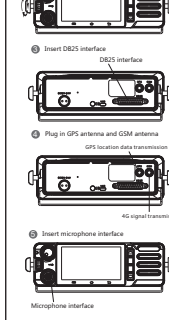

Basic Functions