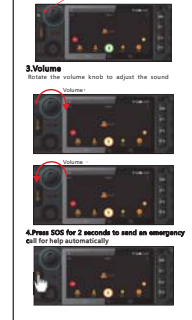

维护和保护

3.Receive Message