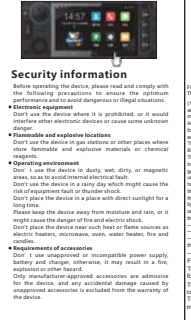

维护和保护

3.Receive Message