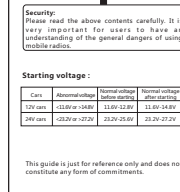

TM-9 User manual