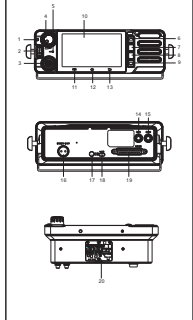

Machine Chart