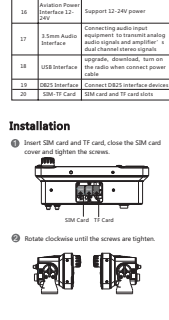

Function Description

Installation