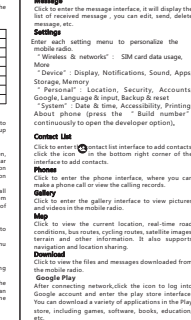

Functions

平台对讲使用简介