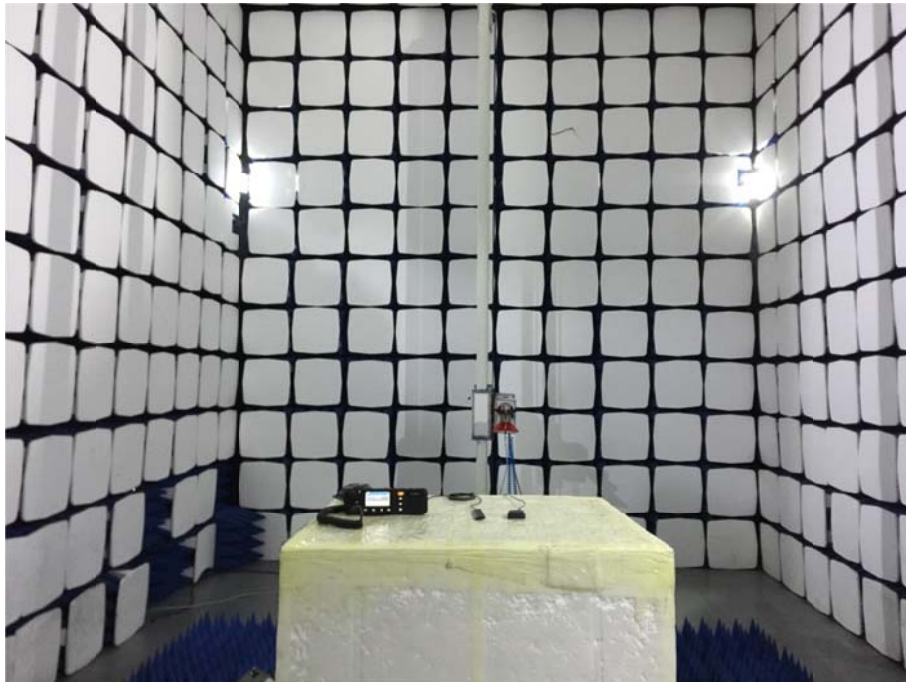


EXHIBIT 4 - TEST SETUP PHOTOGRAPHS

Radiation Emission Test Setup (Below 30MHz)

Radiation Emission Test Setup (30MHz to 1GHz)

Radiation Emission Test Setup (1GHz to 18GHz)

Radiation Emission Test Setup (Above 18GHz)