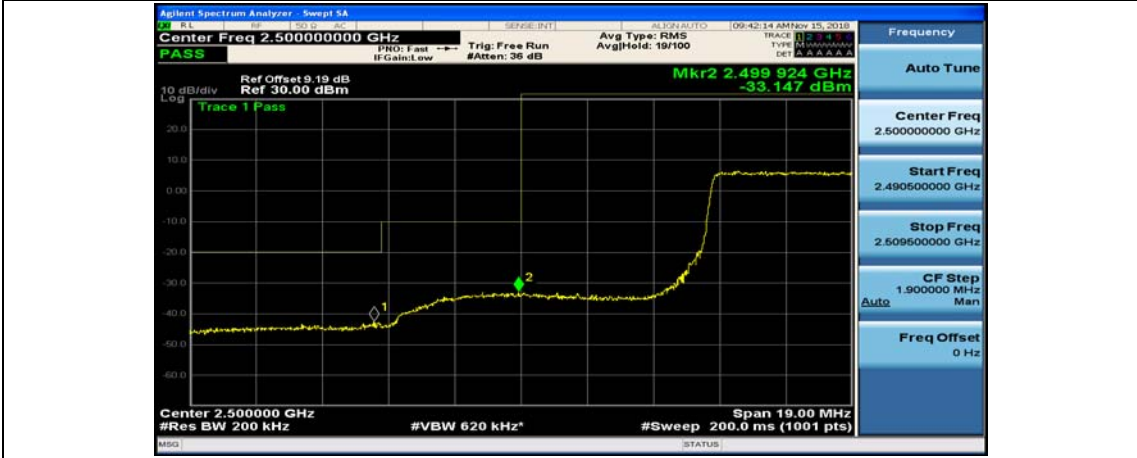

(Channel Bandwidth:15 MHz)_HCH_16QAM_37RB#18

(Channel Bandwidth:15 MHz)_HCH_16QAM_37RB#38

(Channel Bandwidth:15 MHz)_HCH_16QAM_75RB#0

Channel Bandwidth: 20 MHz

(Channel Bandwidth:20 MHz)_LCH_QPSK_50RB#25

(Channel Bandwidth:20 MHz)_LCH_QPSK_50RB#50