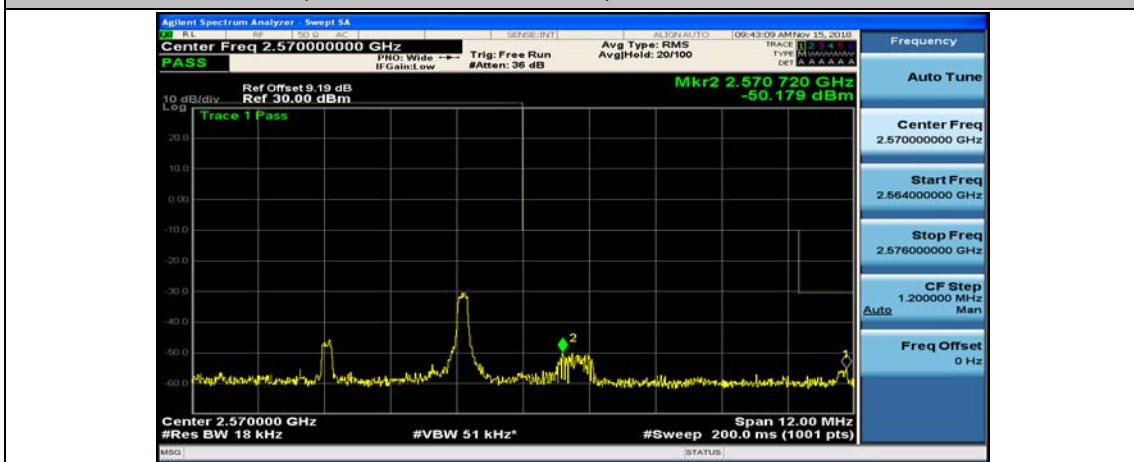

(Channel Bandwidth:20 MHz)_HCH_QPSK_1RB#0