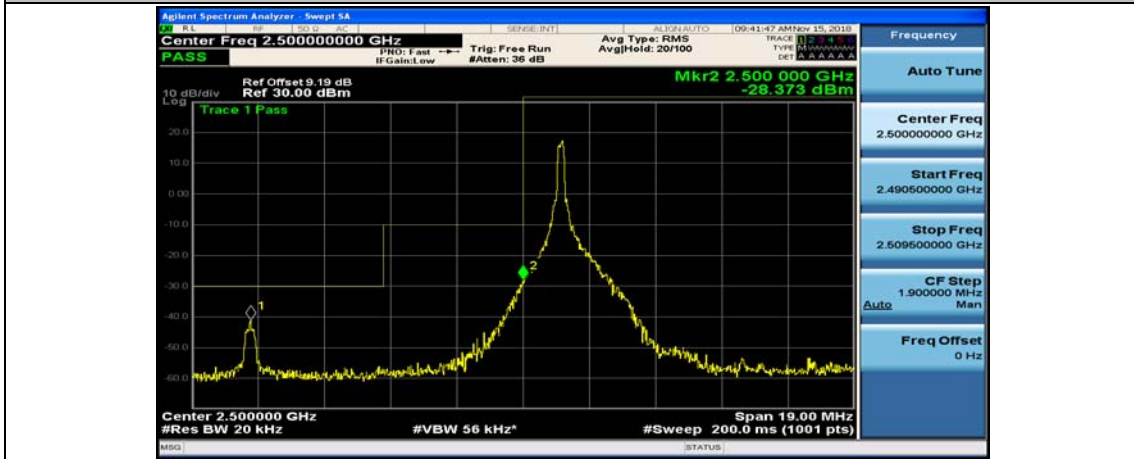

(Channel Bandwidth:20 MHz)_HCH_QPSK_50RB#25

(Channel Bandwidth:20 MHz)_HCH_QPSK_50RB#50

(Channel Bandwidth:20 MHz)_HCH_QPSK_100RB#0

(Channel Bandwidth:20 MHz)_LCH_16QAM_1RB#0

(Channel Bandwidth:20 MHz)_LCH_16QAM_1RB#49