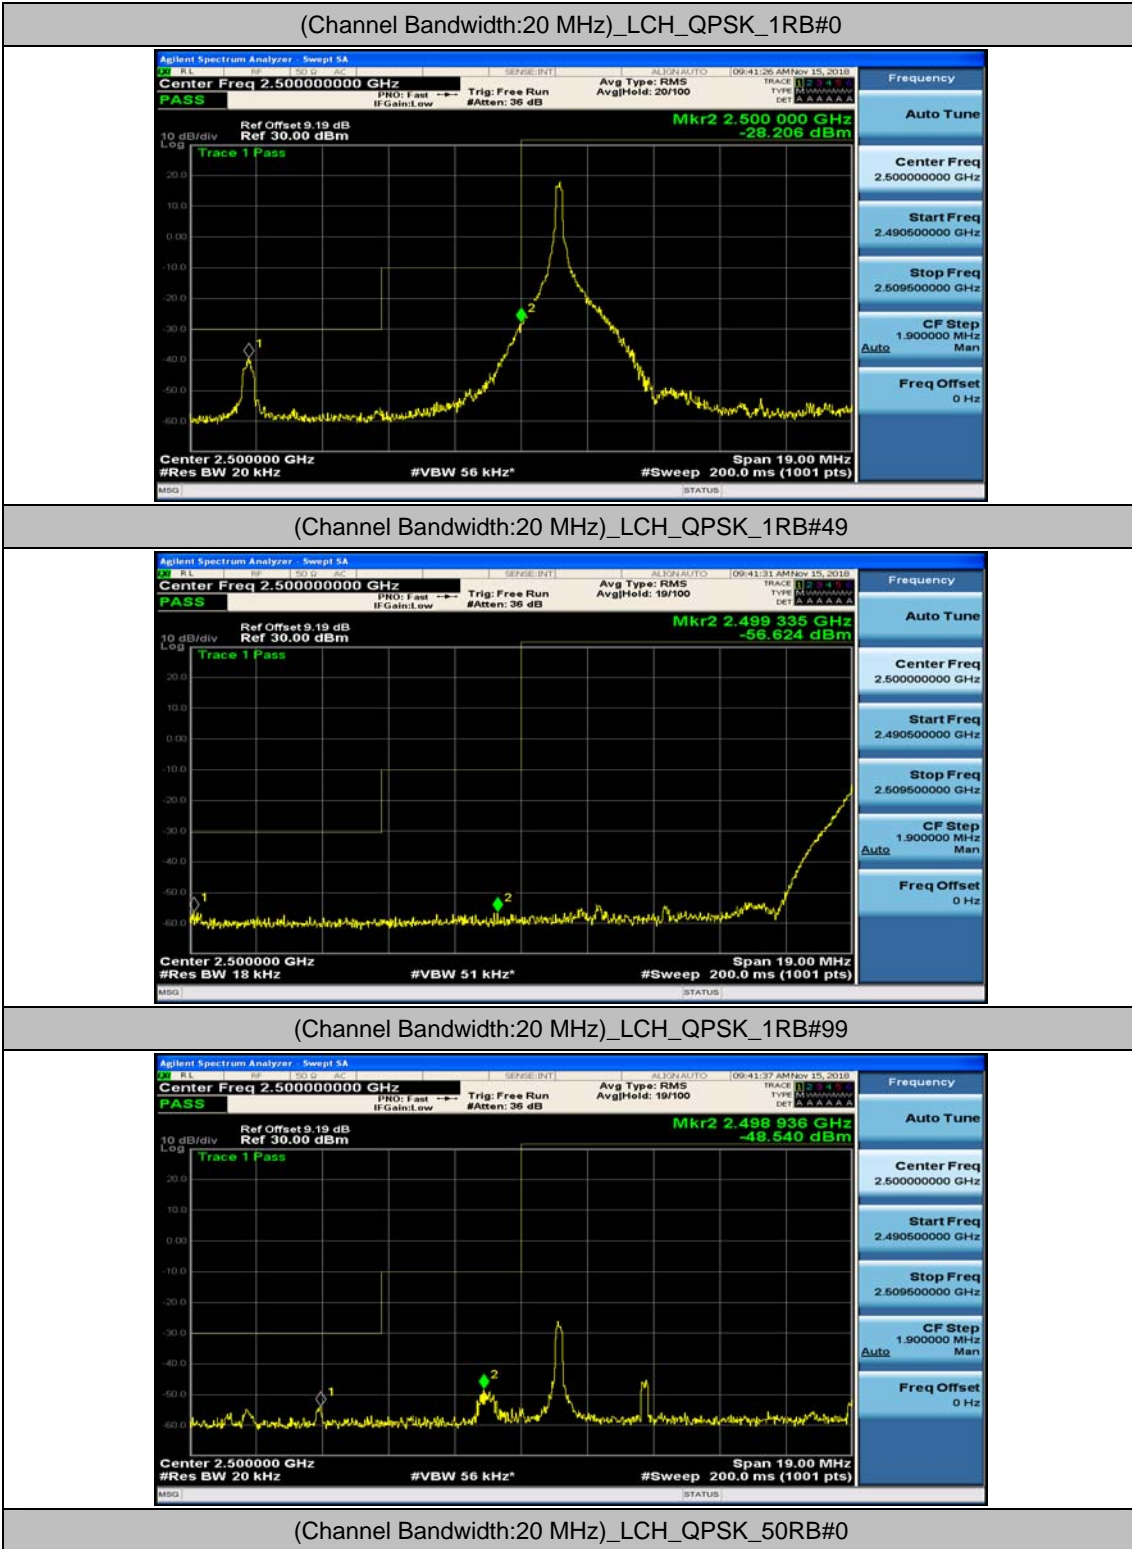

(Channel Bandwidth:15 MHz)_HCH_16QAM_37RB#18

(Channel Bandwidth:15 MHz)_HCH_16QAM_37RB#38

(Channel Bandwidth:15 MHz)_HCH_16QAM_75RB#0

Channel Bandwidth: 20 MHz

(Channel Bandwidth:20 MHz)_LCH_QPSK_50RB#25

(Channel Bandwidth:20 MHz)_LCH_QPSK_50RB#50

(Channel Bandwidth:20 MHz)_LCH_QPSK_100RB#0

(Channel Bandwidth:20 MHz)_HCH_QPSK_1RB#0

(Channel Bandwidth:20 MHz)_HCH_QPSK_1RB#49

(Channel Bandwidth:20 MHz)_HCH_QPSK_1RB#99

(Channel Bandwidth:20 MHz)_HCH_QPSK_50RB#0