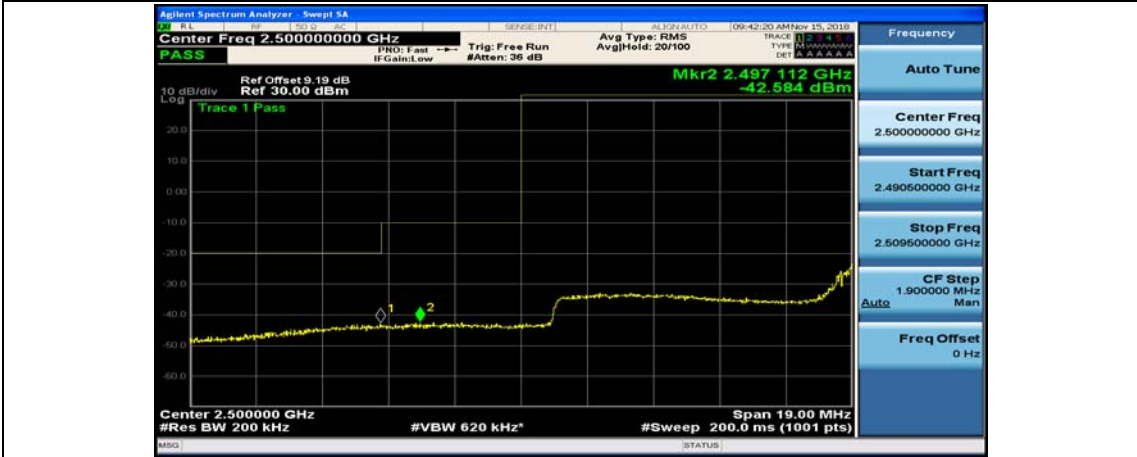

(Channel Bandwidth:15 MHz)_HCH_16QAM_37RB#18

(Channel Bandwidth:15 MHz)_HCH_16QAM_37RB#38

(Channel Bandwidth:15 MHz)_HCH_16QAM_75RB#0

Channel Bandwidth: 20 MHz

(Channel Bandwidth:20 MHz)_LCH_QPSK_50RB#25

(Channel Bandwidth:20 MHz)_LCH_QPSK_50RB#50