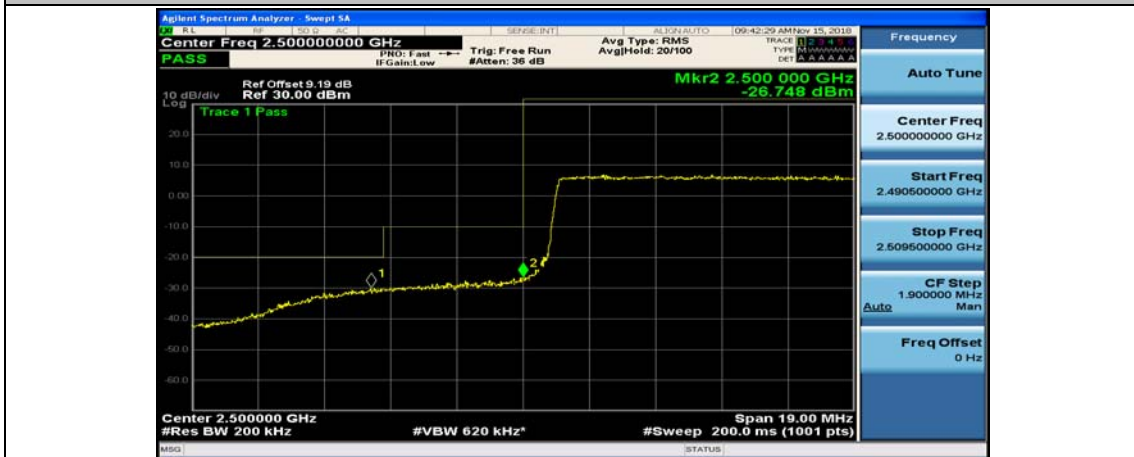

(Channel Bandwidth:20 MHz)_LCH_16QAM_50RB#0