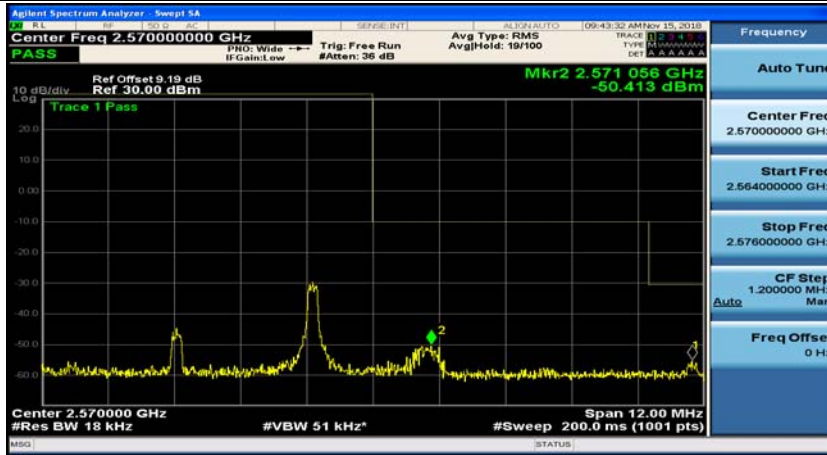

(Channel Bandwidth:20 MHz)_HCH_16QAM_1RB#0