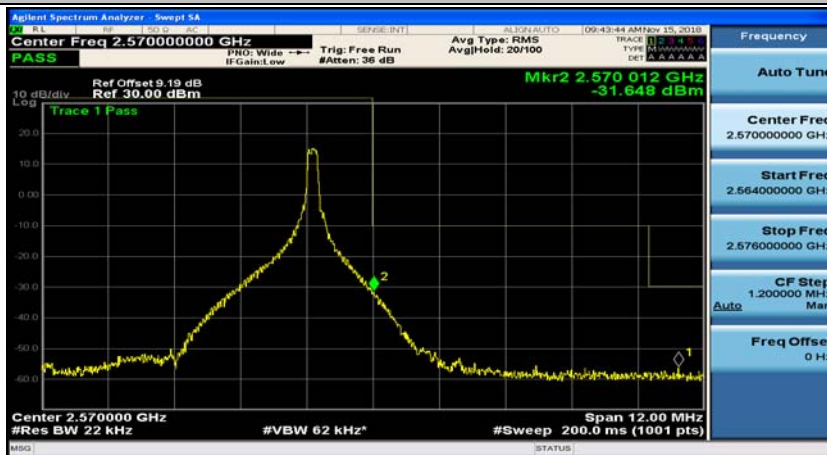

(Channel Bandwidth:20 MHz)_HCH_16QAM_1RB#99