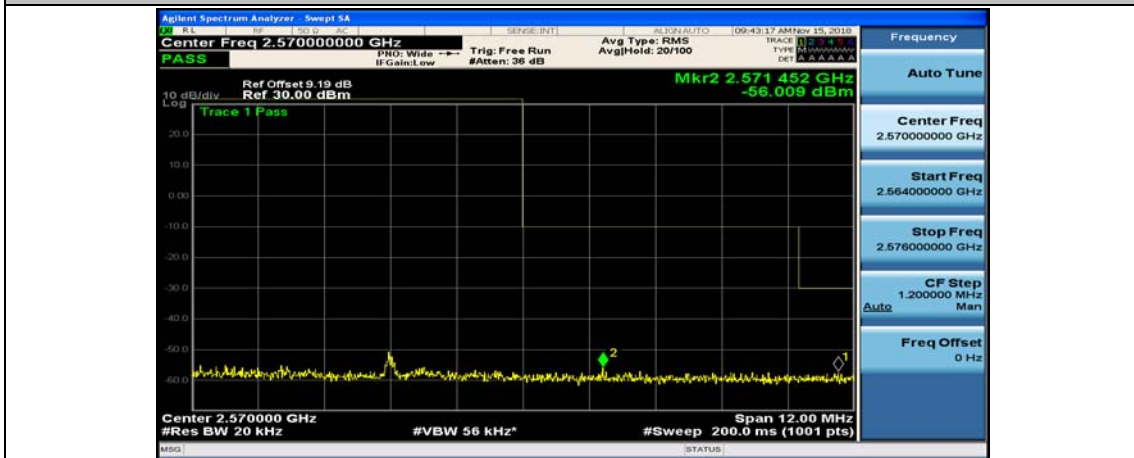

(Channel Bandwidth:20 MHz)_HCH_QPSK_1RB#49