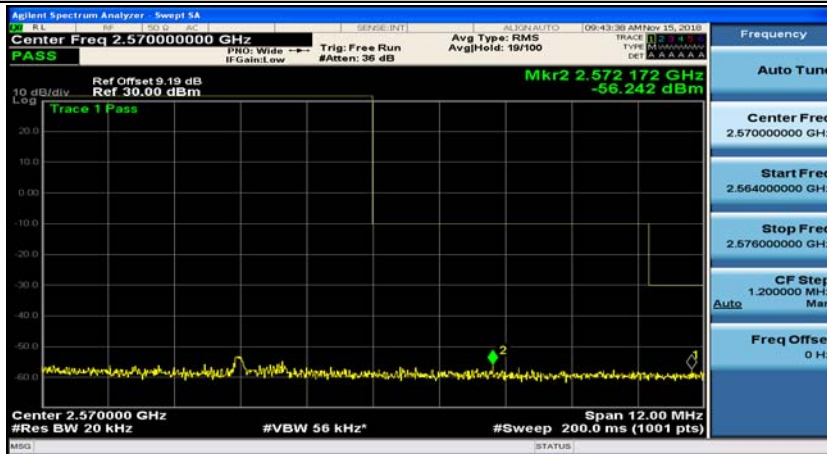

(Channel Bandwidth:20 MHz)_HCH_16QAM_1RB#49