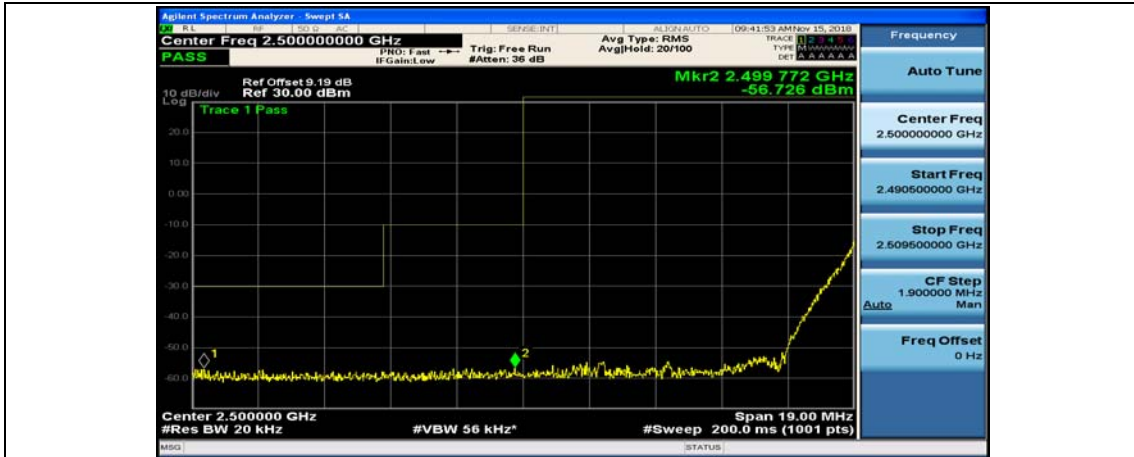

(Channel Bandwidth:20 MHz)_HCH_QPSK_50RB#25

(Channel Bandwidth:20 MHz)_HCH_QPSK_50RB#50

(Channel Bandwidth:20 MHz)_HCH_QPSK_100RB#0

(Channel Bandwidth:20 MHz)_LCH_16QAM_1RB#0

(Channel Bandwidth:20 MHz)_LCH_16QAM_1RB#49

(Channel Bandwidth:20 MHz)_LCH_16QAM_1RB#99

(Channel Bandwidth:20 MHz)_LCH_16QAM_50RB#0

(Channel Bandwidth:20 MHz)_LCH_16QAM_50RB#25

(Channel Bandwidth:20 MHz)_LCH_16QAM_50RB#50

(Channel Bandwidth:20 MHz)_LCH_16QAM_100RB#0