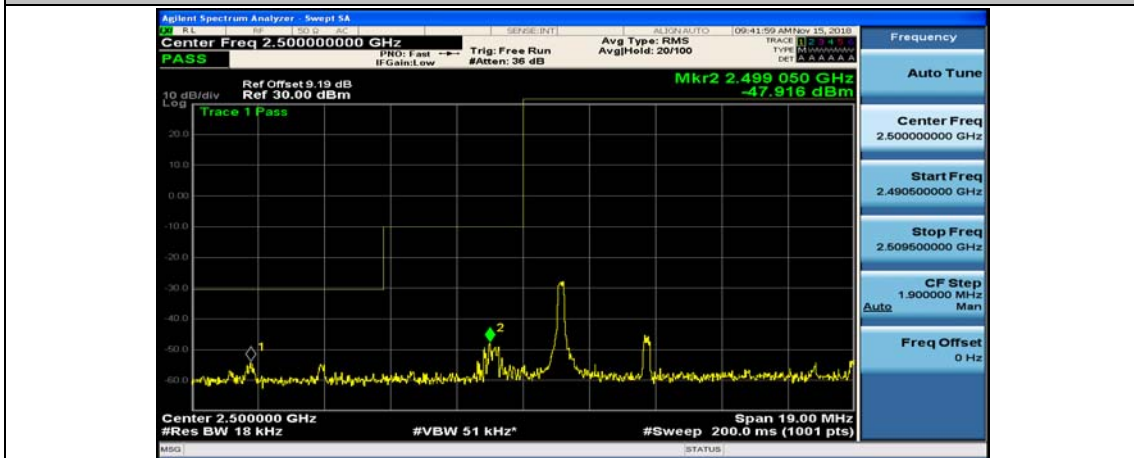

(Channel Bandwidth:20 MHz)_LCH_16QAM_1RB#99