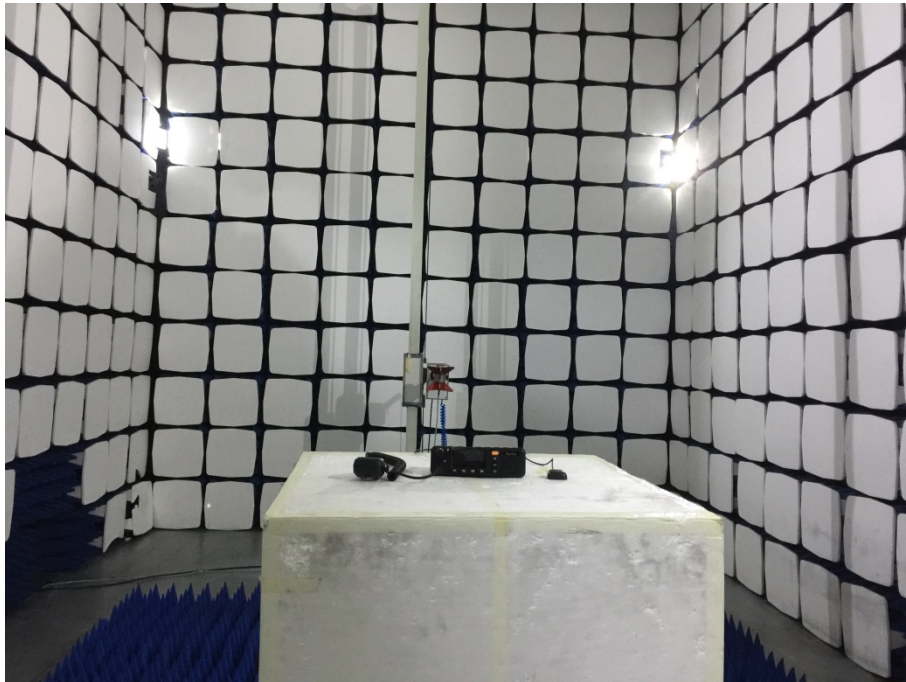

EXHIBIT 4 - TEST SETUP PHOTOGRAPHS

Radiation Emission Test Setup (Below 30MHz)

Radiation Emission Test Setup (30MHz to 1GHz)

Radiation Emission Test Setup (1GHz to 18GHz)

Radiation Emission Test Setup (Above 18GHz)