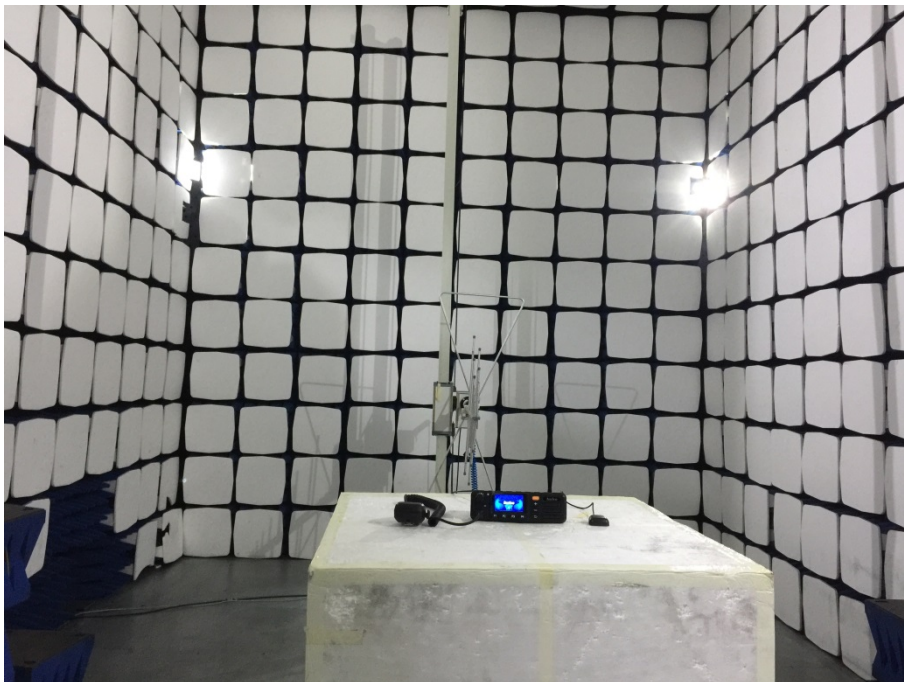

EXHIBIT 4 - TEST SETUP PHOTOGRAPHS

Radiation Emission Test Setup (Below 30MHz)

Radiation Emission Test Setup (30MHz to 1GHz)

Radiation Emission Test Setup (1GHz to 18GHz)

Radiation Emission Test Setup (Above 18GHz)

Extreme Condition Test Setup

Mobile Communication Test Setup