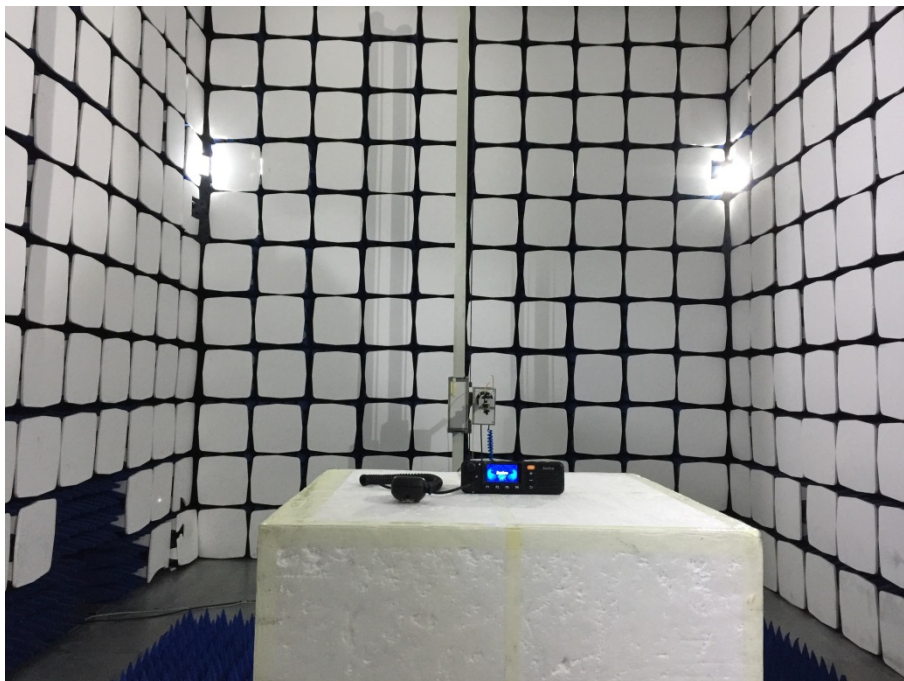

EXHIBIT 4 - TEST SETUP PHOTOGRAPHS

Radiation Emission Test Setup (Below 30MHz)

Radiation Emission Test Setup (30MHz to 1GHz)

Radiation Emission Test Setup (1GHz to 18GHz)

Radiation Emission Test Setup (Above 18GHz)

Extreme Condition Test Setup

Mobile Communication Test Setup