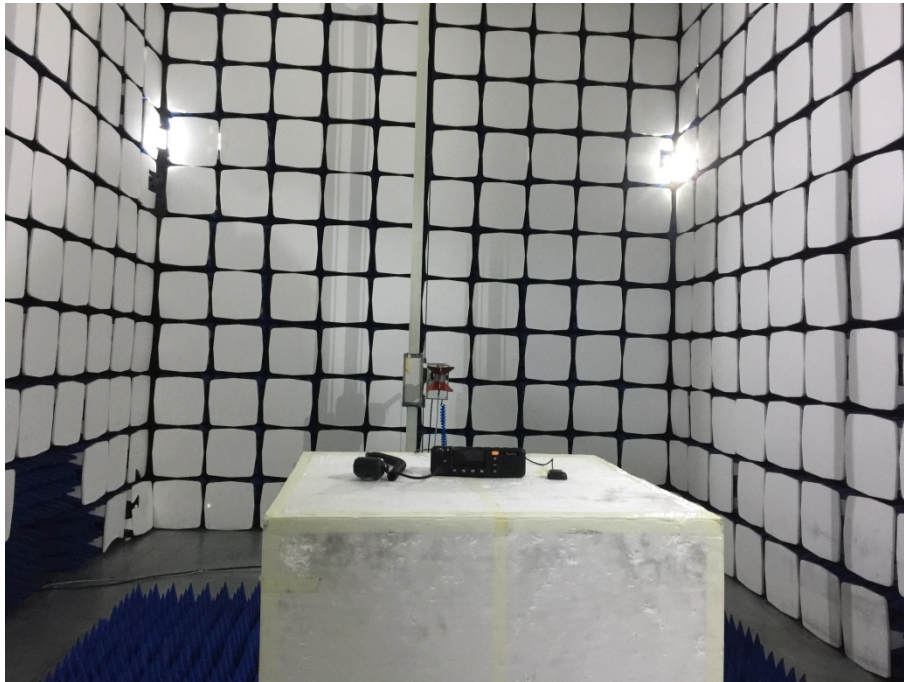

EXHIBIT 4 - TEST SETUP PHOTOGRAPHS

Radiation Emission Test Setup (Below 30MHz)

Radiation Emission Test Setup (30MHz to 1GHz)

Radiation Emission Test Setup (1GHz to 18GHz)

Radiation Emission Test Setup (Above 18GHz)

Extreme Condition Test Setup

Mobile Communication Test Setup