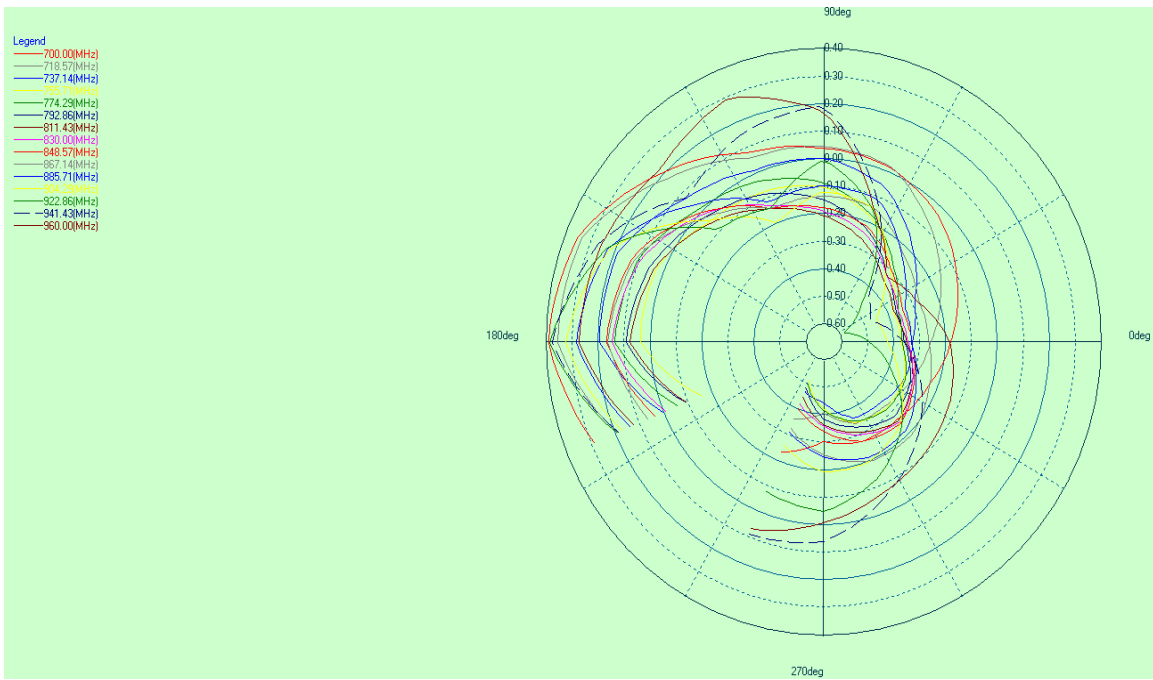

	Manufacturer:	Shenzhen Anforte Electronics Co., LTD 3rd Floor, Building B, Hong Kong-Shenzhen Innovation Park, No. 40, Huoning Road, Dalang Street, Longhua District, Shenzhen
	Frequency Range:	WIFI 2.4G ,GPS,BT
	Connector Type/ Maximum Gain	WIFI 2.4G/BT:1.4dbi GPS: 0.75dbi
	Antenna Type/ Pattern:	PCB
	Measurement:	mm(23.26) x mm(15.4) x mm(0.12)
Antenna 3	Model/Part Number:	T710A
	Manufacturer:	Shenzhen Anforte Electronics Co., LTD 3rd Floor, Building B, Hong Kong-Shenzhen Innovation Park, No. 40, Huoning Road, Dalang Street, Longhua District, Shenzhen
	Frequency Range:	GSM/GPRS/EDGE: 850/1900 WCDMA:B2/4/5 FDD:B2/4/5/7/12/17/66 TDD:B38/40
	Connector Type/	GSM850: 0.3dBi;PCS1900: 0.8dBi

Maximum Gain

WCDMA: B2: 0.8dbi B4: 0.8dbi B5: 0.3dbi
TDD: B2:0.8dbi B4: 0.8dbi B5:0.3dbi B7: 1dbi
B12:0.1dbi B17:0.1dbi B66:0.8dbi
FDD:B38:1dbi B40: 1dbi

Antenna Type/ Pattern:

PCB

Measurement:

mm (44) x mm (21.97) x mm (0.12)

Main antenna 700-960MHz

Main antenna 1710-2690MHz

Antenna 700-960MHz

Legend

- 700.00(MHz)
- 718.57(MHz)
- 737.14(MHz)
- 755.71(MHz)
- 774.29(MHz)
- 792.86(MHz)
- 811.43(MHz)
- 830.00(MHz)
- 848.57(MHz)
- 867.14(MHz)
- 885.71(MHz)
- 904.29(MHz)
- 922.86(MHz)
- 941.43(MHz)
- 960.00(MHz)

antenna 1710-2690MHz

WiFi antenna 2400-2500MHz

GPS antenna 1575.42MHz

Legend

- 1525.00(MHz)
- 1532.86(MHz)
- 1540.71(MHz)
- 1548.57(MHz)
- 1556.43(MHz)
- 1564.29(MHz)
- 1572.14(MHz)
- 1580.00(MHz)
- 1587.86(MHz)
- 1595.71(MHz)
- 1603.57(MHz)
- 1611.43(MHz)
- 1619.29(MHz)
- 1627.14(MHz)
- 1635.00(MHz)