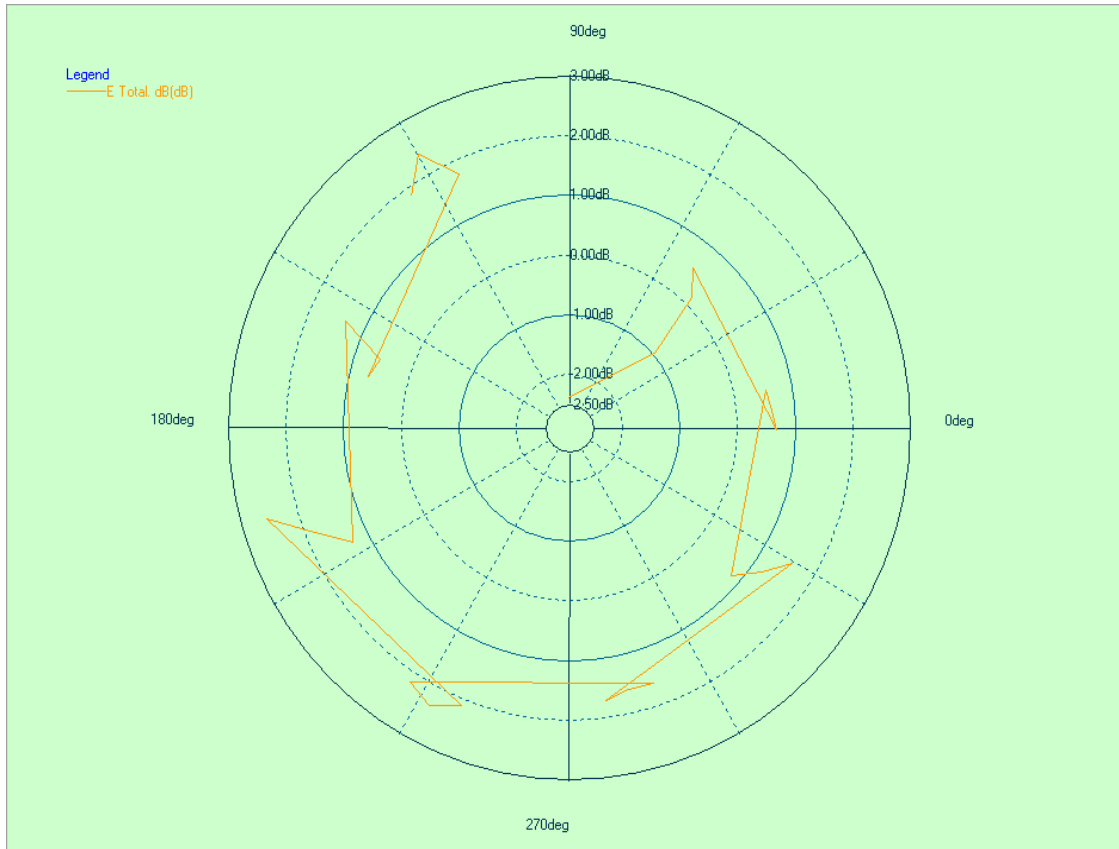

	Antenna Name	Model (s) /Type (s)	
Antenna information:	Antenna 1	Model/Part Number:	T710A
		Manufacturer:	Shenzhen Anforte Electronics Co., LTD 3rd Floor, Building B, Hong Kong-Shenzhen Innovation Park, No. 40, Huoning Road, Dalang Street, Longhua District, Shenzhen
		Frequency Range:	GSM/GPRS/EDGE: 850/1900 WCDMA:B2/4/5 FDD:B2/4/5/7/12/17/66 TDD:B38/40
		Connector Type/ Maximum Gain	GSM850: 0.3dBi;PCS1900: 0.8dBi WCDMA: B2: 0.8dbi B4: 0.8dbi B5: 0.3dbi TDD: B2:0.8dbi B4: 0.8dbi B5:0.3dbi B7: 1dbi B12:0.1dbi B17:0.1dbi B66:0.8dbi FDD:B38:1dbi B40: 1dbi
		Antenna Type/ Pattern:	FPC
		Measurement:	mm(57.41) x mm(18.69) x mm(0.12)
	Antenna 2	Model/Part Number:	T710A

Maximum Gain

WCDMA: B2: 0.8dbi B4: 0.8dbi B5: 0.3dbi
TDD: B2:0.8dbi B4: 0.8dbi B5:0.3dbi B7: 1dbi
B12:0.1dbi B17:0.1dbi B66:0.8dbi
FDD:B38:1dbi B40: 1dbi

Antenna Type/ Pattern:

PCB

Measurement:

mm (44) x mm (21.97) x mm (0.12)

Main antenna 700-960MHz

Main antenna 1710-2690MHz

Antenna 700-960MHz

Legend

- 700.00(MHz)
- 718.57(MHz)
- 737.14(MHz)
- 755.71(MHz)
- 774.29(MHz)
- 792.86(MHz)
- 811.43(MHz)
- 830.00(MHz)
- 848.57(MHz)
- 867.14(MHz)
- 885.71(MHz)
- 904.29(MHz)
- 922.86(MHz)
- 941.43(MHz)
- 960.00(MHz)

antenna 1710-2690MHz

WiFi antenna 2400-2500MHz

GPS antenna 1575.42MHz

Legend

- 1525.00(MHz)
- 1532.86(MHz)
- 1540.71(MHz)
- 1548.57(MHz)
- 1556.43(MHz)
- 1564.29(MHz)
- 1572.14(MHz)
- 1580.00(MHz)
- 1587.86(MHz)
- 1595.71(MHz)
- 1603.57(MHz)
- 1611.43(MHz)
- 1619.29(MHz)
- 1627.14(MHz)
- 1635.00(MHz)