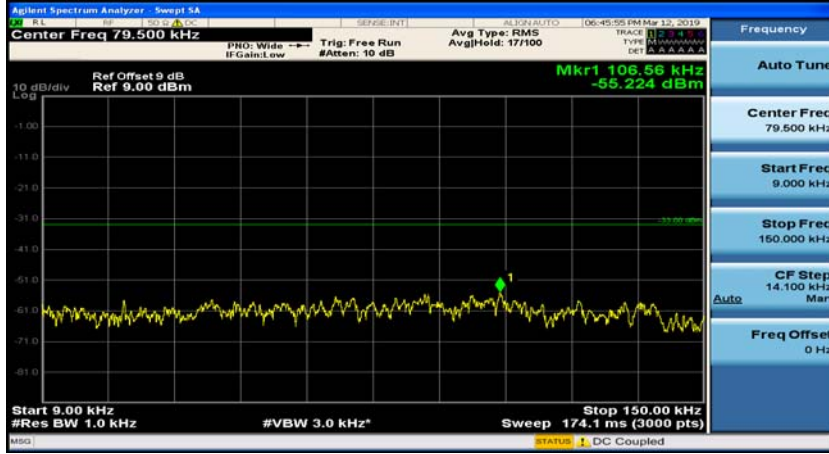

(Channel Bandwidth: 3 MHz)_MCH_QPSK_1RB#0