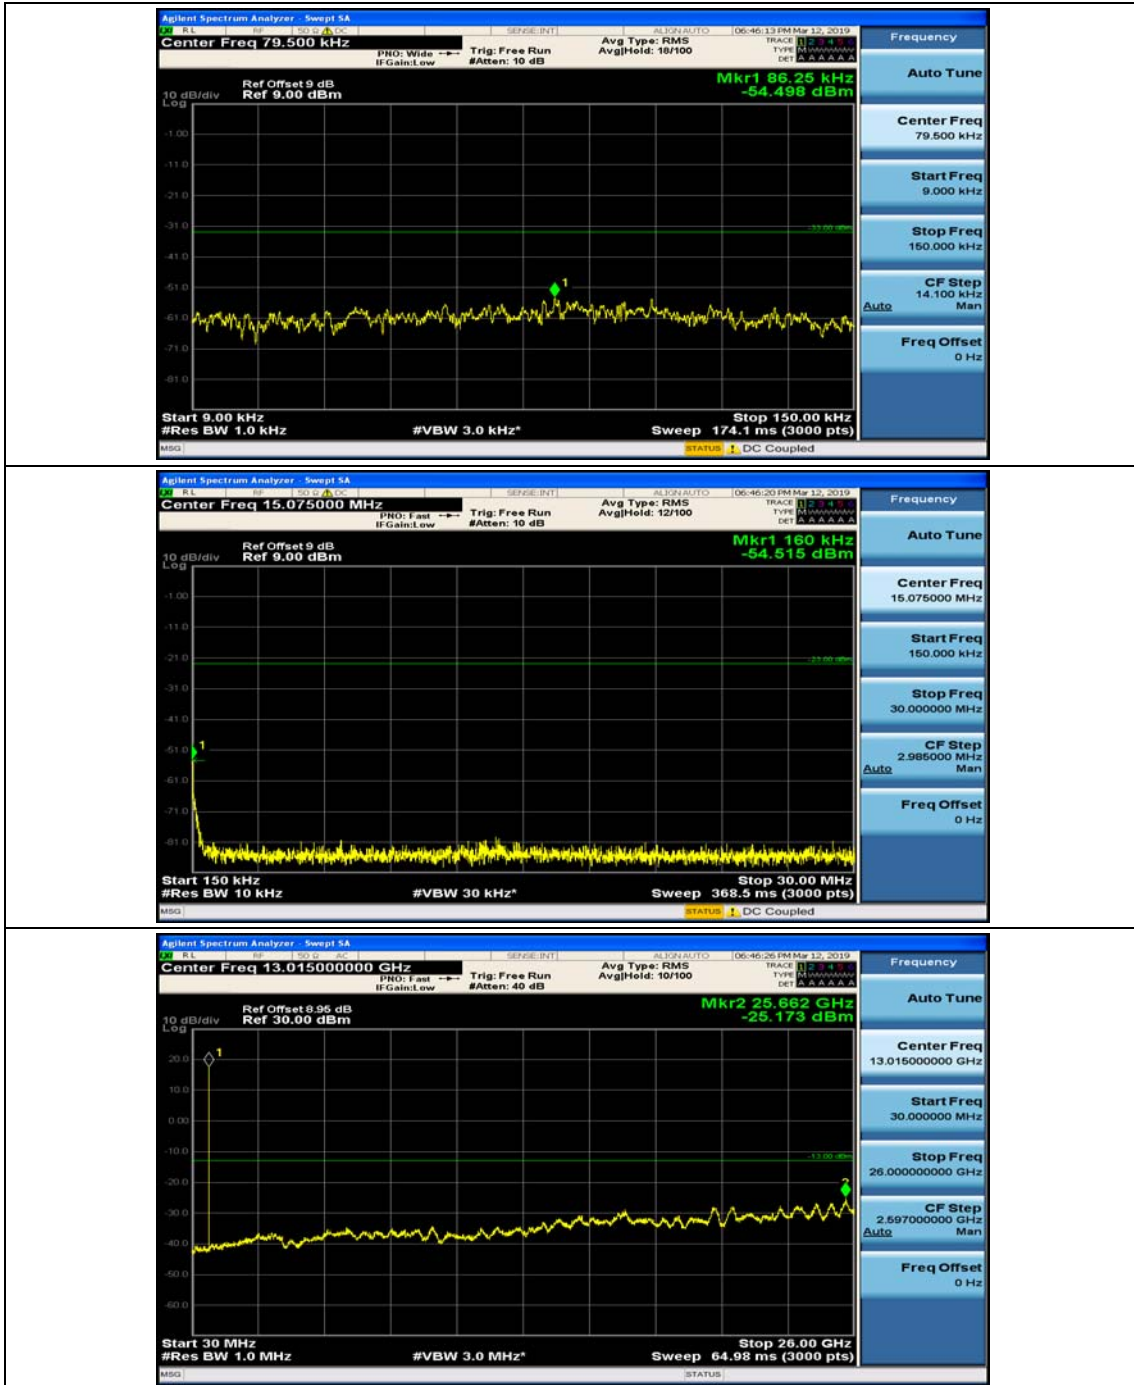

Channel Bandwidth: 3 MHz

(Channel Bandwidth: 3 MHz)_MCH_QPSK_1RB#0

(Channel Bandwidth: 3 MHz)_MCH_QPSK_1RB#7

(Channel Bandwidth: 3 MHz)_HCH_QPSK_1RB#0

(Channel Bandwidth: 3 MHz)_HCH_QPSK_1RB#7

(Channel Bandwidth: 3 MHz)_LCH_16QAM_1RB#0

Channel Bandwidth: 5 MHz