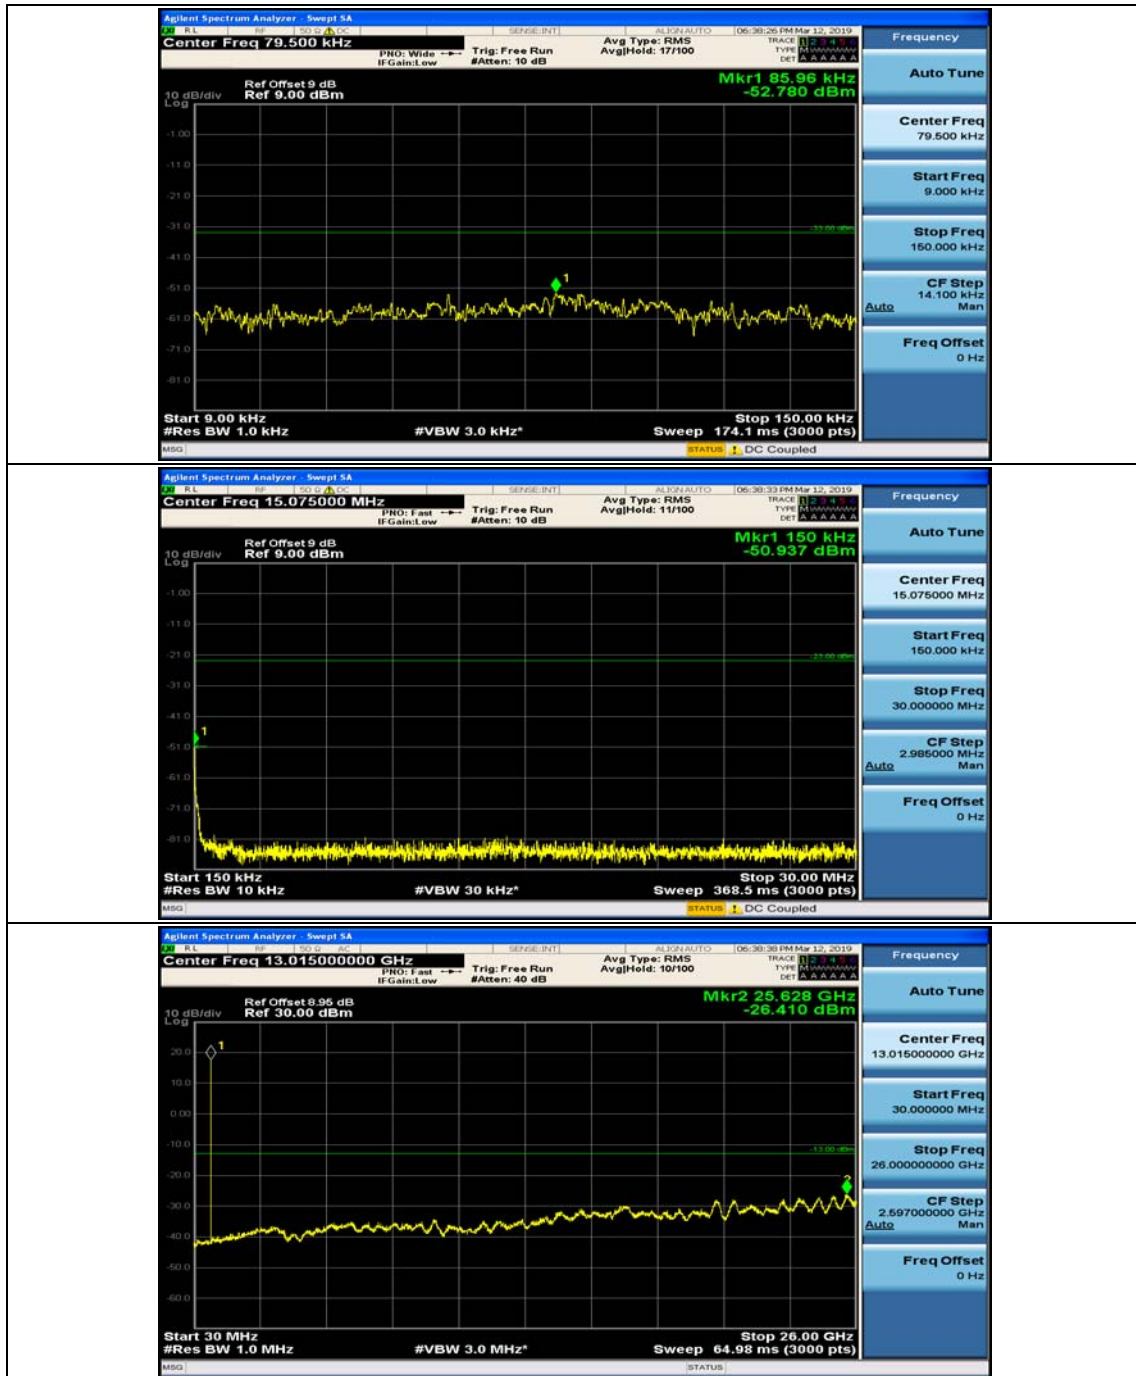

Channel Bandwidth: 10 MHz_HCH_16QAM_25RB#12

Channel Bandwidth: 10 MHz_HCH_16QAM_25RB#25

Channel Bandwidth: 10 MHz_HCH_16QAM_50RB#0

Appendix E: Conducted Spurious Emission

Test Graphs

Channel Bandwidth: 1.4 MHz