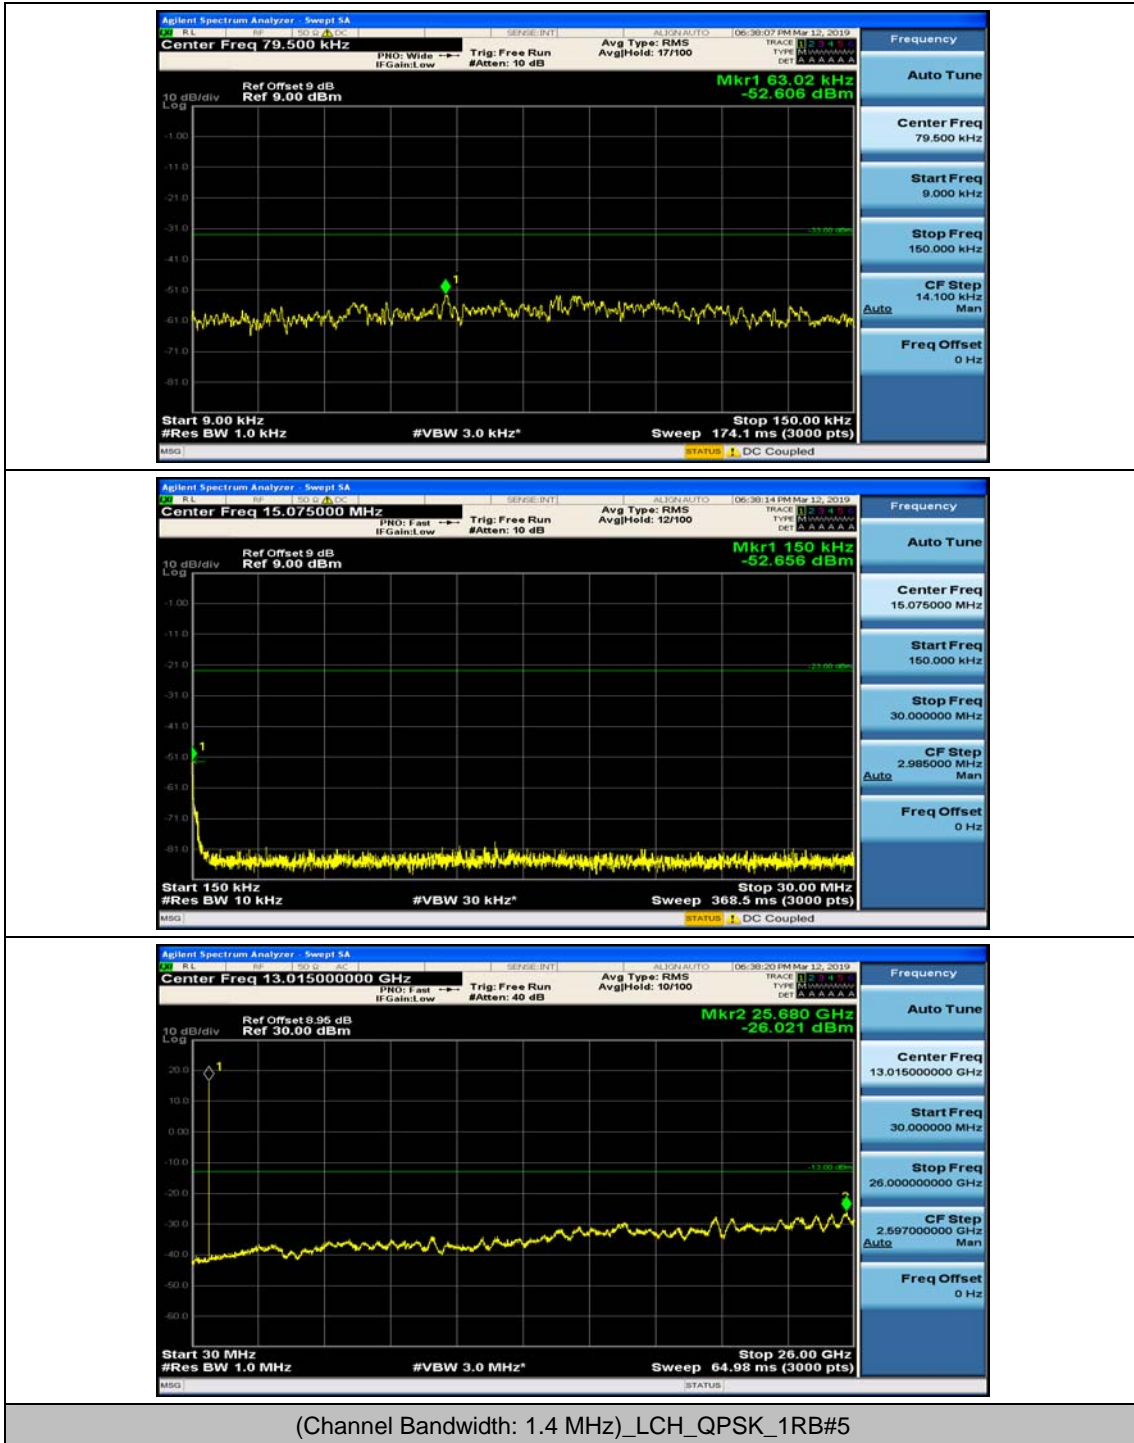

Channel Bandwidth: 10 MHz_HCH_16QAM_25RB#12

Channel Bandwidth: 10 MHz_HCH_16QAM_25RB#25

Channel Bandwidth: 10 MHz_HCH_16QAM_50RB#0

Appendix E: Conducted Spurious Emission

Test Graphs

Channel Bandwidth: 1.4 MHz