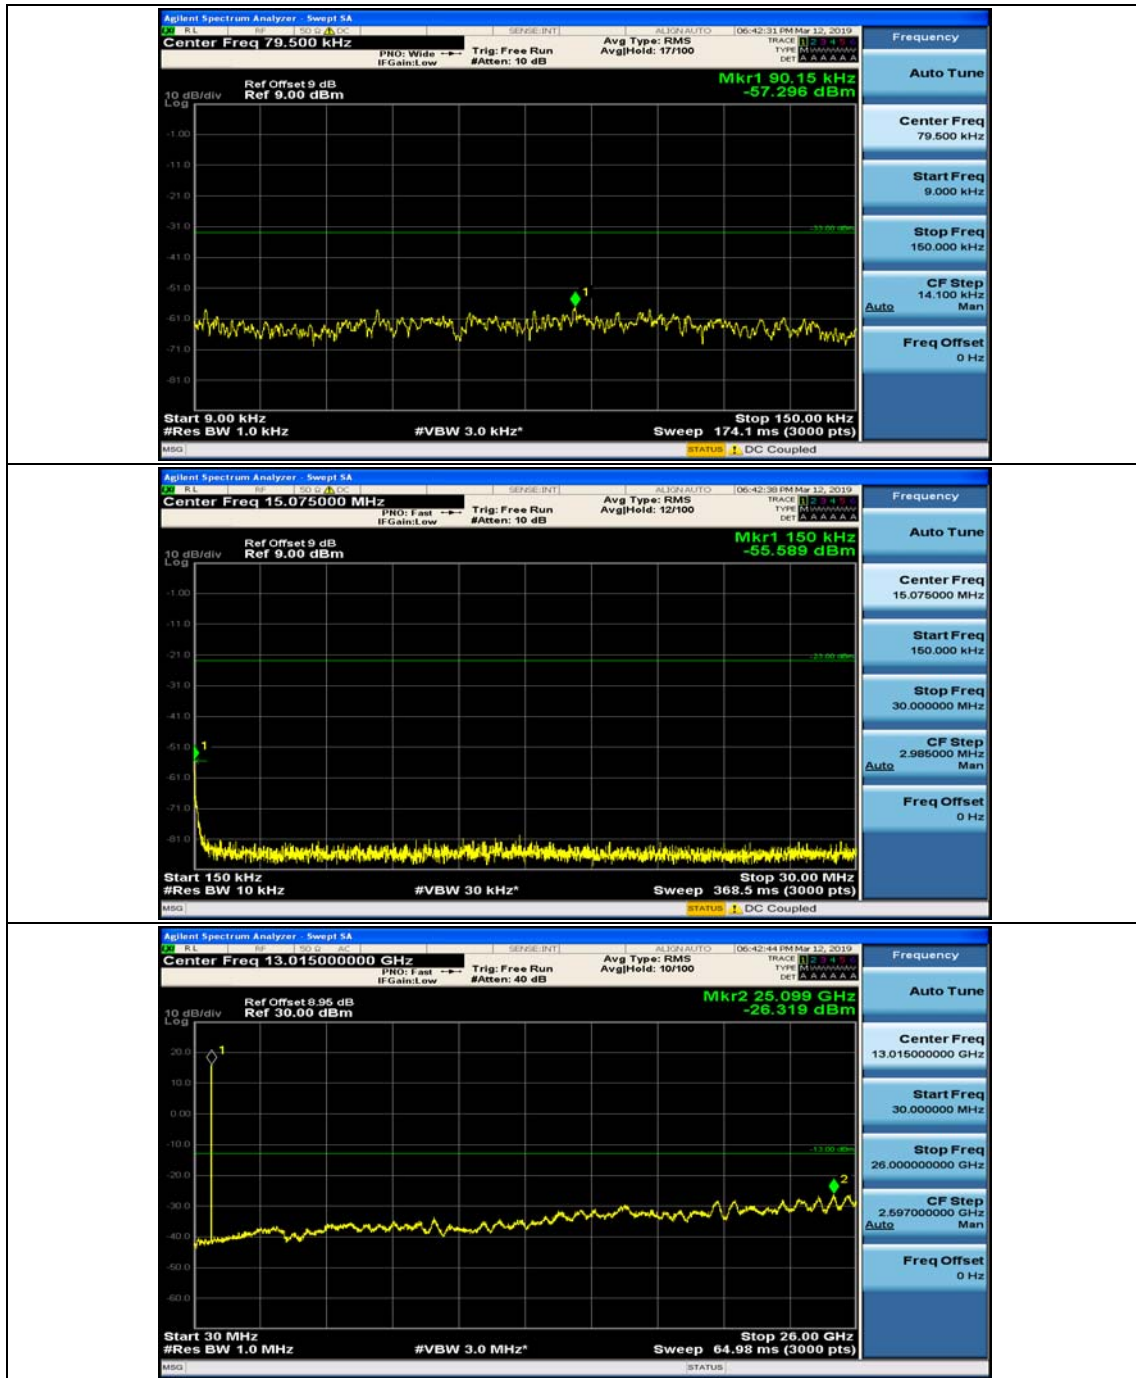

(Channel Bandwidth: 1.4 MHz)_MCH_QPSK_1RB#0

(Channel Bandwidth: 1.4 MHz)_MCH_QPSK_1RB#3

(Channel Bandwidth: 1.4 MHz)_HCH_QPSK_1RB#0

(Channel Bandwidth: 1.4 MHz)_HCH_QPSK_1RB#3

(Channel Bandwidth: 1.4 MHz)_LCH_16QAM_1RB#0