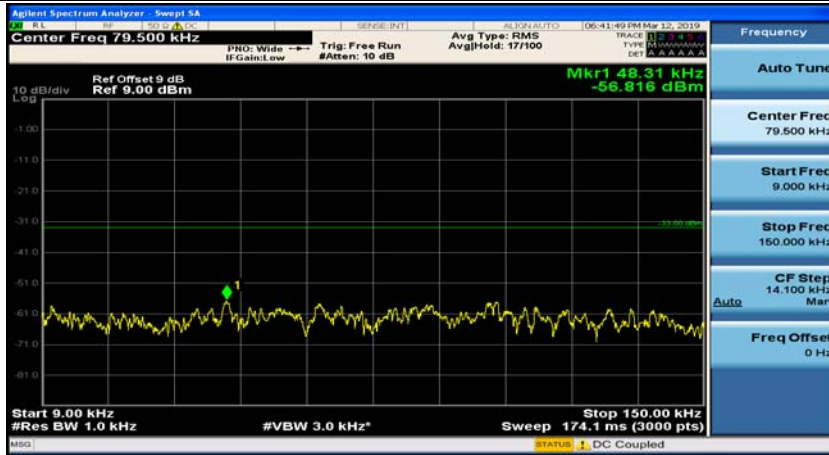

(Channel Bandwidth: 1.4 MHz)_MCH_QPSK_1RB#0

(Channel Bandwidth: 1.4 MHz)_MCH_QPSK_1RB#3

(Channel Bandwidth: 1.4 MHz)_HCH_QPSK_1RB#0

(Channel Bandwidth: 1.4 MHz)_HCH_QPSK_1RB#3

(Channel Bandwidth: 1.4 MHz)_LCH_16QAM_1RB#0