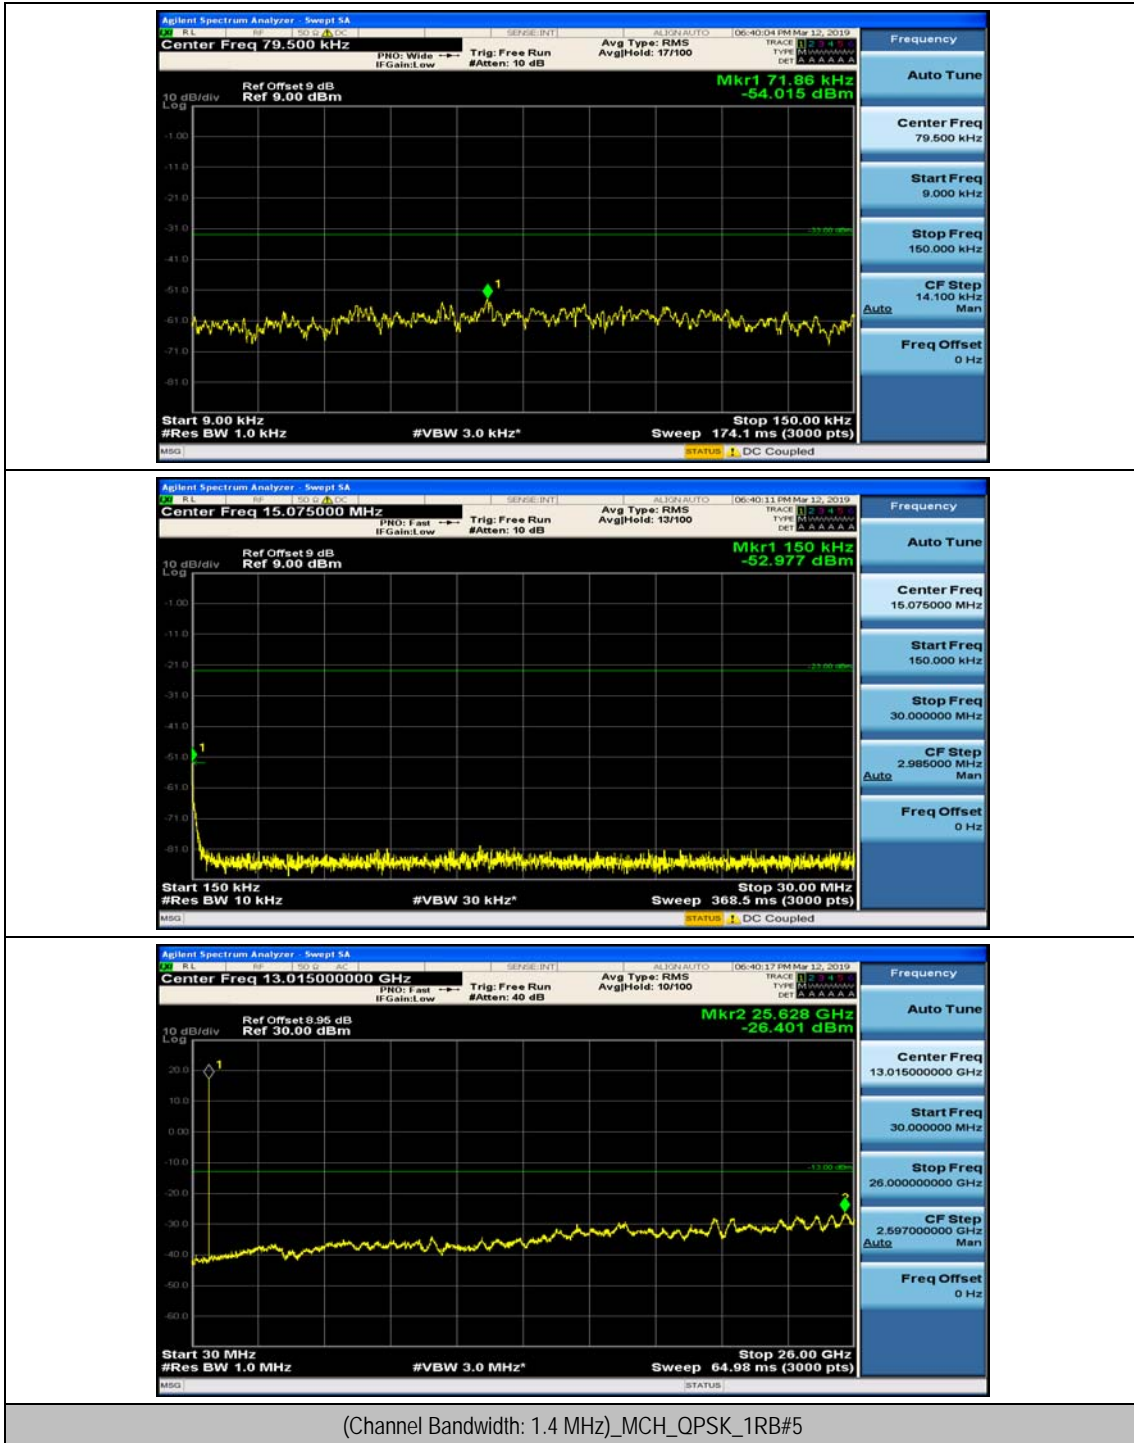

(Channel Bandwidth: 1.4 MHz)_MCH_QPSK_1RB#3