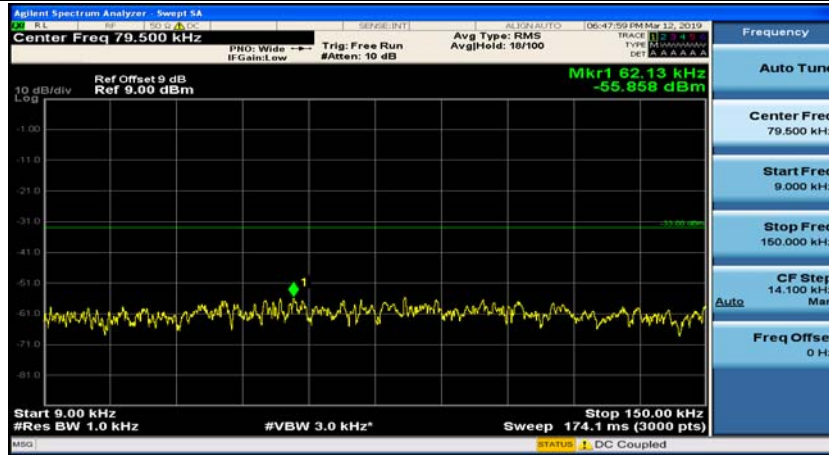

(Channel Bandwidth: 3 MHz)_HCH_QPSK_1RB#0

(Channel Bandwidth: 3 MHz)_HCH_QPSK_1RB#7