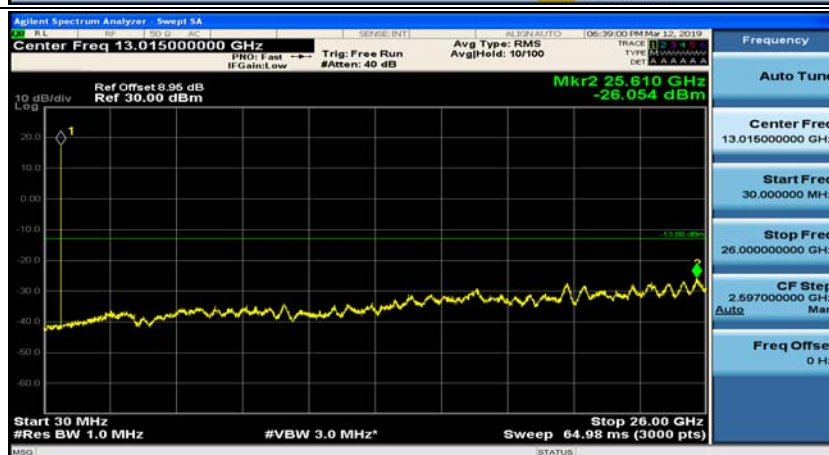

(Channel Bandwidth: 1.4 MHz)_MCH_QPSK_1RB#0

(Channel Bandwidth: 1.4 MHz)_MCH_QPSK_1RB#3

(Channel Bandwidth: 1.4 MHz)_HCH_QPSK_1RB#0

(Channel Bandwidth: 1.4 MHz)_HCH_QPSK_1RB#3

(Channel Bandwidth: 1.4 MHz)_LCH_16QAM_1RB#0