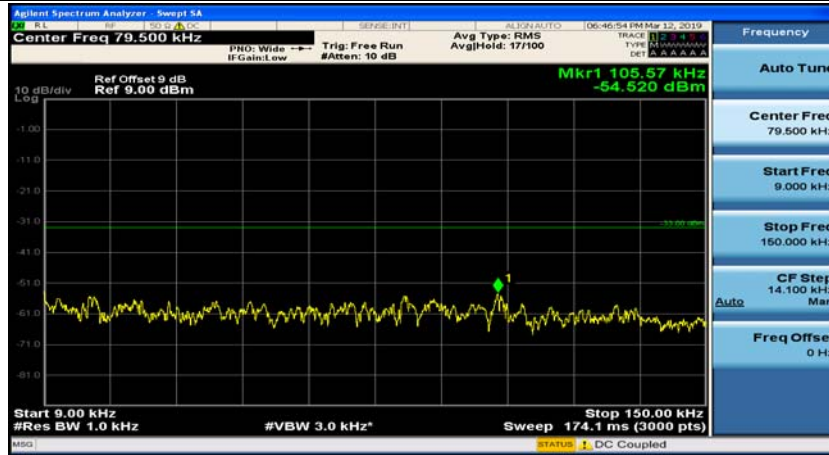

(Channel Bandwidth: 3 MHz)_MCH_16QAM_1RB#0