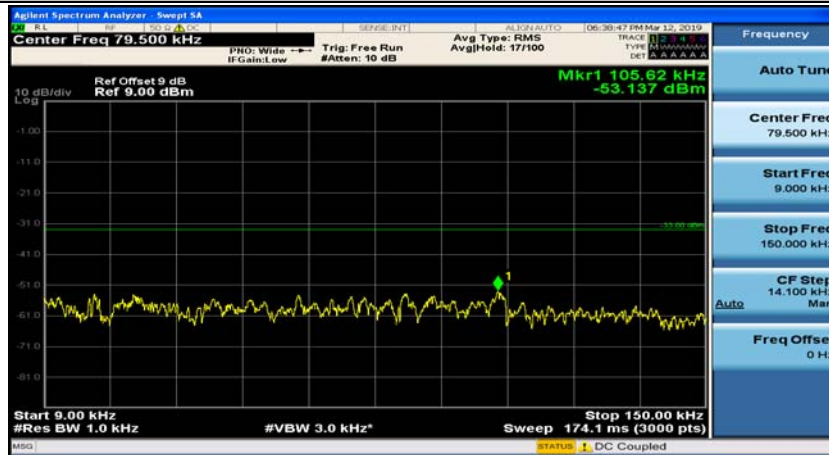

(Channel Bandwidth: 1.4 MHz)_MCH_QPSK_1RB#0

(Channel Bandwidth: 1.4 MHz)_MCH_QPSK_1RB#3

(Channel Bandwidth: 1.4 MHz)_HCH_QPSK_1RB#0

(Channel Bandwidth: 1.4 MHz)_HCH_QPSK_1RB#3

(Channel Bandwidth: 1.4 MHz)_LCH_16QAM_1RB#0