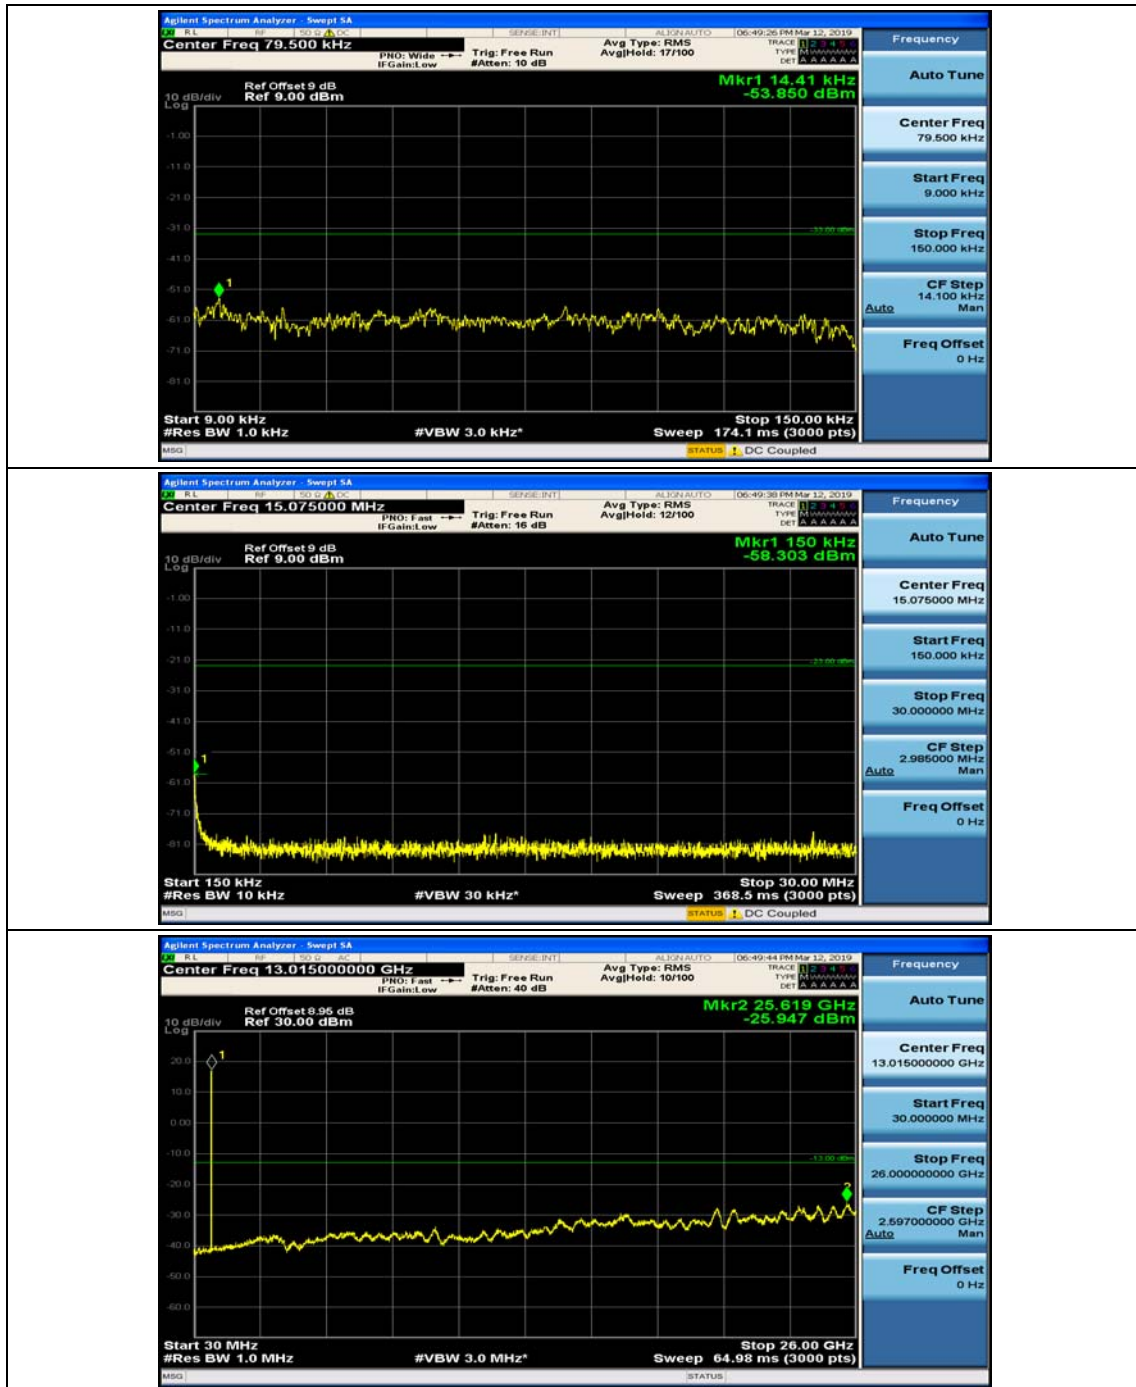

(Channel Bandwidth: 3 MHz)_LCH_16QAM_1RB#7

(Channel Bandwidth: 3 MHz)_MCH_16QAM_1RB#0

(Channel Bandwidth: 3 MHz)_MCH_16QAM_1RB#7

(Channel Bandwidth: 3 MHz)_HCH_16QAM_1RB#0

(Channel Bandwidth: 3 MHz)_HCH_16QAM_1RB#7

Channel Bandwidth: 5 MHz