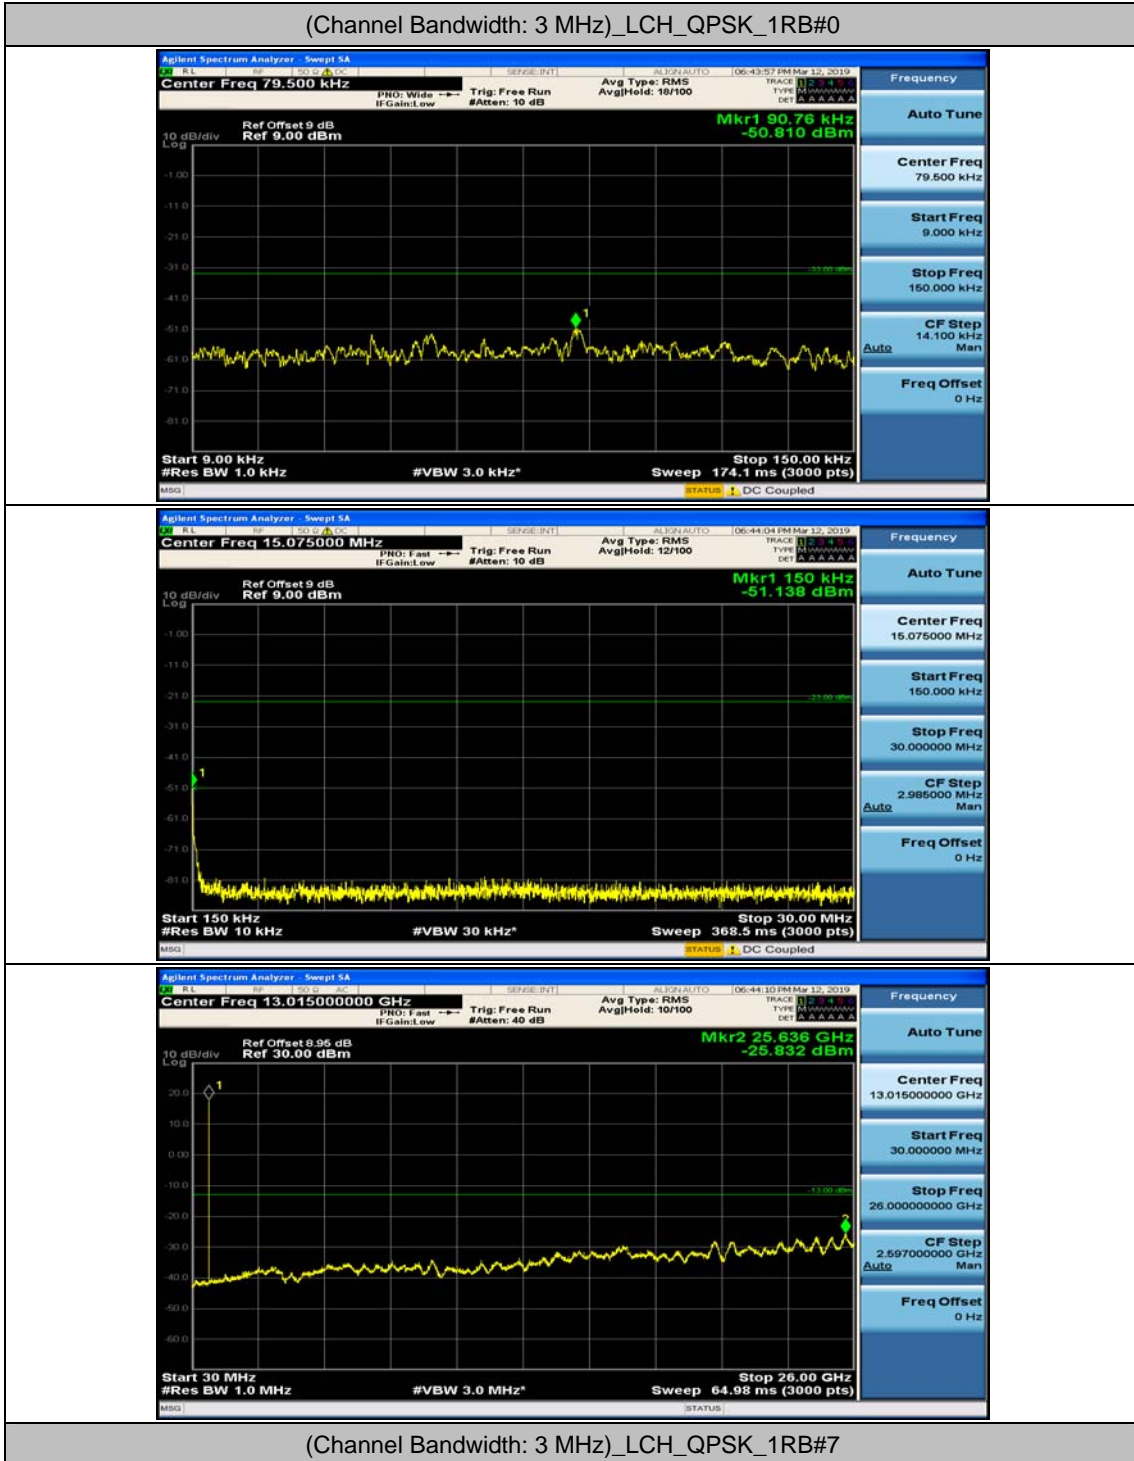

Channel Bandwidth: 3 MHz