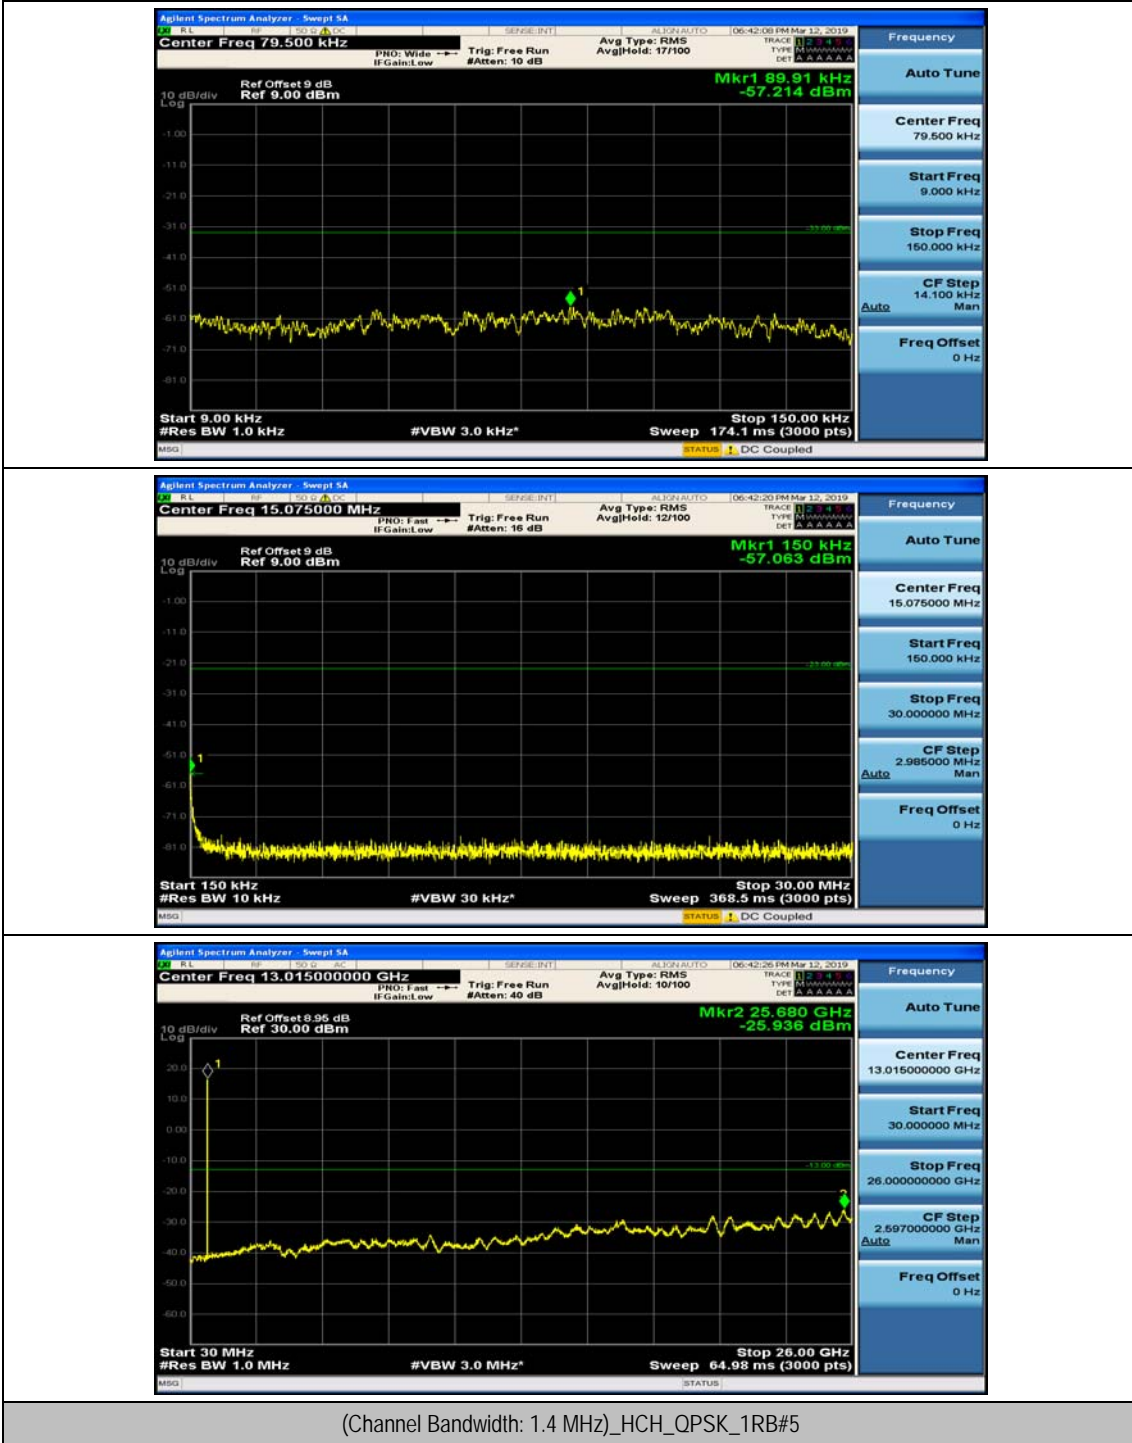

(Channel Bandwidth: 1.4 MHz)_MCH_QPSK_1RB#0

(Channel Bandwidth: 1.4 MHz)_MCH_QPSK_1RB#3

(Channel Bandwidth: 1.4 MHz)_HCH_QPSK_1RB#0

(Channel Bandwidth: 1.4 MHz)_HCH_QPSK_1RB#3

(Channel Bandwidth: 1.4 MHz)_LCH_16QAM_1RB#0