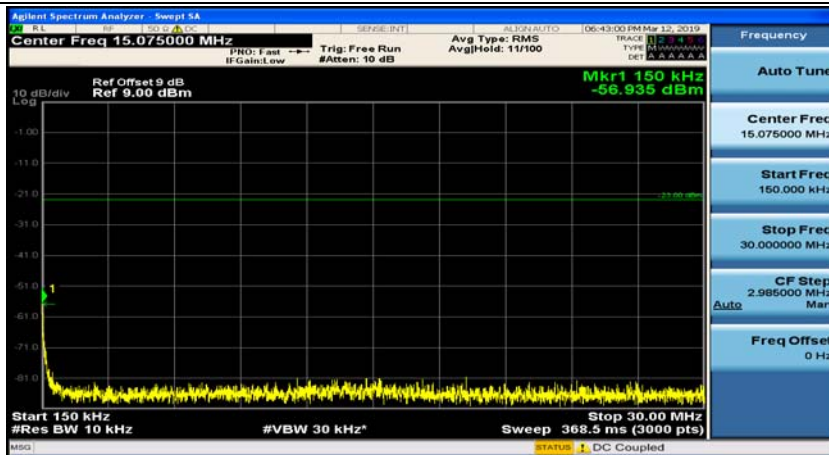

(Channel Bandwidth: 1.4 MHz)_LCH_16QAM_1RB#3

(Channel Bandwidth: 1.4 MHz)_MCH_16QAM_1RB#0

(Channel Bandwidth: 1.4 MHz)_MCH_16QAM_1RB#3

(Channel Bandwidth: 1.4 MHz)_HCH_16QAM_1RB#0

(Channel Bandwidth: 1.4 MHz)_HCH_16QAM_1RB#3