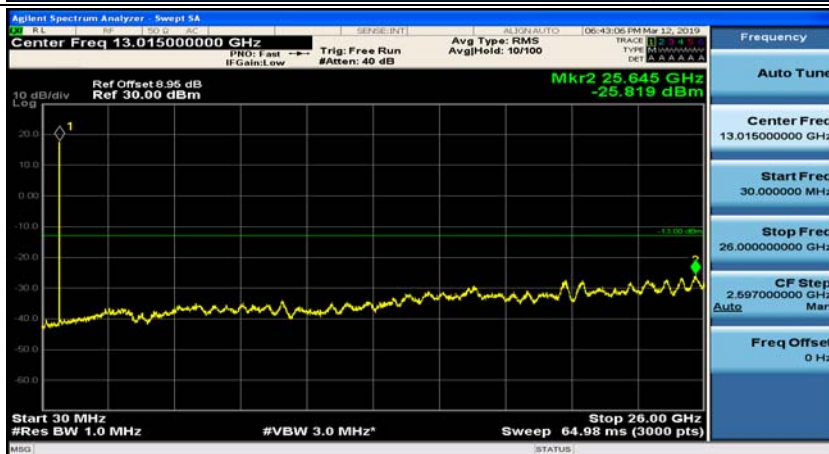

(Channel Bandwidth: 1.4 MHz)_LCH_16QAM_1RB#3

(Channel Bandwidth: 1.4 MHz)_MCH_16QAM_1RB#0

(Channel Bandwidth: 1.4 MHz)_MCH_16QAM_1RB#3

(Channel Bandwidth: 1.4 MHz)_HCH_16QAM_1RB#0

(Channel Bandwidth: 1.4 MHz)_HCH_16QAM_1RB#3