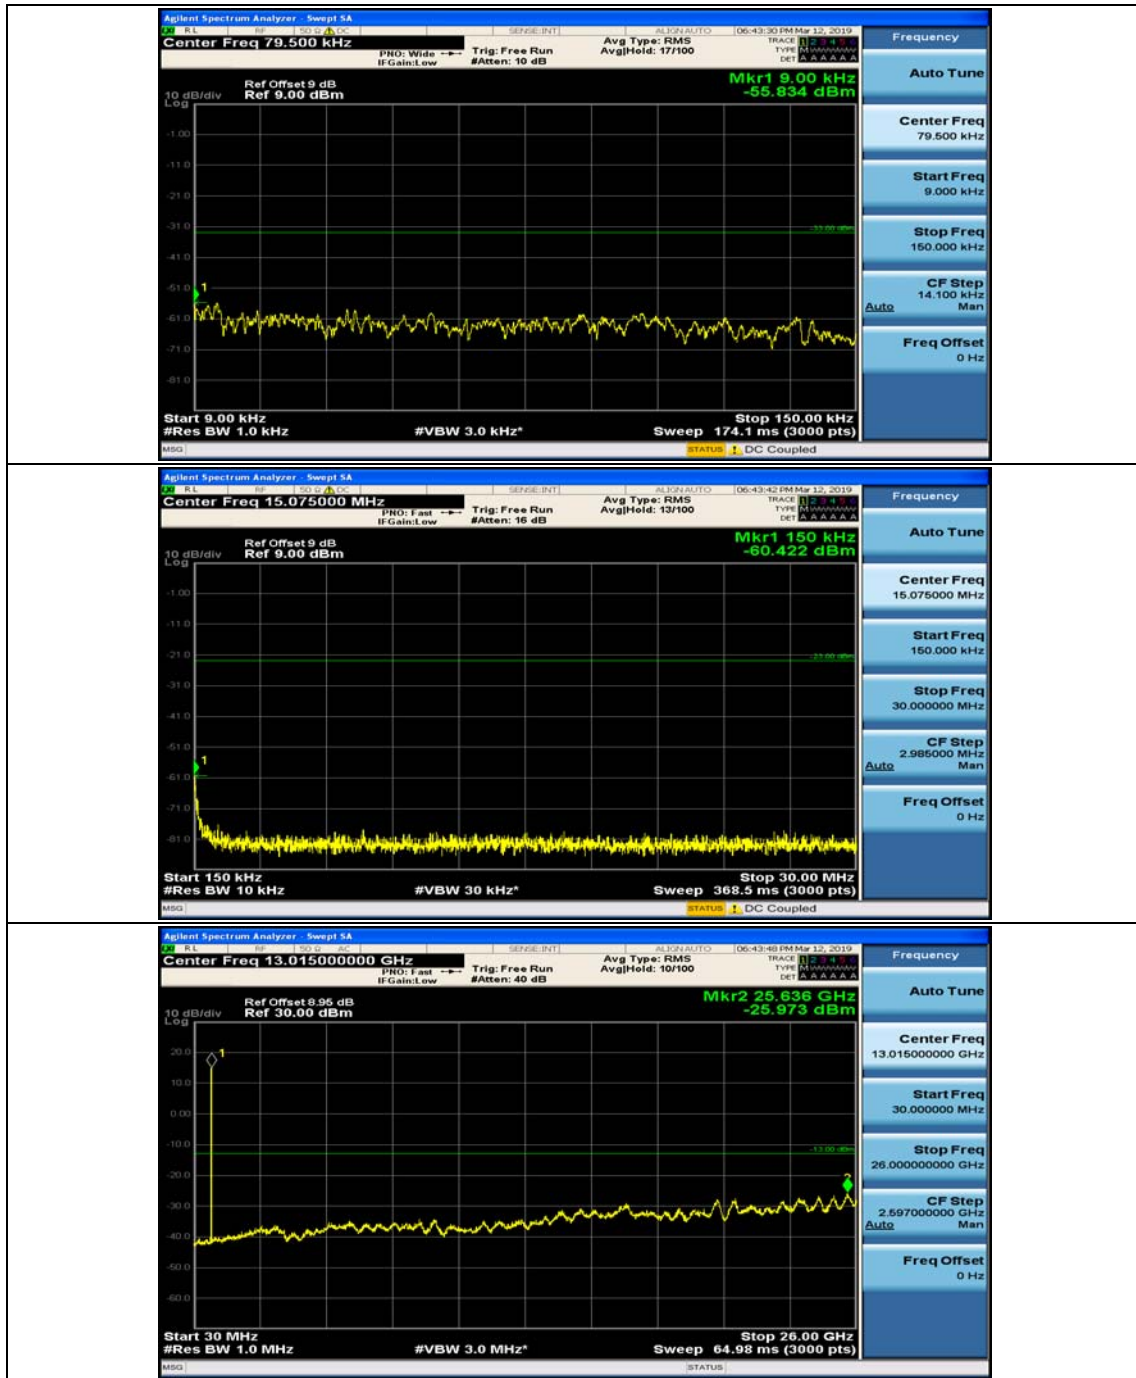

(Channel Bandwidth: 1.4 MHz)_LCH_16QAM_1RB#3

(Channel Bandwidth: 1.4 MHz)_MCH_16QAM_1RB#0

(Channel Bandwidth: 1.4 MHz)_MCH_16QAM_1RB#3

(Channel Bandwidth: 1.4 MHz)_HCH_16QAM_1RB#0

(Channel Bandwidth: 1.4 MHz)_HCH_16QAM_1RB#3