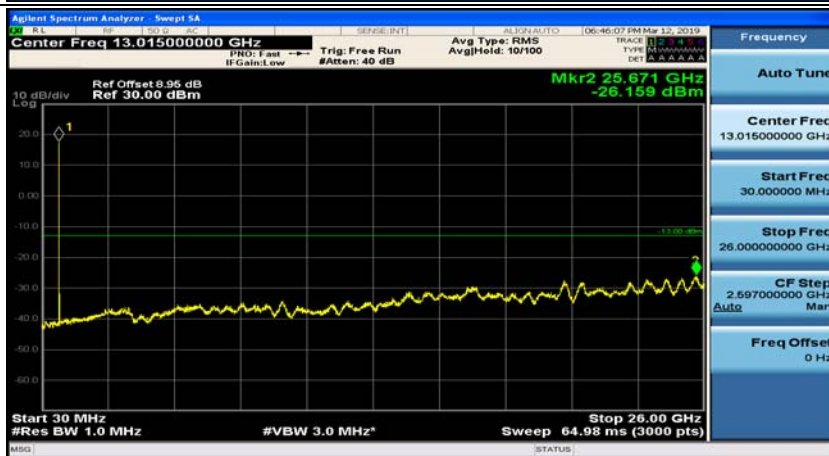

(Channel Bandwidth: 3 MHz)_MCH_QPSK_1RB#0