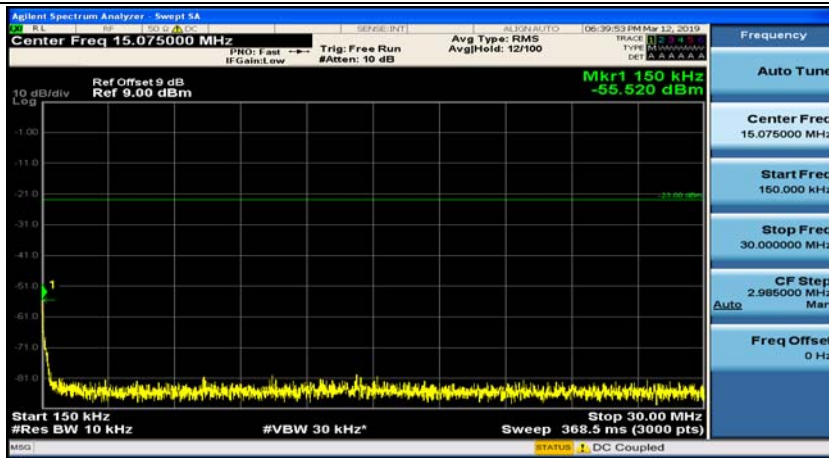

(Channel Bandwidth: 1.4 MHz)_MCH_QPSK_1RB#0