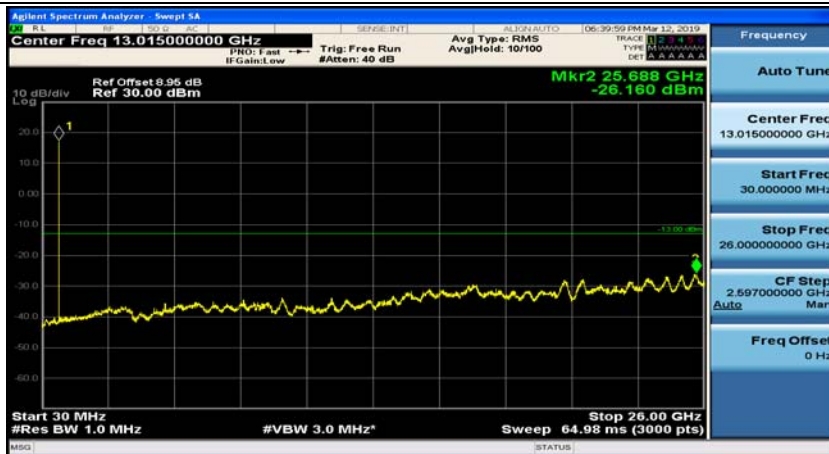

(Channel Bandwidth: 1.4 MHz)_MCH_QPSK_1RB#0