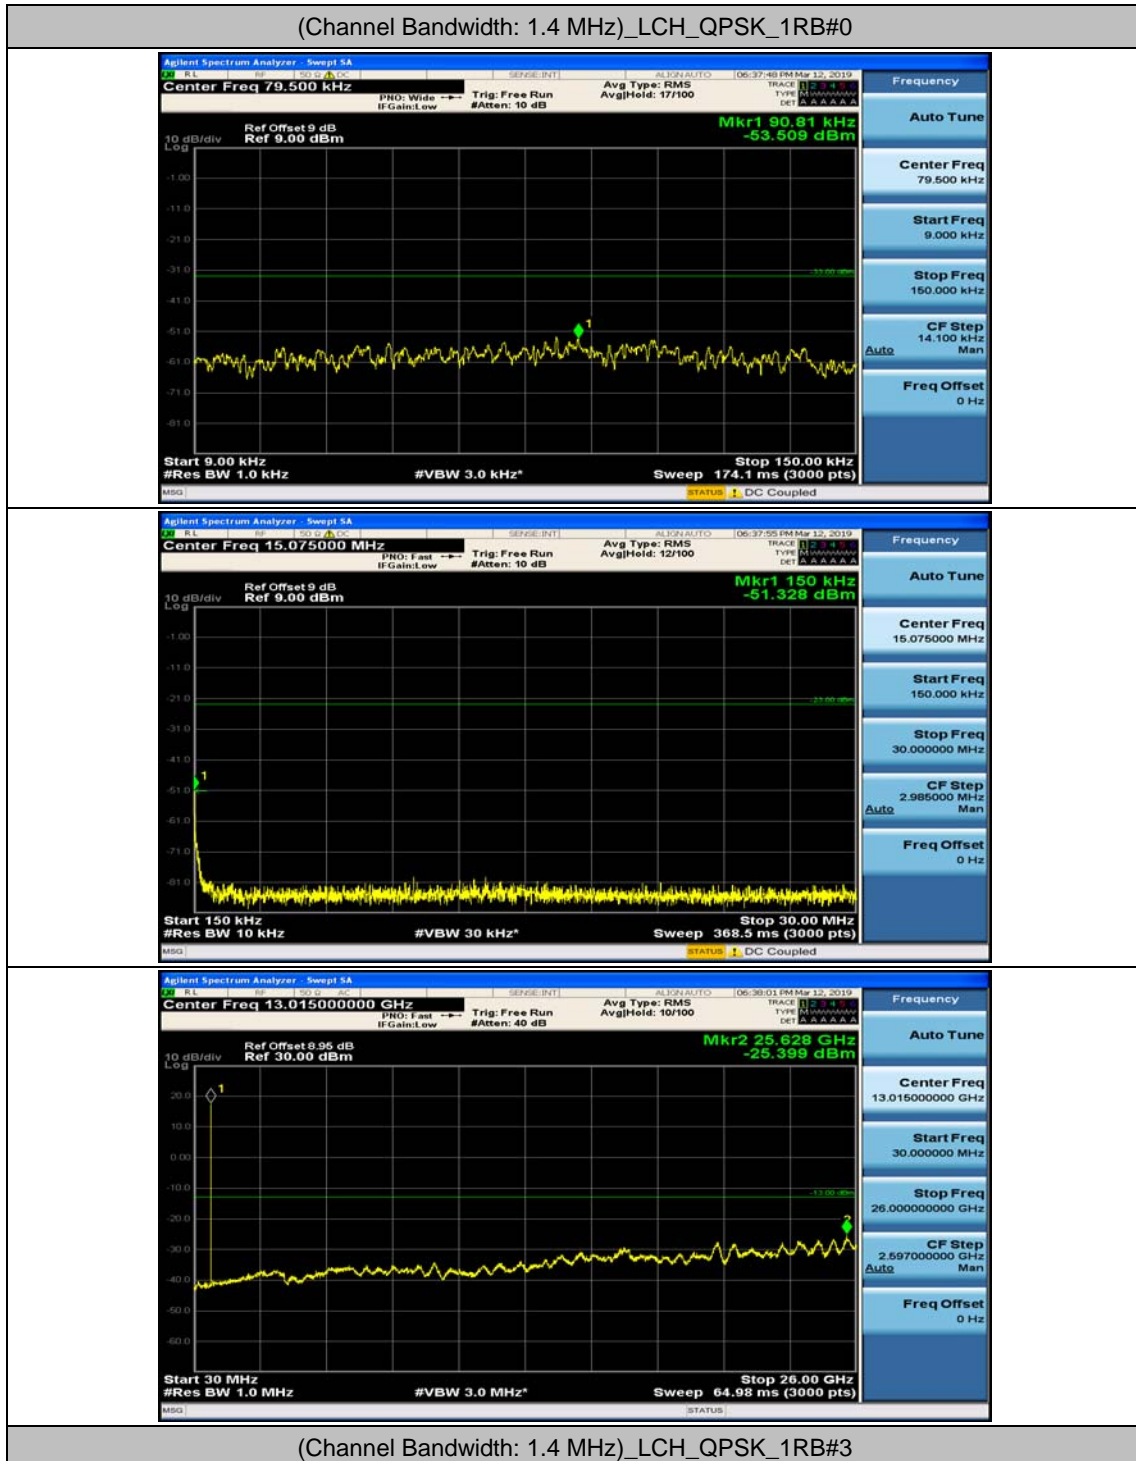

Channel Bandwidth: 10 MHz_HCH_16QAM_25RB#12

Channel Bandwidth: 10 MHz_HCH_16QAM_25RB#25

Channel Bandwidth: 10 MHz_HCH_16QAM_50RB#0

Appendix E: Conducted Spurious Emission

Test Graphs

Channel Bandwidth: 1.4 MHz