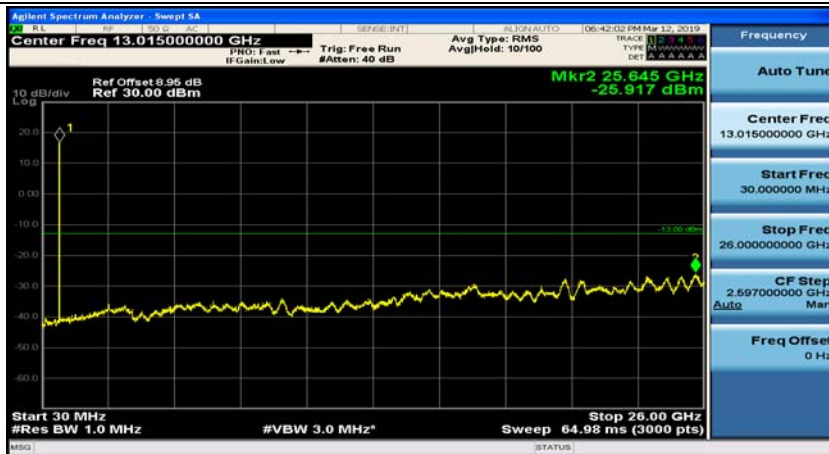

(Channel Bandwidth: 1.4 MHz)_MCH_QPSK_1RB#0

(Channel Bandwidth: 1.4 MHz)_MCH_QPSK_1RB#3

(Channel Bandwidth: 1.4 MHz)_HCH_QPSK_1RB#0

(Channel Bandwidth: 1.4 MHz)_HCH_QPSK_1RB#3

(Channel Bandwidth: 1.4 MHz)_LCH_16QAM_1RB#0