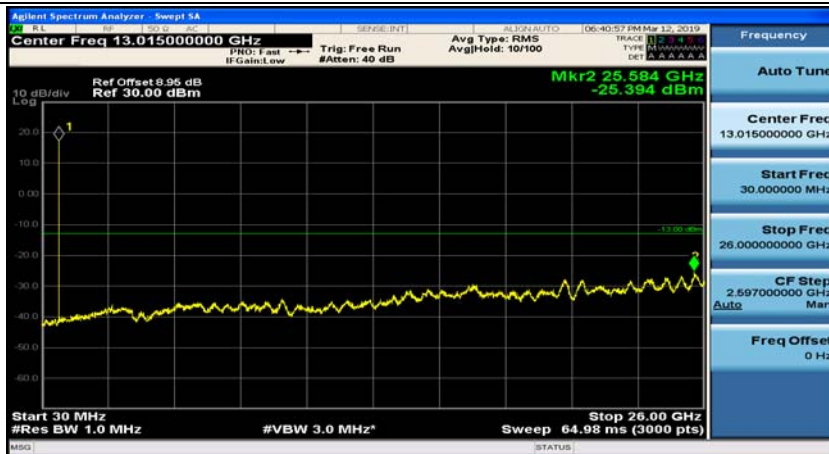

(Channel Bandwidth: 1.4 MHz)_MCH_16QAM_1RB#0