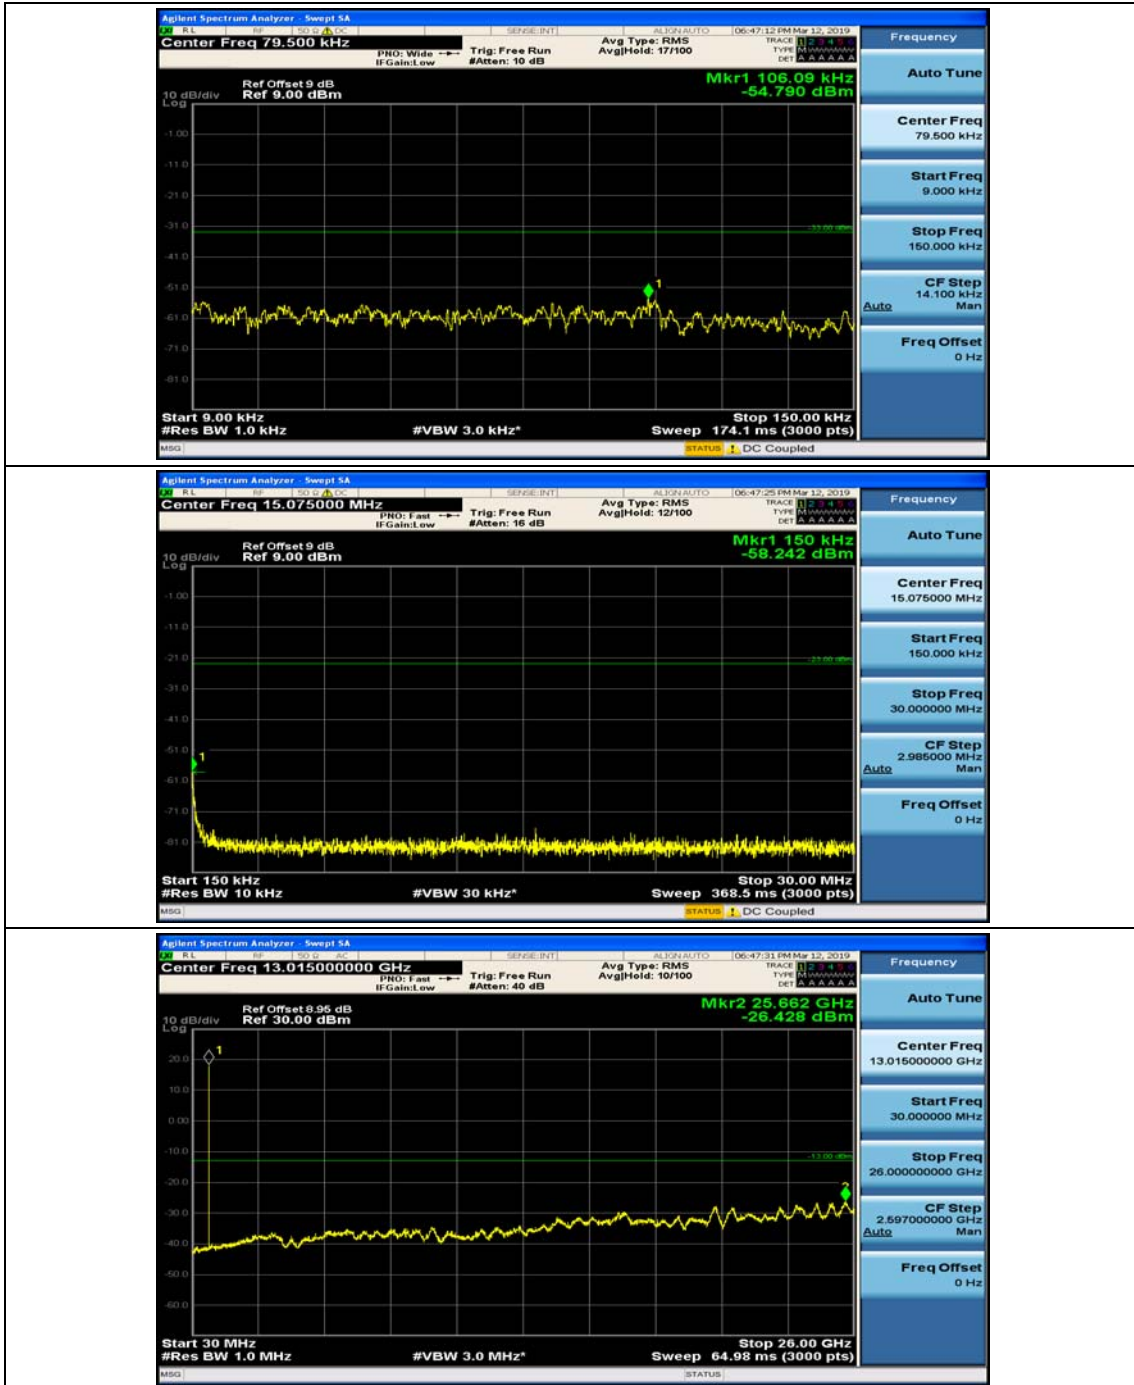

(Channel Bandwidth: 3 MHz)_MCH_16QAM_1RB#7