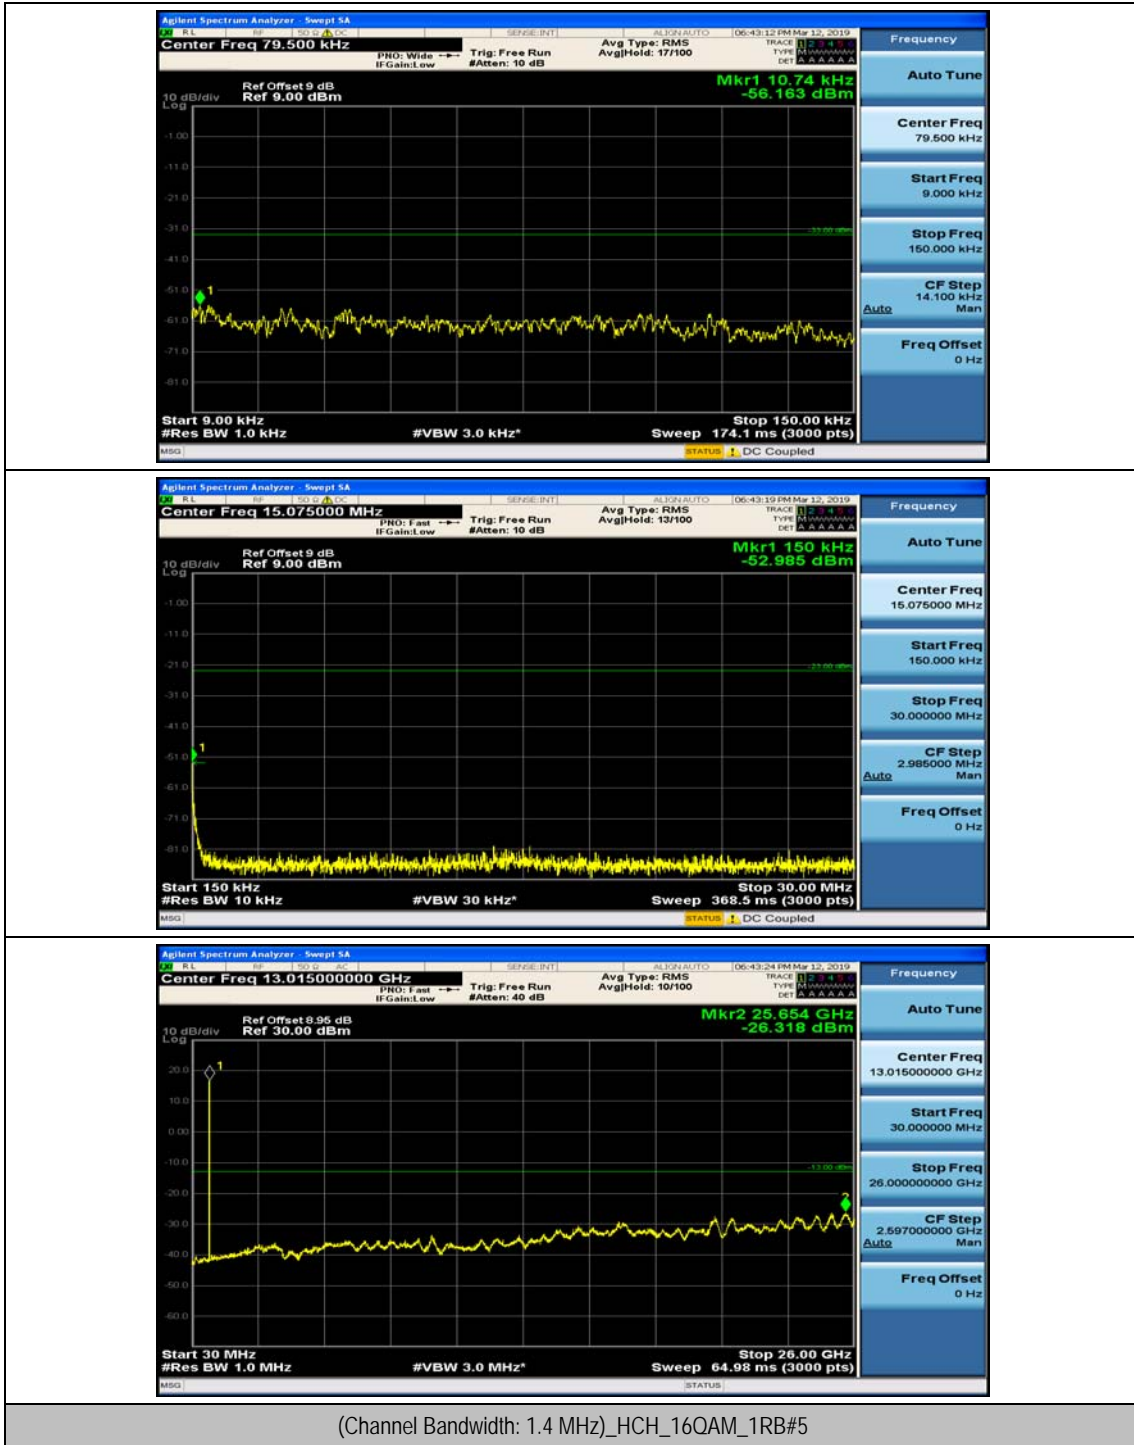

(Channel Bandwidth: 1.4 MHz)_LCH_16QAM_1RB#3

(Channel Bandwidth: 1.4 MHz)_MCH_16QAM_1RB#0

(Channel Bandwidth: 1.4 MHz)_MCH_16QAM_1RB#3

(Channel Bandwidth: 1.4 MHz)_HCH_16QAM_1RB#0

(Channel Bandwidth: 1.4 MHz)_HCH_16QAM_1RB#3