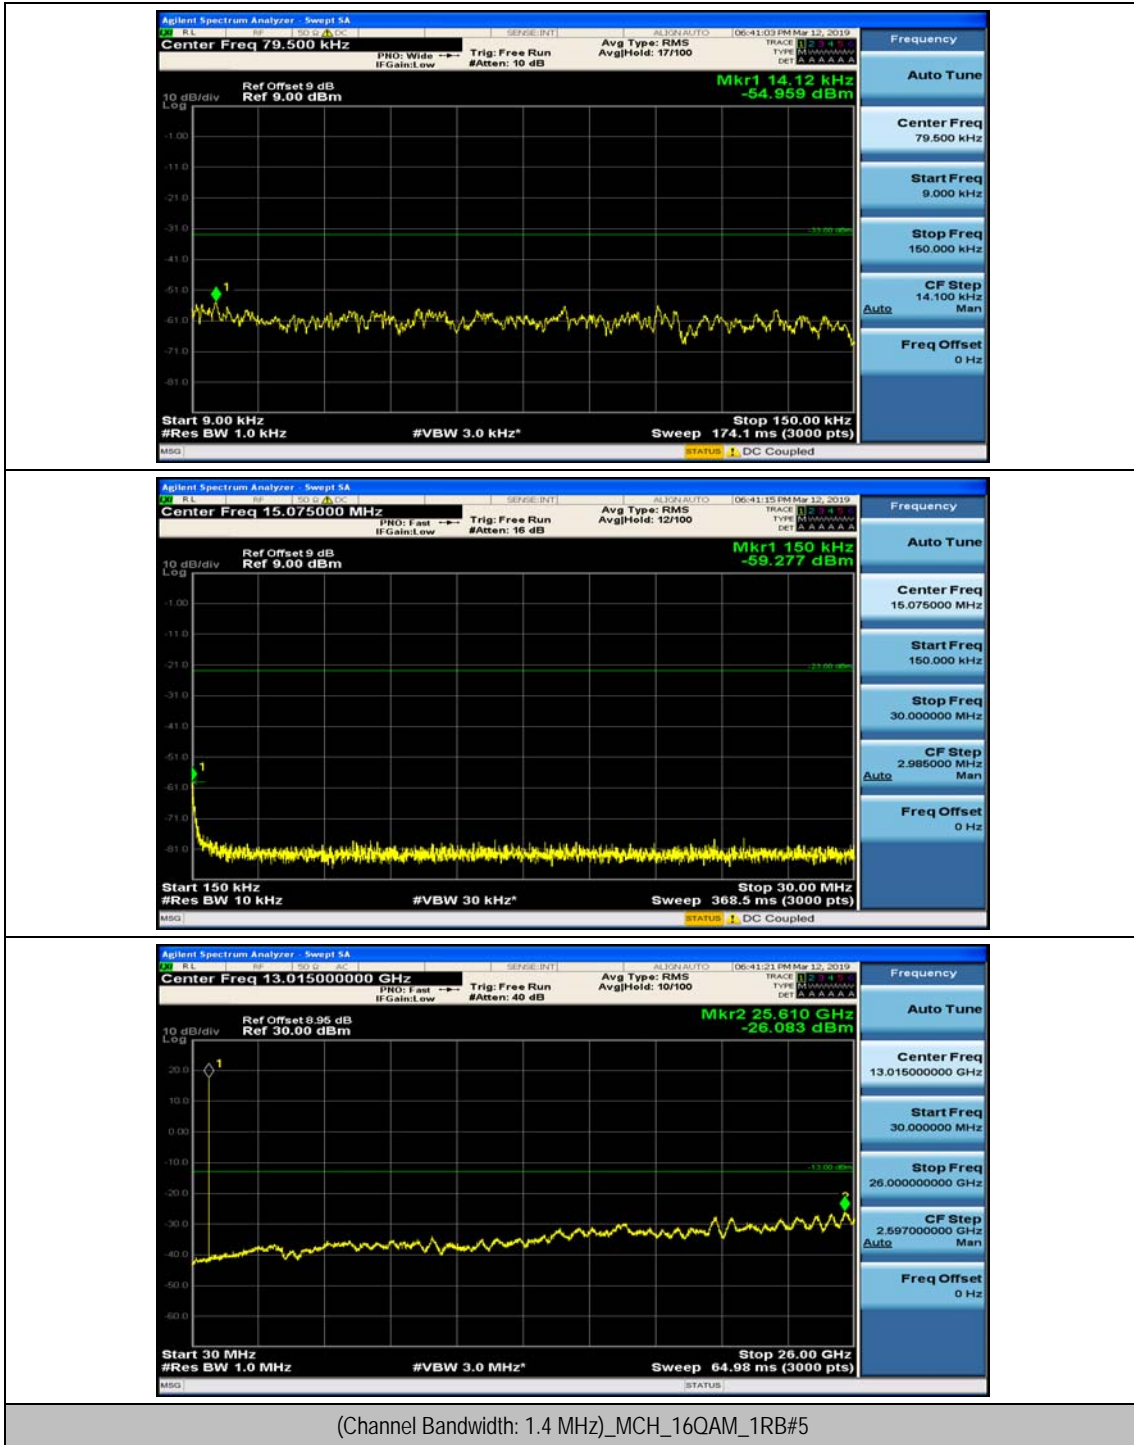

(Channel Bandwidth: 1.4 MHz)_LCH_16QAM_1RB#3

(Channel Bandwidth: 1.4 MHz)_MCH_16QAM_1RB#0

(Channel Bandwidth: 1.4 MHz)_MCH_16QAM_1RB#3

(Channel Bandwidth: 1.4 MHz)_HCH_16QAM_1RB#0

(Channel Bandwidth: 1.4 MHz)_HCH_16QAM_1RB#3