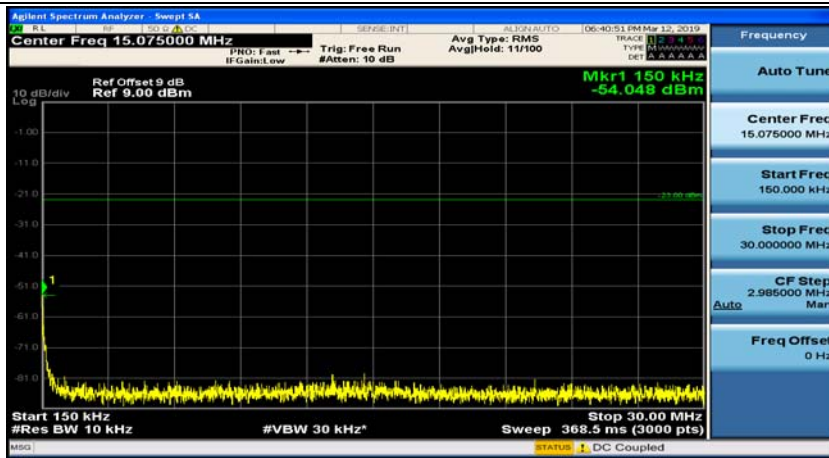

(Channel Bandwidth: 1.4 MHz)_MCH_16QAM_1RB#0