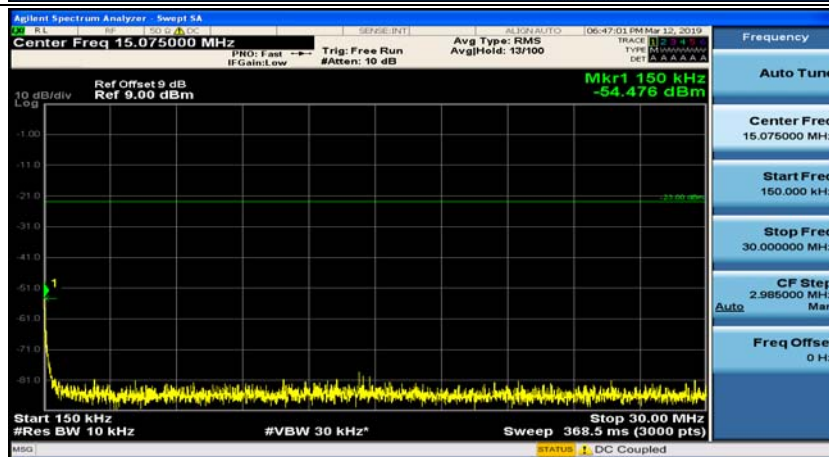

(Channel Bandwidth: 3 MHz)_MCH_16QAM_1RB#0