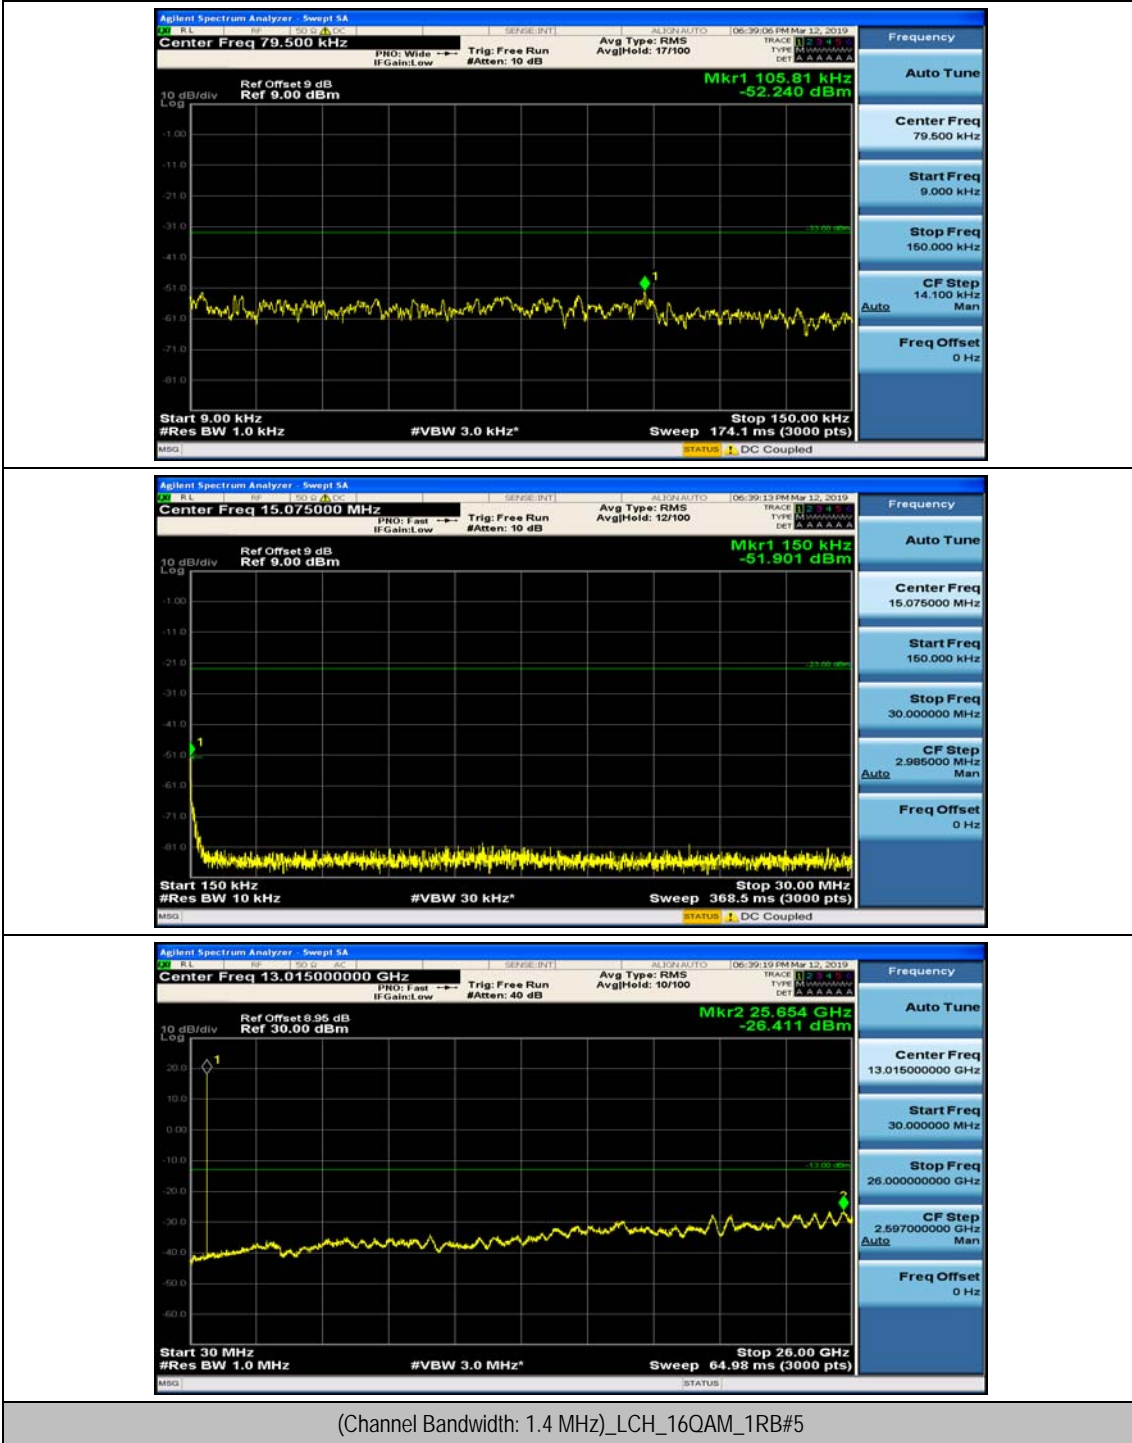

(Channel Bandwidth: 1.4 MHz)_LCH_16QAM_1RB#3