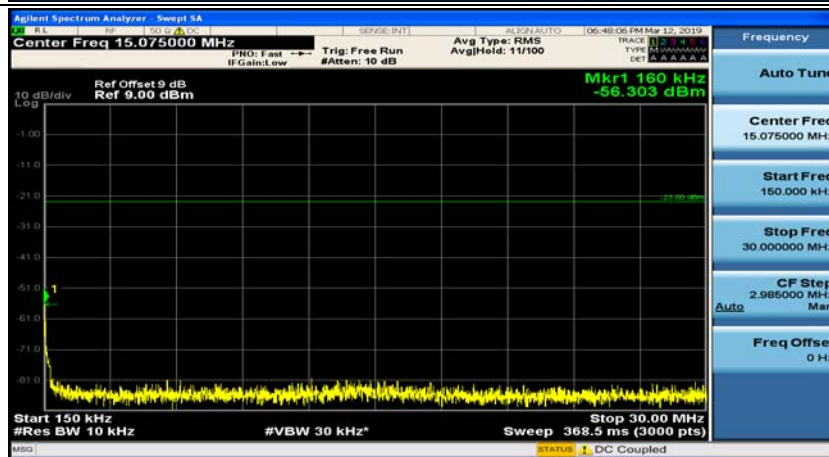

(Channel Bandwidth: 3 MHz)_HCH_QPSK_1RB#0

(Channel Bandwidth: 3 MHz)_HCH_QPSK_1RB#7