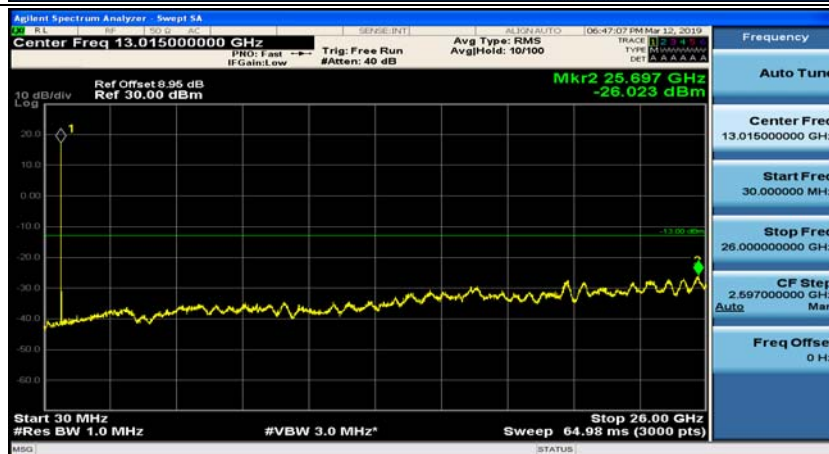

(Channel Bandwidth: 3 MHz)_MCH_16QAM_1RB#0