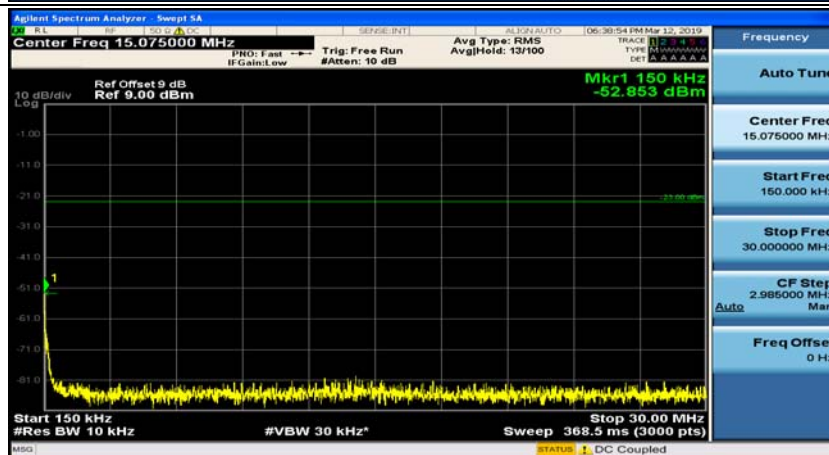

(Channel Bandwidth: 1.4 MHz)_MCH_QPSK_1RB#0

(Channel Bandwidth: 1.4 MHz)_MCH_QPSK_1RB#3

(Channel Bandwidth: 1.4 MHz)_HCH_QPSK_1RB#0

(Channel Bandwidth: 1.4 MHz)_HCH_QPSK_1RB#3

(Channel Bandwidth: 1.4 MHz)_LCH_16QAM_1RB#0