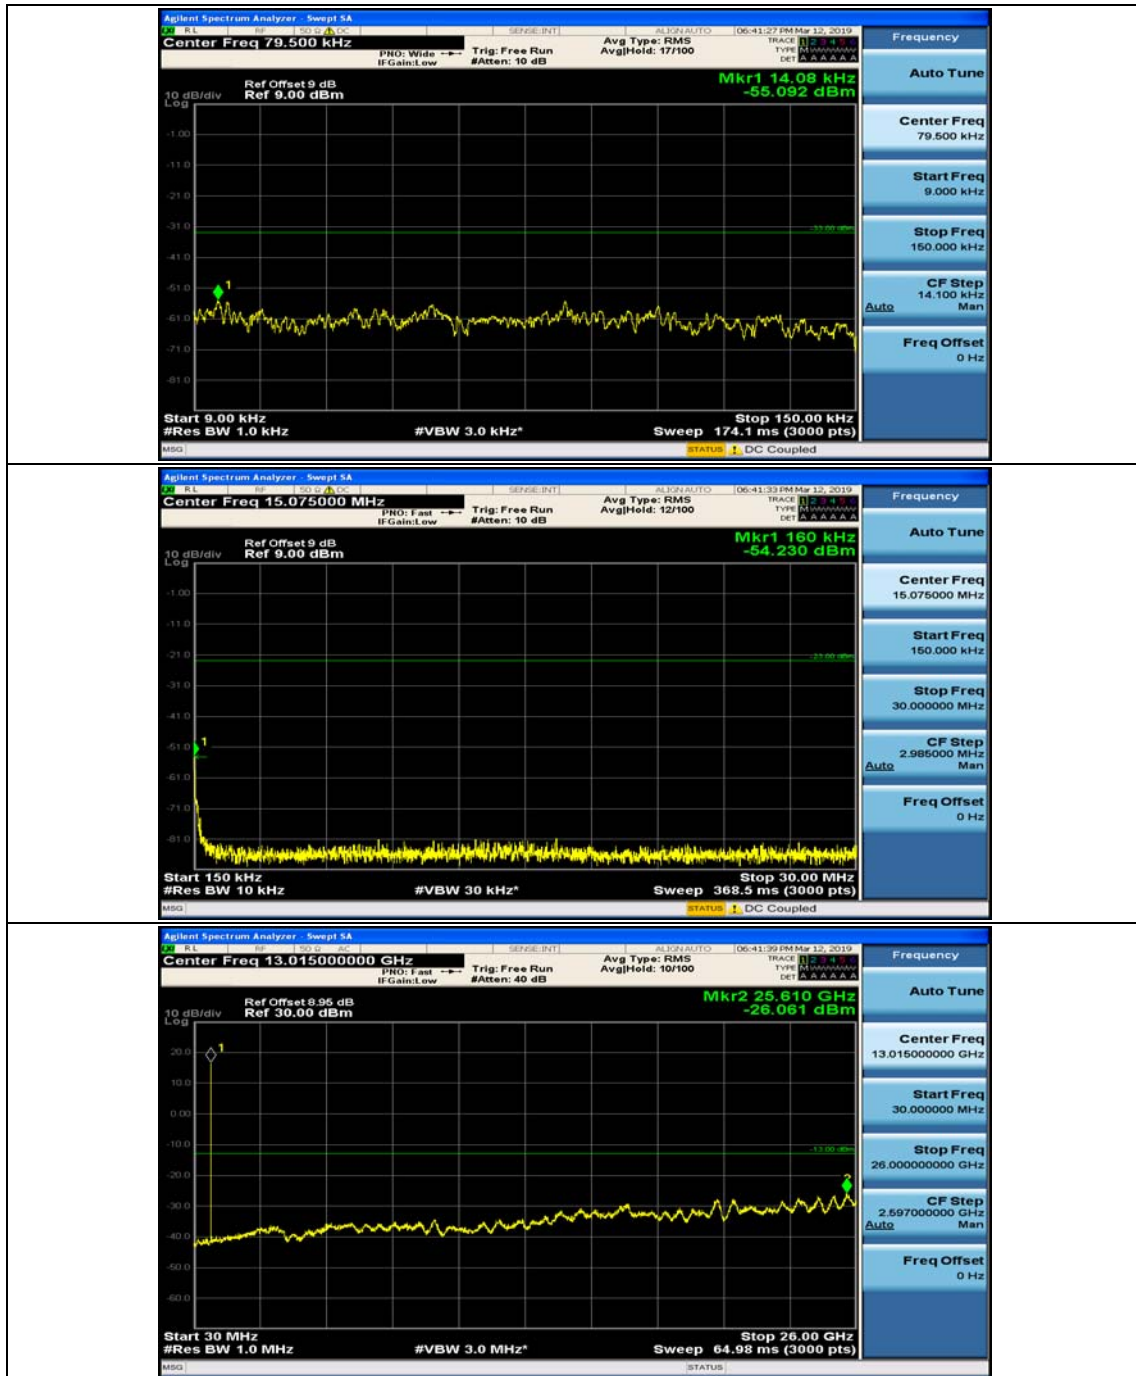

(Channel Bandwidth: 1.4 MHz)_LCH_16QAM_1RB#3

(Channel Bandwidth: 1.4 MHz)_MCH_16QAM_1RB#0

(Channel Bandwidth: 1.4 MHz)_MCH_16QAM_1RB#3

(Channel Bandwidth: 1.4 MHz)_HCH_16QAM_1RB#0

(Channel Bandwidth: 1.4 MHz)_HCH_16QAM_1RB#3