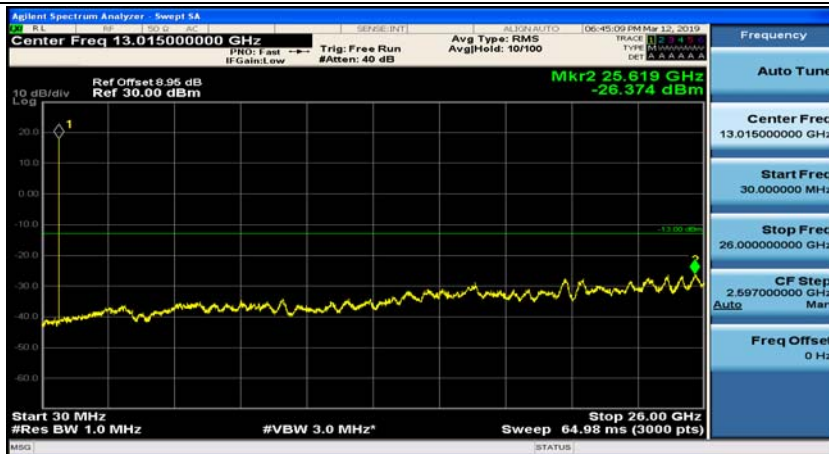

Channel Bandwidth: 3 MHz

(Channel Bandwidth: 3 MHz)_MCH_QPSK_1RB#0

(Channel Bandwidth: 3 MHz)_MCH_QPSK_1RB#7

(Channel Bandwidth: 3 MHz)_HCH_QPSK_1RB#0

(Channel Bandwidth: 3 MHz)_HCH_QPSK_1RB#7

(Channel Bandwidth: 3 MHz)_LCH_16QAM_1RB#0

Channel Bandwidth: 5 MHz