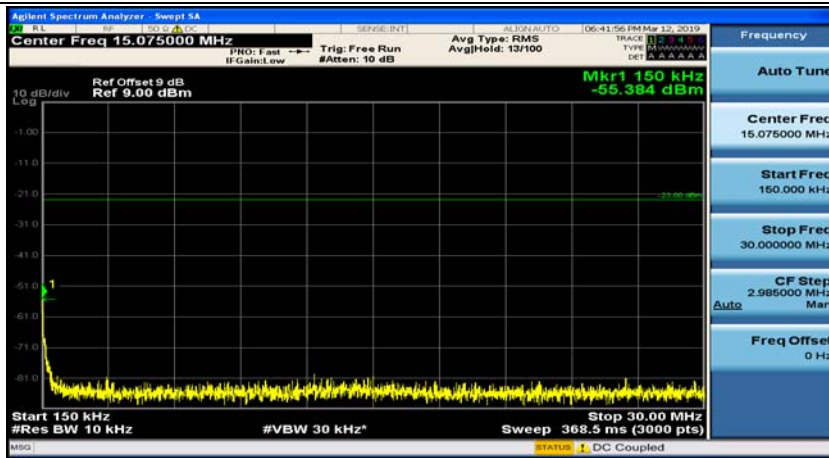

(Channel Bandwidth: 1.4 MHz)_MCH_QPSK_1RB#0

(Channel Bandwidth: 1.4 MHz)_MCH_QPSK_1RB#3

(Channel Bandwidth: 1.4 MHz)_HCH_QPSK_1RB#0

(Channel Bandwidth: 1.4 MHz)_HCH_QPSK_1RB#3

(Channel Bandwidth: 1.4 MHz)_LCH_16QAM_1RB#0