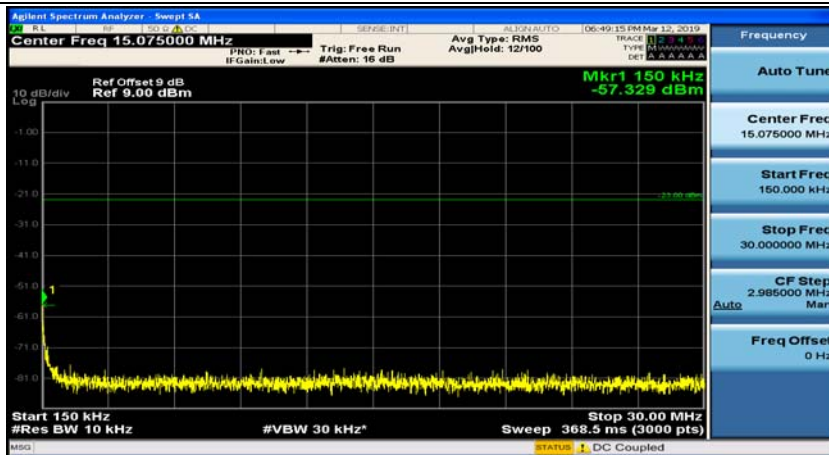

(Channel Bandwidth: 3 MHz)_HCH_16QAM_1RB#0