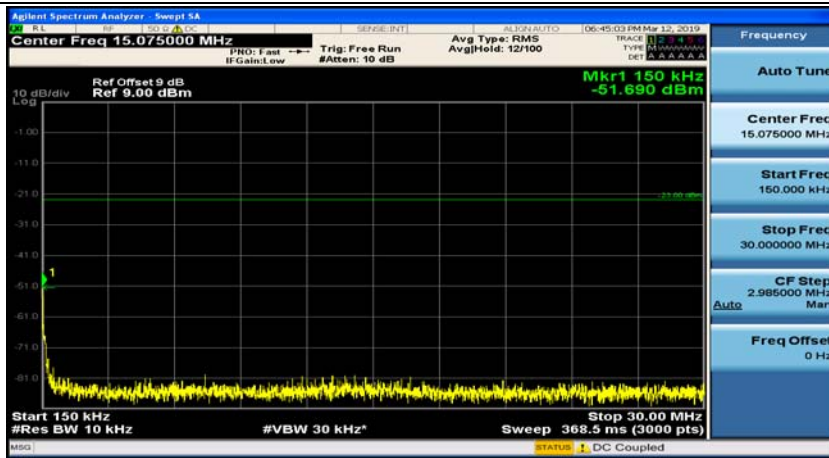

(Channel Bandwidth: 3 MHz)_LCH_16QAM_1RB#0