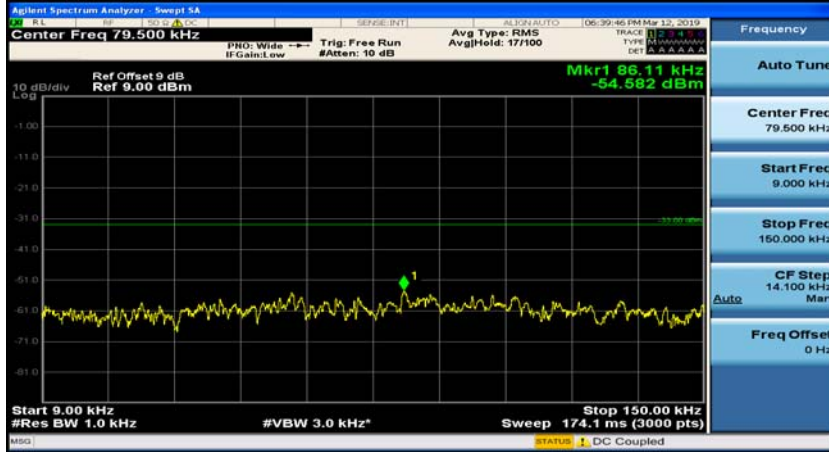

(Channel Bandwidth: 1.4 MHz)_MCH_QPSK_1RB#0