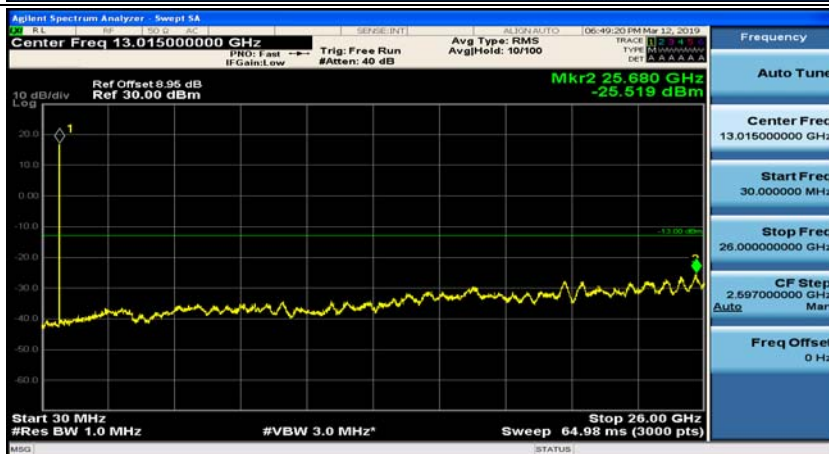

(Channel Bandwidth: 3 MHz)_HCH_16QAM_1RB#0