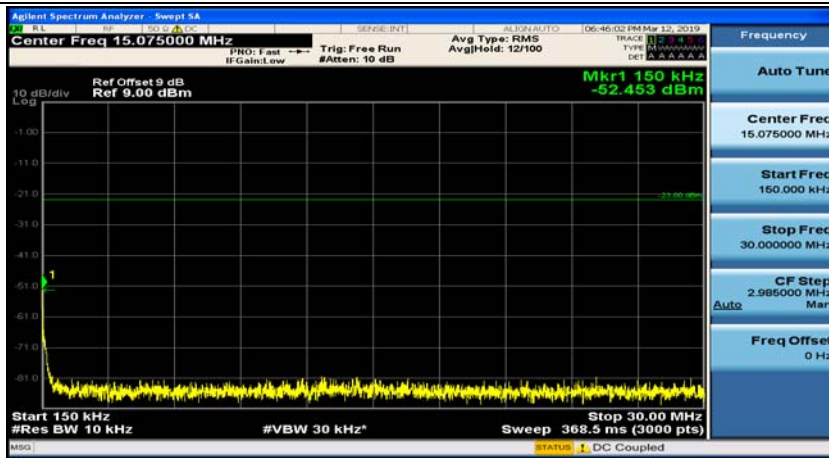

(Channel Bandwidth: 3 MHz)_MCH_QPSK_1RB#0