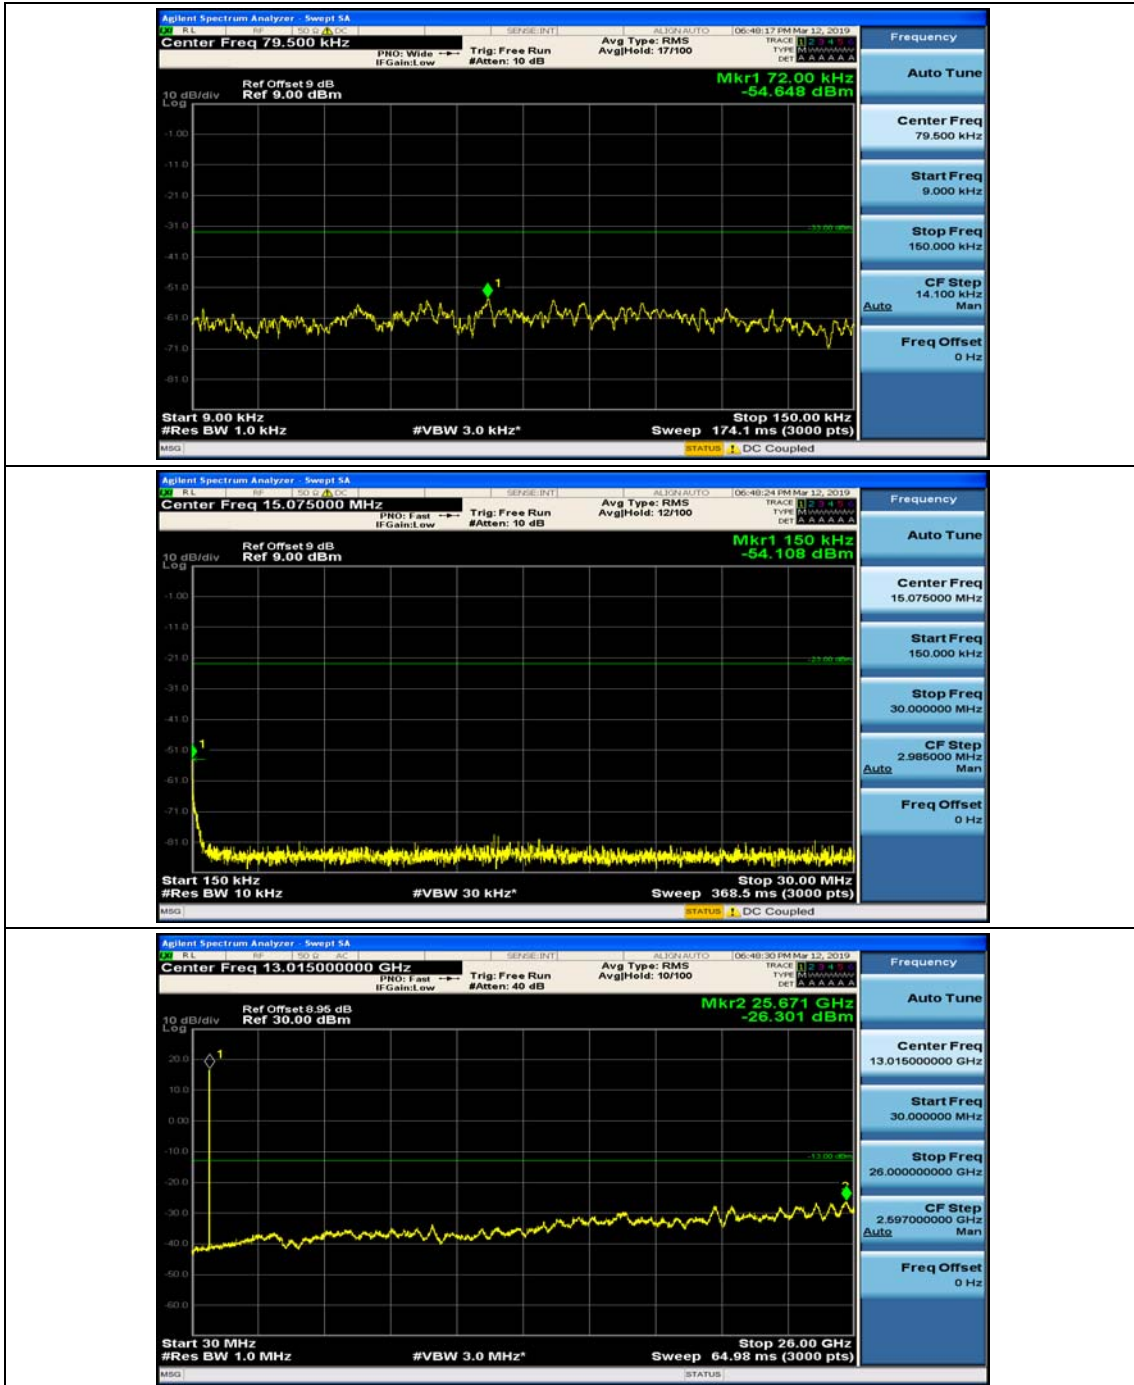

Channel Bandwidth: 3 MHz

(Channel Bandwidth: 3 MHz)_MCH_QPSK_1RB#0

(Channel Bandwidth: 3 MHz)_MCH_QPSK_1RB#7

(Channel Bandwidth: 3 MHz)_HCH_QPSK_1RB#0

(Channel Bandwidth: 3 MHz)_HCH_QPSK_1RB#7

(Channel Bandwidth: 3 MHz)_LCH_16QAM_1RB#0

Channel Bandwidth: 5 MHz