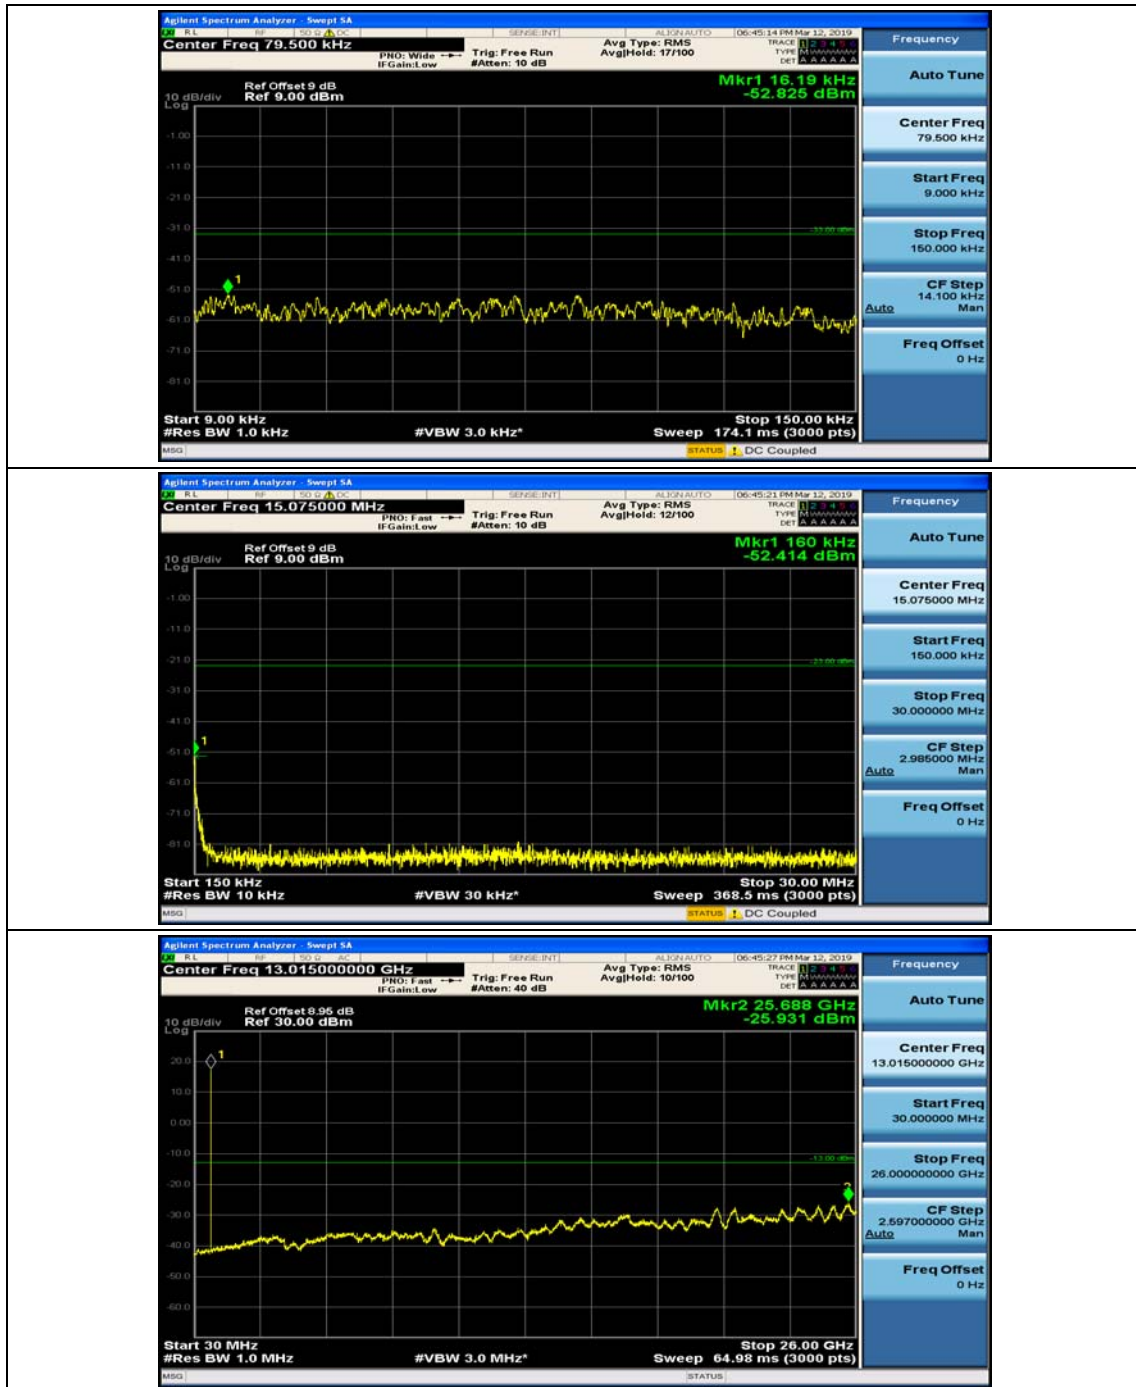

(Channel Bandwidth: 3 MHz)_LCH_16QAM_1RB#7