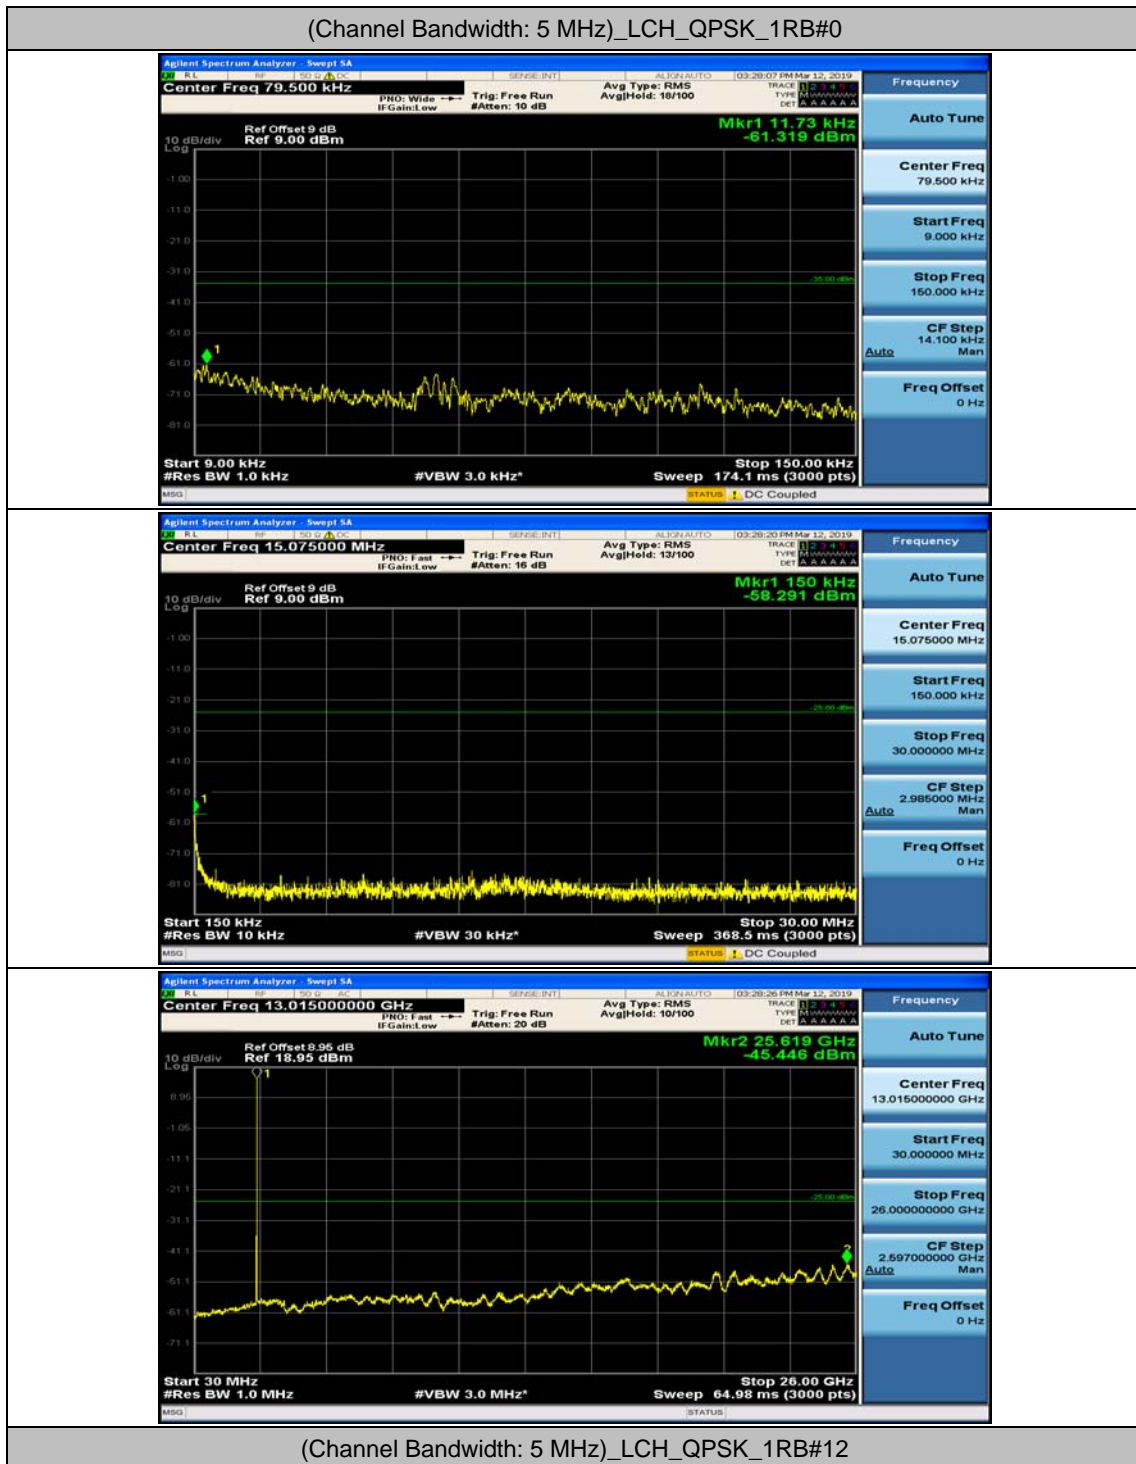

(Channel Bandwidth:20 MHz)_HCH_16QAM_50RB#0

(Channel Bandwidth:20 MHz)_HCH_16QAM_50RB#25

(Channel Bandwidth:20 MHz)_HCH_16QAM_50RB#50

(Channel Bandwidth:20 MHz)_HCH_16QAM_100RB#0

Appendix E: Conducted Spurious Emission

Test Graphs

Channel Bandwidth: 5 MHz

(Channel Bandwidth: 5 MHz)_MCH_QPSK_1RB#0

(Channel Bandwidth: 5 MHz)_MCH_QPSK_1RB#12

(Channel Bandwidth: 5 MHz)_HCH_QPSK_1RB#0

(Channel Bandwidth: 5 MHz)_HCH_QPSK_1RB#12