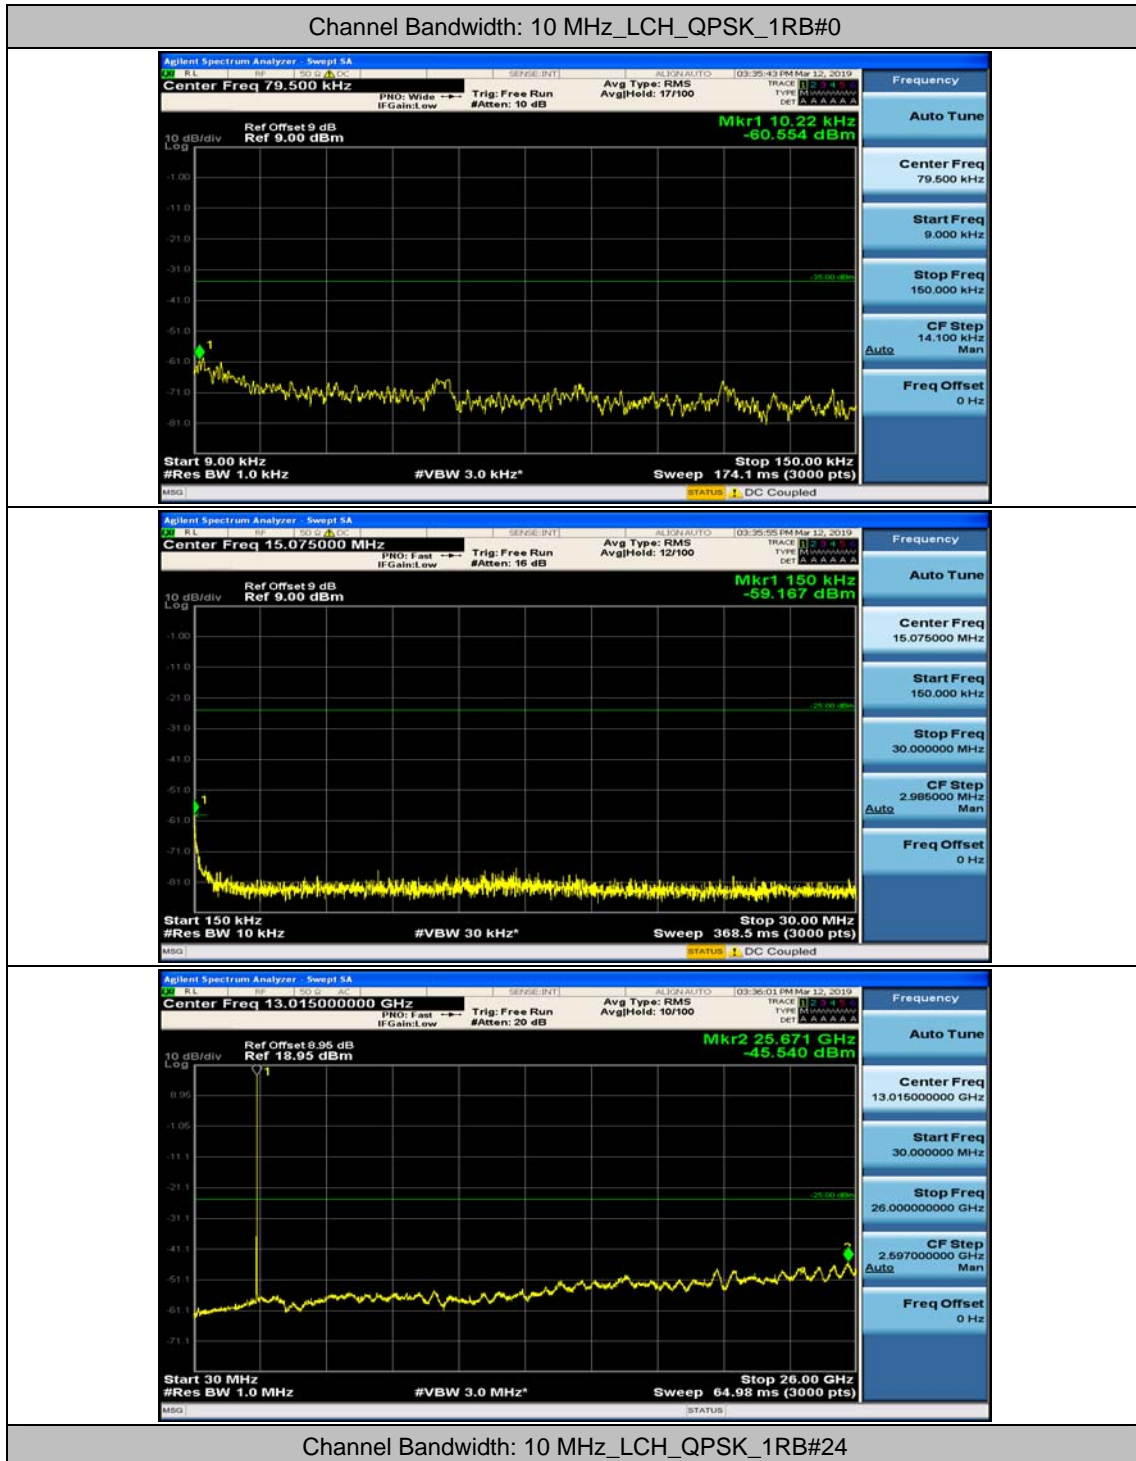

Channel Bandwidth: 10 MHz