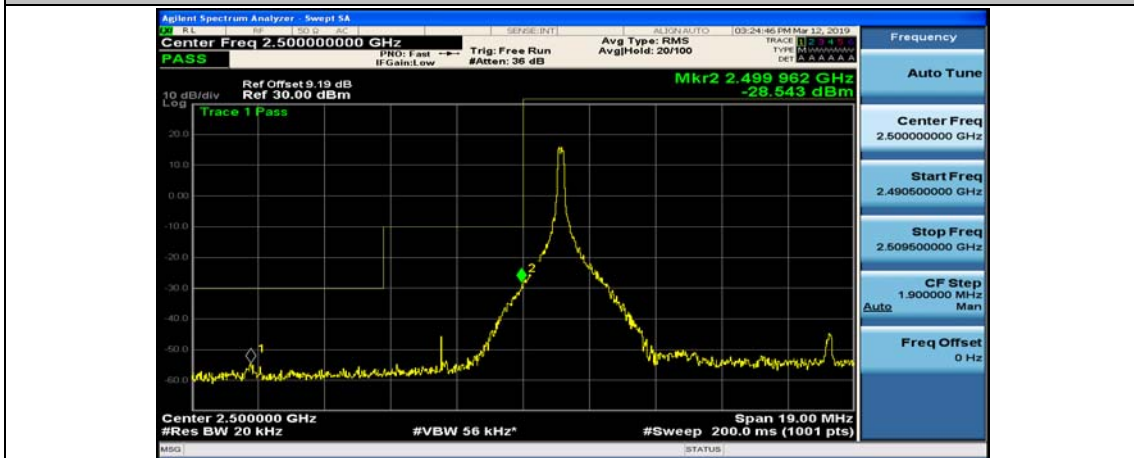

(Channel Bandwidth:20 MHz)_HCH_QPSK_1RB#99

(Channel Bandwidth:20 MHz)_HCH_QPSK_50RB#0

(Channel Bandwidth:20 MHz)_HCH_QPSK_50RB#25

(Channel Bandwidth:20 MHz)_HCH_QPSK_50RB#50

(Channel Bandwidth:20 MHz)_HCH_QPSK_100RB#0

(Channel Bandwidth:20 MHz)_LCH_16QAM_1RB#0

(Channel Bandwidth:20 MHz)_LCH_16QAM_1RB#49

(Channel Bandwidth:20 MHz)_LCH_16QAM_1RB#99

(Channel Bandwidth:20 MHz)_LCH_16QAM_50RB#0

(Channel Bandwidth:20 MHz)_LCH_16QAM_50RB#25