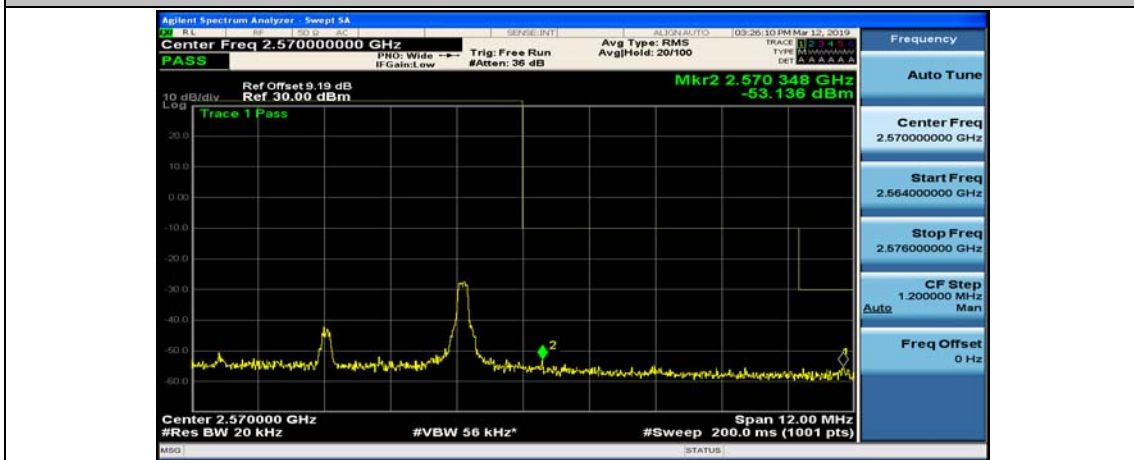

Channel Bandwidth: 20 MHz

(Channel Bandwidth:20 MHz)_LCH_QPSK_50RB#25

(Channel Bandwidth:20 MHz)_LCH_QPSK_50RB#50

(Channel Bandwidth:20 MHz)_LCH_QPSK_100RB#0

(Channel Bandwidth:20 MHz)_HCH_QPSK_1RB#0

(Channel Bandwidth:20 MHz)_HCH_QPSK_1RB#49

(Channel Bandwidth:20 MHz)_HCH_QPSK_1RB#99

(Channel Bandwidth:20 MHz)_HCH_QPSK_50RB#0

(Channel Bandwidth:20 MHz)_HCH_QPSK_50RB#25

(Channel Bandwidth:20 MHz)_HCH_QPSK_50RB#50

(Channel Bandwidth:20 MHz)_HCH_QPSK_100RB#0