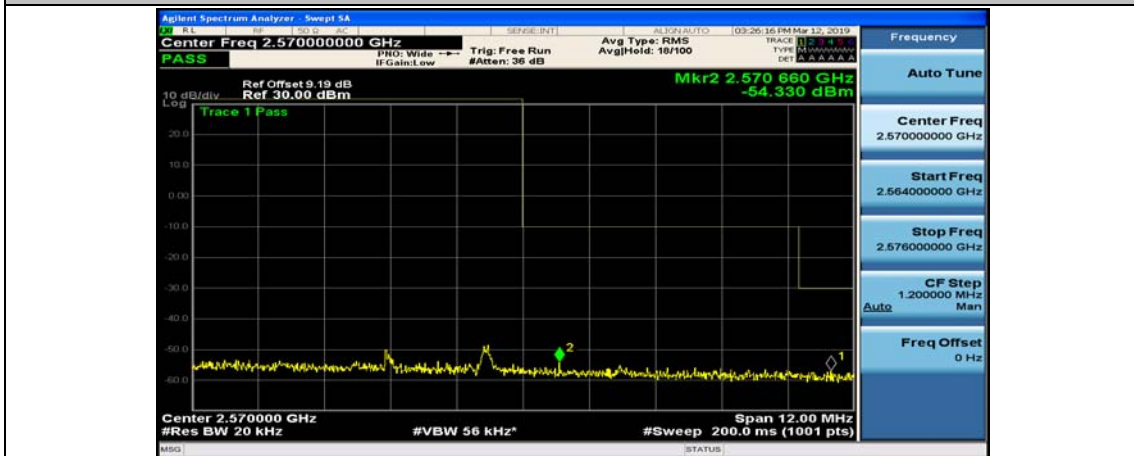

Channel Bandwidth: 20 MHz

(Channel Bandwidth:20 MHz)_LCH_QPSK_50RB#25

(Channel Bandwidth:20 MHz)_LCH_QPSK_50RB#50

(Channel Bandwidth:20 MHz)_LCH_QPSK_100RB#0

(Channel Bandwidth:20 MHz)_HCH_QPSK_1RB#0

(Channel Bandwidth:20 MHz)_HCH_QPSK_1RB#49

(Channel Bandwidth:20 MHz)_HCH_QPSK_1RB#99

(Channel Bandwidth:20 MHz)_HCH_QPSK_50RB#0

(Channel Bandwidth:20 MHz)_HCH_QPSK_50RB#25

(Channel Bandwidth:20 MHz)_HCH_QPSK_50RB#50

(Channel Bandwidth:20 MHz)_HCH_QPSK_100RB#0