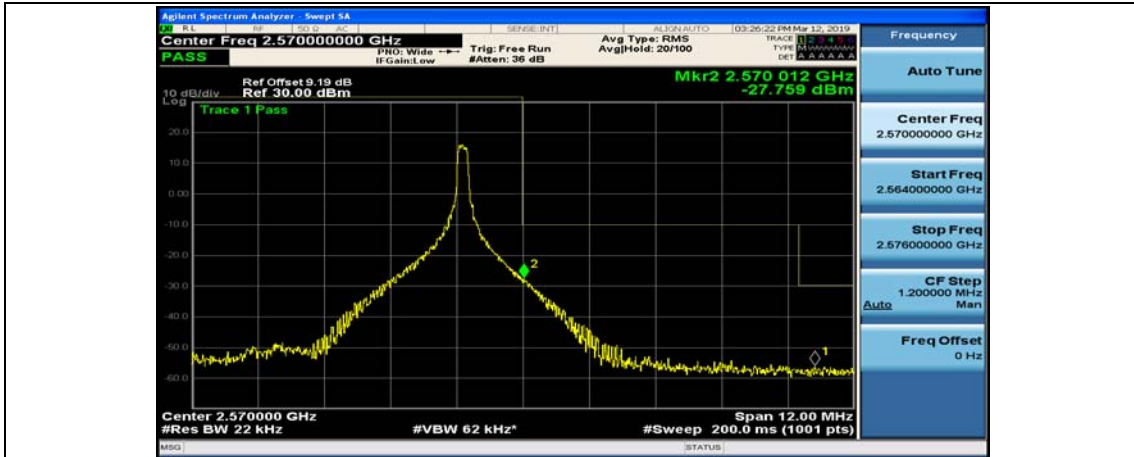

Channel Bandwidth: 20 MHz

(Channel Bandwidth:20 MHz)_LCH_QPSK_50RB#25

(Channel Bandwidth:20 MHz)_LCH_QPSK_50RB#50

(Channel Bandwidth:20 MHz)_LCH_QPSK_100RB#0

(Channel Bandwidth:20 MHz)_HCH_QPSK_1RB#0

(Channel Bandwidth:20 MHz)_HCH_QPSK_1RB#49

(Channel Bandwidth:20 MHz)_HCH_QPSK_1RB#99

(Channel Bandwidth:20 MHz)_HCH_QPSK_50RB#0

(Channel Bandwidth:20 MHz)_HCH_QPSK_50RB#25

(Channel Bandwidth:20 MHz)_HCH_QPSK_50RB#50

(Channel Bandwidth:20 MHz)_HCH_QPSK_100RB#0