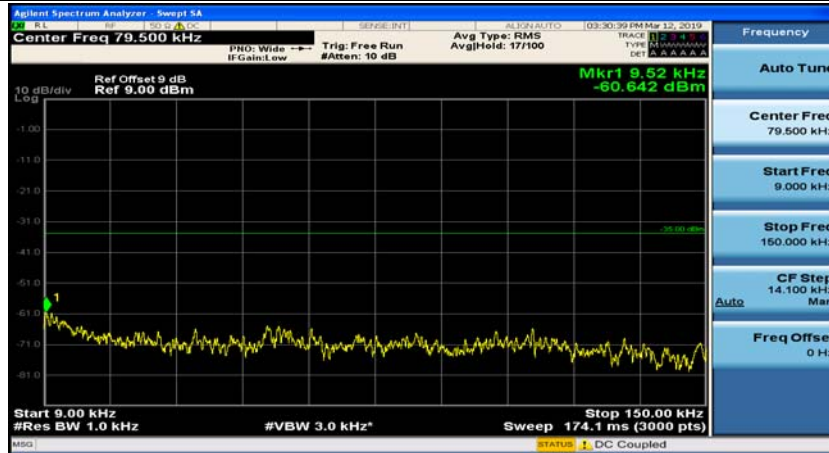

Test Graphs

Channel Bandwidth: 5 MHz

(Channel Bandwidth: 5 MHz)_MCH_QPSK_1RB#0

(Channel Bandwidth: 5 MHz)_MCH_QPSK_1RB#12

(Channel Bandwidth: 5 MHz)_HCH_QPSK_1RB#0

(Channel Bandwidth: 5 MHz)_HCH_QPSK_1RB#12