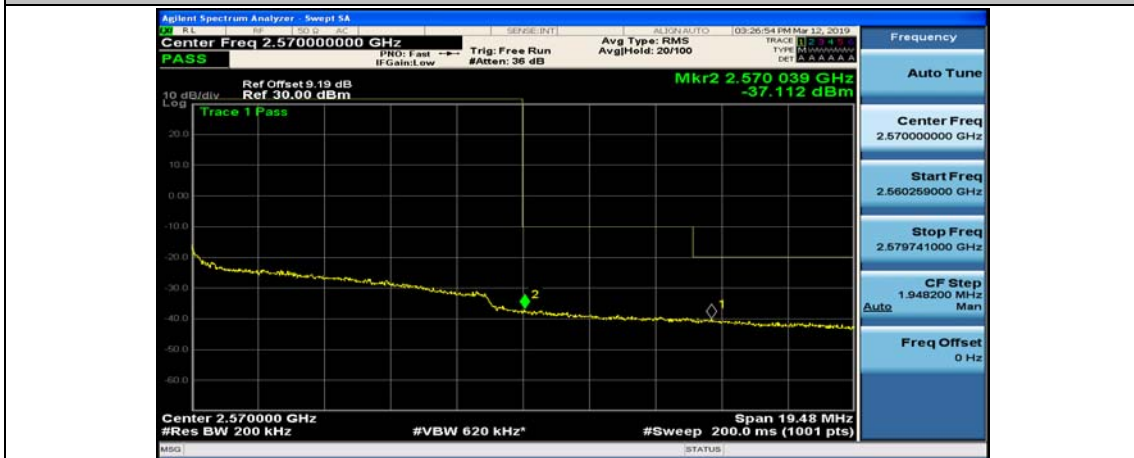

Channel Bandwidth: 20 MHz

(Channel Bandwidth:20 MHz)_LCH_QPSK_50RB#25

(Channel Bandwidth:20 MHz)_LCH_QPSK_50RB#50

(Channel Bandwidth:20 MHz)_LCH_QPSK_100RB#0

(Channel Bandwidth:20 MHz)_HCH_QPSK_1RB#0

(Channel Bandwidth:20 MHz)_HCH_QPSK_1RB#49

(Channel Bandwidth:20 MHz)_HCH_QPSK_1RB#99

(Channel Bandwidth:20 MHz)_HCH_QPSK_50RB#0

(Channel Bandwidth:20 MHz)_HCH_QPSK_50RB#25

(Channel Bandwidth:20 MHz)_HCH_QPSK_50RB#50

(Channel Bandwidth:20 MHz)_HCH_QPSK_100RB#0