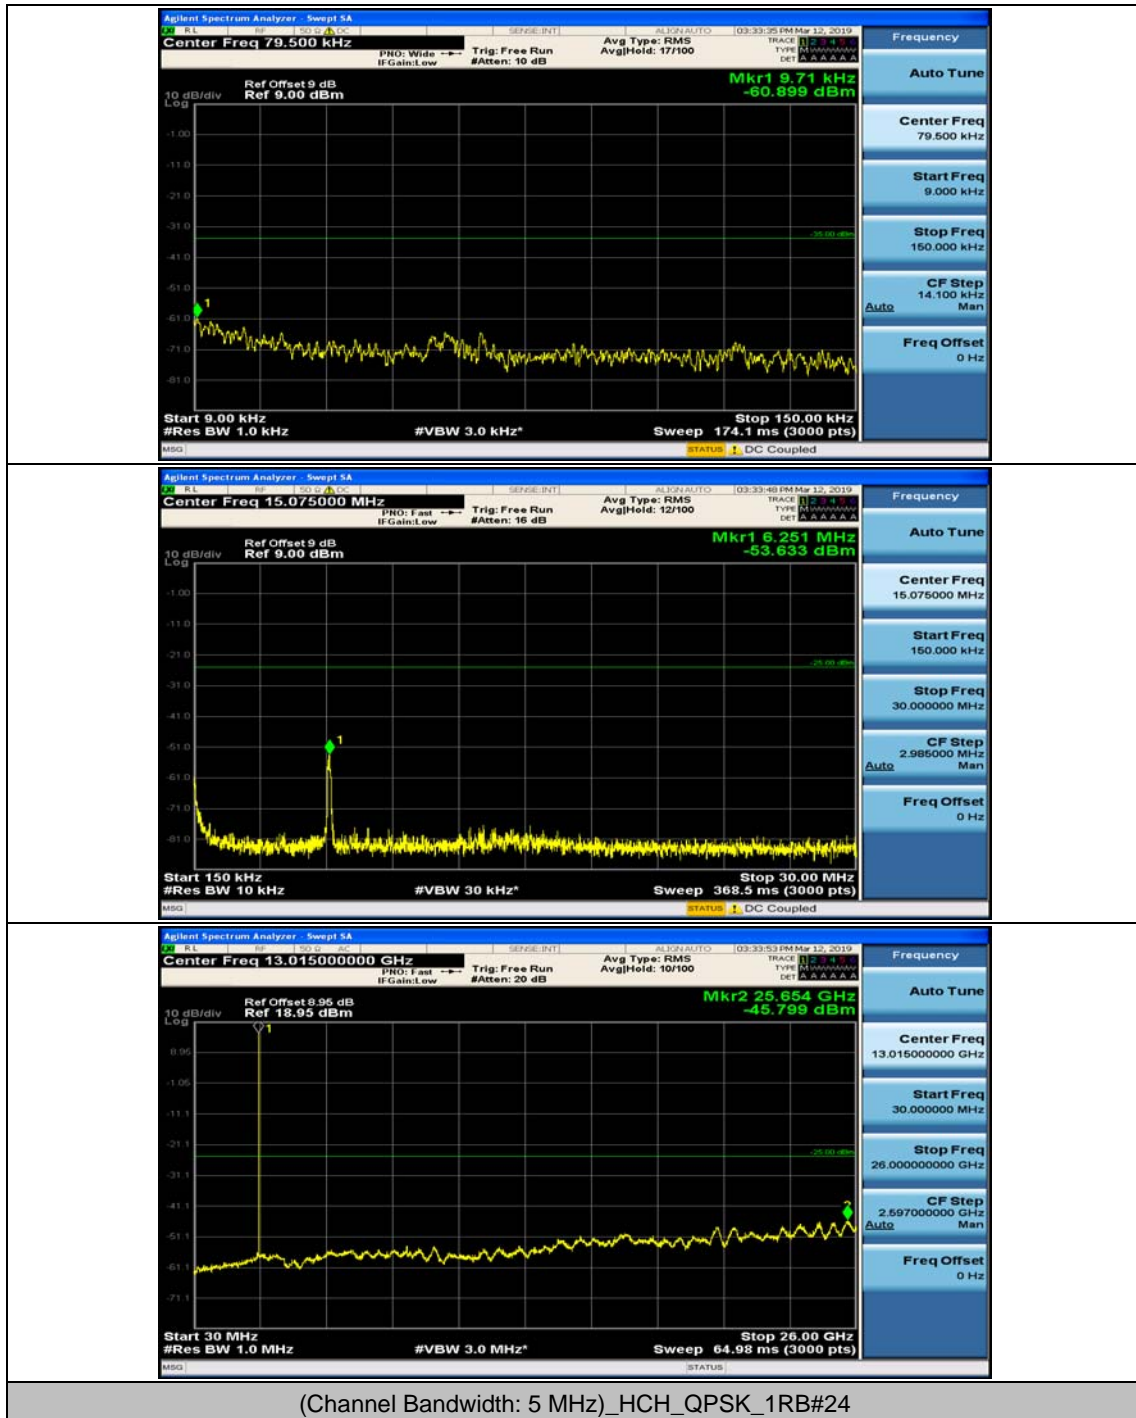

Test Graphs

Channel Bandwidth: 5 MHz

(Channel Bandwidth: 5 MHz)_MCH_QPSK_1RB#0

(Channel Bandwidth: 5 MHz)_MCH_QPSK_1RB#12

(Channel Bandwidth: 5 MHz)_HCH_QPSK_1RB#0

(Channel Bandwidth: 5 MHz)_HCH_QPSK_1RB#12