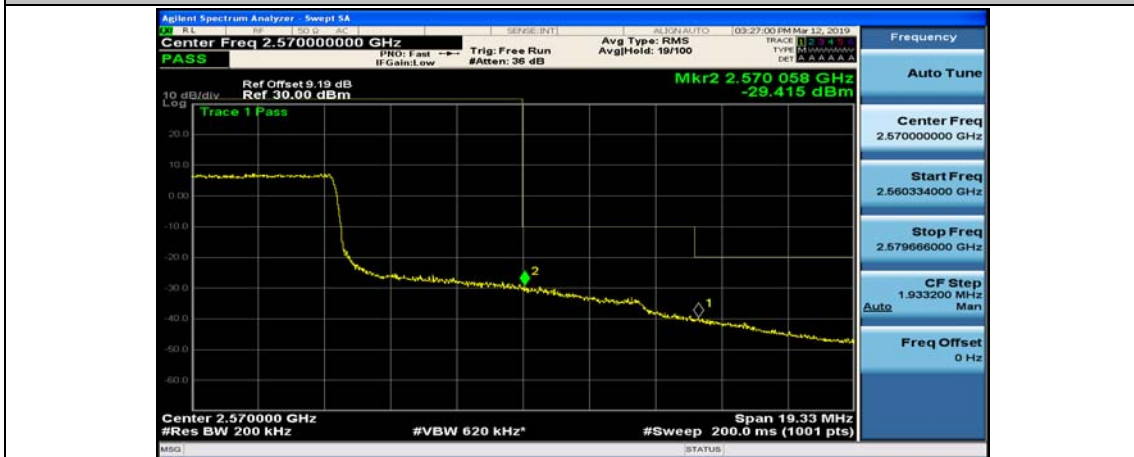

Channel Bandwidth: 20 MHz

(Channel Bandwidth:20 MHz)_LCH_QPSK_50RB#25

(Channel Bandwidth:20 MHz)_LCH_QPSK_50RB#50

(Channel Bandwidth:20 MHz)_LCH_QPSK_100RB#0

(Channel Bandwidth:20 MHz)_HCH_QPSK_1RB#0

(Channel Bandwidth:20 MHz)_HCH_QPSK_1RB#49

(Channel Bandwidth:20 MHz)_HCH_QPSK_1RB#99

(Channel Bandwidth:20 MHz)_HCH_QPSK_50RB#0

(Channel Bandwidth:20 MHz)_HCH_QPSK_50RB#25

(Channel Bandwidth:20 MHz)_HCH_QPSK_50RB#50

(Channel Bandwidth:20 MHz)_HCH_QPSK_100RB#0