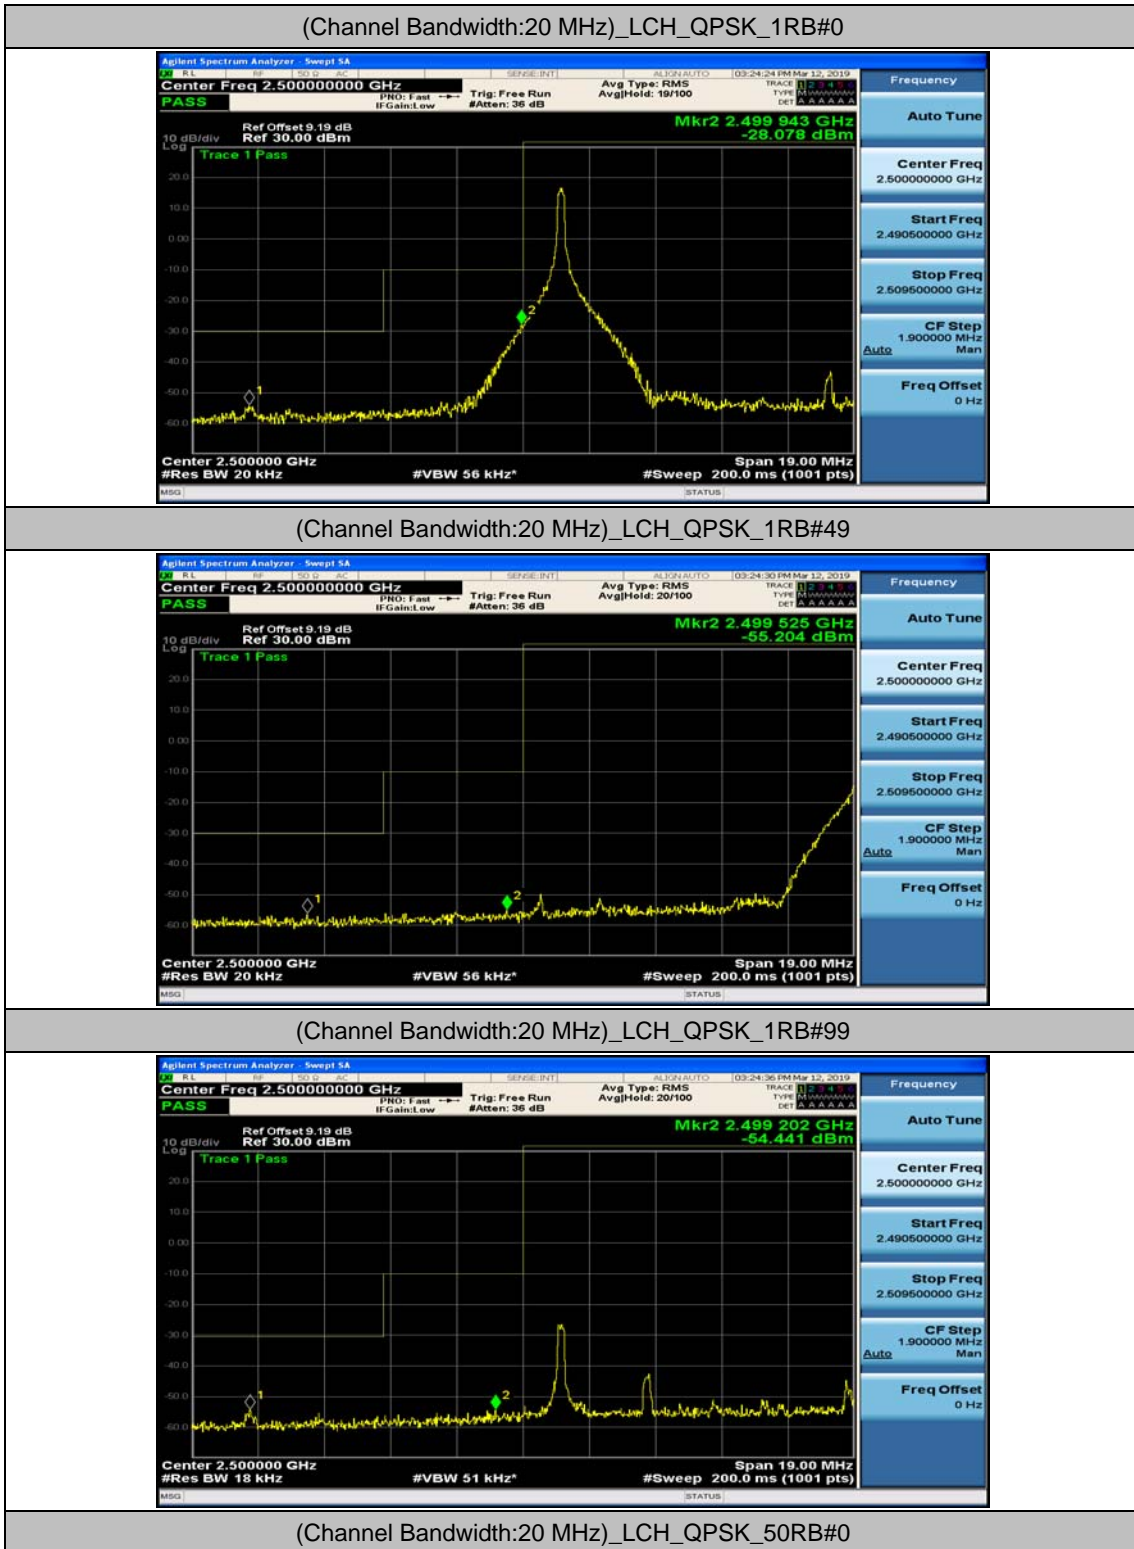

Channel Bandwidth: 20 MHz

(Channel Bandwidth:20 MHz)_LCH_QPSK_50RB#25

(Channel Bandwidth:20 MHz)_LCH_QPSK_50RB#50

(Channel Bandwidth:20 MHz)_LCH_QPSK_100RB#0

(Channel Bandwidth:20 MHz)_HCH_QPSK_1RB#0

(Channel Bandwidth:20 MHz)_HCH_QPSK_1RB#49

(Channel Bandwidth:20 MHz)_HCH_QPSK_1RB#99

(Channel Bandwidth:20 MHz)_HCH_QPSK_50RB#0

(Channel Bandwidth:20 MHz)_HCH_QPSK_50RB#25

(Channel Bandwidth:20 MHz)_HCH_QPSK_50RB#50

(Channel Bandwidth:20 MHz)_HCH_QPSK_100RB#0