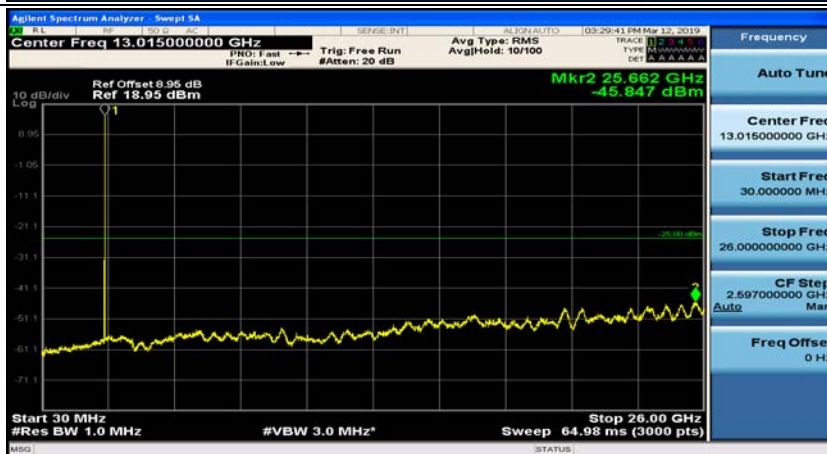

(Channel Bandwidth: 5 MHz)_LCH_16QAM_1RB#0

(Channel Bandwidth: 5 MHz)_LCH_16QAM_1RB#12