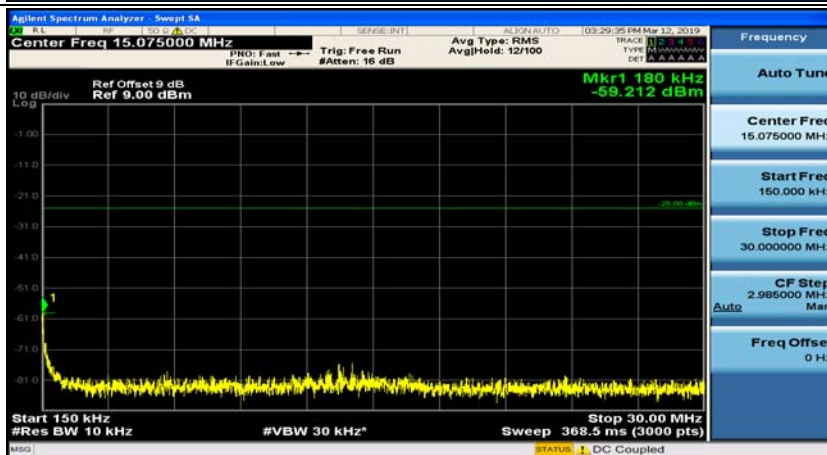

(Channel Bandwidth: 5 MHz)_LCH_16QAM_1RB#0

(Channel Bandwidth: 5 MHz)_LCH_16QAM_1RB#12