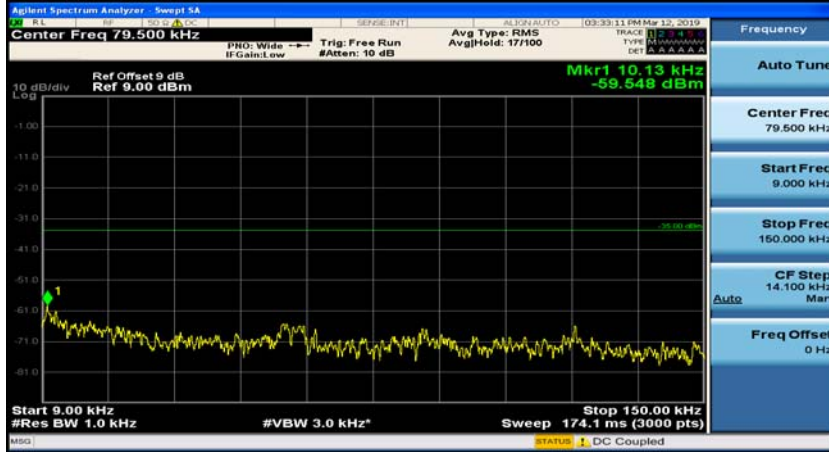

Test Graphs

Channel Bandwidth: 5 MHz

(Channel Bandwidth: 5 MHz)_MCH_QPSK_1RB#0

(Channel Bandwidth: 5 MHz)_MCH_QPSK_1RB#12

(Channel Bandwidth: 5 MHz)_HCH_QPSK_1RB#0

(Channel Bandwidth: 5 MHz)_HCH_QPSK_1RB#12