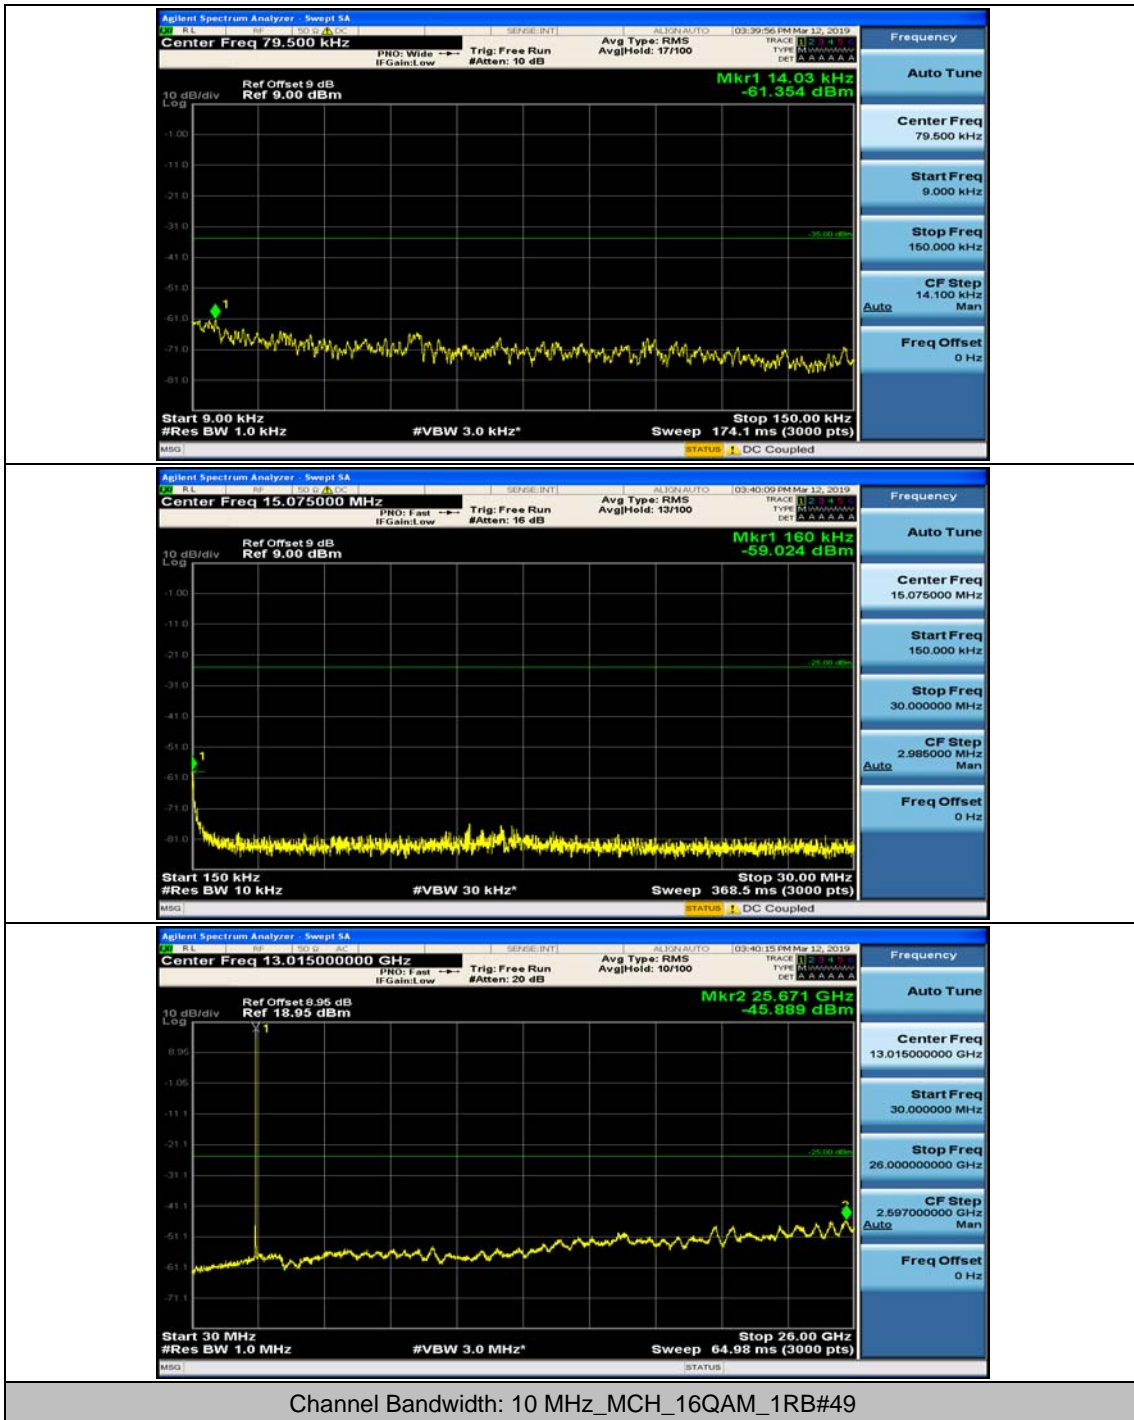

Channel Bandwidth: 10 MHz_LCH_16QAM_1RB#0

Channel Bandwidth: 10 MHz_LCH_16QAM_1RB#24

Channel Bandwidth: 10 MHz_MCH_16QAM_1RB#0

Channel Bandwidth: 10 MHz_MCH_16QAM_1RB#24

Channel Bandwidth: 10 MHz_HCH_16QAM_1RB#0

Channel Bandwidth: 10 MHz_HCH_16QAM_1RB#24