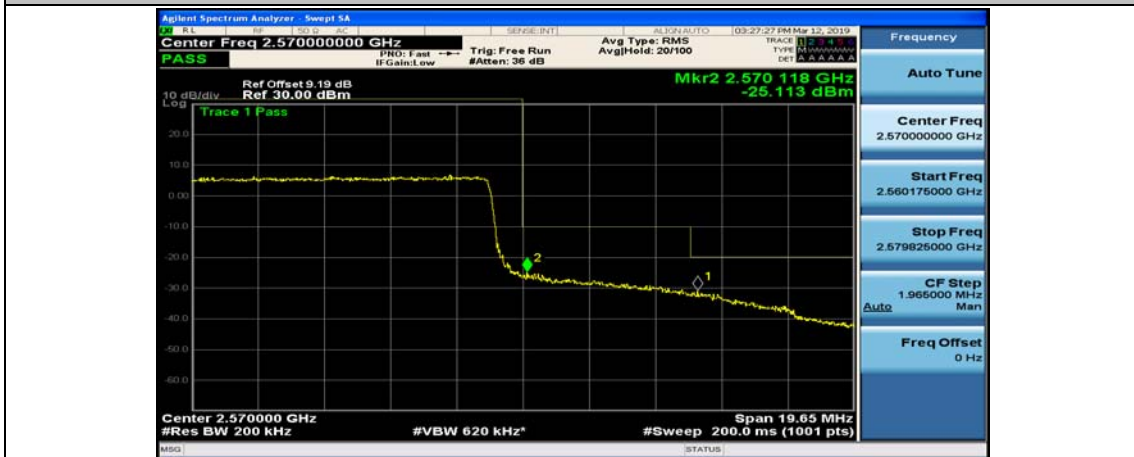

(Channel Bandwidth:20 MHz)_LCH_16QAM_50RB#50

(Channel Bandwidth:20 MHz)_LCH_16QAM_100RB#0

(Channel Bandwidth:20 MHz)_HCH_16QAM_1RB#0

(Channel Bandwidth:20 MHz)_HCH_16QAM_1RB#49

(Channel Bandwidth:20 MHz)_HCH_16QAM_1RB#99

(Channel Bandwidth:20 MHz)_HCH_16QAM_50RB#0

(Channel Bandwidth:20 MHz)_HCH_16QAM_50RB#25

(Channel Bandwidth:20 MHz)_HCH_16QAM_50RB#50

(Channel Bandwidth:20 MHz)_HCH_16QAM_100RB#0

Appendix E: Conducted Spurious Emission