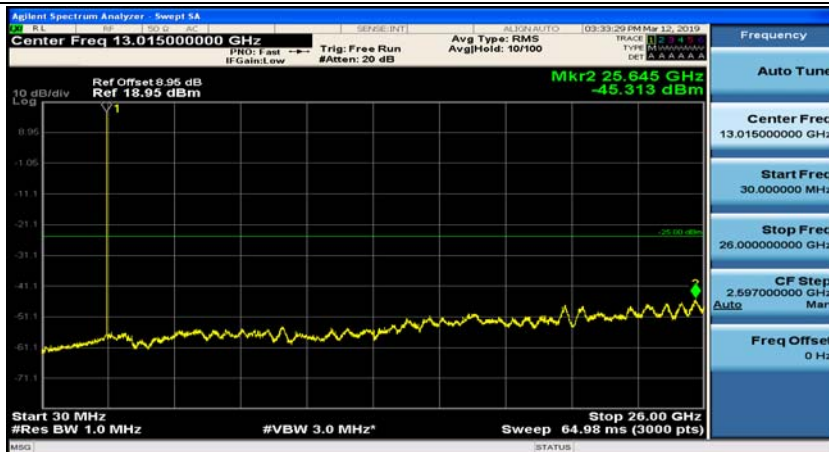

Test Graphs

Channel Bandwidth: 5 MHz

(Channel Bandwidth: 5 MHz)_MCH_QPSK_1RB#0

(Channel Bandwidth: 5 MHz)_MCH_QPSK_1RB#12

(Channel Bandwidth: 5 MHz)_HCH_QPSK_1RB#0

(Channel Bandwidth: 5 MHz)_HCH_QPSK_1RB#12