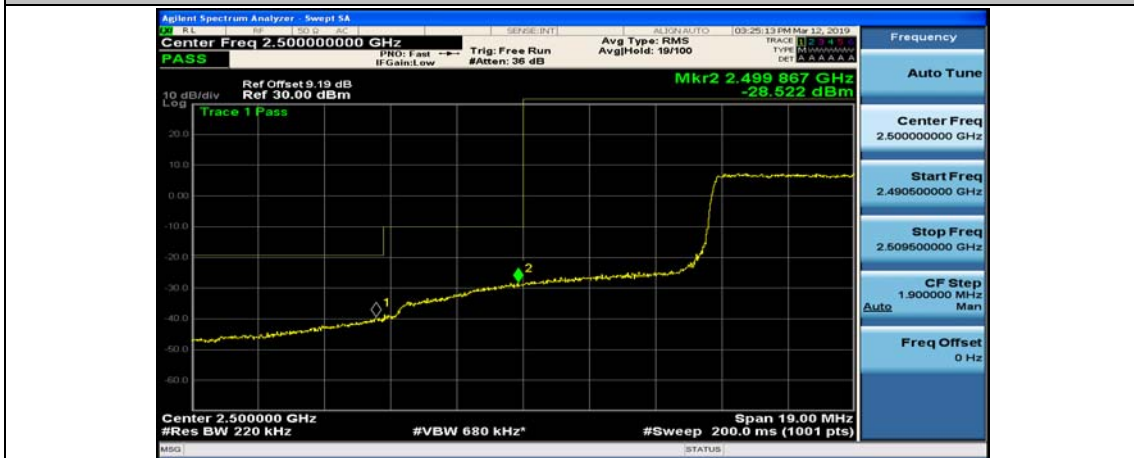

Channel Bandwidth: 20 MHz

(Channel Bandwidth:20 MHz)_LCH_QPSK_50RB#25

(Channel Bandwidth:20 MHz)_LCH_QPSK_50RB#50

(Channel Bandwidth:20 MHz)_LCH_QPSK_100RB#0

(Channel Bandwidth:20 MHz)_HCH_QPSK_1RB#0

(Channel Bandwidth:20 MHz)_HCH_QPSK_1RB#49

(Channel Bandwidth:20 MHz)_HCH_QPSK_1RB#99

(Channel Bandwidth:20 MHz)_HCH_QPSK_50RB#0

(Channel Bandwidth:20 MHz)_HCH_QPSK_50RB#25

(Channel Bandwidth:20 MHz)_HCH_QPSK_50RB#50

(Channel Bandwidth:20 MHz)_HCH_QPSK_100RB#0