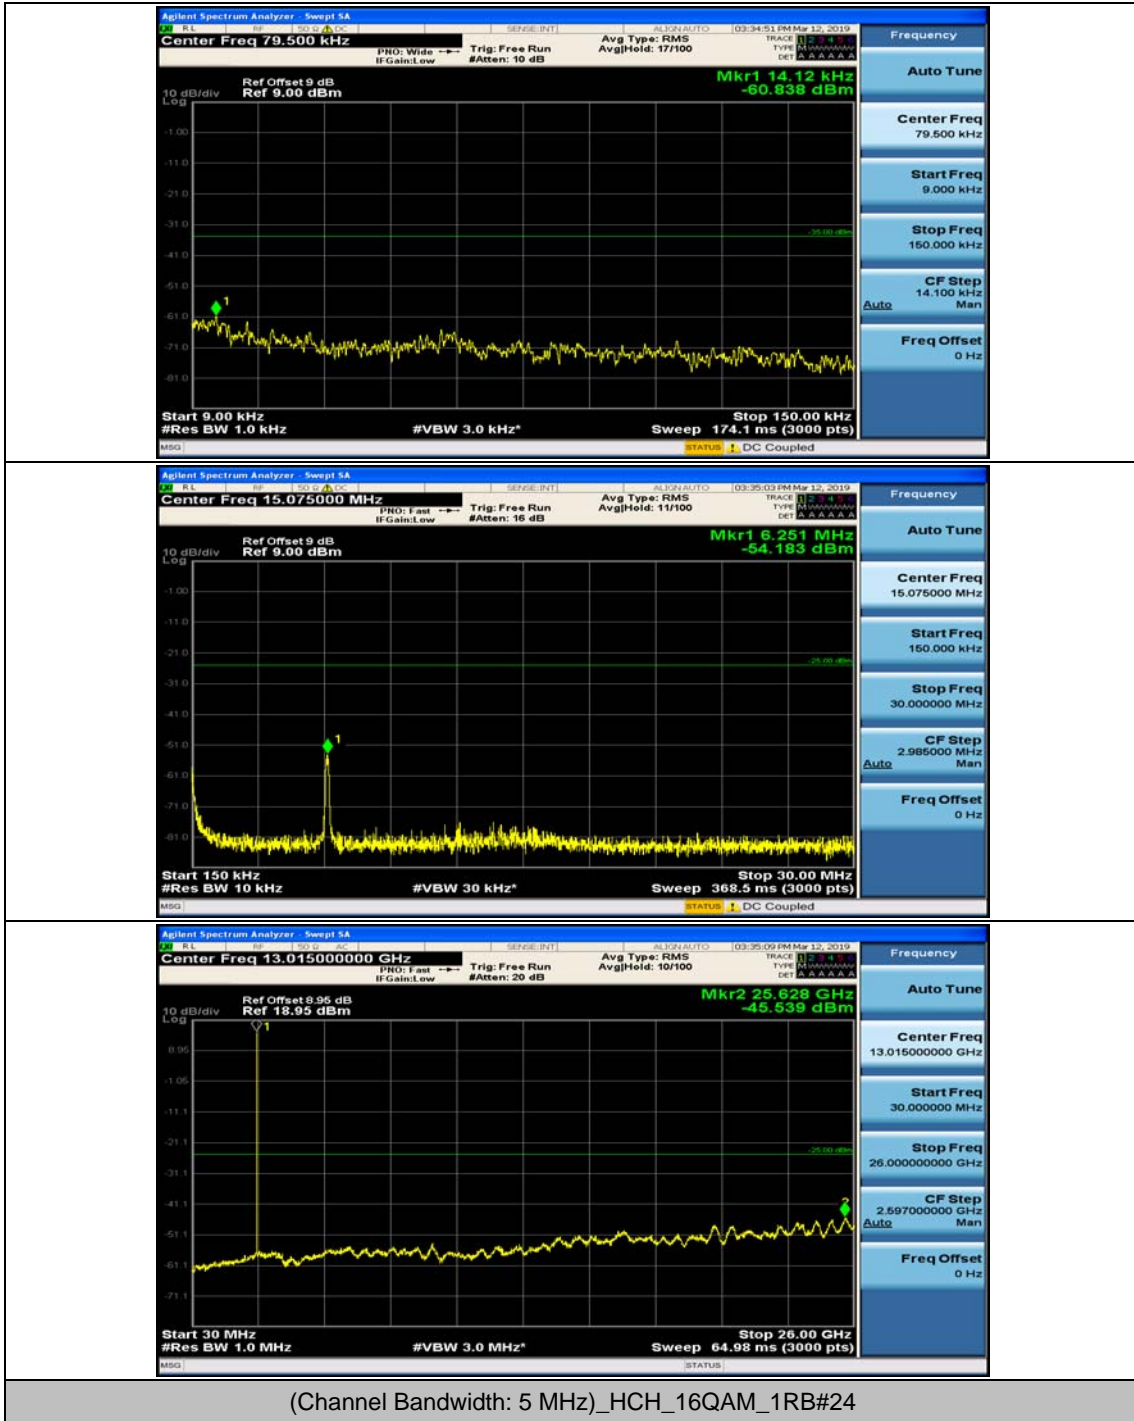

(Channel Bandwidth: 5 MHz)_HCH_16QAM_1RB#12