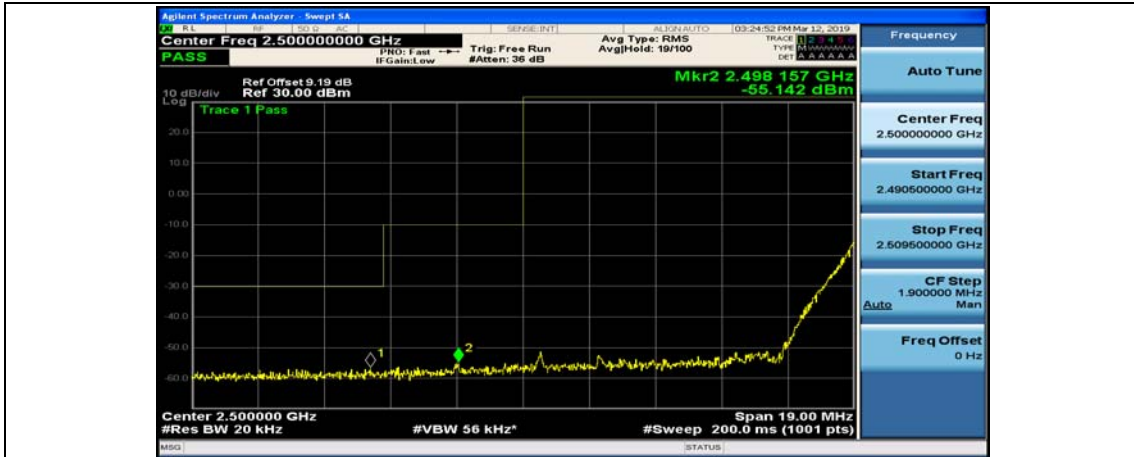

(Channel Bandwidth:20 MHz)_HCH_QPSK_1RB#99

(Channel Bandwidth:20 MHz)_HCH_QPSK_50RB#0

(Channel Bandwidth:20 MHz)_HCH_QPSK_50RB#25

(Channel Bandwidth:20 MHz)_HCH_QPSK_50RB#50

(Channel Bandwidth:20 MHz)_HCH_QPSK_100RB#0

(Channel Bandwidth:20 MHz)_LCH_16QAM_1RB#0

(Channel Bandwidth:20 MHz)_LCH_16QAM_1RB#49

(Channel Bandwidth:20 MHz)_LCH_16QAM_1RB#99

(Channel Bandwidth:20 MHz)_LCH_16QAM_50RB#0

(Channel Bandwidth:20 MHz)_LCH_16QAM_50RB#25