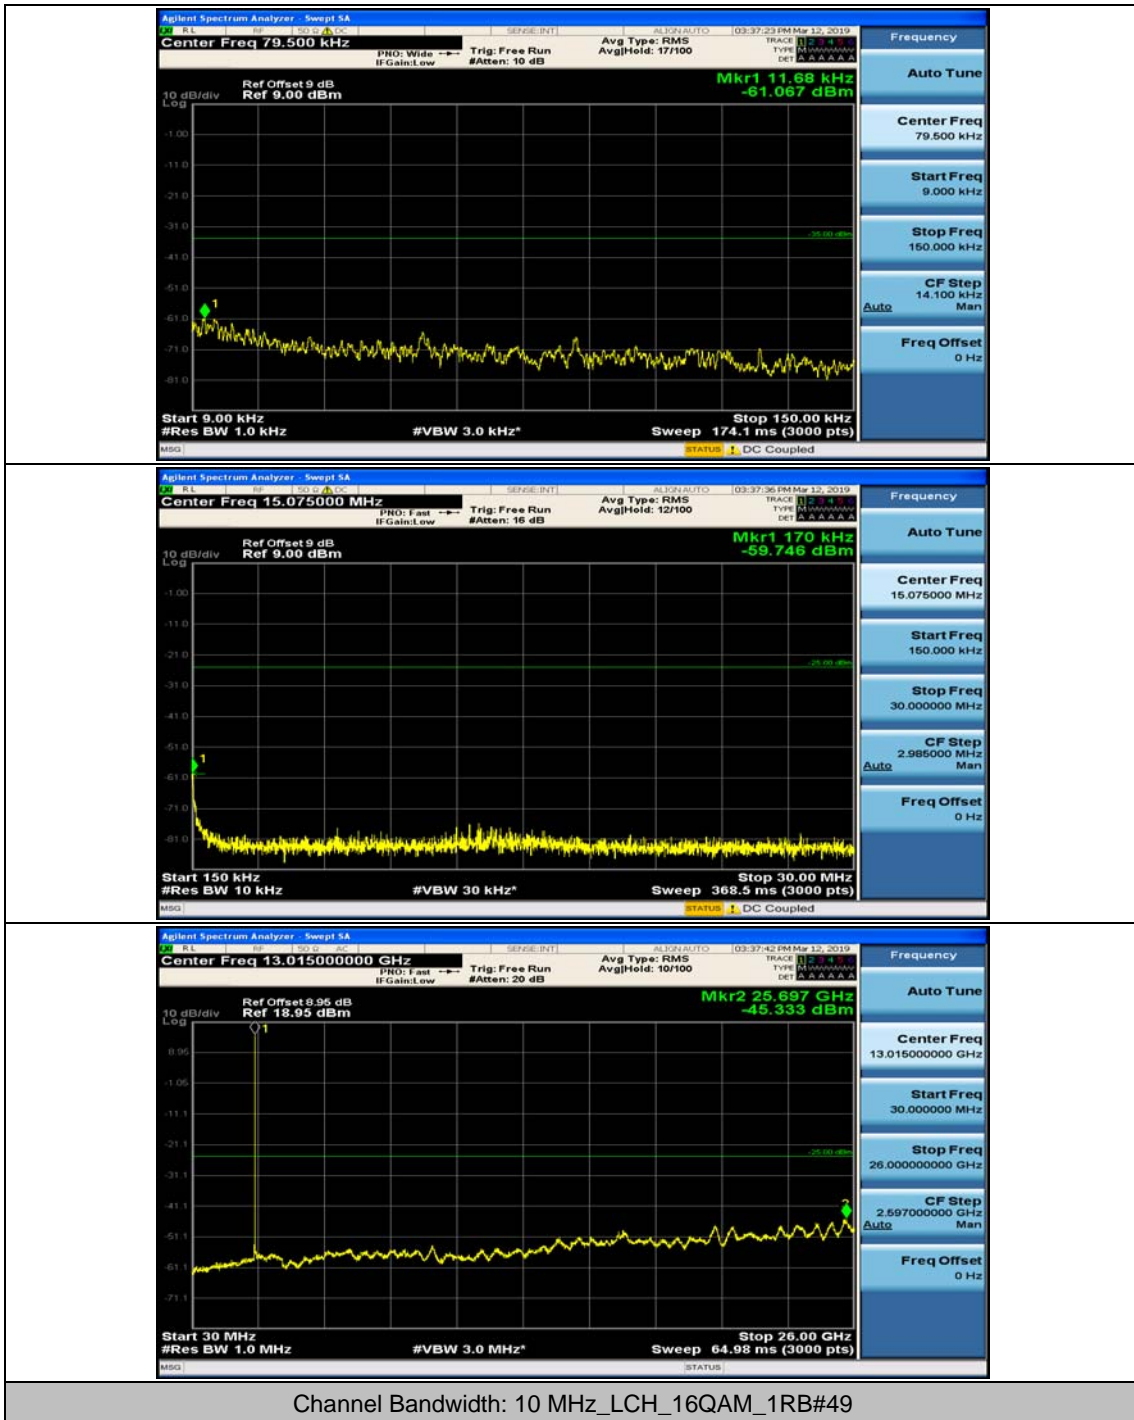

(Channel Bandwidth: 5 MHz)_HCH_16QAM_1RB#12

Channel Bandwidth: 10 MHz

Channel Bandwidth: 10 MHz_MCH_QPSK_1RB#0

Channel Bandwidth: 10 MHz_MCH_QPSK_1RB#24

Channel Bandwidth: 10 MHz_HCH_QPSK_1RB#0

Channel Bandwidth: 10 MHz_HCH_QPSK_1RB#24

Channel Bandwidth: 10 MHz_LCH_16QAM_1RB#0

Channel Bandwidth: 10 MHz_LCH_16QAM_1RB#24

Channel Bandwidth: 10 MHz_MCH_16QAM_1RB#0

Channel Bandwidth: 10 MHz_MCH_16QAM_1RB#24

Channel Bandwidth: 10 MHz_HCH_16QAM_1RB#0