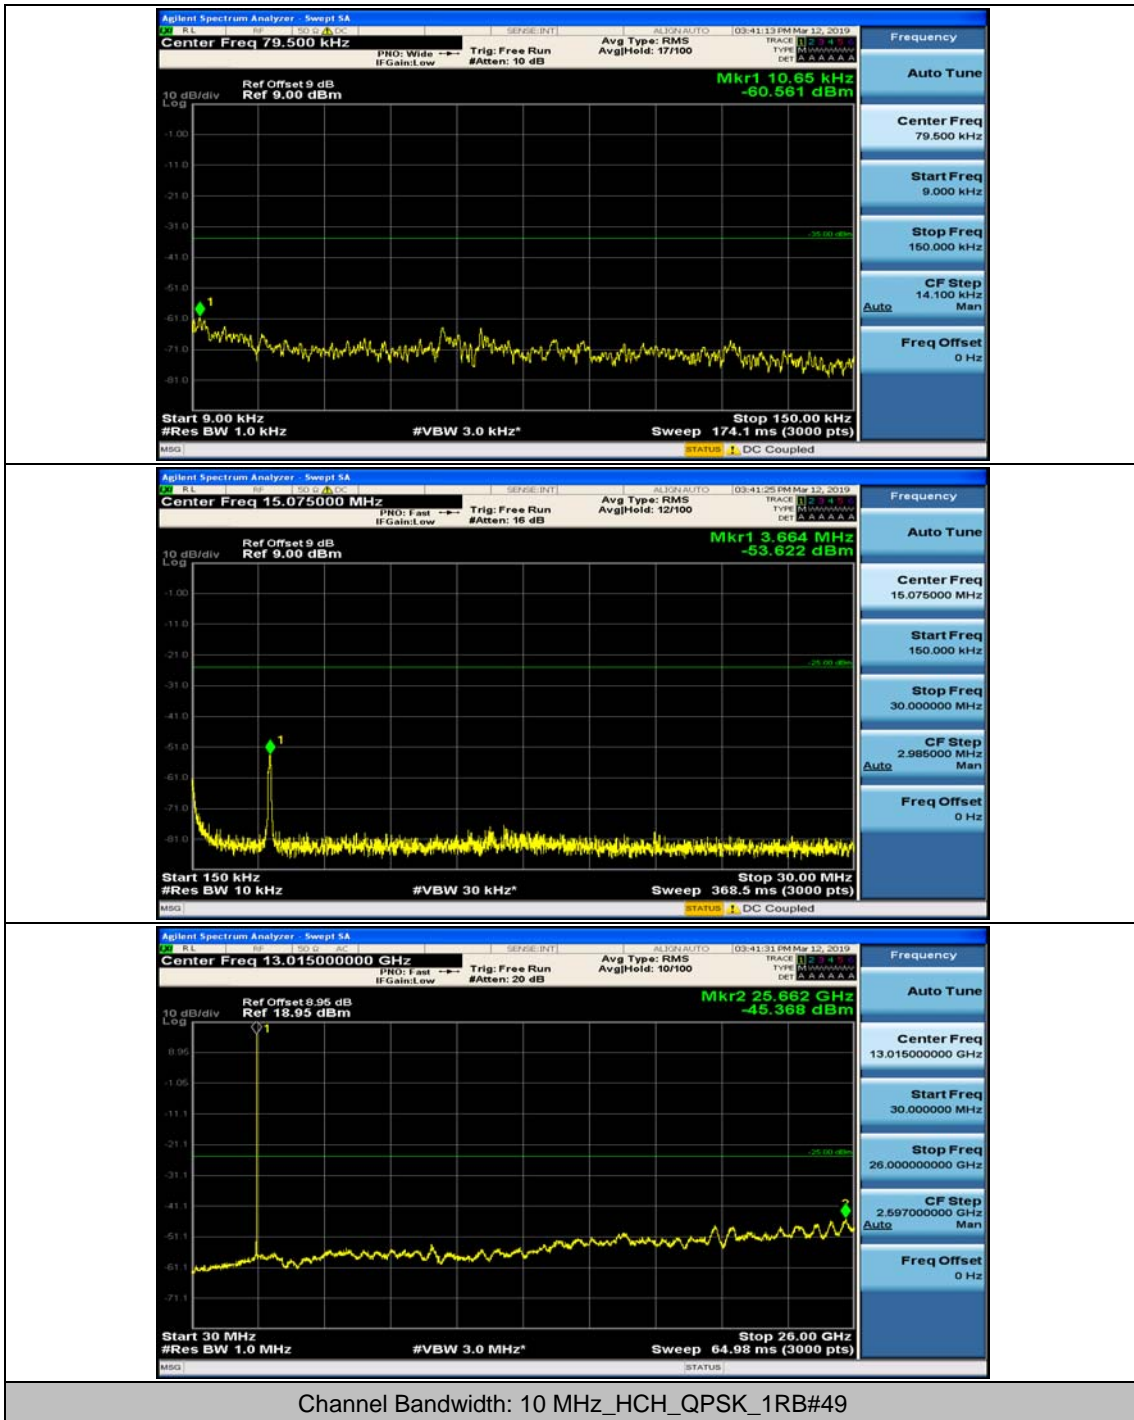

(Channel Bandwidth: 5 MHz)_HCH_16QAM_1RB#12

Channel Bandwidth: 10 MHz

Channel Bandwidth: 10 MHz_MCH_QPSK_1RB#0

Channel Bandwidth: 10 MHz_MCH_QPSK_1RB#24

Channel Bandwidth: 10 MHz_HCH_QPSK_1RB#0

Channel Bandwidth: 10 MHz_HCH_QPSK_1RB#24

Channel Bandwidth: 10 MHz_LCH_16QAM_1RB#0

Channel Bandwidth: 10 MHz_LCH_16QAM_1RB#24

Channel Bandwidth: 10 MHz_MCH_16QAM_1RB#0

Channel Bandwidth: 10 MHz_MCH_16QAM_1RB#24

Channel Bandwidth: 10 MHz_HCH_16QAM_1RB#0