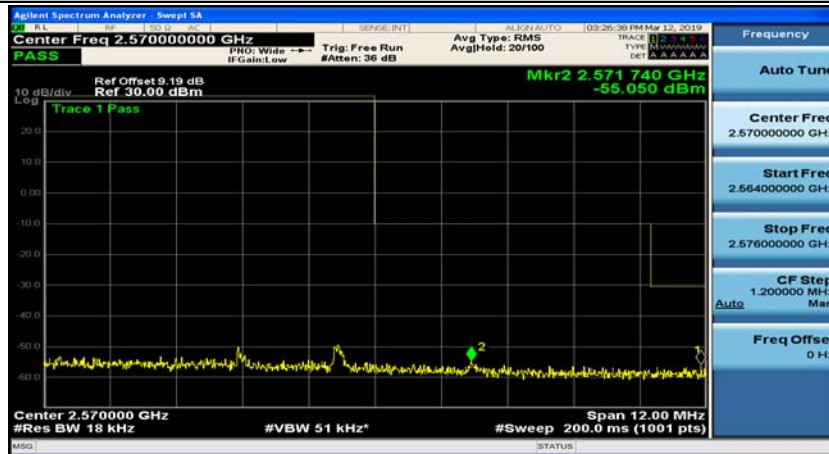

(Channel Bandwidth:20 MHz)_LCH_16QAM_50RB#50

(Channel Bandwidth:20 MHz)_LCH_16QAM_100RB#0

(Channel Bandwidth:20 MHz)_HCH_16QAM_1RB#0

(Channel Bandwidth:20 MHz)_HCH_16QAM_1RB#49

(Channel Bandwidth:20 MHz)_HCH_16QAM_1RB#99

(Channel Bandwidth:20 MHz)_HCH_16QAM_50RB#0

(Channel Bandwidth:20 MHz)_HCH_16QAM_50RB#25

(Channel Bandwidth:20 MHz)_HCH_16QAM_50RB#50

(Channel Bandwidth:20 MHz)_HCH_16QAM_100RB#0

Appendix E: Conducted Spurious Emission