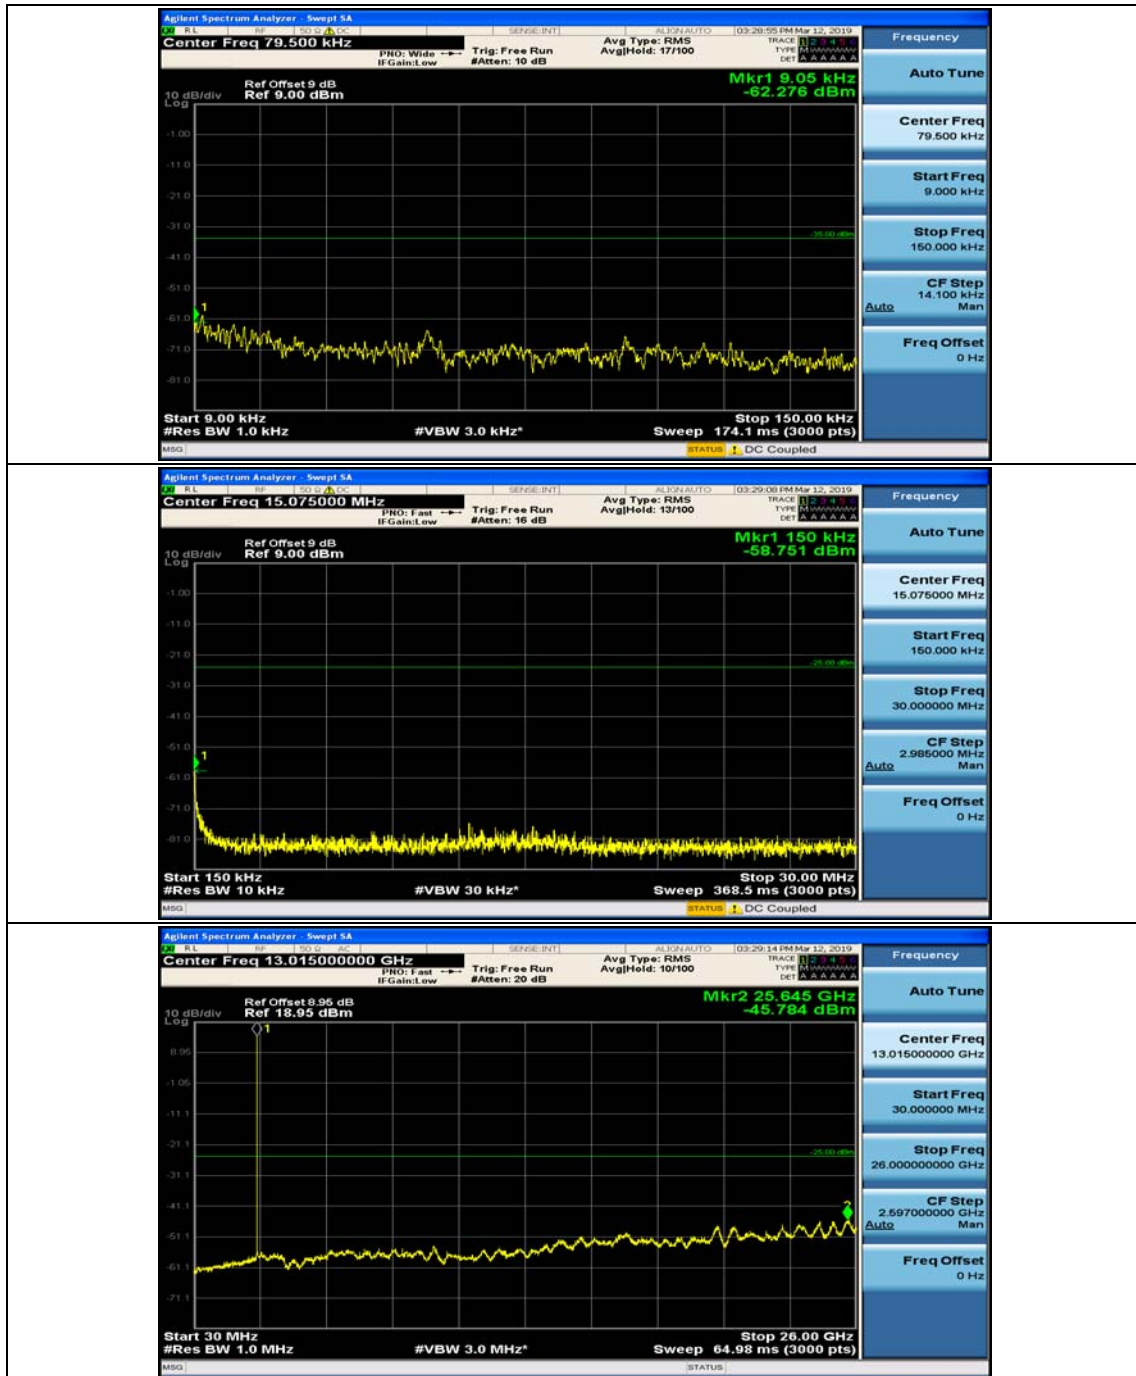

(Channel Bandwidth:20 MHz)_HCH_16QAM_50RB#0

(Channel Bandwidth:20 MHz)_HCH_16QAM_50RB#25

(Channel Bandwidth:20 MHz)_HCH_16QAM_50RB#50

(Channel Bandwidth:20 MHz)_HCH_16QAM_100RB#0

Appendix E: Conducted Spurious Emission

Test Graphs

Channel Bandwidth: 5 MHz

(Channel Bandwidth: 5 MHz)_MCH_QPSK_1RB#0

(Channel Bandwidth: 5 MHz)_MCH_QPSK_1RB#12

(Channel Bandwidth: 5 MHz)_HCH_QPSK_1RB#0

(Channel Bandwidth: 5 MHz)_HCH_QPSK_1RB#12