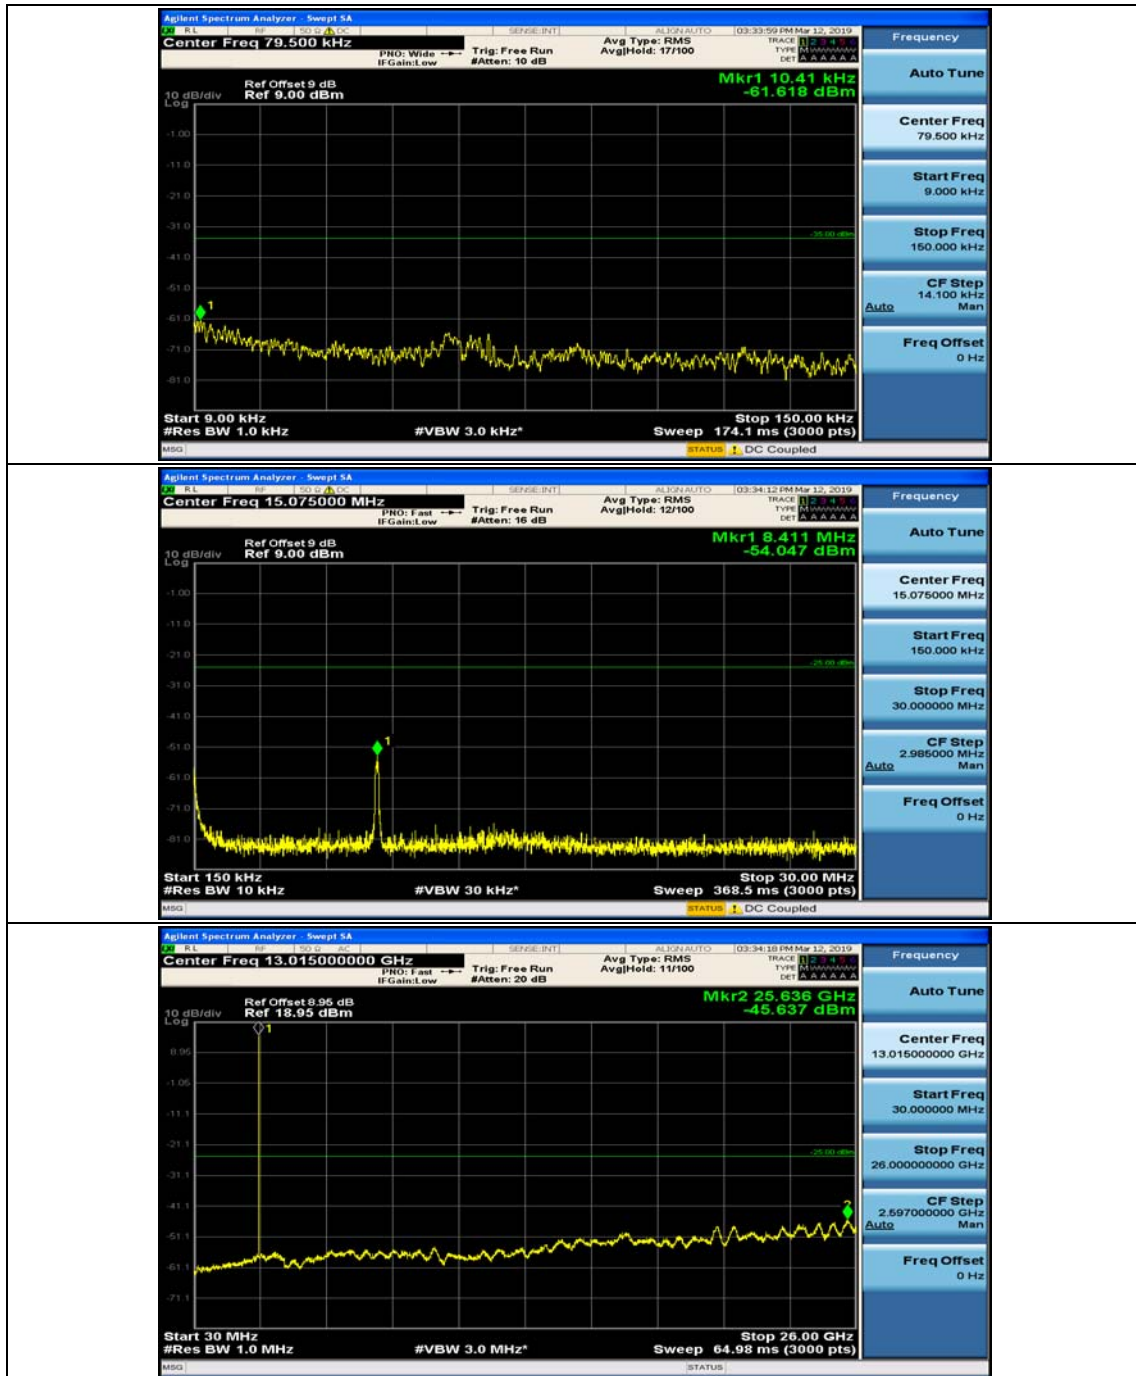

Test Graphs

Channel Bandwidth: 5 MHz

(Channel Bandwidth: 5 MHz)_MCH_QPSK_1RB#0

(Channel Bandwidth: 5 MHz)_MCH_QPSK_1RB#12

(Channel Bandwidth: 5 MHz)_HCH_QPSK_1RB#0

(Channel Bandwidth: 5 MHz)_HCH_QPSK_1RB#12