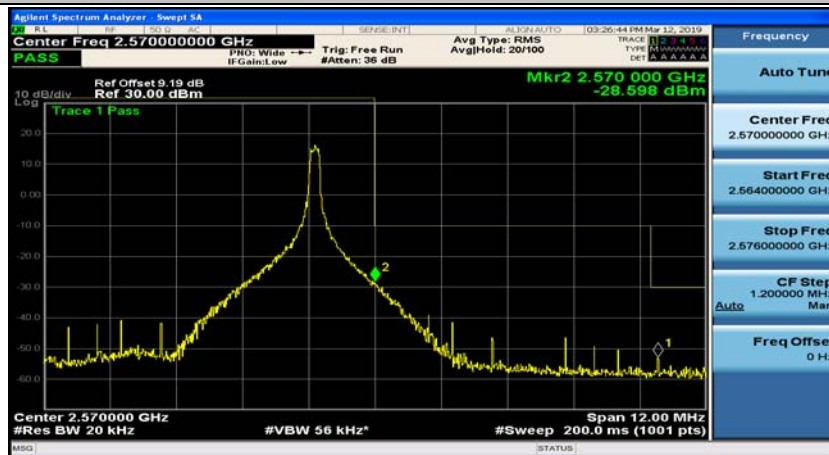

(Channel Bandwidth:20 MHz)_LCH_16QAM_50RB#50

(Channel Bandwidth:20 MHz)_LCH_16QAM_100RB#0

(Channel Bandwidth:20 MHz)_HCH_16QAM_1RB#0

(Channel Bandwidth:20 MHz)_HCH_16QAM_1RB#49

(Channel Bandwidth:20 MHz)_HCH_16QAM_1RB#99

(Channel Bandwidth:20 MHz)_HCH_16QAM_50RB#0

(Channel Bandwidth:20 MHz)_HCH_16QAM_50RB#25

(Channel Bandwidth:20 MHz)_HCH_16QAM_50RB#50

(Channel Bandwidth:20 MHz)_HCH_16QAM_100RB#0

Appendix E: Conducted Spurious Emission