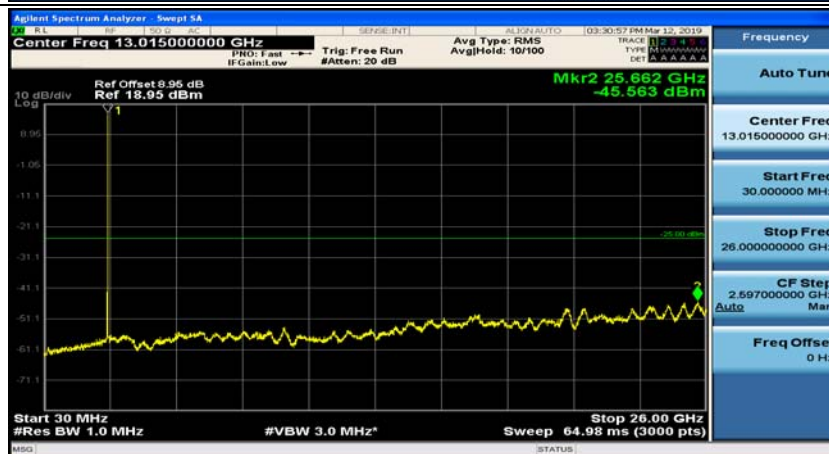

Test Graphs

Channel Bandwidth: 5 MHz

(Channel Bandwidth: 5 MHz)_MCH_QPSK_1RB#0

(Channel Bandwidth: 5 MHz)_MCH_QPSK_1RB#12

(Channel Bandwidth: 5 MHz)_HCH_QPSK_1RB#0

(Channel Bandwidth: 5 MHz)_HCH_QPSK_1RB#12