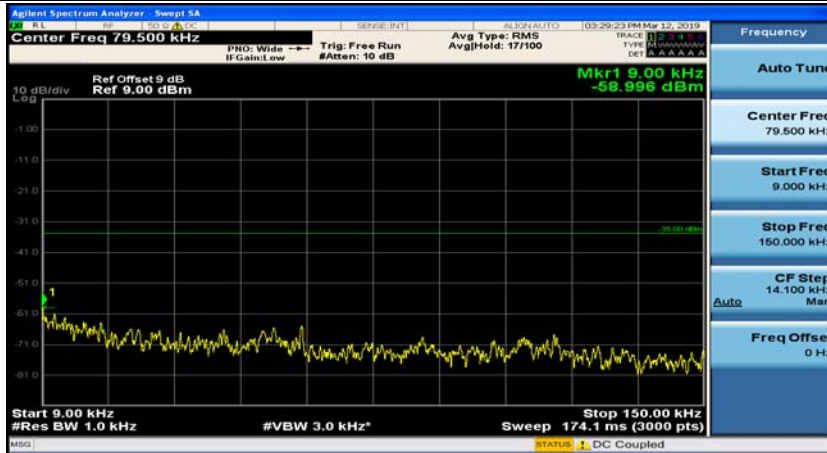

(Channel Bandwidth: 5 MHz)_LCH_16QAM_1RB#0

(Channel Bandwidth: 5 MHz)_LCH_16QAM_1RB#12