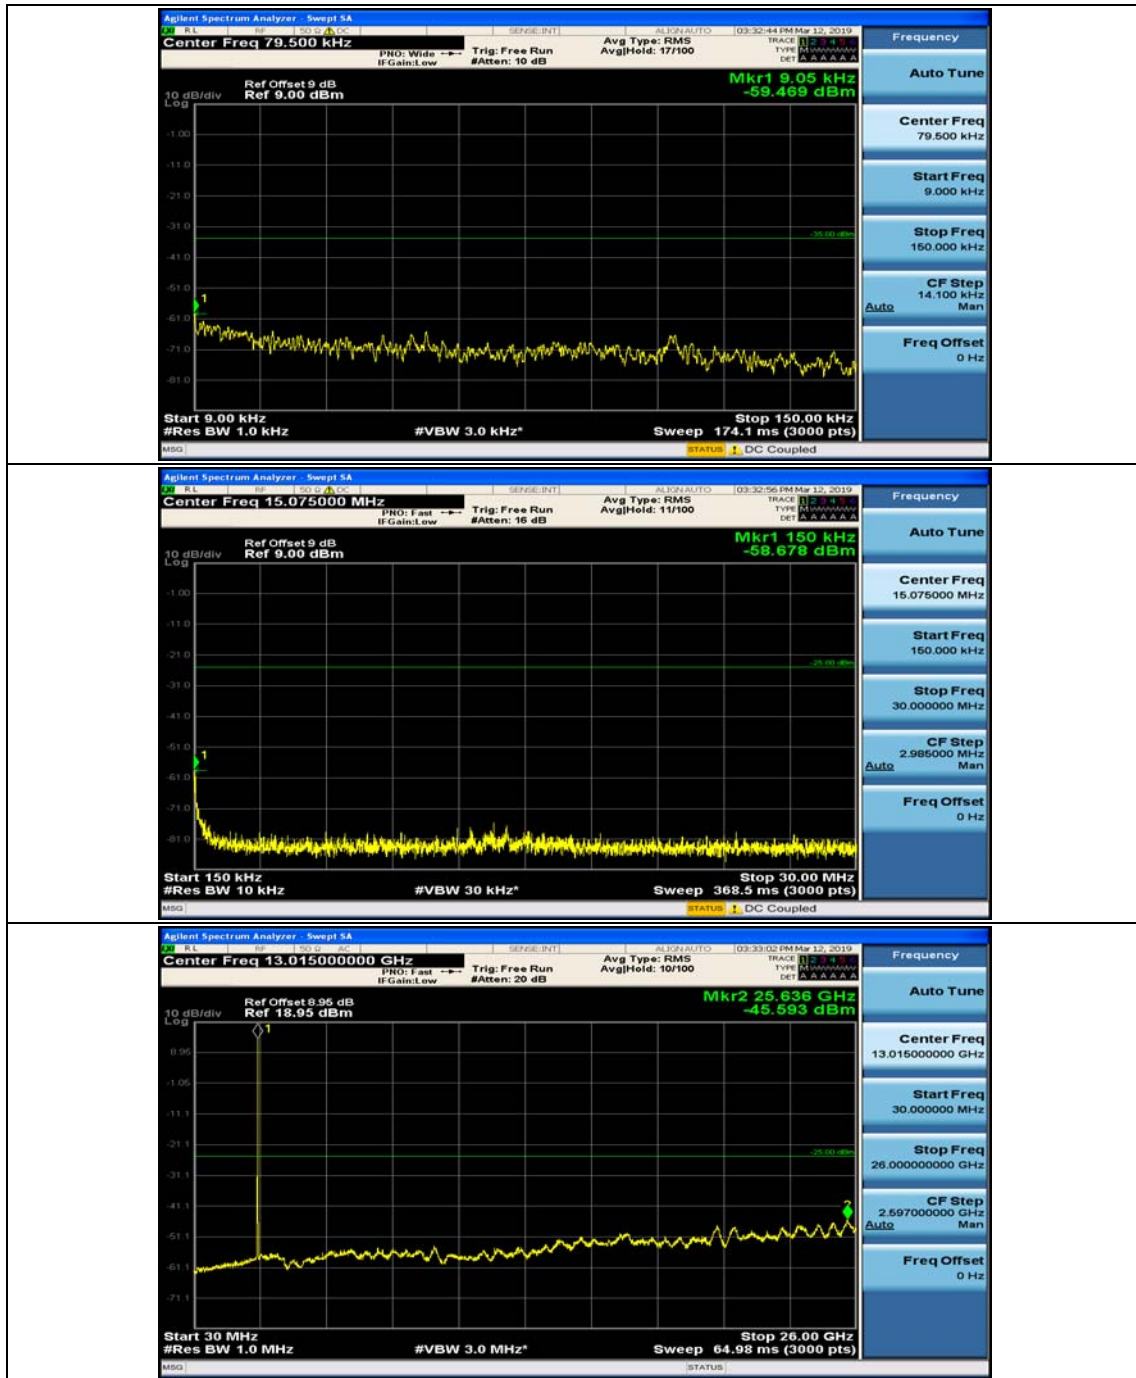

(Channel Bandwidth: 5 MHz)_LCH_16QAM_1RB#0

(Channel Bandwidth: 5 MHz)_LCH_16QAM_1RB#12

(Channel Bandwidth: 5 MHz)_MCH_16QAM_1RB#0

(Channel Bandwidth: 5 MHz)_MCH_16QAM_1RB#12

(Channel Bandwidth: 5 MHz)_HCH_16QAM_1RB#0