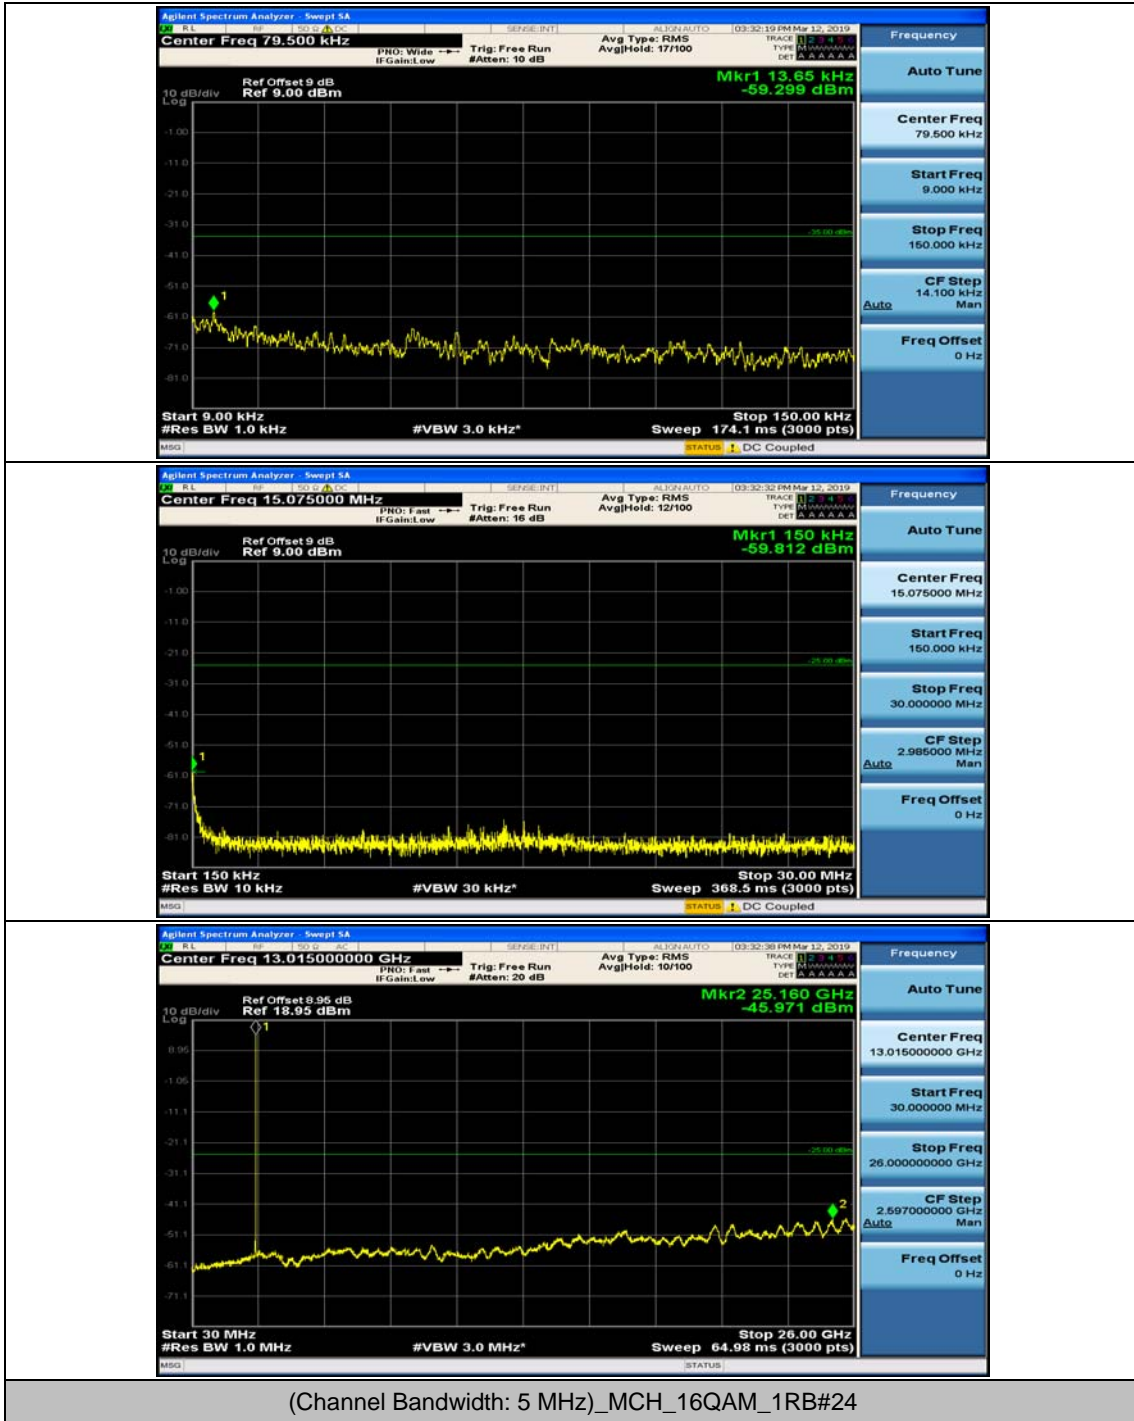

Test Graphs

Channel Bandwidth: 5 MHz

(Channel Bandwidth: 5 MHz)_MCH_QPSK_1RB#0

(Channel Bandwidth: 5 MHz)_MCH_QPSK_1RB#12

(Channel Bandwidth: 5 MHz)_HCH_QPSK_1RB#0

(Channel Bandwidth: 5 MHz)_HCH_QPSK_1RB#12

(Channel Bandwidth: 5 MHz)_LCH_16QAM_1RB#0

(Channel Bandwidth: 5 MHz)_LCH_16QAM_1RB#12

(Channel Bandwidth: 5 MHz)_MCH_16QAM_1RB#0

(Channel Bandwidth: 5 MHz)_MCH_16QAM_1RB#12

(Channel Bandwidth: 5 MHz)_HCH_16QAM_1RB#0