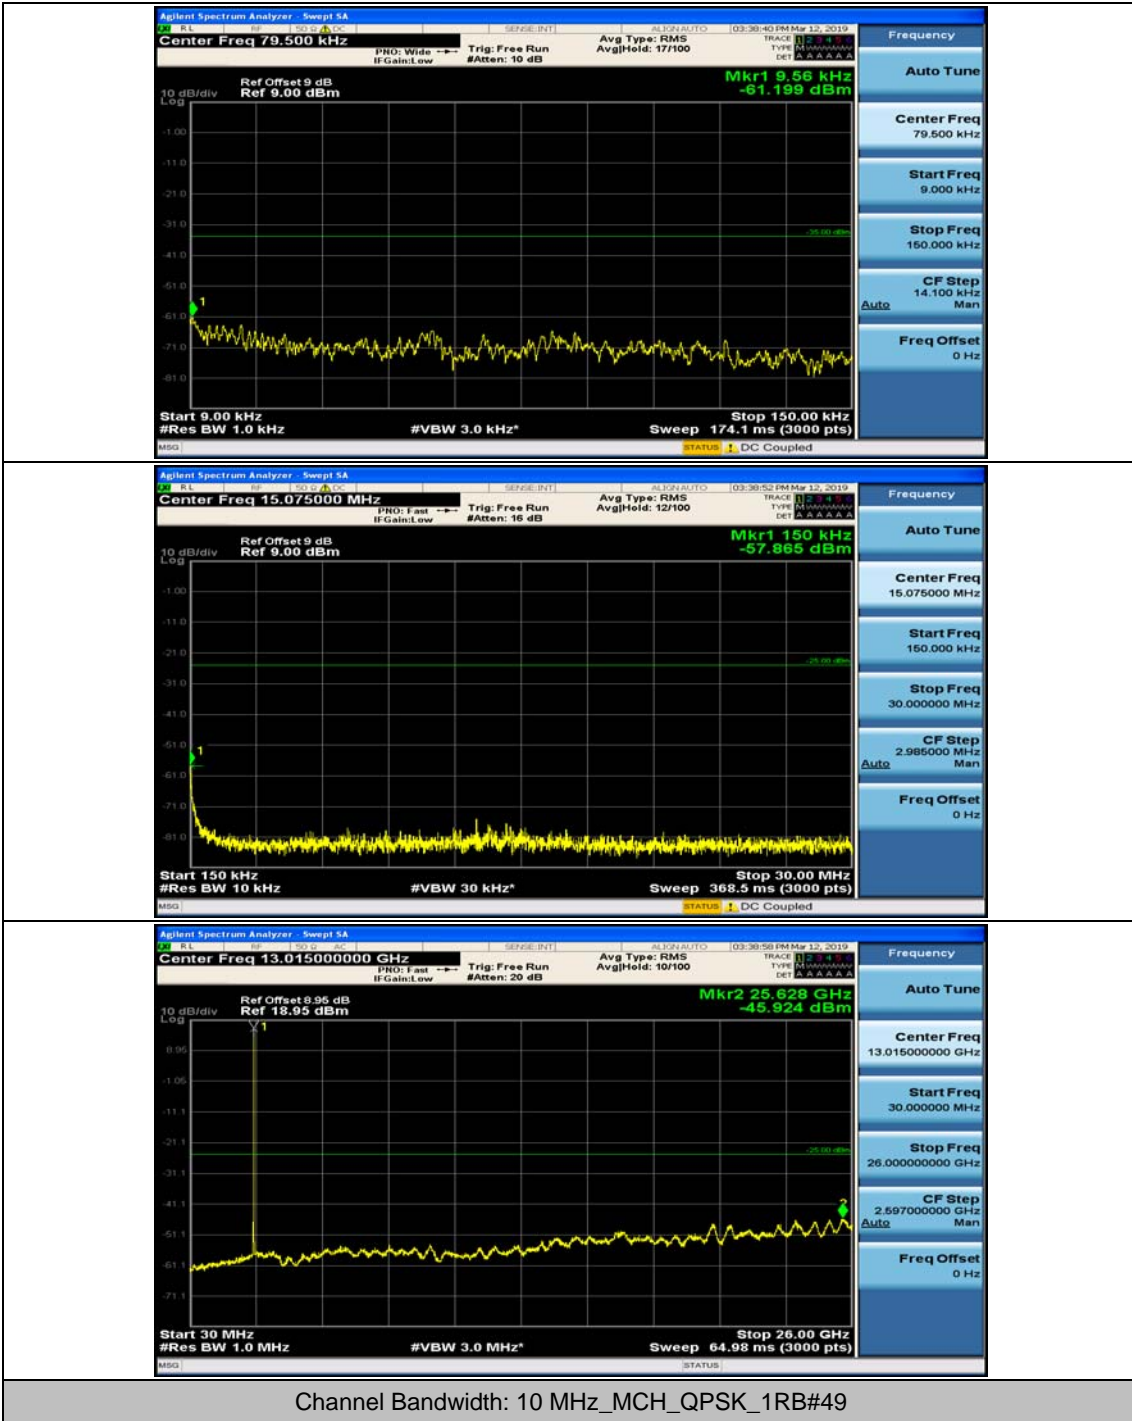

(Channel Bandwidth: 5 MHz)_HCH_16QAM_1RB#12

Channel Bandwidth: 10 MHz

Channel Bandwidth: 10 MHz_MCH_QPSK_1RB#0

Channel Bandwidth: 10 MHz_MCH_QPSK_1RB#24

Channel Bandwidth: 10 MHz_HCH_QPSK_1RB#0

Channel Bandwidth: 10 MHz_HCH_QPSK_1RB#24

Channel Bandwidth: 10 MHz_LCH_16QAM_1RB#0

Channel Bandwidth: 10 MHz_LCH_16QAM_1RB#24

Channel Bandwidth: 10 MHz_MCH_16QAM_1RB#0

Channel Bandwidth: 10 MHz_MCH_16QAM_1RB#24

Channel Bandwidth: 10 MHz_HCH_16QAM_1RB#0