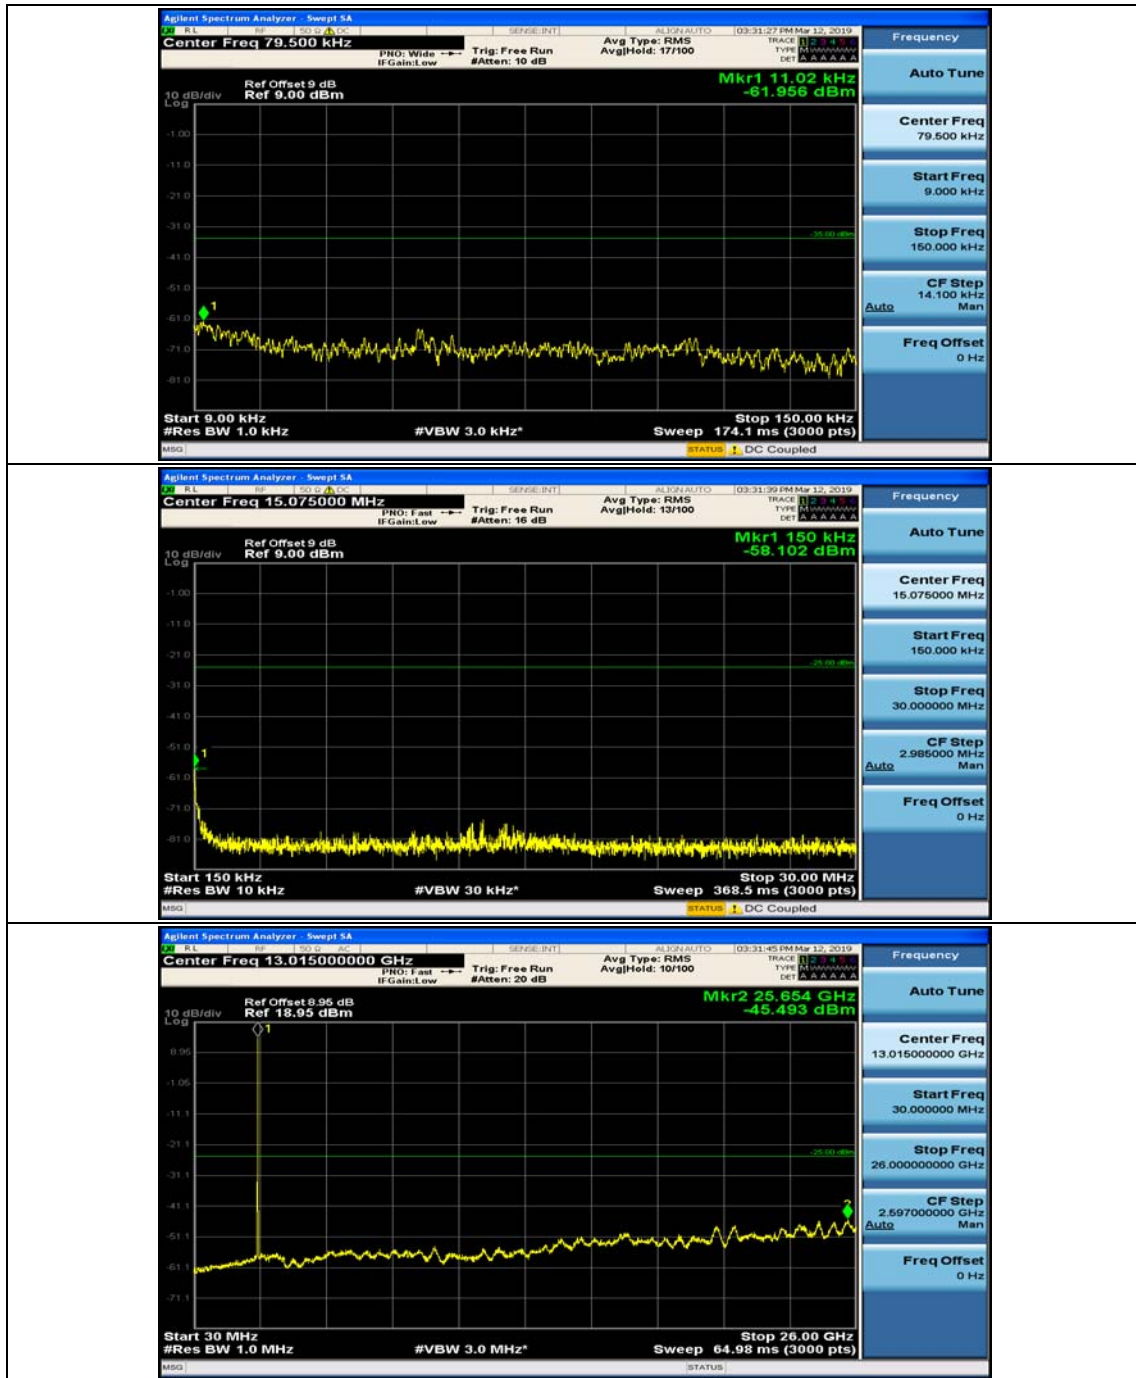

Test Graphs

Channel Bandwidth: 5 MHz

(Channel Bandwidth: 5 MHz)_MCH_QPSK_1RB#0

(Channel Bandwidth: 5 MHz)_MCH_QPSK_1RB#12

(Channel Bandwidth: 5 MHz)_HCH_QPSK_1RB#0

(Channel Bandwidth: 5 MHz)_HCH_QPSK_1RB#12