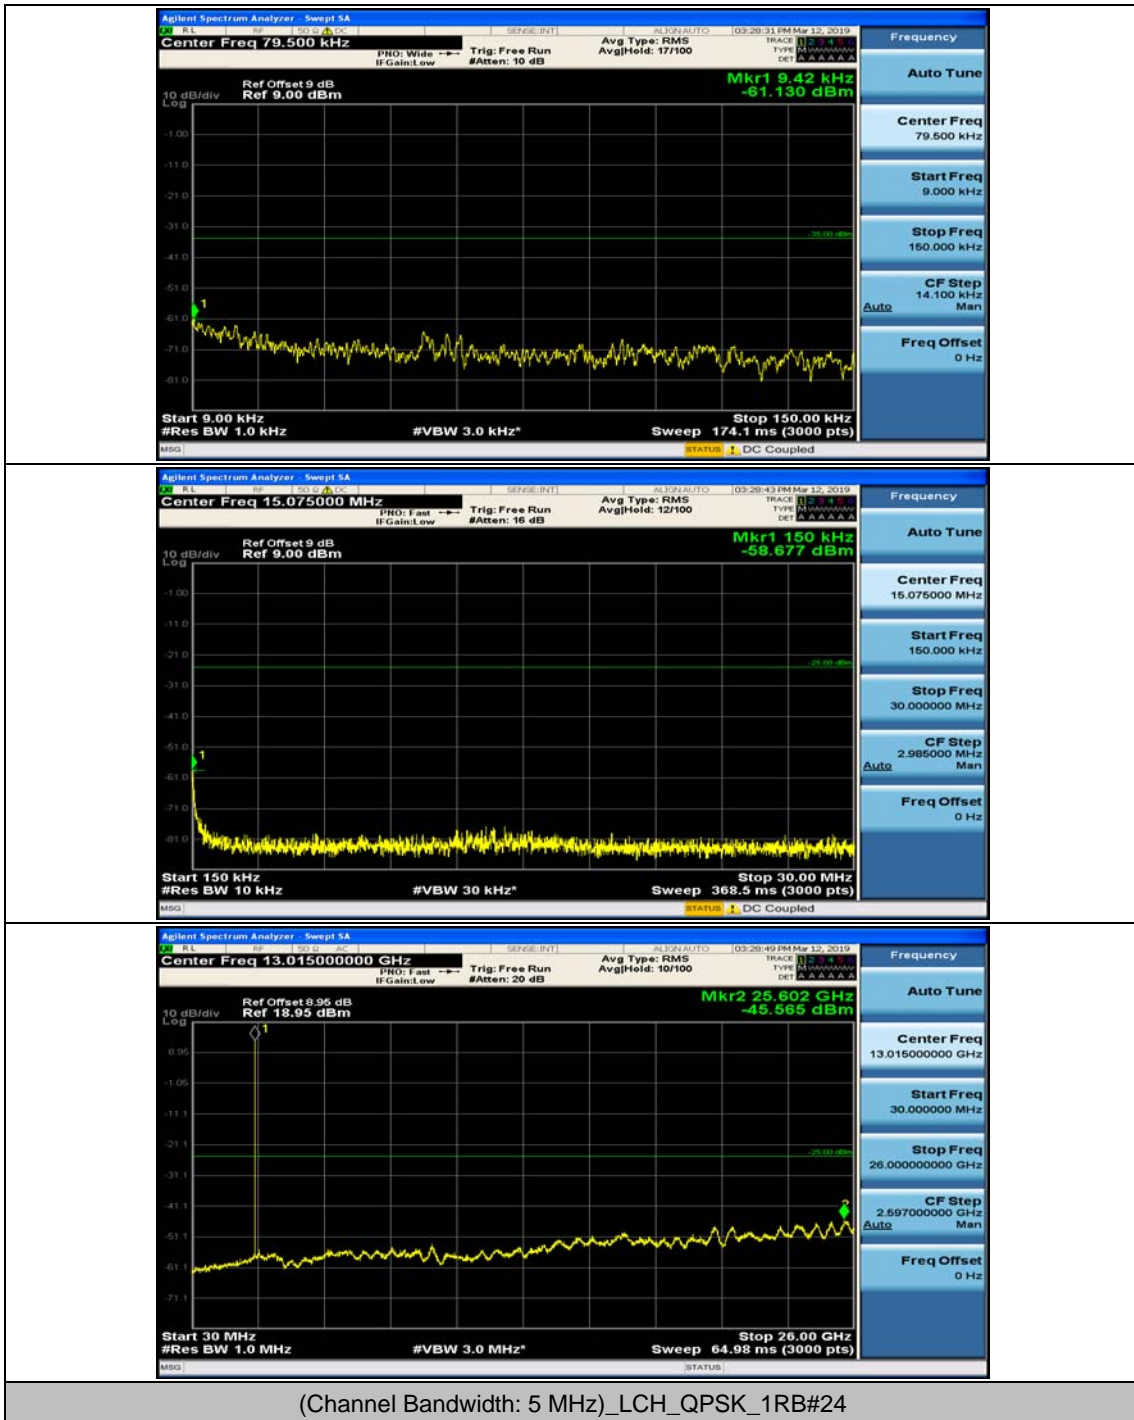

(Channel Bandwidth:20 MHz)_HCH_16QAM_50RB#0

(Channel Bandwidth:20 MHz)_HCH_16QAM_50RB#25

(Channel Bandwidth:20 MHz)_HCH_16QAM_50RB#50

(Channel Bandwidth:20 MHz)_HCH_16QAM_100RB#0

Appendix E: Conducted Spurious Emission

Test Graphs

Channel Bandwidth: 5 MHz

(Channel Bandwidth: 5 MHz)_MCH_QPSK_1RB#0

(Channel Bandwidth: 5 MHz)_MCH_QPSK_1RB#12

(Channel Bandwidth: 5 MHz)_HCH_QPSK_1RB#0

(Channel Bandwidth: 5 MHz)_HCH_QPSK_1RB#12