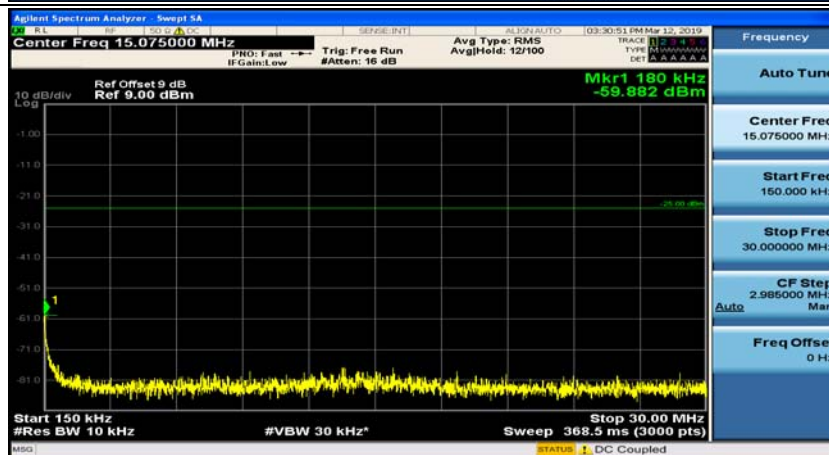

Test Graphs

Channel Bandwidth: 5 MHz

(Channel Bandwidth: 5 MHz)_MCH_QPSK_1RB#0

(Channel Bandwidth: 5 MHz)_MCH_QPSK_1RB#12

(Channel Bandwidth: 5 MHz)_HCH_QPSK_1RB#0

(Channel Bandwidth: 5 MHz)_HCH_QPSK_1RB#12