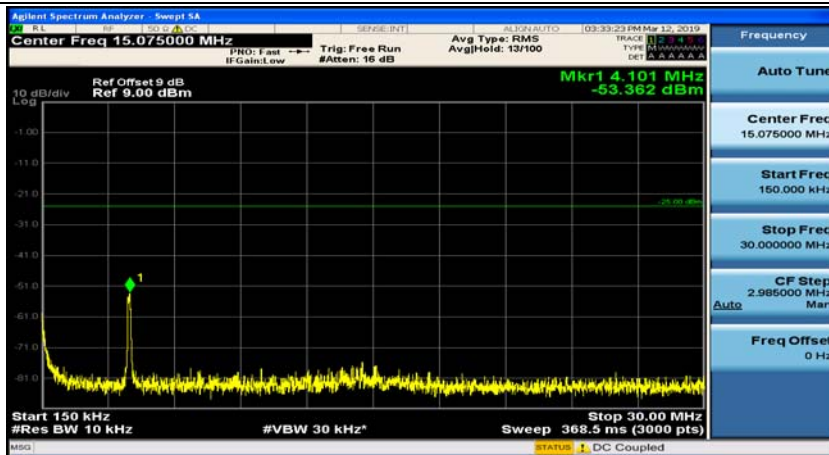

Test Graphs

Channel Bandwidth: 5 MHz

(Channel Bandwidth: 5 MHz)_MCH_QPSK_1RB#0

(Channel Bandwidth: 5 MHz)_MCH_QPSK_1RB#12

(Channel Bandwidth: 5 MHz)_HCH_QPSK_1RB#0

(Channel Bandwidth: 5 MHz)_HCH_QPSK_1RB#12