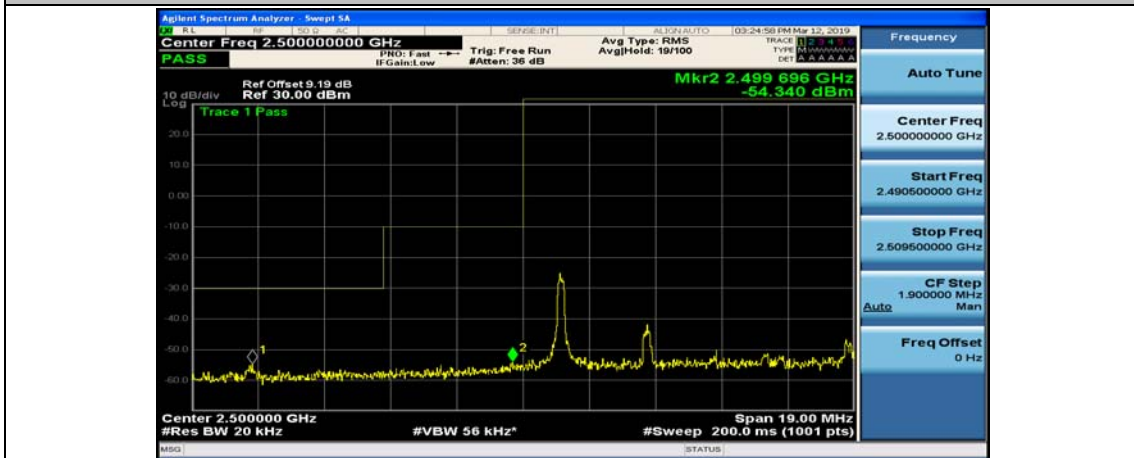

(Channel Bandwidth:20 MHz)_HCH_QPSK_1RB#99

(Channel Bandwidth:20 MHz)_HCH_QPSK_50RB#0

(Channel Bandwidth:20 MHz)_HCH_QPSK_50RB#25

(Channel Bandwidth:20 MHz)_HCH_QPSK_50RB#50

(Channel Bandwidth:20 MHz)_HCH_QPSK_100RB#0

(Channel Bandwidth:20 MHz)_LCH_16QAM_1RB#0

(Channel Bandwidth:20 MHz)_LCH_16QAM_1RB#49

(Channel Bandwidth:20 MHz)_LCH_16QAM_1RB#99

(Channel Bandwidth:20 MHz)_LCH_16QAM_50RB#0

(Channel Bandwidth:20 MHz)_LCH_16QAM_50RB#25