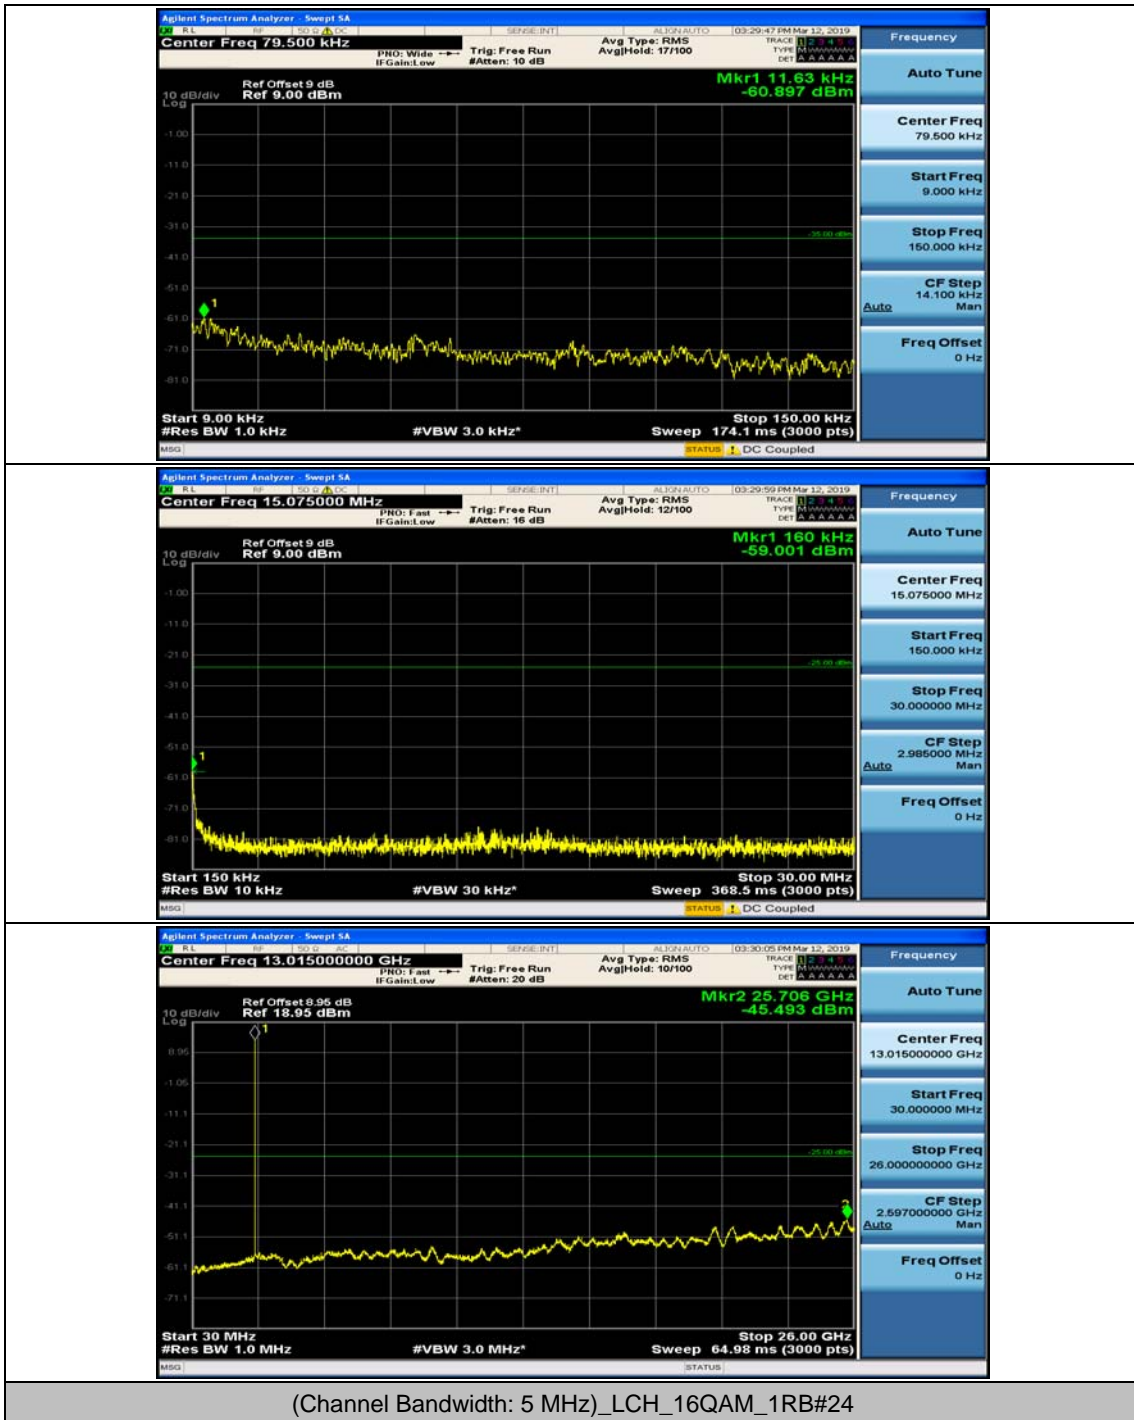

Test Graphs

Channel Bandwidth: 5 MHz

(Channel Bandwidth: 5 MHz)_MCH_QPSK_1RB#0

(Channel Bandwidth: 5 MHz)_MCH_QPSK_1RB#12

(Channel Bandwidth: 5 MHz)_HCH_QPSK_1RB#0

(Channel Bandwidth: 5 MHz)_HCH_QPSK_1RB#12

(Channel Bandwidth: 5 MHz)_LCH_16QAM_1RB#0

(Channel Bandwidth: 5 MHz)_LCH_16QAM_1RB#12

(Channel Bandwidth: 5 MHz)_MCH_16QAM_1RB#0

(Channel Bandwidth: 5 MHz)_MCH_16QAM_1RB#12

(Channel Bandwidth: 5 MHz)_HCH_16QAM_1RB#0