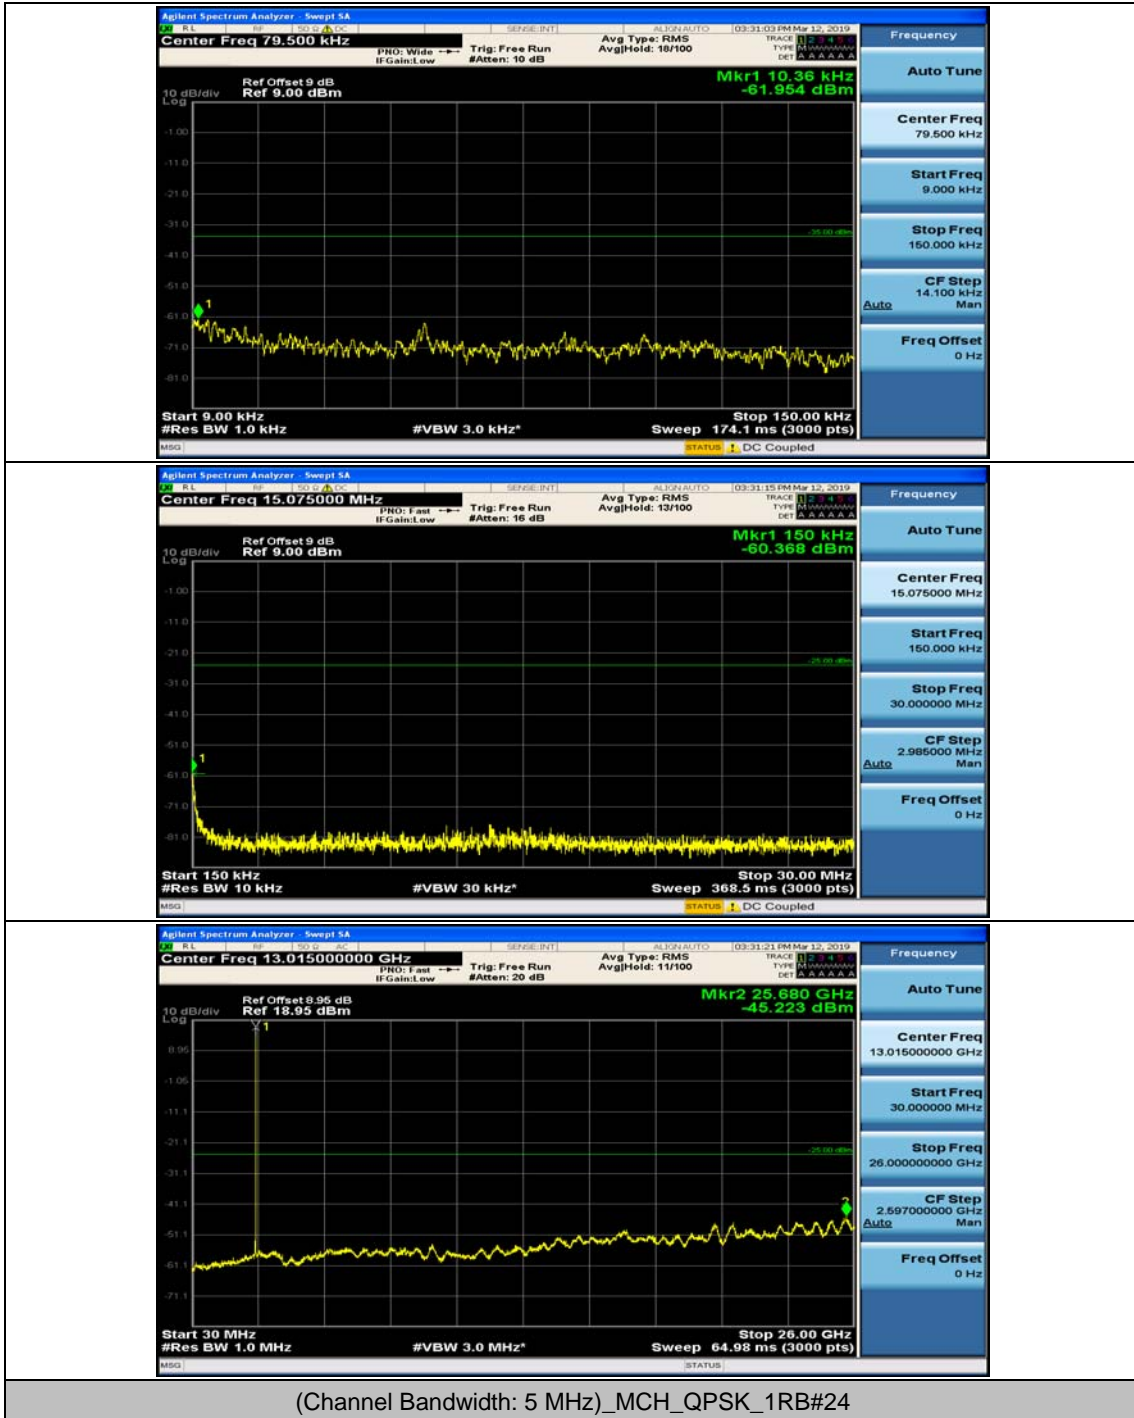

Test Graphs

Channel Bandwidth: 5 MHz

(Channel Bandwidth: 5 MHz)_MCH_QPSK_1RB#0

(Channel Bandwidth: 5 MHz)_MCH_QPSK_1RB#12

(Channel Bandwidth: 5 MHz)_HCH_QPSK_1RB#0

(Channel Bandwidth: 5 MHz)_HCH_QPSK_1RB#12

(Channel Bandwidth: 5 MHz)_LCH_16QAM_1RB#0

(Channel Bandwidth: 5 MHz)_LCH_16QAM_1RB#12

(Channel Bandwidth: 5 MHz)_MCH_16QAM_1RB#0

(Channel Bandwidth: 5 MHz)_MCH_16QAM_1RB#12

(Channel Bandwidth: 5 MHz)_HCH_16QAM_1RB#0