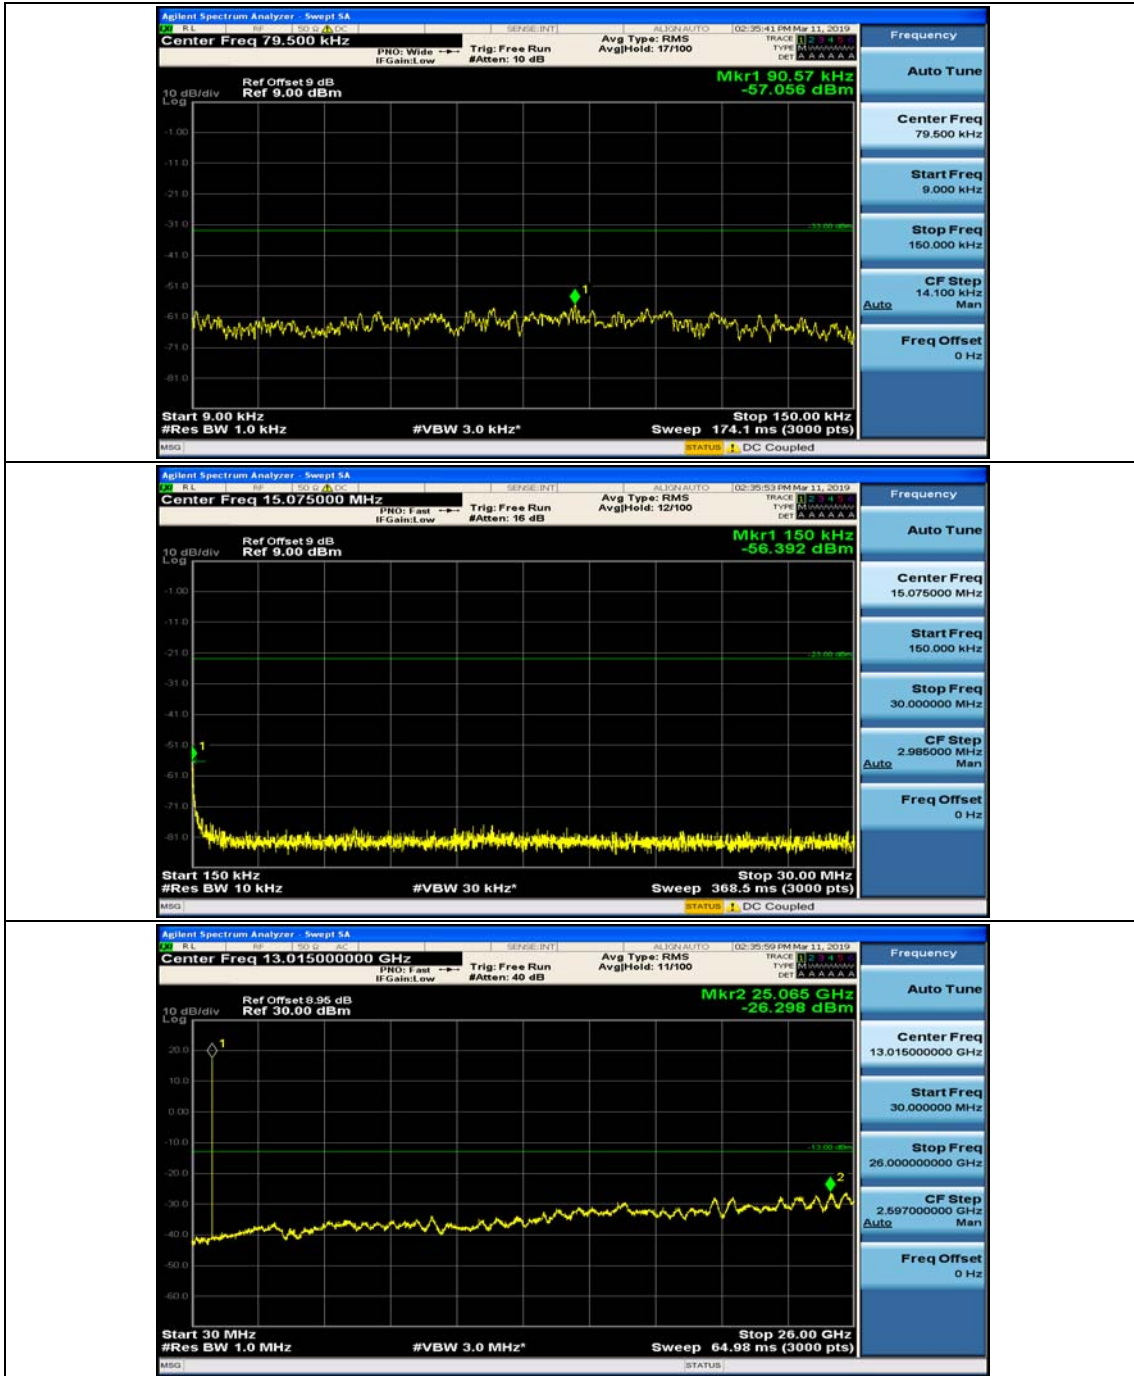

Channel Bandwidth: 10 MHz_HCH_16QAM_25RB#0

Channel Bandwidth: 10 MHz_HCH_16QAM_25RB#12

Channel Bandwidth: 10 MHz_HCH_16QAM_25RB#25

Channel Bandwidth: 10 MHz_HCH_16QAM_50RB#0

Appendix E: Conducted Spurious Emission

Test Graphs

Channel Bandwidth: 1.4 MHz

(Channel Bandwidth: 1.4 MHz)_MCH_QPSK_1RB#0

(Channel Bandwidth: 1.4 MHz)_MCH_QPSK_1RB#3

(Channel Bandwidth: 1.4 MHz)_HCH_QPSK_1RB#0

(Channel Bandwidth: 1.4 MHz)_HCH_QPSK_1RB#3