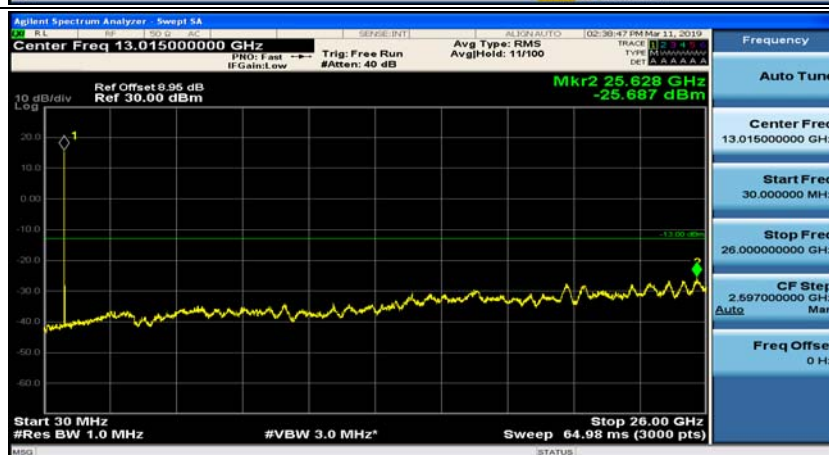

(Channel Bandwidth: 1.4 MHz)_LCH_16QAM_1RB#0

(Channel Bandwidth: 1.4 MHz)_LCH_16QAM_1RB#3

(Channel Bandwidth: 1.4 MHz)_MCH_16QAM_1RB#0

(Channel Bandwidth: 1.4 MHz)_MCH_16QAM_1RB#3

(Channel Bandwidth: 1.4 MHz)_HCH_16QAM_1RB#0