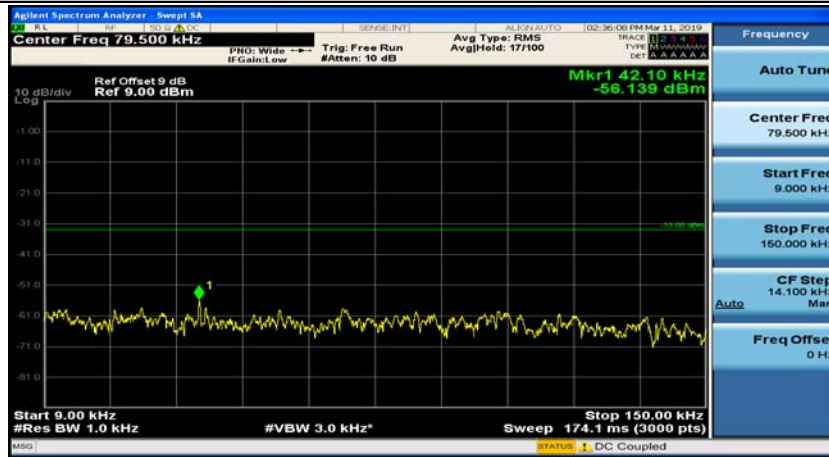

(Channel Bandwidth: 1.4 MHz)_LCH_16QAM_1RB#0