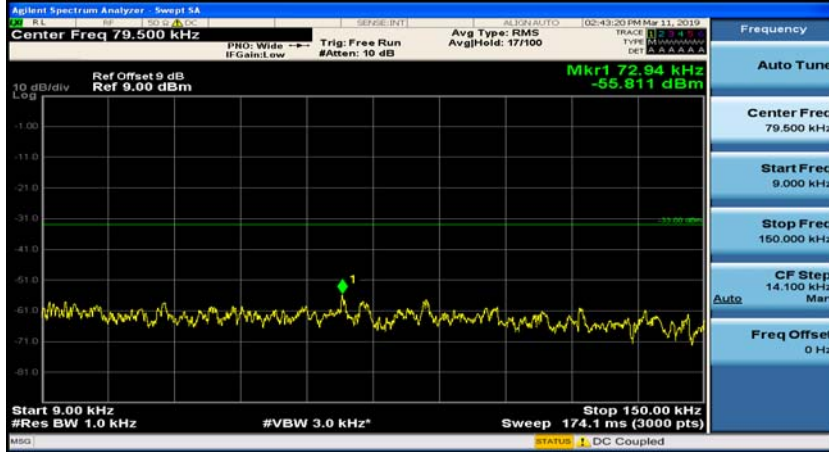

(Channel Bandwidth: 3 MHz)_LCH_16QAM_1RB#0