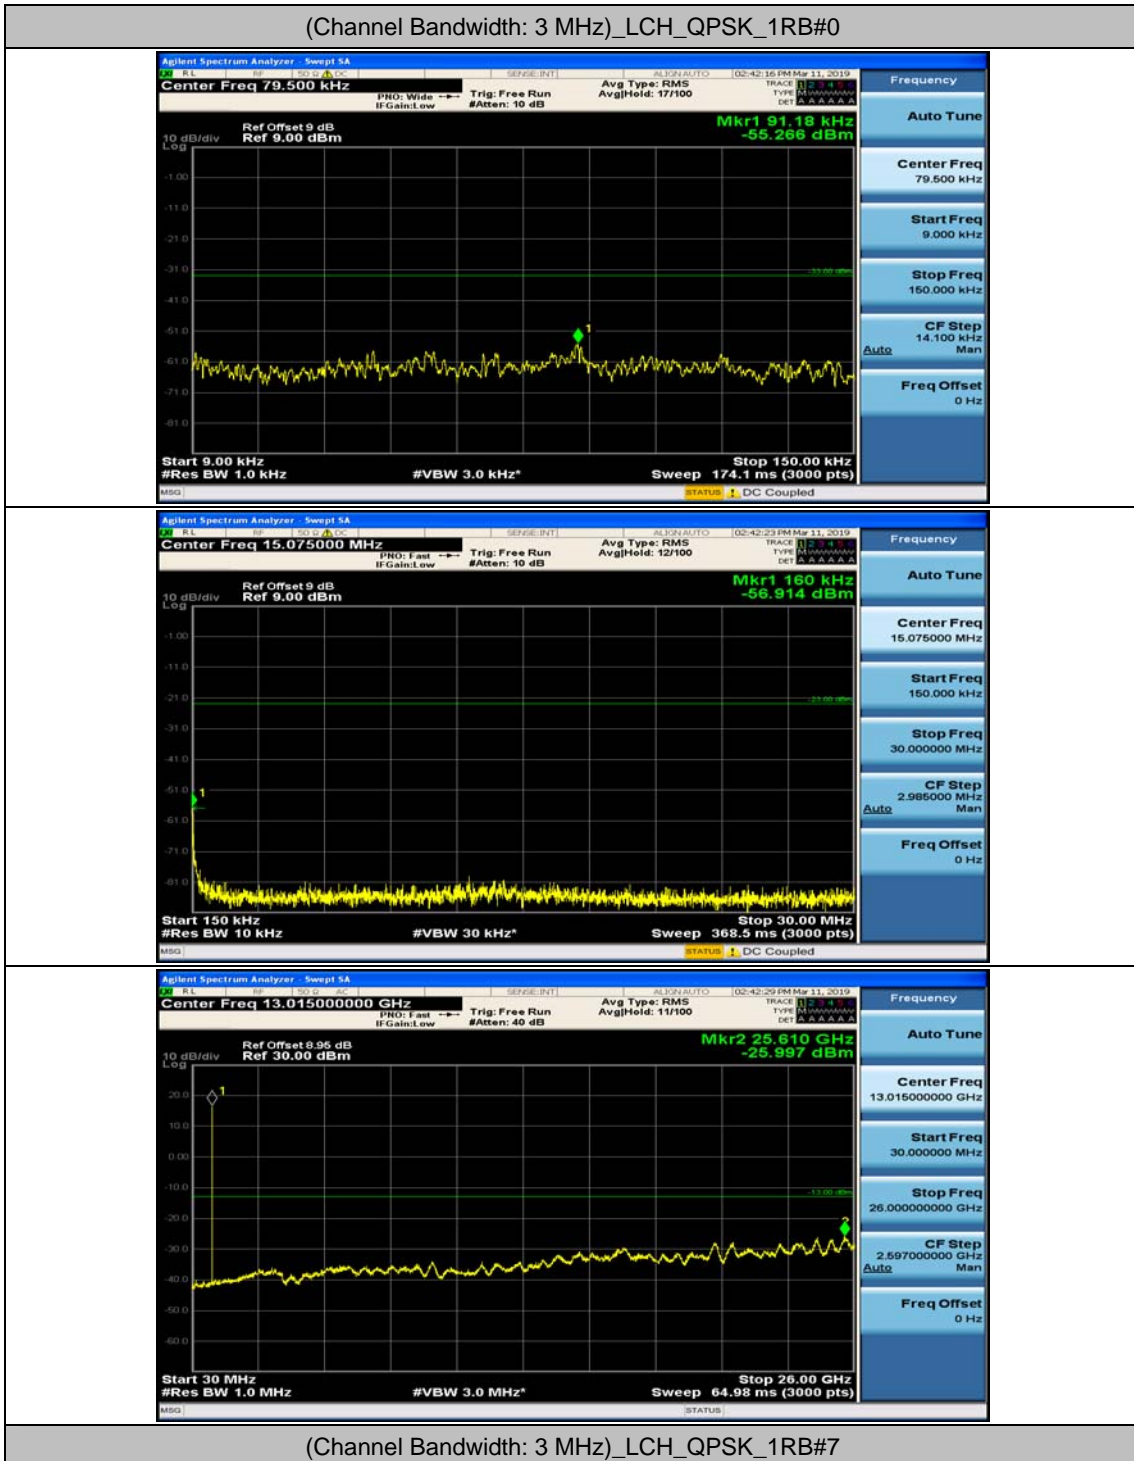

Channel Bandwidth: 3 MHz