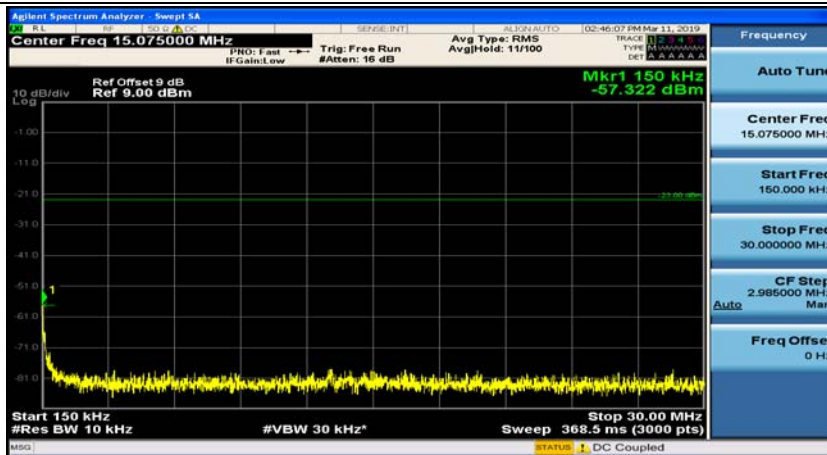

(Channel Bandwidth: 3 MHz)_MCH_16QAM_1RB#0