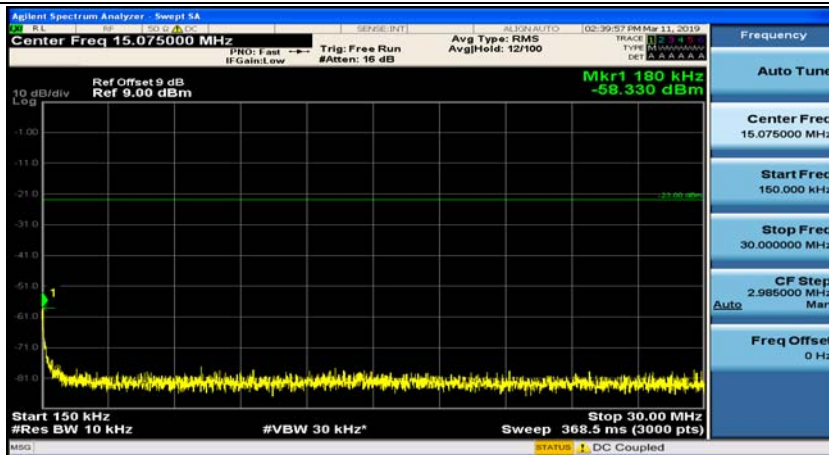

Test Graphs

Channel Bandwidth: 1.4 MHz

(Channel Bandwidth: 1.4 MHz)_MCH_QPSK_1RB#0

(Channel Bandwidth: 1.4 MHz)_MCH_QPSK_1RB#3

(Channel Bandwidth: 1.4 MHz)_HCH_QPSK_1RB#0

(Channel Bandwidth: 1.4 MHz)_HCH_QPSK_1RB#3