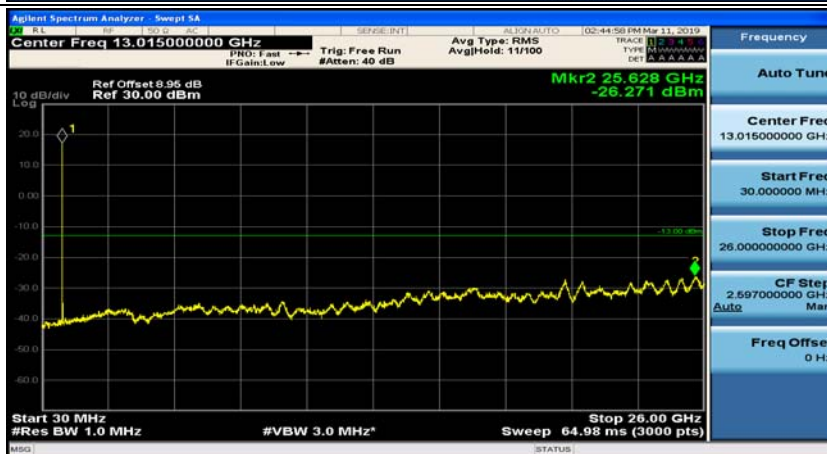

(Channel Bandwidth: 1.4 MHz)_HCH_16QAM_1RB#3

Channel Bandwidth: 3 MHz

(Channel Bandwidth: 3 MHz)_MCH_QPSK_1RB#0

(Channel Bandwidth: 3 MHz)_MCH_QPSK_1RB#7

(Channel Bandwidth: 3 MHz)_HCH_QPSK_1RB#0

(Channel Bandwidth: 3 MHz)_HCH_QPSK_1RB#7