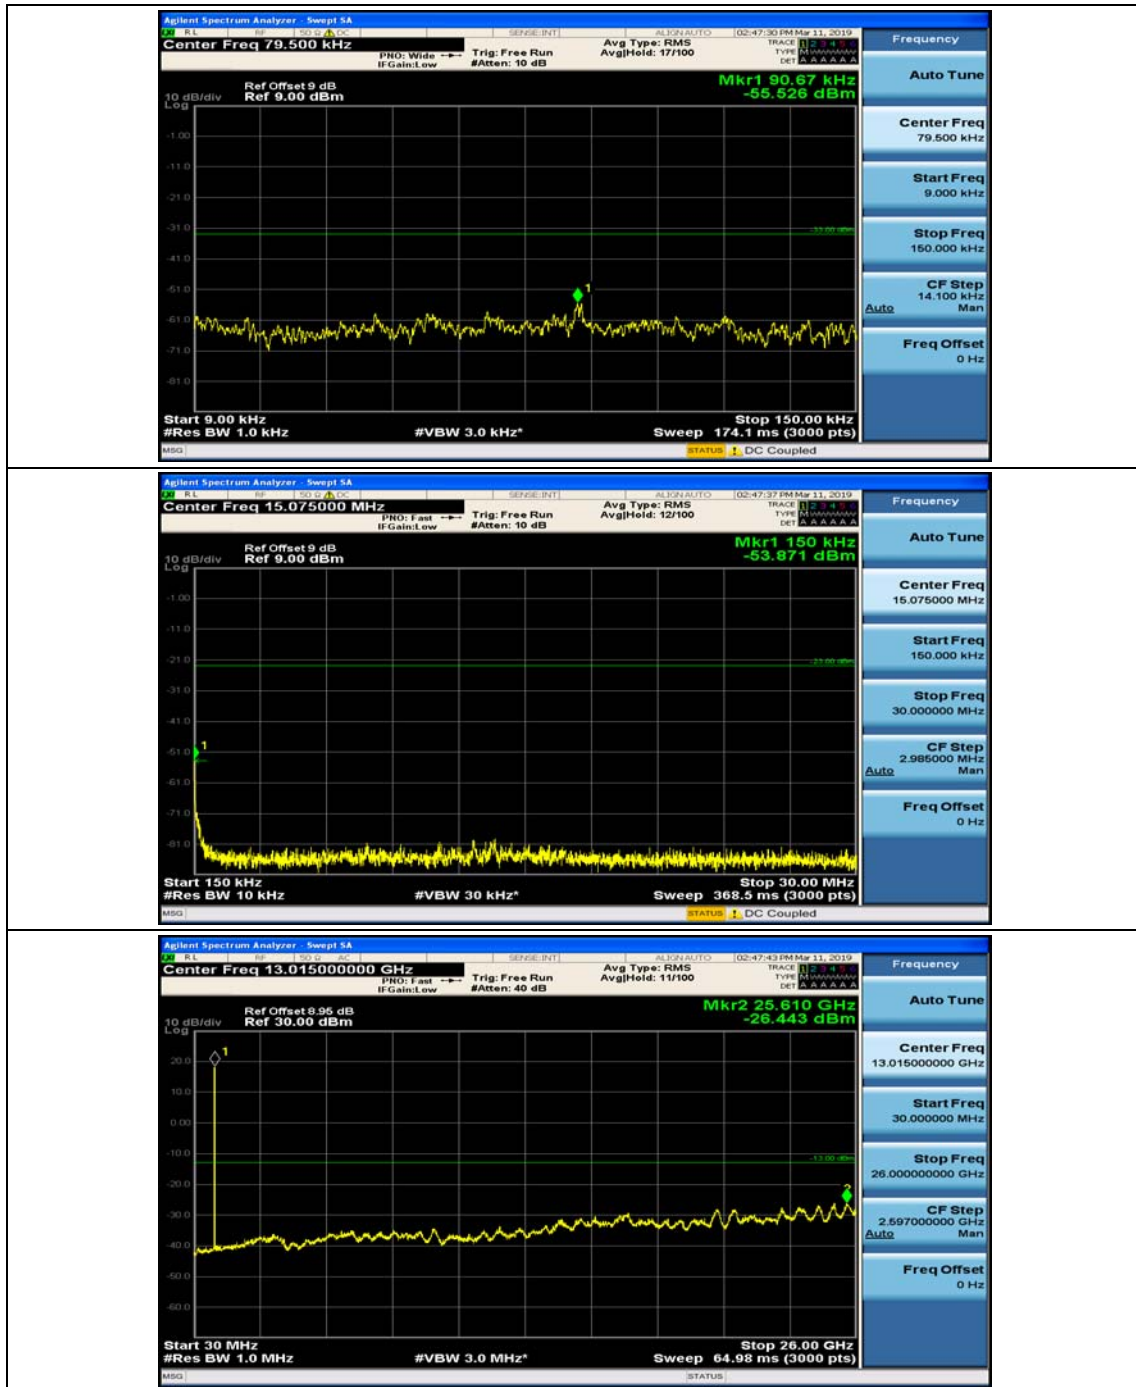

(Channel Bandwidth: 1.4 MHz)_HCH_16QAM_1RB#3

Channel Bandwidth: 3 MHz

(Channel Bandwidth: 3 MHz)_MCH_QPSK_1RB#0

(Channel Bandwidth: 3 MHz)_MCH_QPSK_1RB#7

(Channel Bandwidth: 3 MHz)_HCH_QPSK_1RB#0

(Channel Bandwidth: 3 MHz)_HCH_QPSK_1RB#7