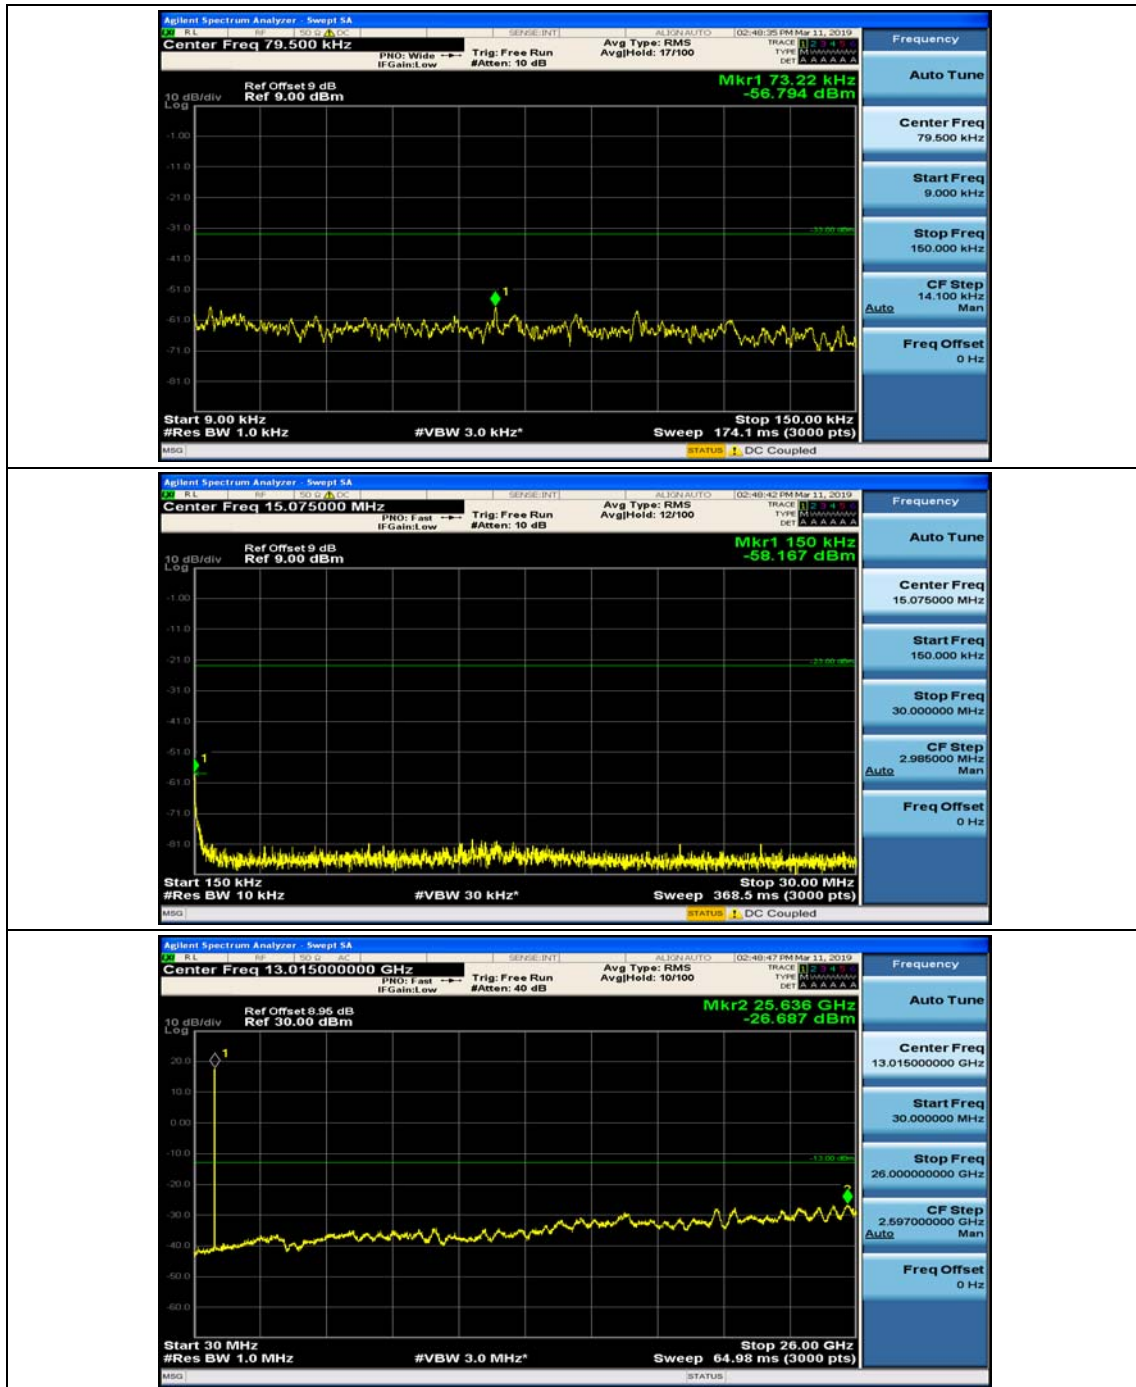

(Channel Bandwidth: 3 MHz)_HCH_16QAM_1RB#7