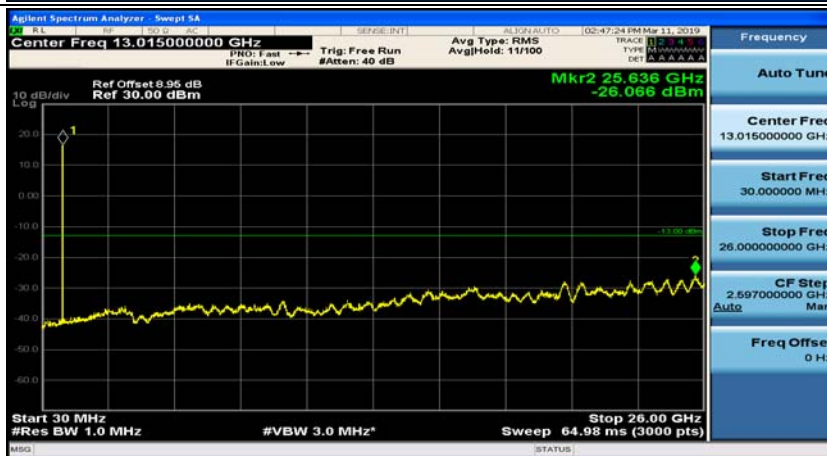

(Channel Bandwidth: 1.4 MHz)_HCH_16QAM_1RB#3

Channel Bandwidth: 3 MHz

(Channel Bandwidth: 3 MHz)_MCH_QPSK_1RB#0

(Channel Bandwidth: 3 MHz)_MCH_QPSK_1RB#7

(Channel Bandwidth: 3 MHz)_HCH_QPSK_1RB#0

(Channel Bandwidth: 3 MHz)_HCH_QPSK_1RB#7