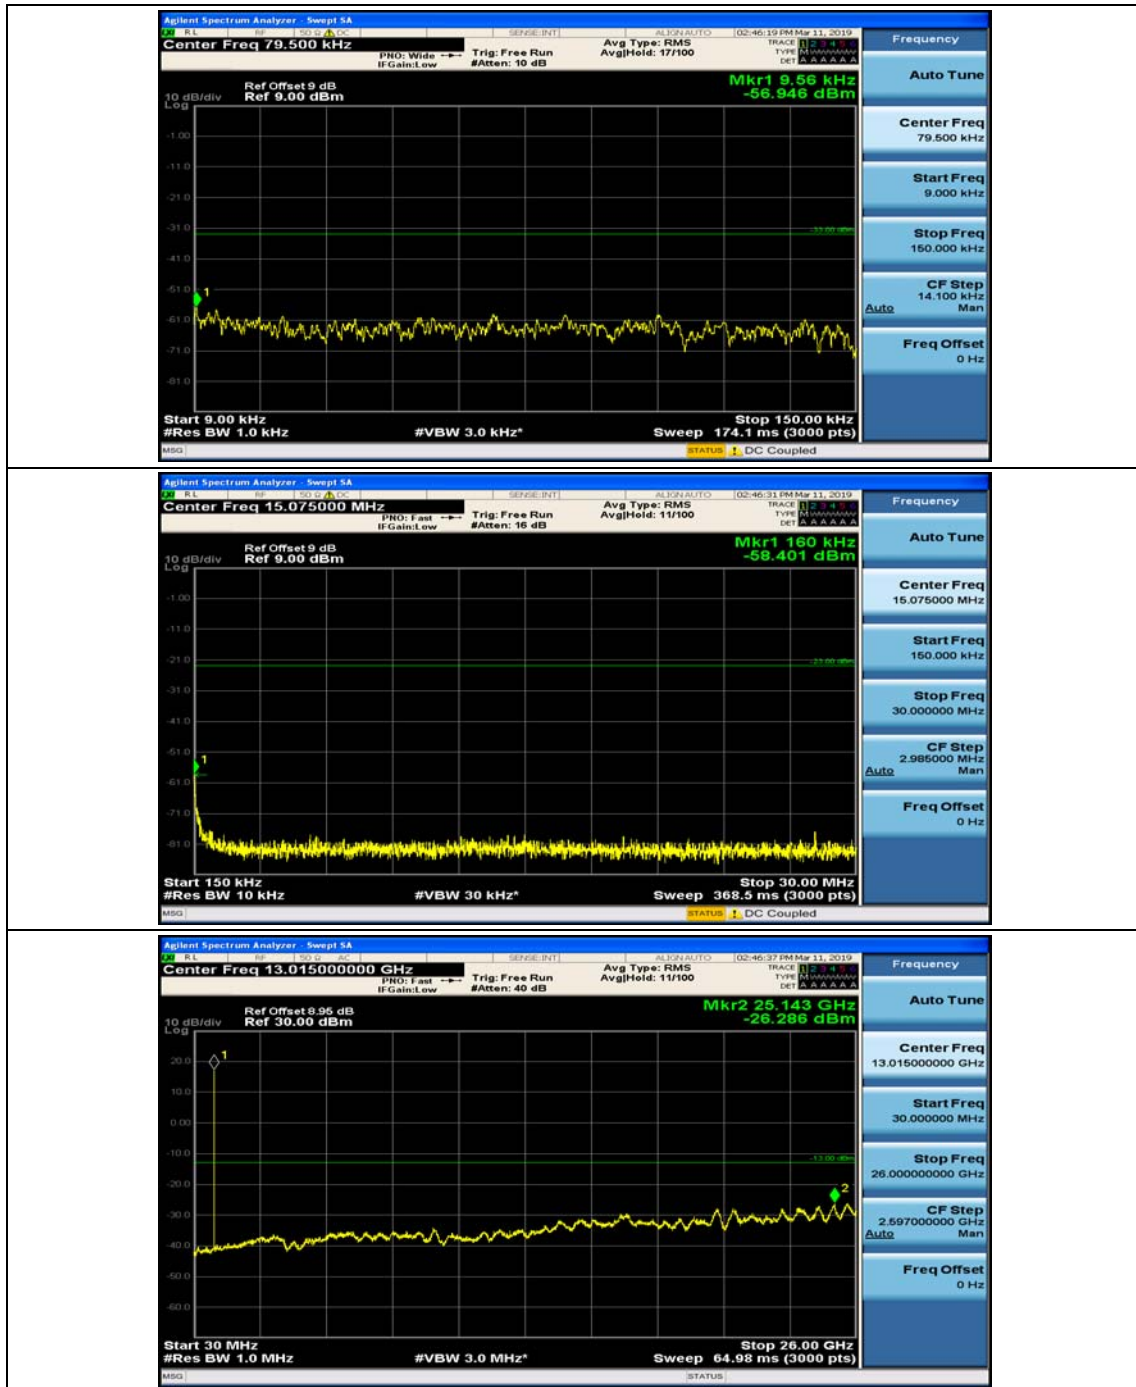

(Channel Bandwidth: 3 MHz)_LCH_16QAM_1RB#0

(Channel Bandwidth: 3 MHz)_LCH_16QAM_1RB#7

(Channel Bandwidth: 3 MHz)_MCH_16QAM_1RB#0

(Channel Bandwidth: 3 MHz)_MCH_16QAM_1RB#7

(Channel Bandwidth: 3 MHz)_HCH_16QAM_1RB#0

(Channel Bandwidth: 3 MHz)_HCH_16QAM_1RB#7

Channel Bandwidth: 5 MHz