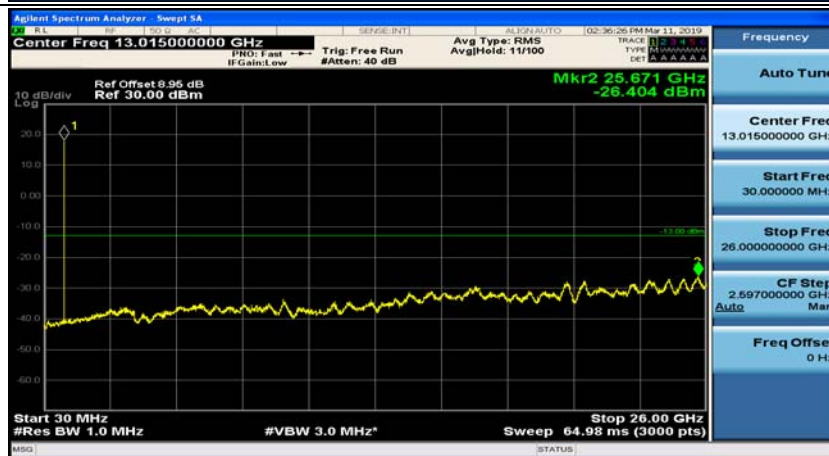

(Channel Bandwidth: 1.4 MHz)_LCH_16QAM_1RB#0