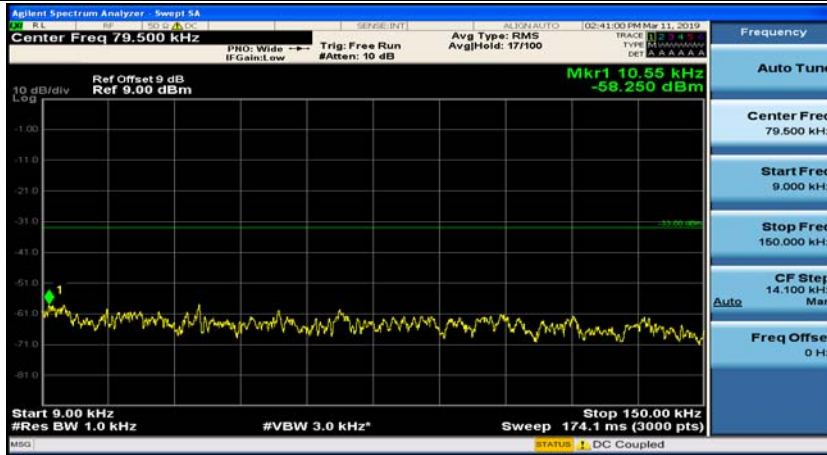

(Channel Bandwidth: 1.4 MHz)_LCH_16QAM_1RB#0

(Channel Bandwidth: 1.4 MHz)_LCH_16QAM_1RB#3

(Channel Bandwidth: 1.4 MHz)_MCH_16QAM_1RB#0

(Channel Bandwidth: 1.4 MHz)_MCH_16QAM_1RB#3

(Channel Bandwidth: 1.4 MHz)_HCH_16QAM_1RB#0