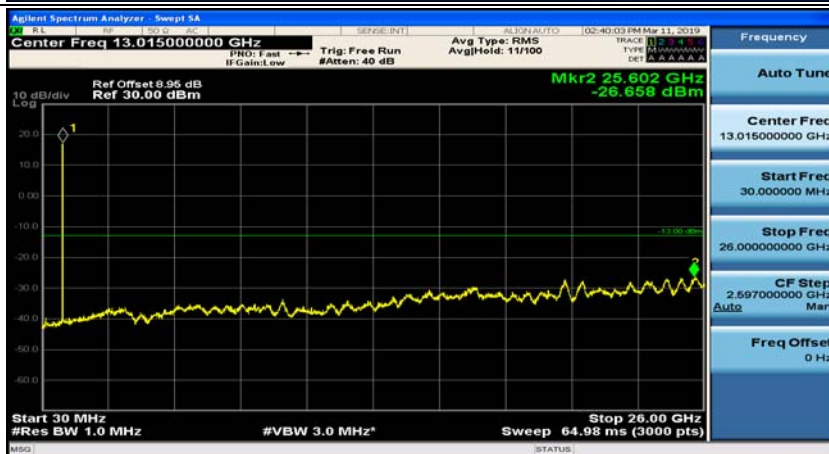

Test Graphs

Channel Bandwidth: 1.4 MHz

(Channel Bandwidth: 1.4 MHz)_MCH_QPSK_1RB#0

(Channel Bandwidth: 1.4 MHz)_MCH_QPSK_1RB#3

(Channel Bandwidth: 1.4 MHz)_HCH_QPSK_1RB#0

(Channel Bandwidth: 1.4 MHz)_HCH_QPSK_1RB#3