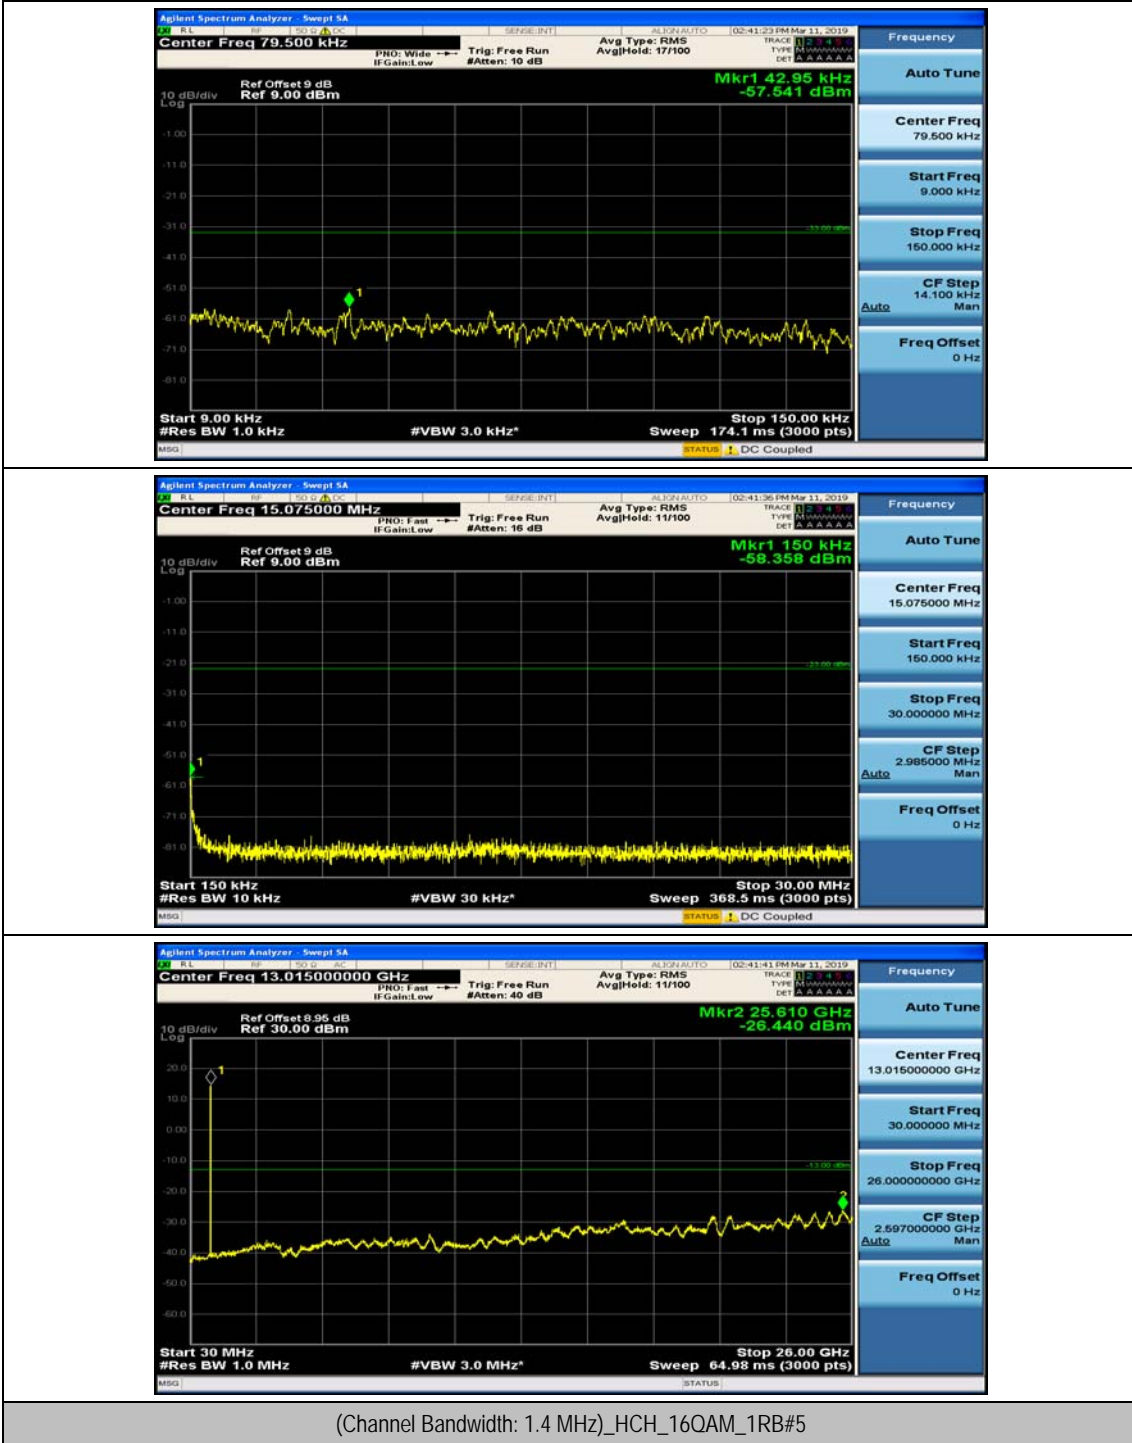

(Channel Bandwidth: 1.4 MHz)_HCH_16QAM_1RB#3