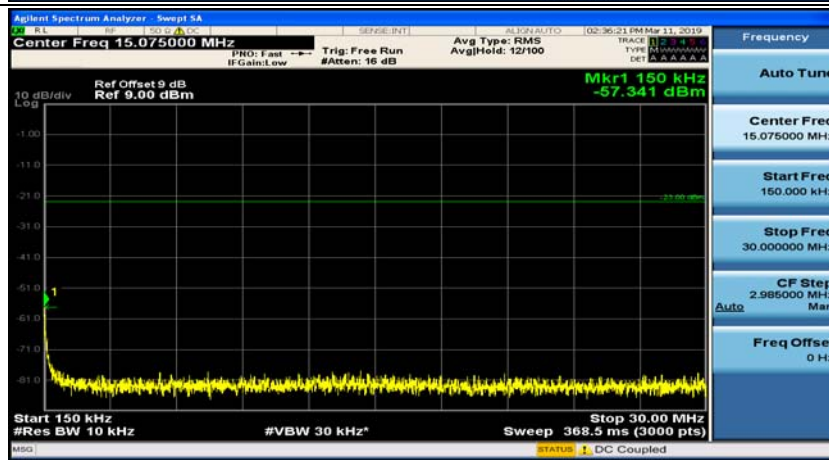

(Channel Bandwidth: 1.4 MHz)_LCH_16QAM_1RB#0