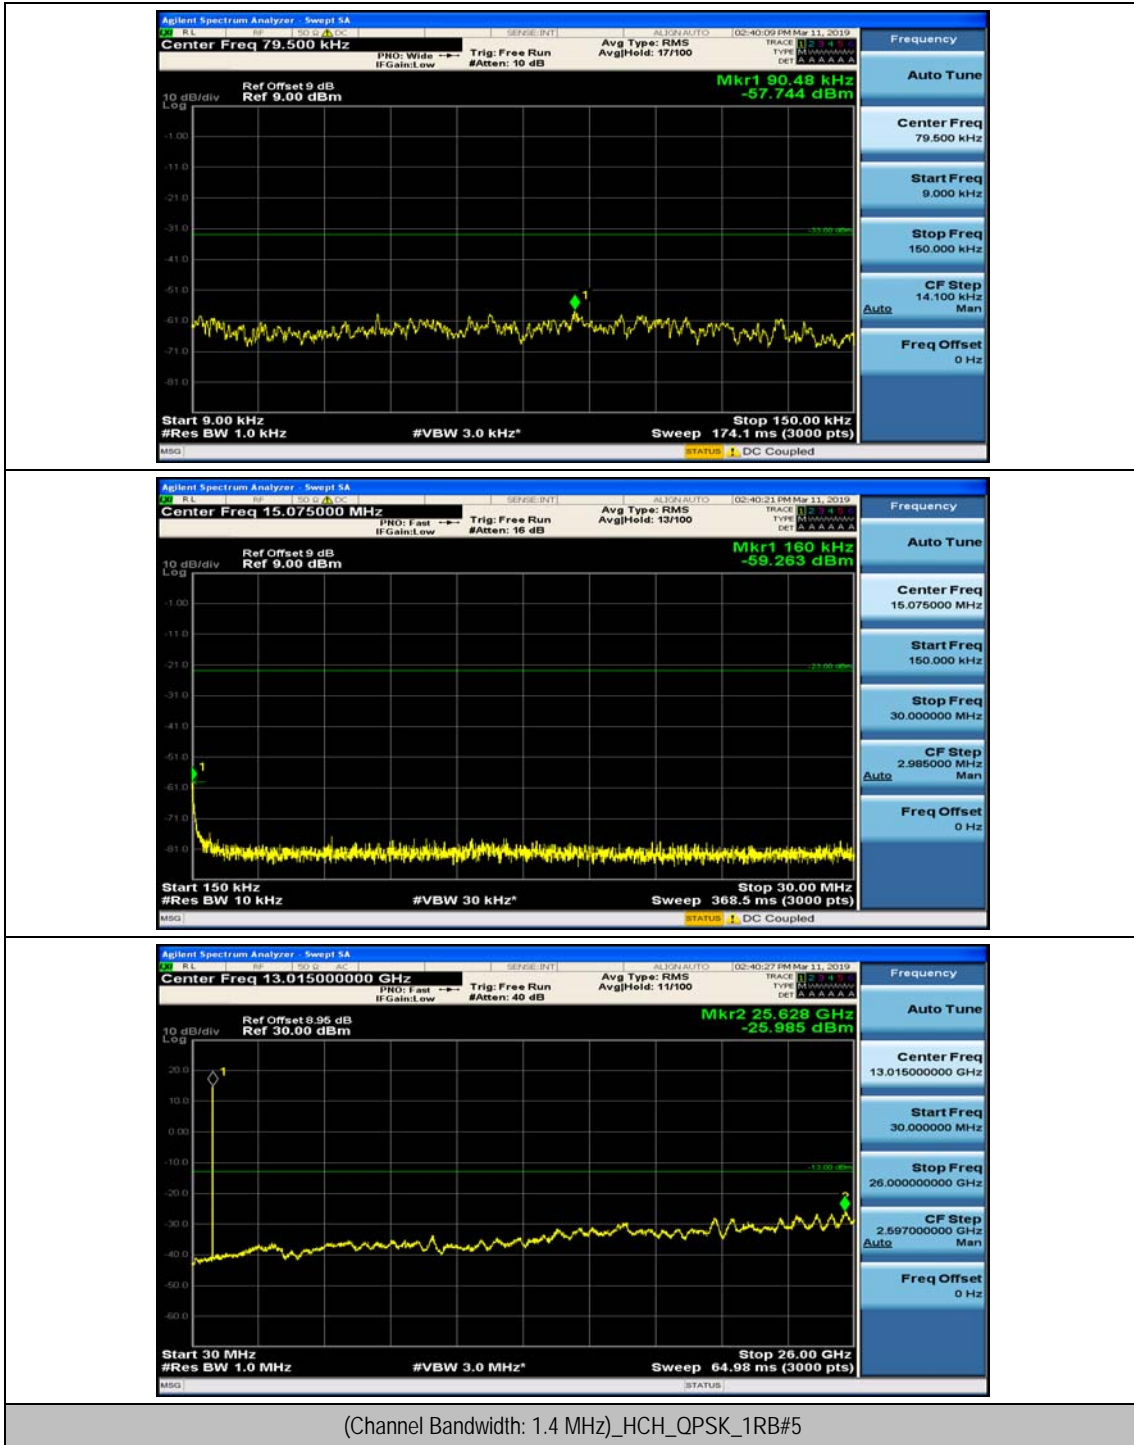

Test Graphs

Channel Bandwidth: 1.4 MHz

(Channel Bandwidth: 1.4 MHz)_MCH_QPSK_1RB#0

(Channel Bandwidth: 1.4 MHz)_MCH_QPSK_1RB#3

(Channel Bandwidth: 1.4 MHz)_HCH_QPSK_1RB#0

(Channel Bandwidth: 1.4 MHz)_HCH_QPSK_1RB#3