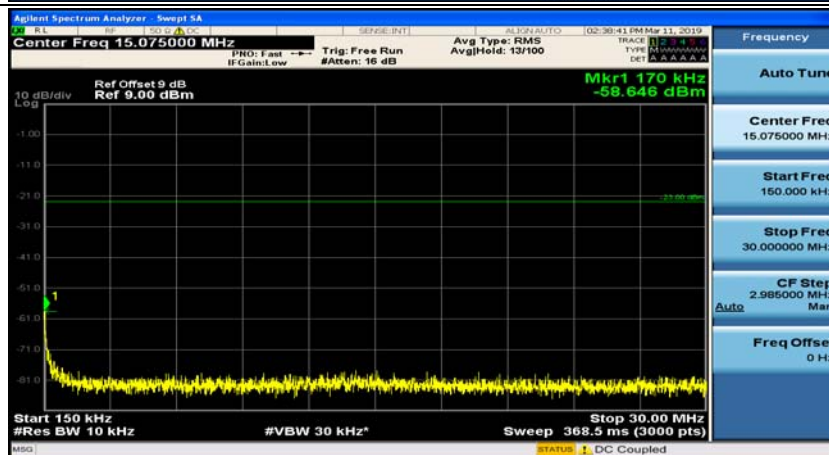

(Channel Bandwidth: 1.4 MHz)_LCH_16QAM_1RB#0

(Channel Bandwidth: 1.4 MHz)_LCH_16QAM_1RB#3

(Channel Bandwidth: 1.4 MHz)_MCH_16QAM_1RB#0

(Channel Bandwidth: 1.4 MHz)_MCH_16QAM_1RB#3

(Channel Bandwidth: 1.4 MHz)_HCH_16QAM_1RB#0