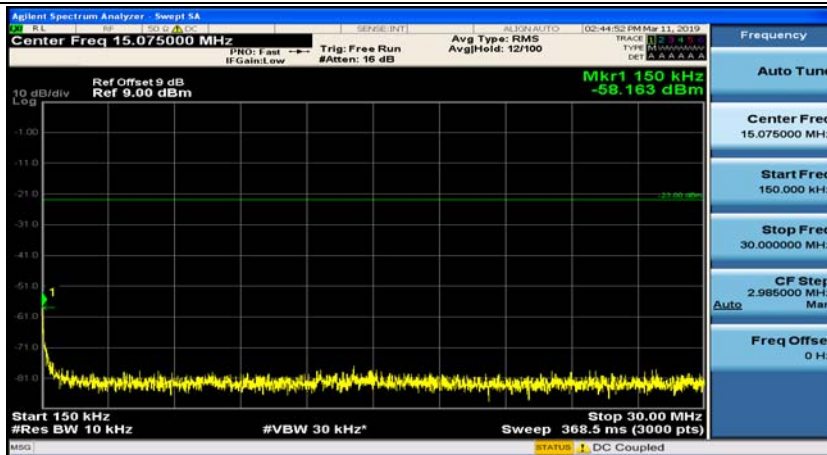

(Channel Bandwidth: 1.4 MHz)_HCH_16QAM_1RB#3

Channel Bandwidth: 3 MHz

(Channel Bandwidth: 3 MHz)_MCH_QPSK_1RB#0

(Channel Bandwidth: 3 MHz)_MCH_QPSK_1RB#7

(Channel Bandwidth: 3 MHz)_HCH_QPSK_1RB#0

(Channel Bandwidth: 3 MHz)_HCH_QPSK_1RB#7