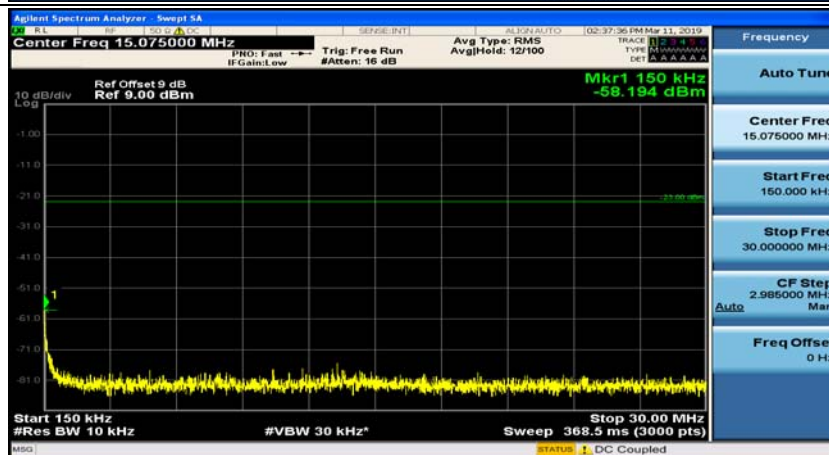

Test Graphs

Channel Bandwidth: 1.4 MHz

(Channel Bandwidth: 1.4 MHz)_MCH_QPSK_1RB#0

(Channel Bandwidth: 1.4 MHz)_MCH_QPSK_1RB#3

(Channel Bandwidth: 1.4 MHz)_HCH_QPSK_1RB#0

(Channel Bandwidth: 1.4 MHz)_HCH_QPSK_1RB#3