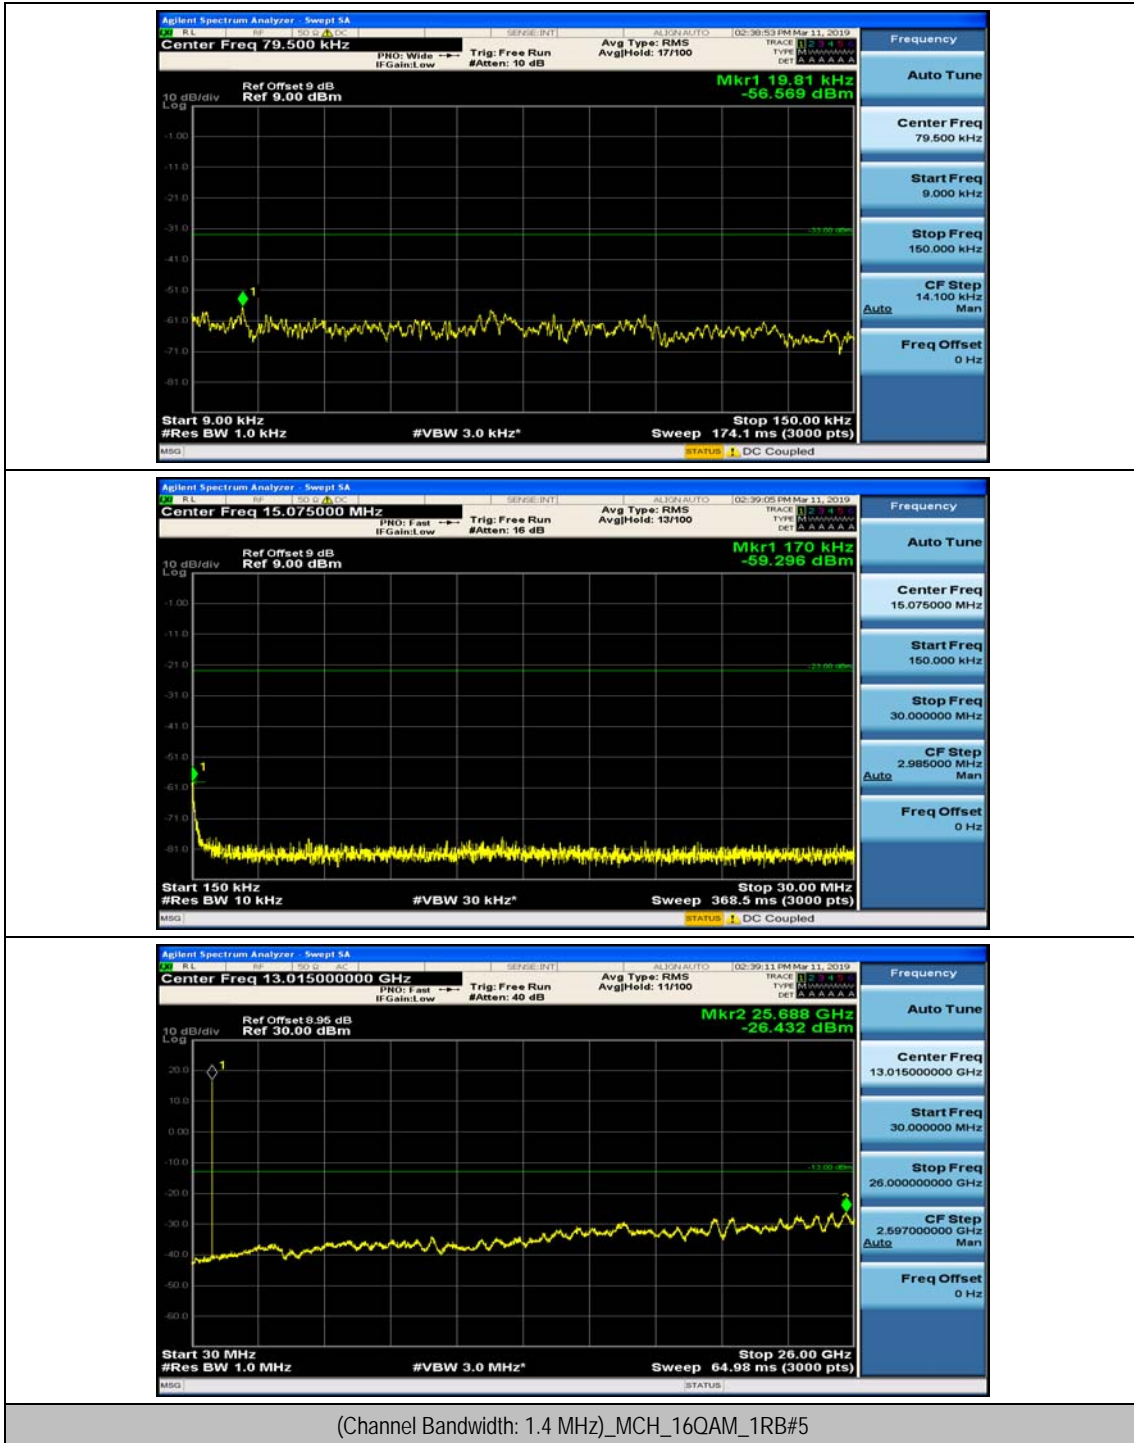

(Channel Bandwidth: 1.4 MHz)_LCH_16QAM_1RB#0

(Channel Bandwidth: 1.4 MHz)_LCH_16QAM_1RB#3

(Channel Bandwidth: 1.4 MHz)_MCH_16QAM_1RB#0

(Channel Bandwidth: 1.4 MHz)_MCH_16QAM_1RB#3

(Channel Bandwidth: 1.4 MHz)_HCH_16QAM_1RB#0