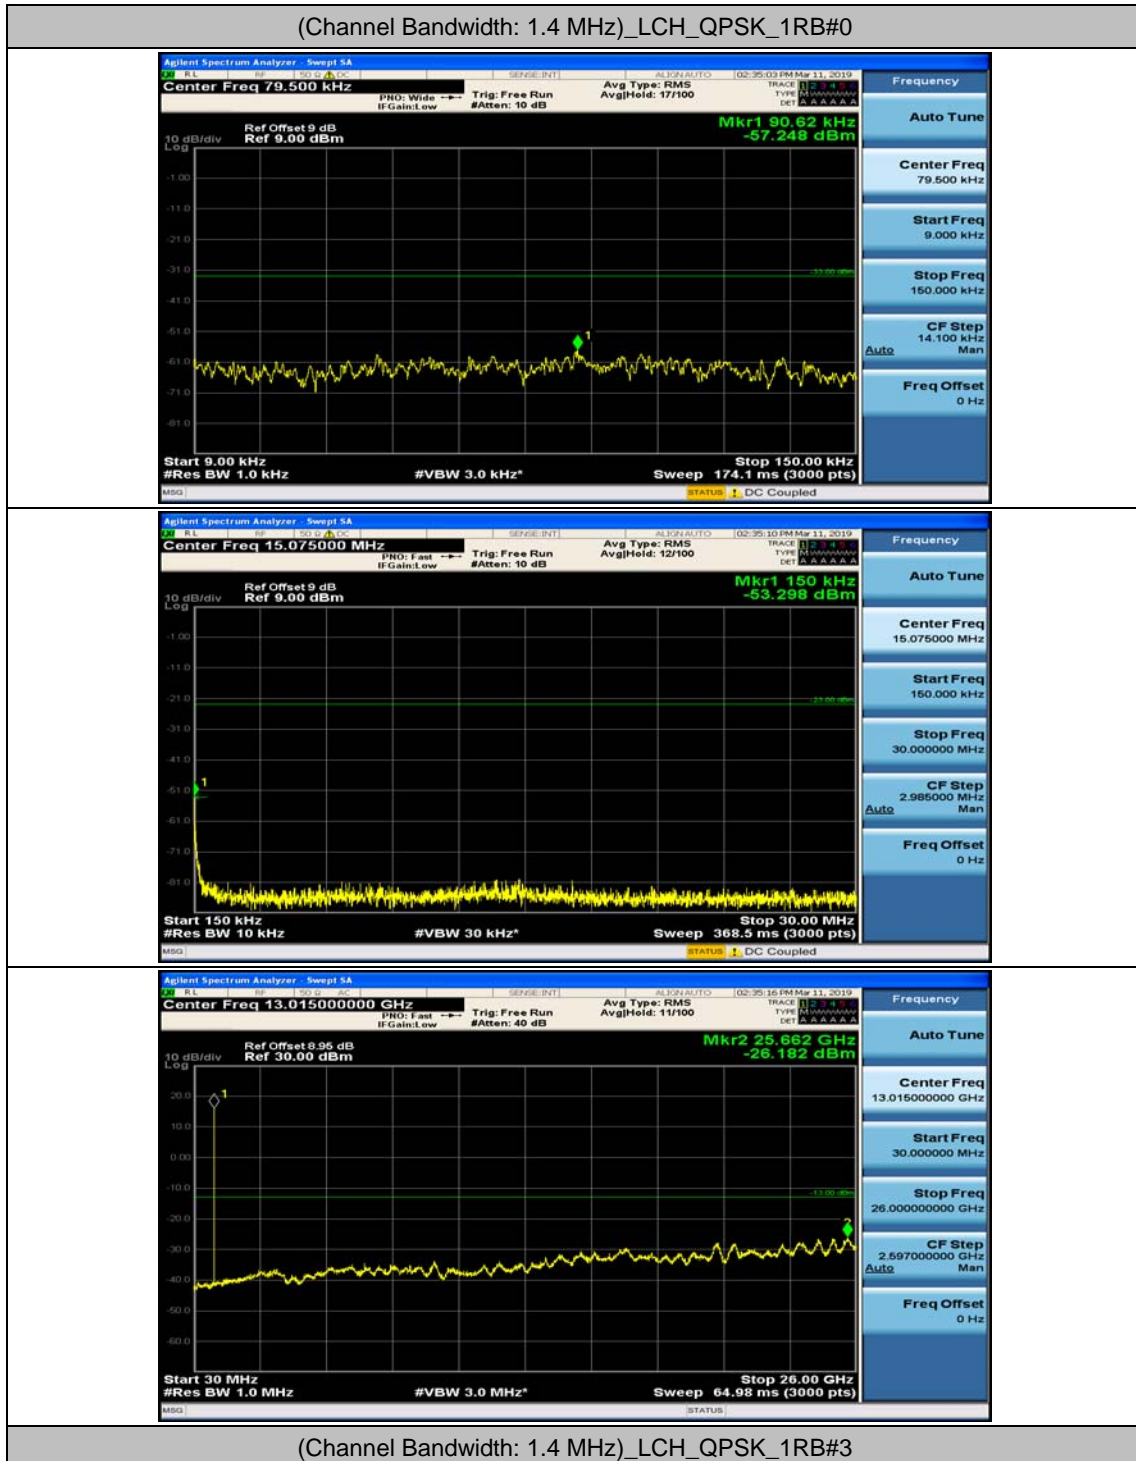

Channel Bandwidth: 10 MHz_HCH_16QAM_25RB#0

Channel Bandwidth: 10 MHz_HCH_16QAM_25RB#12

Channel Bandwidth: 10 MHz_HCH_16QAM_25RB#25

Channel Bandwidth: 10 MHz_HCH_16QAM_50RB#0

Appendix E: Conducted Spurious Emission

Test Graphs

Channel Bandwidth: 1.4 MHz

(Channel Bandwidth: 1.4 MHz)_MCH_QPSK_1RB#0

(Channel Bandwidth: 1.4 MHz)_MCH_QPSK_1RB#3

(Channel Bandwidth: 1.4 MHz)_HCH_QPSK_1RB#0

(Channel Bandwidth: 1.4 MHz)_HCH_QPSK_1RB#3