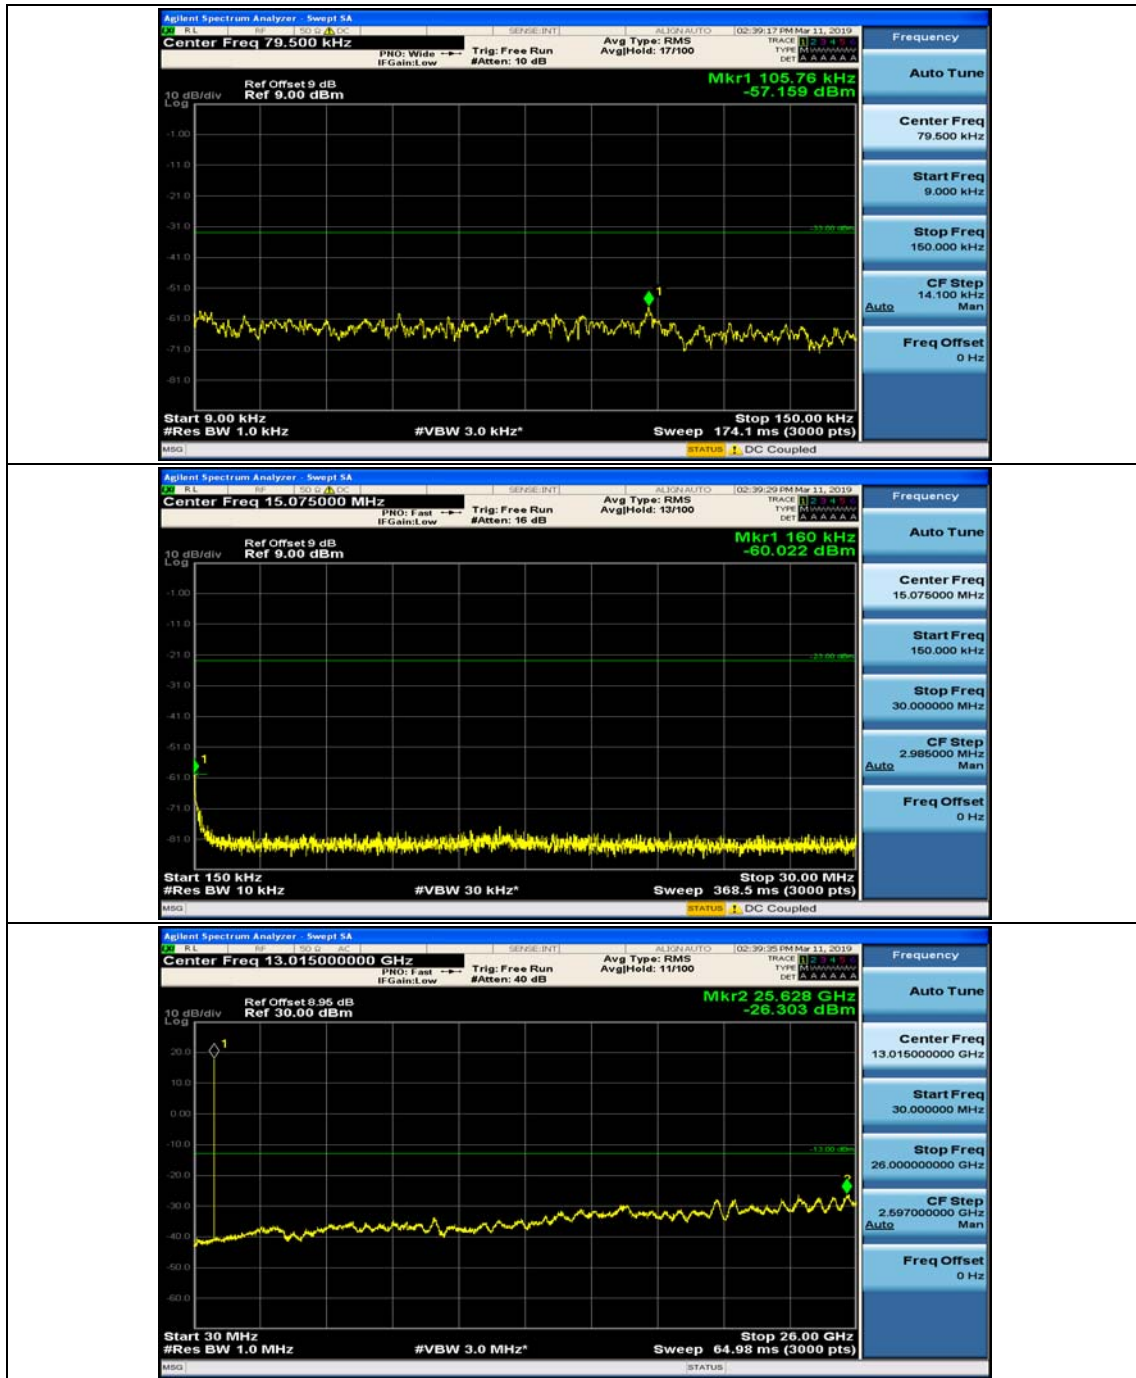

(Channel Bandwidth: 1.4 MHz)_LCH_16QAM_1RB#0

(Channel Bandwidth: 1.4 MHz)_LCH_16QAM_1RB#3

(Channel Bandwidth: 1.4 MHz)_MCH_16QAM_1RB#0

(Channel Bandwidth: 1.4 MHz)_MCH_16QAM_1RB#3

(Channel Bandwidth: 1.4 MHz)_HCH_16QAM_1RB#0