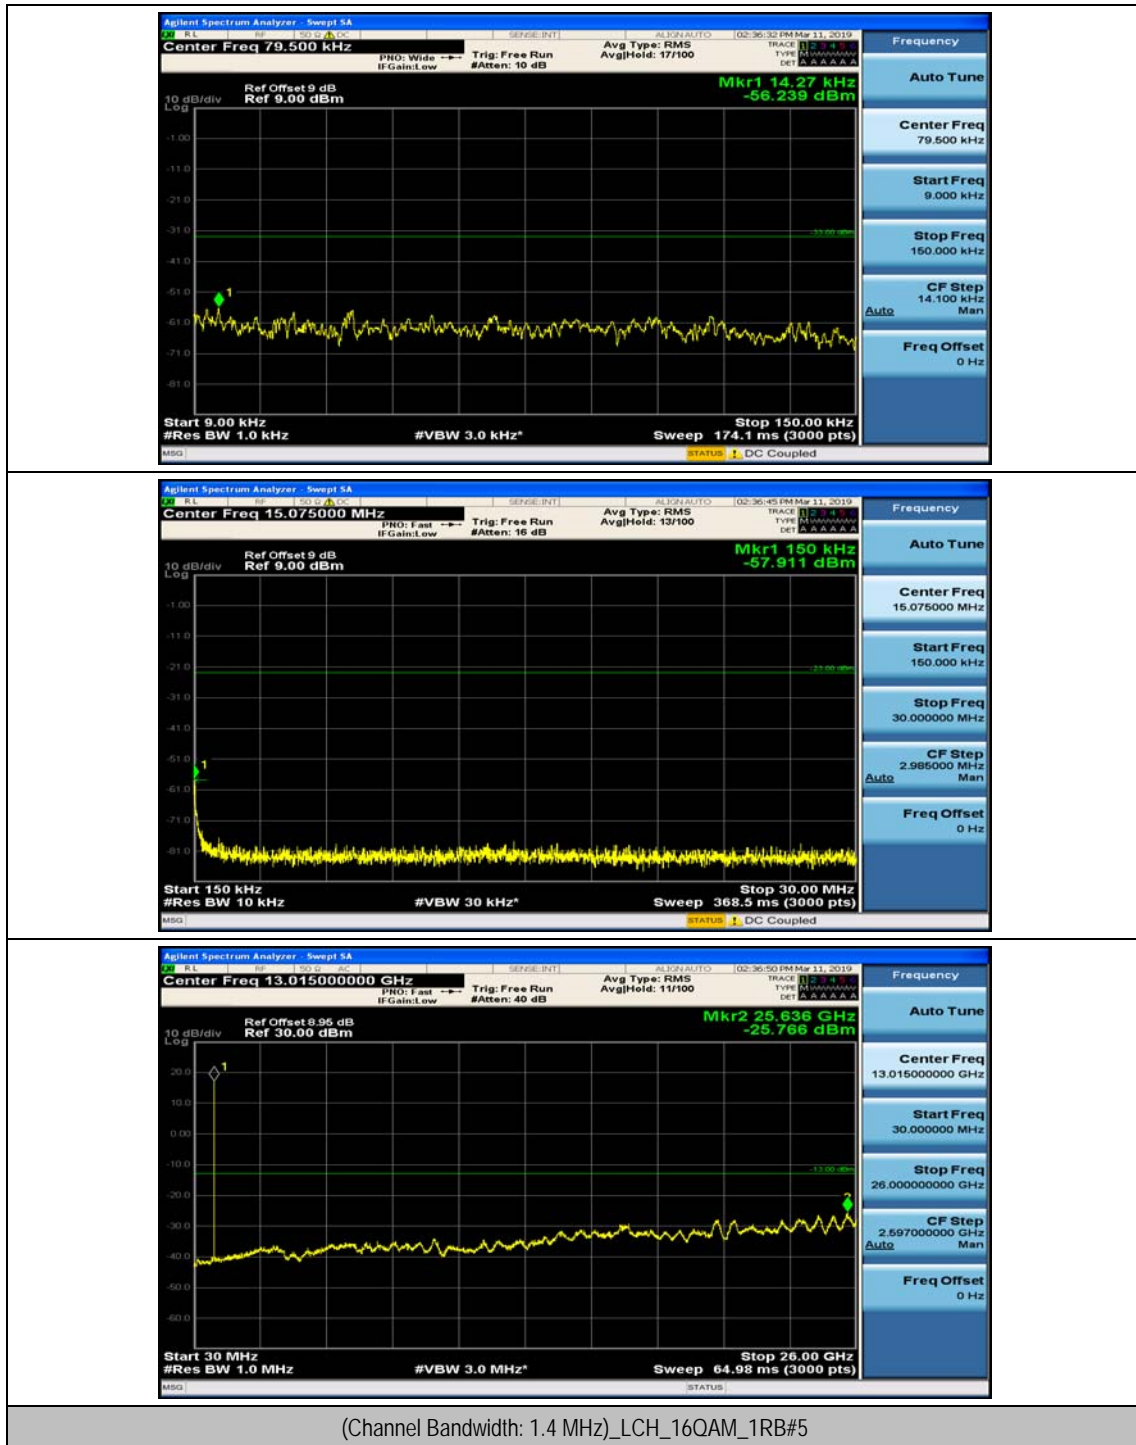

(Channel Bandwidth: 1.4 MHz)_LCH_16QAM_1RB#3