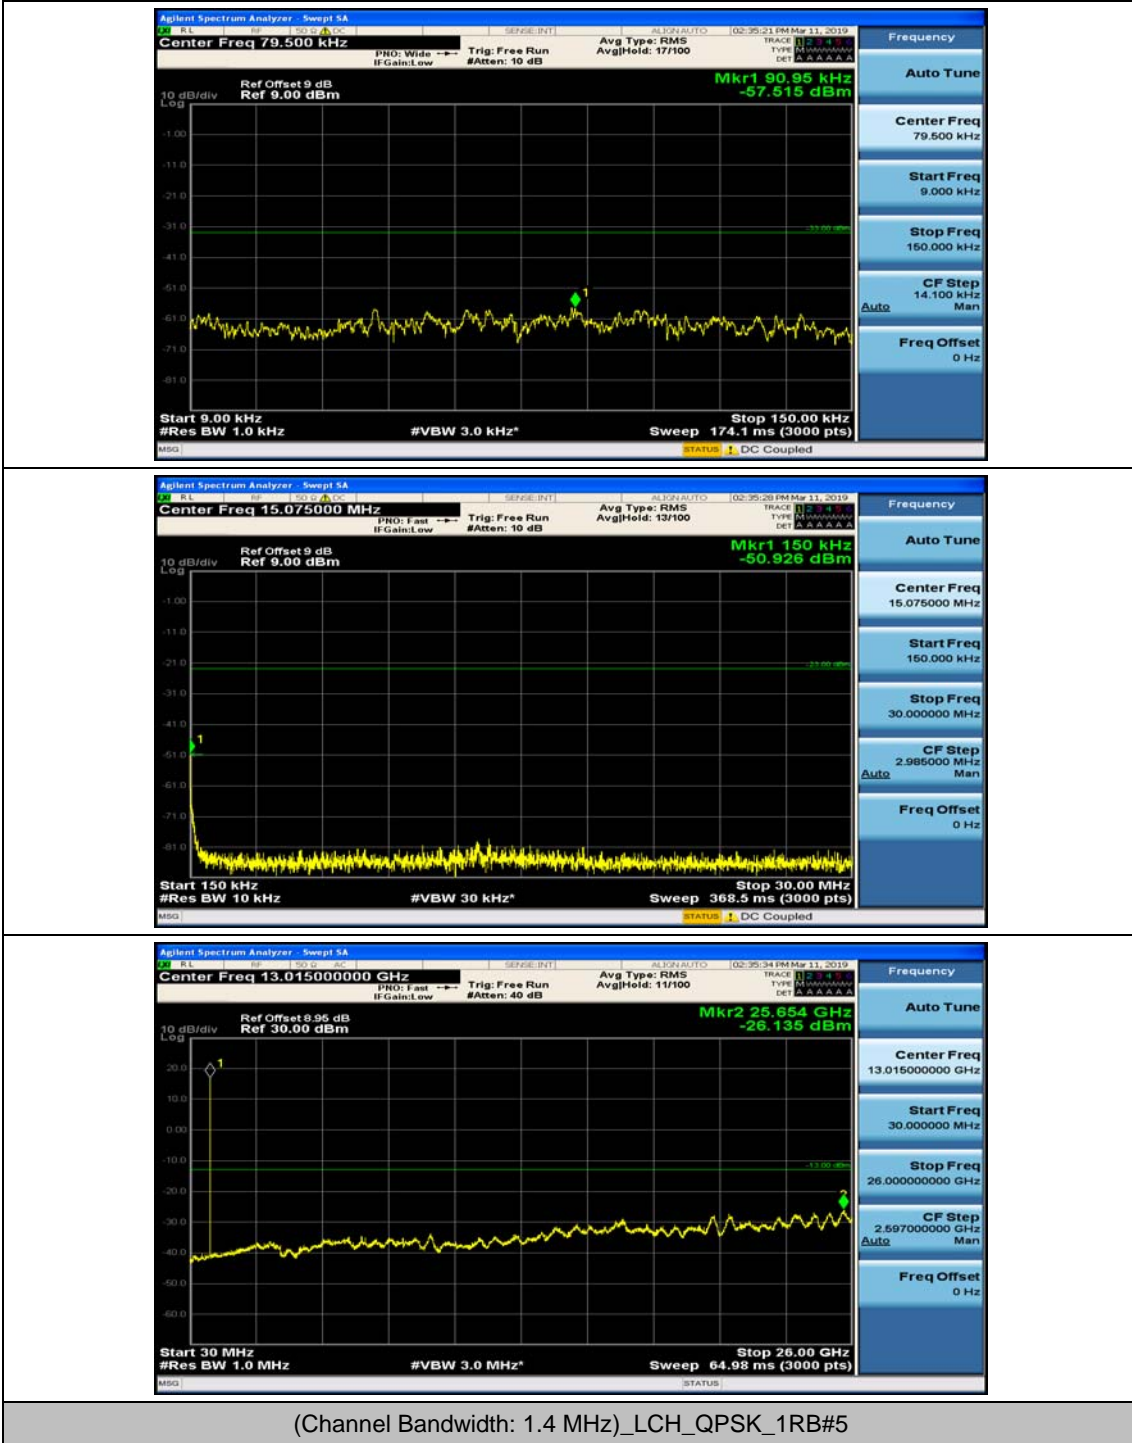

Channel Bandwidth: 10 MHz_HCH_16QAM_25RB#0

Channel Bandwidth: 10 MHz_HCH_16QAM_25RB#12

Channel Bandwidth: 10 MHz_HCH_16QAM_25RB#25

Channel Bandwidth: 10 MHz_HCH_16QAM_50RB#0

Appendix E: Conducted Spurious Emission

Test Graphs

Channel Bandwidth: 1.4 MHz

(Channel Bandwidth: 1.4 MHz)_MCH_QPSK_1RB#0

(Channel Bandwidth: 1.4 MHz)_MCH_QPSK_1RB#3

(Channel Bandwidth: 1.4 MHz)_HCH_QPSK_1RB#0

(Channel Bandwidth: 1.4 MHz)_HCH_QPSK_1RB#3