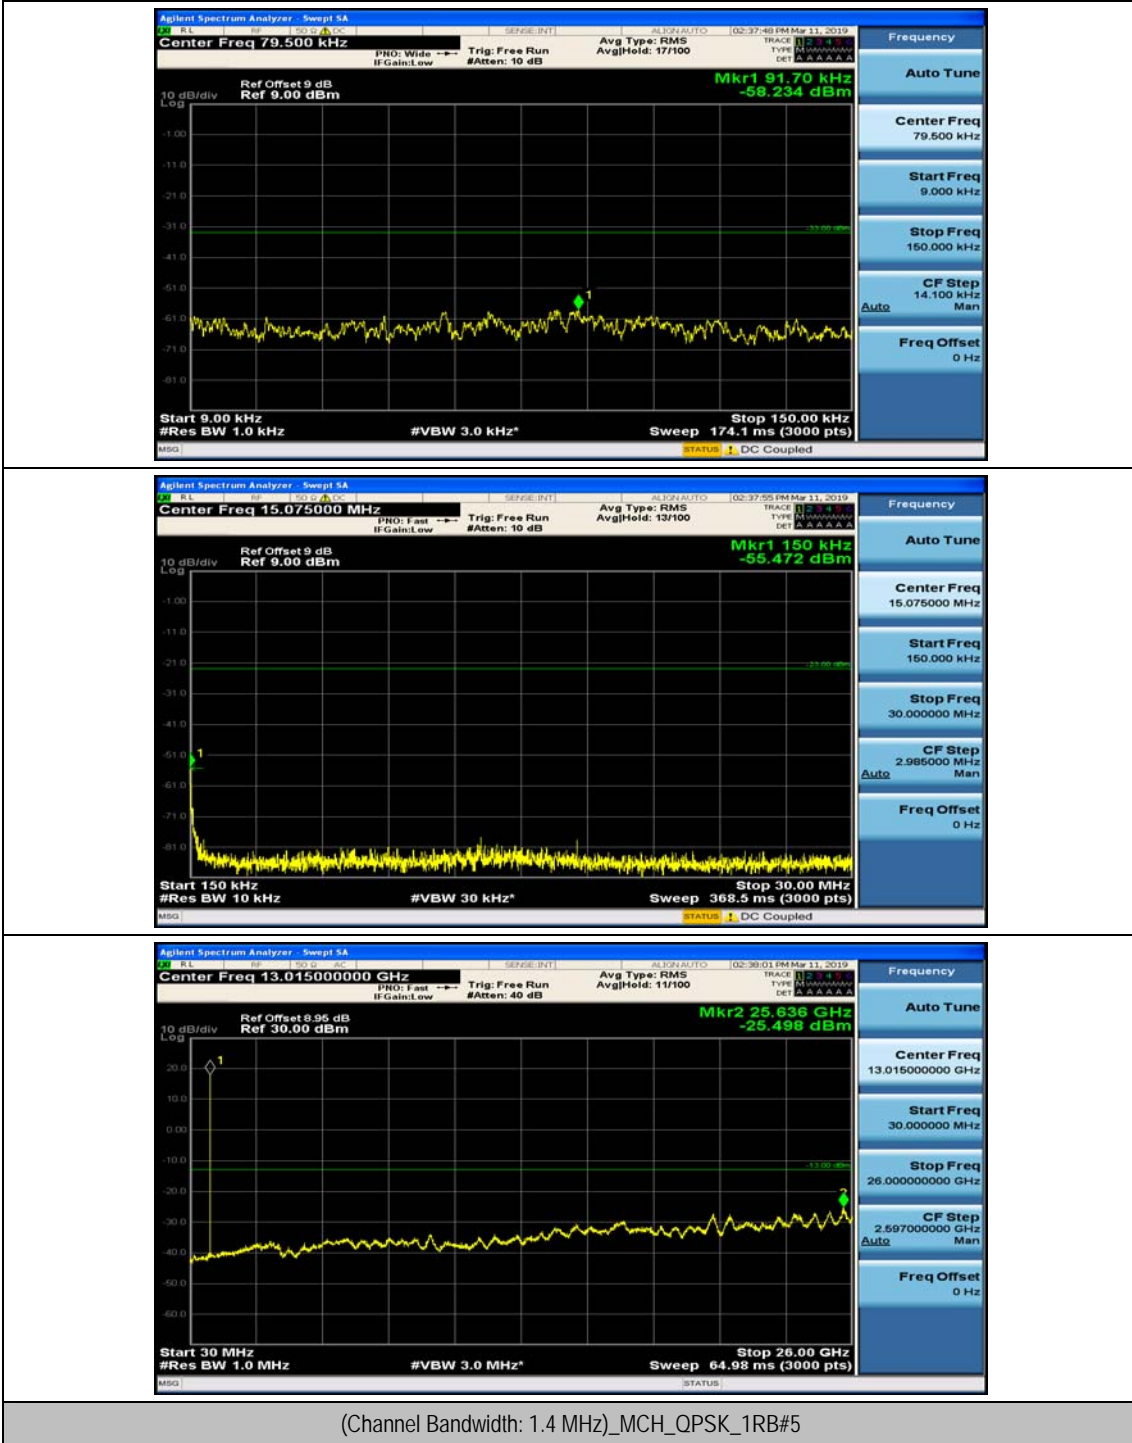

Test Graphs

Channel Bandwidth: 1.4 MHz

(Channel Bandwidth: 1.4 MHz)_MCH_QPSK_1RB#0

(Channel Bandwidth: 1.4 MHz)_MCH_QPSK_1RB#3

(Channel Bandwidth: 1.4 MHz)_HCH_QPSK_1RB#0

(Channel Bandwidth: 1.4 MHz)_HCH_QPSK_1RB#3