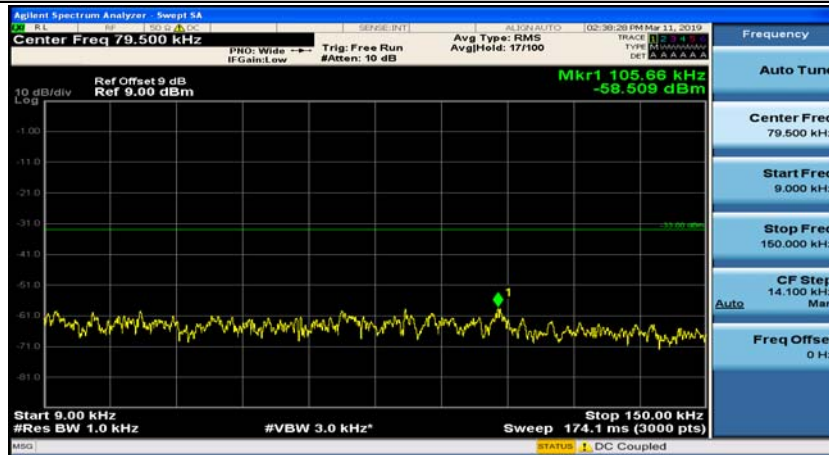

(Channel Bandwidth: 1.4 MHz)_LCH_16QAM_1RB#0

(Channel Bandwidth: 1.4 MHz)_LCH_16QAM_1RB#3

(Channel Bandwidth: 1.4 MHz)_MCH_16QAM_1RB#0

(Channel Bandwidth: 1.4 MHz)_MCH_16QAM_1RB#3

(Channel Bandwidth: 1.4 MHz)_HCH_16QAM_1RB#0