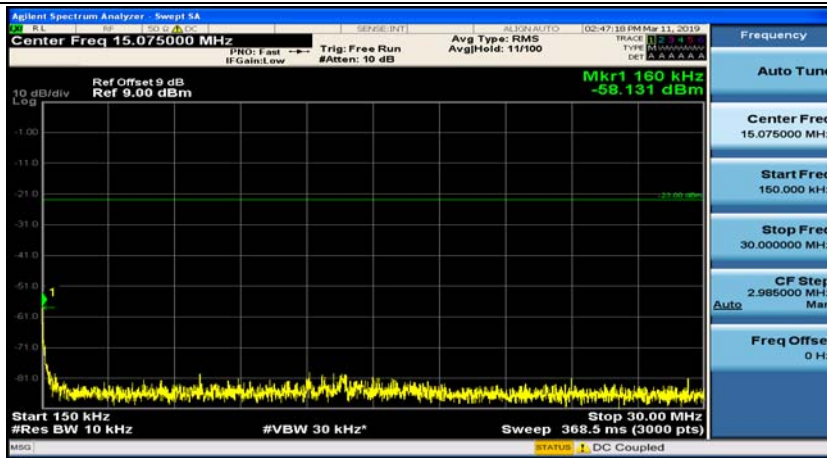

(Channel Bandwidth: 1.4 MHz)_HCH_16QAM_1RB#3

Channel Bandwidth: 3 MHz

(Channel Bandwidth: 3 MHz)_MCH_QPSK_1RB#0

(Channel Bandwidth: 3 MHz)_MCH_QPSK_1RB#7

(Channel Bandwidth: 3 MHz)_HCH_QPSK_1RB#0

(Channel Bandwidth: 3 MHz)_HCH_QPSK_1RB#7