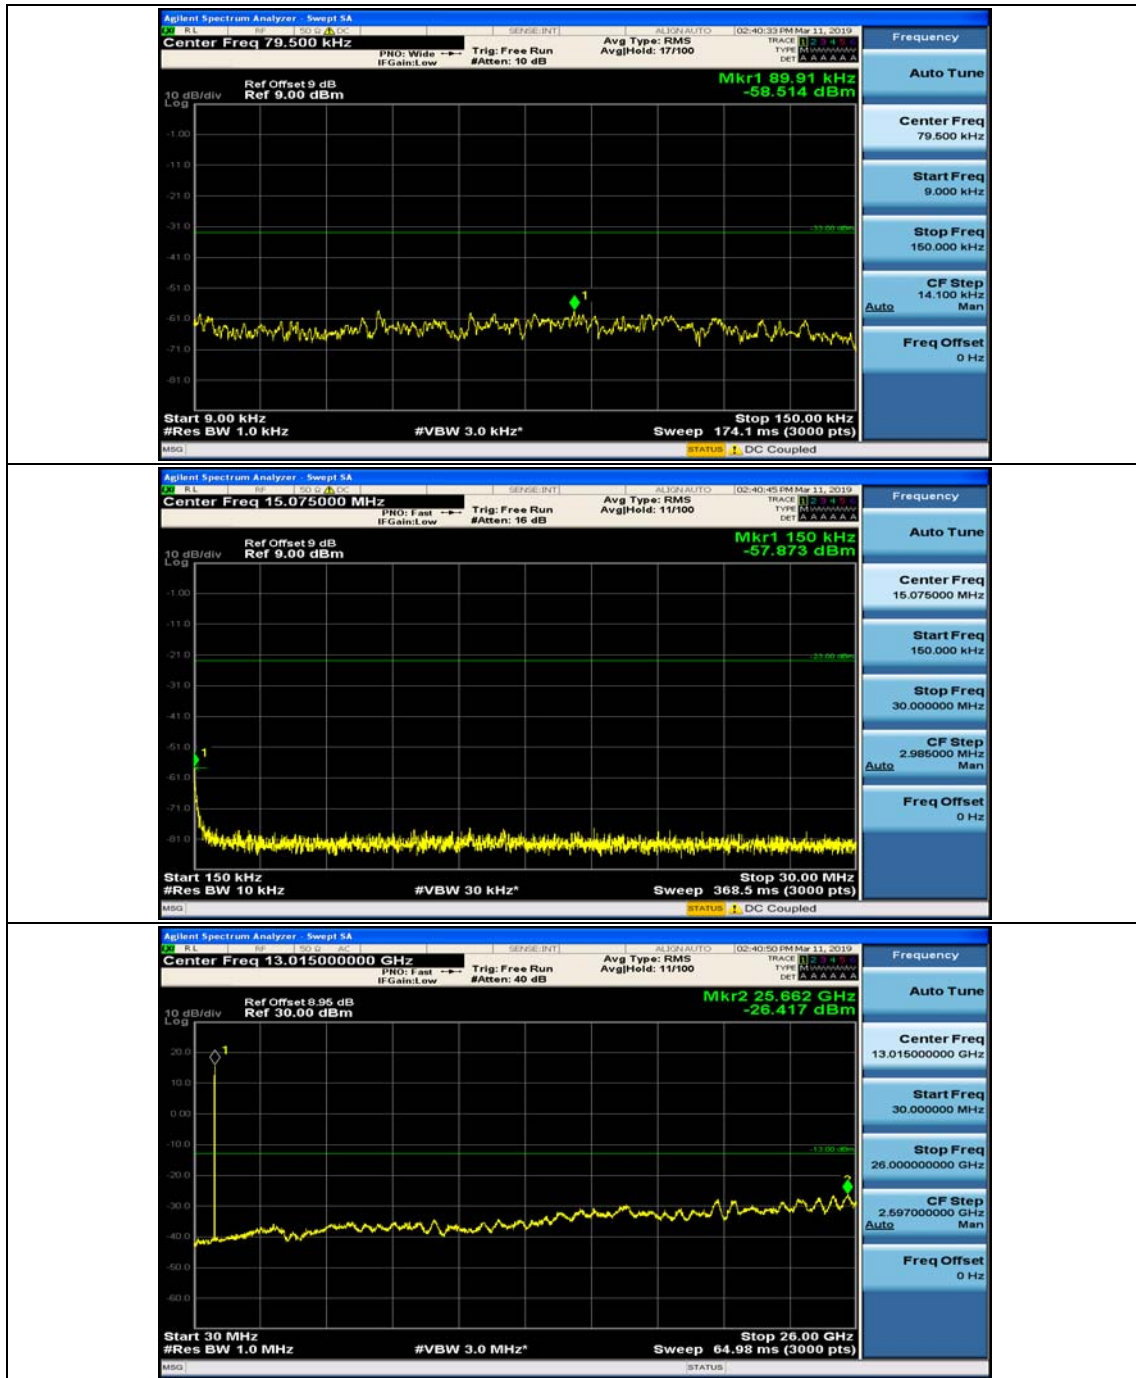

Test Graphs

Channel Bandwidth: 1.4 MHz

(Channel Bandwidth: 1.4 MHz)_MCH_QPSK_1RB#0

(Channel Bandwidth: 1.4 MHz)_MCH_QPSK_1RB#3

(Channel Bandwidth: 1.4 MHz)_HCH_QPSK_1RB#0

(Channel Bandwidth: 1.4 MHz)_HCH_QPSK_1RB#3