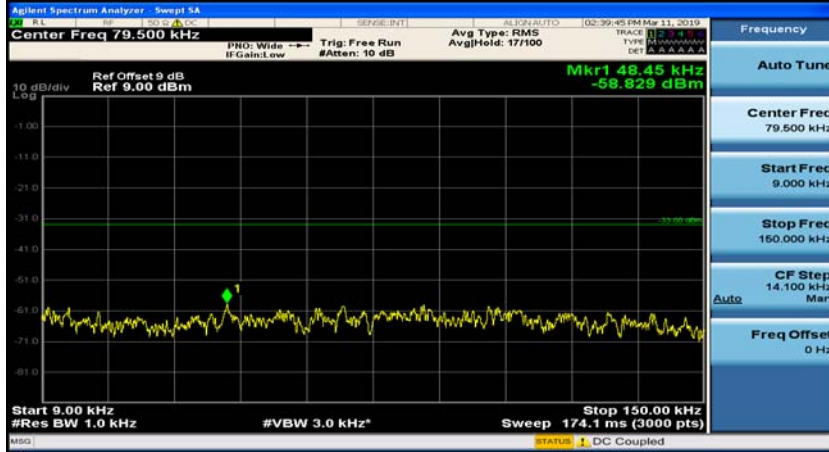

Test Graphs

Channel Bandwidth: 1.4 MHz

(Channel Bandwidth: 1.4 MHz)_MCH_QPSK_1RB#0

(Channel Bandwidth: 1.4 MHz)_MCH_QPSK_1RB#3

(Channel Bandwidth: 1.4 MHz)_HCH_QPSK_1RB#0

(Channel Bandwidth: 1.4 MHz)_HCH_QPSK_1RB#3