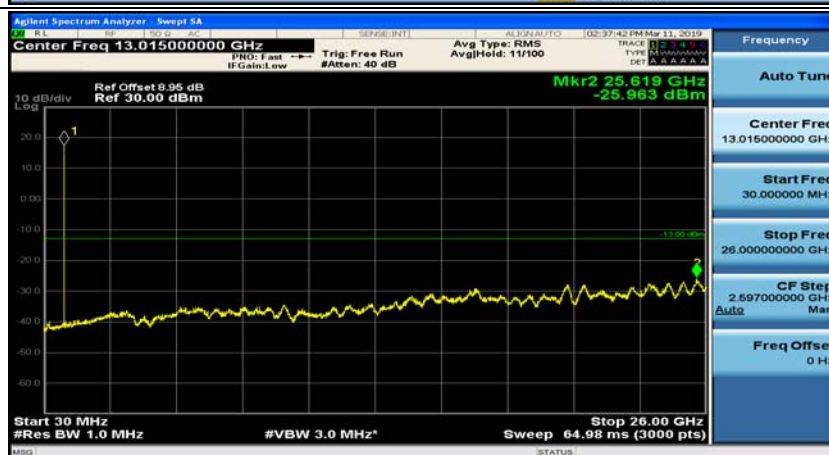

Test Graphs

Channel Bandwidth: 1.4 MHz

(Channel Bandwidth: 1.4 MHz)_MCH_QPSK_1RB#0

(Channel Bandwidth: 1.4 MHz)_MCH_QPSK_1RB#3

(Channel Bandwidth: 1.4 MHz)_HCH_QPSK_1RB#0

(Channel Bandwidth: 1.4 MHz)_HCH_QPSK_1RB#3