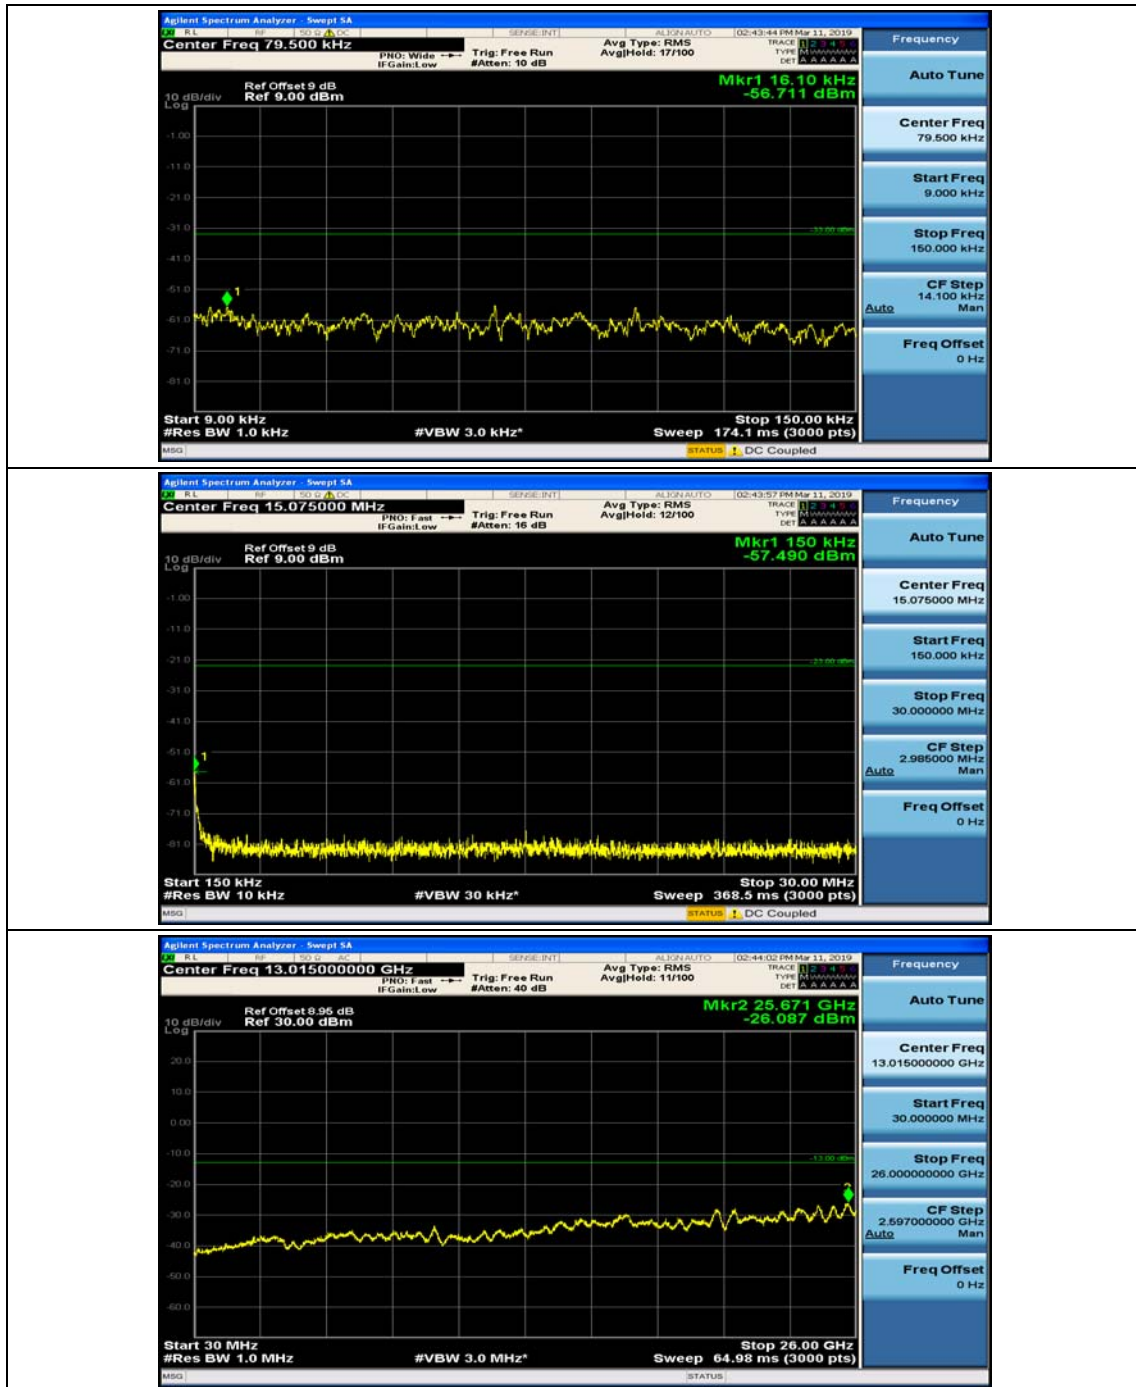

(Channel Bandwidth: 3 MHz)_LCH_16QAM_1RB#7