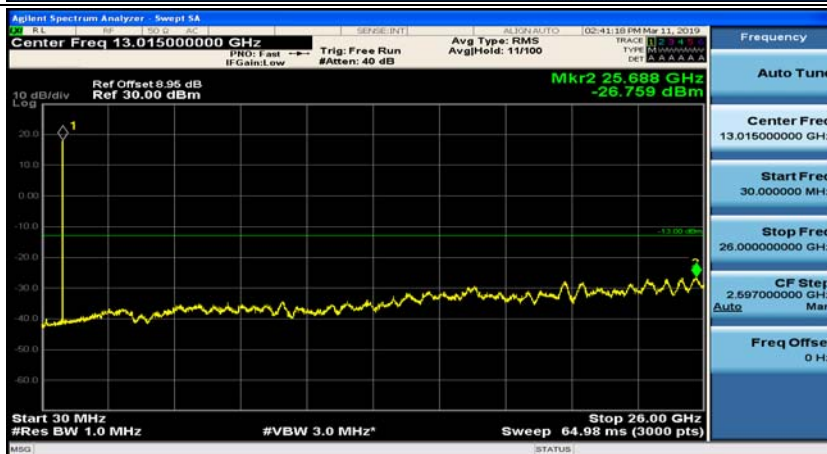

(Channel Bandwidth: 1.4 MHz)_LCH_16QAM_1RB#0

(Channel Bandwidth: 1.4 MHz)_LCH_16QAM_1RB#3

(Channel Bandwidth: 1.4 MHz)_MCH_16QAM_1RB#0

(Channel Bandwidth: 1.4 MHz)_MCH_16QAM_1RB#3

(Channel Bandwidth: 1.4 MHz)_HCH_16QAM_1RB#0