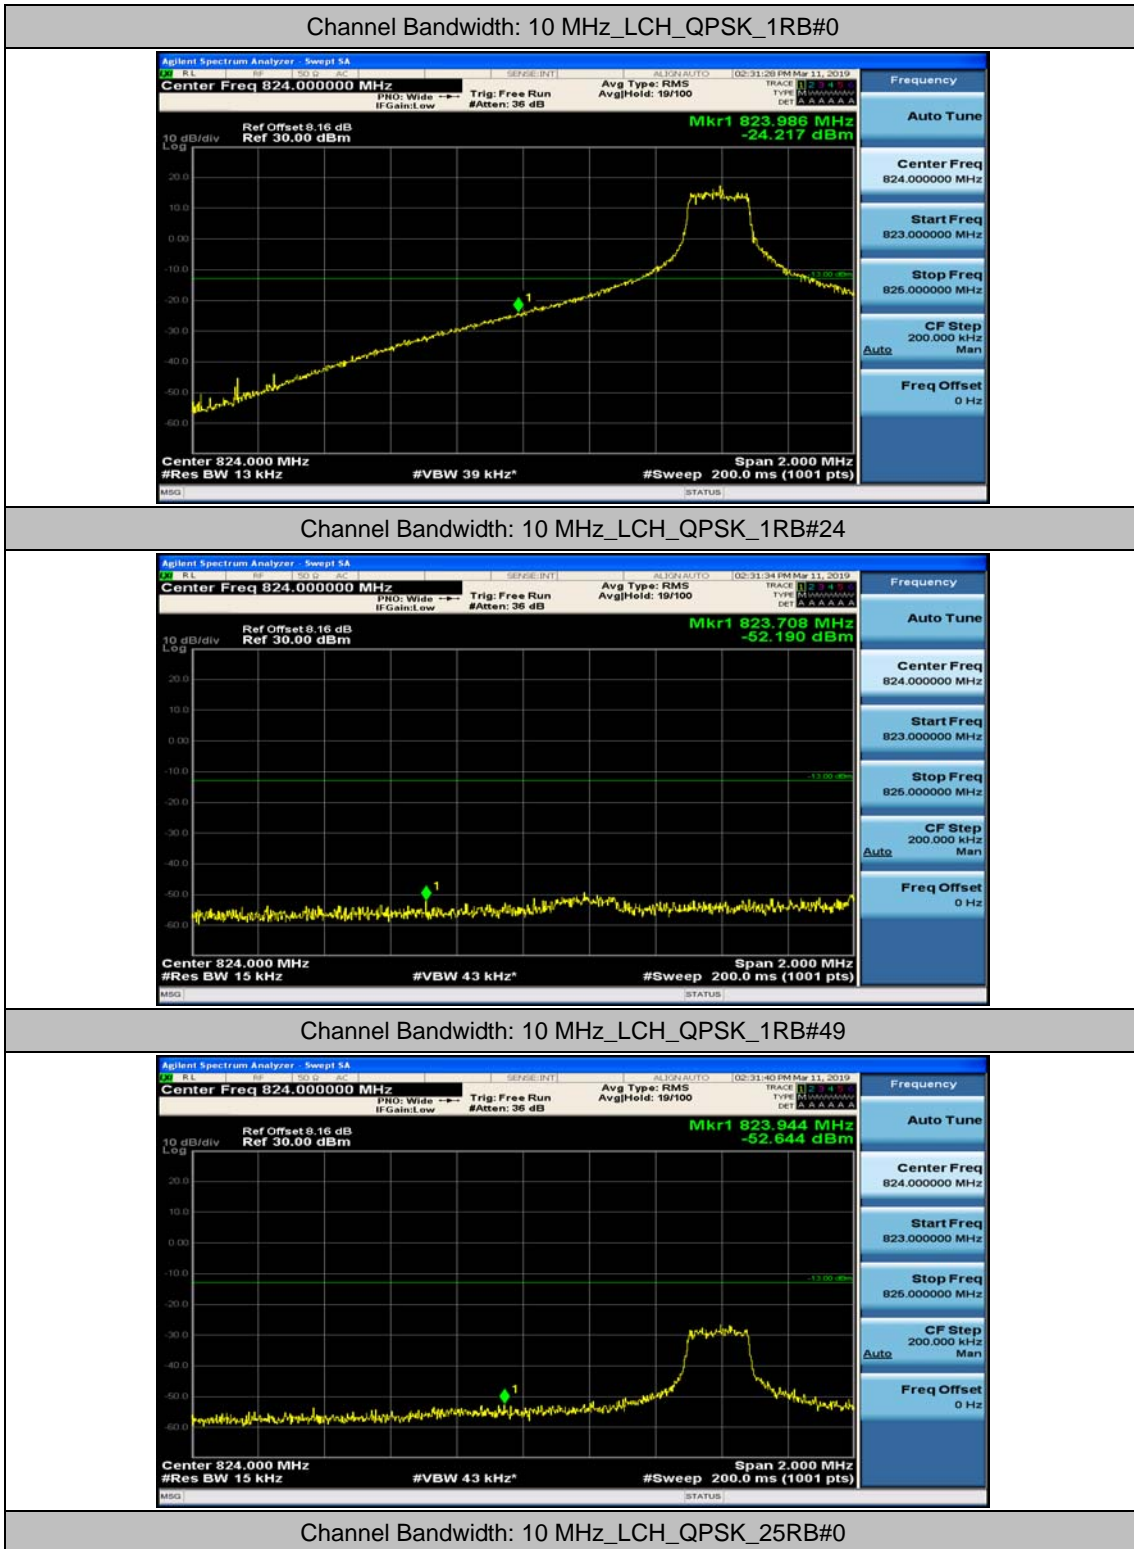

(Channel Bandwidth: 5 MHz)_HCH_16QAM_12RB#0

(Channel Bandwidth: 5 MHz)_HCH_16QAM_12RB#6

(Channel Bandwidth: 5 MHz)_HCH_16QAM_12RB#13

(Channel Bandwidth: 5 MHz)_HCH_16QAM_25RB#0

Channel Bandwidth: 10 MHz

Channel Bandwidth: 10 MHz_LCH_QPSK_25RB#12

Channel Bandwidth: 10 MHz_LCH_QPSK_25RB#25

Channel Bandwidth: 10 MHz_LCH_QPSK_50RB#0

Channel Bandwidth: 10 MHz_LCH_16QAM_1RB#49

Channel Bandwidth: 10 MHz_LCH_16QAM_25RB#0

Channel Bandwidth: 10 MHz_LCH_16QAM_25RB#12