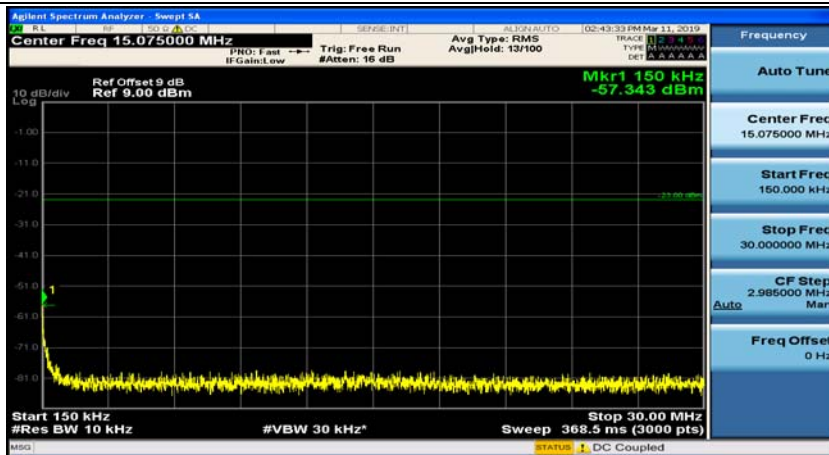

(Channel Bandwidth: 3 MHz)_LCH_16QAM_1RB#0