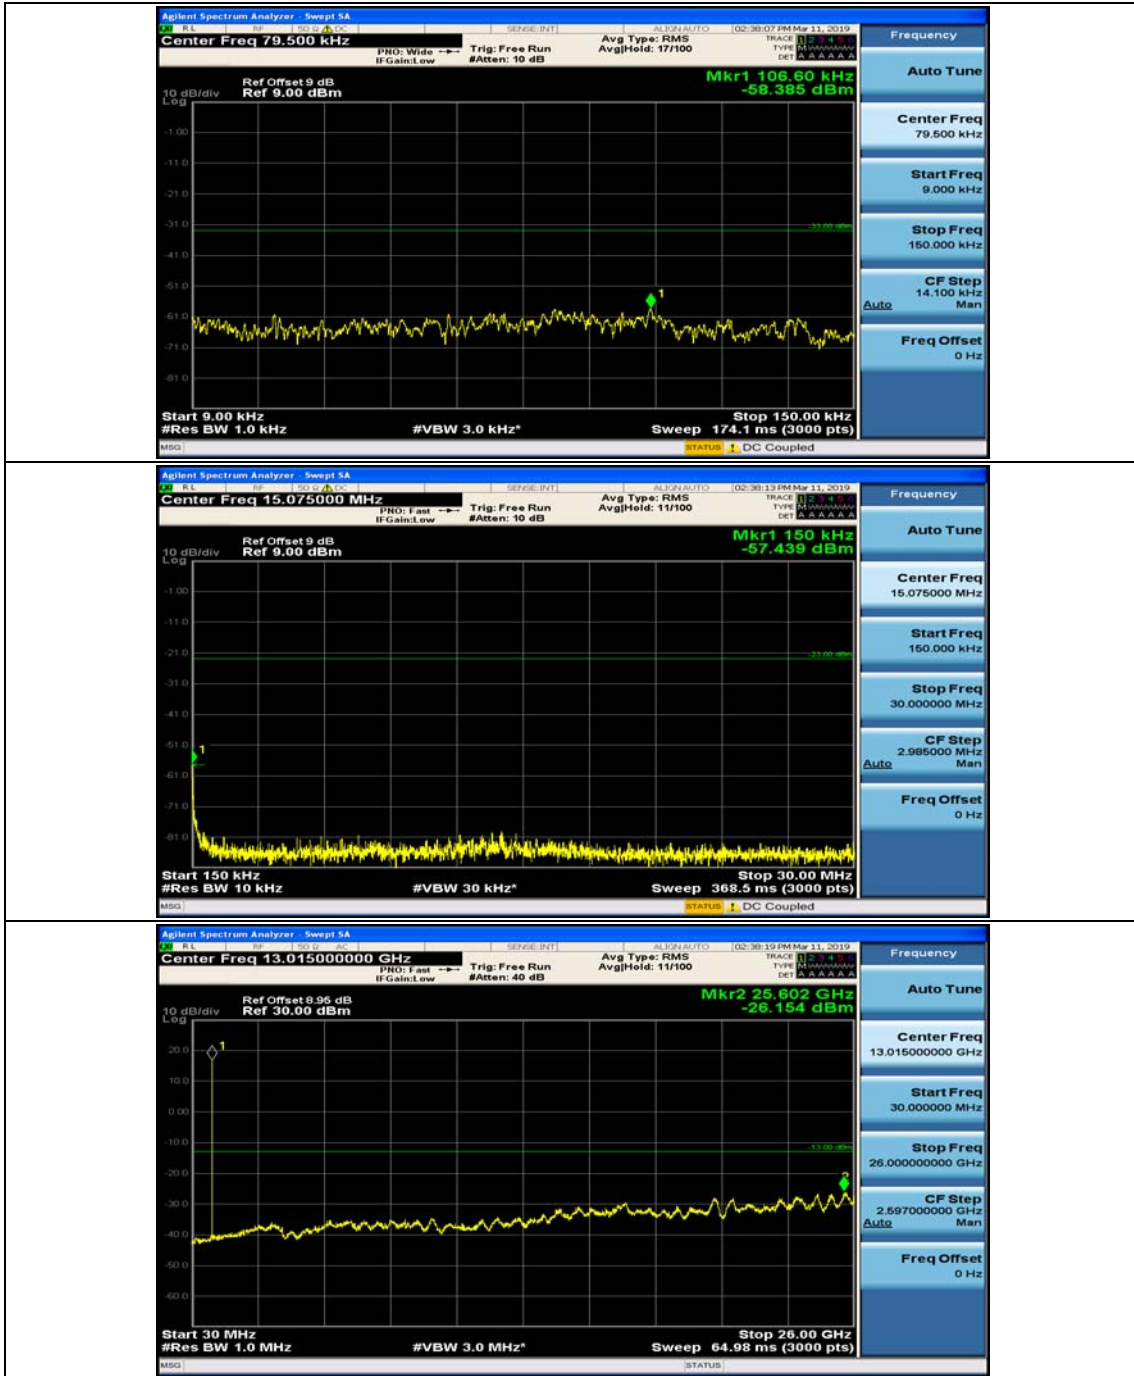

Test Graphs

Channel Bandwidth: 1.4 MHz

(Channel Bandwidth: 1.4 MHz)_MCH_QPSK_1RB#0

(Channel Bandwidth: 1.4 MHz)_MCH_QPSK_1RB#3

(Channel Bandwidth: 1.4 MHz)_HCH_QPSK_1RB#0

(Channel Bandwidth: 1.4 MHz)_HCH_QPSK_1RB#3