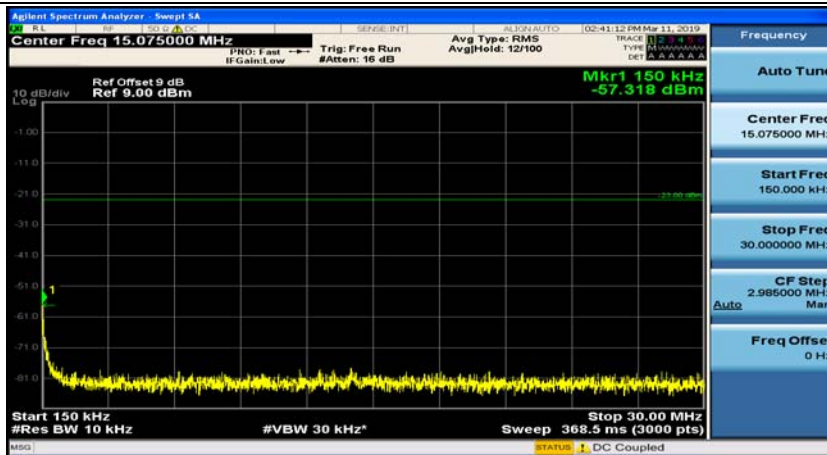

(Channel Bandwidth: 1.4 MHz)_LCH_16QAM_1RB#0

(Channel Bandwidth: 1.4 MHz)_LCH_16QAM_1RB#3

(Channel Bandwidth: 1.4 MHz)_MCH_16QAM_1RB#0

(Channel Bandwidth: 1.4 MHz)_MCH_16QAM_1RB#3

(Channel Bandwidth: 1.4 MHz)_HCH_16QAM_1RB#0