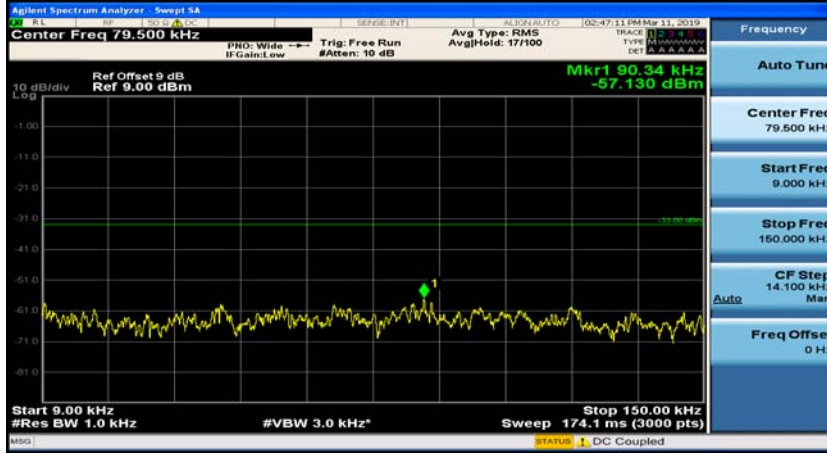

(Channel Bandwidth: 1.4 MHz)_HCH_16QAM_1RB#3

Channel Bandwidth: 3 MHz

(Channel Bandwidth: 3 MHz)_MCH_QPSK_1RB#0

(Channel Bandwidth: 3 MHz)_MCH_QPSK_1RB#7

(Channel Bandwidth: 3 MHz)_HCH_QPSK_1RB#0

(Channel Bandwidth: 3 MHz)_HCH_QPSK_1RB#7