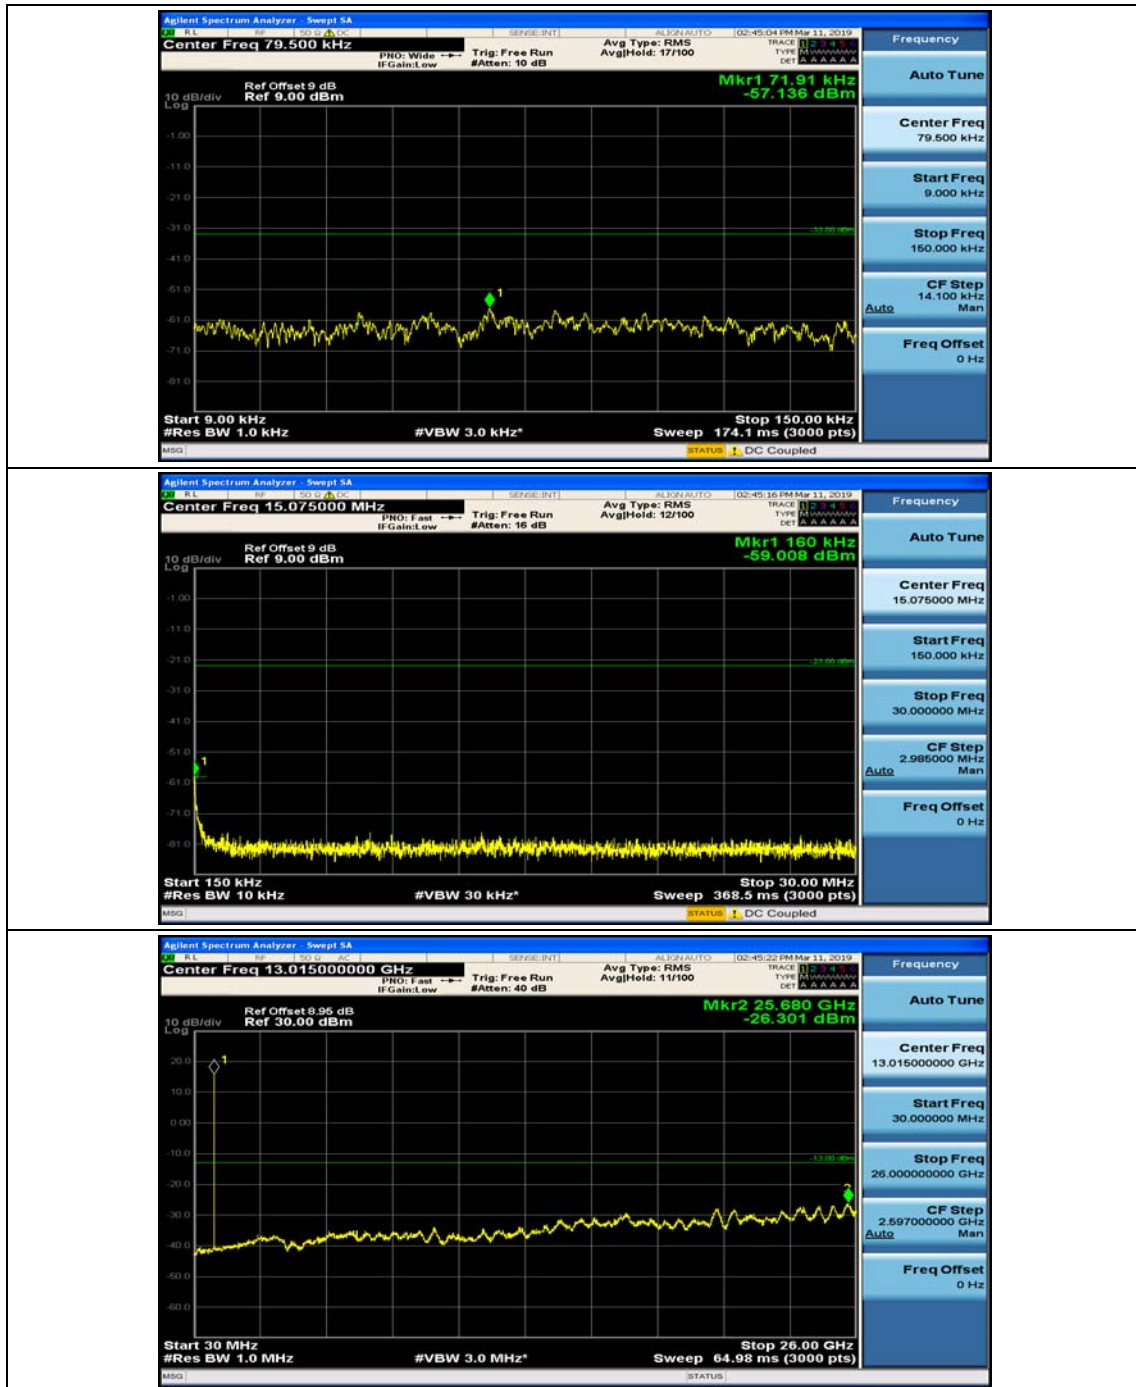

(Channel Bandwidth: 1.4 MHz)_HCH_16QAM_1RB#3

Channel Bandwidth: 3 MHz

(Channel Bandwidth: 3 MHz)_MCH_QPSK_1RB#0

(Channel Bandwidth: 3 MHz)_MCH_QPSK_1RB#7

(Channel Bandwidth: 3 MHz)_HCH_QPSK_1RB#0

(Channel Bandwidth: 3 MHz)_HCH_QPSK_1RB#7