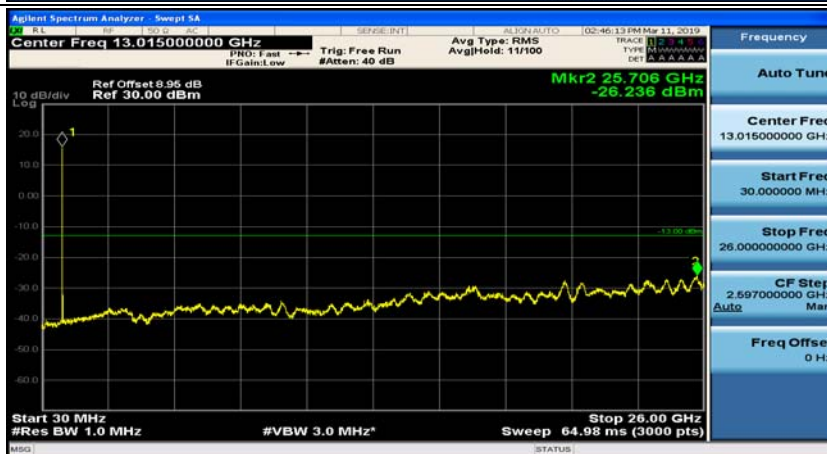

(Channel Bandwidth: 3 MHz)_MCH_16QAM_1RB#0