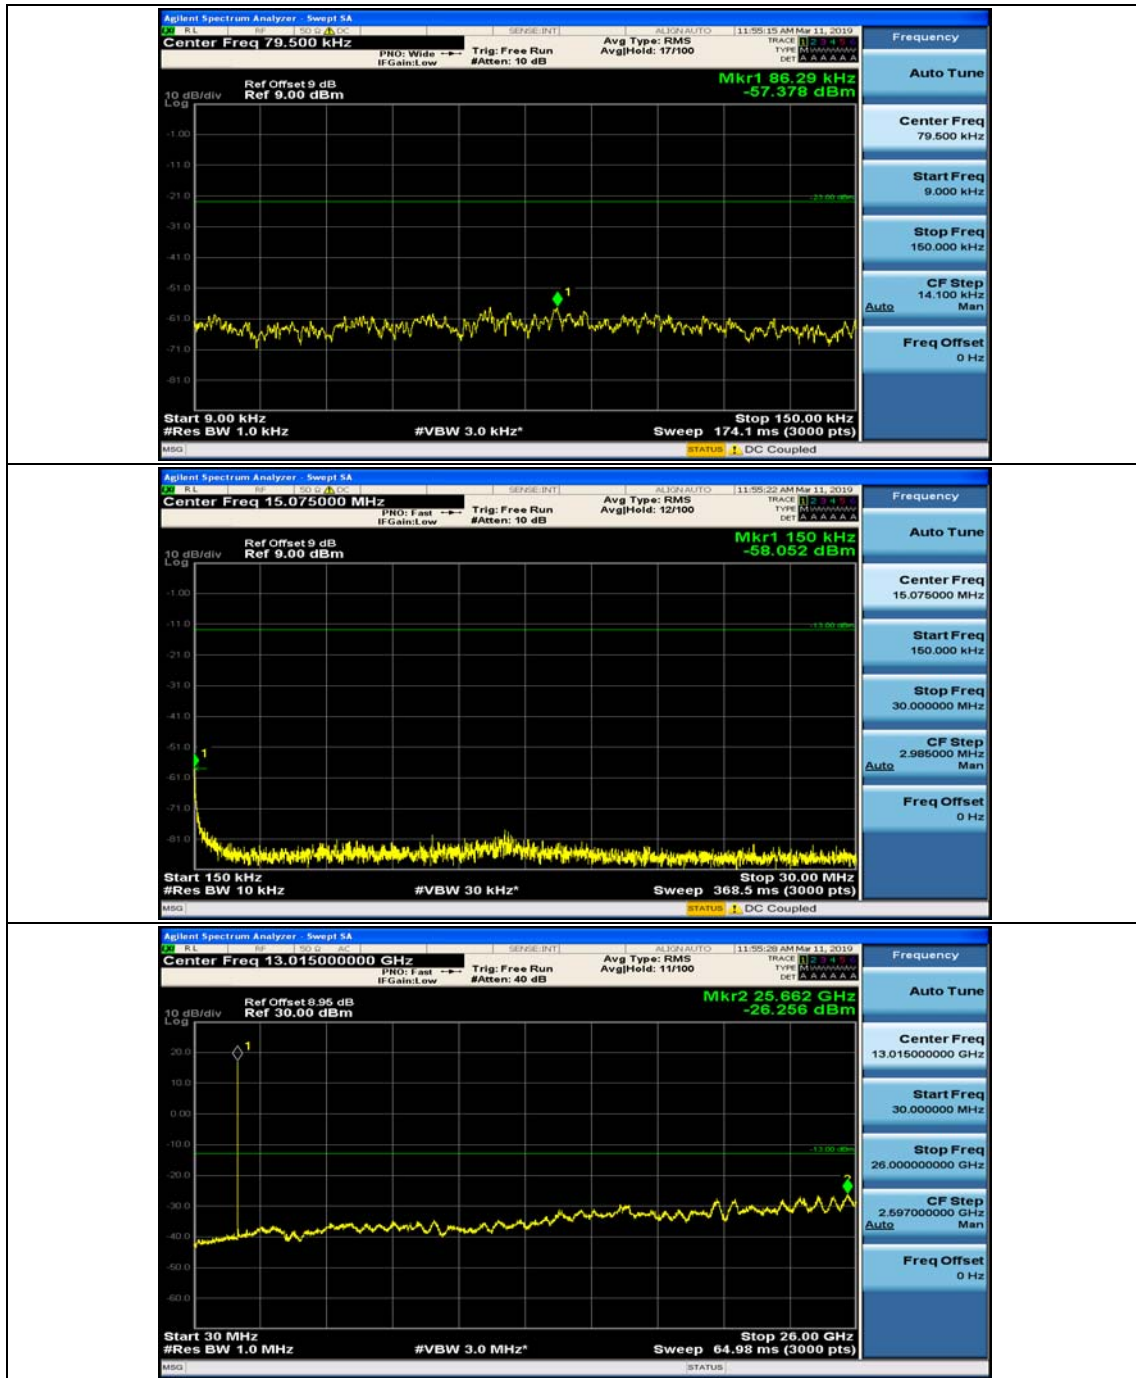

(Channel Bandwidth: 5 MHz)_MCH_16QAM_1RB#0

(Channel Bandwidth: 5 MHz)_MCH_16QAM_1RB#12

(Channel Bandwidth: 5 MHz)_HCH_16QAM_1RB#0

(Channel Bandwidth: 5 MHz)_HCH_16QAM_1RB#12

Channel Bandwidth: 10 MHz

Channel Bandwidth: 10 MHz_MCH_QPSK_1RB#0

Channel Bandwidth: 10 MHz_MCH_QPSK_1RB#24

Channel Bandwidth: 10 MHz_HCH_QPSK_1RB#0

Channel Bandwidth: 10 MHz_HCH_QPSK_1RB#24

Channel Bandwidth: 10 MHz_LCH_16QAM_1RB#0

Channel Bandwidth: 10 MHz_LCH_16QAM_1RB#24