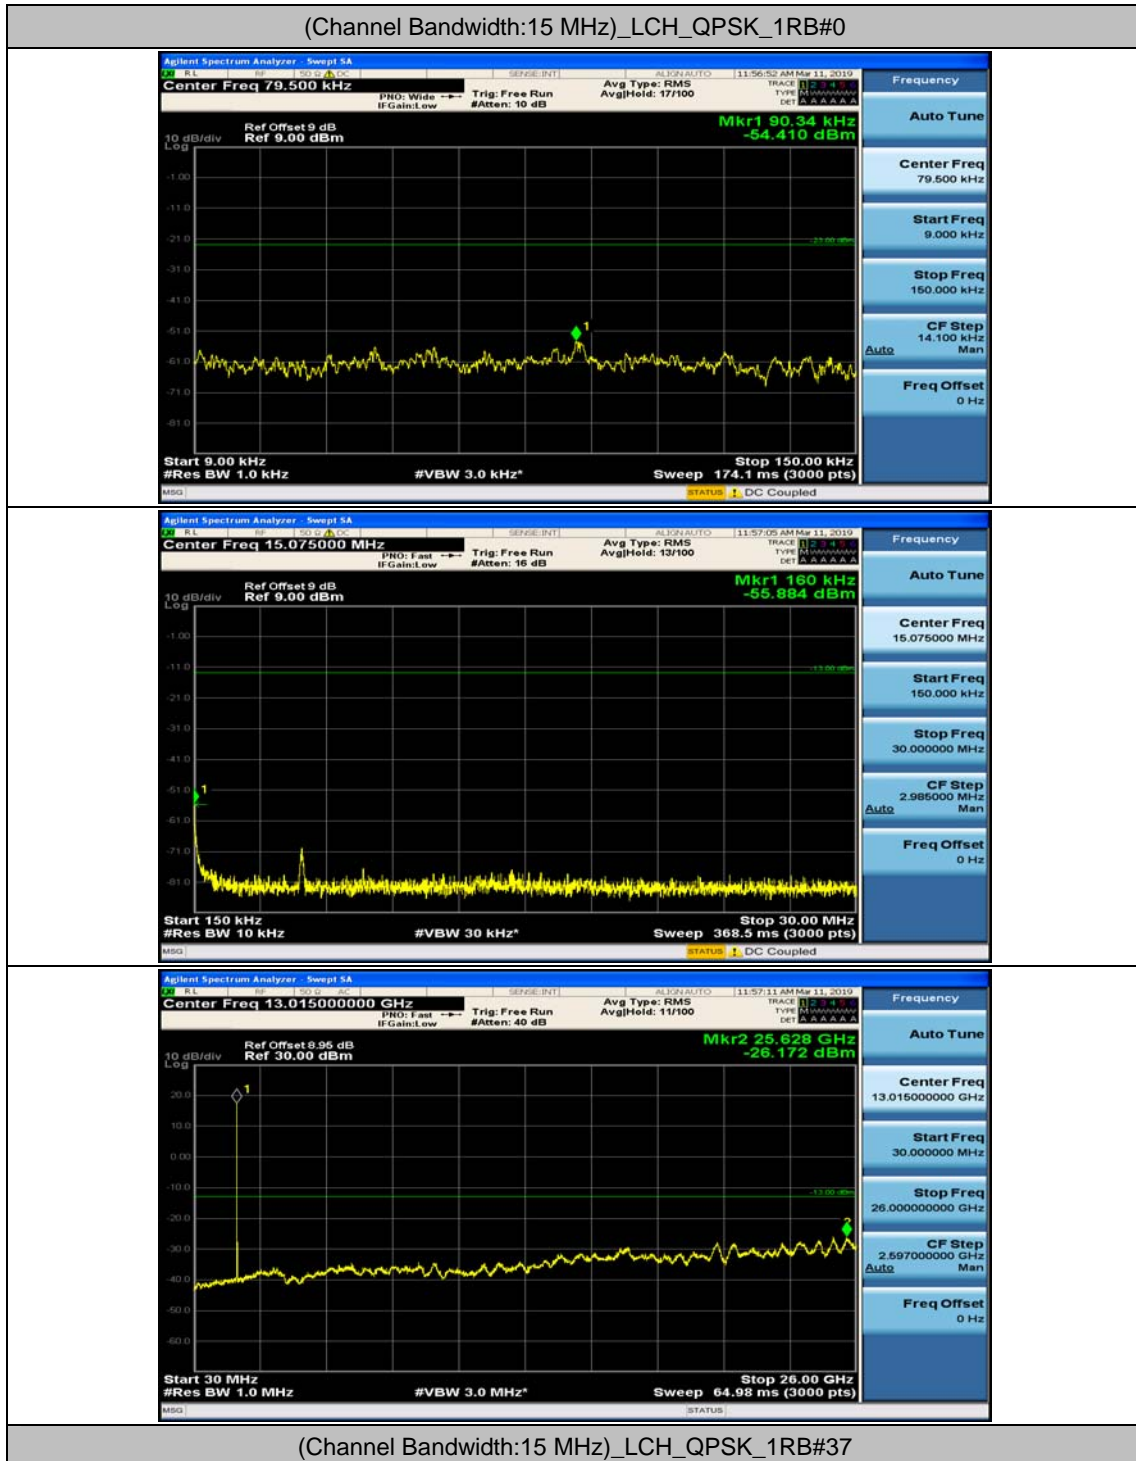

Channel Bandwidth: 10 MHz_MCH_16QAM_1RB#0

Channel Bandwidth: 10 MHz_MCH_16QAM_1RB#24

Channel Bandwidth: 15 MHz

(Channel Bandwidth:15 MHz)_MCH_QPSK_1RB#0

(Channel Bandwidth:15 MHz)_MCH_QPSK_1RB#37