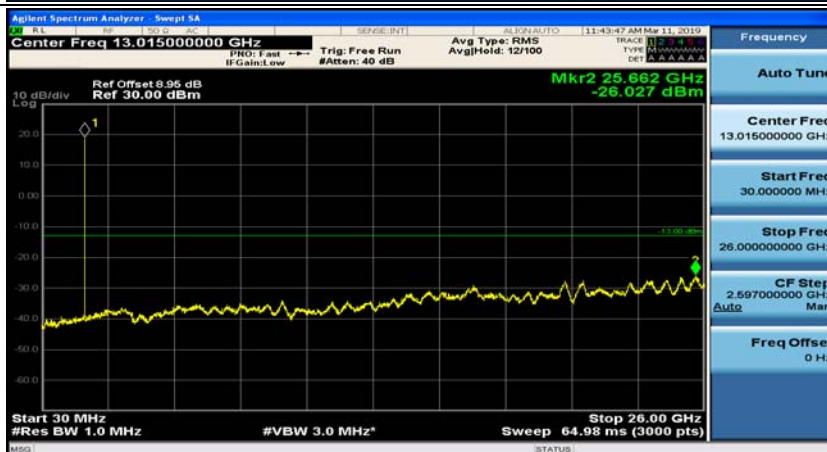

(Channel Bandwidth: 5 MHz)_MCH_QPSK_1RB#12

(Channel Bandwidth: 5 MHz)_HCH_QPSK_1RB#0

(Channel Bandwidth: 5 MHz)_HCH_QPSK_1RB#12

(Channel Bandwidth: 5 MHz)_LCH_16QAM_1RB#0

(Channel Bandwidth: 5 MHz)_LCH_16QAM_1RB#12