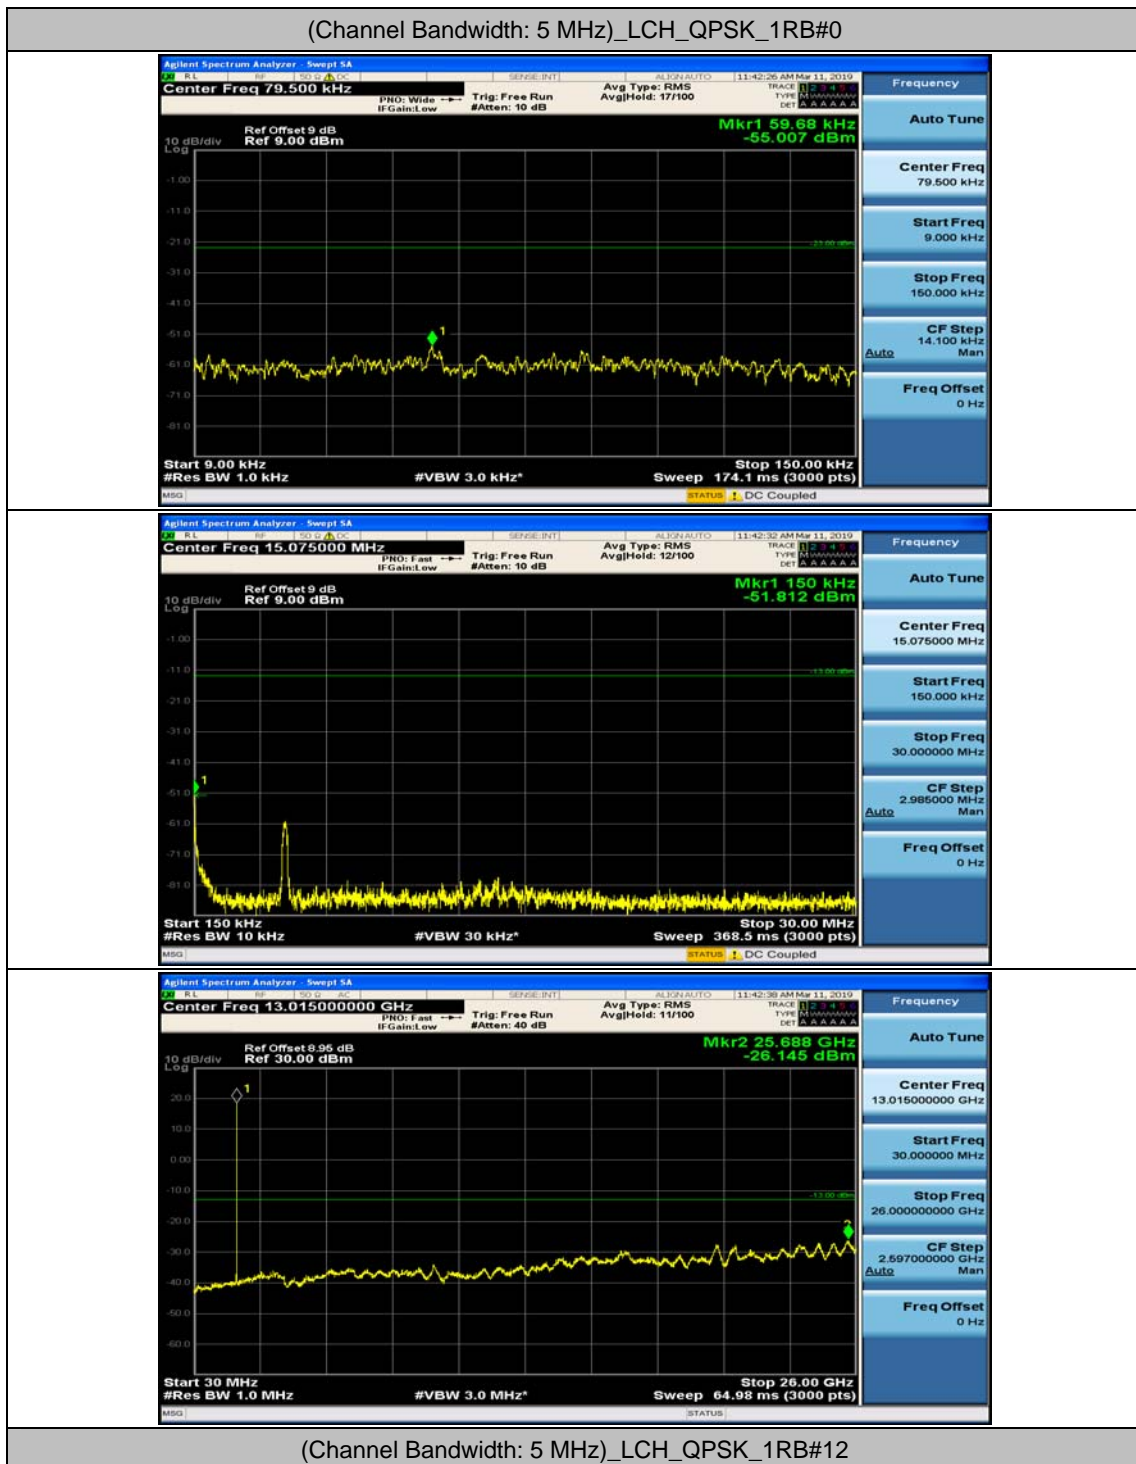

(Channel Bandwidth: 3 MHz)_MCH_16QAM_1RB#0

(Channel Bandwidth: 3 MHz)_MCH_16QAM_1RB#7

(Channel Bandwidth: 3 MHz)_HCH_16QAM_1RB#0

(Channel Bandwidth: 3 MHz)_HCH_16QAM_1RB#7

Channel Bandwidth: 5 MHz

(Channel Bandwidth: 5 MHz)_MCH_QPSK_1RB#0

(Channel Bandwidth: 5 MHz)_MCH_QPSK_1RB#12

(Channel Bandwidth: 5 MHz)_HCH_QPSK_1RB#0

(Channel Bandwidth: 5 MHz)_HCH_QPSK_1RB#12

(Channel Bandwidth: 5 MHz)_LCH_16QAM_1RB#0

(Channel Bandwidth: 5 MHz)_LCH_16QAM_1RB#12