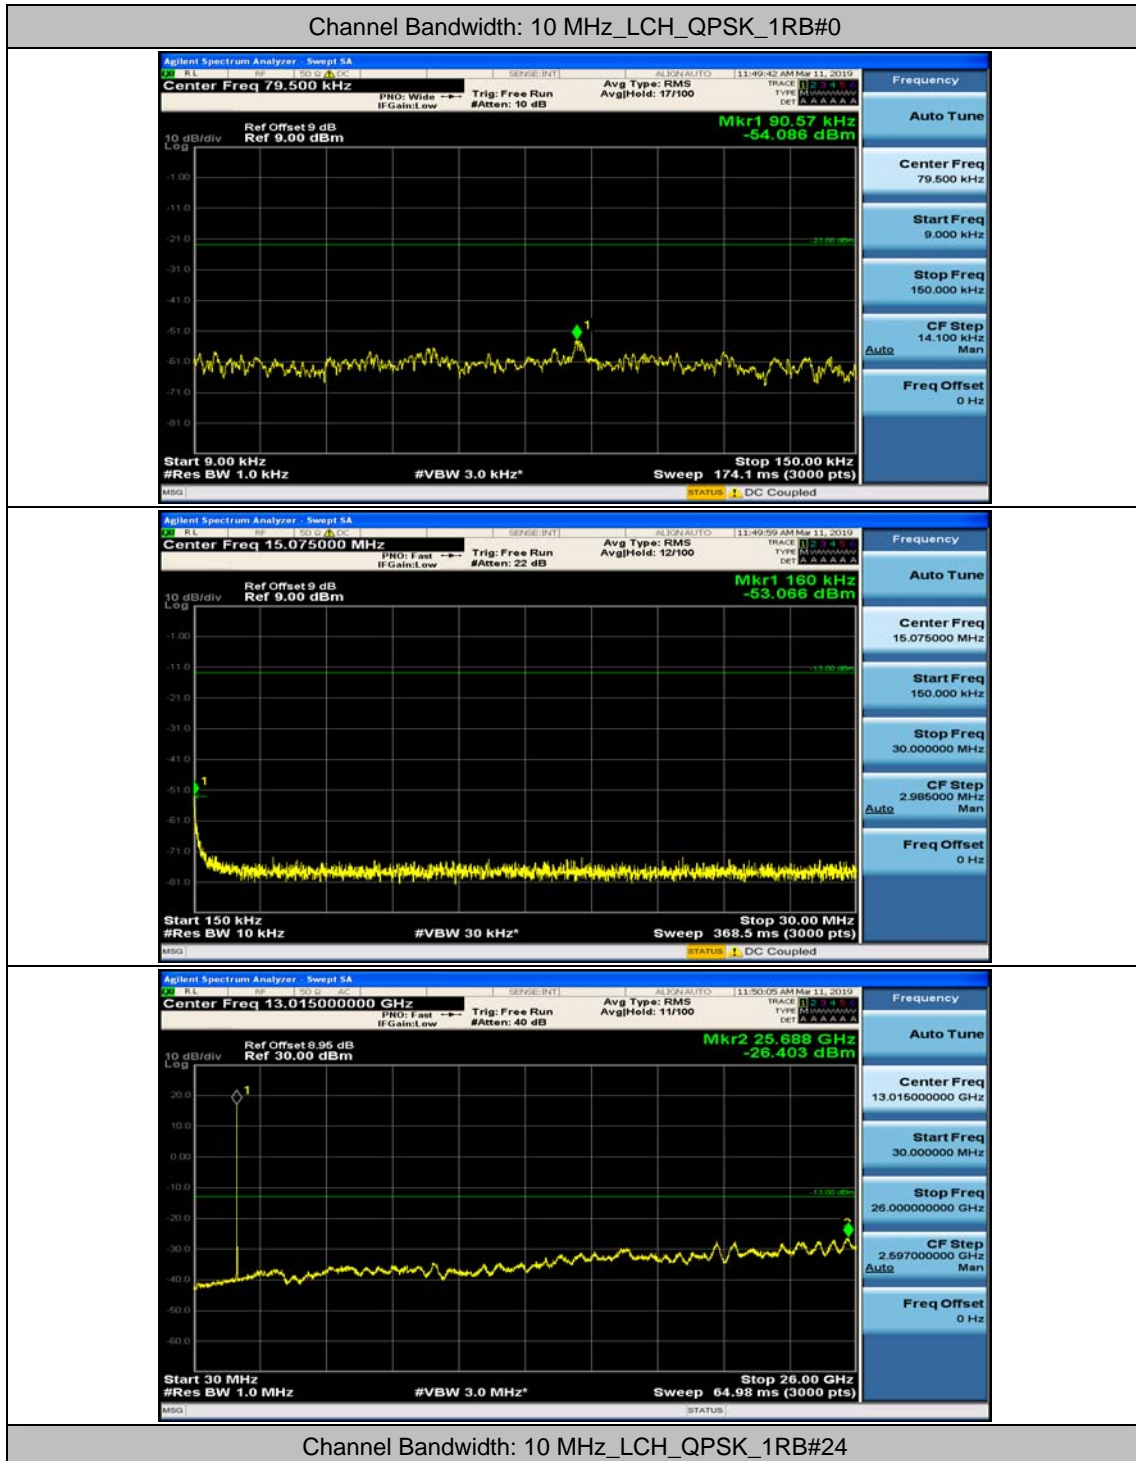

(Channel Bandwidth: 5 MHz)_MCH_QPSK_1RB#12

(Channel Bandwidth: 5 MHz)_HCH_QPSK_1RB#0

(Channel Bandwidth: 5 MHz)_HCH_QPSK_1RB#12

(Channel Bandwidth: 5 MHz)_LCH_16QAM_1RB#0

(Channel Bandwidth: 5 MHz)_LCH_16QAM_1RB#12

(Channel Bandwidth: 5 MHz)_MCH_16QAM_1RB#0

(Channel Bandwidth: 5 MHz)_MCH_16QAM_1RB#12

(Channel Bandwidth: 5 MHz)_HCH_16QAM_1RB#0

(Channel Bandwidth: 5 MHz)_HCH_16QAM_1RB#12

Channel Bandwidth: 10 MHz

Channel Bandwidth: 10 MHz_MCH_QPSK_1RB#0