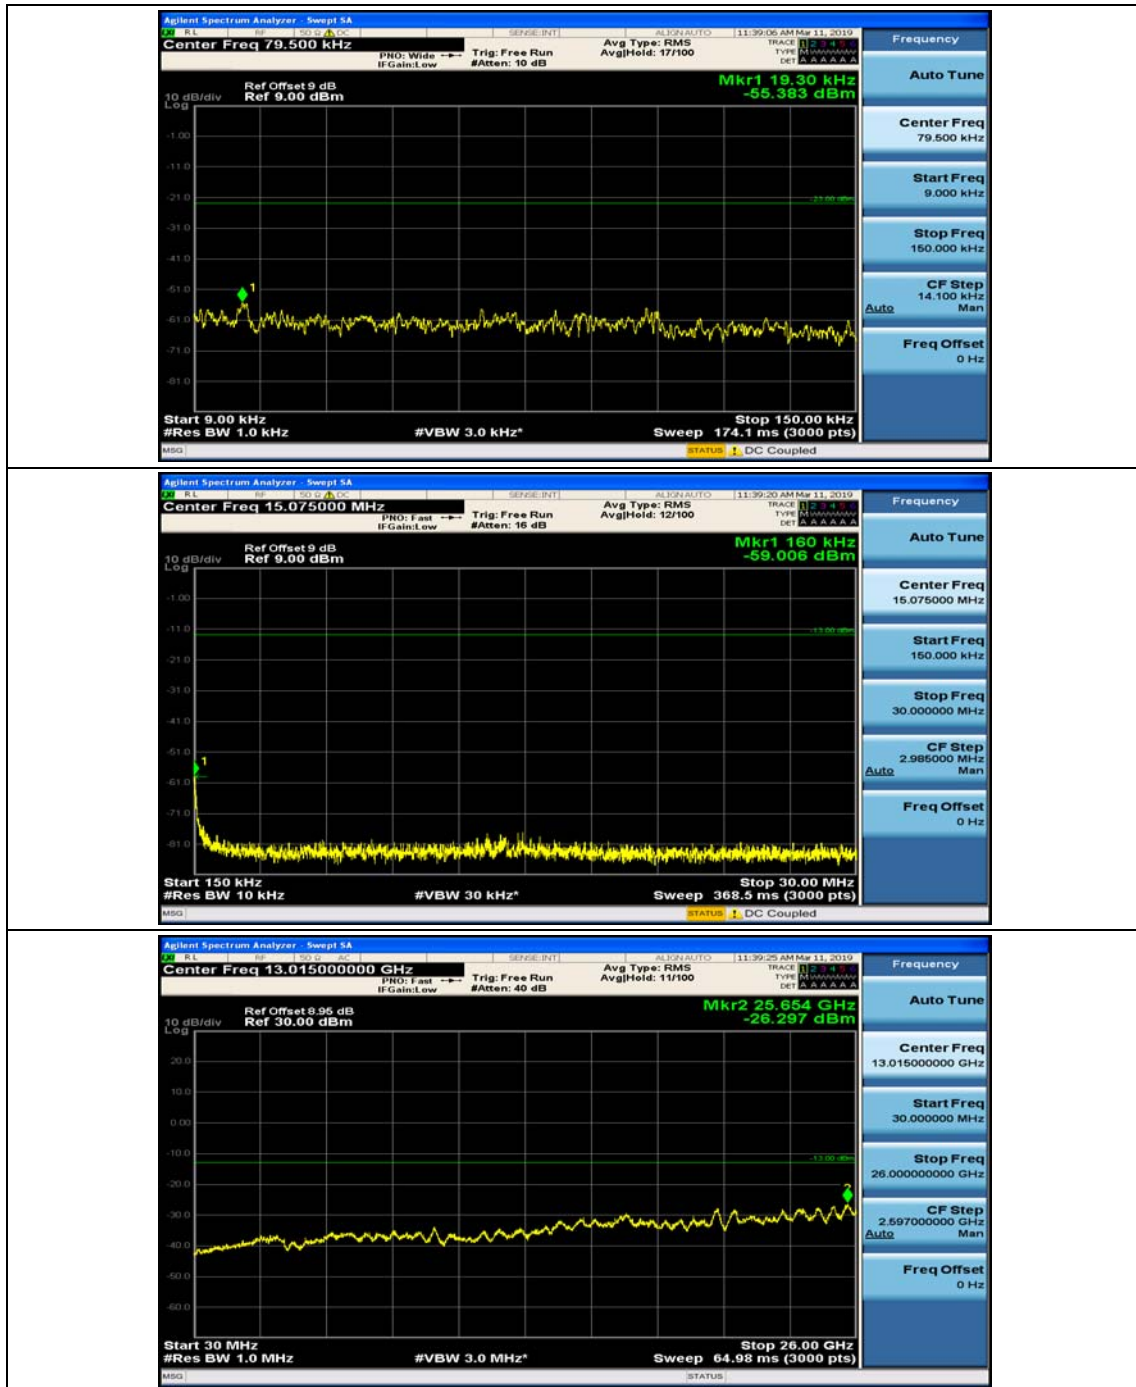

(Channel Bandwidth: 3 MHz)_MCH_16QAM_1RB#0

(Channel Bandwidth: 3 MHz)_MCH_16QAM_1RB#7

(Channel Bandwidth: 3 MHz)_HCH_16QAM_1RB#0

(Channel Bandwidth: 3 MHz)_HCH_16QAM_1RB#7

Channel Bandwidth: 5 MHz

(Channel Bandwidth: 5 MHz)_MCH_QPSK_1RB#0

(Channel Bandwidth: 5 MHz)_MCH_QPSK_1RB#12

(Channel Bandwidth: 5 MHz)_HCH_QPSK_1RB#0

(Channel Bandwidth: 5 MHz)_HCH_QPSK_1RB#12

(Channel Bandwidth: 5 MHz)_LCH_16QAM_1RB#0

(Channel Bandwidth: 5 MHz)_LCH_16QAM_1RB#12