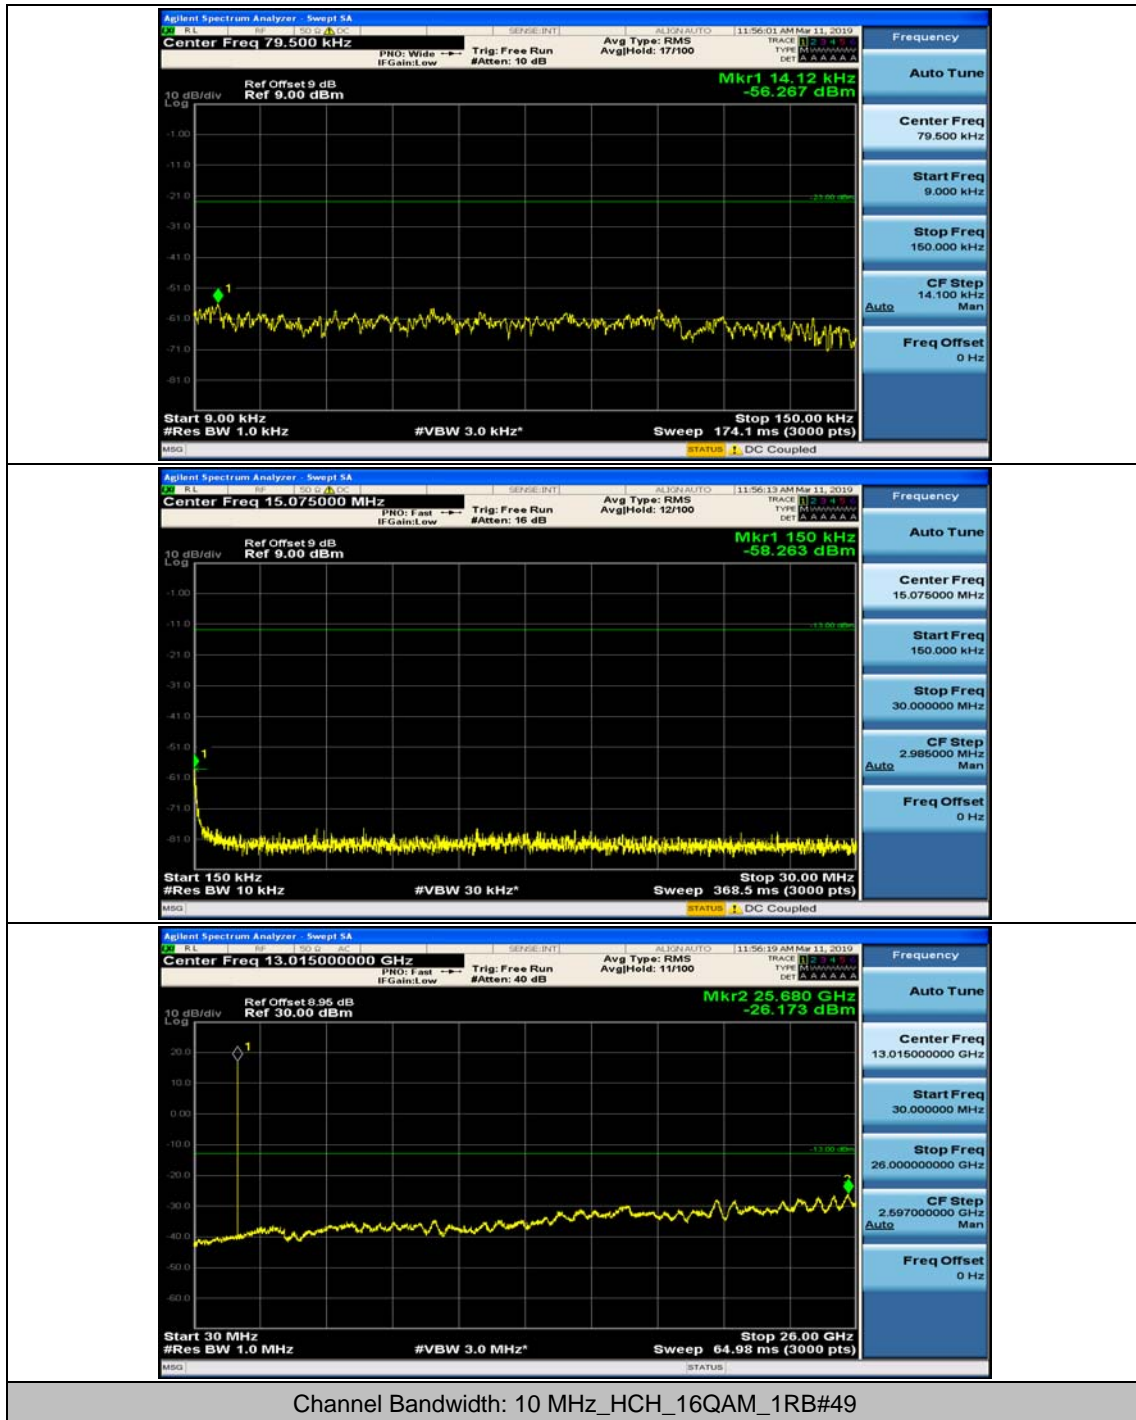

(Channel Bandwidth: 5 MHz)_MCH_QPSK_1RB#12

(Channel Bandwidth: 5 MHz)_HCH_QPSK_1RB#0

(Channel Bandwidth: 5 MHz)_HCH_QPSK_1RB#12

(Channel Bandwidth: 5 MHz)_LCH_16QAM_1RB#0

(Channel Bandwidth: 5 MHz)_LCH_16QAM_1RB#12

Channel Bandwidth: 10 MHz_MCH_16QAM_1RB#0

Channel Bandwidth: 10 MHz_MCH_16QAM_1RB#24

Channel Bandwidth: 15 MHz

(Channel Bandwidth:15 MHz)_MCH_QPSK_1RB#0

(Channel Bandwidth:15 MHz)_MCH_QPSK_1RB#37