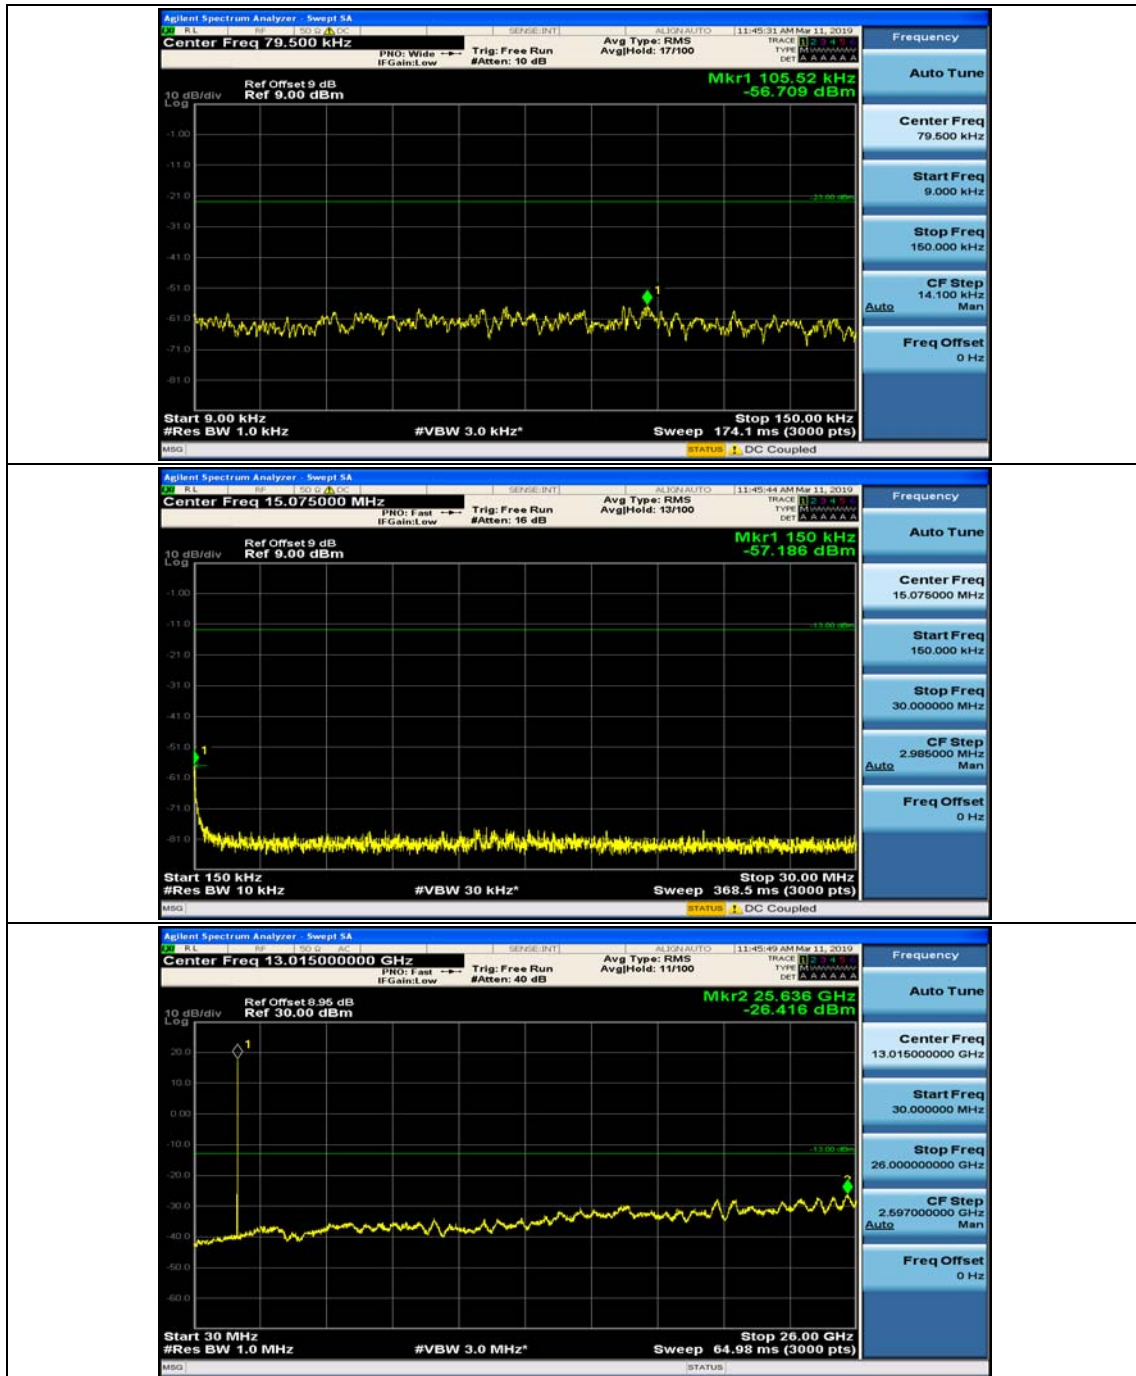

(Channel Bandwidth: 3 MHz)_MCH_16QAM_1RB#0

(Channel Bandwidth: 3 MHz)_MCH_16QAM_1RB#7

(Channel Bandwidth: 3 MHz)_HCH_16QAM_1RB#0

(Channel Bandwidth: 3 MHz)_HCH_16QAM_1RB#7

Channel Bandwidth: 5 MHz

(Channel Bandwidth: 5 MHz)_MCH_QPSK_1RB#0

(Channel Bandwidth: 5 MHz)_MCH_QPSK_1RB#12

(Channel Bandwidth: 5 MHz)_HCH_QPSK_1RB#0

(Channel Bandwidth: 5 MHz)_HCH_QPSK_1RB#12

(Channel Bandwidth: 5 MHz)_LCH_16QAM_1RB#0

(Channel Bandwidth: 5 MHz)_LCH_16QAM_1RB#12