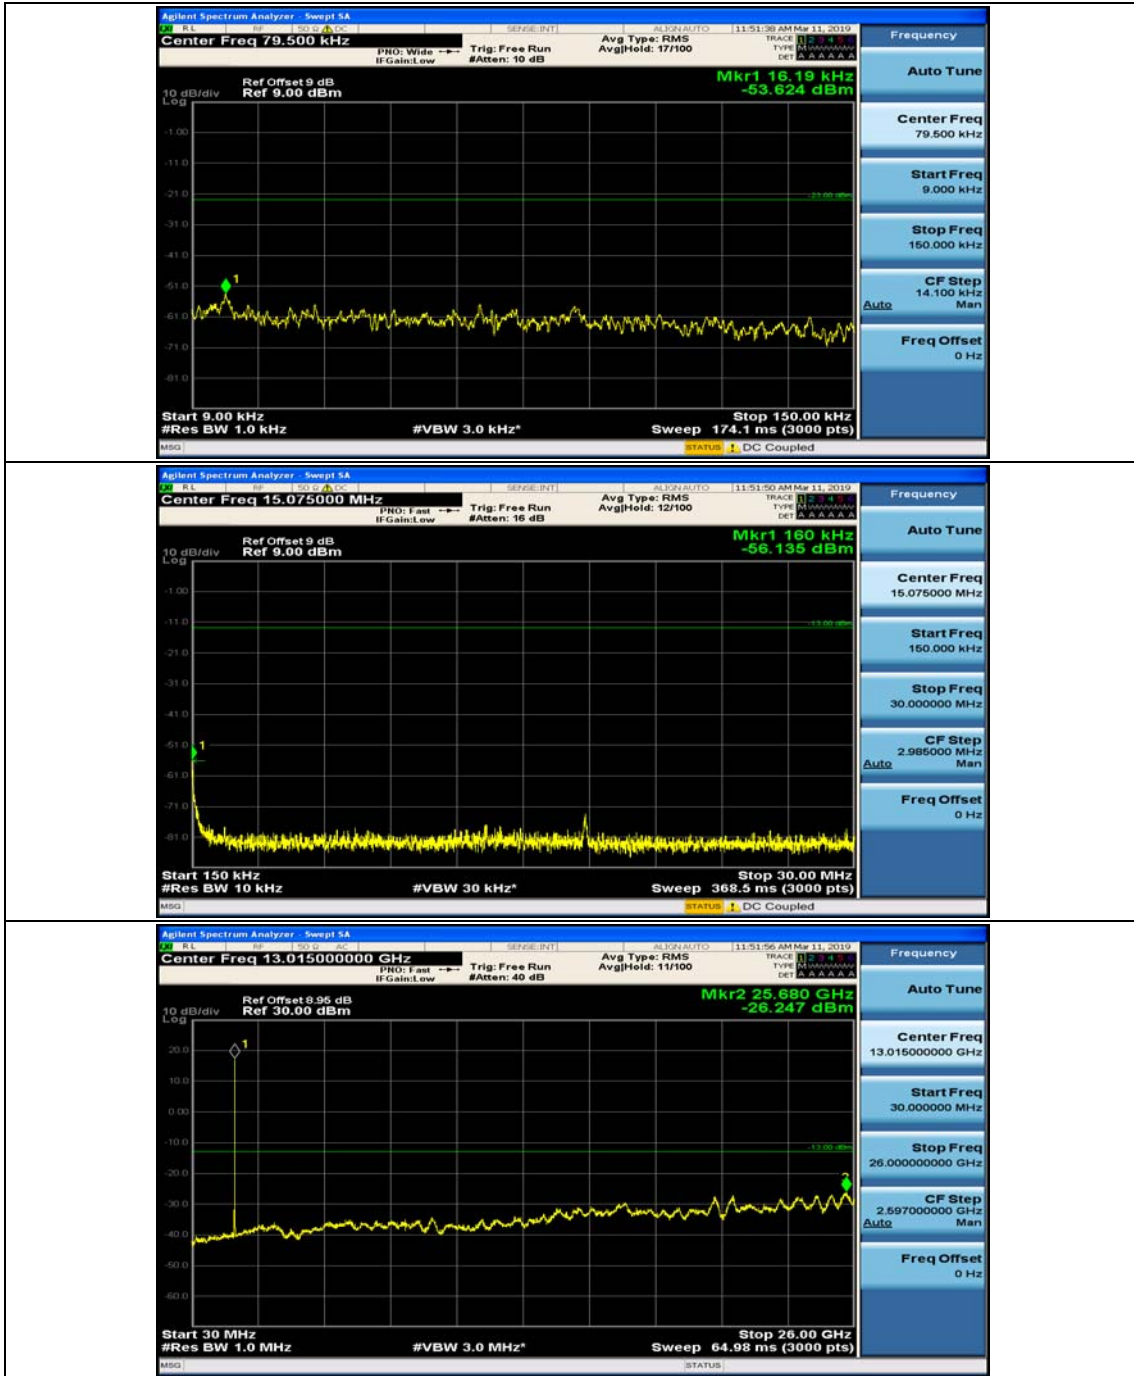

Channel Bandwidth: 10 MHz_MCH_QPSK_1RB#24

Channel Bandwidth: 10 MHz_HCH_QPSK_1RB#0

Channel Bandwidth: 10 MHz_HCH_QPSK_1RB#24

Channel Bandwidth: 10 MHz_LCH_16QAM_1RB#0

Channel Bandwidth: 10 MHz_LCH_16QAM_1RB#24