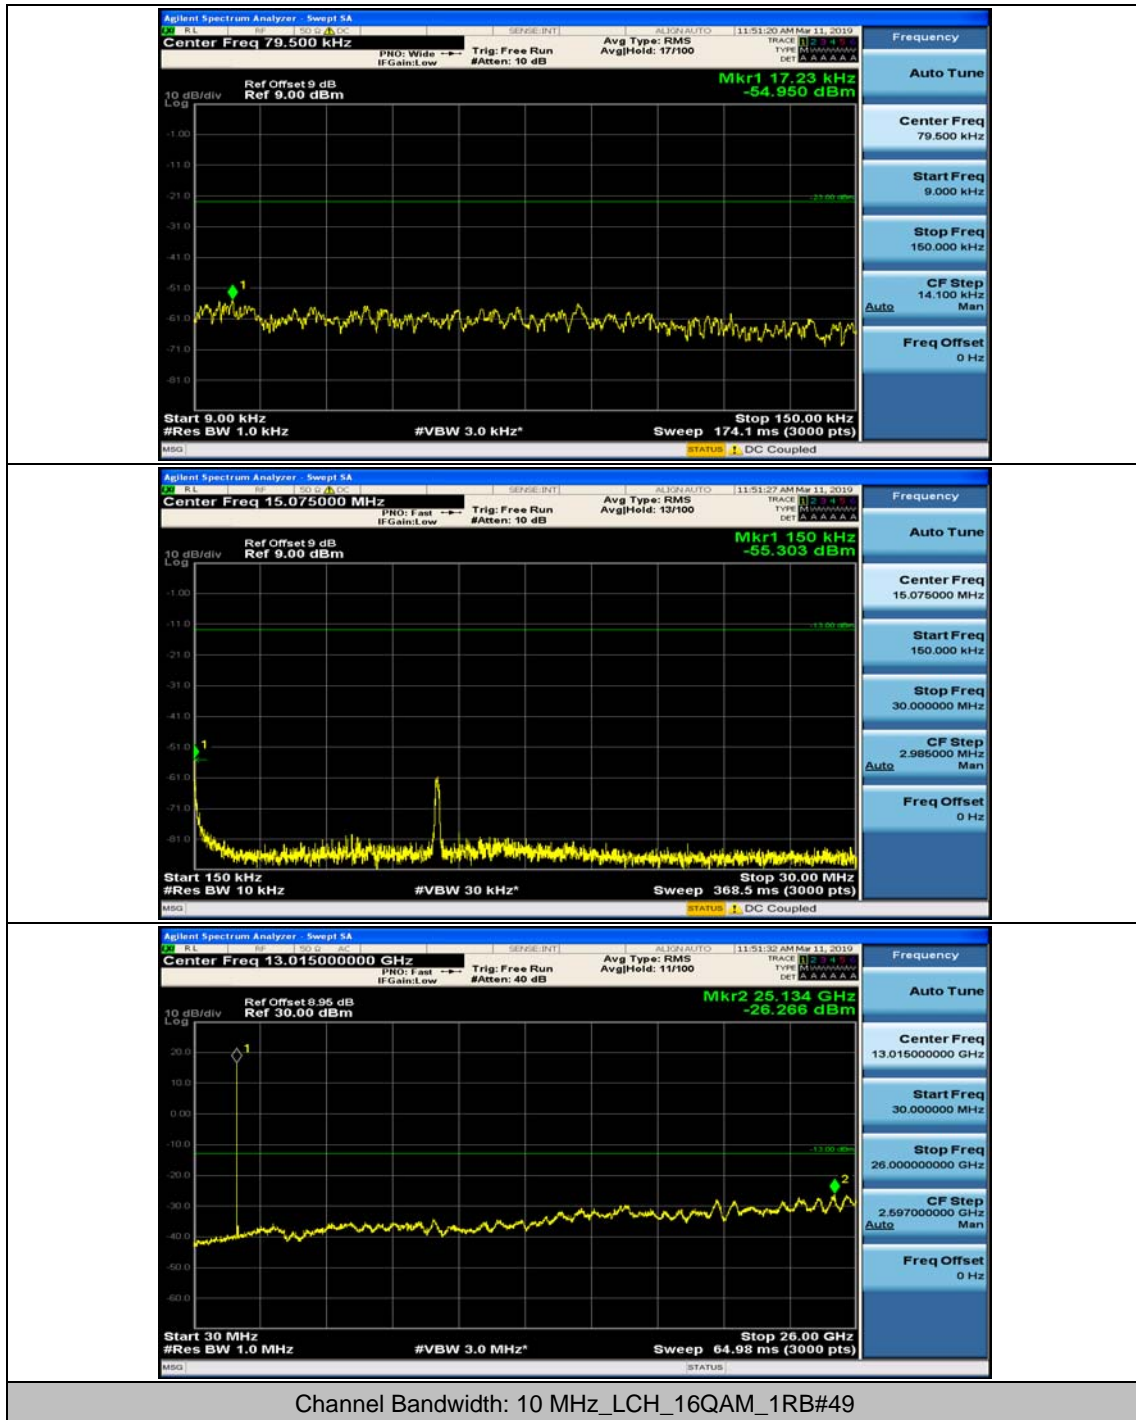

Channel Bandwidth: 10 MHz_MCH_QPSK_1RB#24

Channel Bandwidth: 10 MHz_HCH_QPSK_1RB#0

Channel Bandwidth: 10 MHz_HCH_QPSK_1RB#24

Channel Bandwidth: 10 MHz_LCH_16QAM_1RB#0

Channel Bandwidth: 10 MHz_LCH_16QAM_1RB#24