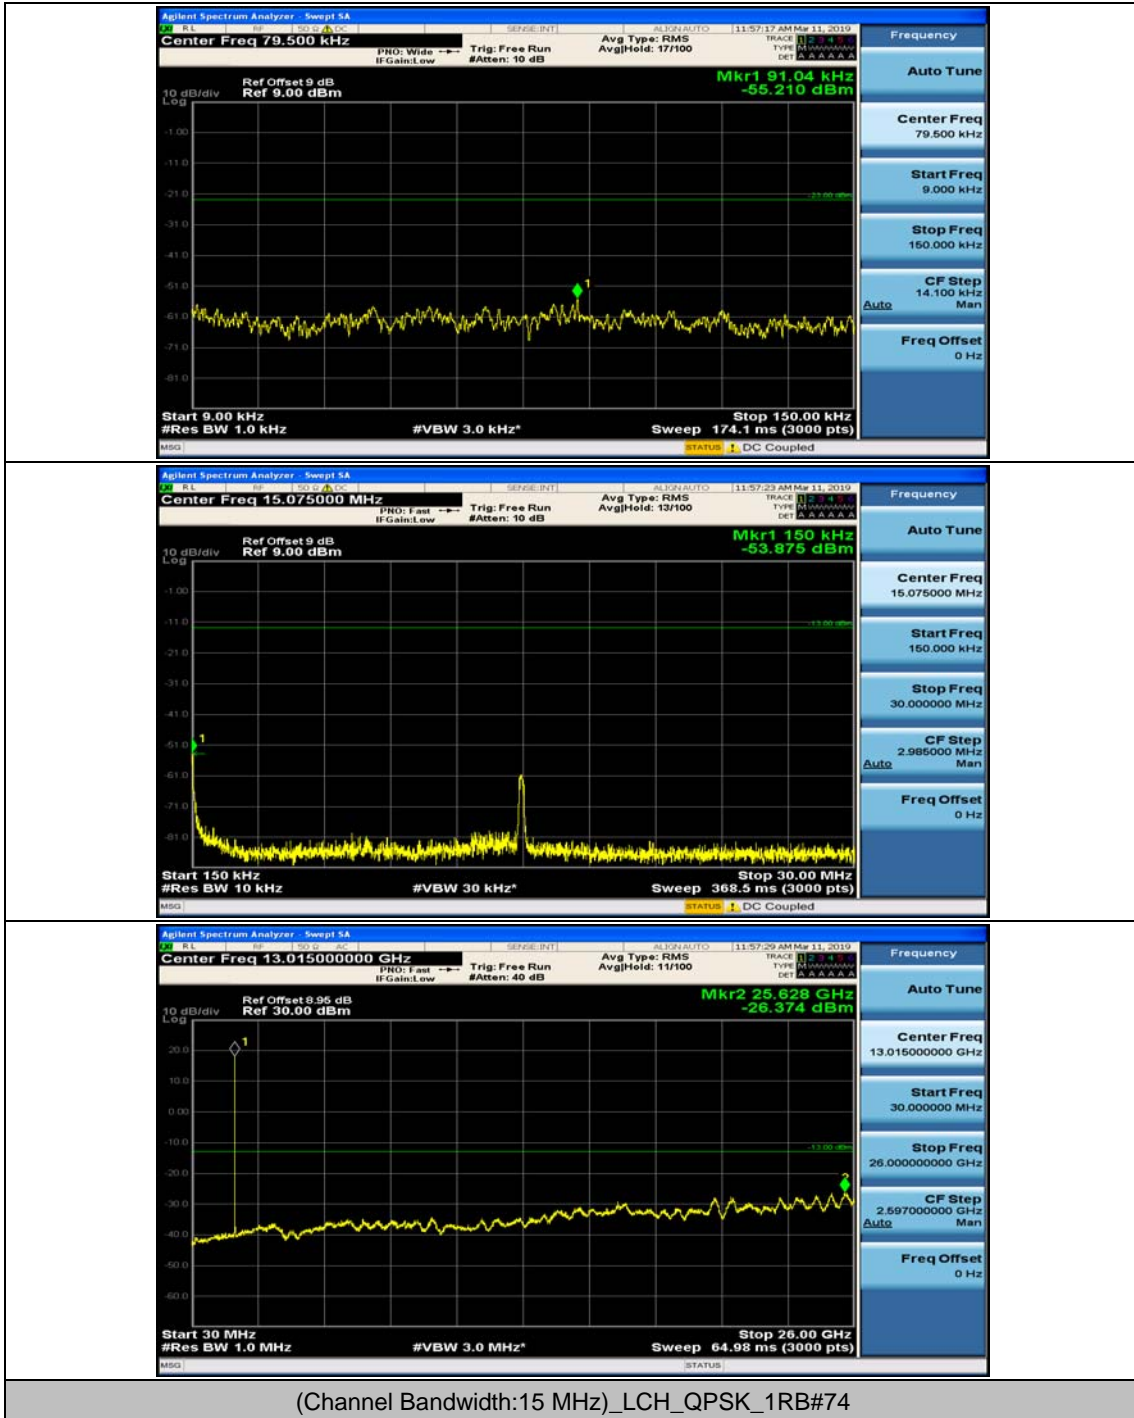

(Channel Bandwidth: 5 MHz)_MCH_QPSK_1RB#12

(Channel Bandwidth: 5 MHz)_HCH_QPSK_1RB#0

(Channel Bandwidth: 5 MHz)_HCH_QPSK_1RB#12

(Channel Bandwidth: 5 MHz)_LCH_16QAM_1RB#0

(Channel Bandwidth: 5 MHz)_LCH_16QAM_1RB#12

Channel Bandwidth: 10 MHz_MCH_16QAM_1RB#0

Channel Bandwidth: 10 MHz_MCH_16QAM_1RB#24

Channel Bandwidth: 15 MHz

(Channel Bandwidth:15 MHz)_MCH_QPSK_1RB#0

(Channel Bandwidth:15 MHz)_MCH_QPSK_1RB#37