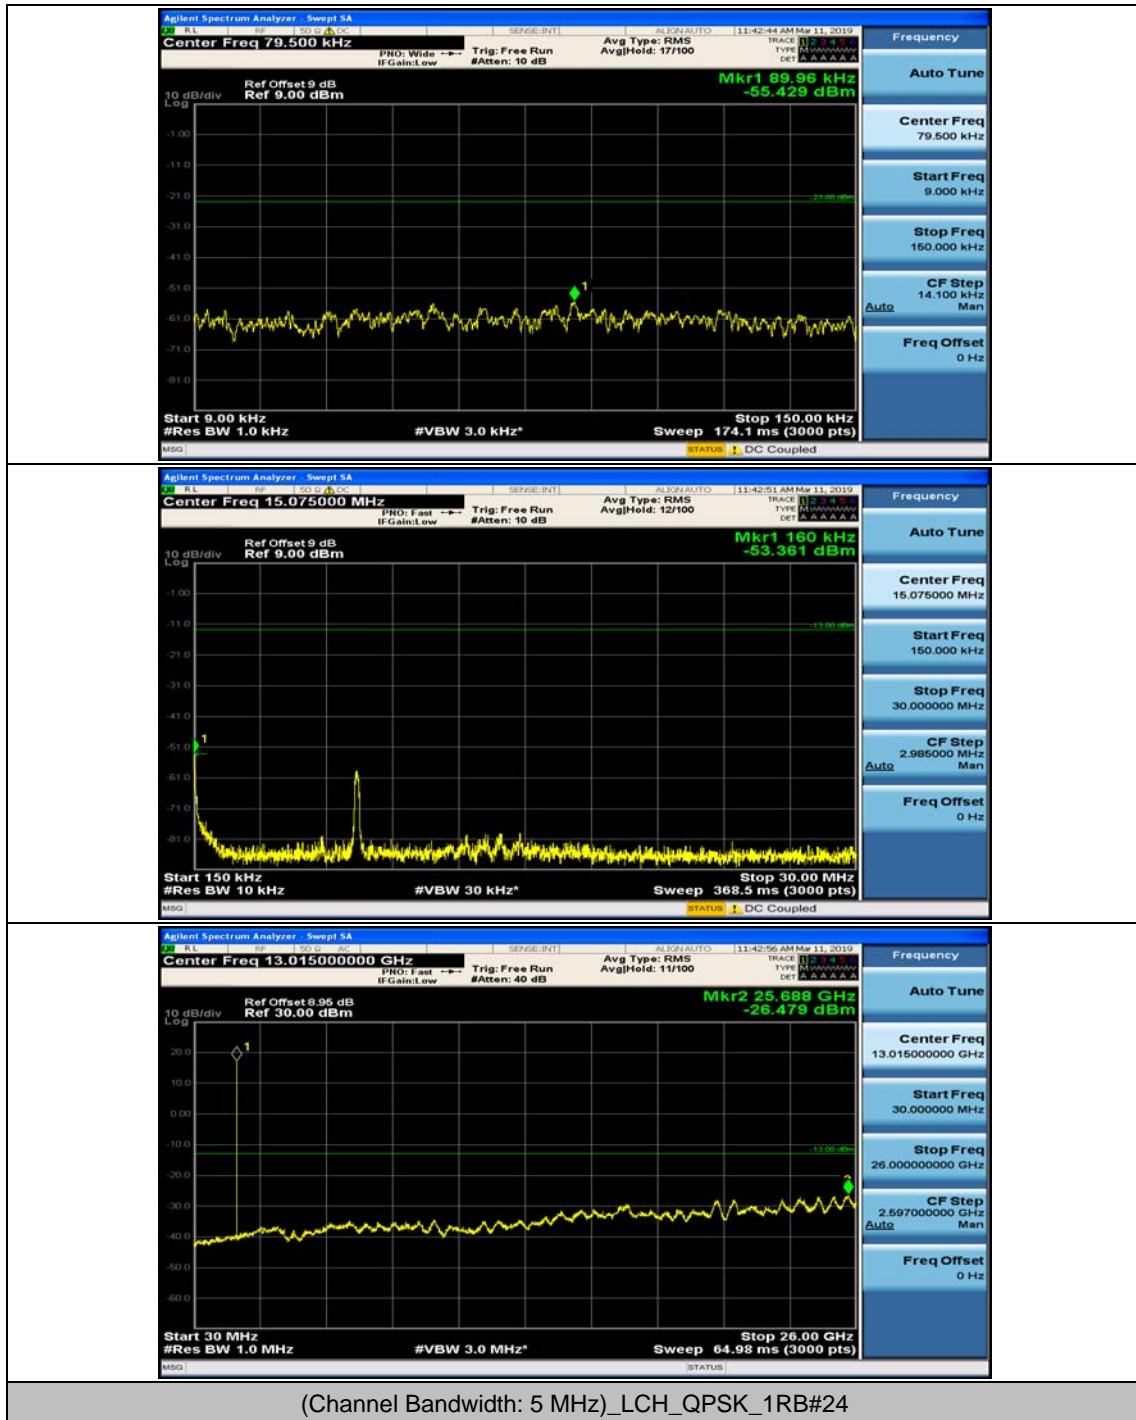

(Channel Bandwidth: 3 MHz)_MCH_16QAM_1RB#0

(Channel Bandwidth: 3 MHz)_MCH_16QAM_1RB#7

(Channel Bandwidth: 3 MHz)_HCH_16QAM_1RB#0

(Channel Bandwidth: 3 MHz)_HCH_16QAM_1RB#7

Channel Bandwidth: 5 MHz

(Channel Bandwidth: 5 MHz)_MCH_QPSK_1RB#0

(Channel Bandwidth: 5 MHz)_MCH_QPSK_1RB#12

(Channel Bandwidth: 5 MHz)_HCH_QPSK_1RB#0

(Channel Bandwidth: 5 MHz)_HCH_QPSK_1RB#12

(Channel Bandwidth: 5 MHz)_LCH_16QAM_1RB#0

(Channel Bandwidth: 5 MHz)_LCH_16QAM_1RB#12