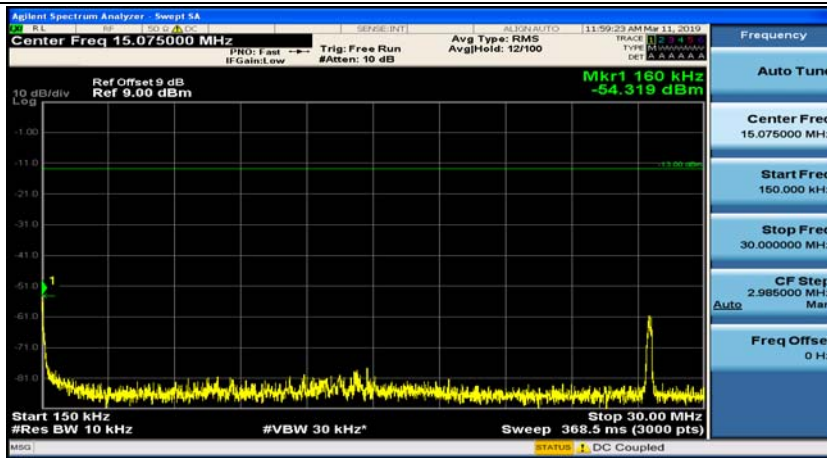

Channel Bandwidth: 10 MHz_MCH_16QAM_1RB#0

Channel Bandwidth: 10 MHz_MCH_16QAM_1RB#24

Channel Bandwidth: 15 MHz

(Channel Bandwidth:15 MHz)_MCH_QPSK_1RB#0

(Channel Bandwidth:15 MHz)_MCH_QPSK_1RB#37