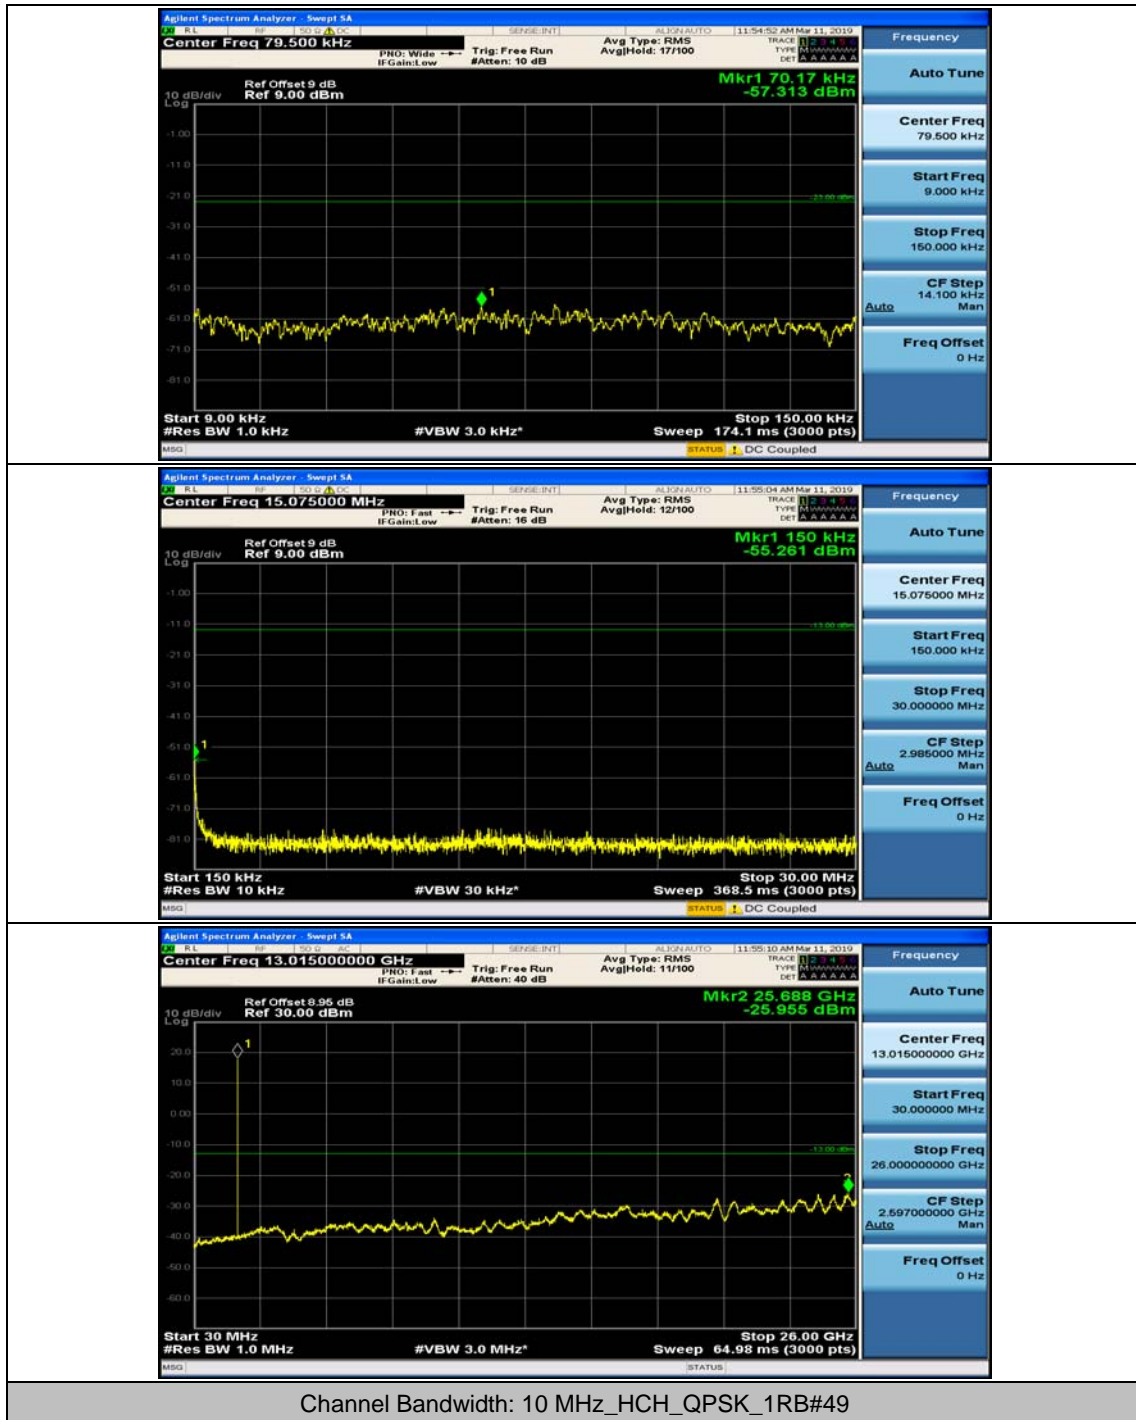

Channel Bandwidth: 10 MHz_MCH_QPSK_1RB#24

Channel Bandwidth: 10 MHz_HCH_QPSK_1RB#0

Channel Bandwidth: 10 MHz_HCH_QPSK_1RB#24

Channel Bandwidth: 10 MHz_LCH_16QAM_1RB#0

Channel Bandwidth: 10 MHz_LCH_16QAM_1RB#24