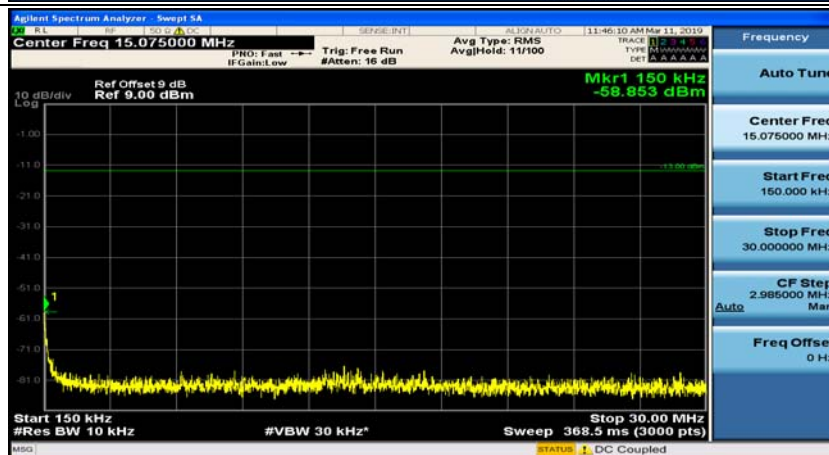

(Channel Bandwidth: 5 MHz)_MCH_16QAM_1RB#0