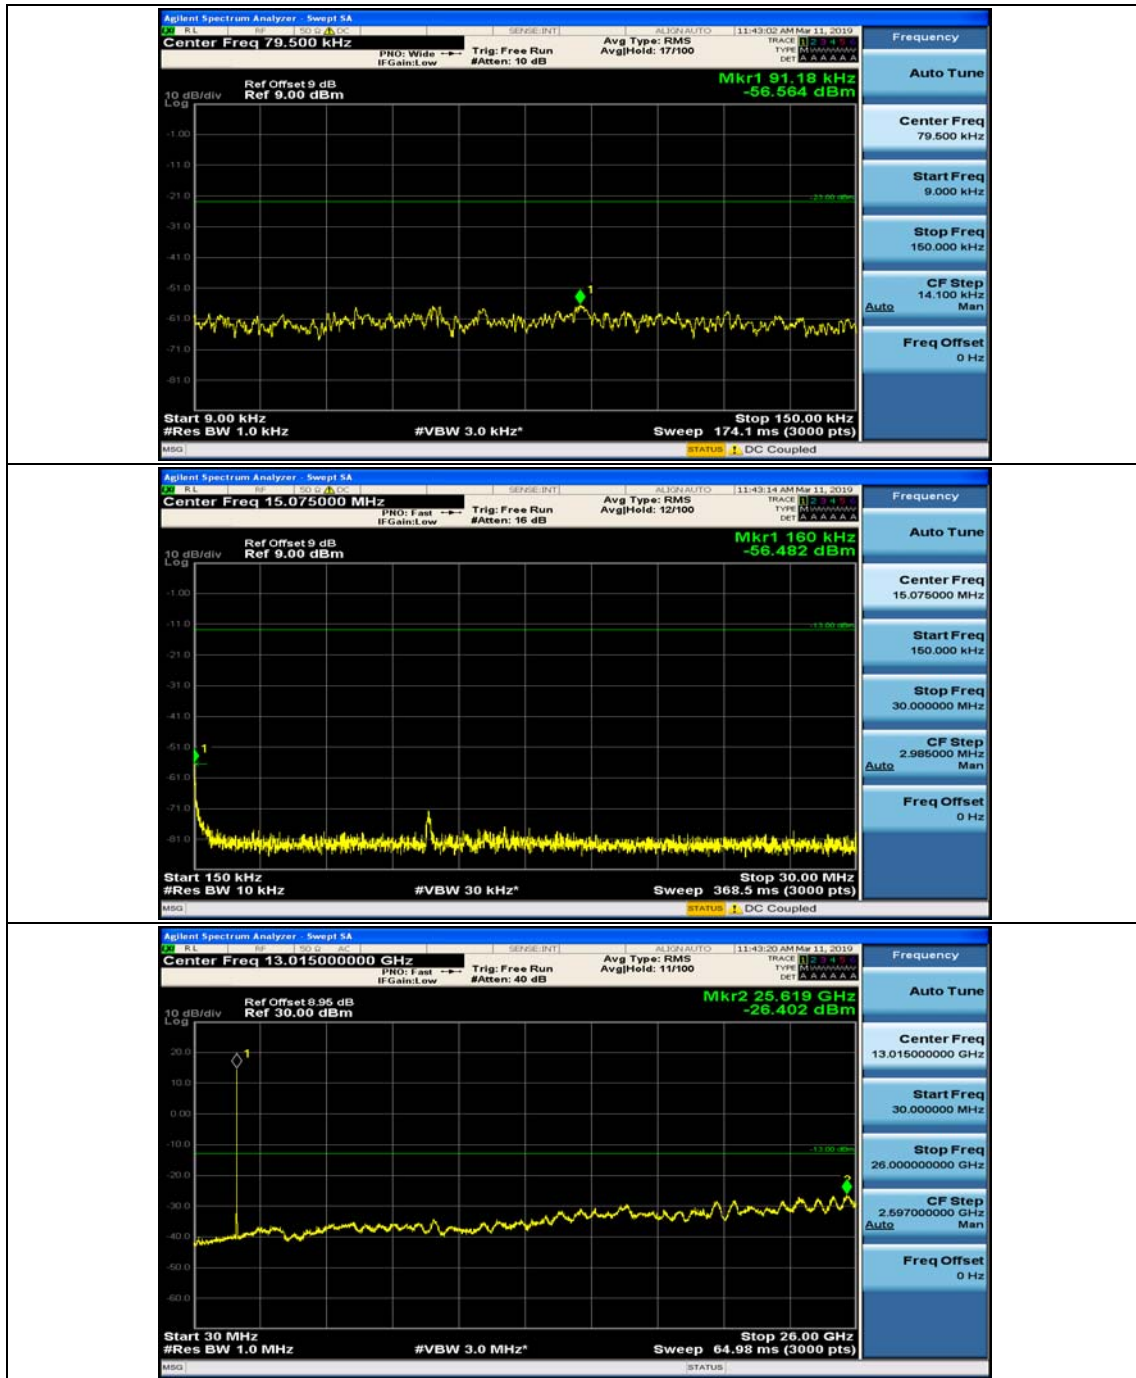

(Channel Bandwidth: 3 MHz)_MCH_16QAM_1RB#0

(Channel Bandwidth: 3 MHz)_MCH_16QAM_1RB#7

(Channel Bandwidth: 3 MHz)_HCH_16QAM_1RB#0

(Channel Bandwidth: 3 MHz)_HCH_16QAM_1RB#7

Channel Bandwidth: 5 MHz

(Channel Bandwidth: 5 MHz)_MCH_QPSK_1RB#0

(Channel Bandwidth: 5 MHz)_MCH_QPSK_1RB#12

(Channel Bandwidth: 5 MHz)_HCH_QPSK_1RB#0

(Channel Bandwidth: 5 MHz)_HCH_QPSK_1RB#12

(Channel Bandwidth: 5 MHz)_LCH_16QAM_1RB#0

(Channel Bandwidth: 5 MHz)_LCH_16QAM_1RB#12