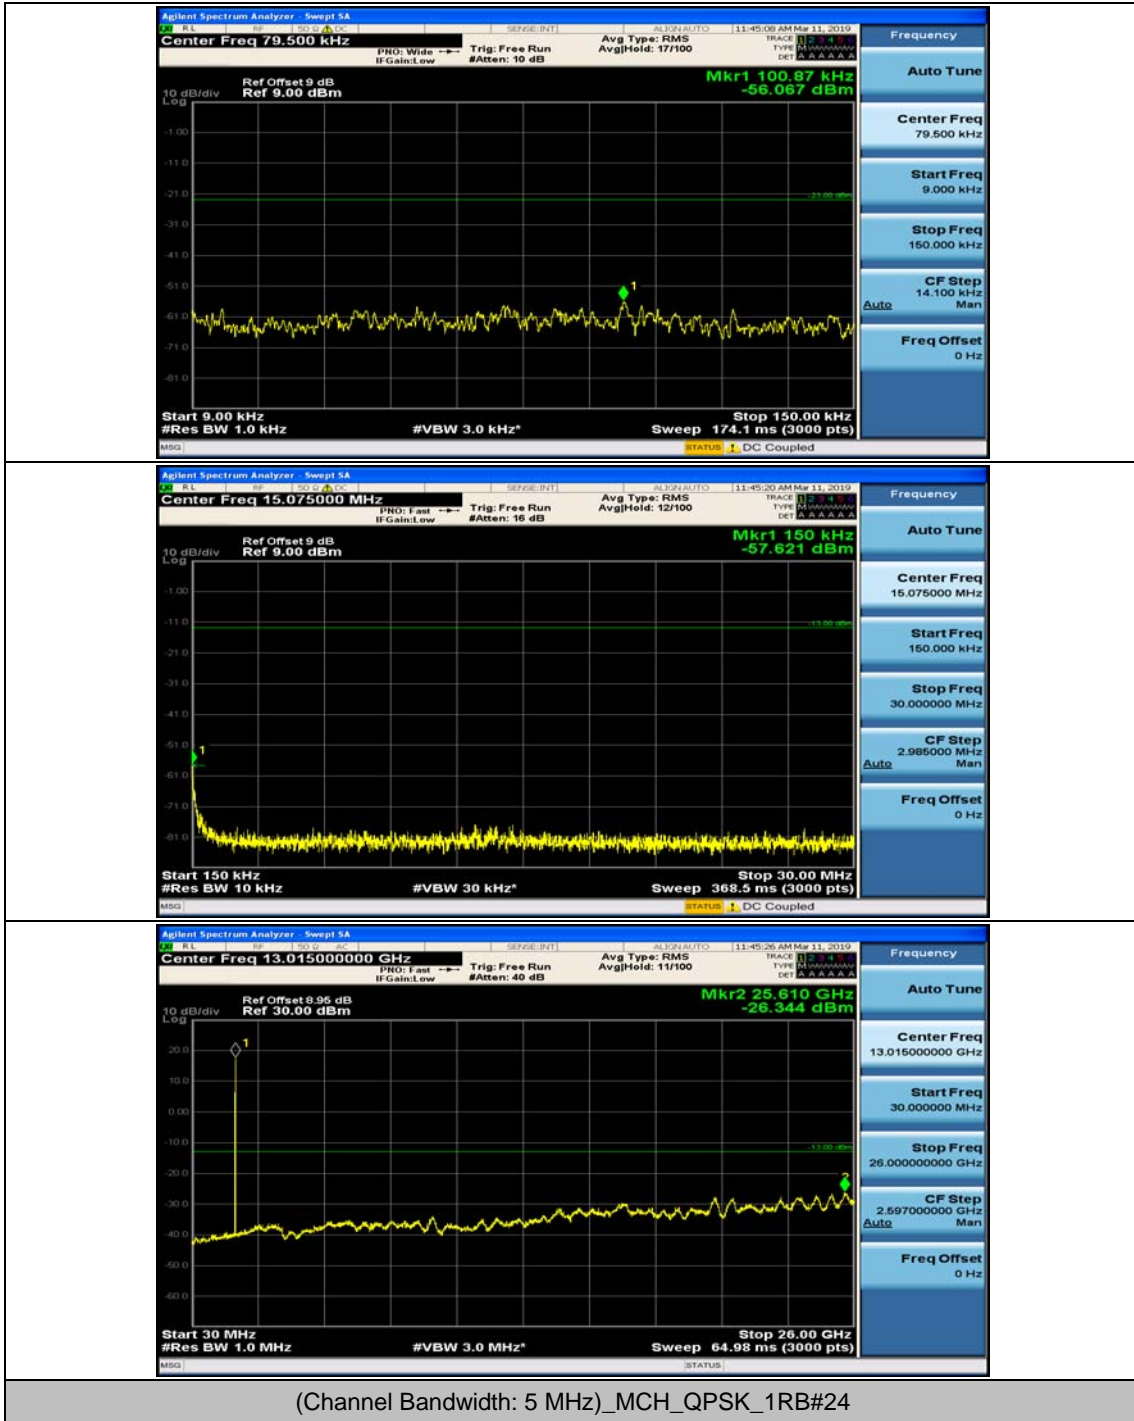

(Channel Bandwidth: 3 MHz)_MCH_16QAM_1RB#0

(Channel Bandwidth: 3 MHz)_MCH_16QAM_1RB#7

(Channel Bandwidth: 3 MHz)_HCH_16QAM_1RB#0

(Channel Bandwidth: 3 MHz)_HCH_16QAM_1RB#7

Channel Bandwidth: 5 MHz

(Channel Bandwidth: 5 MHz)_MCH_QPSK_1RB#0

(Channel Bandwidth: 5 MHz)_MCH_QPSK_1RB#12

(Channel Bandwidth: 5 MHz)_HCH_QPSK_1RB#0

(Channel Bandwidth: 5 MHz)_HCH_QPSK_1RB#12

(Channel Bandwidth: 5 MHz)_LCH_16QAM_1RB#0

(Channel Bandwidth: 5 MHz)_LCH_16QAM_1RB#12