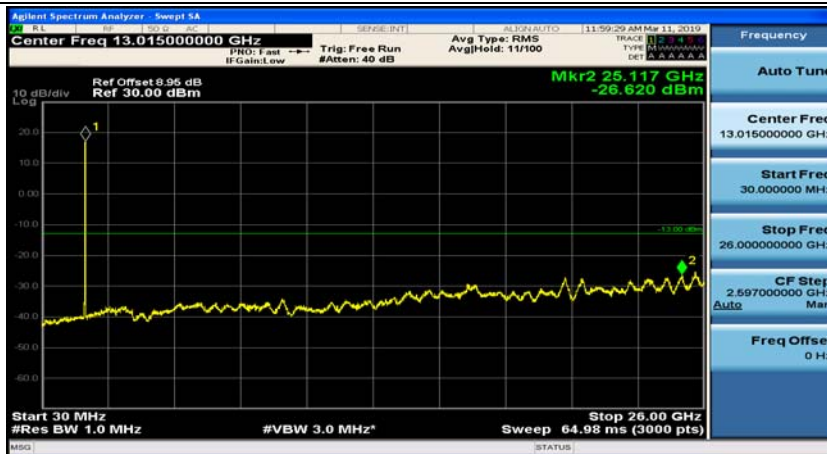

Channel Bandwidth: 10 MHz_MCH_16QAM_1RB#0

Channel Bandwidth: 10 MHz_MCH_16QAM_1RB#24

Channel Bandwidth: 15 MHz

(Channel Bandwidth:15 MHz)_MCH_QPSK_1RB#0

(Channel Bandwidth:15 MHz)_MCH_QPSK_1RB#37