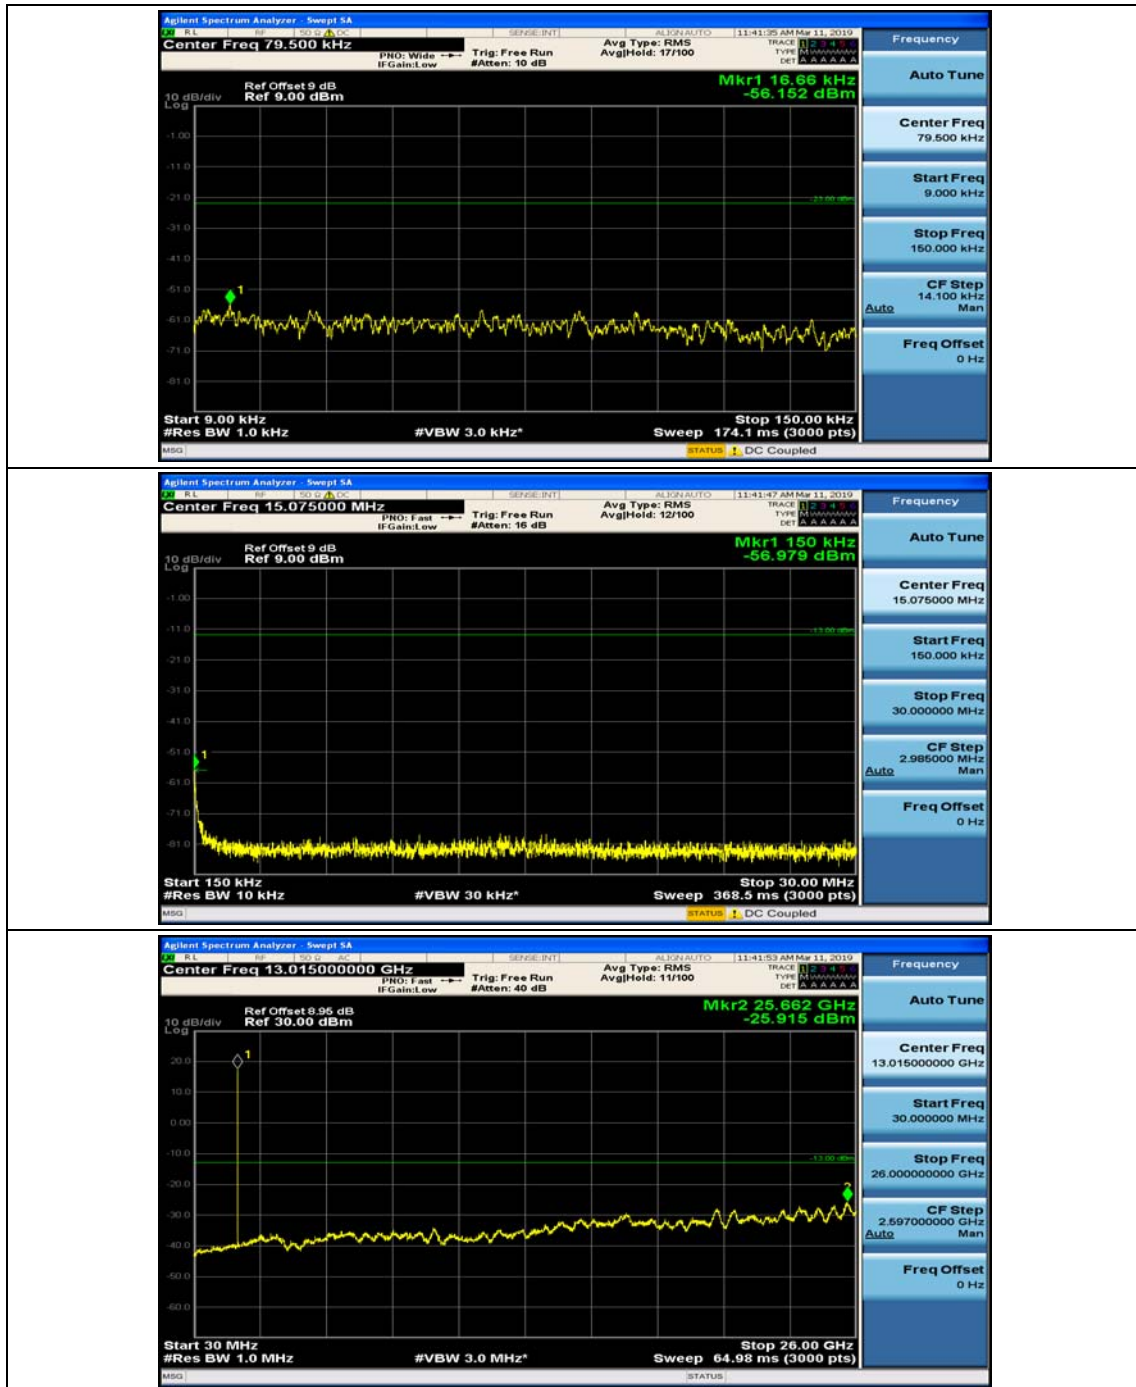

(Channel Bandwidth: 3 MHz)_MCH_16QAM_1RB#0

(Channel Bandwidth: 3 MHz)_MCH_16QAM_1RB#7

(Channel Bandwidth: 3 MHz)_HCH_16QAM_1RB#0

(Channel Bandwidth: 3 MHz)_HCH_16QAM_1RB#7

Channel Bandwidth: 5 MHz

(Channel Bandwidth: 5 MHz)_MCH_QPSK_1RB#0

(Channel Bandwidth: 5 MHz)_MCH_QPSK_1RB#12

(Channel Bandwidth: 5 MHz)_HCH_QPSK_1RB#0

(Channel Bandwidth: 5 MHz)_HCH_QPSK_1RB#12

(Channel Bandwidth: 5 MHz)_LCH_16QAM_1RB#0

(Channel Bandwidth: 5 MHz)_LCH_16QAM_1RB#12