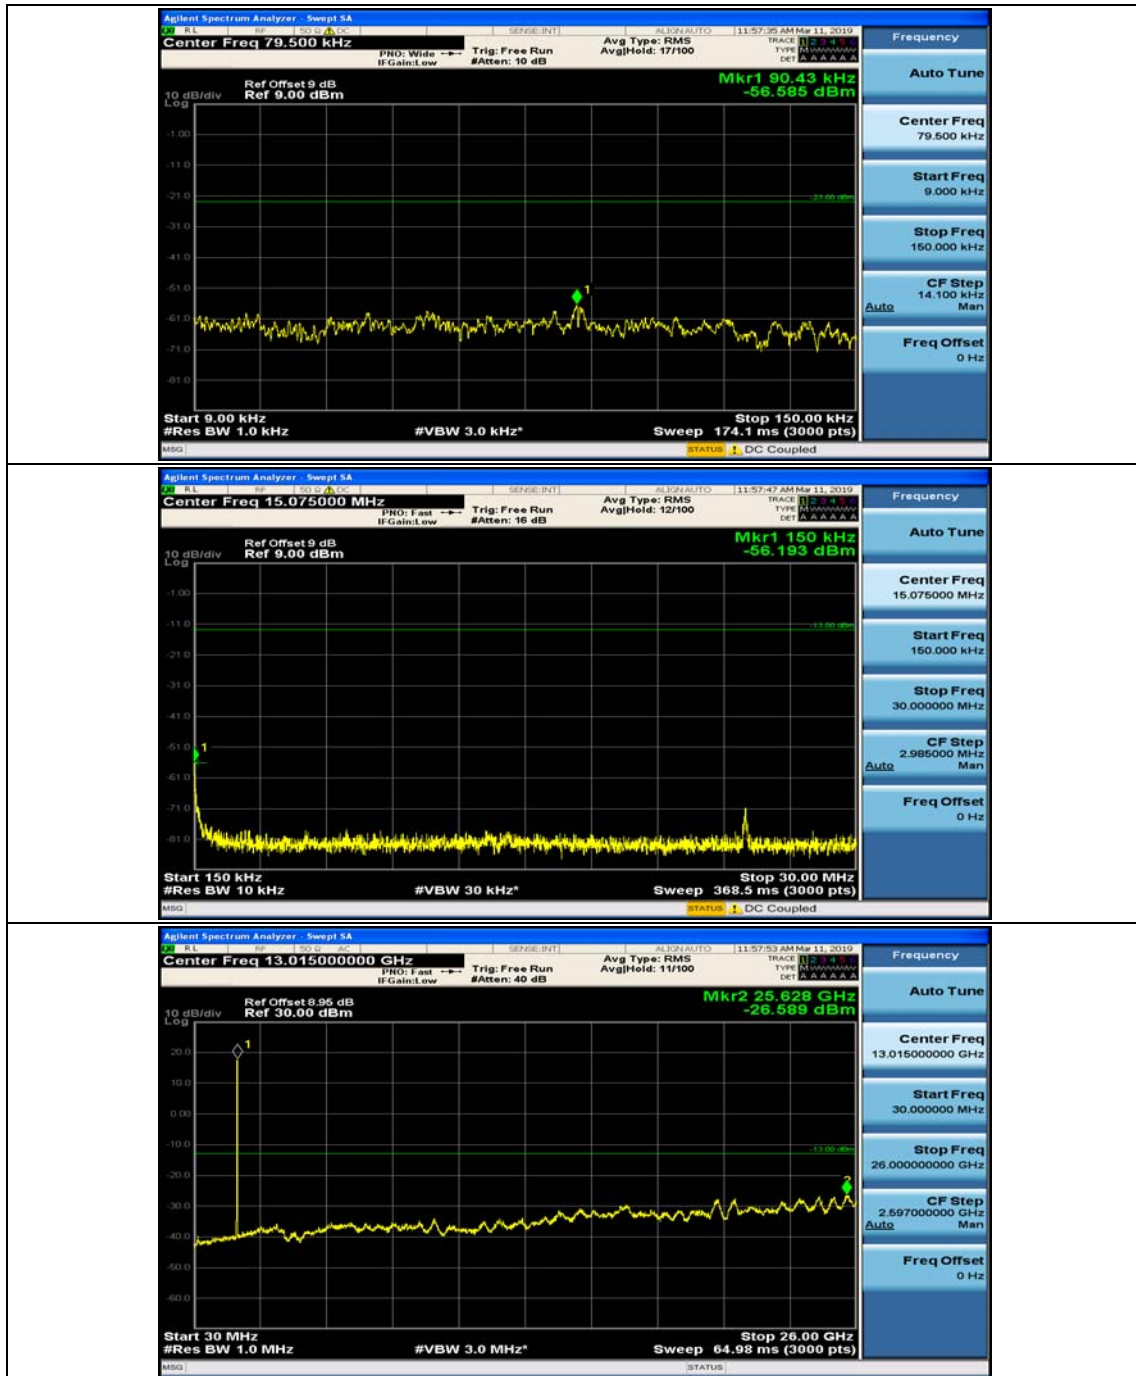

(Channel Bandwidth: 5 MHz)_MCH_QPSK_1RB#12

(Channel Bandwidth: 5 MHz)_HCH_QPSK_1RB#0

(Channel Bandwidth: 5 MHz)_HCH_QPSK_1RB#12

(Channel Bandwidth: 5 MHz)_LCH_16QAM_1RB#0

(Channel Bandwidth: 5 MHz)_LCH_16QAM_1RB#12

Channel Bandwidth: 10 MHz_MCH_16QAM_1RB#0

Channel Bandwidth: 10 MHz_MCH_16QAM_1RB#24

Channel Bandwidth: 15 MHz

(Channel Bandwidth:15 MHz)_MCH_QPSK_1RB#0

(Channel Bandwidth:15 MHz)_MCH_QPSK_1RB#37