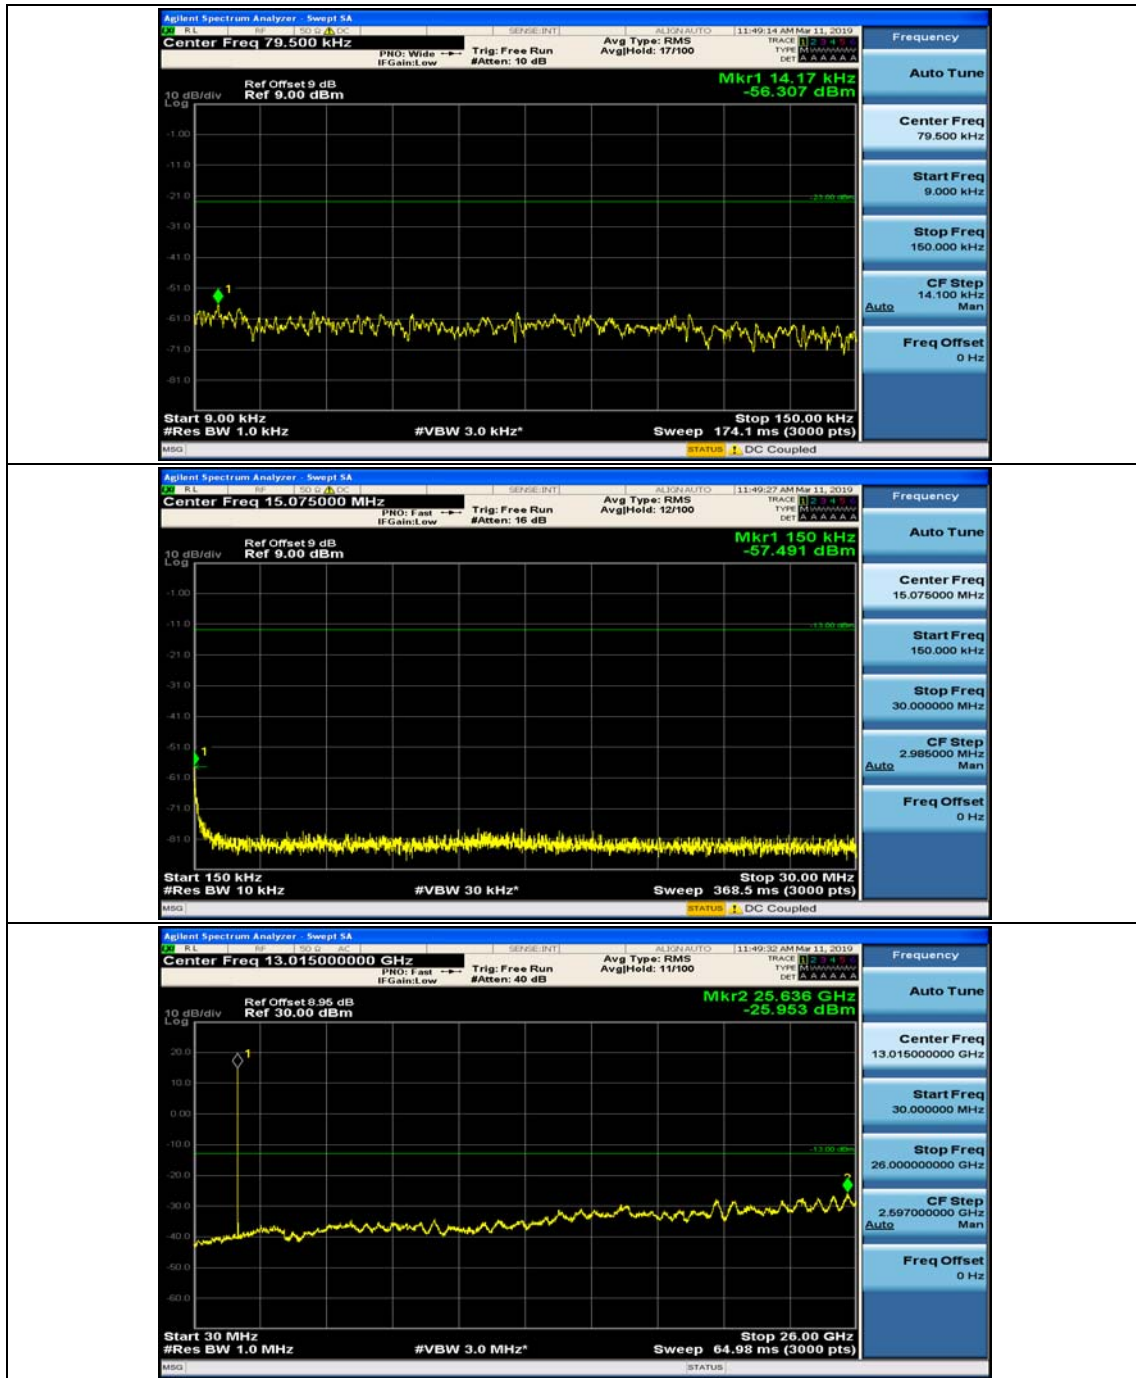

(Channel Bandwidth: 5 MHz)_MCH_QPSK_1RB#12

(Channel Bandwidth: 5 MHz)_HCH_QPSK_1RB#0

(Channel Bandwidth: 5 MHz)_HCH_QPSK_1RB#12

(Channel Bandwidth: 5 MHz)_LCH_16QAM_1RB#0

(Channel Bandwidth: 5 MHz)_LCH_16QAM_1RB#12

(Channel Bandwidth: 5 MHz)_MCH_16QAM_1RB#0

(Channel Bandwidth: 5 MHz)_MCH_16QAM_1RB#12

(Channel Bandwidth: 5 MHz)_HCH_16QAM_1RB#0

(Channel Bandwidth: 5 MHz)_HCH_16QAM_1RB#12

Channel Bandwidth: 10 MHz

Channel Bandwidth: 10 MHz_MCH_QPSK_1RB#0