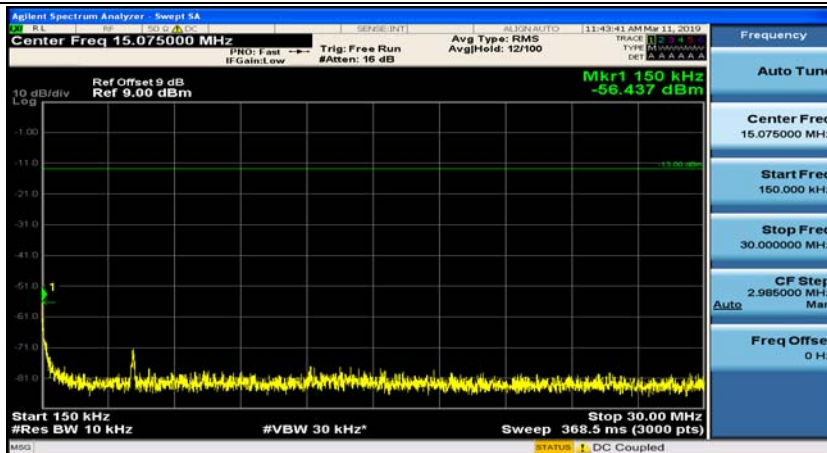

(Channel Bandwidth: 5 MHz)_MCH_QPSK_1RB#12

(Channel Bandwidth: 5 MHz)_HCH_QPSK_1RB#0

(Channel Bandwidth: 5 MHz)_HCH_QPSK_1RB#12

(Channel Bandwidth: 5 MHz)_LCH_16QAM_1RB#0

(Channel Bandwidth: 5 MHz)_LCH_16QAM_1RB#12