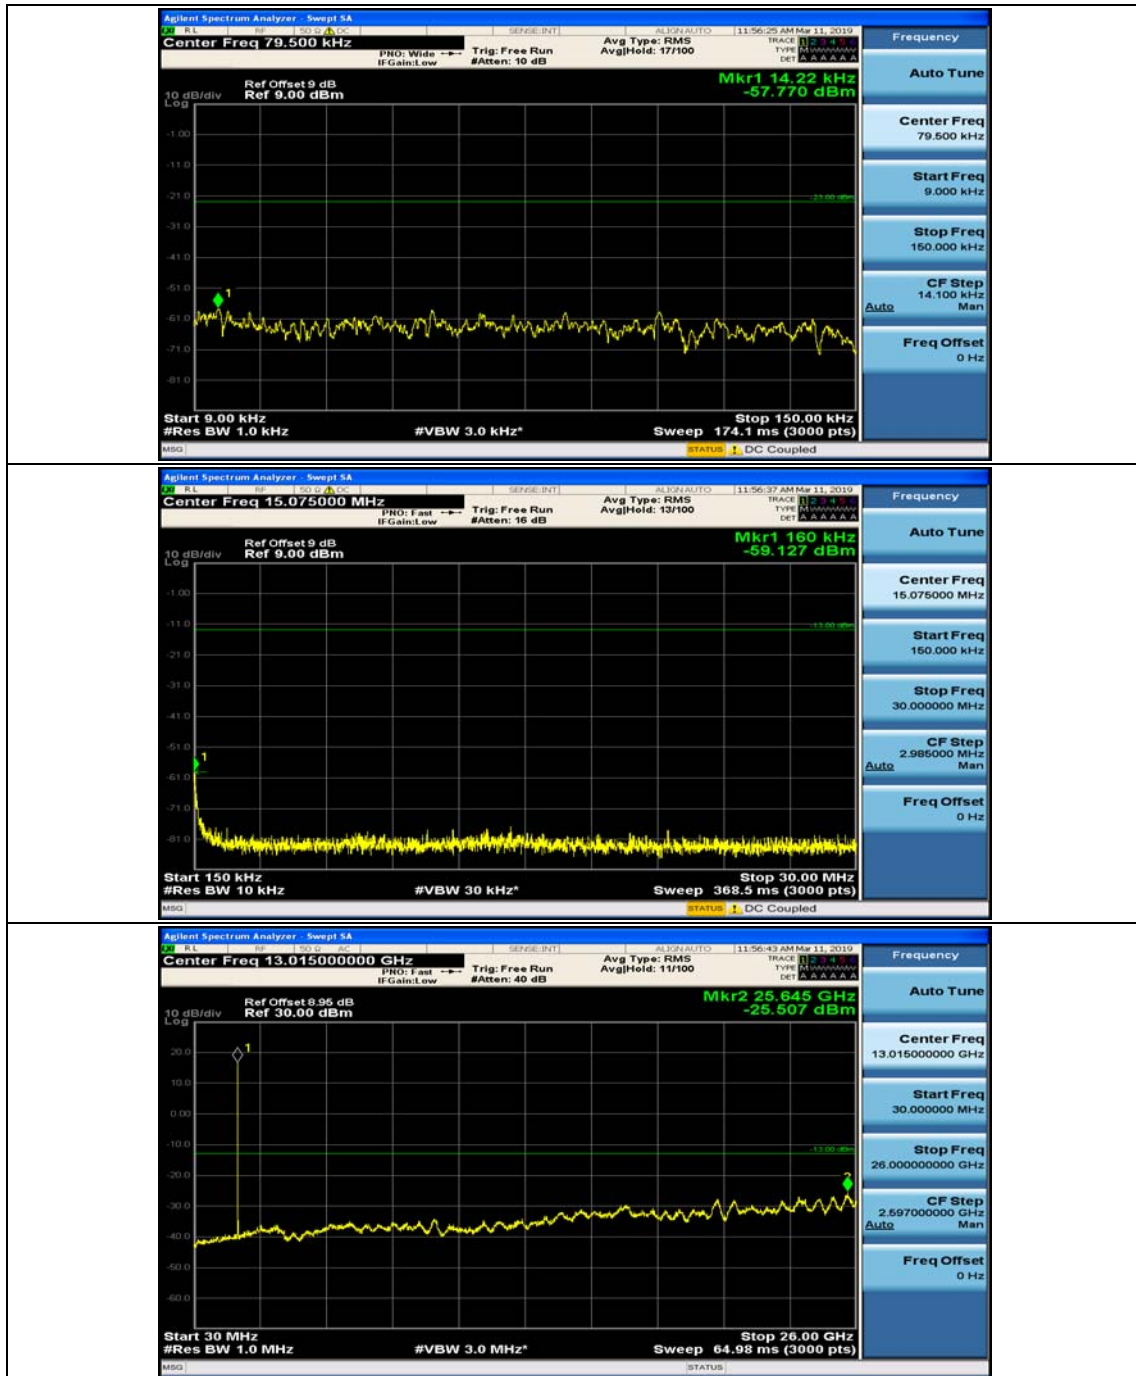

(Channel Bandwidth: 5 MHz)_MCH_QPSK_1RB#12

(Channel Bandwidth: 5 MHz)_HCH_QPSK_1RB#0

(Channel Bandwidth: 5 MHz)_HCH_QPSK_1RB#12

(Channel Bandwidth: 5 MHz)_LCH_16QAM_1RB#0

(Channel Bandwidth: 5 MHz)_LCH_16QAM_1RB#12

Channel Bandwidth: 10 MHz_MCH_16QAM_1RB#0

Channel Bandwidth: 10 MHz_MCH_16QAM_1RB#24

Channel Bandwidth: 15 MHz

(Channel Bandwidth:15 MHz)_MCH_QPSK_1RB#0

(Channel Bandwidth:15 MHz)_MCH_QPSK_1RB#37