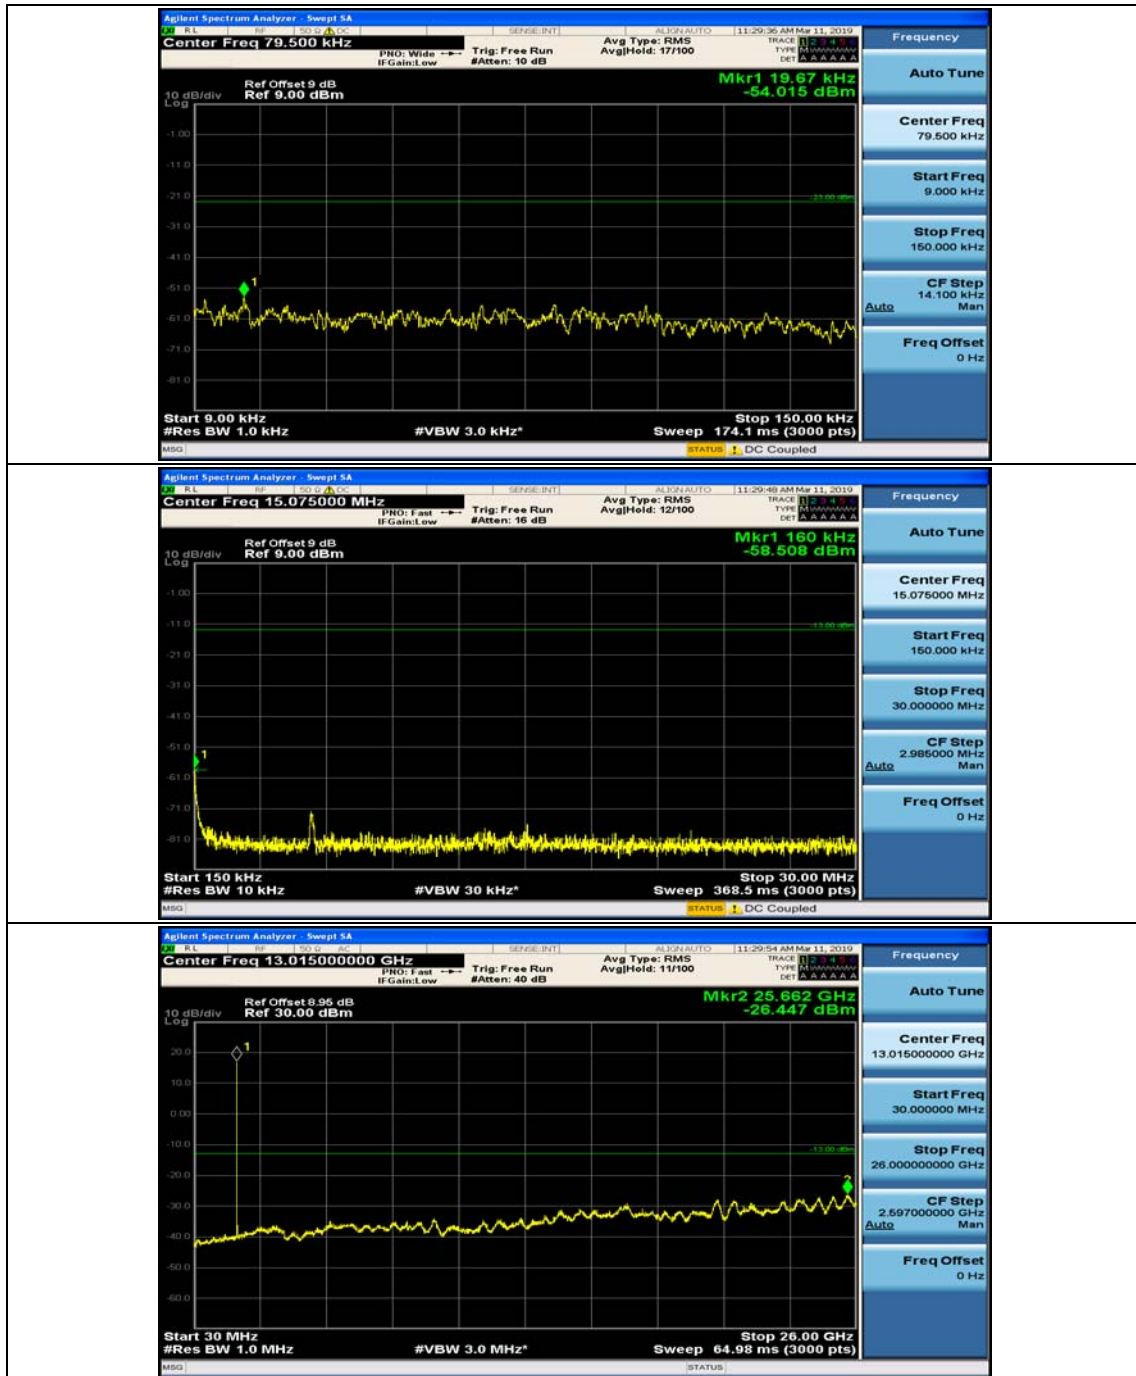

Appendix E: Conducted Spurious Emission

Test Graphs

Channel Bandwidth: 1.4 MHz

(Channel Bandwidth: 1.4 MHz)_MCH_QPSK_1RB#0

(Channel Bandwidth: 1.4 MHz)_MCH_QPSK_1RB#3

(Channel Bandwidth: 1.4 MHz)_HCH_QPSK_1RB#0

(Channel Bandwidth: 1.4 MHz)_HCH_QPSK_1RB#3

(Channel Bandwidth: 1.4 MHz)_LCH_16QAM_1RB#0

(Channel Bandwidth: 1.4 MHz)_LCH_16QAM_1RB#3

(Channel Bandwidth: 1.4 MHz)_MCH_16QAM_1RB#0

(Channel Bandwidth: 1.4 MHz)_MCH_16QAM_1RB#3