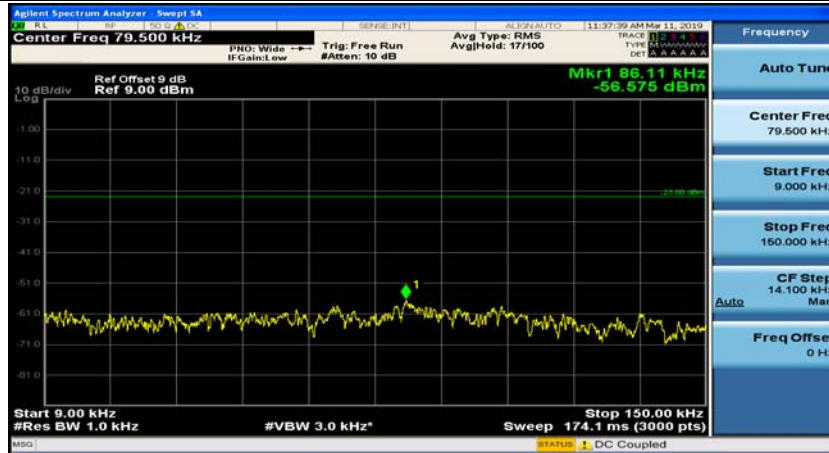

(Channel Bandwidth: 1.4 MHz)_HCH_16QAM_1RB#0

(Channel Bandwidth: 1.4 MHz)_HCH_16QAM_1RB#3

Channel Bandwidth: 3 MHz

(Channel Bandwidth: 3 MHz)_MCH_QPSK_1RB#0

(Channel Bandwidth: 3 MHz)_MCH_QPSK_1RB#7

(Channel Bandwidth: 3 MHz)_HCH_QPSK_1RB#0