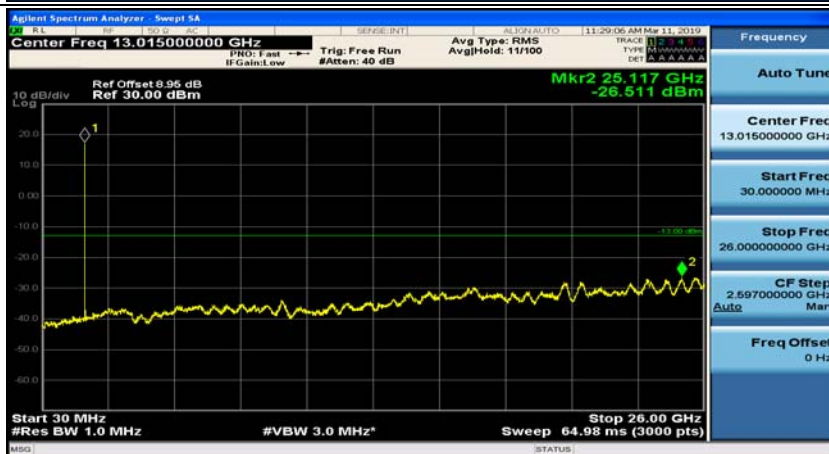

(Channel Bandwidth: 1.4 MHz)_LCH_16QAM_1RB#0