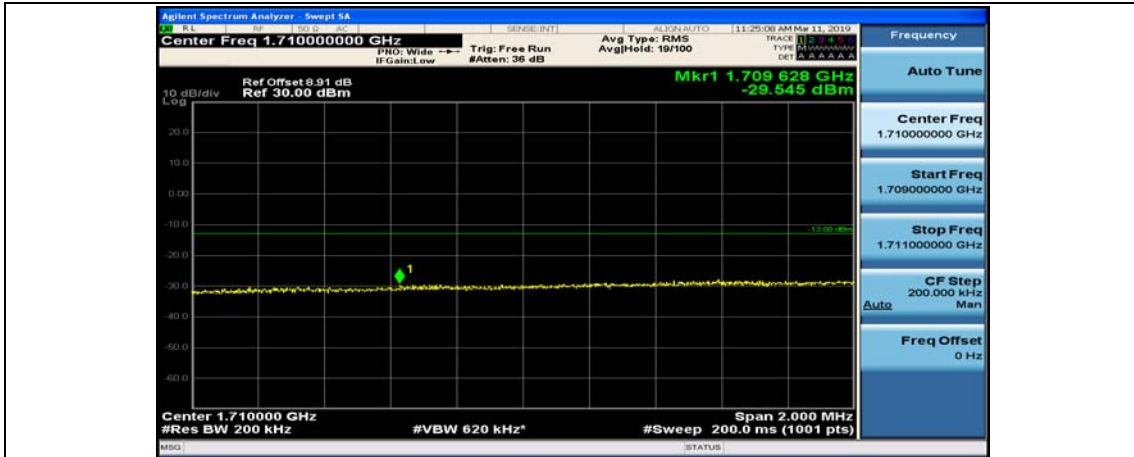

(Channel Bandwidth:20 MHz)_LCH_16QAM_50RB#25