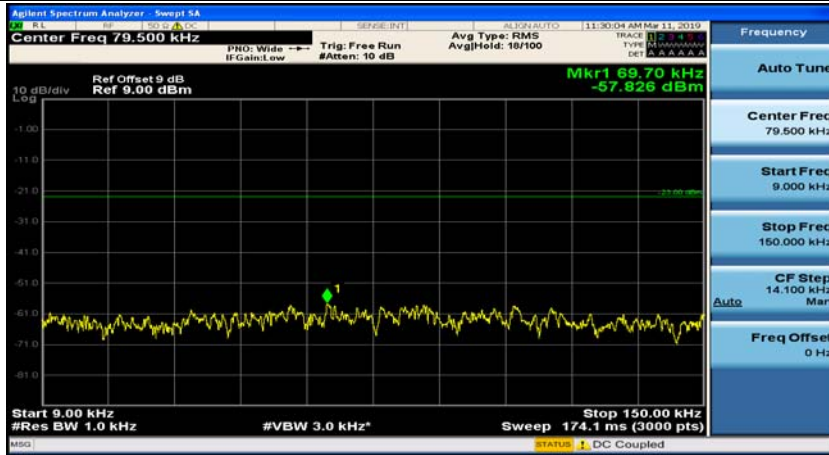

Appendix E: Conducted Spurious Emission

Test Graphs

Channel Bandwidth: 1.4 MHz

(Channel Bandwidth: 1.4 MHz)_MCH_QPSK_1RB#0

(Channel Bandwidth: 1.4 MHz)_MCH_QPSK_1RB#3

(Channel Bandwidth: 1.4 MHz)_HCH_QPSK_1RB#0