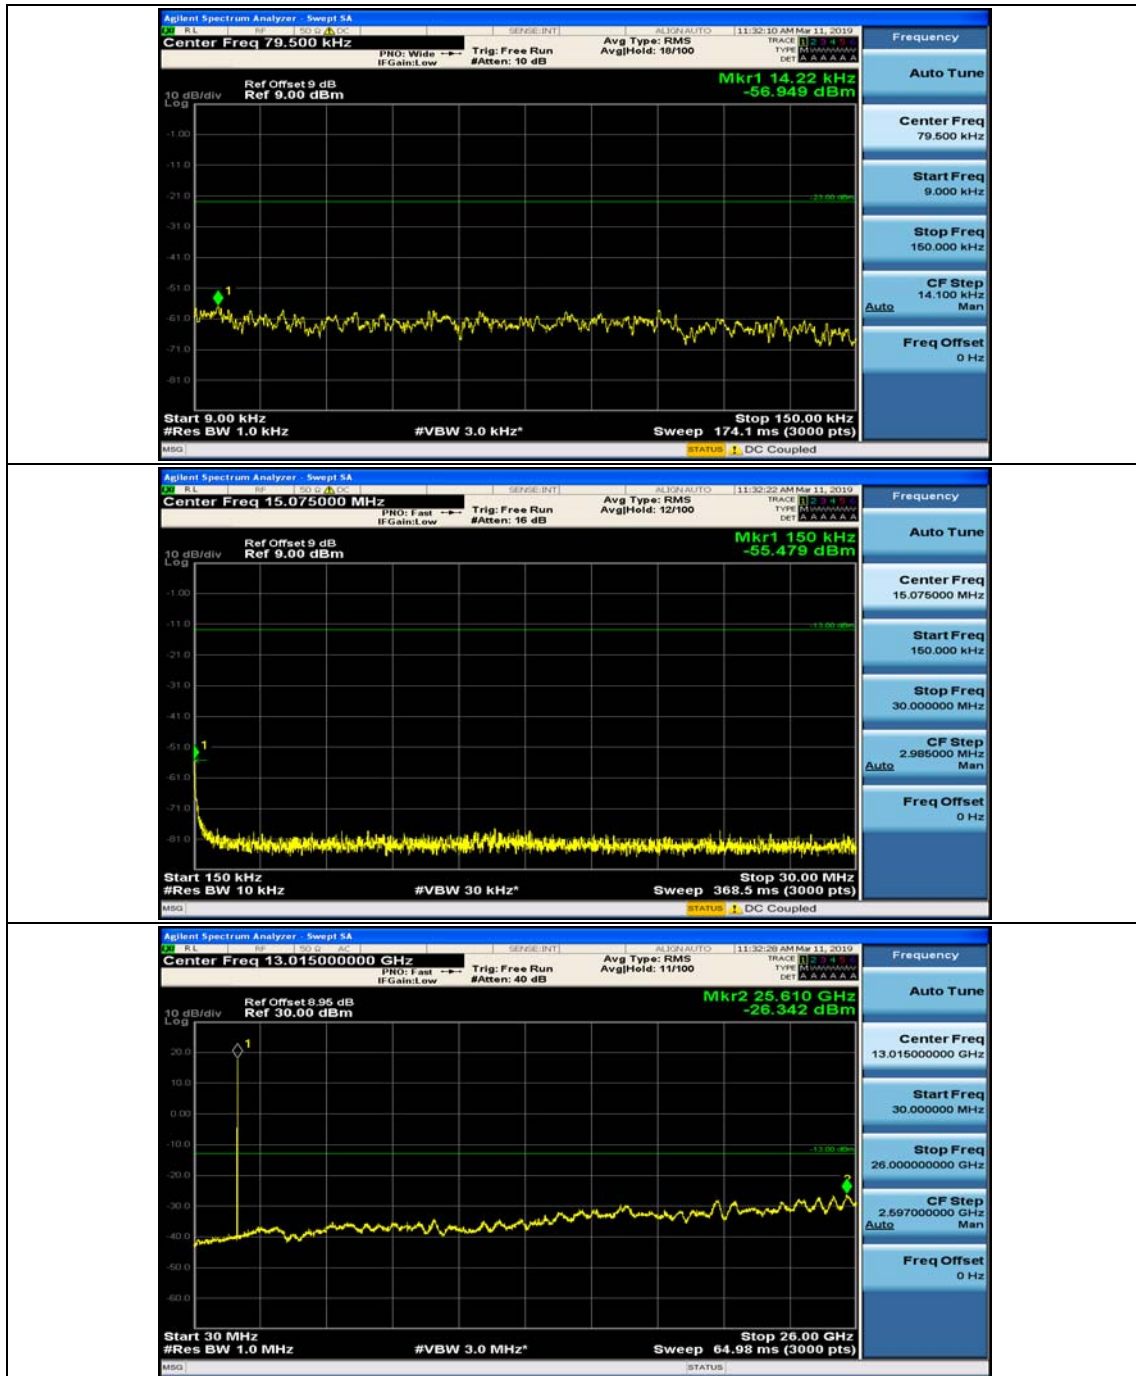

Appendix E: Conducted Spurious Emission

Test Graphs

Channel Bandwidth: 1.4 MHz

(Channel Bandwidth: 1.4 MHz)_MCH_QPSK_1RB#0

(Channel Bandwidth: 1.4 MHz)_MCH_QPSK_1RB#3

(Channel Bandwidth: 1.4 MHz)_HCH_QPSK_1RB#0

(Channel Bandwidth: 1.4 MHz)_HCH_QPSK_1RB#3

(Channel Bandwidth: 1.4 MHz)_LCH_16QAM_1RB#0

(Channel Bandwidth: 1.4 MHz)_LCH_16QAM_1RB#3

(Channel Bandwidth: 1.4 MHz)_MCH_16QAM_1RB#0

(Channel Bandwidth: 1.4 MHz)_MCH_16QAM_1RB#3