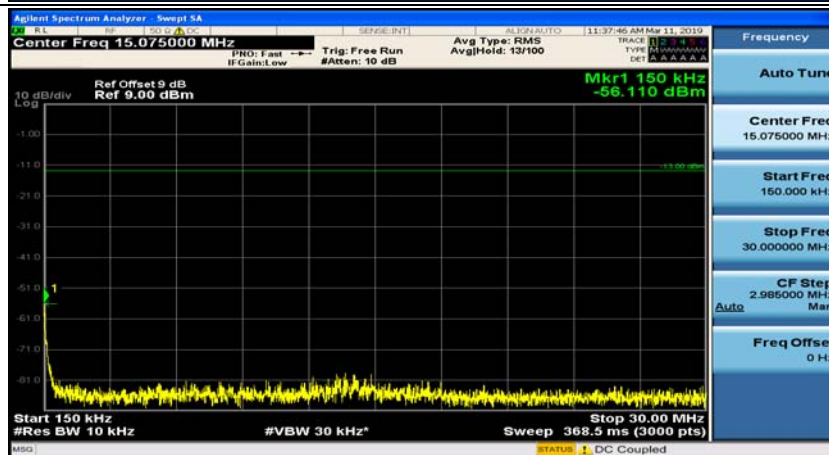

(Channel Bandwidth: 1.4 MHz)_HCH_16QAM_1RB#0

(Channel Bandwidth: 1.4 MHz)_HCH_16QAM_1RB#3

Channel Bandwidth: 3 MHz

(Channel Bandwidth: 3 MHz)_MCH_QPSK_1RB#0

(Channel Bandwidth: 3 MHz)_MCH_QPSK_1RB#7

(Channel Bandwidth: 3 MHz)_HCH_QPSK_1RB#0