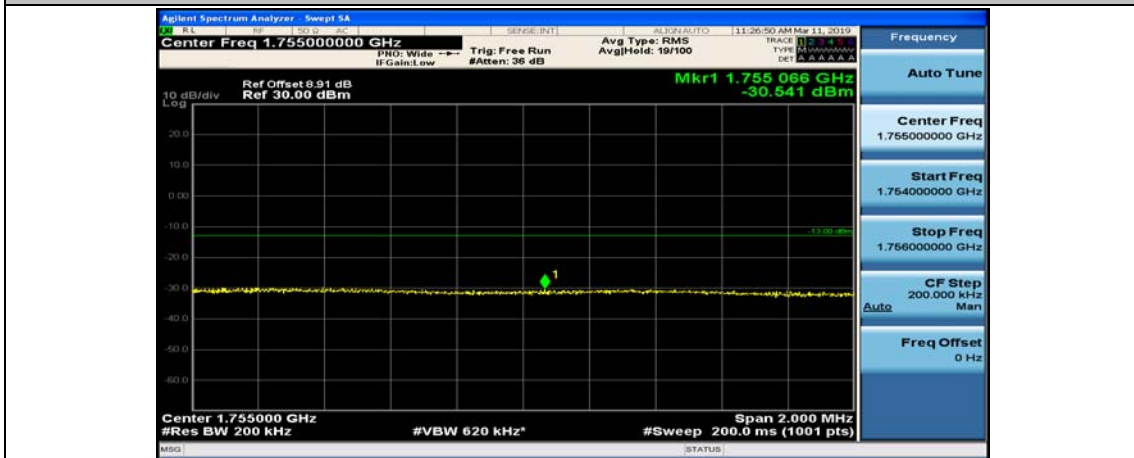

(Channel Bandwidth:20 MHz)_HCH_16QAM_50RB#25