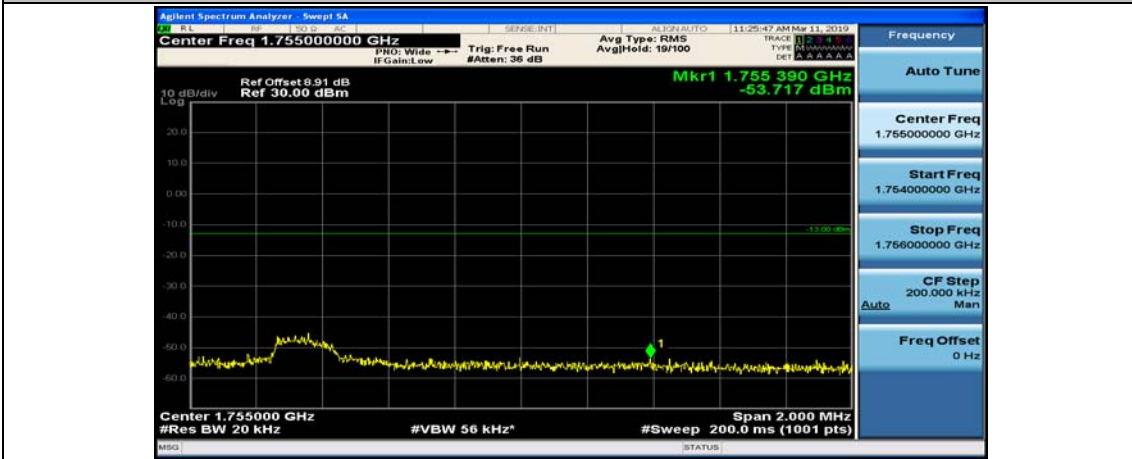

(Channel Bandwidth:20 MHz)_LCH_QPSK_50RB#50

(Channel Bandwidth:20 MHz)_LCH_QPSK_100RB#0

(Channel Bandwidth:20 MHz)_HCH_QPSK_1RB#0

(Channel Bandwidth:20 MHz)_HCH_QPSK_1RB#49

(Channel Bandwidth:20 MHz)_HCH_QPSK_1RB#99