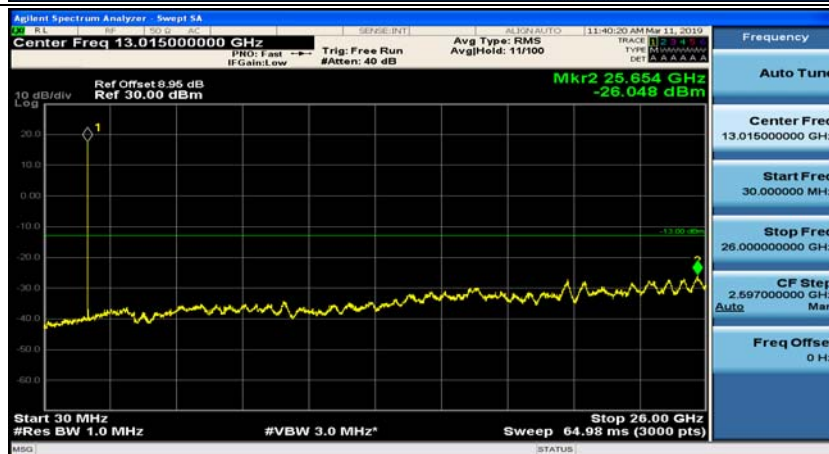

(Channel Bandwidth: 1.4 MHz)_HCH_16QAM_1RB#0

(Channel Bandwidth: 1.4 MHz)_HCH_16QAM_1RB#3

Channel Bandwidth: 3 MHz

(Channel Bandwidth: 3 MHz)_MCH_QPSK_1RB#0

(Channel Bandwidth: 3 MHz)_MCH_QPSK_1RB#7

(Channel Bandwidth: 3 MHz)_HCH_QPSK_1RB#0