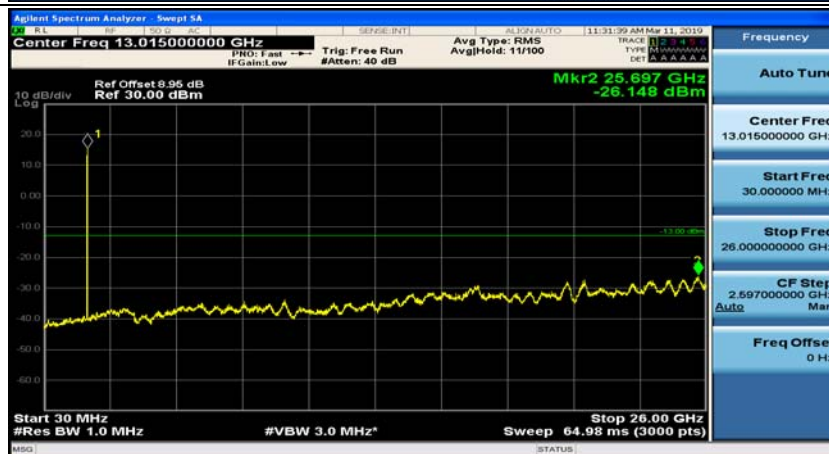

(Channel Bandwidth: 1.4 MHz)_HCH_QPSK_1RB#3

(Channel Bandwidth: 1.4 MHz)_LCH_16QAM_1RB#0

(Channel Bandwidth: 1.4 MHz)_LCH_16QAM_1RB#3

(Channel Bandwidth: 1.4 MHz)_MCH_16QAM_1RB#0

(Channel Bandwidth: 1.4 MHz)_MCH_16QAM_1RB#3