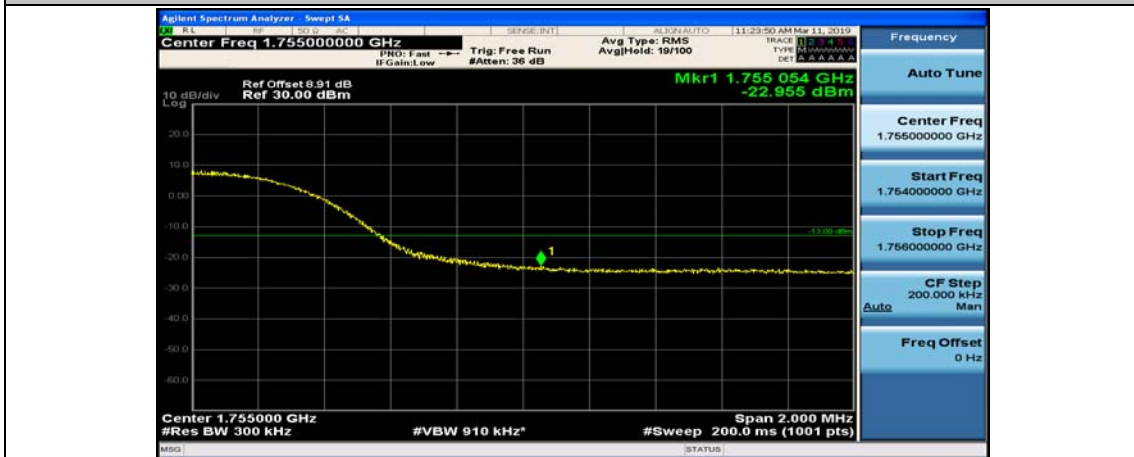

(Channel Bandwidth:15 MHz)_HCH_16QAM_37RB#0

(Channel Bandwidth:15 MHz)_HCH_16QAM_37RB#18

(Channel Bandwidth:15 MHz)_HCH_16QAM_37RB#38

(Channel Bandwidth:15 MHz)_HCH_16QAM_75RB#0

Channel Bandwidth: 20 MHz

(Channel Bandwidth:20 MHz)_LCH_QPSK_50RB#25