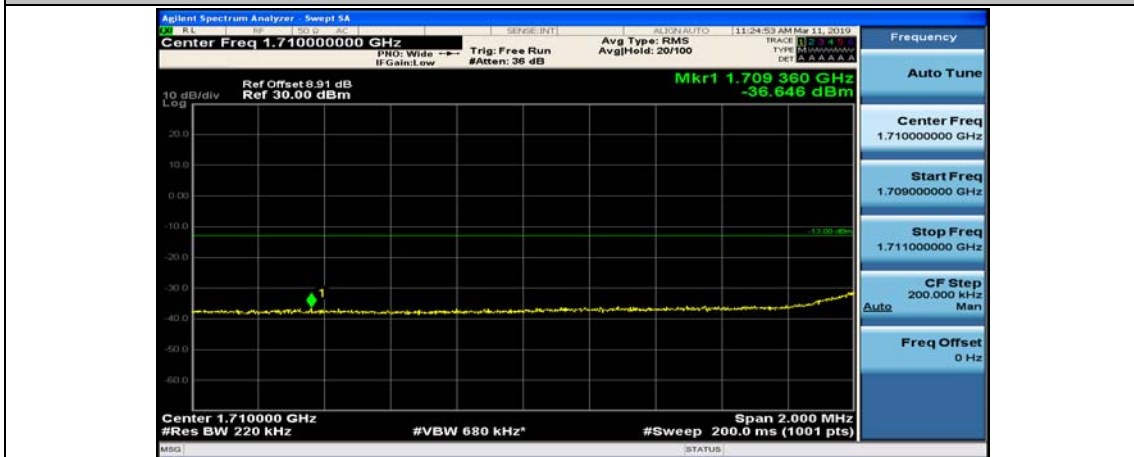

(Channel Bandwidth:20 MHz)_LCH_QPSK_50RB#50