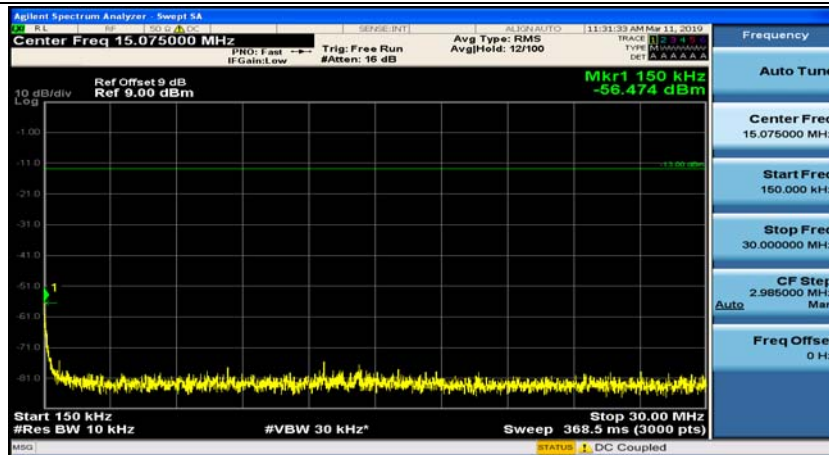

(Channel Bandwidth: 1.4 MHz)_HCH_QPSK_1RB#3

(Channel Bandwidth: 1.4 MHz)_LCH_16QAM_1RB#0

(Channel Bandwidth: 1.4 MHz)_LCH_16QAM_1RB#3

(Channel Bandwidth: 1.4 MHz)_MCH_16QAM_1RB#0

(Channel Bandwidth: 1.4 MHz)_MCH_16QAM_1RB#3