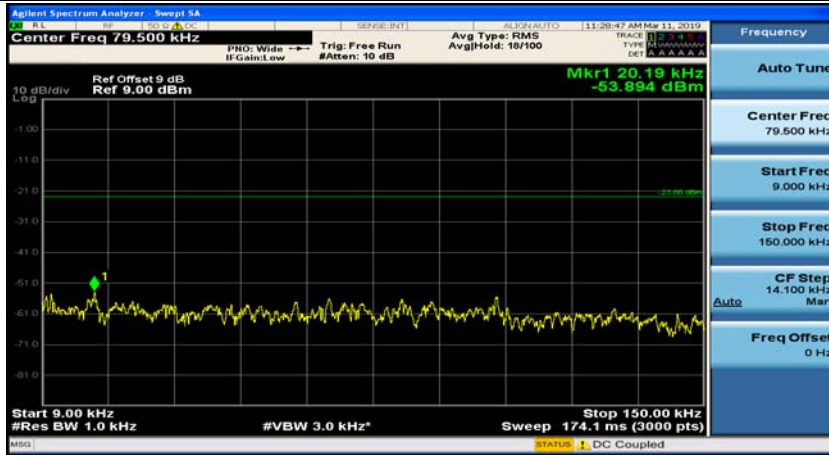

(Channel Bandwidth: 1.4 MHz)_LCH_16QAM_1RB#0