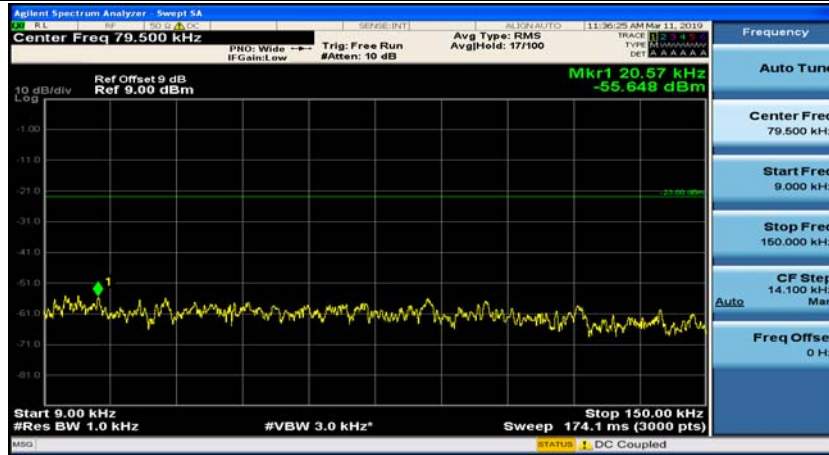

(Channel Bandwidth: 3 MHz)_LCH_16QAM_1RB#7