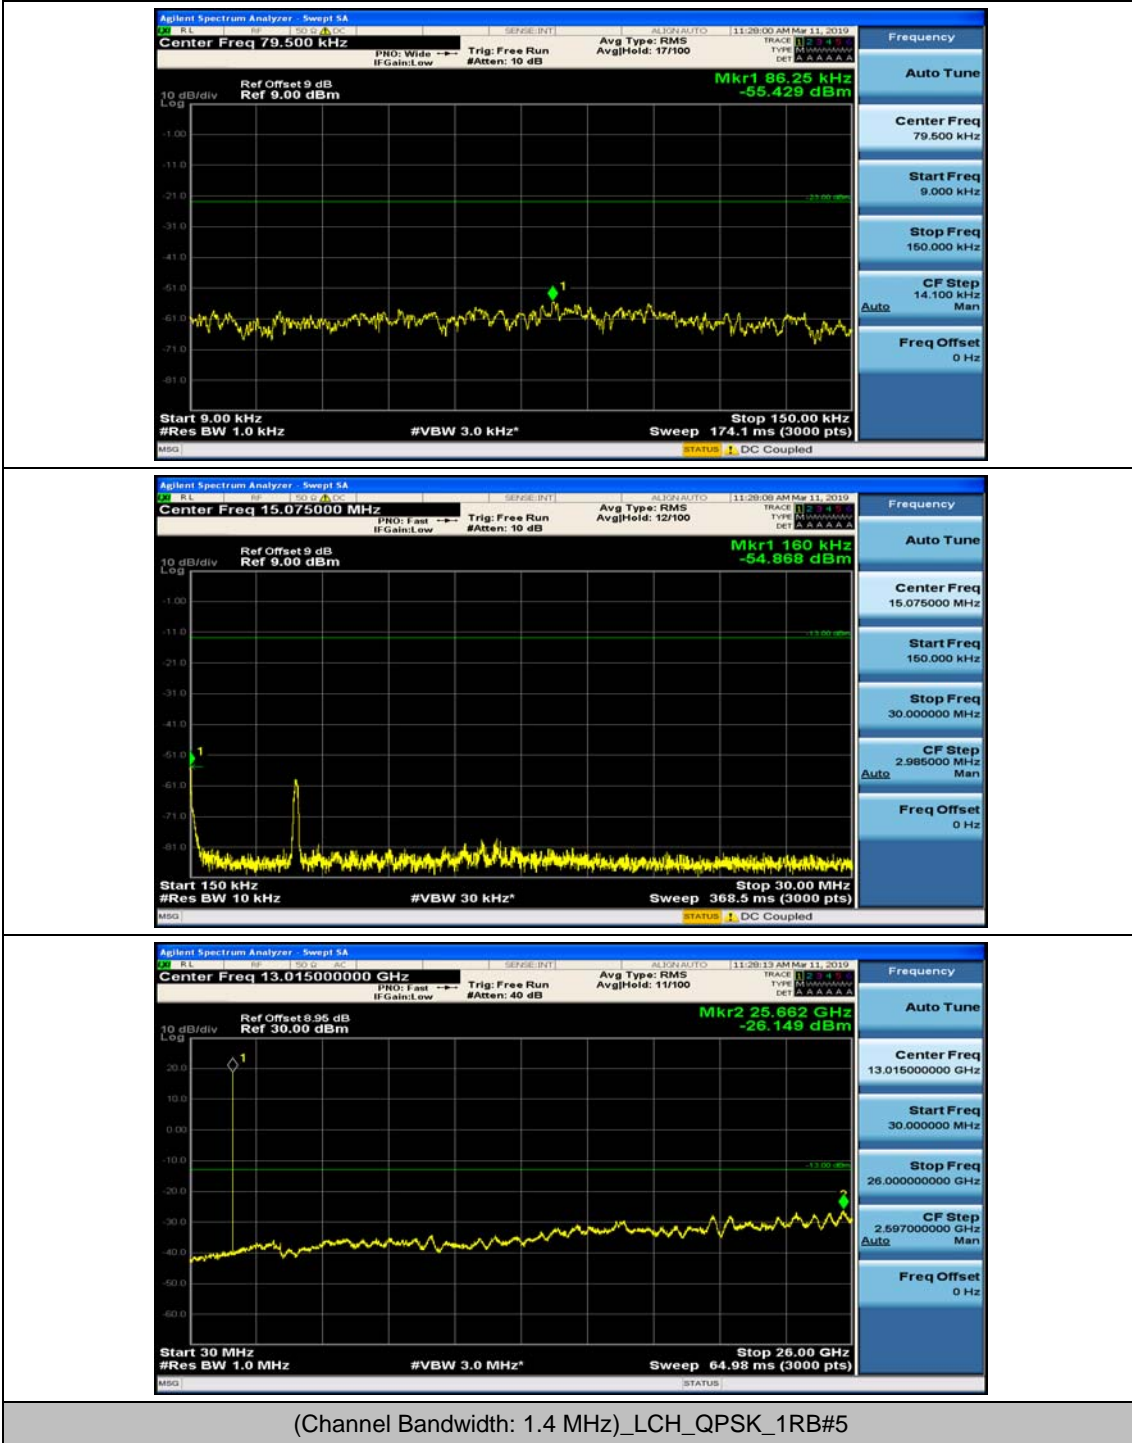

(Channel Bandwidth:20 MHz)_HCH_16QAM_1RB#99

(Channel Bandwidth:20 MHz)_HCH_16QAM_50RB#0

(Channel Bandwidth:20 MHz)_HCH_16QAM_50RB#25

(Channel Bandwidth:20 MHz)_HCH_16QAM_50RB#50

(Channel Bandwidth:20 MHz)_HCH_16QAM_100RB#0

Appendix E: Conducted Spurious Emission

Test Graphs

Channel Bandwidth: 1.4 MHz

(Channel Bandwidth: 1.4 MHz)_MCH_QPSK_1RB#0

(Channel Bandwidth: 1.4 MHz)_MCH_QPSK_1RB#3

(Channel Bandwidth: 1.4 MHz)_HCH_QPSK_1RB#0