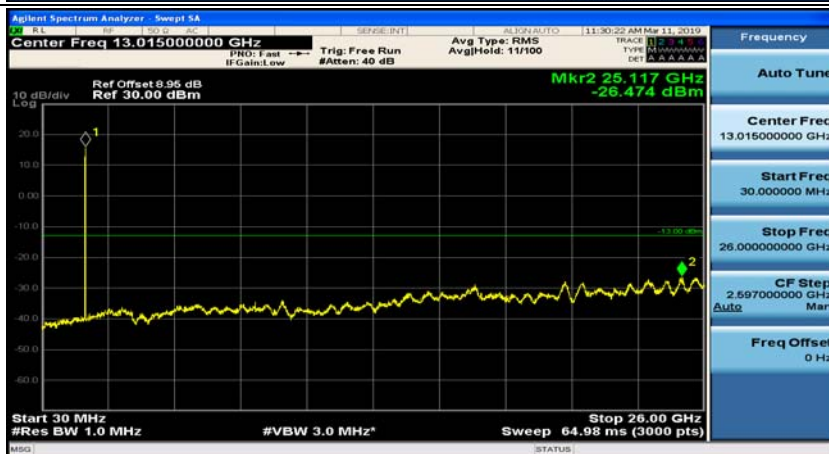

Appendix E: Conducted Spurious Emission

Test Graphs

Channel Bandwidth: 1.4 MHz

(Channel Bandwidth: 1.4 MHz)_MCH_QPSK_1RB#0

(Channel Bandwidth: 1.4 MHz)_MCH_QPSK_1RB#3

(Channel Bandwidth: 1.4 MHz)_HCH_QPSK_1RB#0