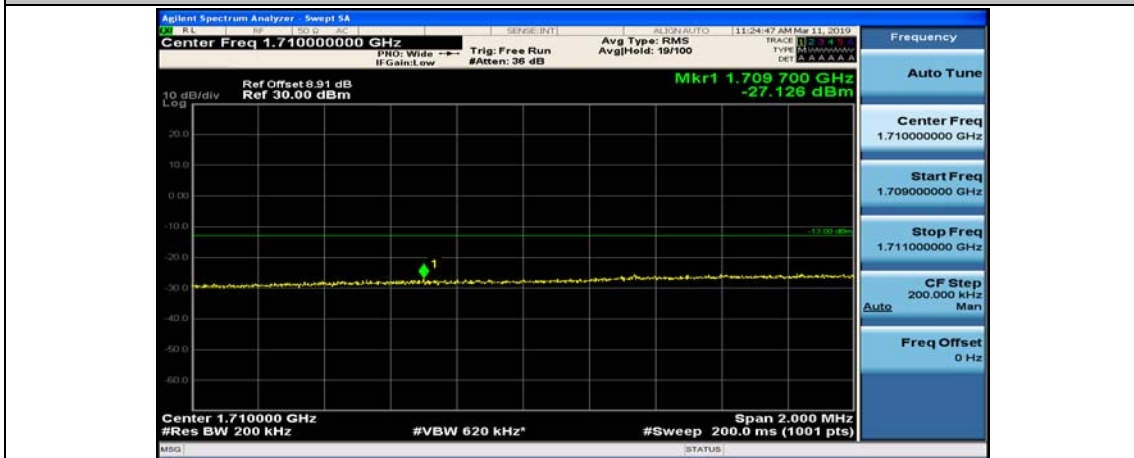

(Channel Bandwidth:15 MHz)_HCH_16QAM_37RB#0

(Channel Bandwidth:15 MHz)_HCH_16QAM_37RB#18

(Channel Bandwidth:15 MHz)_HCH_16QAM_37RB#38

(Channel Bandwidth:15 MHz)_HCH_16QAM_75RB#0

Channel Bandwidth: 20 MHz

(Channel Bandwidth:20 MHz)_LCH_QPSK_50RB#25