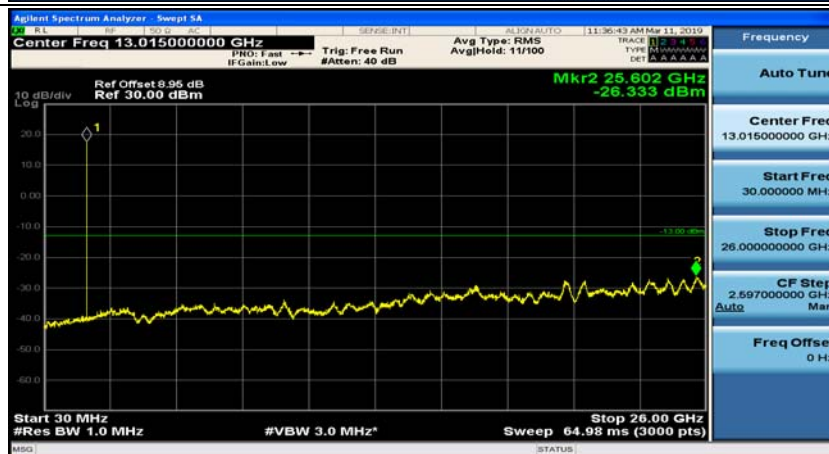

(Channel Bandwidth: 3 MHz)_LCH_16QAM_1RB#7