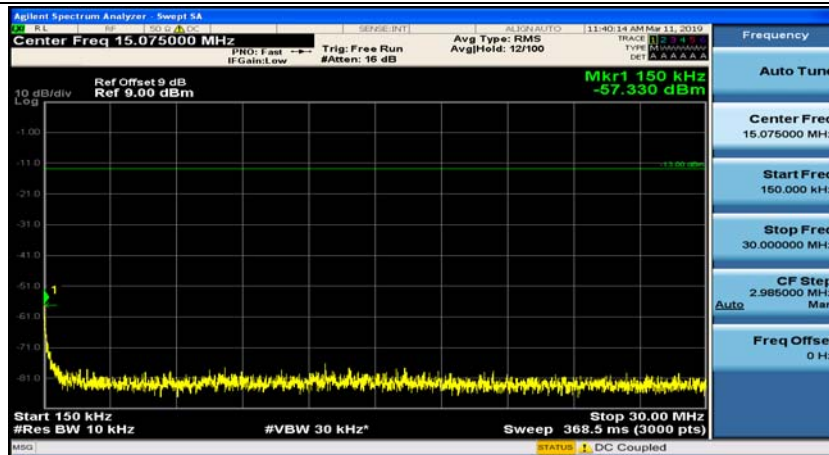

(Channel Bandwidth: 1.4 MHz)_HCH_16QAM_1RB#0

(Channel Bandwidth: 1.4 MHz)_HCH_16QAM_1RB#3

Channel Bandwidth: 3 MHz

(Channel Bandwidth: 3 MHz)_MCH_QPSK_1RB#0

(Channel Bandwidth: 3 MHz)_MCH_QPSK_1RB#7

(Channel Bandwidth: 3 MHz)_HCH_QPSK_1RB#0