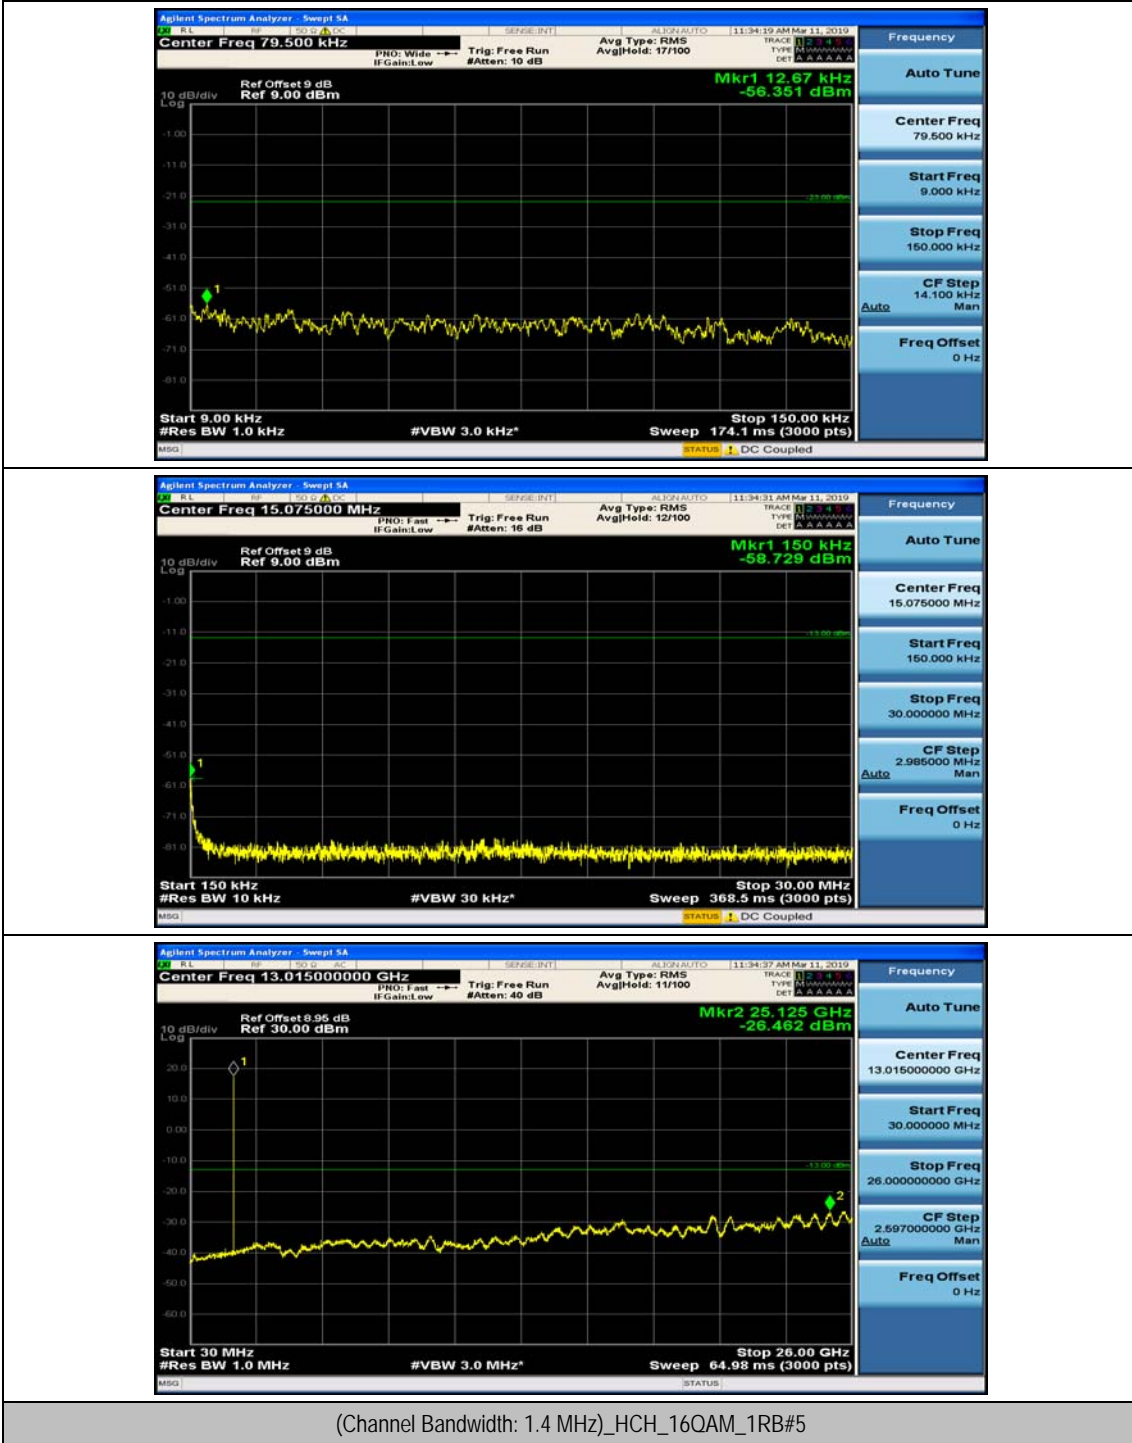

(Channel Bandwidth: 1.4 MHz)_HCH_16QAM_1RB#3