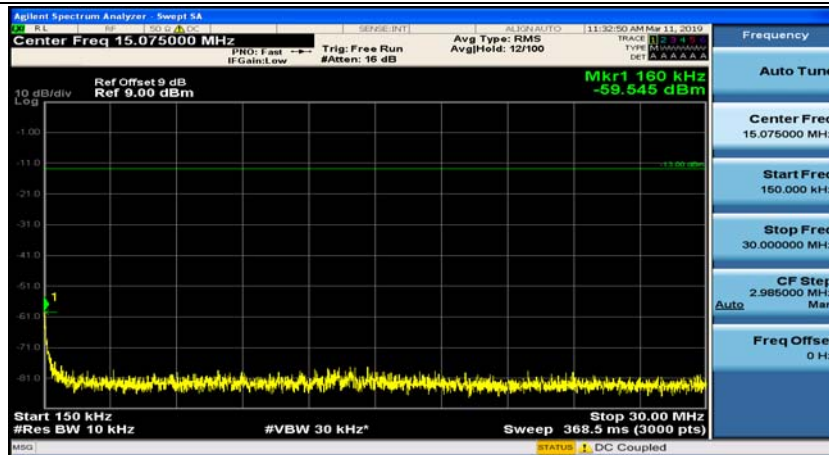

Appendix E: Conducted Spurious Emission

Test Graphs

Channel Bandwidth: 1.4 MHz

(Channel Bandwidth: 1.4 MHz)_MCH_QPSK_1RB#0

(Channel Bandwidth: 1.4 MHz)_MCH_QPSK_1RB#3

(Channel Bandwidth: 1.4 MHz)_HCH_QPSK_1RB#0