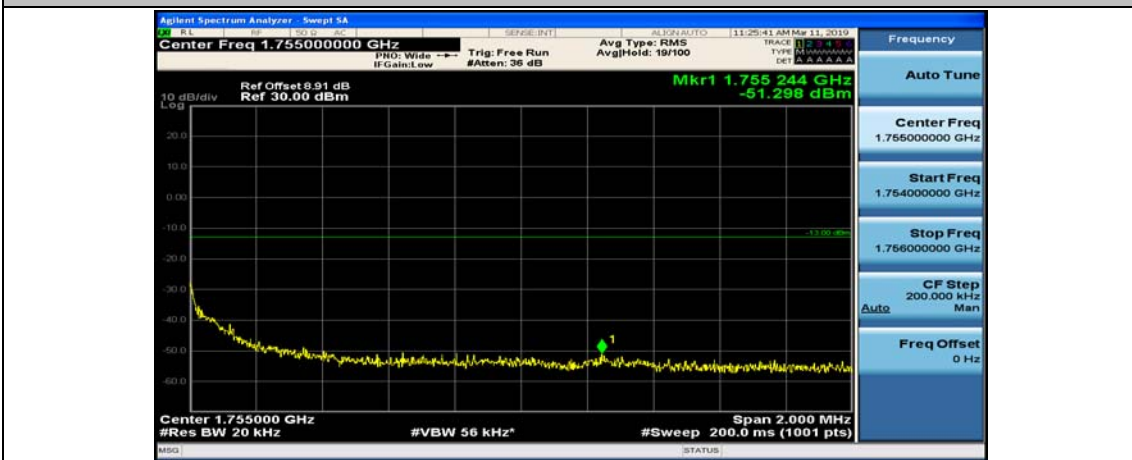

(Channel Bandwidth:20 MHz)_HCH_QPSK_1RB#0