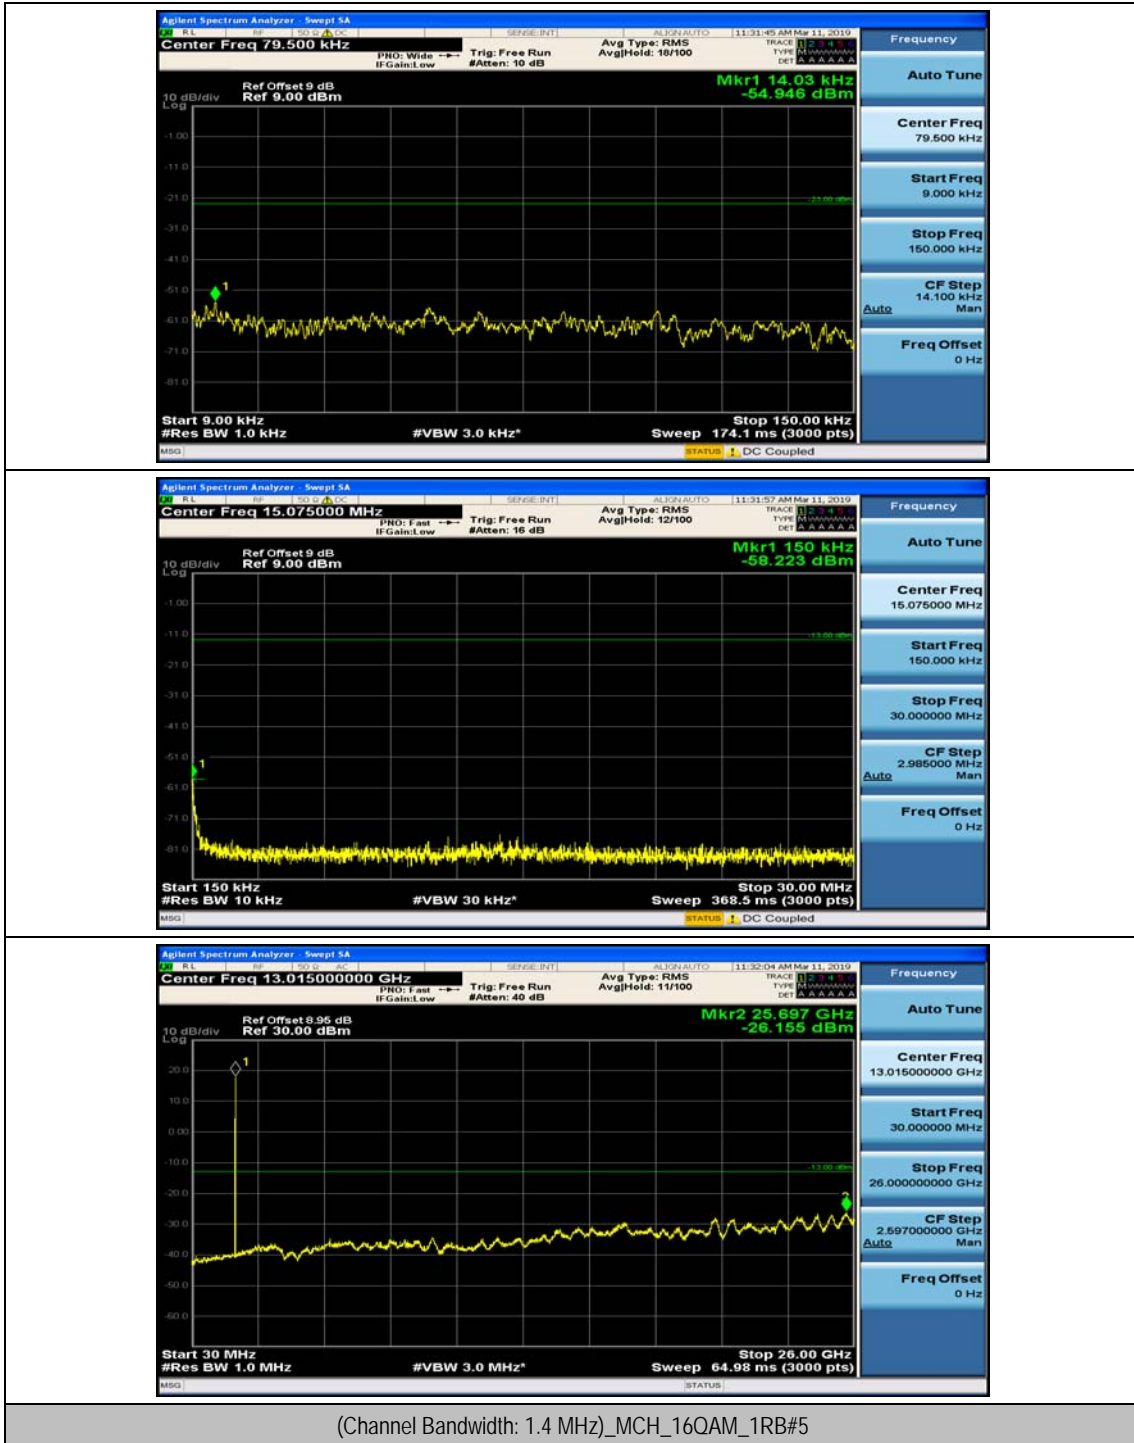

Appendix E: Conducted Spurious Emission

Test Graphs

Channel Bandwidth: 1.4 MHz

(Channel Bandwidth: 1.4 MHz)_MCH_QPSK_1RB#0

(Channel Bandwidth: 1.4 MHz)_MCH_QPSK_1RB#3

(Channel Bandwidth: 1.4 MHz)_HCH_QPSK_1RB#0

(Channel Bandwidth: 1.4 MHz)_HCH_QPSK_1RB#3

(Channel Bandwidth: 1.4 MHz)_LCH_16QAM_1RB#0

(Channel Bandwidth: 1.4 MHz)_LCH_16QAM_1RB#3

(Channel Bandwidth: 1.4 MHz)_MCH_16QAM_1RB#0

(Channel Bandwidth: 1.4 MHz)_MCH_16QAM_1RB#3