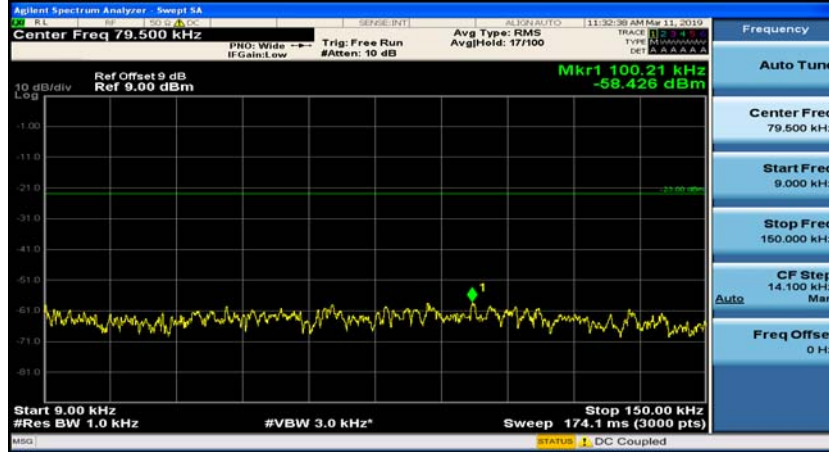

Appendix E: Conducted Spurious Emission

Test Graphs

Channel Bandwidth: 1.4 MHz

(Channel Bandwidth: 1.4 MHz)_MCH_QPSK_1RB#0

(Channel Bandwidth: 1.4 MHz)_MCH_QPSK_1RB#3

(Channel Bandwidth: 1.4 MHz)_HCH_QPSK_1RB#0