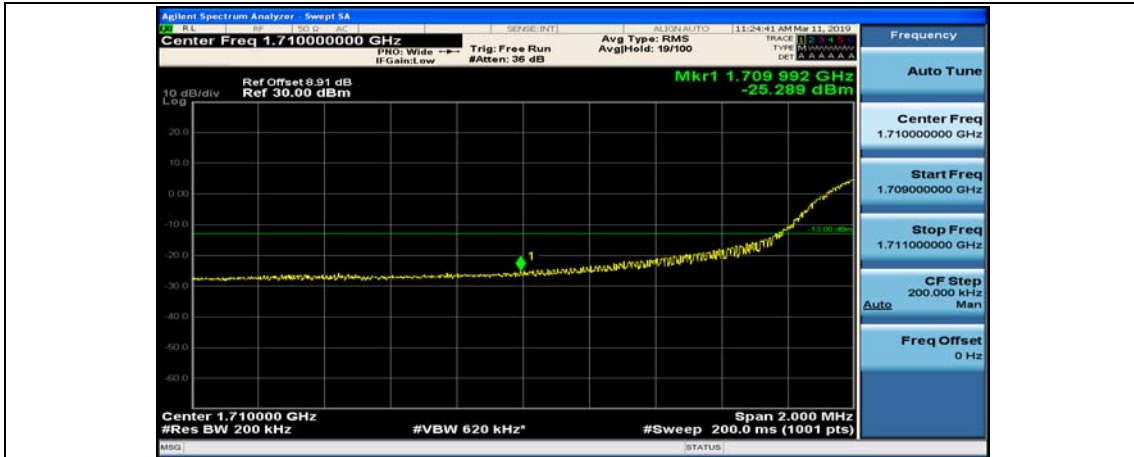

(Channel Bandwidth:15 MHz)_HCH_16QAM_37RB#0

(Channel Bandwidth:15 MHz)_HCH_16QAM_37RB#18

(Channel Bandwidth:15 MHz)_HCH_16QAM_37RB#38

(Channel Bandwidth:15 MHz)_HCH_16QAM_75RB#0

Channel Bandwidth: 20 MHz

(Channel Bandwidth:20 MHz)_LCH_QPSK_50RB#25