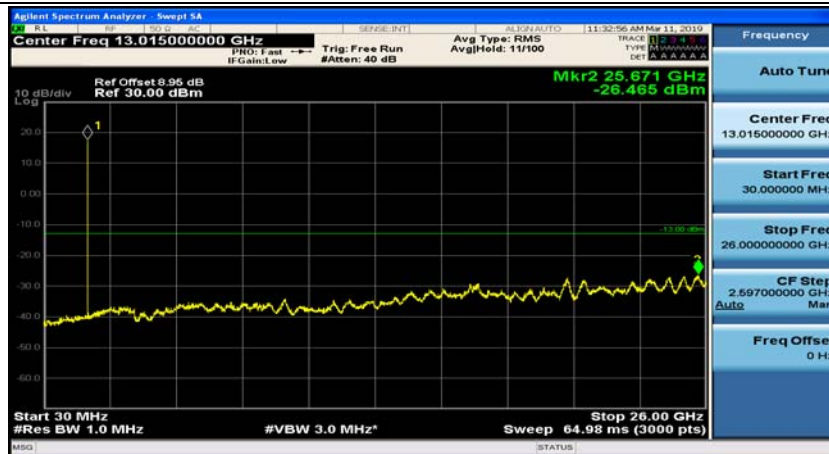

Appendix E: Conducted Spurious Emission

Test Graphs

Channel Bandwidth: 1.4 MHz

(Channel Bandwidth: 1.4 MHz)_MCH_QPSK_1RB#0

(Channel Bandwidth: 1.4 MHz)_MCH_QPSK_1RB#3

(Channel Bandwidth: 1.4 MHz)_HCH_QPSK_1RB#0