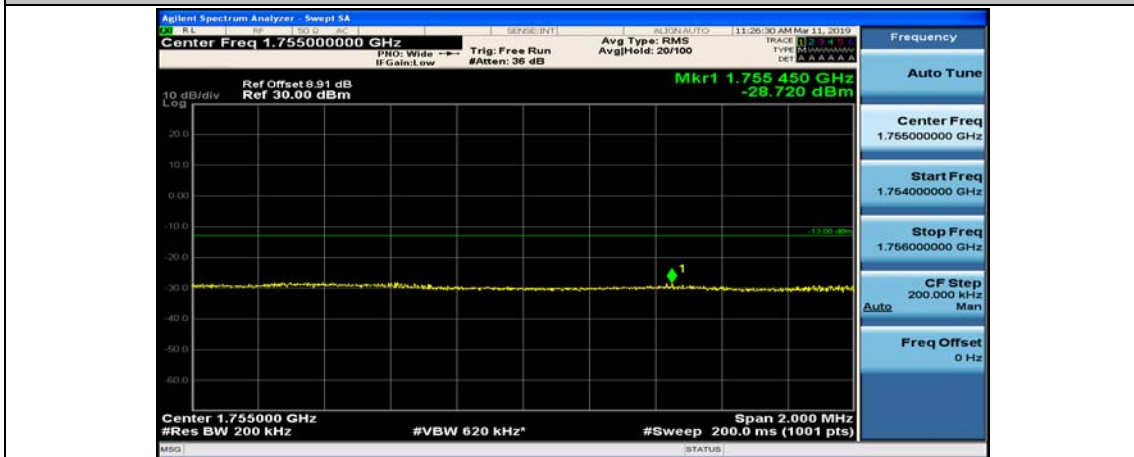

(Channel Bandwidth:20 MHz)_HCH_QPSK_50RB#25