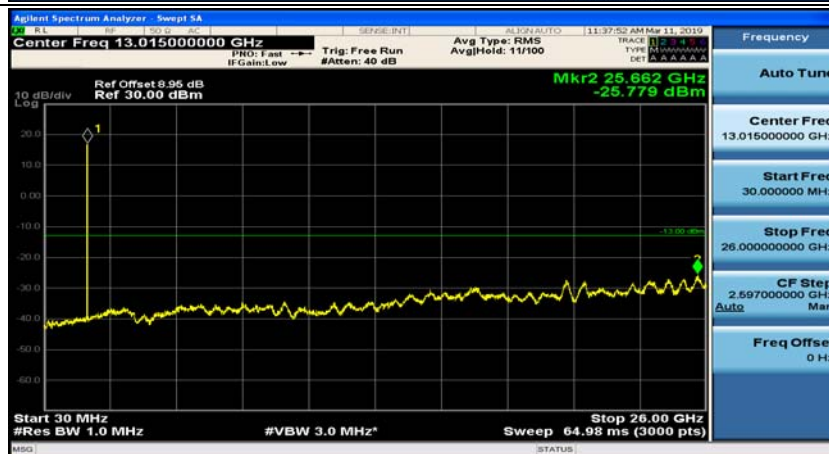

(Channel Bandwidth: 1.4 MHz)_HCH_16QAM_1RB#0

(Channel Bandwidth: 1.4 MHz)_HCH_16QAM_1RB#3

Channel Bandwidth: 3 MHz

(Channel Bandwidth: 3 MHz)_MCH_QPSK_1RB#0

(Channel Bandwidth: 3 MHz)_MCH_QPSK_1RB#7

(Channel Bandwidth: 3 MHz)_HCH_QPSK_1RB#0