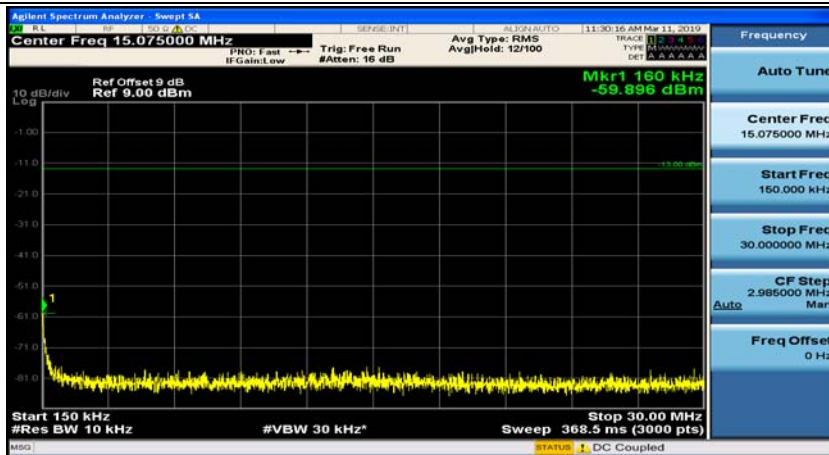

Appendix E: Conducted Spurious Emission

Test Graphs

Channel Bandwidth: 1.4 MHz

(Channel Bandwidth: 1.4 MHz)_MCH_QPSK_1RB#0

(Channel Bandwidth: 1.4 MHz)_MCH_QPSK_1RB#3

(Channel Bandwidth: 1.4 MHz)_HCH_QPSK_1RB#0