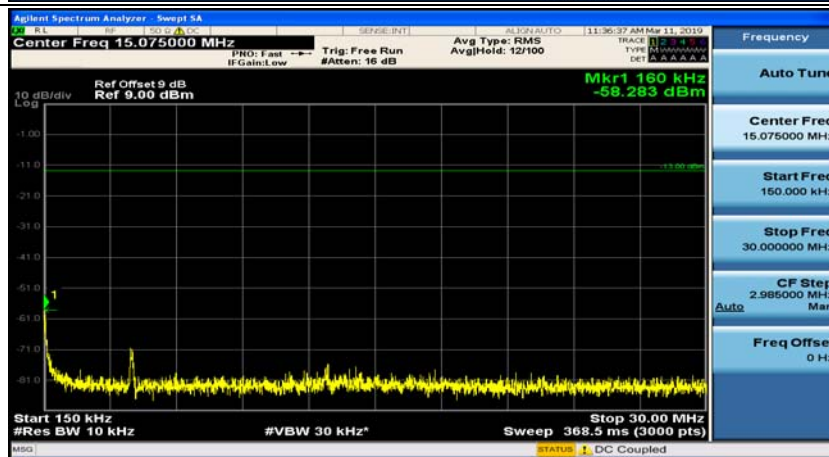

(Channel Bandwidth: 3 MHz)_LCH_16QAM_1RB#7