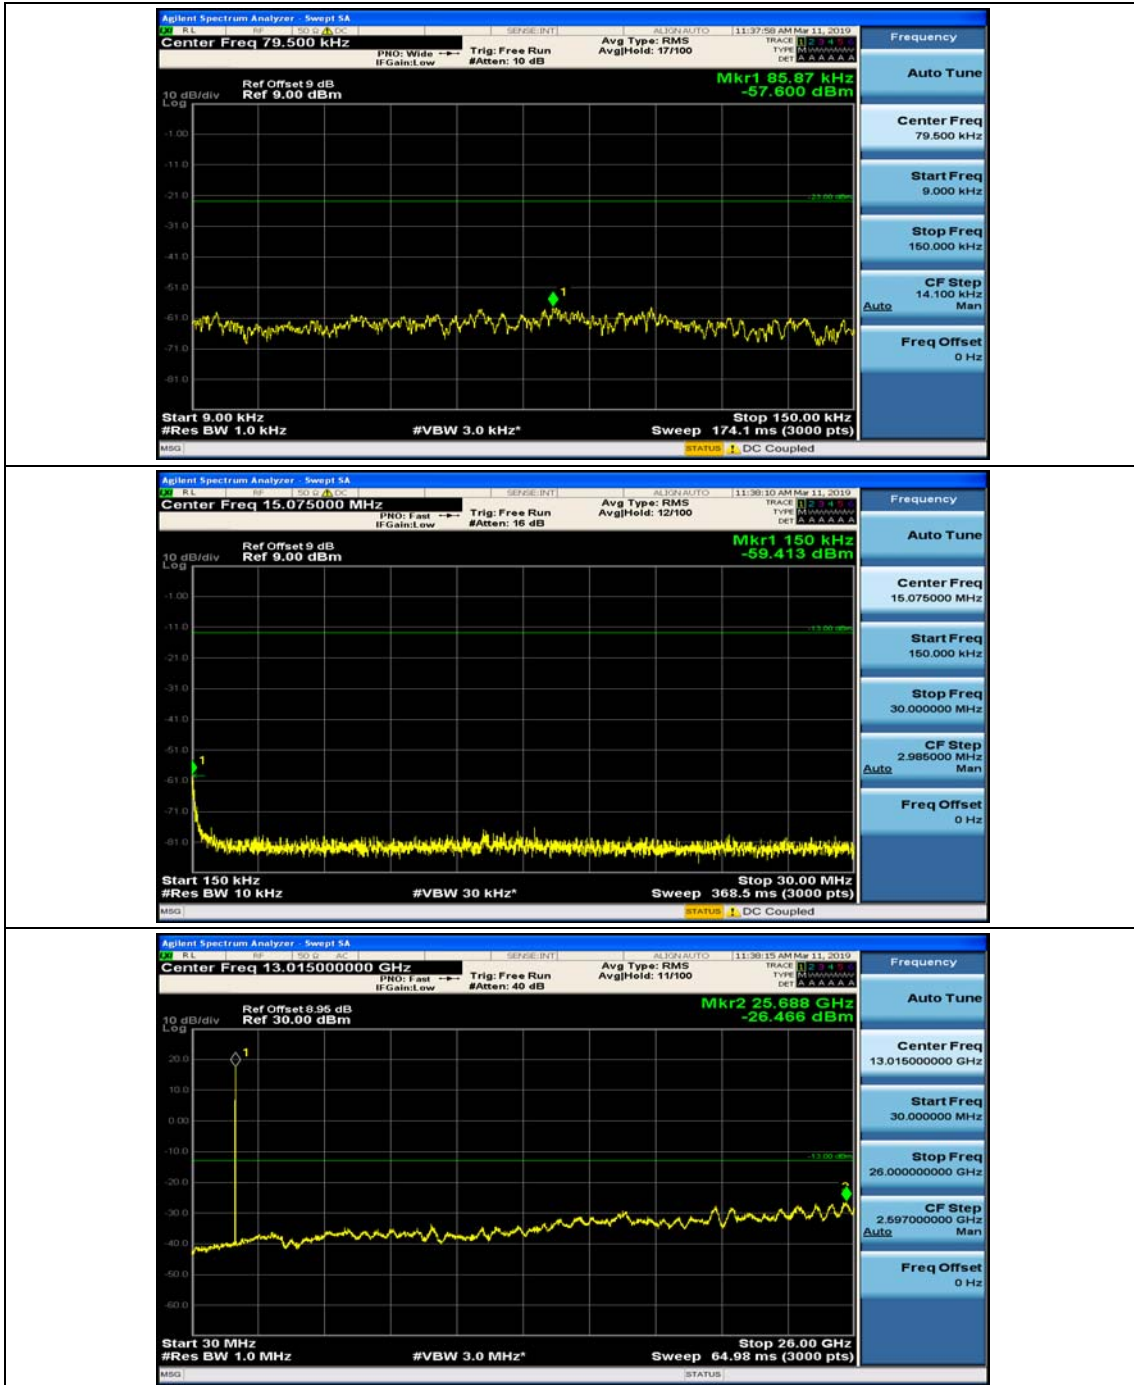

(Channel Bandwidth: 1.4 MHz)_HCH_16QAM_1RB#0

(Channel Bandwidth: 1.4 MHz)_HCH_16QAM_1RB#3

Channel Bandwidth: 3 MHz

(Channel Bandwidth: 3 MHz)_MCH_QPSK_1RB#0

(Channel Bandwidth: 3 MHz)_MCH_QPSK_1RB#7

(Channel Bandwidth: 3 MHz)_HCH_QPSK_1RB#0