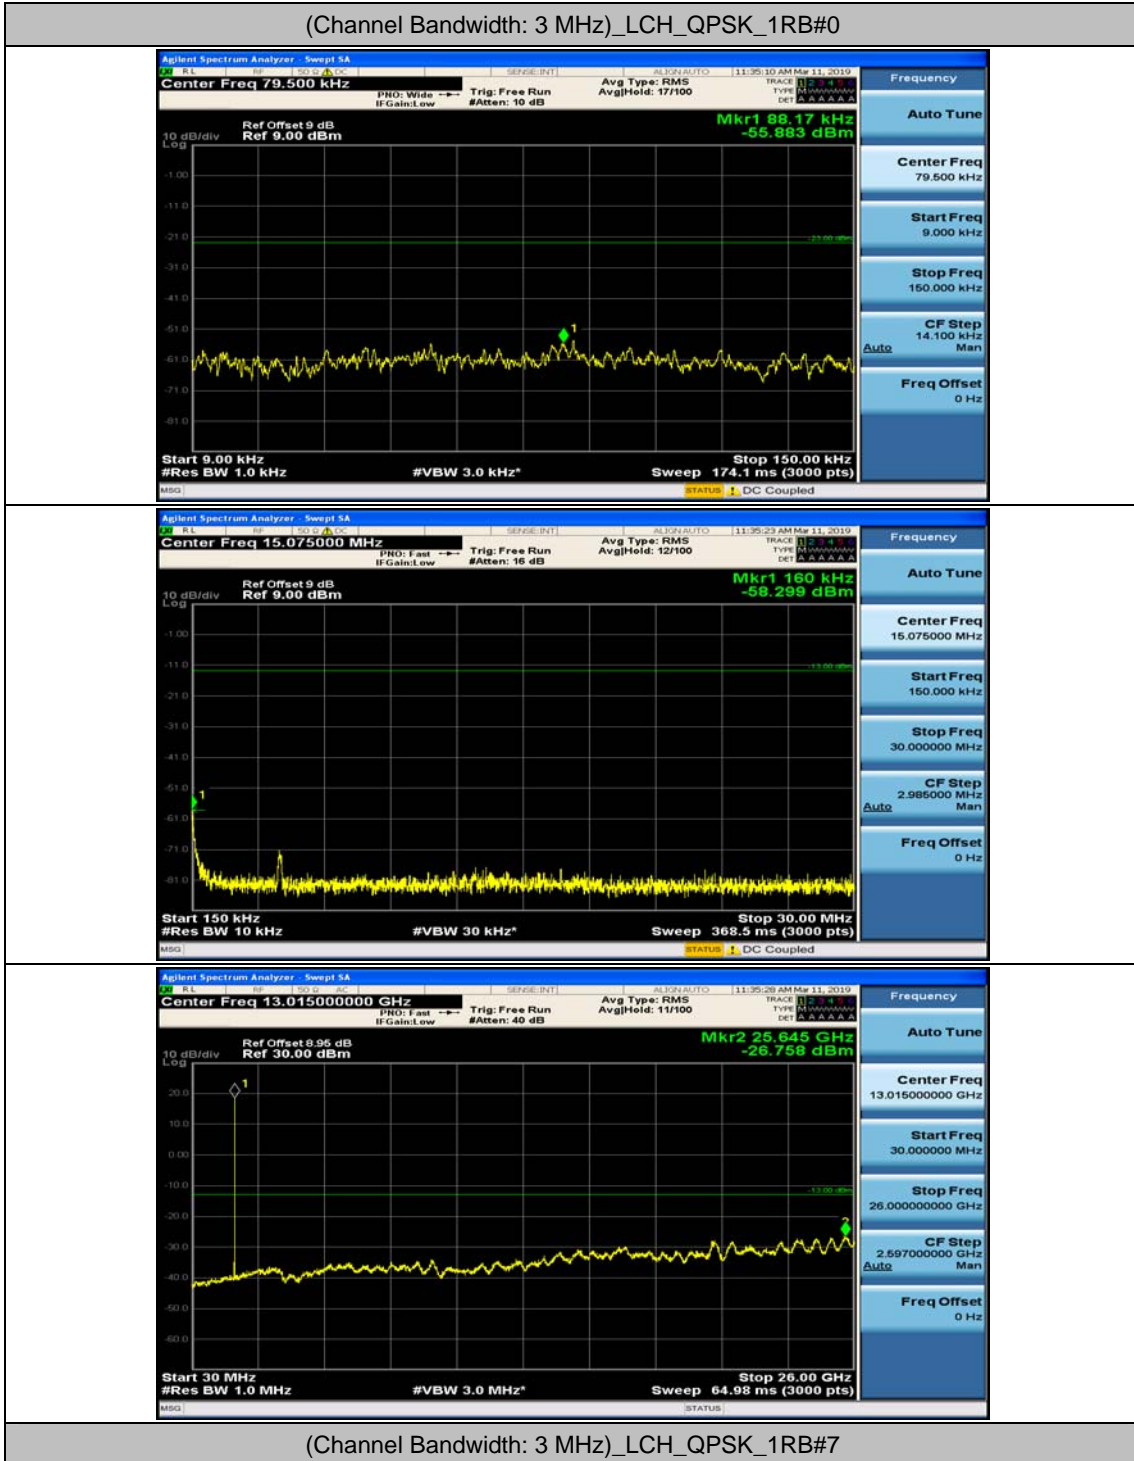

(Channel Bandwidth: 1.4 MHz)_HCH_16QAM_1RB#0

(Channel Bandwidth: 1.4 MHz)_HCH_16QAM_1RB#3

Channel Bandwidth: 3 MHz

(Channel Bandwidth: 3 MHz)_MCH_QPSK_1RB#0

(Channel Bandwidth: 3 MHz)_MCH_QPSK_1RB#7

(Channel Bandwidth: 3 MHz)_HCH_QPSK_1RB#0