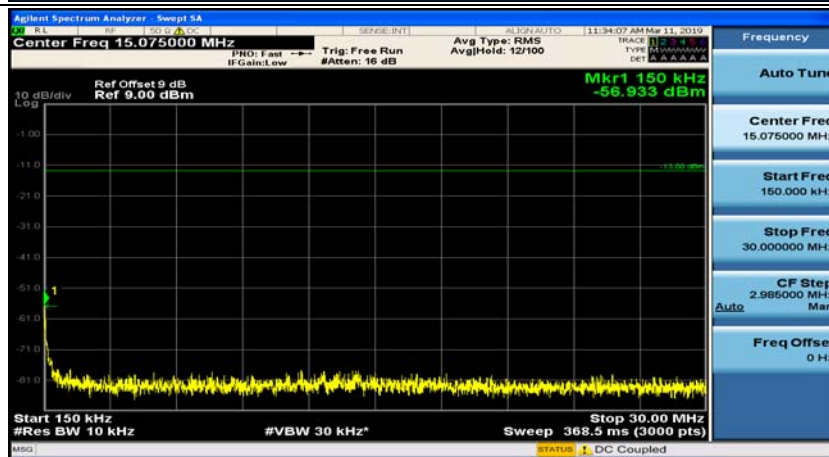

(Channel Bandwidth: 1.4 MHz)_HCH_16QAM_1RB#0