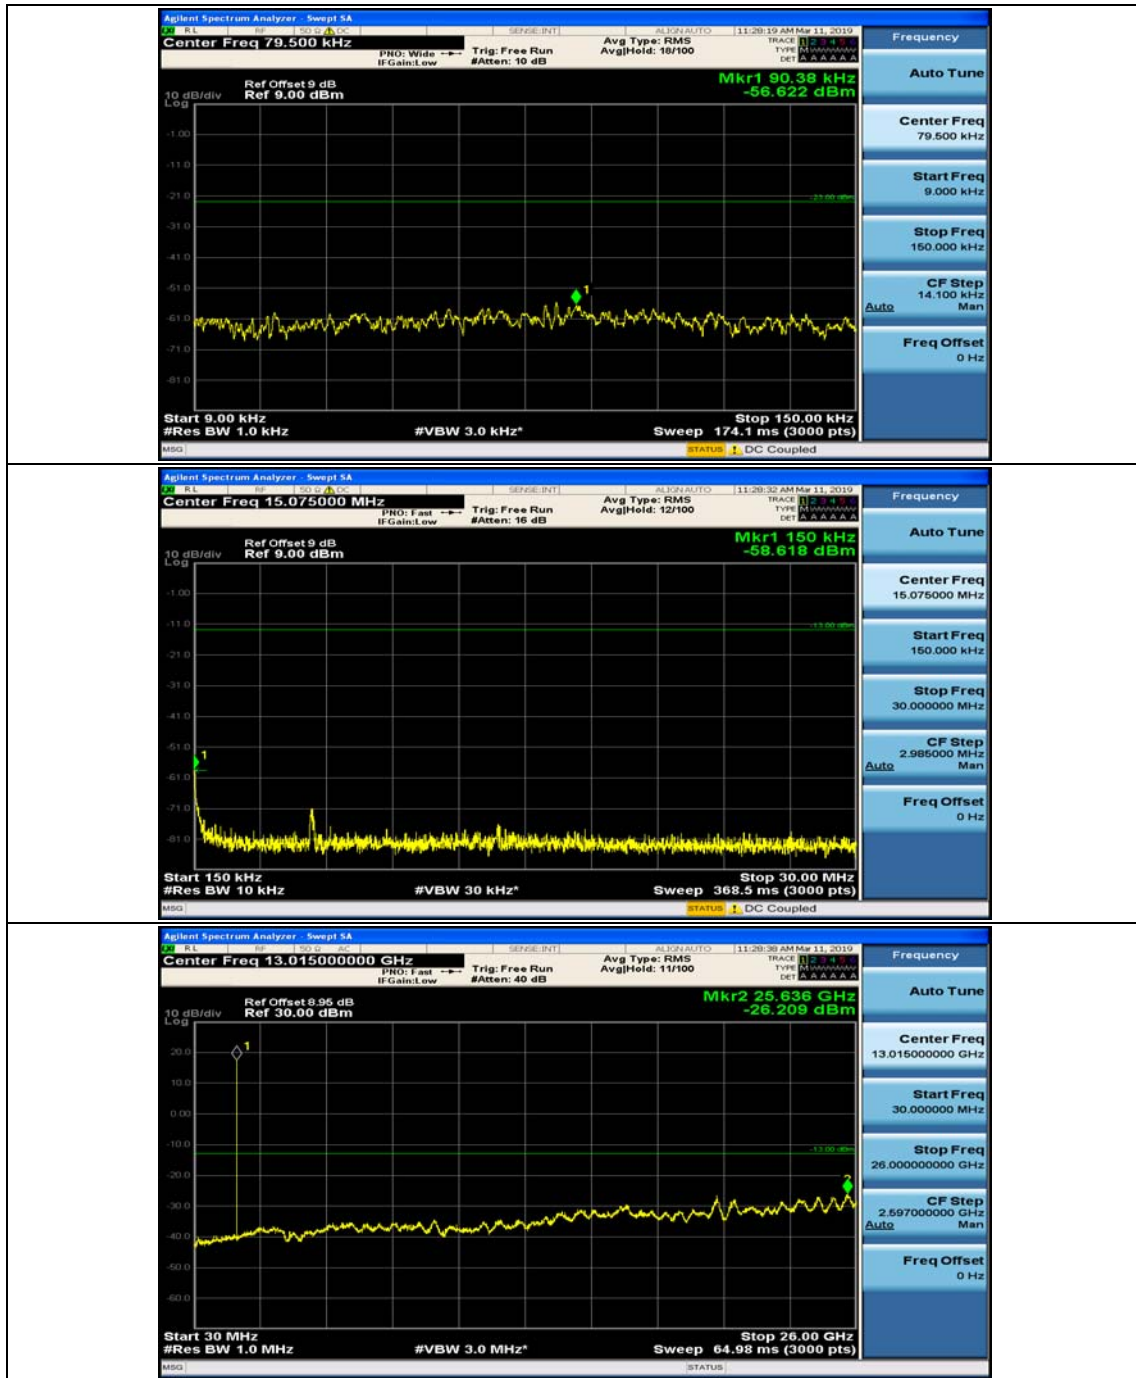

(Channel Bandwidth:20 MHz)_HCH_16QAM_1RB#99

(Channel Bandwidth:20 MHz)_HCH_16QAM_50RB#0

(Channel Bandwidth:20 MHz)_HCH_16QAM_50RB#25

(Channel Bandwidth:20 MHz)_HCH_16QAM_50RB#50

(Channel Bandwidth:20 MHz)_HCH_16QAM_100RB#0

Appendix E: Conducted Spurious Emission

Test Graphs

Channel Bandwidth: 1.4 MHz

(Channel Bandwidth: 1.4 MHz)_MCH_QPSK_1RB#0

(Channel Bandwidth: 1.4 MHz)_MCH_QPSK_1RB#3

(Channel Bandwidth: 1.4 MHz)_HCH_QPSK_1RB#0