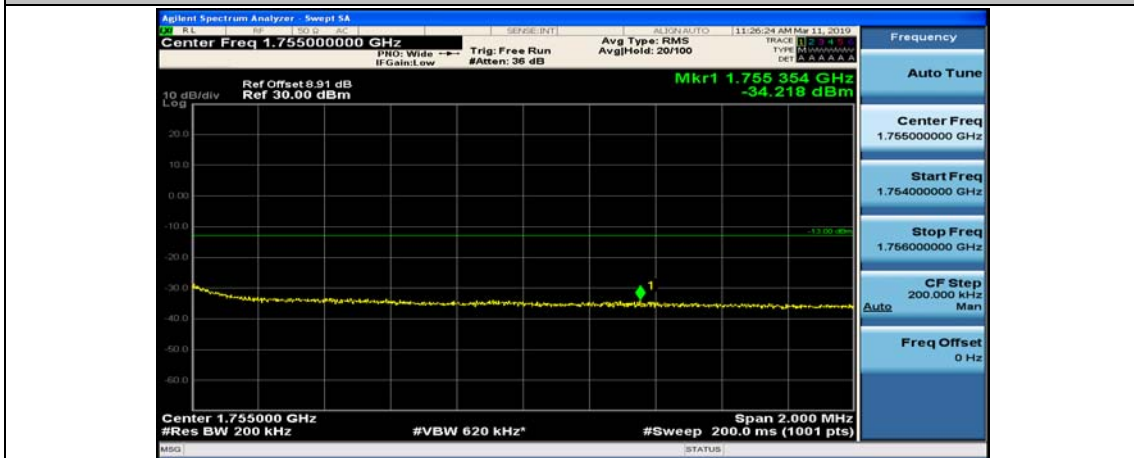

(Channel Bandwidth:20 MHz)_HCH_QPSK_50RB#0