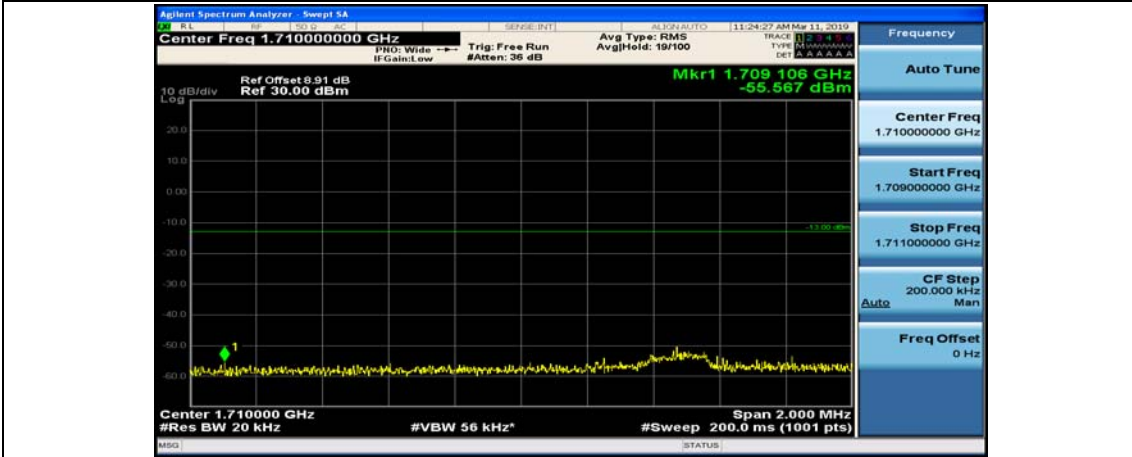

(Channel Bandwidth:20 MHz)_HCH_QPSK_50RB#0

(Channel Bandwidth:20 MHz)_HCH_QPSK_50RB#25

(Channel Bandwidth:20 MHz)_HCH_QPSK_50RB#50

(Channel Bandwidth:20 MHz)_LCH_16QAM_1RB#99

(Channel Bandwidth:20 MHz)_LCH_16QAM_50RB#0