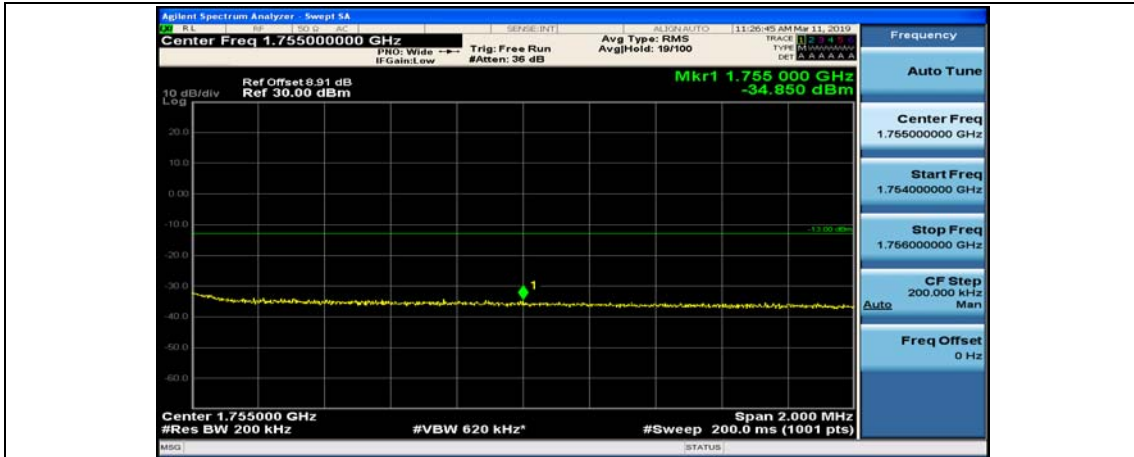

(Channel Bandwidth:20 MHz)_HCH_16QAM_50RB#0