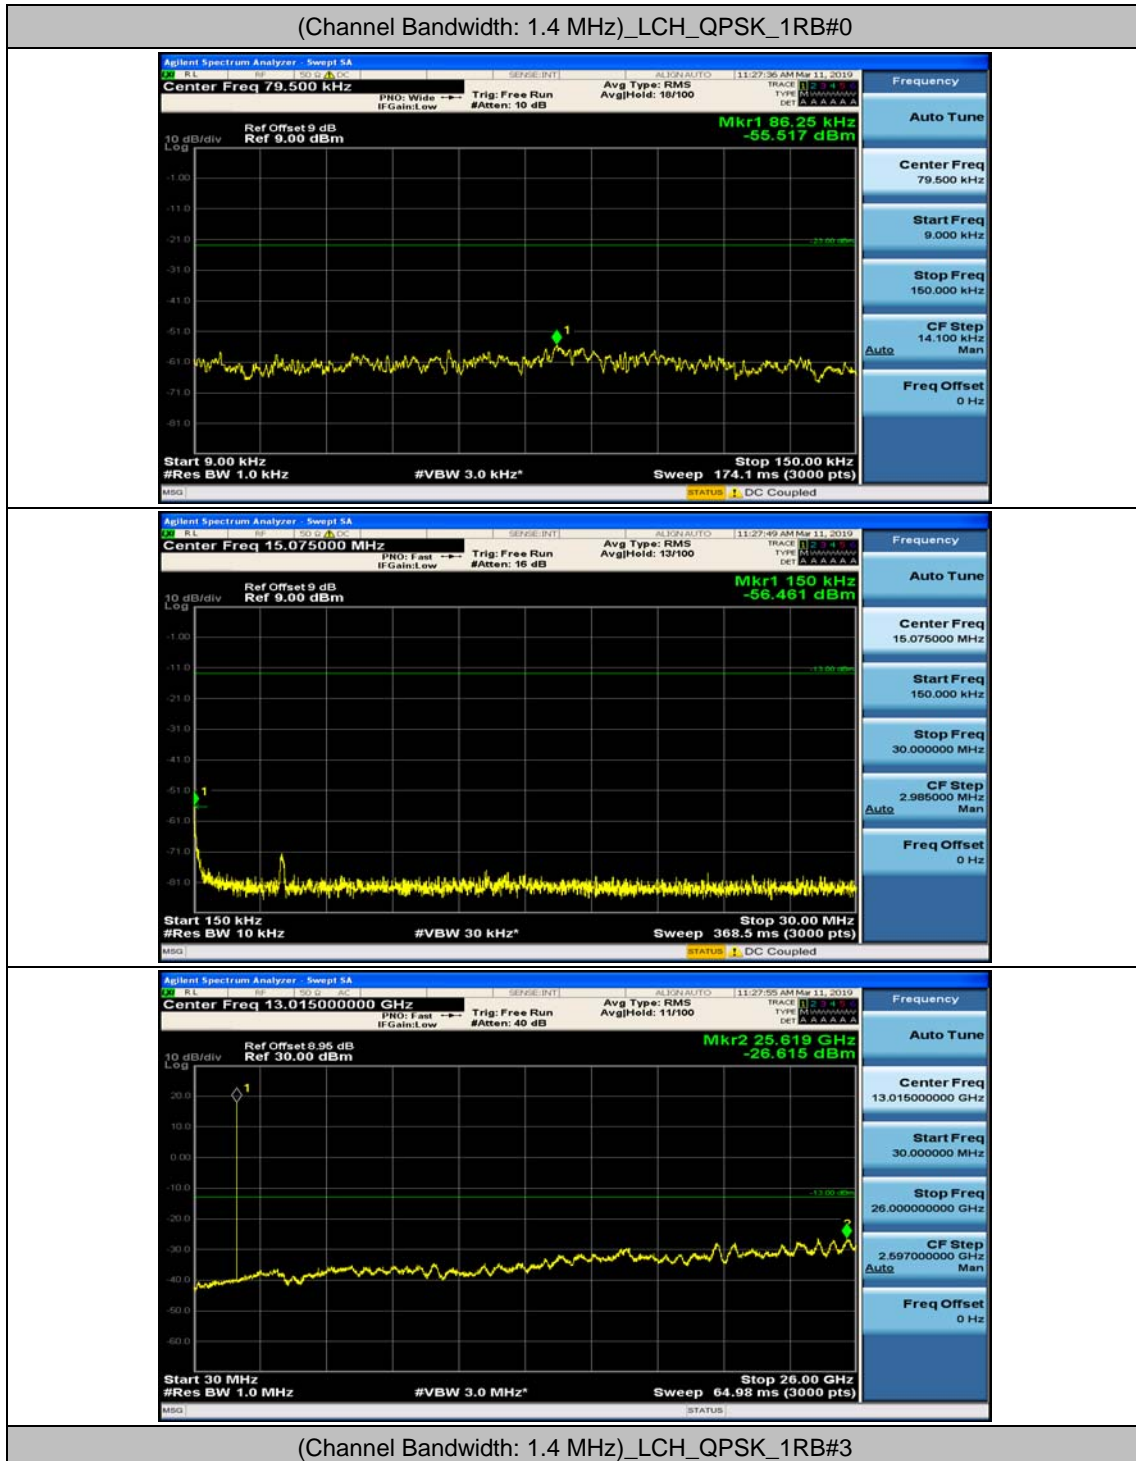

(Channel Bandwidth:20 MHz)_HCH_16QAM_1RB#99

(Channel Bandwidth:20 MHz)_HCH_16QAM_50RB#0

(Channel Bandwidth:20 MHz)_HCH_16QAM_50RB#25

(Channel Bandwidth:20 MHz)_HCH_16QAM_50RB#50

(Channel Bandwidth:20 MHz)_HCH_16QAM_100RB#0

Appendix E: Conducted Spurious Emission

Test Graphs

Channel Bandwidth: 1.4 MHz

(Channel Bandwidth: 1.4 MHz)_MCH_QPSK_1RB#0

(Channel Bandwidth: 1.4 MHz)_MCH_QPSK_1RB#3

(Channel Bandwidth: 1.4 MHz)_HCH_QPSK_1RB#0