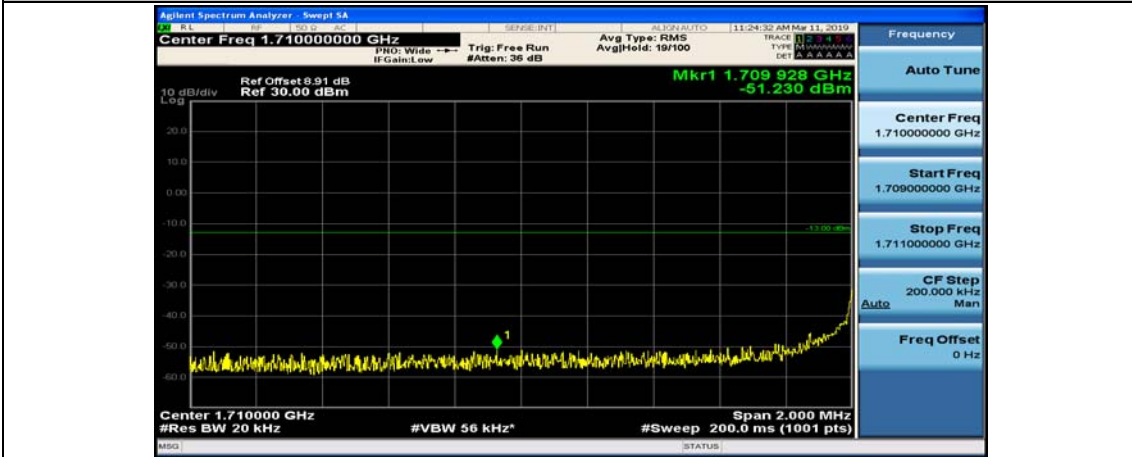

(Channel Bandwidth:20 MHz)_HCH_QPSK_50RB#0

(Channel Bandwidth:20 MHz)_HCH_QPSK_50RB#25

(Channel Bandwidth:20 MHz)_HCH_QPSK_50RB#50

(Channel Bandwidth:20 MHz)_LCH_16QAM_1RB#99

(Channel Bandwidth:20 MHz)_LCH_16QAM_50RB#0