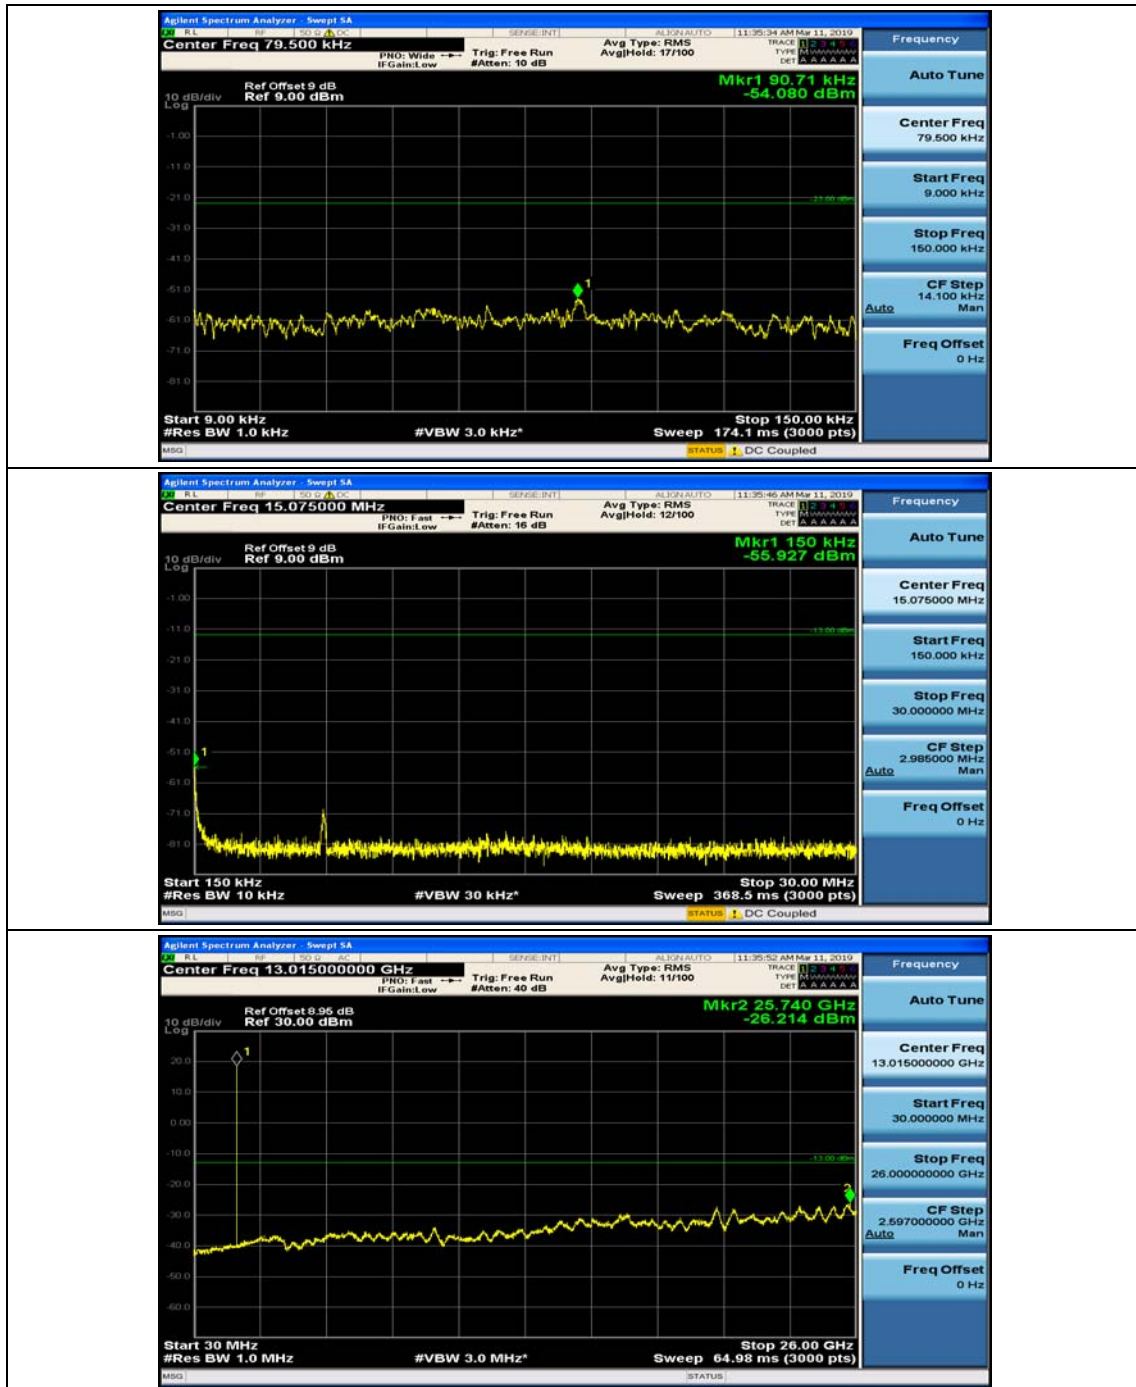

(Channel Bandwidth: 1.4 MHz)_HCH_16QAM_1RB#0

(Channel Bandwidth: 1.4 MHz)_HCH_16QAM_1RB#3

Channel Bandwidth: 3 MHz

(Channel Bandwidth: 3 MHz)_MCH_QPSK_1RB#0

(Channel Bandwidth: 3 MHz)_MCH_QPSK_1RB#7

(Channel Bandwidth: 3 MHz)_HCH_QPSK_1RB#0