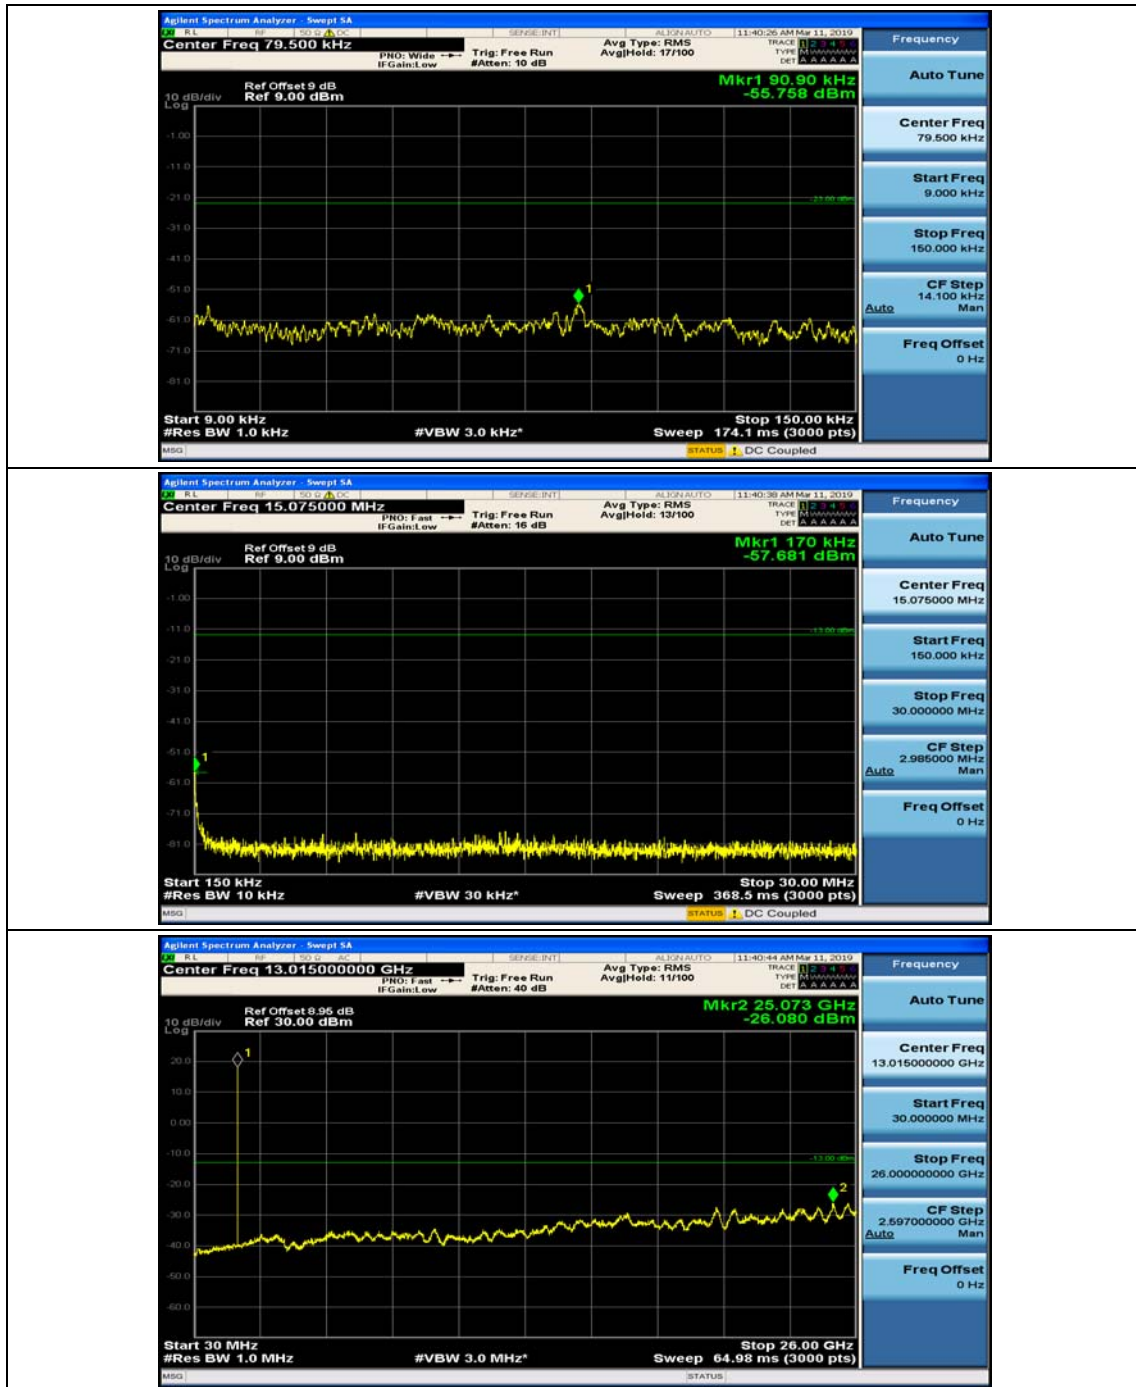

(Channel Bandwidth: 3 MHz)_LCH_16QAM_1RB#0