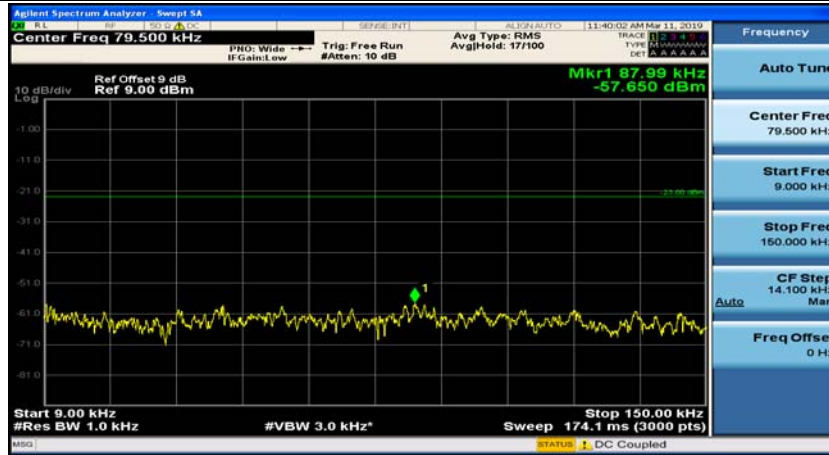

(Channel Bandwidth: 1.4 MHz)_HCH_16QAM_1RB#0

(Channel Bandwidth: 1.4 MHz)_HCH_16QAM_1RB#3

Channel Bandwidth: 3 MHz

(Channel Bandwidth: 3 MHz)_MCH_QPSK_1RB#0

(Channel Bandwidth: 3 MHz)_MCH_QPSK_1RB#7

(Channel Bandwidth: 3 MHz)_HCH_QPSK_1RB#0