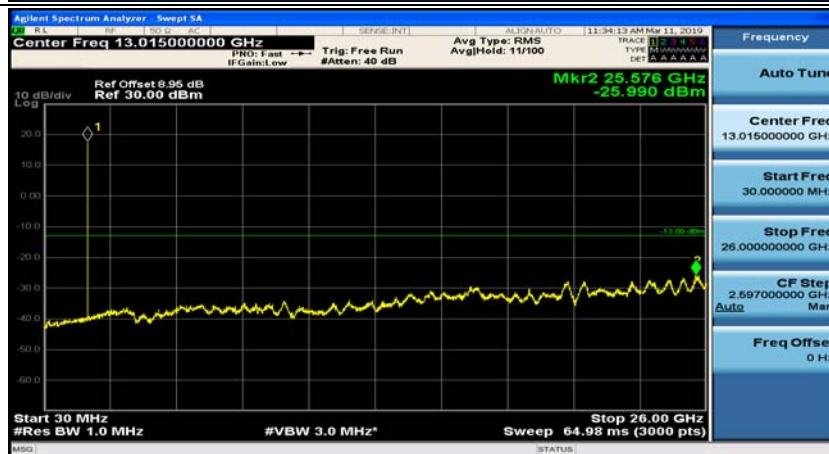

(Channel Bandwidth: 1.4 MHz)_HCH_16QAM_1RB#0