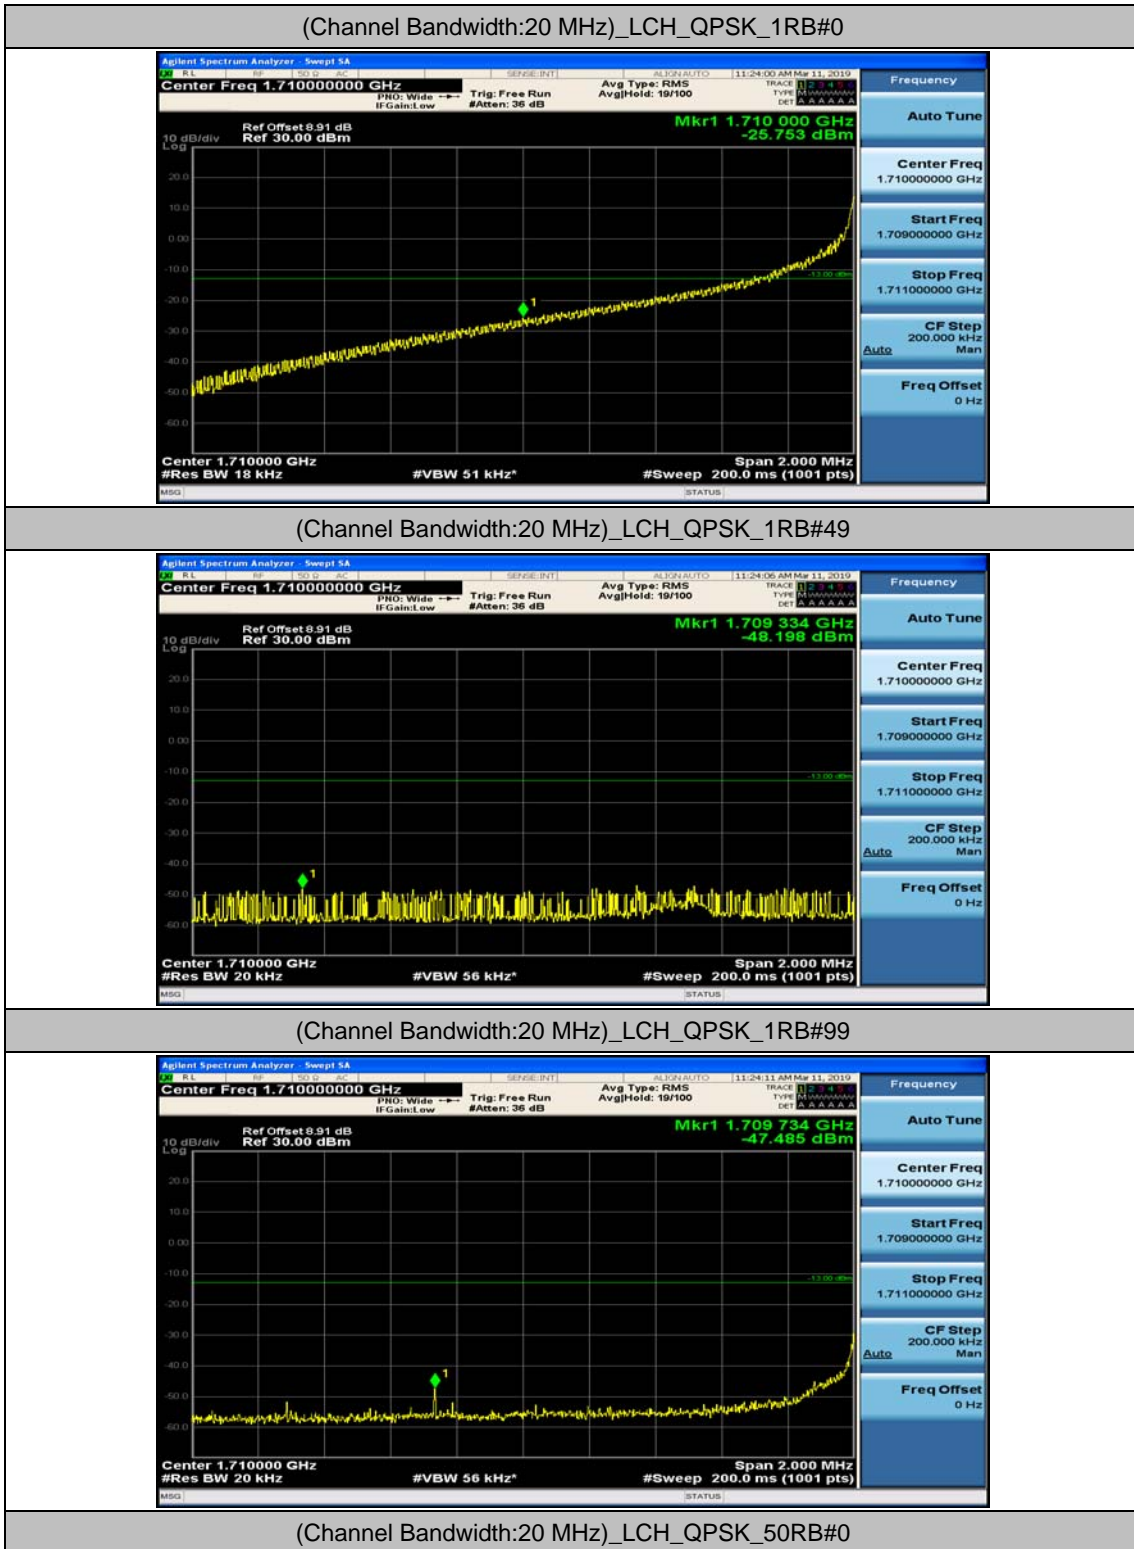

(Channel Bandwidth:15 MHz)_HCH_16QAM_37RB#0

(Channel Bandwidth:15 MHz)_HCH_16QAM_37RB#18

(Channel Bandwidth:15 MHz)_HCH_16QAM_37RB#38

(Channel Bandwidth:15 MHz)_HCH_16QAM_75RB#0

Channel Bandwidth: 20 MHz

(Channel Bandwidth:20 MHz)_LCH_QPSK_50RB#25

(Channel Bandwidth:20 MHz)_LCH_QPSK_50RB#50

(Channel Bandwidth:20 MHz)_LCH_QPSK_100RB#0

(Channel Bandwidth:20 MHz)_HCH_QPSK_1RB#0

(Channel Bandwidth:20 MHz)_HCH_QPSK_1RB#49

(Channel Bandwidth:20 MHz)_HCH_QPSK_1RB#99