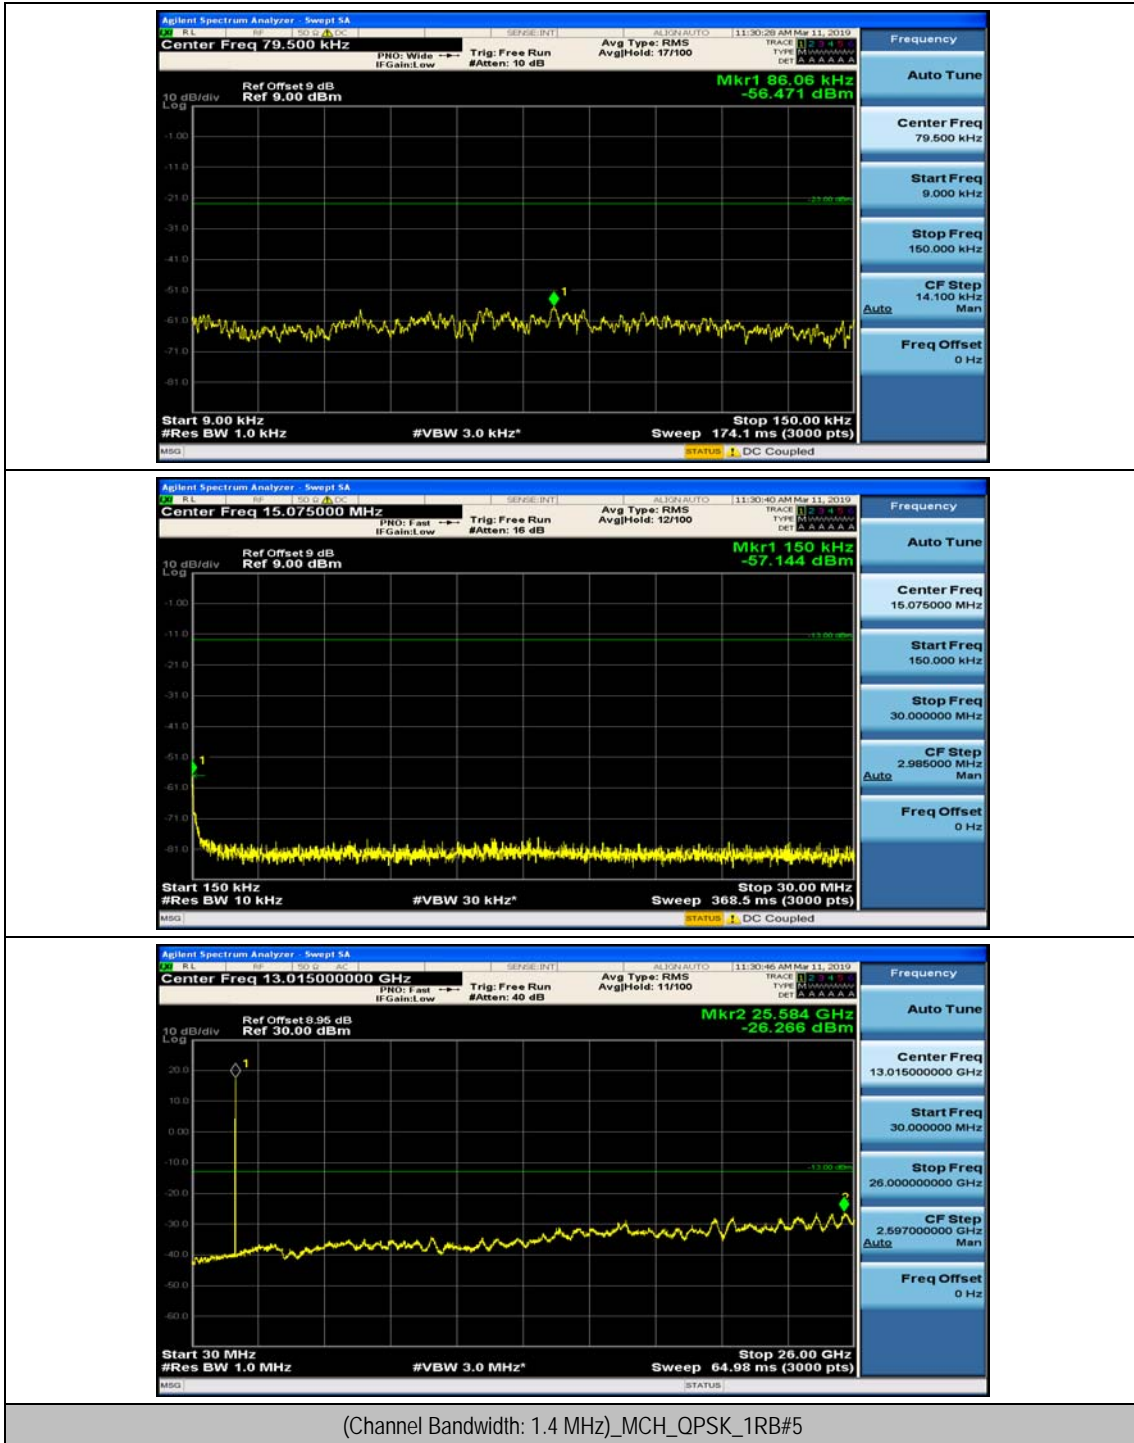

Appendix E: Conducted Spurious Emission

Test Graphs

Channel Bandwidth: 1.4 MHz

(Channel Bandwidth: 1.4 MHz)_MCH_QPSK_1RB#0

(Channel Bandwidth: 1.4 MHz)_MCH_QPSK_1RB#3

(Channel Bandwidth: 1.4 MHz)_HCH_QPSK_1RB#0