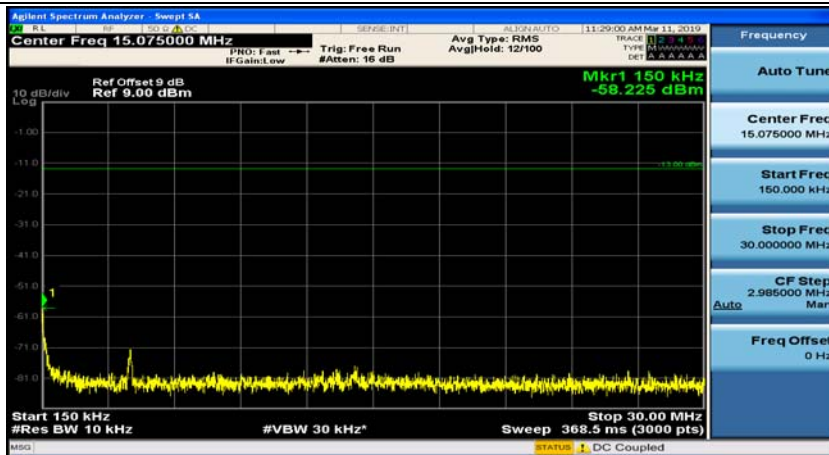

(Channel Bandwidth: 1.4 MHz)_LCH_16QAM_1RB#0