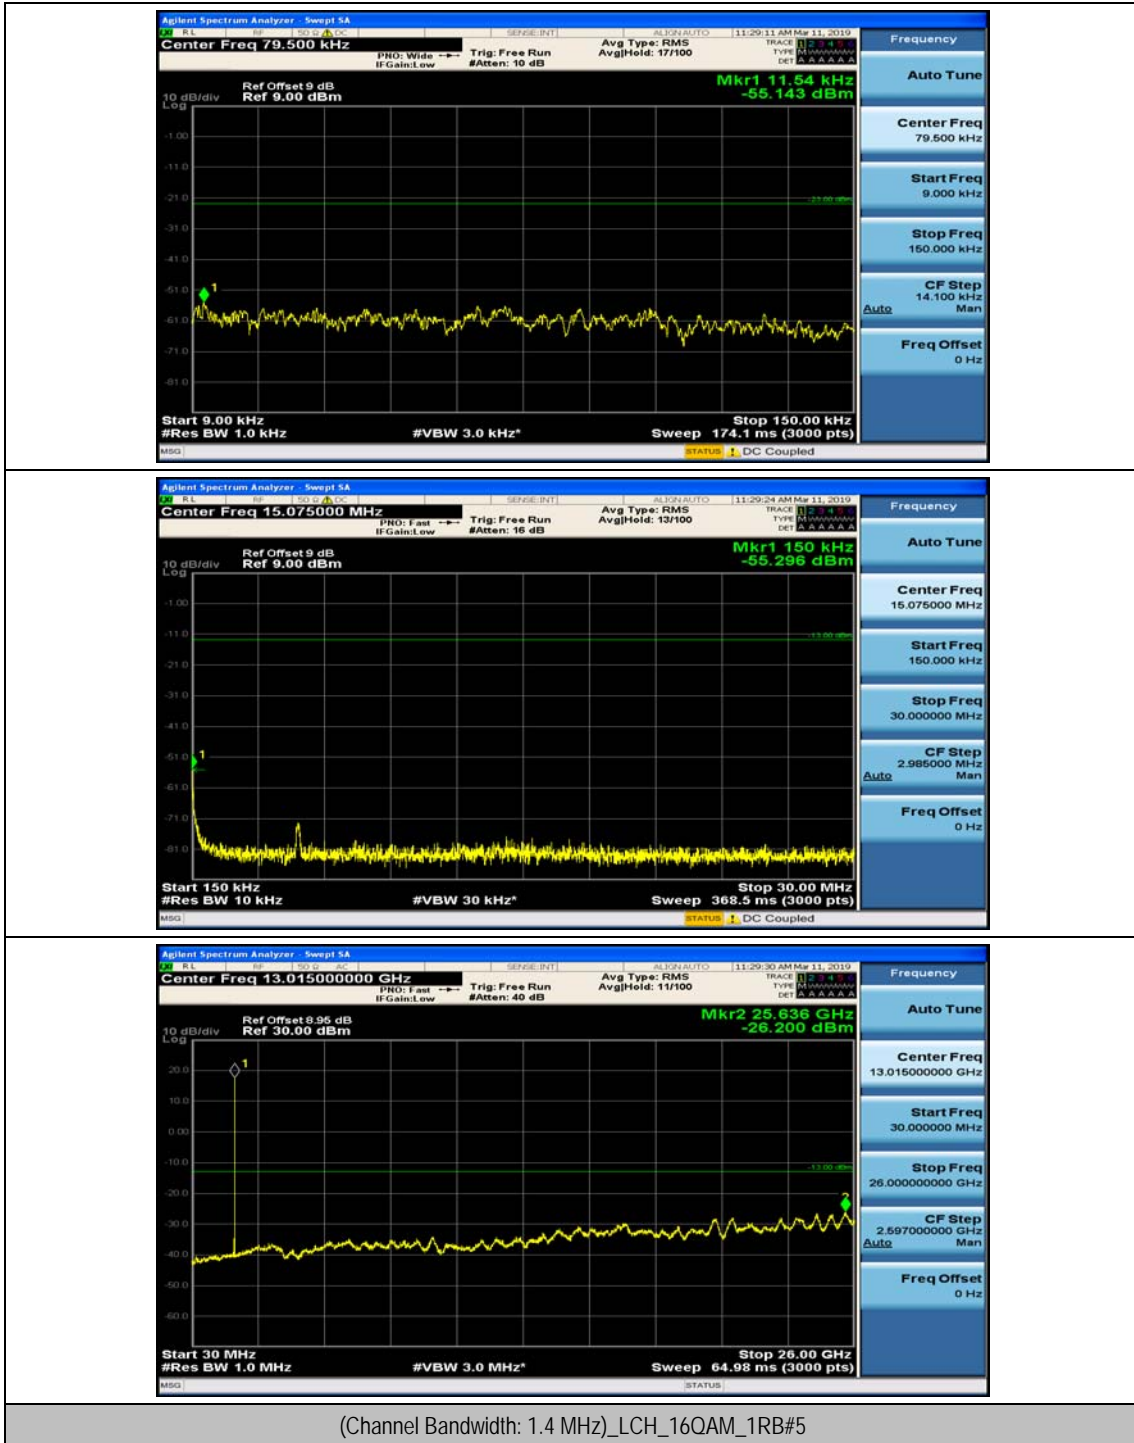

Appendix E: Conducted Spurious Emission

Test Graphs

Channel Bandwidth: 1.4 MHz

(Channel Bandwidth: 1.4 MHz)_MCH_QPSK_1RB#0

(Channel Bandwidth: 1.4 MHz)_MCH_QPSK_1RB#3

(Channel Bandwidth: 1.4 MHz)_HCH_QPSK_1RB#0

(Channel Bandwidth: 1.4 MHz)_HCH_QPSK_1RB#3

(Channel Bandwidth: 1.4 MHz)_LCH_16QAM_1RB#0

(Channel Bandwidth: 1.4 MHz)_LCH_16QAM_1RB#3

(Channel Bandwidth: 1.4 MHz)_MCH_16QAM_1RB#0

(Channel Bandwidth: 1.4 MHz)_MCH_16QAM_1RB#3