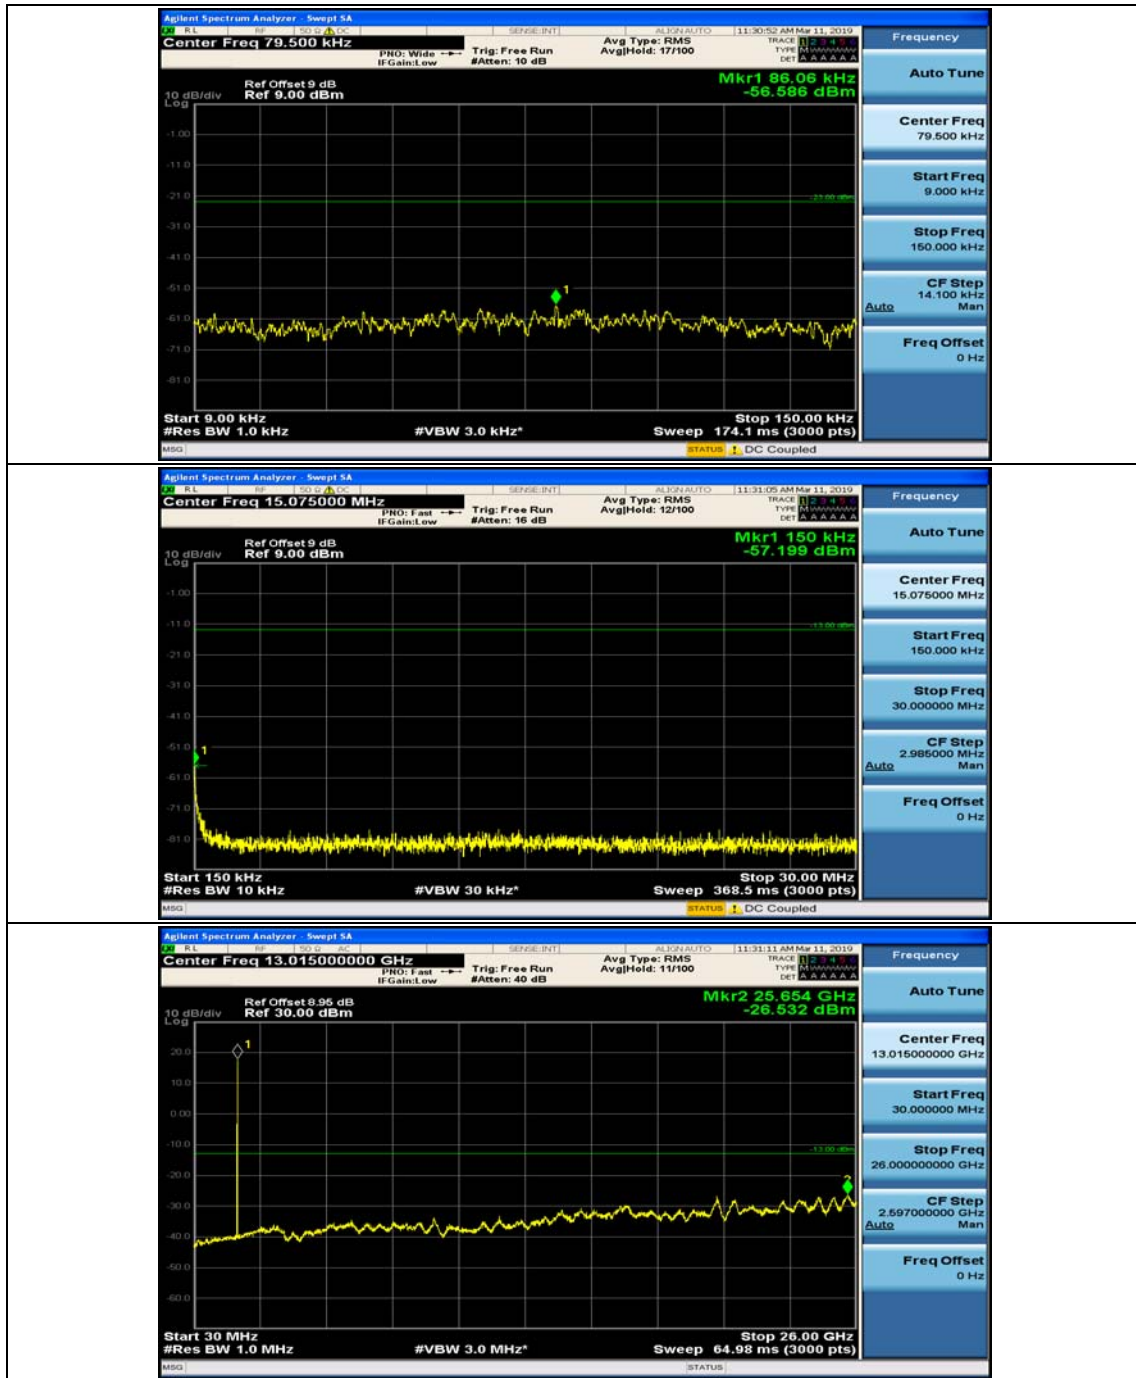

Appendix E: Conducted Spurious Emission

Test Graphs

Channel Bandwidth: 1.4 MHz

(Channel Bandwidth: 1.4 MHz)_MCH_QPSK_1RB#0

(Channel Bandwidth: 1.4 MHz)_MCH_QPSK_1RB#3

(Channel Bandwidth: 1.4 MHz)_HCH_QPSK_1RB#0