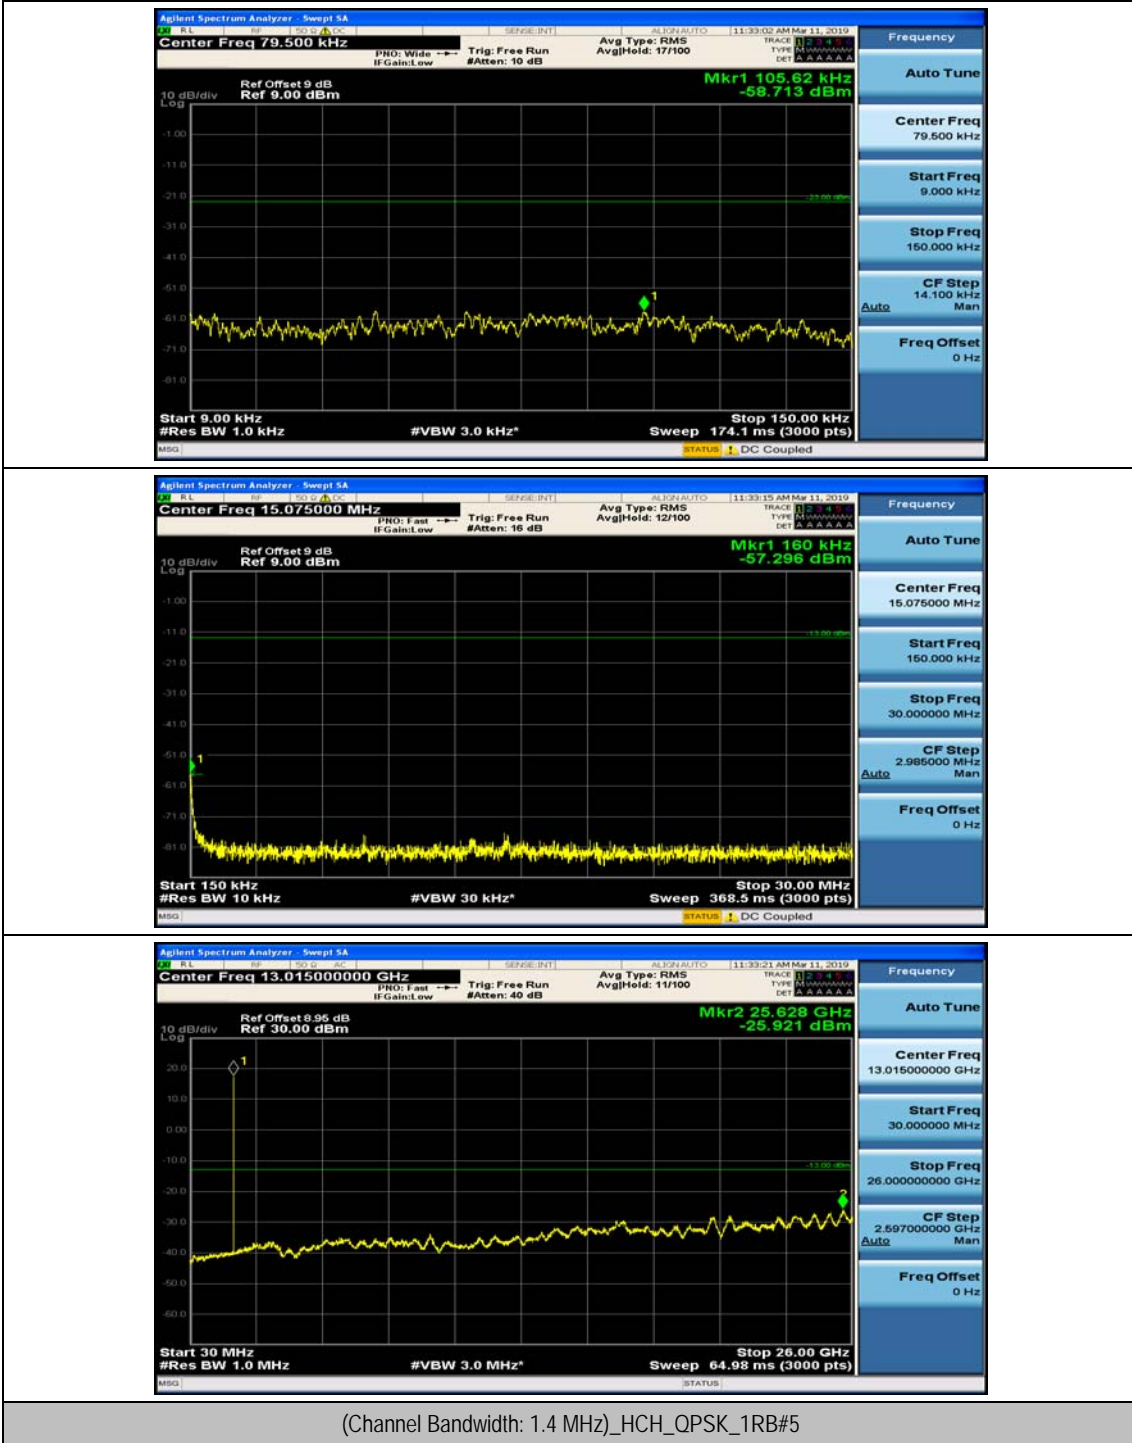

(Channel Bandwidth: 1.4 MHz)_HCH_QPSK_1RB#3