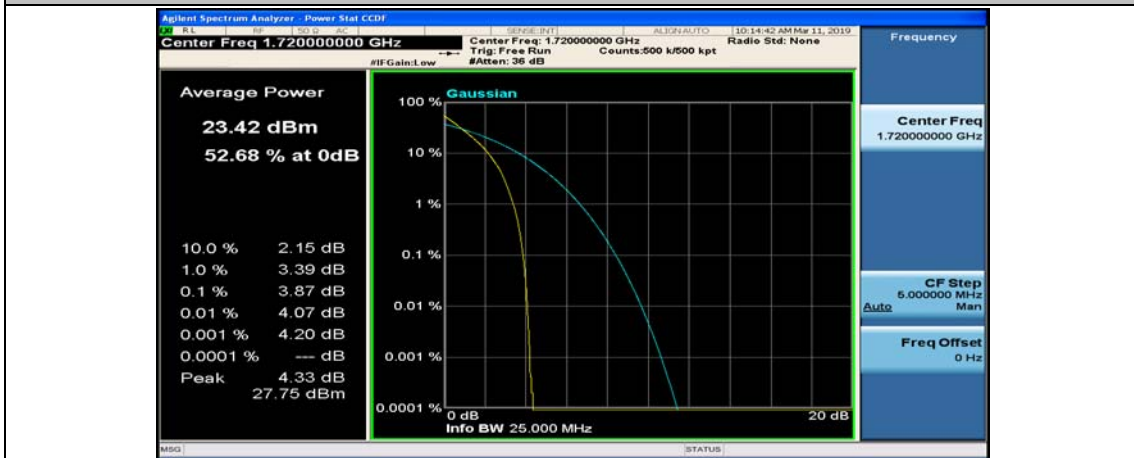

(Channel Bandwidth:15 MHz)_HCH_16QAM_37RB#0

(Channel Bandwidth:15 MHz)_HCH_16QAM_37RB#18

(Channel Bandwidth:15 MHz)_HCH_16QAM_37RB#38

(Channel Bandwidth:15 MHz)_HCH_16QAM_75RB#0

Channel Bandwidth: 20 MHz

(Channel Bandwidth:20 MHz)_LCH_QPSK_50RB#25