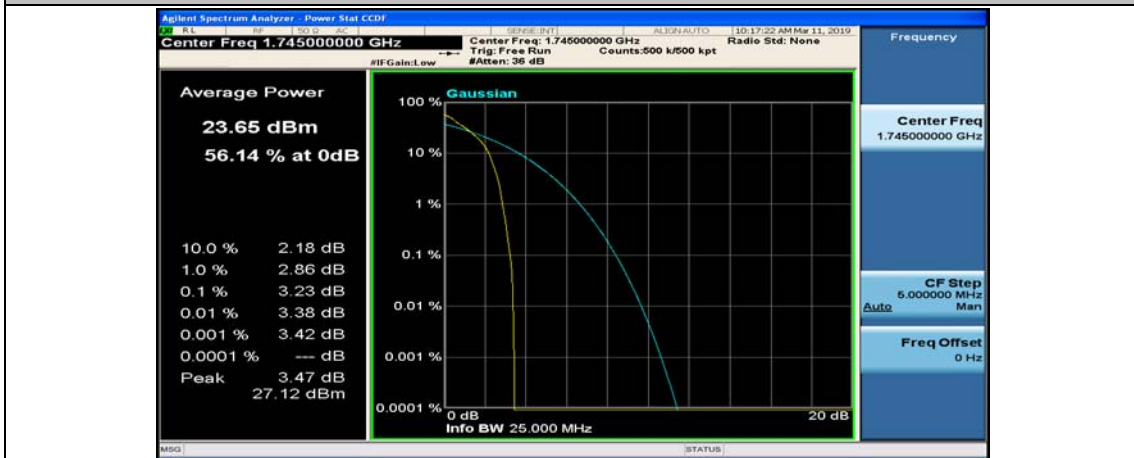

(Channel Bandwidth:20 MHz)_HCH_QPSK_1RB#99