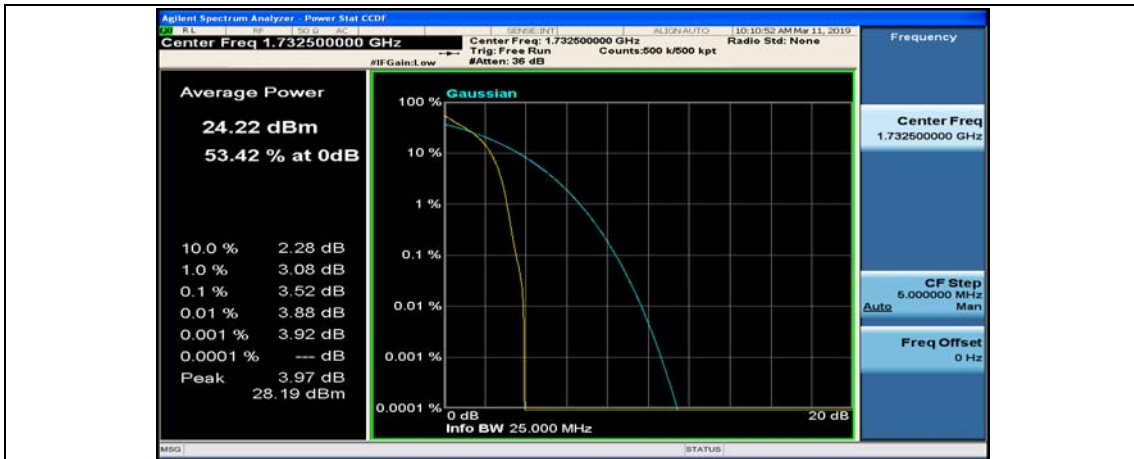

(Channel Bandwidth:15 MHz)_MCH_QPSK_1RB#74