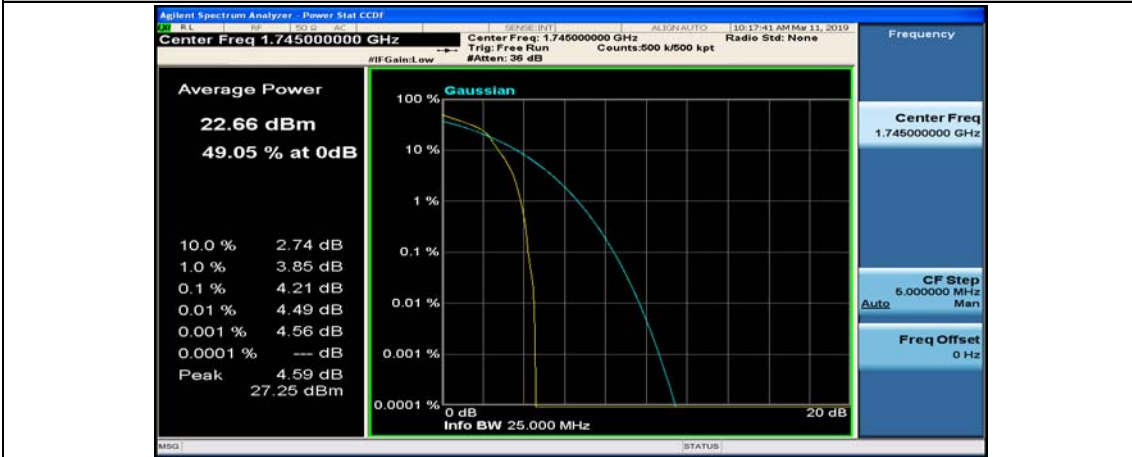

(Channel Bandwidth:20 MHz)_HCH_16QAM_1RB#99