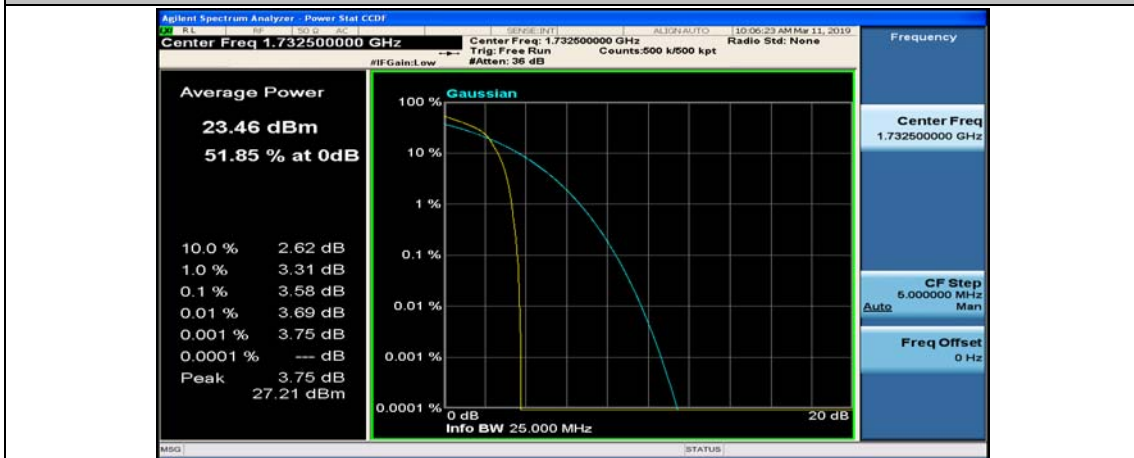

Channel Bandwidth: 10 MHz_LCH_16QAM_1RB#24

Channel Bandwidth: 10 MHz_LCH_16QAM_1RB#49

Channel Bandwidth: 10 MHz_LCH_16QAM_25RB#0

Channel Bandwidth: 10 MHz_MCH_16QAM_1RB#0

Channel Bandwidth: 10 MHz_MCH_16QAM_1RB#24

Channel Bandwidth: 10 MHz_MCH_16QAM_1RB#49

Channel Bandwidth: 15 MHz

(Channel Bandwidth:15 MHz)_LCH_QPSK_37RB#18

(Channel Bandwidth:15 MHz)_LCH_QPSK_37RB#38

(Channel Bandwidth:15 MHz)_LCH_QPSK_75RB#0

(Channel Bandwidth:15 MHz)_MCH_QPSK_1RB#0