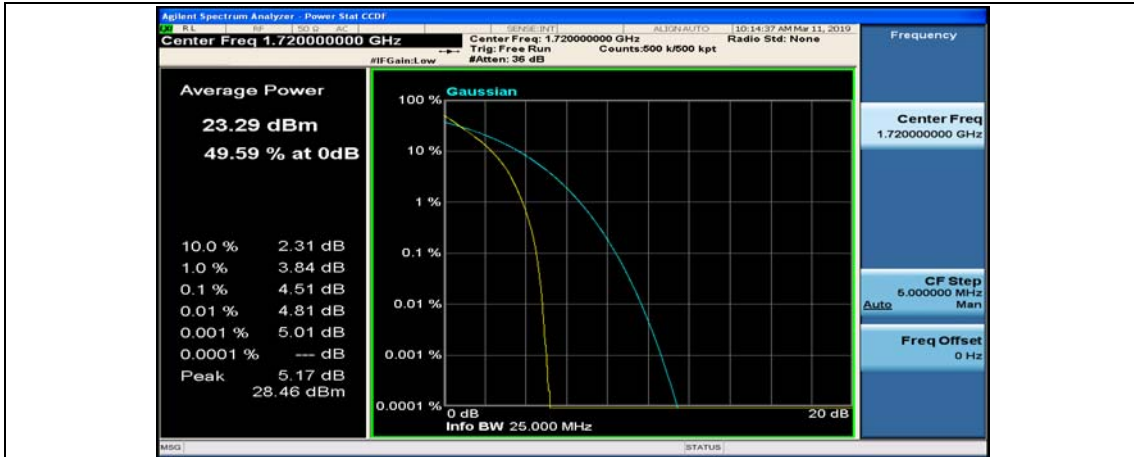

(Channel Bandwidth:15 MHz)_HCH_16QAM_37RB#0

(Channel Bandwidth:15 MHz)_HCH_16QAM_37RB#18

(Channel Bandwidth:15 MHz)_HCH_16QAM_37RB#38

(Channel Bandwidth:15 MHz)_HCH_16QAM_75RB#0

Channel Bandwidth: 20 MHz

(Channel Bandwidth:20 MHz)_LCH_QPSK_50RB#25