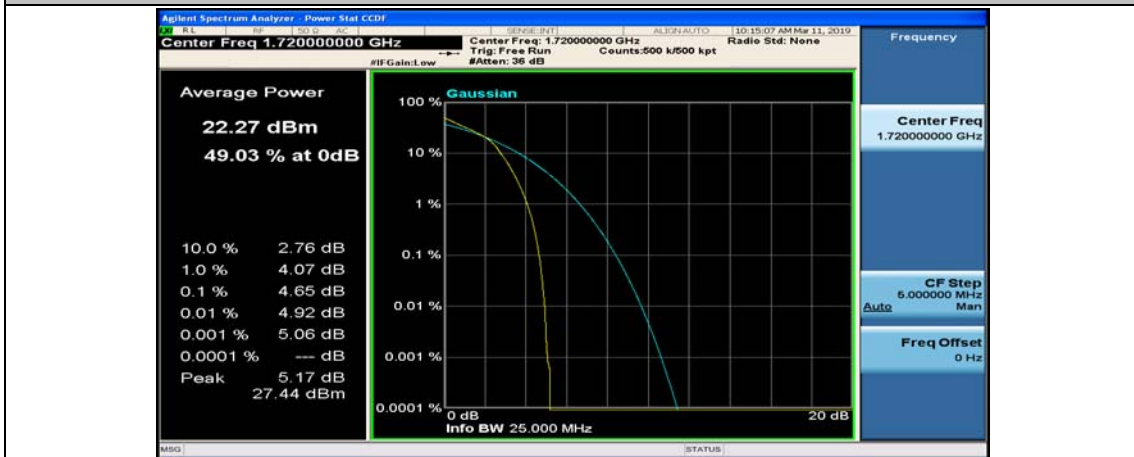

(Channel Bandwidth:20 MHz)_LCH_16QAM_50RB#50