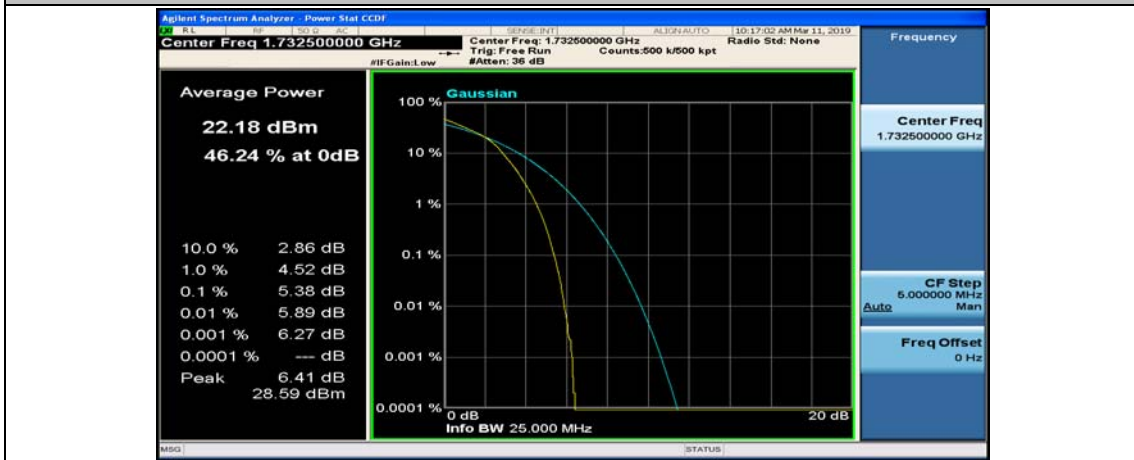

(Channel Bandwidth:20 MHz)_MCH_16QAM_1RB#99

(Channel Bandwidth:20 MHz)_MCH_16QAM_50RB#0

(Channel Bandwidth:20 MHz)_MCH_16QAM_50RB#25

(Channel Bandwidth:20 MHz)_MCH_16QAM_50RB#50

(Channel Bandwidth:20 MHz)_MCH_16QAM_100RB#0