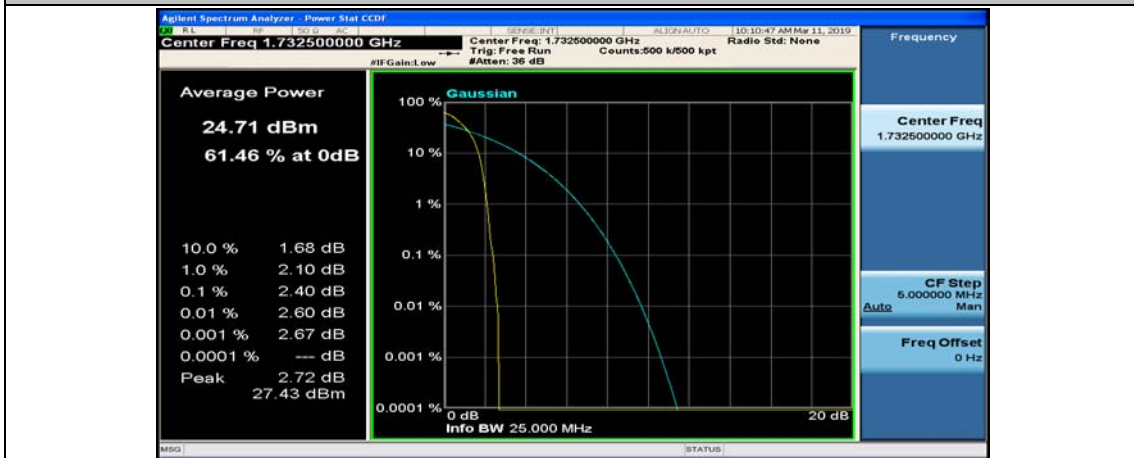

(Channel Bandwidth:15 MHz)_MCH_QPSK_1RB#37