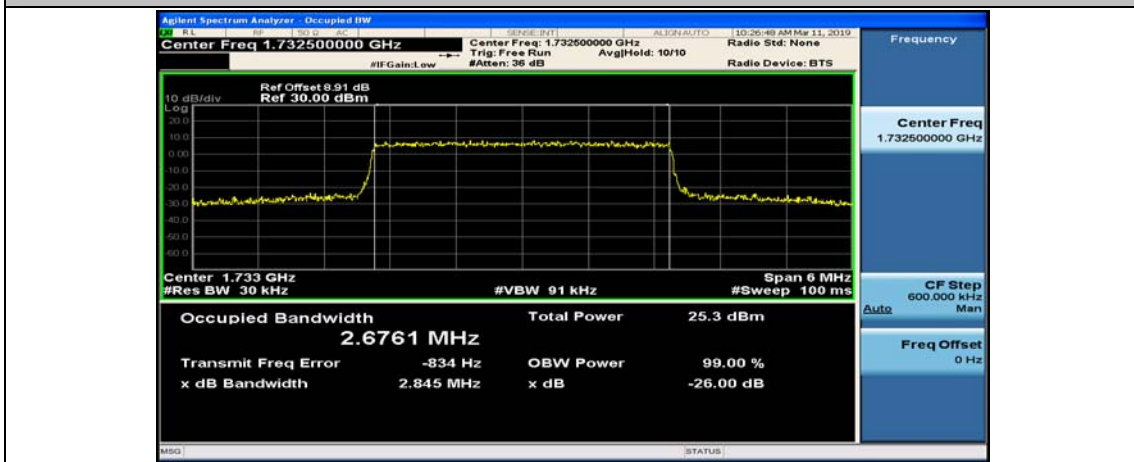

(Channel Bandwidth: 3 MHz)_MCH_16QAM_15RB#0