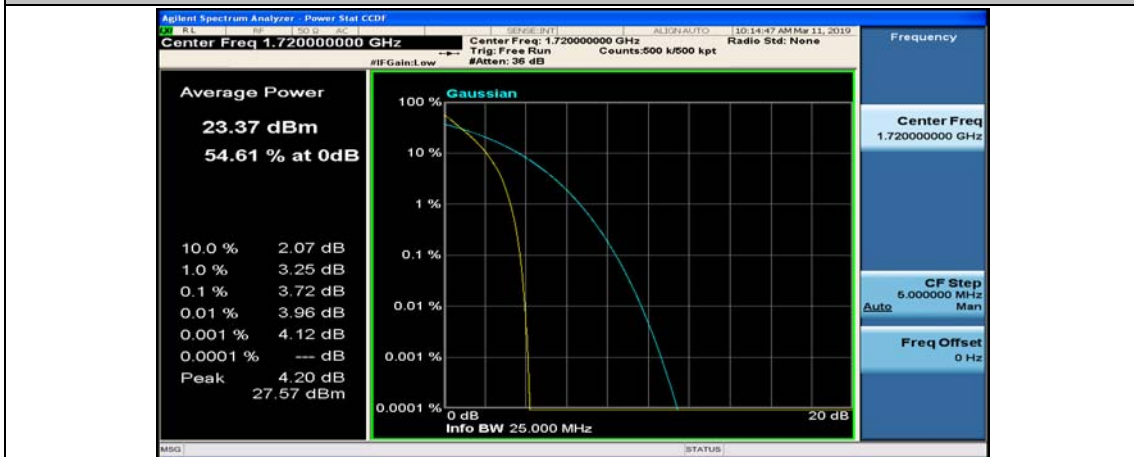

(Channel Bandwidth:20 MHz)_LCH_QPSK_50RB#50