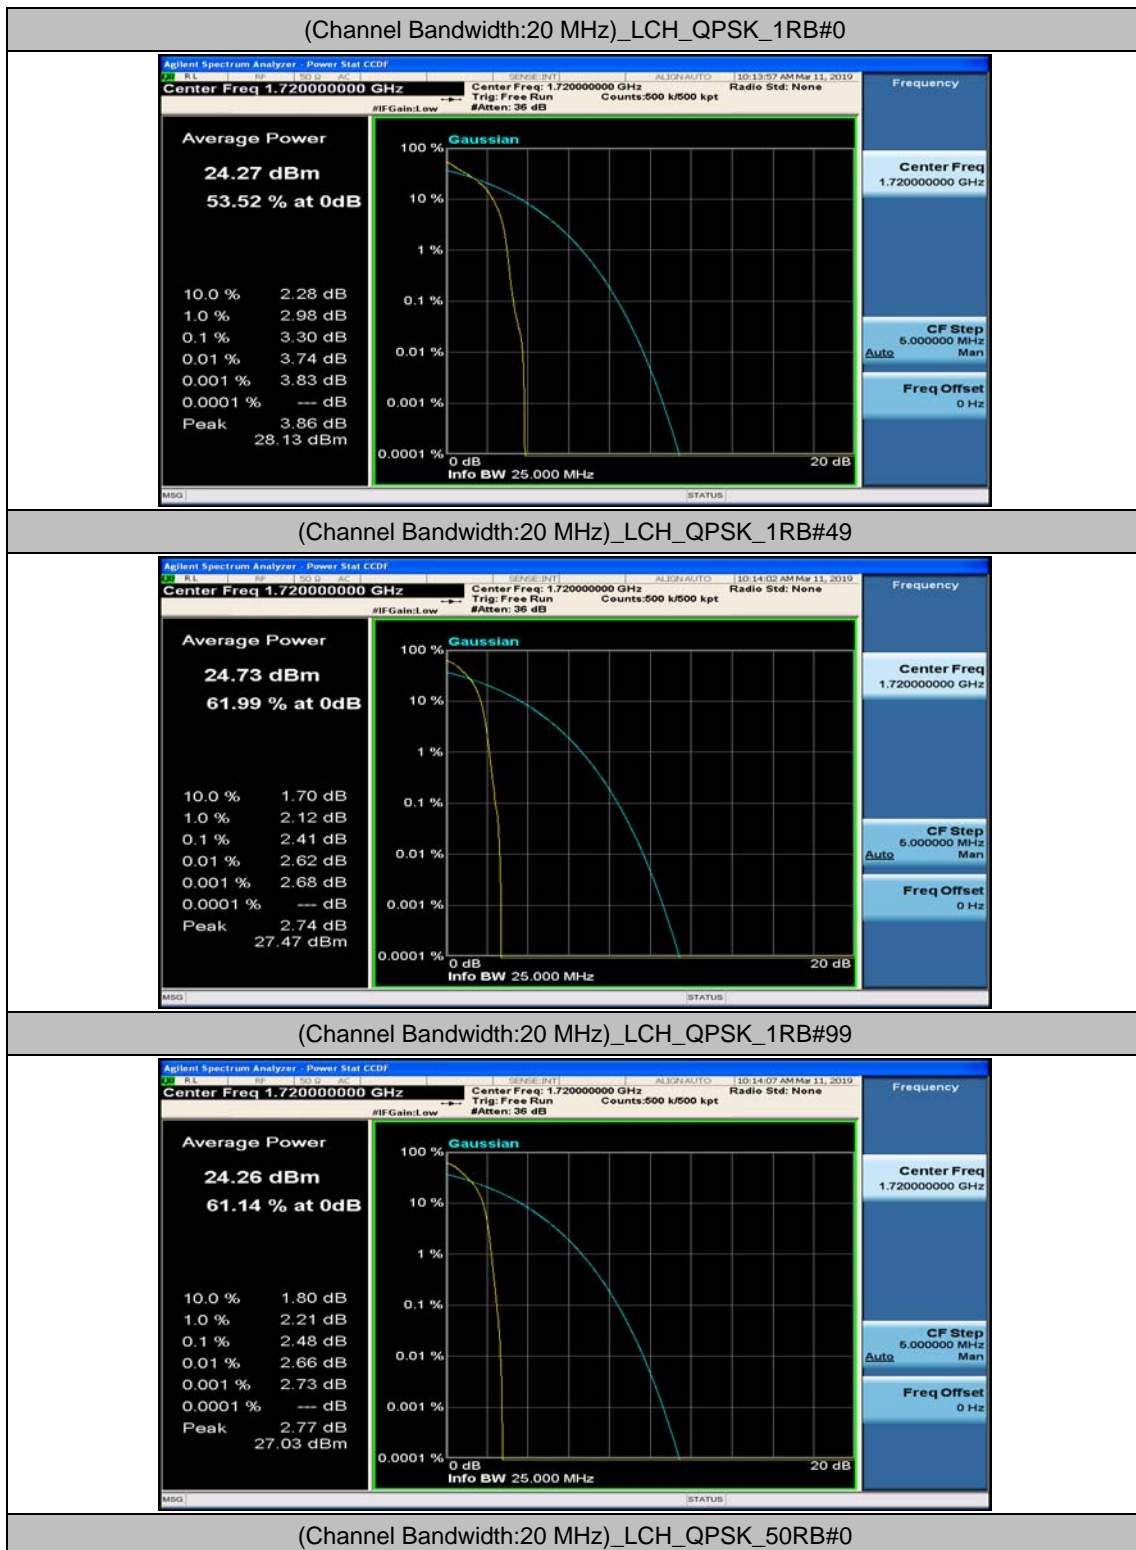

(Channel Bandwidth:15 MHz)_HCH_16QAM_37RB#0

(Channel Bandwidth:15 MHz)_HCH_16QAM_37RB#18

(Channel Bandwidth:15 MHz)_HCH_16QAM_37RB#38

(Channel Bandwidth:15 MHz)_HCH_16QAM_75RB#0

Channel Bandwidth: 20 MHz

(Channel Bandwidth:20 MHz)_LCH_QPSK_50RB#25

(Channel Bandwidth:20 MHz)_LCH_QPSK_50RB#50

(Channel Bandwidth:20 MHz)_LCH_QPSK_100RB#0

(Channel Bandwidth:20 MHz)_MCH_QPSK_1RB#0

(Channel Bandwidth:20 MHz)_MCH_QPSK_1RB#49

(Channel Bandwidth:20 MHz)_MCH_QPSK_1RB#99