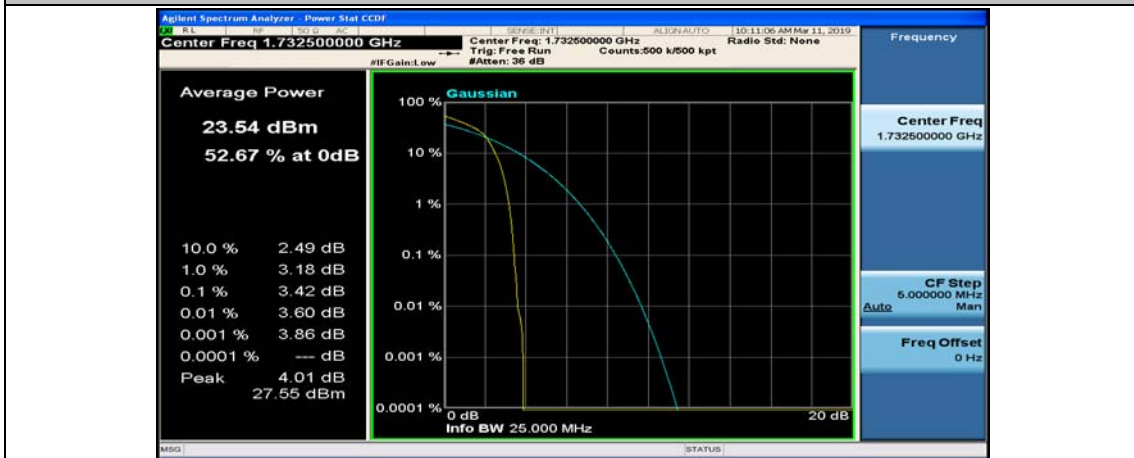

(Channel Bandwidth:15 MHz)_MCH_16QAM_1RB#37