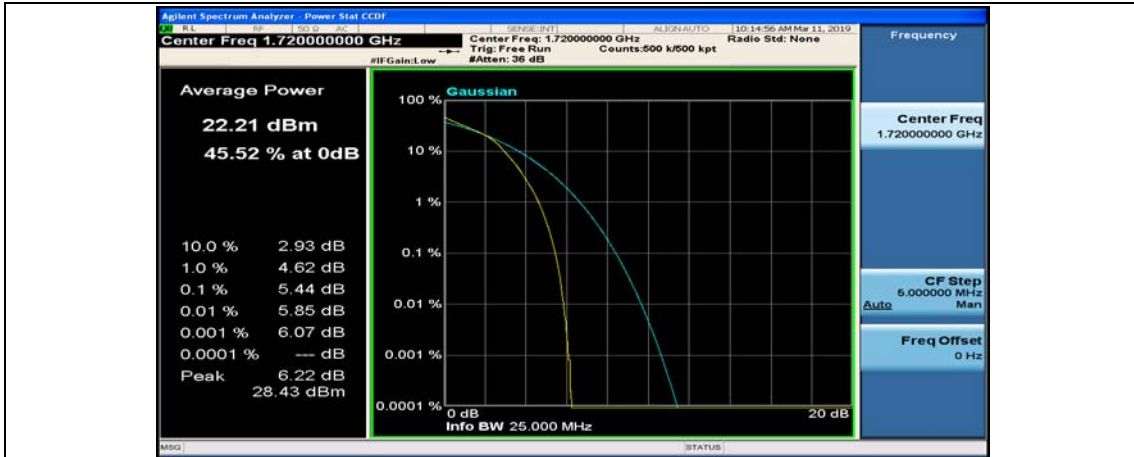

(Channel Bandwidth:20 MHz)_HCH_QPSK_100RB#0

(Channel Bandwidth:20 MHz)_LCH_16QAM_1RB#0

(Channel Bandwidth:20 MHz)_LCH_16QAM_1RB#49

(Channel Bandwidth:20 MHz)_LCH_16QAM_1RB#99

(Channel Bandwidth:20 MHz)_LCH_16QAM_50RB#0