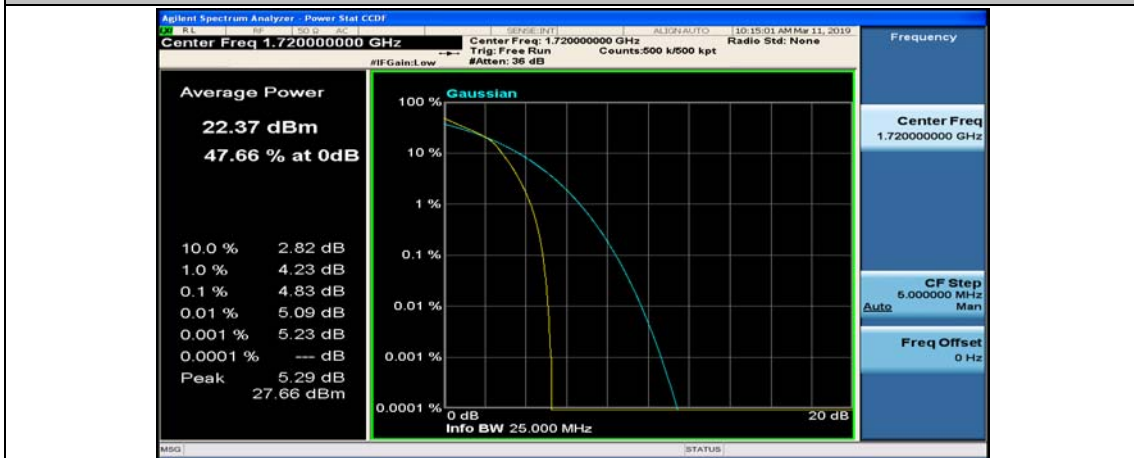

(Channel Bandwidth:20 MHz)_LCH_16QAM_50RB#25