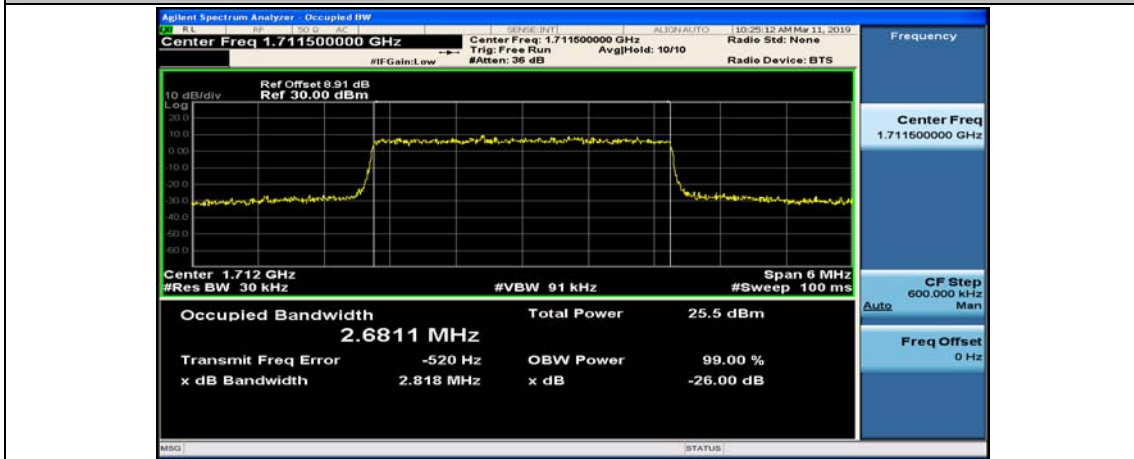

Test Graphs

Channel Bandwidth: 1.4 MHz

(Channel Bandwidth: 1.4 MHz)_LCH_16QAM_6RB#0

(Channel Bandwidth: 1.4 MHz)_MCH_16QAM_6RB#0

(Channel Bandwidth: 1.4 MHz)_HCH_16QAM_6RB#0

Channel Bandwidth: 3 MHz

(Channel Bandwidth: 3 MHz)_LCH_16QAM_15RB#0