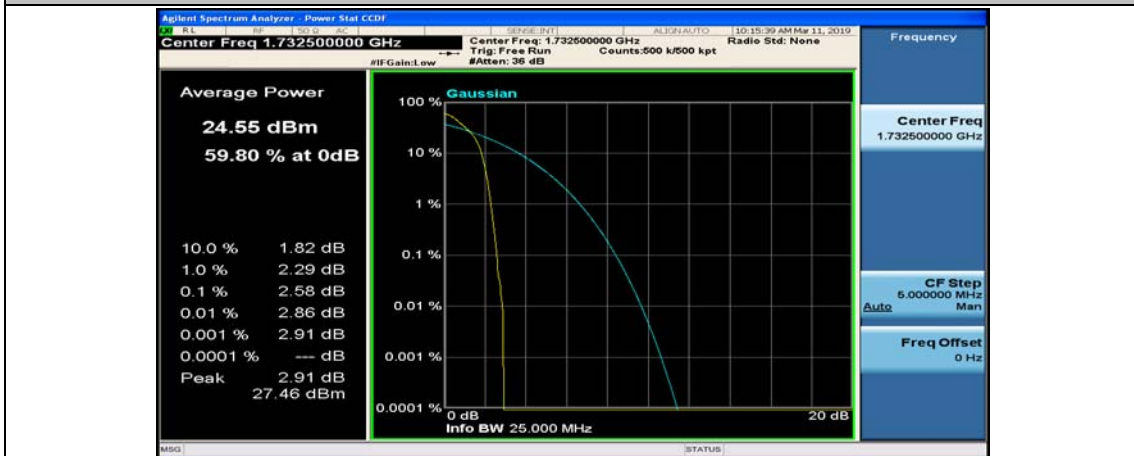

(Channel Bandwidth:20 MHz)_LCH_QPSK_50RB#50

(Channel Bandwidth:20 MHz)_LCH_QPSK_100RB#0

(Channel Bandwidth:20 MHz)_MCH_QPSK_1RB#0

(Channel Bandwidth:20 MHz)_MCH_QPSK_1RB#49

(Channel Bandwidth:20 MHz)_MCH_QPSK_1RB#99