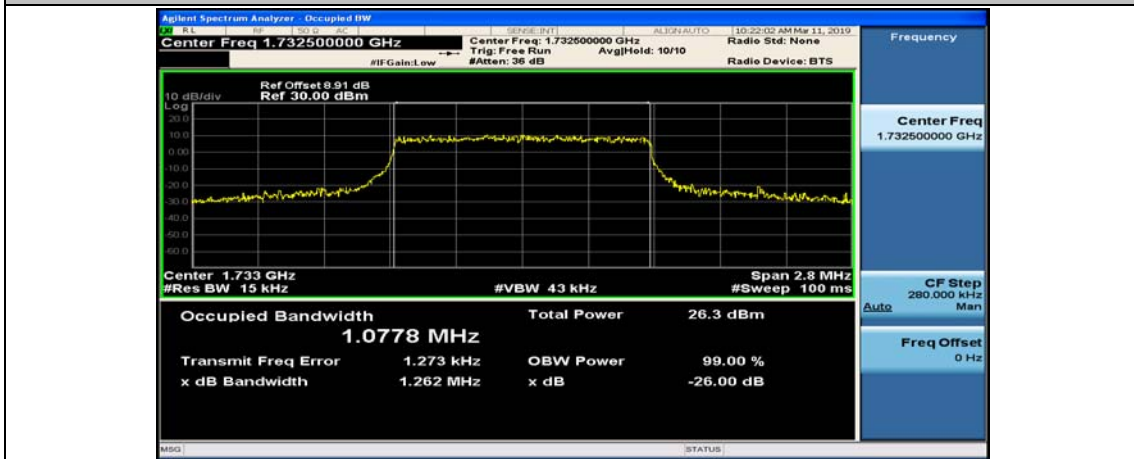

Channel Bandwidth: 20 MHz

Channel Bandwidth: 20 MHz						
Modulation	Channel	RB Configuration		Occupied Bandwidth (MHz)	26dB Bandwidth (MHz)	Verdict
		Size	Offset			
QPSK	LCH	100	0	17.847	18.73	PASS
	MCH	100	0	17.879	18.71	PASS
	HCH	100	0	17.904	18.66	PASS
16QAM	LCH	100	0	17.857	18.67	PASS
	MCH	100	0	17.851	18.86	PASS
	HCH	100	0	17.869	18.72	PASS

Test Graphs

Channel Bandwidth: 1.4 MHz

(Channel Bandwidth: 1.4 MHz)_LCH_16QAM_6RB#0

(Channel Bandwidth: 1.4 MHz)_MCH_16QAM_6RB#0

(Channel Bandwidth: 1.4 MHz)_HCH_16QAM_6RB#0

Channel Bandwidth: 3 MHz

(Channel Bandwidth: 3 MHz)_LCH_16QAM_15RB#0