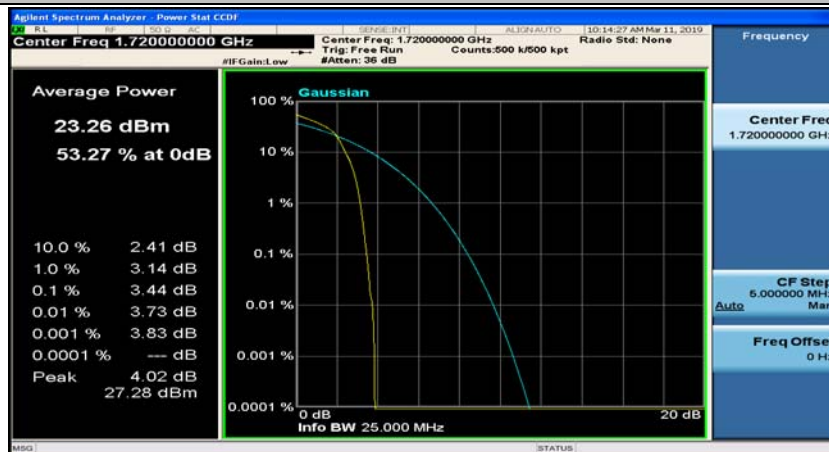

(Channel Bandwidth:20 MHz)_HCH_QPSK_100RB#0

(Channel Bandwidth:20 MHz)_LCH_16QAM_1RB#0

(Channel Bandwidth:20 MHz)_LCH_16QAM_1RB#49

(Channel Bandwidth:20 MHz)_LCH_16QAM_1RB#99

(Channel Bandwidth:20 MHz)_LCH_16QAM_50RB#0