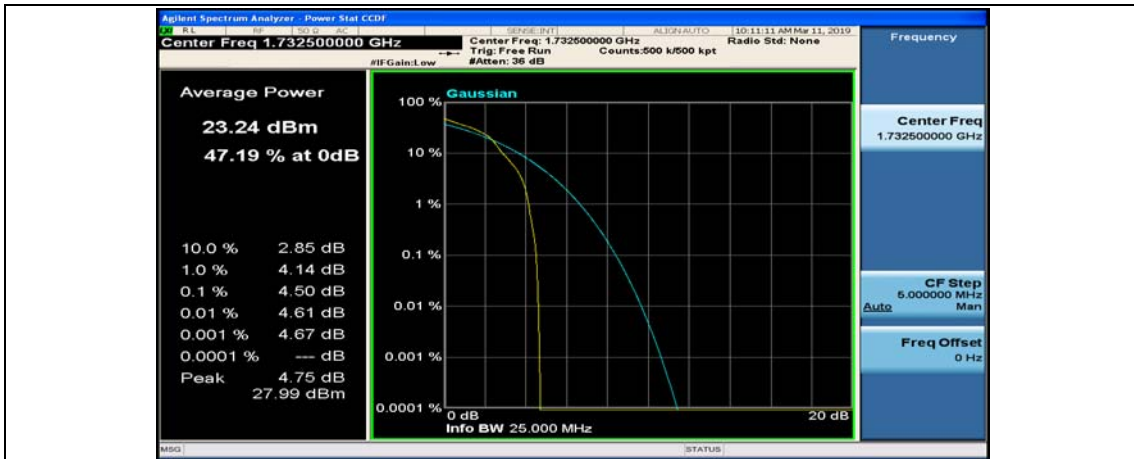

(Channel Bandwidth:15 MHz)_MCH_16QAM_1RB#74