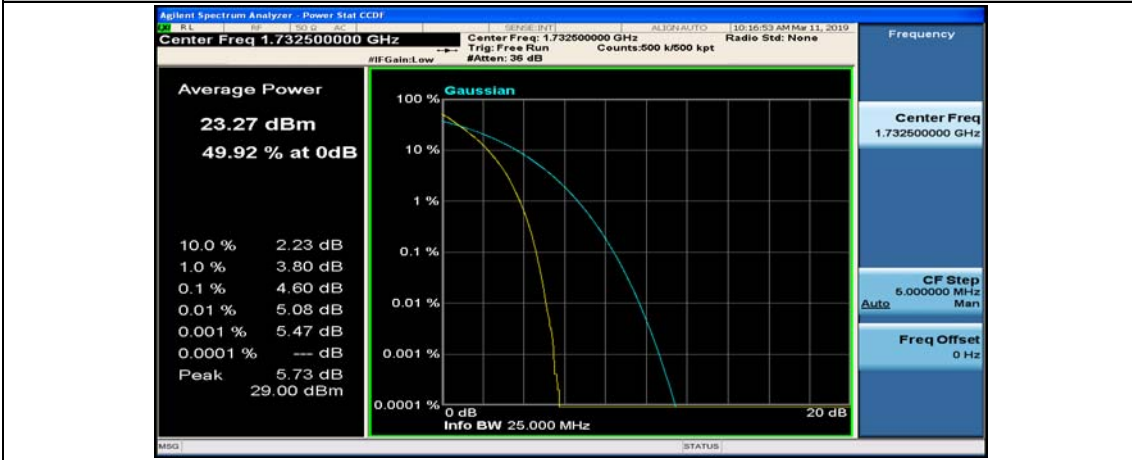

(Channel Bandwidth:20 MHz)_MCH_QPSK_50RB#0

(Channel Bandwidth:20 MHz)_MCH_QPSK_50RB#25

(Channel Bandwidth:20 MHz)_MCH_QPSK_50RB#50

(Channel Bandwidth:20 MHz)_MCH_QPSK_100RB#0

(Channel Bandwidth:20 MHz)_HCH_QPSK_1RB#0