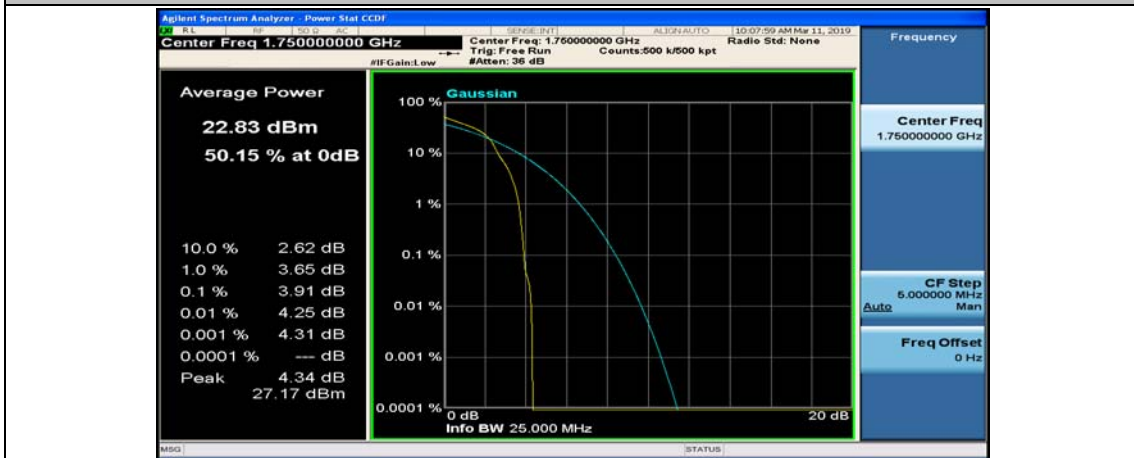

Channel Bandwidth: 10 MHz_LCH_16QAM_1RB#24

Channel Bandwidth: 10 MHz_LCH_16QAM_1RB#49

Channel Bandwidth: 10 MHz_LCH_16QAM_25RB#0

Channel Bandwidth: 10 MHz_MCH_16QAM_1RB#0

Channel Bandwidth: 10 MHz_MCH_16QAM_1RB#24

Channel Bandwidth: 10 MHz_MCH_16QAM_1RB#49

Channel Bandwidth: 15 MHz

(Channel Bandwidth:15 MHz)_LCH_QPSK_37RB#18

(Channel Bandwidth:15 MHz)_LCH_QPSK_37RB#38

(Channel Bandwidth:15 MHz)_LCH_QPSK_75RB#0

(Channel Bandwidth:15 MHz)_MCH_QPSK_1RB#0