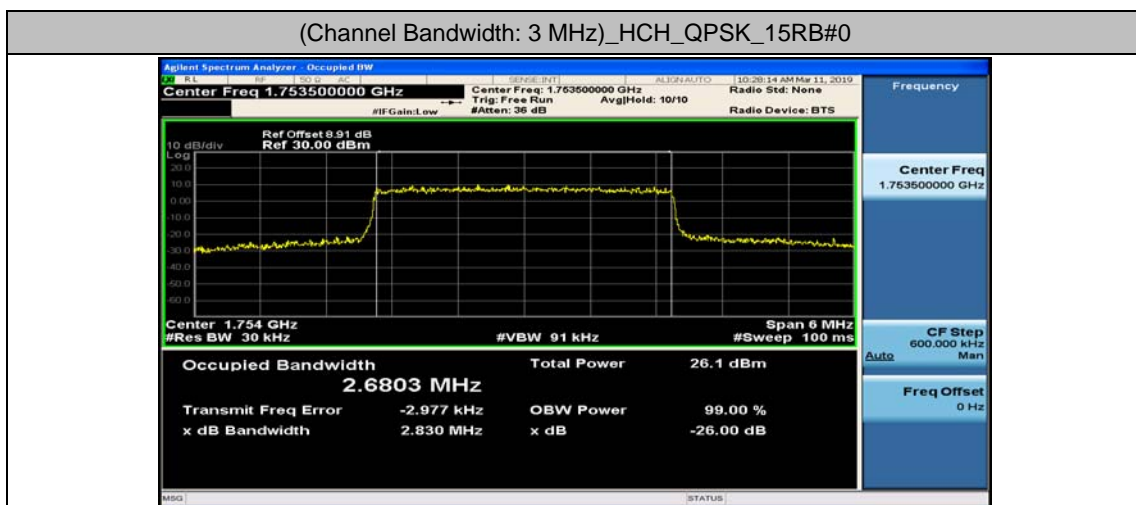

Channel Bandwidth: 20 MHz

Channel Bandwidth: 20 MHz						
Modulation	Channel	RB Configuration		Occupied Bandwidth (MHz)	26dB Bandwidth (MHz)	Verdict
		Size	Offset			
QPSK	LCH	100	0	17.847	18.73	PASS
	MCH	100	0	17.879	18.71	PASS
	HCH	100	0	17.904	18.66	PASS
16QAM	LCH	100	0	17.857	18.67	PASS
	MCH	100	0	17.851	18.86	PASS
	HCH	100	0	17.869	18.72	PASS

Test Graphs

Channel Bandwidth: 1.4 MHz

(Channel Bandwidth: 1.4 MHz)_LCH_16QAM_6RB#0

(Channel Bandwidth: 1.4 MHz)_MCH_16QAM_6RB#0

(Channel Bandwidth: 1.4 MHz)_HCH_16QAM_6RB#0

Channel Bandwidth: 3 MHz

(Channel Bandwidth: 3 MHz)_LCH_16QAM_15RB#0