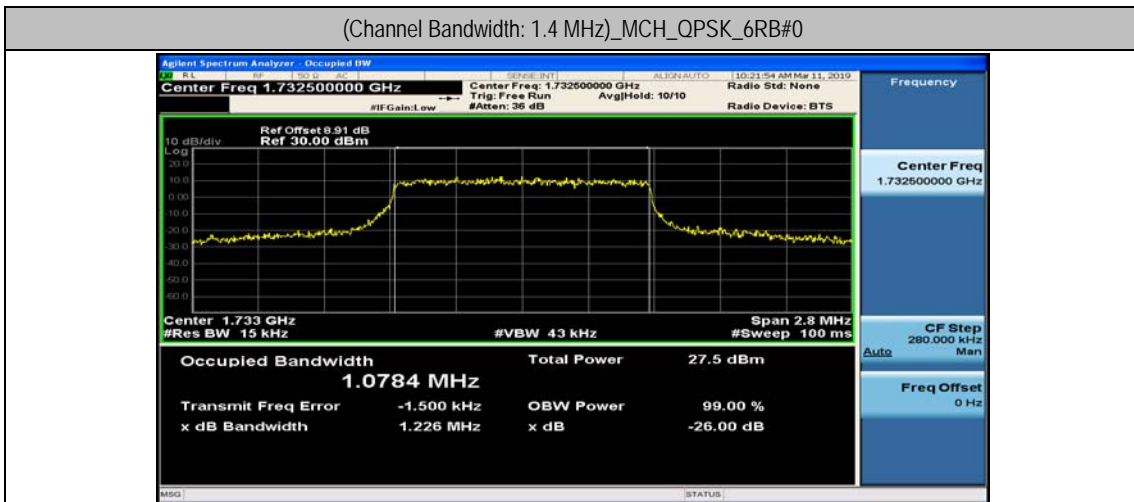

Test Graphs

Channel Bandwidth: 1.4 MHz