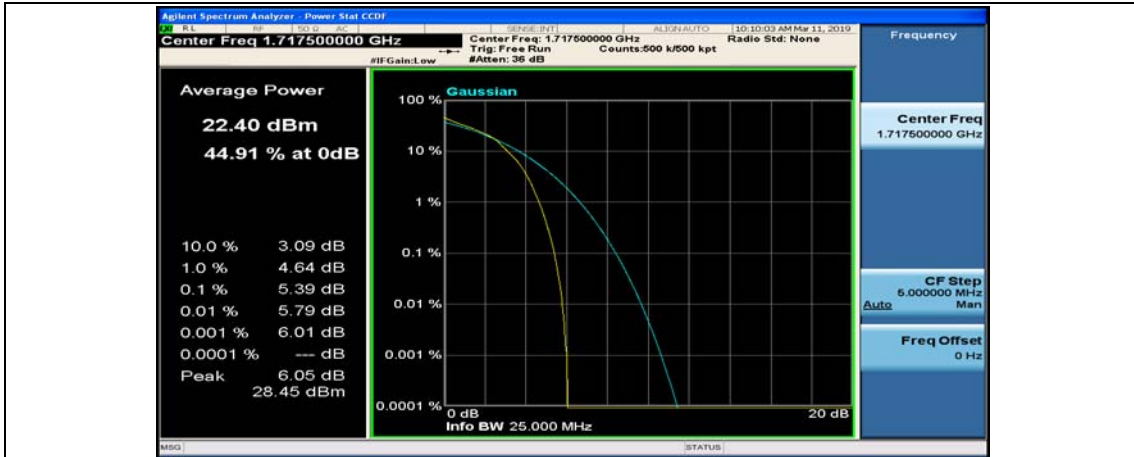

(Channel Bandwidth:15 MHz)_LCH_16QAM_37RB#0