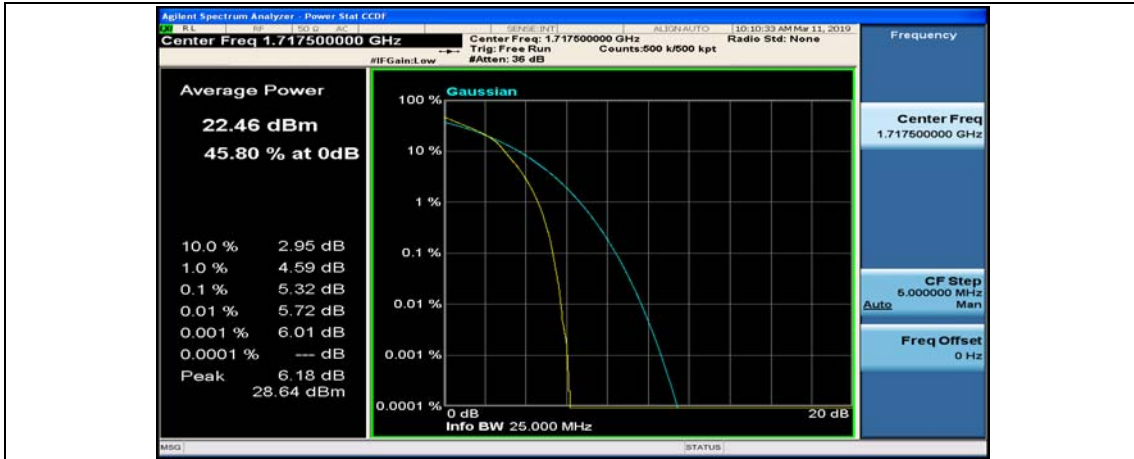

(Channel Bandwidth:15 MHz)_LCH_16QAM_1RB#74

(Channel Bandwidth:15 MHz)_LCH_16QAM_37RB#0

(Channel Bandwidth:15 MHz)_LCH_16QAM_37RB#18

(Channel Bandwidth:15 MHz)_LCH_16QAM_37RB#38

(Channel Bandwidth:15 MHz)_LCH_16QAM_75RB#0