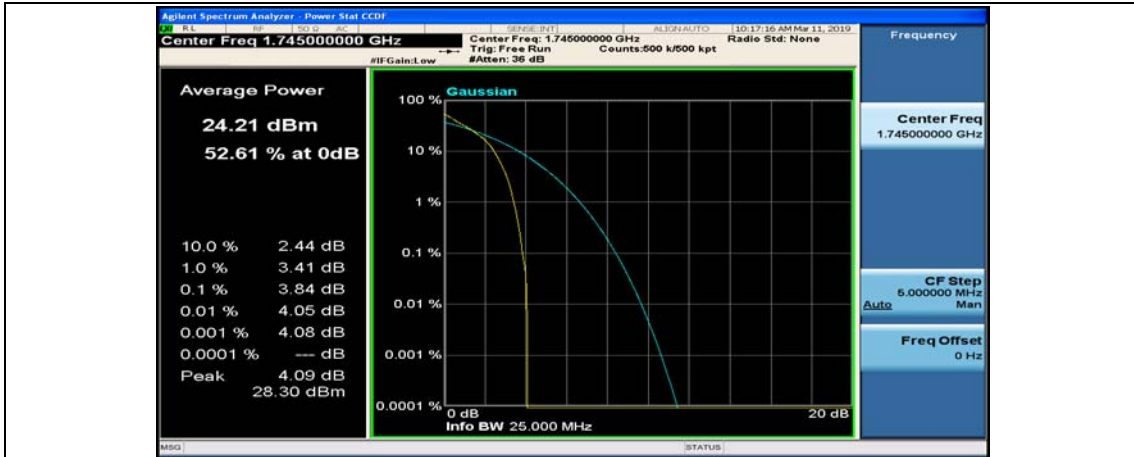

(Channel Bandwidth:20 MHz)_HCH_QPSK_1RB#49