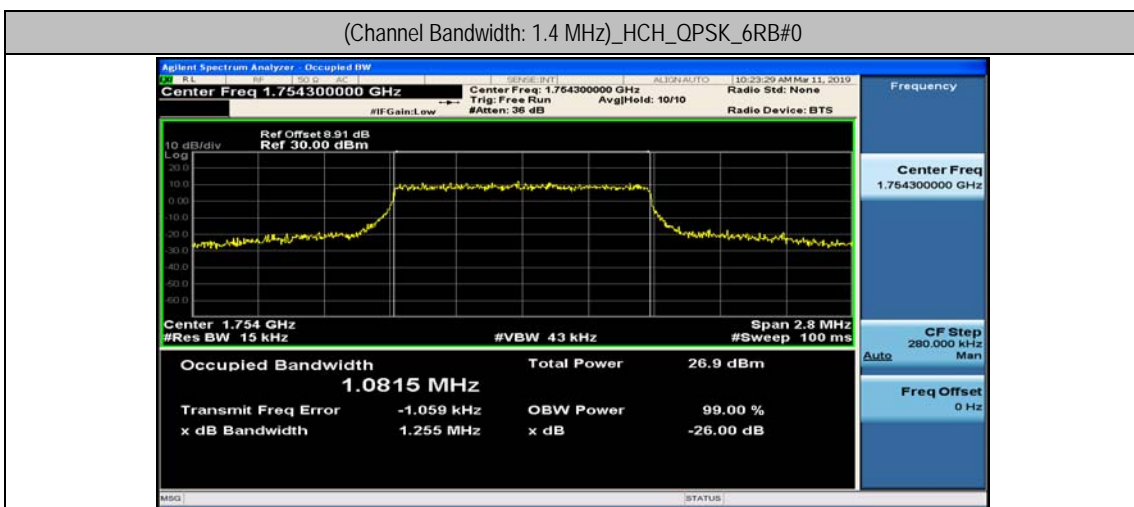

Test Graphs

Channel Bandwidth: 1.4 MHz