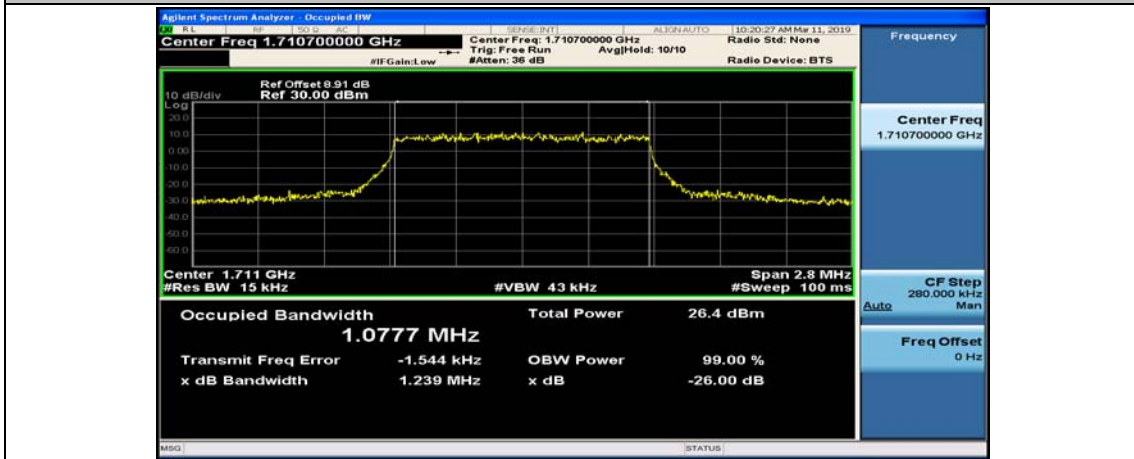

(Channel Bandwidth: 1.4 MHz)_LCH_16QAM_6RB#0