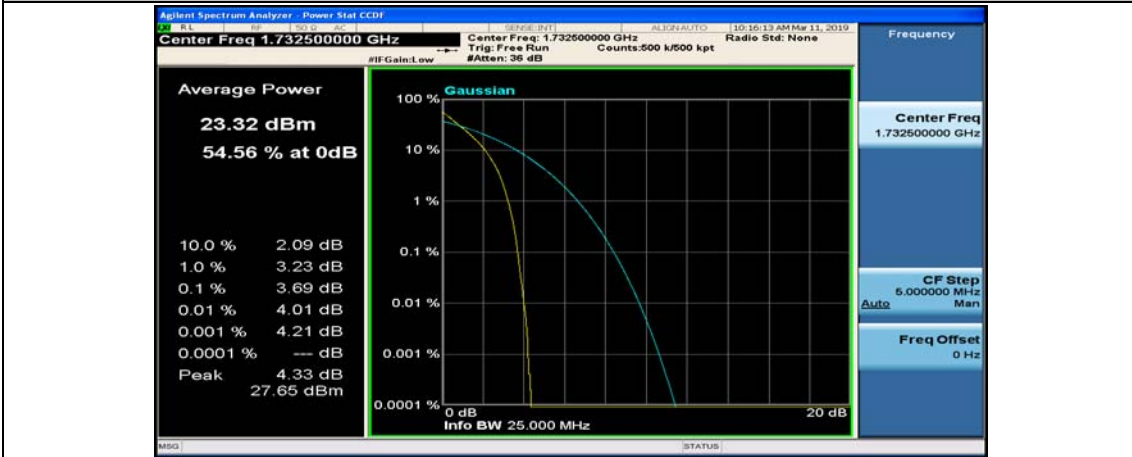

(Channel Bandwidth:20 MHz)_MCH_QPSK_50RB#0