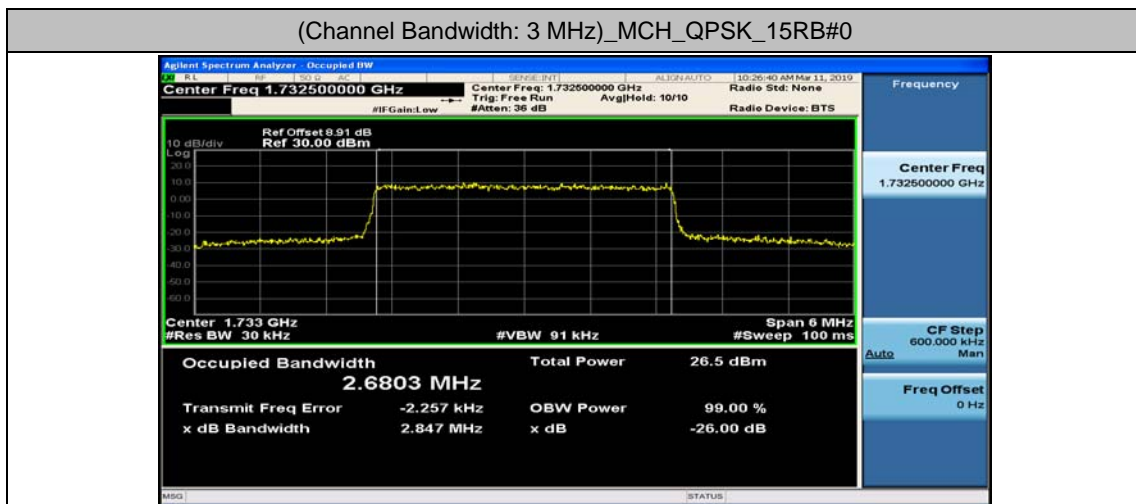

Channel Bandwidth: 20 MHz

Channel Bandwidth: 20 MHz						
Modulation	Channel	RB Configuration		Occupied Bandwidth (MHz)	26dB Bandwidth (MHz)	Verdict
		Size	Offset			
QPSK	LCH	100	0	17.847	18.73	PASS
	MCH	100	0	17.879	18.71	PASS
	HCH	100	0	17.904	18.66	PASS
16QAM	LCH	100	0	17.857	18.67	PASS
	MCH	100	0	17.851	18.86	PASS
	HCH	100	0	17.869	18.72	PASS

Test Graphs

Channel Bandwidth: 1.4 MHz

(Channel Bandwidth: 1.4 MHz)_LCH_16QAM_6RB#0

(Channel Bandwidth: 1.4 MHz)_MCH_16QAM_6RB#0

(Channel Bandwidth: 1.4 MHz)_HCH_16QAM_6RB#0

Channel Bandwidth: 3 MHz

(Channel Bandwidth: 3 MHz)_LCH_16QAM_15RB#0