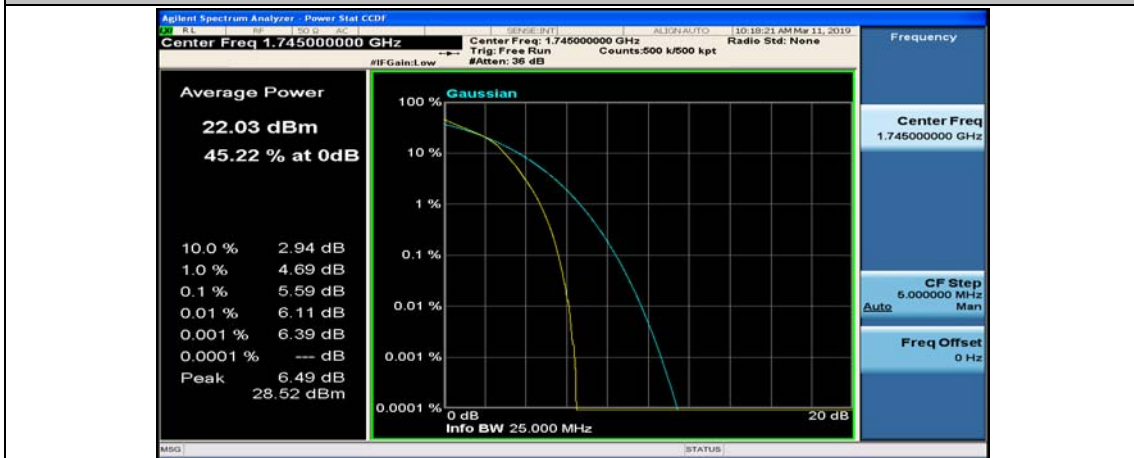

(Channel Bandwidth:20 MHz)_HCH_16QAM_50RB#0