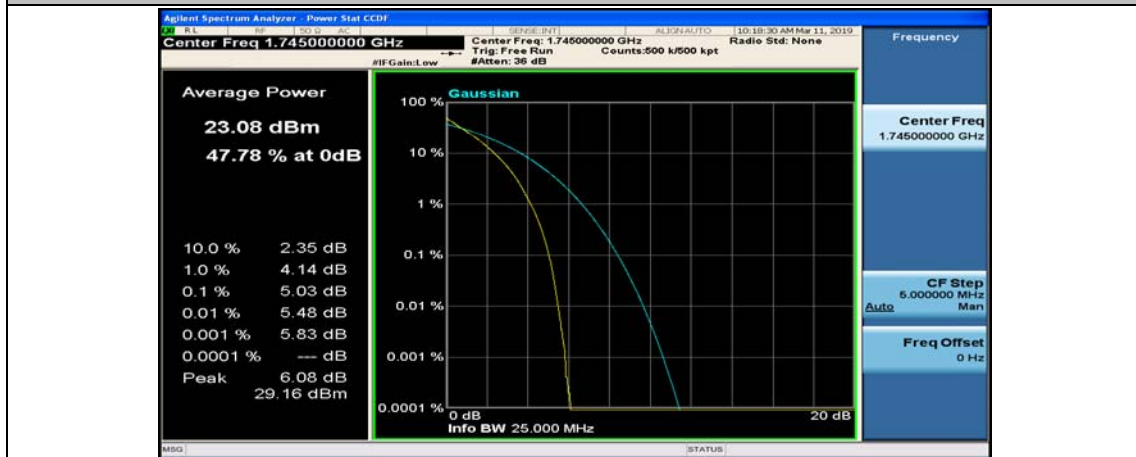

(Channel Bandwidth:20 MHz)_HCH_QPSK_100RB#0