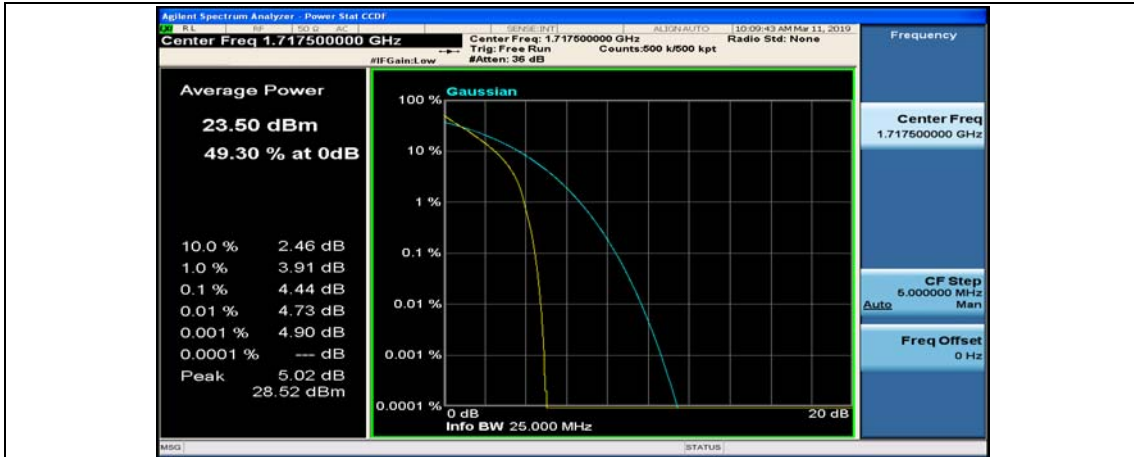

Channel Bandwidth: 10 MHz_MCH_16QAM_1RB#49

Channel Bandwidth: 15 MHz

(Channel Bandwidth:15 MHz)_LCH_QPSK_37RB#18

(Channel Bandwidth:15 MHz)_LCH_QPSK_37RB#38

(Channel Bandwidth:15 MHz)_LCH_QPSK_75RB#0

(Channel Bandwidth:15 MHz)_MCH_QPSK_1RB#0