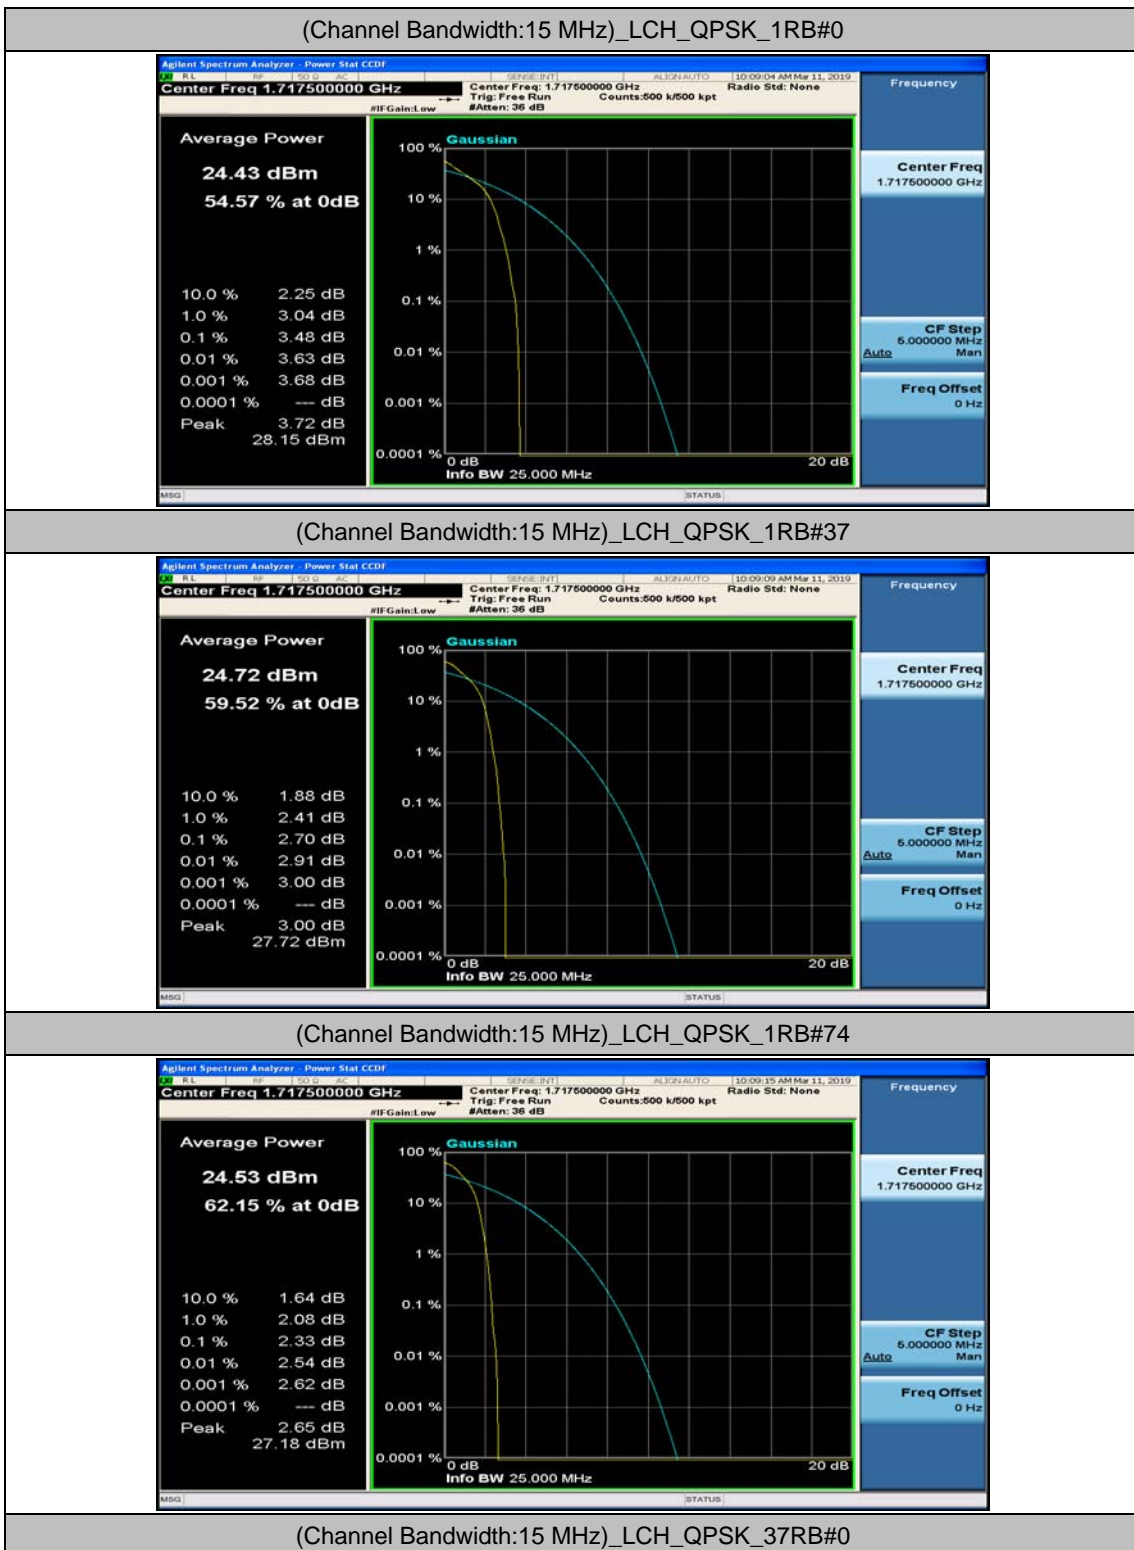

Channel Bandwidth: 10 MHz_MCH_16QAM_1RB#49

Channel Bandwidth: 15 MHz

(Channel Bandwidth:15 MHz)_LCH_QPSK_37RB#18

(Channel Bandwidth:15 MHz)_LCH_QPSK_37RB#38

(Channel Bandwidth:15 MHz)_LCH_QPSK_75RB#0

(Channel Bandwidth:15 MHz)_MCH_QPSK_1RB#0

(Channel Bandwidth:15 MHz)_MCH_QPSK_1RB#37

(Channel Bandwidth:15 MHz)_MCH_QPSK_1RB#74

(Channel Bandwidth:15 MHz)_MCH_QPSK_37RB#0

(Channel Bandwidth:15 MHz)_MCH_QPSK_37RB#18

(Channel Bandwidth:15 MHz)_MCH_QPSK_37RB#38