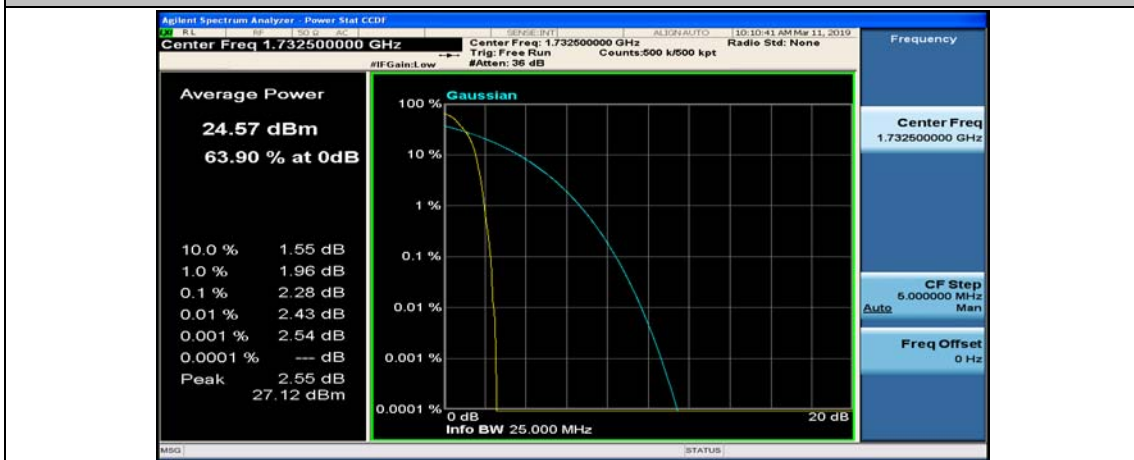

Channel Bandwidth: 10 MHz_MCH_16QAM_1RB#49

Channel Bandwidth: 15 MHz

(Channel Bandwidth:15 MHz)_LCH_QPSK_37RB#18

(Channel Bandwidth:15 MHz)_LCH_QPSK_37RB#38

(Channel Bandwidth:15 MHz)_LCH_QPSK_75RB#0

(Channel Bandwidth:15 MHz)_MCH_QPSK_1RB#0