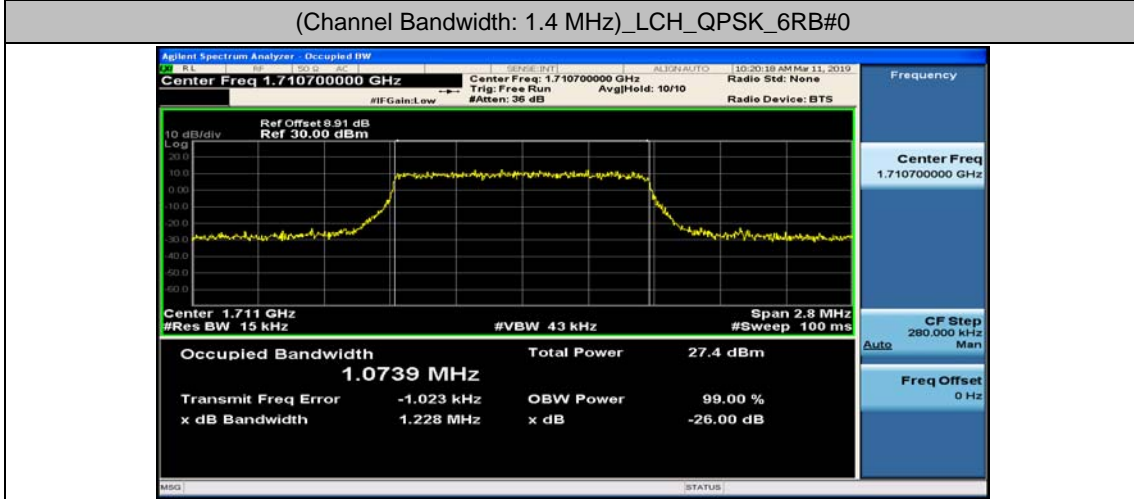

Test Graphs

Channel Bandwidth: 1.4 MHz