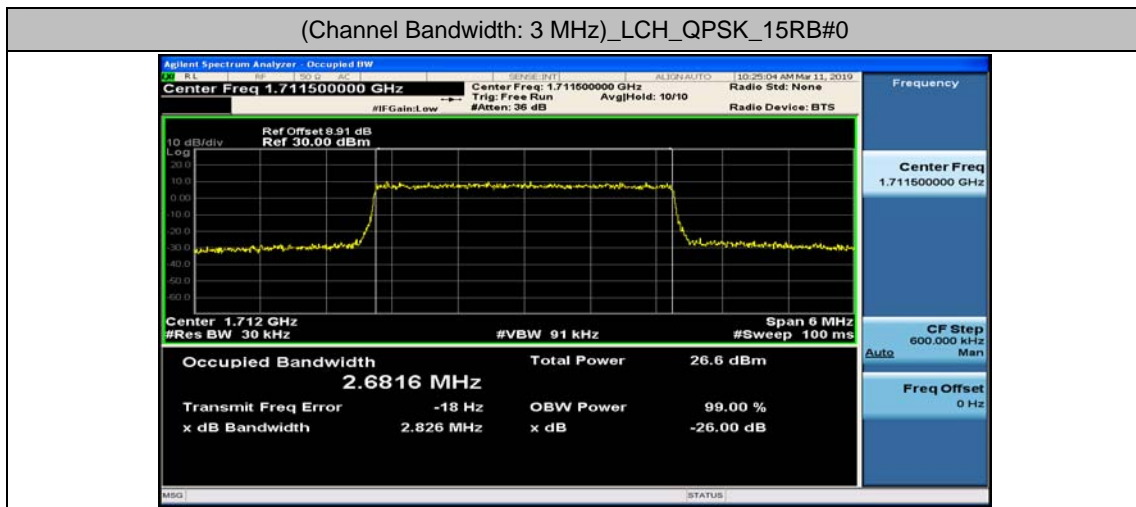

Channel Bandwidth: 20 MHz

Channel Bandwidth: 20 MHz						
Modulation	Channel	RB Configuration		Occupied Bandwidth (MHz)	26dB Bandwidth (MHz)	Verdict
		Size	Offset			
QPSK	LCH	100	0	17.847	18.73	PASS
	MCH	100	0	17.879	18.71	PASS
	HCH	100	0	17.904	18.66	PASS
16QAM	LCH	100	0	17.857	18.67	PASS
	MCH	100	0	17.851	18.86	PASS
	HCH	100	0	17.869	18.72	PASS

Test Graphs

Channel Bandwidth: 1.4 MHz

(Channel Bandwidth: 1.4 MHz)_LCH_16QAM_6RB#0

(Channel Bandwidth: 1.4 MHz)_MCH_16QAM_6RB#0

(Channel Bandwidth: 1.4 MHz)_HCH_16QAM_6RB#0

Channel Bandwidth: 3 MHz

(Channel Bandwidth: 3 MHz)_LCH_16QAM_15RB#0