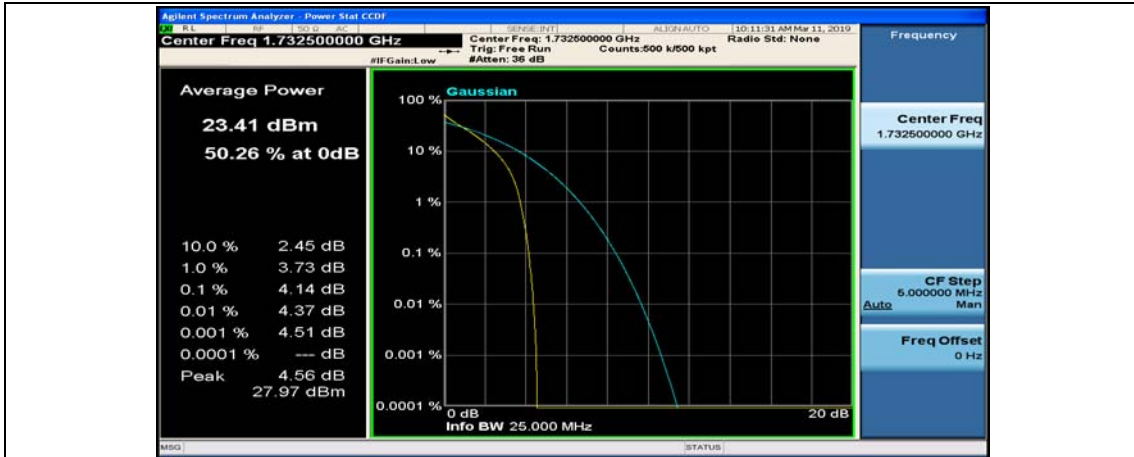

(Channel Bandwidth:15 MHz)_MCH_QPSK_1RB#37

(Channel Bandwidth:15 MHz)_MCH_QPSK_1RB#74

(Channel Bandwidth:15 MHz)_MCH_QPSK_37RB#0

(Channel Bandwidth:15 MHz)_MCH_QPSK_37RB#18

(Channel Bandwidth:15 MHz)_MCH_QPSK_37RB#38