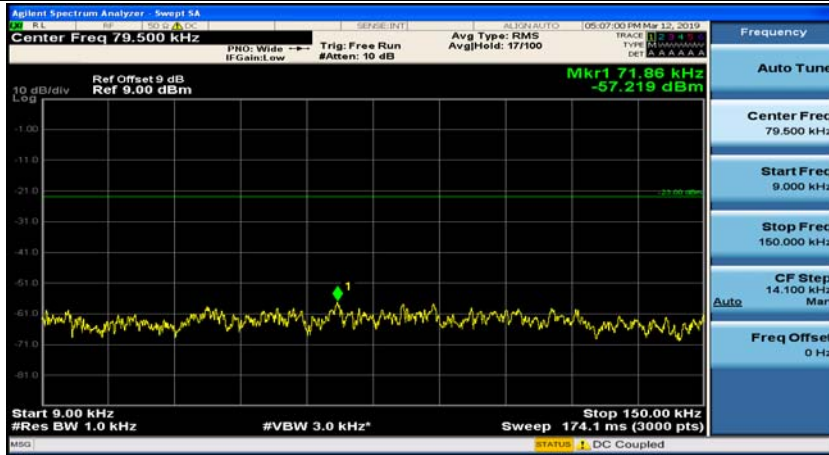

(Channel Bandwidth:15 MHz)_HCH_QPSK_1RB#37