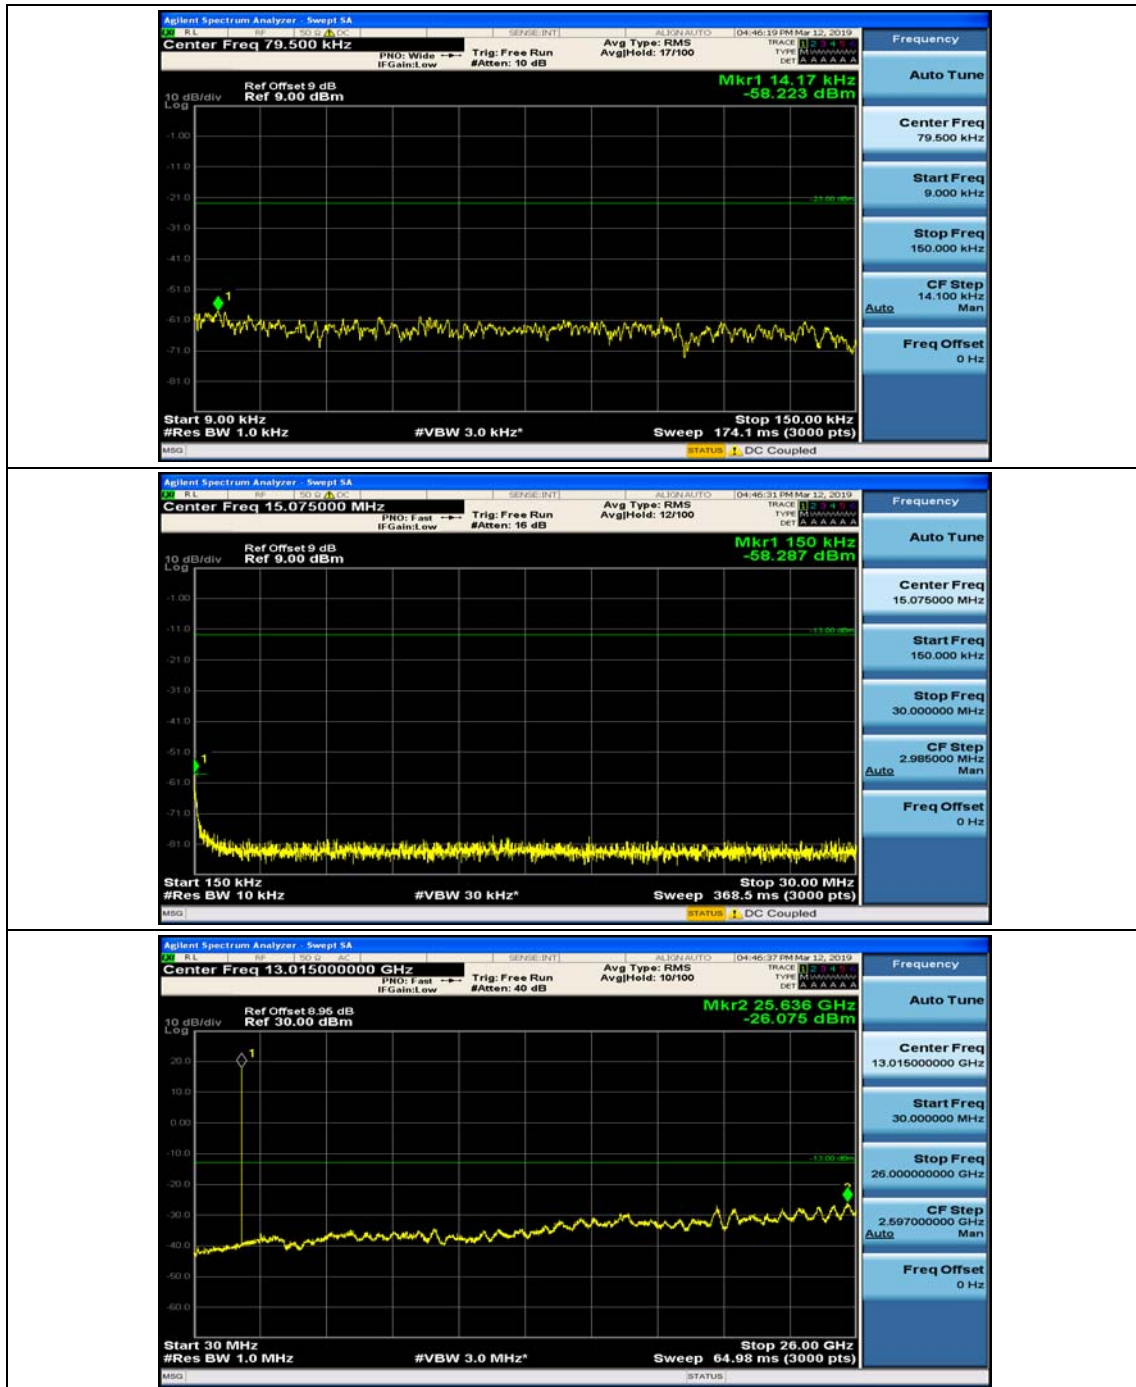

(Channel Bandwidth: 3 MHz)_HCH_16QAM_1RB#0

(Channel Bandwidth: 3 MHz)_HCH_16QAM_1RB#7

Channel Bandwidth: 5 MHz

(Channel Bandwidth: 5 MHz)_MCH_QPSK_1RB#0

(Channel Bandwidth: 5 MHz)_MCH_QPSK_1RB#12

(Channel Bandwidth: 5 MHz)_HCH_QPSK_1RB#0

(Channel Bandwidth: 5 MHz)_HCH_QPSK_1RB#12

(Channel Bandwidth: 5 MHz)_LCH_16QAM_1RB#0

(Channel Bandwidth: 5 MHz)_LCH_16QAM_1RB#12

(Channel Bandwidth: 5 MHz)_MCH_16QAM_1RB#0

(Channel Bandwidth: 5 MHz)_MCH_16QAM_1RB#12