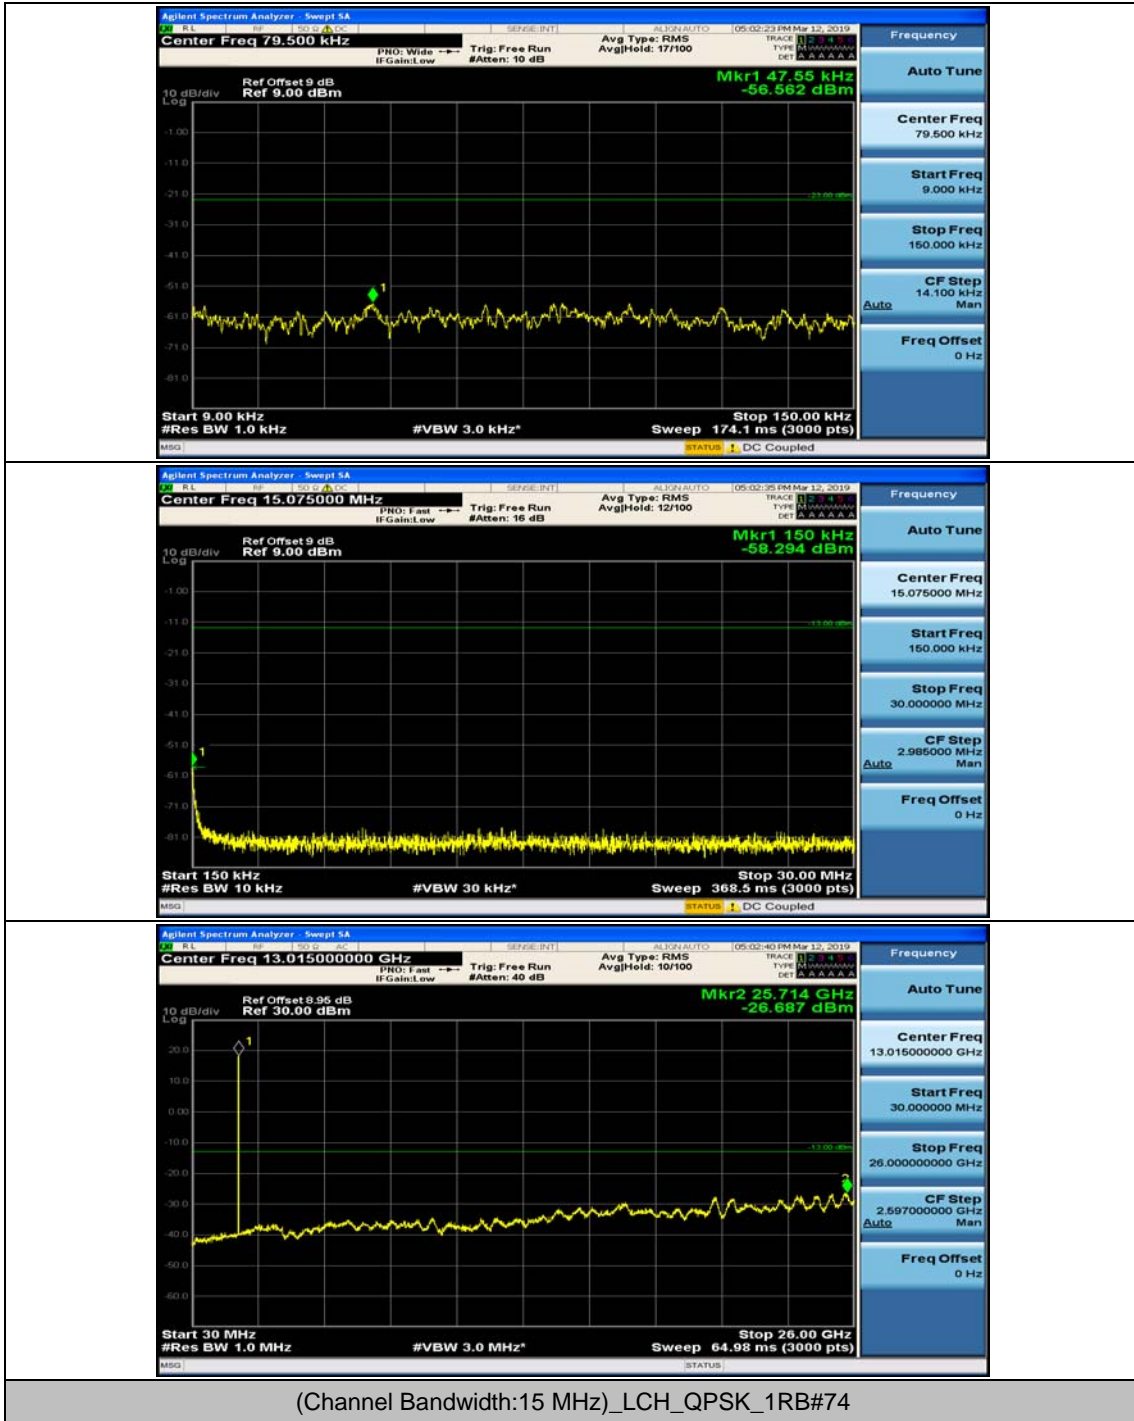

Channel Bandwidth: 10 MHz_HCH_QPSK_1RB#24

Channel Bandwidth: 10 MHz_LCH_16QAM_1RB#0

Channel Bandwidth: 10 MHz_LCH_16QAM_1RB#24

Channel Bandwidth: 10 MHz_MCH_16QAM_1RB#0

Channel Bandwidth: 10 MHz_MCH_16QAM_1RB#24

Channel Bandwidth: 10 MHz_HCH_16QAM_1RB#0

Channel Bandwidth: 10 MHz_HCH_16QAM_1RB#24

Channel Bandwidth: 15 MHz

(Channel Bandwidth:15 MHz)_MCH_QPSK_1RB#0

(Channel Bandwidth:15 MHz)_MCH_QPSK_1RB#37

(Channel Bandwidth:15 MHz)_HCH_QPSK_1RB#0

(Channel Bandwidth:15 MHz)_HCH_QPSK_1RB#37