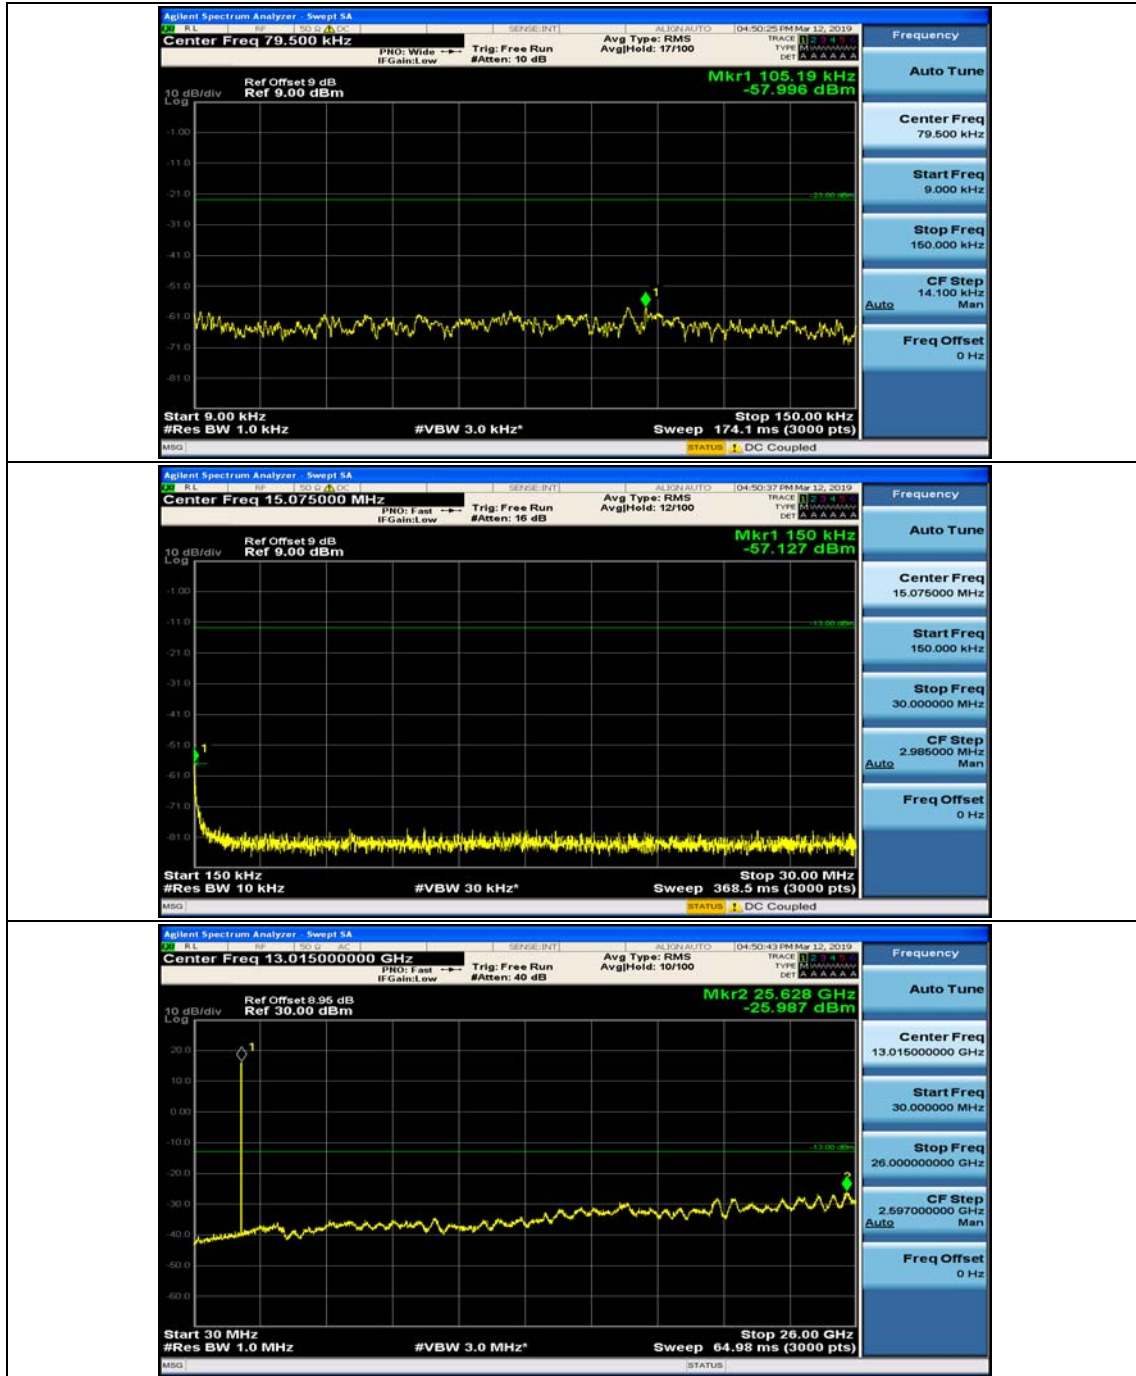

(Channel Bandwidth: 3 MHz)_HCH_16QAM_1RB#0

(Channel Bandwidth: 3 MHz)_HCH_16QAM_1RB#7

Channel Bandwidth: 5 MHz

(Channel Bandwidth: 5 MHz)_MCH_QPSK_1RB#0

(Channel Bandwidth: 5 MHz)_MCH_QPSK_1RB#12

(Channel Bandwidth: 5 MHz)_HCH_QPSK_1RB#0

(Channel Bandwidth: 5 MHz)_HCH_QPSK_1RB#12

(Channel Bandwidth: 5 MHz)_LCH_16QAM_1RB#0

(Channel Bandwidth: 5 MHz)_LCH_16QAM_1RB#12

(Channel Bandwidth: 5 MHz)_MCH_16QAM_1RB#0

(Channel Bandwidth: 5 MHz)_MCH_16QAM_1RB#12