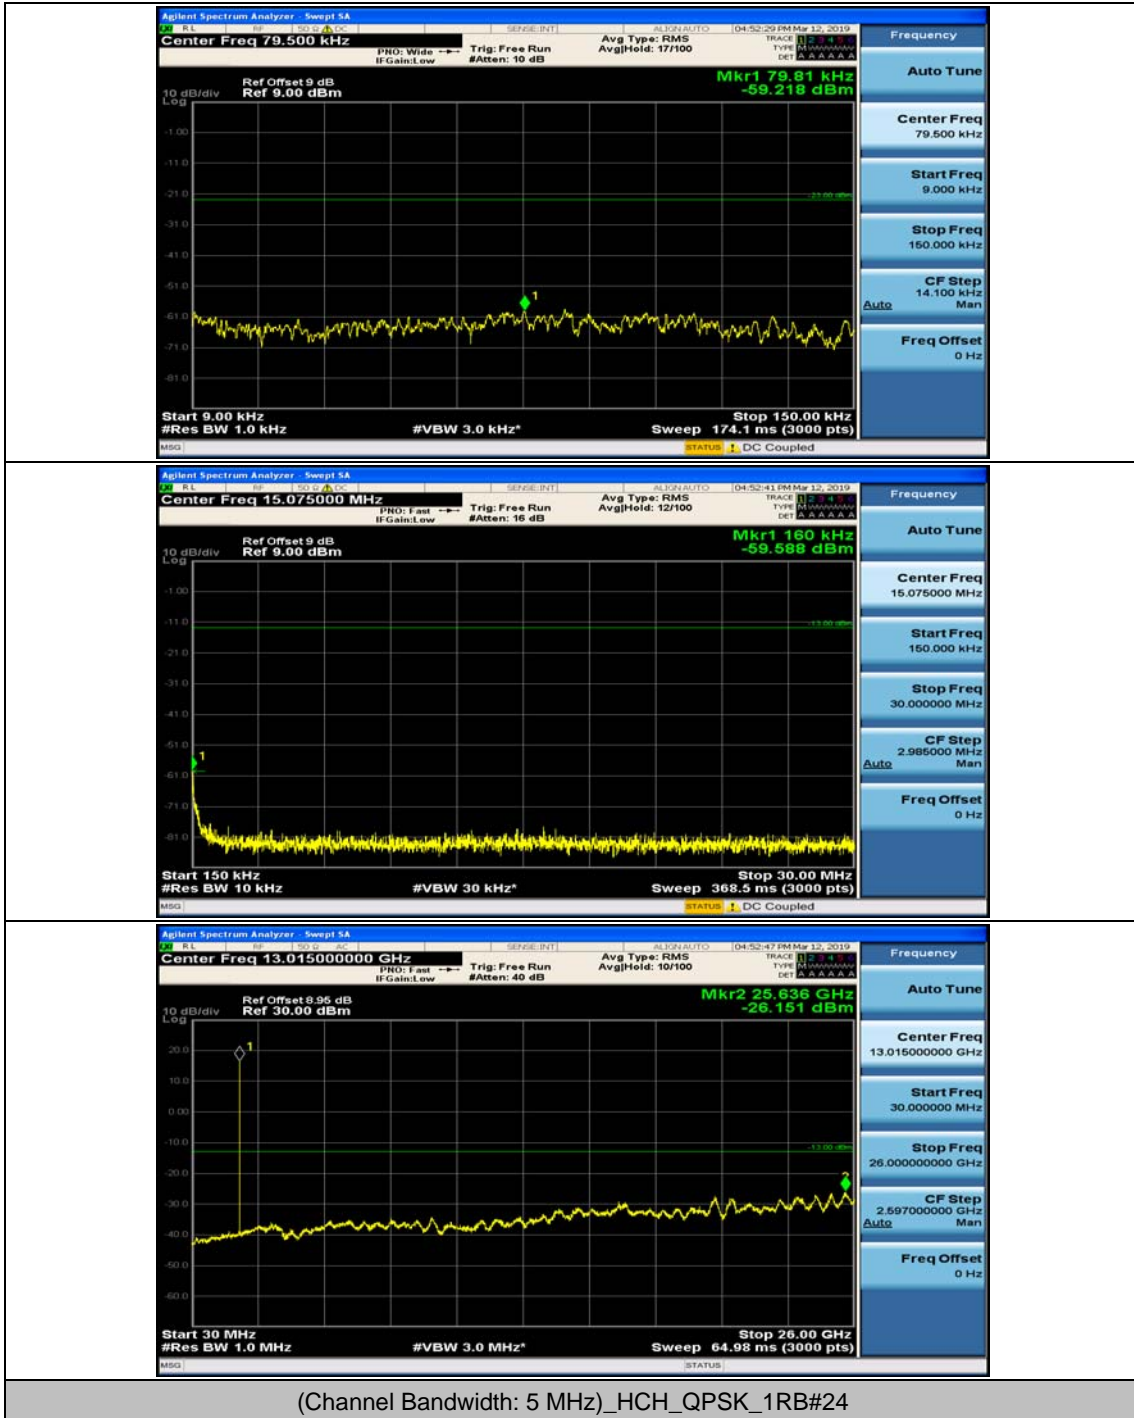

(Channel Bandwidth: 3 MHz)_HCH_16QAM_1RB#0

(Channel Bandwidth: 3 MHz)_HCH_16QAM_1RB#7

Channel Bandwidth: 5 MHz

(Channel Bandwidth: 5 MHz)_MCH_QPSK_1RB#0

(Channel Bandwidth: 5 MHz)_MCH_QPSK_1RB#12

(Channel Bandwidth: 5 MHz)_HCH_QPSK_1RB#0

(Channel Bandwidth: 5 MHz)_HCH_QPSK_1RB#12

(Channel Bandwidth: 5 MHz)_LCH_16QAM_1RB#0

(Channel Bandwidth: 5 MHz)_LCH_16QAM_1RB#12

(Channel Bandwidth: 5 MHz)_MCH_16QAM_1RB#0

(Channel Bandwidth: 5 MHz)_MCH_16QAM_1RB#12