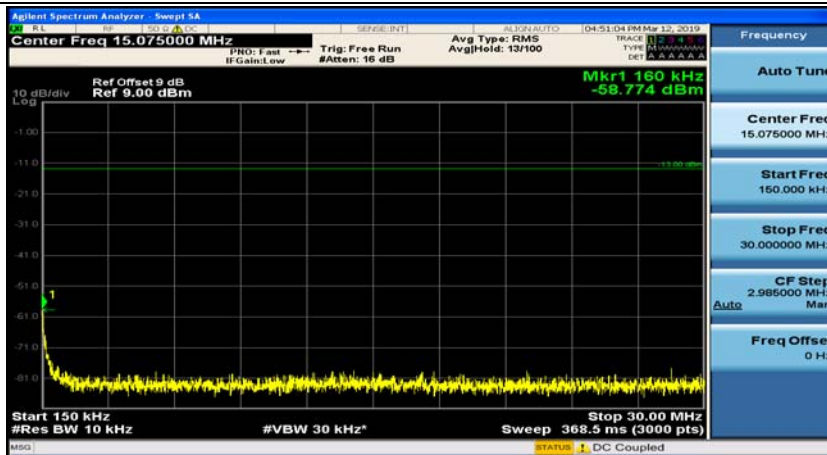

(Channel Bandwidth: 5 MHz)_HCH_QPSK_1RB#12

(Channel Bandwidth: 5 MHz)_LCH_16QAM_1RB#0

(Channel Bandwidth: 5 MHz)_LCH_16QAM_1RB#12

(Channel Bandwidth: 5 MHz)_MCH_16QAM_1RB#0

(Channel Bandwidth: 5 MHz)_MCH_16QAM_1RB#12