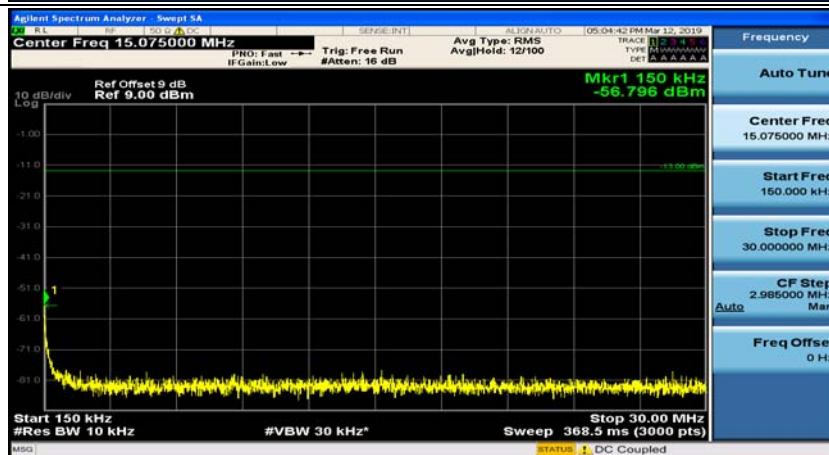

(Channel Bandwidth:15 MHz)_MCH_QPSK_1RB#0

(Channel Bandwidth:15 MHz)_MCH_QPSK_1RB#37