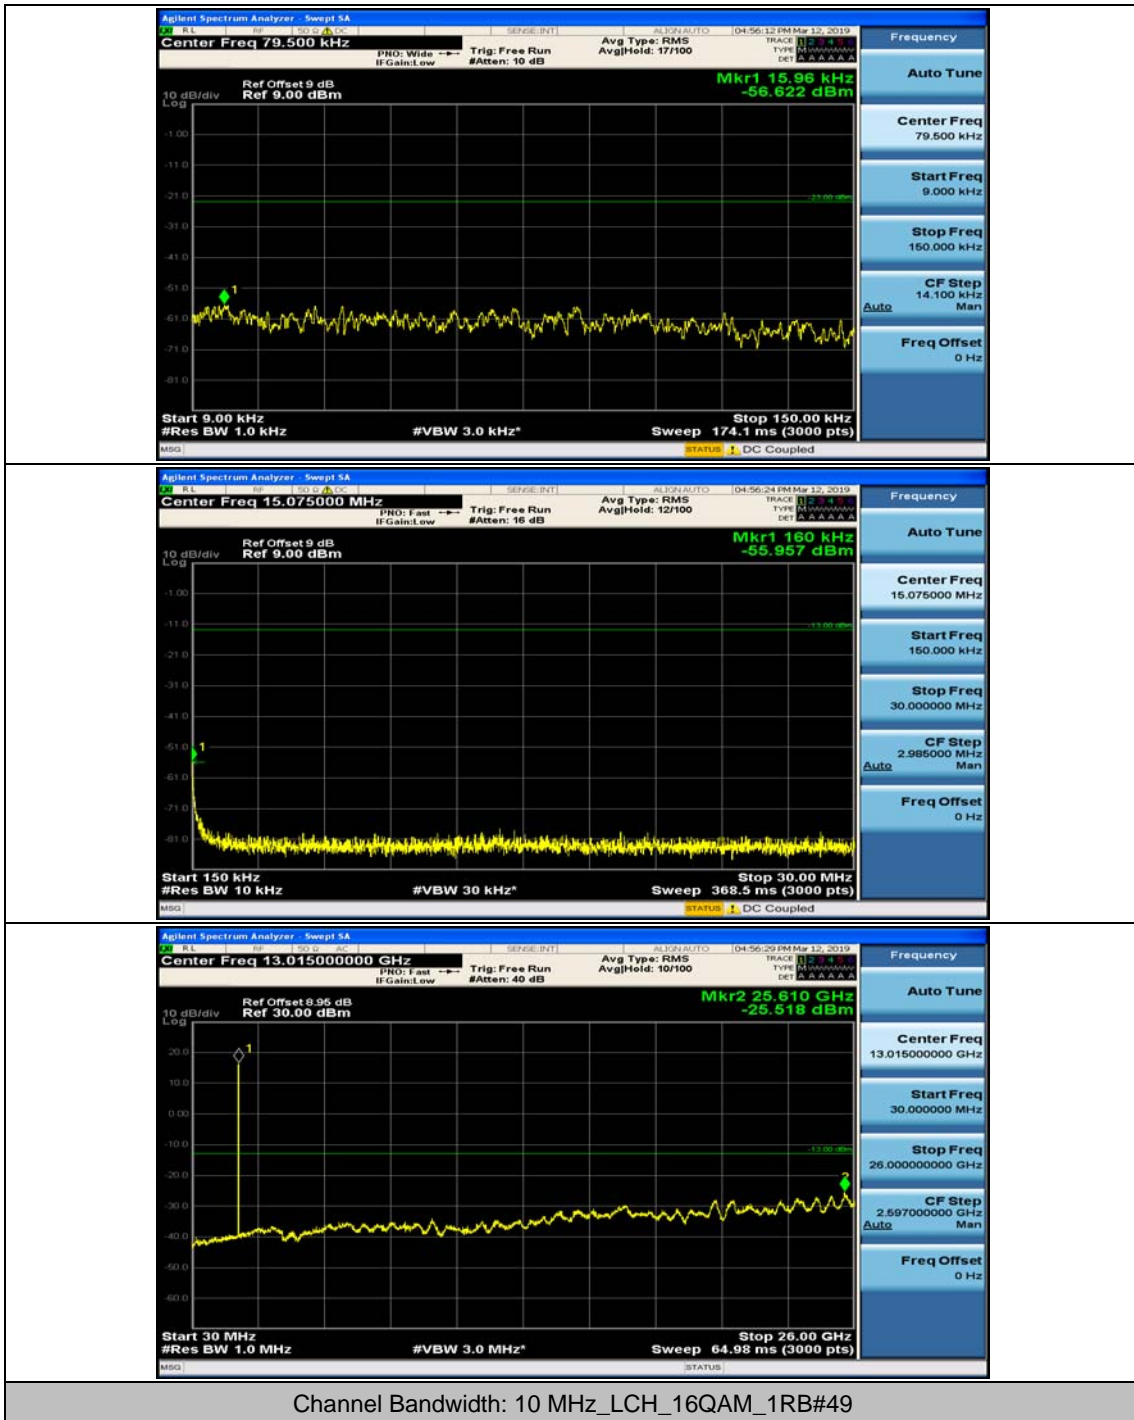

Channel Bandwidth: 10 MHz_HCH_QPSK_1RB#24

Channel Bandwidth: 10 MHz_LCH_16QAM_1RB#0

Channel Bandwidth: 10 MHz_LCH_16QAM_1RB#24

Channel Bandwidth: 10 MHz_MCH_16QAM_1RB#0

Channel Bandwidth: 10 MHz_MCH_16QAM_1RB#24