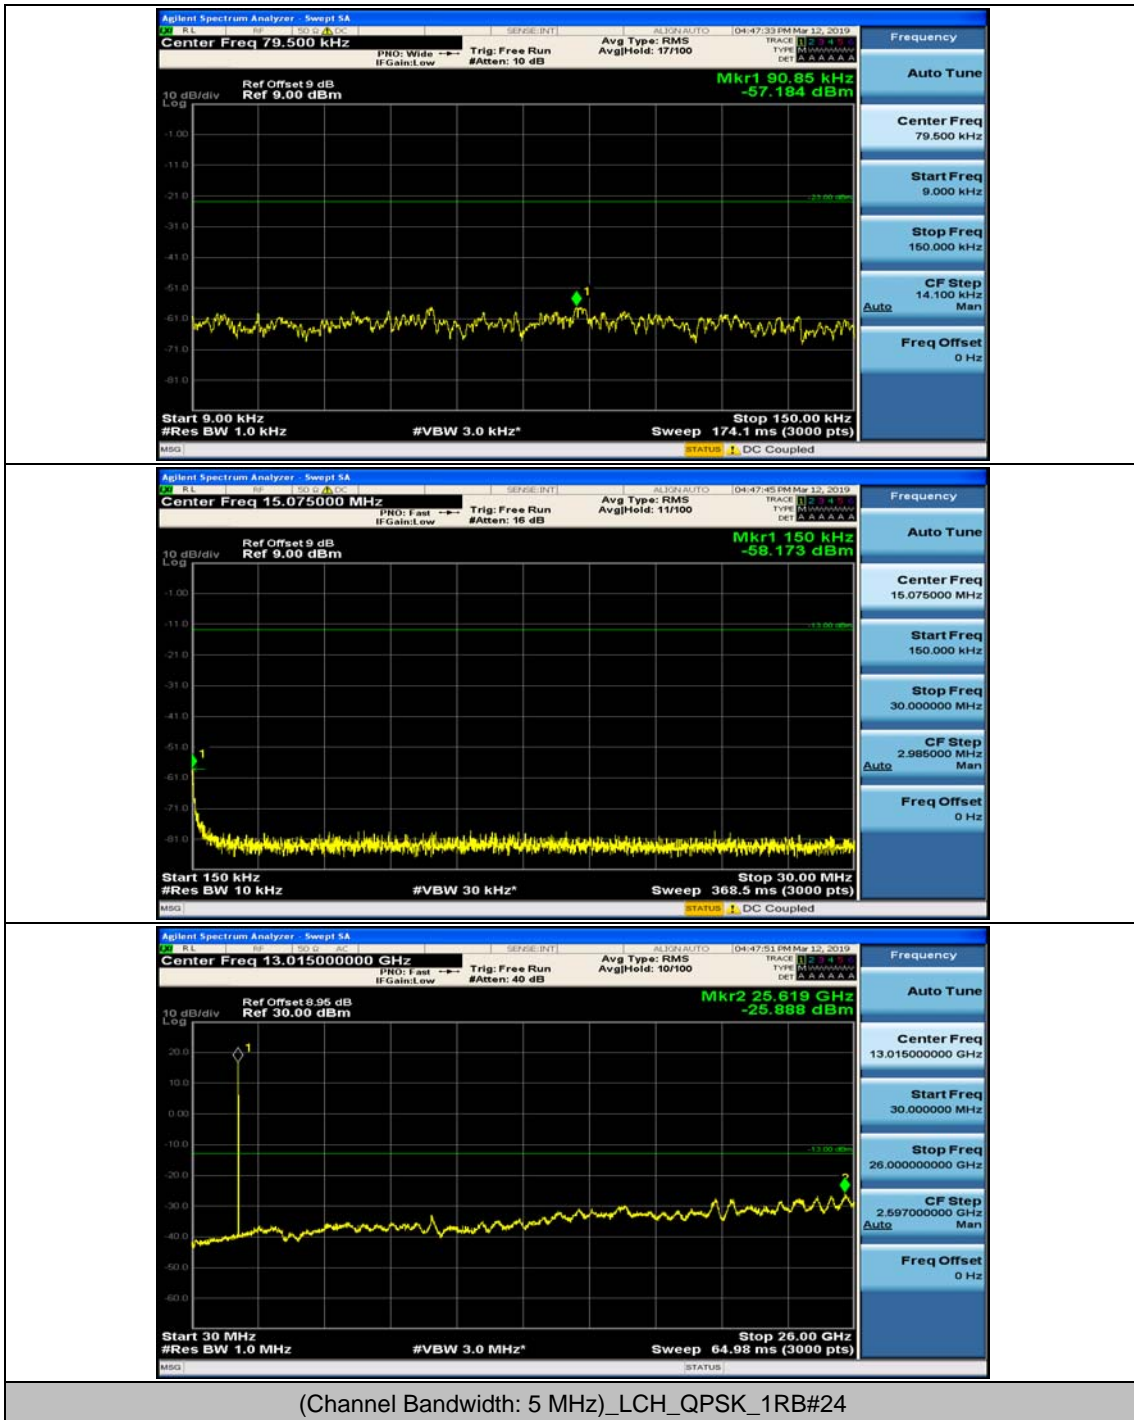

(Channel Bandwidth: 3 MHz)_HCH_16QAM_1RB#0

(Channel Bandwidth: 3 MHz)_HCH_16QAM_1RB#7

Channel Bandwidth: 5 MHz

(Channel Bandwidth: 5 MHz)_MCH_QPSK_1RB#0

(Channel Bandwidth: 5 MHz)_MCH_QPSK_1RB#12

(Channel Bandwidth: 5 MHz)_HCH_QPSK_1RB#0

(Channel Bandwidth: 5 MHz)_HCH_QPSK_1RB#12

(Channel Bandwidth: 5 MHz)_LCH_16QAM_1RB#0

(Channel Bandwidth: 5 MHz)_LCH_16QAM_1RB#12

(Channel Bandwidth: 5 MHz)_MCH_16QAM_1RB#0

(Channel Bandwidth: 5 MHz)_MCH_16QAM_1RB#12