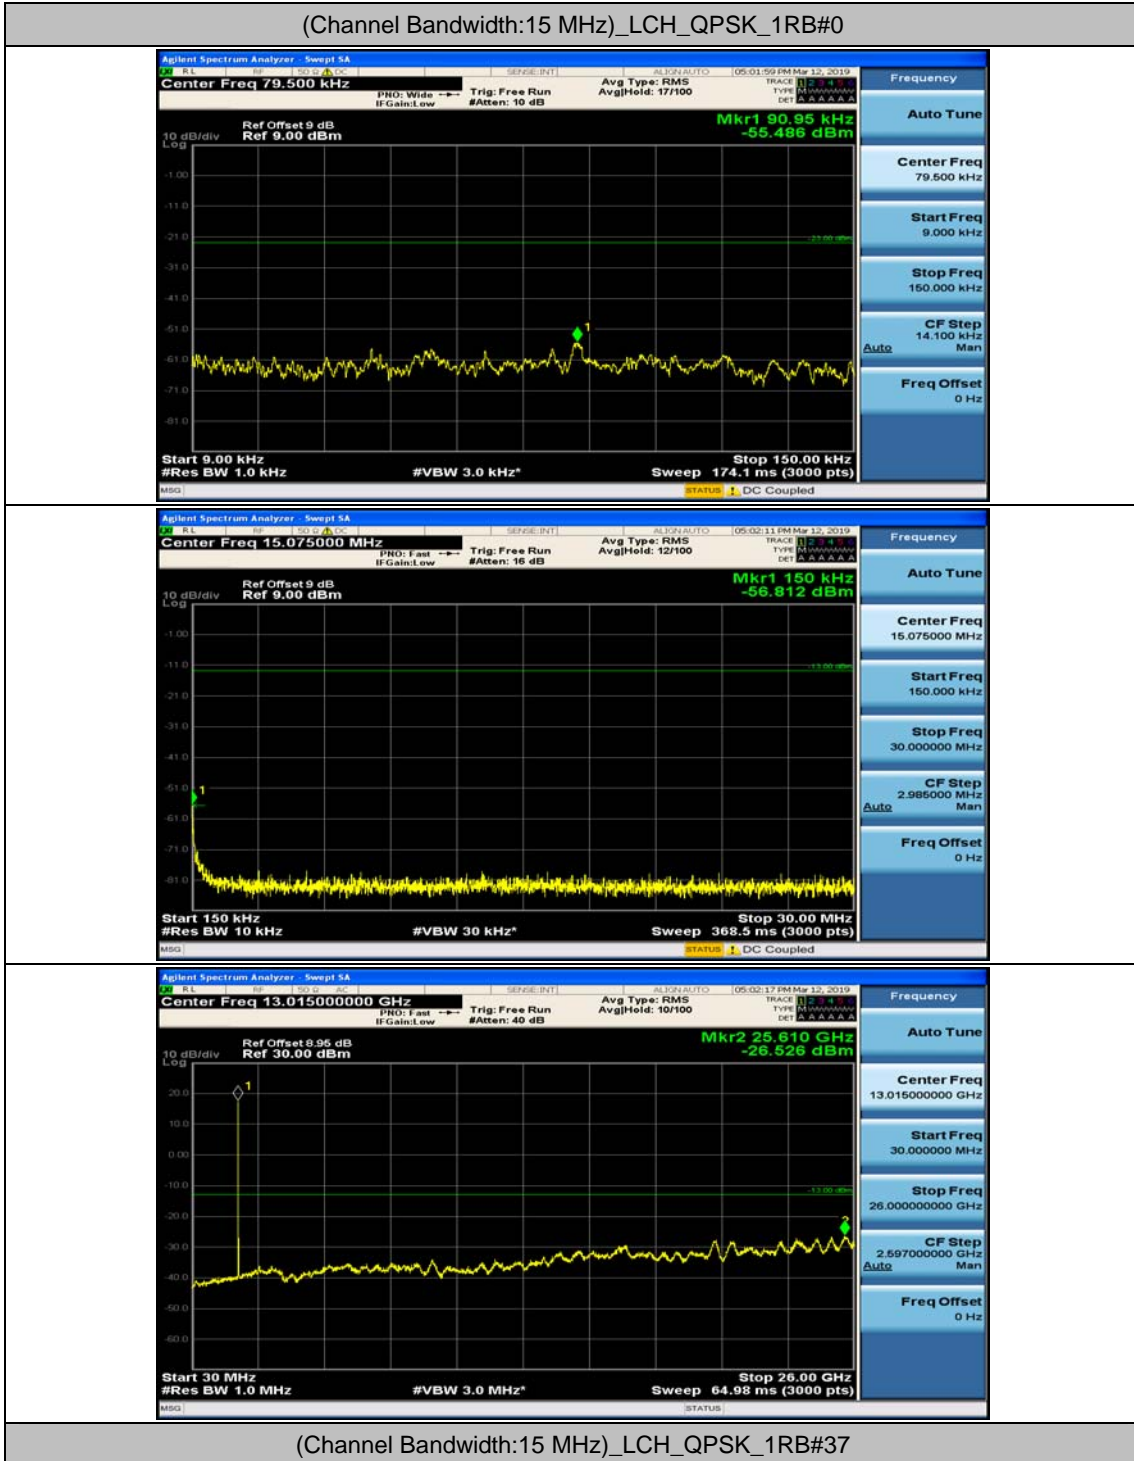

Channel Bandwidth: 10 MHz_HCH_16QAM_1RB#0

Channel Bandwidth: 10 MHz_HCH_16QAM_1RB#24

Channel Bandwidth: 15 MHz

(Channel Bandwidth:15 MHz)_MCH_QPSK_1RB#0

(Channel Bandwidth:15 MHz)_MCH_QPSK_1RB#37

(Channel Bandwidth:15 MHz)_HCH_QPSK_1RB#0

(Channel Bandwidth:15 MHz)_HCH_QPSK_1RB#37