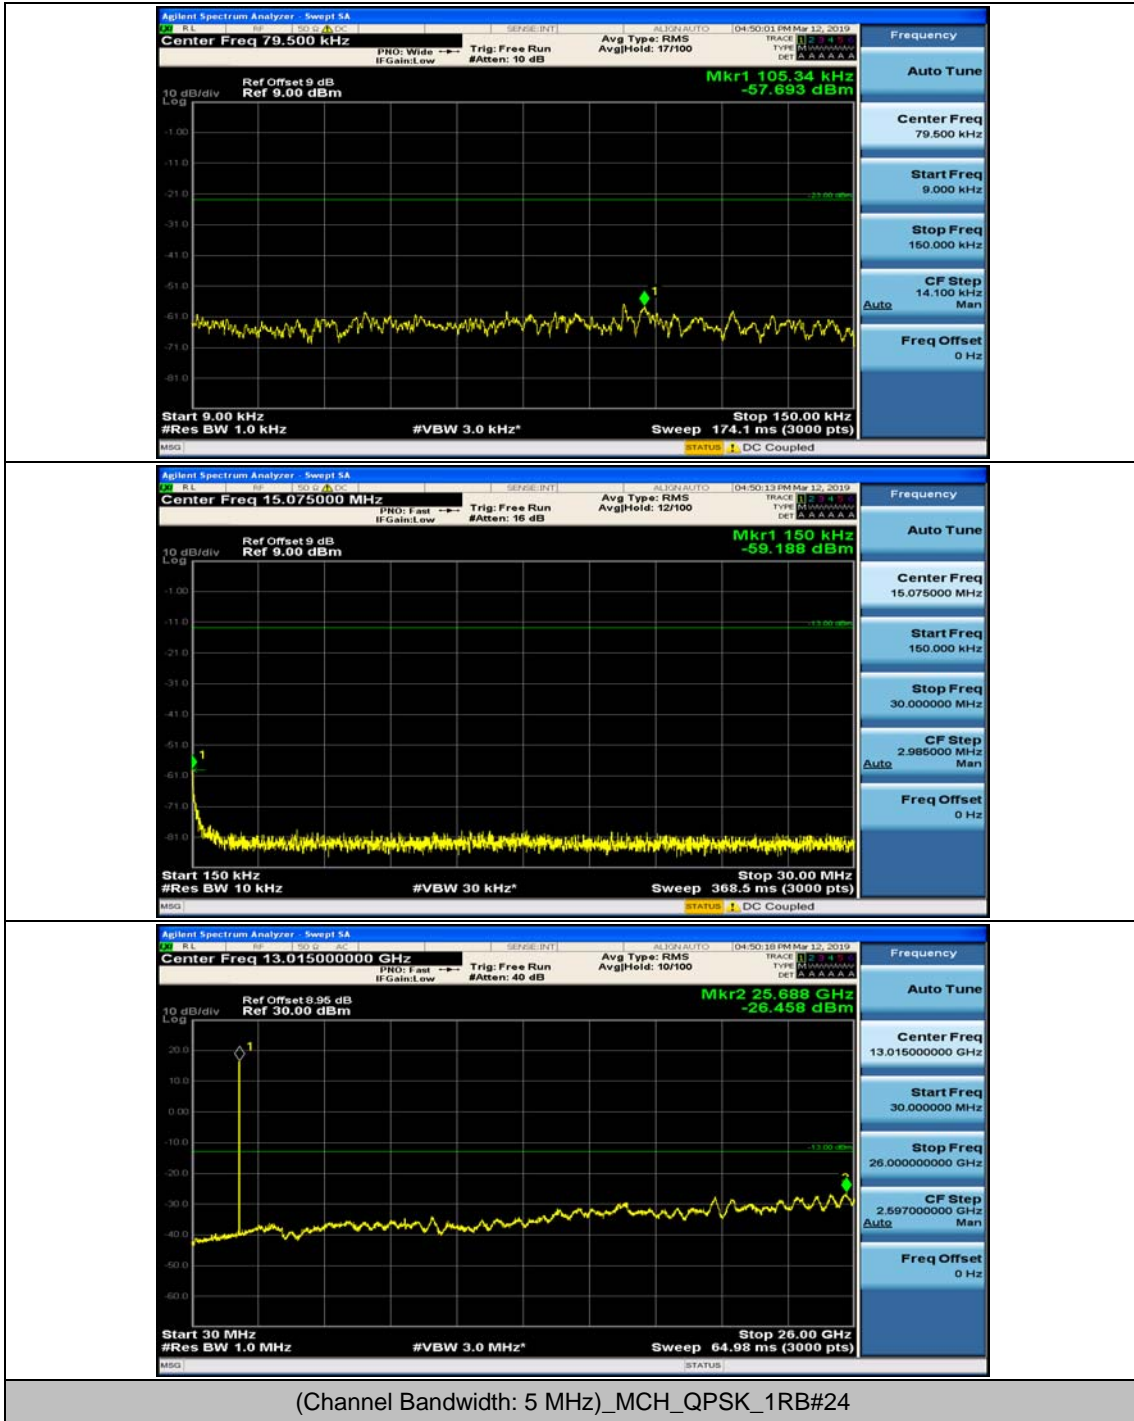

(Channel Bandwidth: 3 MHz)_HCH_16QAM_1RB#0

(Channel Bandwidth: 3 MHz)_HCH_16QAM_1RB#7

Channel Bandwidth: 5 MHz

(Channel Bandwidth: 5 MHz)_MCH_QPSK_1RB#0

(Channel Bandwidth: 5 MHz)_MCH_QPSK_1RB#12

(Channel Bandwidth: 5 MHz)_HCH_QPSK_1RB#0

(Channel Bandwidth: 5 MHz)_HCH_QPSK_1RB#12

(Channel Bandwidth: 5 MHz)_LCH_16QAM_1RB#0

(Channel Bandwidth: 5 MHz)_LCH_16QAM_1RB#12

(Channel Bandwidth: 5 MHz)_MCH_16QAM_1RB#0

(Channel Bandwidth: 5 MHz)_MCH_16QAM_1RB#12