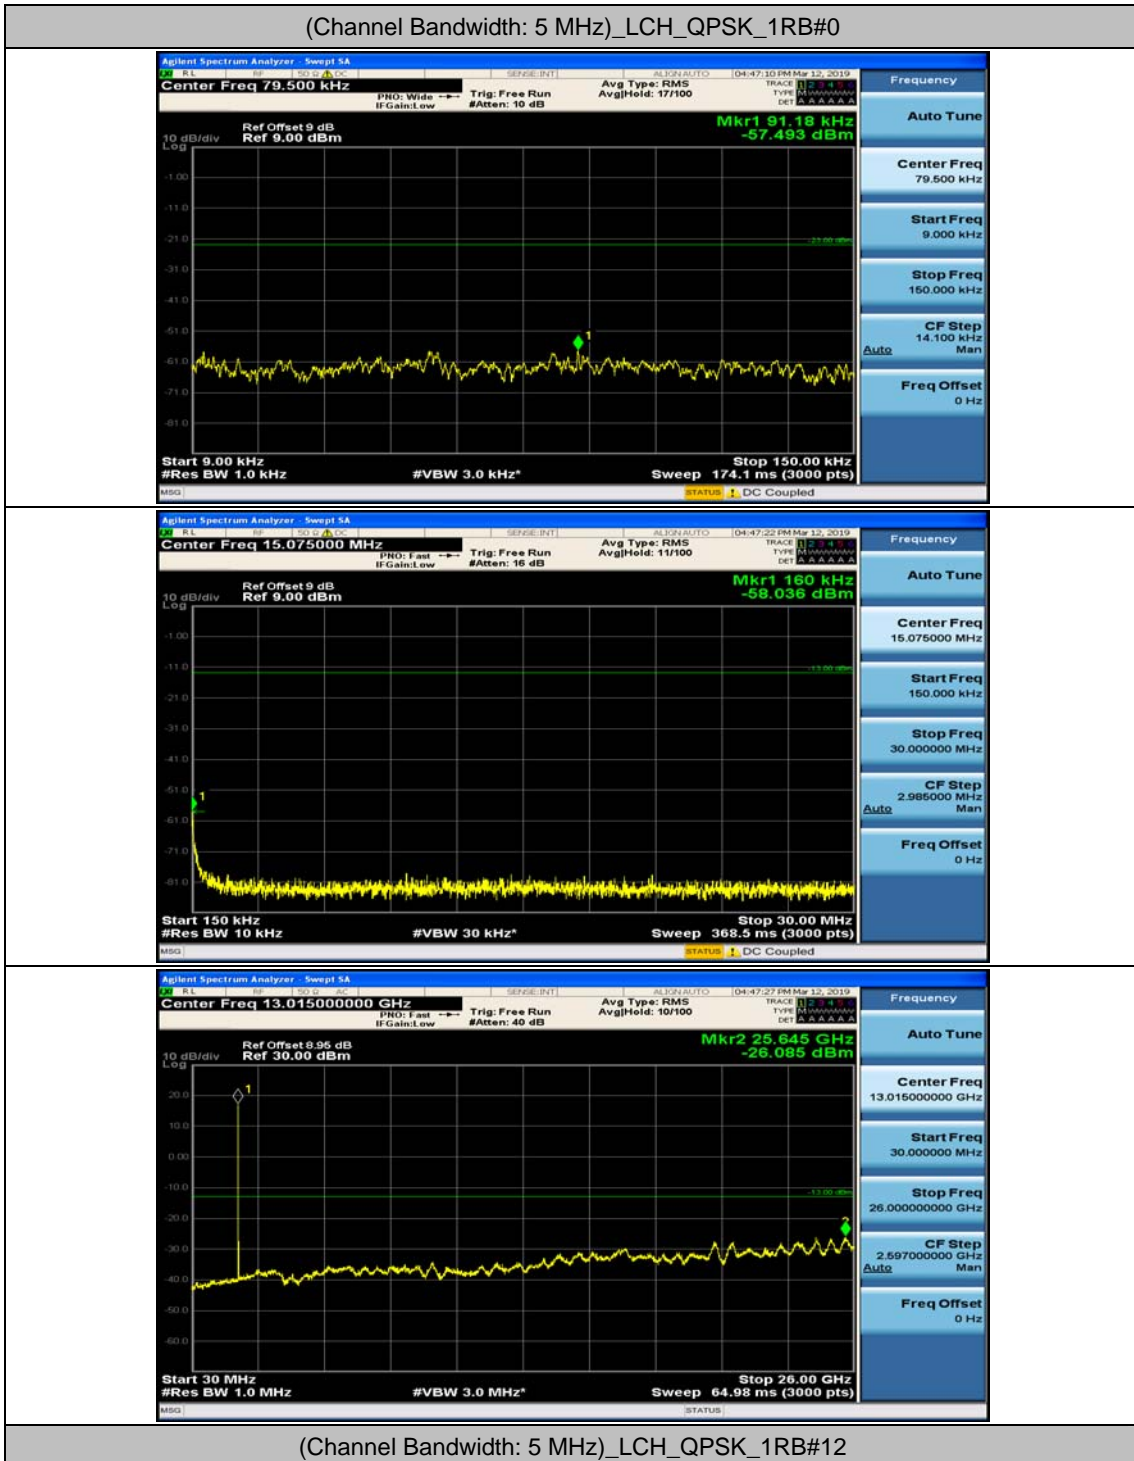

(Channel Bandwidth: 3 MHz)_HCH_16QAM_1RB#0

(Channel Bandwidth: 3 MHz)_HCH_16QAM_1RB#7

Channel Bandwidth: 5 MHz

(Channel Bandwidth: 5 MHz)_MCH_QPSK_1RB#0

(Channel Bandwidth: 5 MHz)_MCH_QPSK_1RB#12

(Channel Bandwidth: 5 MHz)_HCH_QPSK_1RB#0

(Channel Bandwidth: 5 MHz)_HCH_QPSK_1RB#12

(Channel Bandwidth: 5 MHz)_LCH_16QAM_1RB#0

(Channel Bandwidth: 5 MHz)_LCH_16QAM_1RB#12

(Channel Bandwidth: 5 MHz)_MCH_16QAM_1RB#0

(Channel Bandwidth: 5 MHz)_MCH_16QAM_1RB#12