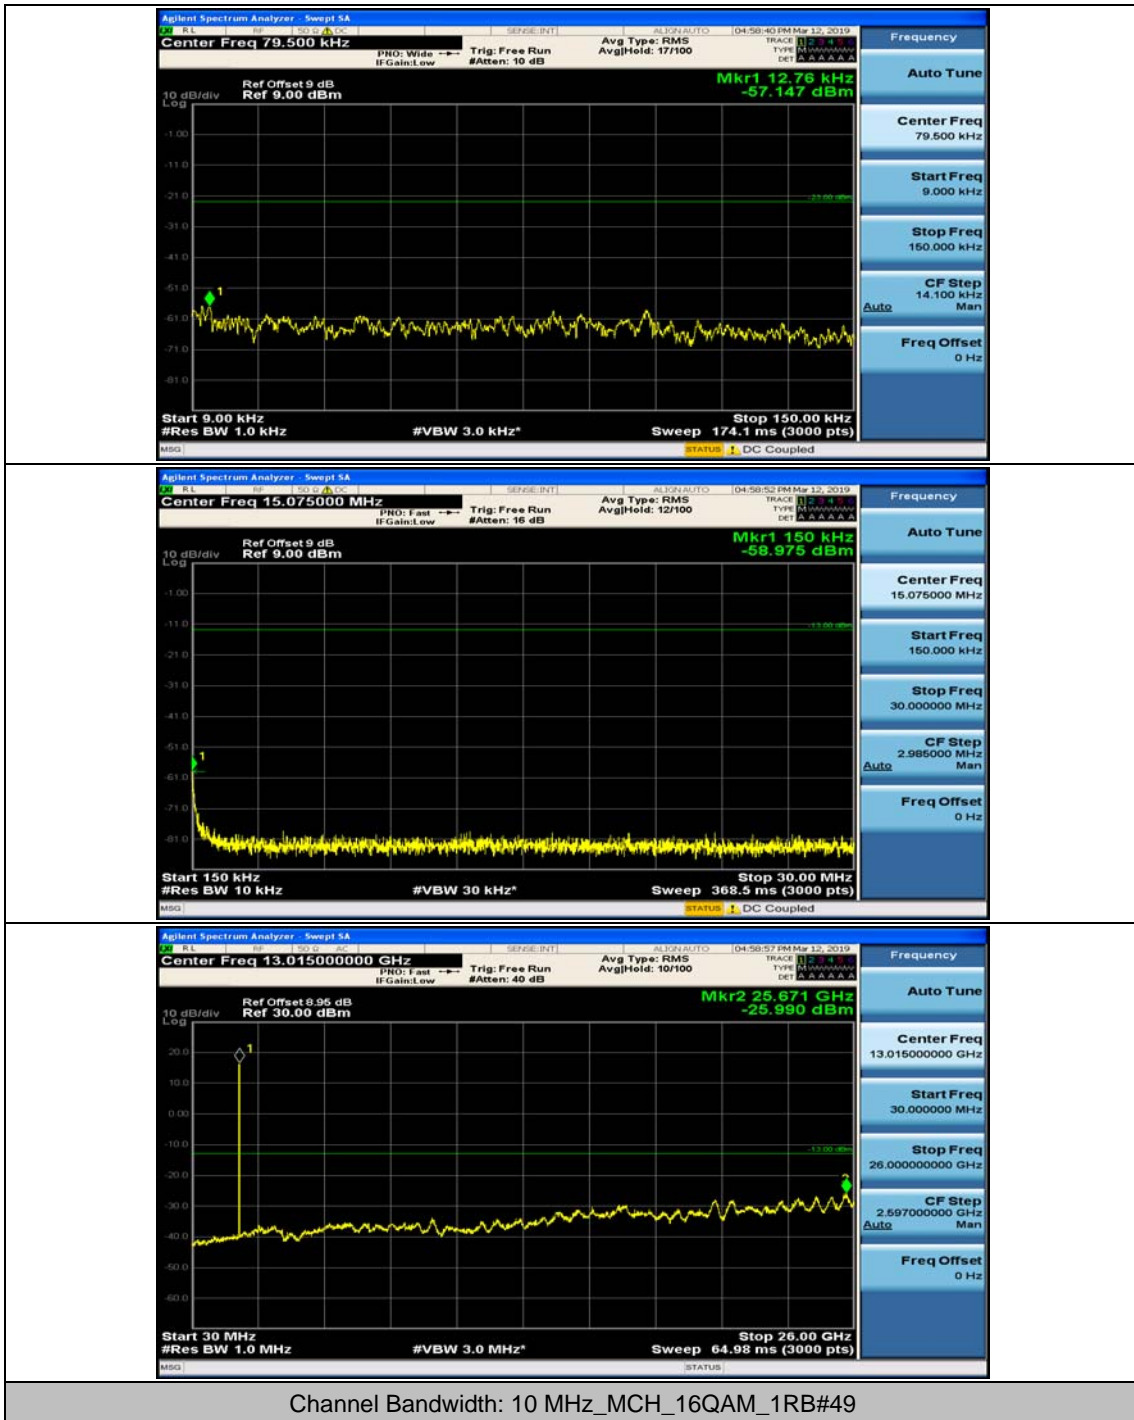

Channel Bandwidth: 10 MHz_HCH_QPSK_1RB#24

Channel Bandwidth: 10 MHz_LCH_16QAM_1RB#0

Channel Bandwidth: 10 MHz_LCH_16QAM_1RB#24

Channel Bandwidth: 10 MHz_MCH_16QAM_1RB#0

Channel Bandwidth: 10 MHz_MCH_16QAM_1RB#24