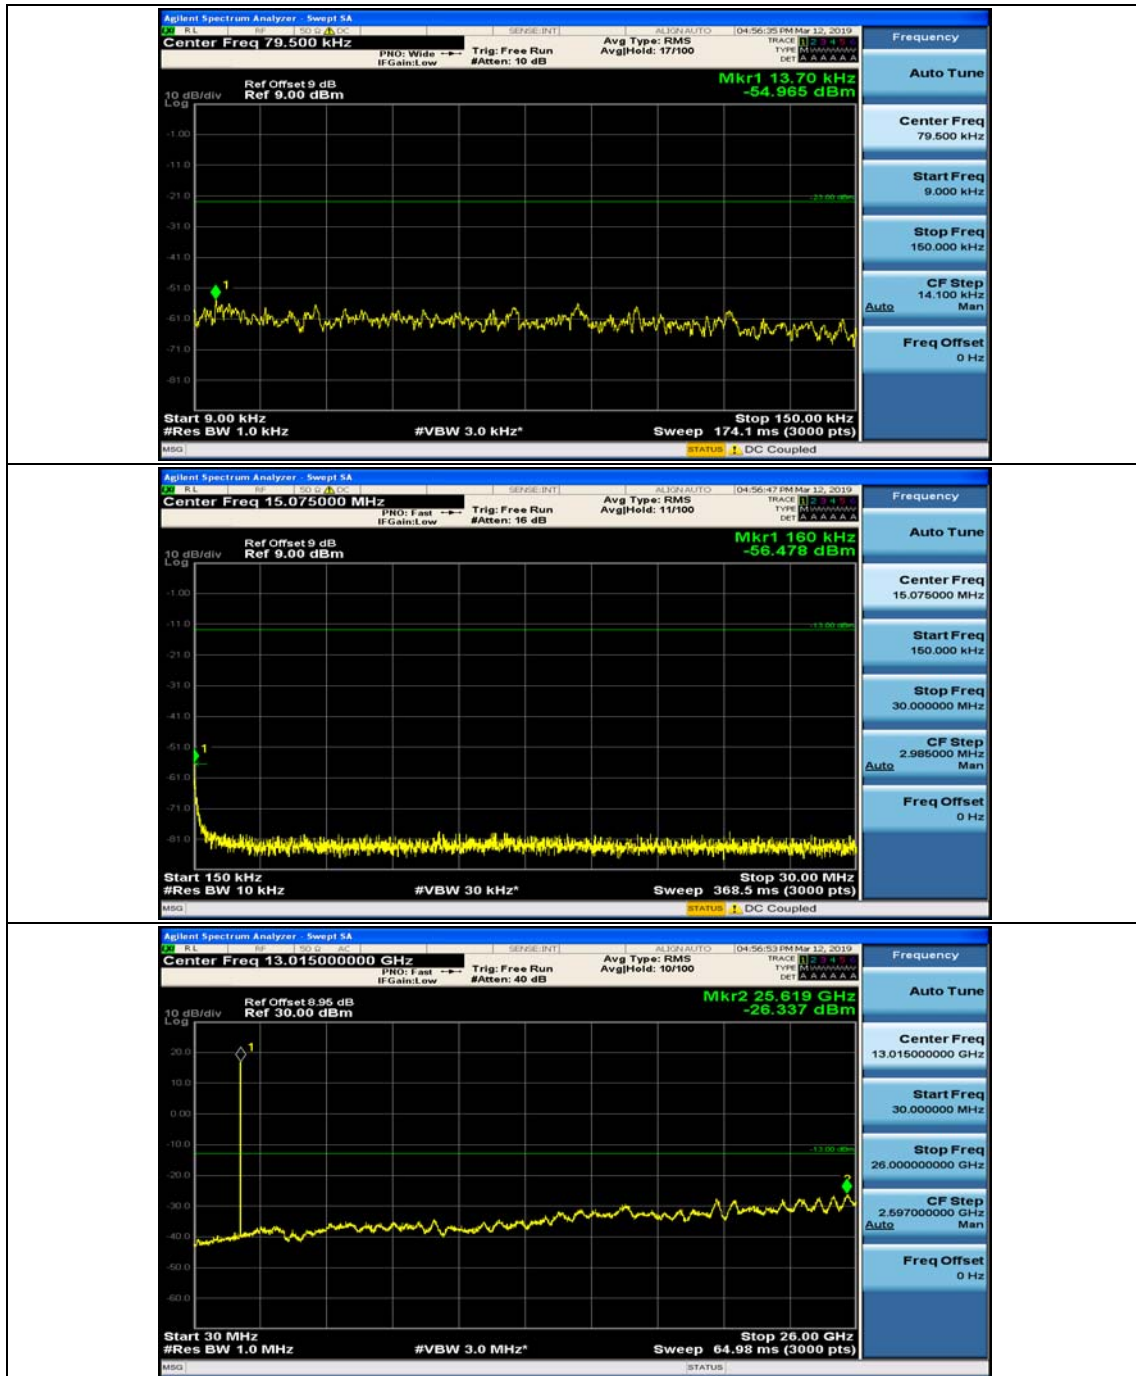

Channel Bandwidth: 10 MHz_HCH_QPSK_1RB#24

Channel Bandwidth: 10 MHz_LCH_16QAM_1RB#0

Channel Bandwidth: 10 MHz_LCH_16QAM_1RB#24

Channel Bandwidth: 10 MHz_MCH_16QAM_1RB#0

Channel Bandwidth: 10 MHz_MCH_16QAM_1RB#24