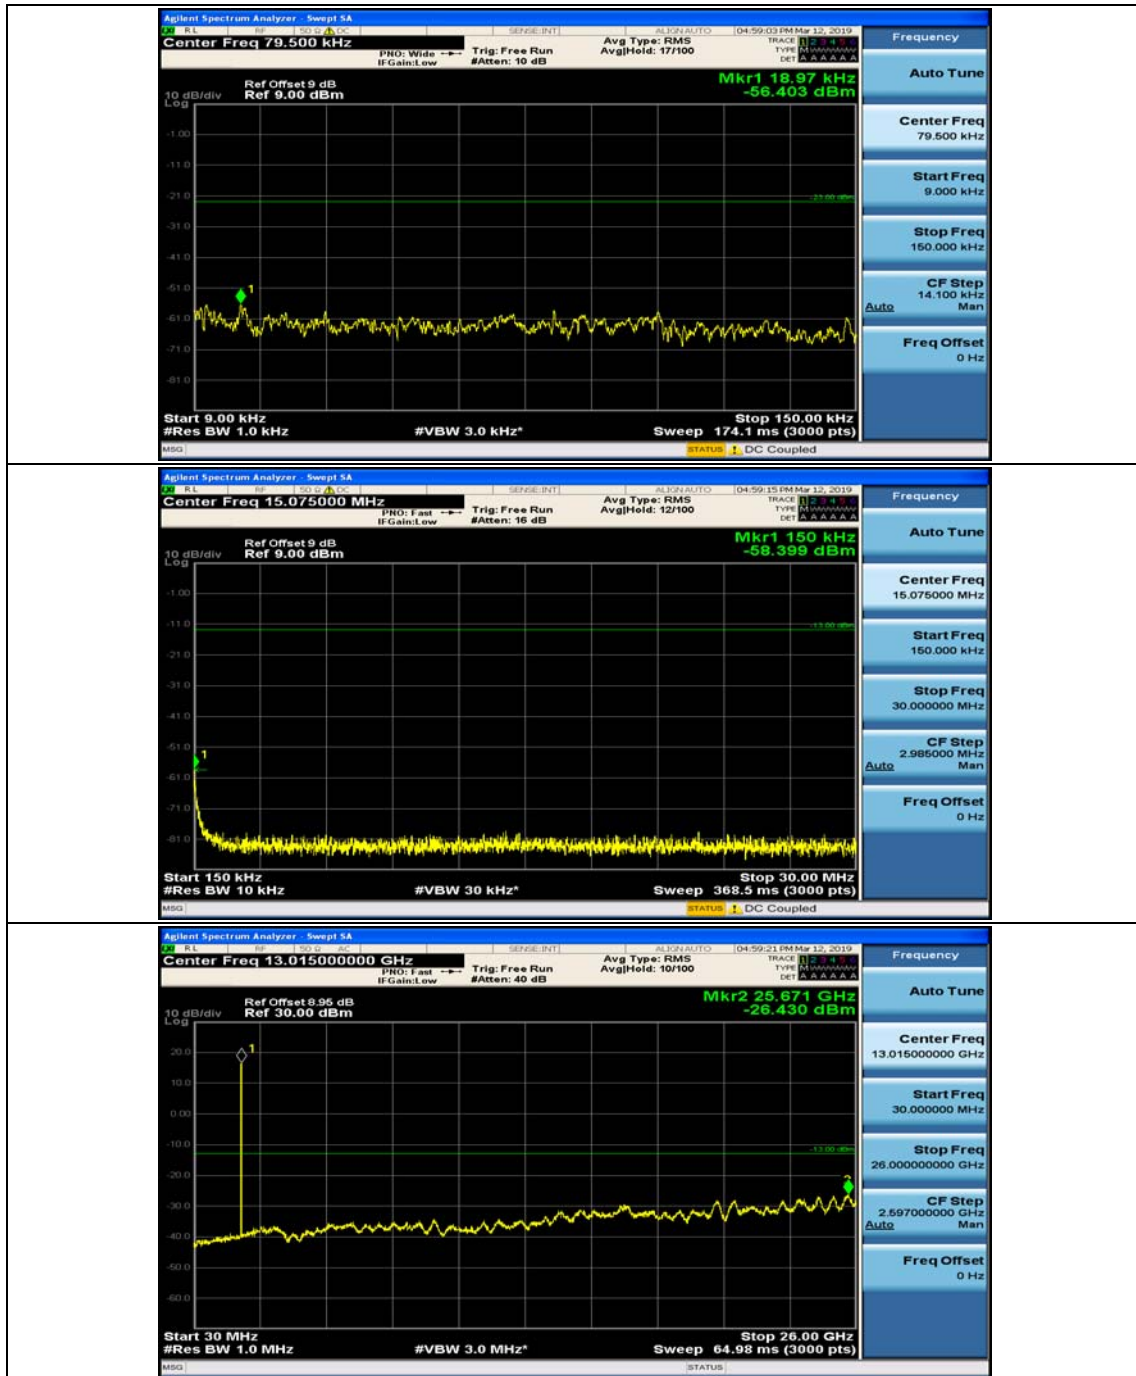

Channel Bandwidth: 10 MHz_HCH_QPSK_1RB#24

Channel Bandwidth: 10 MHz_LCH_16QAM_1RB#0

Channel Bandwidth: 10 MHz_LCH_16QAM_1RB#24

Channel Bandwidth: 10 MHz_MCH_16QAM_1RB#0

Channel Bandwidth: 10 MHz_MCH_16QAM_1RB#24