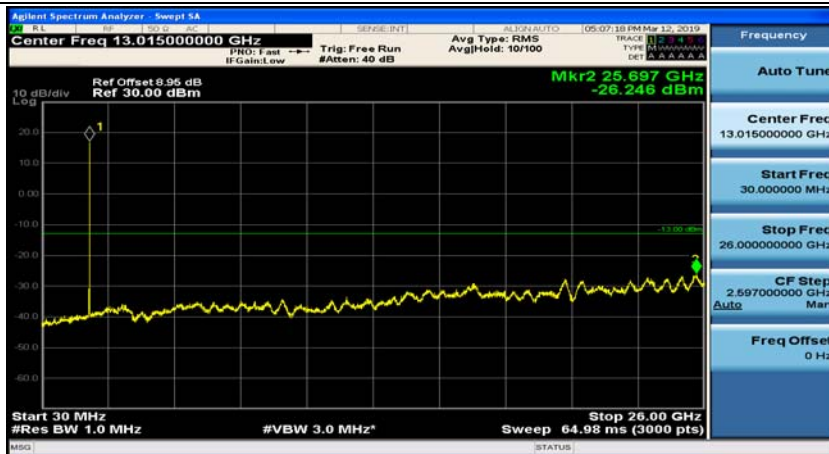

(Channel Bandwidth:15 MHz)_HCH_QPSK_1RB#37