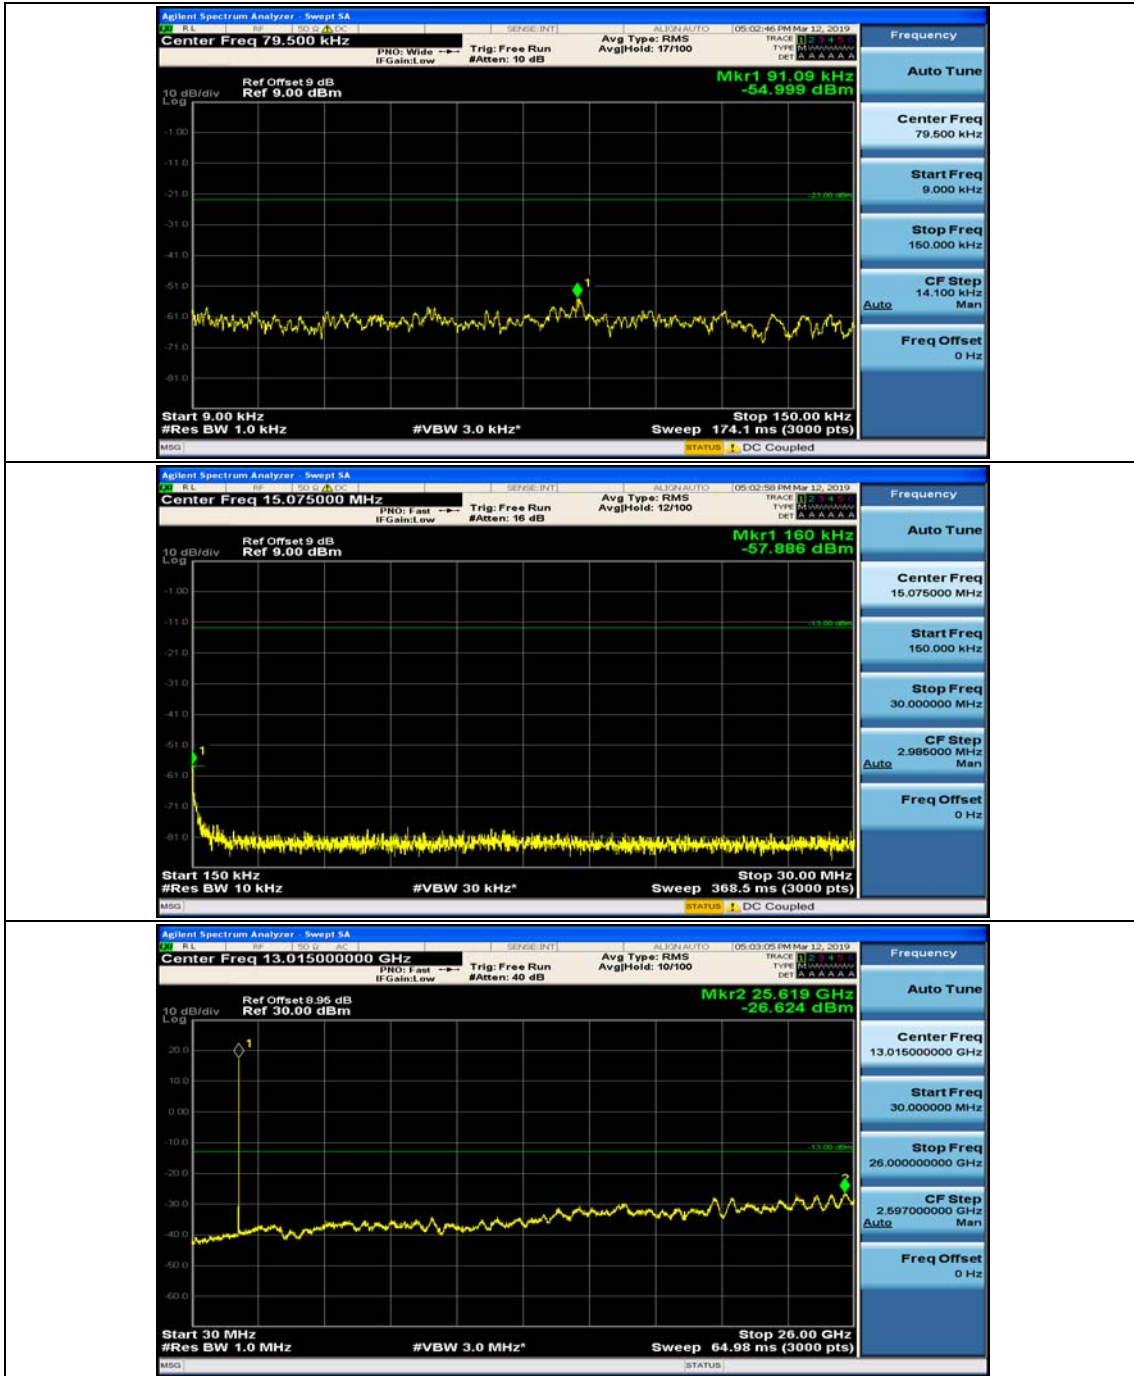

Channel Bandwidth: 10 MHz_HCH_16QAM_1RB#0

Channel Bandwidth: 10 MHz_HCH_16QAM_1RB#24

Channel Bandwidth: 15 MHz

(Channel Bandwidth:15 MHz)_MCH_QPSK_1RB#0

(Channel Bandwidth:15 MHz)_MCH_QPSK_1RB#37

(Channel Bandwidth:15 MHz)_HCH_QPSK_1RB#0

(Channel Bandwidth:15 MHz)_HCH_QPSK_1RB#37