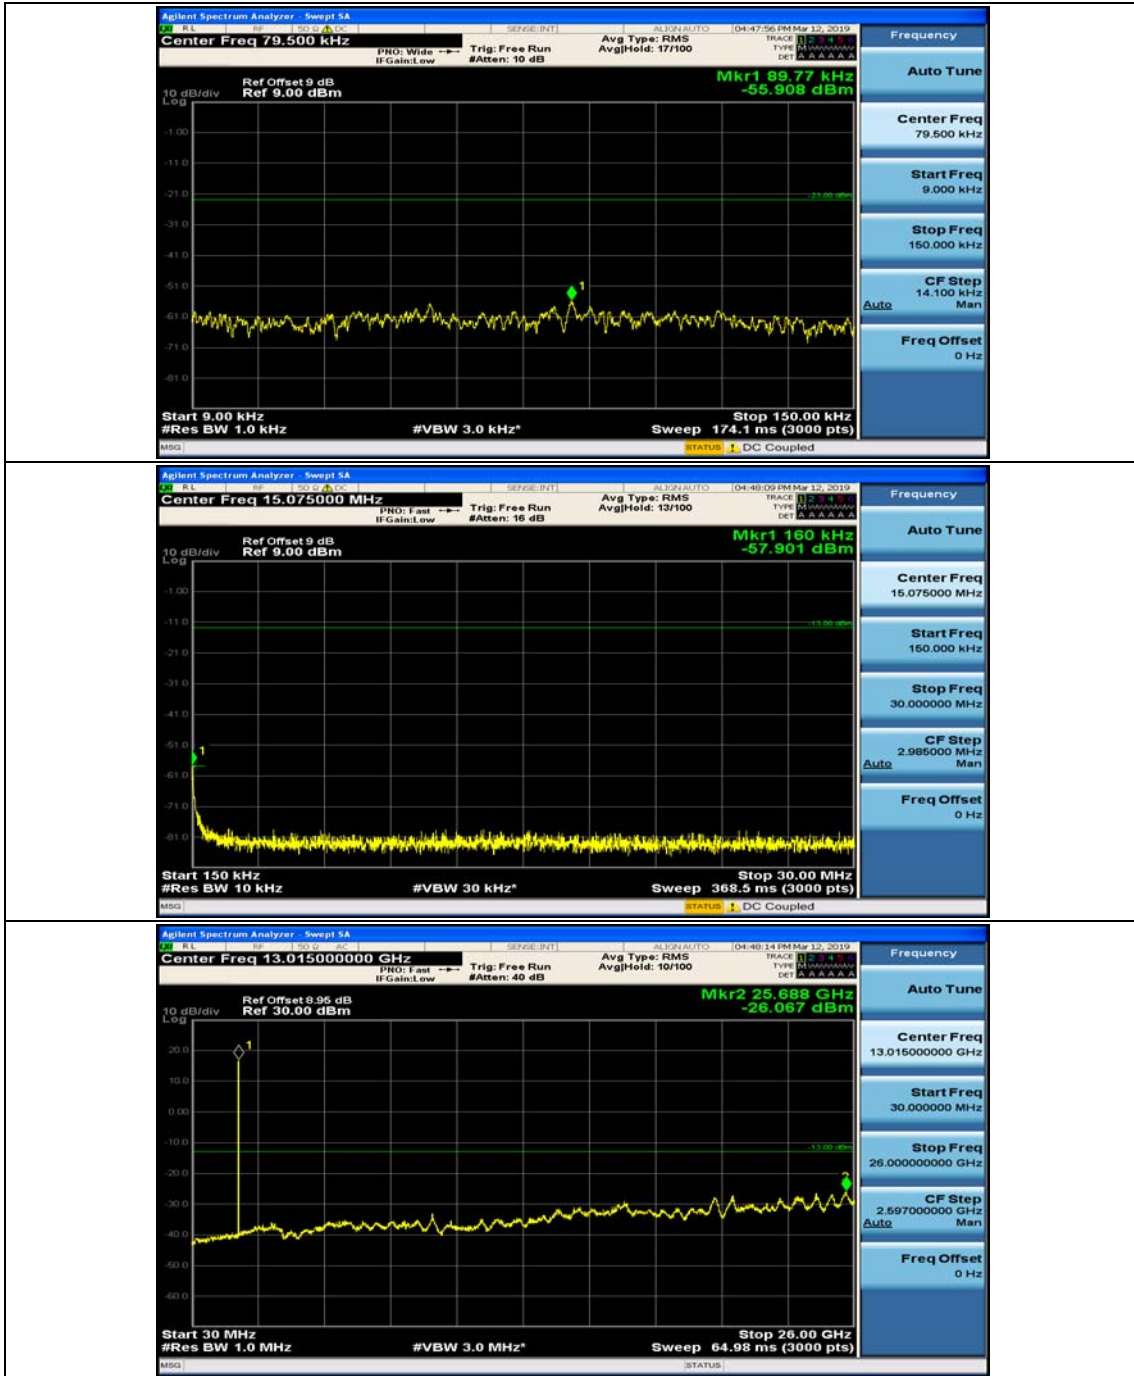

(Channel Bandwidth: 3 MHz)_HCH_16QAM_1RB#0

(Channel Bandwidth: 3 MHz)_HCH_16QAM_1RB#7

Channel Bandwidth: 5 MHz

(Channel Bandwidth: 5 MHz)_MCH_QPSK_1RB#0

(Channel Bandwidth: 5 MHz)_MCH_QPSK_1RB#12

(Channel Bandwidth: 5 MHz)_HCH_QPSK_1RB#0

(Channel Bandwidth: 5 MHz)_HCH_QPSK_1RB#12

(Channel Bandwidth: 5 MHz)_LCH_16QAM_1RB#0

(Channel Bandwidth: 5 MHz)_LCH_16QAM_1RB#12

(Channel Bandwidth: 5 MHz)_MCH_16QAM_1RB#0

(Channel Bandwidth: 5 MHz)_MCH_16QAM_1RB#12