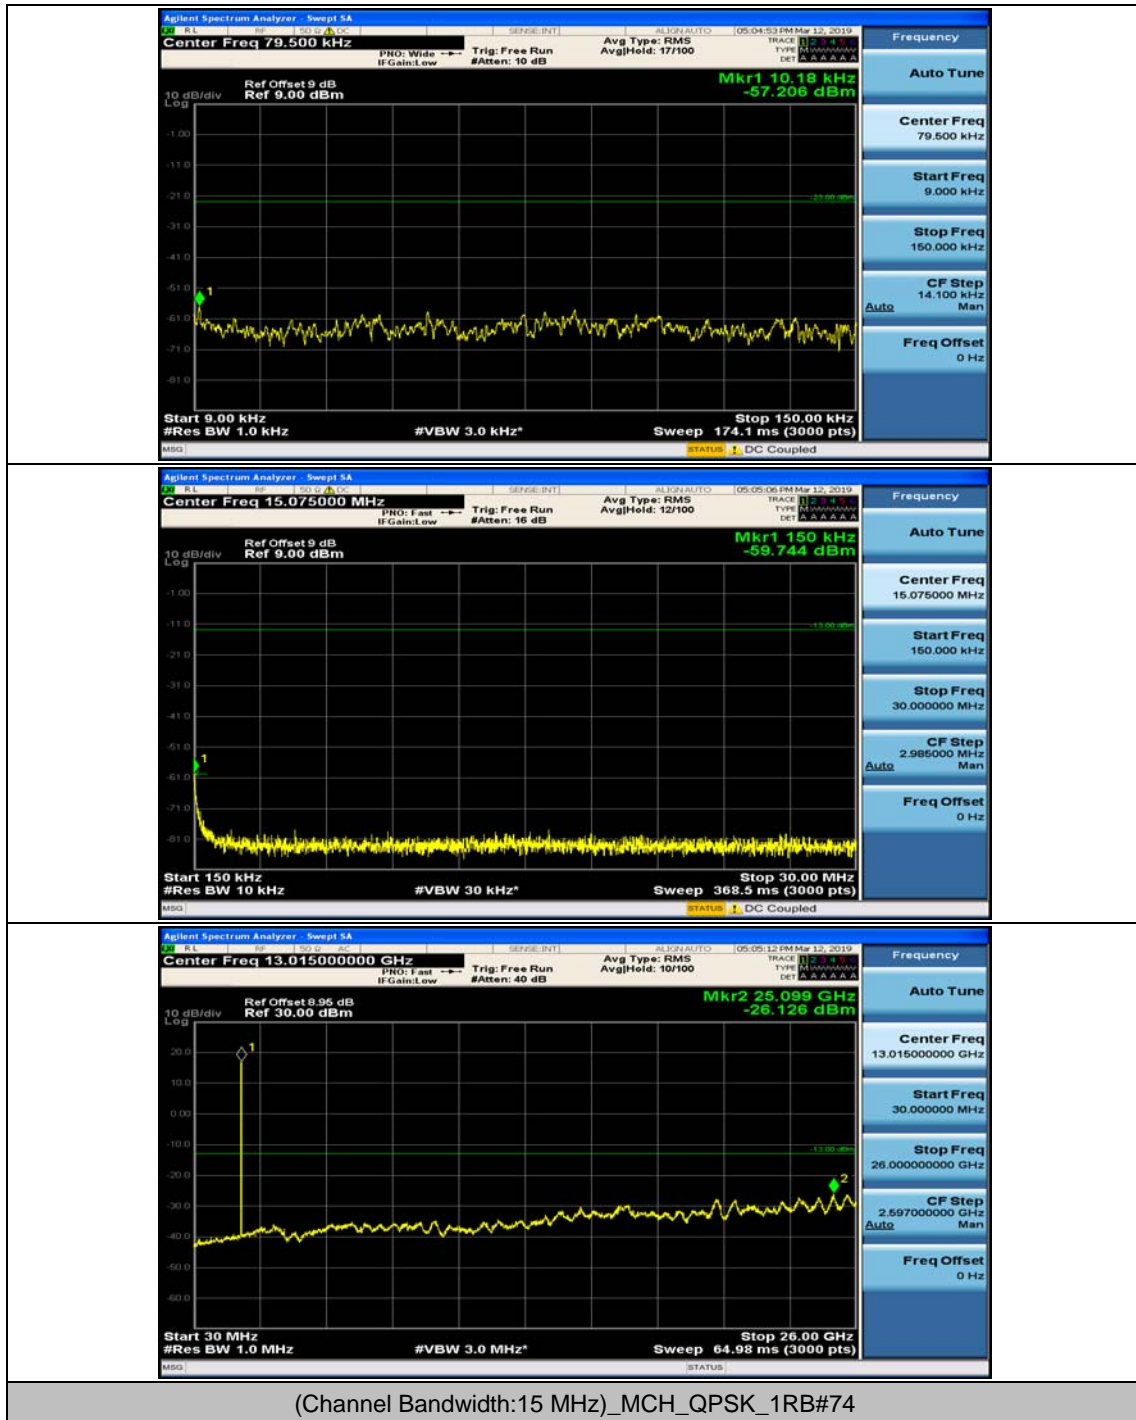

Channel Bandwidth: 10 MHz_HCH_16QAM_1RB#0

Channel Bandwidth: 10 MHz_HCH_16QAM_1RB#24

Channel Bandwidth: 15 MHz

(Channel Bandwidth:15 MHz)_MCH_QPSK_1RB#0

(Channel Bandwidth:15 MHz)_MCH_QPSK_1RB#37

(Channel Bandwidth:15 MHz)_HCH_QPSK_1RB#0

(Channel Bandwidth:15 MHz)_HCH_QPSK_1RB#37