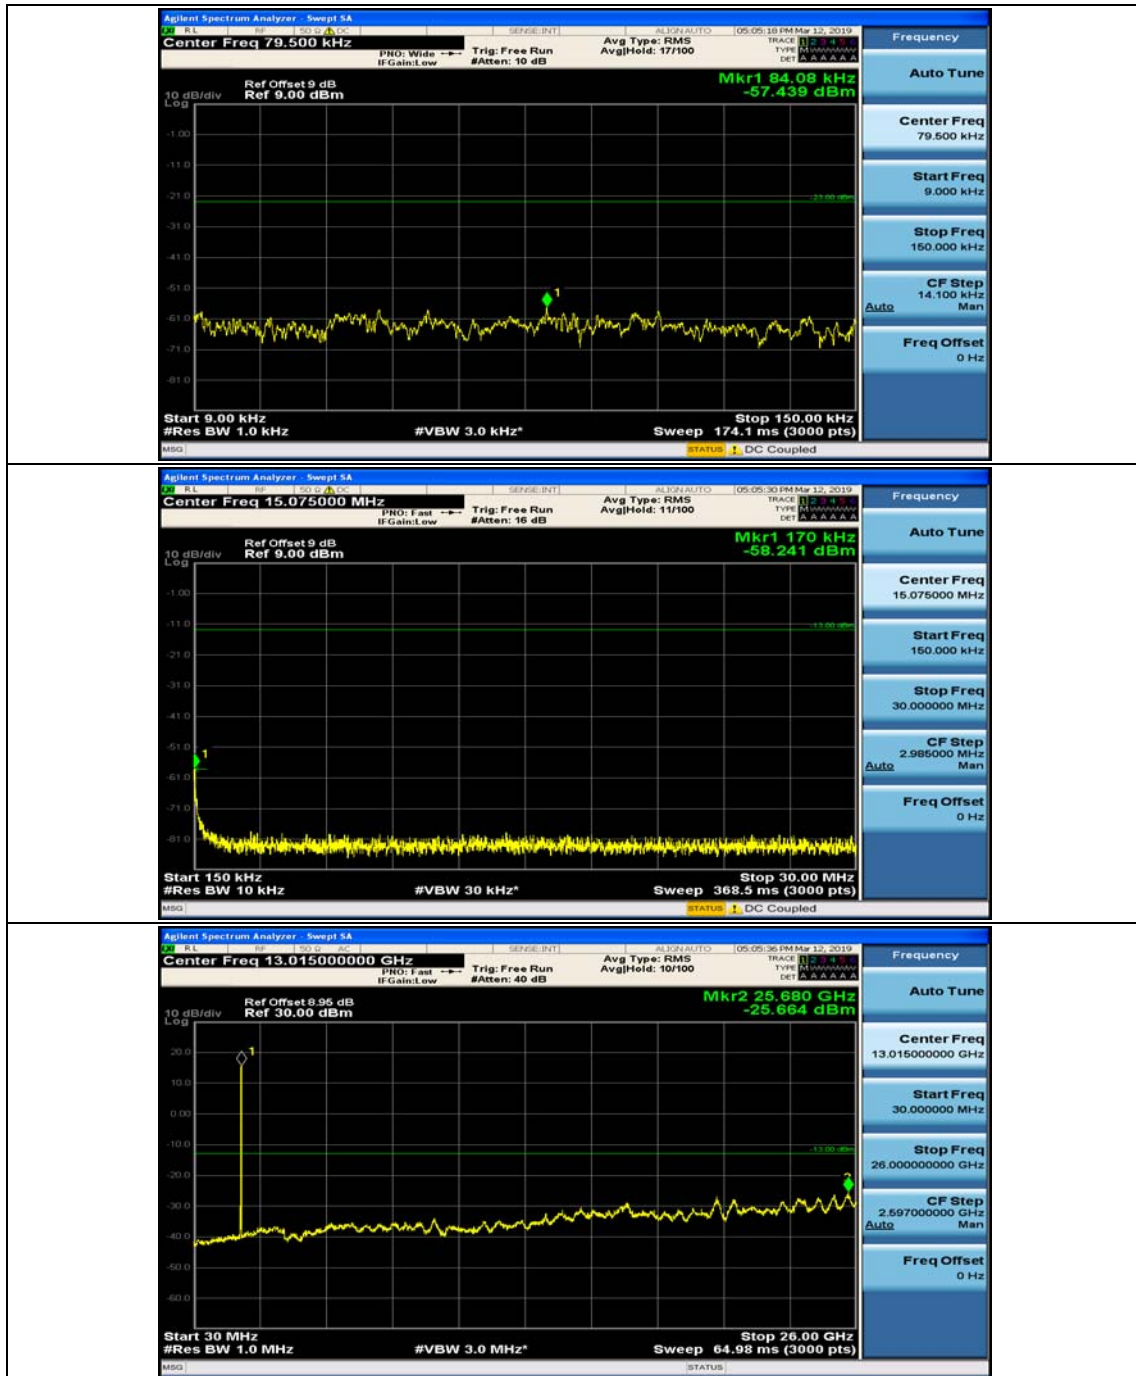

Channel Bandwidth: 10 MHz_HCH_QPSK_1RB#24

Channel Bandwidth: 10 MHz_LCH_16QAM_1RB#0

Channel Bandwidth: 10 MHz_LCH_16QAM_1RB#24

Channel Bandwidth: 10 MHz_MCH_16QAM_1RB#0

Channel Bandwidth: 10 MHz_MCH_16QAM_1RB#24

Channel Bandwidth: 10 MHz_HCH_16QAM_1RB#0

Channel Bandwidth: 10 MHz_HCH_16QAM_1RB#24

Channel Bandwidth: 15 MHz

(Channel Bandwidth:15 MHz)_MCH_QPSK_1RB#0

(Channel Bandwidth:15 MHz)_MCH_QPSK_1RB#37

(Channel Bandwidth:15 MHz)_HCH_QPSK_1RB#0

(Channel Bandwidth:15 MHz)_HCH_QPSK_1RB#37