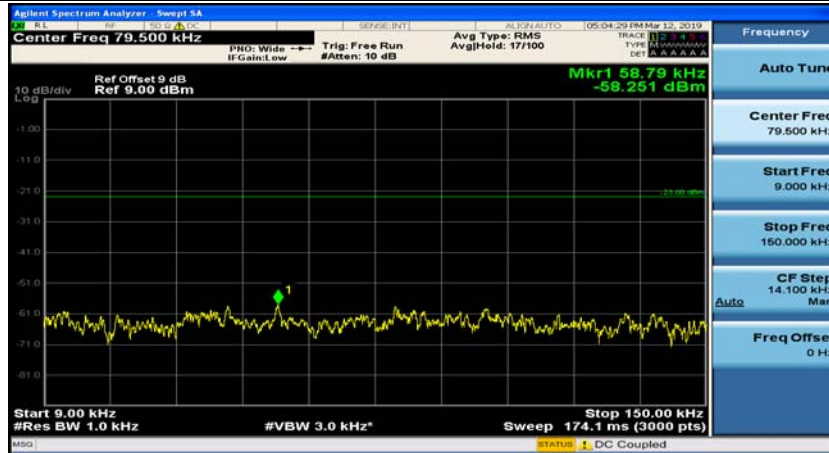

(Channel Bandwidth:15 MHz)_MCH_QPSK_1RB#0

(Channel Bandwidth:15 MHz)_MCH_QPSK_1RB#37