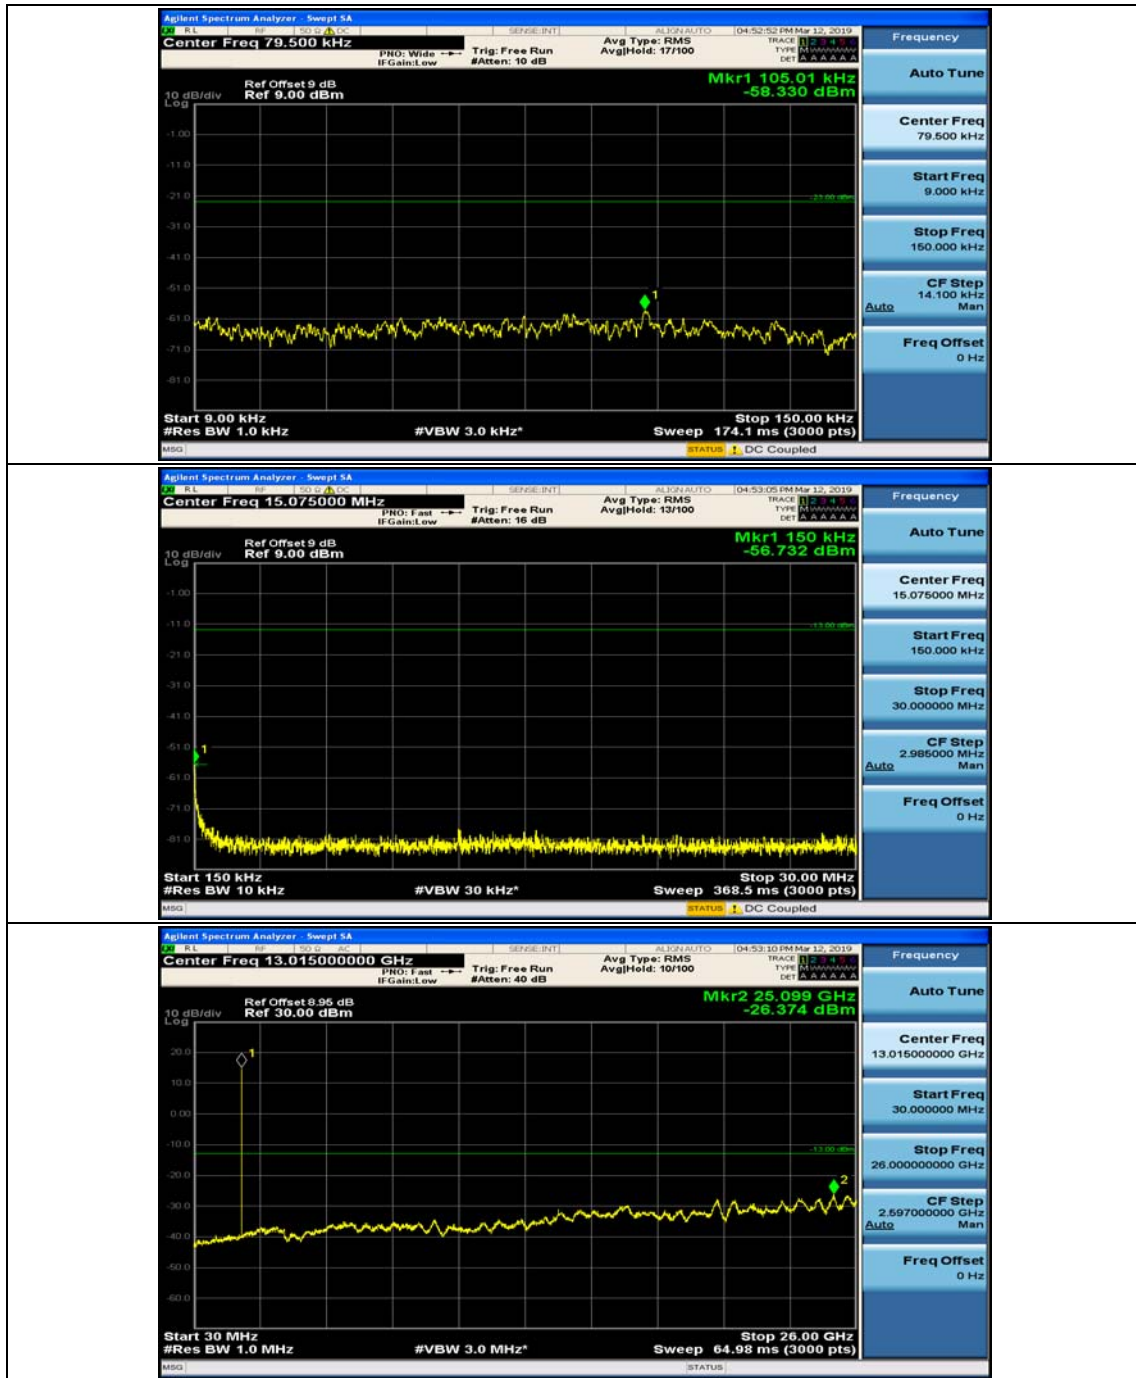

(Channel Bandwidth: 3 MHz)_HCH_16QAM_1RB#0

(Channel Bandwidth: 3 MHz)_HCH_16QAM_1RB#7

Channel Bandwidth: 5 MHz

(Channel Bandwidth: 5 MHz)_MCH_QPSK_1RB#0

(Channel Bandwidth: 5 MHz)_MCH_QPSK_1RB#12

(Channel Bandwidth: 5 MHz)_HCH_QPSK_1RB#0

(Channel Bandwidth: 5 MHz)_HCH_QPSK_1RB#12

(Channel Bandwidth: 5 MHz)_LCH_16QAM_1RB#0

(Channel Bandwidth: 5 MHz)_LCH_16QAM_1RB#12

(Channel Bandwidth: 5 MHz)_MCH_16QAM_1RB#0

(Channel Bandwidth: 5 MHz)_MCH_16QAM_1RB#12