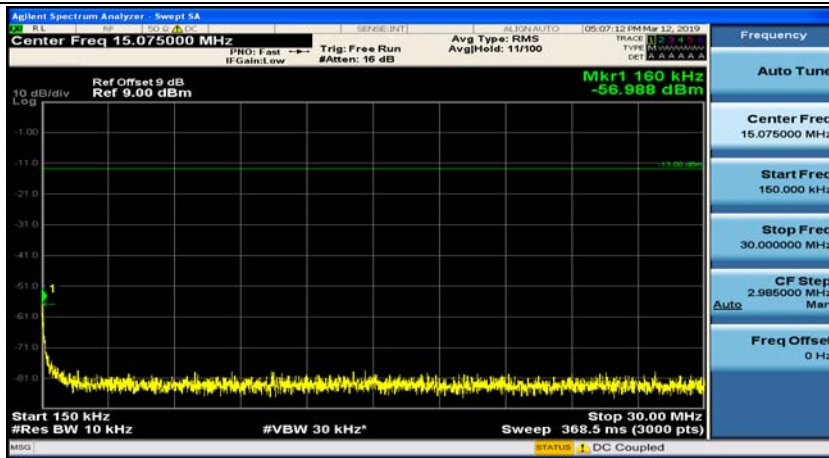

(Channel Bandwidth:15 MHz)_HCH_QPSK_1RB#37