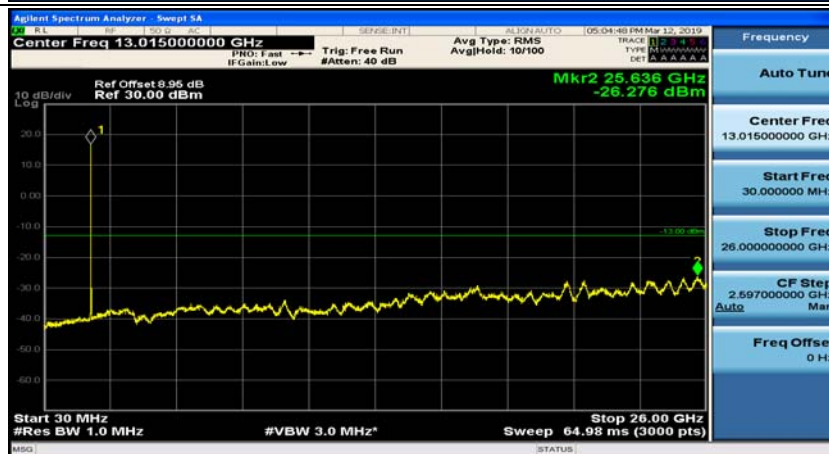

(Channel Bandwidth:15 MHz)_MCH_QPSK_1RB#0

(Channel Bandwidth:15 MHz)_MCH_QPSK_1RB#37