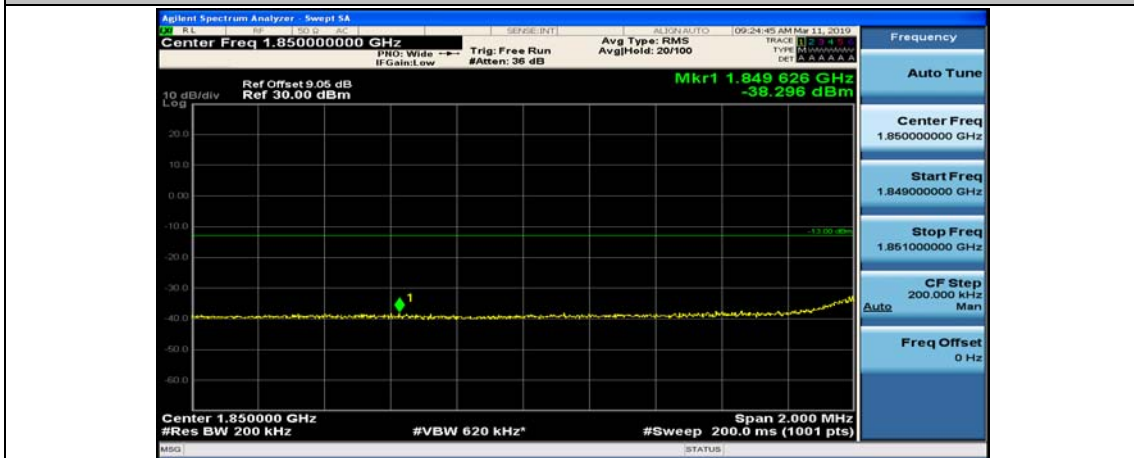

(Channel Bandwidth:15 MHz)_HCH_16QAM_37RB#38

(Channel Bandwidth:15 MHz)_HCH_16QAM_75RB#0

Channel Bandwidth: 20 MHz

(Channel Bandwidth:20 MHz)_LCH_QPSK_1RB#49

(Channel Bandwidth:20 MHz)_LCH_QPSK_1RB#99

(Channel Bandwidth:20 MHz)_LCH_QPSK_50RB#0

(Channel Bandwidth:20 MHz)_LCH_QPSK_50RB#25

(Channel Bandwidth:20 MHz)_LCH_QPSK_50RB#50

(Channel Bandwidth:20 MHz)_LCH_QPSK_100RB#0

(Channel Bandwidth:20 MHz)_HCH_QPSK_1RB#0

(Channel Bandwidth:20 MHz)_HCH_QPSK_1RB#49