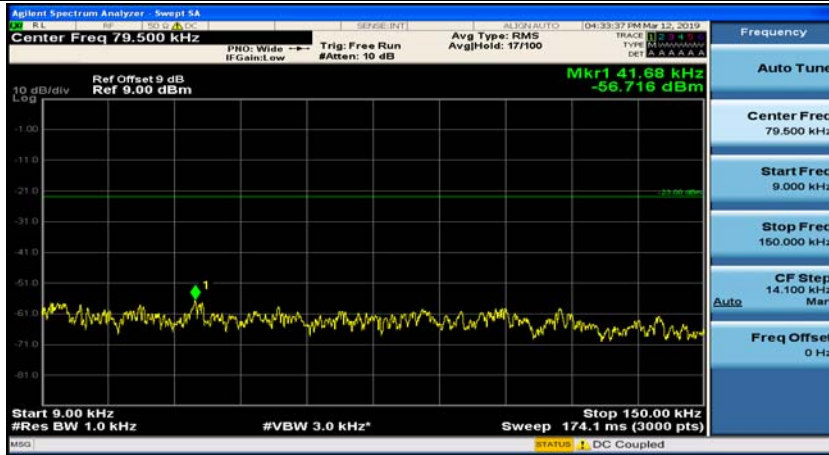

(Channel Bandwidth: 1.4 MHz)_LCH_16QAM_1RB#0