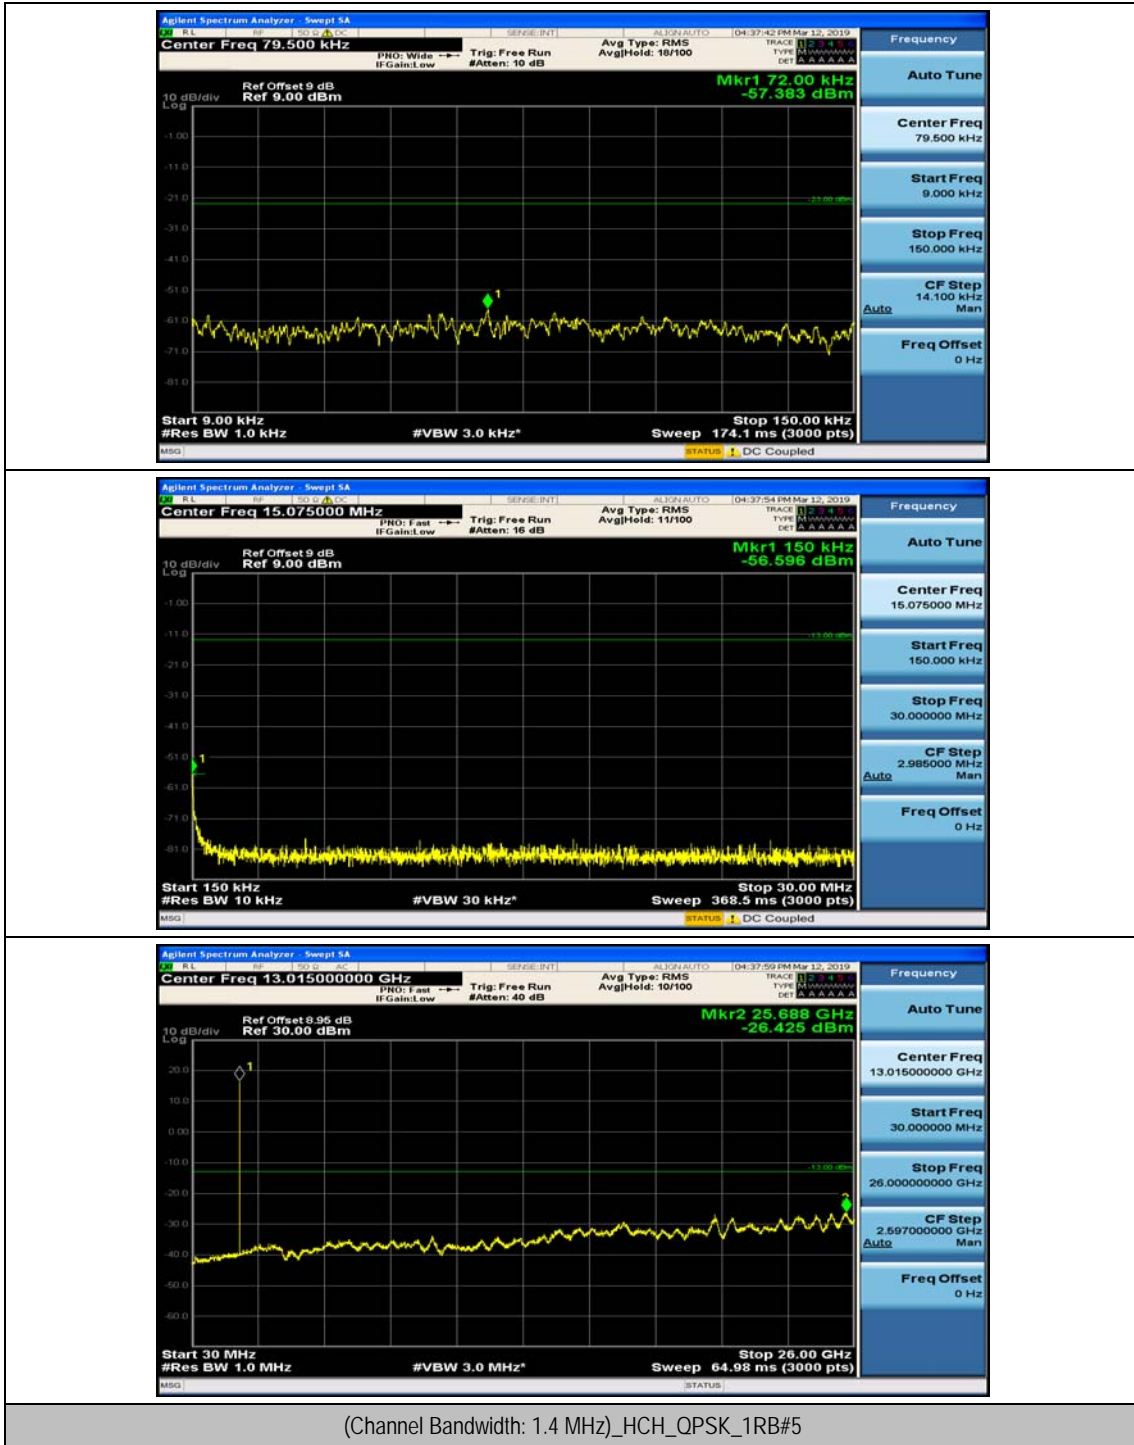

Test Graphs

Channel Bandwidth: 1.4 MHz

(Channel Bandwidth: 1.4 MHz)_MCH_QPSK_1RB#0

(Channel Bandwidth: 1.4 MHz)_MCH_QPSK_1RB#3

(Channel Bandwidth: 1.4 MHz)_HCH_QPSK_1RB#0

(Channel Bandwidth: 1.4 MHz)_HCH_QPSK_1RB#3