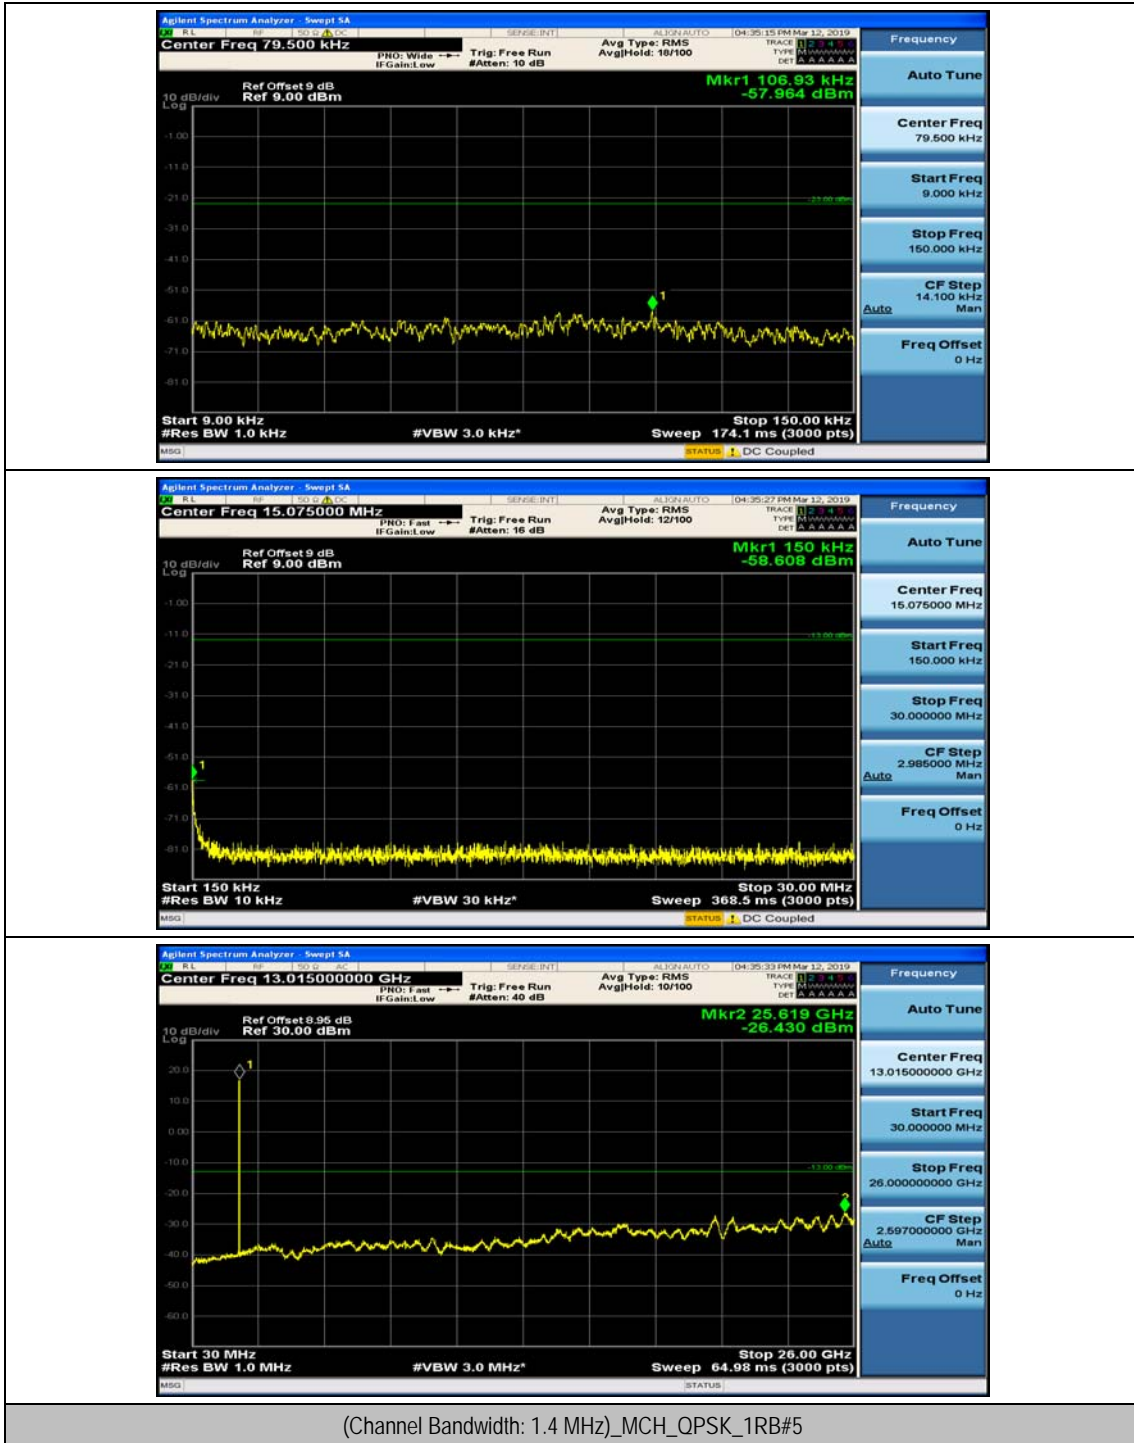

Test Graphs

Channel Bandwidth: 1.4 MHz

(Channel Bandwidth: 1.4 MHz)_MCH_QPSK_1RB#0

(Channel Bandwidth: 1.4 MHz)_MCH_QPSK_1RB#3

(Channel Bandwidth: 1.4 MHz)_HCH_QPSK_1RB#0

(Channel Bandwidth: 1.4 MHz)_HCH_QPSK_1RB#3