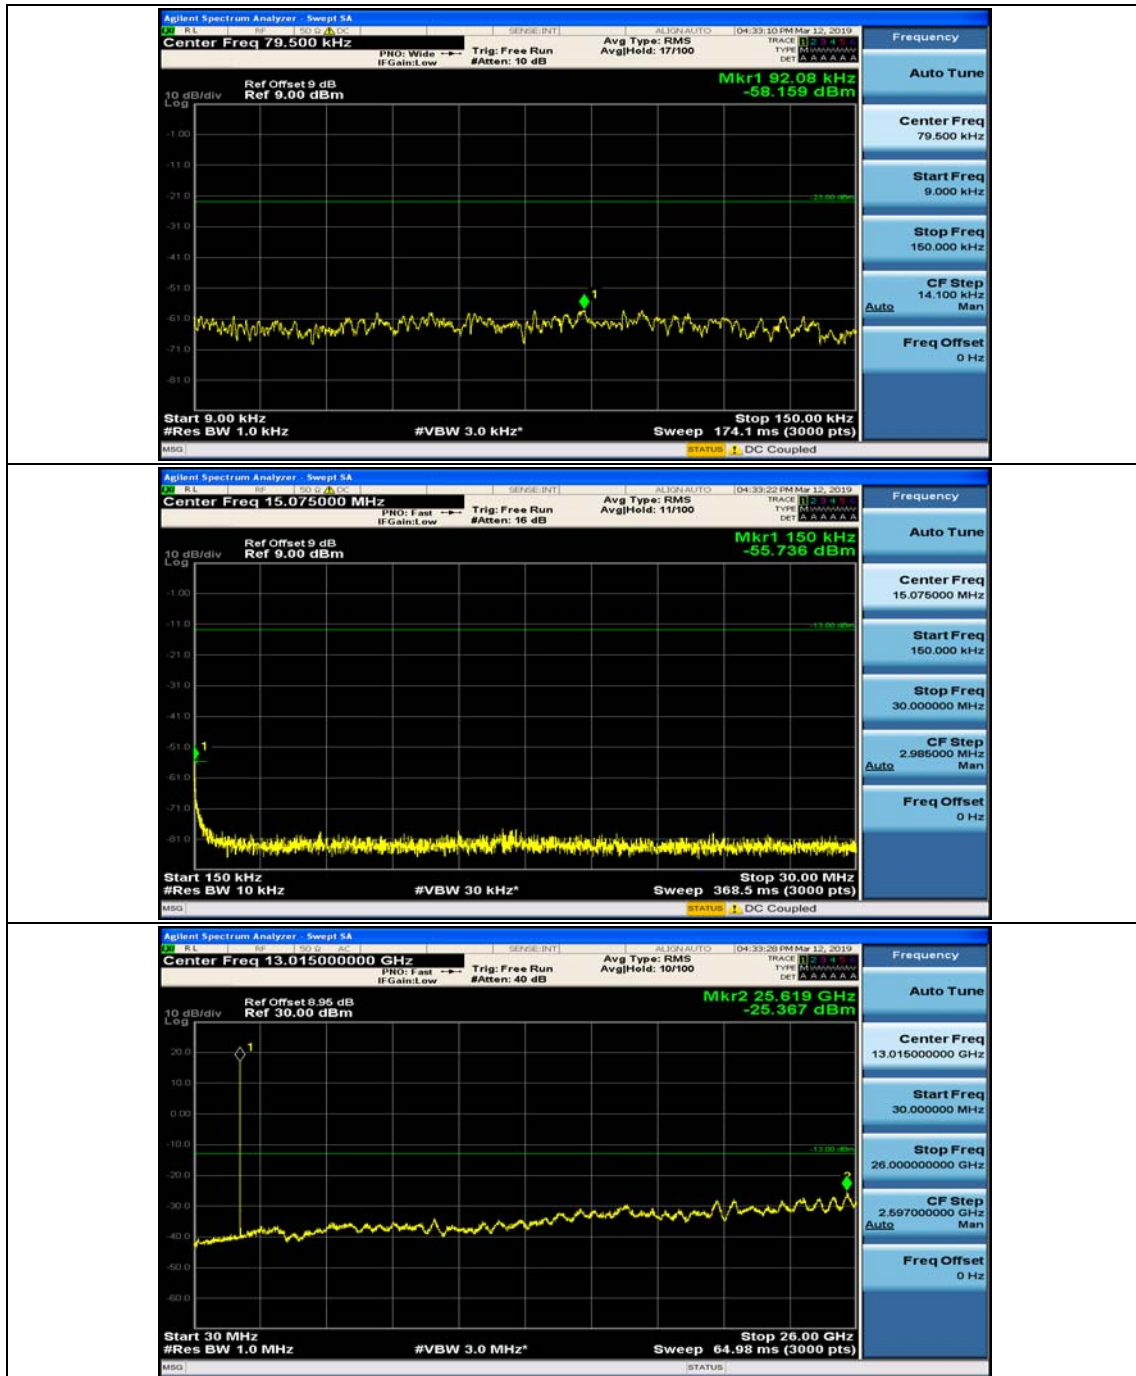

(Channel Bandwidth:20 MHz)_HCH_16QAM_50RB#0

(Channel Bandwidth:20 MHz)_HCH_16QAM_50RB#25

(Channel Bandwidth:20 MHz)_HCH_16QAM_50RB#50

(Channel Bandwidth:20 MHz)_HCH_16QAM_100RB#0

Appendix E: Conducted Spurious Emission

Test Graphs

Channel Bandwidth: 1.4 MHz

(Channel Bandwidth: 1.4 MHz)_MCH_QPSK_1RB#0

(Channel Bandwidth: 1.4 MHz)_MCH_QPSK_1RB#3

(Channel Bandwidth: 1.4 MHz)_HCH_QPSK_1RB#0

(Channel Bandwidth: 1.4 MHz)_HCH_QPSK_1RB#3