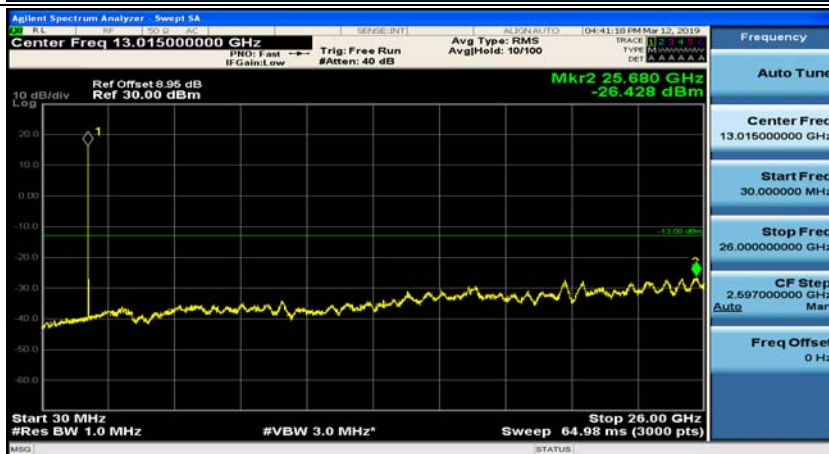

(Channel Bandwidth: 3 MHz)_LCH_16QAM_1RB#7