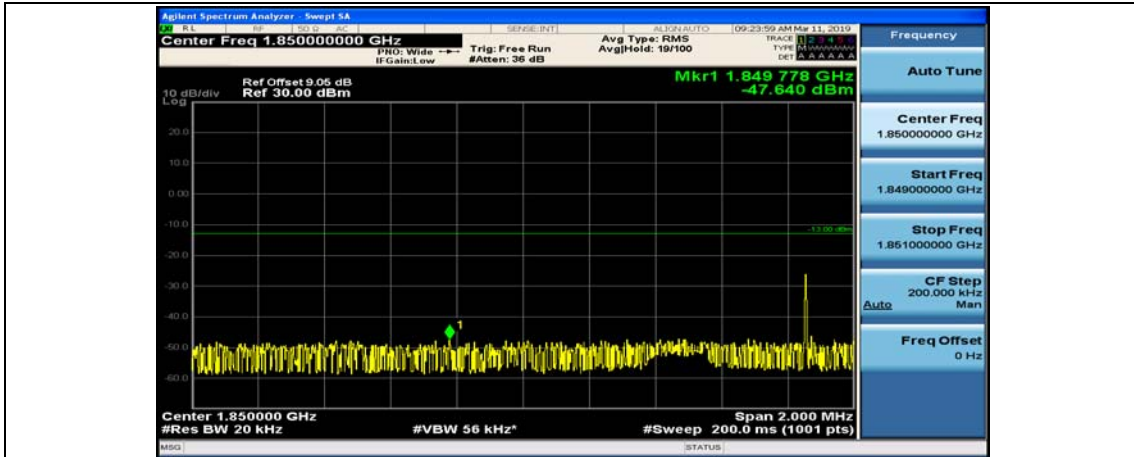

(Channel Bandwidth:15 MHz)_HCH_16QAM_37RB#38

(Channel Bandwidth:15 MHz)_HCH_16QAM_75RB#0

Channel Bandwidth: 20 MHz

(Channel Bandwidth:20 MHz)_LCH_QPSK_1RB#49

(Channel Bandwidth:20 MHz)_LCH_QPSK_1RB#99

(Channel Bandwidth:20 MHz)_LCH_QPSK_50RB#0