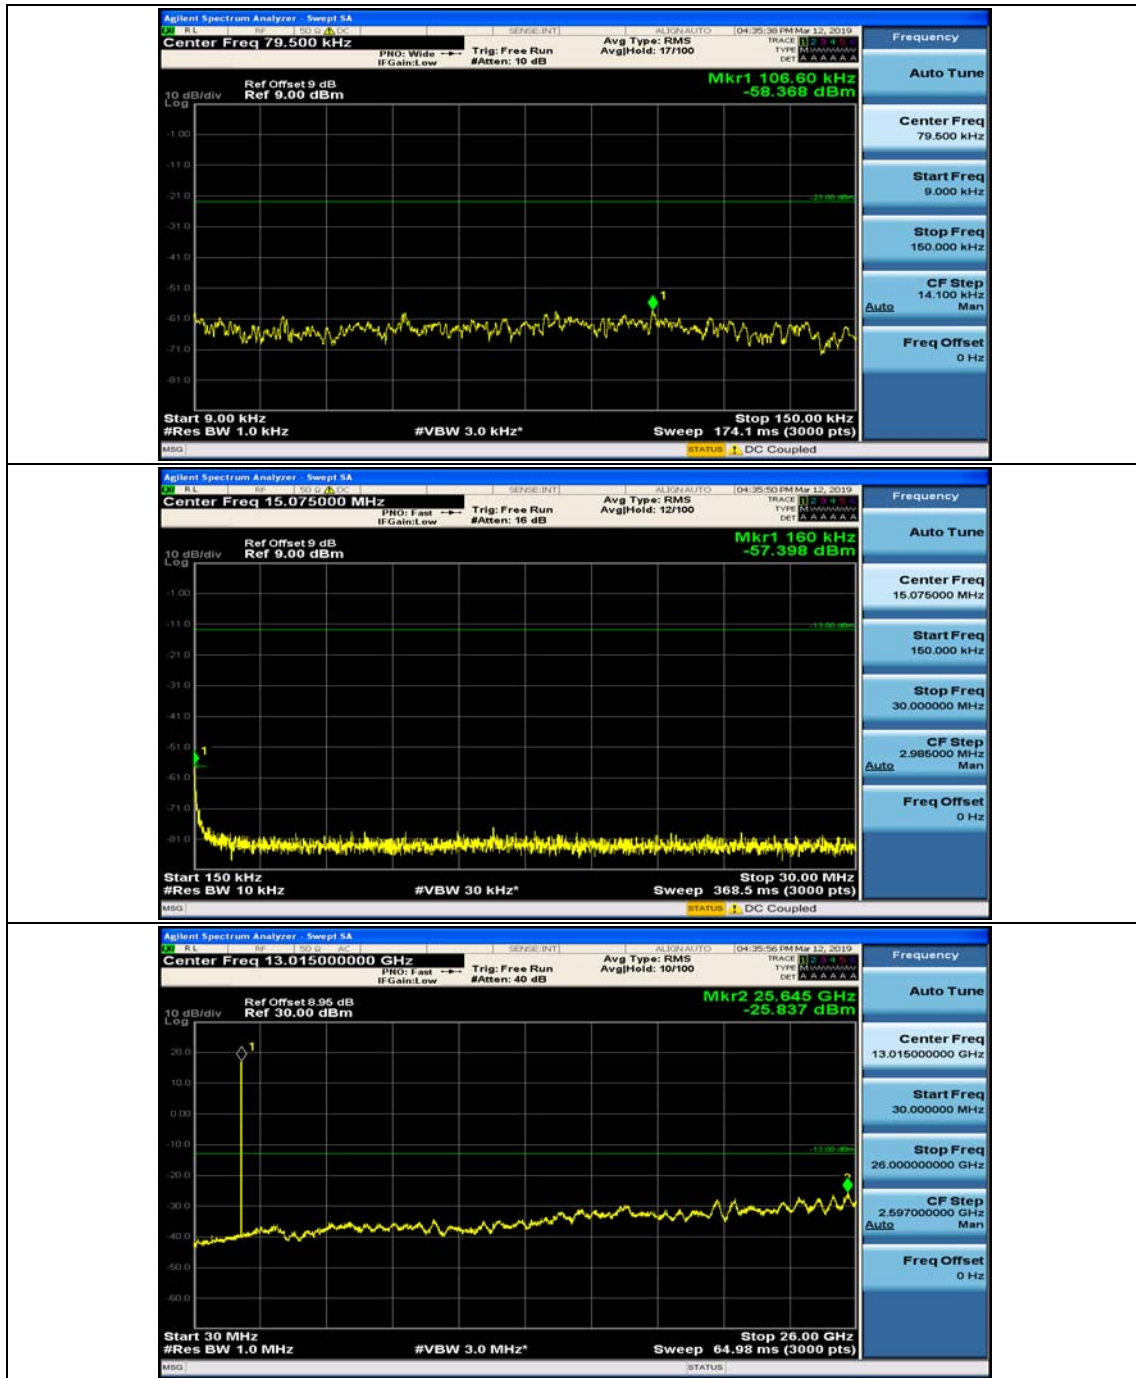

Test Graphs

Channel Bandwidth: 1.4 MHz

(Channel Bandwidth: 1.4 MHz)_MCH_QPSK_1RB#0

(Channel Bandwidth: 1.4 MHz)_MCH_QPSK_1RB#3

(Channel Bandwidth: 1.4 MHz)_HCH_QPSK_1RB#0

(Channel Bandwidth: 1.4 MHz)_HCH_QPSK_1RB#3