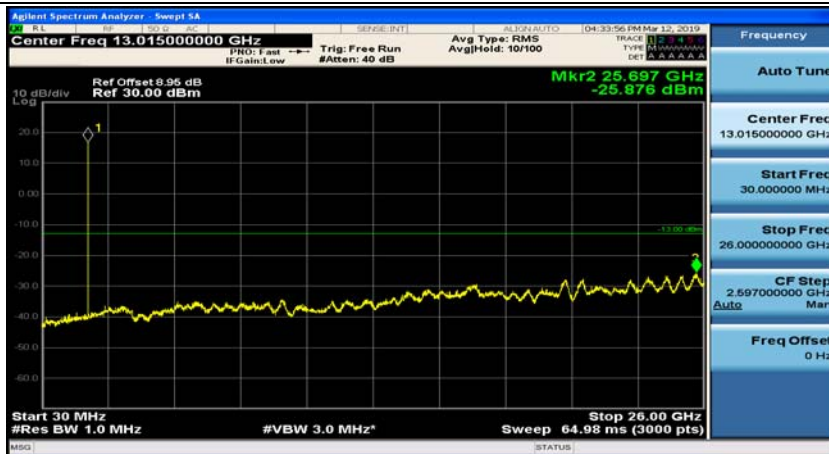

(Channel Bandwidth: 1.4 MHz)_LCH_16QAM_1RB#0