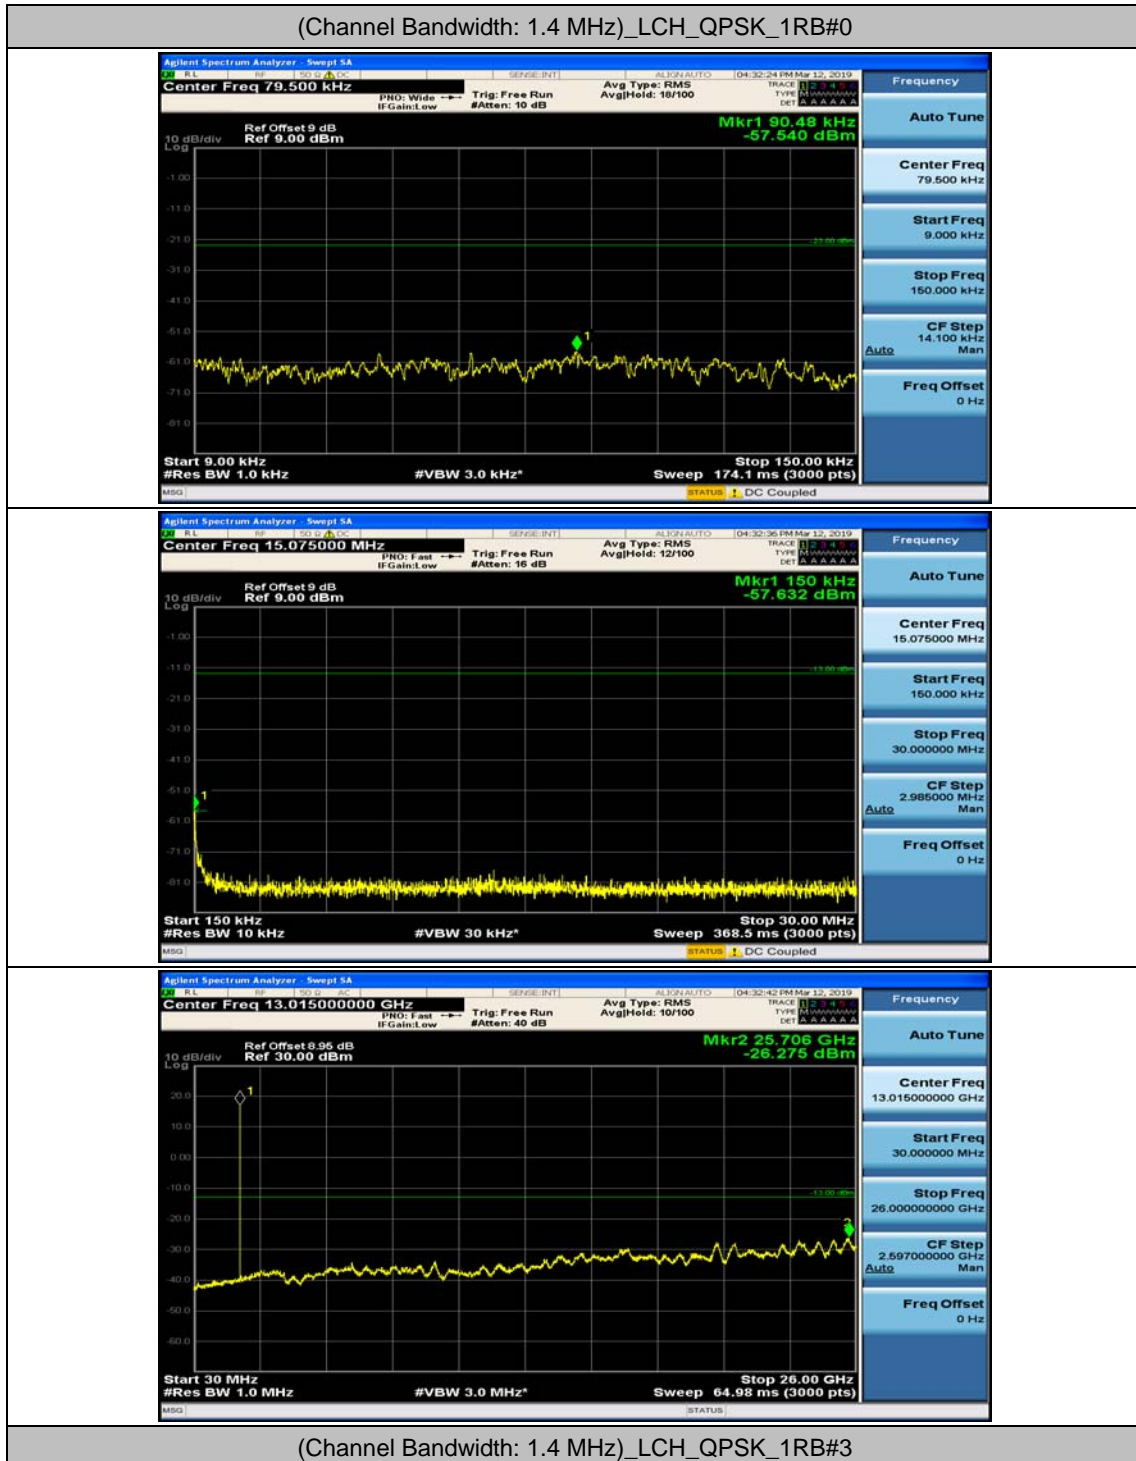

Appendix E: Conducted Spurious Emission

Test Graphs

Channel Bandwidth: 1.4 MHz