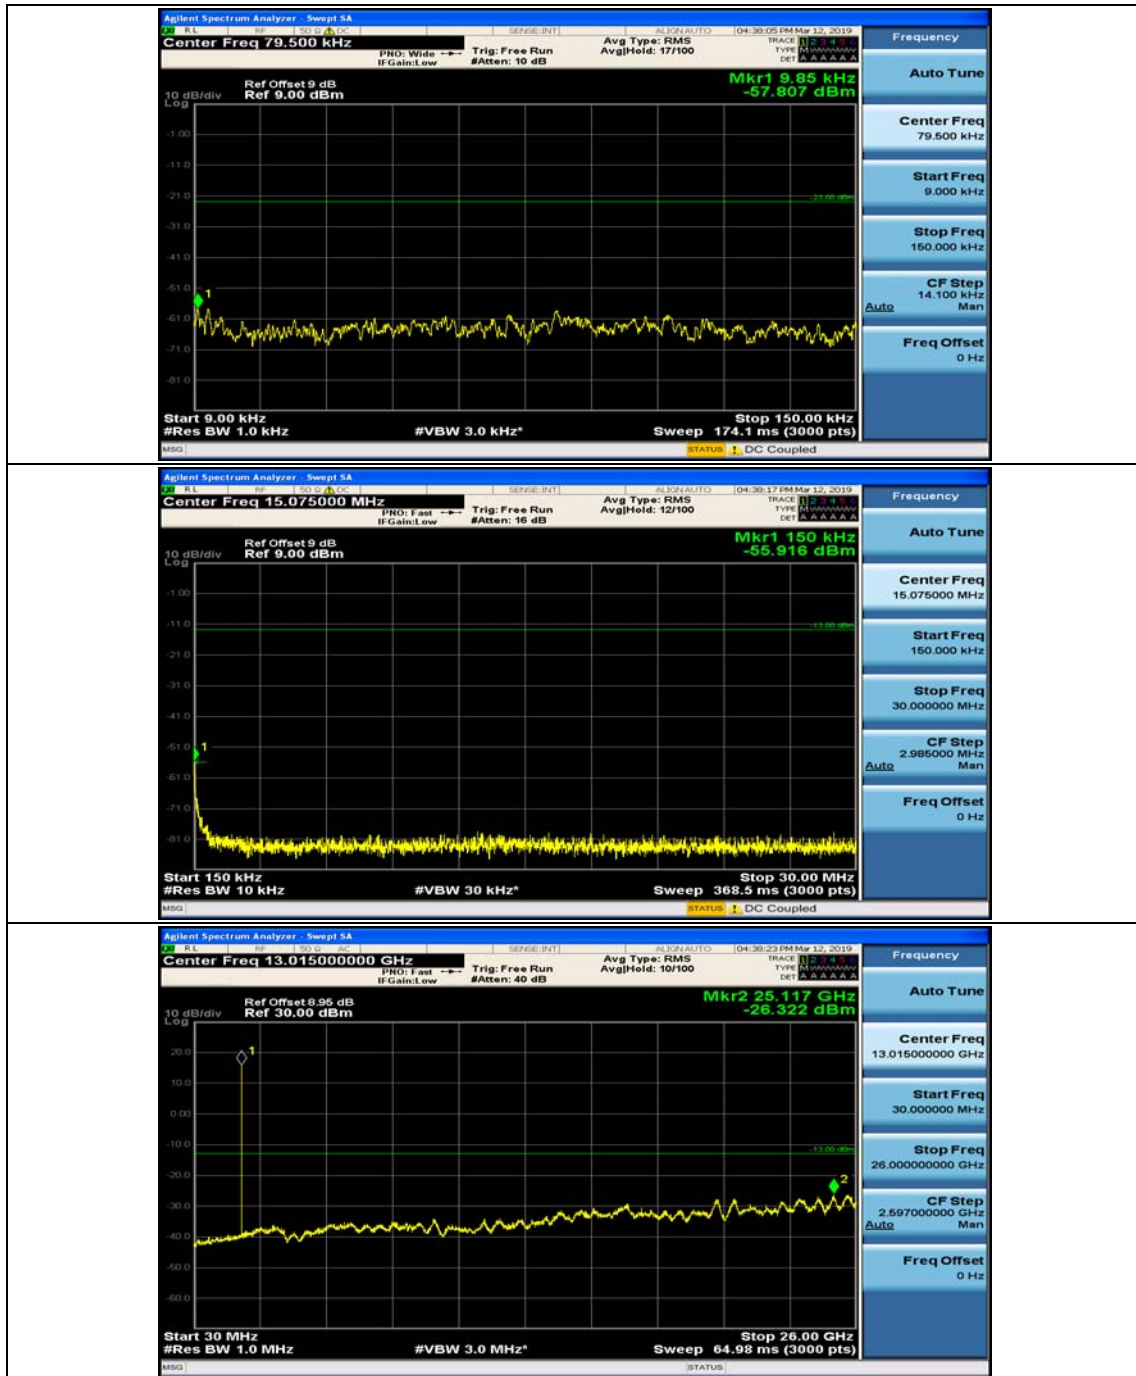

Test Graphs

Channel Bandwidth: 1.4 MHz

(Channel Bandwidth: 1.4 MHz)_MCH_QPSK_1RB#0

(Channel Bandwidth: 1.4 MHz)_MCH_QPSK_1RB#3

(Channel Bandwidth: 1.4 MHz)_HCH_QPSK_1RB#0

(Channel Bandwidth: 1.4 MHz)_HCH_QPSK_1RB#3