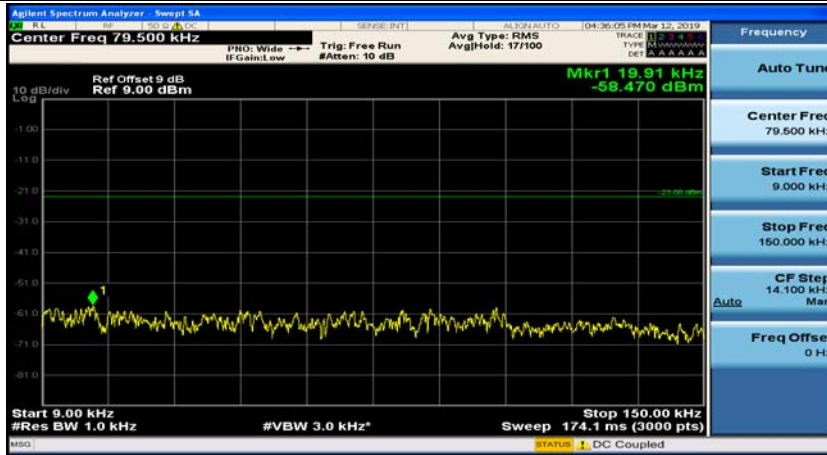

(Channel Bandwidth: 1.4 MHz)_LCH_16QAM_1RB#0

(Channel Bandwidth: 1.4 MHz)_LCH_16QAM_1RB#3

(Channel Bandwidth: 1.4 MHz)_MCH_16QAM_1RB#0

(Channel Bandwidth: 1.4 MHz)_MCH_16QAM_1RB#3

(Channel Bandwidth: 1.4 MHz)_HCH_16QAM_1RB#0