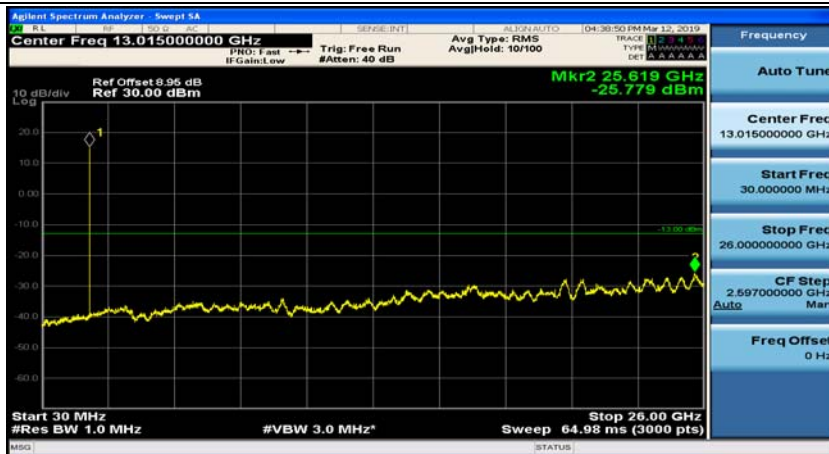

(Channel Bandwidth: 1.4 MHz)_LCH_16QAM_1RB#0

(Channel Bandwidth: 1.4 MHz)_LCH_16QAM_1RB#3

(Channel Bandwidth: 1.4 MHz)_MCH_16QAM_1RB#0

(Channel Bandwidth: 1.4 MHz)_MCH_16QAM_1RB#3

(Channel Bandwidth: 1.4 MHz)_HCH_16QAM_1RB#0