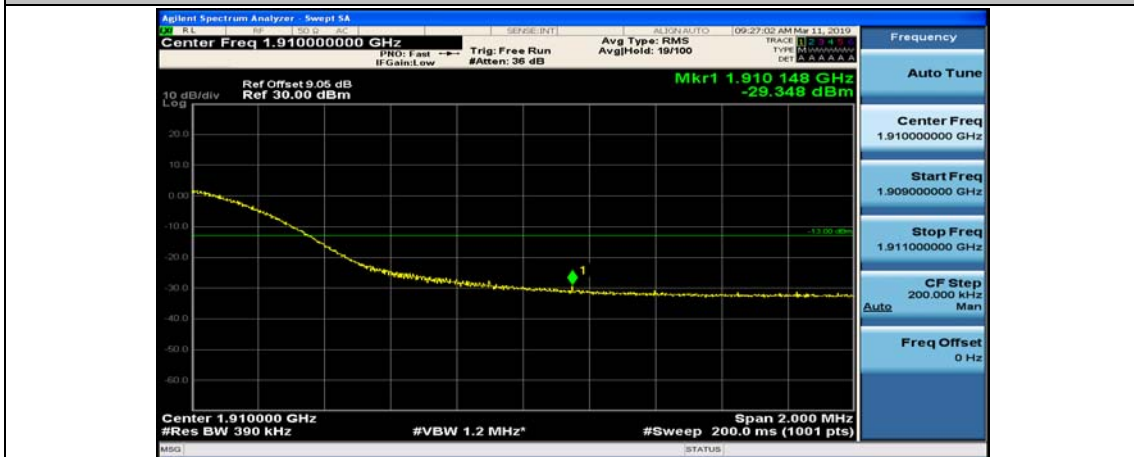

(Channel Bandwidth:20 MHz)_HCH_16QAM_50RB#0

(Channel Bandwidth:20 MHz)_HCH_16QAM_50RB#25

(Channel Bandwidth:20 MHz)_HCH_16QAM_50RB#50

(Channel Bandwidth:20 MHz)_HCH_16QAM_100RB#0

Appendix E: Conducted Spurious Emission