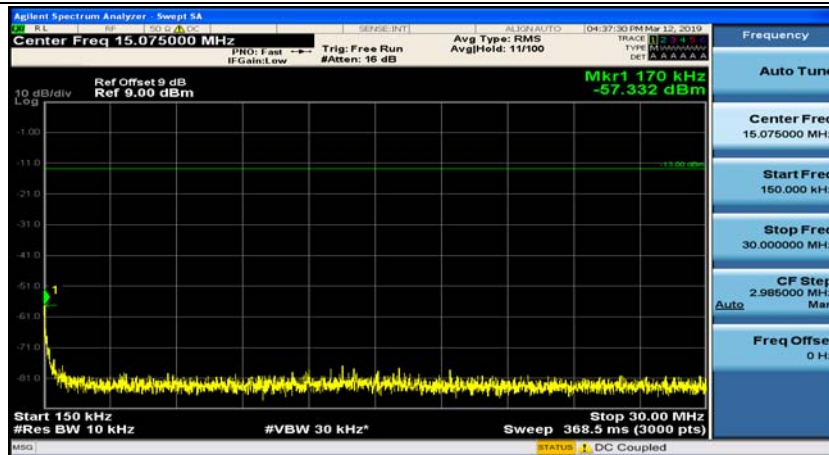

Test Graphs

Channel Bandwidth: 1.4 MHz

(Channel Bandwidth: 1.4 MHz)_MCH_QPSK_1RB#0

(Channel Bandwidth: 1.4 MHz)_MCH_QPSK_1RB#3

(Channel Bandwidth: 1.4 MHz)_HCH_QPSK_1RB#0

(Channel Bandwidth: 1.4 MHz)_HCH_QPSK_1RB#3