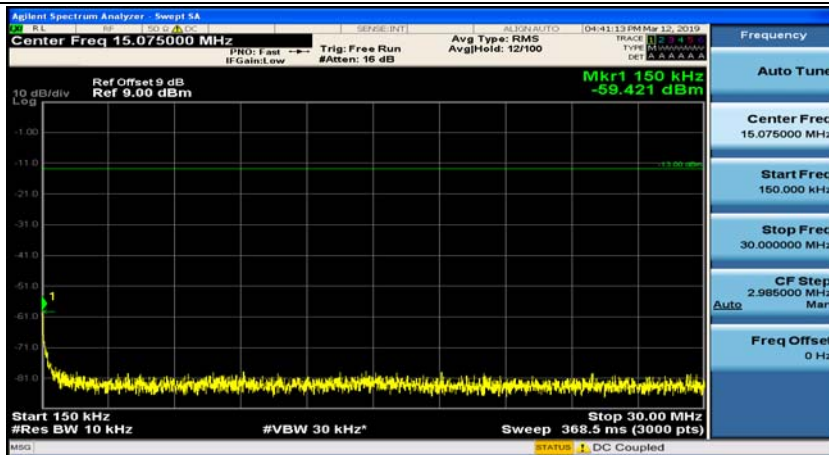

(Channel Bandwidth: 3 MHz)_LCH_16QAM_1RB#7