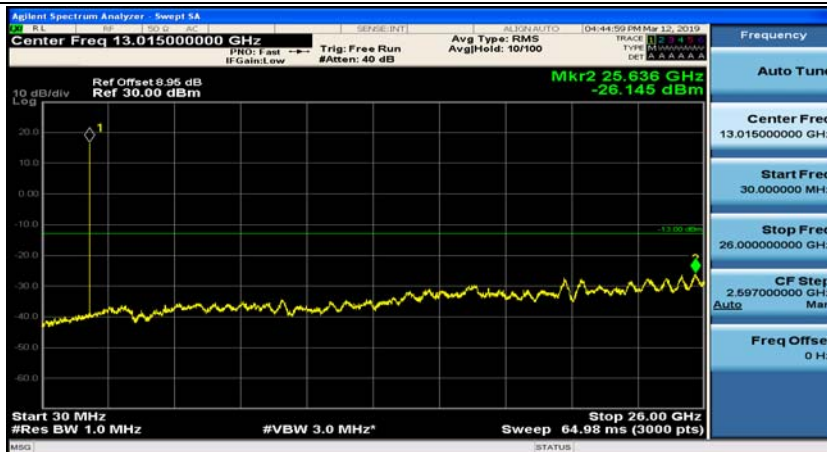

(Channel Bandwidth: 1.4 MHz)_HCH_16QAM_1RB#3

Channel Bandwidth: 3 MHz

(Channel Bandwidth: 3 MHz)_MCH_QPSK_1RB#0

(Channel Bandwidth: 3 MHz)_MCH_QPSK_1RB#7

(Channel Bandwidth: 3 MHz)_HCH_QPSK_1RB#0

(Channel Bandwidth: 3 MHz)_HCH_QPSK_1RB#7