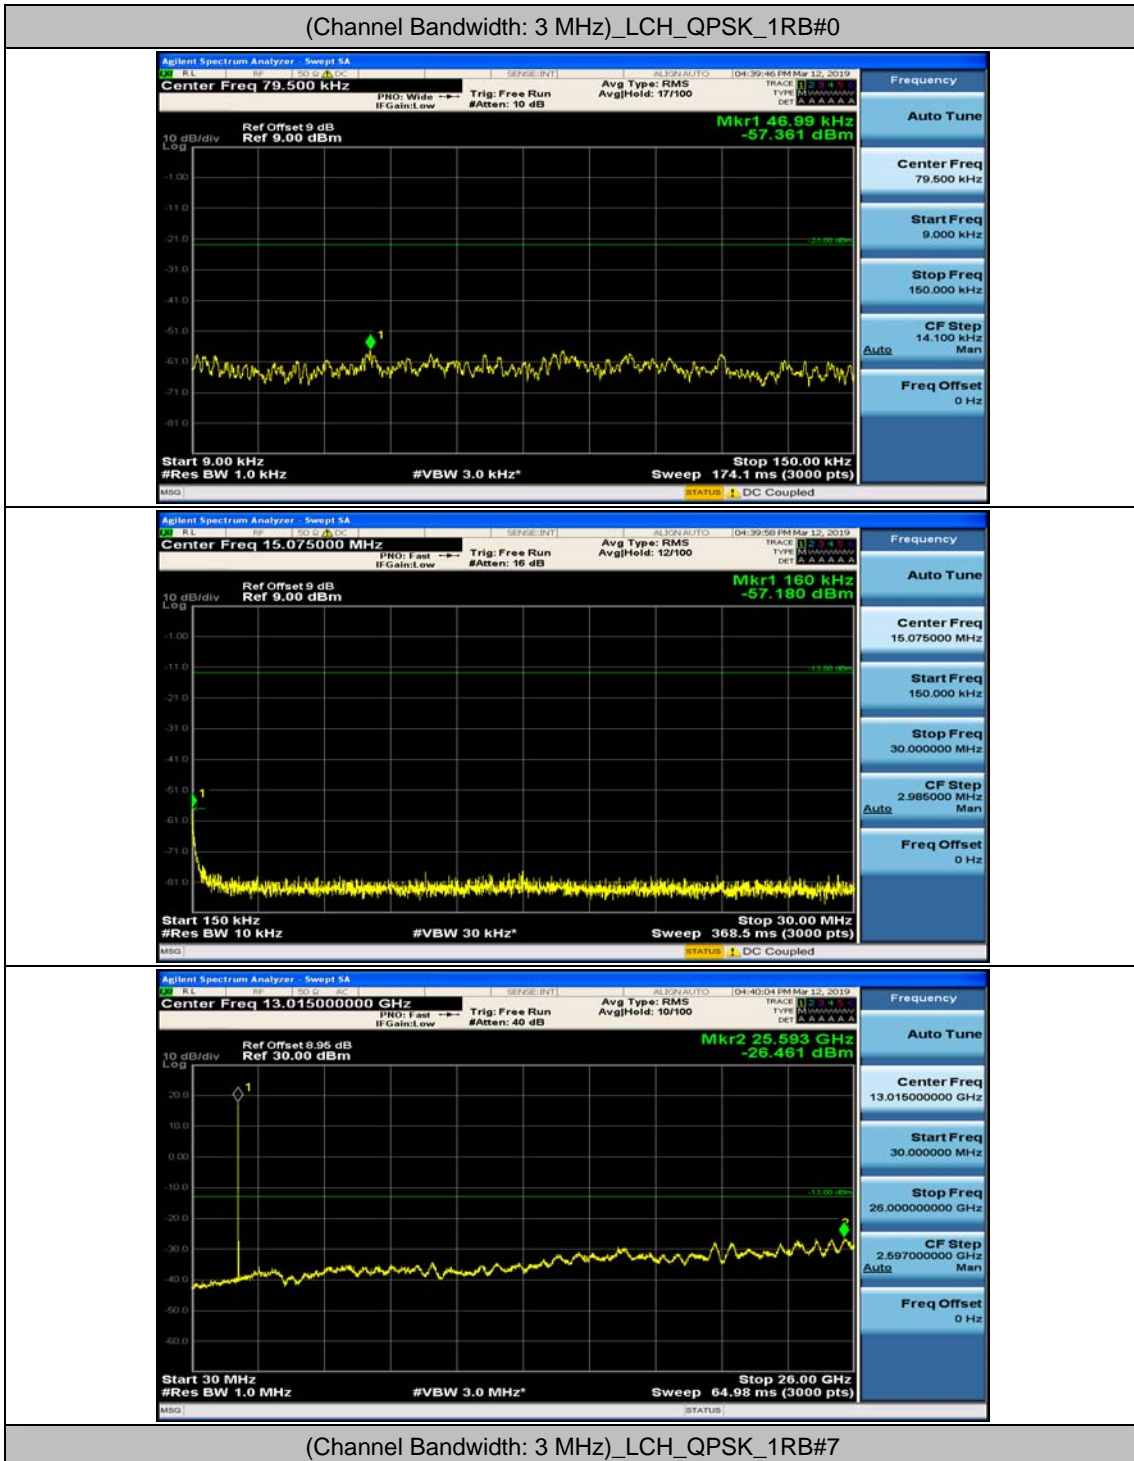

Channel Bandwidth: 3 MHz