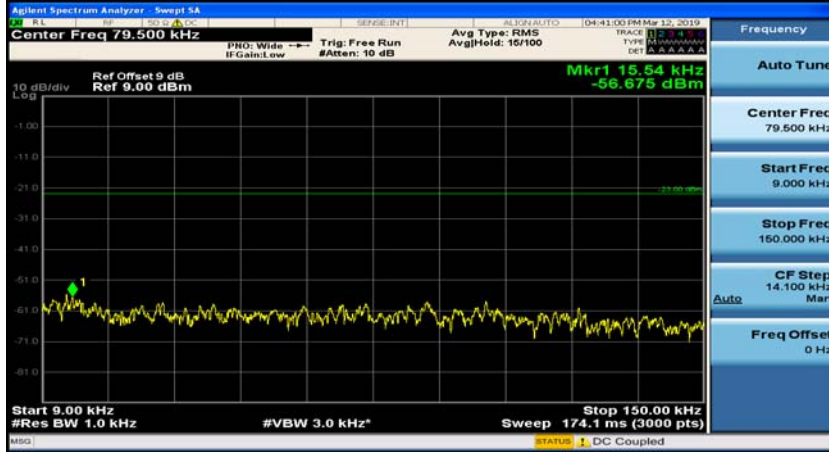

(Channel Bandwidth: 3 MHz)_LCH_16QAM_1RB#7