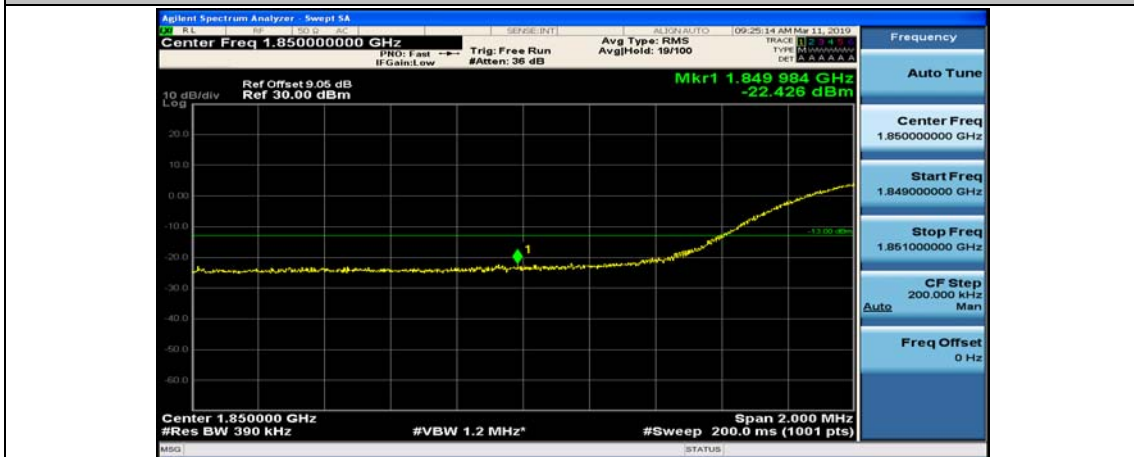

(Channel Bandwidth:20 MHz)_LCH_QPSK_100RB#0