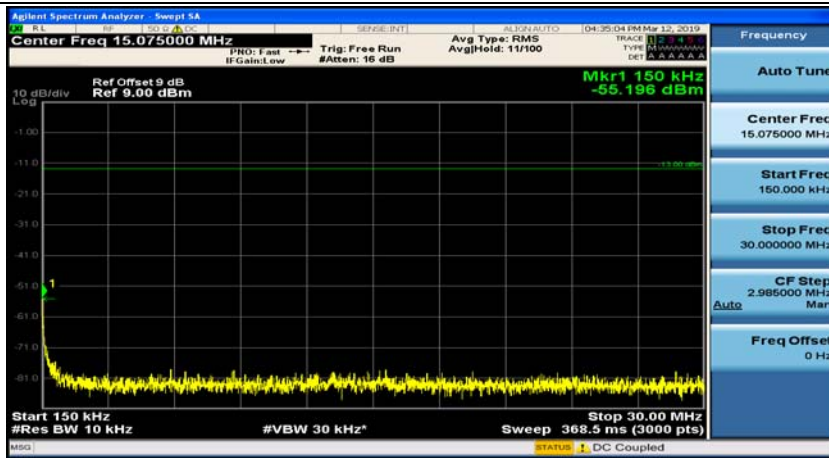

Test Graphs

Channel Bandwidth: 1.4 MHz

(Channel Bandwidth: 1.4 MHz)_MCH_QPSK_1RB#0

(Channel Bandwidth: 1.4 MHz)_MCH_QPSK_1RB#3

(Channel Bandwidth: 1.4 MHz)_HCH_QPSK_1RB#0

(Channel Bandwidth: 1.4 MHz)_HCH_QPSK_1RB#3