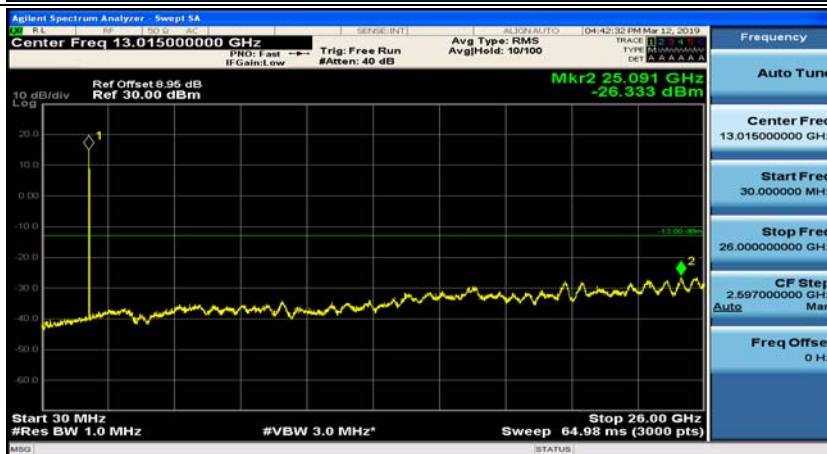

(Channel Bandwidth: 1.4 MHz)_HCH_16QAM_1RB#3

Channel Bandwidth: 3 MHz

(Channel Bandwidth: 3 MHz)_MCH_QPSK_1RB#0

(Channel Bandwidth: 3 MHz)_MCH_QPSK_1RB#7

(Channel Bandwidth: 3 MHz)_HCH_QPSK_1RB#0

(Channel Bandwidth: 3 MHz)_HCH_QPSK_1RB#7