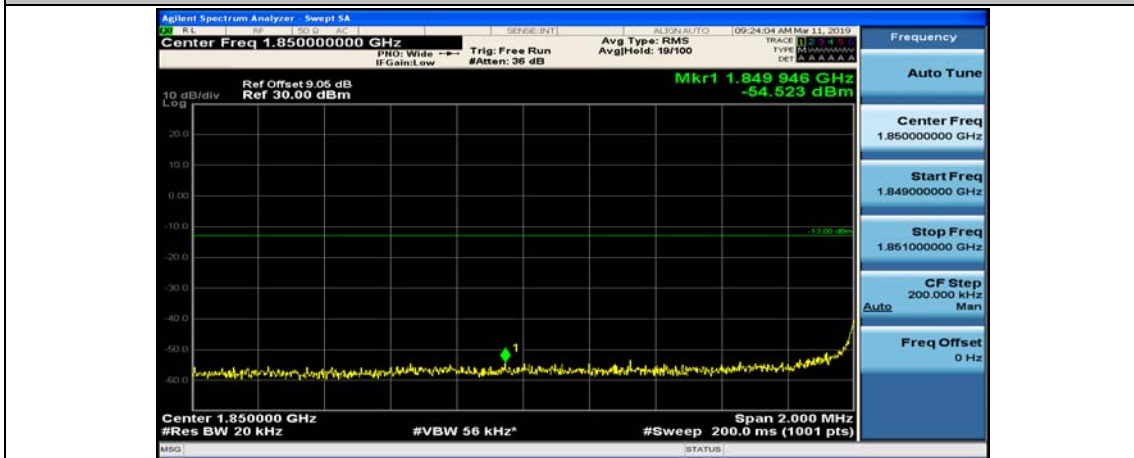

(Channel Bandwidth:15 MHz)_HCH_16QAM_37RB#38

(Channel Bandwidth:15 MHz)_HCH_16QAM_75RB#0

Channel Bandwidth: 20 MHz

(Channel Bandwidth:20 MHz)_LCH_QPSK_1RB#49

(Channel Bandwidth:20 MHz)_LCH_QPSK_1RB#99

(Channel Bandwidth:20 MHz)_LCH_QPSK_50RB#0