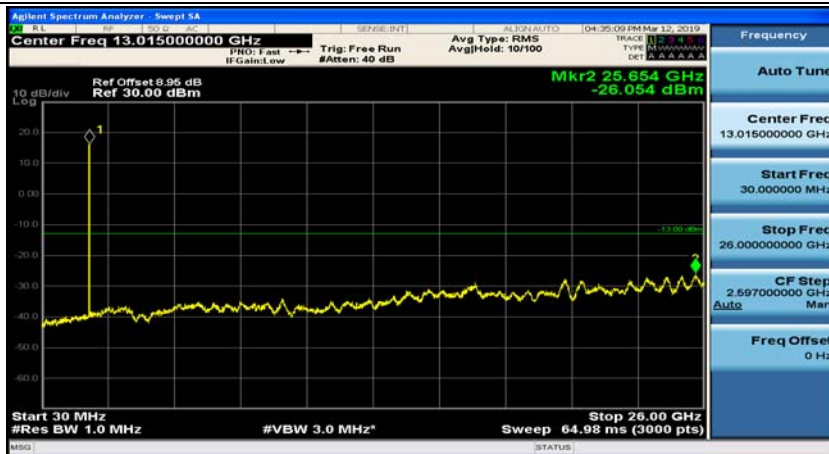

Test Graphs

Channel Bandwidth: 1.4 MHz

(Channel Bandwidth: 1.4 MHz)_MCH_QPSK_1RB#0

(Channel Bandwidth: 1.4 MHz)_MCH_QPSK_1RB#3

(Channel Bandwidth: 1.4 MHz)_HCH_QPSK_1RB#0

(Channel Bandwidth: 1.4 MHz)_HCH_QPSK_1RB#3