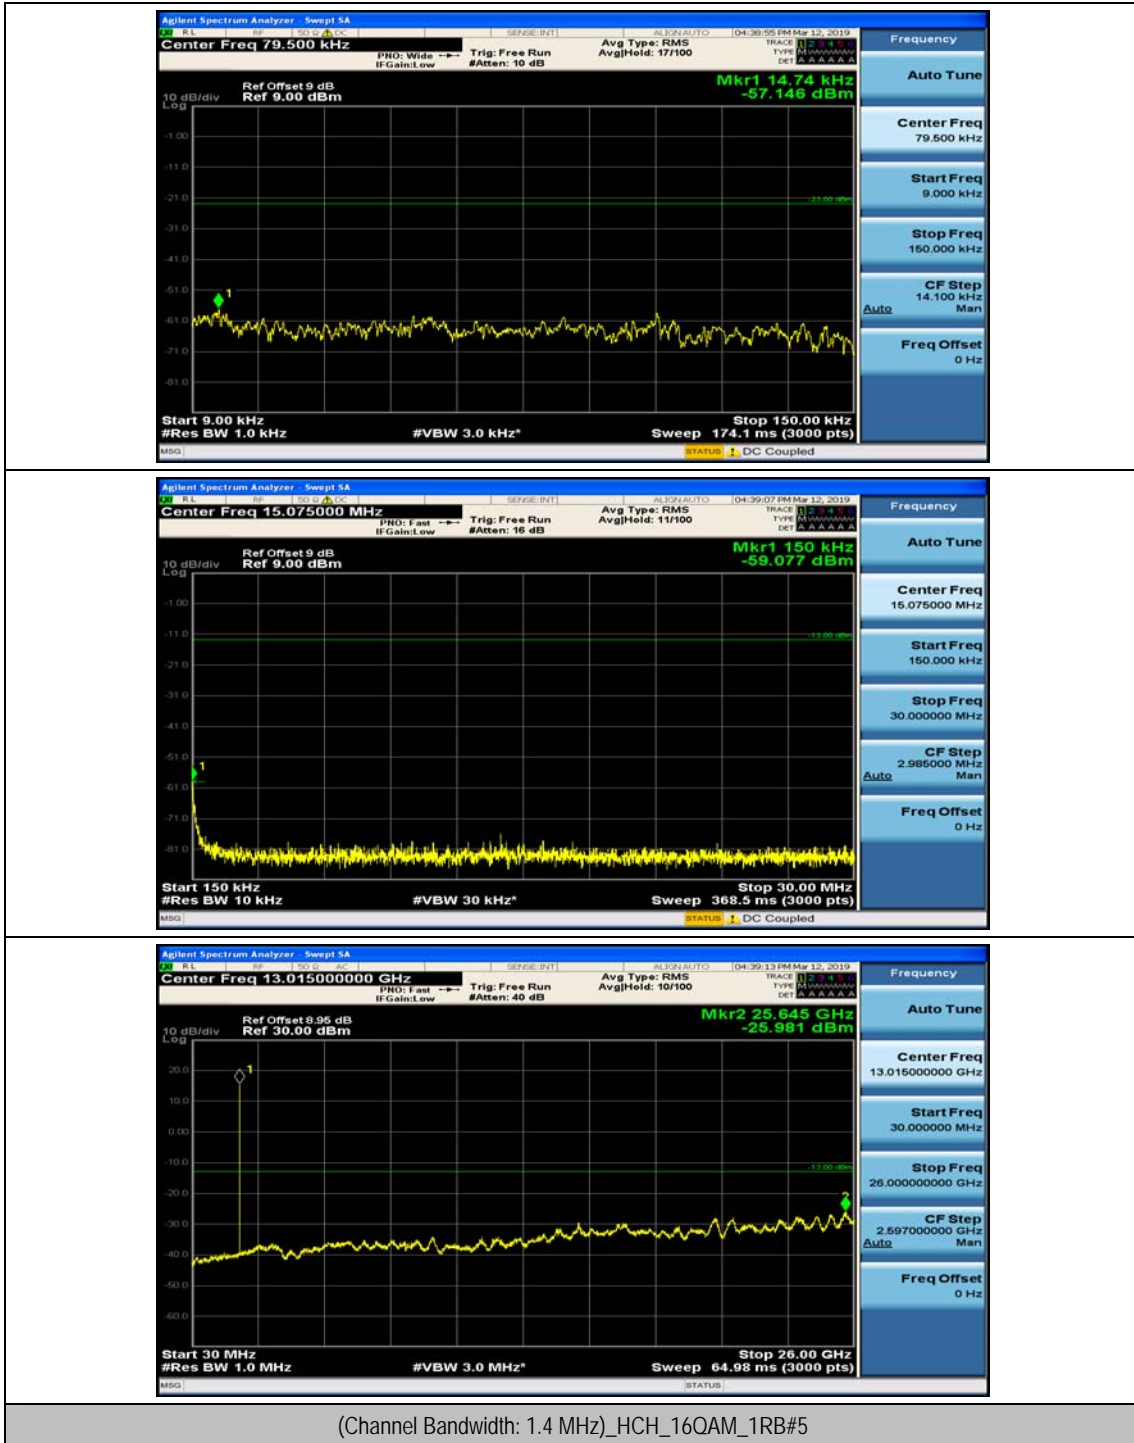

(Channel Bandwidth: 1.4 MHz)_HCH_16QAM_1RB#3