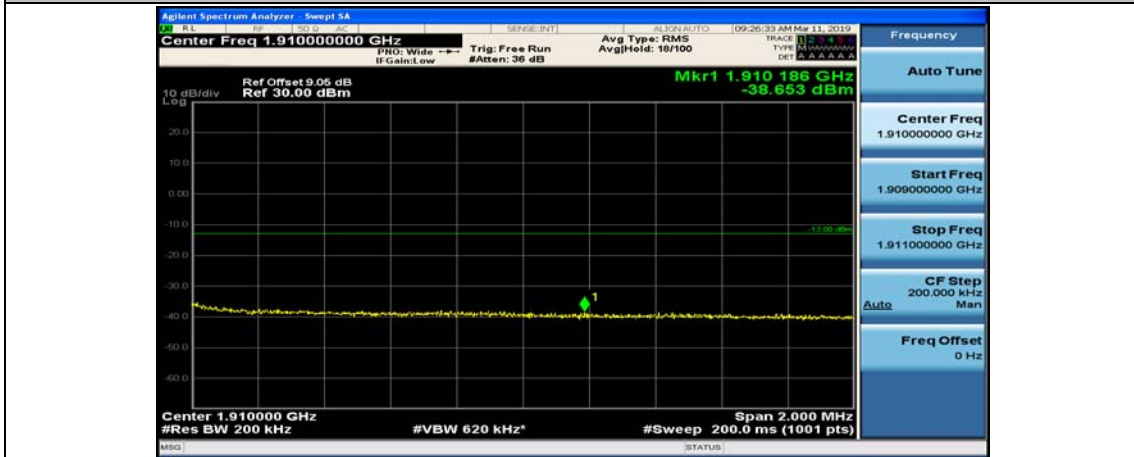

(Channel Bandwidth:20 MHz)_LCH_16QAM_50RB#50

(Channel Bandwidth:20 MHz)_LCH_16QAM_100RB#0

(Channel Bandwidth:20 MHz)_HCH_16QAM_1RB#0

(Channel Bandwidth:20 MHz)_HCH_16QAM_1RB#49

(Channel Bandwidth:20 MHz)_HCH_16QAM_1RB#99

(Channel Bandwidth:20 MHz)_HCH_16QAM_50RB#0

(Channel Bandwidth:20 MHz)_HCH_16QAM_50RB#25

(Channel Bandwidth:20 MHz)_HCH_16QAM_50RB#50

(Channel Bandwidth:20 MHz)_HCH_16QAM_100RB#0

Appendix E: Conducted Spurious Emission