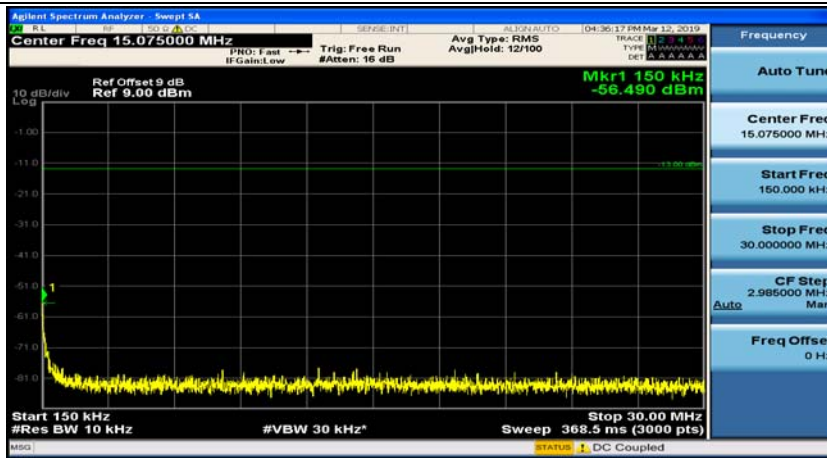

(Channel Bandwidth: 1.4 MHz)_LCH_16QAM_1RB#0

(Channel Bandwidth: 1.4 MHz)_LCH_16QAM_1RB#3

(Channel Bandwidth: 1.4 MHz)_MCH_16QAM_1RB#0

(Channel Bandwidth: 1.4 MHz)_MCH_16QAM_1RB#3

(Channel Bandwidth: 1.4 MHz)_HCH_16QAM_1RB#0