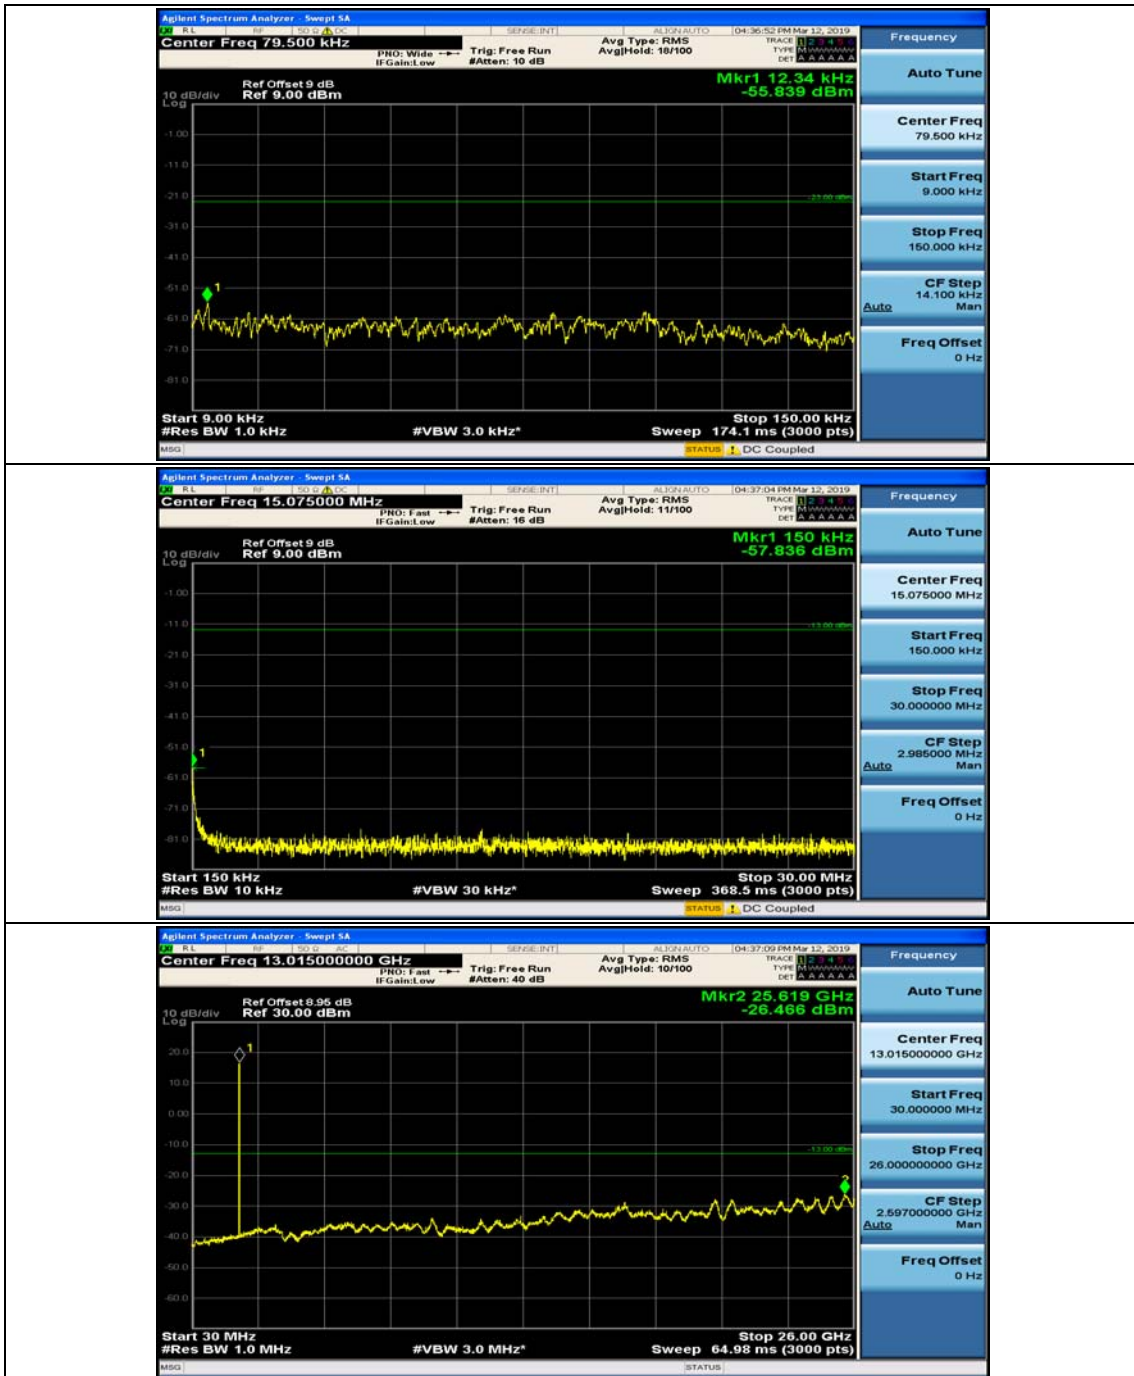

(Channel Bandwidth: 1.4 MHz)_LCH_16QAM_1RB#0

(Channel Bandwidth: 1.4 MHz)_LCH_16QAM_1RB#3

(Channel Bandwidth: 1.4 MHz)_MCH_16QAM_1RB#0

(Channel Bandwidth: 1.4 MHz)_MCH_16QAM_1RB#3

(Channel Bandwidth: 1.4 MHz)_HCH_16QAM_1RB#0