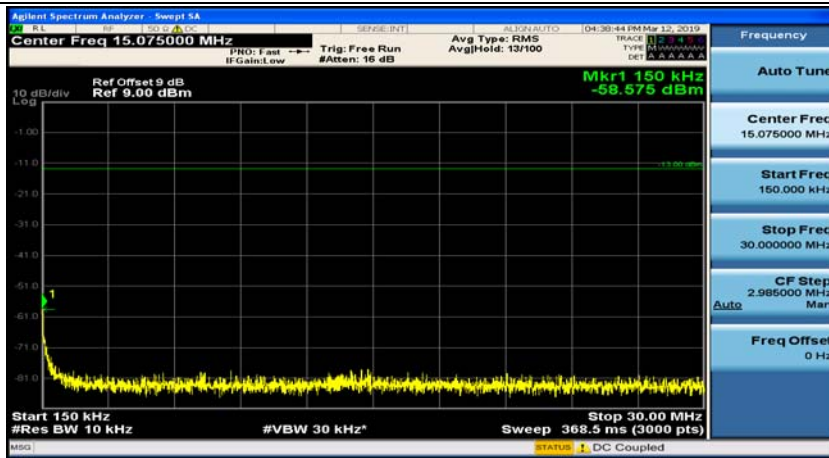

(Channel Bandwidth: 1.4 MHz)_LCH_16QAM_1RB#0

(Channel Bandwidth: 1.4 MHz)_LCH_16QAM_1RB#3

(Channel Bandwidth: 1.4 MHz)_MCH_16QAM_1RB#0

(Channel Bandwidth: 1.4 MHz)_MCH_16QAM_1RB#3

(Channel Bandwidth: 1.4 MHz)_HCH_16QAM_1RB#0