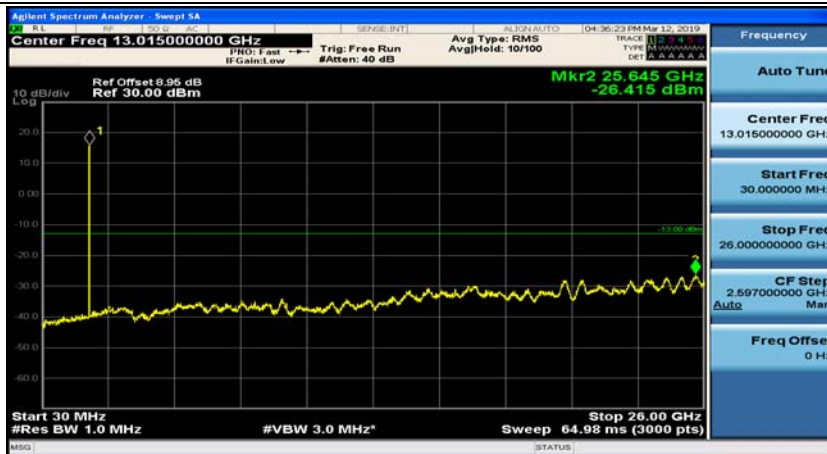

(Channel Bandwidth: 1.4 MHz)_LCH_16QAM_1RB#0

(Channel Bandwidth: 1.4 MHz)_LCH_16QAM_1RB#3

(Channel Bandwidth: 1.4 MHz)_MCH_16QAM_1RB#0

(Channel Bandwidth: 1.4 MHz)_MCH_16QAM_1RB#3

(Channel Bandwidth: 1.4 MHz)_HCH_16QAM_1RB#0