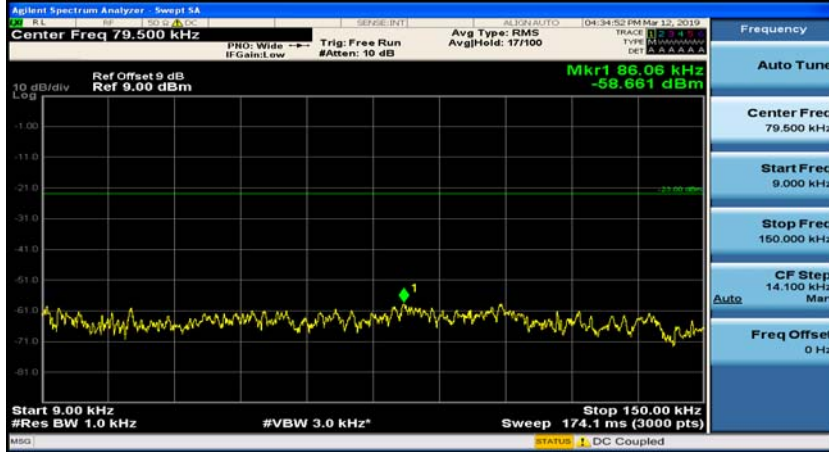

Test Graphs

Channel Bandwidth: 1.4 MHz

(Channel Bandwidth: 1.4 MHz)_MCH_QPSK_1RB#0

(Channel Bandwidth: 1.4 MHz)_MCH_QPSK_1RB#3

(Channel Bandwidth: 1.4 MHz)_HCH_QPSK_1RB#0

(Channel Bandwidth: 1.4 MHz)_HCH_QPSK_1RB#3