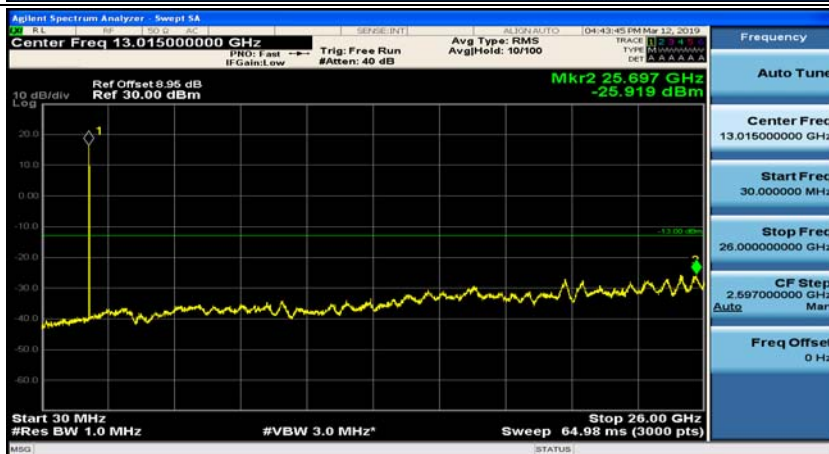

(Channel Bandwidth: 3 MHz)_MCH_16QAM_1RB#7