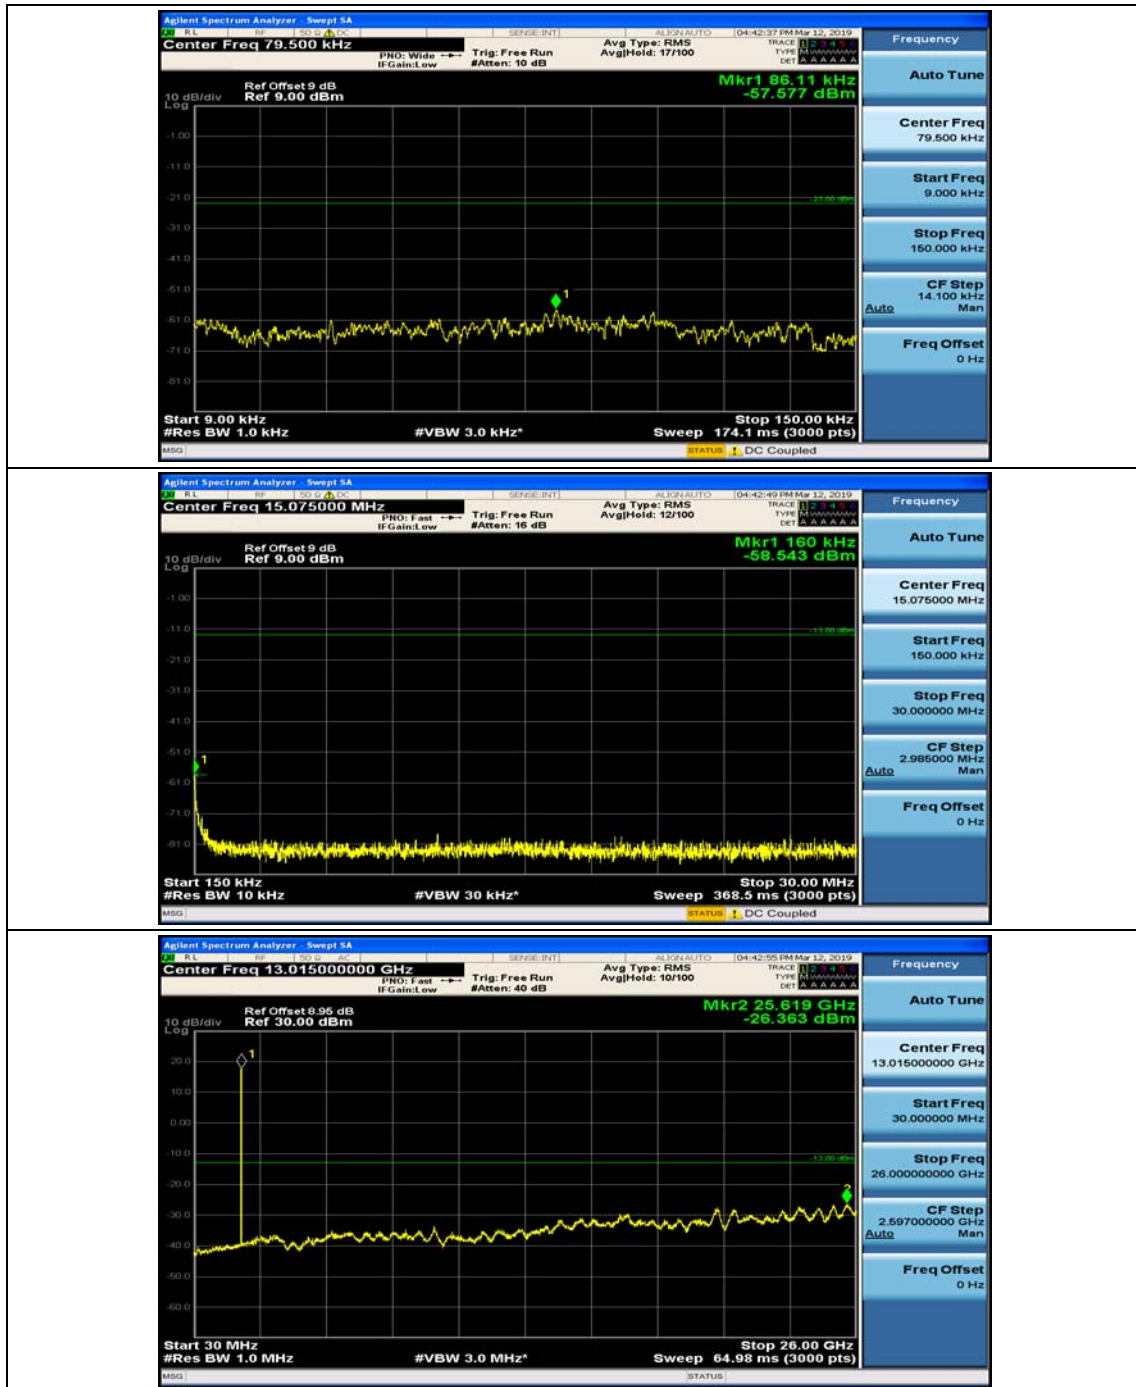

(Channel Bandwidth: 1.4 MHz)_HCH_16QAM_1RB#3

Channel Bandwidth: 3 MHz

(Channel Bandwidth: 3 MHz)_MCH_QPSK_1RB#0

(Channel Bandwidth: 3 MHz)_MCH_QPSK_1RB#7

(Channel Bandwidth: 3 MHz)_HCH_QPSK_1RB#0

(Channel Bandwidth: 3 MHz)_HCH_QPSK_1RB#7