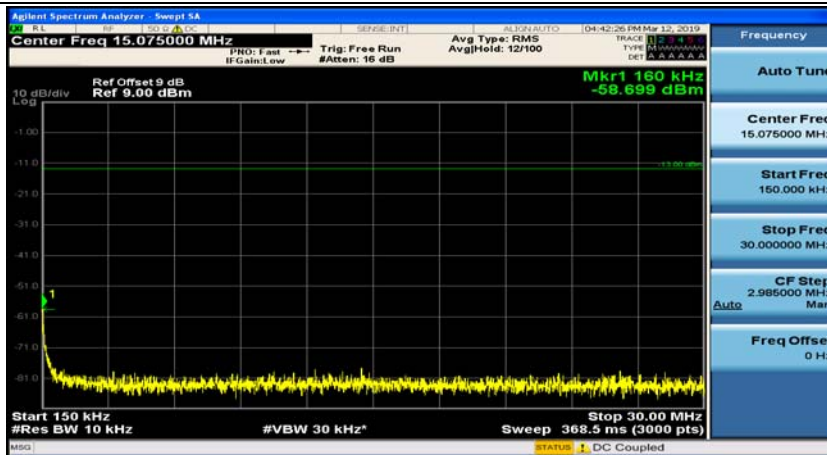

(Channel Bandwidth: 1.4 MHz)_HCH_16QAM_1RB#3

Channel Bandwidth: 3 MHz

(Channel Bandwidth: 3 MHz)_MCH_QPSK_1RB#0

(Channel Bandwidth: 3 MHz)_MCH_QPSK_1RB#7

(Channel Bandwidth: 3 MHz)_HCH_QPSK_1RB#0

(Channel Bandwidth: 3 MHz)_HCH_QPSK_1RB#7