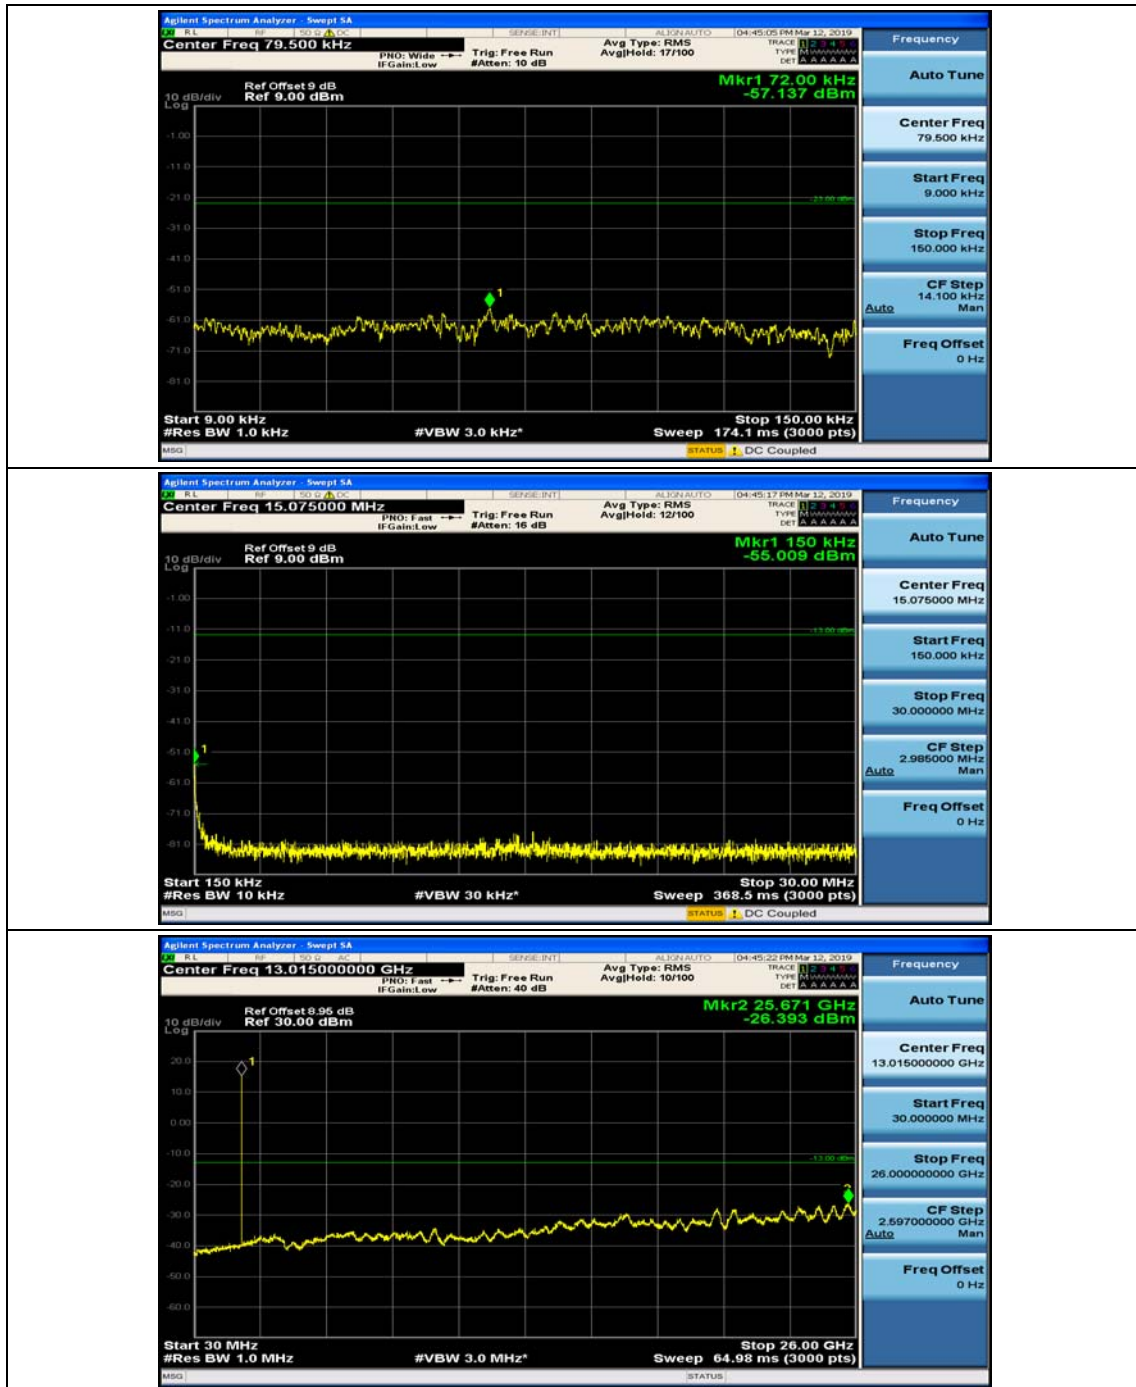

(Channel Bandwidth: 1.4 MHz)_HCH_16QAM_1RB#3

Channel Bandwidth: 3 MHz

(Channel Bandwidth: 3 MHz)_MCH_QPSK_1RB#0

(Channel Bandwidth: 3 MHz)_MCH_QPSK_1RB#7

(Channel Bandwidth: 3 MHz)_HCH_QPSK_1RB#0

(Channel Bandwidth: 3 MHz)_HCH_QPSK_1RB#7