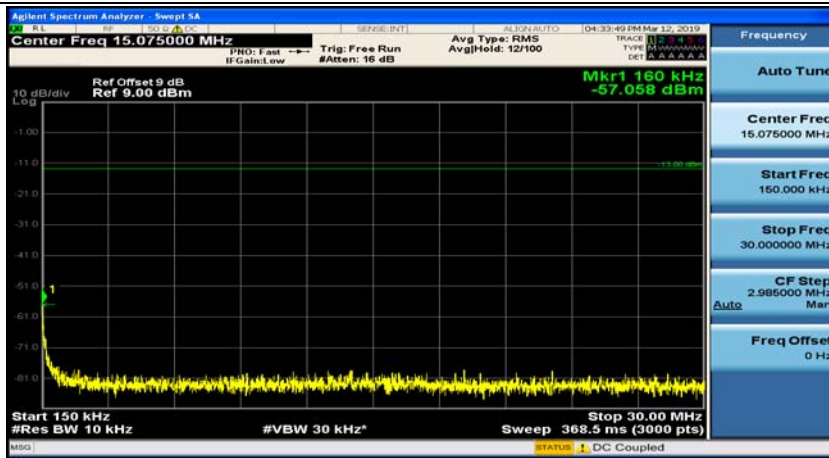

(Channel Bandwidth: 1.4 MHz)_LCH_16QAM_1RB#0