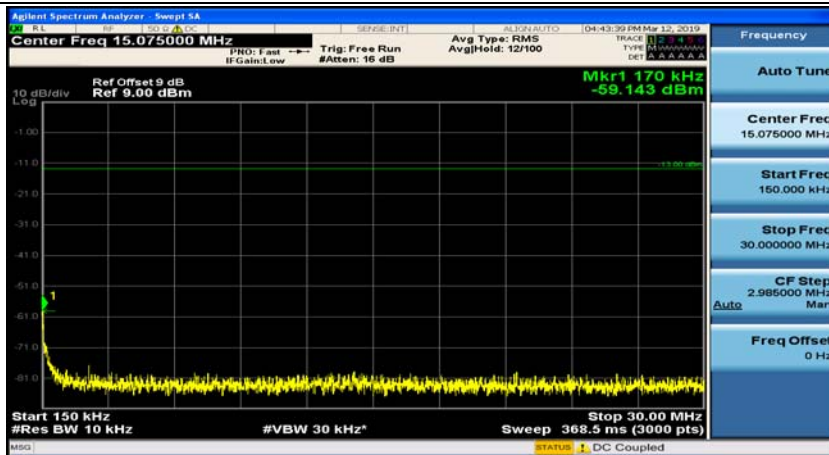

(Channel Bandwidth: 3 MHz)_MCH_16QAM_1RB#7