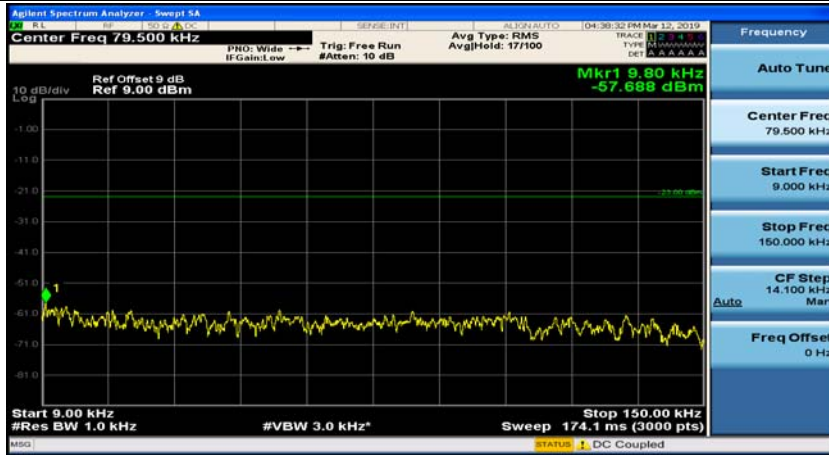

(Channel Bandwidth: 1.4 MHz)_LCH_16QAM_1RB#0

(Channel Bandwidth: 1.4 MHz)_LCH_16QAM_1RB#3

(Channel Bandwidth: 1.4 MHz)_MCH_16QAM_1RB#0

(Channel Bandwidth: 1.4 MHz)_MCH_16QAM_1RB#3

(Channel Bandwidth: 1.4 MHz)_HCH_16QAM_1RB#0