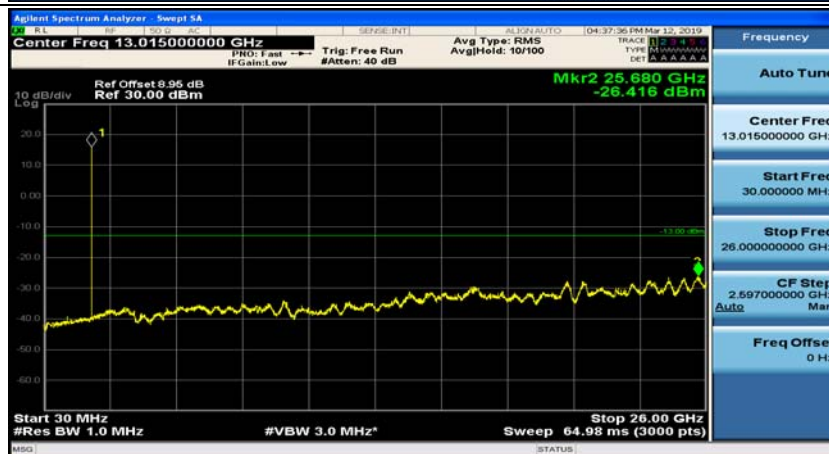

Test Graphs

Channel Bandwidth: 1.4 MHz

(Channel Bandwidth: 1.4 MHz)_MCH_QPSK_1RB#0

(Channel Bandwidth: 1.4 MHz)_MCH_QPSK_1RB#3

(Channel Bandwidth: 1.4 MHz)_HCH_QPSK_1RB#0

(Channel Bandwidth: 1.4 MHz)_HCH_QPSK_1RB#3