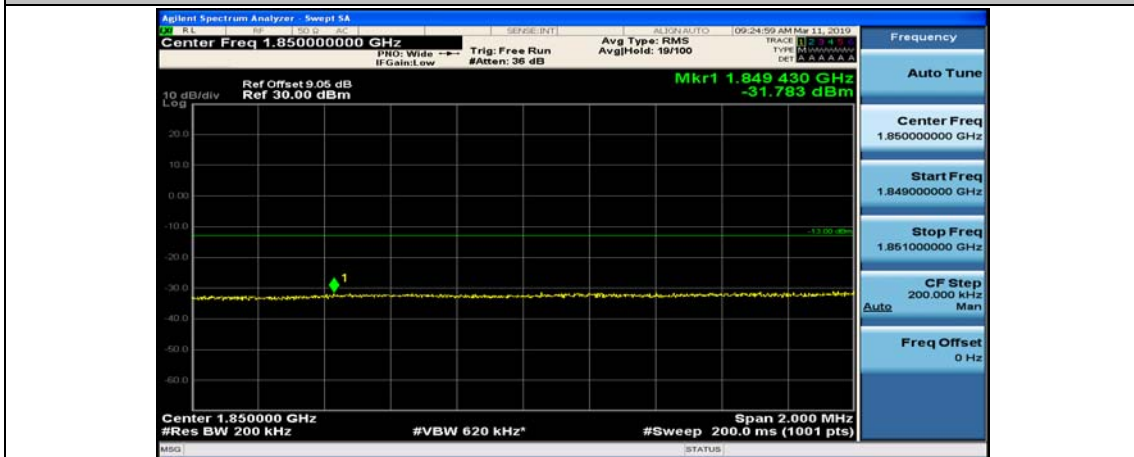

(Channel Bandwidth:20 MHz)_LCH_16QAM_1RB#0

(Channel Bandwidth:20 MHz)_LCH_16QAM_1RB#49

(Channel Bandwidth:20 MHz)_LCH_16QAM_1RB#99

(Channel Bandwidth:20 MHz)_LCH_16QAM_50RB#0

(Channel Bandwidth:20 MHz)_LCH_16QAM_50RB#25