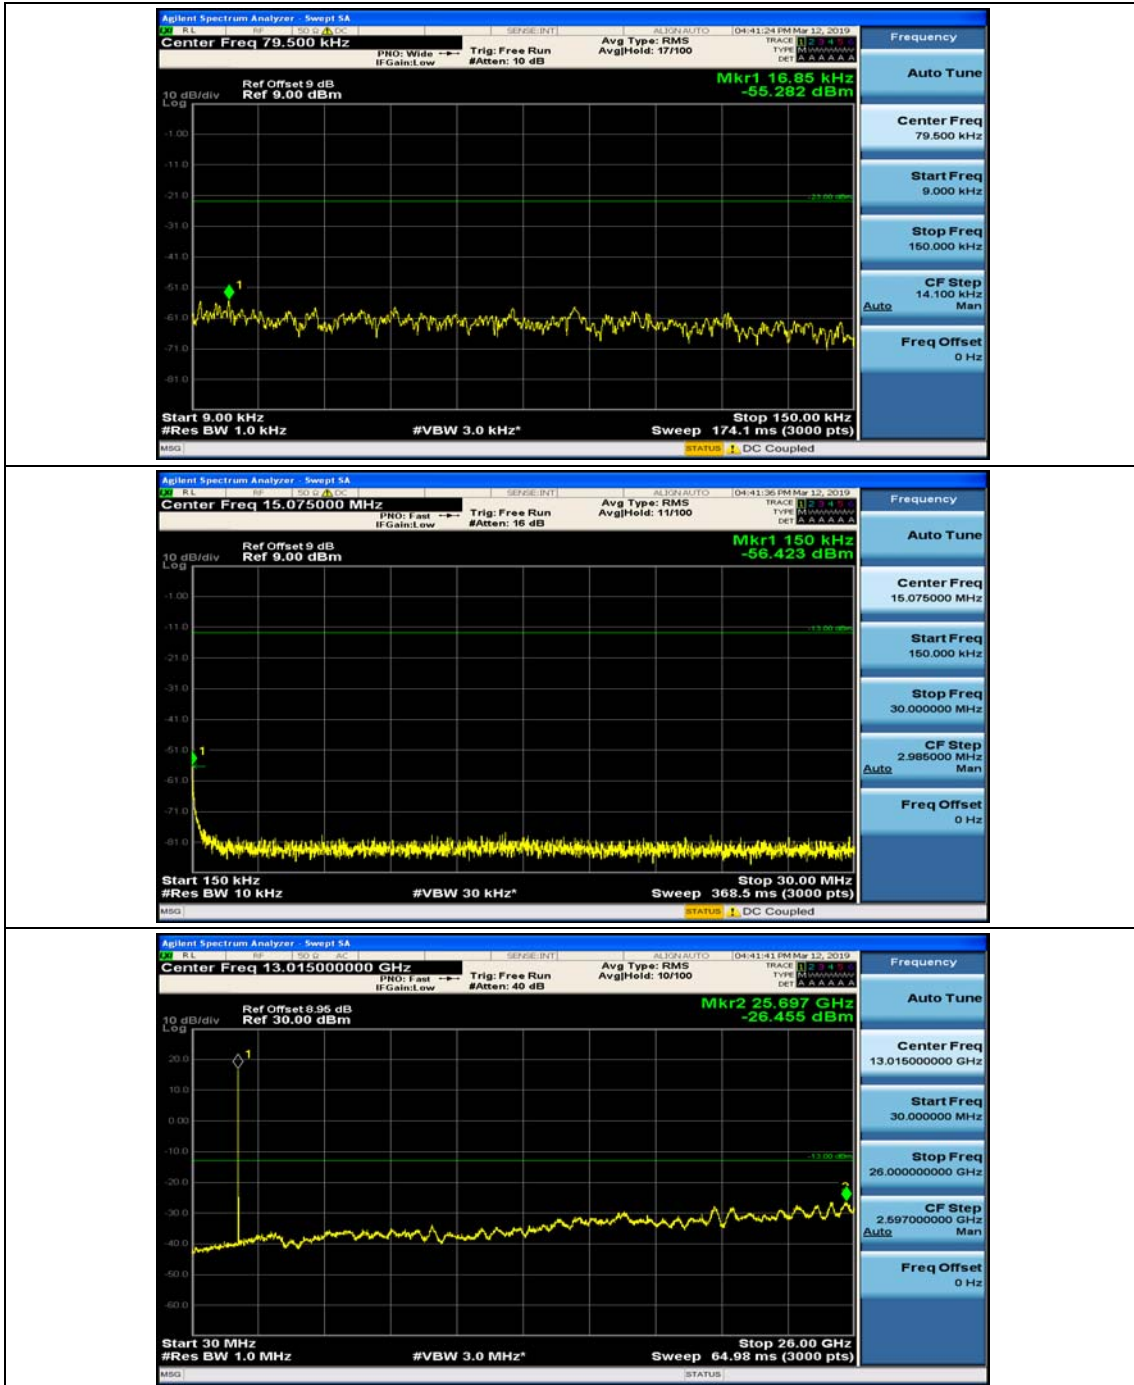

(Channel Bandwidth: 3 MHz)_MCH_16QAM_1RB#0