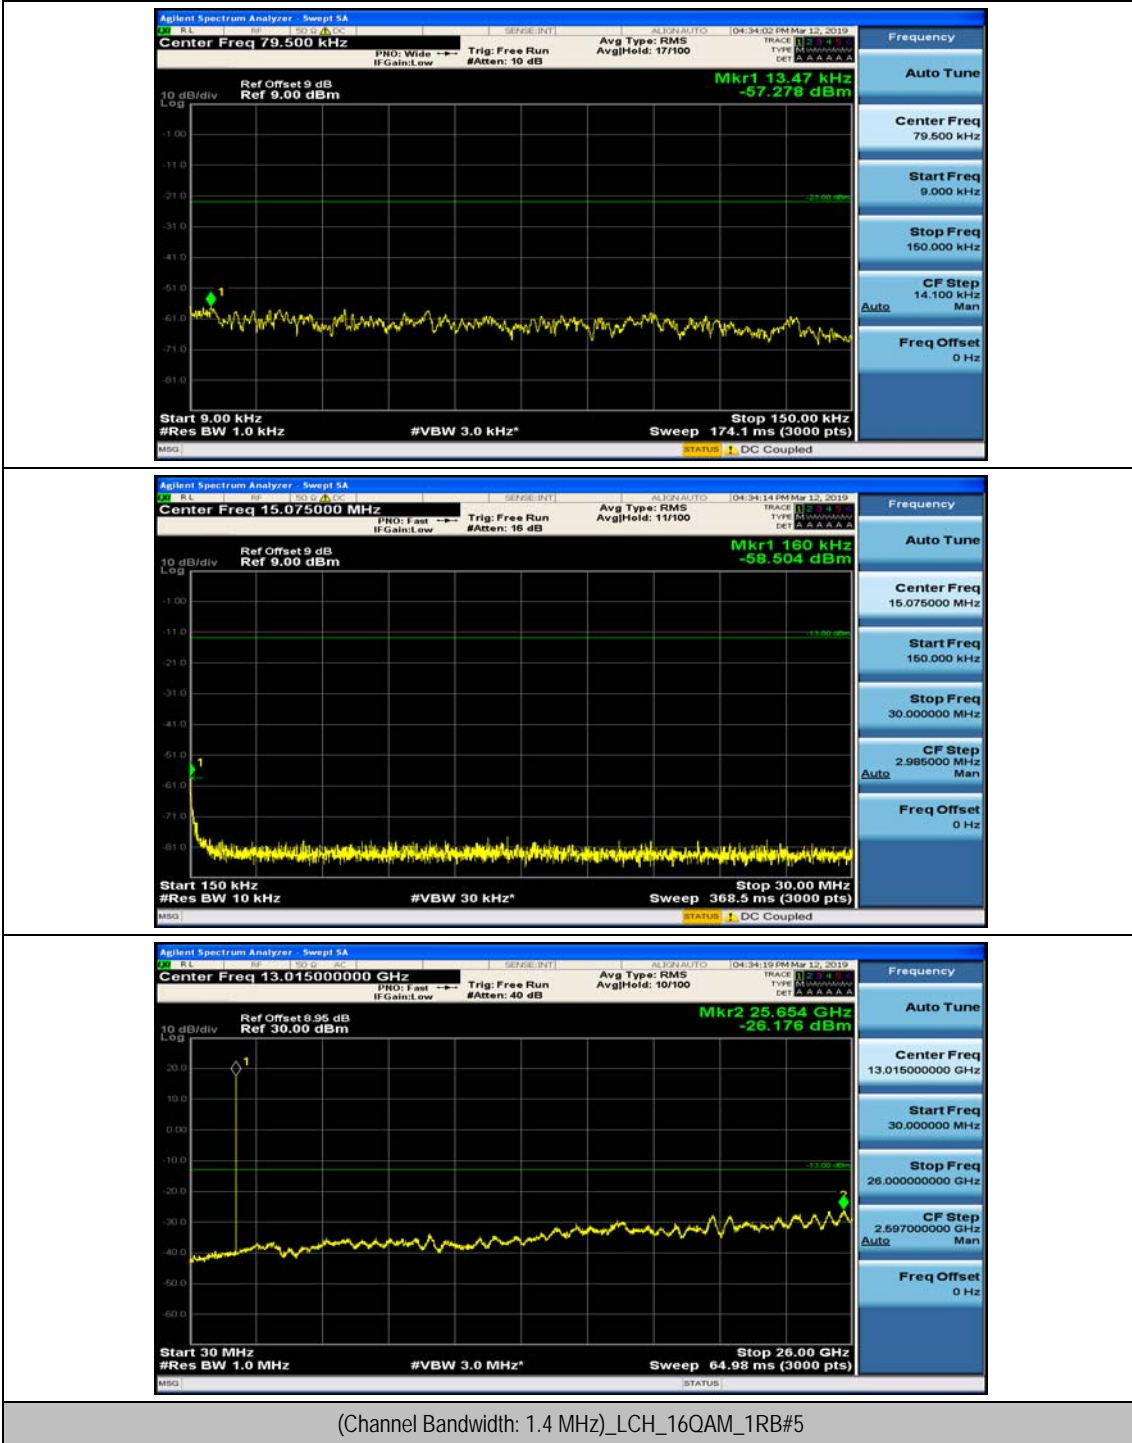

(Channel Bandwidth: 1.4 MHz)_LCH_16QAM_1RB#3