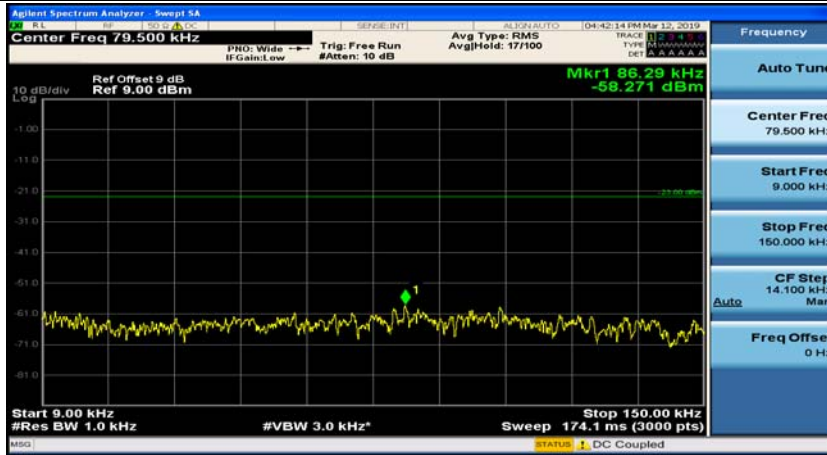

(Channel Bandwidth: 1.4 MHz)_HCH_16QAM_1RB#3

Channel Bandwidth: 3 MHz

(Channel Bandwidth: 3 MHz)_MCH_QPSK_1RB#0

(Channel Bandwidth: 3 MHz)_MCH_QPSK_1RB#7

(Channel Bandwidth: 3 MHz)_HCH_QPSK_1RB#0

(Channel Bandwidth: 3 MHz)_HCH_QPSK_1RB#7