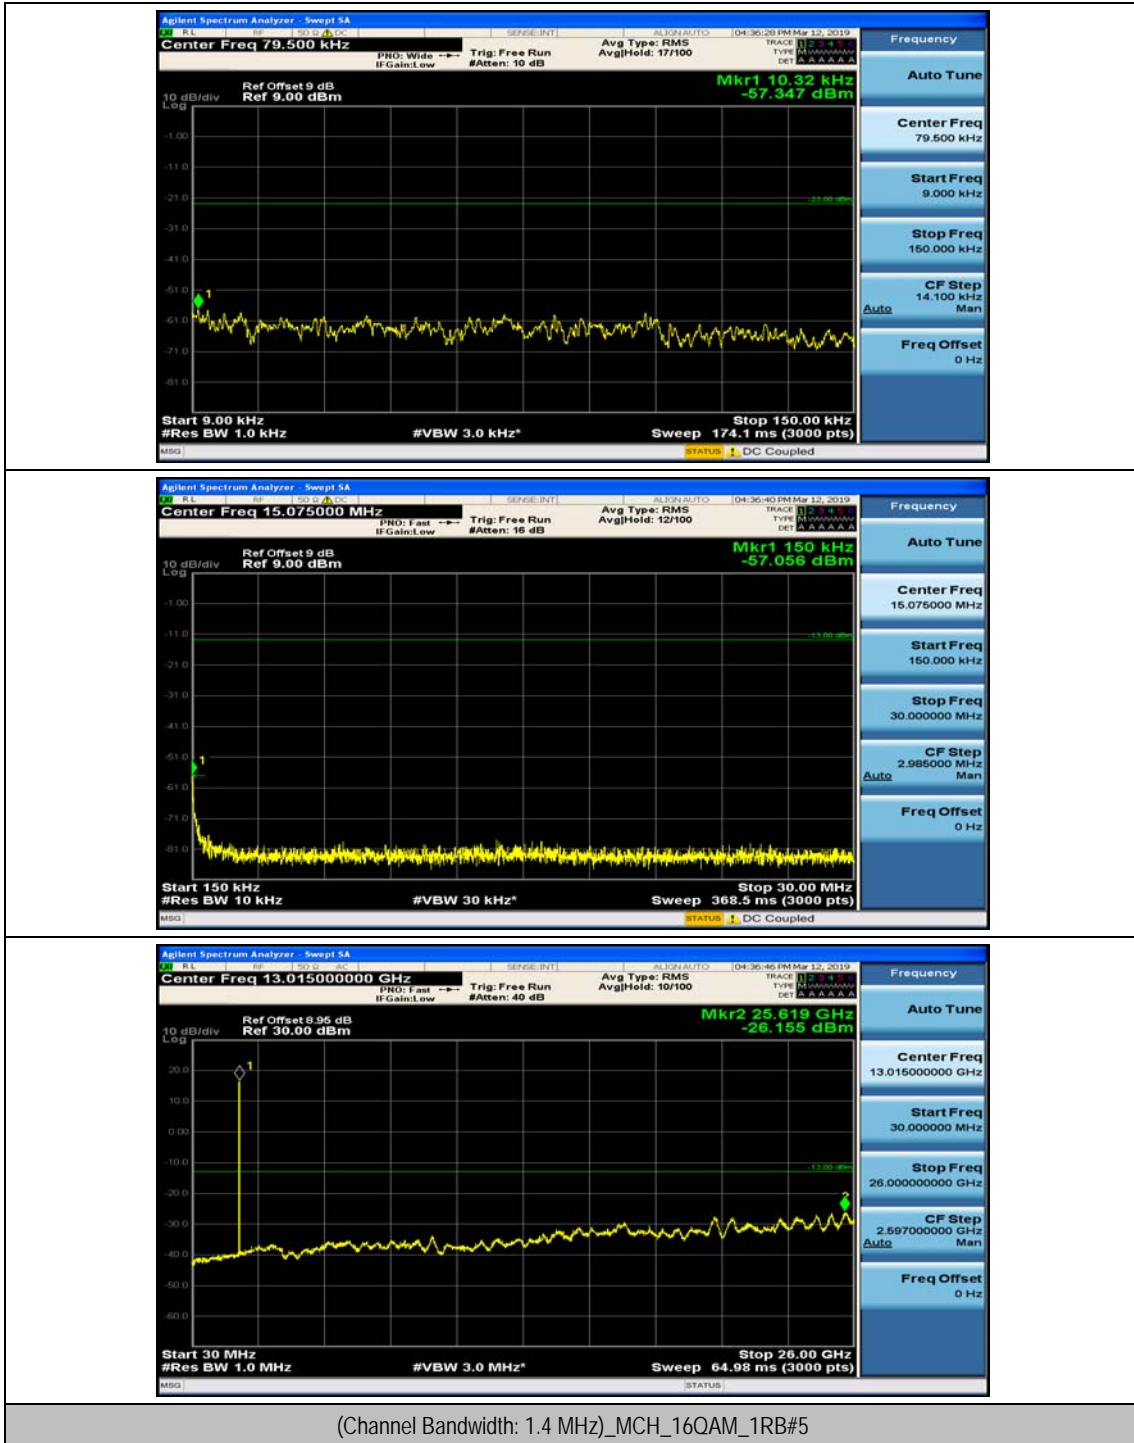

(Channel Bandwidth: 1.4 MHz)_LCH_16QAM_1RB#0

(Channel Bandwidth: 1.4 MHz)_LCH_16QAM_1RB#3

(Channel Bandwidth: 1.4 MHz)_MCH_16QAM_1RB#0

(Channel Bandwidth: 1.4 MHz)_MCH_16QAM_1RB#3

(Channel Bandwidth: 1.4 MHz)_HCH_16QAM_1RB#0