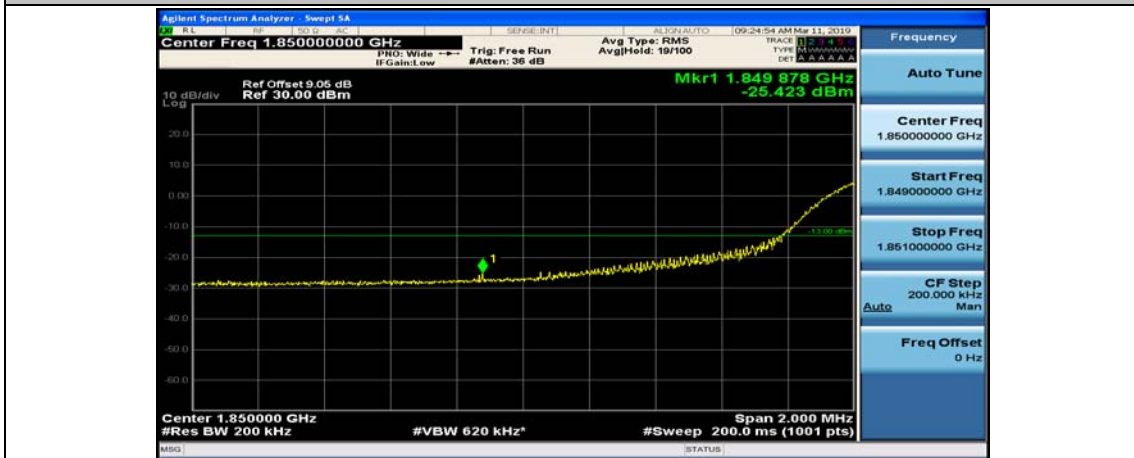

(Channel Bandwidth:20 MHz)_LCH_16QAM_1RB#0

(Channel Bandwidth:20 MHz)_LCH_16QAM_1RB#49

(Channel Bandwidth:20 MHz)_LCH_16QAM_1RB#99

(Channel Bandwidth:20 MHz)_LCH_16QAM_50RB#0

(Channel Bandwidth:20 MHz)_LCH_16QAM_50RB#25