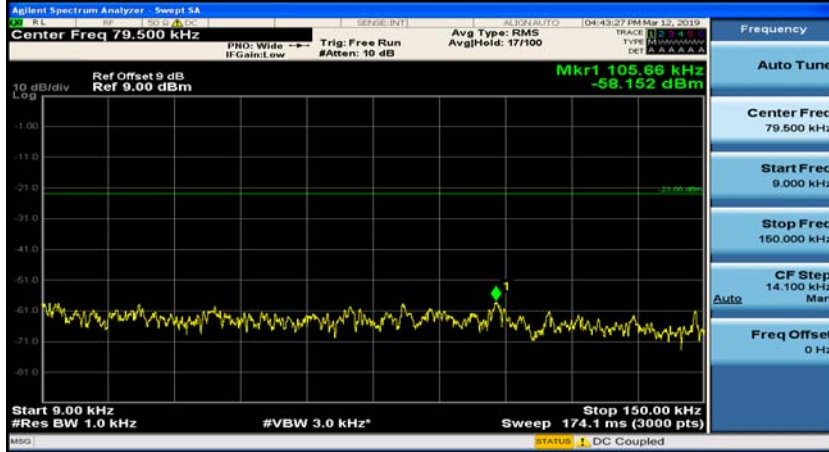

(Channel Bandwidth: 3 MHz)_MCH_16QAM_1RB#7