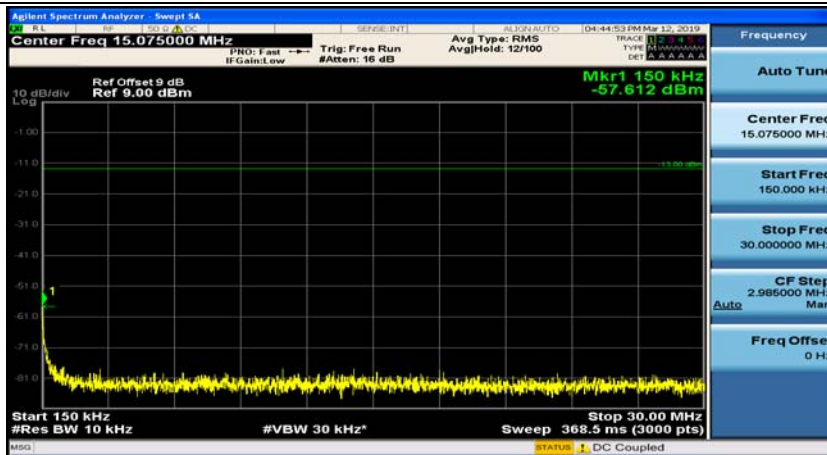

(Channel Bandwidth: 1.4 MHz)_HCH_16QAM_1RB#3

Channel Bandwidth: 3 MHz

(Channel Bandwidth: 3 MHz)_MCH_QPSK_1RB#0

(Channel Bandwidth: 3 MHz)_MCH_QPSK_1RB#7

(Channel Bandwidth: 3 MHz)_HCH_QPSK_1RB#0

(Channel Bandwidth: 3 MHz)_HCH_QPSK_1RB#7