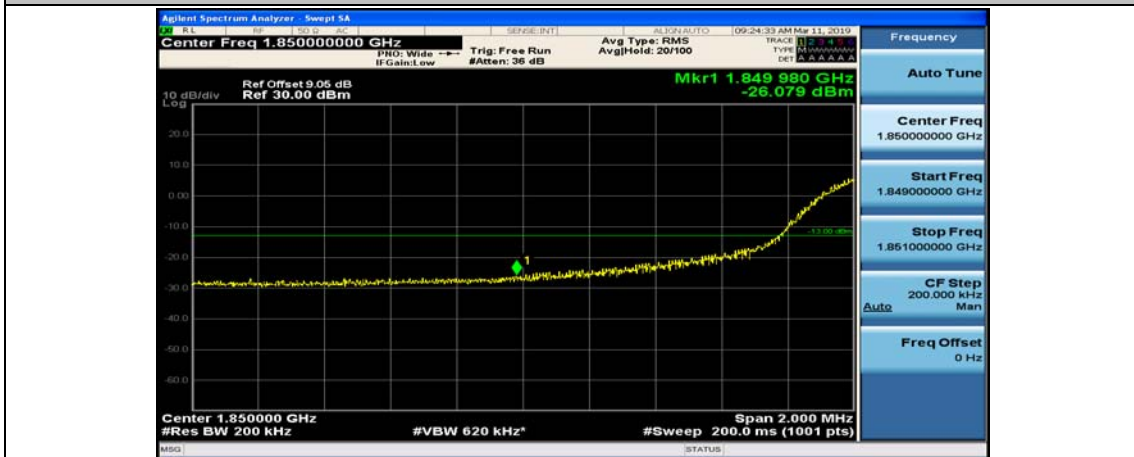

(Channel Bandwidth:15 MHz)_HCH_16QAM_37RB#38

(Channel Bandwidth:15 MHz)_HCH_16QAM_75RB#0

Channel Bandwidth: 20 MHz

(Channel Bandwidth:20 MHz)_LCH_QPSK_1RB#49

(Channel Bandwidth:20 MHz)_LCH_QPSK_1RB#99

(Channel Bandwidth:20 MHz)_LCH_QPSK_50RB#0