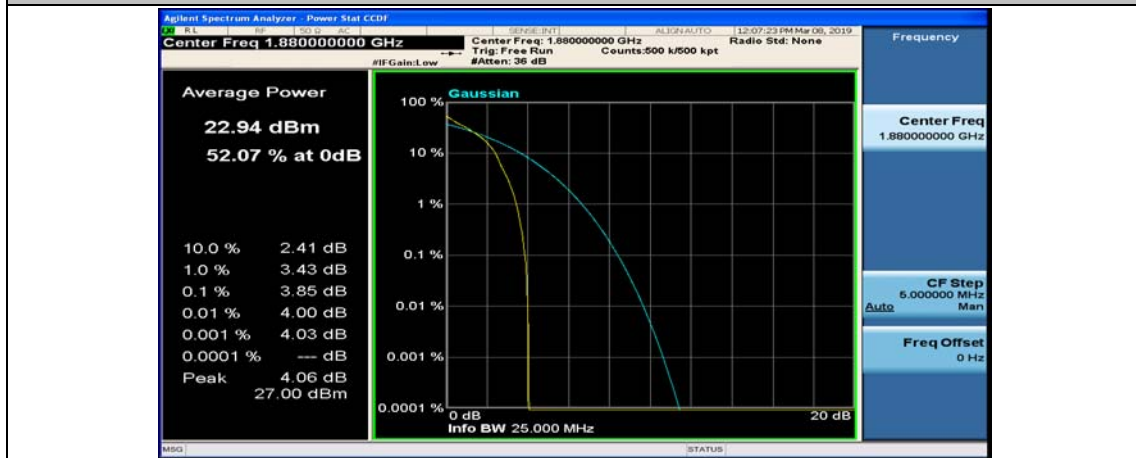

(Channel Bandwidth:20 MHz)_MCH_QPSK_1RB#49