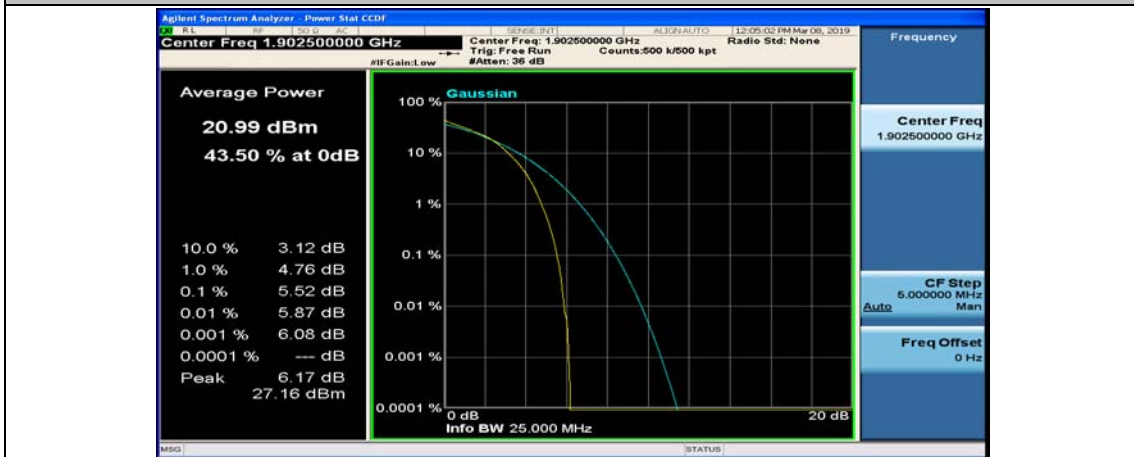

(Channel Bandwidth:15 MHz)_HCH_16QAM_37RB#0