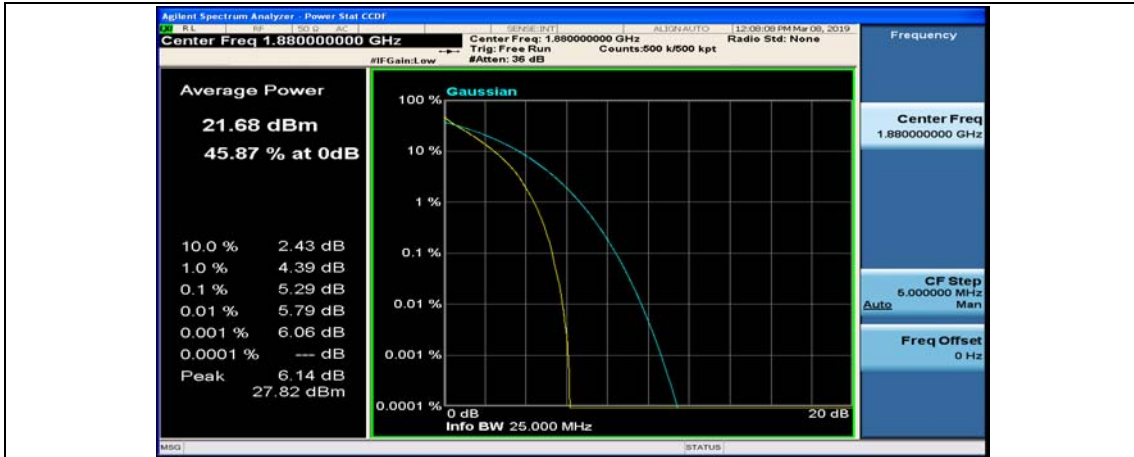

(Channel Bandwidth:20 MHz)_MCH_QPSK_1RB#49

(Channel Bandwidth:20 MHz)_MCH_QPSK_1RB#99

(Channel Bandwidth:20 MHz)_MCH_QPSK_50RB#0

(Channel Bandwidth:20 MHz)_MCH_QPSK_50RB#25

(Channel Bandwidth:20 MHz)_MCH_QPSK_50RB#50