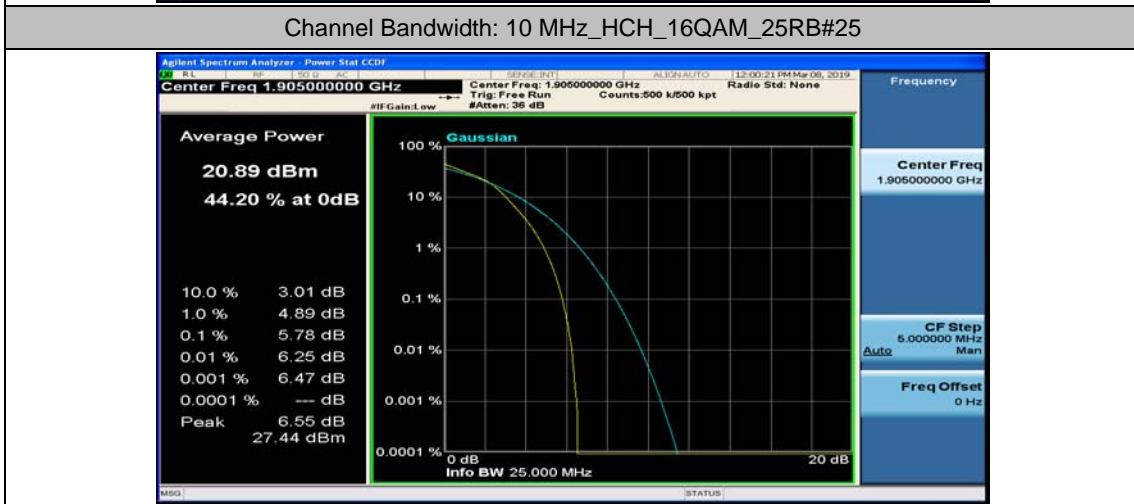

Channel Bandwidth: 10 MHz_MCH_16QAM_50RB#0

Channel Bandwidth: 10 MHz_HCH_16QAM_1RB#0

Channel Bandwidth: 10 MHz_HCH_16QAM_1RB#24

Channel Bandwidth: 15 MHz

(Channel Bandwidth:15 MHz)_LCH_QPSK_37RB#18

(Channel Bandwidth:15 MHz)_LCH_QPSK_37RB#38