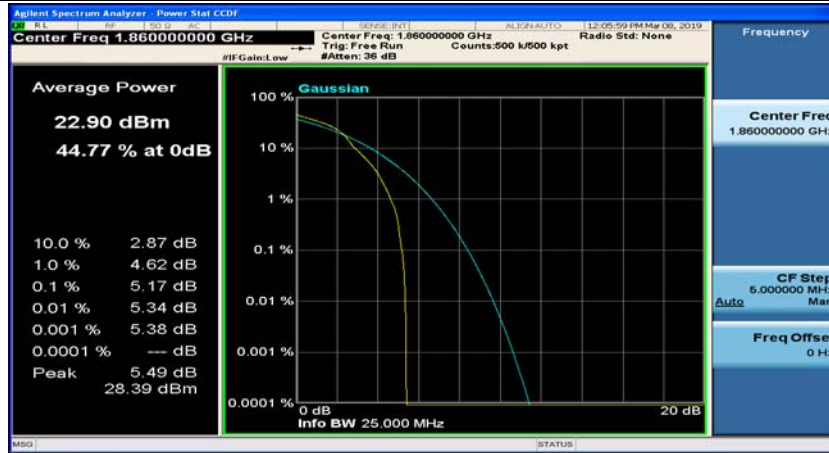

(Channel Bandwidth:20 MHz)_HCH_QPSK_50RB#25

(Channel Bandwidth:20 MHz)_HCH_QPSK_50RB#50

(Channel Bandwidth:20 MHz)_HCH_QPSK_100RB#0

(Channel Bandwidth:20 MHz)_LCH_16QAM_1RB#0

(Channel Bandwidth:20 MHz)_LCH_16QAM_1RB#49