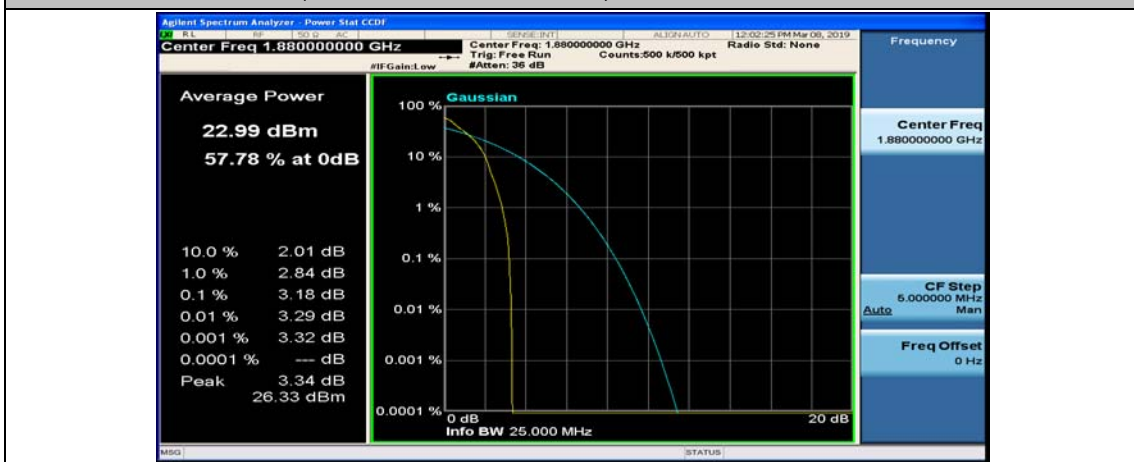

(Channel Bandwidth:15 MHz)_MCH_QPSK_1RB#0