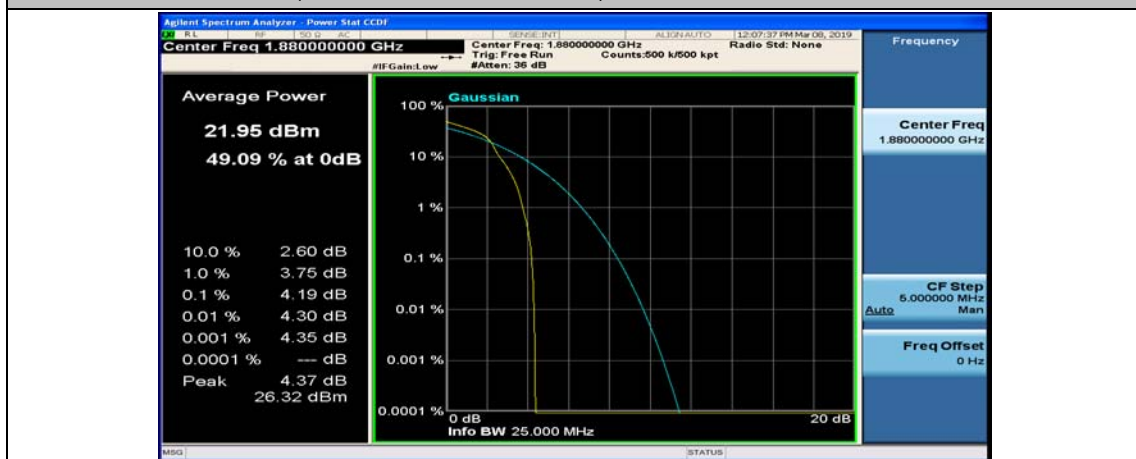

(Channel Bandwidth:20 MHz)_MCH_16QAM_1RB#0