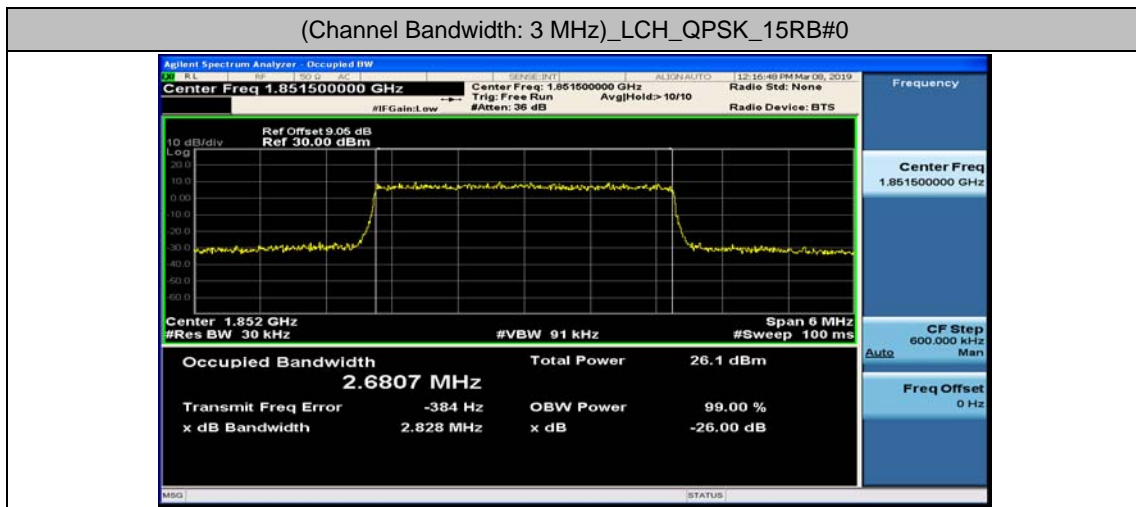

Channel Bandwidth: 20 MHz

Channel Bandwidth: 20 MHz						
Modulation	Channel	RB Configuration		Occupied Bandwidth (MHz)	26dB Bandwidth (MHz)	Verdict
		Size	Offset			
QPSK	LCH	100	0	17.889	18.76	PASS
	MCH	100	0	17.878	18.64	PASS
	HCH	100	0	17.844	18.57	PASS
16QAM	LCH	100	0	17.878	18.66	PASS
	MCH	100	0	17.864	18.72	PASS
	HCH	100	0	17.826	18.60	PASS

Test Graphs

Channel Bandwidth: 1.4 MHz

(Channel Bandwidth: 1.4 MHz)_LCH_16QAM_6RB#0

(Channel Bandwidth: 1.4 MHz)_MCH_16QAM_6RB#0

(Channel Bandwidth: 1.4 MHz)_HCH_16QAM_6RB#0

Channel Bandwidth: 3 MHz

(Channel Bandwidth: 3 MHz)_LCH_16QAM_15RB#0