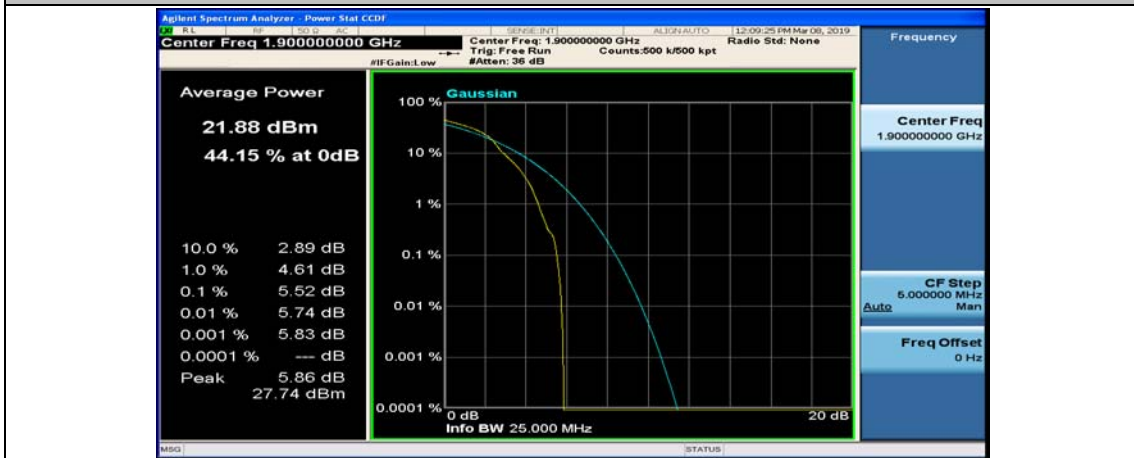

(Channel Bandwidth:20 MHz)_MCH_16QAM_50RB#50

(Channel Bandwidth:20 MHz)_MCH_16QAM_100RB#0

(Channel Bandwidth:20 MHz)_HCH_16QAM_1RB#0

(Channel Bandwidth:20 MHz)_HCH_16QAM_1RB#49

(Channel Bandwidth:20 MHz)_HCH_16QAM_1RB#99