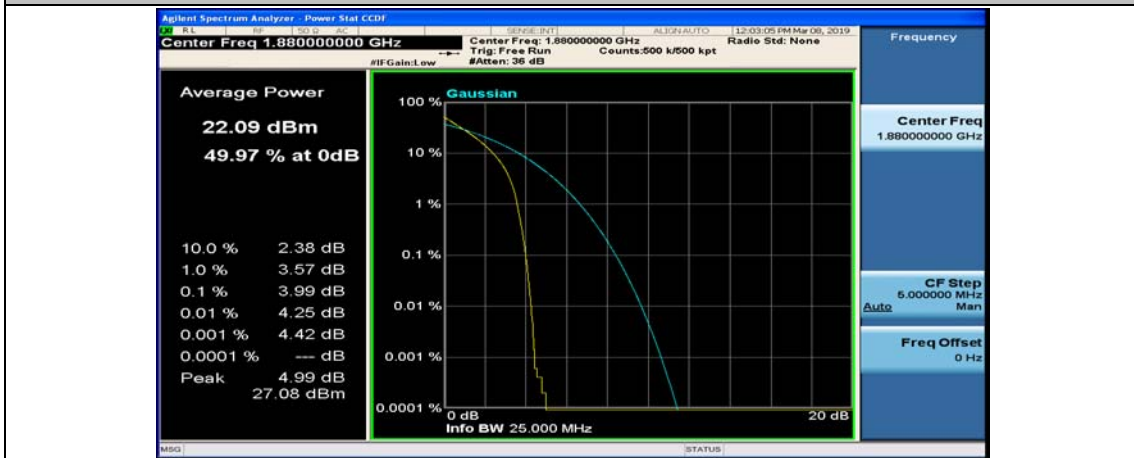

(Channel Bandwidth:15 MHz)_LCH_QPSK_75RB#0

(Channel Bandwidth:15 MHz)_MCH_QPSK_1RB#0

(Channel Bandwidth:15 MHz)_MCH_QPSK_1RB#37

(Channel Bandwidth:15 MHz)_MCH_QPSK_1RB#74

(Channel Bandwidth:15 MHz)_MCH_QPSK_37RB#0