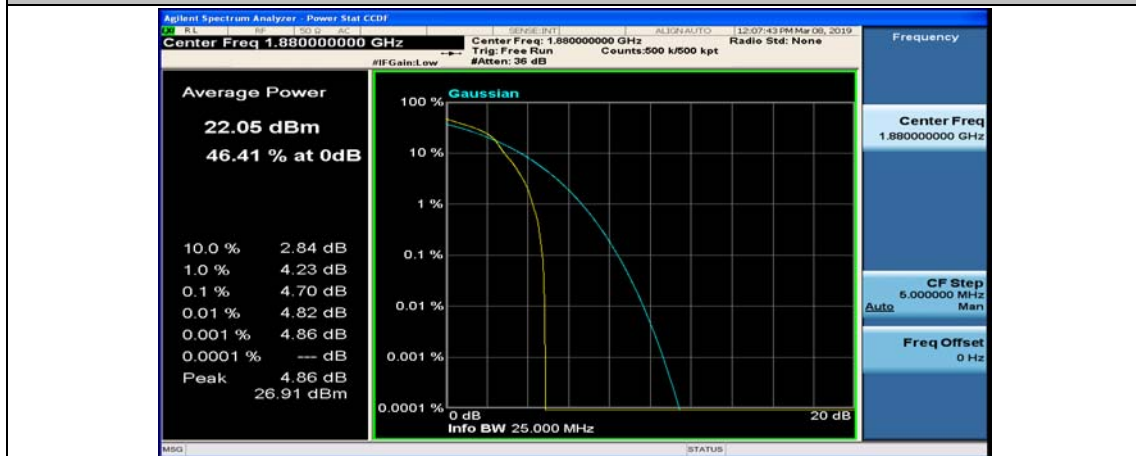

(Channel Bandwidth:20 MHz)_MCH_16QAM_1RB#49