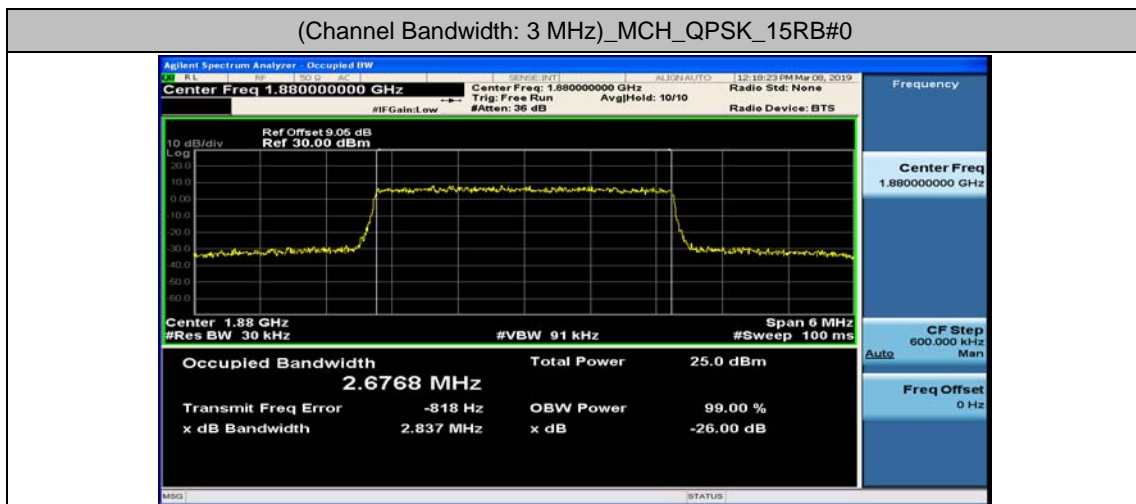

Channel Bandwidth: 20 MHz

Channel Bandwidth: 20 MHz						
Modulation	Channel	RB Configuration		Occupied Bandwidth (MHz)	26dB Bandwidth (MHz)	Verdict
		Size	Offset			
QPSK	LCH	100	0	17.889	18.76	PASS
	MCH	100	0	17.878	18.64	PASS
	HCH	100	0	17.844	18.57	PASS
16QAM	LCH	100	0	17.878	18.66	PASS
	MCH	100	0	17.864	18.72	PASS
	HCH	100	0	17.826	18.60	PASS

Test Graphs

Channel Bandwidth: 1.4 MHz

(Channel Bandwidth: 1.4 MHz)_LCH_16QAM_6RB#0

(Channel Bandwidth: 1.4 MHz)_MCH_16QAM_6RB#0

(Channel Bandwidth: 1.4 MHz)_HCH_16QAM_6RB#0

Channel Bandwidth: 3 MHz

(Channel Bandwidth: 3 MHz)_LCH_16QAM_15RB#0