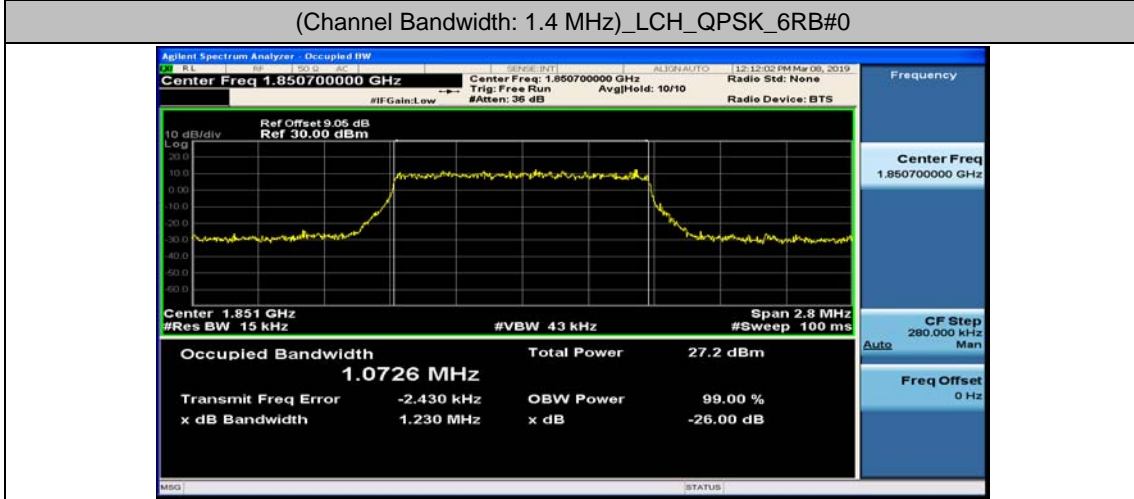

Test Graphs

Channel Bandwidth: 1.4 MHz