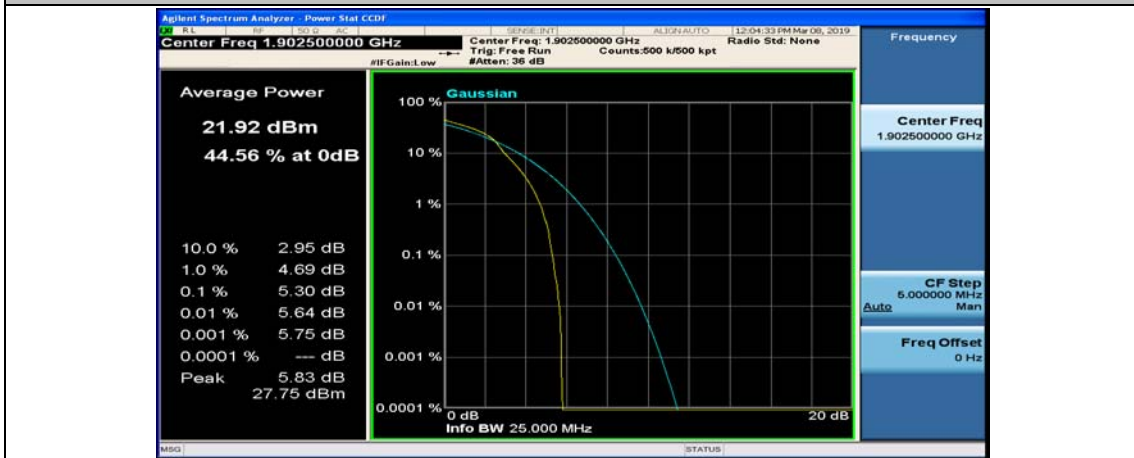

(Channel Bandwidth:15 MHz)_HCH_16QAM_1RB#74