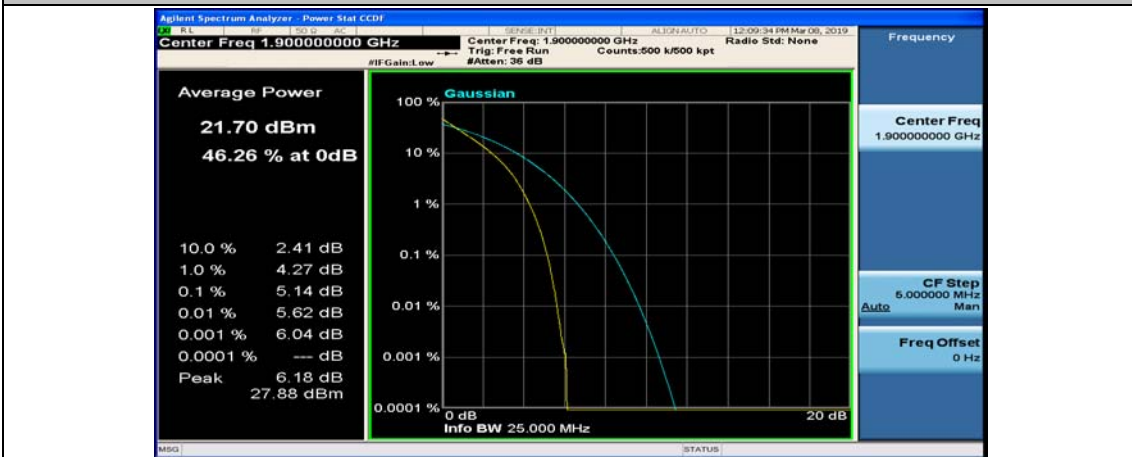

(Channel Bandwidth:20 MHz)_MCH_QPSK_100RB#0

(Channel Bandwidth:20 MHz)_HCH_QPSK_1RB#0

(Channel Bandwidth:20 MHz)_HCH_QPSK_1RB#49

(Channel Bandwidth:20 MHz)_HCH_QPSK_1RB#99

(Channel Bandwidth:20 MHz)_HCH_QPSK_50RB#0