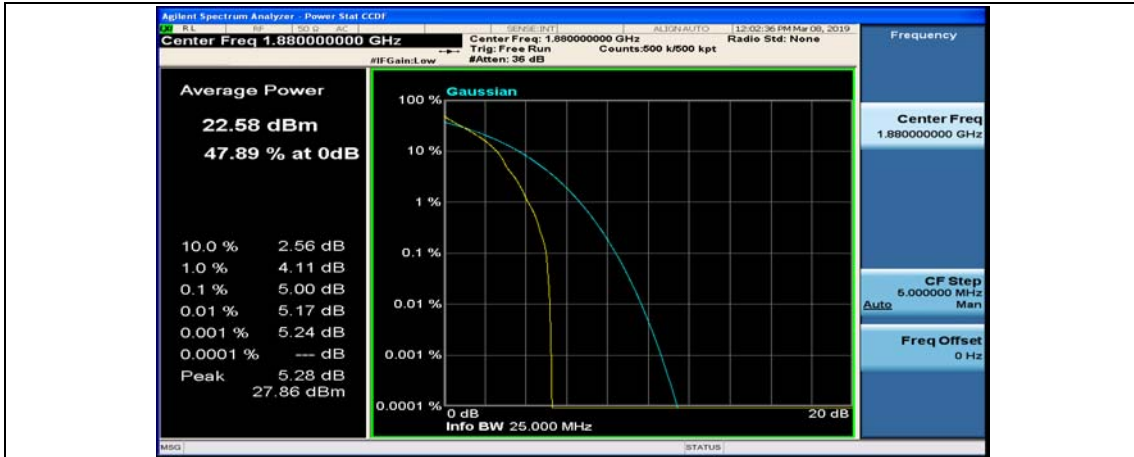

(Channel Bandwidth:15 MHz)_LCH_QPSK_75RB#0

(Channel Bandwidth:15 MHz)_MCH_QPSK_1RB#0

(Channel Bandwidth:15 MHz)_MCH_QPSK_1RB#37

(Channel Bandwidth:15 MHz)_MCH_QPSK_1RB#74

(Channel Bandwidth:15 MHz)_MCH_QPSK_37RB#0