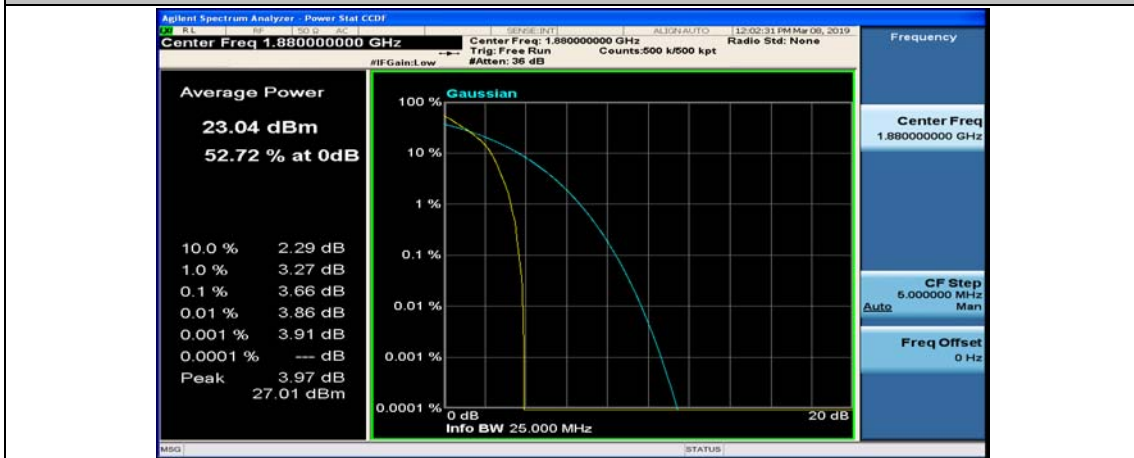

Channel Bandwidth: 10 MHz_MCH_16QAM_50RB#0

Channel Bandwidth: 10 MHz_HCH_16QAM_1RB#0

Channel Bandwidth: 10 MHz_HCH_16QAM_1RB#24

Channel Bandwidth: 15 MHz

(Channel Bandwidth:15 MHz)_LCH_QPSK_37RB#18

(Channel Bandwidth:15 MHz)_LCH_QPSK_37RB#38

(Channel Bandwidth:15 MHz)_LCH_QPSK_75RB#0

(Channel Bandwidth:15 MHz)_MCH_QPSK_1RB#0

(Channel Bandwidth:15 MHz)_MCH_QPSK_1RB#37

(Channel Bandwidth:15 MHz)_MCH_QPSK_1RB#74

(Channel Bandwidth:15 MHz)_MCH_QPSK_37RB#0