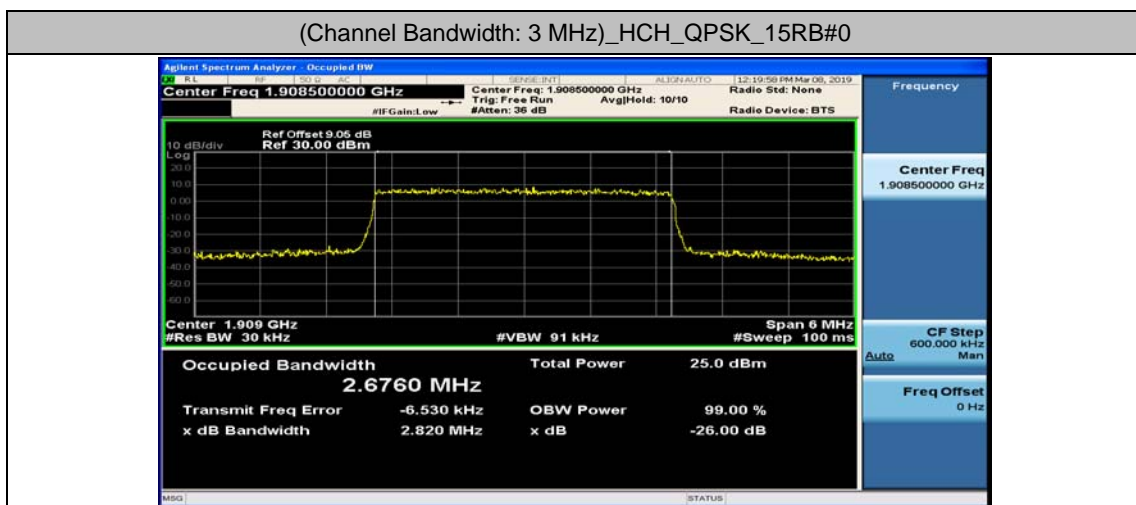

Channel Bandwidth: 20 MHz

Channel Bandwidth: 20 MHz						
Modulation	Channel	RB Configuration		Occupied Bandwidth (MHz)	26dB Bandwidth (MHz)	Verdict
		Size	Offset			
QPSK	LCH	100	0	17.889	18.76	PASS
	MCH	100	0	17.878	18.64	PASS
	HCH	100	0	17.844	18.57	PASS
16QAM	LCH	100	0	17.878	18.66	PASS
	MCH	100	0	17.864	18.72	PASS
	HCH	100	0	17.826	18.60	PASS

Test Graphs

Channel Bandwidth: 1.4 MHz

(Channel Bandwidth: 1.4 MHz)_LCH_16QAM_6RB#0

(Channel Bandwidth: 1.4 MHz)_MCH_16QAM_6RB#0

(Channel Bandwidth: 1.4 MHz)_HCH_16QAM_6RB#0

Channel Bandwidth: 3 MHz

(Channel Bandwidth: 3 MHz)_LCH_16QAM_15RB#0