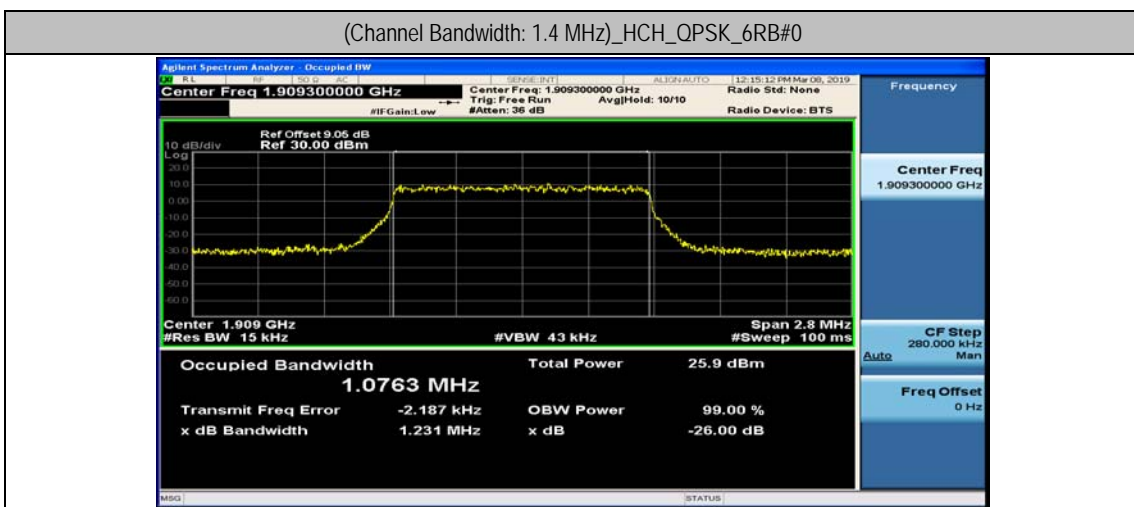

Test Graphs

Channel Bandwidth: 1.4 MHz