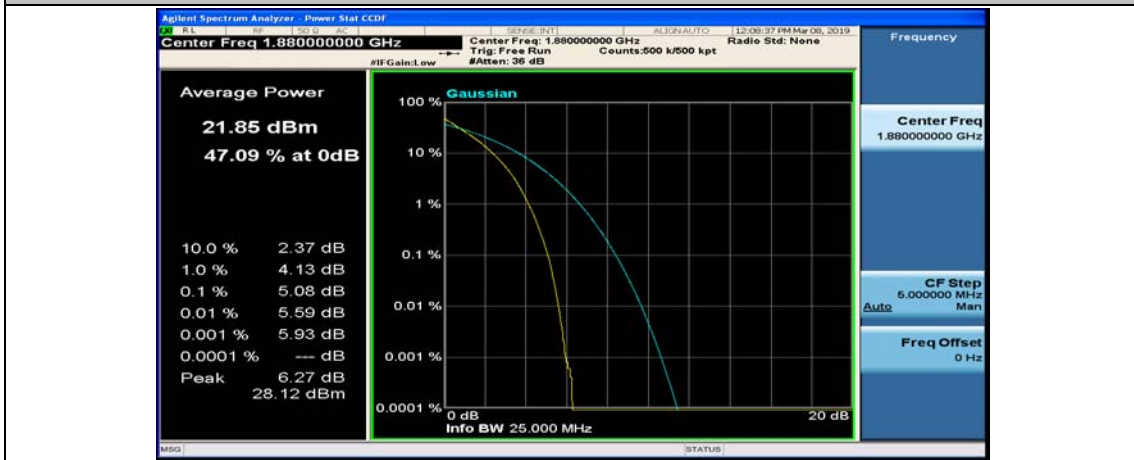

(Channel Bandwidth:20 MHz)_MCH_QPSK_100RB#0