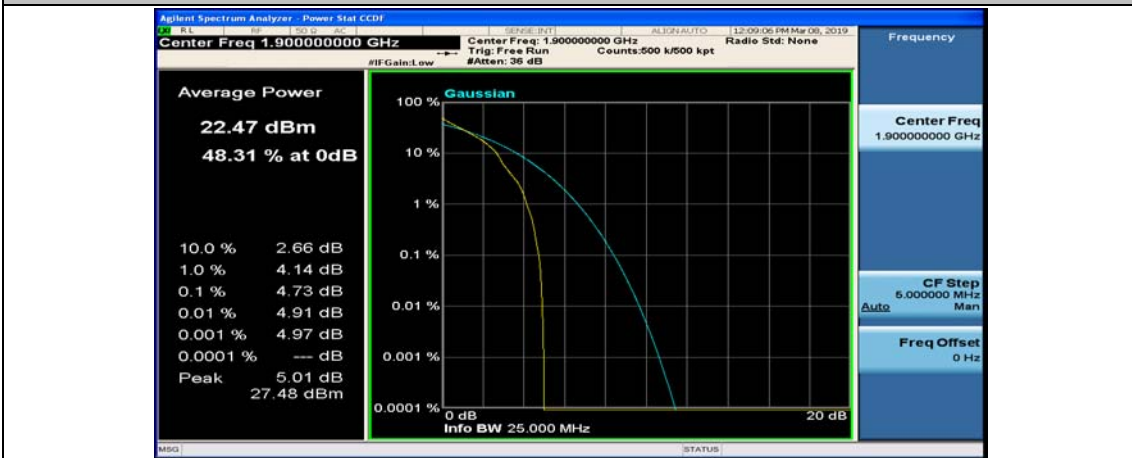

(Channel Bandwidth:20 MHz)_MCH_QPSK_100RB#0

(Channel Bandwidth:20 MHz)_HCH_QPSK_1RB#0

(Channel Bandwidth:20 MHz)_HCH_QPSK_1RB#49

(Channel Bandwidth:20 MHz)_HCH_QPSK_1RB#99

(Channel Bandwidth:20 MHz)_HCH_QPSK_50RB#0