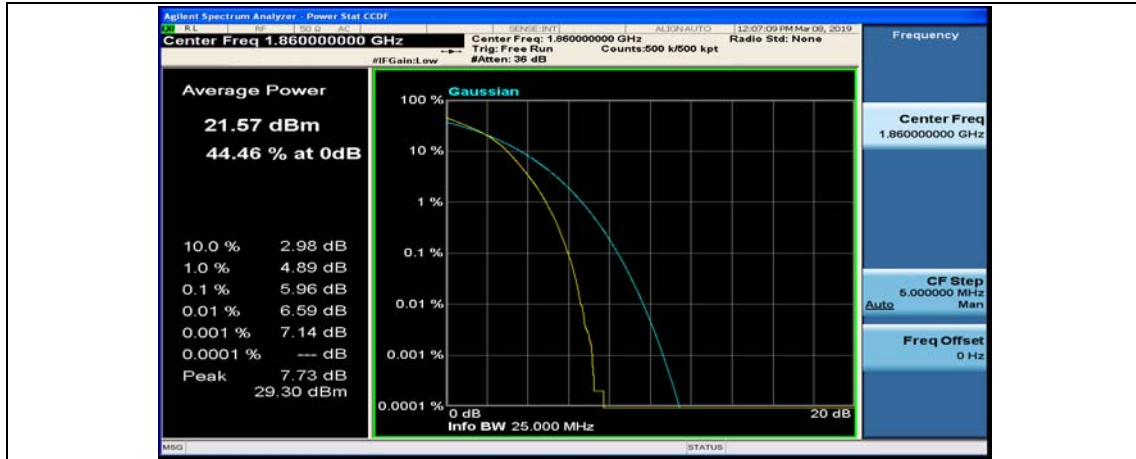

(Channel Bandwidth:20 MHz)_LCH_16QAM_1RB#99

(Channel Bandwidth:20 MHz)_LCH_16QAM_50RB#0

(Channel Bandwidth:20 MHz)_LCH_16QAM_50RB#25

(Channel Bandwidth:20 MHz)_LCH_16QAM_50RB#50

(Channel Bandwidth:20 MHz)_LCH_16QAM_100RB#0