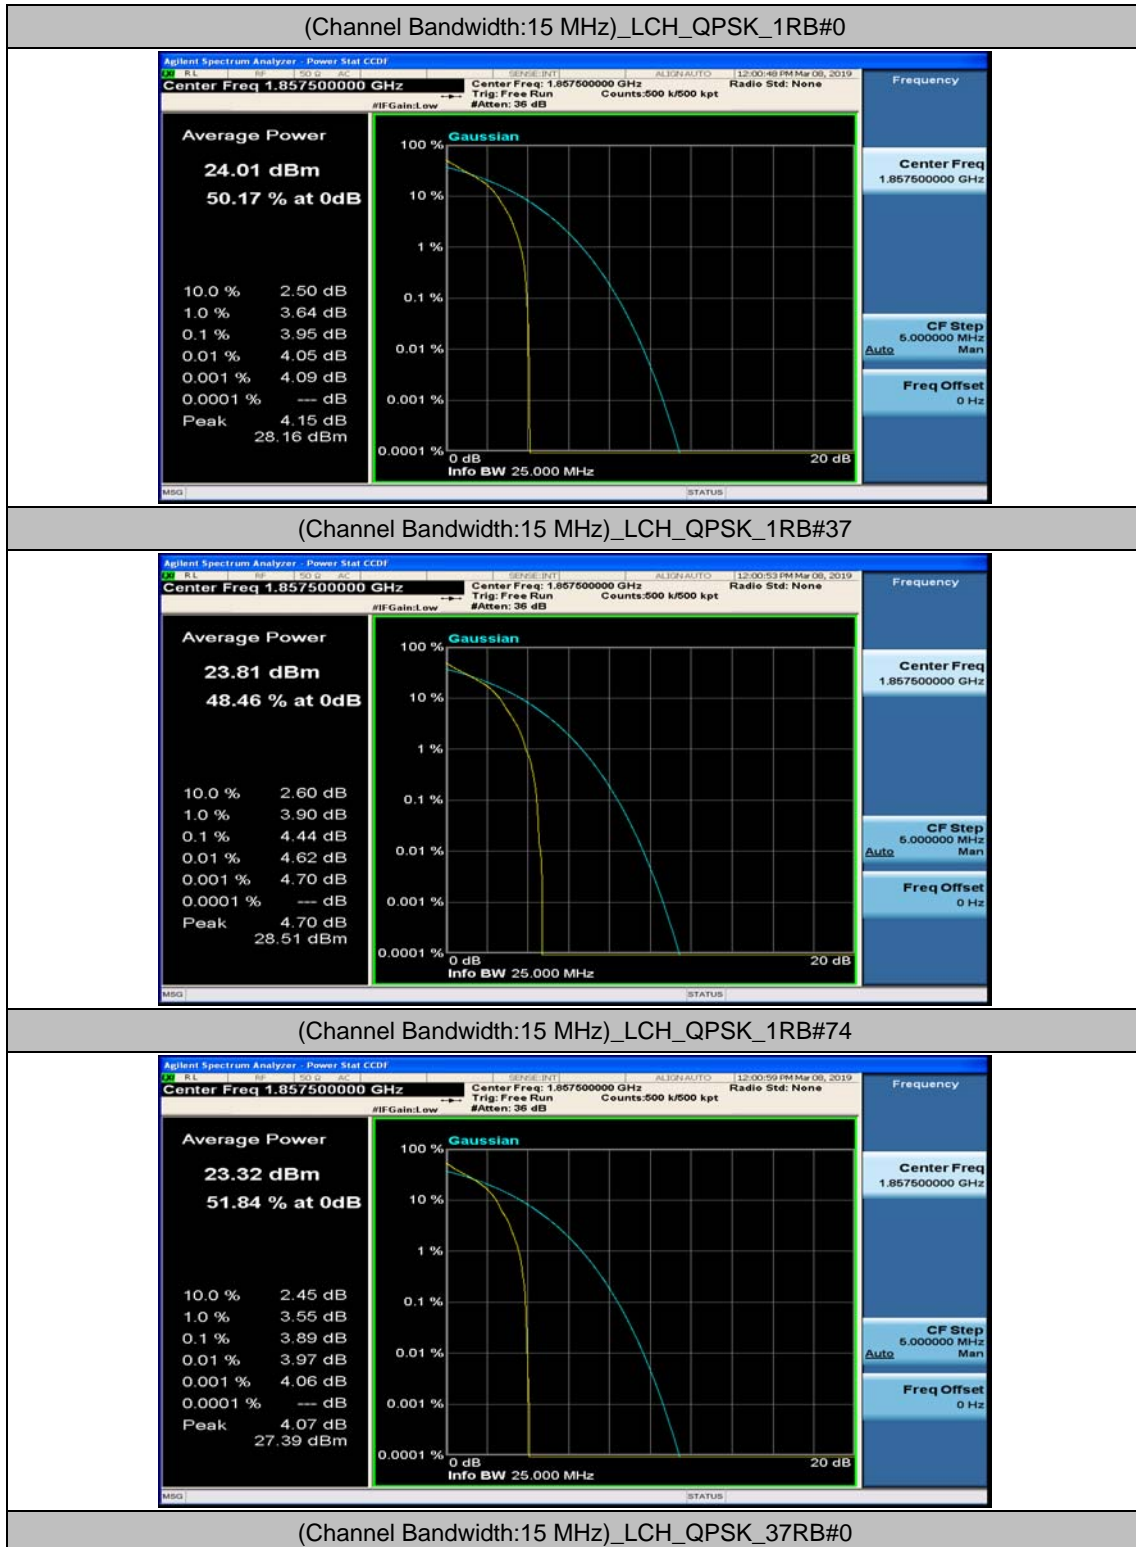

Channel Bandwidth: 10 MHz_MCH_16QAM_50RB#0

Channel Bandwidth: 10 MHz_HCH_16QAM_1RB#0

Channel Bandwidth: 10 MHz_HCH_16QAM_1RB#24

Channel Bandwidth: 15 MHz

(Channel Bandwidth:15 MHz)_LCH_QPSK_37RB#18

(Channel Bandwidth:15 MHz)_LCH_QPSK_37RB#38