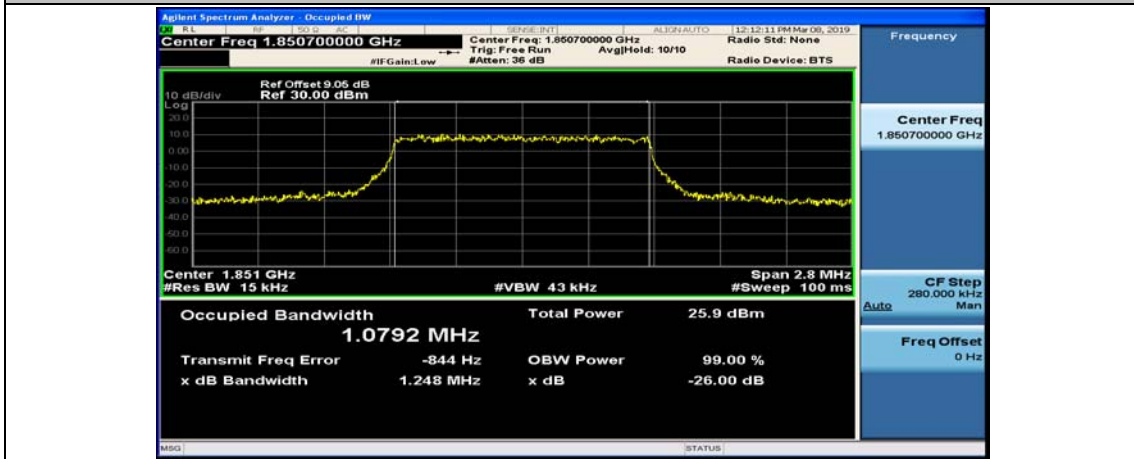

(Channel Bandwidth: 1.4 MHz)_LCH_16QAM_6RB#0