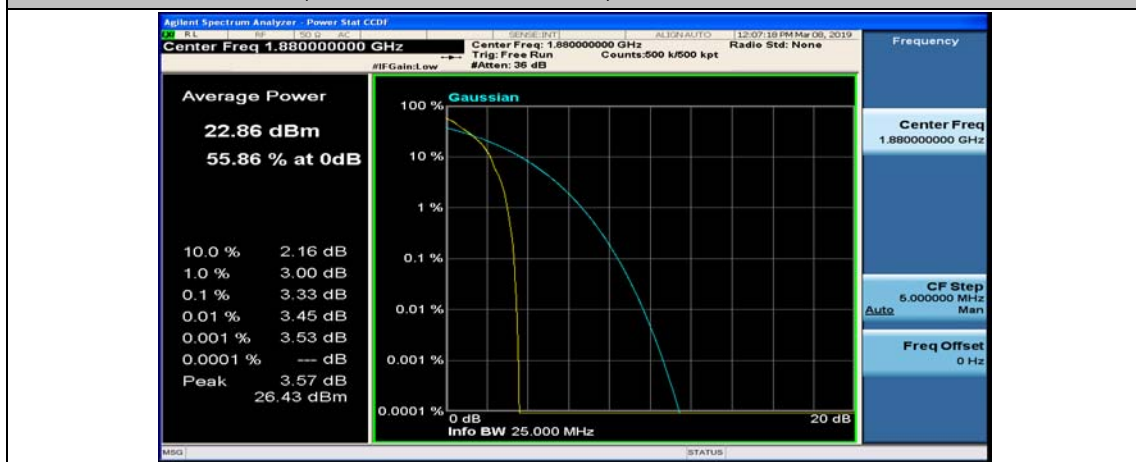

(Channel Bandwidth:15 MHz)_HCH_16QAM_75RB#0

Channel Bandwidth: 20 MHz

(Channel Bandwidth:20 MHz)_LCH_QPSK_50RB#25

(Channel Bandwidth:20 MHz)_LCH_QPSK_50RB#50

(Channel Bandwidth:20 MHz)_LCH_QPSK_100RB#0

(Channel Bandwidth:20 MHz)_MCH_QPSK_1RB#0