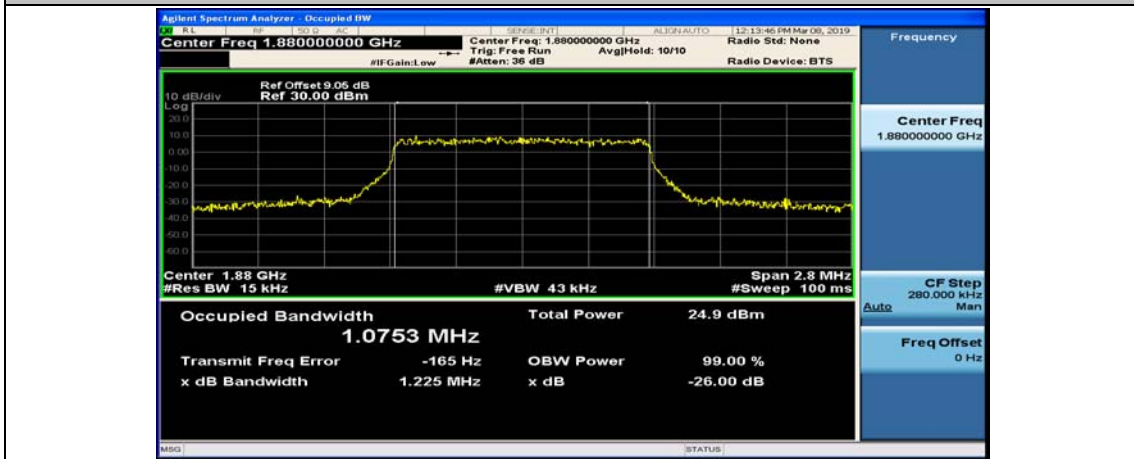

Test Graphs

Channel Bandwidth: 1.4 MHz

(Channel Bandwidth: 1.4 MHz)_LCH_16QAM_6RB#0

(Channel Bandwidth: 1.4 MHz)_MCH_16QAM_6RB#0

(Channel Bandwidth: 1.4 MHz)_HCH_16QAM_6RB#0

Channel Bandwidth: 3 MHz

(Channel Bandwidth: 3 MHz)_LCH_16QAM_15RB#0