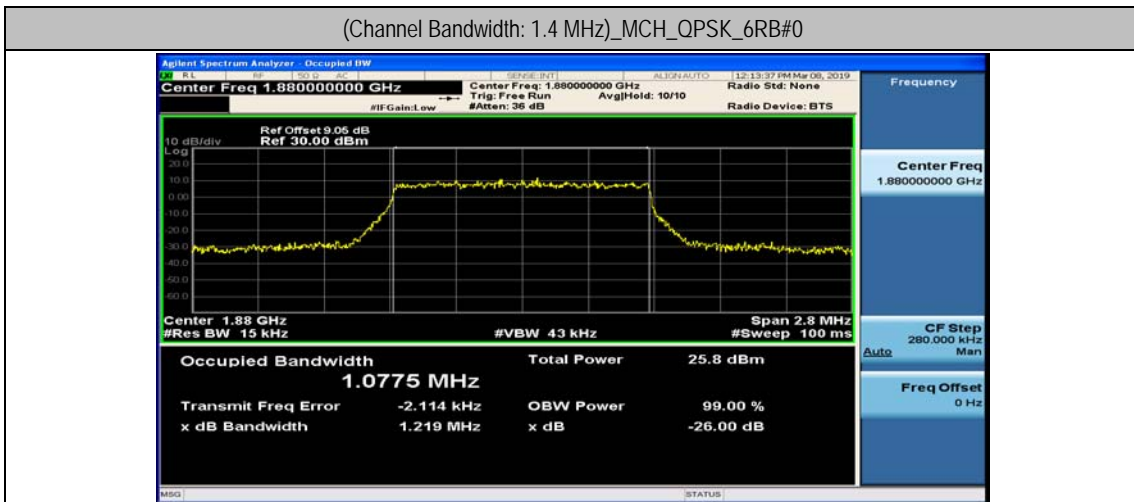

Test Graphs

Channel Bandwidth: 1.4 MHz