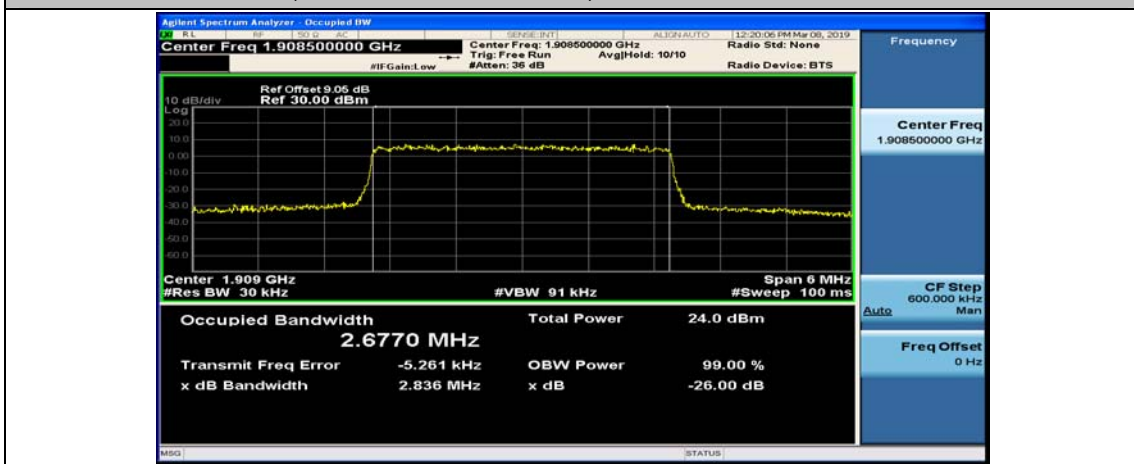

(Channel Bandwidth: 3 MHz)_HCH_16QAM_15RB#0