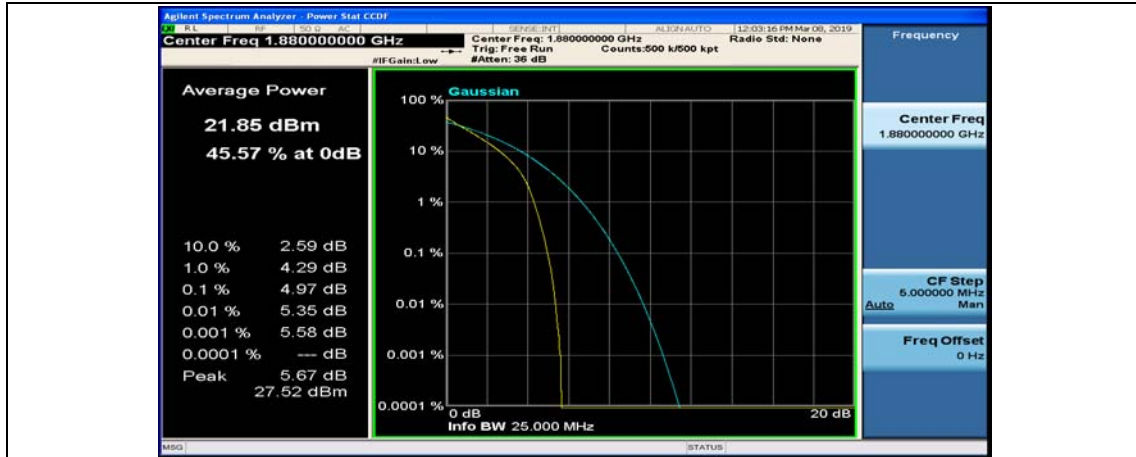

(Channel Bandwidth:15 MHz)_MCH_QPSK_37RB#38