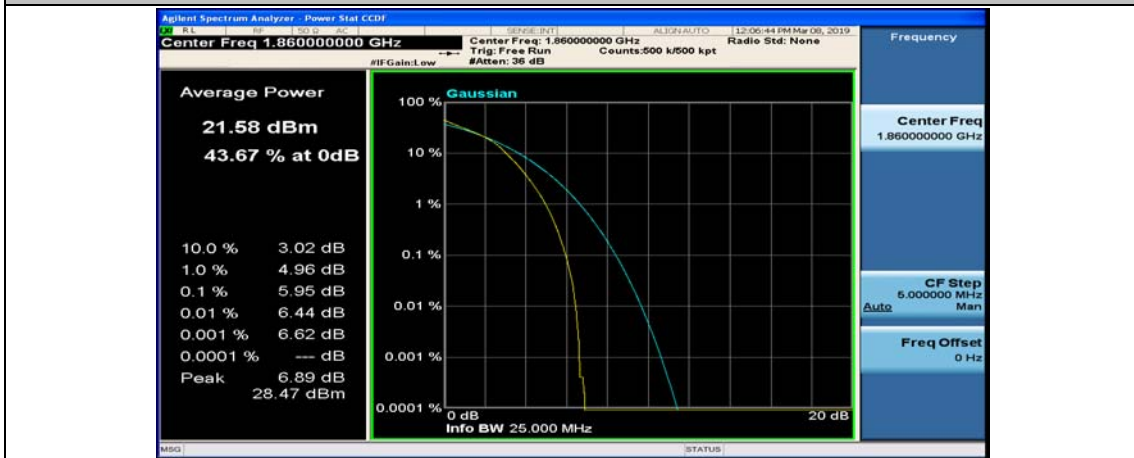

(Channel Bandwidth:20 MHz)_LCH_16QAM_50RB#25