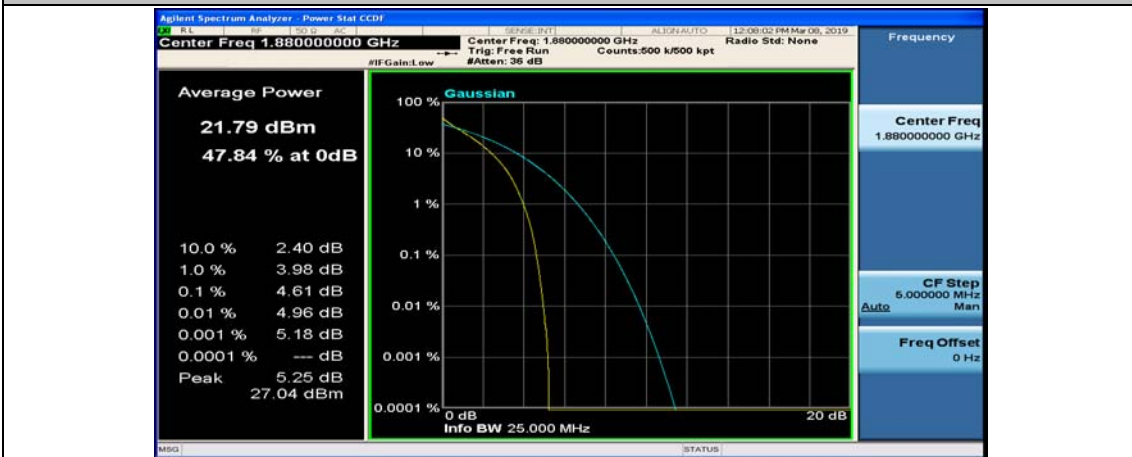

(Channel Bandwidth:20 MHz)_MCH_QPSK_1RB#49

(Channel Bandwidth:20 MHz)_MCH_QPSK_1RB#99

(Channel Bandwidth:20 MHz)_MCH_QPSK_50RB#0

(Channel Bandwidth:20 MHz)_MCH_QPSK_50RB#25

(Channel Bandwidth:20 MHz)_MCH_QPSK_50RB#50