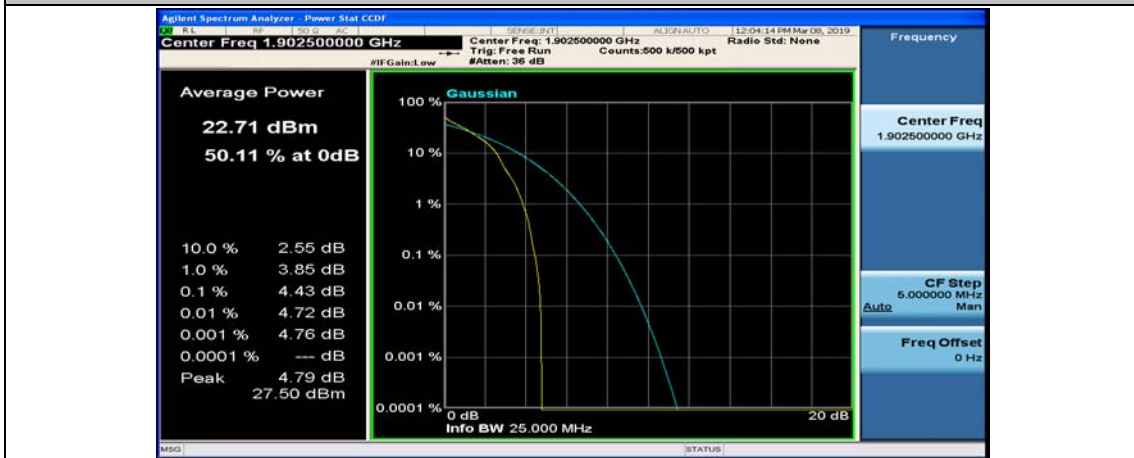

(Channel Bandwidth:15 MHz)_HCH_QPSK_1RB#74