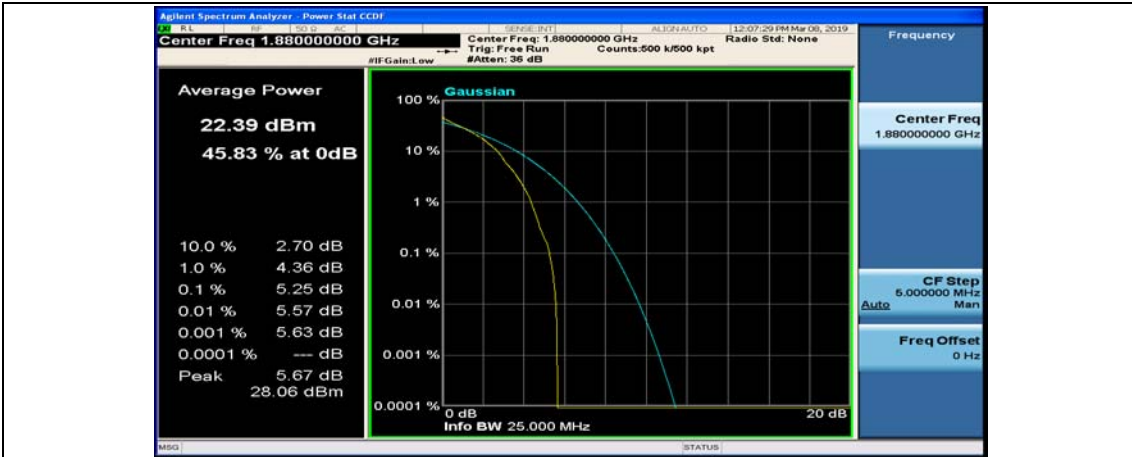

(Channel Bandwidth:20 MHz)_MCH_QPSK_1RB#99