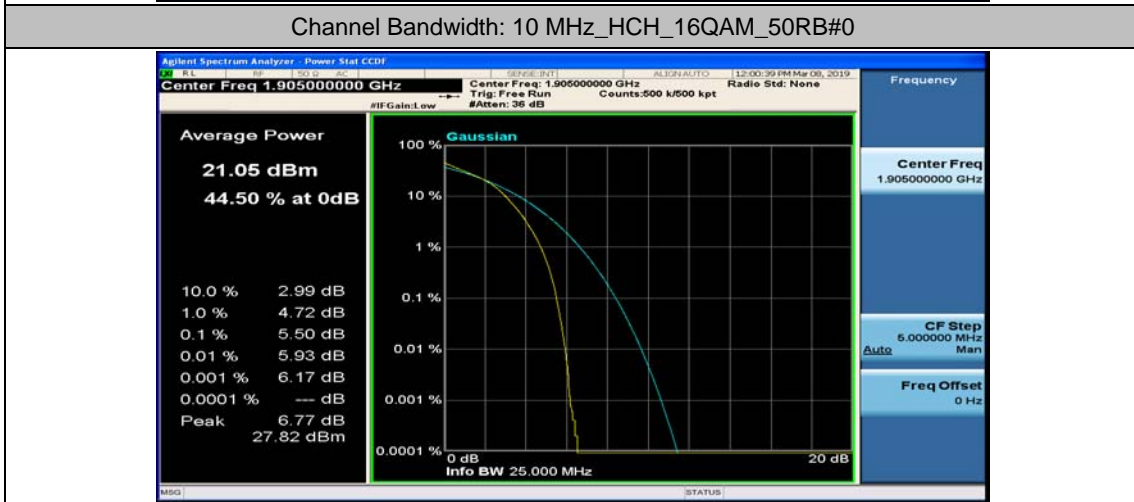

Channel Bandwidth: 10 MHz_MCH_16QAM_50RB#0

Channel Bandwidth: 10 MHz_HCH_16QAM_1RB#0

Channel Bandwidth: 10 MHz_HCH_16QAM_1RB#24

Channel Bandwidth: 15 MHz

(Channel Bandwidth:15 MHz)_LCH_QPSK_37RB#18

(Channel Bandwidth:15 MHz)_LCH_QPSK_37RB#38