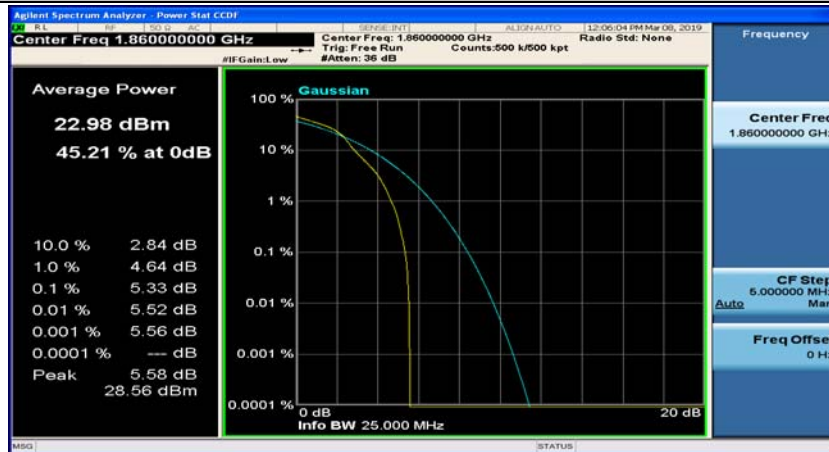

(Channel Bandwidth:20 MHz)_HCH_QPSK_50RB#25

(Channel Bandwidth:20 MHz)_HCH_QPSK_50RB#50

(Channel Bandwidth:20 MHz)_HCH_QPSK_100RB#0

(Channel Bandwidth:20 MHz)_LCH_16QAM_1RB#0

(Channel Bandwidth:20 MHz)_LCH_16QAM_1RB#49