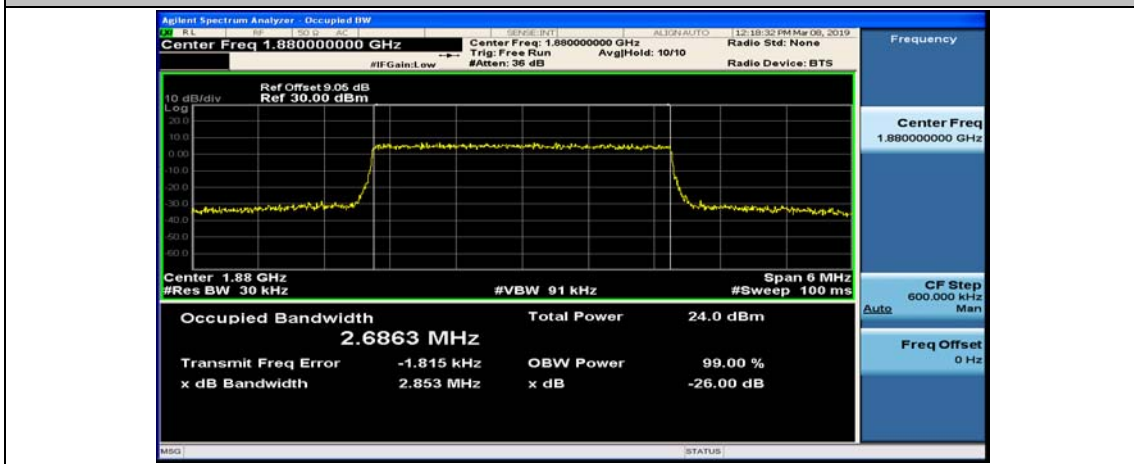

(Channel Bandwidth: 3 MHz)_MCH_16QAM_15RB#0