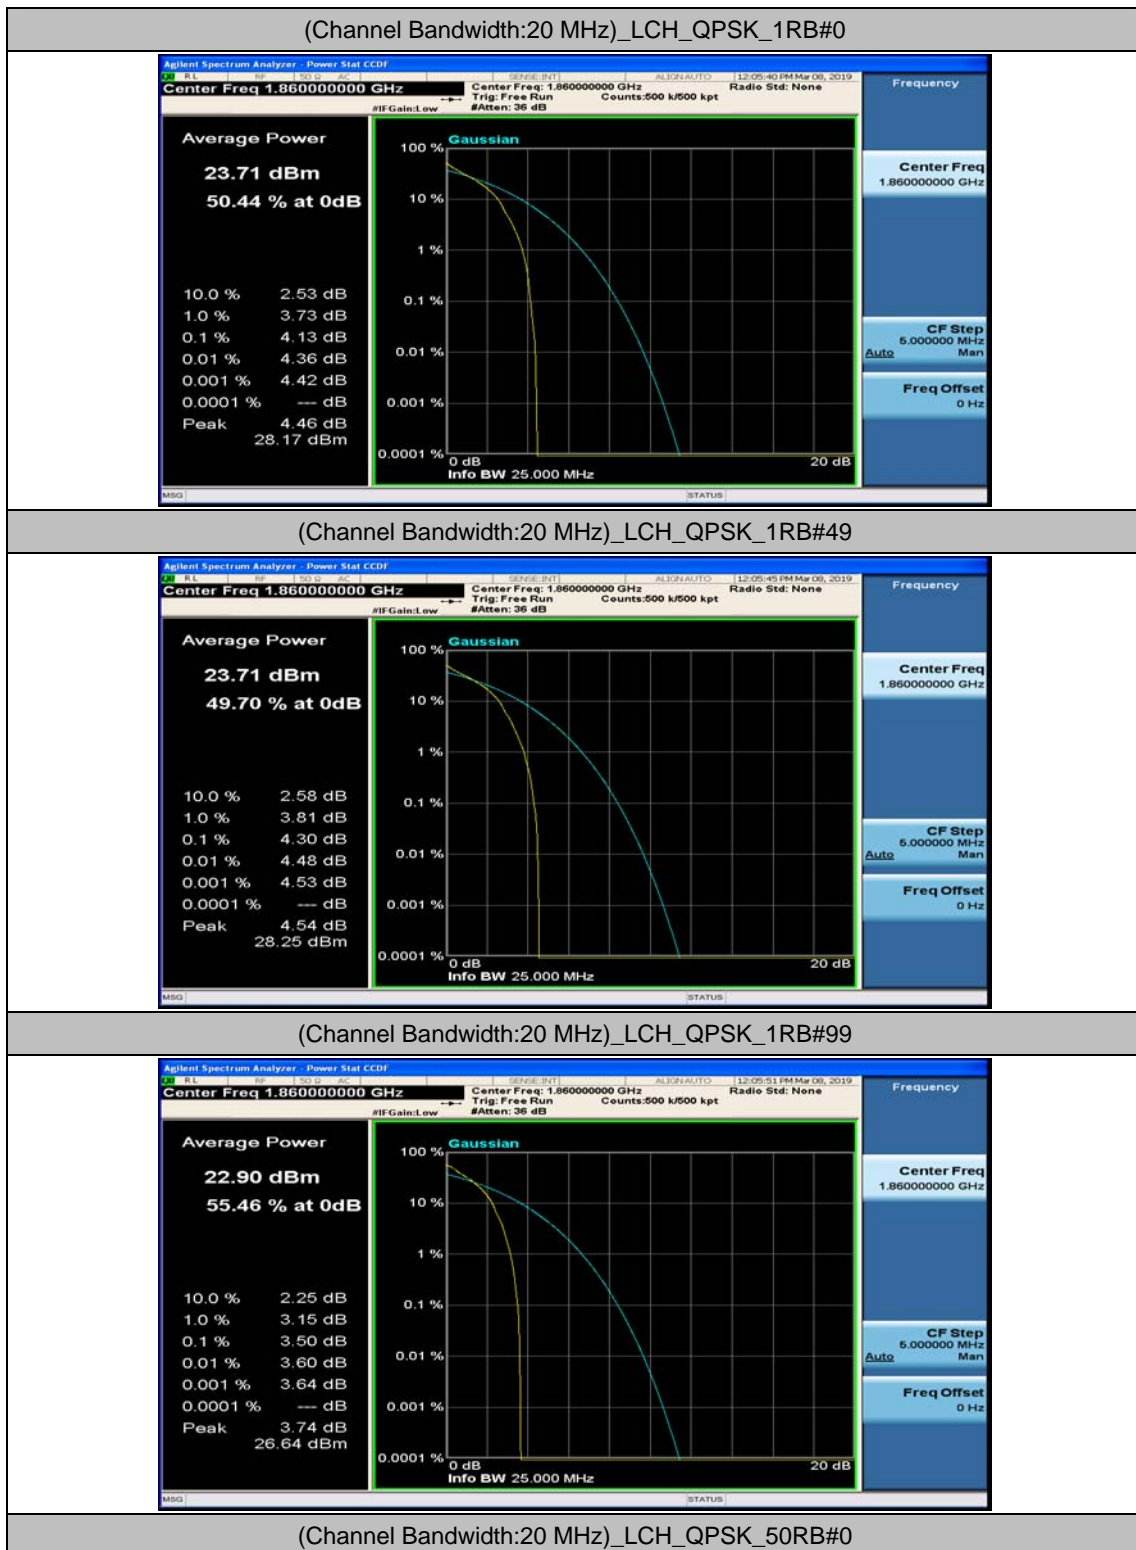

(Channel Bandwidth:15 MHz)_HCH_16QAM_1RB#37

(Channel Bandwidth:15 MHz)_HCH_16QAM_1RB#74

(Channel Bandwidth:15 MHz)_HCH_16QAM_37RB#0

(Channel Bandwidth:15 MHz)_HCH_16QAM_37RB#18

(Channel Bandwidth:15 MHz)_HCH_16QAM_37RB#38

(Channel Bandwidth:15 MHz)_HCH_16QAM_75RB#0

Channel Bandwidth: 20 MHz

(Channel Bandwidth:20 MHz)_LCH_QPSK_50RB#25

(Channel Bandwidth:20 MHz)_LCH_QPSK_50RB#50

(Channel Bandwidth:20 MHz)_LCH_QPSK_100RB#0

(Channel Bandwidth:20 MHz)_MCH_QPSK_1RB#0