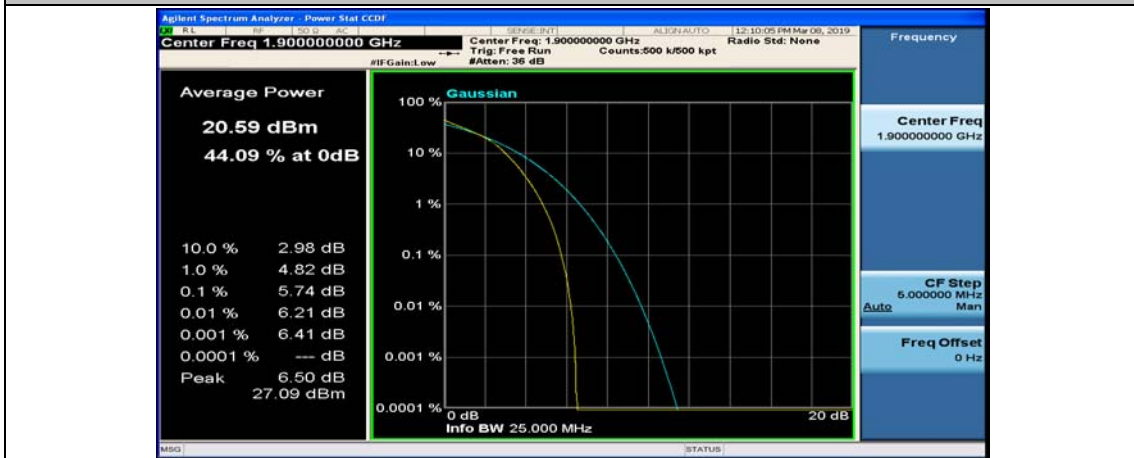

(Channel Bandwidth:20 MHz)_HCH_16QAM_50RB#0