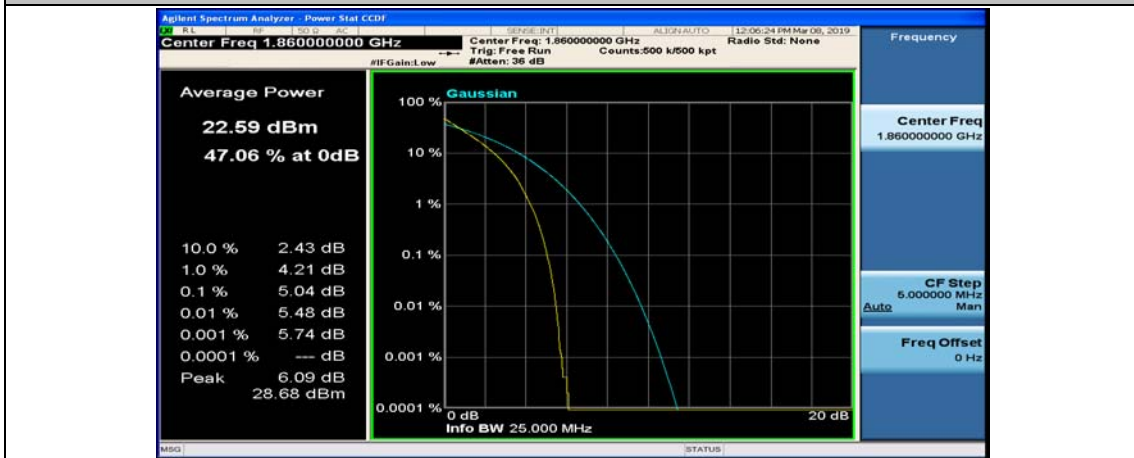

(Channel Bandwidth:15 MHz)_HCH_16QAM_75RB#0

Channel Bandwidth: 20 MHz

(Channel Bandwidth:20 MHz)_LCH_QPSK_50RB#25

(Channel Bandwidth:20 MHz)_LCH_QPSK_50RB#50

(Channel Bandwidth:20 MHz)_LCH_QPSK_100RB#0

(Channel Bandwidth:20 MHz)_MCH_QPSK_1RB#0