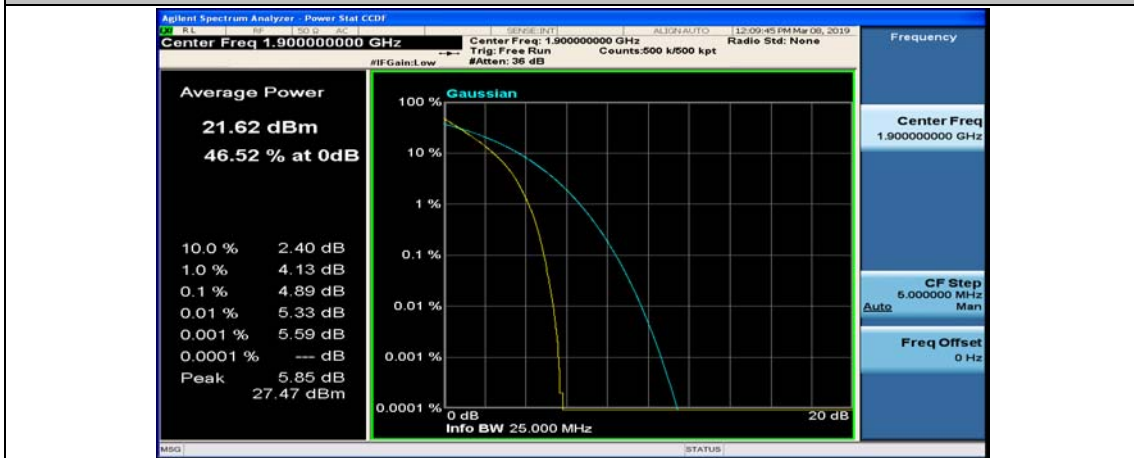

(Channel Bandwidth:20 MHz)_HCH_QPSK_50RB#50