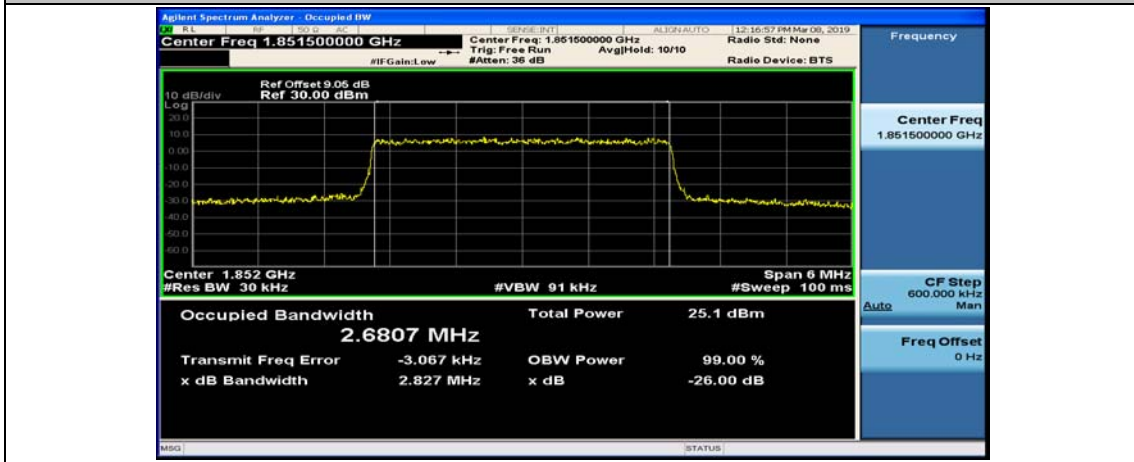

Test Graphs

Channel Bandwidth: 1.4 MHz

(Channel Bandwidth: 1.4 MHz)_LCH_16QAM_6RB#0

(Channel Bandwidth: 1.4 MHz)_MCH_16QAM_6RB#0

(Channel Bandwidth: 1.4 MHz)_HCH_16QAM_6RB#0

Channel Bandwidth: 3 MHz

(Channel Bandwidth: 3 MHz)_LCH_16QAM_15RB#0