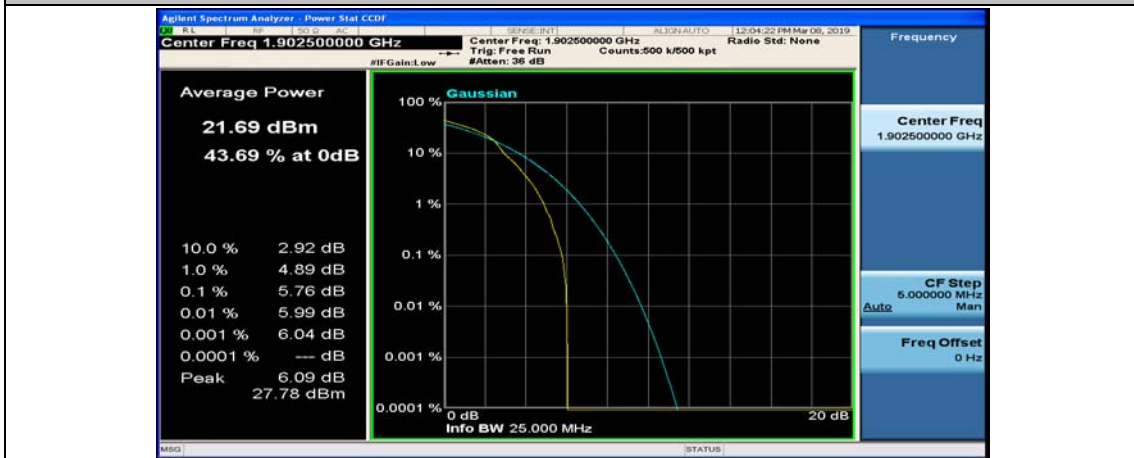

(Channel Bandwidth:15 MHz)_MCH_16QAM_37RB#0

(Channel Bandwidth:15 MHz)_MCH_16QAM_37RB#18

(Channel Bandwidth:15 MHz)_MCH_16QAM_37RB#38

(Channel Bandwidth:15 MHz)_MCH_16QAM_75RB#0

(Channel Bandwidth:15 MHz)_HCH_16QAM_1RB#0