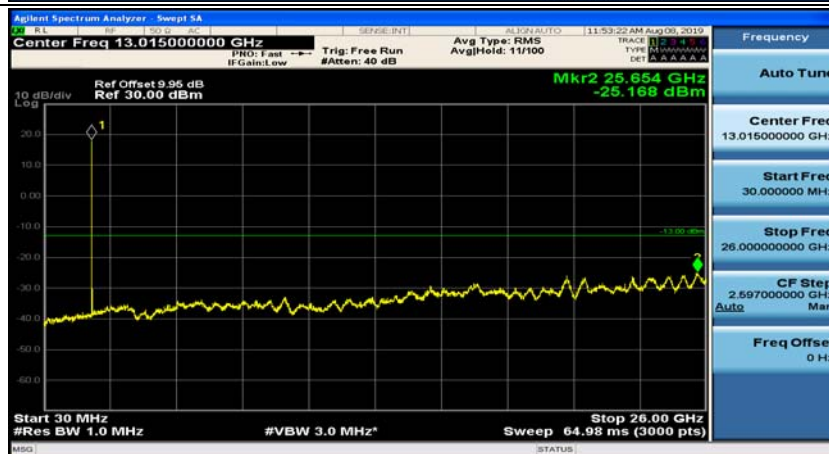

Channel Bandwidth: 5 MHz

(Channel Bandwidth: 5 MHz)_MCH_QPSK_1RB#0

(Channel Bandwidth: 5 MHz)_MCH_QPSK_1RB#12

(Channel Bandwidth: 5 MHz)_HCH_QPSK_1RB#0

(Channel Bandwidth: 5 MHz)_HCH_QPSK_1RB#12

(Channel Bandwidth: 5 MHz)_LCH_16QAM_1RB#0

(Channel Bandwidth: 5 MHz)_LCH_16QAM_1RB#12

(Channel Bandwidth: 5 MHz)_MCH_16QAM_1RB#0

(Channel Bandwidth: 5 MHz)_MCH_16QAM_1RB#12

(Channel Bandwidth: 5 MHz)_HCH_16QAM_1RB#0

(Channel Bandwidth: 5 MHz)_HCH_16QAM_1RB#12