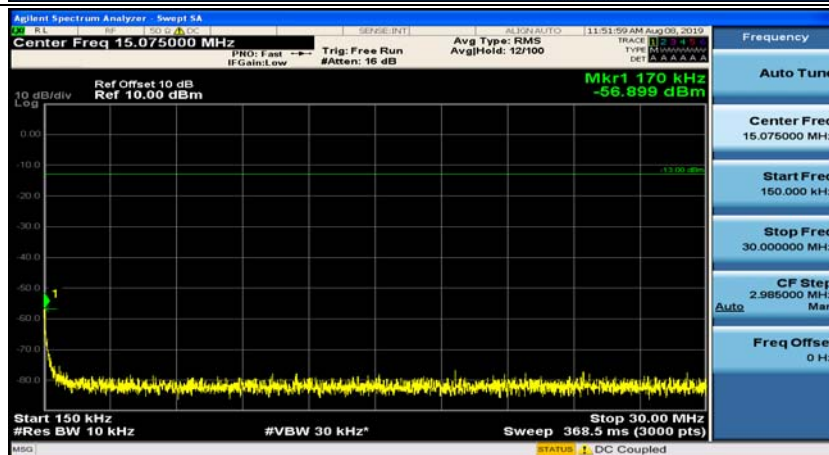

Channel Bandwidth: 5 MHz

(Channel Bandwidth: 5 MHz)_MCH_QPSK_1RB#0

(Channel Bandwidth: 5 MHz)_MCH_QPSK_1RB#12

(Channel Bandwidth: 5 MHz)_HCH_QPSK_1RB#0

(Channel Bandwidth: 5 MHz)_HCH_QPSK_1RB#12

(Channel Bandwidth: 5 MHz)_LCH_16QAM_1RB#0

(Channel Bandwidth: 5 MHz)_LCH_16QAM_1RB#12

(Channel Bandwidth: 5 MHz)_MCH_16QAM_1RB#0

(Channel Bandwidth: 5 MHz)_MCH_16QAM_1RB#12

(Channel Bandwidth: 5 MHz)_HCH_16QAM_1RB#0

(Channel Bandwidth: 5 MHz)_HCH_16QAM_1RB#12