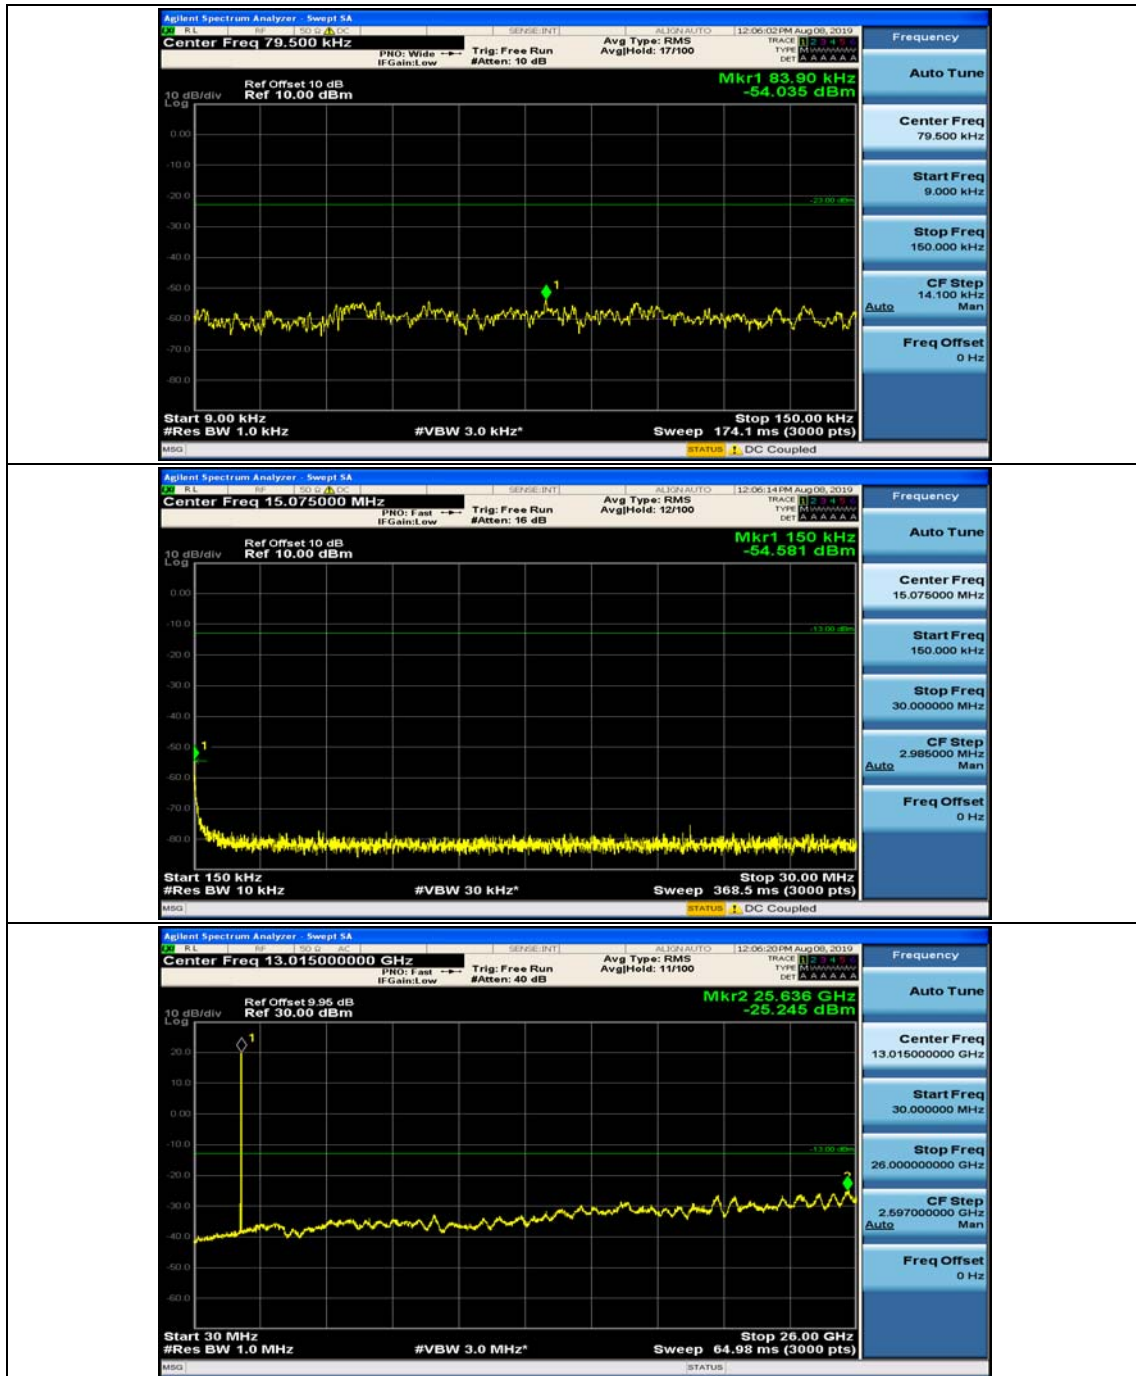

Channel Bandwidth: 5 MHz

(Channel Bandwidth: 5 MHz)_MCH_QPSK_1RB#0

(Channel Bandwidth: 5 MHz)_MCH_QPSK_1RB#12

(Channel Bandwidth: 5 MHz)_HCH_QPSK_1RB#0

(Channel Bandwidth: 5 MHz)_HCH_QPSK_1RB#12

(Channel Bandwidth: 5 MHz)_LCH_16QAM_1RB#0

Channel Bandwidth: 10 MHz

Channel Bandwidth: 10 MHz_MCH_QPSK_1RB#0

Channel Bandwidth: 10 MHz_MCH_QPSK_1RB#24

Channel Bandwidth: 10 MHz_HCH_QPSK_1RB#0

Channel Bandwidth: 10 MHz_HCH_QPSK_1RB#24

Channel Bandwidth: 10 MHz_LCH_16QAM_1RB#0

Channel Bandwidth: 10 MHz_LCH_16QAM_1RB#24

Channel Bandwidth: 10 MHz_MCH_16QAM_1RB#0

Channel Bandwidth: 10 MHz_MCH_16QAM_1RB#24

Channel Bandwidth: 10 MHz_HCH_16QAM_1RB#0

Channel Bandwidth: 10 MHz_HCH_16QAM_1RB#24

Channel Bandwidth: 15 MHz

(Channel Bandwidth:15 MHz)_MCH_QPSK_1RB#0

(Channel Bandwidth:15 MHz)_MCH_QPSK_1RB#37

(Channel Bandwidth:15 MHz)_HCH_QPSK_1RB#0

(Channel Bandwidth:15 MHz)_HCH_QPSK_1RB#37