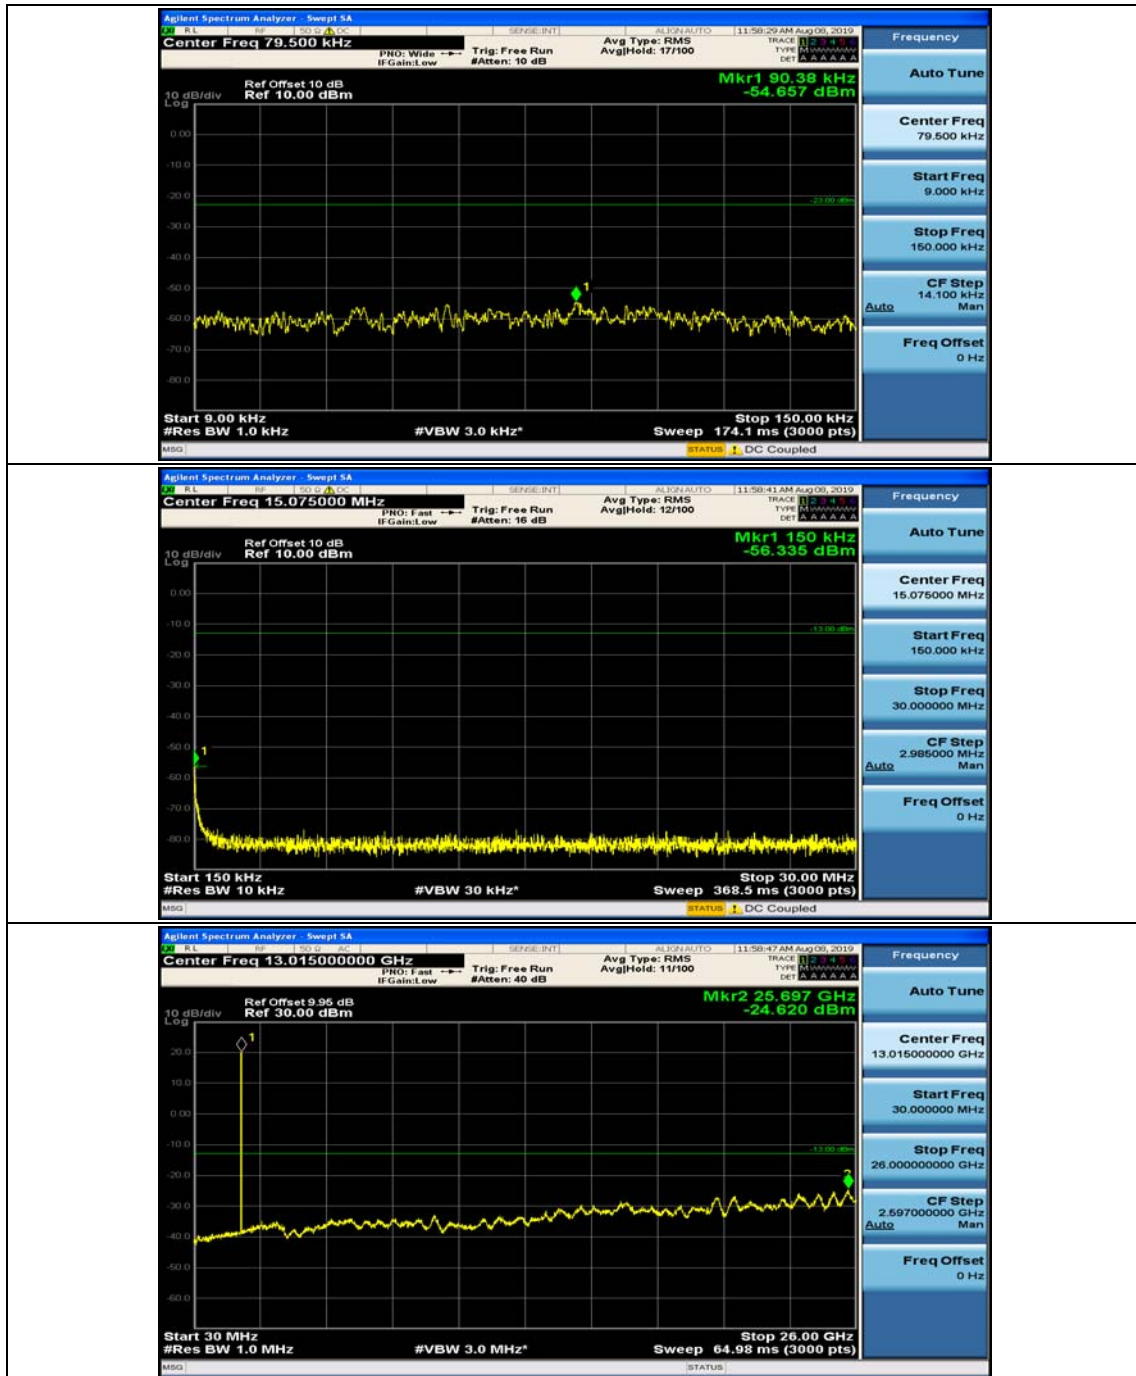

Channel Bandwidth: 5 MHz

(Channel Bandwidth: 5 MHz)_MCH_QPSK_1RB#0

(Channel Bandwidth: 5 MHz)_MCH_QPSK_1RB#12

(Channel Bandwidth: 5 MHz)_HCH_QPSK_1RB#0

(Channel Bandwidth: 5 MHz)_HCH_QPSK_1RB#12

(Channel Bandwidth: 5 MHz)_LCH_16QAM_1RB#0

Channel Bandwidth: 10 MHz

Channel Bandwidth: 10 MHz_MCH_QPSK_1RB#0

Channel Bandwidth: 10 MHz_MCH_QPSK_1RB#24

Channel Bandwidth: 10 MHz_HCH_QPSK_1RB#0

Channel Bandwidth: 10 MHz_HCH_QPSK_1RB#24

Channel Bandwidth: 10 MHz_LCH_16QAM_1RB#0

Channel Bandwidth: 10 MHz_LCH_16QAM_1RB#24

Channel Bandwidth: 10 MHz_MCH_16QAM_1RB#0

Channel Bandwidth: 10 MHz_MCH_16QAM_1RB#24

Channel Bandwidth: 10 MHz_HCH_16QAM_1RB#0

Channel Bandwidth: 10 MHz_HCH_16QAM_1RB#24