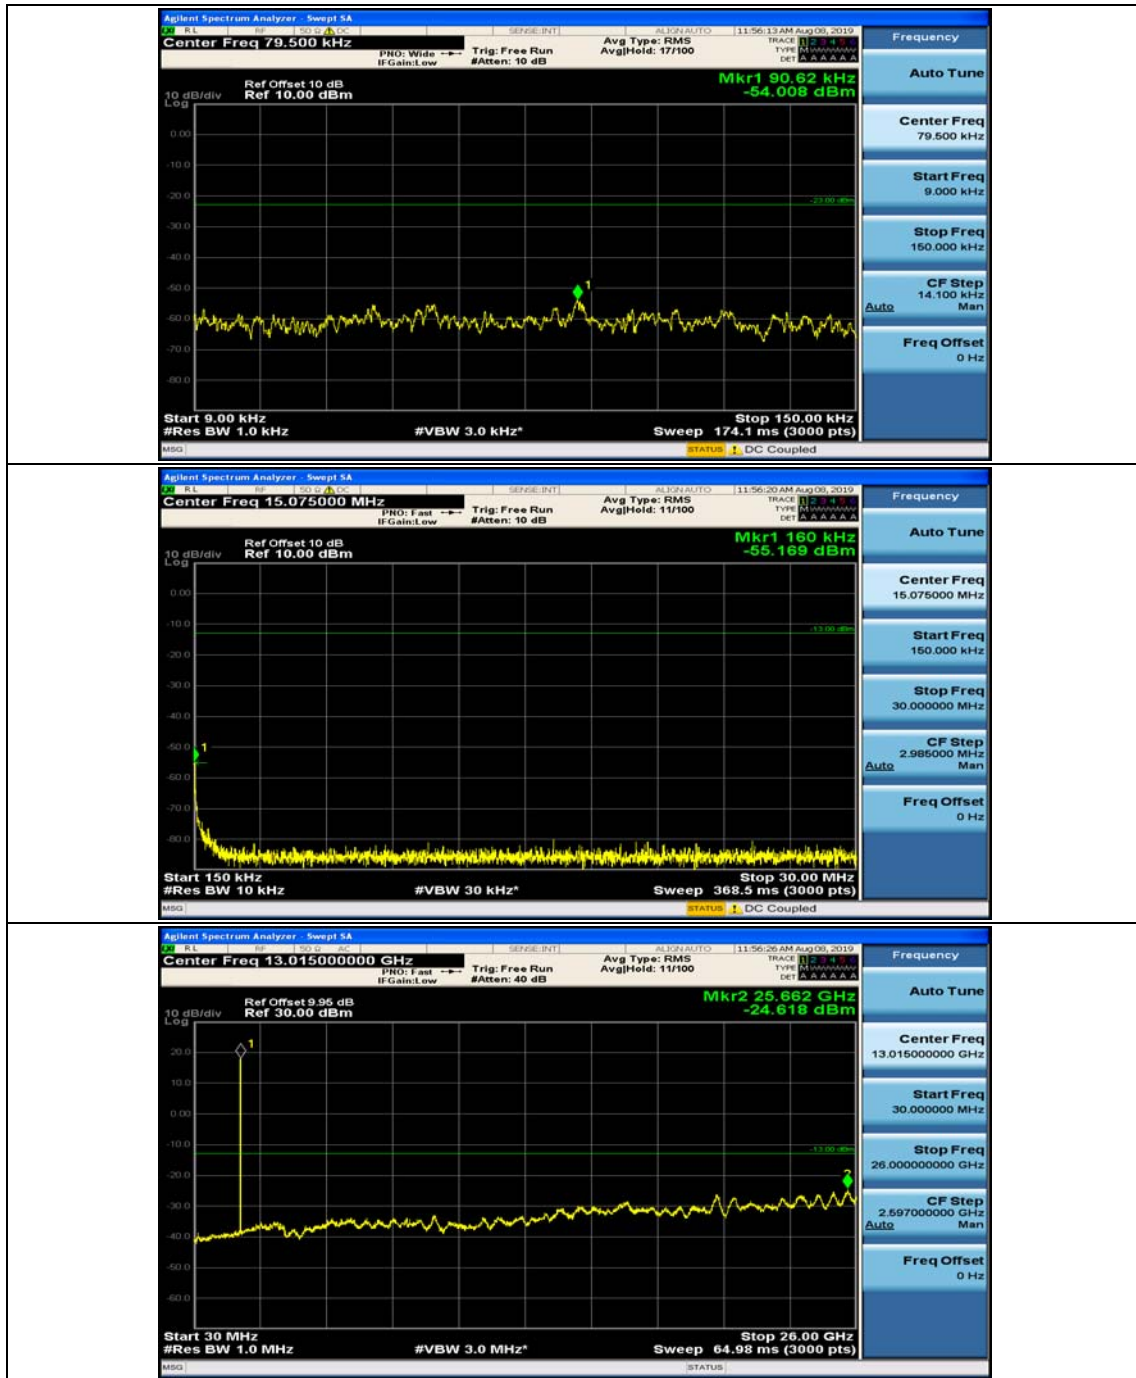

Channel Bandwidth: 5 MHz

(Channel Bandwidth: 5 MHz)_MCH_QPSK_1RB#0

(Channel Bandwidth: 5 MHz)_MCH_QPSK_1RB#12

(Channel Bandwidth: 5 MHz)_HCH_QPSK_1RB#0

(Channel Bandwidth: 5 MHz)_HCH_QPSK_1RB#12

(Channel Bandwidth: 5 MHz)_LCH_16QAM_1RB#0

(Channel Bandwidth: 5 MHz)_LCH_16QAM_1RB#12

(Channel Bandwidth: 5 MHz)_MCH_16QAM_1RB#0

(Channel Bandwidth: 5 MHz)_MCH_16QAM_1RB#12

(Channel Bandwidth: 5 MHz)_HCH_16QAM_1RB#0

(Channel Bandwidth: 5 MHz)_HCH_16QAM_1RB#12

Channel Bandwidth: 10 MHz

Channel Bandwidth: 10 MHz_MCH_QPSK_1RB#0

Channel Bandwidth: 10 MHz_MCH_QPSK_1RB#24

Channel Bandwidth: 10 MHz_HCH_QPSK_1RB#0

Channel Bandwidth: 10 MHz_HCH_QPSK_1RB#24

Channel Bandwidth: 10 MHz_LCH_16QAM_1RB#0