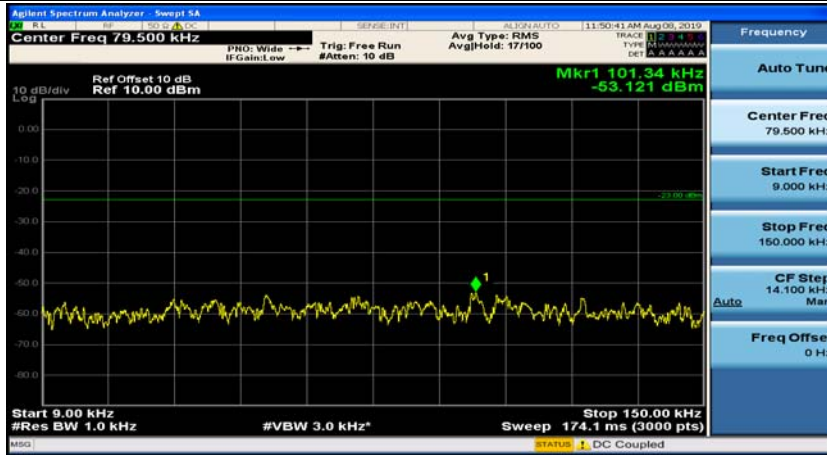

Channel Bandwidth: 5 MHz

(Channel Bandwidth: 5 MHz)_MCH_QPSK_1RB#0

(Channel Bandwidth: 5 MHz)_MCH_QPSK_1RB#12

(Channel Bandwidth: 5 MHz)_HCH_QPSK_1RB#0

(Channel Bandwidth: 5 MHz)_HCH_QPSK_1RB#12

(Channel Bandwidth: 5 MHz)_LCH_16QAM_1RB#0

(Channel Bandwidth: 5 MHz)_LCH_16QAM_1RB#12

(Channel Bandwidth: 5 MHz)_MCH_16QAM_1RB#0

(Channel Bandwidth: 5 MHz)_MCH_16QAM_1RB#12

(Channel Bandwidth: 5 MHz)_HCH_16QAM_1RB#0

(Channel Bandwidth: 5 MHz)_HCH_16QAM_1RB#12