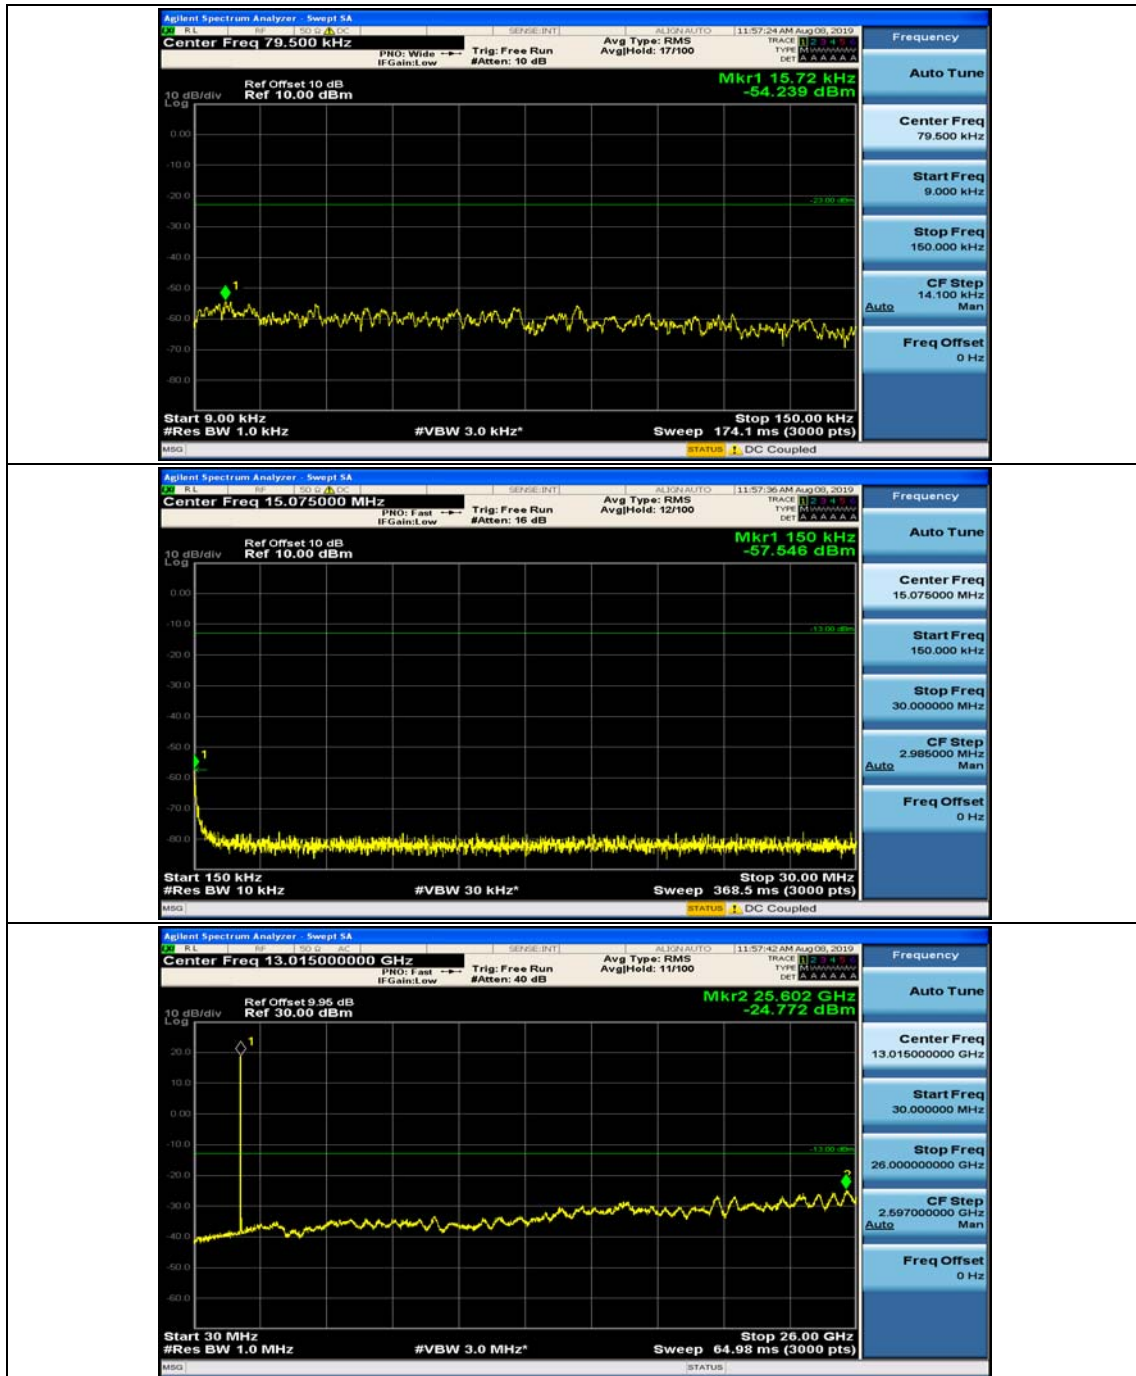

Channel Bandwidth: 5 MHz

(Channel Bandwidth: 5 MHz)_MCH_QPSK_1RB#0

(Channel Bandwidth: 5 MHz)_MCH_QPSK_1RB#12

(Channel Bandwidth: 5 MHz)_HCH_QPSK_1RB#0

(Channel Bandwidth: 5 MHz)_HCH_QPSK_1RB#12

(Channel Bandwidth: 5 MHz)_LCH_16QAM_1RB#0

Channel Bandwidth: 10 MHz

Channel Bandwidth: 10 MHz_MCH_QPSK_1RB#0

Channel Bandwidth: 10 MHz_MCH_QPSK_1RB#24

Channel Bandwidth: 10 MHz_HCH_QPSK_1RB#0

Channel Bandwidth: 10 MHz_HCH_QPSK_1RB#24

Channel Bandwidth: 10 MHz_LCH_16QAM_1RB#0

Channel Bandwidth: 10 MHz_LCH_16QAM_1RB#24

Channel Bandwidth: 10 MHz_MCH_16QAM_1RB#0

Channel Bandwidth: 10 MHz_MCH_16QAM_1RB#24

Channel Bandwidth: 10 MHz_HCH_16QAM_1RB#0

Channel Bandwidth: 10 MHz_HCH_16QAM_1RB#24