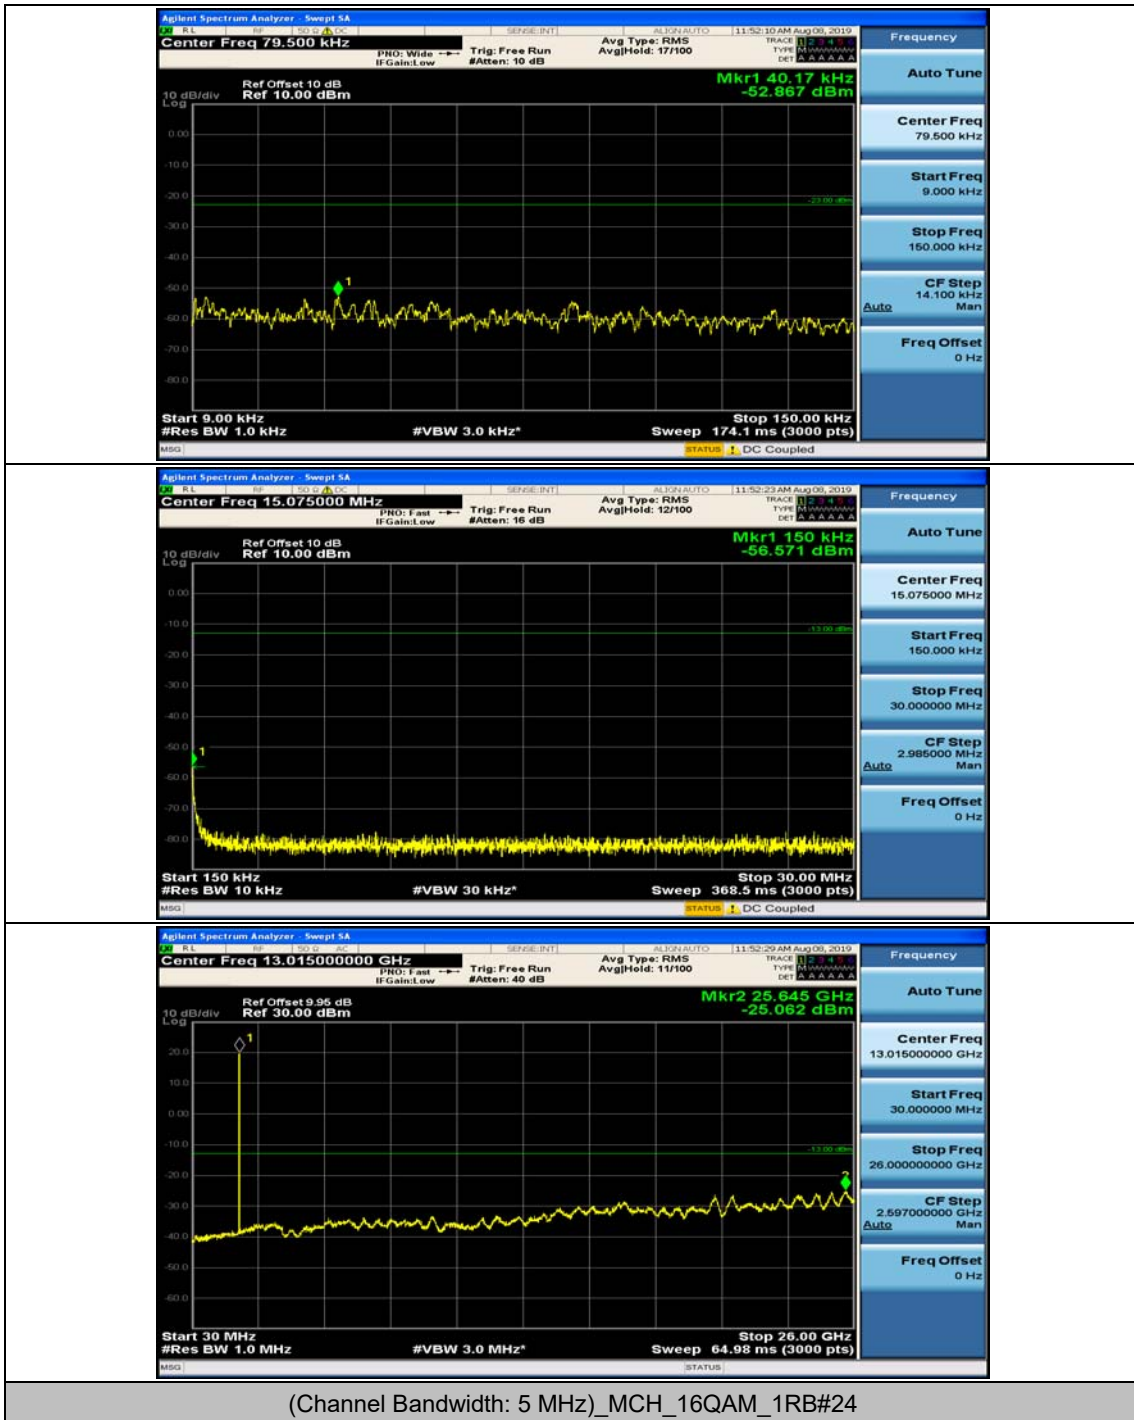

Channel Bandwidth: 5 MHz

(Channel Bandwidth: 5 MHz)_MCH_QPSK_1RB#0

(Channel Bandwidth: 5 MHz)_MCH_QPSK_1RB#12

(Channel Bandwidth: 5 MHz)_HCH_QPSK_1RB#0

(Channel Bandwidth: 5 MHz)_HCH_QPSK_1RB#12

(Channel Bandwidth: 5 MHz)_LCH_16QAM_1RB#0

(Channel Bandwidth: 5 MHz)_LCH_16QAM_1RB#12

(Channel Bandwidth: 5 MHz)_MCH_16QAM_1RB#0

(Channel Bandwidth: 5 MHz)_MCH_16QAM_1RB#12

(Channel Bandwidth: 5 MHz)_HCH_16QAM_1RB#0

(Channel Bandwidth: 5 MHz)_HCH_16QAM_1RB#12

Channel Bandwidth: 10 MHz

Channel Bandwidth: 10 MHz_MCH_QPSK_1RB#0

Channel Bandwidth: 10 MHz_MCH_QPSK_1RB#24

Channel Bandwidth: 10 MHz_HCH_QPSK_1RB#0

Channel Bandwidth: 10 MHz_HCH_QPSK_1RB#24

Channel Bandwidth: 10 MHz_LCH_16QAM_1RB#0