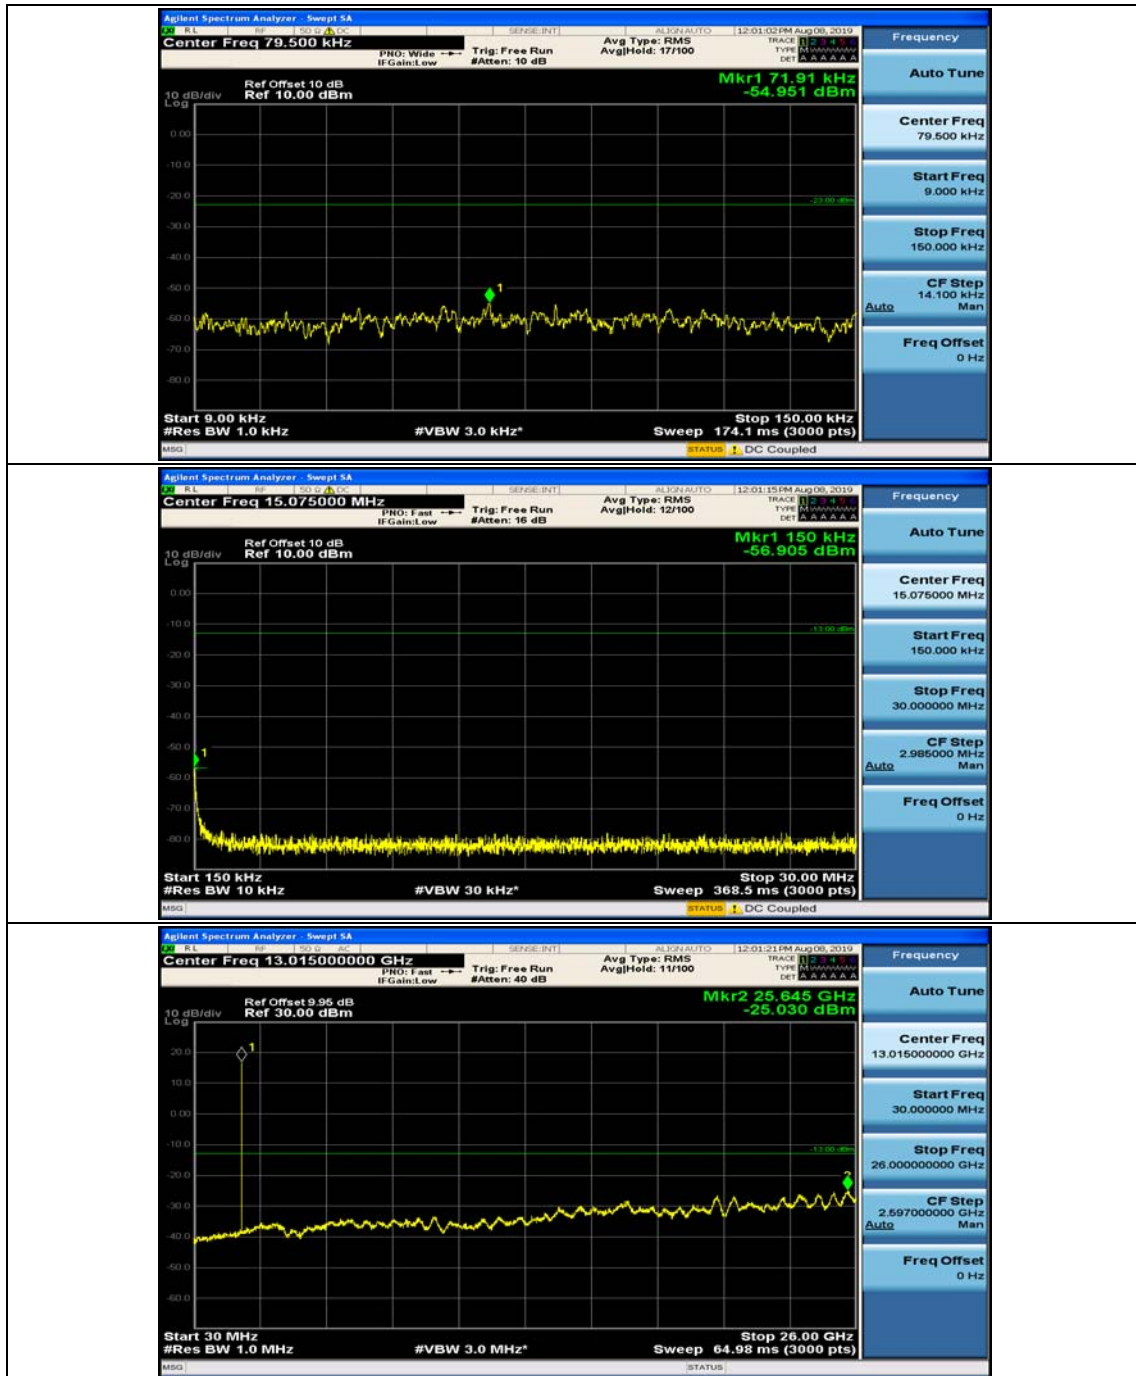

Channel Bandwidth: 5 MHz

(Channel Bandwidth: 5 MHz)_MCH_QPSK_1RB#0

(Channel Bandwidth: 5 MHz)_MCH_QPSK_1RB#12

(Channel Bandwidth: 5 MHz)_HCH_QPSK_1RB#0

(Channel Bandwidth: 5 MHz)_HCH_QPSK_1RB#12

(Channel Bandwidth: 5 MHz)_LCH_16QAM_1RB#0

Channel Bandwidth: 10 MHz

Channel Bandwidth: 10 MHz_MCH_QPSK_1RB#0

Channel Bandwidth: 10 MHz_MCH_QPSK_1RB#24

Channel Bandwidth: 10 MHz_HCH_QPSK_1RB#0

Channel Bandwidth: 10 MHz_HCH_QPSK_1RB#24

Channel Bandwidth: 10 MHz_LCH_16QAM_1RB#0

Channel Bandwidth: 10 MHz_LCH_16QAM_1RB#24

Channel Bandwidth: 10 MHz_MCH_16QAM_1RB#0

Channel Bandwidth: 10 MHz_MCH_16QAM_1RB#24

Channel Bandwidth: 10 MHz_HCH_16QAM_1RB#0

Channel Bandwidth: 10 MHz_HCH_16QAM_1RB#24