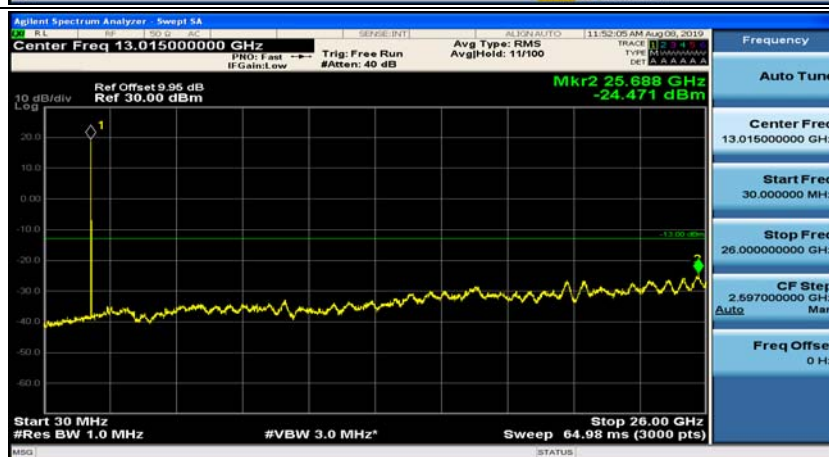

Channel Bandwidth: 5 MHz

(Channel Bandwidth: 5 MHz)_MCH_QPSK_1RB#0

(Channel Bandwidth: 5 MHz)_MCH_QPSK_1RB#12

(Channel Bandwidth: 5 MHz)_HCH_QPSK_1RB#0

(Channel Bandwidth: 5 MHz)_HCH_QPSK_1RB#12

(Channel Bandwidth: 5 MHz)_LCH_16QAM_1RB#0

(Channel Bandwidth: 5 MHz)_LCH_16QAM_1RB#12

(Channel Bandwidth: 5 MHz)_MCH_16QAM_1RB#0

(Channel Bandwidth: 5 MHz)_MCH_16QAM_1RB#12

(Channel Bandwidth: 5 MHz)_HCH_16QAM_1RB#0

(Channel Bandwidth: 5 MHz)_HCH_16QAM_1RB#12