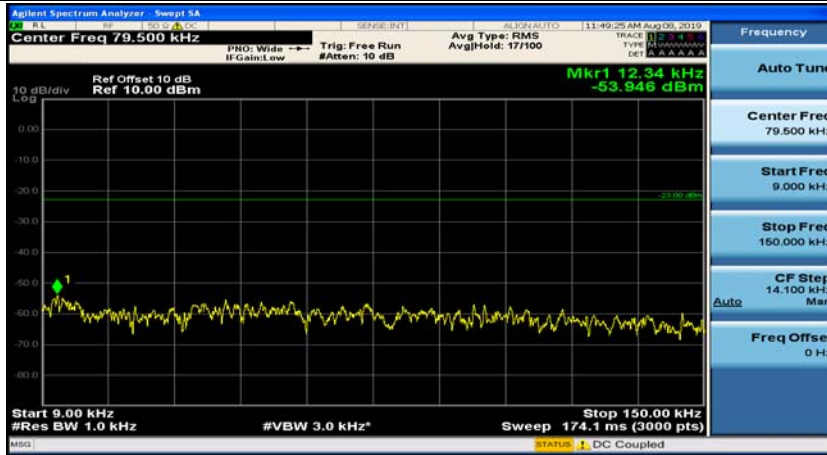

Channel Bandwidth: 5 MHz

(Channel Bandwidth: 5 MHz)_MCH_QPSK_1RB#0

(Channel Bandwidth: 5 MHz)_MCH_QPSK_1RB#12

(Channel Bandwidth: 5 MHz)_HCH_QPSK_1RB#0

(Channel Bandwidth: 5 MHz)_HCH_QPSK_1RB#12

(Channel Bandwidth: 5 MHz)_LCH_16QAM_1RB#0

(Channel Bandwidth: 5 MHz)_LCH_16QAM_1RB#12

(Channel Bandwidth: 5 MHz)_MCH_16QAM_1RB#0

(Channel Bandwidth: 5 MHz)_MCH_16QAM_1RB#12

(Channel Bandwidth: 5 MHz)_HCH_16QAM_1RB#0

(Channel Bandwidth: 5 MHz)_HCH_16QAM_1RB#12