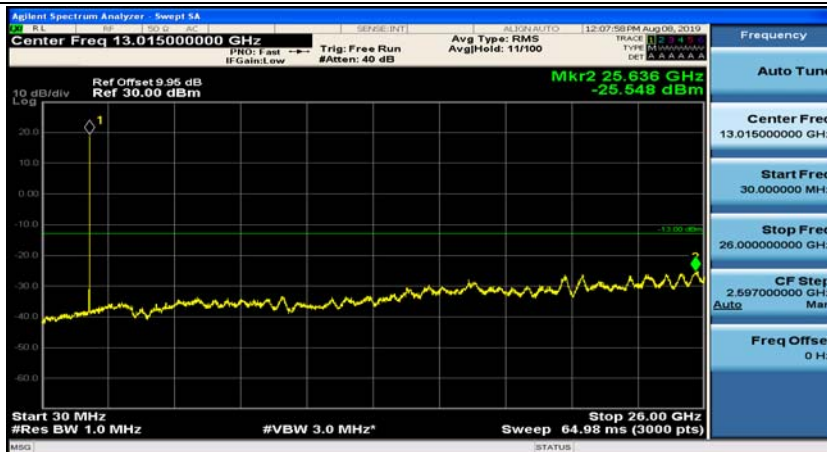

Channel Bandwidth: 15 MHz

(Channel Bandwidth:15 MHz)_MCH_QPSK_1RB#0

(Channel Bandwidth:15 MHz)_MCH_QPSK_1RB#37

(Channel Bandwidth:15 MHz)_HCH_QPSK_1RB#0

(Channel Bandwidth:15 MHz)_HCH_QPSK_1RB#37