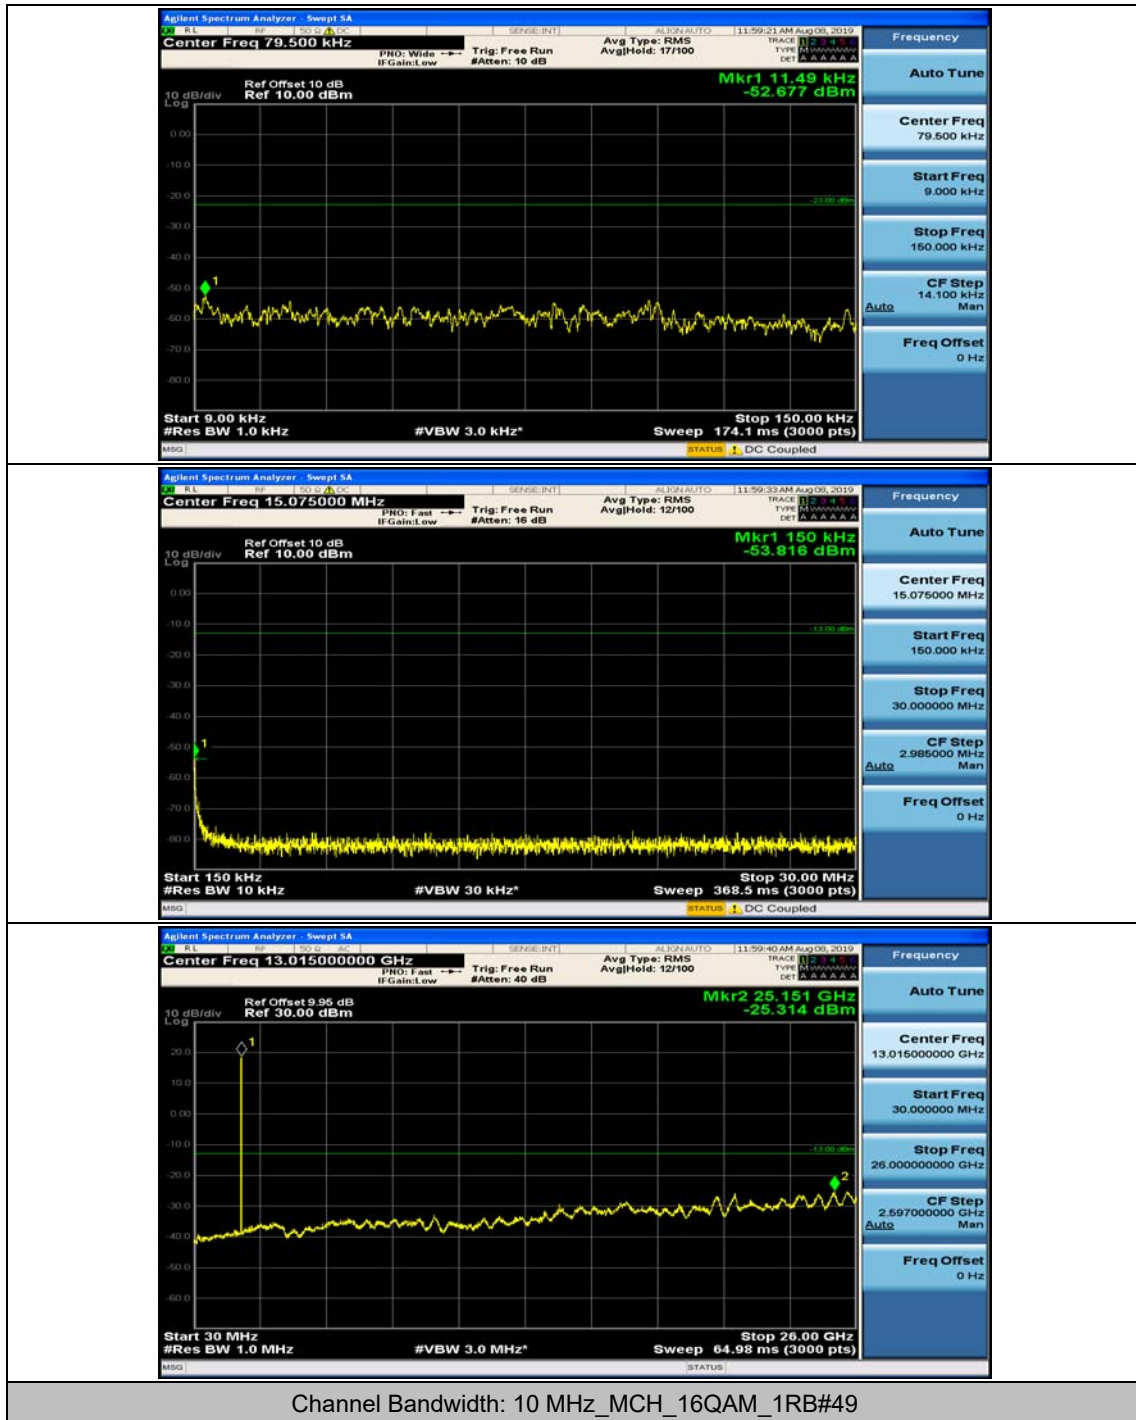

Channel Bandwidth: 10 MHz

Channel Bandwidth: 10 MHz_MCH_QPSK_1RB#0

Channel Bandwidth: 10 MHz_MCH_QPSK_1RB#24

Channel Bandwidth: 10 MHz_HCH_QPSK_1RB#0

Channel Bandwidth: 10 MHz_HCH_QPSK_1RB#24

Channel Bandwidth: 10 MHz_LCH_16QAM_1RB#0

Channel Bandwidth: 10 MHz_LCH_16QAM_1RB#24

Channel Bandwidth: 10 MHz_MCH_16QAM_1RB#0

Channel Bandwidth: 10 MHz_MCH_16QAM_1RB#24

Channel Bandwidth: 10 MHz_HCH_16QAM_1RB#0

Channel Bandwidth: 10 MHz_HCH_16QAM_1RB#24