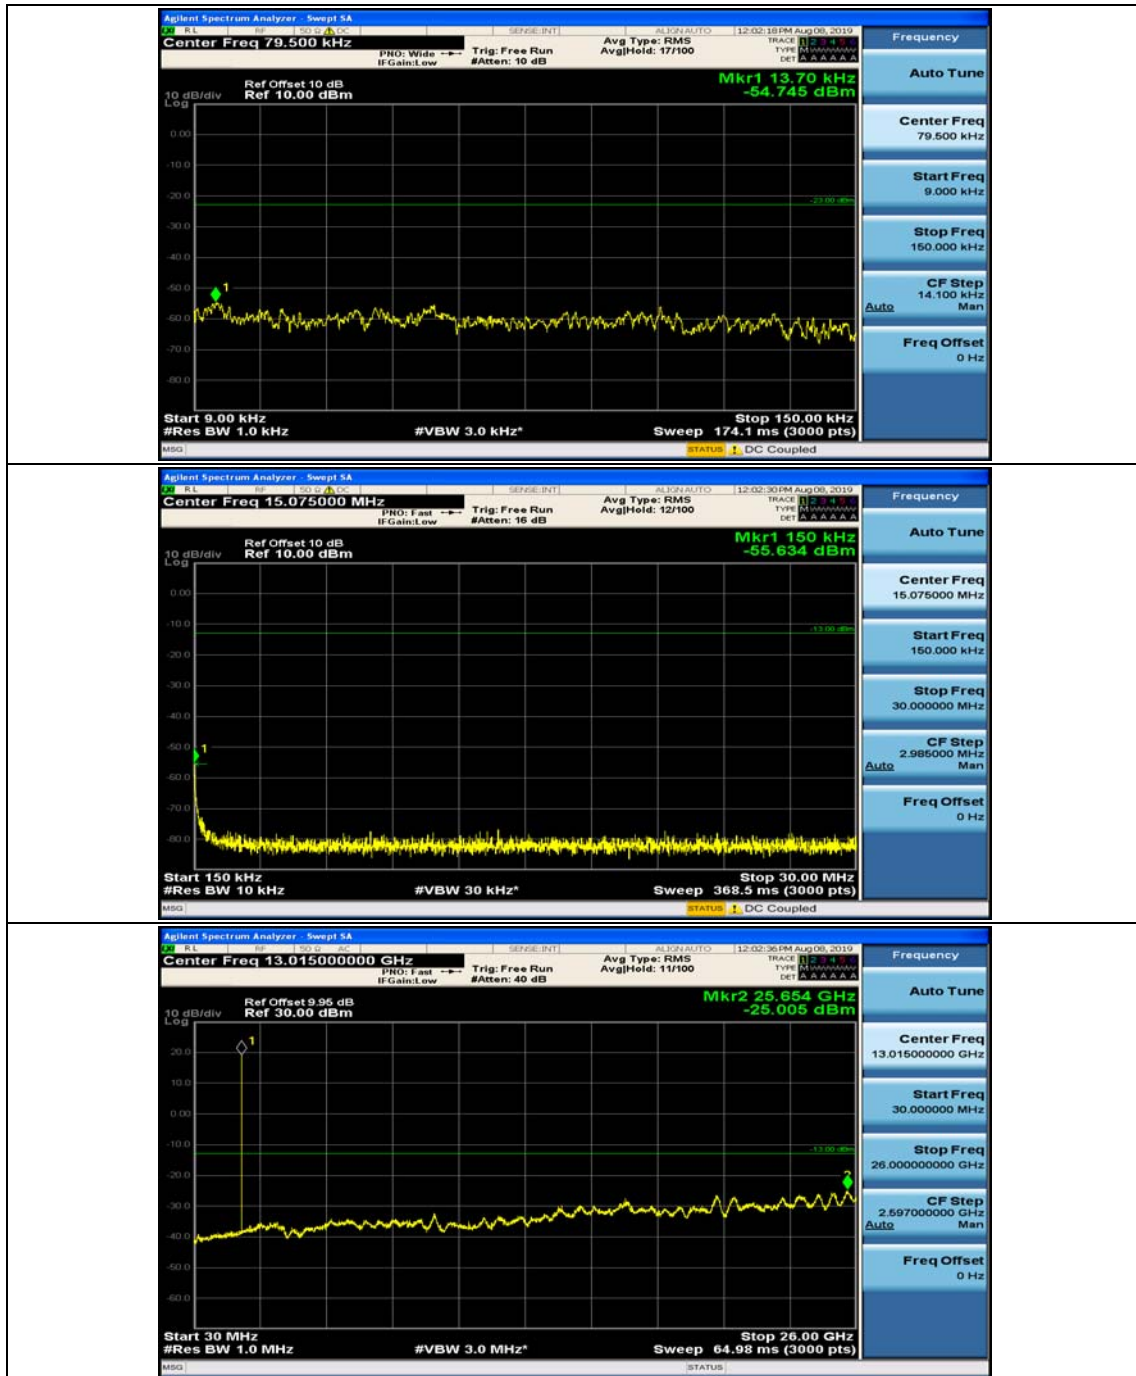

Channel Bandwidth: 10 MHz

Channel Bandwidth: 10 MHz_MCH_QPSK_1RB#0

Channel Bandwidth: 10 MHz_MCH_QPSK_1RB#24

Channel Bandwidth: 10 MHz_HCH_QPSK_1RB#0

Channel Bandwidth: 10 MHz_HCH_QPSK_1RB#24

Channel Bandwidth: 10 MHz_LCH_16QAM_1RB#0

Channel Bandwidth: 10 MHz_LCH_16QAM_1RB#24

Channel Bandwidth: 10 MHz_MCH_16QAM_1RB#0

Channel Bandwidth: 10 MHz_MCH_16QAM_1RB#24

Channel Bandwidth: 10 MHz_HCH_16QAM_1RB#0

Channel Bandwidth: 10 MHz_HCH_16QAM_1RB#24