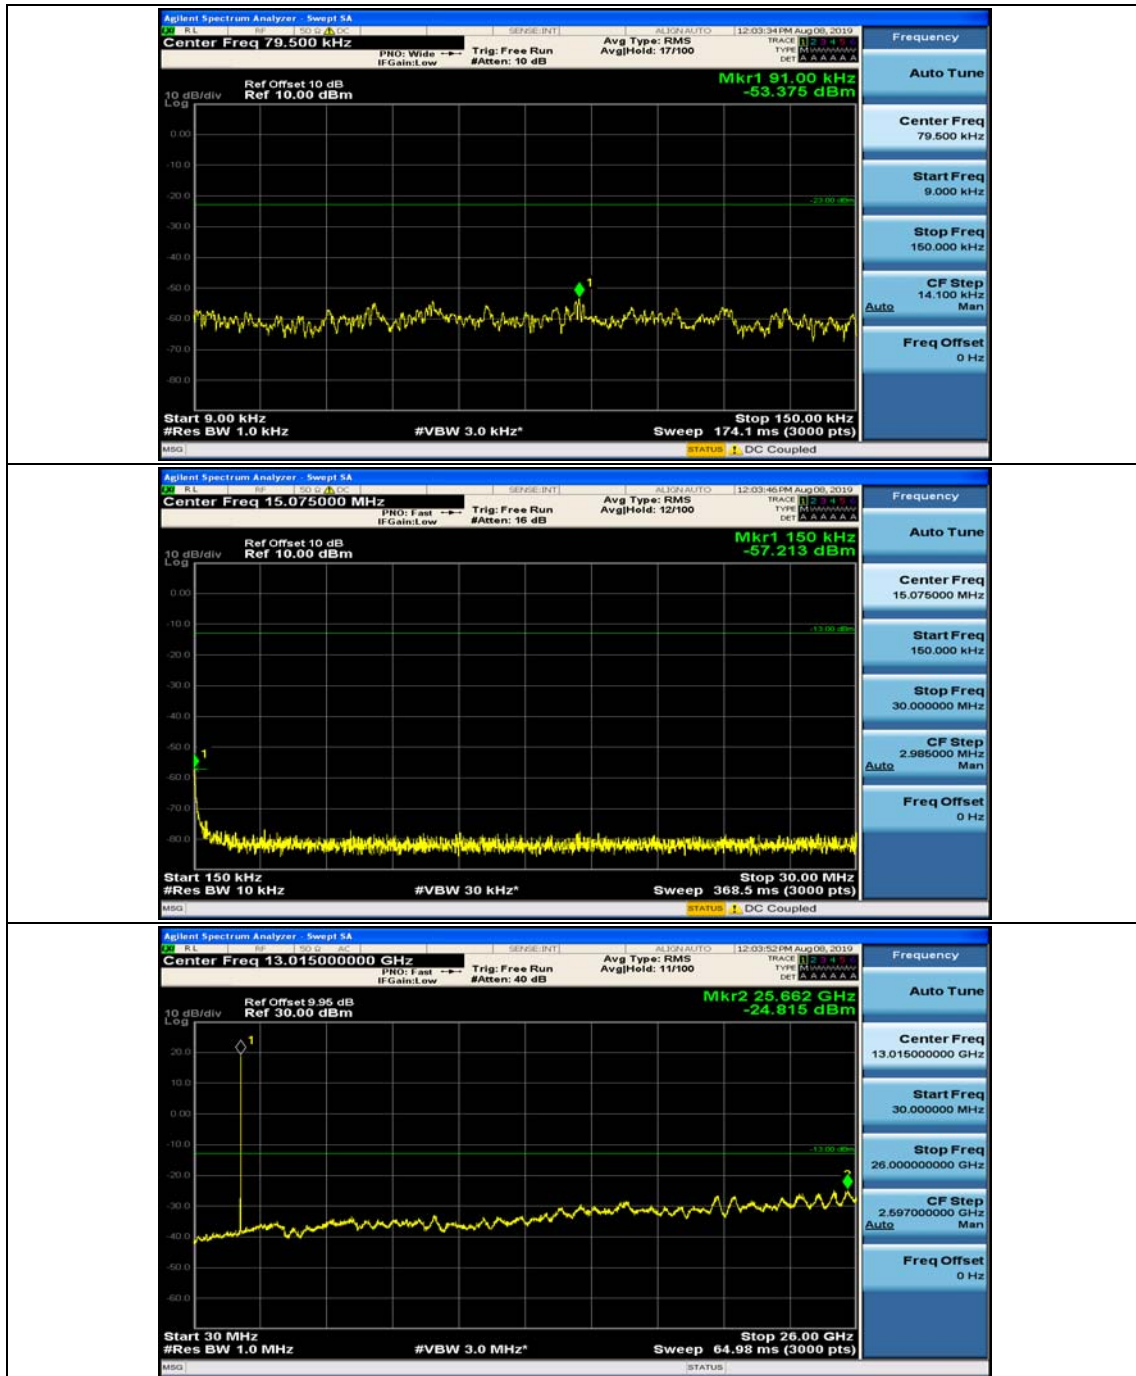

(Channel Bandwidth:15 MHz)_MCH_QPSK_1RB#0