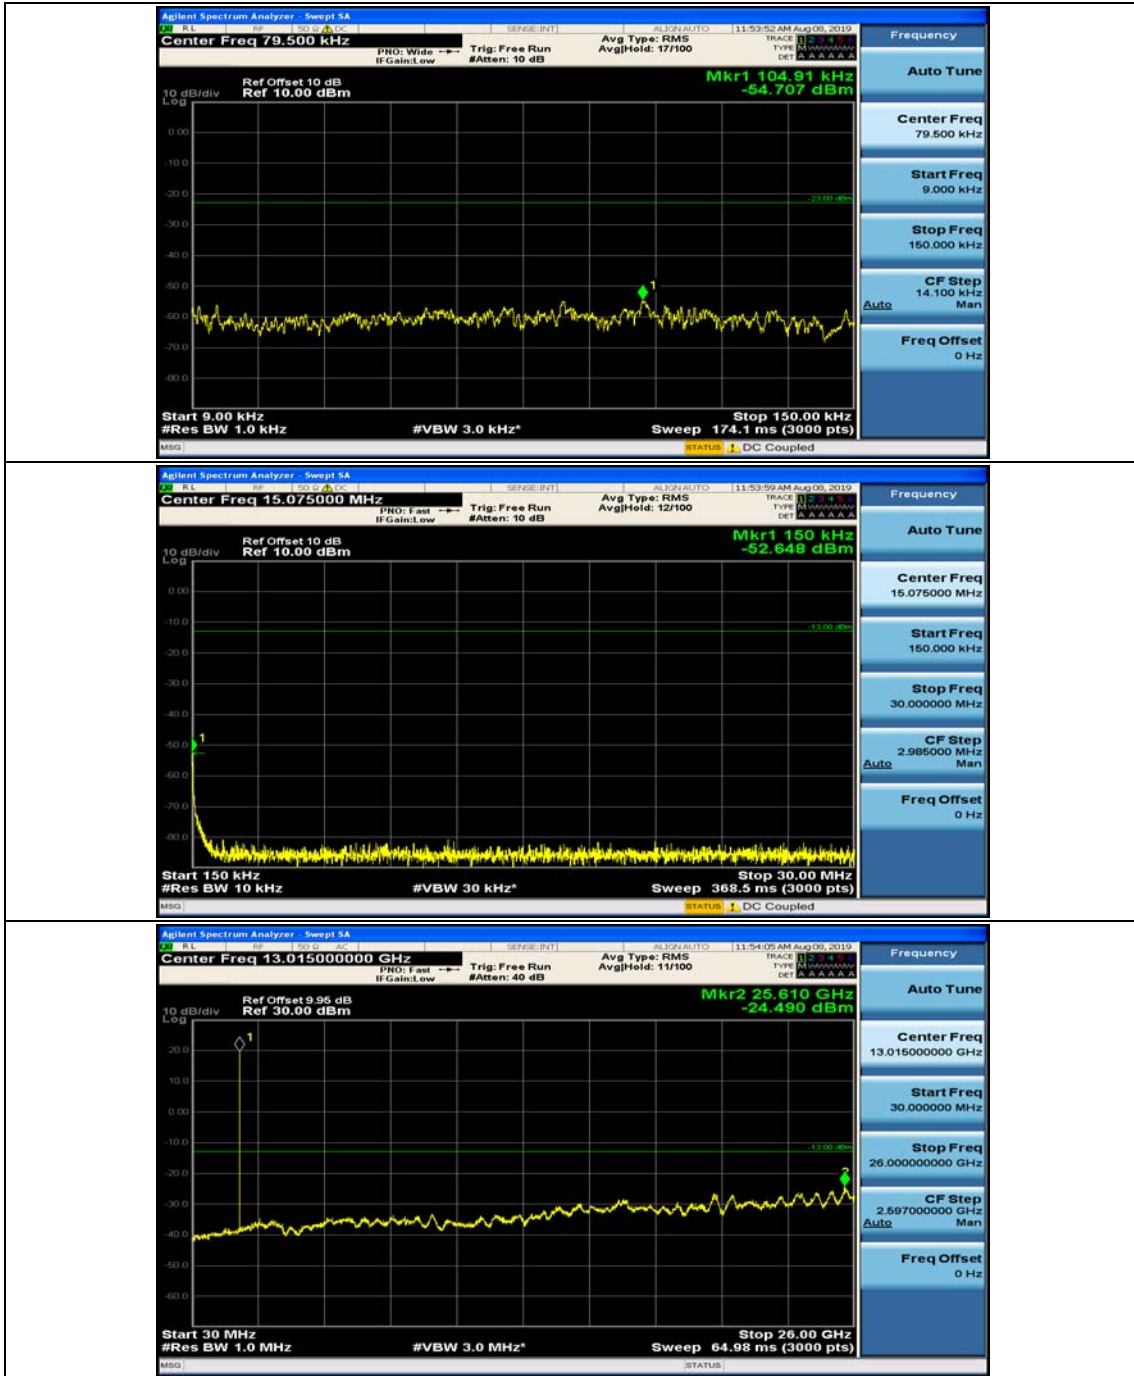

Channel Bandwidth: 5 MHz

(Channel Bandwidth: 5 MHz)_MCH_QPSK_1RB#0

(Channel Bandwidth: 5 MHz)_MCH_QPSK_1RB#12

(Channel Bandwidth: 5 MHz)_HCH_QPSK_1RB#0

(Channel Bandwidth: 5 MHz)_HCH_QPSK_1RB#12

(Channel Bandwidth: 5 MHz)_LCH_16QAM_1RB#0

(Channel Bandwidth: 5 MHz)_LCH_16QAM_1RB#12

(Channel Bandwidth: 5 MHz)_MCH_16QAM_1RB#0

(Channel Bandwidth: 5 MHz)_MCH_16QAM_1RB#12

(Channel Bandwidth: 5 MHz)_HCH_16QAM_1RB#0

(Channel Bandwidth: 5 MHz)_HCH_16QAM_1RB#12

Channel Bandwidth: 10 MHz

Channel Bandwidth: 10 MHz_MCH_QPSK_1RB#0

Channel Bandwidth: 10 MHz_MCH_QPSK_1RB#24

Channel Bandwidth: 10 MHz_HCH_QPSK_1RB#0

Channel Bandwidth: 10 MHz_HCH_QPSK_1RB#24

Channel Bandwidth: 10 MHz_LCH_16QAM_1RB#0