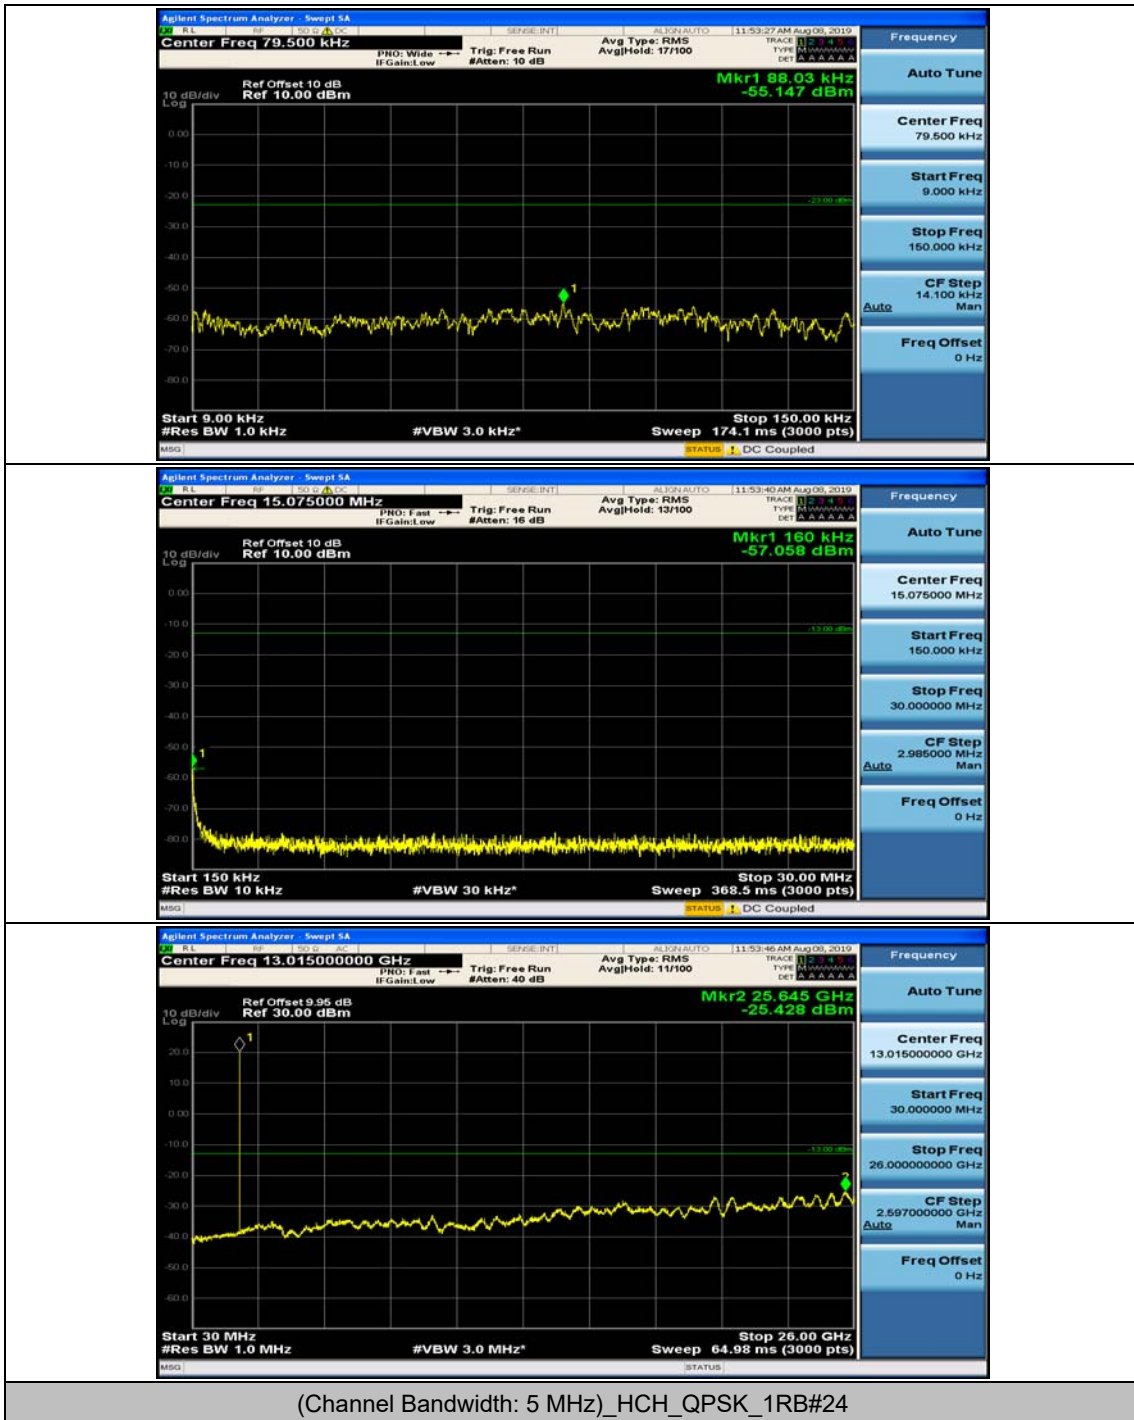

Channel Bandwidth: 5 MHz

(Channel Bandwidth: 5 MHz)_MCH_QPSK_1RB#0

(Channel Bandwidth: 5 MHz)_MCH_QPSK_1RB#12

(Channel Bandwidth: 5 MHz)_HCH_QPSK_1RB#0

(Channel Bandwidth: 5 MHz)_HCH_QPSK_1RB#12

(Channel Bandwidth: 5 MHz)_LCH_16QAM_1RB#0

(Channel Bandwidth: 5 MHz)_LCH_16QAM_1RB#12

(Channel Bandwidth: 5 MHz)_MCH_16QAM_1RB#0

(Channel Bandwidth: 5 MHz)_MCH_16QAM_1RB#12

(Channel Bandwidth: 5 MHz)_HCH_16QAM_1RB#0

(Channel Bandwidth: 5 MHz)_HCH_16QAM_1RB#12