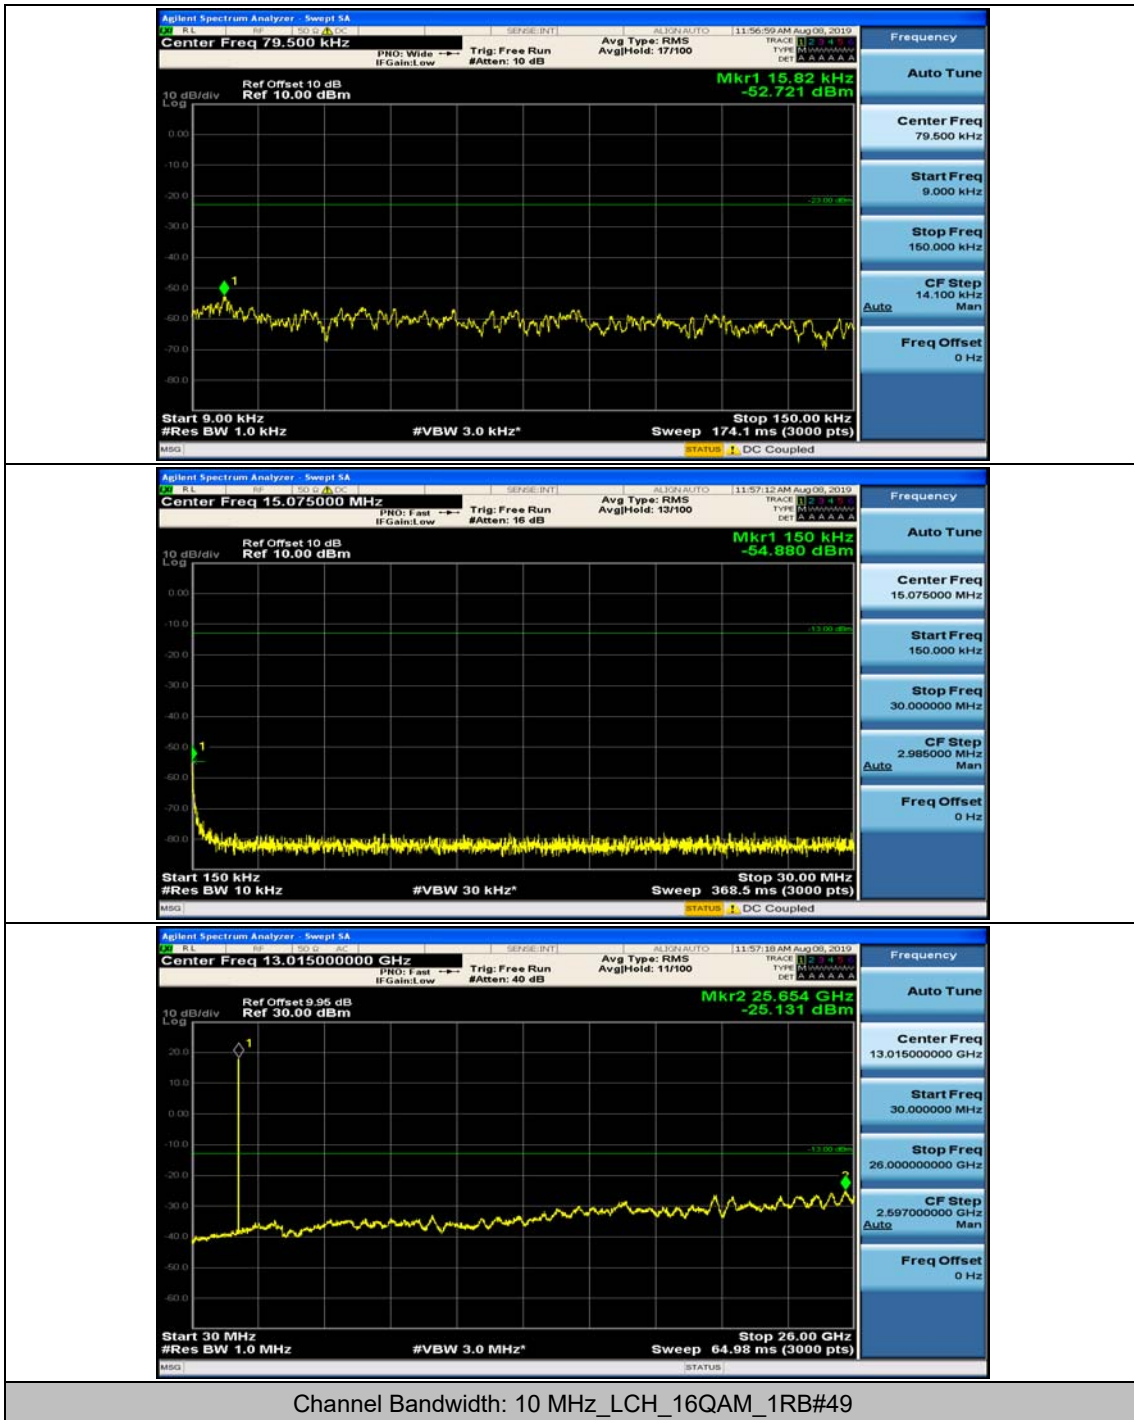

Channel Bandwidth: 5 MHz

(Channel Bandwidth: 5 MHz)_MCH_QPSK_1RB#0

(Channel Bandwidth: 5 MHz)_MCH_QPSK_1RB#12

(Channel Bandwidth: 5 MHz)_HCH_QPSK_1RB#0

(Channel Bandwidth: 5 MHz)_HCH_QPSK_1RB#12

(Channel Bandwidth: 5 MHz)_LCH_16QAM_1RB#0

Channel Bandwidth: 10 MHz

Channel Bandwidth: 10 MHz_MCH_QPSK_1RB#0

Channel Bandwidth: 10 MHz_MCH_QPSK_1RB#24

Channel Bandwidth: 10 MHz_HCH_QPSK_1RB#0

Channel Bandwidth: 10 MHz_HCH_QPSK_1RB#24

Channel Bandwidth: 10 MHz_LCH_16QAM_1RB#0

Channel Bandwidth: 10 MHz_LCH_16QAM_1RB#24

Channel Bandwidth: 10 MHz_MCH_16QAM_1RB#0

Channel Bandwidth: 10 MHz_MCH_16QAM_1RB#24

Channel Bandwidth: 10 MHz_HCH_16QAM_1RB#0

Channel Bandwidth: 10 MHz_HCH_16QAM_1RB#24