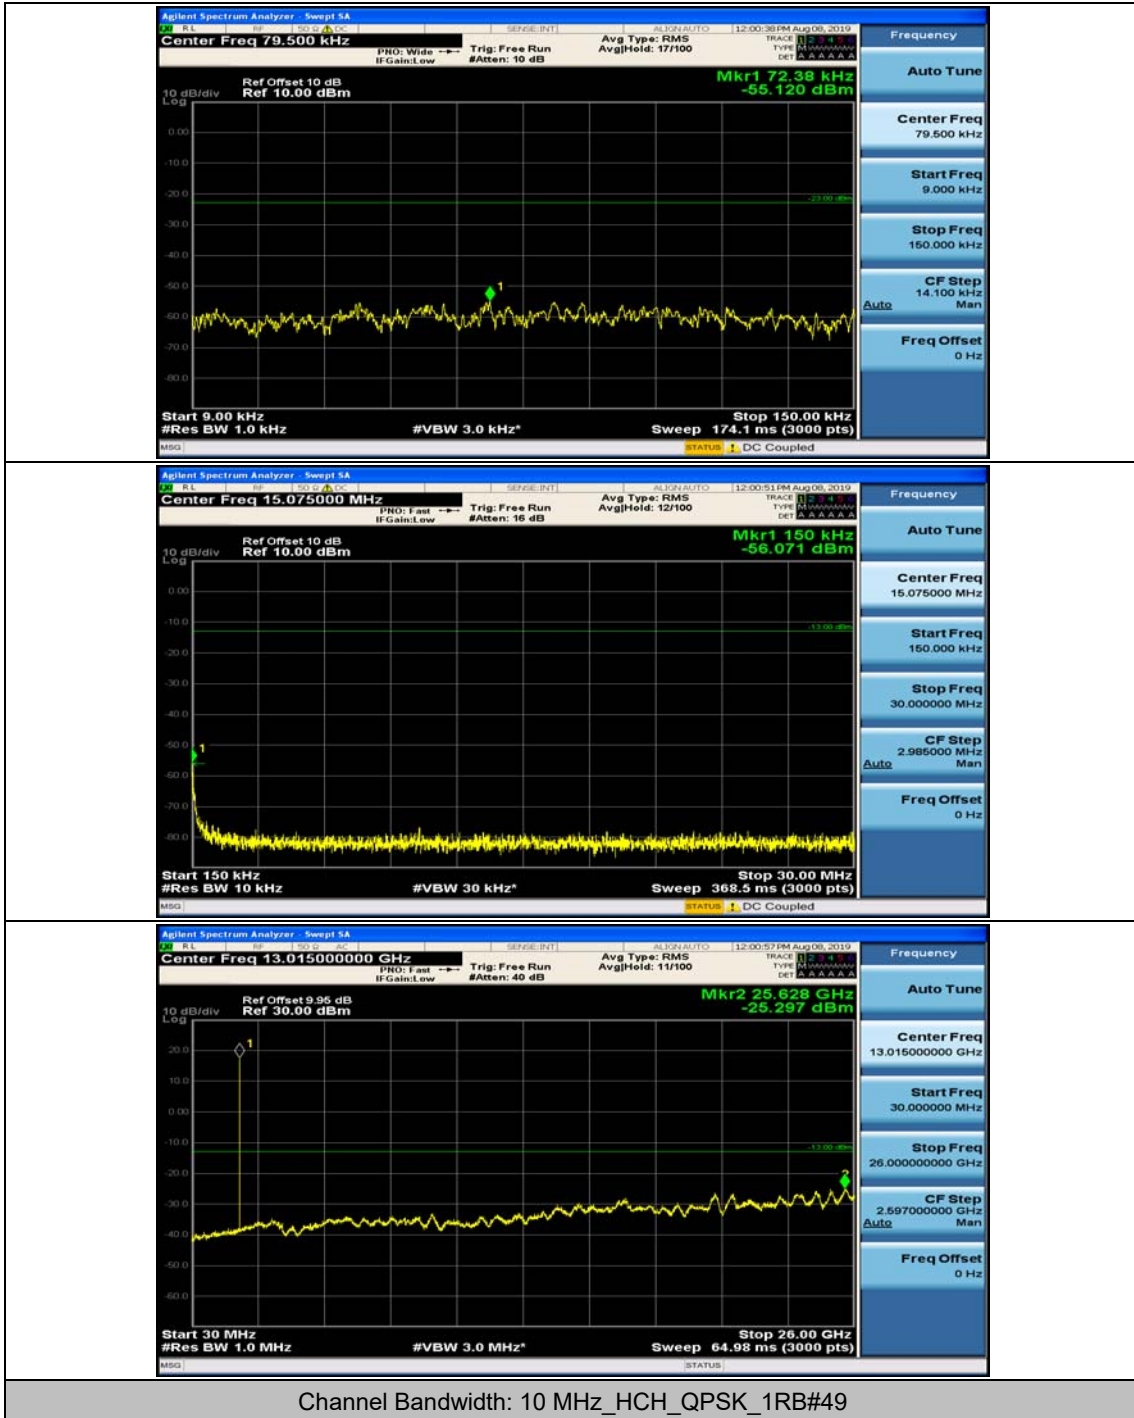

Channel Bandwidth: 5 MHz

(Channel Bandwidth: 5 MHz)_MCH_QPSK_1RB#0

(Channel Bandwidth: 5 MHz)_MCH_QPSK_1RB#12

(Channel Bandwidth: 5 MHz)_HCH_QPSK_1RB#0

(Channel Bandwidth: 5 MHz)_HCH_QPSK_1RB#12

(Channel Bandwidth: 5 MHz)_LCH_16QAM_1RB#0

Channel Bandwidth: 10 MHz

Channel Bandwidth: 10 MHz_MCH_QPSK_1RB#0

Channel Bandwidth: 10 MHz_MCH_QPSK_1RB#24

Channel Bandwidth: 10 MHz_HCH_QPSK_1RB#0

Channel Bandwidth: 10 MHz_HCH_QPSK_1RB#24

Channel Bandwidth: 10 MHz_LCH_16QAM_1RB#0

Channel Bandwidth: 10 MHz_LCH_16QAM_1RB#24

Channel Bandwidth: 10 MHz_MCH_16QAM_1RB#0

Channel Bandwidth: 10 MHz_MCH_16QAM_1RB#24

Channel Bandwidth: 10 MHz_HCH_16QAM_1RB#0

Channel Bandwidth: 10 MHz_HCH_16QAM_1RB#24