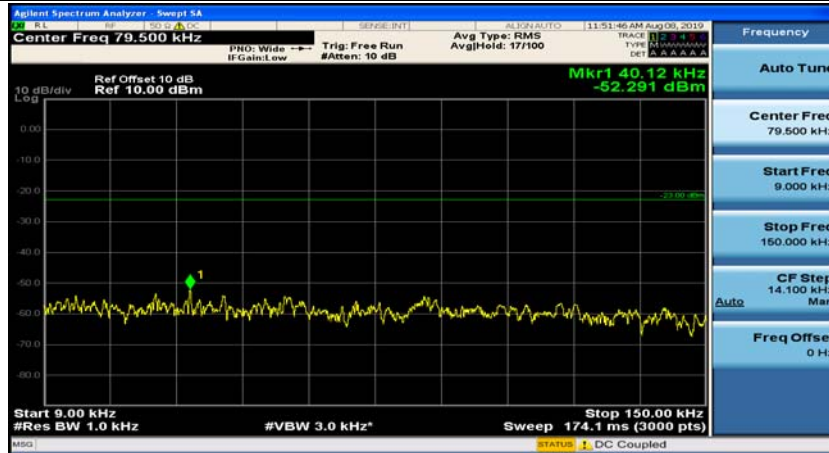

Channel Bandwidth: 5 MHz

(Channel Bandwidth: 5 MHz)_MCH_QPSK_1RB#0

(Channel Bandwidth: 5 MHz)_MCH_QPSK_1RB#12

(Channel Bandwidth: 5 MHz)_HCH_QPSK_1RB#0

(Channel Bandwidth: 5 MHz)_HCH_QPSK_1RB#12

(Channel Bandwidth: 5 MHz)_LCH_16QAM_1RB#0

(Channel Bandwidth: 5 MHz)_LCH_16QAM_1RB#12

(Channel Bandwidth: 5 MHz)_MCH_16QAM_1RB#0

(Channel Bandwidth: 5 MHz)_MCH_16QAM_1RB#12

(Channel Bandwidth: 5 MHz)_HCH_16QAM_1RB#0

(Channel Bandwidth: 5 MHz)_HCH_16QAM_1RB#12