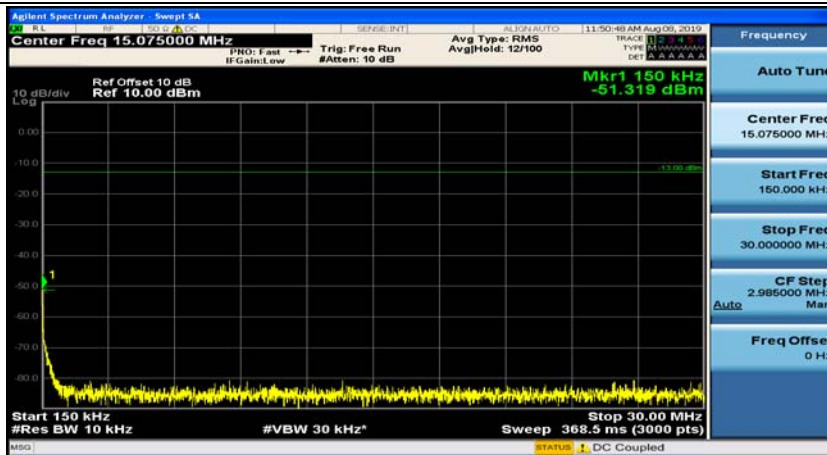

Channel Bandwidth: 5 MHz

(Channel Bandwidth: 5 MHz)_MCH_QPSK_1RB#0

(Channel Bandwidth: 5 MHz)_MCH_QPSK_1RB#12

(Channel Bandwidth: 5 MHz)_HCH_QPSK_1RB#0

(Channel Bandwidth: 5 MHz)_HCH_QPSK_1RB#12

(Channel Bandwidth: 5 MHz)_LCH_16QAM_1RB#0

(Channel Bandwidth: 5 MHz)_LCH_16QAM_1RB#12

(Channel Bandwidth: 5 MHz)_MCH_16QAM_1RB#0

(Channel Bandwidth: 5 MHz)_MCH_16QAM_1RB#12

(Channel Bandwidth: 5 MHz)_HCH_16QAM_1RB#0

(Channel Bandwidth: 5 MHz)_HCH_16QAM_1RB#12