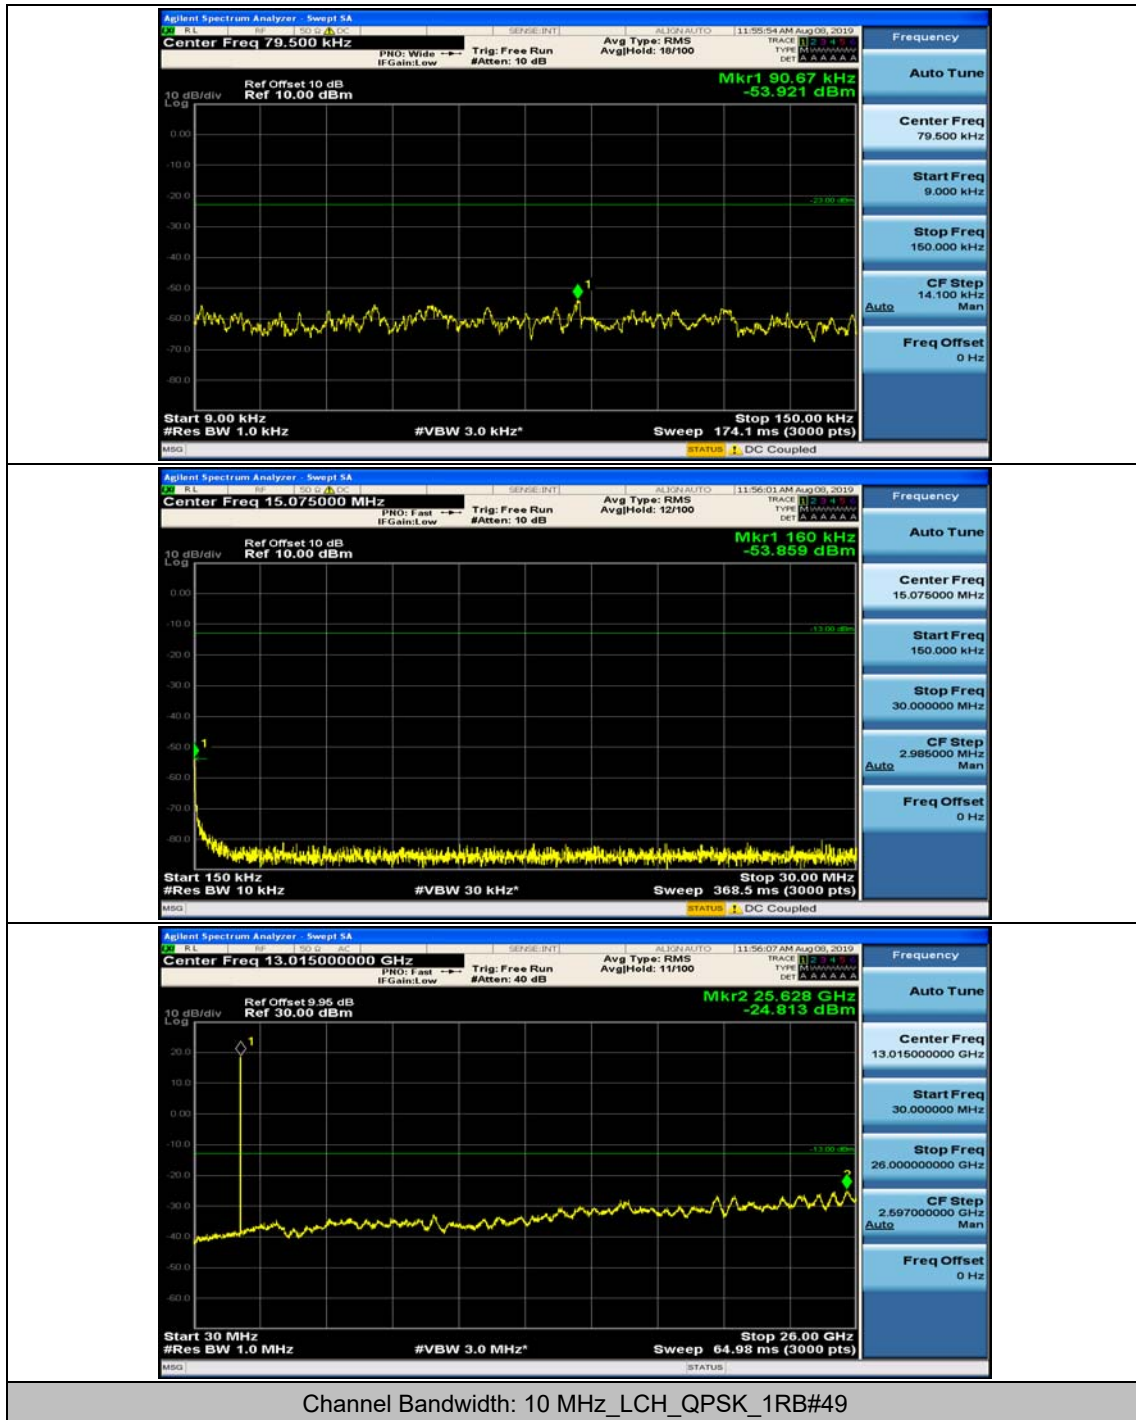

Channel Bandwidth: 5 MHz

(Channel Bandwidth: 5 MHz)_MCH_QPSK_1RB#0

(Channel Bandwidth: 5 MHz)_MCH_QPSK_1RB#12

(Channel Bandwidth: 5 MHz)_HCH_QPSK_1RB#0

(Channel Bandwidth: 5 MHz)_HCH_QPSK_1RB#12

(Channel Bandwidth: 5 MHz)_LCH_16QAM_1RB#0

(Channel Bandwidth: 5 MHz)_LCH_16QAM_1RB#12

(Channel Bandwidth: 5 MHz)_MCH_16QAM_1RB#0

(Channel Bandwidth: 5 MHz)_MCH_16QAM_1RB#12

(Channel Bandwidth: 5 MHz)_HCH_16QAM_1RB#0

(Channel Bandwidth: 5 MHz)_HCH_16QAM_1RB#12

Channel Bandwidth: 10 MHz

Channel Bandwidth: 10 MHz_MCH_QPSK_1RB#0

Channel Bandwidth: 10 MHz_MCH_QPSK_1RB#24

Channel Bandwidth: 10 MHz_HCH_QPSK_1RB#0

Channel Bandwidth: 10 MHz_HCH_QPSK_1RB#24

Channel Bandwidth: 10 MHz_LCH_16QAM_1RB#0