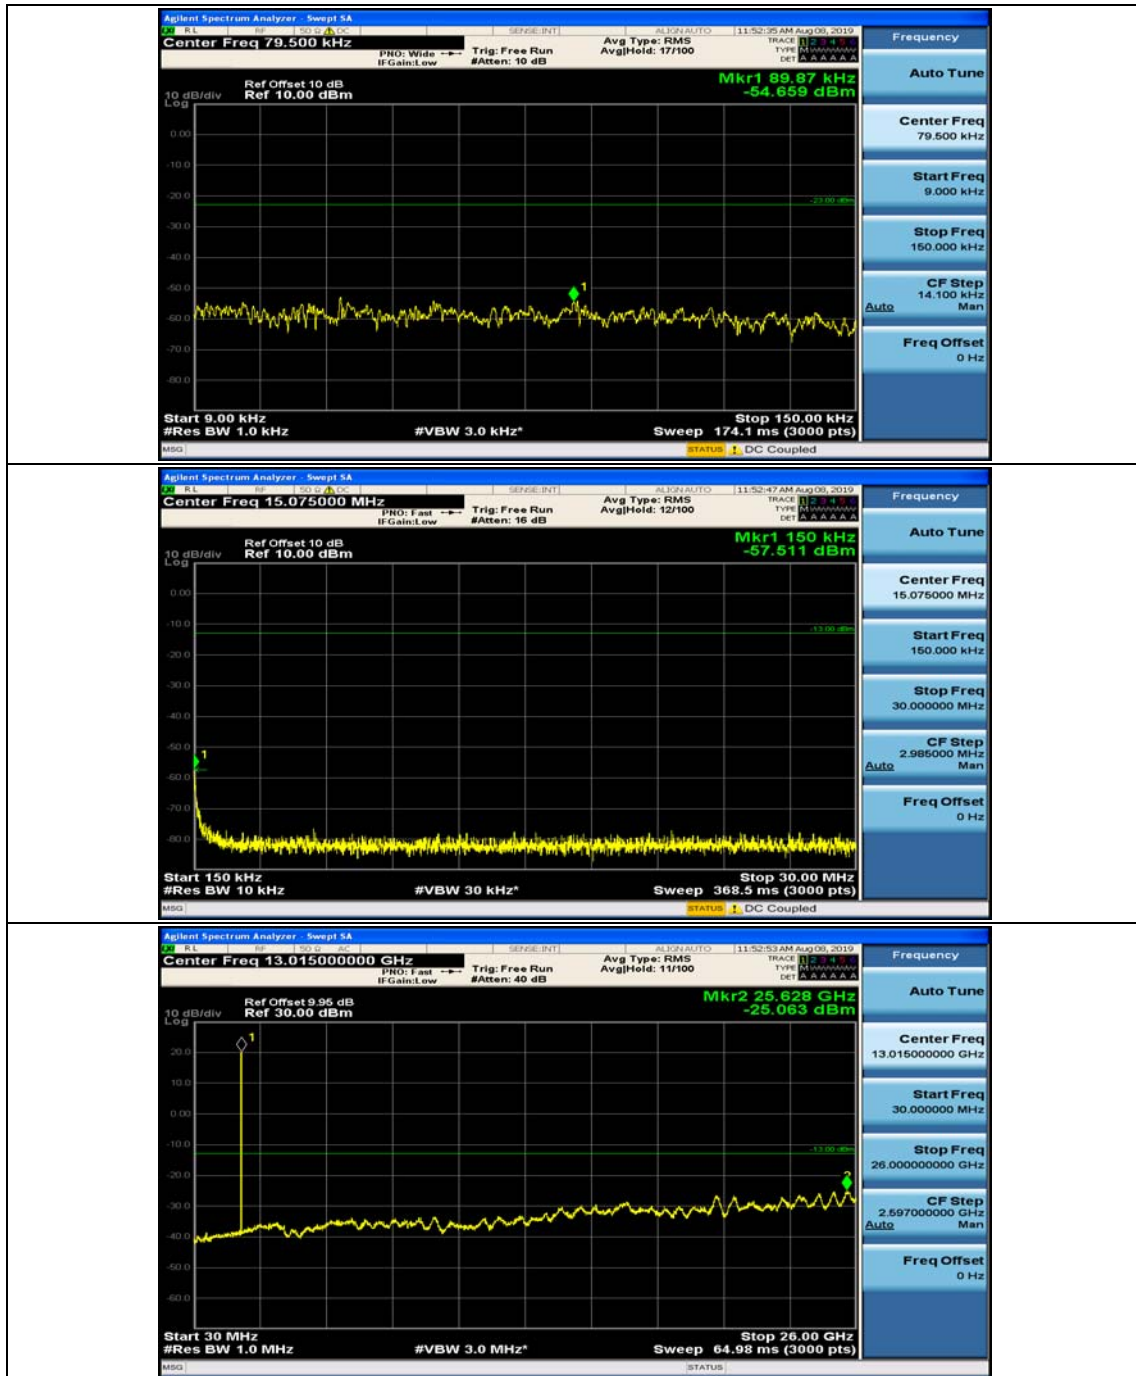

Channel Bandwidth: 5 MHz

(Channel Bandwidth: 5 MHz)_MCH_QPSK_1RB#0

(Channel Bandwidth: 5 MHz)_MCH_QPSK_1RB#12

(Channel Bandwidth: 5 MHz)_HCH_QPSK_1RB#0

(Channel Bandwidth: 5 MHz)_HCH_QPSK_1RB#12

(Channel Bandwidth: 5 MHz)_LCH_16QAM_1RB#0

(Channel Bandwidth: 5 MHz)_LCH_16QAM_1RB#12

(Channel Bandwidth: 5 MHz)_MCH_16QAM_1RB#0

(Channel Bandwidth: 5 MHz)_MCH_16QAM_1RB#12

(Channel Bandwidth: 5 MHz)_HCH_16QAM_1RB#0

(Channel Bandwidth: 5 MHz)_HCH_16QAM_1RB#12

Channel Bandwidth: 10 MHz

Channel Bandwidth: 10 MHz_MCH_QPSK_1RB#0

Channel Bandwidth: 10 MHz_MCH_QPSK_1RB#24

Channel Bandwidth: 10 MHz_HCH_QPSK_1RB#0

Channel Bandwidth: 10 MHz_HCH_QPSK_1RB#24

Channel Bandwidth: 10 MHz_LCH_16QAM_1RB#0