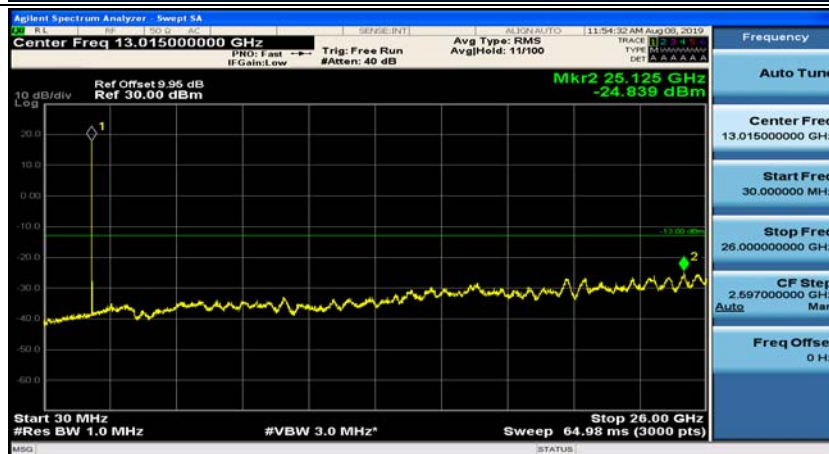

Channel Bandwidth: 5 MHz

(Channel Bandwidth: 5 MHz)_MCH_QPSK_1RB#0

(Channel Bandwidth: 5 MHz)_MCH_QPSK_1RB#12

(Channel Bandwidth: 5 MHz)_HCH_QPSK_1RB#0

(Channel Bandwidth: 5 MHz)_HCH_QPSK_1RB#12

(Channel Bandwidth: 5 MHz)_LCH_16QAM_1RB#0

(Channel Bandwidth: 5 MHz)_LCH_16QAM_1RB#12

(Channel Bandwidth: 5 MHz)_MCH_16QAM_1RB#0

(Channel Bandwidth: 5 MHz)_MCH_16QAM_1RB#12

(Channel Bandwidth: 5 MHz)_HCH_16QAM_1RB#0

(Channel Bandwidth: 5 MHz)_HCH_16QAM_1RB#12