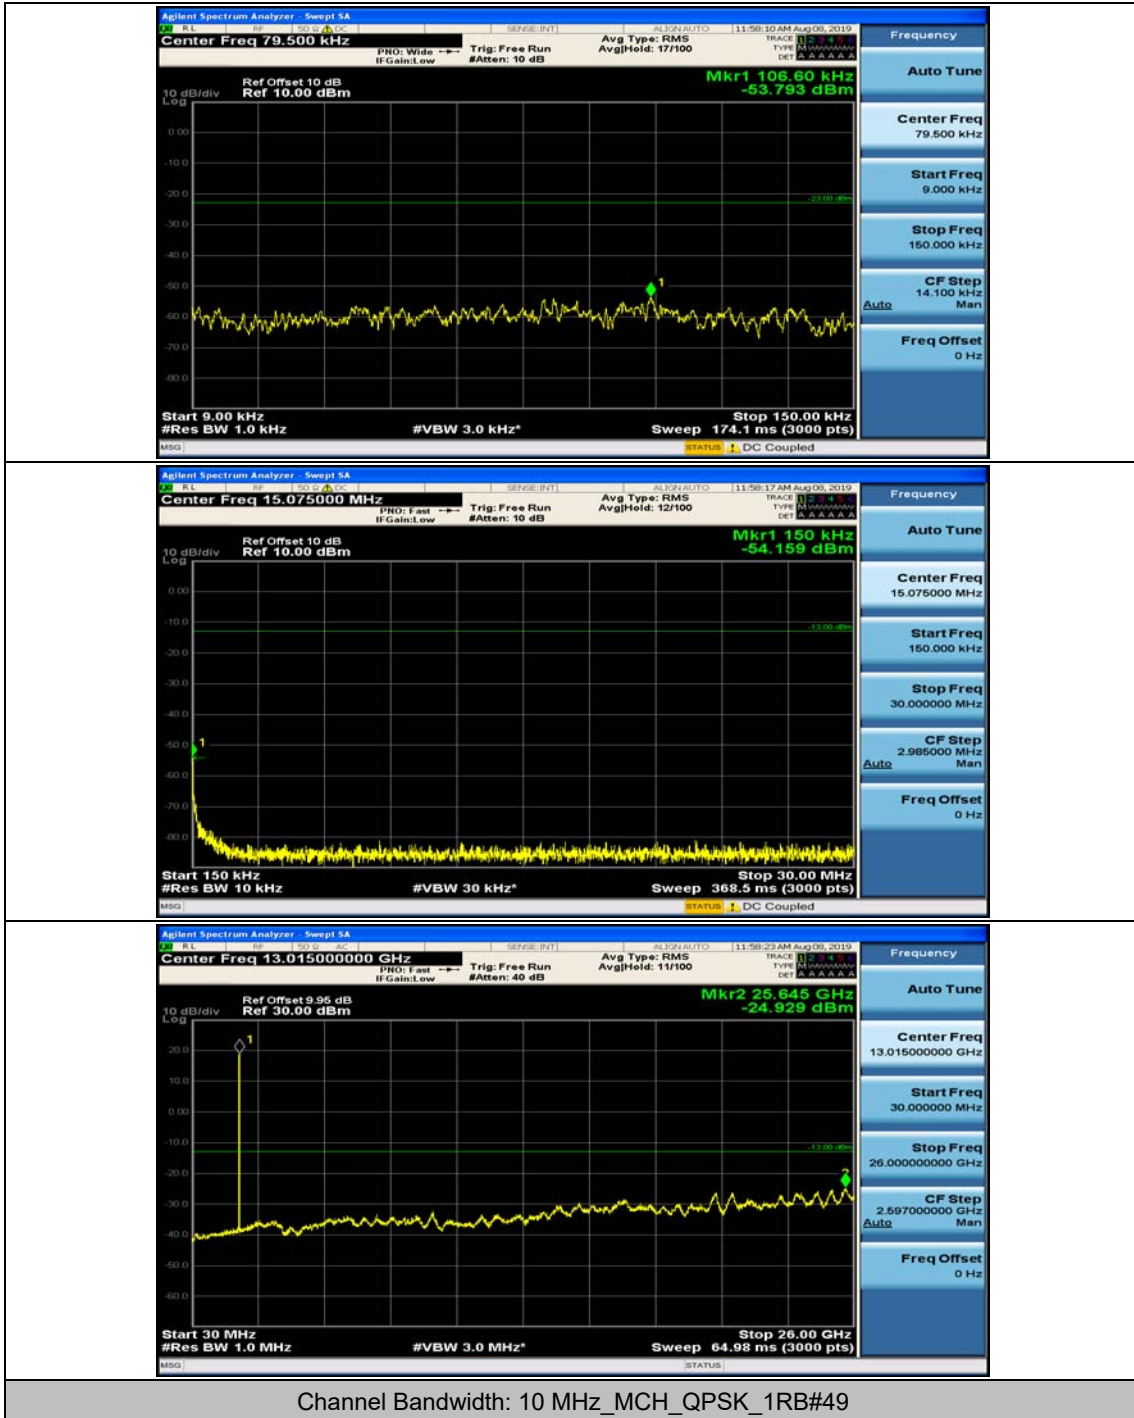

Channel Bandwidth: 5 MHz

(Channel Bandwidth: 5 MHz)_MCH_QPSK_1RB#0

(Channel Bandwidth: 5 MHz)_MCH_QPSK_1RB#12

(Channel Bandwidth: 5 MHz)_HCH_QPSK_1RB#0

(Channel Bandwidth: 5 MHz)_HCH_QPSK_1RB#12

(Channel Bandwidth: 5 MHz)_LCH_16QAM_1RB#0

Channel Bandwidth: 10 MHz

Channel Bandwidth: 10 MHz_MCH_QPSK_1RB#0

Channel Bandwidth: 10 MHz_MCH_QPSK_1RB#24

Channel Bandwidth: 10 MHz_HCH_QPSK_1RB#0

Channel Bandwidth: 10 MHz_HCH_QPSK_1RB#24

Channel Bandwidth: 10 MHz_LCH_16QAM_1RB#0

Channel Bandwidth: 10 MHz_LCH_16QAM_1RB#24

Channel Bandwidth: 10 MHz_MCH_16QAM_1RB#0

Channel Bandwidth: 10 MHz_MCH_16QAM_1RB#24

Channel Bandwidth: 10 MHz_HCH_16QAM_1RB#0

Channel Bandwidth: 10 MHz_HCH_16QAM_1RB#24