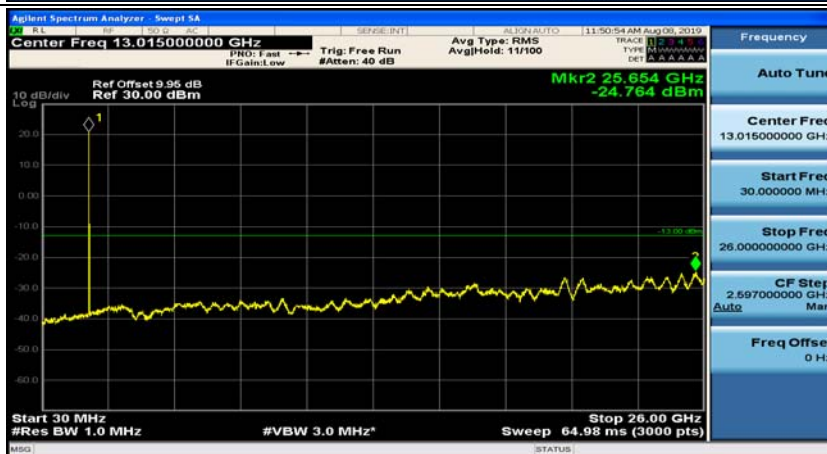

Channel Bandwidth: 5 MHz

(Channel Bandwidth: 5 MHz)_MCH_QPSK_1RB#0

(Channel Bandwidth: 5 MHz)_MCH_QPSK_1RB#12

(Channel Bandwidth: 5 MHz)_HCH_QPSK_1RB#0

(Channel Bandwidth: 5 MHz)_HCH_QPSK_1RB#12

(Channel Bandwidth: 5 MHz)_LCH_16QAM_1RB#0

(Channel Bandwidth: 5 MHz)_LCH_16QAM_1RB#12

(Channel Bandwidth: 5 MHz)_MCH_16QAM_1RB#0

(Channel Bandwidth: 5 MHz)_MCH_16QAM_1RB#12

(Channel Bandwidth: 5 MHz)_HCH_16QAM_1RB#0

(Channel Bandwidth: 5 MHz)_HCH_16QAM_1RB#12