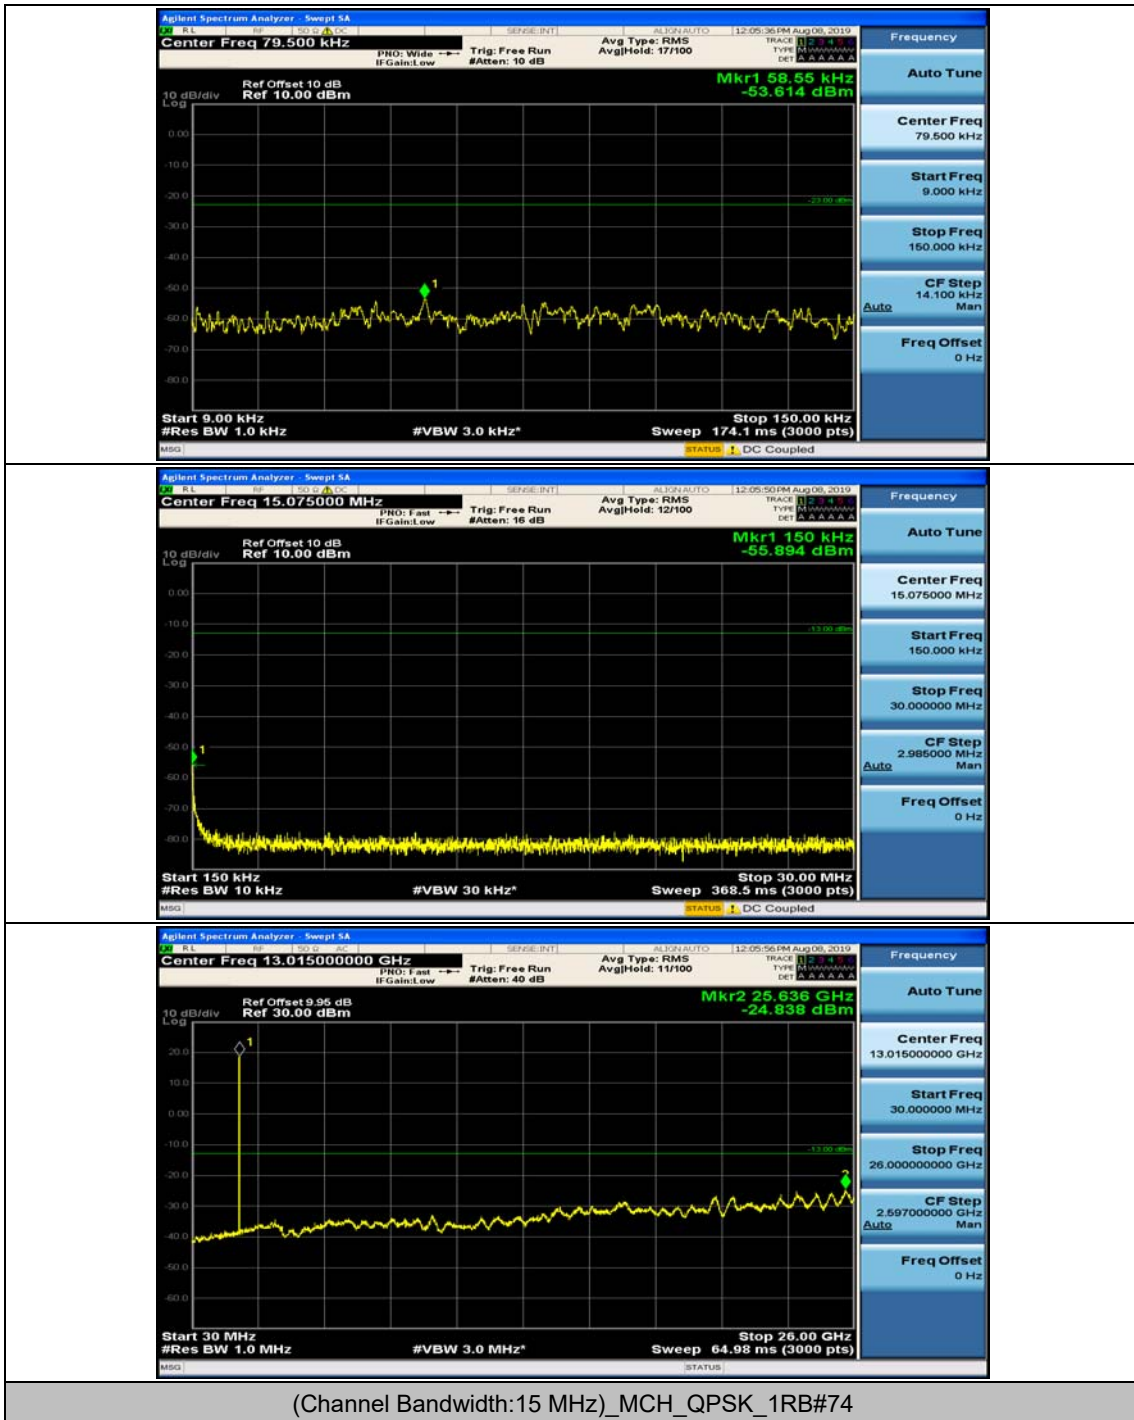

Channel Bandwidth: 5 MHz

(Channel Bandwidth: 5 MHz)_MCH_QPSK_1RB#0

(Channel Bandwidth: 5 MHz)_MCH_QPSK_1RB#12

(Channel Bandwidth: 5 MHz)_HCH_QPSK_1RB#0

(Channel Bandwidth: 5 MHz)_HCH_QPSK_1RB#12

(Channel Bandwidth: 5 MHz)_LCH_16QAM_1RB#0

Channel Bandwidth: 10 MHz_LCH_16QAM_1RB#24

Channel Bandwidth: 10 MHz_MCH_16QAM_1RB#0

Channel Bandwidth: 10 MHz_MCH_16QAM_1RB#24

Channel Bandwidth: 10 MHz_HCH_16QAM_1RB#0

Channel Bandwidth: 10 MHz_HCH_16QAM_1RB#24

Channel Bandwidth: 15 MHz

(Channel Bandwidth:15 MHz)_MCH_QPSK_1RB#0

(Channel Bandwidth:15 MHz)_MCH_QPSK_1RB#37

(Channel Bandwidth:15 MHz)_HCH_QPSK_1RB#0

(Channel Bandwidth:15 MHz)_HCH_QPSK_1RB#37