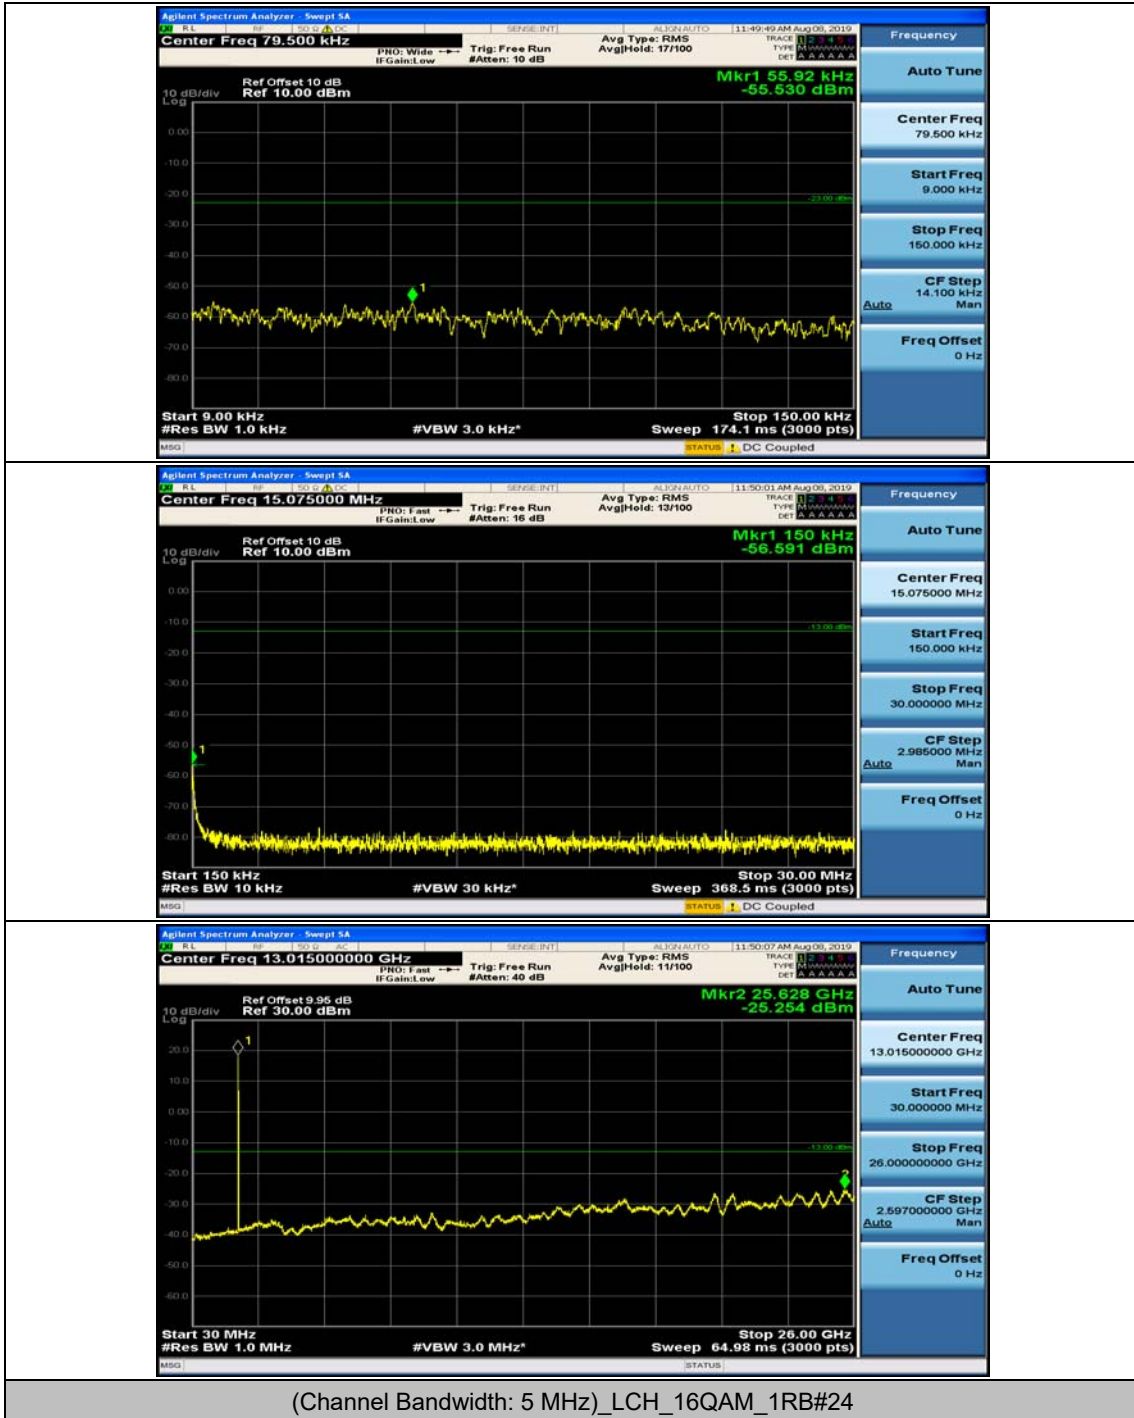

Channel Bandwidth: 5 MHz

(Channel Bandwidth: 5 MHz)_MCH_QPSK_1RB#0

(Channel Bandwidth: 5 MHz)_MCH_QPSK_1RB#12

(Channel Bandwidth: 5 MHz)_HCH_QPSK_1RB#0

(Channel Bandwidth: 5 MHz)_HCH_QPSK_1RB#12

(Channel Bandwidth: 5 MHz)_LCH_16QAM_1RB#0

(Channel Bandwidth: 5 MHz)_LCH_16QAM_1RB#12

(Channel Bandwidth: 5 MHz)_MCH_16QAM_1RB#0

(Channel Bandwidth: 5 MHz)_MCH_16QAM_1RB#12

(Channel Bandwidth: 5 MHz)_HCH_16QAM_1RB#0

(Channel Bandwidth: 5 MHz)_HCH_16QAM_1RB#12