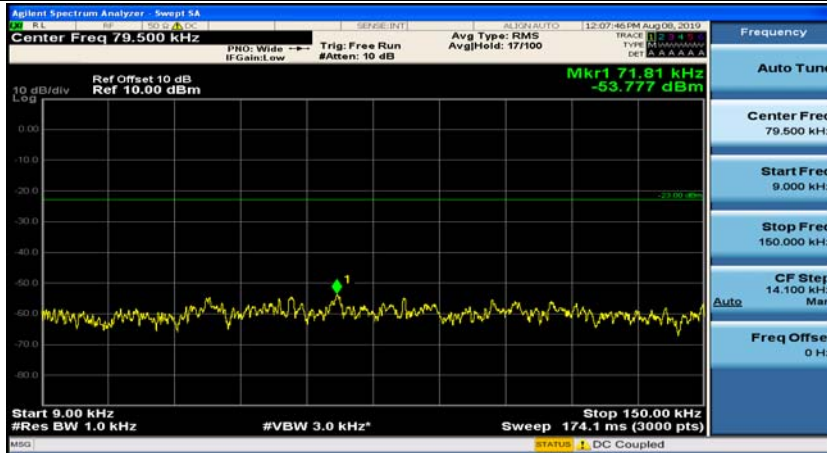

Channel Bandwidth: 15 MHz

(Channel Bandwidth:15 MHz)_MCH_QPSK_1RB#0

(Channel Bandwidth:15 MHz)_MCH_QPSK_1RB#37

(Channel Bandwidth:15 MHz)_HCH_QPSK_1RB#0

(Channel Bandwidth:15 MHz)_HCH_QPSK_1RB#37