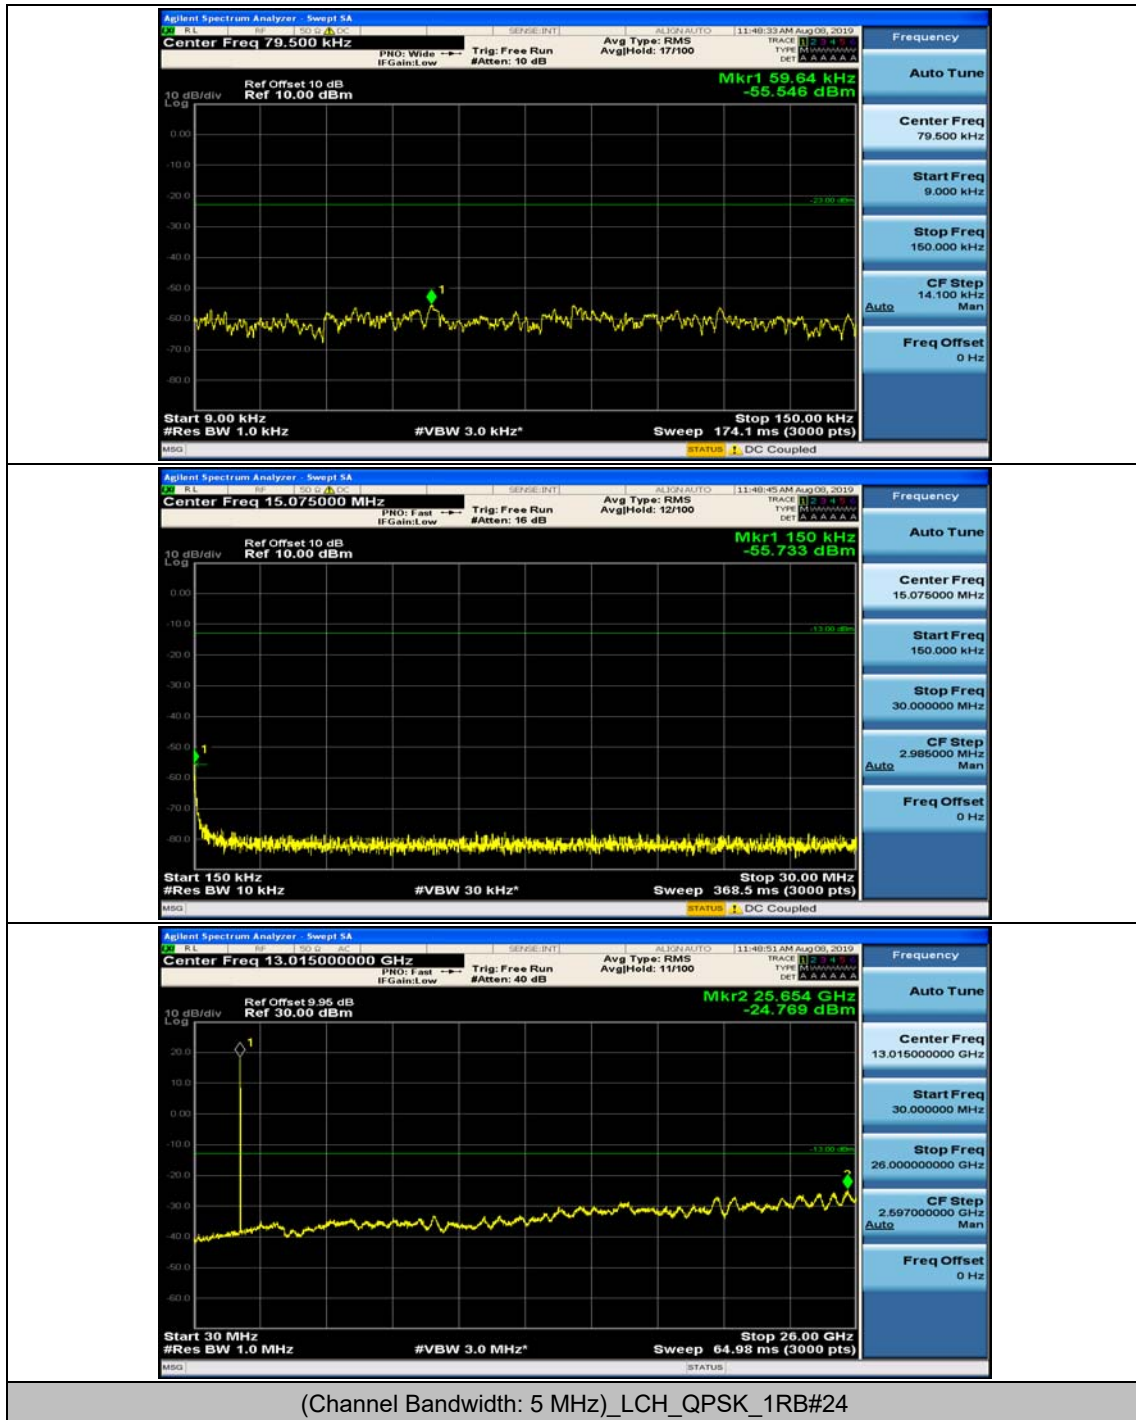

Channel Bandwidth: 5 MHz

(Channel Bandwidth: 5 MHz)_MCH_QPSK_1RB#0

(Channel Bandwidth: 5 MHz)_MCH_QPSK_1RB#12

(Channel Bandwidth: 5 MHz)_HCH_QPSK_1RB#0

(Channel Bandwidth: 5 MHz)_HCH_QPSK_1RB#12

(Channel Bandwidth: 5 MHz)_LCH_16QAM_1RB#0

(Channel Bandwidth: 5 MHz)_LCH_16QAM_1RB#12

(Channel Bandwidth: 5 MHz)_MCH_16QAM_1RB#0

(Channel Bandwidth: 5 MHz)_MCH_16QAM_1RB#12

(Channel Bandwidth: 5 MHz)_HCH_16QAM_1RB#0

(Channel Bandwidth: 5 MHz)_HCH_16QAM_1RB#12