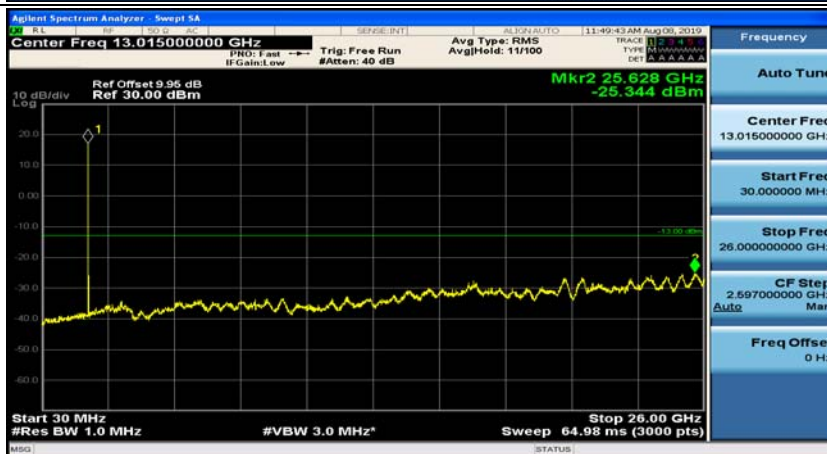

Channel Bandwidth: 5 MHz

(Channel Bandwidth: 5 MHz)_MCH_QPSK_1RB#0

(Channel Bandwidth: 5 MHz)_MCH_QPSK_1RB#12

(Channel Bandwidth: 5 MHz)_HCH_QPSK_1RB#0

(Channel Bandwidth: 5 MHz)_HCH_QPSK_1RB#12

(Channel Bandwidth: 5 MHz)_LCH_16QAM_1RB#0

(Channel Bandwidth: 5 MHz)_LCH_16QAM_1RB#12

(Channel Bandwidth: 5 MHz)_MCH_16QAM_1RB#0

(Channel Bandwidth: 5 MHz)_MCH_16QAM_1RB#12

(Channel Bandwidth: 5 MHz)_HCH_16QAM_1RB#0

(Channel Bandwidth: 5 MHz)_HCH_16QAM_1RB#12