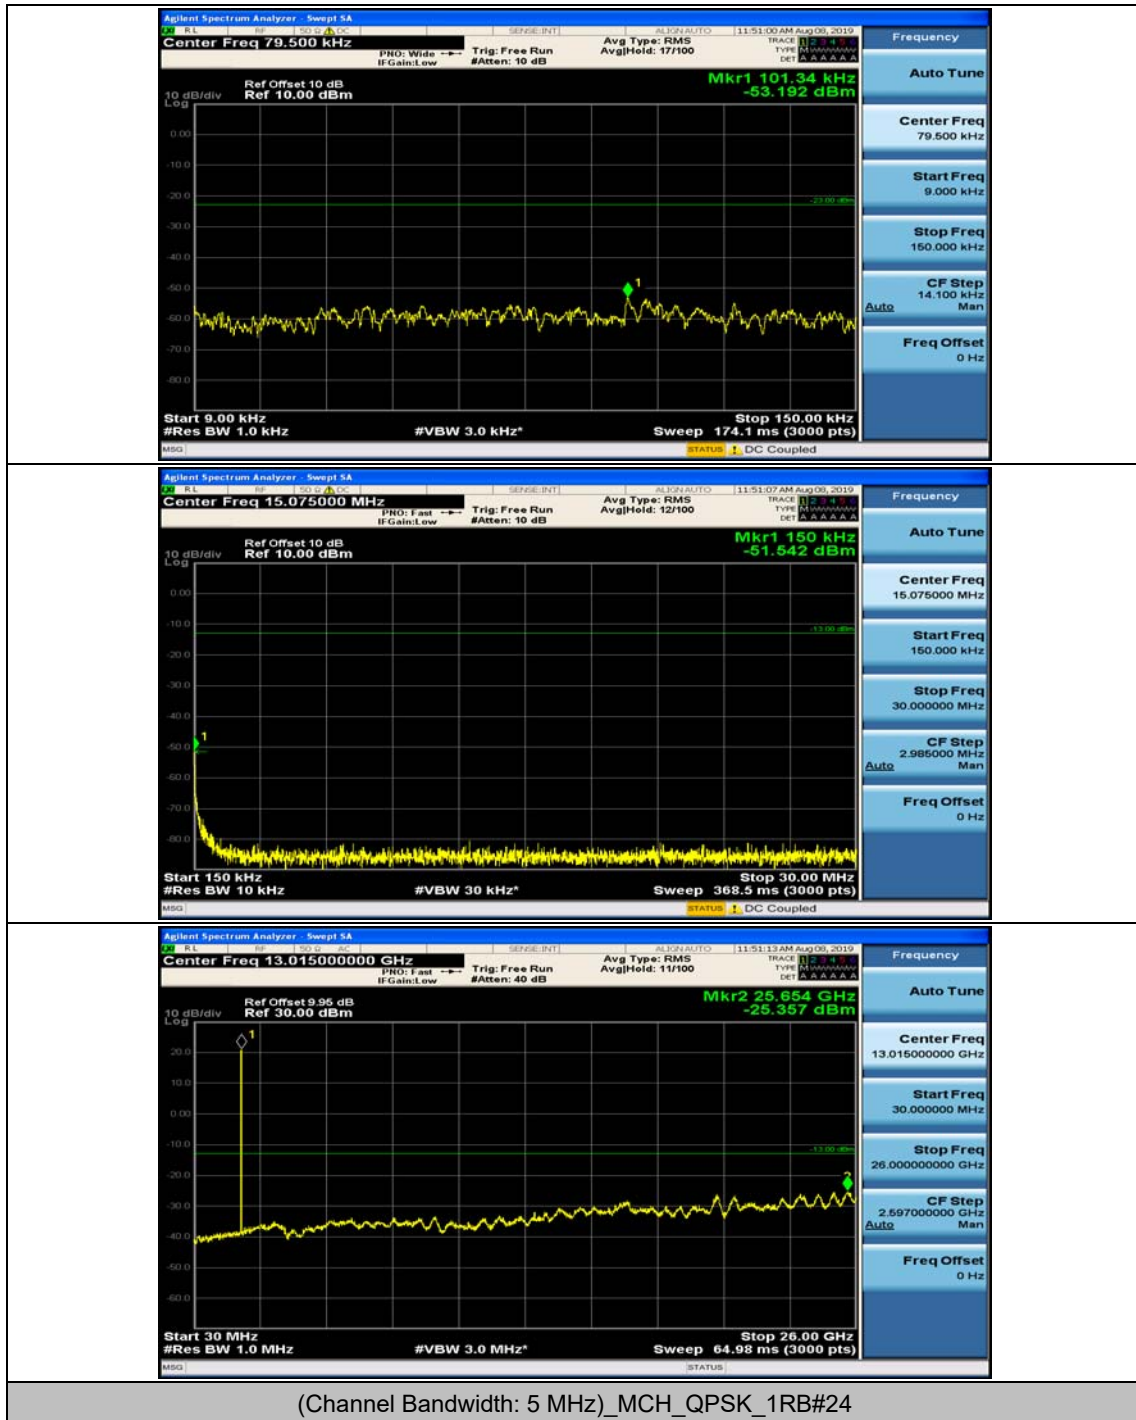

Channel Bandwidth: 5 MHz

(Channel Bandwidth: 5 MHz)_MCH_QPSK_1RB#0

(Channel Bandwidth: 5 MHz)_MCH_QPSK_1RB#12

(Channel Bandwidth: 5 MHz)_HCH_QPSK_1RB#0

(Channel Bandwidth: 5 MHz)_HCH_QPSK_1RB#12

(Channel Bandwidth: 5 MHz)_LCH_16QAM_1RB#0

(Channel Bandwidth: 5 MHz)_LCH_16QAM_1RB#12

(Channel Bandwidth: 5 MHz)_MCH_16QAM_1RB#0

(Channel Bandwidth: 5 MHz)_MCH_16QAM_1RB#12

(Channel Bandwidth: 5 MHz)_HCH_16QAM_1RB#0

(Channel Bandwidth: 5 MHz)_HCH_16QAM_1RB#12