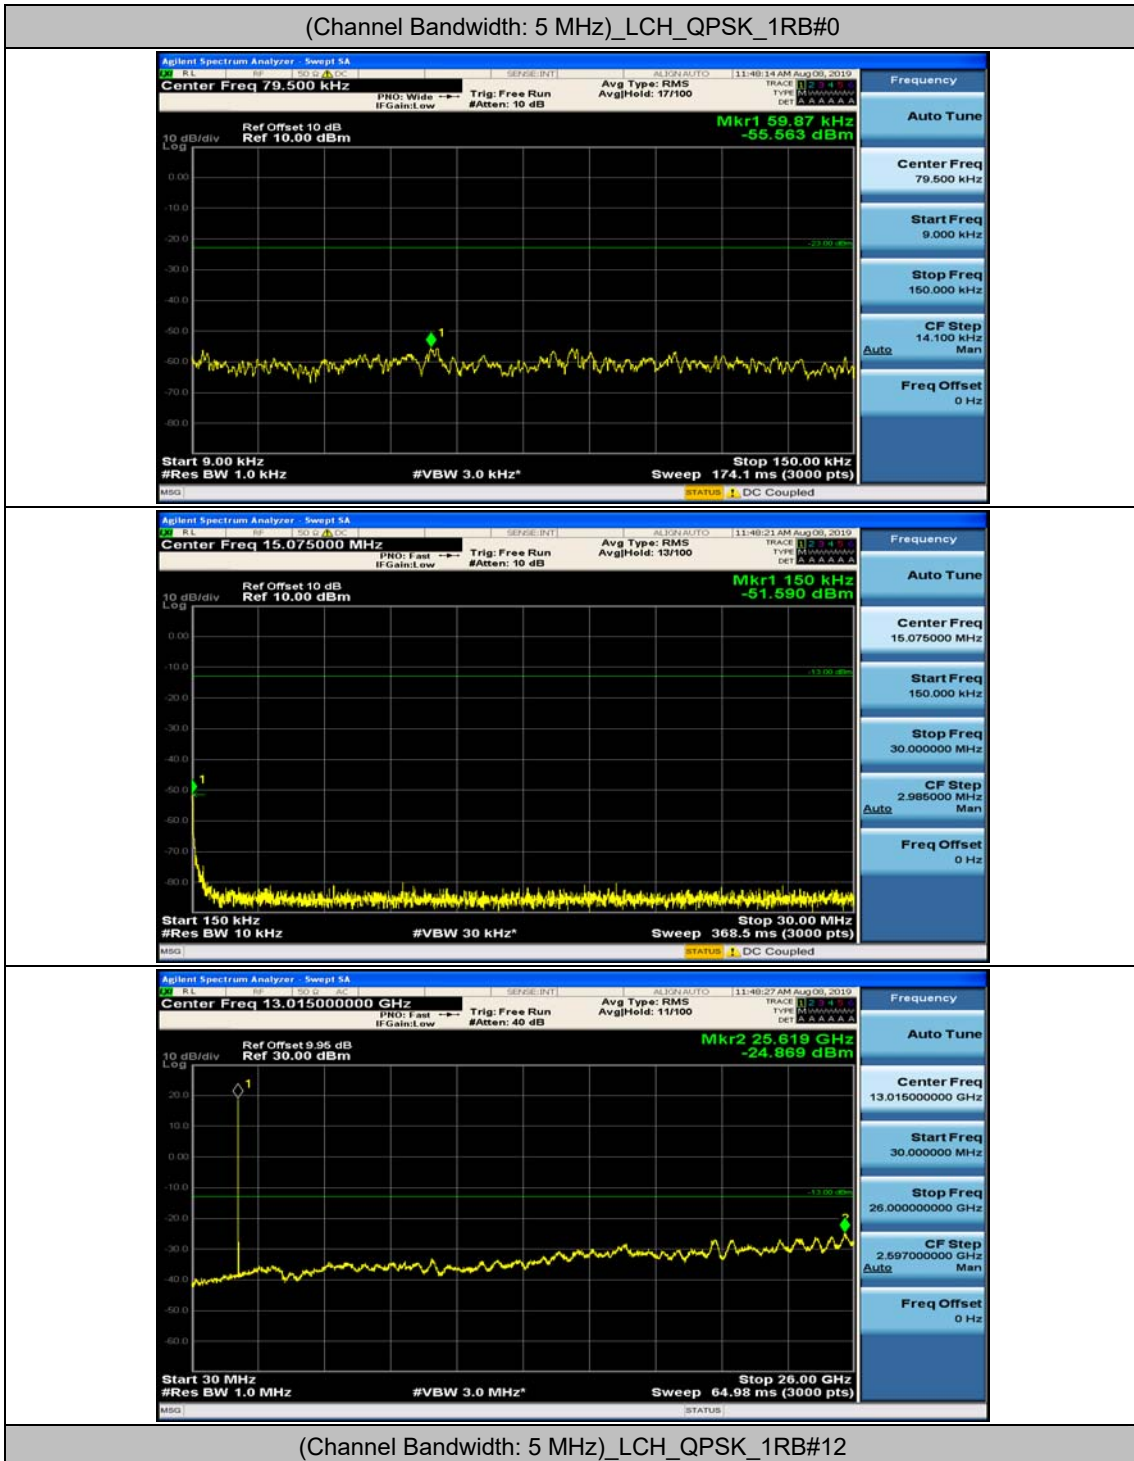

Channel Bandwidth: 5 MHz

(Channel Bandwidth: 5 MHz)_MCH_QPSK_1RB#0

(Channel Bandwidth: 5 MHz)_MCH_QPSK_1RB#12

(Channel Bandwidth: 5 MHz)_HCH_QPSK_1RB#0

(Channel Bandwidth: 5 MHz)_HCH_QPSK_1RB#12

(Channel Bandwidth: 5 MHz)_LCH_16QAM_1RB#0

(Channel Bandwidth: 5 MHz)_LCH_16QAM_1RB#12

(Channel Bandwidth: 5 MHz)_MCH_16QAM_1RB#0

(Channel Bandwidth: 5 MHz)_MCH_16QAM_1RB#12

(Channel Bandwidth: 5 MHz)_HCH_16QAM_1RB#0

(Channel Bandwidth: 5 MHz)_HCH_16QAM_1RB#12