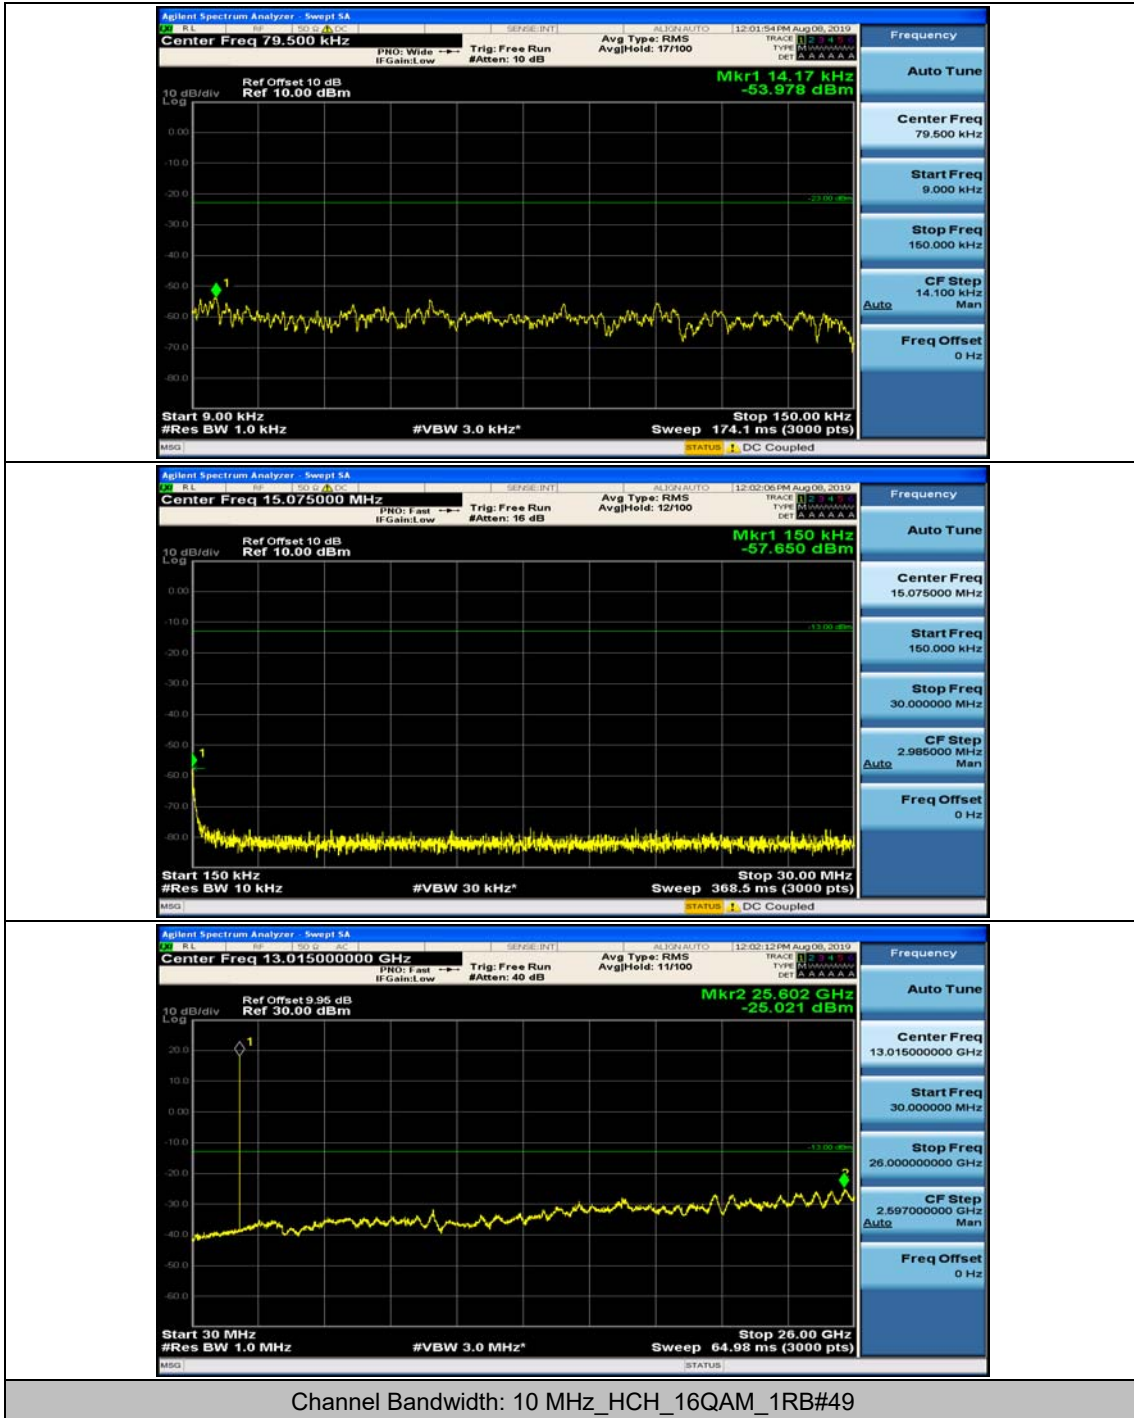

Channel Bandwidth: 5 MHz

(Channel Bandwidth: 5 MHz)_MCH_QPSK_1RB#0

(Channel Bandwidth: 5 MHz)_MCH_QPSK_1RB#12

(Channel Bandwidth: 5 MHz)_HCH_QPSK_1RB#0

(Channel Bandwidth: 5 MHz)_HCH_QPSK_1RB#12

(Channel Bandwidth: 5 MHz)_LCH_16QAM_1RB#0

Channel Bandwidth: 10 MHz

Channel Bandwidth: 10 MHz_MCH_QPSK_1RB#0

Channel Bandwidth: 10 MHz_MCH_QPSK_1RB#24

Channel Bandwidth: 10 MHz_HCH_QPSK_1RB#0

Channel Bandwidth: 10 MHz_HCH_QPSK_1RB#24

Channel Bandwidth: 10 MHz_LCH_16QAM_1RB#0

Channel Bandwidth: 10 MHz_LCH_16QAM_1RB#24

Channel Bandwidth: 10 MHz_MCH_16QAM_1RB#0

Channel Bandwidth: 10 MHz_MCH_16QAM_1RB#24

Channel Bandwidth: 10 MHz_HCH_16QAM_1RB#0

Channel Bandwidth: 10 MHz_HCH_16QAM_1RB#24

Channel Bandwidth: 15 MHz

(Channel Bandwidth:15 MHz)_MCH_QPSK_1RB#0

(Channel Bandwidth:15 MHz)_MCH_QPSK_1RB#37

(Channel Bandwidth:15 MHz)_HCH_QPSK_1RB#0

(Channel Bandwidth:15 MHz)_HCH_QPSK_1RB#37