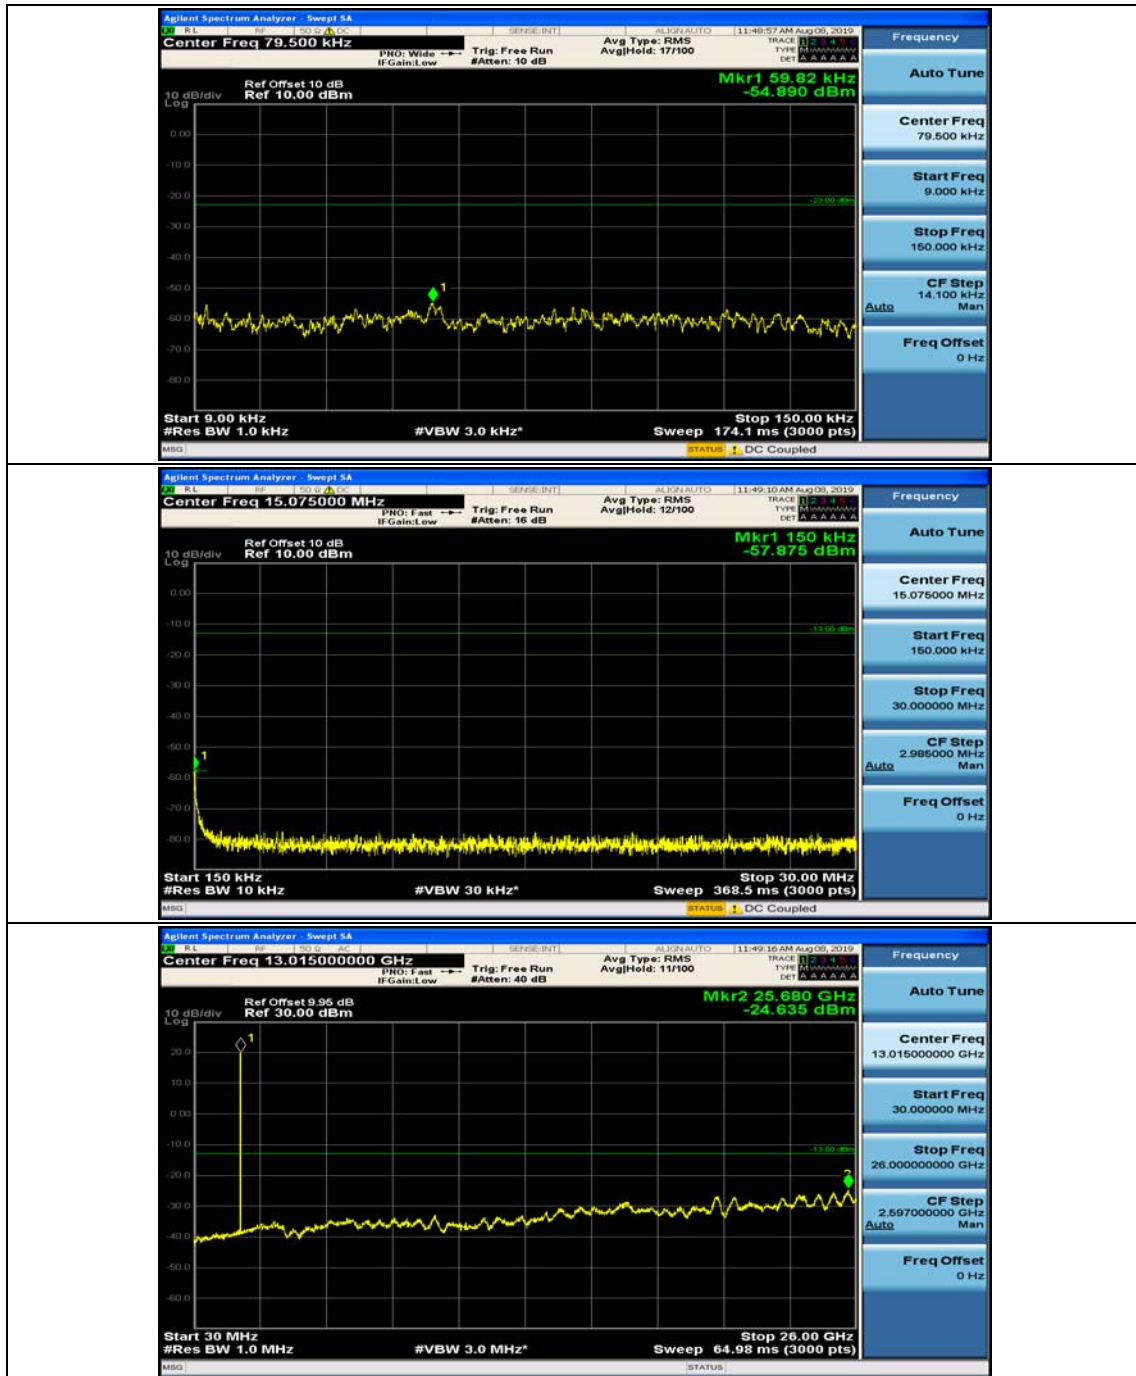

Channel Bandwidth: 5 MHz

(Channel Bandwidth: 5 MHz)_MCH_QPSK_1RB#0

(Channel Bandwidth: 5 MHz)_MCH_QPSK_1RB#12

(Channel Bandwidth: 5 MHz)_HCH_QPSK_1RB#0

(Channel Bandwidth: 5 MHz)_HCH_QPSK_1RB#12

(Channel Bandwidth: 5 MHz)_LCH_16QAM_1RB#0

(Channel Bandwidth: 5 MHz)_LCH_16QAM_1RB#12

(Channel Bandwidth: 5 MHz)_MCH_16QAM_1RB#0

(Channel Bandwidth: 5 MHz)_MCH_16QAM_1RB#12

(Channel Bandwidth: 5 MHz)_HCH_16QAM_1RB#0

(Channel Bandwidth: 5 MHz)_HCH_16QAM_1RB#12

Channel Bandwidth: 10 MHz

Channel Bandwidth: 10 MHz_MCH_QPSK_1RB#0

Channel Bandwidth: 10 MHz_MCH_QPSK_1RB#24

Channel Bandwidth: 10 MHz_HCH_QPSK_1RB#0

Channel Bandwidth: 10 MHz_HCH_QPSK_1RB#24

Channel Bandwidth: 10 MHz_LCH_16QAM_1RB#0