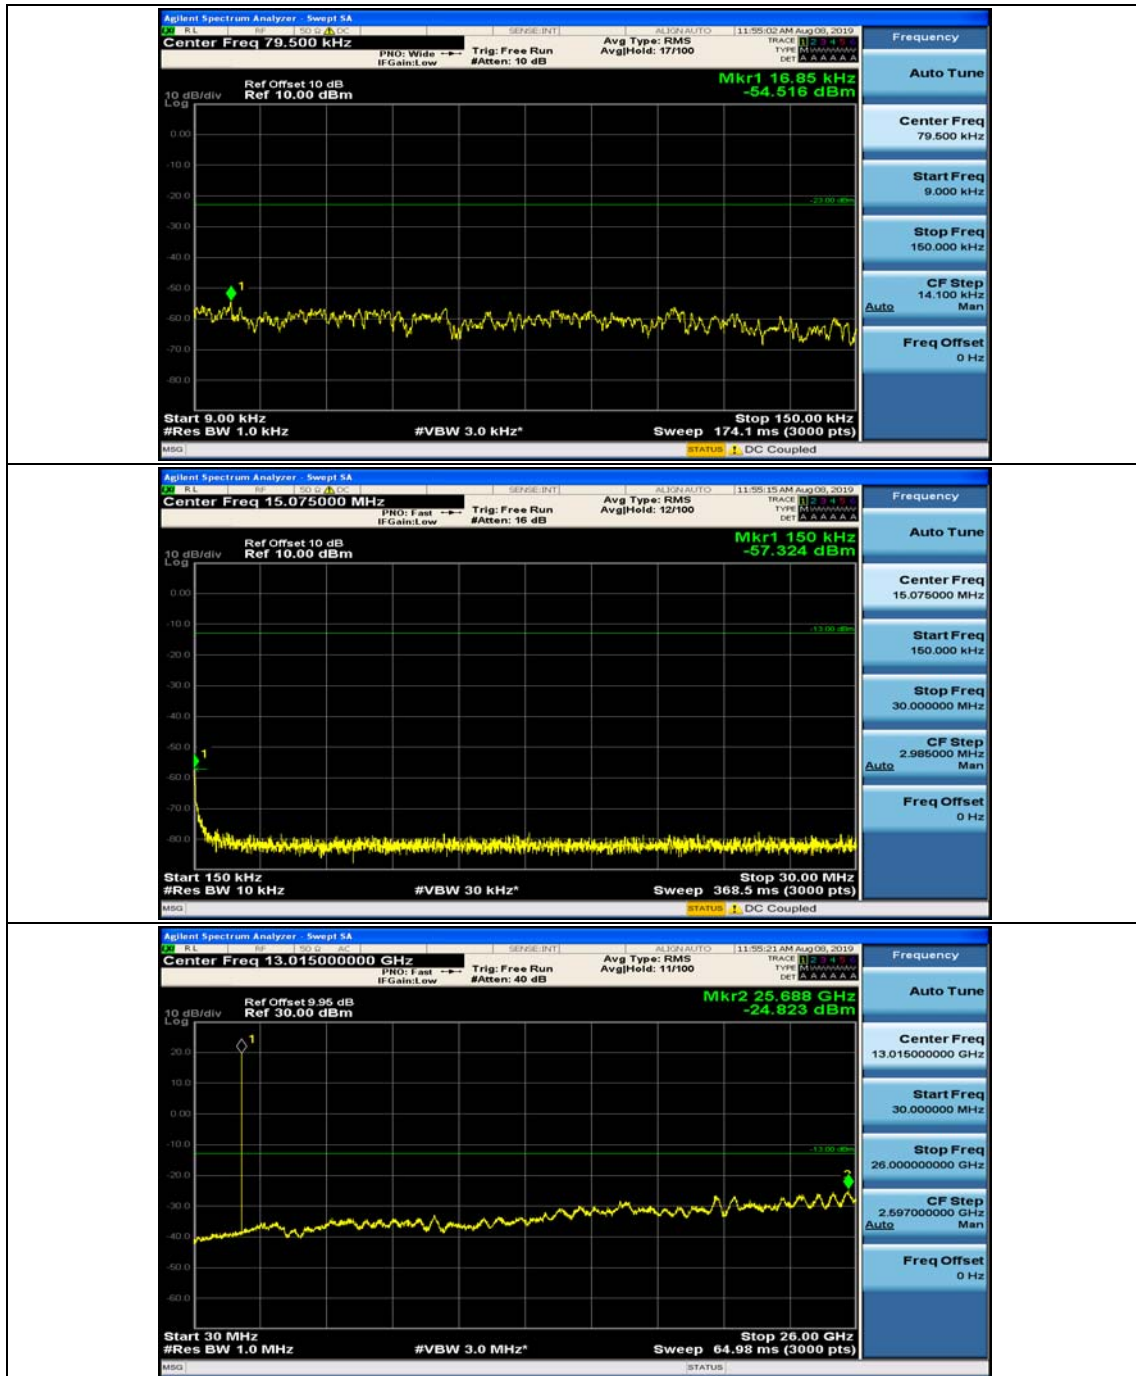

Channel Bandwidth: 5 MHz

(Channel Bandwidth: 5 MHz)_MCH_QPSK_1RB#0

(Channel Bandwidth: 5 MHz)_MCH_QPSK_1RB#12

(Channel Bandwidth: 5 MHz)_HCH_QPSK_1RB#0

(Channel Bandwidth: 5 MHz)_HCH_QPSK_1RB#12

(Channel Bandwidth: 5 MHz)_LCH_16QAM_1RB#0

(Channel Bandwidth: 5 MHz)_LCH_16QAM_1RB#12

(Channel Bandwidth: 5 MHz)_MCH_16QAM_1RB#0

(Channel Bandwidth: 5 MHz)_MCH_16QAM_1RB#12

(Channel Bandwidth: 5 MHz)_HCH_16QAM_1RB#0

(Channel Bandwidth: 5 MHz)_HCH_16QAM_1RB#12

Channel Bandwidth: 10 MHz

Channel Bandwidth: 10 MHz_MCH_QPSK_1RB#0

Channel Bandwidth: 10 MHz_MCH_QPSK_1RB#24

Channel Bandwidth: 10 MHz_HCH_QPSK_1RB#0

Channel Bandwidth: 10 MHz_HCH_QPSK_1RB#24

Channel Bandwidth: 10 MHz_LCH_16QAM_1RB#0