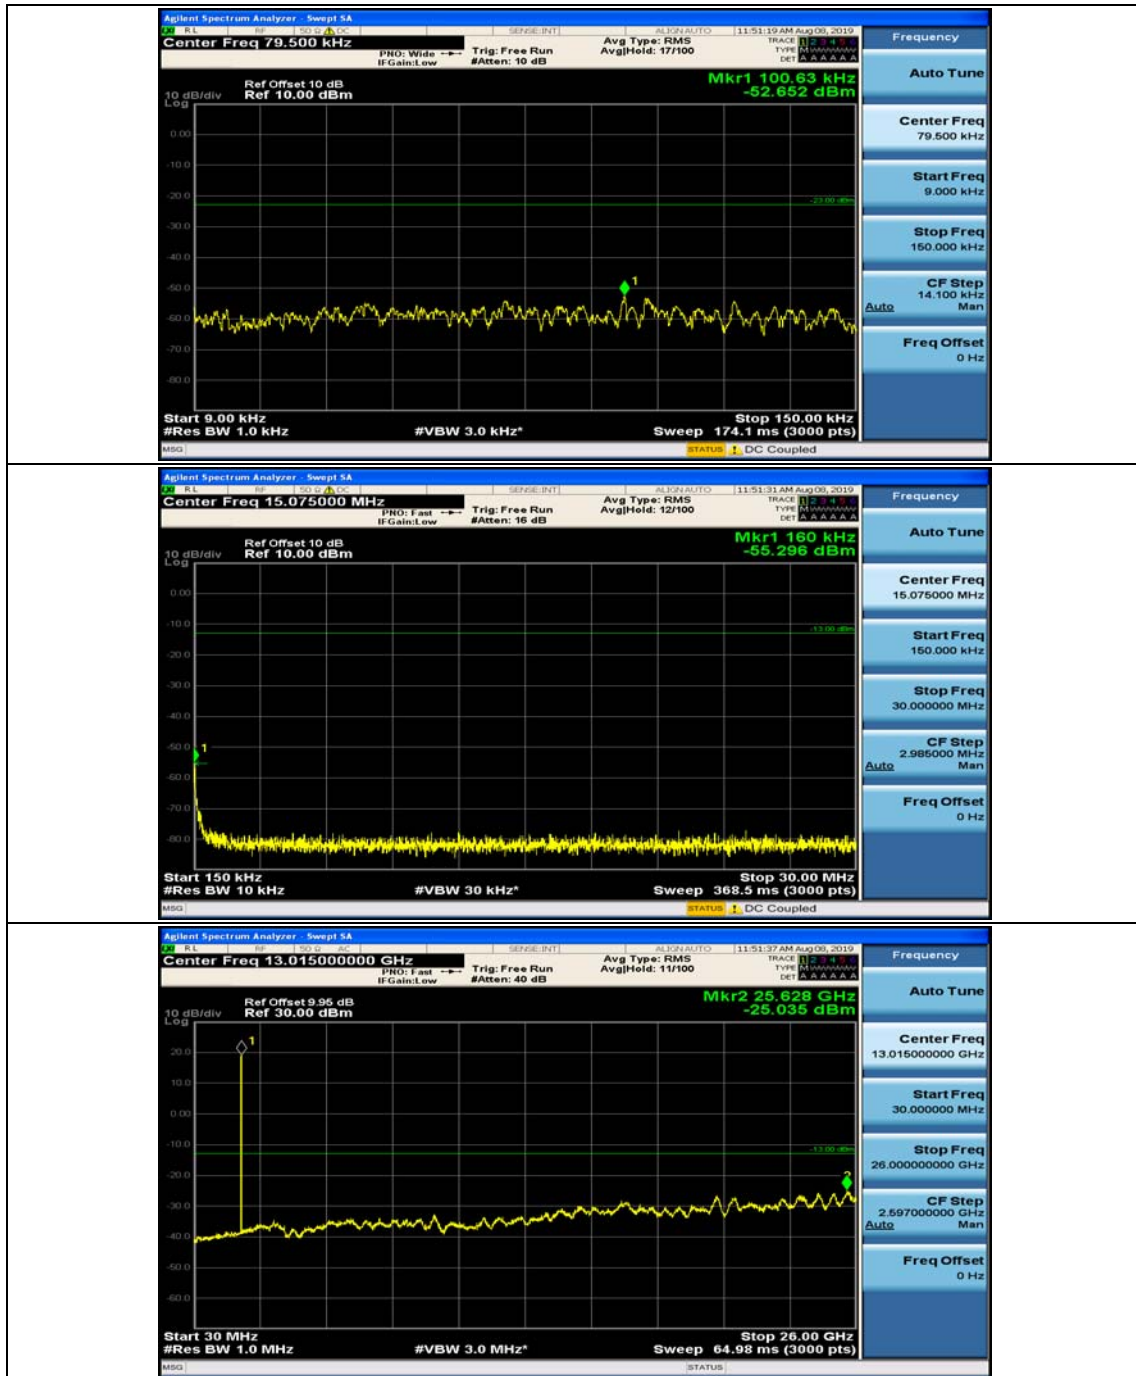

Channel Bandwidth: 5 MHz

(Channel Bandwidth: 5 MHz)_MCH_QPSK_1RB#0

(Channel Bandwidth: 5 MHz)_MCH_QPSK_1RB#12

(Channel Bandwidth: 5 MHz)_HCH_QPSK_1RB#0

(Channel Bandwidth: 5 MHz)_HCH_QPSK_1RB#12

(Channel Bandwidth: 5 MHz)_LCH_16QAM_1RB#0

(Channel Bandwidth: 5 MHz)_LCH_16QAM_1RB#12

(Channel Bandwidth: 5 MHz)_MCH_16QAM_1RB#0

(Channel Bandwidth: 5 MHz)_MCH_16QAM_1RB#12

(Channel Bandwidth: 5 MHz)_HCH_16QAM_1RB#0

(Channel Bandwidth: 5 MHz)_HCH_16QAM_1RB#12