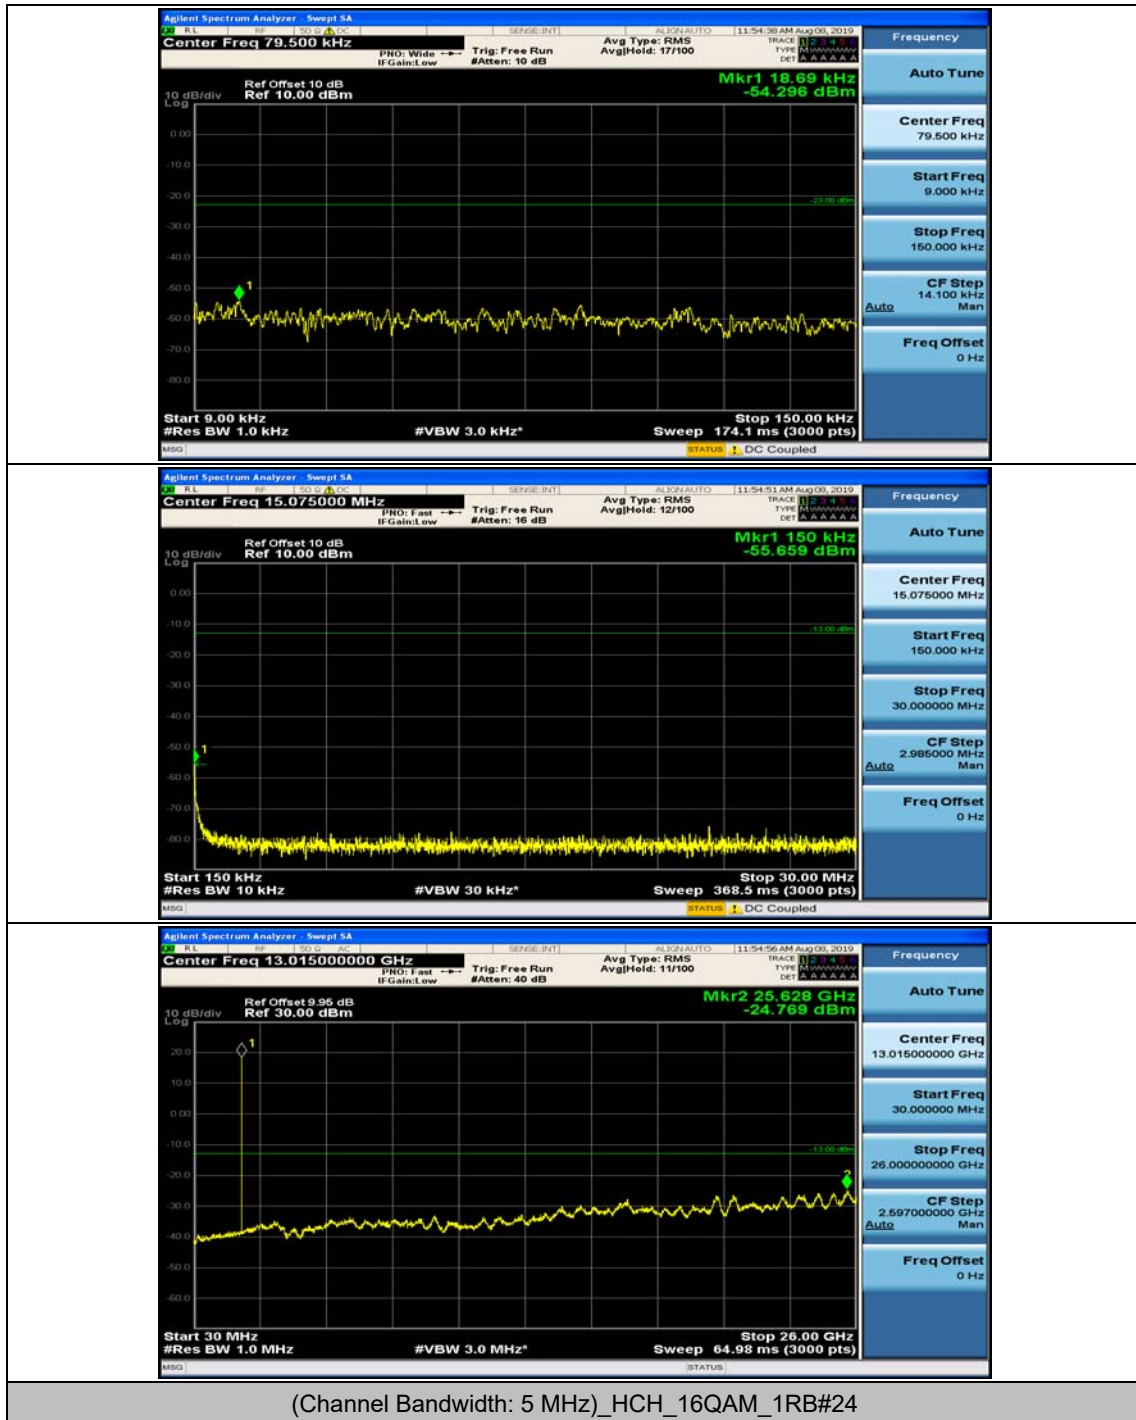

Channel Bandwidth: 5 MHz

(Channel Bandwidth: 5 MHz)_MCH_QPSK_1RB#0

(Channel Bandwidth: 5 MHz)_MCH_QPSK_1RB#12

(Channel Bandwidth: 5 MHz)_HCH_QPSK_1RB#0

(Channel Bandwidth: 5 MHz)_HCH_QPSK_1RB#12

(Channel Bandwidth: 5 MHz)_LCH_16QAM_1RB#0

(Channel Bandwidth: 5 MHz)_LCH_16QAM_1RB#12

(Channel Bandwidth: 5 MHz)_MCH_16QAM_1RB#0

(Channel Bandwidth: 5 MHz)_MCH_16QAM_1RB#12

(Channel Bandwidth: 5 MHz)_HCH_16QAM_1RB#0

(Channel Bandwidth: 5 MHz)_HCH_16QAM_1RB#12

Channel Bandwidth: 10 MHz

Channel Bandwidth: 10 MHz_MCH_QPSK_1RB#0

Channel Bandwidth: 10 MHz_MCH_QPSK_1RB#24

Channel Bandwidth: 10 MHz_HCH_QPSK_1RB#0

Channel Bandwidth: 10 MHz_HCH_QPSK_1RB#24

Channel Bandwidth: 10 MHz_LCH_16QAM_1RB#0