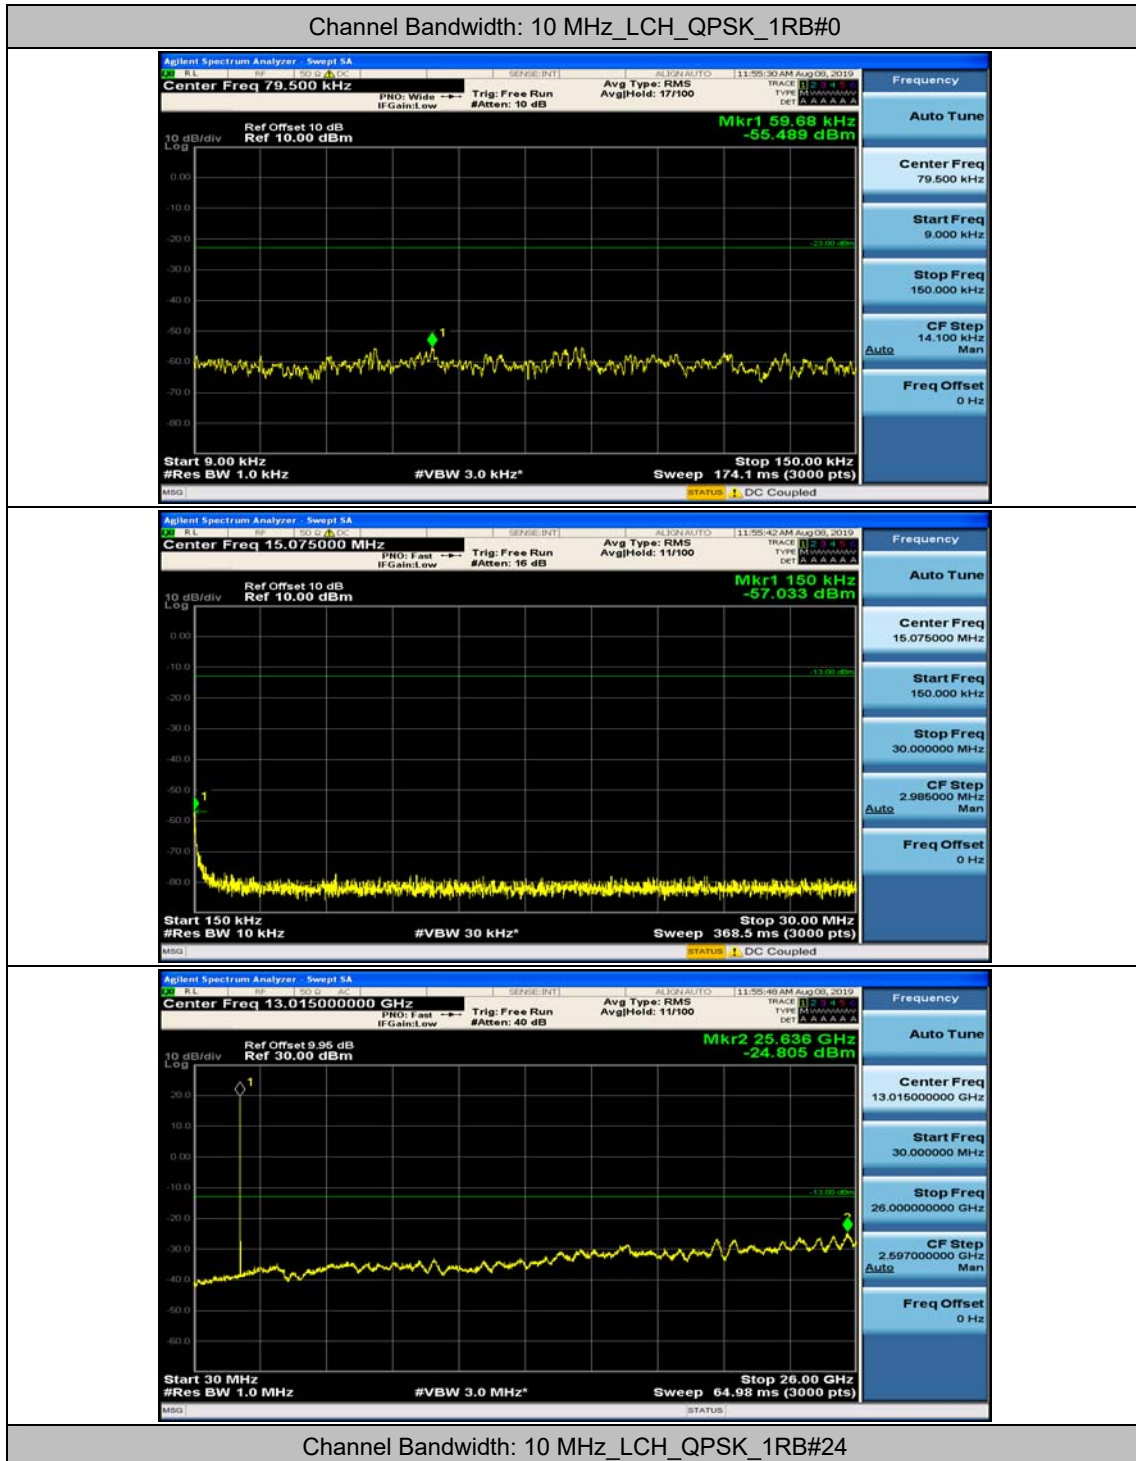

Channel Bandwidth: 5 MHz

(Channel Bandwidth: 5 MHz)_MCH_QPSK_1RB#0

(Channel Bandwidth: 5 MHz)_MCH_QPSK_1RB#12

(Channel Bandwidth: 5 MHz)_HCH_QPSK_1RB#0

(Channel Bandwidth: 5 MHz)_HCH_QPSK_1RB#12

(Channel Bandwidth: 5 MHz)_LCH_16QAM_1RB#0

(Channel Bandwidth: 5 MHz)_LCH_16QAM_1RB#12

(Channel Bandwidth: 5 MHz)_MCH_16QAM_1RB#0

(Channel Bandwidth: 5 MHz)_MCH_16QAM_1RB#12

(Channel Bandwidth: 5 MHz)_HCH_16QAM_1RB#0

(Channel Bandwidth: 5 MHz)_HCH_16QAM_1RB#12

Channel Bandwidth: 10 MHz

Channel Bandwidth: 10 MHz_MCH_QPSK_1RB#0

Channel Bandwidth: 10 MHz_MCH_QPSK_1RB#24

Channel Bandwidth: 10 MHz_HCH_QPSK_1RB#0

Channel Bandwidth: 10 MHz_HCH_QPSK_1RB#24

Channel Bandwidth: 10 MHz_LCH_16QAM_1RB#0