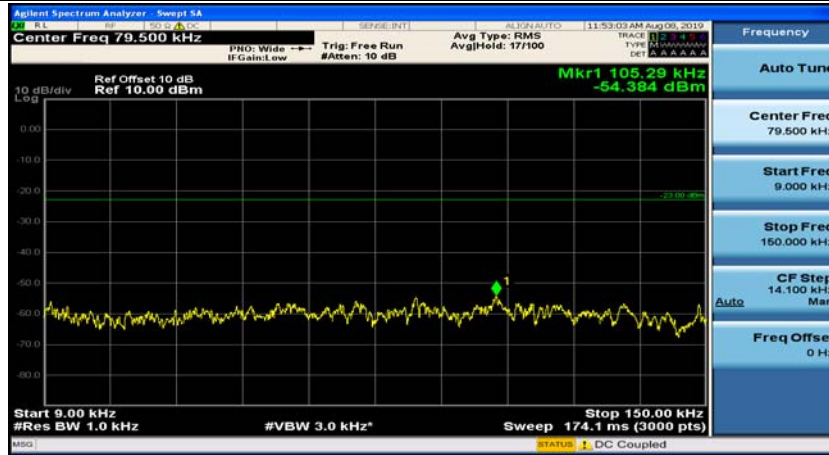

Channel Bandwidth: 5 MHz

(Channel Bandwidth: 5 MHz)_MCH_QPSK_1RB#0

(Channel Bandwidth: 5 MHz)_MCH_QPSK_1RB#12

(Channel Bandwidth: 5 MHz)_HCH_QPSK_1RB#0

(Channel Bandwidth: 5 MHz)_HCH_QPSK_1RB#12

(Channel Bandwidth: 5 MHz)_LCH_16QAM_1RB#0

(Channel Bandwidth: 5 MHz)_LCH_16QAM_1RB#12

(Channel Bandwidth: 5 MHz)_MCH_16QAM_1RB#0

(Channel Bandwidth: 5 MHz)_MCH_16QAM_1RB#12

(Channel Bandwidth: 5 MHz)_HCH_16QAM_1RB#0

(Channel Bandwidth: 5 MHz)_HCH_16QAM_1RB#12