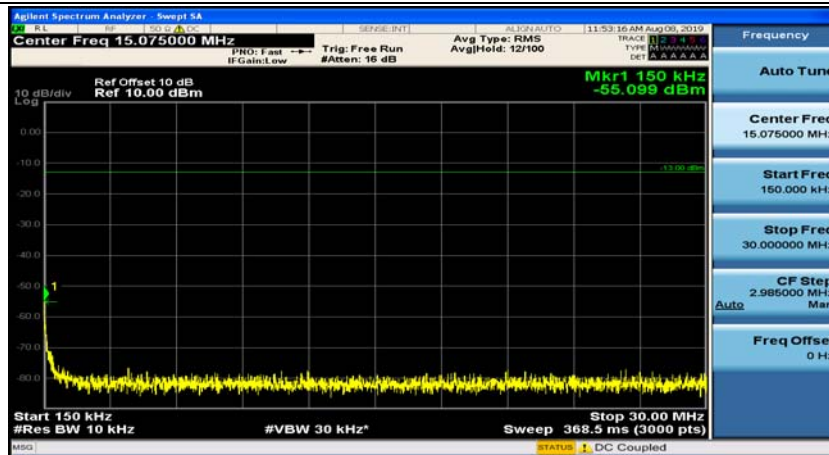

Channel Bandwidth: 5 MHz

(Channel Bandwidth: 5 MHz)_MCH_QPSK_1RB#0

(Channel Bandwidth: 5 MHz)_MCH_QPSK_1RB#12

(Channel Bandwidth: 5 MHz)_HCH_QPSK_1RB#0

(Channel Bandwidth: 5 MHz)_HCH_QPSK_1RB#12

(Channel Bandwidth: 5 MHz)_LCH_16QAM_1RB#0

(Channel Bandwidth: 5 MHz)_LCH_16QAM_1RB#12

(Channel Bandwidth: 5 MHz)_MCH_16QAM_1RB#0

(Channel Bandwidth: 5 MHz)_MCH_16QAM_1RB#12

(Channel Bandwidth: 5 MHz)_HCH_16QAM_1RB#0

(Channel Bandwidth: 5 MHz)_HCH_16QAM_1RB#12