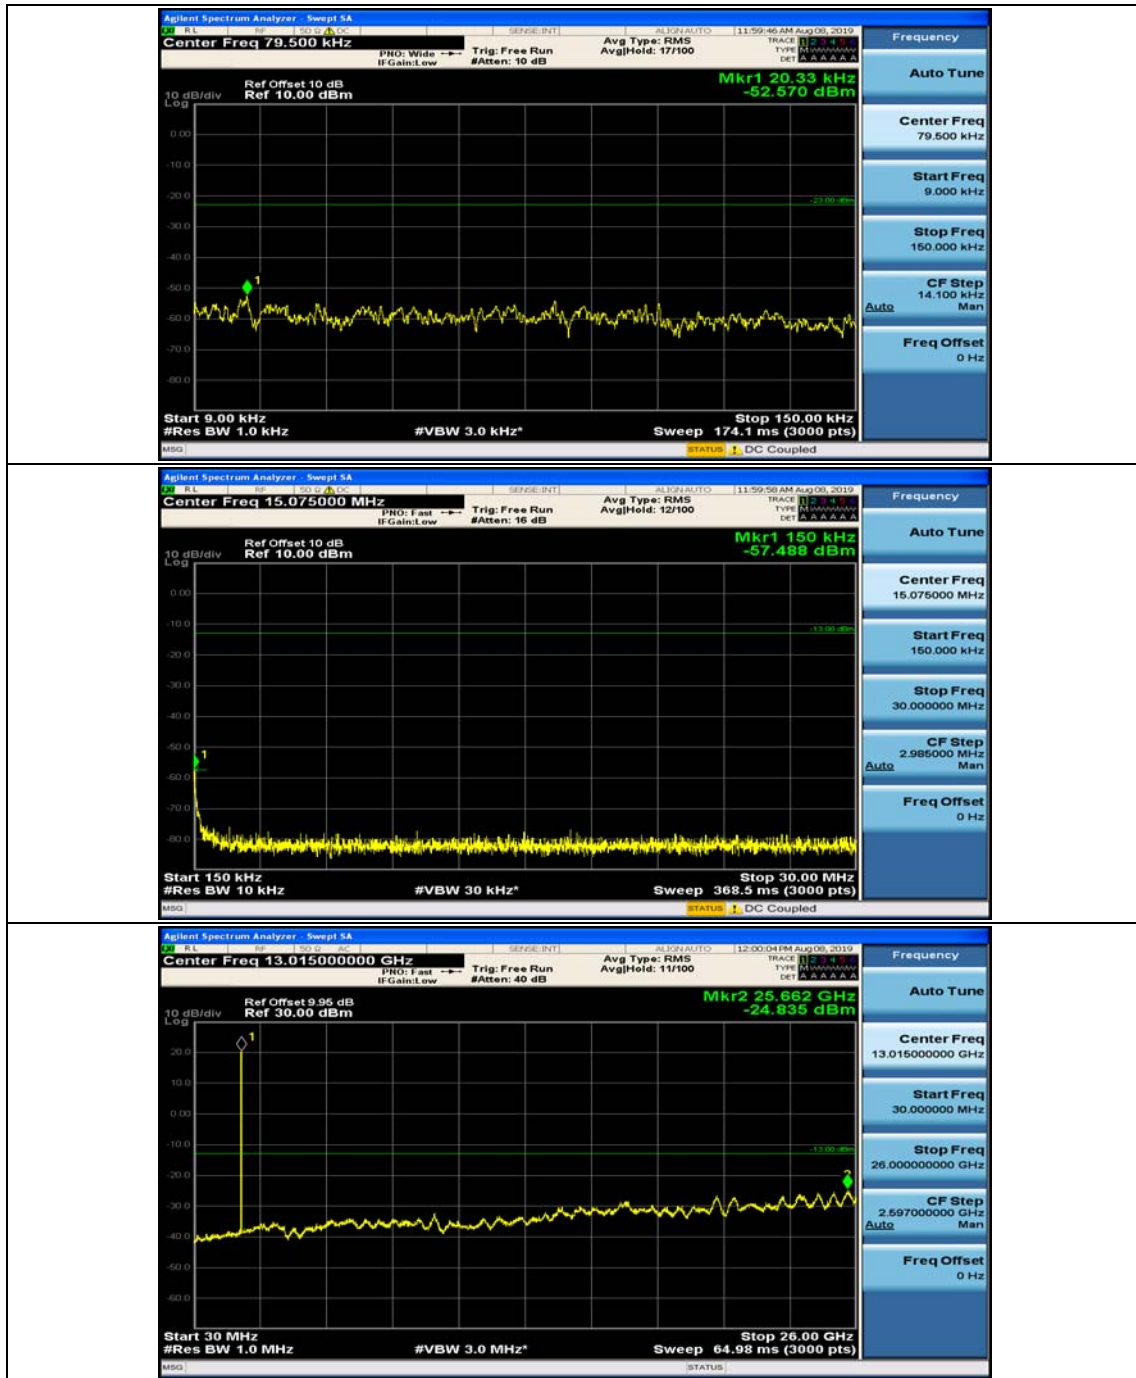

Channel Bandwidth: 10 MHz

Channel Bandwidth: 10 MHz_MCH_QPSK_1RB#0

Channel Bandwidth: 10 MHz_MCH_QPSK_1RB#24

Channel Bandwidth: 10 MHz_HCH_QPSK_1RB#0

Channel Bandwidth: 10 MHz_HCH_QPSK_1RB#24

Channel Bandwidth: 10 MHz_LCH_16QAM_1RB#0

Channel Bandwidth: 10 MHz_LCH_16QAM_1RB#24

Channel Bandwidth: 10 MHz_MCH_16QAM_1RB#0

Channel Bandwidth: 10 MHz_MCH_16QAM_1RB#24

Channel Bandwidth: 10 MHz_HCH_16QAM_1RB#0

Channel Bandwidth: 10 MHz_HCH_16QAM_1RB#24