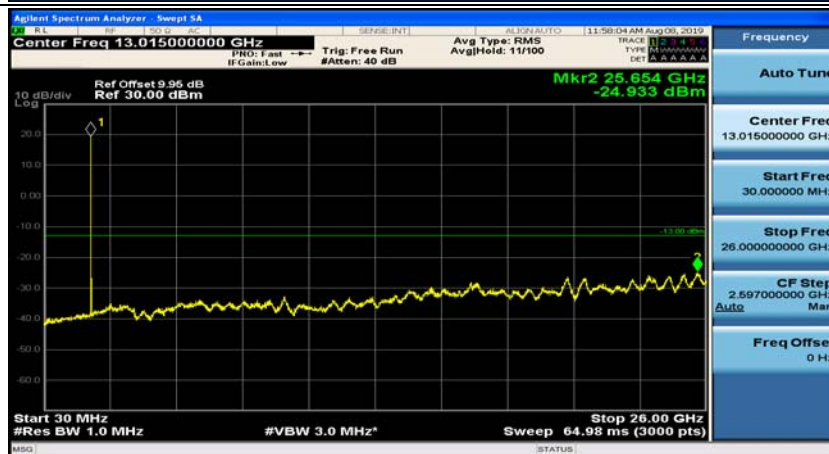

Channel Bandwidth: 10 MHz_MCH_QPSK_1RB#0

Channel Bandwidth: 10 MHz_MCH_QPSK_1RB#24