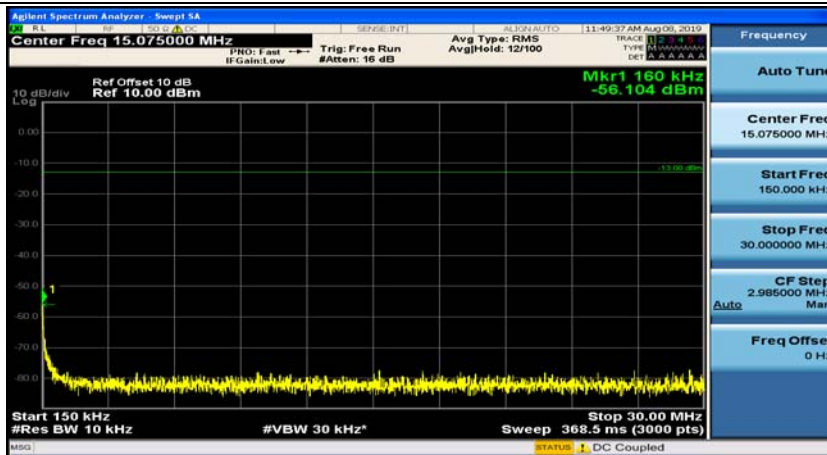

Channel Bandwidth: 5 MHz

(Channel Bandwidth: 5 MHz)_MCH_QPSK_1RB#0

(Channel Bandwidth: 5 MHz)_MCH_QPSK_1RB#12

(Channel Bandwidth: 5 MHz)_HCH_QPSK_1RB#0

(Channel Bandwidth: 5 MHz)_HCH_QPSK_1RB#12

(Channel Bandwidth: 5 MHz)_LCH_16QAM_1RB#0

(Channel Bandwidth: 5 MHz)_LCH_16QAM_1RB#12

(Channel Bandwidth: 5 MHz)_MCH_16QAM_1RB#0

(Channel Bandwidth: 5 MHz)_MCH_16QAM_1RB#12

(Channel Bandwidth: 5 MHz)_HCH_16QAM_1RB#0

(Channel Bandwidth: 5 MHz)_HCH_16QAM_1RB#12