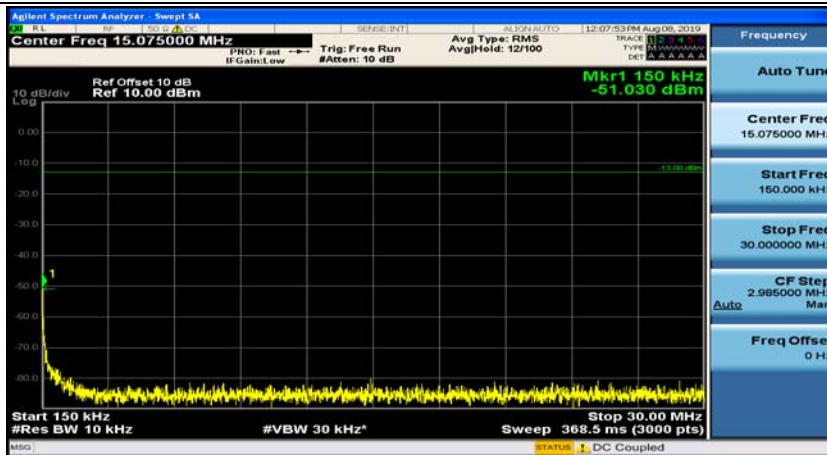

Channel Bandwidth: 15 MHz

(Channel Bandwidth:15 MHz)_MCH_QPSK_1RB#0

(Channel Bandwidth:15 MHz)_MCH_QPSK_1RB#37

(Channel Bandwidth:15 MHz)_HCH_QPSK_1RB#0

(Channel Bandwidth:15 MHz)_HCH_QPSK_1RB#37