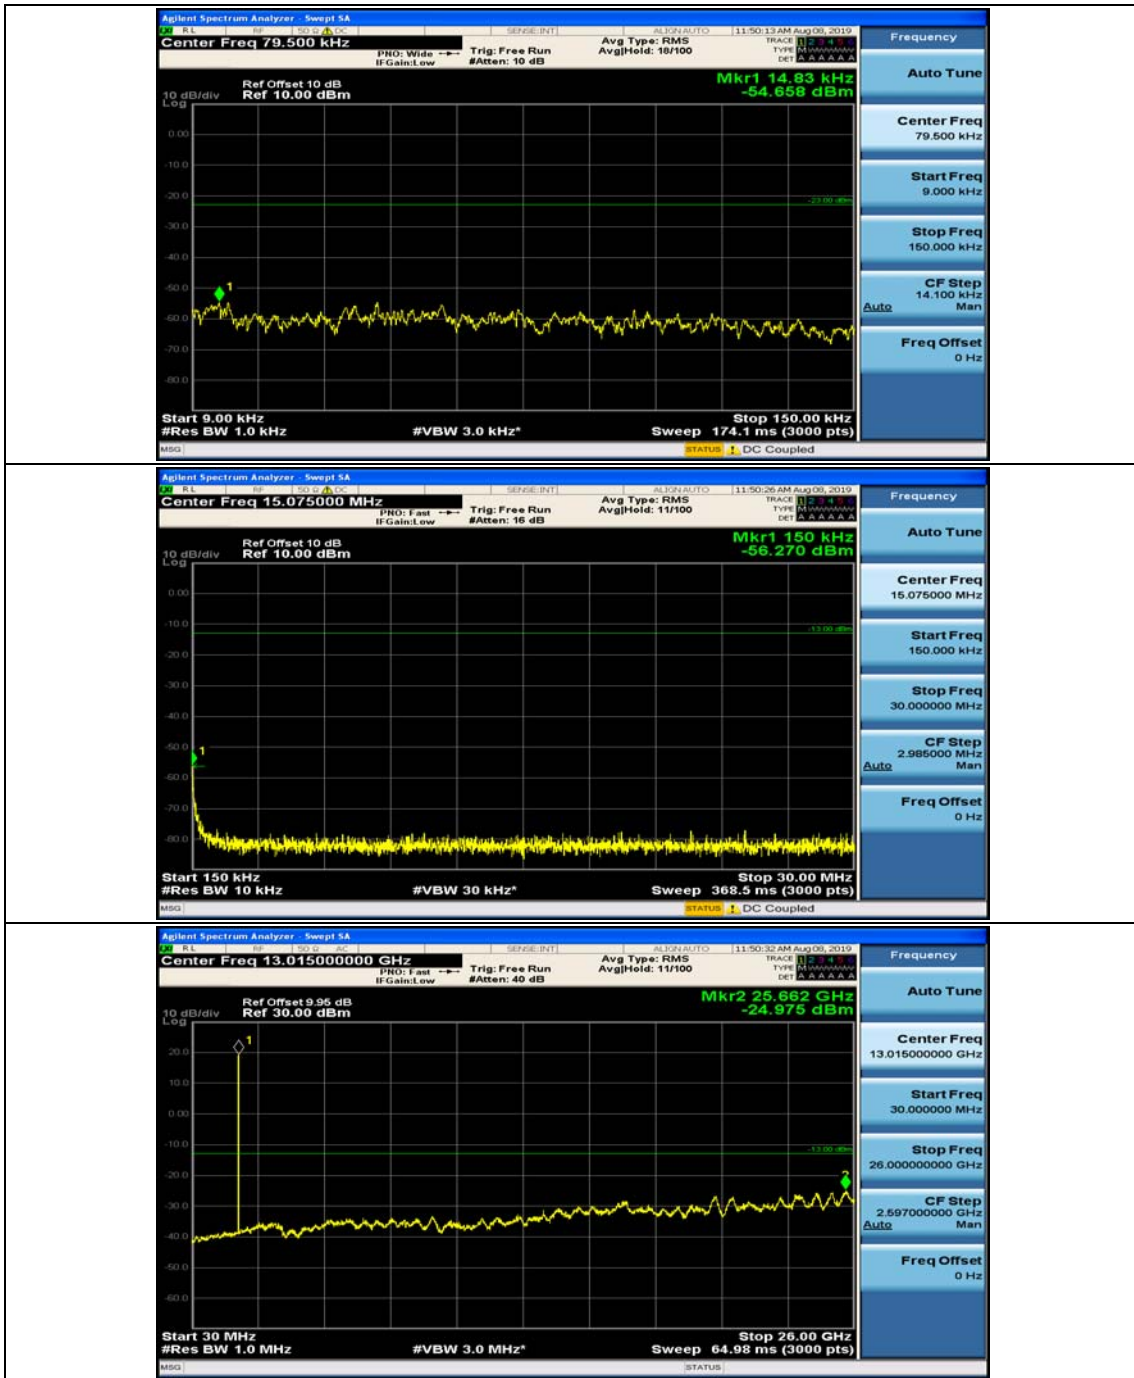

Channel Bandwidth: 5 MHz

(Channel Bandwidth: 5 MHz)_MCH_QPSK_1RB#0

(Channel Bandwidth: 5 MHz)_MCH_QPSK_1RB#12

(Channel Bandwidth: 5 MHz)_HCH_QPSK_1RB#0

(Channel Bandwidth: 5 MHz)_HCH_QPSK_1RB#12

(Channel Bandwidth: 5 MHz)_LCH_16QAM_1RB#0

(Channel Bandwidth: 5 MHz)_LCH_16QAM_1RB#12

(Channel Bandwidth: 5 MHz)_MCH_16QAM_1RB#0

(Channel Bandwidth: 5 MHz)_MCH_16QAM_1RB#12

(Channel Bandwidth: 5 MHz)_HCH_16QAM_1RB#0

(Channel Bandwidth: 5 MHz)_HCH_16QAM_1RB#12