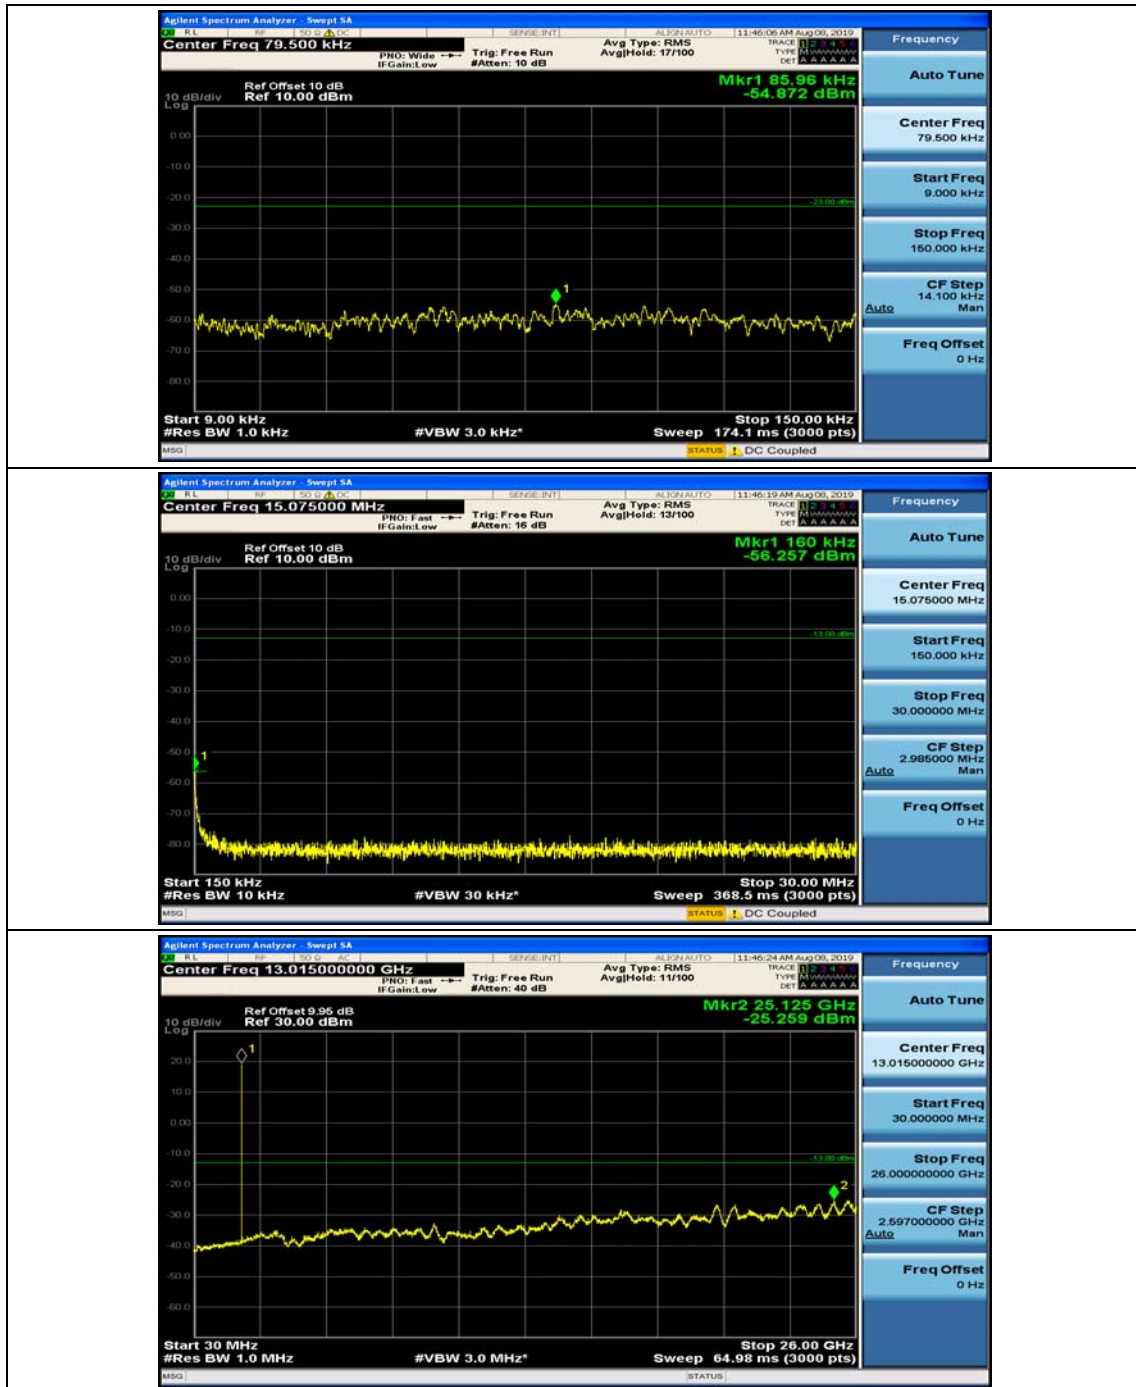

(Channel Bandwidth: 1.4 MHz)_HCH_16QAM_1RB#3

Channel Bandwidth: 3 MHz

(Channel Bandwidth: 3 MHz)_MCH_QPSK_1RB#0

(Channel Bandwidth: 3 MHz)_MCH_QPSK_1RB#7

(Channel Bandwidth: 3 MHz)_HCH_QPSK_1RB#0

(Channel Bandwidth: 3 MHz)_HCH_QPSK_1RB#7