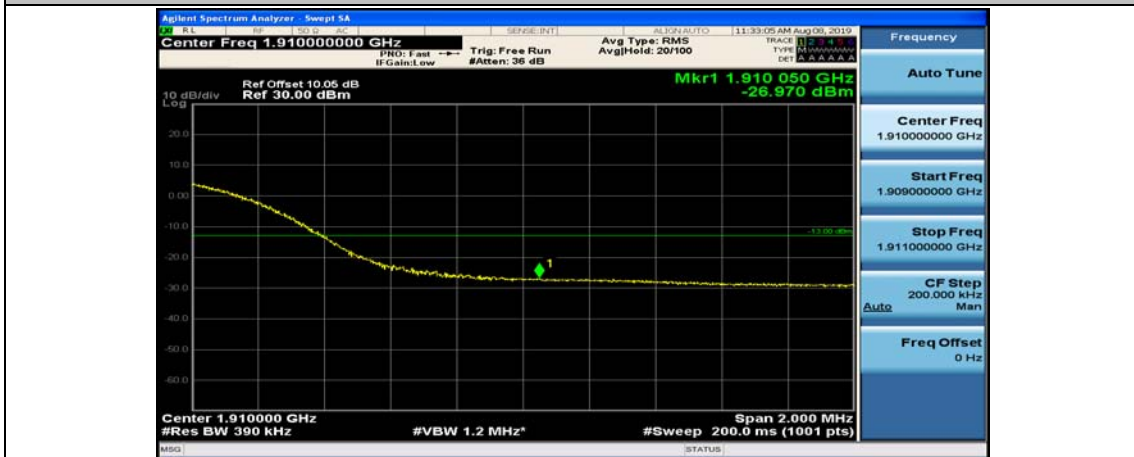

(Channel Bandwidth:20 MHz)_HCH_16QAM_50RB#0

(Channel Bandwidth:20 MHz)_HCH_16QAM_50RB#25

(Channel Bandwidth:20 MHz)_HCH_16QAM_50RB#50

(Channel Bandwidth:20 MHz)_HCH_16QAM_100RB#0

Appendix E: Conducted Spurious Emission