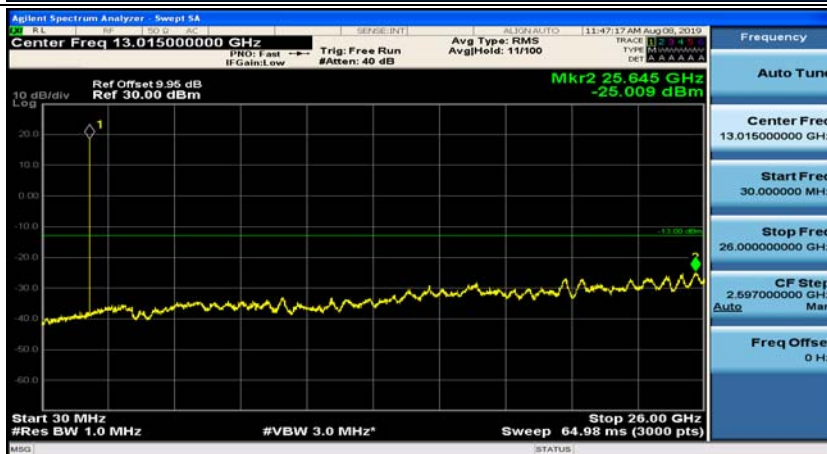

(Channel Bandwidth: 3 MHz)_HCH_16QAM_1RB#7