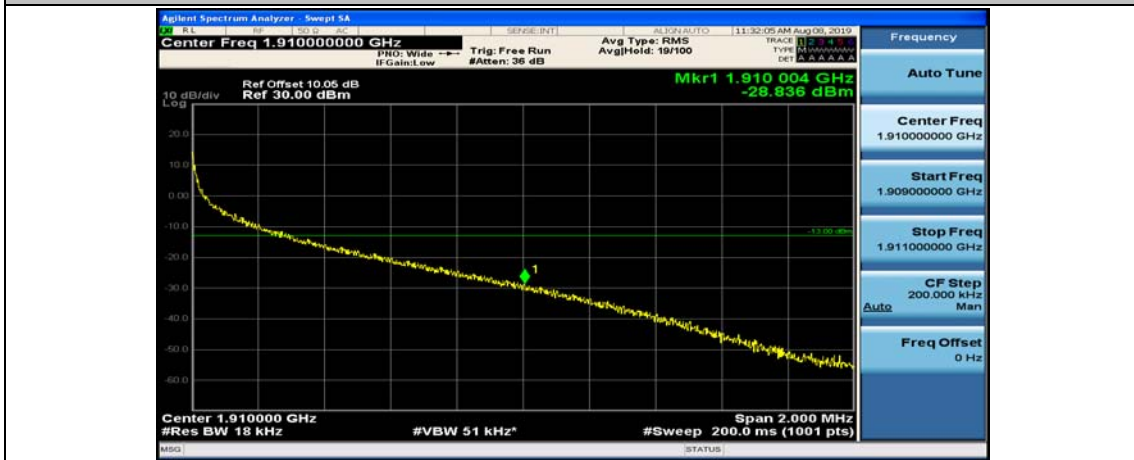

(Channel Bandwidth:20 MHz)_LCH_16QAM_50RB#50

(Channel Bandwidth:20 MHz)_LCH_16QAM_100RB#0

(Channel Bandwidth:20 MHz)_HCH_16QAM_1RB#0

(Channel Bandwidth:20 MHz)_HCH_16QAM_1RB#49

(Channel Bandwidth:20 MHz)_HCH_16QAM_1RB#99

(Channel Bandwidth:20 MHz)_HCH_16QAM_50RB#0

(Channel Bandwidth:20 MHz)_HCH_16QAM_50RB#25

(Channel Bandwidth:20 MHz)_HCH_16QAM_50RB#50

(Channel Bandwidth:20 MHz)_HCH_16QAM_100RB#0

Appendix E: Conducted Spurious Emission