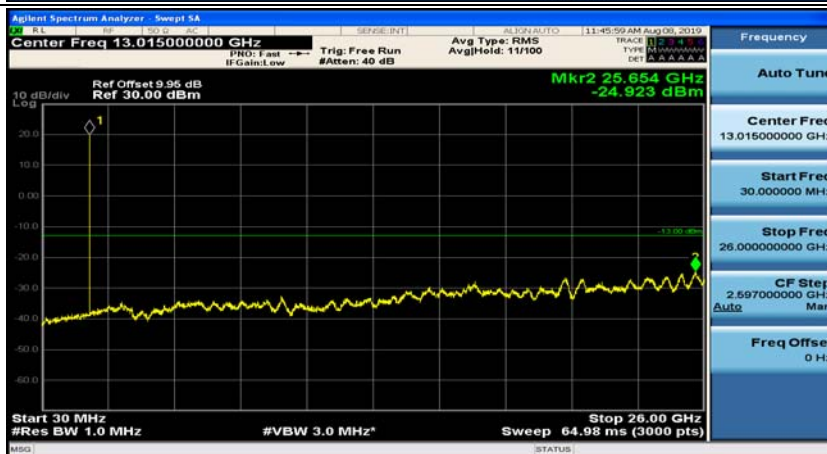

(Channel Bandwidth: 1.4 MHz)_HCH_16QAM_1RB#3

Channel Bandwidth: 3 MHz

(Channel Bandwidth: 3 MHz)_MCH_QPSK_1RB#0

(Channel Bandwidth: 3 MHz)_MCH_QPSK_1RB#7

(Channel Bandwidth: 3 MHz)_HCH_QPSK_1RB#0

(Channel Bandwidth: 3 MHz)_HCH_QPSK_1RB#7