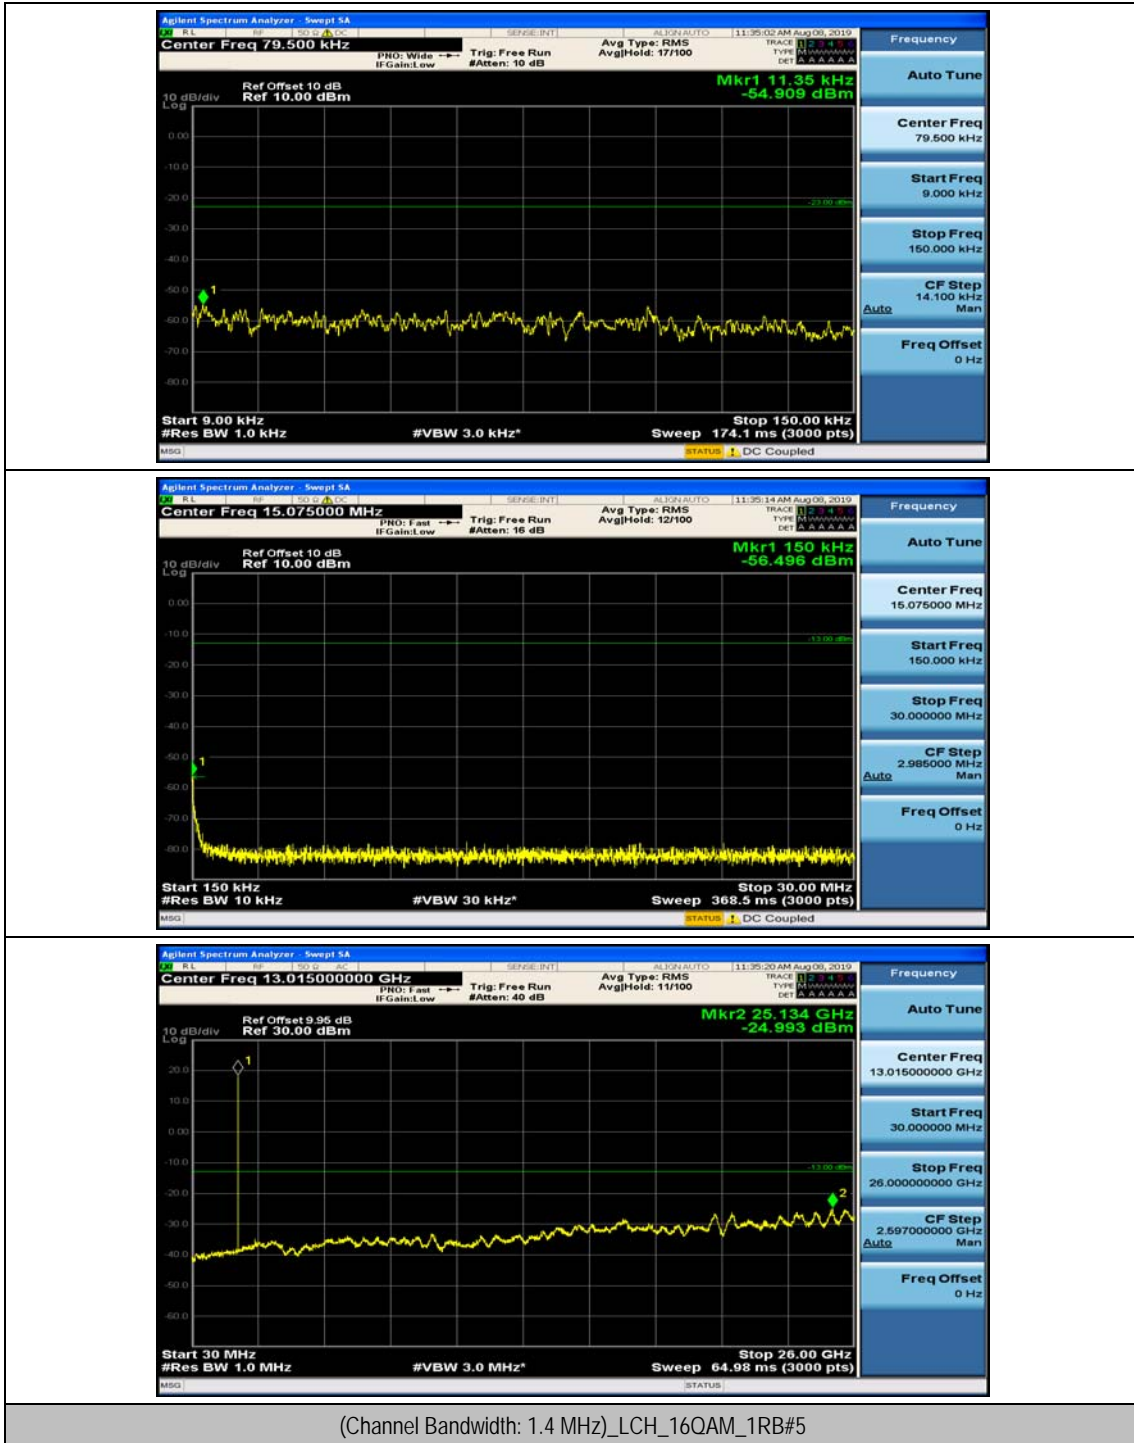

(Channel Bandwidth: 1.4 MHz)_LCH_16QAM_1RB#3