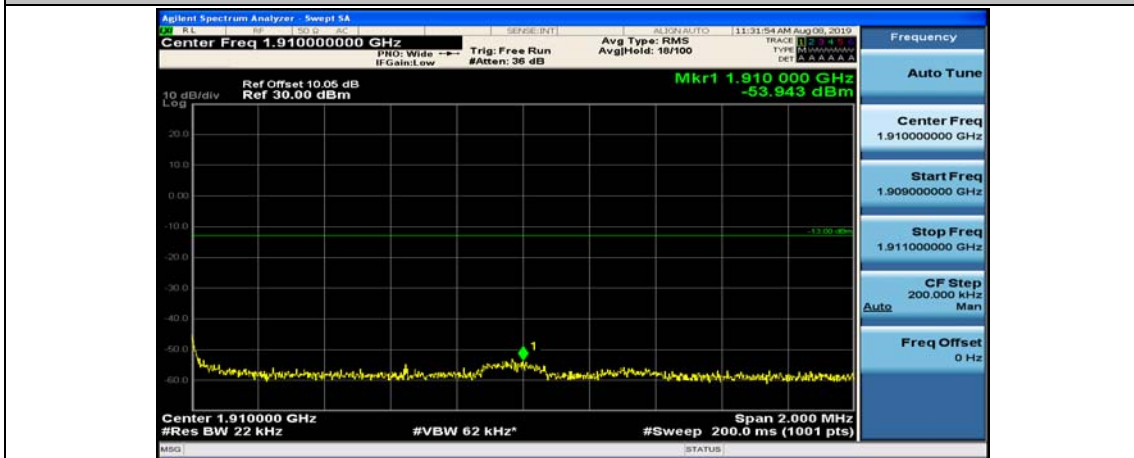

(Channel Bandwidth:20 MHz)_HCH_16QAM_1RB#0