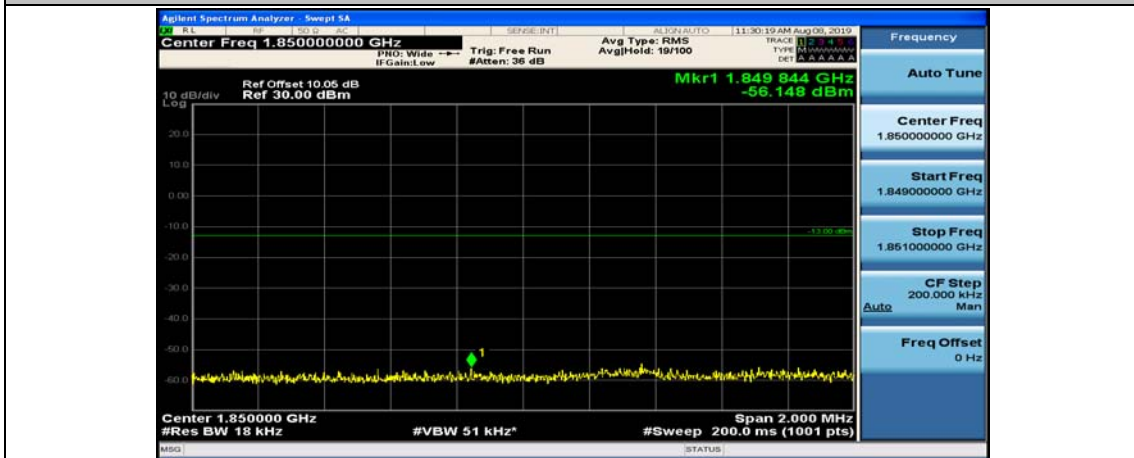

(Channel Bandwidth:20 MHz)_LCH_16QAM_1RB#49