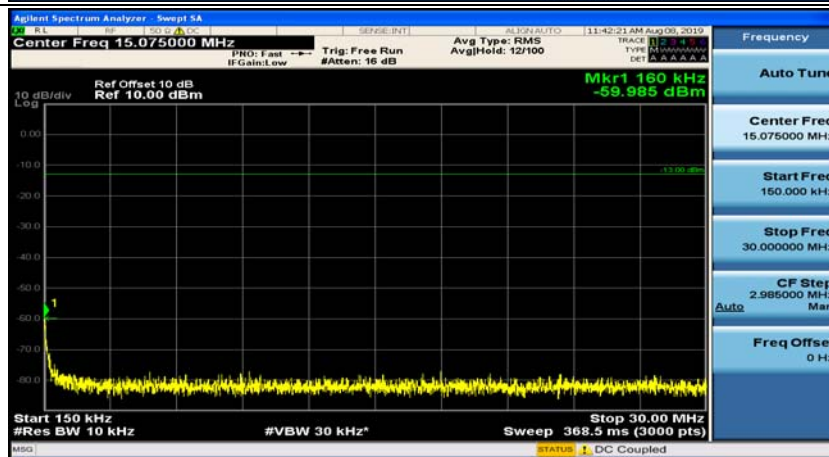

(Channel Bandwidth: 3 MHz)_LCH_16QAM_1RB#0

(Channel Bandwidth: 3 MHz)_LCH_16QAM_1RB#7