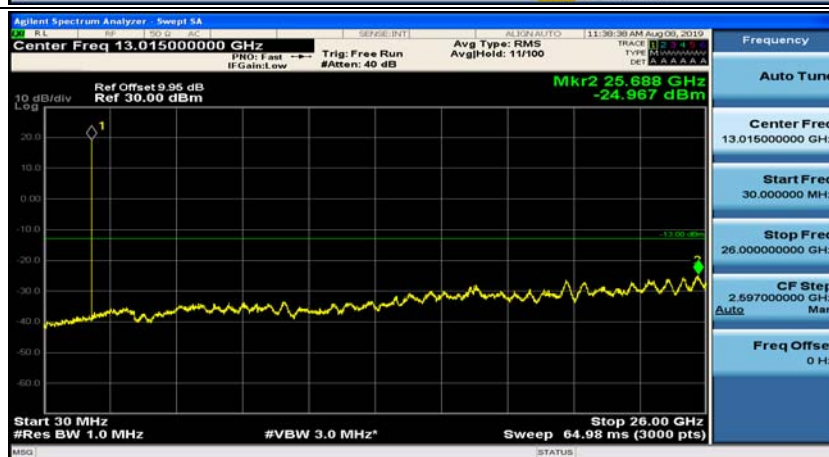

Test Graphs

Channel Bandwidth: 1.4 MHz

(Channel Bandwidth: 1.4 MHz)_MCH_QPSK_1RB#0

(Channel Bandwidth: 1.4 MHz)_MCH_QPSK_1RB#3

(Channel Bandwidth: 1.4 MHz)_HCH_QPSK_1RB#0

(Channel Bandwidth: 1.4 MHz)_HCH_QPSK_1RB#3