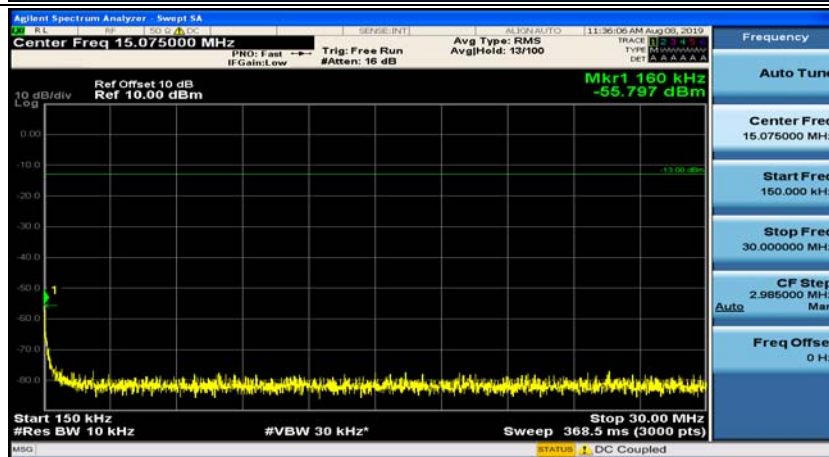

Test Graphs

Channel Bandwidth: 1.4 MHz

(Channel Bandwidth: 1.4 MHz)_MCH_QPSK_1RB#0

(Channel Bandwidth: 1.4 MHz)_MCH_QPSK_1RB#3

(Channel Bandwidth: 1.4 MHz)_HCH_QPSK_1RB#0

(Channel Bandwidth: 1.4 MHz)_HCH_QPSK_1RB#3