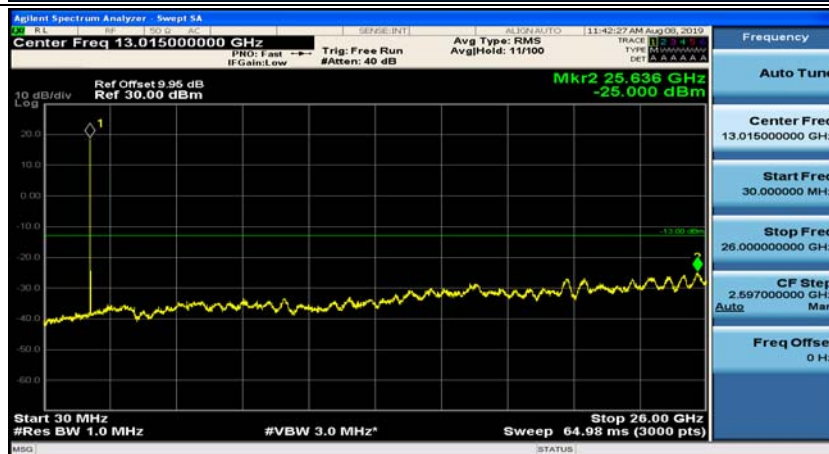

(Channel Bandwidth: 3 MHz)_LCH_16QAM_1RB#0

(Channel Bandwidth: 3 MHz)_LCH_16QAM_1RB#7