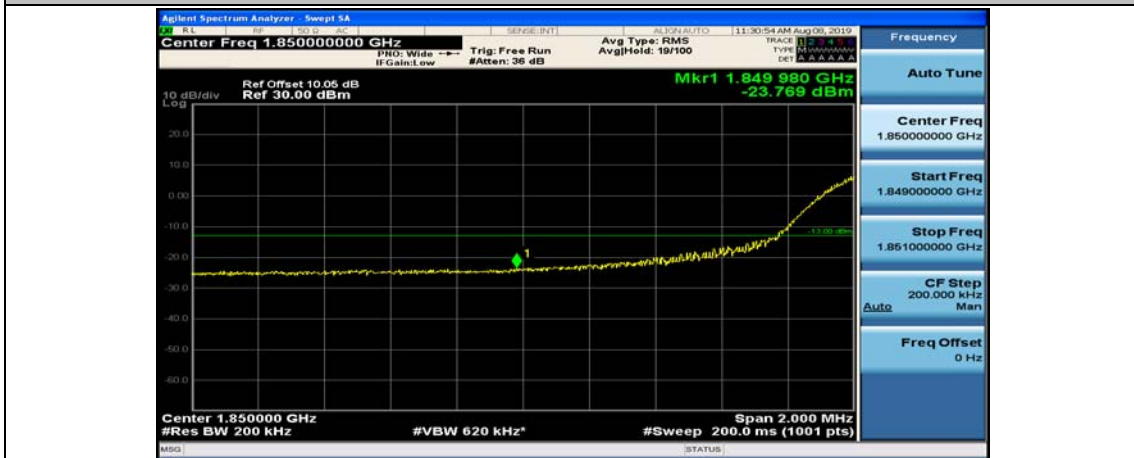

(Channel Bandwidth:20 MHz)_LCH_16QAM_1RB#0

(Channel Bandwidth:20 MHz)_LCH_16QAM_1RB#49

(Channel Bandwidth:20 MHz)_LCH_16QAM_1RB#99

(Channel Bandwidth:20 MHz)_LCH_16QAM_50RB#0

(Channel Bandwidth:20 MHz)_LCH_16QAM_50RB#25