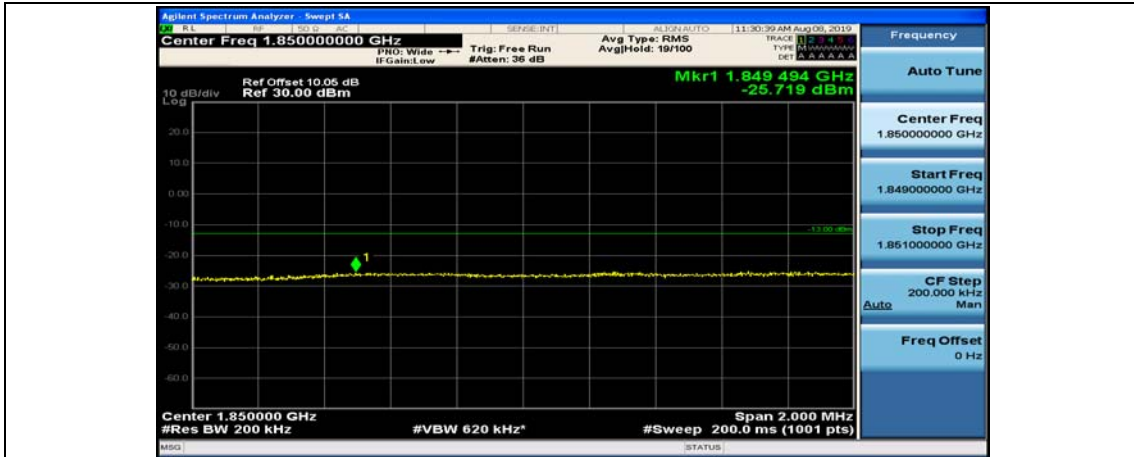

(Channel Bandwidth:20 MHz)_LCH_QPSK_50RB#25