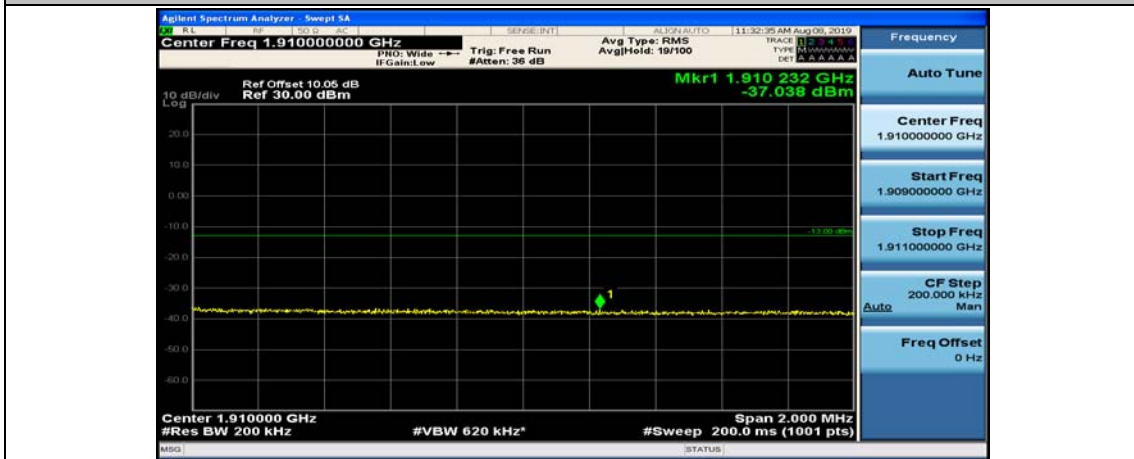

(Channel Bandwidth:20 MHz)_LCH_16QAM_50RB#50

(Channel Bandwidth:20 MHz)_LCH_16QAM_100RB#0

(Channel Bandwidth:20 MHz)_HCH_16QAM_1RB#0

(Channel Bandwidth:20 MHz)_HCH_16QAM_1RB#49

(Channel Bandwidth:20 MHz)_HCH_16QAM_1RB#99

(Channel Bandwidth:20 MHz)_HCH_16QAM_50RB#0

(Channel Bandwidth:20 MHz)_HCH_16QAM_50RB#25

(Channel Bandwidth:20 MHz)_HCH_16QAM_50RB#50

(Channel Bandwidth:20 MHz)_HCH_16QAM_100RB#0

Appendix E: Conducted Spurious Emission