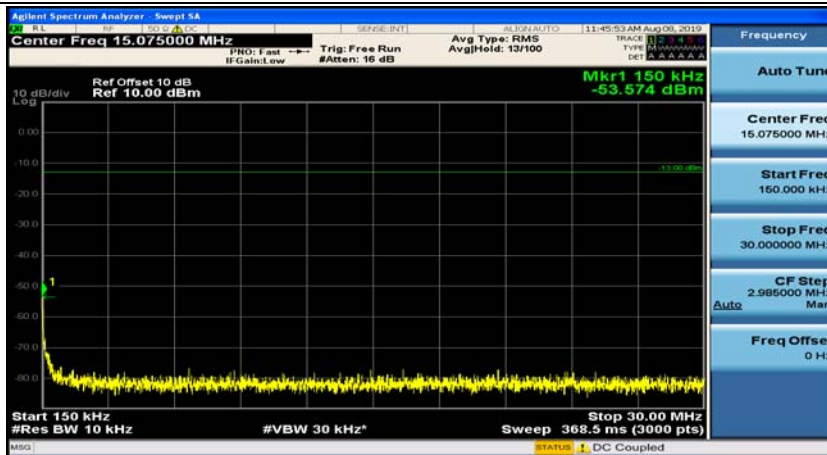

(Channel Bandwidth: 1.4 MHz)_HCH_16QAM_1RB#3

Channel Bandwidth: 3 MHz

(Channel Bandwidth: 3 MHz)_MCH_QPSK_1RB#0

(Channel Bandwidth: 3 MHz)_MCH_QPSK_1RB#7

(Channel Bandwidth: 3 MHz)_HCH_QPSK_1RB#0

(Channel Bandwidth: 3 MHz)_HCH_QPSK_1RB#7