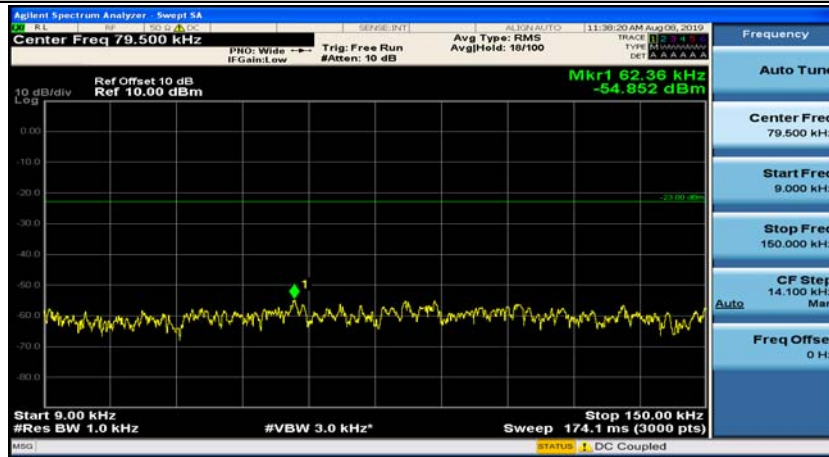

Test Graphs

Channel Bandwidth: 1.4 MHz

(Channel Bandwidth: 1.4 MHz)_MCH_QPSK_1RB#0

(Channel Bandwidth: 1.4 MHz)_MCH_QPSK_1RB#3

(Channel Bandwidth: 1.4 MHz)_HCH_QPSK_1RB#0

(Channel Bandwidth: 1.4 MHz)_HCH_QPSK_1RB#3