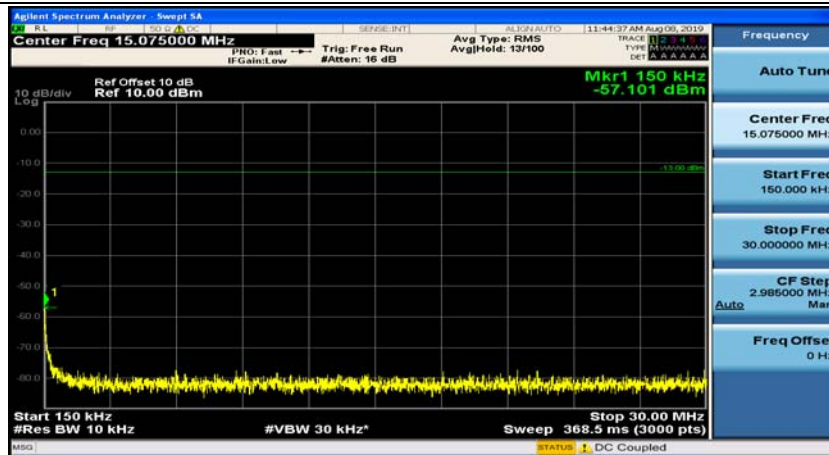

(Channel Bandwidth: 3 MHz)_MCH_16QAM_1RB#7