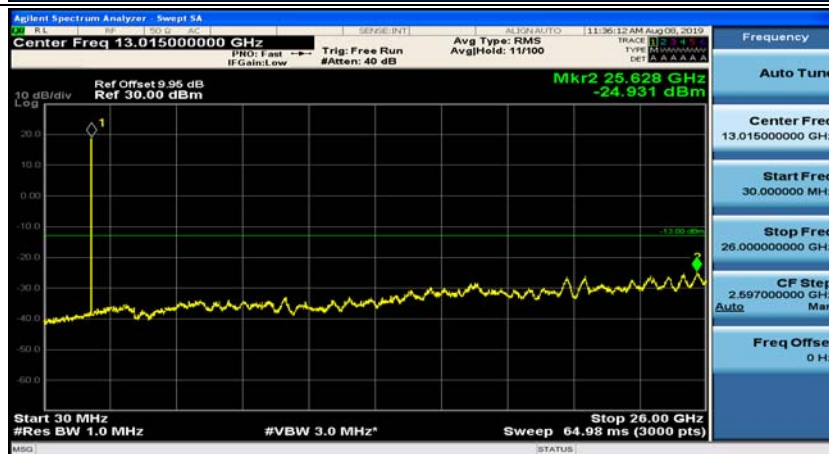

Test Graphs

Channel Bandwidth: 1.4 MHz

(Channel Bandwidth: 1.4 MHz)_MCH_QPSK_1RB#0

(Channel Bandwidth: 1.4 MHz)_MCH_QPSK_1RB#3

(Channel Bandwidth: 1.4 MHz)_HCH_QPSK_1RB#0

(Channel Bandwidth: 1.4 MHz)_HCH_QPSK_1RB#3