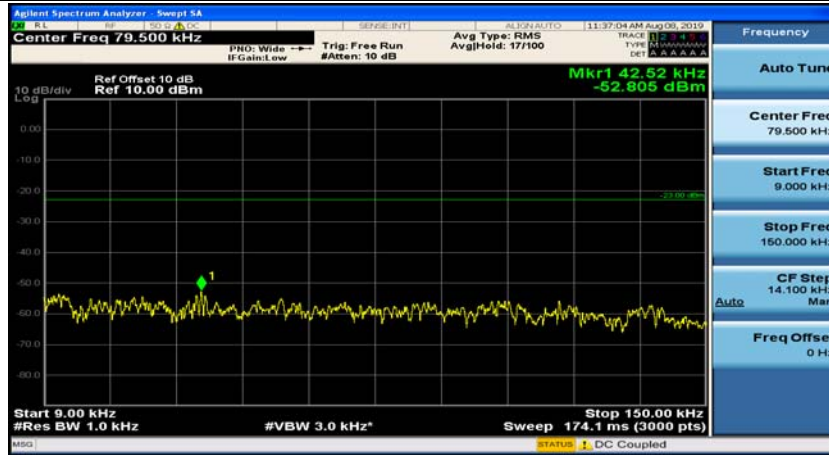

(Channel Bandwidth: 1.4 MHz)_LCH_16QAM_1RB#0

(Channel Bandwidth: 1.4 MHz)_LCH_16QAM_1RB#3

(Channel Bandwidth: 1.4 MHz)_MCH_16QAM_1RB#0

(Channel Bandwidth: 1.4 MHz)_MCH_16QAM_1RB#3

(Channel Bandwidth: 1.4 MHz)_HCH_16QAM_1RB#0