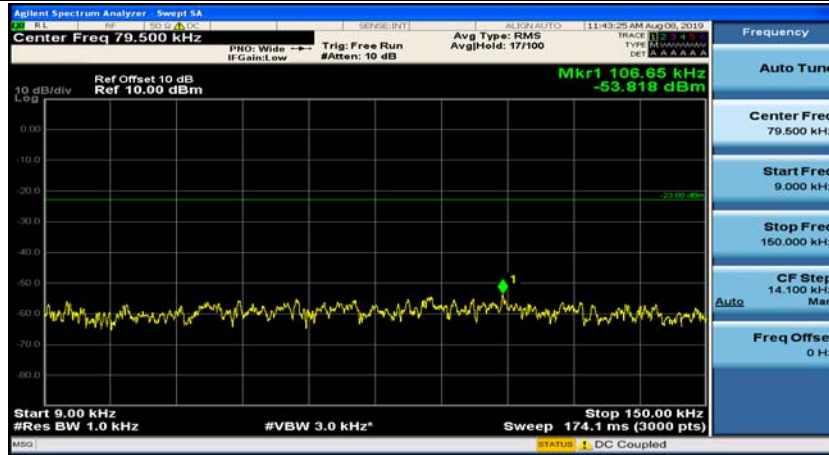

(Channel Bandwidth: 1.4 MHz)_HCH_16QAM_1RB#3

Channel Bandwidth: 3 MHz

(Channel Bandwidth: 3 MHz)_MCH_QPSK_1RB#0

(Channel Bandwidth: 3 MHz)_MCH_QPSK_1RB#7

(Channel Bandwidth: 3 MHz)_HCH_QPSK_1RB#0

(Channel Bandwidth: 3 MHz)_HCH_QPSK_1RB#7