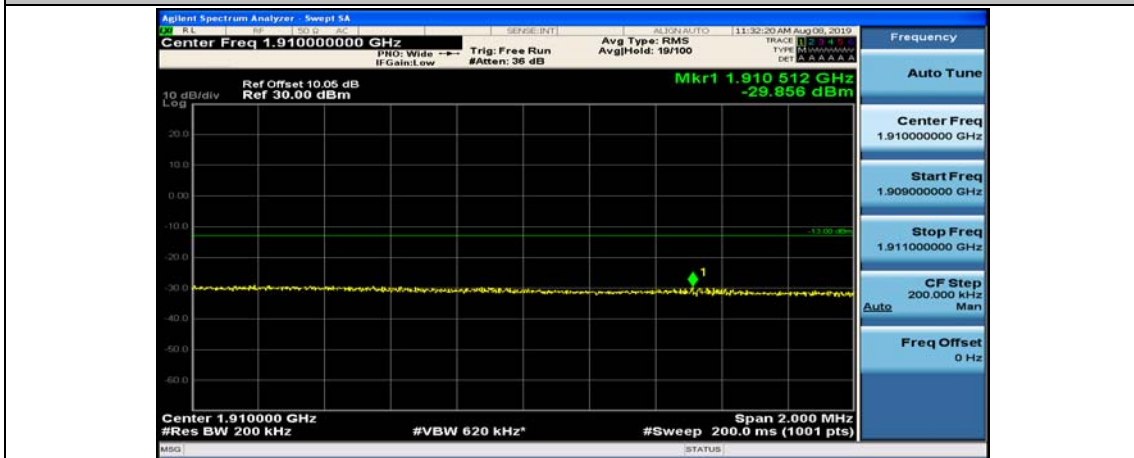

(Channel Bandwidth:20 MHz)_HCH_QPSK_50RB#25