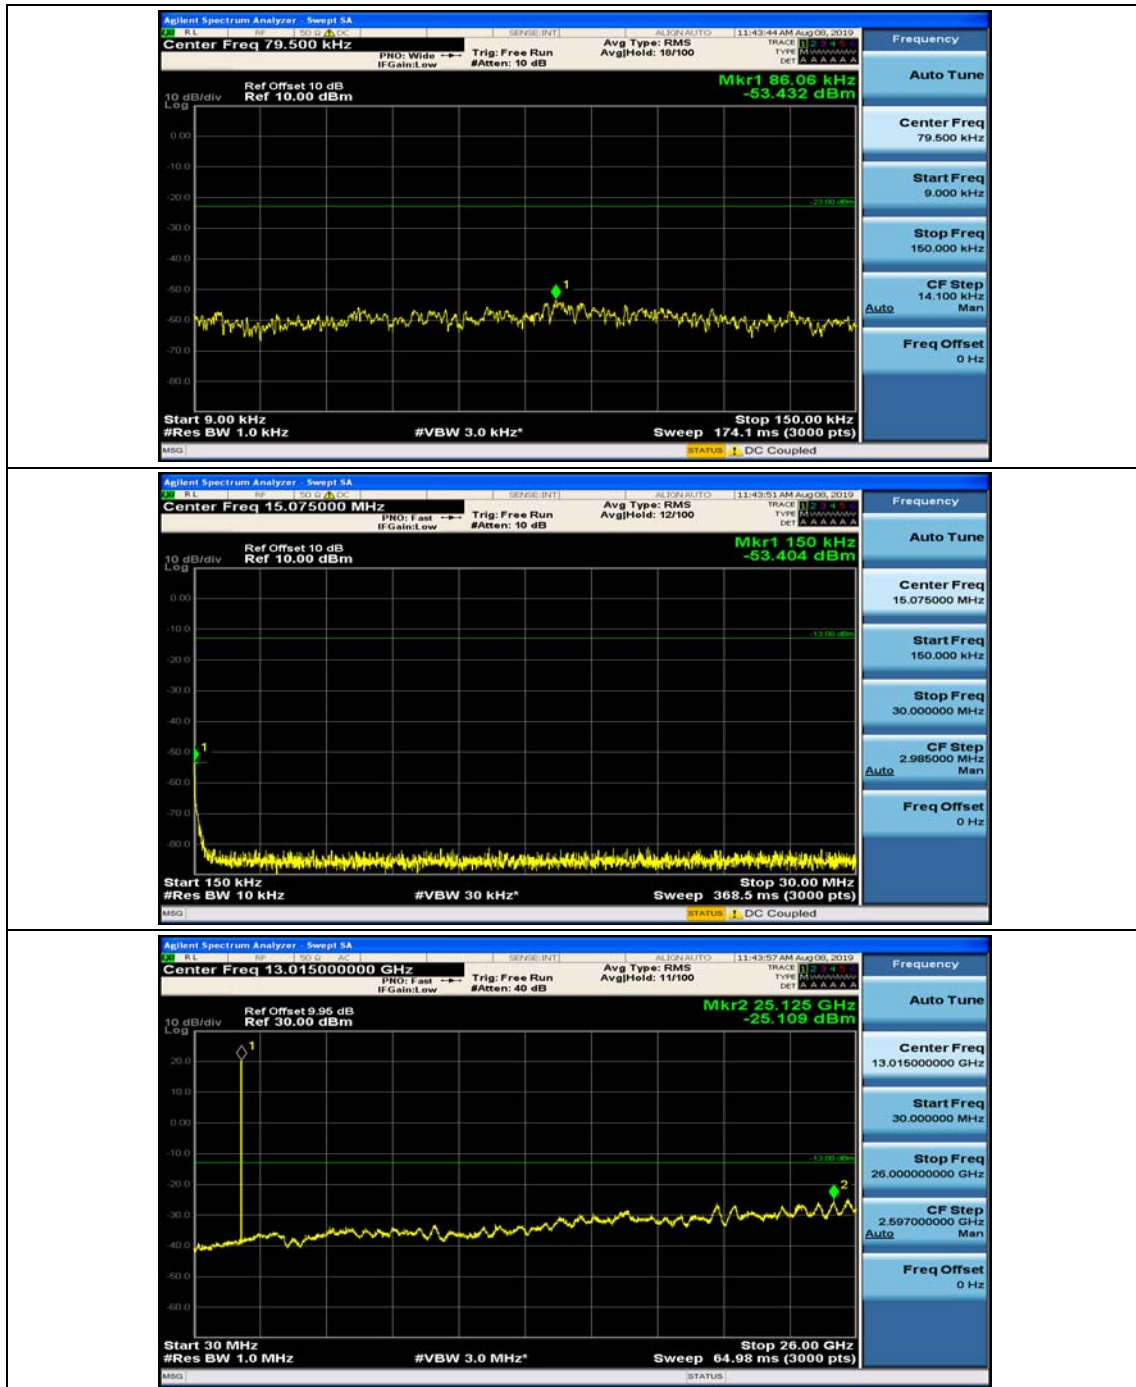

(Channel Bandwidth: 1.4 MHz)_HCH_16QAM_1RB#3

Channel Bandwidth: 3 MHz

(Channel Bandwidth: 3 MHz)_MCH_QPSK_1RB#0

(Channel Bandwidth: 3 MHz)_MCH_QPSK_1RB#7

(Channel Bandwidth: 3 MHz)_HCH_QPSK_1RB#0

(Channel Bandwidth: 3 MHz)_HCH_QPSK_1RB#7