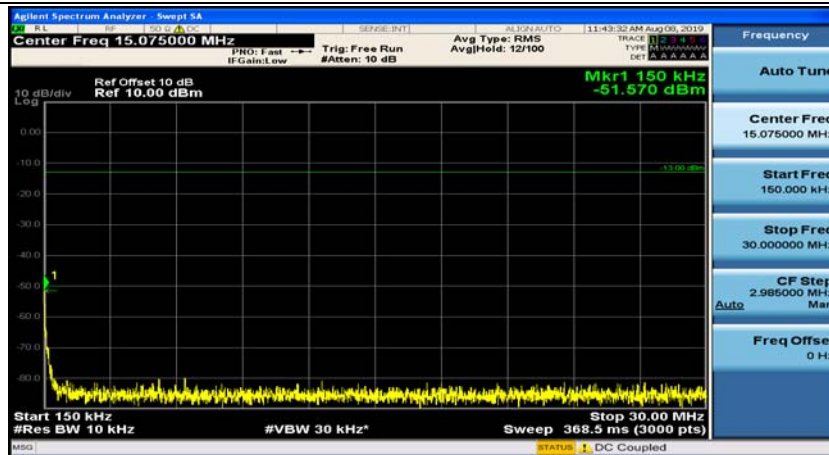

(Channel Bandwidth: 1.4 MHz)_HCH_16QAM_1RB#3

Channel Bandwidth: 3 MHz

(Channel Bandwidth: 3 MHz)_MCH_QPSK_1RB#0

(Channel Bandwidth: 3 MHz)_MCH_QPSK_1RB#7

(Channel Bandwidth: 3 MHz)_HCH_QPSK_1RB#0

(Channel Bandwidth: 3 MHz)_HCH_QPSK_1RB#7