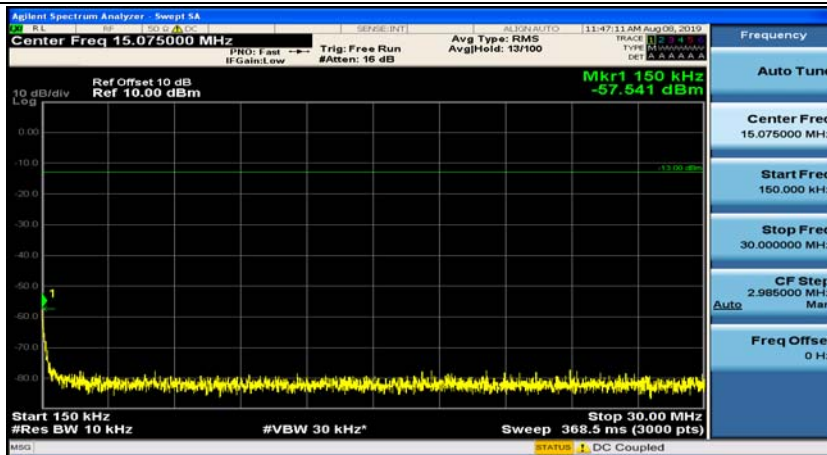

(Channel Bandwidth: 3 MHz)_HCH_16QAM_1RB#7