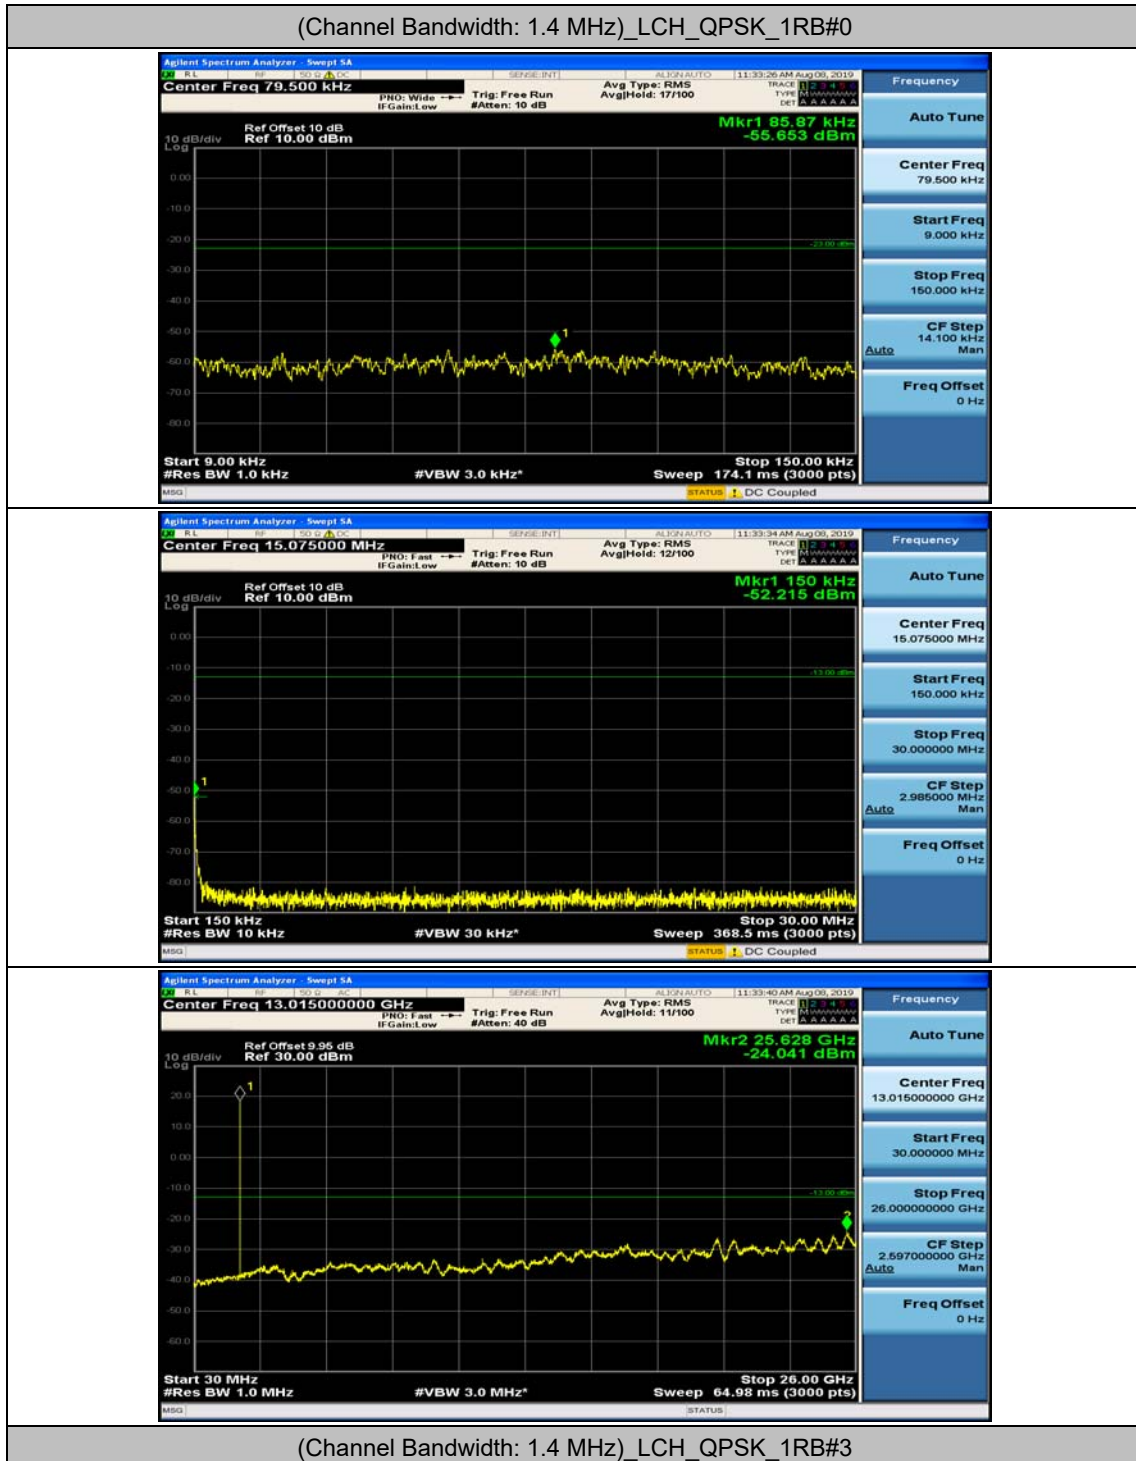

Appendix E: Conducted Spurious Emission

Test Graphs

Channel Bandwidth: 1.4 MHz