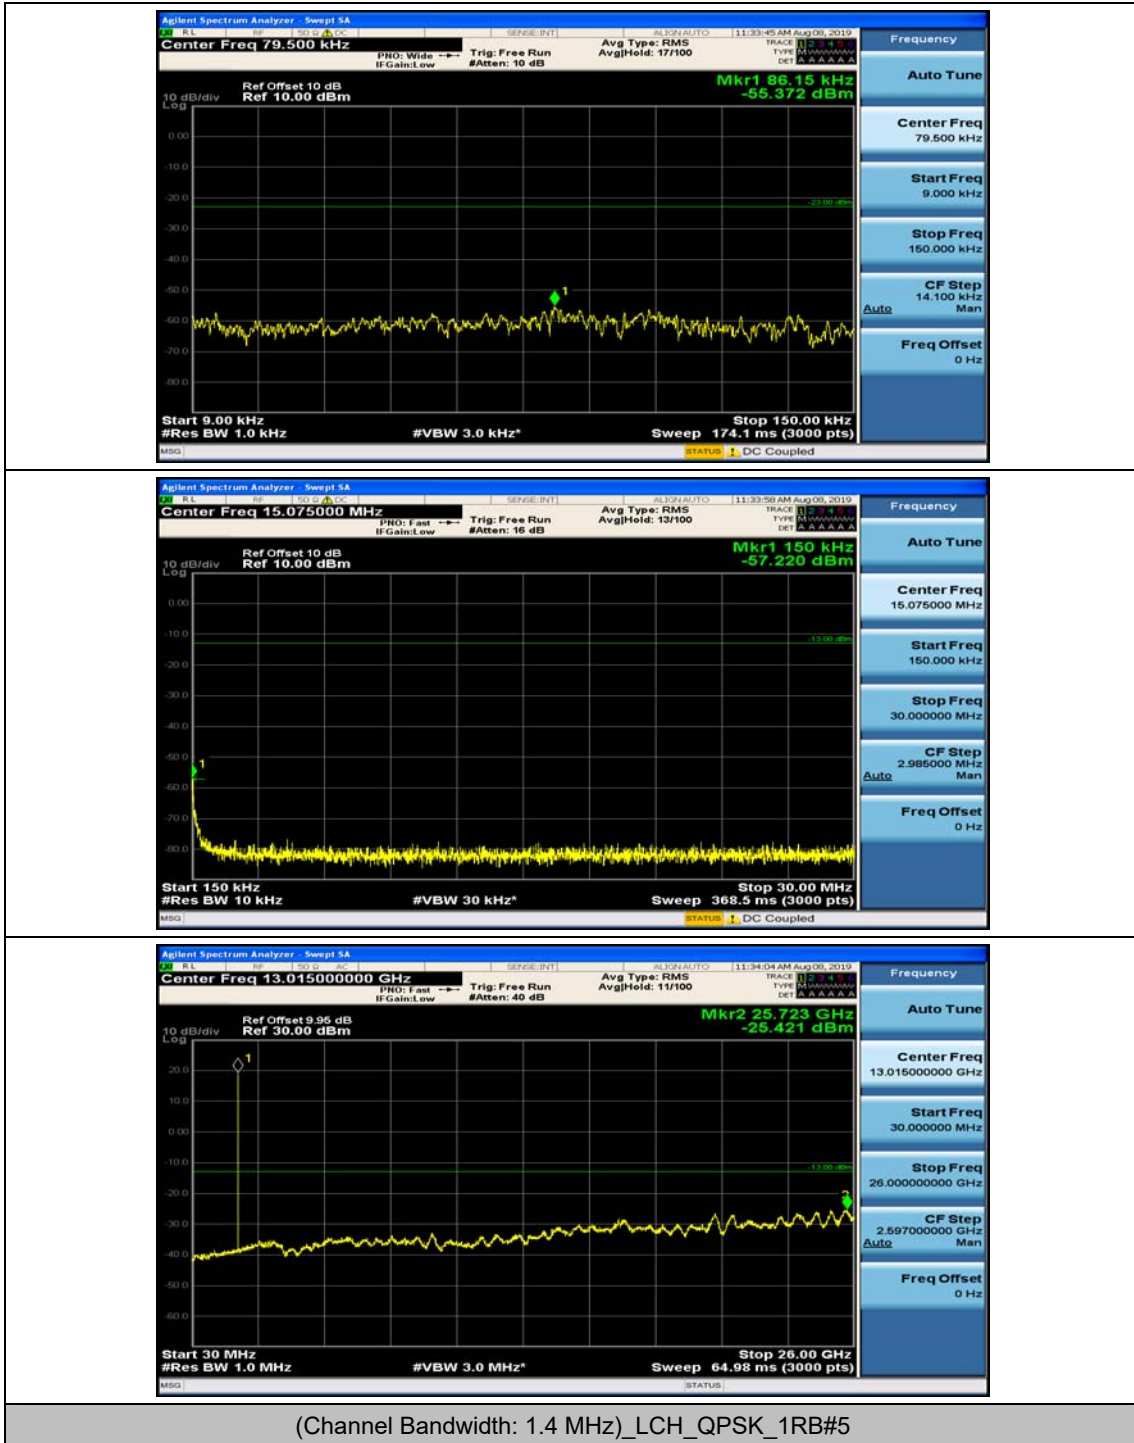

(Channel Bandwidth:20 MHz)_HCH_16QAM_50RB#0

(Channel Bandwidth:20 MHz)_HCH_16QAM_50RB#25

(Channel Bandwidth:20 MHz)_HCH_16QAM_50RB#50

(Channel Bandwidth:20 MHz)_HCH_16QAM_100RB#0

Appendix E: Conducted Spurious Emission

Test Graphs

Channel Bandwidth: 1.4 MHz

(Channel Bandwidth: 1.4 MHz)_MCH_QPSK_1RB#0

(Channel Bandwidth: 1.4 MHz)_MCH_QPSK_1RB#3

(Channel Bandwidth: 1.4 MHz)_HCH_QPSK_1RB#0

(Channel Bandwidth: 1.4 MHz)_HCH_QPSK_1RB#3