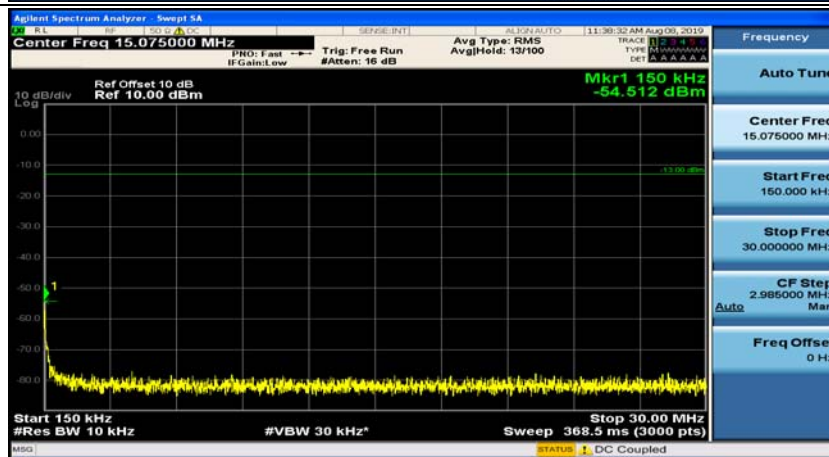

Test Graphs

Channel Bandwidth: 1.4 MHz

(Channel Bandwidth: 1.4 MHz)_MCH_QPSK_1RB#0

(Channel Bandwidth: 1.4 MHz)_MCH_QPSK_1RB#3

(Channel Bandwidth: 1.4 MHz)_HCH_QPSK_1RB#0

(Channel Bandwidth: 1.4 MHz)_HCH_QPSK_1RB#3