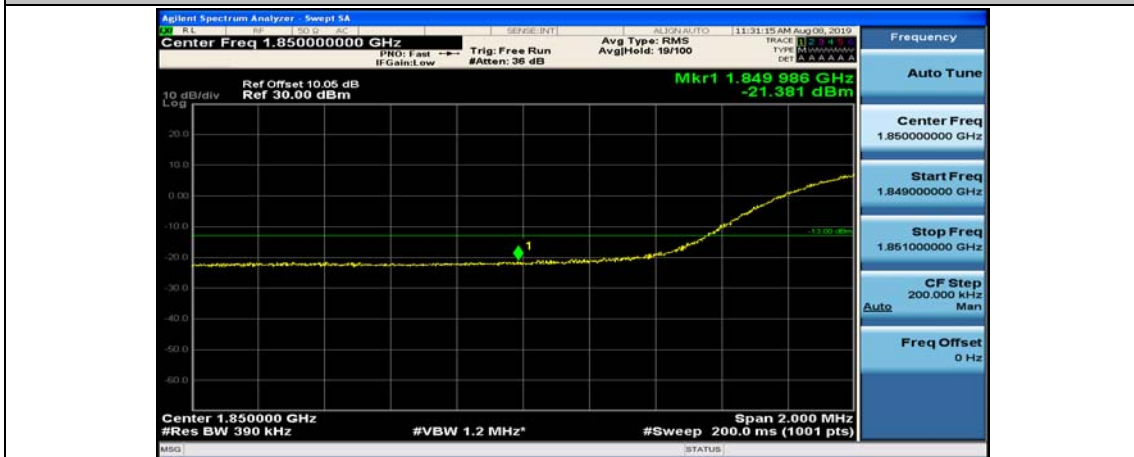

(Channel Bandwidth:20 MHz)_LCH_QPSK_100RB#0