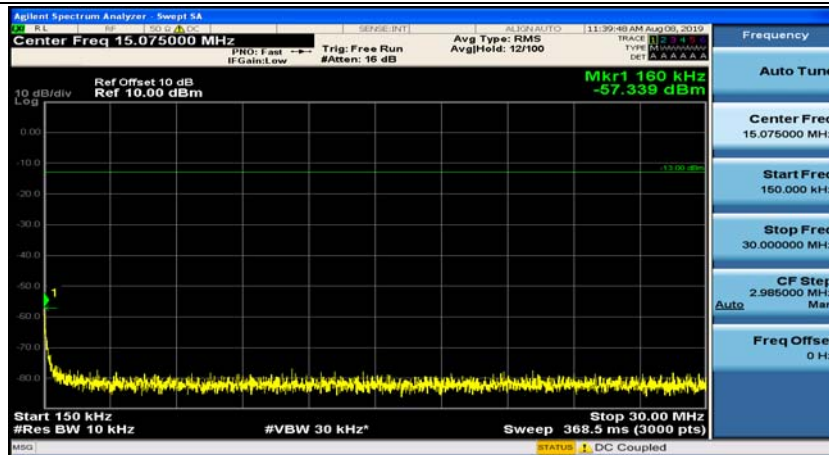

(Channel Bandwidth: 1.4 MHz)_LCH_16QAM_1RB#0

(Channel Bandwidth: 1.4 MHz)_LCH_16QAM_1RB#3

(Channel Bandwidth: 1.4 MHz)_MCH_16QAM_1RB#0

(Channel Bandwidth: 1.4 MHz)_MCH_16QAM_1RB#3

(Channel Bandwidth: 1.4 MHz)_HCH_16QAM_1RB#0