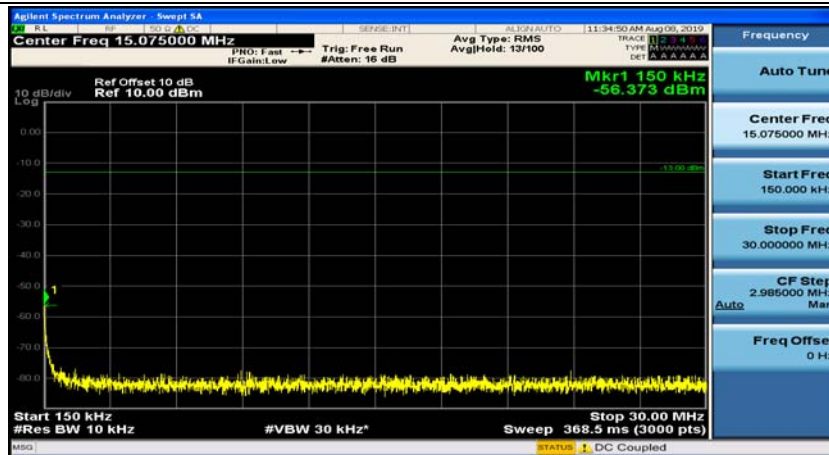

(Channel Bandwidth: 1.4 MHz)_LCH_16QAM_1RB#0