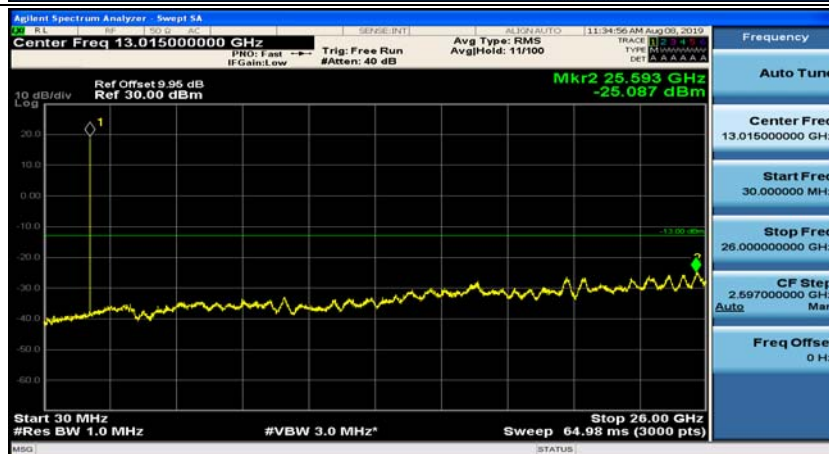

(Channel Bandwidth: 1.4 MHz)_LCH_16QAM_1RB#0