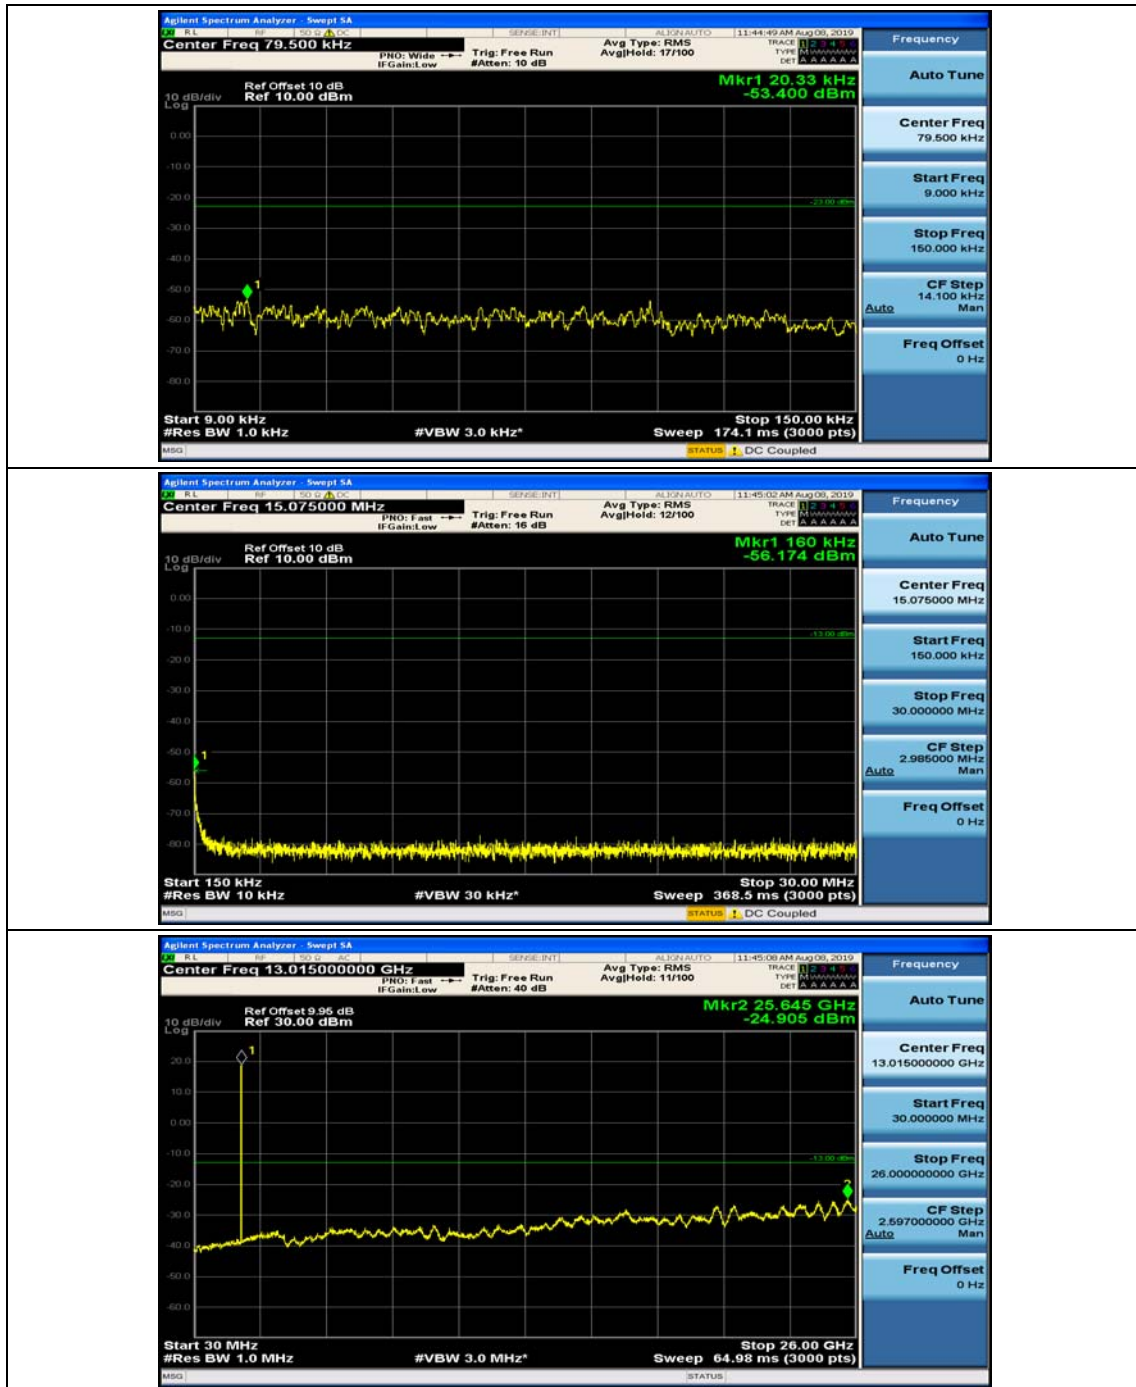

(Channel Bandwidth: 3 MHz)_LCH_16QAM_1RB#0

(Channel Bandwidth: 3 MHz)_LCH_16QAM_1RB#7

(Channel Bandwidth: 3 MHz)_MCH_16QAM_1RB#0

(Channel Bandwidth: 3 MHz)_MCH_16QAM_1RB#7

(Channel Bandwidth: 3 MHz)_HCH_16QAM_1RB#0