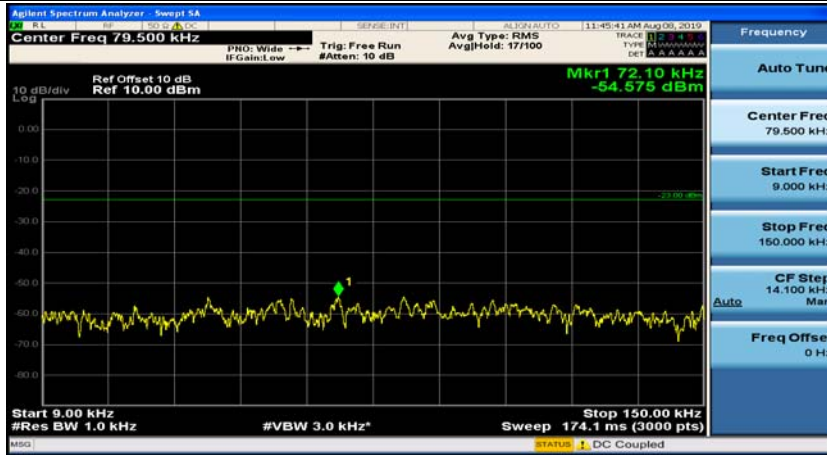

(Channel Bandwidth: 1.4 MHz)_HCH_16QAM_1RB#3

Channel Bandwidth: 3 MHz

(Channel Bandwidth: 3 MHz)_MCH_QPSK_1RB#0

(Channel Bandwidth: 3 MHz)_MCH_QPSK_1RB#7

(Channel Bandwidth: 3 MHz)_HCH_QPSK_1RB#0

(Channel Bandwidth: 3 MHz)_HCH_QPSK_1RB#7