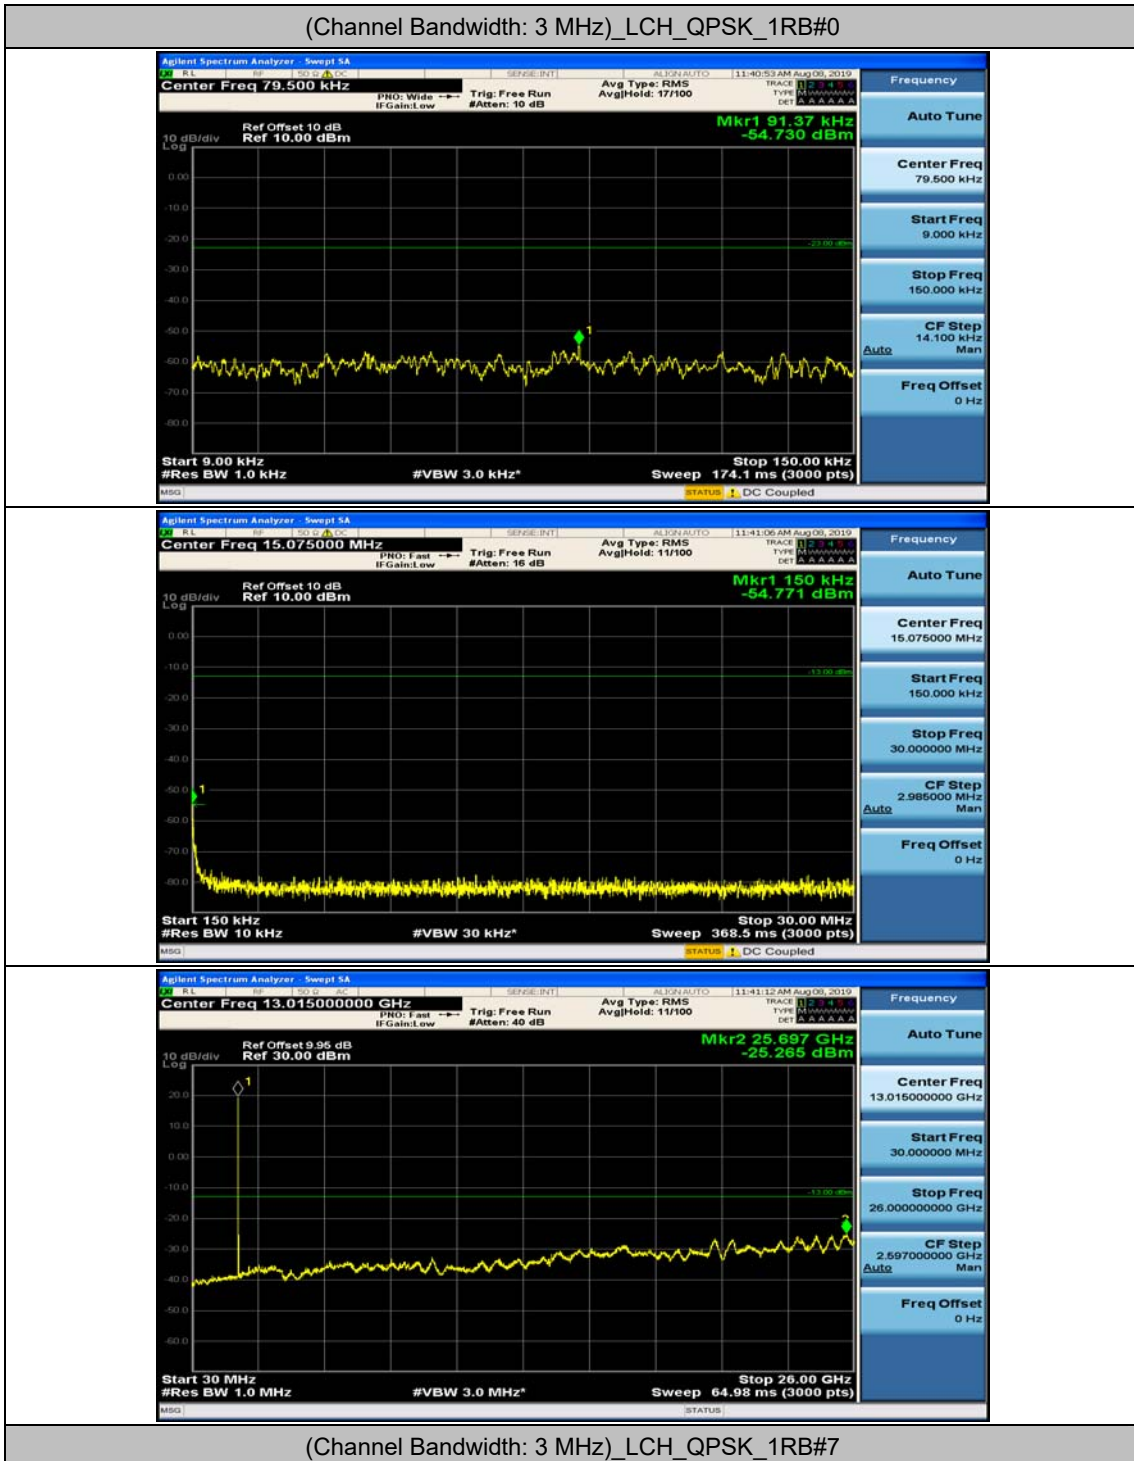

Channel Bandwidth: 3 MHz