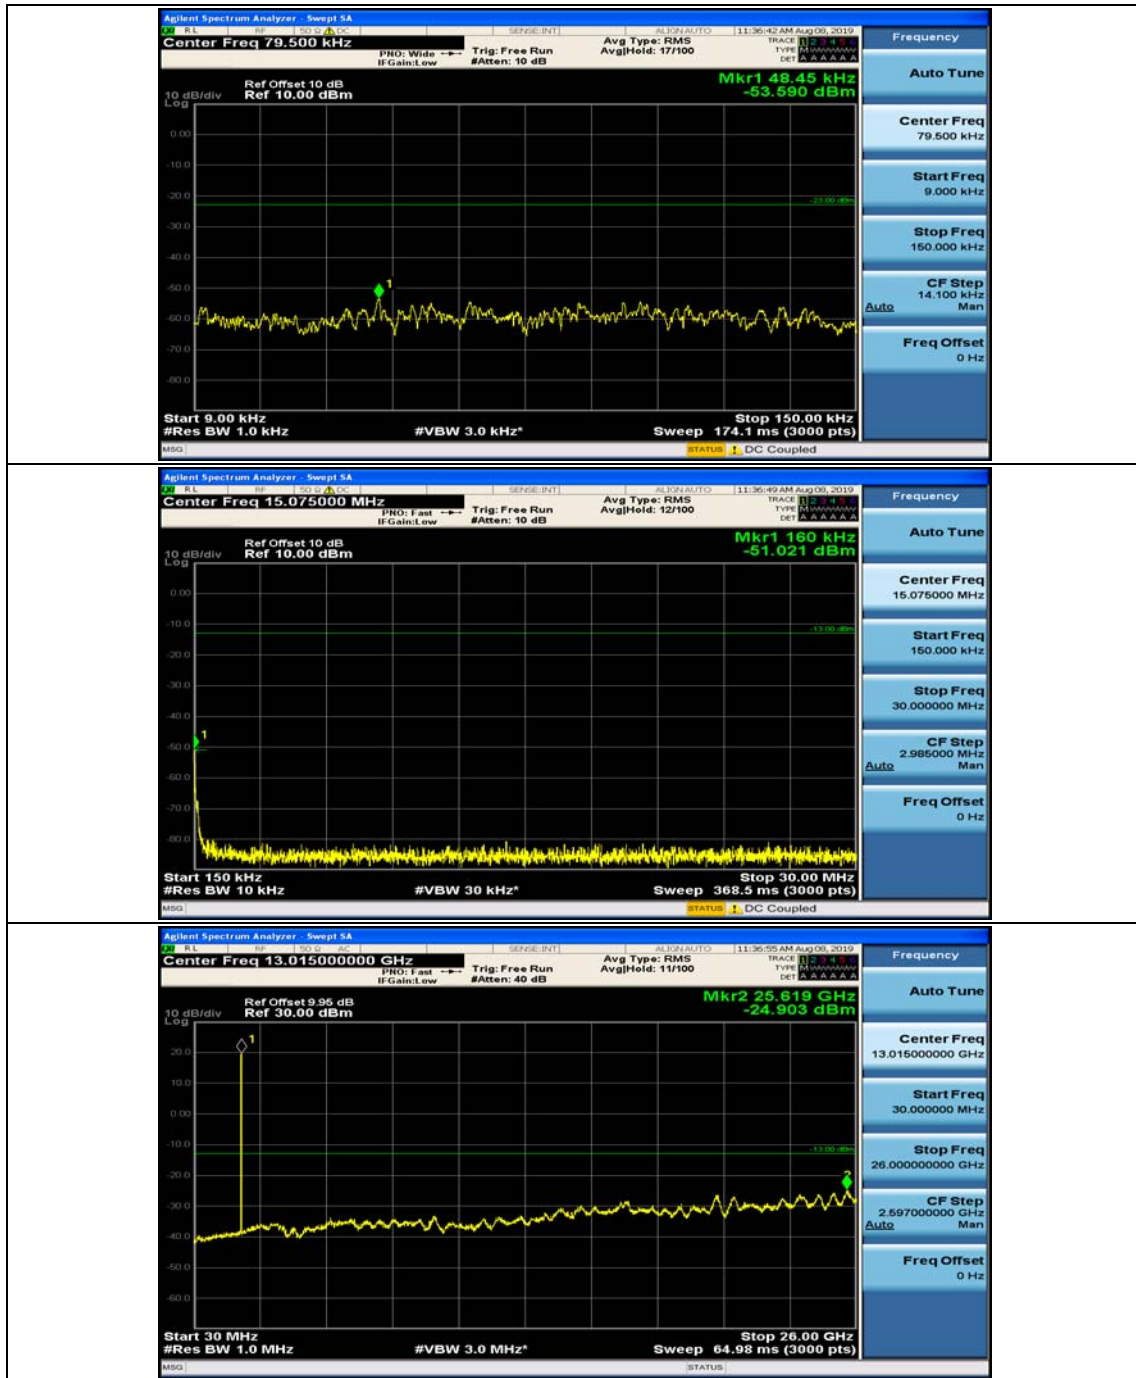

Test Graphs

Channel Bandwidth: 1.4 MHz

(Channel Bandwidth: 1.4 MHz)_MCH_QPSK_1RB#0

(Channel Bandwidth: 1.4 MHz)_MCH_QPSK_1RB#3

(Channel Bandwidth: 1.4 MHz)_HCH_QPSK_1RB#0

(Channel Bandwidth: 1.4 MHz)_HCH_QPSK_1RB#3