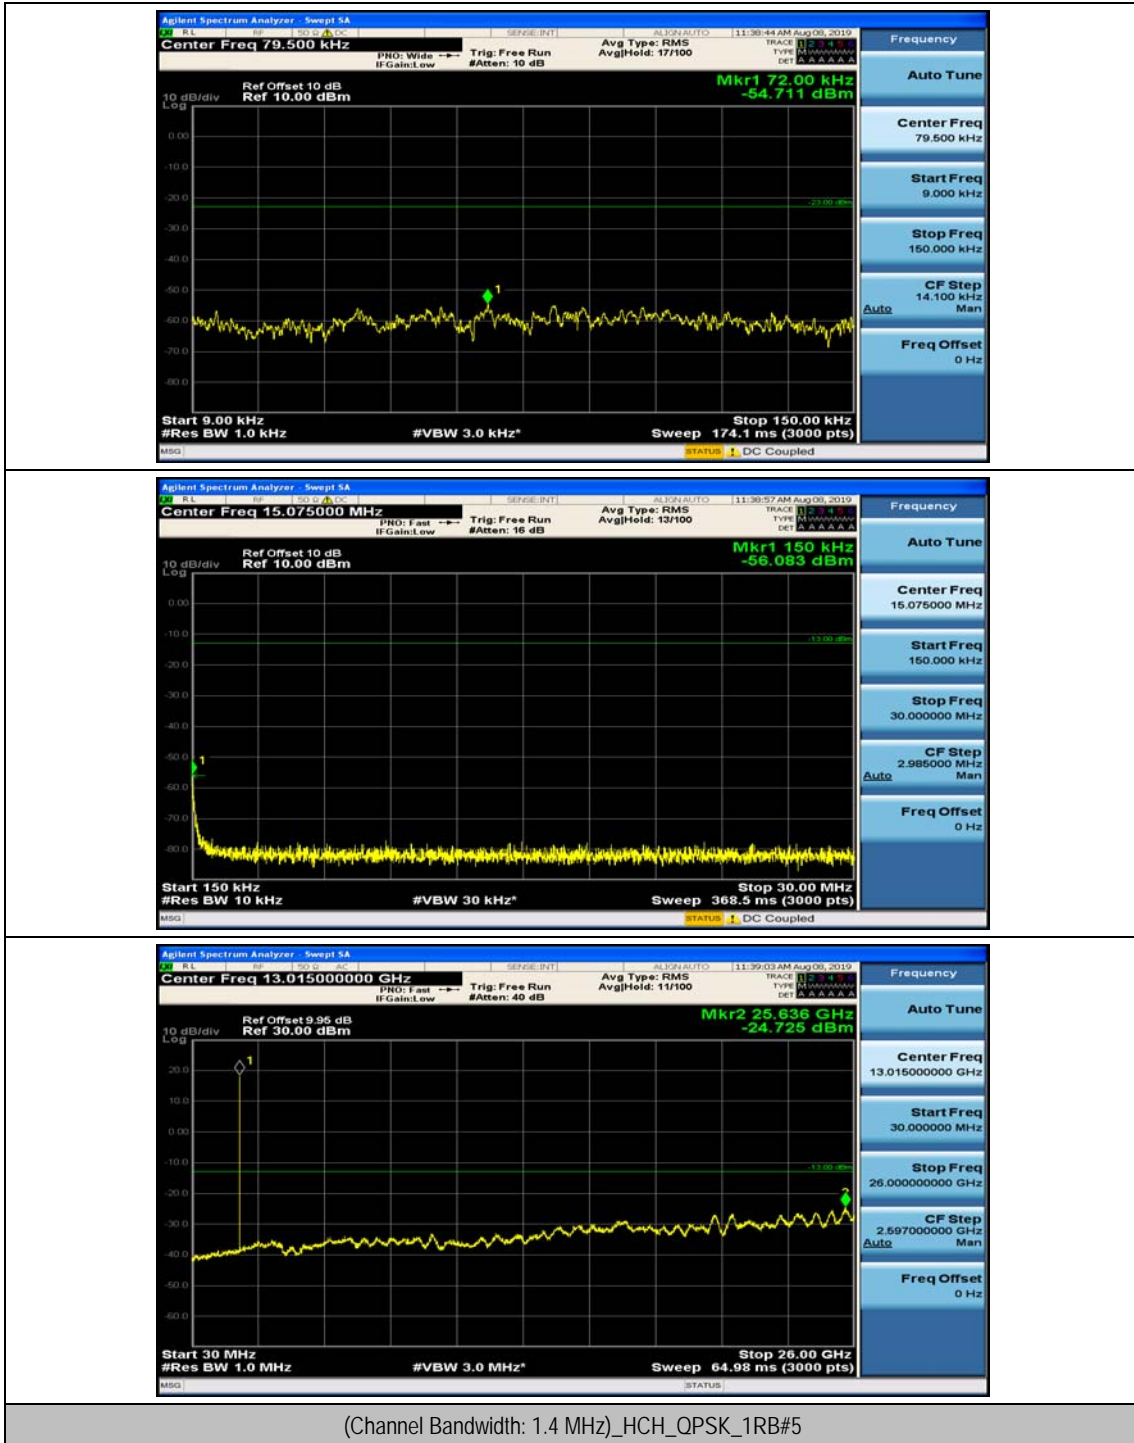

Test Graphs

Channel Bandwidth: 1.4 MHz

(Channel Bandwidth: 1.4 MHz)_MCH_QPSK_1RB#0

(Channel Bandwidth: 1.4 MHz)_MCH_QPSK_1RB#3

(Channel Bandwidth: 1.4 MHz)_HCH_QPSK_1RB#0

(Channel Bandwidth: 1.4 MHz)_HCH_QPSK_1RB#3