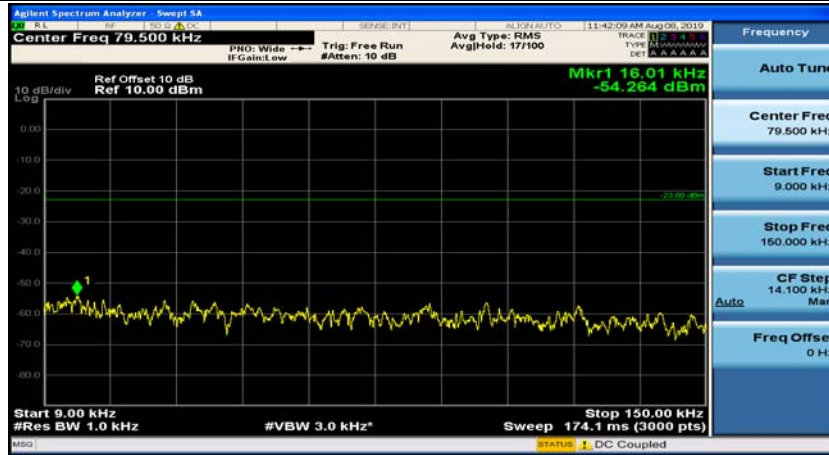

(Channel Bandwidth: 3 MHz)_LCH_16QAM_1RB#0

(Channel Bandwidth: 3 MHz)_LCH_16QAM_1RB#7