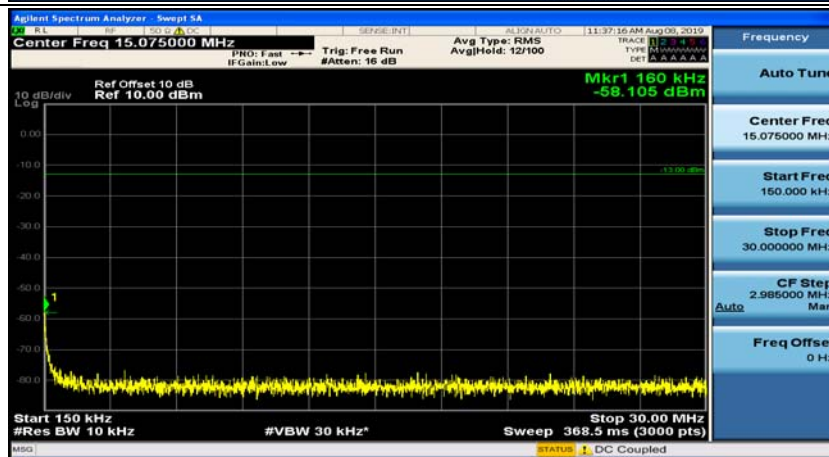

(Channel Bandwidth: 1.4 MHz)_LCH_16QAM_1RB#0

(Channel Bandwidth: 1.4 MHz)_LCH_16QAM_1RB#3

(Channel Bandwidth: 1.4 MHz)_MCH_16QAM_1RB#0

(Channel Bandwidth: 1.4 MHz)_MCH_16QAM_1RB#3

(Channel Bandwidth: 1.4 MHz)_HCH_16QAM_1RB#0