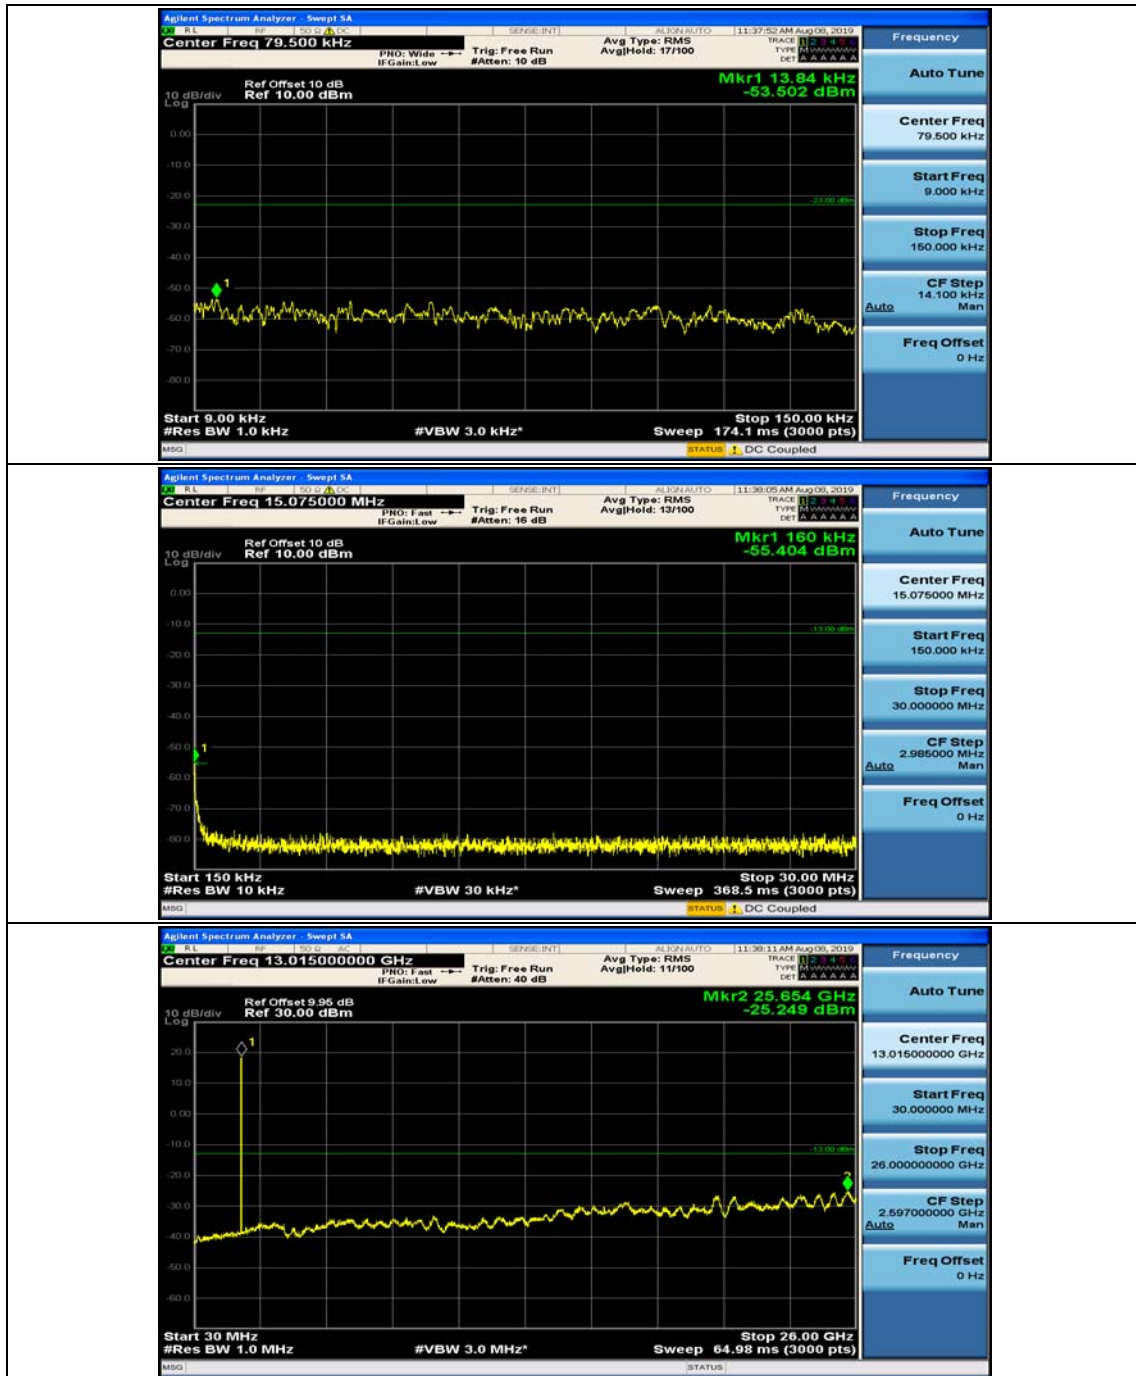

(Channel Bandwidth: 1.4 MHz)_LCH_16QAM_1RB#0

(Channel Bandwidth: 1.4 MHz)_LCH_16QAM_1RB#3

(Channel Bandwidth: 1.4 MHz)_MCH_16QAM_1RB#0

(Channel Bandwidth: 1.4 MHz)_MCH_16QAM_1RB#3

(Channel Bandwidth: 1.4 MHz)_HCH_16QAM_1RB#0