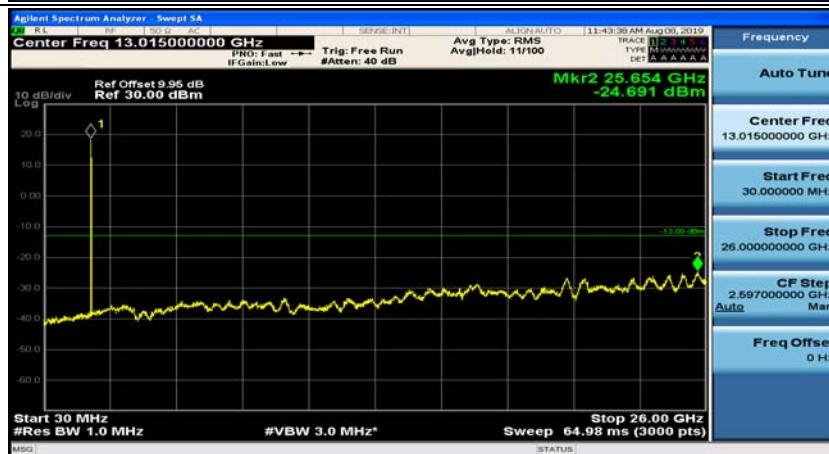

(Channel Bandwidth: 1.4 MHz)_HCH_16QAM_1RB#3

Channel Bandwidth: 3 MHz

(Channel Bandwidth: 3 MHz)_MCH_QPSK_1RB#0

(Channel Bandwidth: 3 MHz)_MCH_QPSK_1RB#7

(Channel Bandwidth: 3 MHz)_HCH_QPSK_1RB#0

(Channel Bandwidth: 3 MHz)_HCH_QPSK_1RB#7