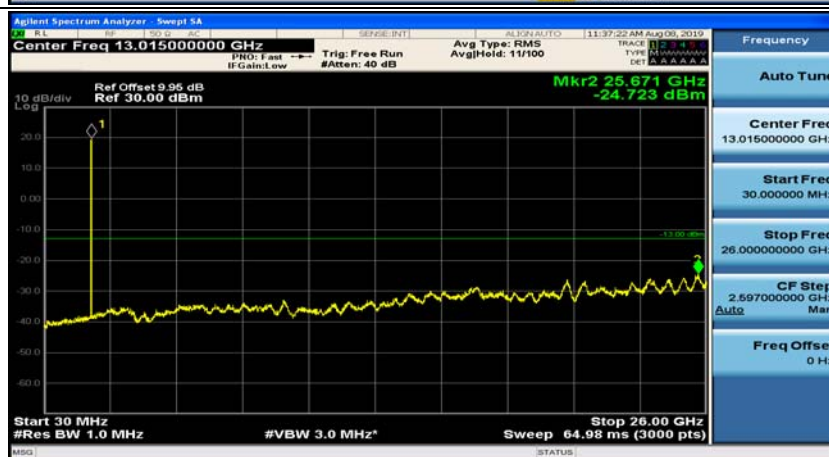

(Channel Bandwidth: 1.4 MHz)_LCH_16QAM_1RB#0

(Channel Bandwidth: 1.4 MHz)_LCH_16QAM_1RB#3

(Channel Bandwidth: 1.4 MHz)_MCH_16QAM_1RB#0

(Channel Bandwidth: 1.4 MHz)_MCH_16QAM_1RB#3

(Channel Bandwidth: 1.4 MHz)_HCH_16QAM_1RB#0