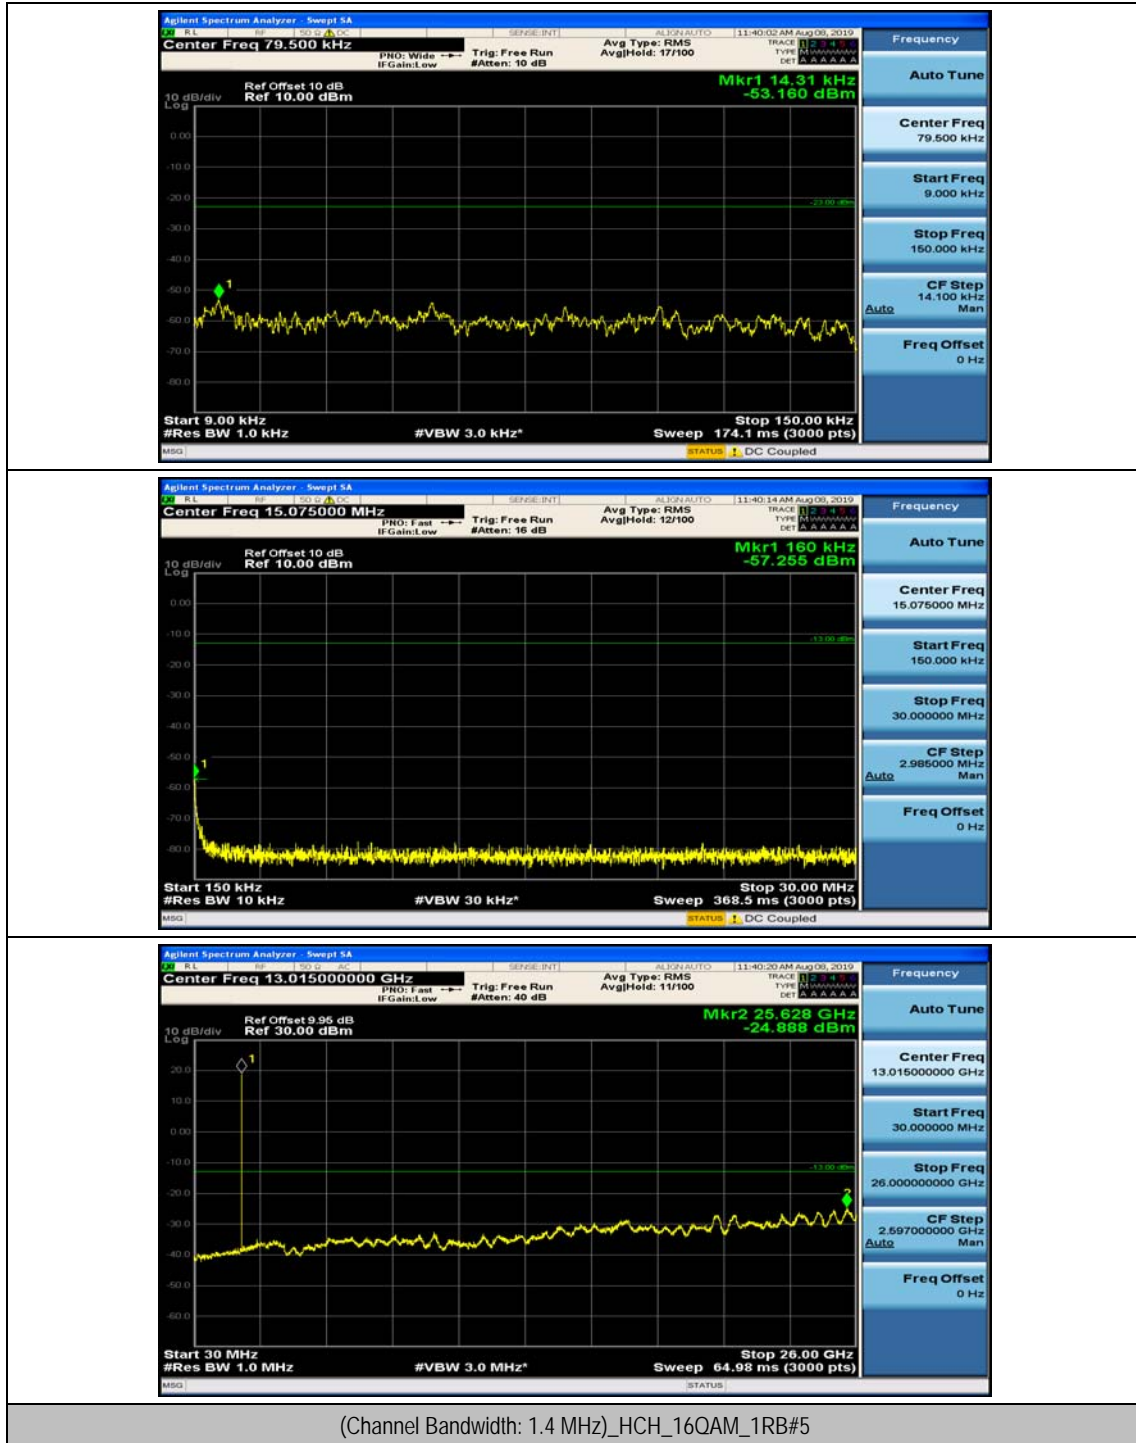

(Channel Bandwidth: 1.4 MHz)_HCH_16QAM_1RB#3