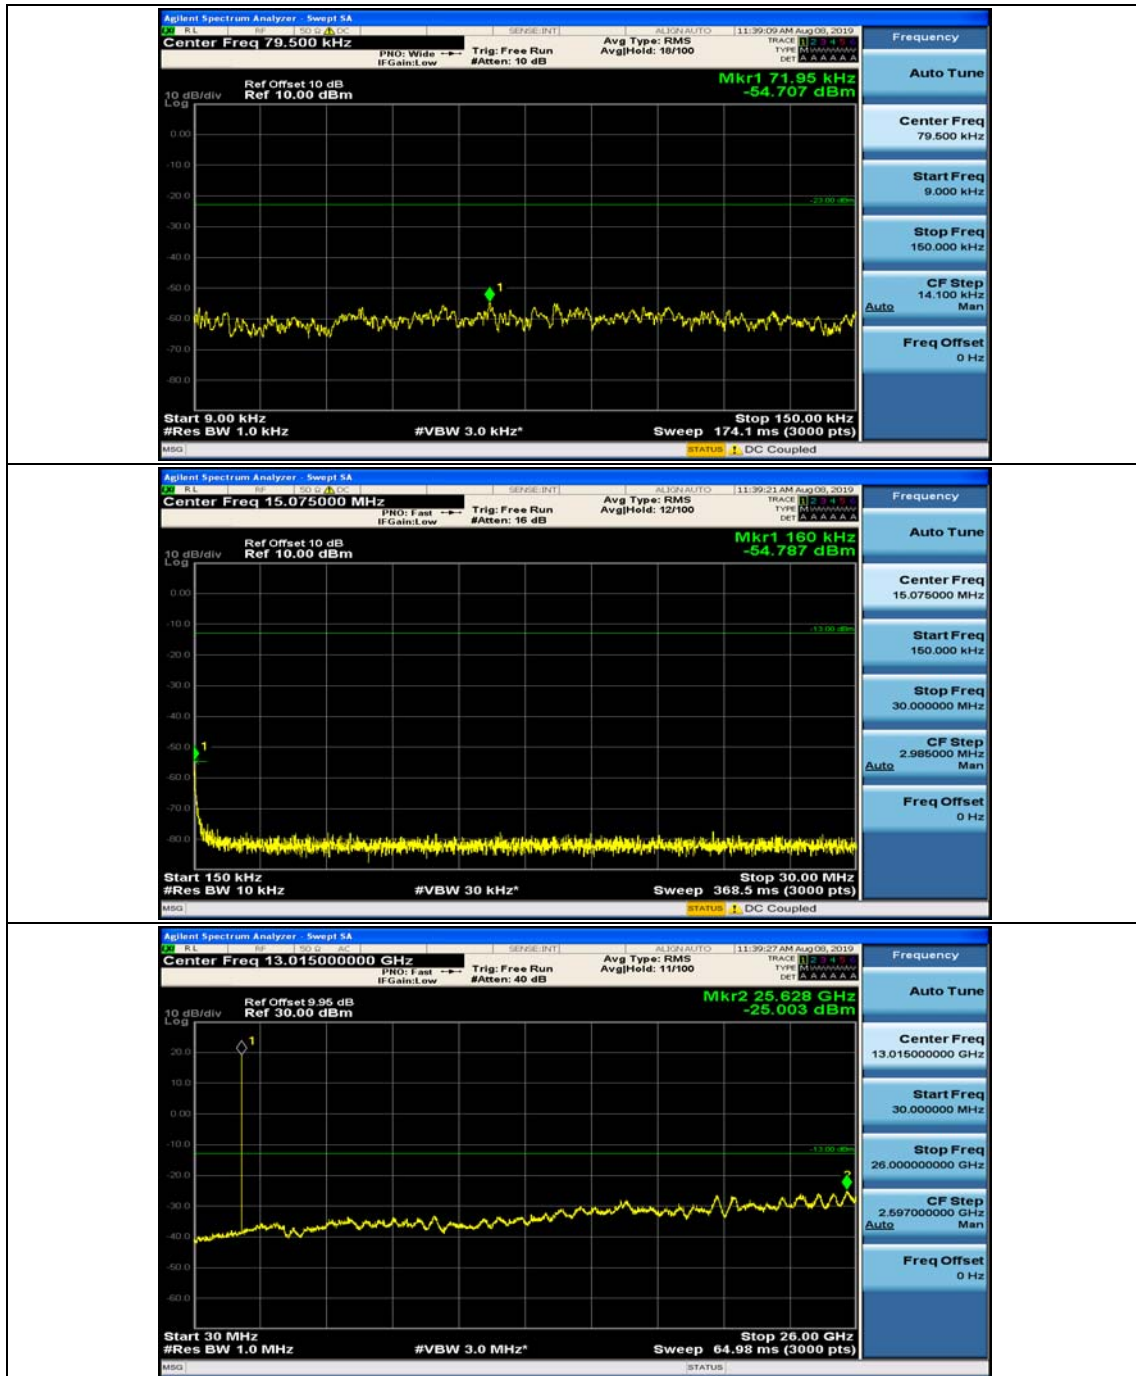

Test Graphs

Channel Bandwidth: 1.4 MHz

(Channel Bandwidth: 1.4 MHz)_MCH_QPSK_1RB#0

(Channel Bandwidth: 1.4 MHz)_MCH_QPSK_1RB#3

(Channel Bandwidth: 1.4 MHz)_HCH_QPSK_1RB#0

(Channel Bandwidth: 1.4 MHz)_HCH_QPSK_1RB#3