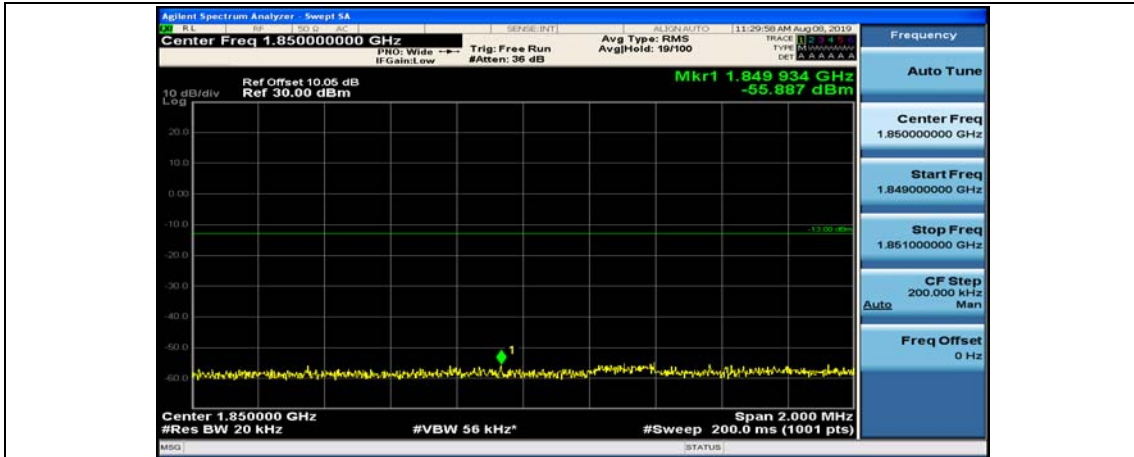

(Channel Bandwidth:15 MHz)_HCH_16QAM_37RB#38

(Channel Bandwidth:15 MHz)_HCH_16QAM_75RB#0

Channel Bandwidth: 20 MHz

(Channel Bandwidth:20 MHz)_LCH_QPSK_1RB#49

(Channel Bandwidth:20 MHz)_LCH_QPSK_1RB#99

(Channel Bandwidth:20 MHz)_LCH_QPSK_50RB#0