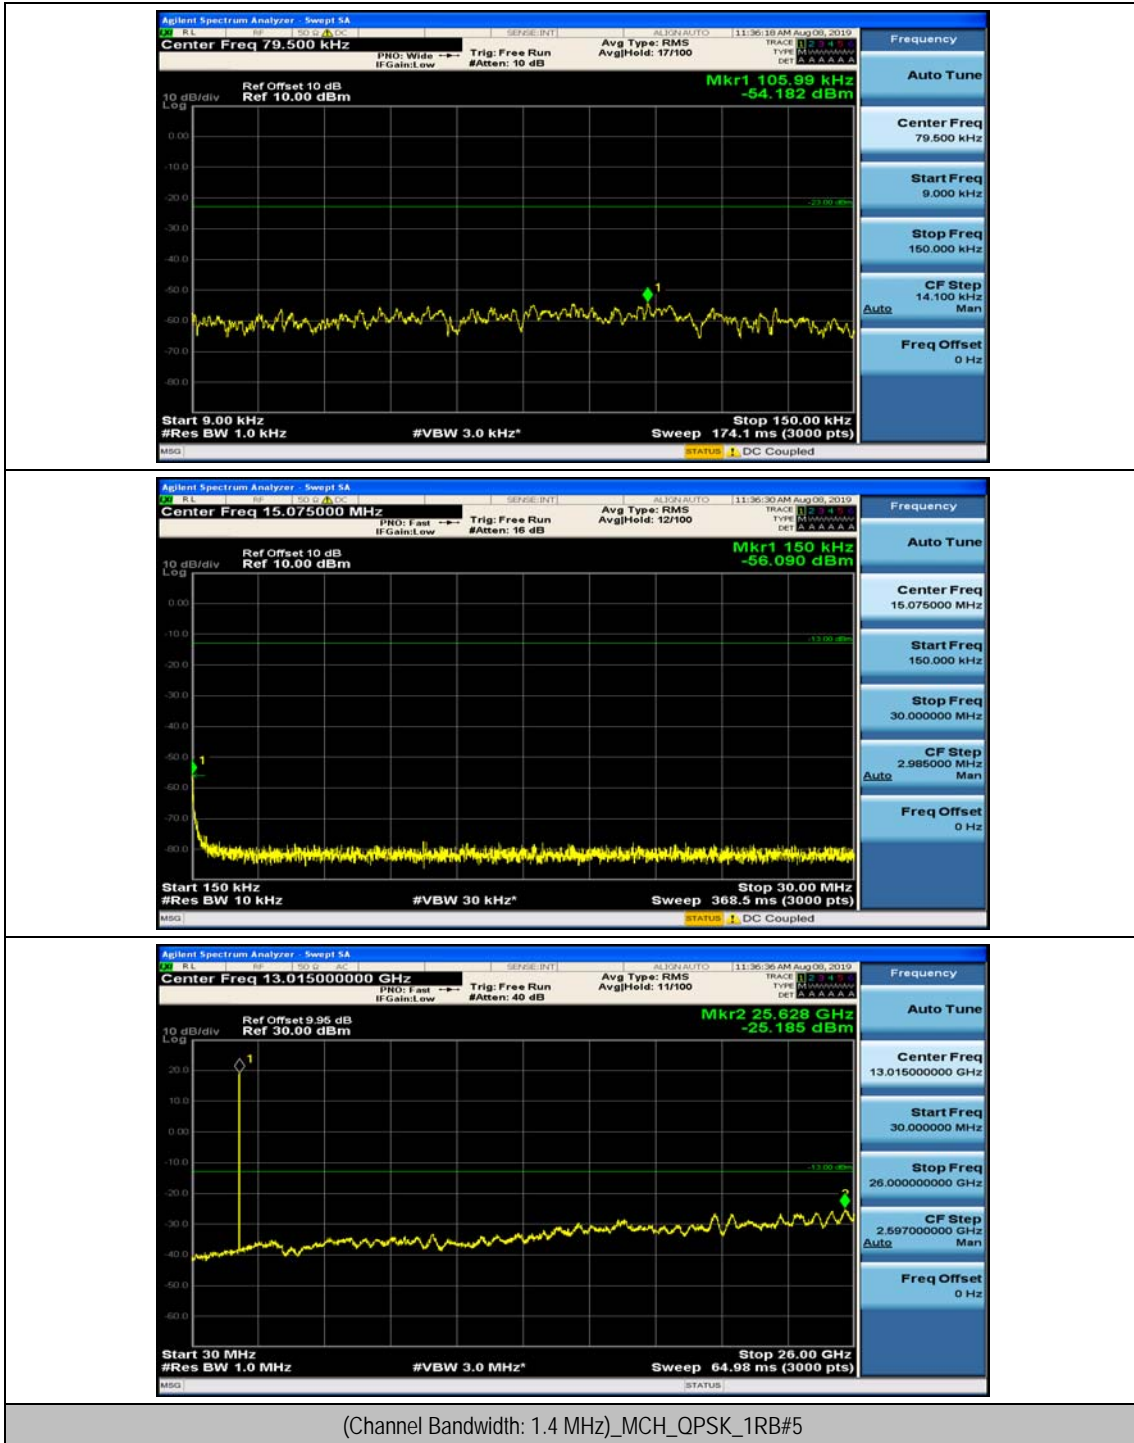

Test Graphs

Channel Bandwidth: 1.4 MHz

(Channel Bandwidth: 1.4 MHz)_MCH_QPSK_1RB#0

(Channel Bandwidth: 1.4 MHz)_MCH_QPSK_1RB#3

(Channel Bandwidth: 1.4 MHz)_HCH_QPSK_1RB#0

(Channel Bandwidth: 1.4 MHz)_HCH_QPSK_1RB#3