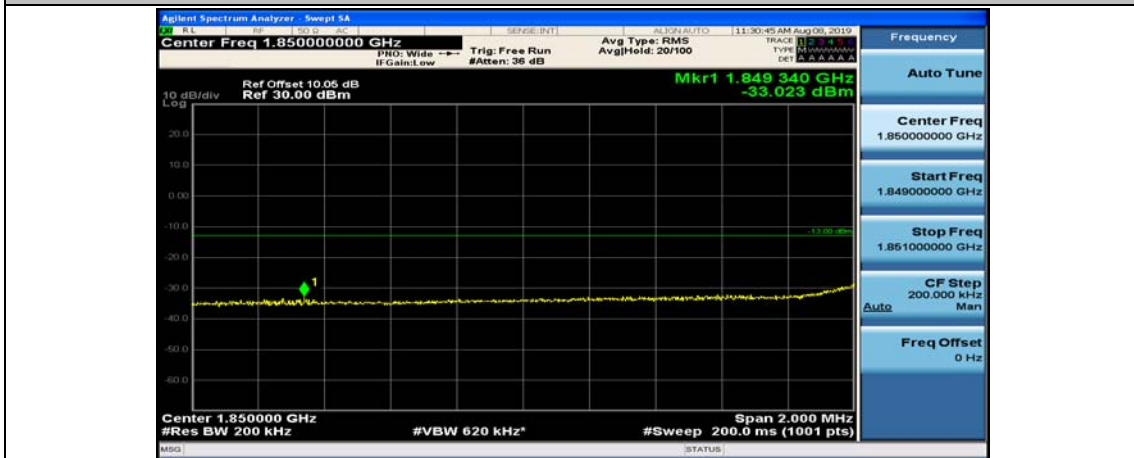

(Channel Bandwidth:20 MHz)_LCH_QPSK_50RB#50