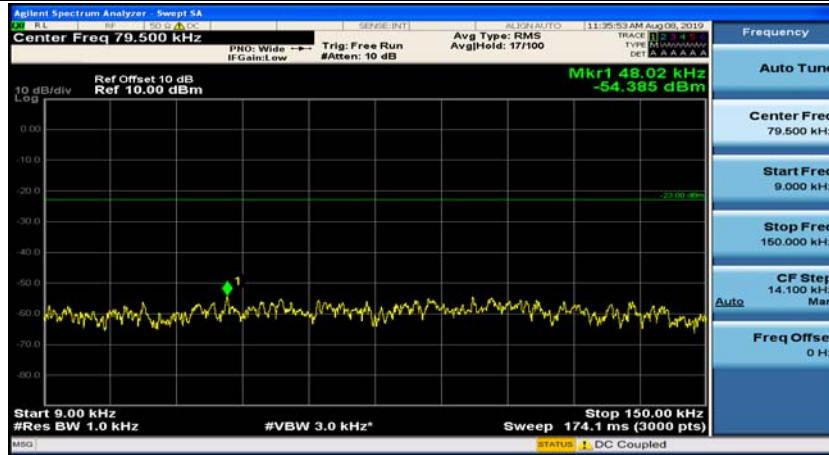

Test Graphs

Channel Bandwidth: 1.4 MHz

(Channel Bandwidth: 1.4 MHz)_MCH_QPSK_1RB#0

(Channel Bandwidth: 1.4 MHz)_MCH_QPSK_1RB#3

(Channel Bandwidth: 1.4 MHz)_HCH_QPSK_1RB#0

(Channel Bandwidth: 1.4 MHz)_HCH_QPSK_1RB#3