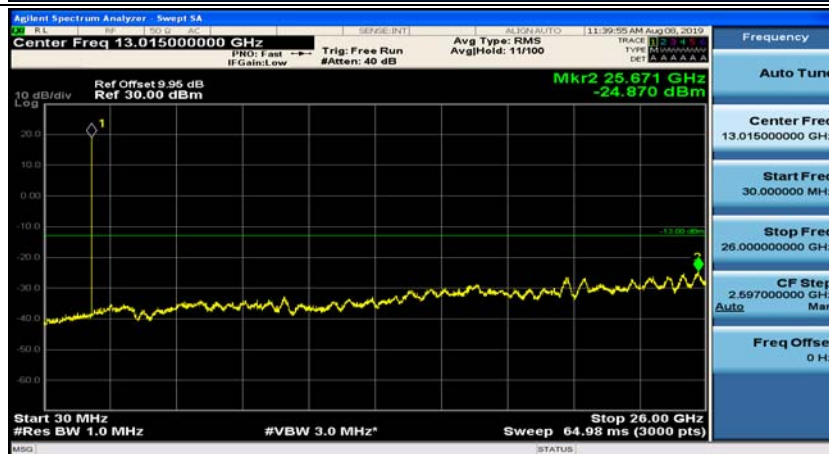

(Channel Bandwidth: 1.4 MHz)_LCH_16QAM_1RB#0

(Channel Bandwidth: 1.4 MHz)_LCH_16QAM_1RB#3

(Channel Bandwidth: 1.4 MHz)_MCH_16QAM_1RB#0

(Channel Bandwidth: 1.4 MHz)_MCH_16QAM_1RB#3

(Channel Bandwidth: 1.4 MHz)_HCH_16QAM_1RB#0