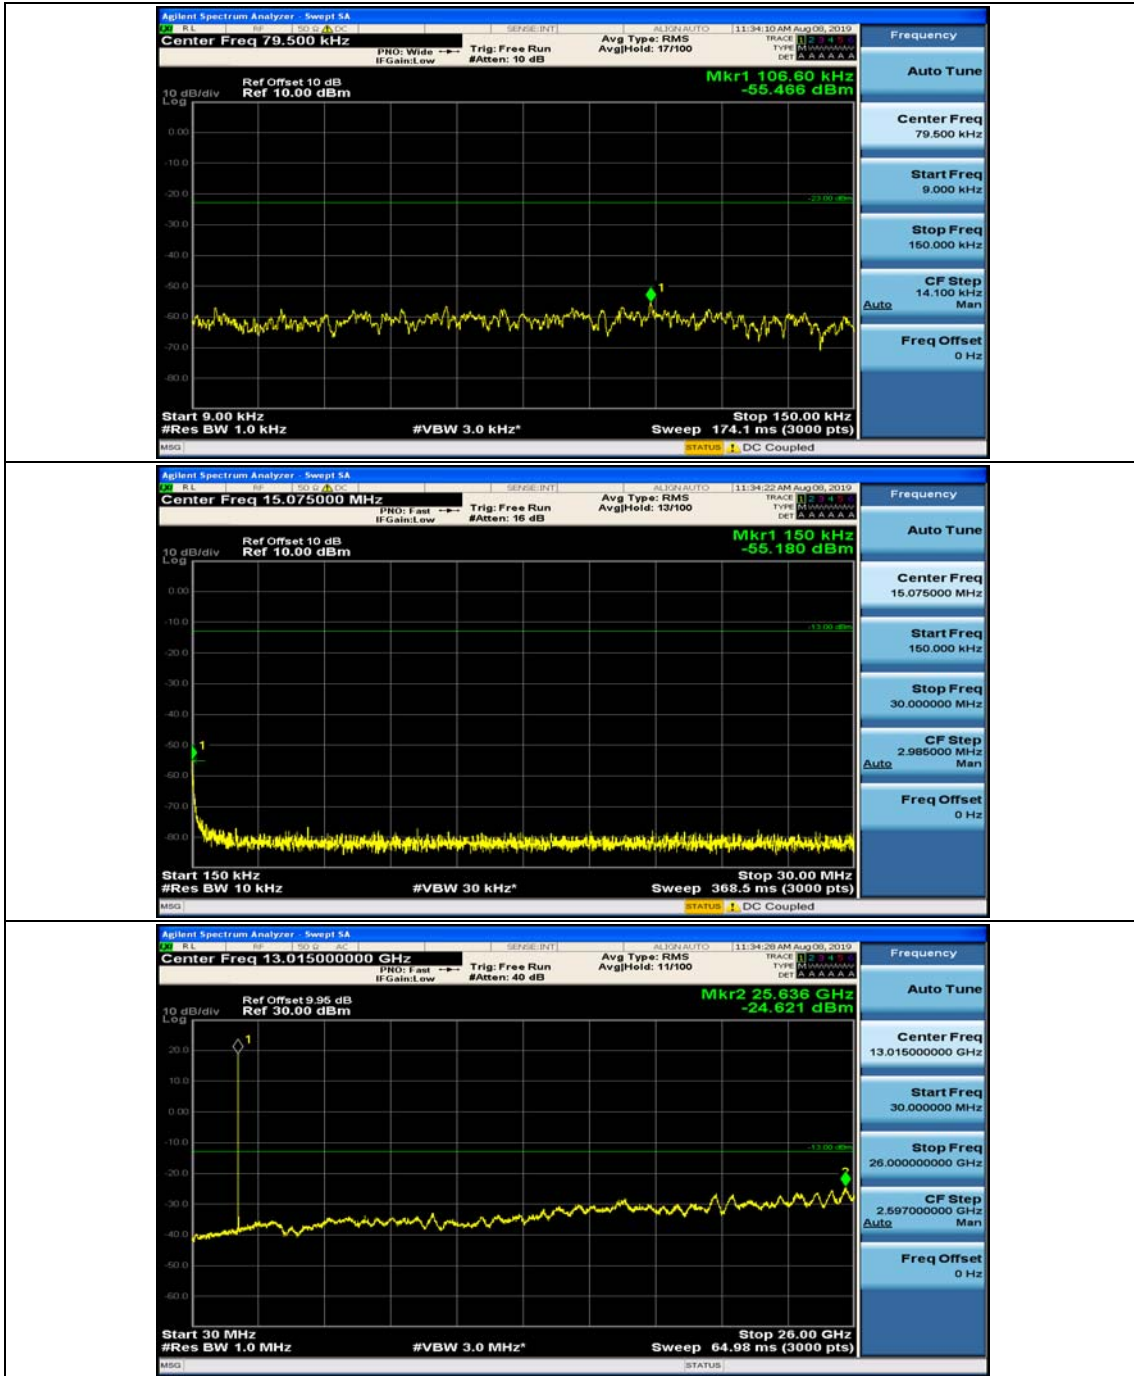

(Channel Bandwidth:20 MHz)_HCH_16QAM_50RB#0

(Channel Bandwidth:20 MHz)_HCH_16QAM_50RB#25

(Channel Bandwidth:20 MHz)_HCH_16QAM_50RB#50

(Channel Bandwidth:20 MHz)_HCH_16QAM_100RB#0

Appendix E: Conducted Spurious Emission

Test Graphs

Channel Bandwidth: 1.4 MHz

(Channel Bandwidth: 1.4 MHz)_MCH_QPSK_1RB#0

(Channel Bandwidth: 1.4 MHz)_MCH_QPSK_1RB#3

(Channel Bandwidth: 1.4 MHz)_HCH_QPSK_1RB#0

(Channel Bandwidth: 1.4 MHz)_HCH_QPSK_1RB#3