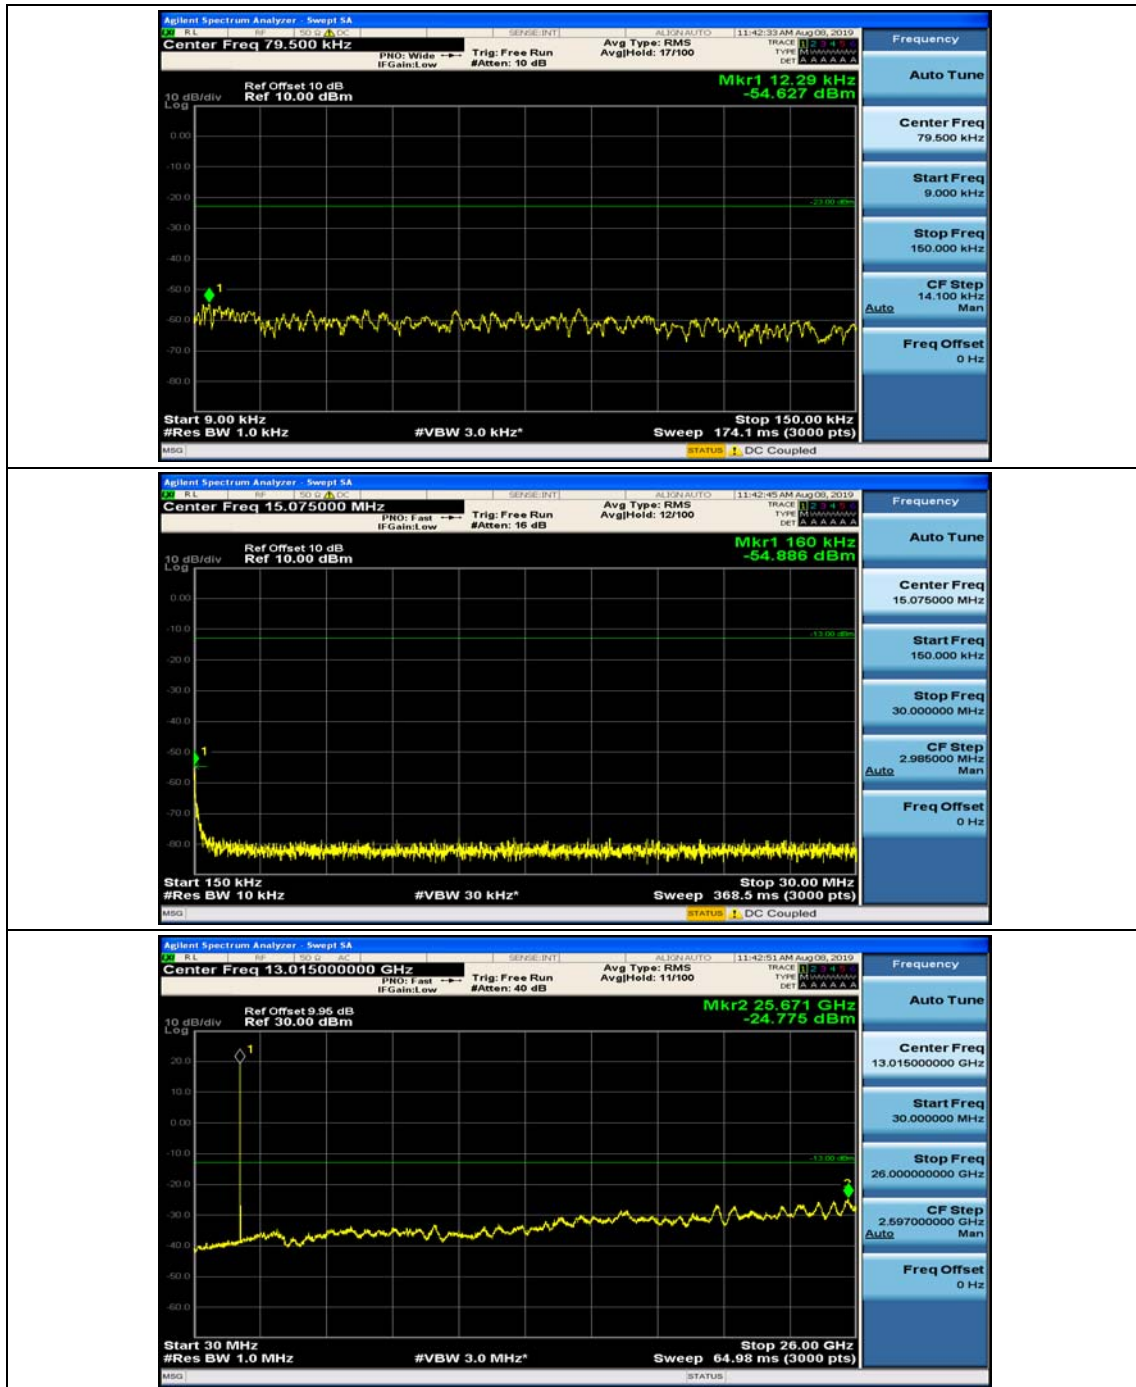

(Channel Bandwidth: 3 MHz)_MCH_16QAM_1RB#0