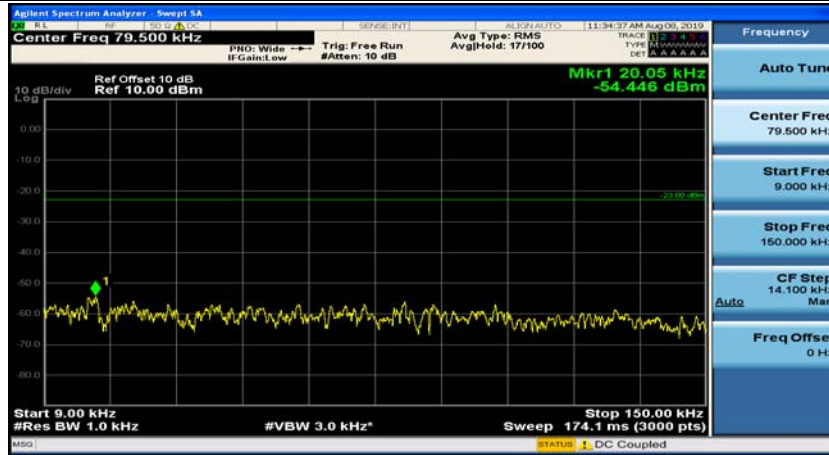

(Channel Bandwidth: 1.4 MHz)_LCH_16QAM_1RB#0