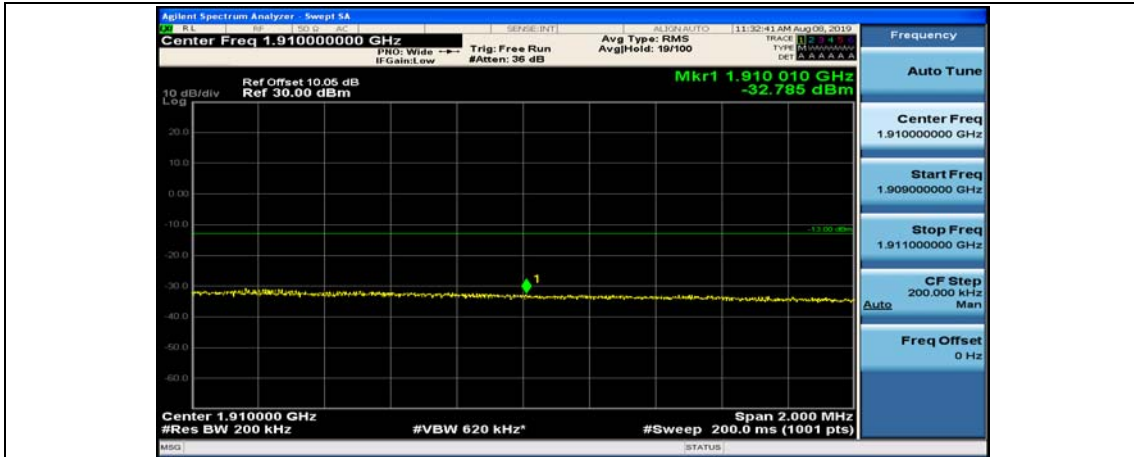

(Channel Bandwidth:20 MHz)_LCH_16QAM_50RB#50

(Channel Bandwidth:20 MHz)_LCH_16QAM_100RB#0

(Channel Bandwidth:20 MHz)_HCH_16QAM_1RB#0

(Channel Bandwidth:20 MHz)_HCH_16QAM_1RB#49

(Channel Bandwidth:20 MHz)_HCH_16QAM_1RB#99

(Channel Bandwidth:20 MHz)_HCH_16QAM_50RB#0

(Channel Bandwidth:20 MHz)_HCH_16QAM_50RB#25

(Channel Bandwidth:20 MHz)_HCH_16QAM_50RB#50

(Channel Bandwidth:20 MHz)_HCH_16QAM_100RB#0

Appendix E: Conducted Spurious Emission