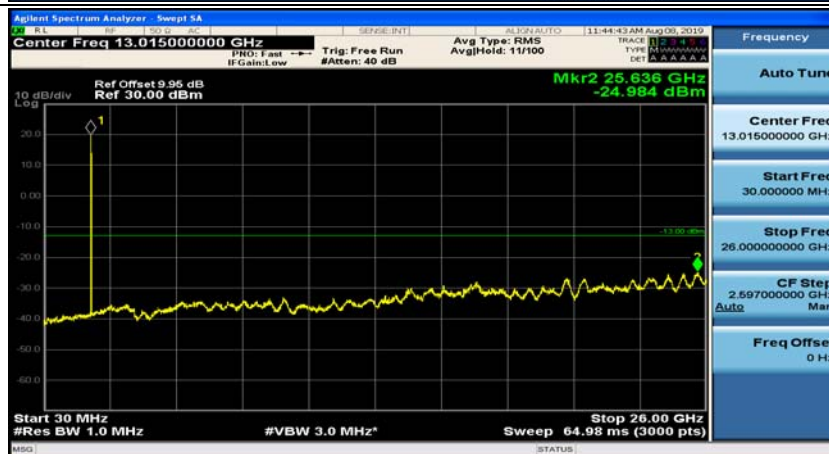

(Channel Bandwidth: 3 MHz)_MCH_16QAM_1RB#7