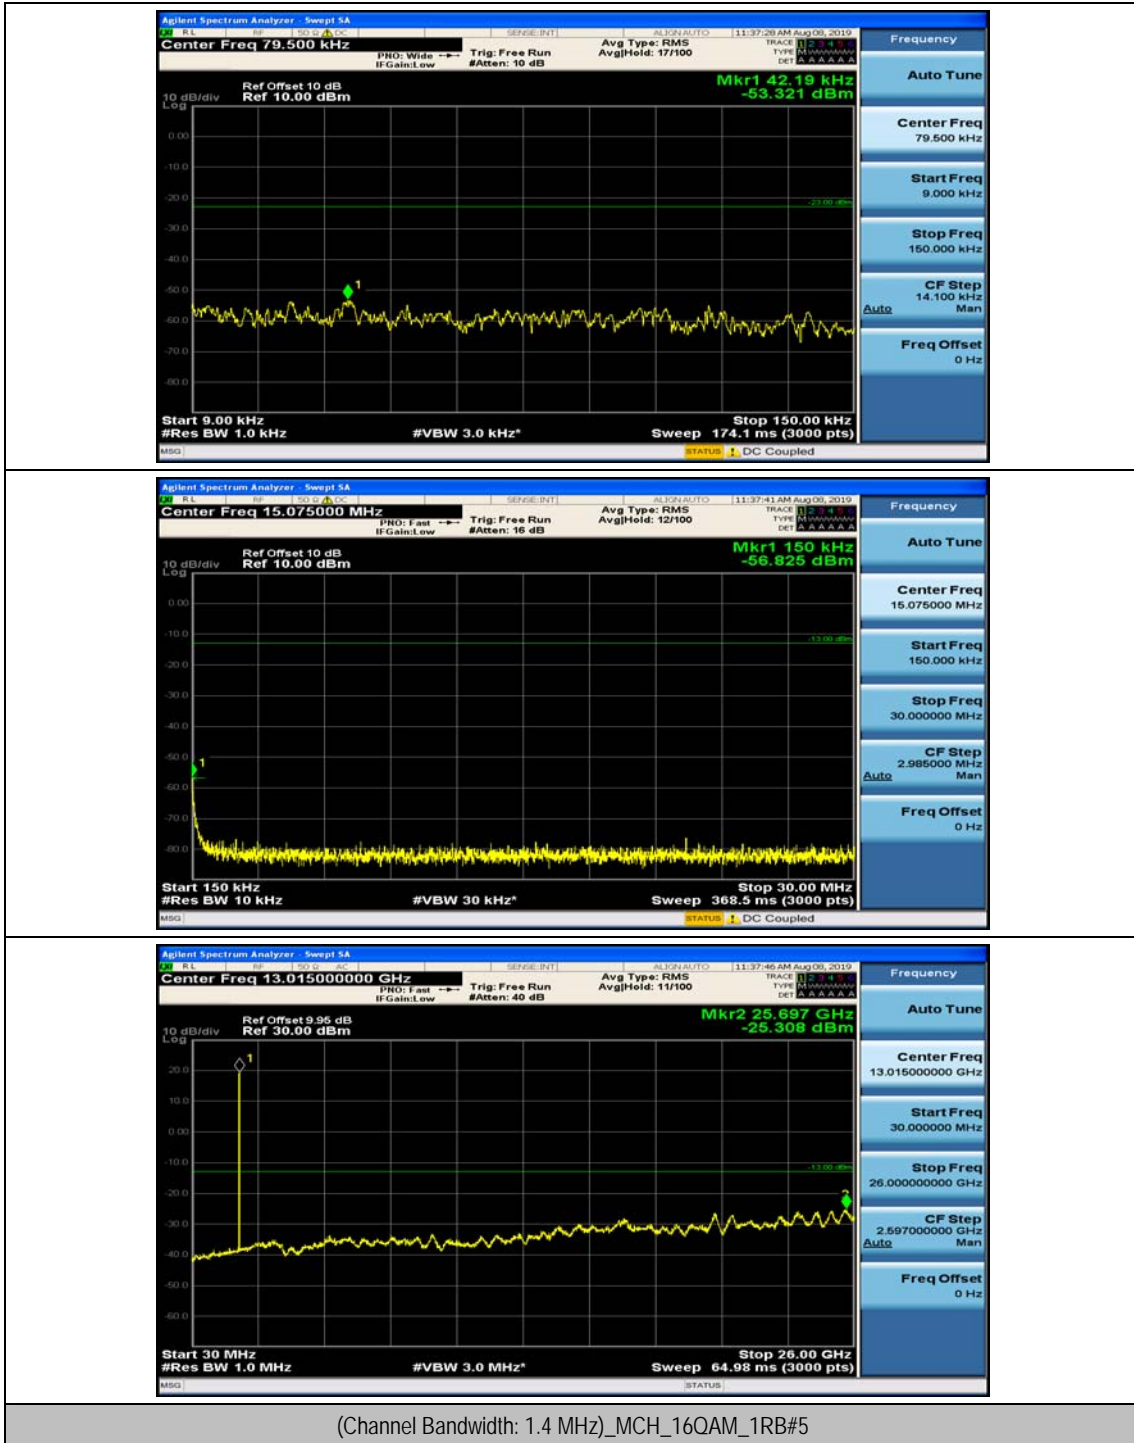

(Channel Bandwidth: 1.4 MHz)_LCH_16QAM_1RB#0

(Channel Bandwidth: 1.4 MHz)_LCH_16QAM_1RB#3

(Channel Bandwidth: 1.4 MHz)_MCH_16QAM_1RB#0

(Channel Bandwidth: 1.4 MHz)_MCH_16QAM_1RB#3

(Channel Bandwidth: 1.4 MHz)_HCH_16QAM_1RB#0