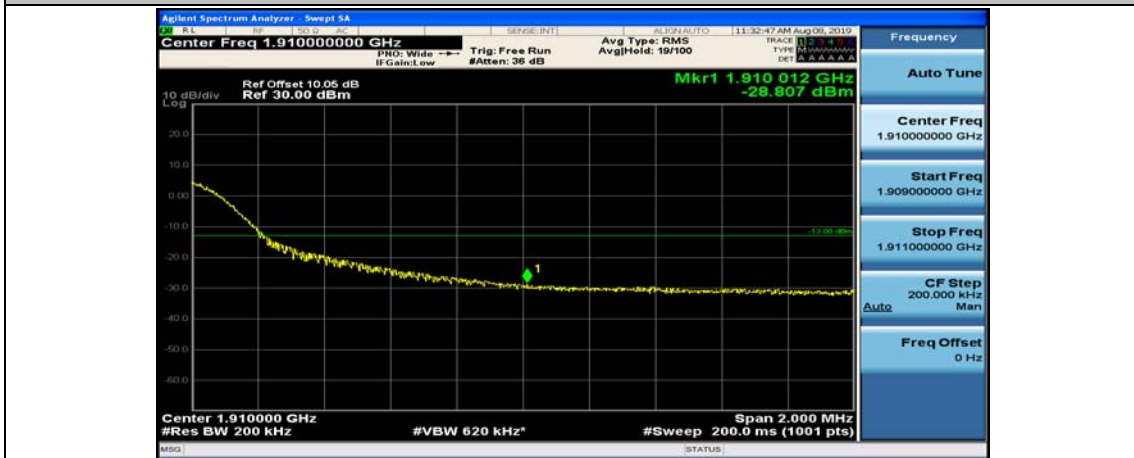

(Channel Bandwidth:20 MHz)_LCH_16QAM_50RB#50

(Channel Bandwidth:20 MHz)_LCH_16QAM_100RB#0

(Channel Bandwidth:20 MHz)_HCH_16QAM_1RB#0

(Channel Bandwidth:20 MHz)_HCH_16QAM_1RB#49

(Channel Bandwidth:20 MHz)_HCH_16QAM_1RB#99

(Channel Bandwidth:20 MHz)_HCH_16QAM_50RB#0

(Channel Bandwidth:20 MHz)_HCH_16QAM_50RB#25

(Channel Bandwidth:20 MHz)_HCH_16QAM_50RB#50

(Channel Bandwidth:20 MHz)_HCH_16QAM_100RB#0

Appendix E: Conducted Spurious Emission