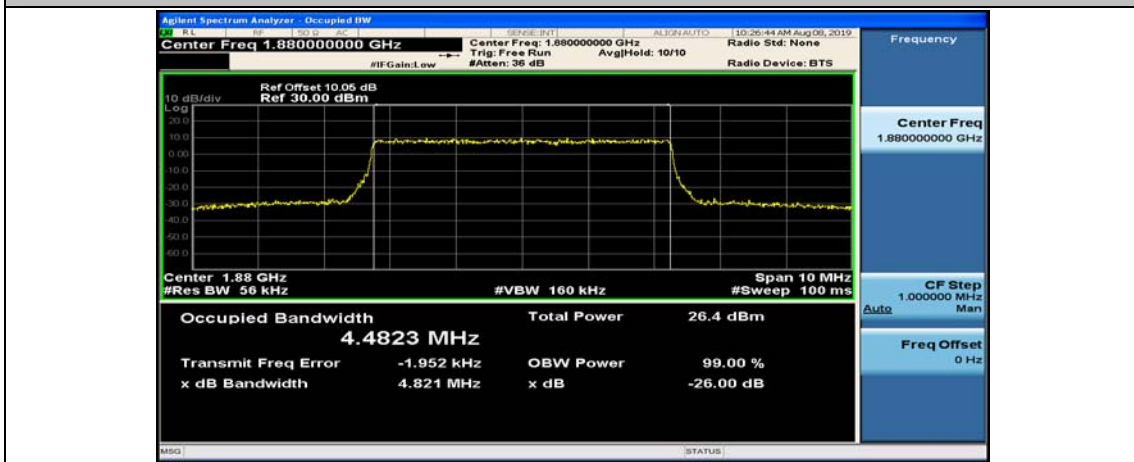

(Channel Bandwidth: 5 MHz)_MCH_16QAM_25RB#0