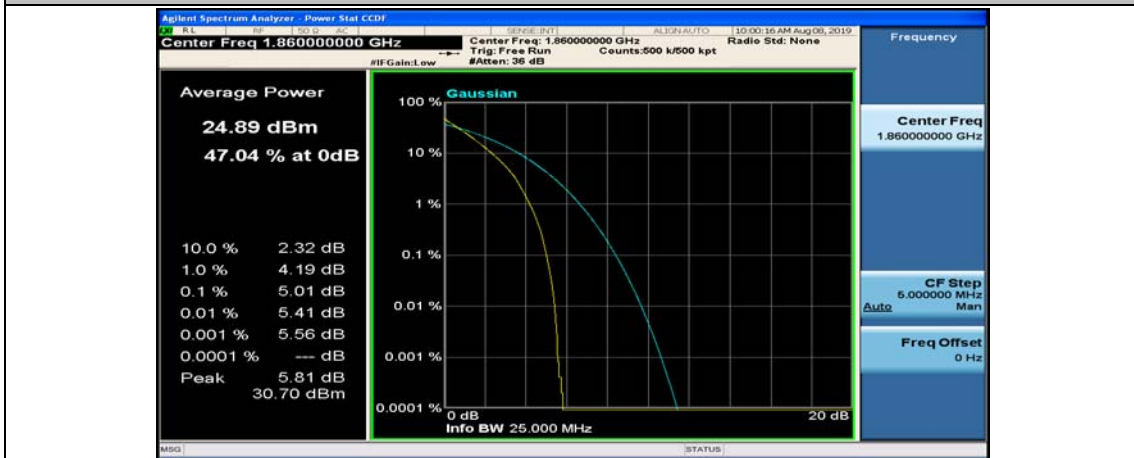

(Channel Bandwidth:15 MHz)_HCH_16QAM_37RB#0

(Channel Bandwidth:15 MHz)_HCH_16QAM_37RB#18

(Channel Bandwidth:15 MHz)_HCH_16QAM_37RB#38

(Channel Bandwidth:15 MHz)_HCH_16QAM_75RB#0

Channel Bandwidth: 20 MHz

(Channel Bandwidth:20 MHz)_LCH_QPSK_50RB#25