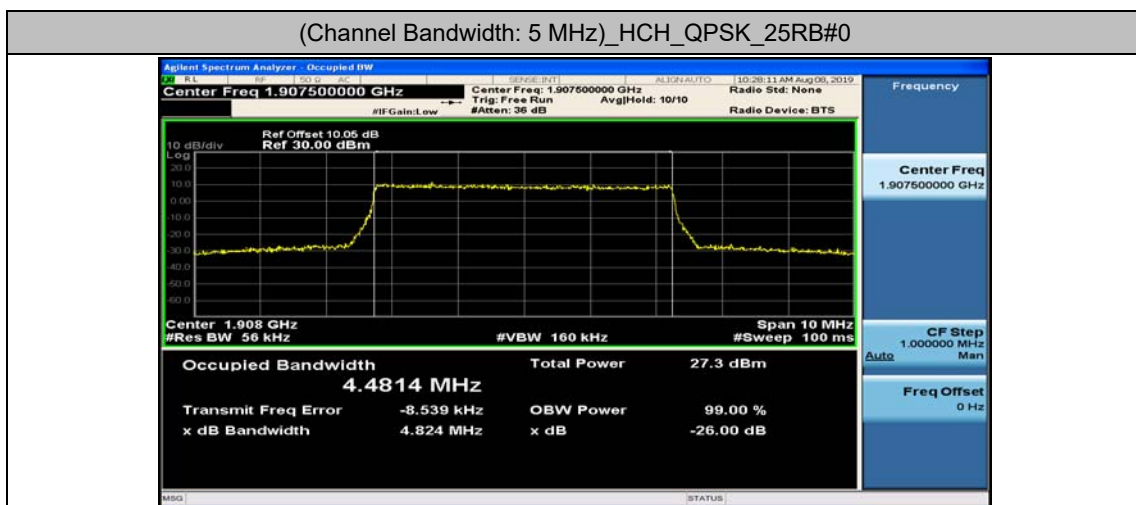

Channel Bandwidth: 20 MHz

Channel Bandwidth: 20 MHz						
Modulation	Channel	RB Configuration		Occupied Bandwidth (MHz)	26dB Bandwidth (MHz)	Verdict
		Size	Offset			
QPSK	LCH	100	0	17.869	18.72	PASS
	MCH	100	0	17.888	18.66	PASS
	HCH	100	0	17.860	18.61	PASS
16QAM	LCH	100	0	17.856	18.61	PASS
	MCH	100	0	17.872	18.69	PASS
	HCH	100	0	17.848	18.57	PASS

Test Graphs

Channel Bandwidth: 1.4 MHz

Channel Bandwidth: 3 MHz

(Channel Bandwidth: 3 MHz)_LCH_16QAM_15RB#0

(Channel Bandwidth: 3 MHz)_MCH_16QAM_15RB#0

(Channel Bandwidth: 3 MHz)_HCH_16QAM_15RB#0

Channel Bandwidth: 5 MHz