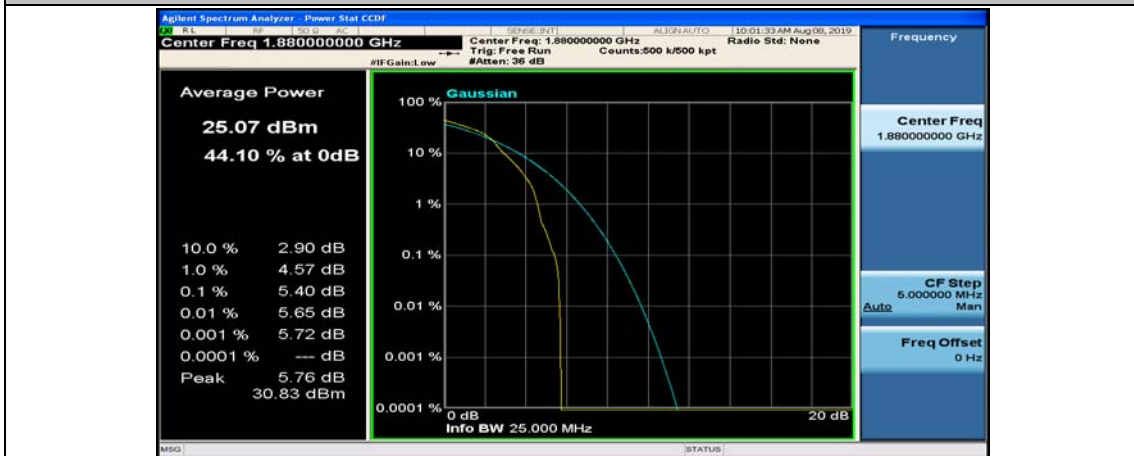

(Channel Bandwidth:20 MHz)_LCH_16QAM_50RB#25

(Channel Bandwidth:20 MHz)_LCH_16QAM_50RB#50

(Channel Bandwidth:20 MHz)_LCH_16QAM_100RB#0

(Channel Bandwidth:20 MHz)_MCH_16QAM_1RB#0

(Channel Bandwidth:20 MHz)_MCH_16QAM_1RB#49