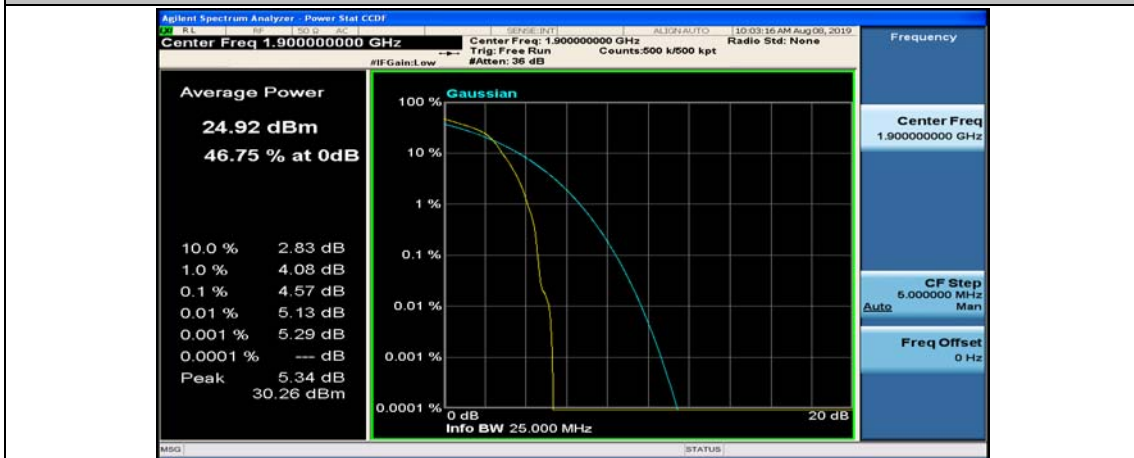

(Channel Bandwidth:20 MHz)_HCH_16QAM_1RB#99