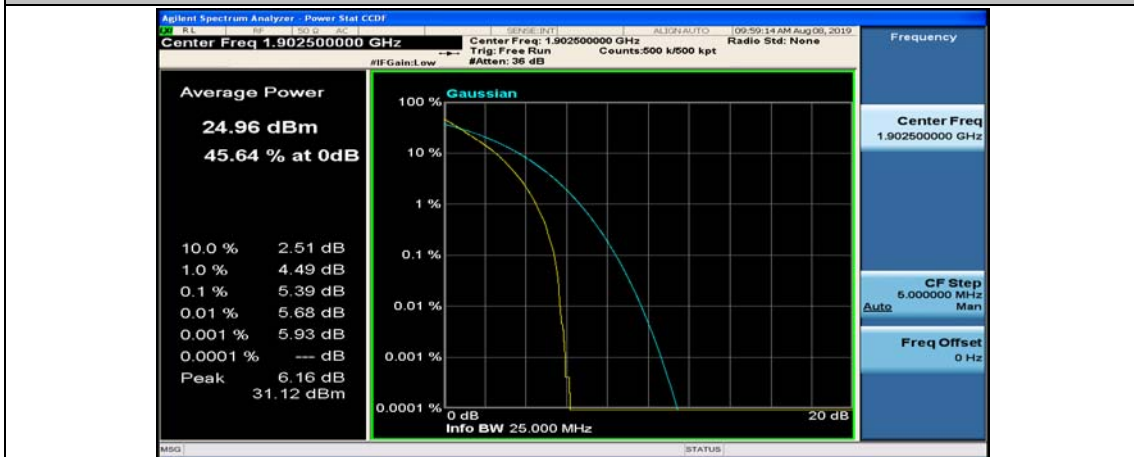

(Channel Bandwidth:15 MHz)_HCH_QPSK_75RB#0