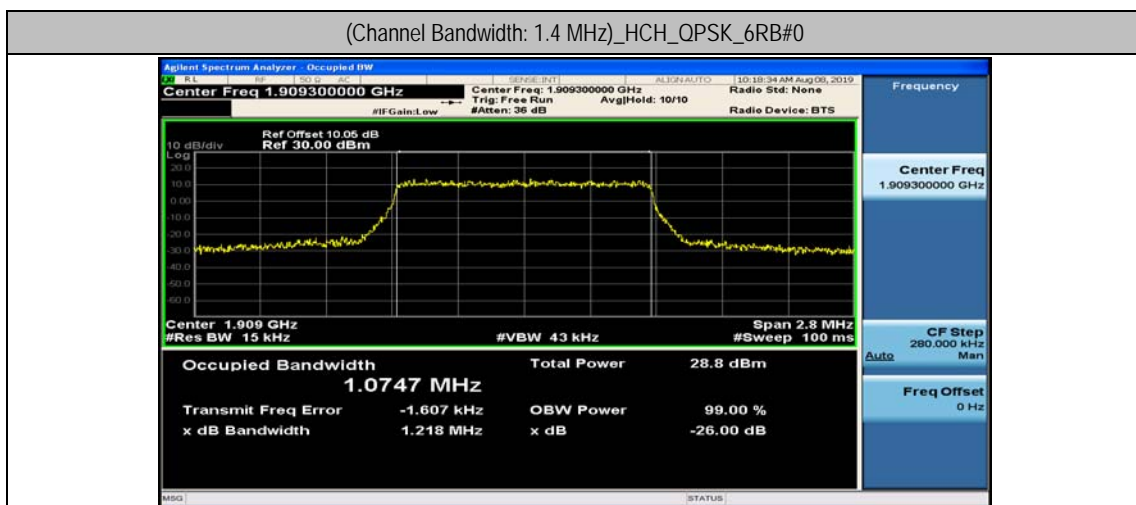

Test Graphs

Channel Bandwidth: 1.4 MHz