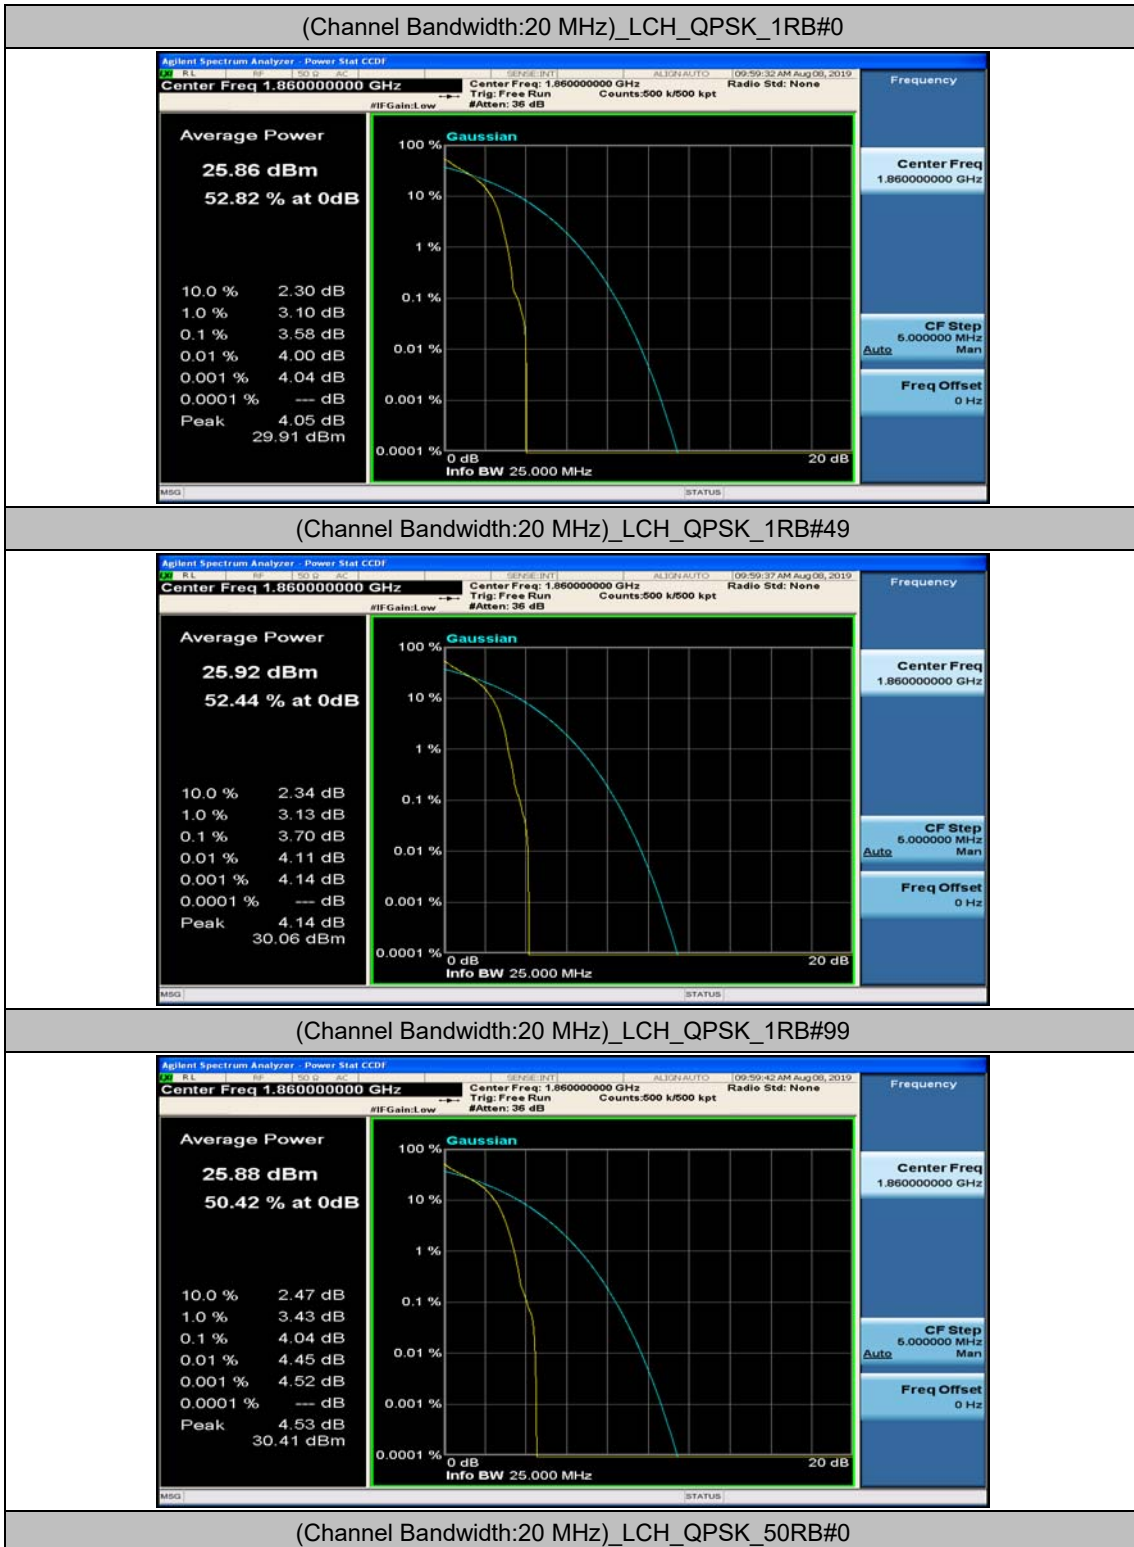

(Channel Bandwidth:15 MHz)_HCH_16QAM_37RB#0

(Channel Bandwidth:15 MHz)_HCH_16QAM_37RB#18

(Channel Bandwidth:15 MHz)_HCH_16QAM_37RB#38

(Channel Bandwidth:15 MHz)_HCH_16QAM_75RB#0

Channel Bandwidth: 20 MHz

(Channel Bandwidth:20 MHz)_LCH_QPSK_50RB#25

(Channel Bandwidth:20 MHz)_LCH_QPSK_50RB#50

(Channel Bandwidth:20 MHz)_LCH_QPSK_100RB#0

(Channel Bandwidth:20 MHz)_MCH_QPSK_1RB#0

(Channel Bandwidth:20 MHz)_MCH_QPSK_1RB#49

(Channel Bandwidth:20 MHz)_MCH_QPSK_1RB#99