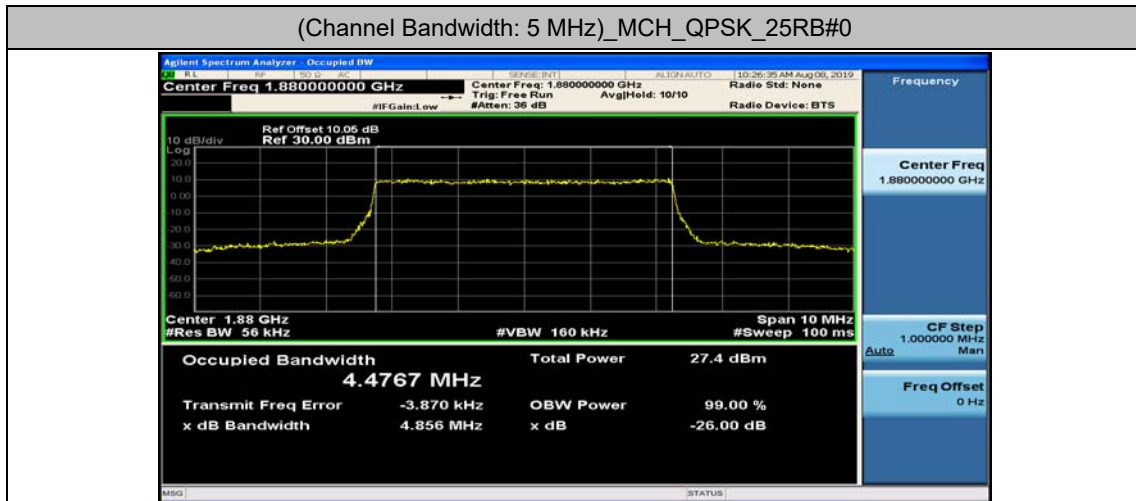

Channel Bandwidth: 20 MHz

Channel Bandwidth: 20 MHz						
Modulation	Channel	RB Configuration		Occupied Bandwidth (MHz)	26dB Bandwidth (MHz)	Verdict
		Size	Offset			
QPSK	LCH	100	0	17.869	18.72	PASS
	MCH	100	0	17.888	18.66	PASS
	HCH	100	0	17.860	18.61	PASS
16QAM	LCH	100	0	17.856	18.61	PASS
	MCH	100	0	17.872	18.69	PASS
	HCH	100	0	17.848	18.57	PASS

Test Graphs

Channel Bandwidth: 1.4 MHz

Channel Bandwidth: 3 MHz

(Channel Bandwidth: 3 MHz)_LCH_16QAM_15RB#0

(Channel Bandwidth: 3 MHz)_MCH_16QAM_15RB#0

(Channel Bandwidth: 3 MHz)_HCH_16QAM_15RB#0

Channel Bandwidth: 5 MHz