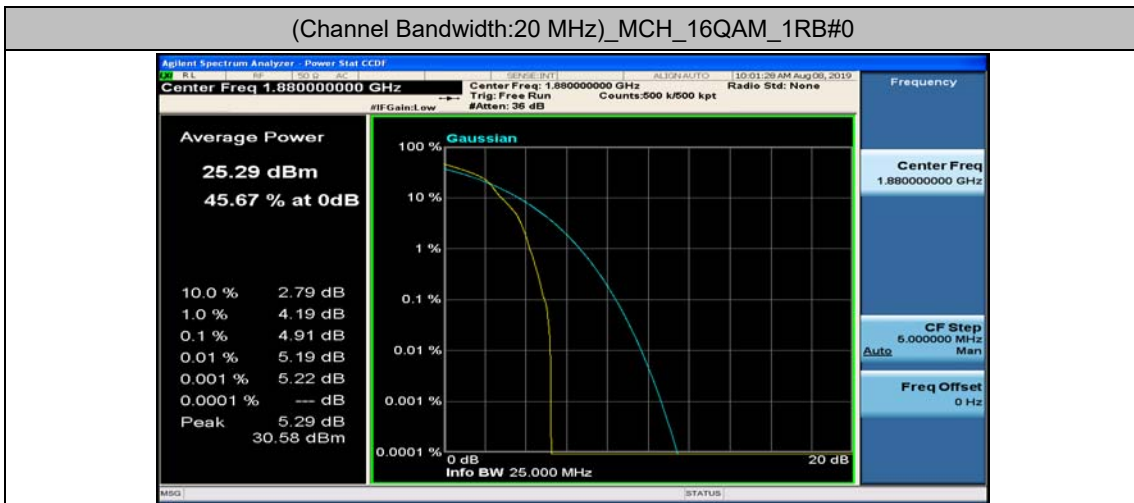

(Channel Bandwidth:20 MHz)_LCH_16QAM_50RB#25

(Channel Bandwidth:20 MHz)_LCH_16QAM_50RB#50

(Channel Bandwidth:20 MHz)_LCH_16QAM_100RB#0

(Channel Bandwidth:20 MHz)_MCH_16QAM_1RB#0

(Channel Bandwidth:20 MHz)_MCH_16QAM_1RB#49