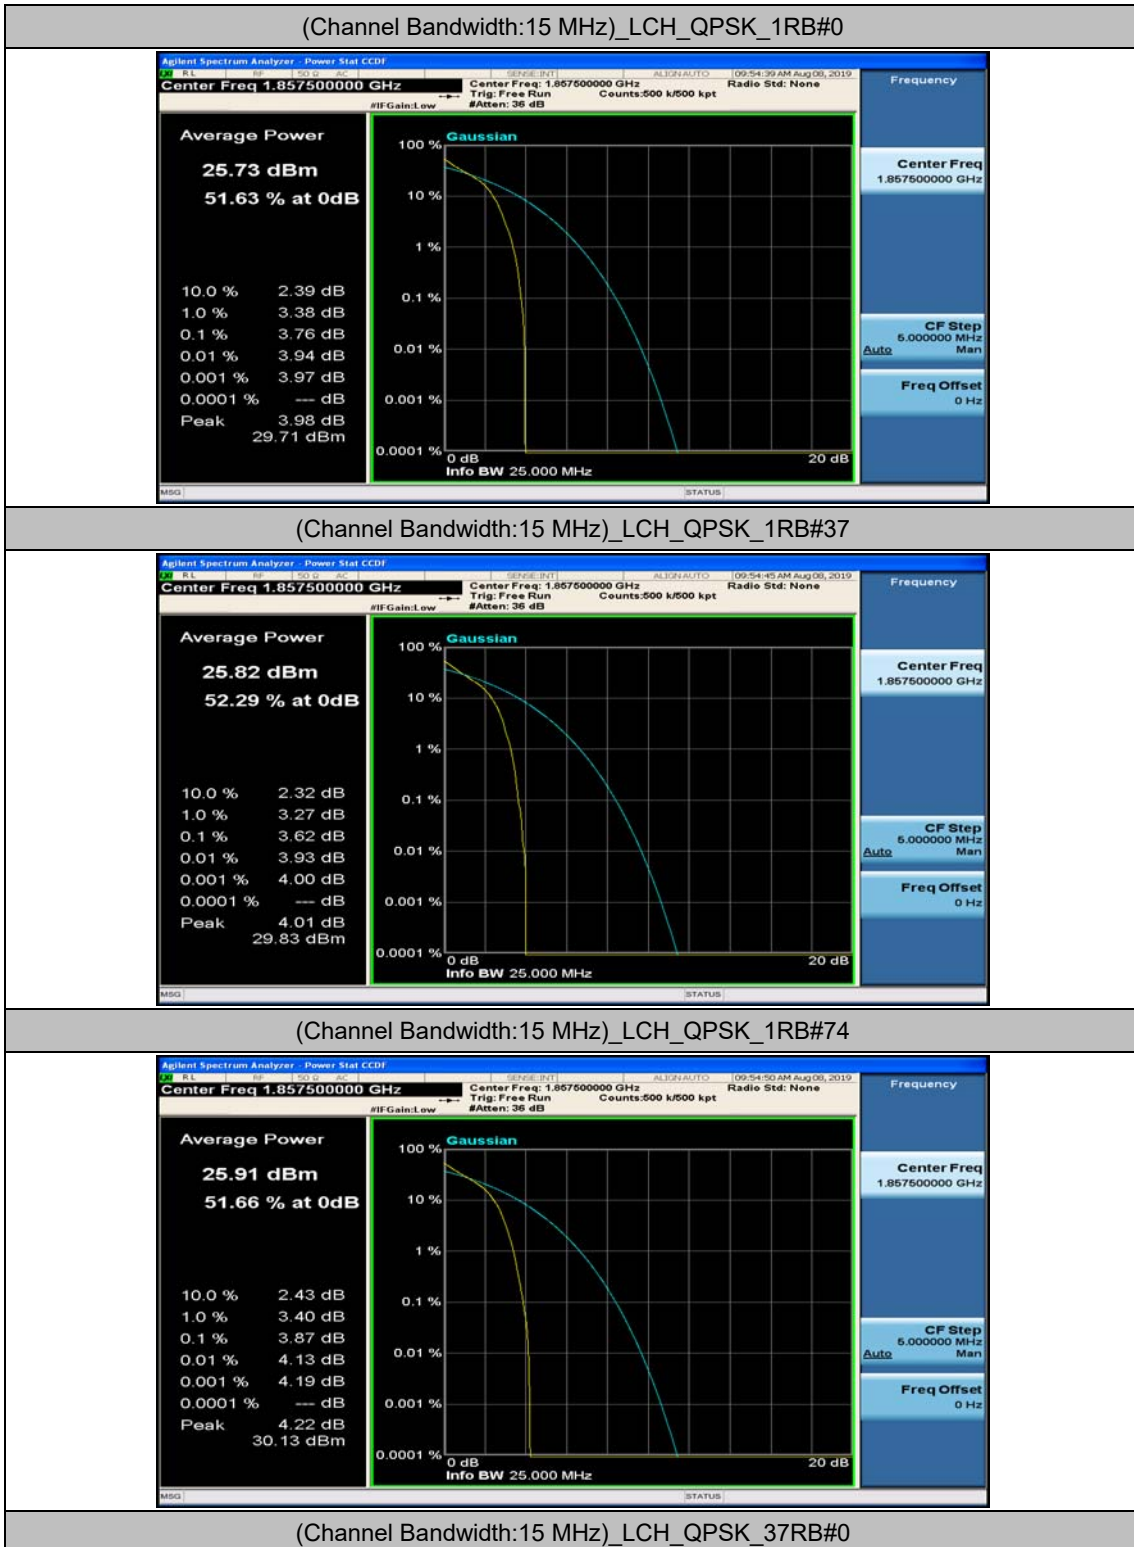

Channel Bandwidth: 10 MHz_MCH_16QAM_25RB#0

Channel Bandwidth: 10 MHz_MCH_16QAM_25RB#12

Channel Bandwidth: 10 MHz_MCH_16QAM_25RB#25

Channel Bandwidth: 10 MHz_MCH_16QAM_50RB#0

Channel Bandwidth: 10 MHz_HCH_16QAM_1RB#0

Channel Bandwidth: 10 MHz_HCH_16QAM_1RB#24

Channel Bandwidth: 15 MHz

(Channel Bandwidth:15 MHz)_LCH_QPSK_37RB#18

(Channel Bandwidth:15 MHz)_LCH_QPSK_37RB#38

(Channel Bandwidth:15 MHz)_LCH_QPSK_75RB#0

(Channel Bandwidth:15 MHz)_MCH_QPSK_1RB#0