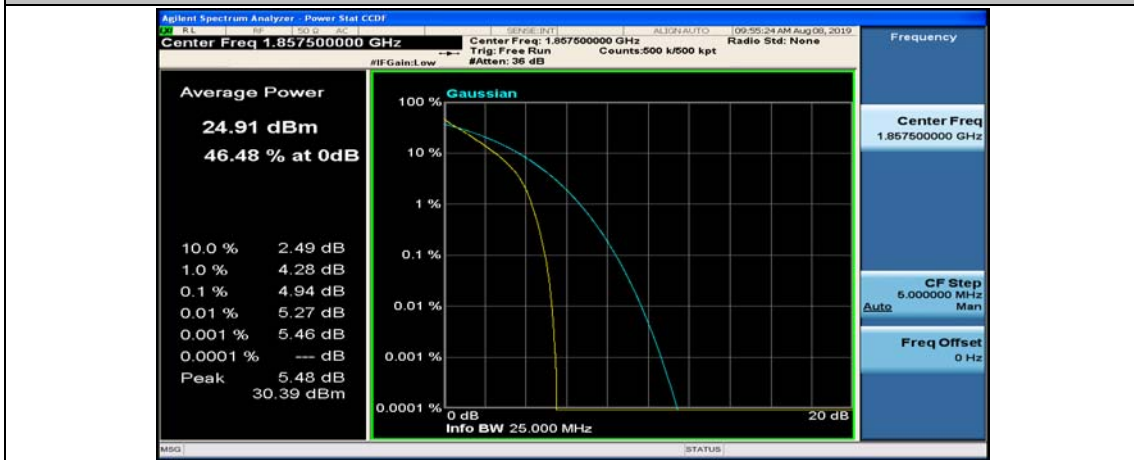

Channel Bandwidth: 10 MHz_HCH_16QAM_1RB#24

Channel Bandwidth: 15 MHz

(Channel Bandwidth:15 MHz)_LCH_QPSK_37RB#18

(Channel Bandwidth:15 MHz)_LCH_QPSK_37RB#38

(Channel Bandwidth:15 MHz)_LCH_QPSK_75RB#0

(Channel Bandwidth:15 MHz)_MCH_QPSK_1RB#0