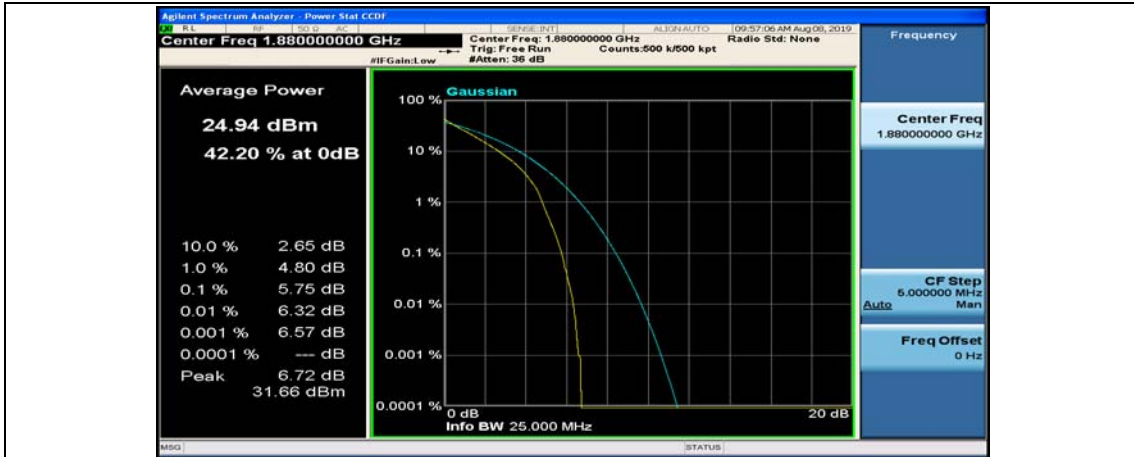

(Channel Bandwidth:15 MHz)_MCH_QPSK_1RB#37

(Channel Bandwidth:15 MHz)_MCH_QPSK_1RB#74

(Channel Bandwidth:15 MHz)_MCH_QPSK_37RB#0

(Channel Bandwidth:15 MHz)_MCH_QPSK_37RB#18

(Channel Bandwidth:15 MHz)_MCH_QPSK_37RB#38