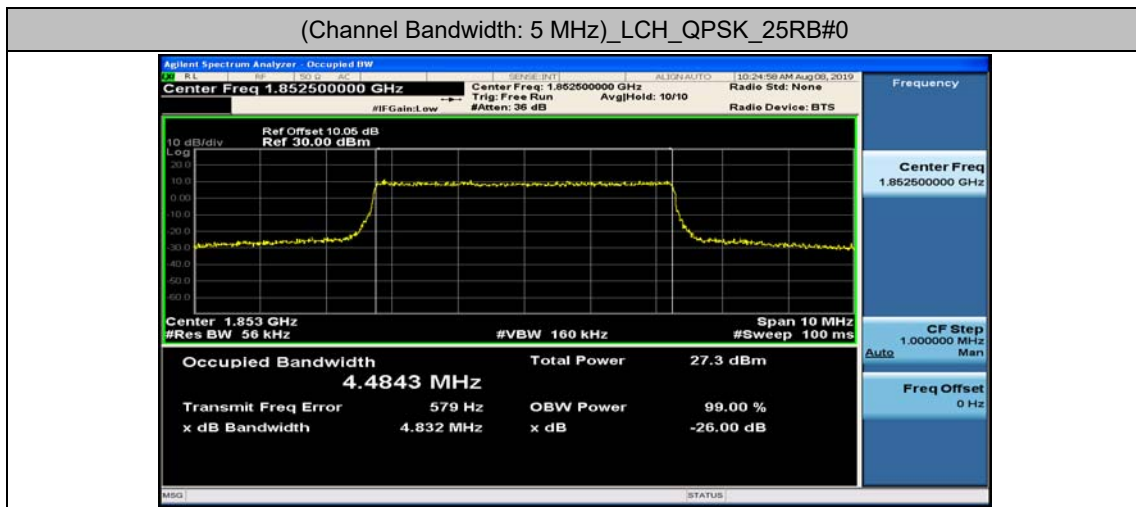

Channel Bandwidth: 20 MHz

Channel Bandwidth: 20 MHz						
Modulation	Channel	RB Configuration		Occupied Bandwidth (MHz)	26dB Bandwidth (MHz)	Verdict
		Size	Offset			
QPSK	LCH	100	0	17.869	18.72	PASS
	MCH	100	0	17.888	18.66	PASS
	HCH	100	0	17.860	18.61	PASS
16QAM	LCH	100	0	17.856	18.61	PASS
	MCH	100	0	17.872	18.69	PASS
	HCH	100	0	17.848	18.57	PASS

Test Graphs

Channel Bandwidth: 1.4 MHz

Channel Bandwidth: 3 MHz

(Channel Bandwidth: 3 MHz)_LCH_16QAM_15RB#0

(Channel Bandwidth: 3 MHz)_MCH_16QAM_15RB#0

(Channel Bandwidth: 3 MHz)_HCH_16QAM_15RB#0

Channel Bandwidth: 5 MHz