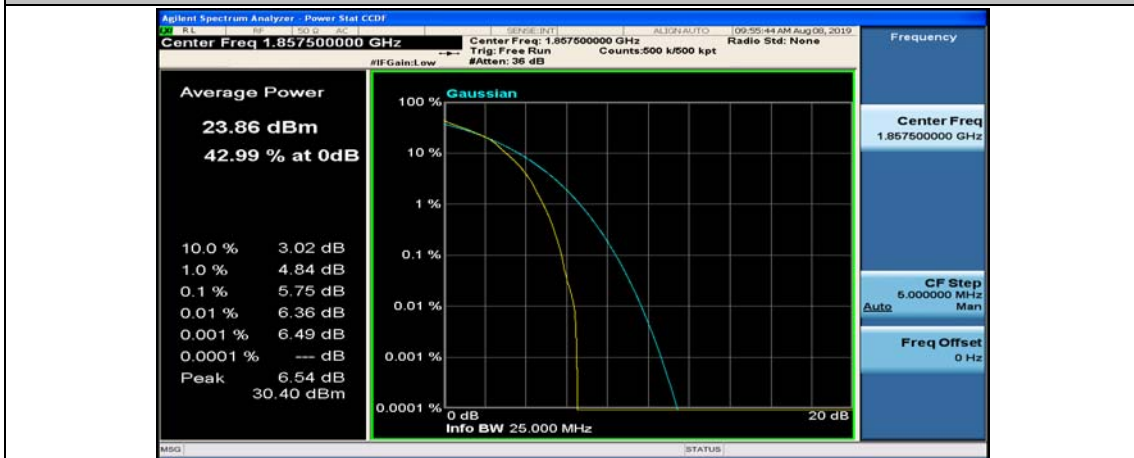

(Channel Bandwidth:15 MHz)_LCH_16QAM_37RB#18