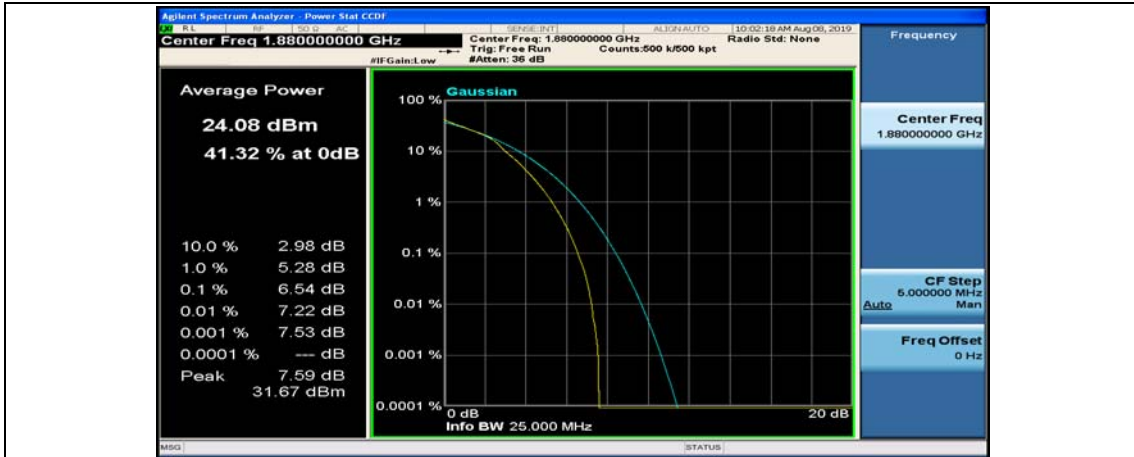

(Channel Bandwidth:20 MHz)_MCH_16QAM_1RB#99

(Channel Bandwidth:20 MHz)_MCH_16QAM_50RB#0

(Channel Bandwidth:20 MHz)_MCH_16QAM_50RB#25

(Channel Bandwidth:20 MHz)_MCH_16QAM_50RB#50

(Channel Bandwidth:20 MHz)_MCH_16QAM_100RB#0