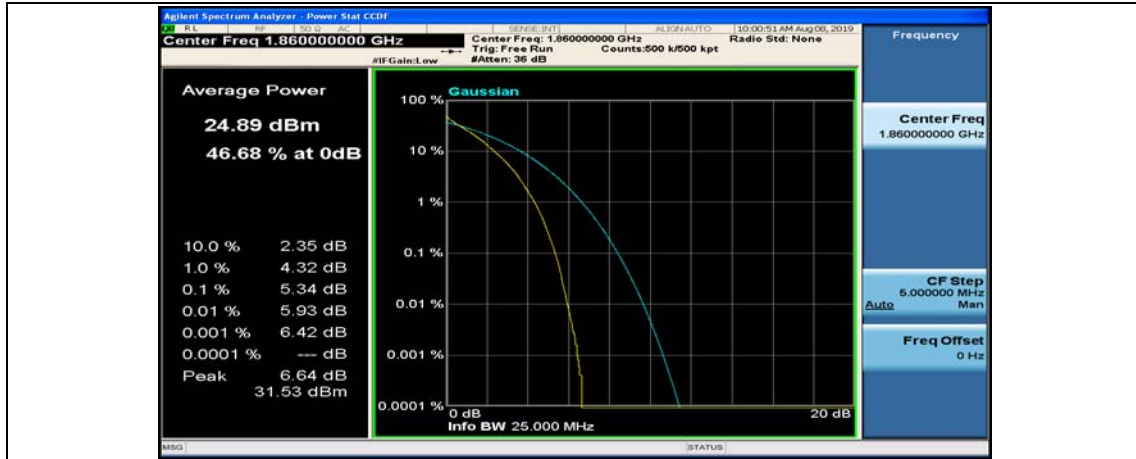

(Channel Bandwidth:20 MHz)_LCH_QPSK_100RB#0

(Channel Bandwidth:20 MHz)_MCH_QPSK_1RB#0