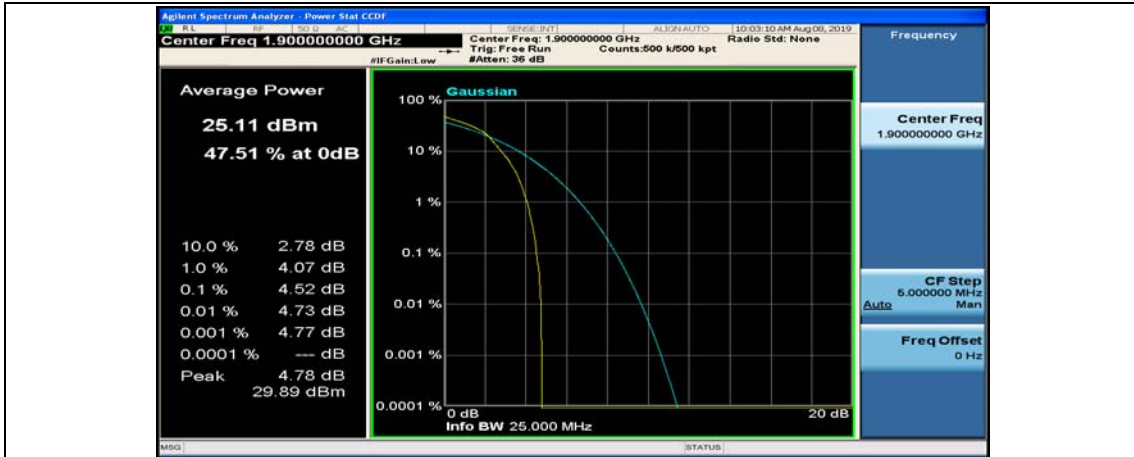

(Channel Bandwidth:20 MHz)_HCH_16QAM_1RB#0

(Channel Bandwidth:20 MHz)_HCH_16QAM_1RB#49