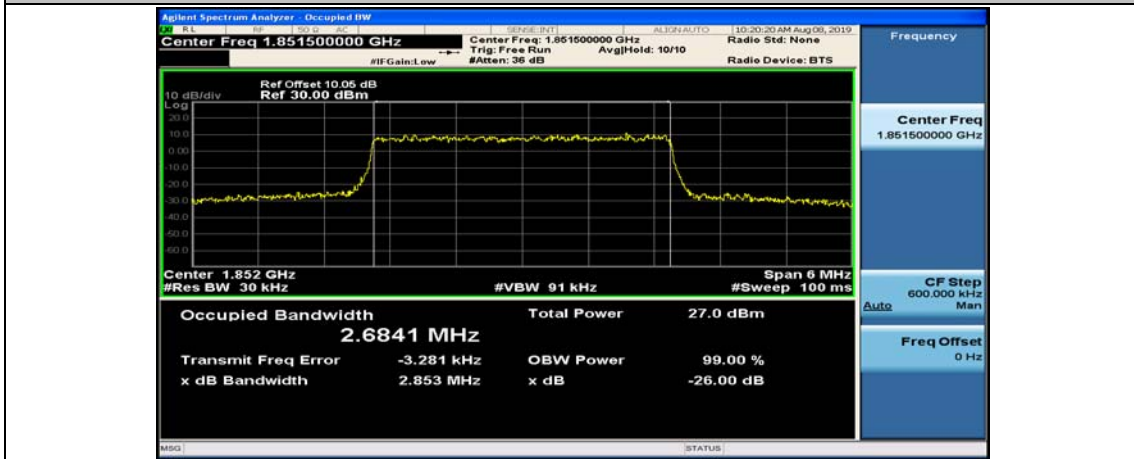

Test Graphs

Channel Bandwidth: 1.4 MHz

Channel Bandwidth: 3 MHz

(Channel Bandwidth: 3 MHz)_LCH_16QAM_15RB#0

(Channel Bandwidth: 3 MHz)_MCH_16QAM_15RB#0

(Channel Bandwidth: 3 MHz)_HCH_16QAM_15RB#0

Channel Bandwidth: 5 MHz