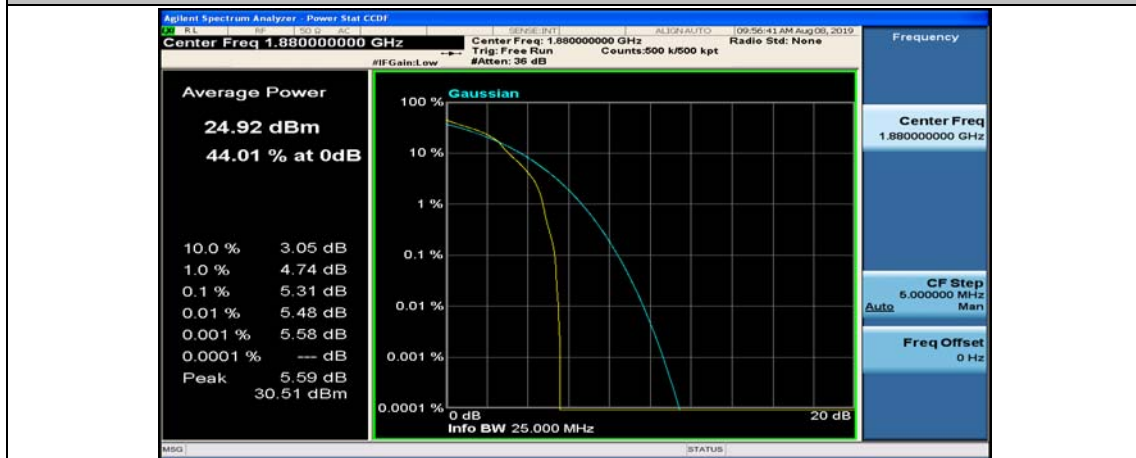

(Channel Bandwidth:15 MHz)_MCH_16QAM_1RB#37