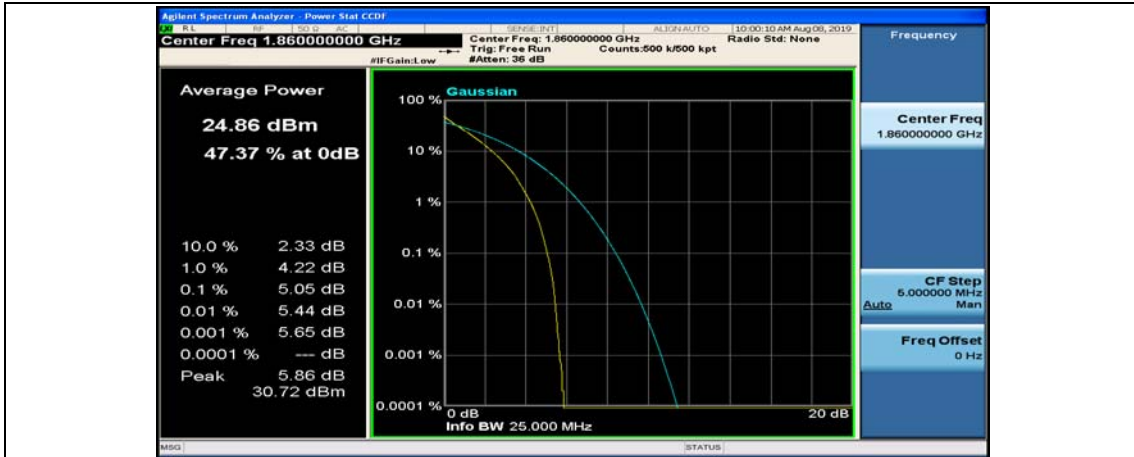

(Channel Bandwidth:15 MHz)_HCH_16QAM_37RB#0

(Channel Bandwidth:15 MHz)_HCH_16QAM_37RB#18

(Channel Bandwidth:15 MHz)_HCH_16QAM_37RB#38

(Channel Bandwidth:15 MHz)_HCH_16QAM_75RB#0

Channel Bandwidth: 20 MHz

(Channel Bandwidth:20 MHz)_LCH_QPSK_50RB#25