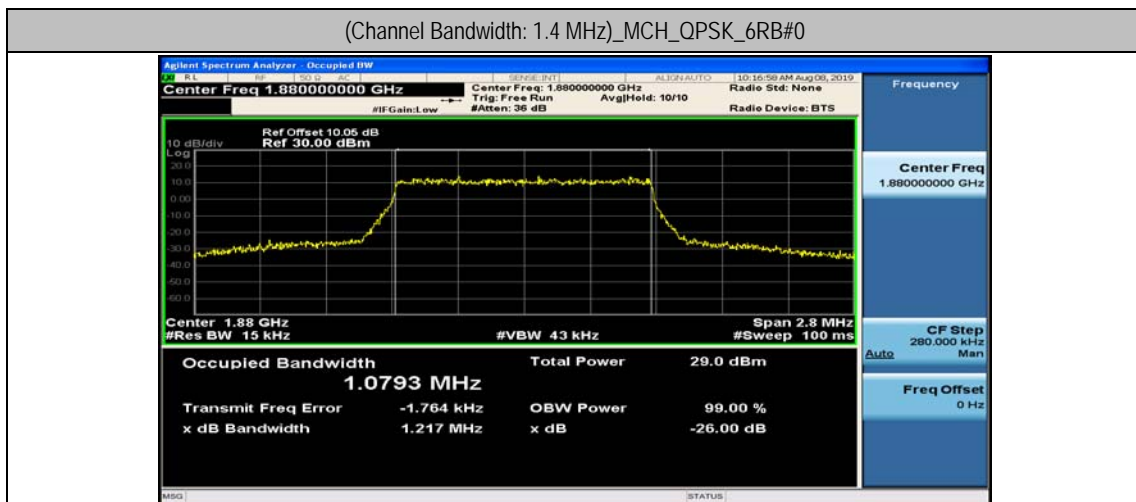

Test Graphs

Channel Bandwidth: 1.4 MHz