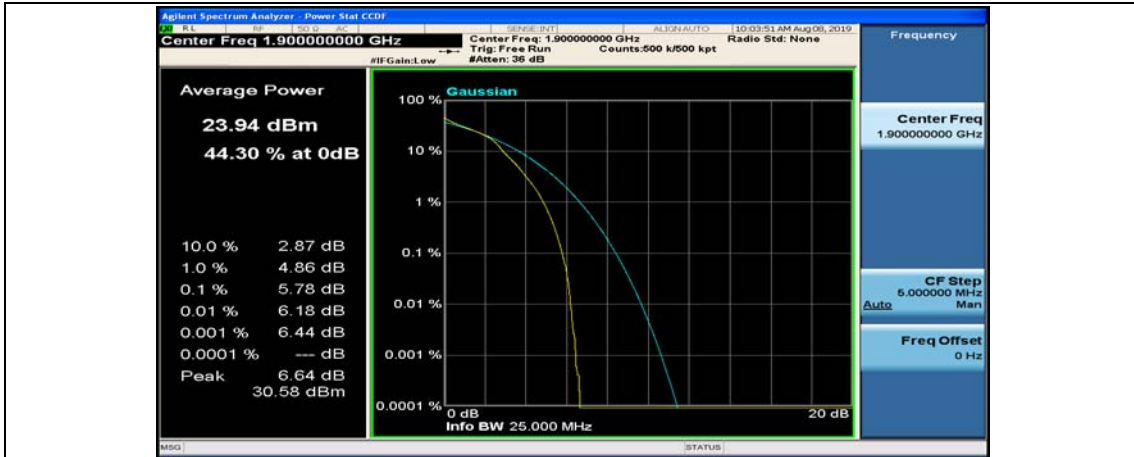

(Channel Bandwidth:20 MHz)_HCH_16QAM_1RB#0

(Channel Bandwidth:20 MHz)_HCH_16QAM_1RB#49

(Channel Bandwidth:20 MHz)_HCH_16QAM_1RB#99

(Channel Bandwidth:20 MHz)_HCH_16QAM_50RB#0

(Channel Bandwidth:20 MHz)_HCH_16QAM_50RB#25