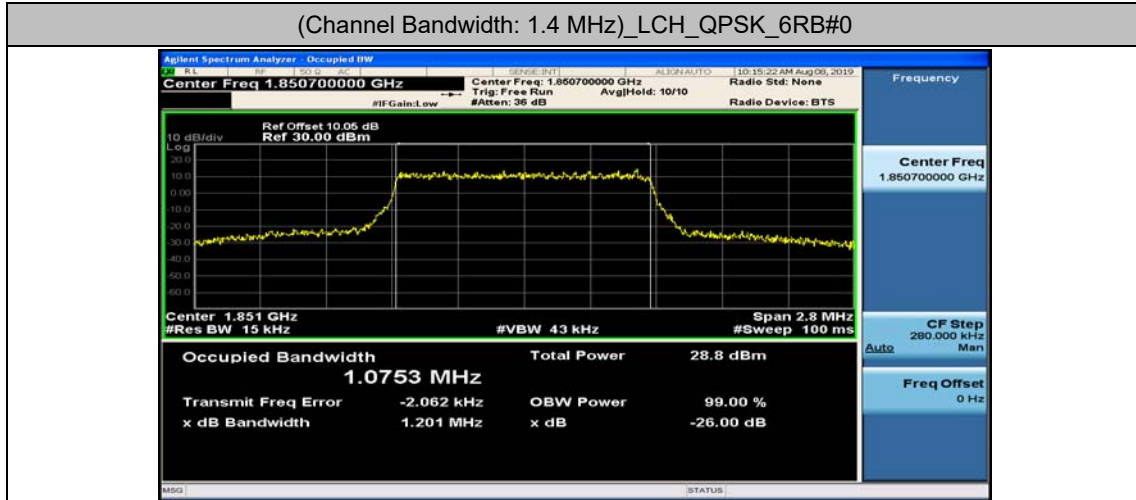

Test Graphs

Channel Bandwidth: 1.4 MHz