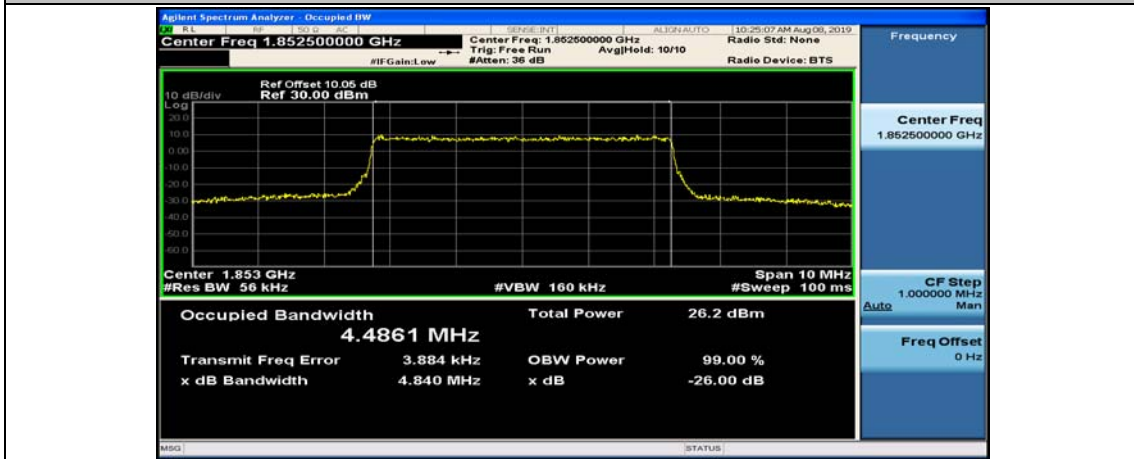

(Channel Bandwidth: 5 MHz)_LCH_16QAM_25RB#0