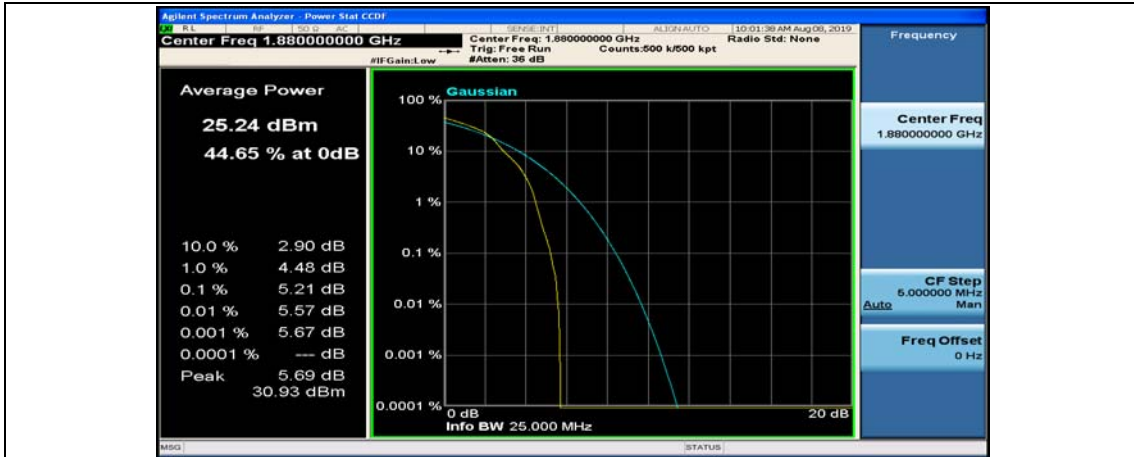

(Channel Bandwidth:20 MHz)_MCH_16QAM_1RB#99