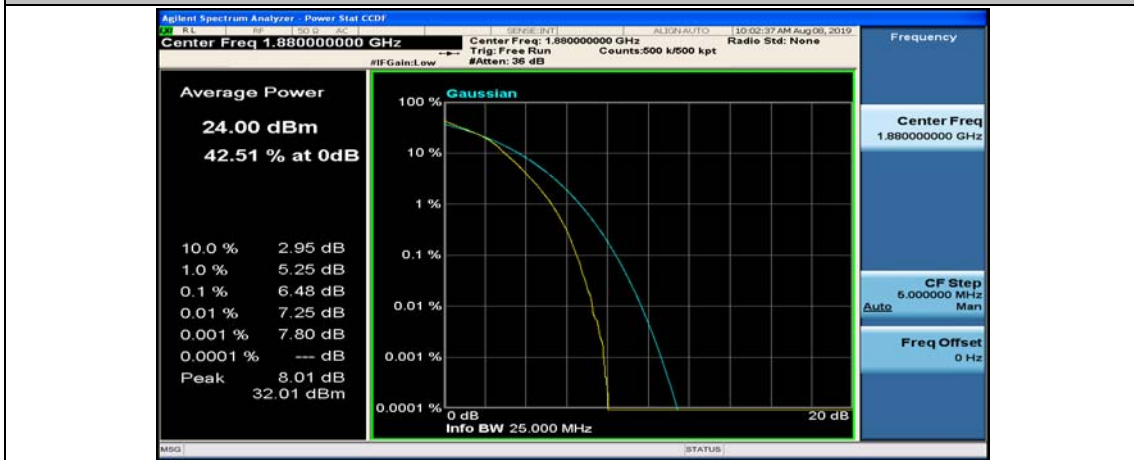

(Channel Bandwidth:20 MHz)_MCH_16QAM_1RB#99

(Channel Bandwidth:20 MHz)_MCH_16QAM_50RB#0

(Channel Bandwidth:20 MHz)_MCH_16QAM_50RB#25

(Channel Bandwidth:20 MHz)_MCH_16QAM_50RB#50

(Channel Bandwidth:20 MHz)_MCH_16QAM_100RB#0