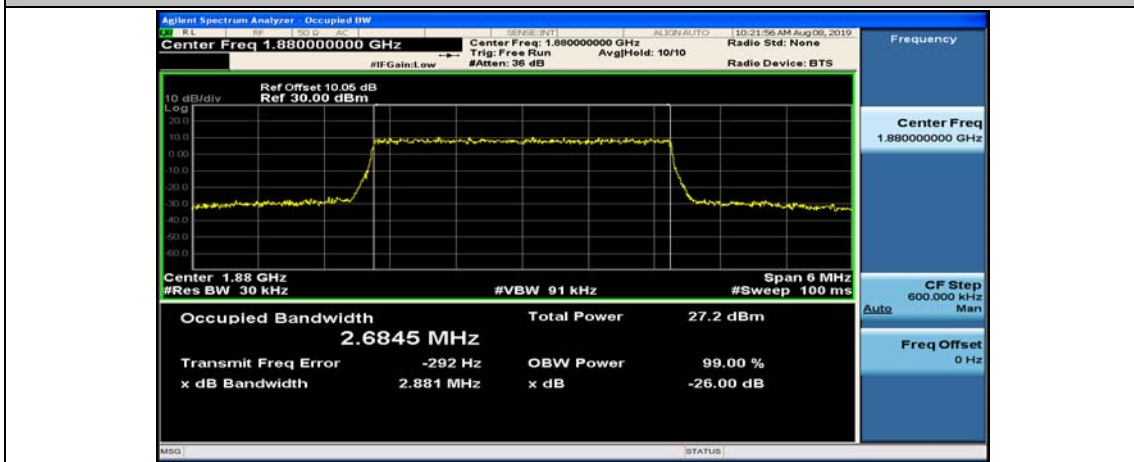

Test Graphs

Channel Bandwidth: 1.4 MHz

Channel Bandwidth: 3 MHz

(Channel Bandwidth: 3 MHz)_LCH_16QAM_15RB#0

(Channel Bandwidth: 3 MHz)_MCH_16QAM_15RB#0

(Channel Bandwidth: 3 MHz)_HCH_16QAM_15RB#0

Channel Bandwidth: 5 MHz