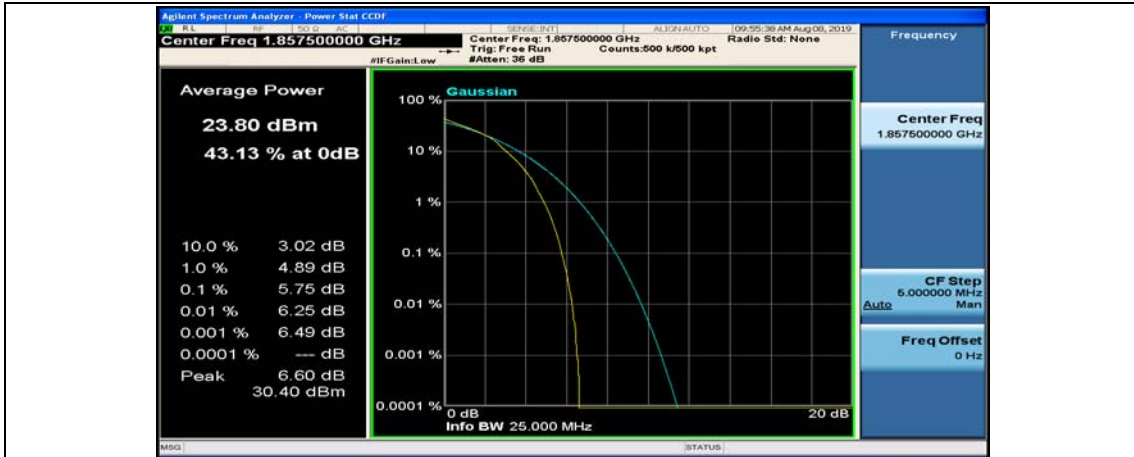

(Channel Bandwidth:15 MHz)_LCH_16QAM_37RB#0