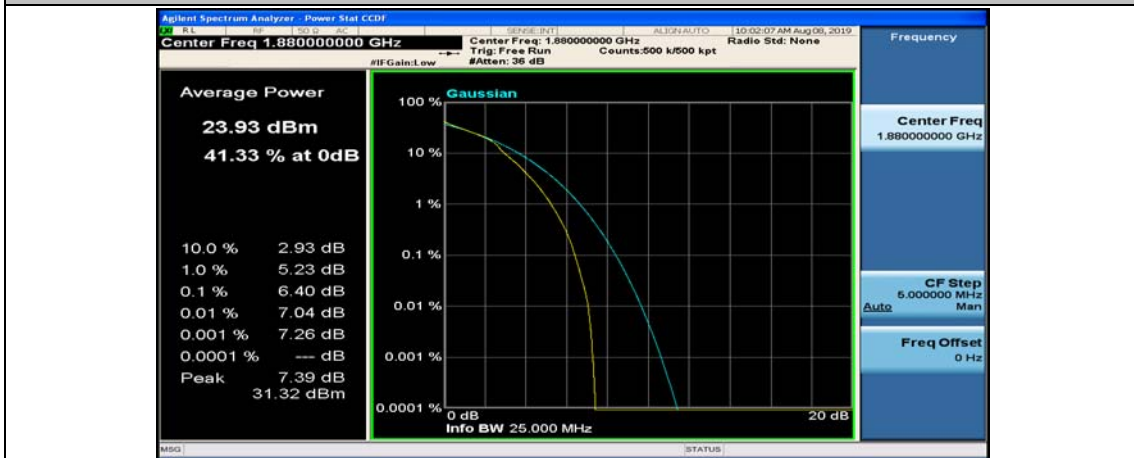

(Channel Bandwidth:20 MHz)_MCH_16QAM_50RB#0