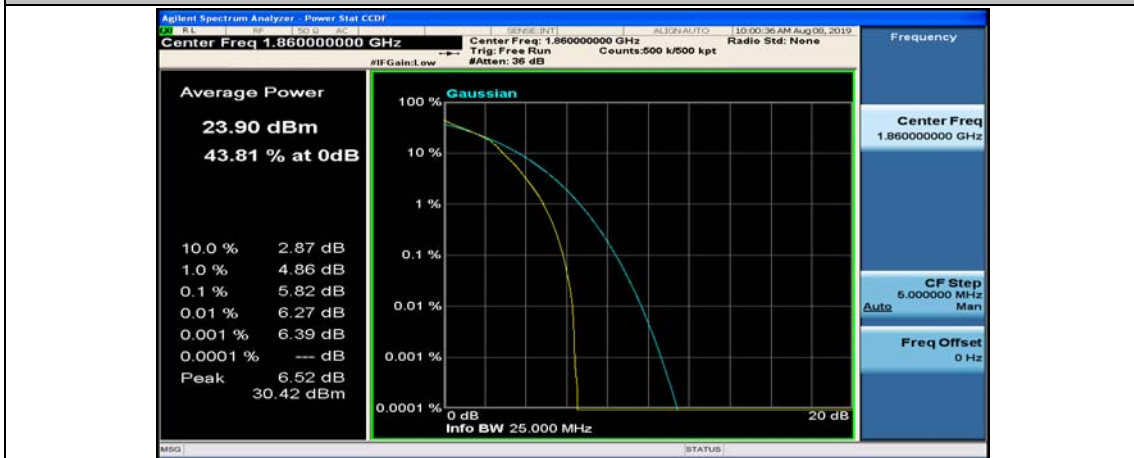

(Channel Bandwidth:20 MHz)_LCH_16QAM_50RB#25