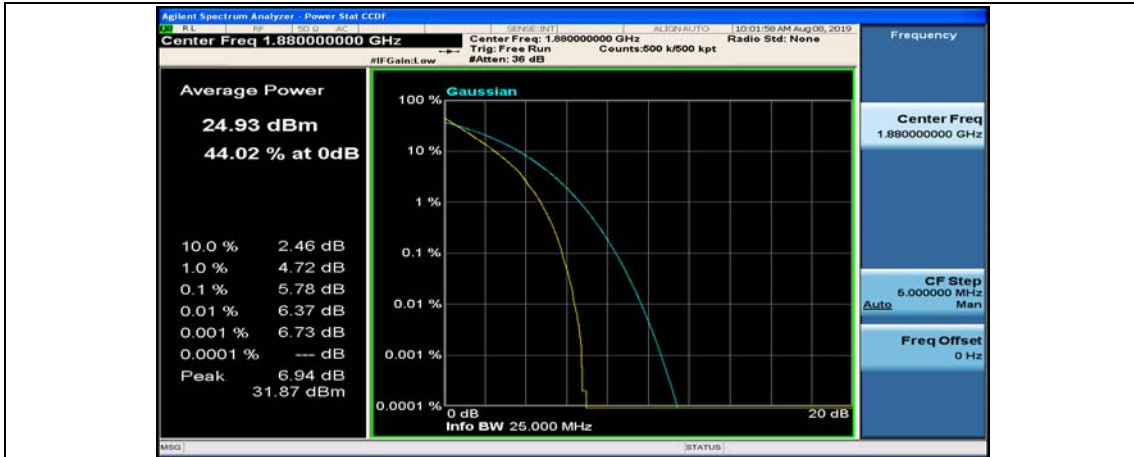

(Channel Bandwidth:20 MHz)_MCH_QPSK_50RB#50