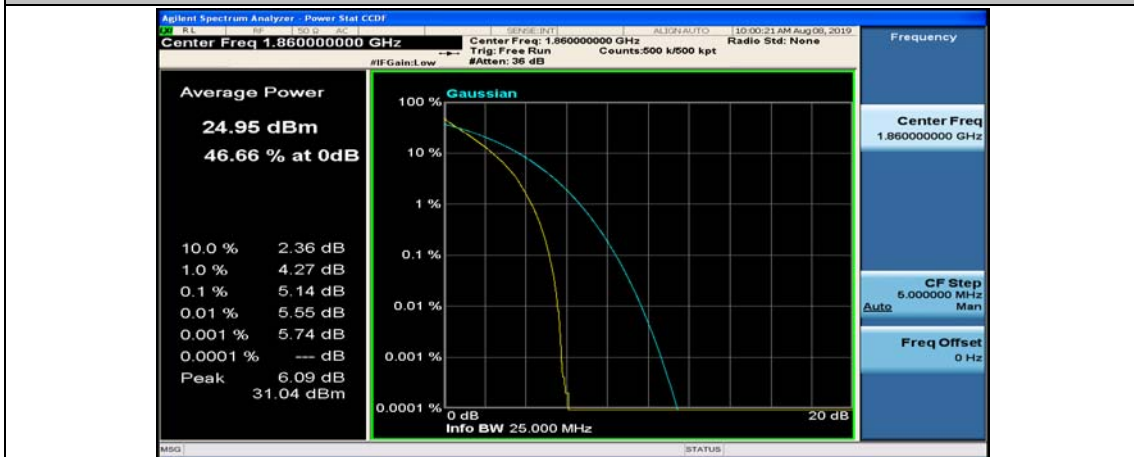

(Channel Bandwidth:20 MHz)_LCH_QPSK_50RB#50