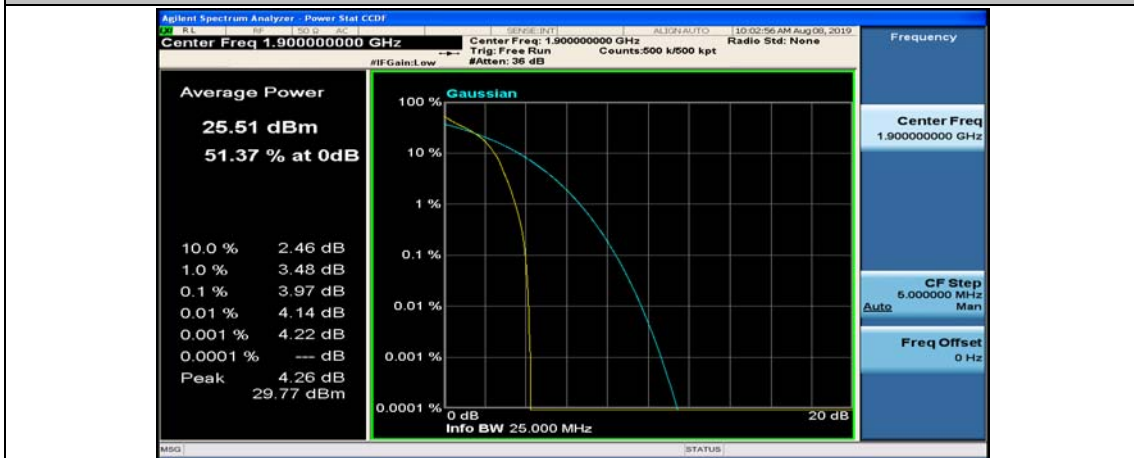

(Channel Bandwidth:20 MHz)_HCH_QPSK_1RB#99