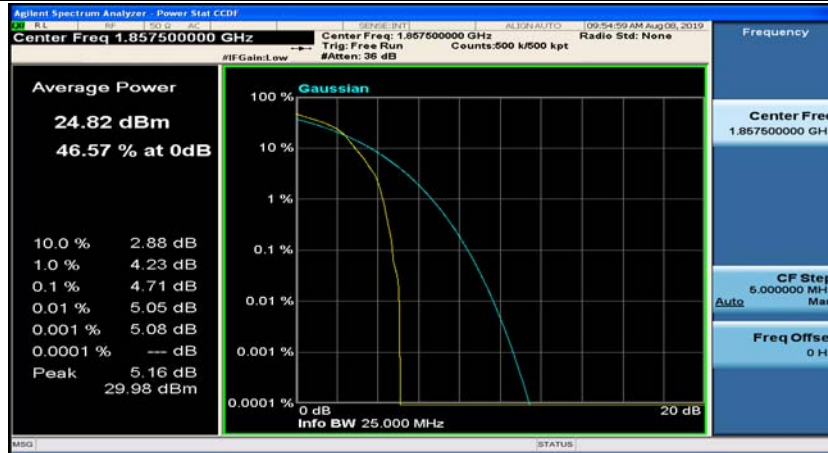

(Channel Bandwidth: 15 MHz)_HCH_QPSK_37RB#18

(Channel Bandwidth:15 MHz)_HCH_QPSK_37RB#38

(Channel Bandwidth:15 MHz)_HCH_QPSK_75RB#0

(Channel Bandwidth:15 MHz)_LCH_16QAM_1RB#0

(Channel Bandwidth:15 MHz)_LCH_16QAM_1RB#37