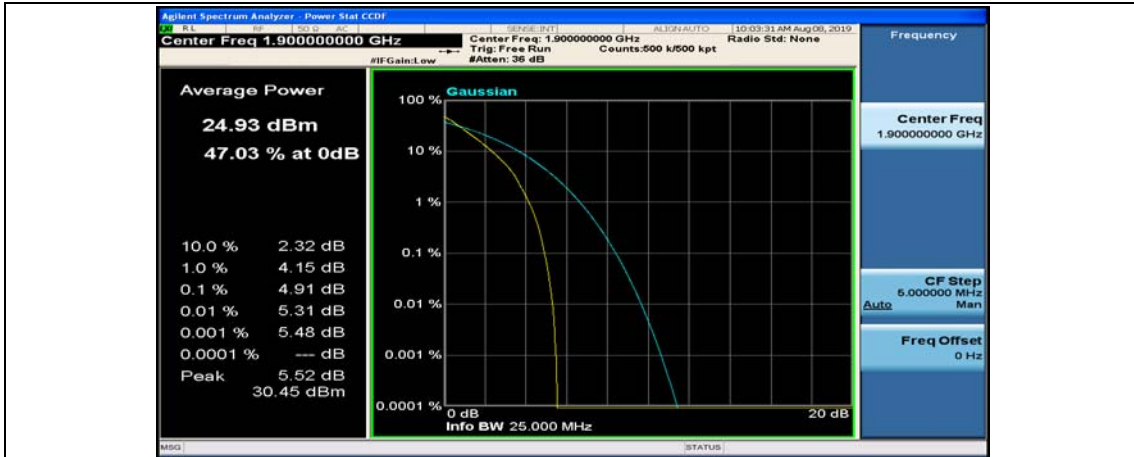

(Channel Bandwidth:20 MHz)_HCH_QPSK_1RB#49

(Channel Bandwidth:20 MHz)_HCH_QPSK_1RB#99

(Channel Bandwidth:20 MHz)_HCH_QPSK_50RB#0

(Channel Bandwidth:20 MHz)_HCH_QPSK_50RB#25

(Channel Bandwidth:20 MHz)_HCH_QPSK_50RB#50