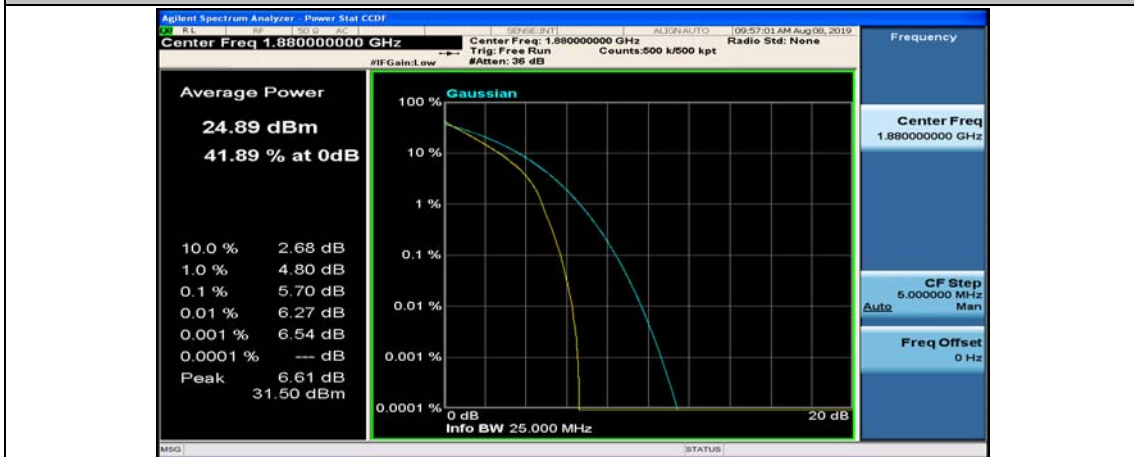

(Channel Bandwidth:15 MHz)_MCH_QPSK_1RB#37

(Channel Bandwidth:15 MHz)_MCH_QPSK_1RB#74

(Channel Bandwidth:15 MHz)_MCH_QPSK_37RB#0

(Channel Bandwidth:15 MHz)_MCH_QPSK_37RB#18

(Channel Bandwidth:15 MHz)_MCH_QPSK_37RB#38