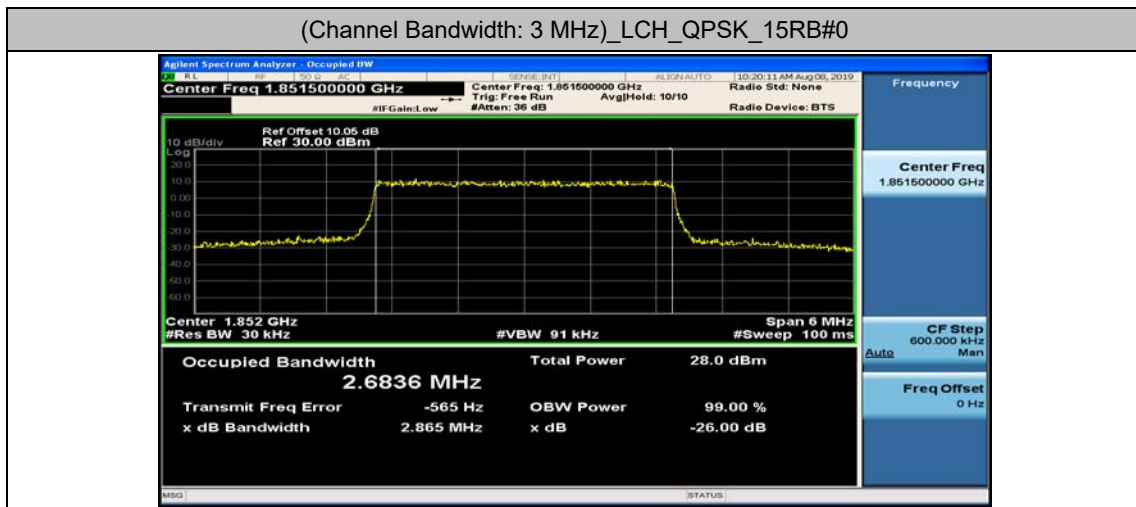

Channel Bandwidth: 3 MHz