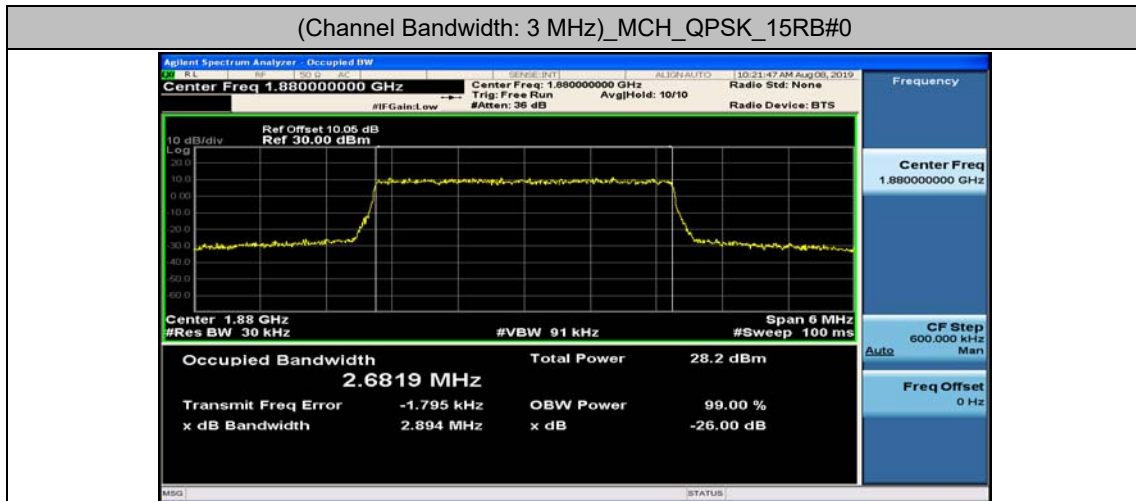

Channel Bandwidth: 3 MHz