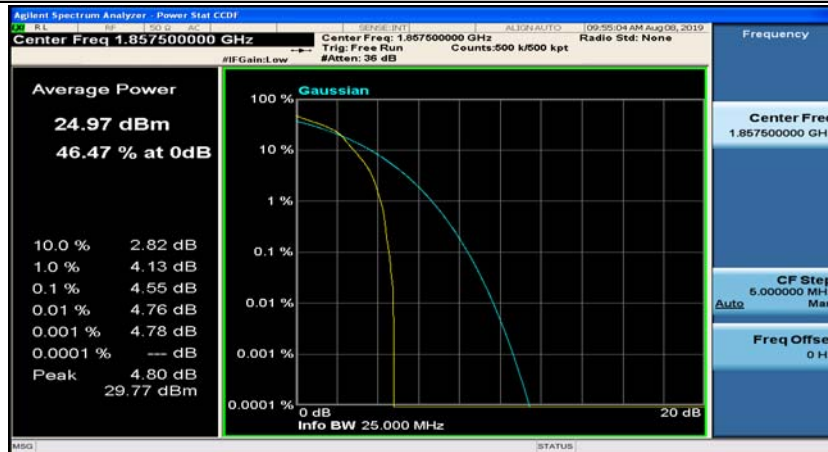

(Channel Bandwidth: 15 MHz)_HCH_QPSK_37RB#18

(Channel Bandwidth:15 MHz)_HCH_QPSK_37RB#38

(Channel Bandwidth:15 MHz)_HCH_QPSK_75RB#0

(Channel Bandwidth:15 MHz)_LCH_16QAM_1RB#0

(Channel Bandwidth:15 MHz)_LCH_16QAM_1RB#37