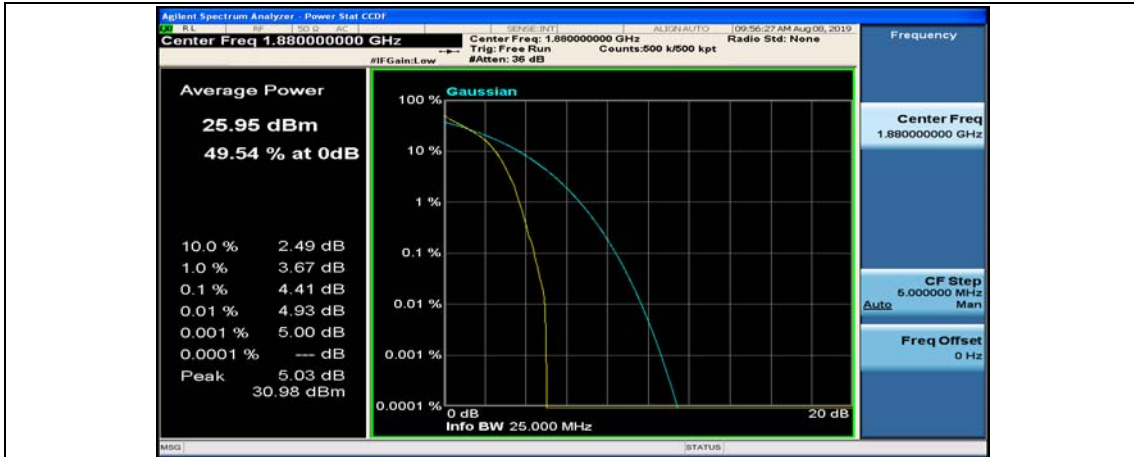

(Channel Bandwidth:15 MHz)_MCH_QPSK_1RB#74