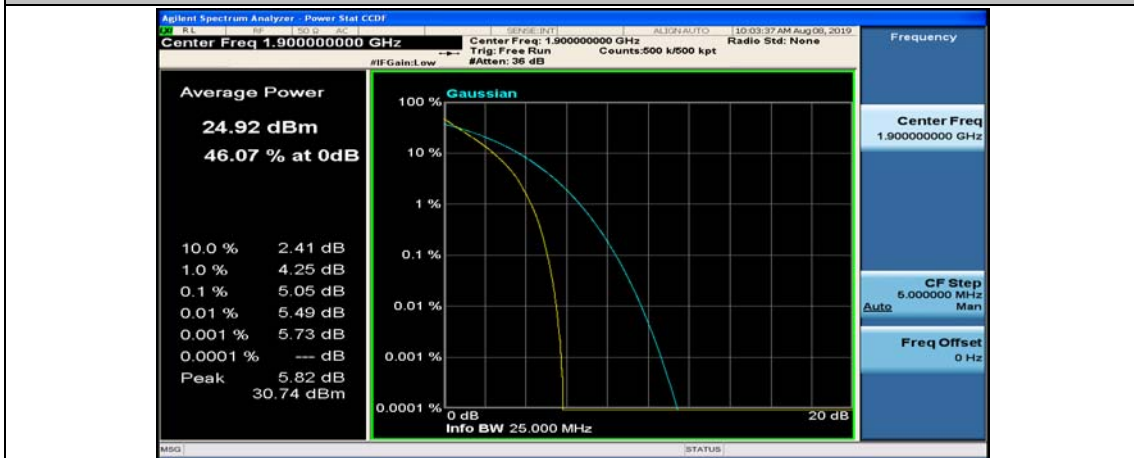

(Channel Bandwidth:20 MHz)_HCH_QPSK_1RB#49

(Channel Bandwidth:20 MHz)_HCH_QPSK_1RB#99

(Channel Bandwidth:20 MHz)_HCH_QPSK_50RB#0

(Channel Bandwidth:20 MHz)_HCH_QPSK_50RB#25

(Channel Bandwidth:20 MHz)_HCH_QPSK_50RB#50