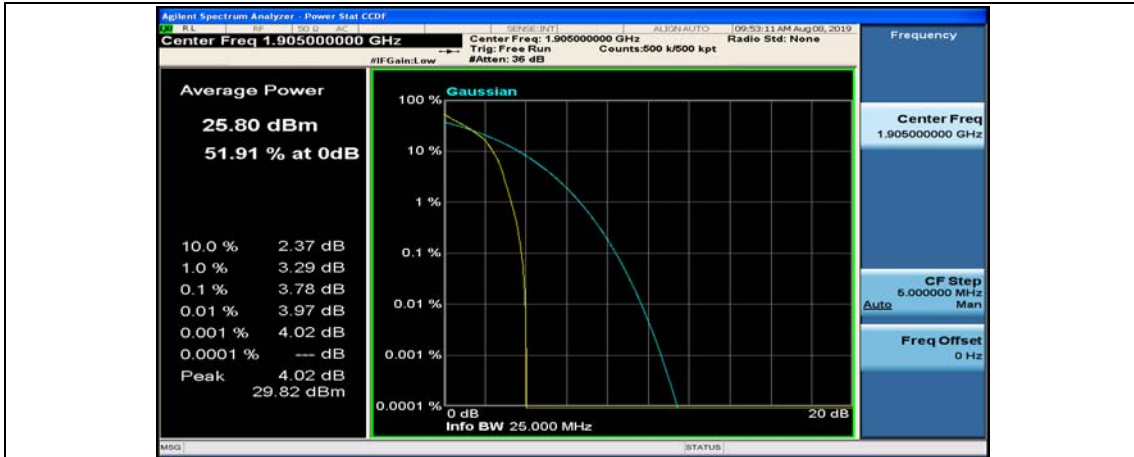

Channel Bandwidth: 10 MHz_MCH_QPSK_50RB#0

Channel Bandwidth: 10 MHz_HCH_QPSK_1RB#0

Channel Bandwidth: 10 MHz_HCH_QPSK_1RB#24

Channel Bandwidth: 10 MHz_LCH_16QAM_1RB#0

Channel Bandwidth: 10 MHz_LCH_16QAM_1RB#24