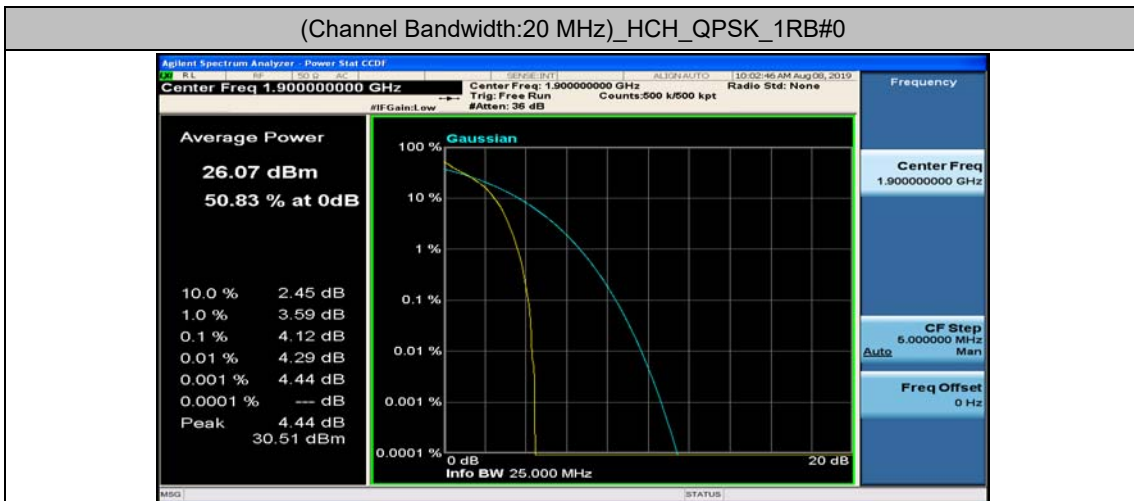

(Channel Bandwidth:20 MHz)_MCH_QPSK_50RB#0

(Channel Bandwidth:20 MHz)_MCH_QPSK_50RB#25

(Channel Bandwidth:20 MHz)_MCH_QPSK_50RB#50

(Channel Bandwidth:20 MHz)_MCH_QPSK_100RB#0

(Channel Bandwidth:20 MHz)_HCH_QPSK_1RB#0