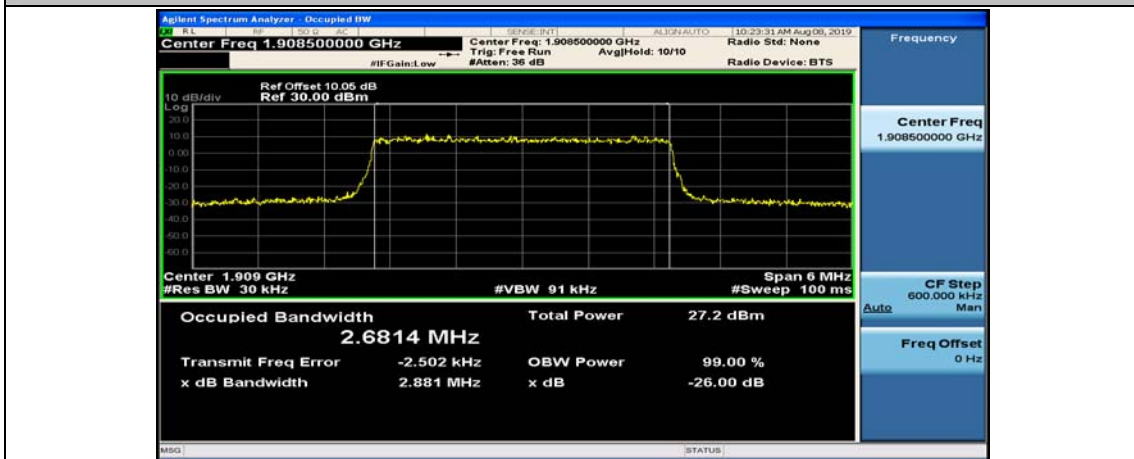

Channel Bandwidth: 20 MHz

Channel Bandwidth: 20 MHz						
Modulation	Channel	RB Configuration		Occupied Bandwidth (MHz)	26dB Bandwidth (MHz)	Verdict
		Size	Offset			
QPSK	LCH	100	0	17.869	18.72	PASS
	MCH	100	0	17.888	18.66	PASS
	HCH	100	0	17.860	18.61	PASS
16QAM	LCH	100	0	17.856	18.61	PASS
	MCH	100	0	17.872	18.69	PASS
	HCH	100	0	17.848	18.57	PASS

Test Graphs

Channel Bandwidth: 1.4 MHz

Channel Bandwidth: 3 MHz

(Channel Bandwidth: 3 MHz)_LCH_16QAM_15RB#0

(Channel Bandwidth: 3 MHz)_MCH_16QAM_15RB#0

(Channel Bandwidth: 3 MHz)_HCH_16QAM_15RB#0

Channel Bandwidth: 5 MHz