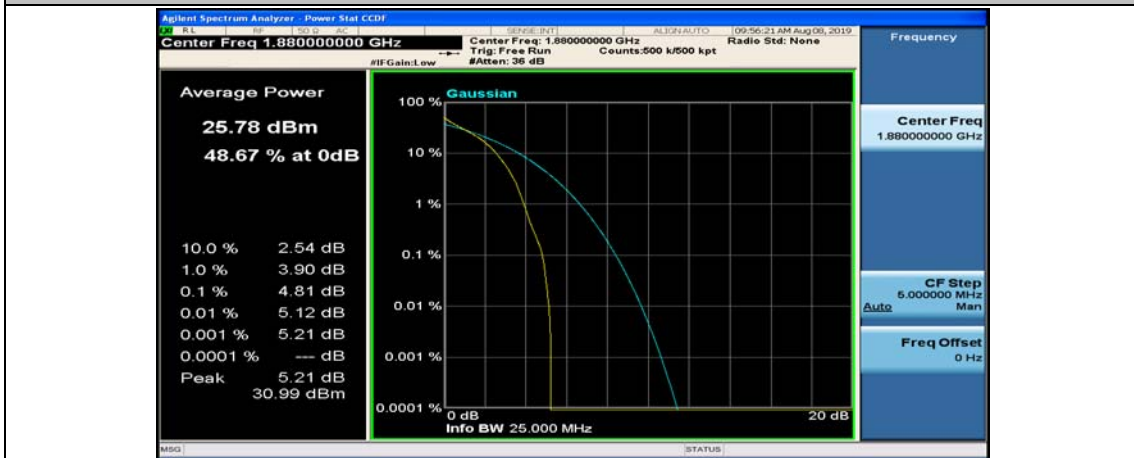

(Channel Bandwidth:15 MHz)_MCH_QPSK_1RB#37