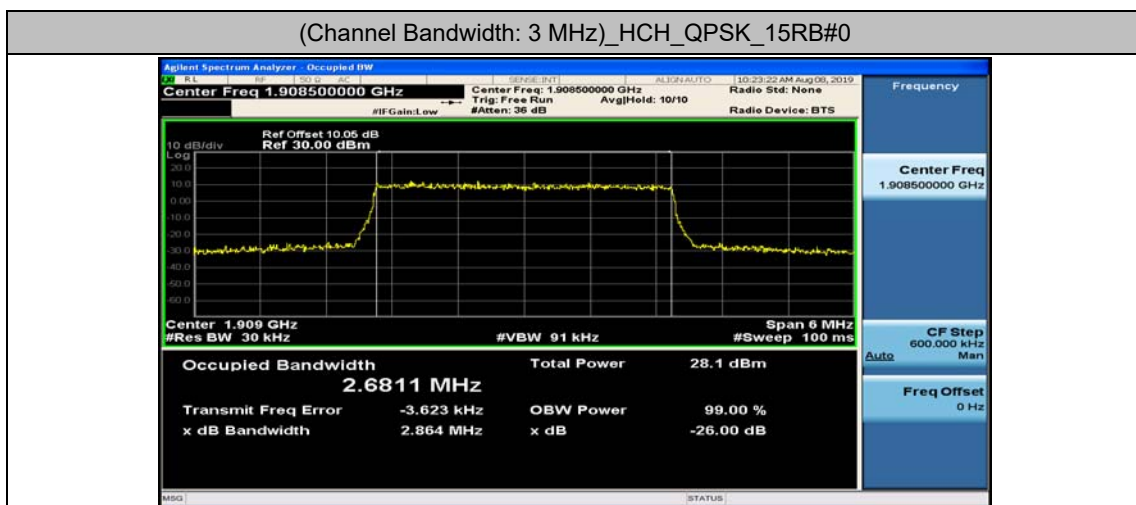

Channel Bandwidth: 3 MHz