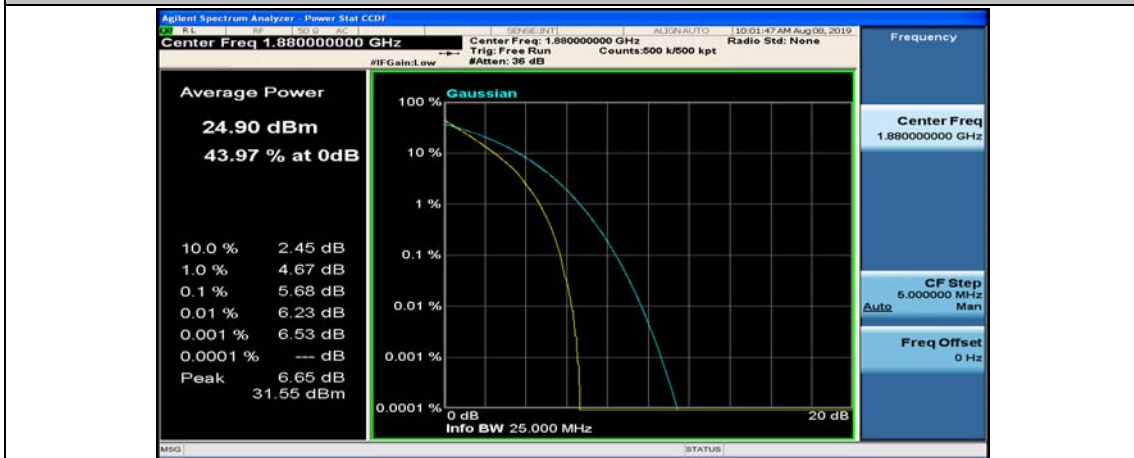

(Channel Bandwidth:20 MHz)_MCH_QPSK_50RB#0