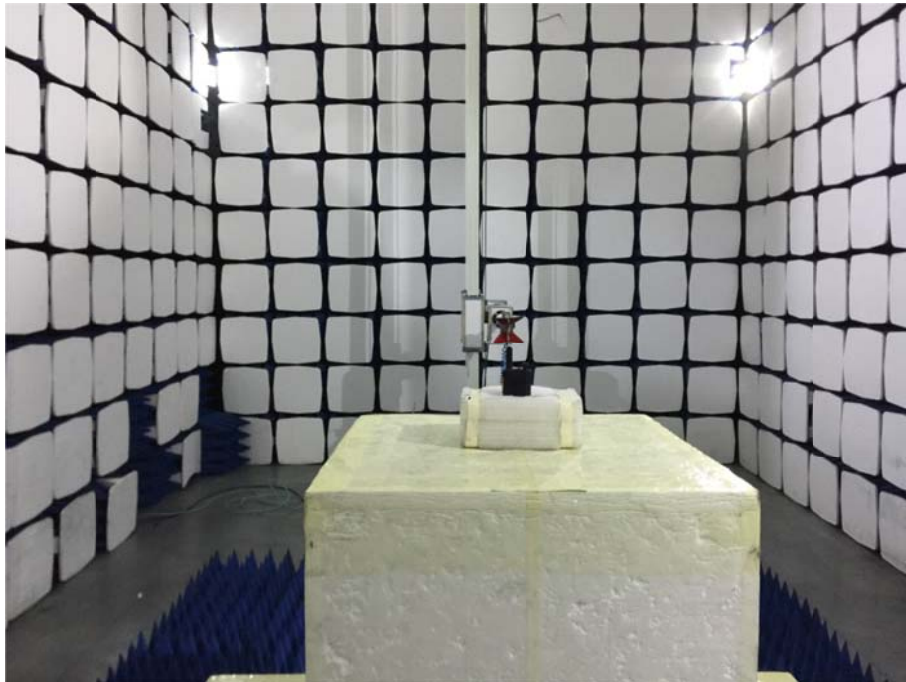


EXHIBIT 4 - TEST SETUP PHOTOGRAPHS

Radiation Emission Test Setup (Below 30MHz)

Radiation Emission Test Setup (30MHz to 1GHz)

Radiation Emission Test Setup (1GHz to 18GHz)

Radiation Emission Test Setup (Above 18GHz)

Extreme Condition Test Setup

Mobile Communication Test Setup