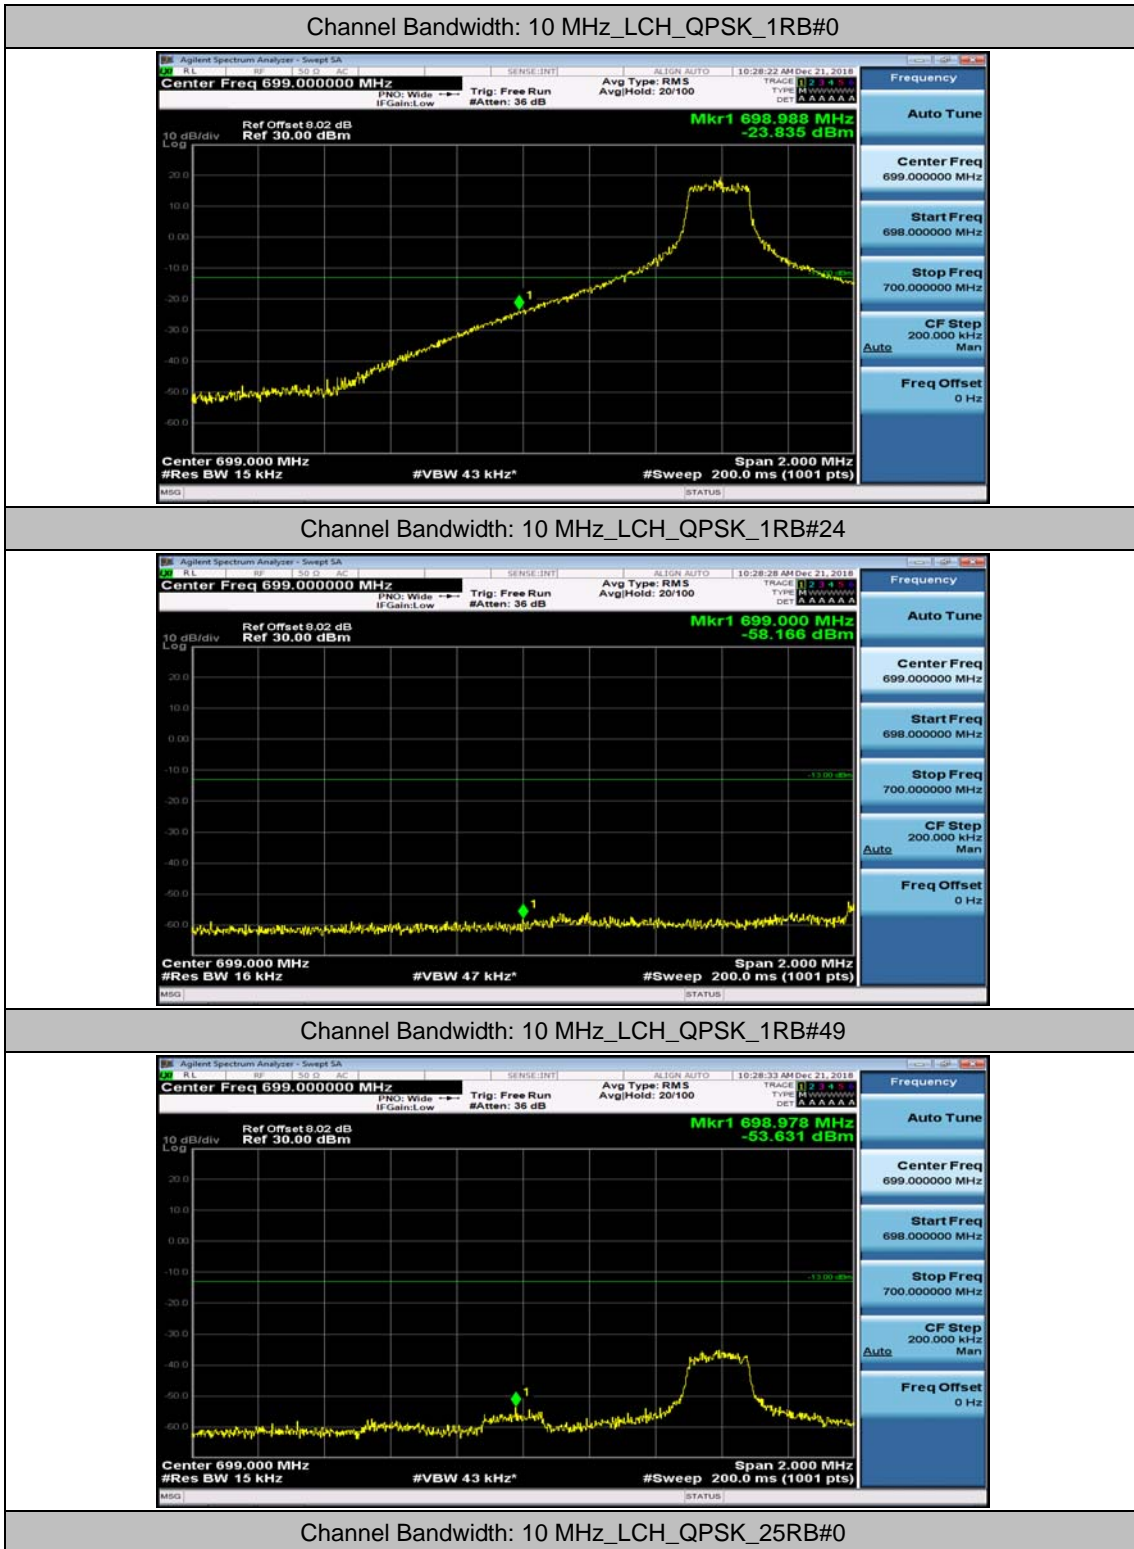

(Channel Bandwidth: 5 MHz)_HCH_16QAM_1RB#12

(Channel Bandwidth: 5 MHz)_HCH_16QAM_1RB#24

(Channel Bandwidth: 5 MHz)_HCH_16QAM_12RB#0

(Channel Bandwidth: 5 MHz)_HCH_16QAM_12RB#6

(Channel Bandwidth: 5 MHz)_HCH_16QAM_12RB#13

(Channel Bandwidth: 5 MHz)_HCH_16QAM_25RB#0

Channel Bandwidth: 10 MHz

Channel Bandwidth: 10 MHz_LCH_QPSK_25RB#12

Channel Bandwidth: 10 MHz_LCH_QPSK_25RB#25

Channel Bandwidth: 10 MHz_LCH_QPSK_50RB#0

Channel Bandwidth: 10 MHz_HCH_QPSK_1RB#0