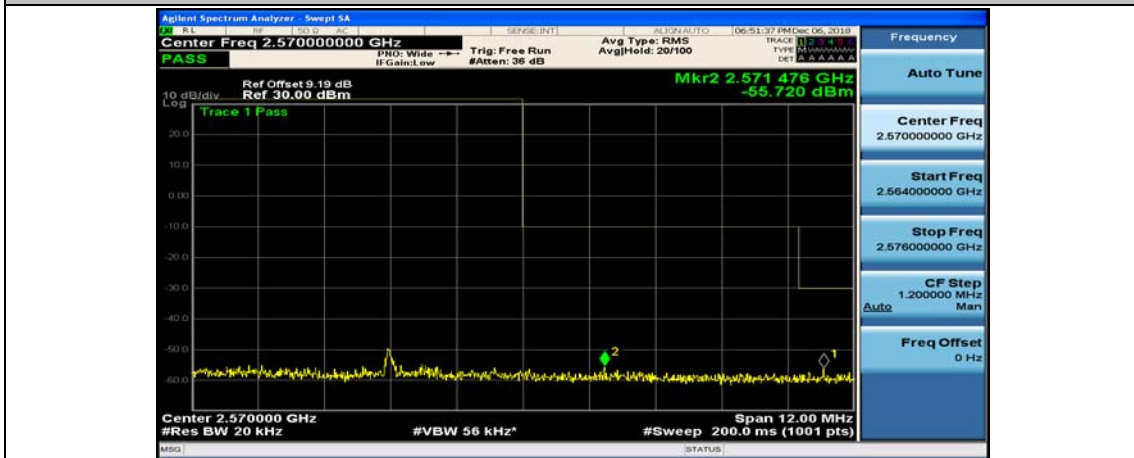

(Channel Bandwidth:20 MHz)_HCH_QPSK_1RB#49