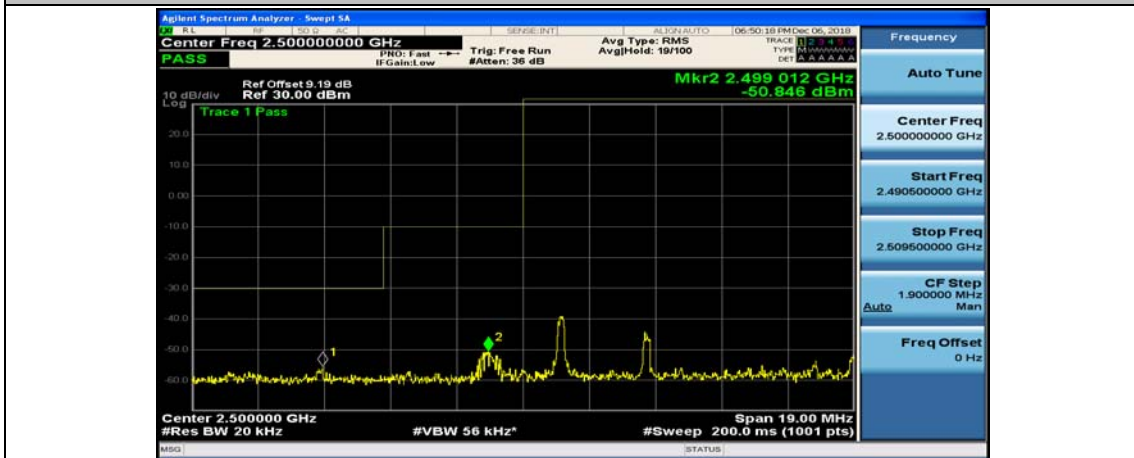

(Channel Bandwidth:20 MHz)_HCH_QPSK_100RB#0

(Channel Bandwidth:20 MHz)_LCH_16QAM_1RB#0

(Channel Bandwidth:20 MHz)_LCH_16QAM_1RB#49

(Channel Bandwidth:20 MHz)_LCH_16QAM_1RB#99

(Channel Bandwidth:20 MHz)_LCH_16QAM_50RB#0