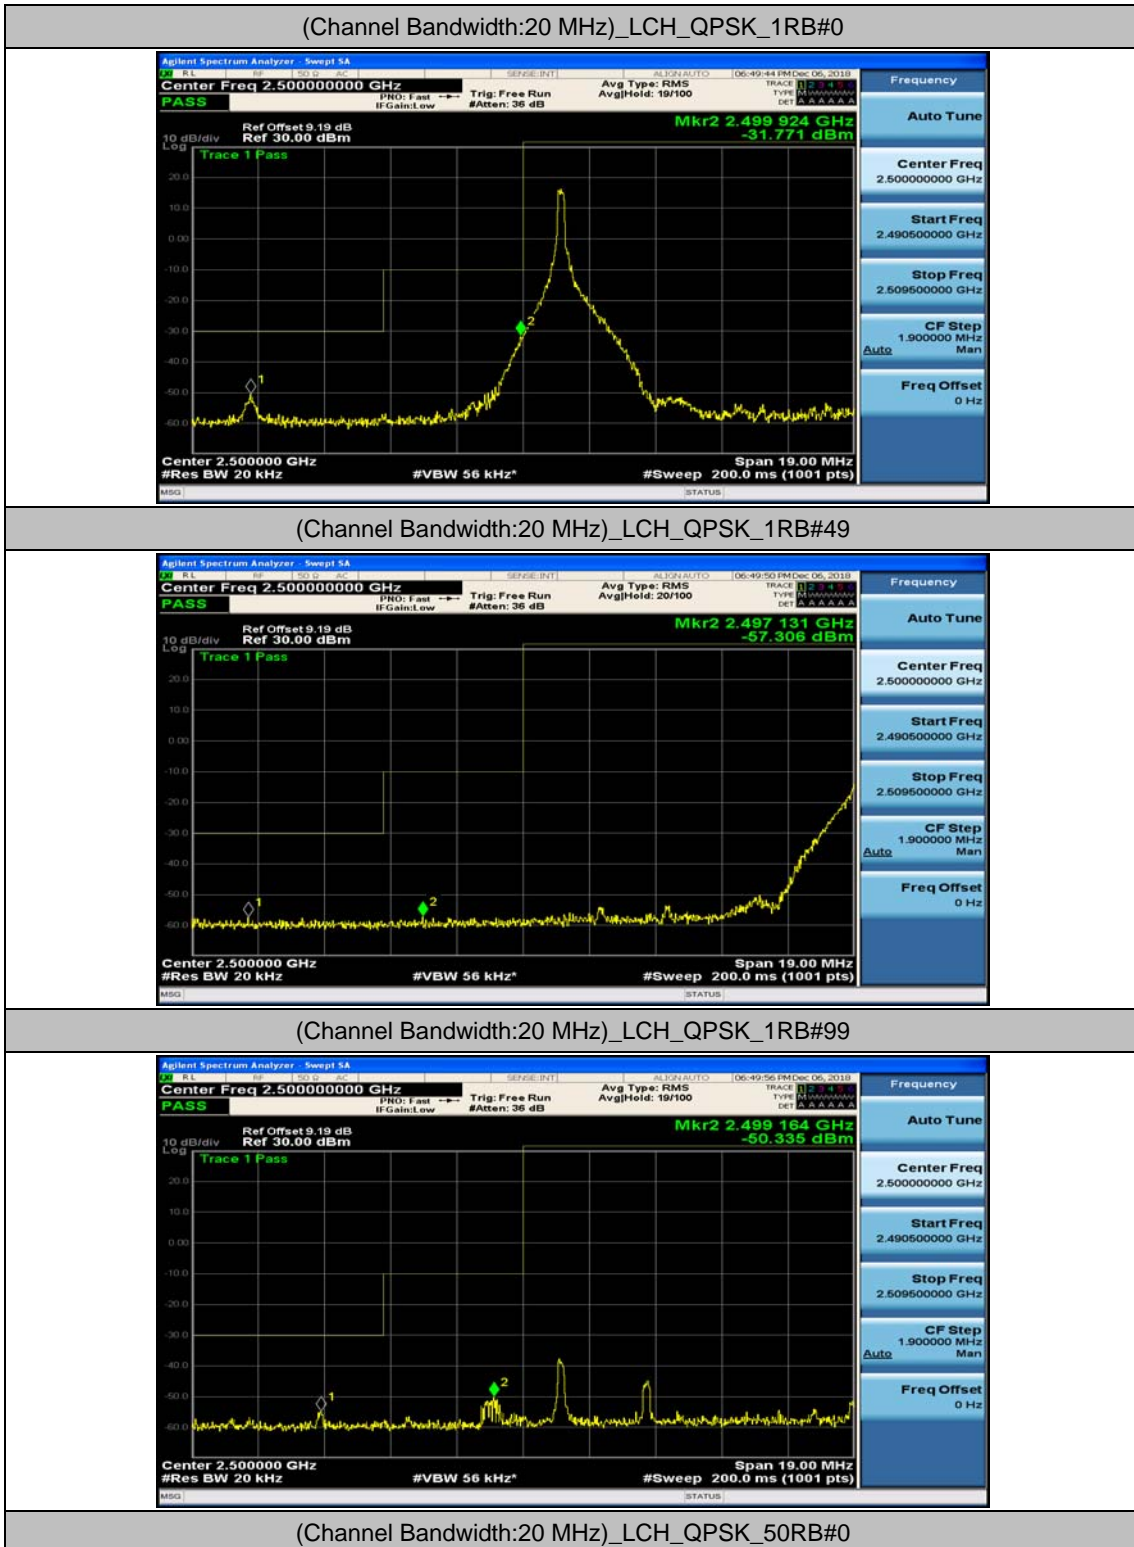

(Channel Bandwidth:15 MHz)_HCH_16QAM_1RB#37

(Channel Bandwidth:15 MHz)_HCH_16QAM_1RB#74

(Channel Bandwidth:15 MHz)_HCH_16QAM_37RB#0

(Channel Bandwidth:15 MHz)_HCH_16QAM_37RB#18

(Channel Bandwidth:15 MHz)_HCH_16QAM_37RB#38

(Channel Bandwidth:15 MHz)_HCH_16QAM_75RB#0

Channel Bandwidth: 20 MHz

(Channel Bandwidth:20 MHz)_LCH_QPSK_50RB#25

(Channel Bandwidth:20 MHz)_LCH_QPSK_50RB#50

(Channel Bandwidth:20 MHz)_LCH_QPSK_100RB#0

(Channel Bandwidth:20 MHz)_HCH_QPSK_1RB#0