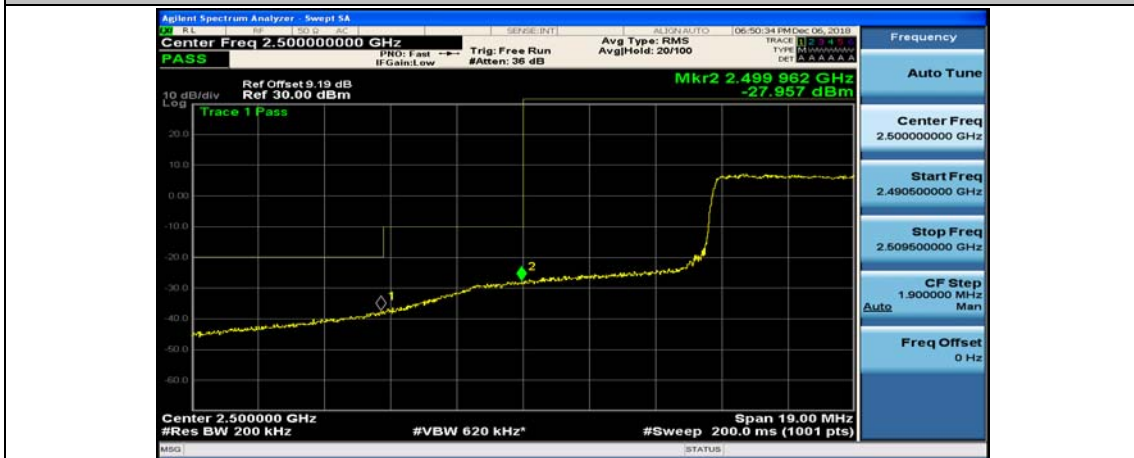

(Channel Bandwidth:15 MHz)_HCH_16QAM_75RB#0

Channel Bandwidth: 20 MHz

(Channel Bandwidth:20 MHz)_LCH_QPSK_50RB#25

(Channel Bandwidth:20 MHz)_LCH_QPSK_50RB#50

(Channel Bandwidth:20 MHz)_LCH_QPSK_100RB#0

(Channel Bandwidth:20 MHz)_HCH_QPSK_1RB#0