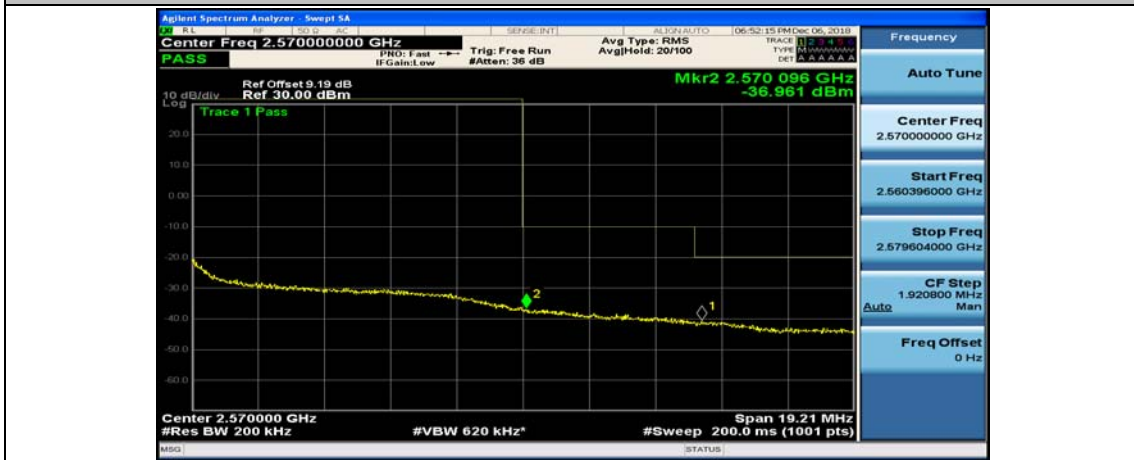

(Channel Bandwidth:20 MHz)_HCH_QPSK_50RB#0