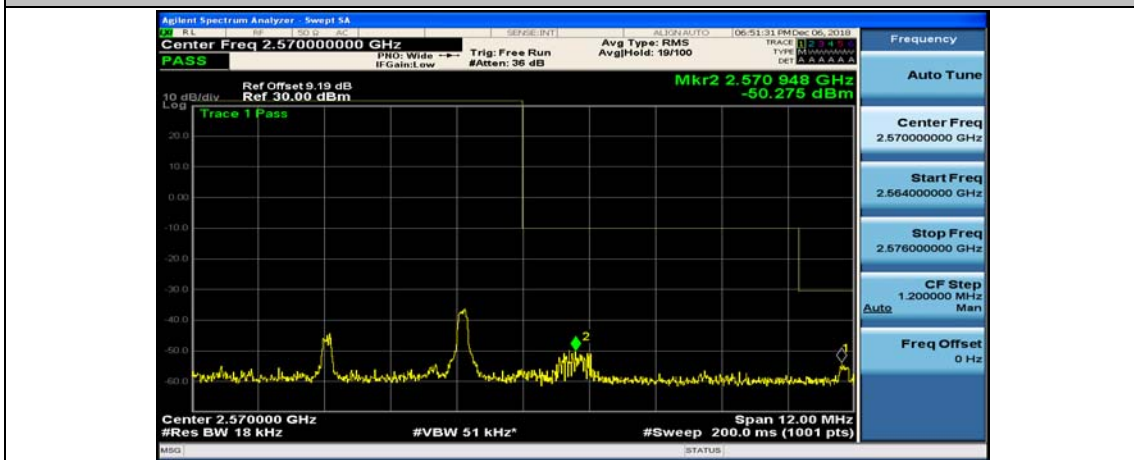

(Channel Bandwidth:15 MHz)_HCH_16QAM_75RB#0

Channel Bandwidth: 20 MHz

(Channel Bandwidth:20 MHz)_LCH_QPSK_50RB#25

(Channel Bandwidth:20 MHz)_LCH_QPSK_50RB#50

(Channel Bandwidth:20 MHz)_LCH_QPSK_100RB#0

(Channel Bandwidth:20 MHz)_HCH_QPSK_1RB#0