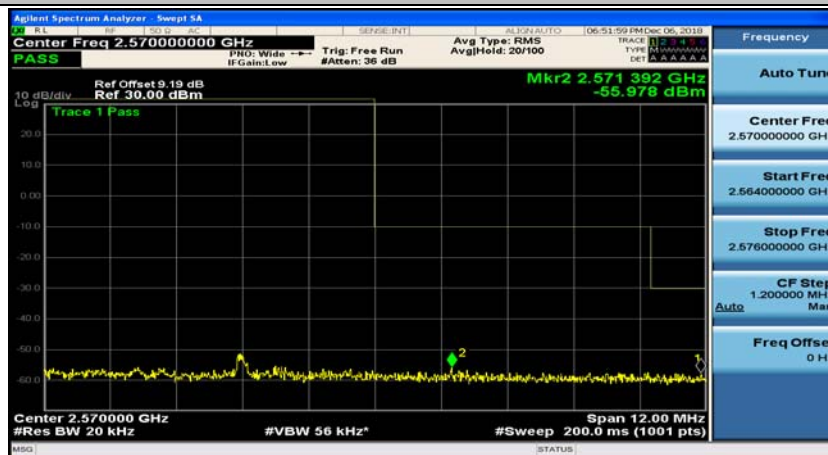

(Channel Bandwidth:20 MHz)_LCH_16QAM_50RB#25

(Channel Bandwidth:20 MHz)_LCH_16QAM_50RB#50

(Channel Bandwidth:20 MHz)_LCH_16QAM_100RB#0

(Channel Bandwidth:20 MHz)_HCH_16QAM_1RB#0

(Channel Bandwidth:20 MHz)_HCH_16QAM_1RB#49