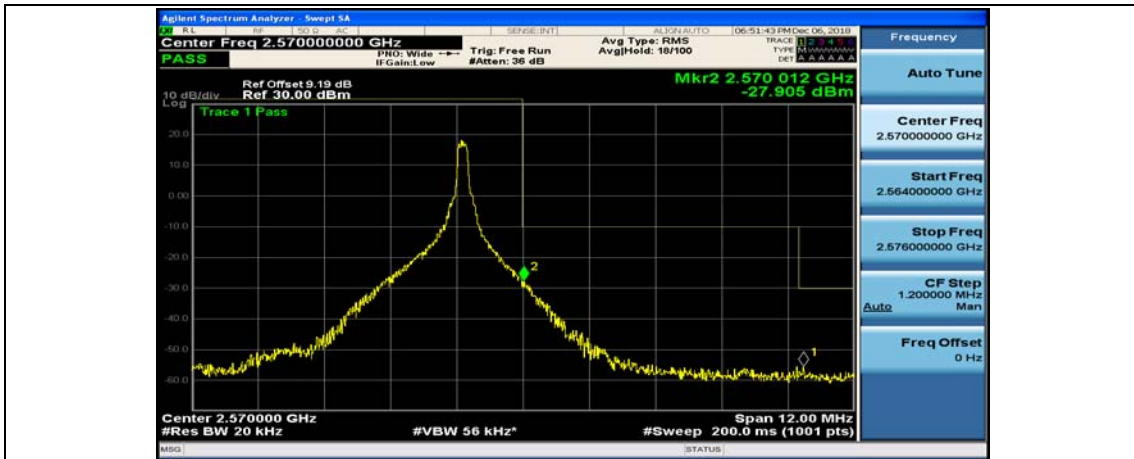

(Channel Bandwidth:20 MHz)_HCH_QPSK_1RB#99