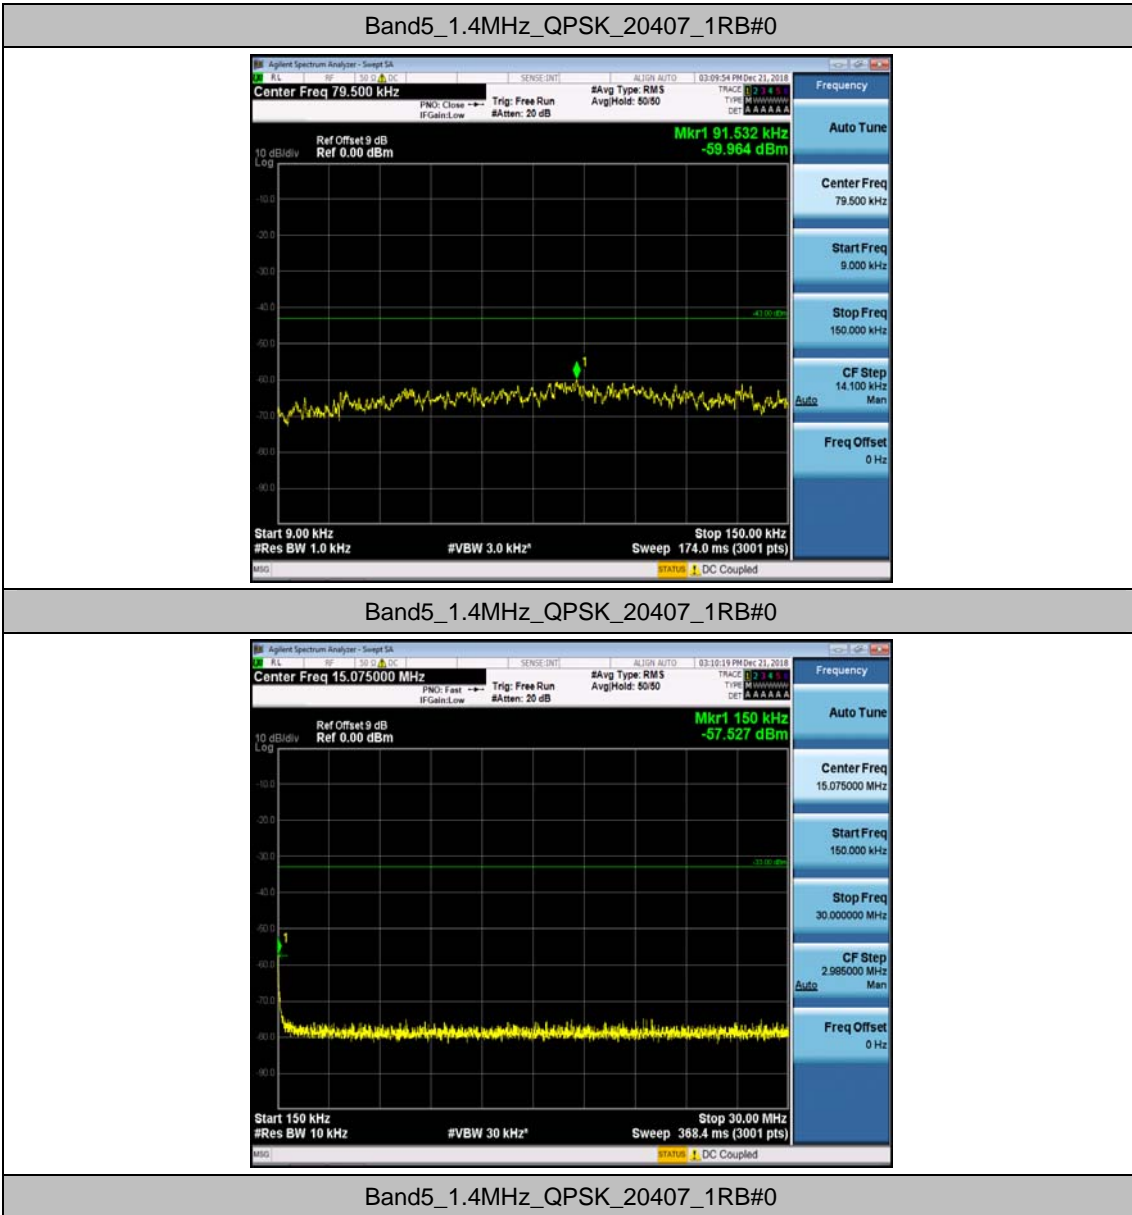

Test Graphs