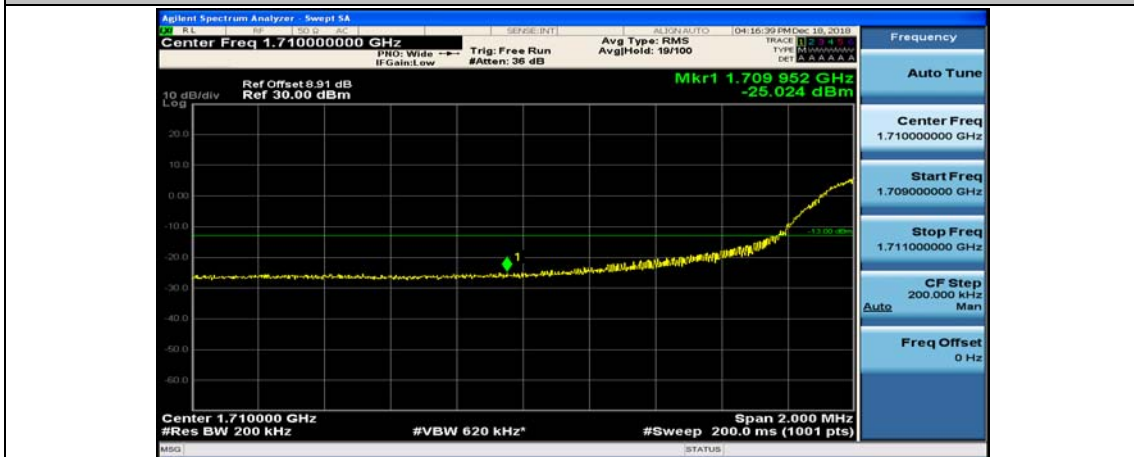

(Channel Bandwidth:15 MHz)_HCH_16QAM_37RB#38

(Channel Bandwidth:15 MHz)_HCH_16QAM_75RB#0

Channel Bandwidth: 20 MHz

(Channel Bandwidth:20 MHz)_LCH_QPSK_1RB#49

(Channel Bandwidth:20 MHz)_LCH_QPSK_1RB#99

(Channel Bandwidth:20 MHz)_LCH_QPSK_50RB#0