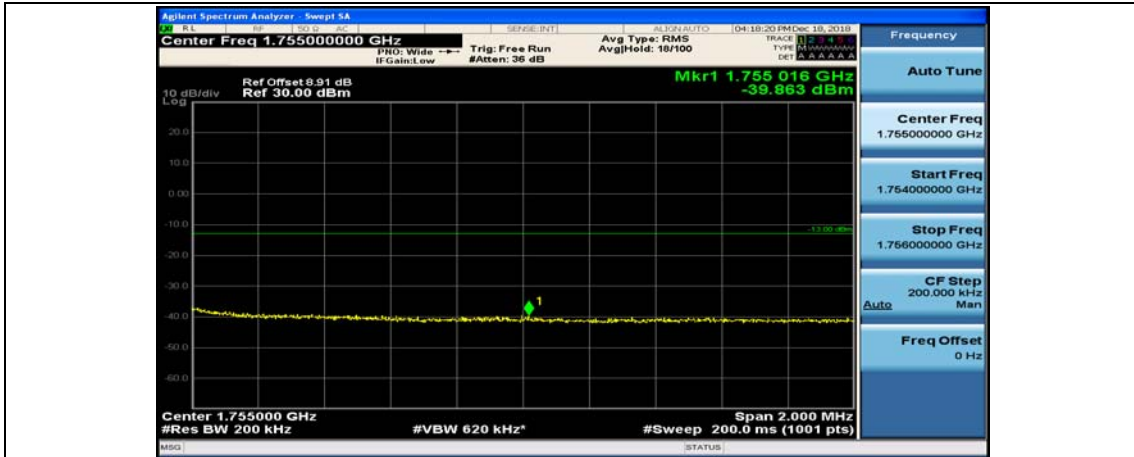

(Channel Bandwidth:20 MHz)_HCH_QPSK_50RB#0