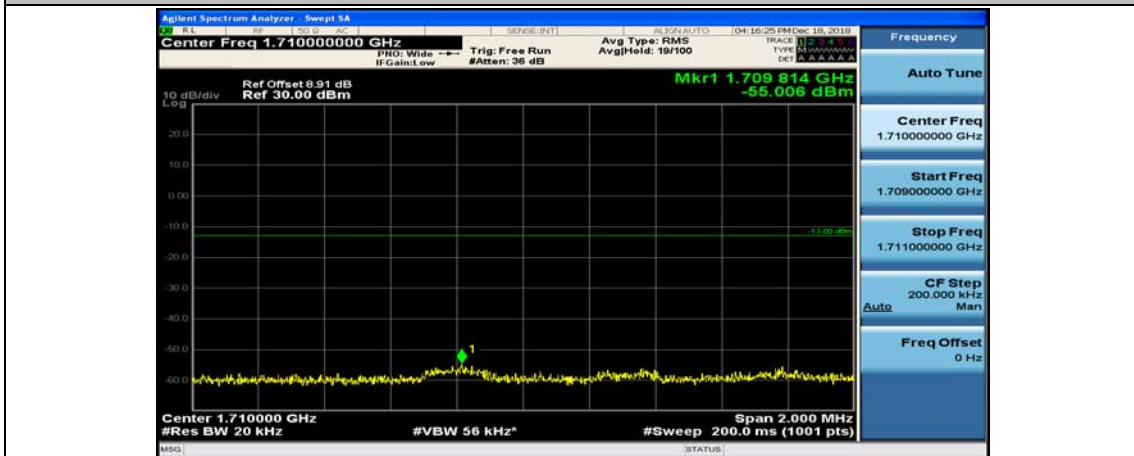

(Channel Bandwidth:20 MHz)_LCH_16QAM_1RB#49