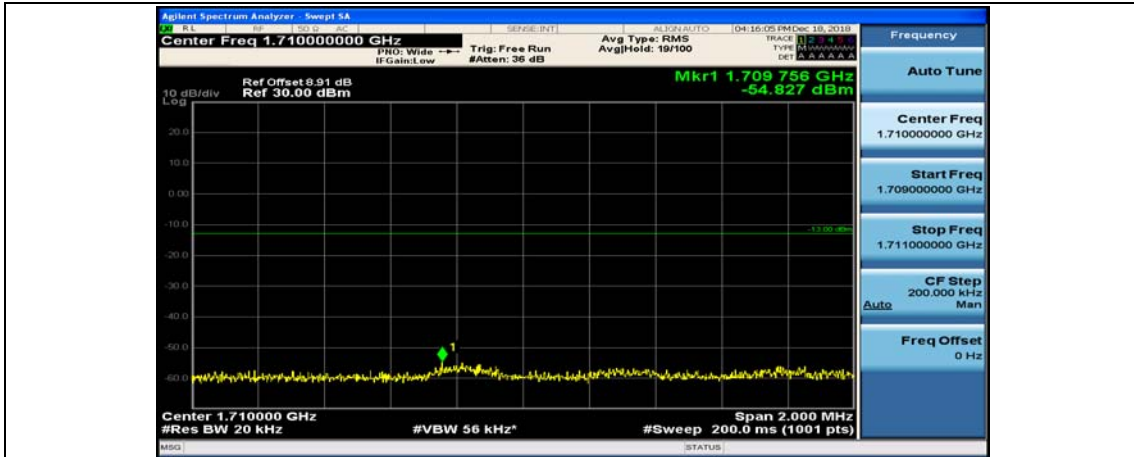

(Channel Bandwidth:15 MHz)_HCH_16QAM_37RB#38

(Channel Bandwidth:15 MHz)_HCH_16QAM_75RB#0

Channel Bandwidth: 20 MHz

(Channel Bandwidth:20 MHz)_LCH_QPSK_1RB#49

(Channel Bandwidth:20 MHz)_LCH_QPSK_1RB#99

(Channel Bandwidth:20 MHz)_LCH_QPSK_50RB#0