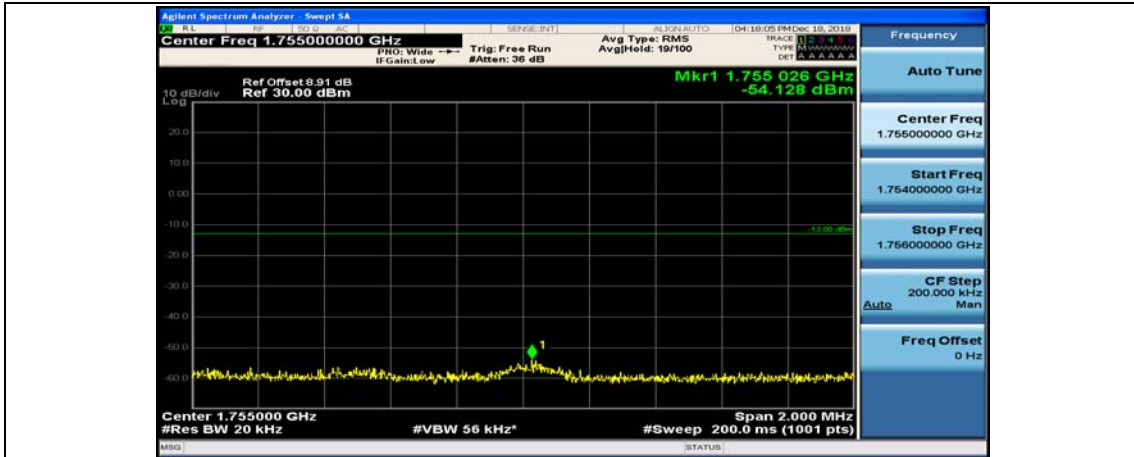

(Channel Bandwidth:20 MHz)_LCH_16QAM_50RB#50

(Channel Bandwidth:20 MHz)_LCH_16QAM_100RB#0

(Channel Bandwidth:20 MHz)_HCH_16QAM_1RB#0

(Channel Bandwidth:20 MHz)_HCH_16QAM_1RB#49

(Channel Bandwidth:20 MHz)_HCH_16QAM_1RB#99

(Channel Bandwidth:20 MHz)_HCH_16QAM_50RB#0

(Channel Bandwidth:20 MHz)_HCH_16QAM_50RB#25

(Channel Bandwidth:20 MHz)_HCH_16QAM_50RB#50

(Channel Bandwidth:20 MHz)_HCH_16QAM_100RB#0

Appendix E: Conducted Spurious Emission