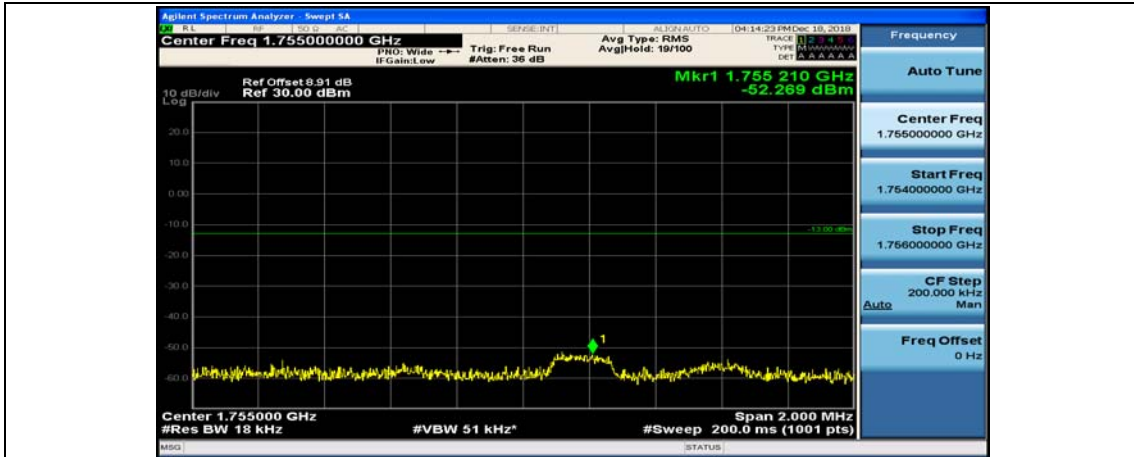

(Channel Bandwidth:15 MHz)_HCH_QPSK_1RB#37