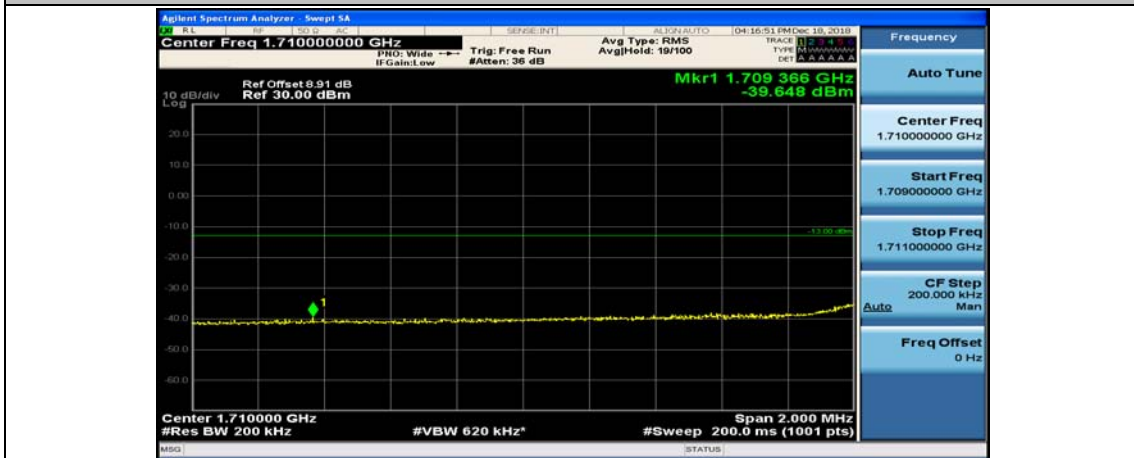

(Channel Bandwidth:20 MHz)_LCH_QPSK_50RB#50