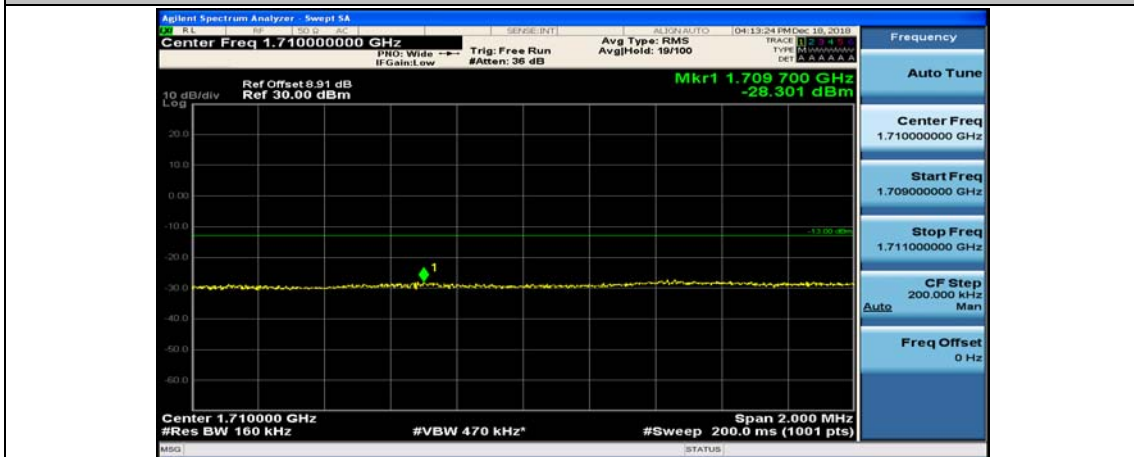

Channel Bandwidth: 10 MHz_HCH_16QAM_25RB#25

Channel Bandwidth: 10 MHz_HCH_16QAM_50RB#0

Channel Bandwidth: 15 MHz

(Channel Bandwidth:15 MHz)_LCH_QPSK_37RB#0

(Channel Bandwidth:15 MHz)_LCH_QPSK_37RB#18

(Channel Bandwidth:15 MHz)_LCH_QPSK_37RB#38