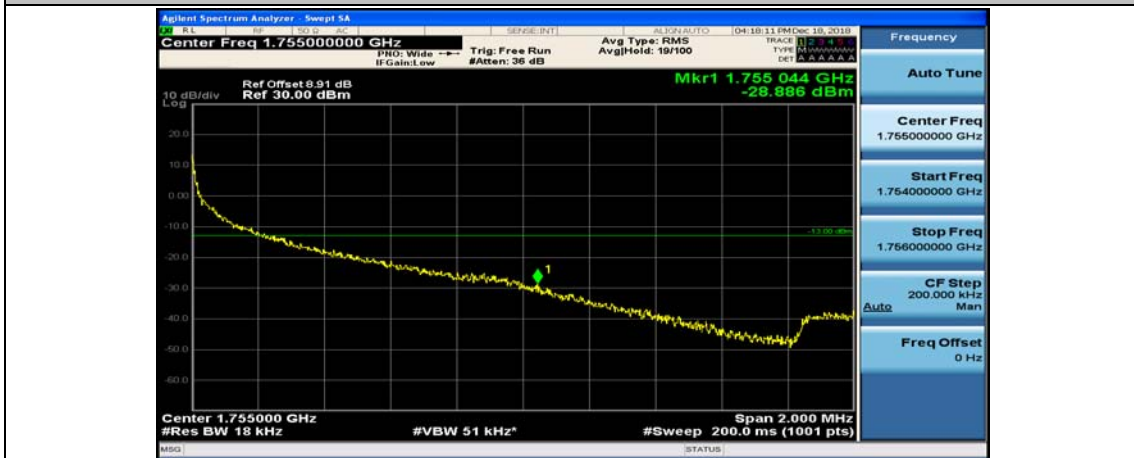

(Channel Bandwidth:20 MHz)_LCH_16QAM_50RB#50

(Channel Bandwidth:20 MHz)_LCH_16QAM_100RB#0

(Channel Bandwidth:20 MHz)_HCH_16QAM_1RB#0

(Channel Bandwidth:20 MHz)_HCH_16QAM_1RB#49

(Channel Bandwidth:20 MHz)_HCH_16QAM_1RB#99

(Channel Bandwidth:20 MHz)_HCH_16QAM_50RB#0

(Channel Bandwidth:20 MHz)_HCH_16QAM_50RB#25

(Channel Bandwidth:20 MHz)_HCH_16QAM_50RB#50

(Channel Bandwidth:20 MHz)_HCH_16QAM_100RB#0

Appendix E: Conducted Spurious Emission