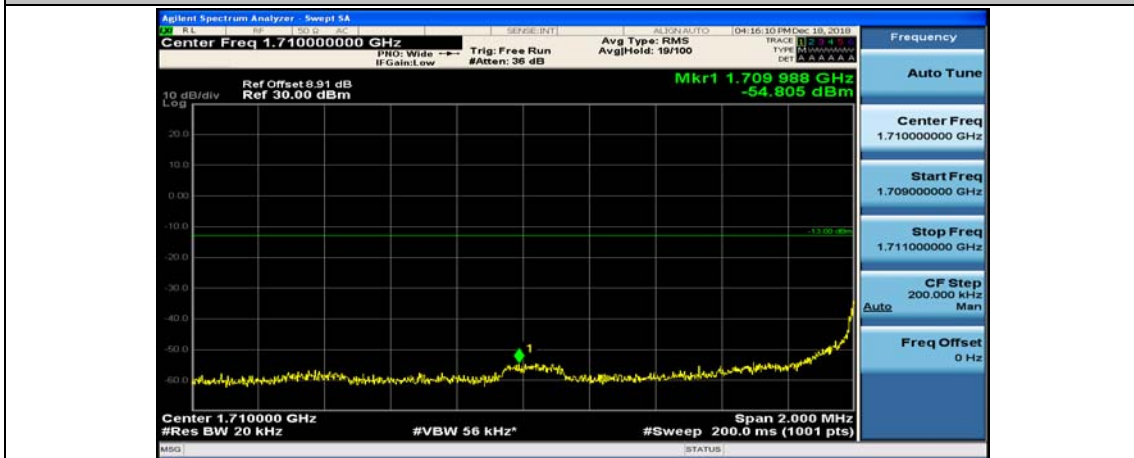

(Channel Bandwidth:15 MHz)_HCH_16QAM_37RB#38

(Channel Bandwidth:15 MHz)_HCH_16QAM_75RB#0

Channel Bandwidth: 20 MHz

(Channel Bandwidth:20 MHz)_LCH_QPSK_1RB#49

(Channel Bandwidth:20 MHz)_LCH_QPSK_1RB#99

(Channel Bandwidth:20 MHz)_LCH_QPSK_50RB#0