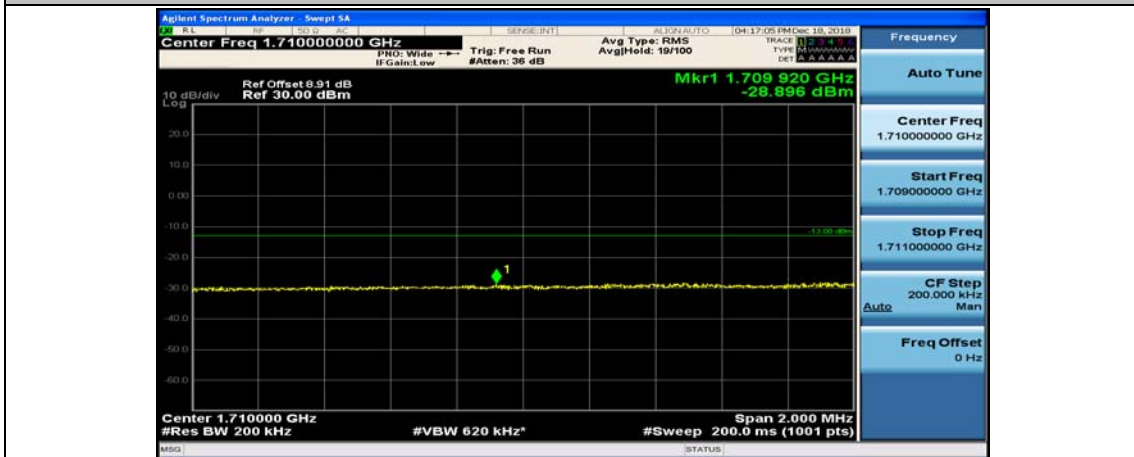

(Channel Bandwidth:20 MHz)_LCH_16QAM_1RB#0

(Channel Bandwidth:20 MHz)_LCH_16QAM_1RB#49

(Channel Bandwidth:20 MHz)_LCH_16QAM_1RB#99

(Channel Bandwidth:20 MHz)_LCH_16QAM_50RB#0

(Channel Bandwidth:20 MHz)_LCH_16QAM_50RB#25