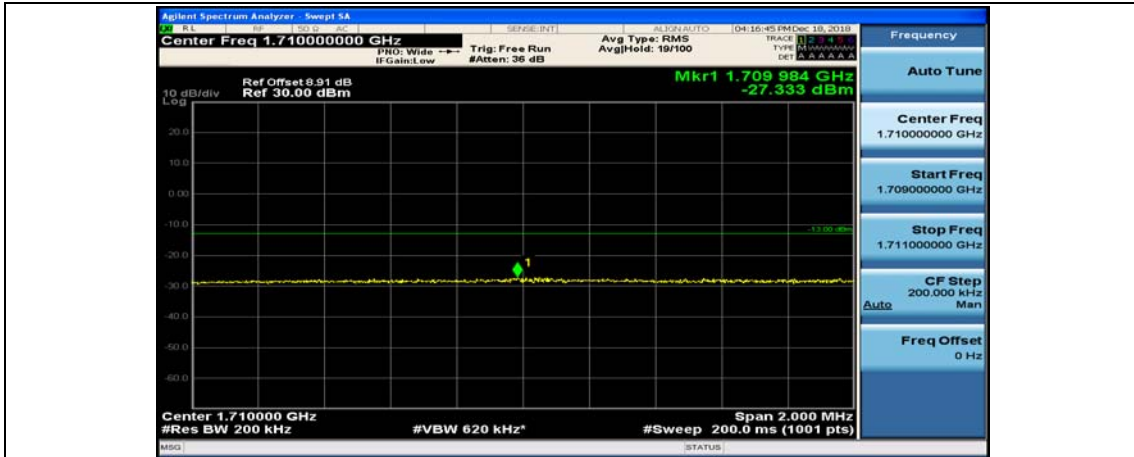

(Channel Bandwidth:20 MHz)_LCH_QPSK_50RB#25