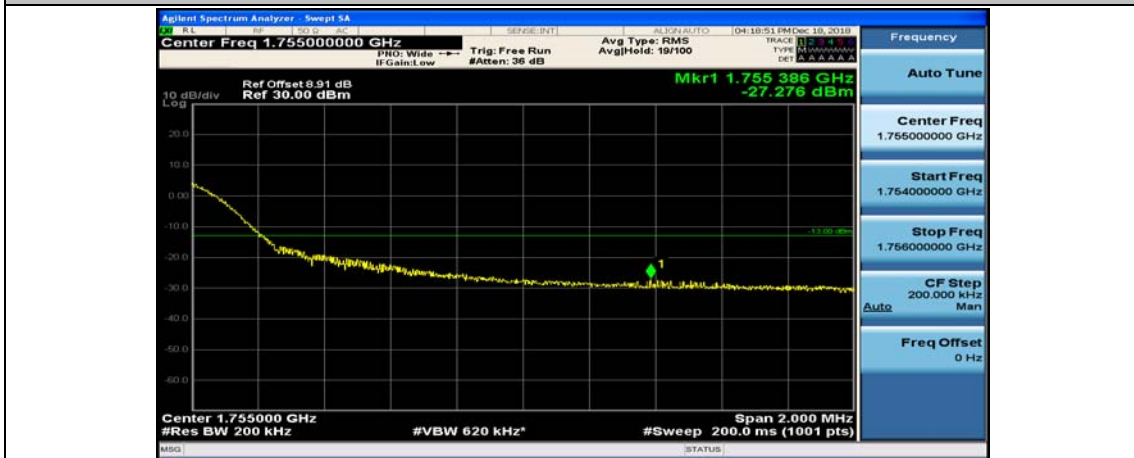

(Channel Bandwidth:20 MHz)_LCH_16QAM_50RB#50

(Channel Bandwidth:20 MHz)_LCH_16QAM_100RB#0

(Channel Bandwidth:20 MHz)_HCH_16QAM_1RB#0

(Channel Bandwidth:20 MHz)_HCH_16QAM_1RB#49

(Channel Bandwidth:20 MHz)_HCH_16QAM_1RB#99

(Channel Bandwidth:20 MHz)_HCH_16QAM_50RB#0

(Channel Bandwidth:20 MHz)_HCH_16QAM_50RB#25

(Channel Bandwidth:20 MHz)_HCH_16QAM_50RB#50

(Channel Bandwidth:20 MHz)_HCH_16QAM_100RB#0

Appendix E: Conducted Spurious Emission