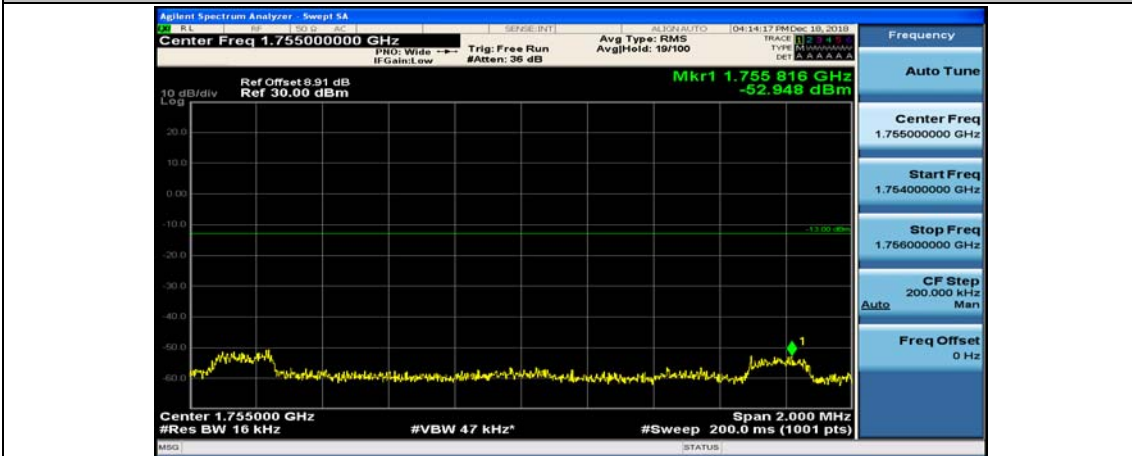

Channel Bandwidth: 10 MHz_HCH_16QAM_25RB#25

Channel Bandwidth: 10 MHz_HCH_16QAM_50RB#0

Channel Bandwidth: 15 MHz

(Channel Bandwidth:15 MHz)_LCH_QPSK_37RB#0

(Channel Bandwidth:15 MHz)_LCH_QPSK_37RB#18

(Channel Bandwidth:15 MHz)_LCH_QPSK_37RB#38

(Channel Bandwidth:15 MHz)_LCH_QPSK_75RB#0

(Channel Bandwidth:15 MHz)_HCH_QPSK_1RB#0

(Channel Bandwidth:15 MHz)_HCH_QPSK_1RB#37

(Channel Bandwidth:15 MHz)_HCH_QPSK_1RB#74

(Channel Bandwidth:15 MHz)_HCH_QPSK_37RB#0