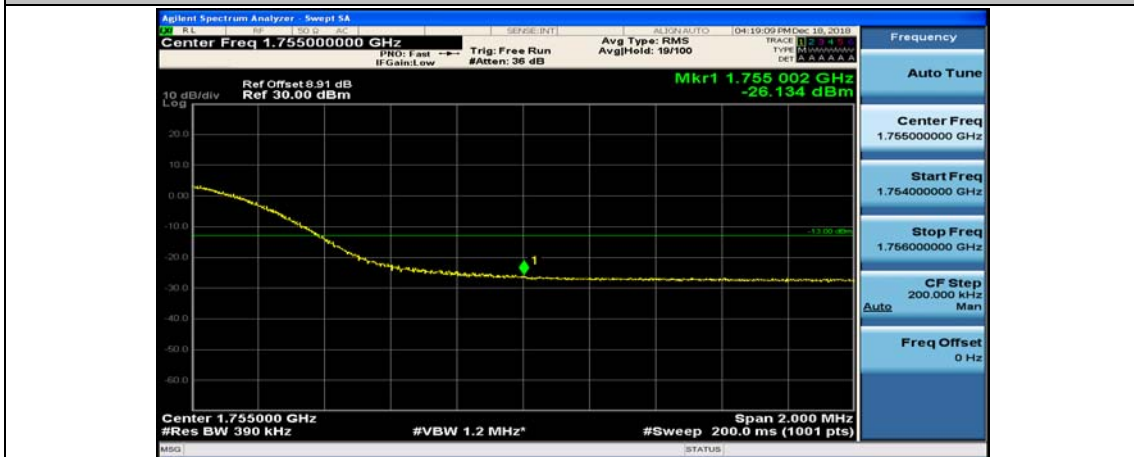

(Channel Bandwidth:20 MHz)_HCH_16QAM_50RB#0

(Channel Bandwidth:20 MHz)_HCH_16QAM_50RB#25

(Channel Bandwidth:20 MHz)_HCH_16QAM_50RB#50

(Channel Bandwidth:20 MHz)_HCH_16QAM_100RB#0

Appendix E: Conducted Spurious Emission