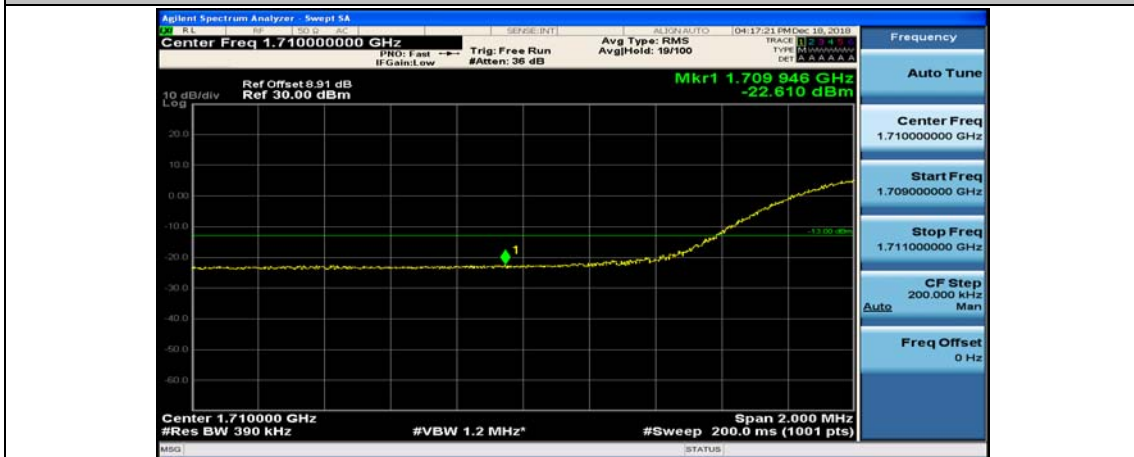

(Channel Bandwidth:20 MHz)_LCH_QPSK_100RB#0