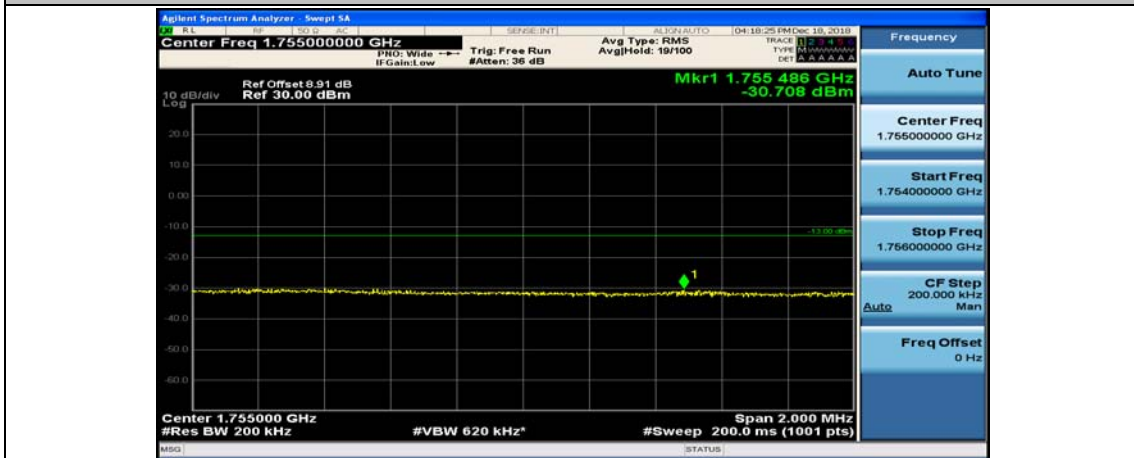

(Channel Bandwidth:20 MHz)_HCH_QPSK_50RB#25