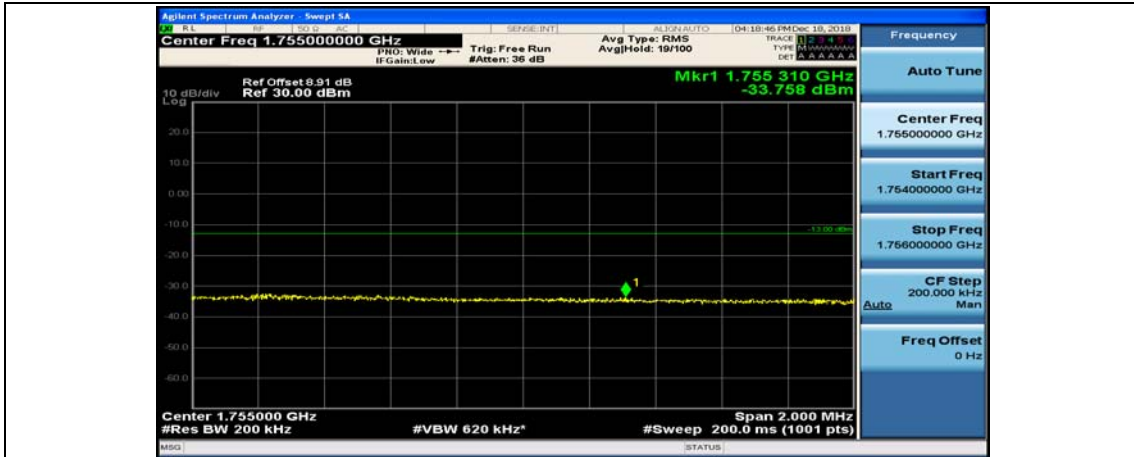

(Channel Bandwidth:20 MHz)_LCH_16QAM_50RB#50

(Channel Bandwidth:20 MHz)_LCH_16QAM_100RB#0

(Channel Bandwidth:20 MHz)_HCH_16QAM_1RB#0

(Channel Bandwidth:20 MHz)_HCH_16QAM_1RB#49

(Channel Bandwidth:20 MHz)_HCH_16QAM_1RB#99

(Channel Bandwidth:20 MHz)_HCH_16QAM_50RB#0

(Channel Bandwidth:20 MHz)_HCH_16QAM_50RB#25

(Channel Bandwidth:20 MHz)_HCH_16QAM_50RB#50

(Channel Bandwidth:20 MHz)_HCH_16QAM_100RB#0

Appendix E: Conducted Spurious Emission