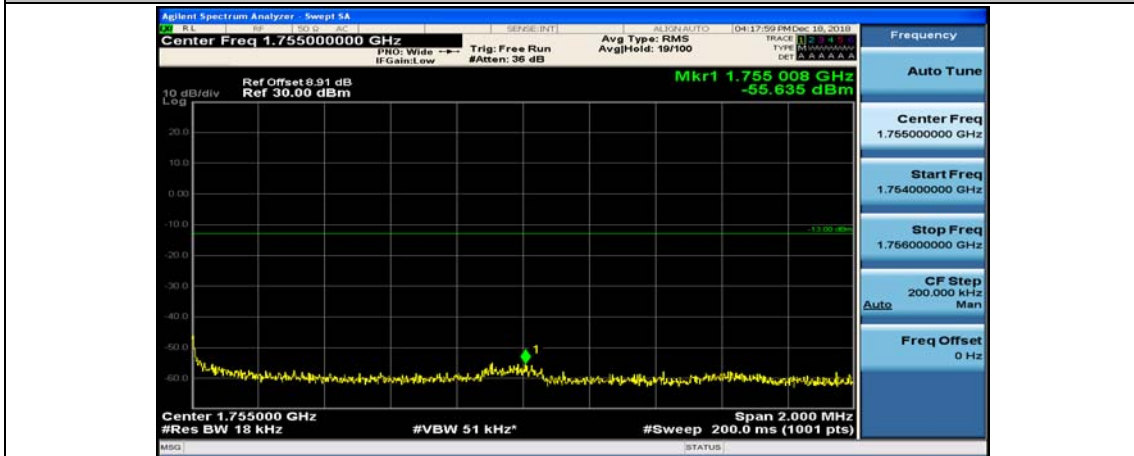

(Channel Bandwidth:20 MHz)_HCH_16QAM_1RB#0