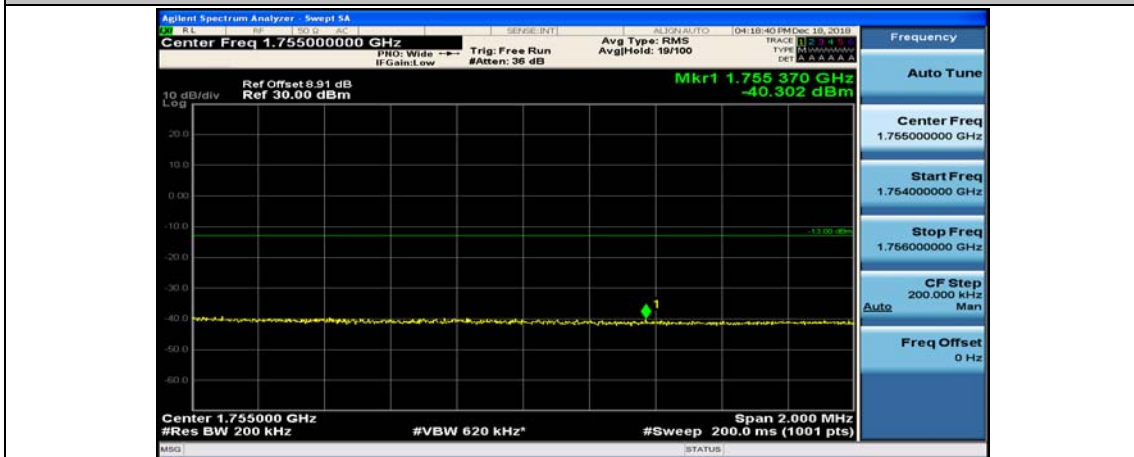

(Channel Bandwidth:20 MHz)_LCH_16QAM_50RB#50

(Channel Bandwidth:20 MHz)_LCH_16QAM_100RB#0

(Channel Bandwidth:20 MHz)_HCH_16QAM_1RB#0

(Channel Bandwidth:20 MHz)_HCH_16QAM_1RB#49

(Channel Bandwidth:20 MHz)_HCH_16QAM_1RB#99

(Channel Bandwidth:20 MHz)_HCH_16QAM_50RB#0

(Channel Bandwidth:20 MHz)_HCH_16QAM_50RB#25

(Channel Bandwidth:20 MHz)_HCH_16QAM_50RB#50

(Channel Bandwidth:20 MHz)_HCH_16QAM_100RB#0

Appendix E: Conducted Spurious Emission