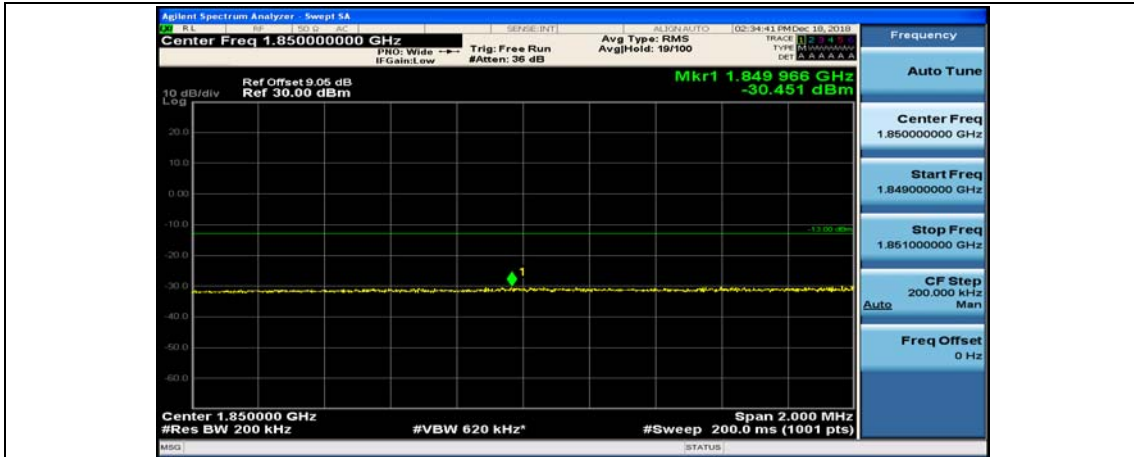

(Channel Bandwidth:15 MHz)_HCH_16QAM_75RB#0

Channel Bandwidth: 20 MHz

(Channel Bandwidth:20 MHz)_LCH_QPSK_1RB#49

(Channel Bandwidth:20 MHz)_LCH_QPSK_1RB#99

(Channel Bandwidth:20 MHz)_LCH_QPSK_50RB#0

(Channel Bandwidth:20 MHz)_LCH_QPSK_50RB#25