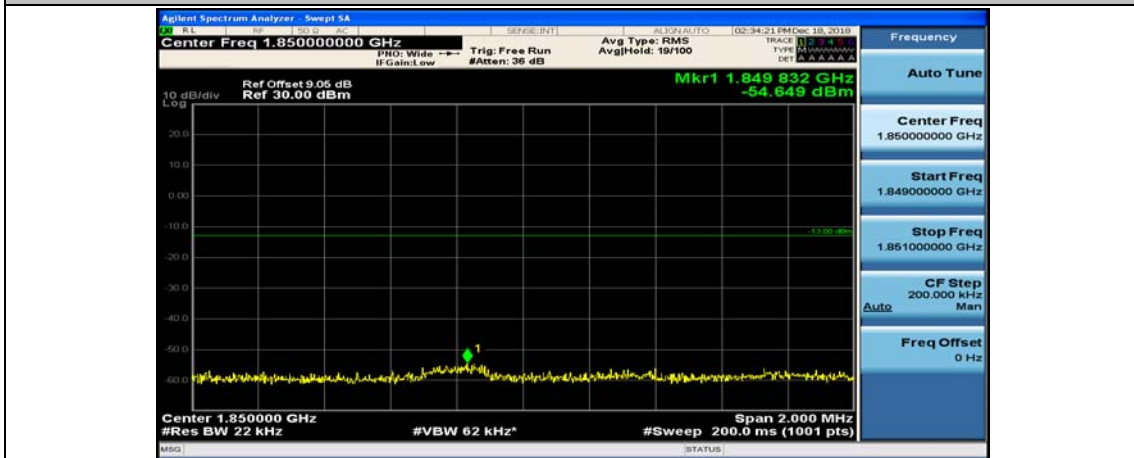

(Channel Bandwidth:20 MHz)_LCH_16QAM_1RB#49