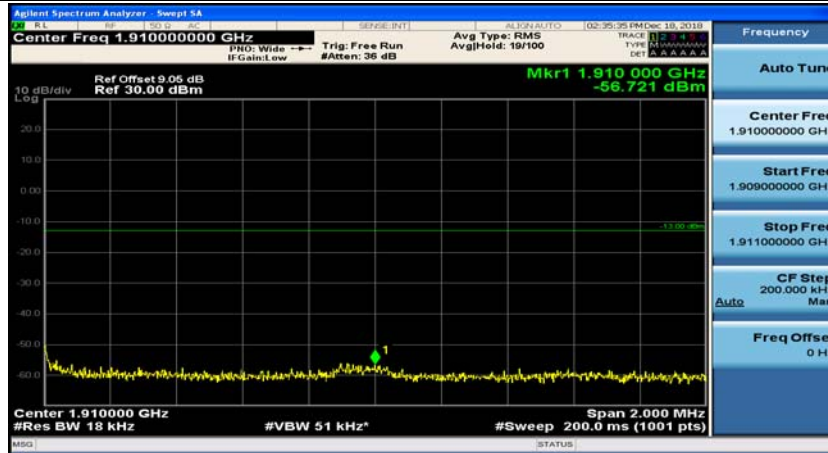

(Channel Bandwidth:20 MHz)_HCH_QPSK_1RB#0