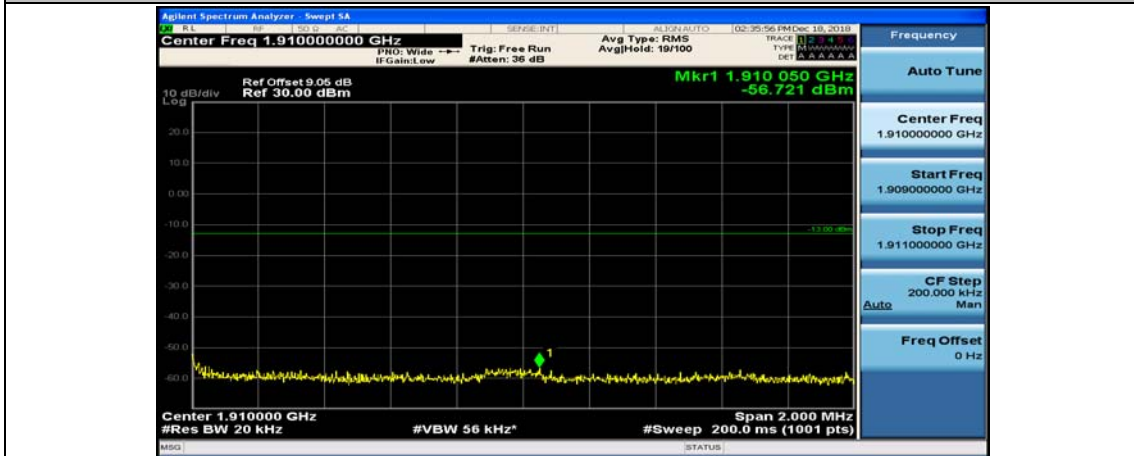

(Channel Bandwidth:20 MHz)_HCH_16QAM_1RB#0