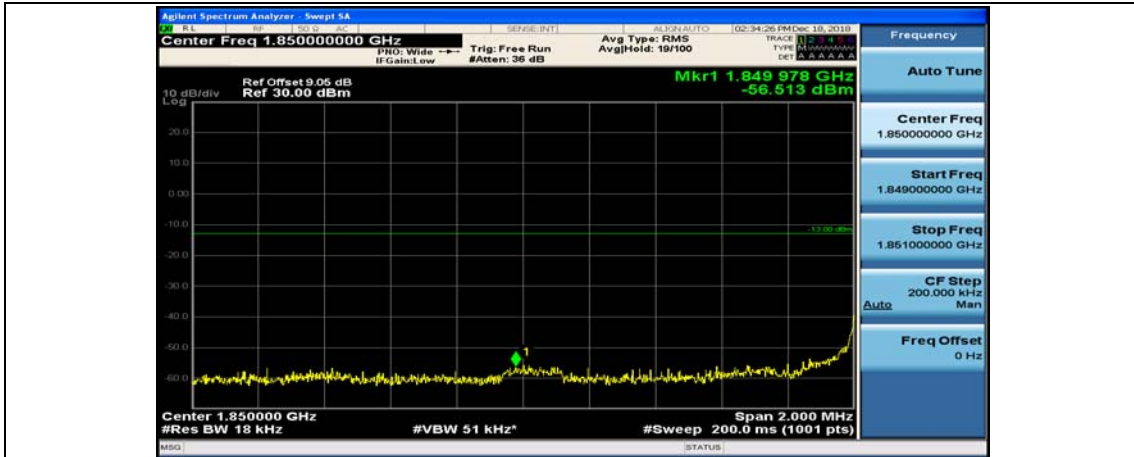

(Channel Bandwidth:20 MHz)_LCH_16QAM_1RB#99