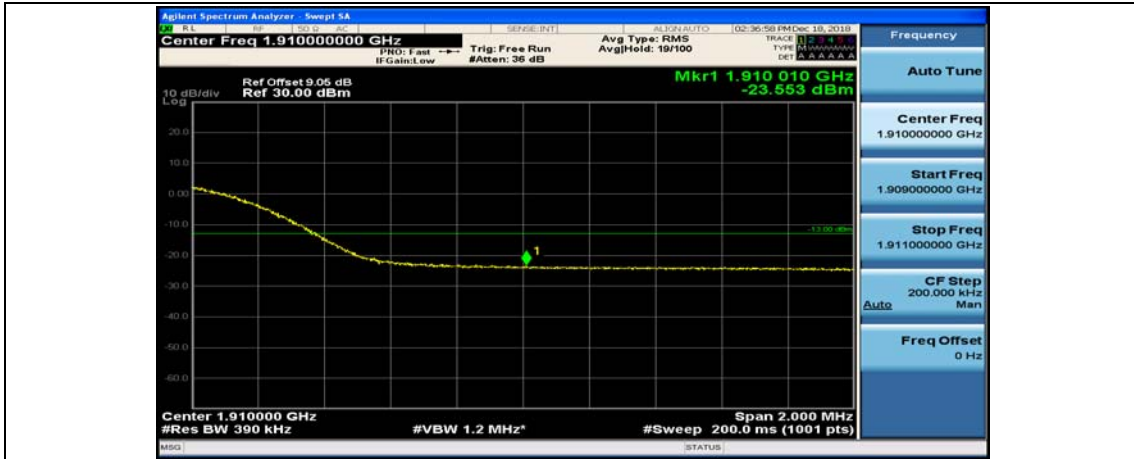

(Channel Bandwidth:20 MHz)_HCH_QPSK_50RB#0

(Channel Bandwidth:20 MHz)_HCH_QPSK_50RB#25

(Channel Bandwidth:20 MHz)_HCH_QPSK_50RB#50

(Channel Bandwidth:20 MHz)_HCH_QPSK_100RB#0

(Channel Bandwidth:20 MHz)_LCH_16QAM_1RB#0