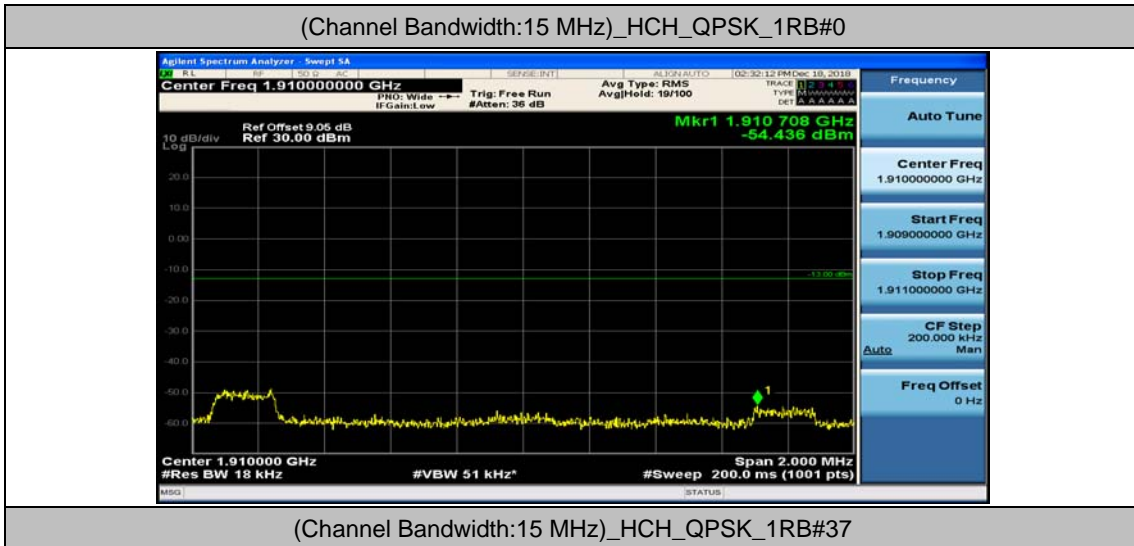

Channel Bandwidth: 10 MHz_HCH_16QAM_25RB#0

Channel Bandwidth: 10 MHz_HCH_16QAM_25RB#12

Channel Bandwidth: 10 MHz_HCH_16QAM_25RB#25

Channel Bandwidth: 10 MHz_HCH_16QAM_50RB#0

Channel Bandwidth: 15 MHz

(Channel Bandwidth:15 MHz)_LCH_QPSK_37RB#0

(Channel Bandwidth:15 MHz)_LCH_QPSK_37RB#18

(Channel Bandwidth:15 MHz)_LCH_QPSK_37RB#38

(Channel Bandwidth:15 MHz)_HCH_QPSK_1RB#74

(Channel Bandwidth:15 MHz)_HCH_QPSK_37RB#0

(Channel Bandwidth:15 MHz)_HCH_QPSK_37RB#18