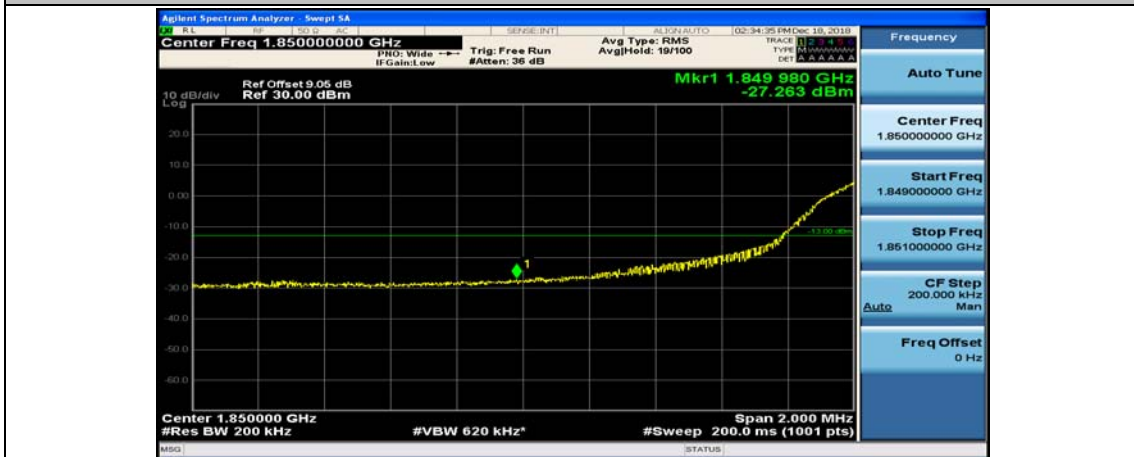

(Channel Bandwidth:15 MHz)_HCH_16QAM_75RB#0

Channel Bandwidth: 20 MHz

(Channel Bandwidth:20 MHz)_LCH_QPSK_1RB#49

(Channel Bandwidth:20 MHz)_LCH_QPSK_1RB#99

(Channel Bandwidth:20 MHz)_LCH_QPSK_50RB#0

(Channel Bandwidth:20 MHz)_LCH_QPSK_50RB#25