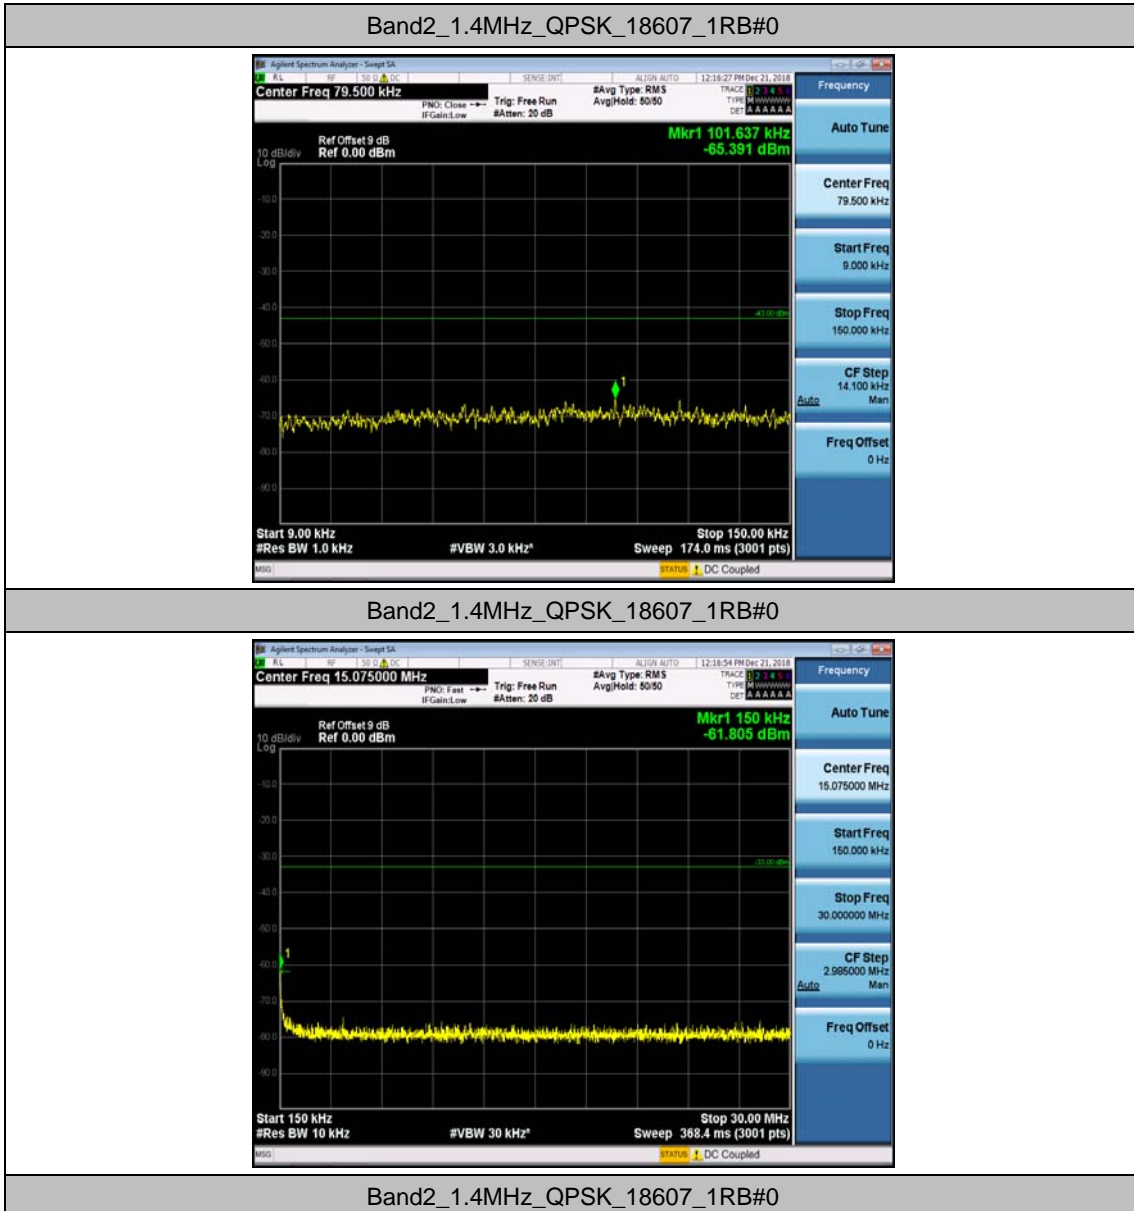

Band 2	20MHz	16QAM	19100	1RB#0	Range6:12000~1800 0MHz	-44.16	PASS

Test Graphs