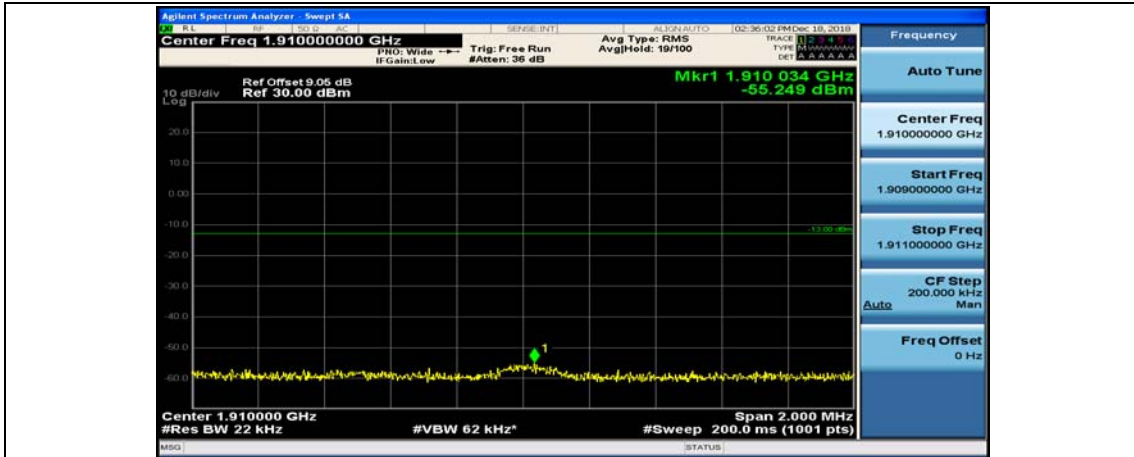

(Channel Bandwidth:20 MHz)_HCH_16QAM_1RB#49