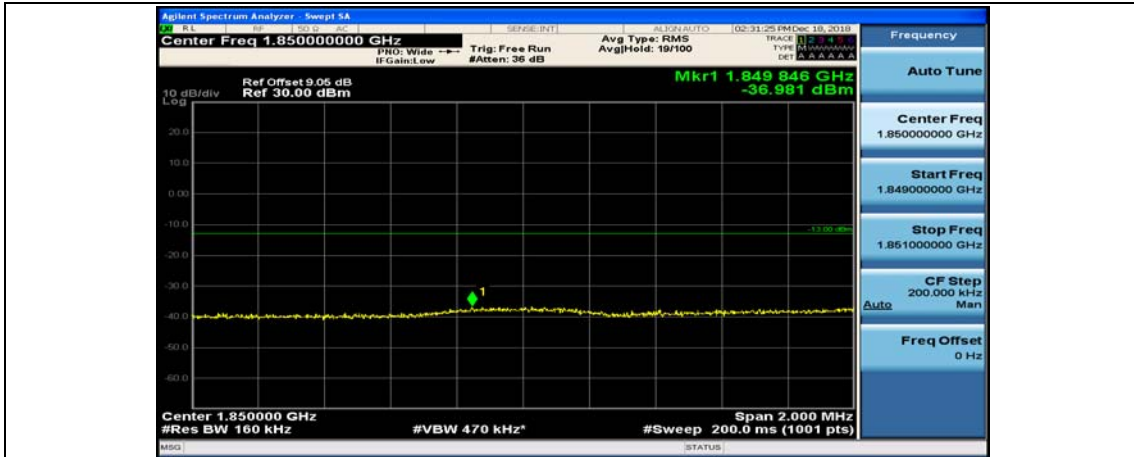

Channel Bandwidth: 10 MHz_HCH_16QAM_25RB#0

Channel Bandwidth: 10 MHz_HCH_16QAM_25RB#12

Channel Bandwidth: 10 MHz_HCH_16QAM_25RB#25

Channel Bandwidth: 10 MHz_HCH_16QAM_50RB#0

Channel Bandwidth: 15 MHz

(Channel Bandwidth:15 MHz)_LCH_QPSK_37RB#0

(Channel Bandwidth:15 MHz)_LCH_QPSK_37RB#18

(Channel Bandwidth:15 MHz)_LCH_QPSK_37RB#38

(Channel Bandwidth:15 MHz)_HCH_QPSK_1RB#74

(Channel Bandwidth:15 MHz)_HCH_QPSK_37RB#0

(Channel Bandwidth:15 MHz)_HCH_QPSK_37RB#18