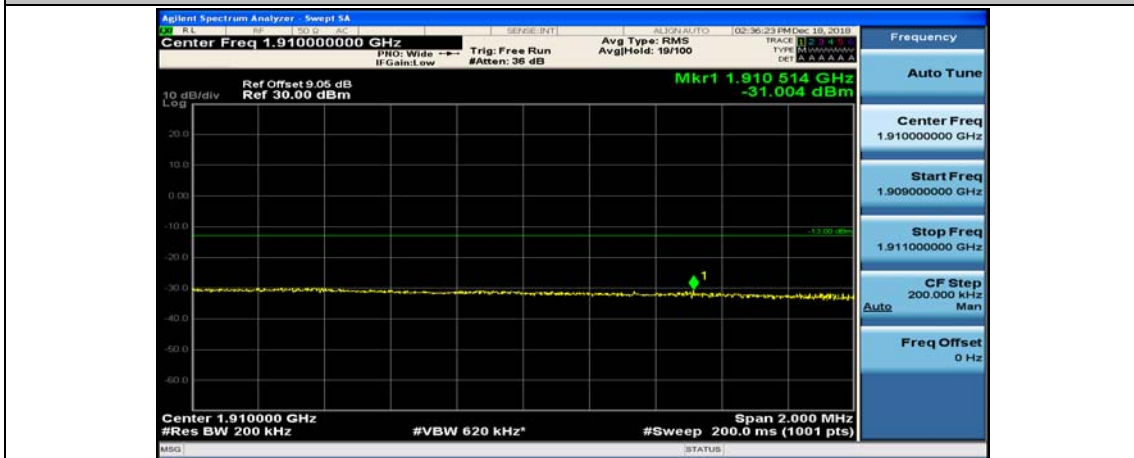

(Channel Bandwidth:20 MHz)_HCH_QPSK_50RB#25