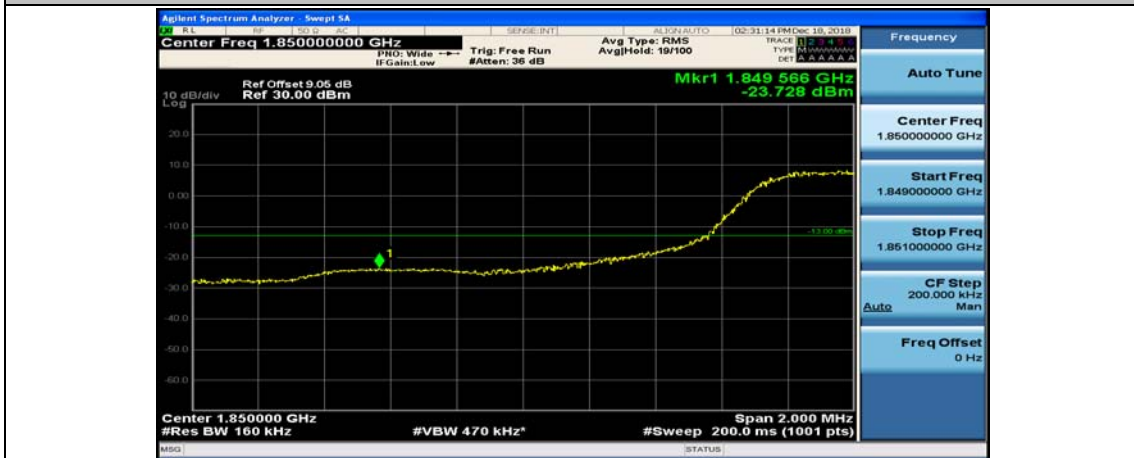

Channel Bandwidth: 10 MHz_HCH_16QAM_25RB#0

Channel Bandwidth: 10 MHz_HCH_16QAM_25RB#12

Channel Bandwidth: 10 MHz_HCH_16QAM_25RB#25

Channel Bandwidth: 10 MHz_HCH_16QAM_50RB#0

Channel Bandwidth: 15 MHz

(Channel Bandwidth:15 MHz)_LCH_QPSK_37RB#0

(Channel Bandwidth:15 MHz)_LCH_QPSK_37RB#18

(Channel Bandwidth:15 MHz)_LCH_QPSK_37RB#38

(Channel Bandwidth:15 MHz)_HCH_QPSK_1RB#74

(Channel Bandwidth:15 MHz)_HCH_QPSK_37RB#0

(Channel Bandwidth:15 MHz)_HCH_QPSK_37RB#18