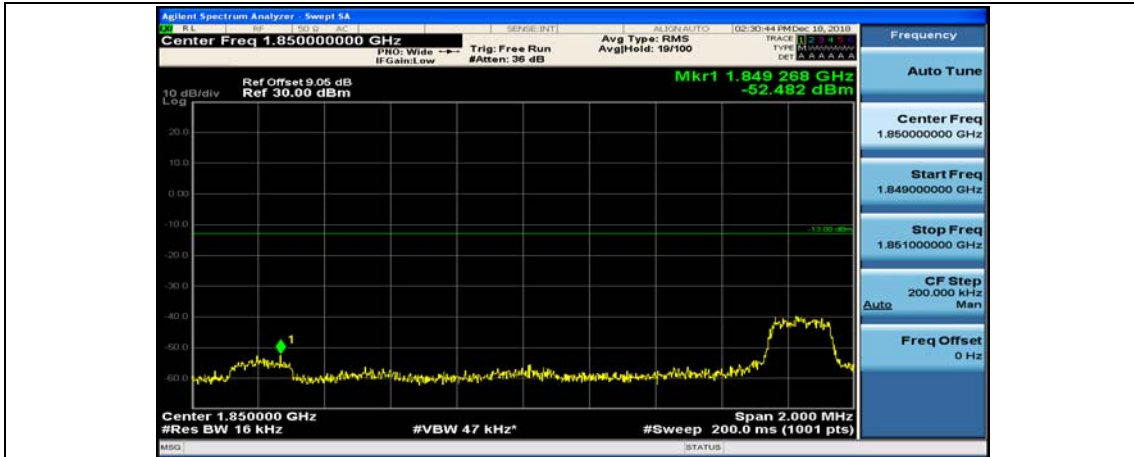

Channel Bandwidth: 10 MHz_HCH_16QAM_25RB#0

Channel Bandwidth: 10 MHz_HCH_16QAM_25RB#12

Channel Bandwidth: 10 MHz_HCH_16QAM_25RB#25

Channel Bandwidth: 10 MHz_HCH_16QAM_50RB#0

Channel Bandwidth: 15 MHz

(Channel Bandwidth:15 MHz)_LCH_QPSK_37RB#0

(Channel Bandwidth:15 MHz)_LCH_QPSK_37RB#18

(Channel Bandwidth:15 MHz)_LCH_QPSK_37RB#38

(Channel Bandwidth:15 MHz)_HCH_QPSK_1RB#74

(Channel Bandwidth:15 MHz)_HCH_QPSK_37RB#0

(Channel Bandwidth:15 MHz)_HCH_QPSK_37RB#18