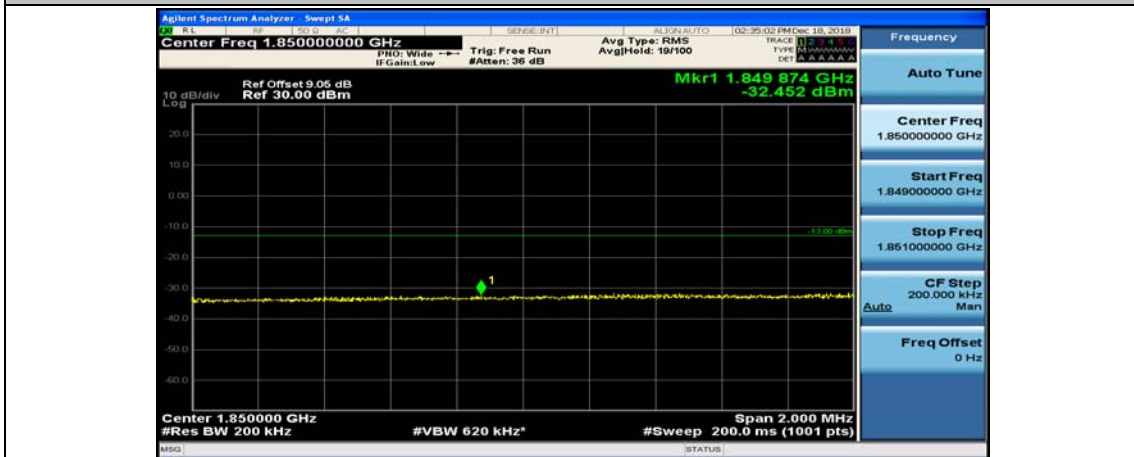

(Channel Bandwidth:20 MHz)_LCH_16QAM_1RB#49

(Channel Bandwidth:20 MHz)_LCH_16QAM_1RB#99

(Channel Bandwidth:20 MHz)_LCH_16QAM_50RB#0

(Channel Bandwidth:20 MHz)_LCH_16QAM_50RB#25

(Channel Bandwidth:20 MHz)_LCH_16QAM_50RB#50