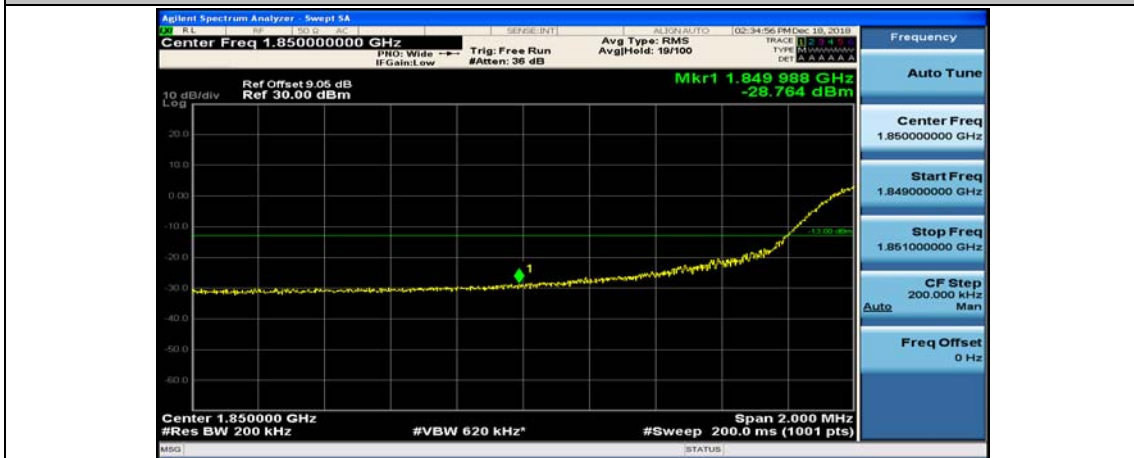

(Channel Bandwidth:20 MHz)_LCH_16QAM_50RB#0