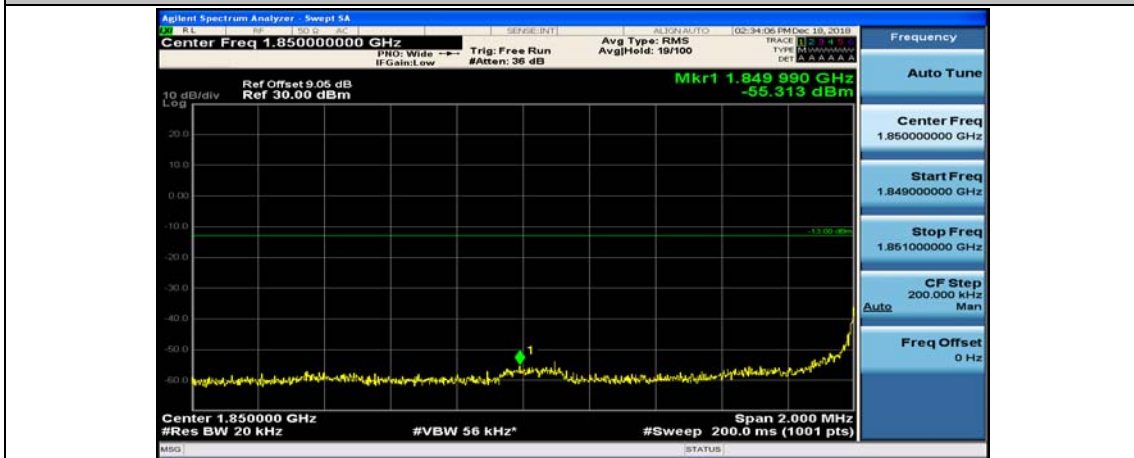

(Channel Bandwidth:15 MHz)_HCH_16QAM_75RB#0

Channel Bandwidth: 20 MHz

(Channel Bandwidth:20 MHz)_LCH_QPSK_1RB#49

(Channel Bandwidth:20 MHz)_LCH_QPSK_1RB#99

(Channel Bandwidth:20 MHz)_LCH_QPSK_50RB#0

(Channel Bandwidth:20 MHz)_LCH_QPSK_50RB#25