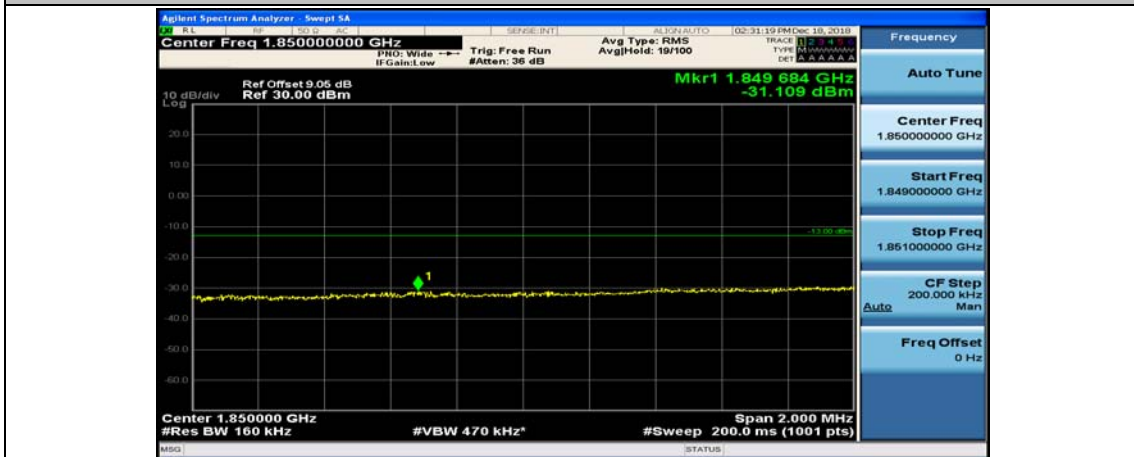

Channel Bandwidth: 10 MHz_HCH_16QAM_25RB#0

Channel Bandwidth: 10 MHz_HCH_16QAM_25RB#12

Channel Bandwidth: 10 MHz_HCH_16QAM_25RB#25

Channel Bandwidth: 10 MHz_HCH_16QAM_50RB#0

Channel Bandwidth: 15 MHz

(Channel Bandwidth:15 MHz)_LCH_QPSK_37RB#0

(Channel Bandwidth:15 MHz)_LCH_QPSK_37RB#18

(Channel Bandwidth:15 MHz)_LCH_QPSK_37RB#38

(Channel Bandwidth:15 MHz)_HCH_QPSK_1RB#74

(Channel Bandwidth:15 MHz)_HCH_QPSK_37RB#0

(Channel Bandwidth:15 MHz)_HCH_QPSK_37RB#18