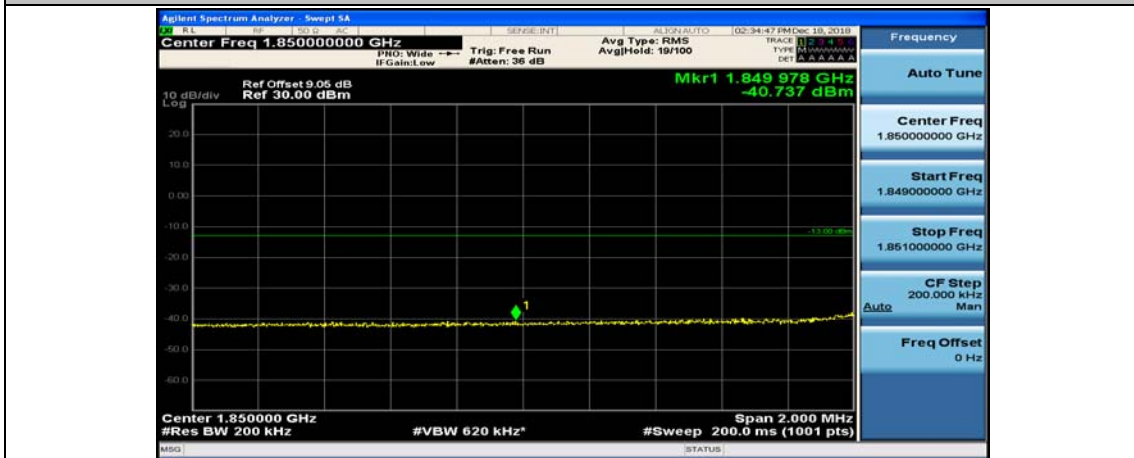

(Channel Bandwidth:20 MHz)_LCH_QPSK_50RB#50