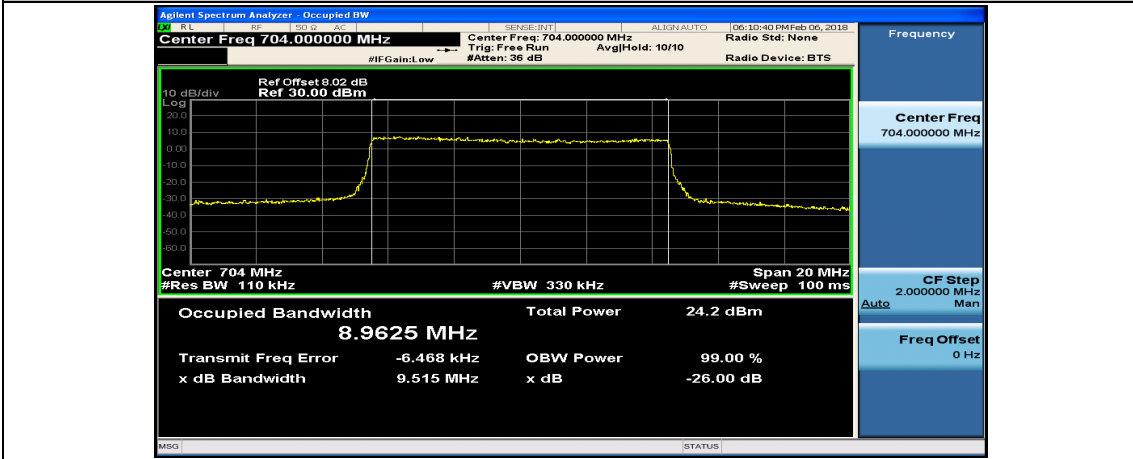

Channel Bandwidth: 10 MHz_LCH_16QAM_50RB#0