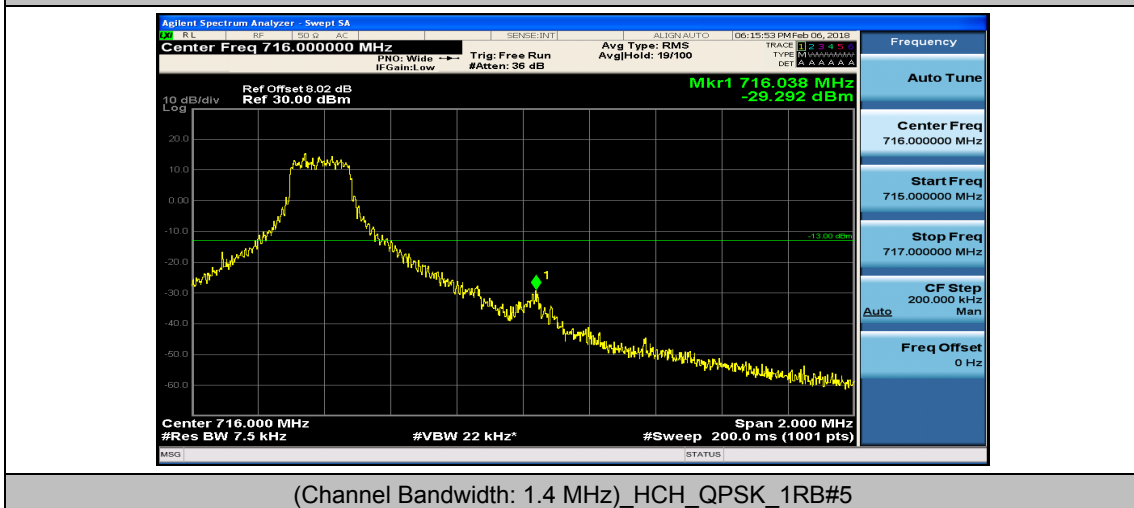

(Channel Bandwidth: 1.4 MHz)_HCH_QPSK_1RB#3

(Channel Bandwidth: 1.4 MHz)_HCH_QPSK_1RB#5