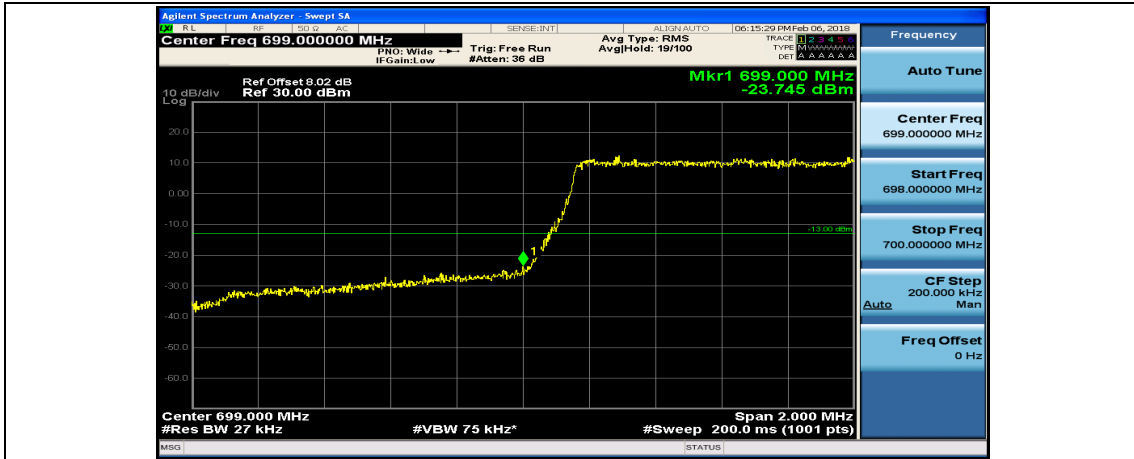

(Channel Bandwidth: 1.4 MHz)_LCH_QPSK_3RB#0

(Channel Bandwidth: 1.4 MHz)_LCH_QPSK_3RB#2

(Channel Bandwidth: 1.4 MHz)_LCH_QPSK_3RB#3

(Channel Bandwidth: 1.4 MHz)_LCH_QPSK_6RB#0

(Channel Bandwidth: 1.4 MHz)_HCH_QPSK_1RB#0