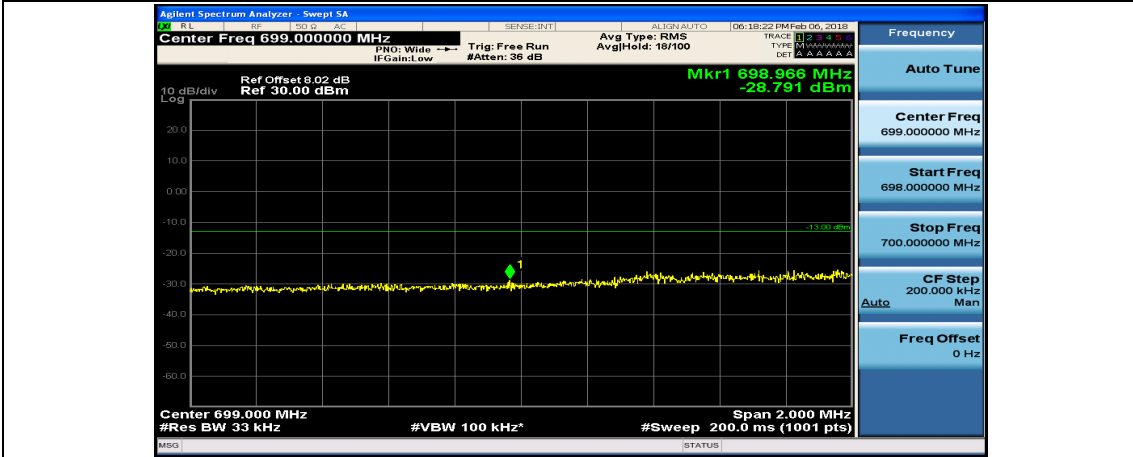

Channel Bandwidth: 3 MHz

(Channel Bandwidth: 3 MHz)_LCH_QPSK_1RB#14

(Channel Bandwidth: 3 MHz)_LCH_QPSK_8RB#0

(Channel Bandwidth: 3 MHz)_LCH_QPSK_8RB#4

(Channel Bandwidth: 3 MHz)_LCH_QPSK_8RB#7

(Channel Bandwidth: 3 MHz)_LCH_QPSK_15RB#0