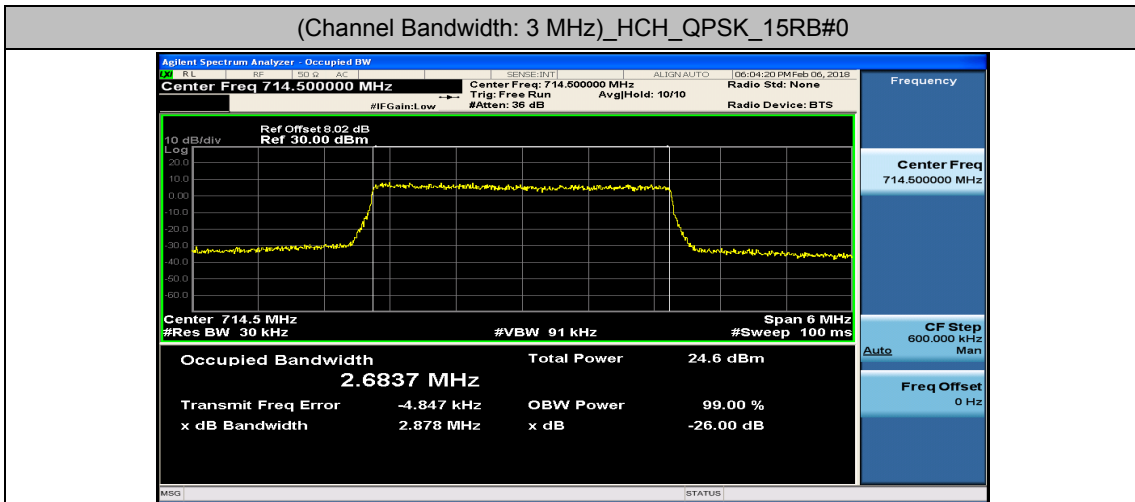

Test Graphs

Channel Bandwidth: 1.4 MHz

(Channel Bandwidth: 1.4 MHz)_LCH_16QAM_6RB#0

(Channel Bandwidth: 1.4 MHz)_MCH_16QAM_6RB#0

(Channel Bandwidth: 1.4 MHz)_HCH_16QAM_6RB#0

Channel Bandwidth: 3 MHz

(Channel Bandwidth: 3 MHz)_LCH_16QAM_15RB#0