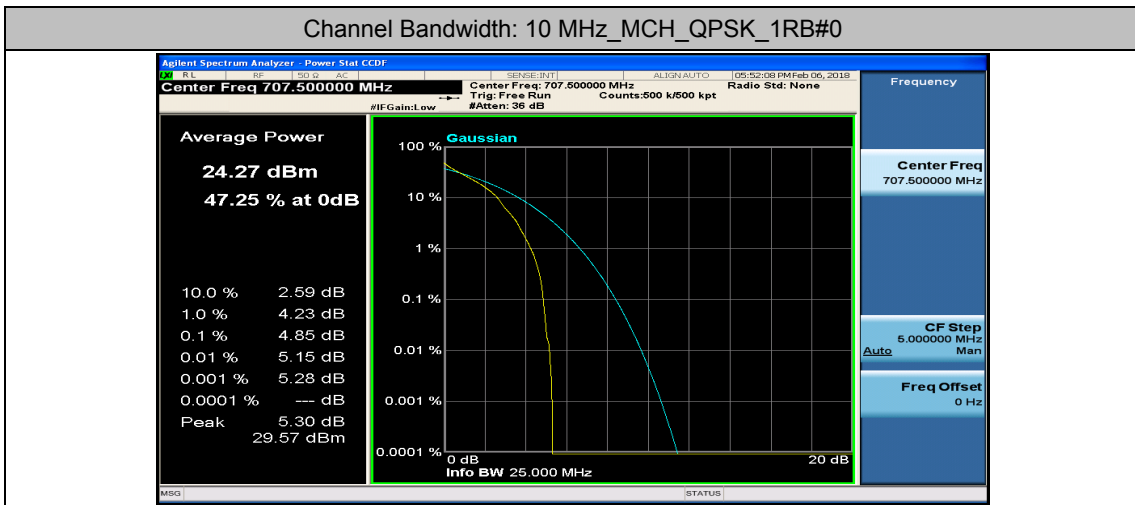

Channel Bandwidth: 10 MHz

Channel Bandwidth: 10 MHz_LCH_QPSK_25RB#12

Channel Bandwidth: 10 MHz_LCH_QPSK_25RB#25

Channel Bandwidth: 10 MHz_LCH_QPSK_50RB#0

Channel Bandwidth: 10 MHz_MCH_QPSK_1RB#49

Channel Bandwidth: 10 MHz_MCH_QPSK_25RB#0