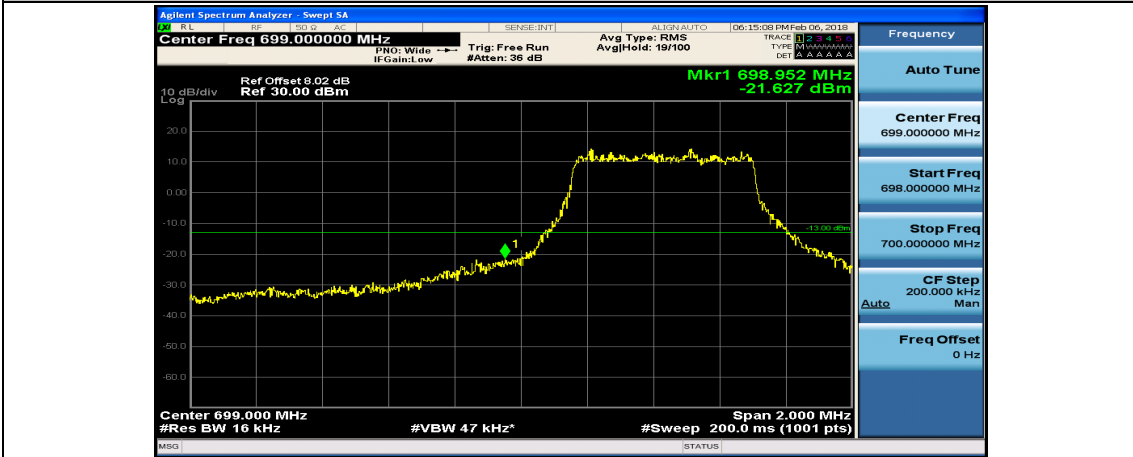

(Channel Bandwidth: 1.4 MHz)_HCH_QPSK_6RB#0

(Channel Bandwidth: 1.4 MHz)_LCH_16QAM_1RB#0

(Channel Bandwidth: 1.4 MHz)_LCH_16QAM_1RB#3

(Channel Bandwidth: 1.4 MHz)_LCH_16QAM_1RB#5

(Channel Bandwidth: 1.4 MHz)_LCH_16QAM_3RB#0