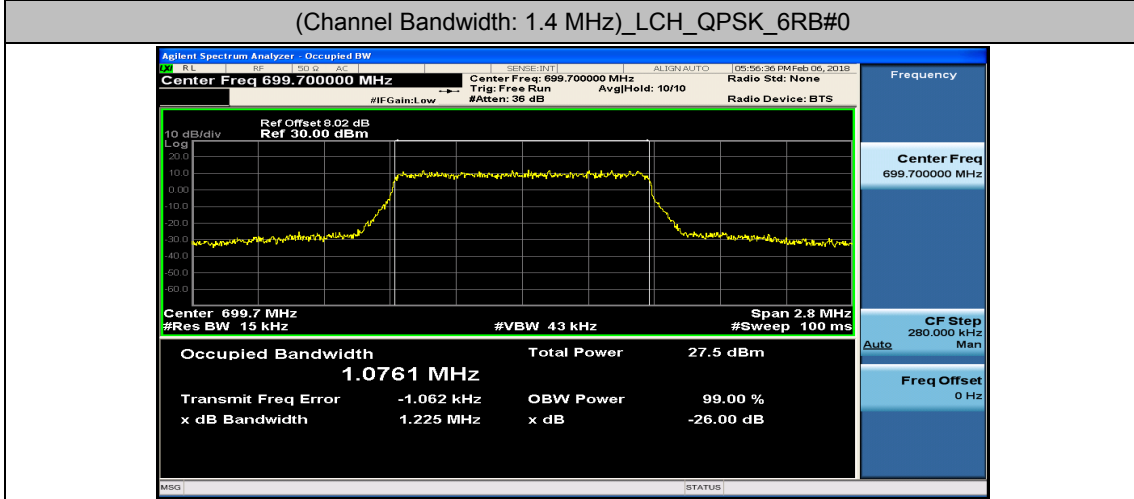

Test Graphs

Channel Bandwidth: 1.4 MHz