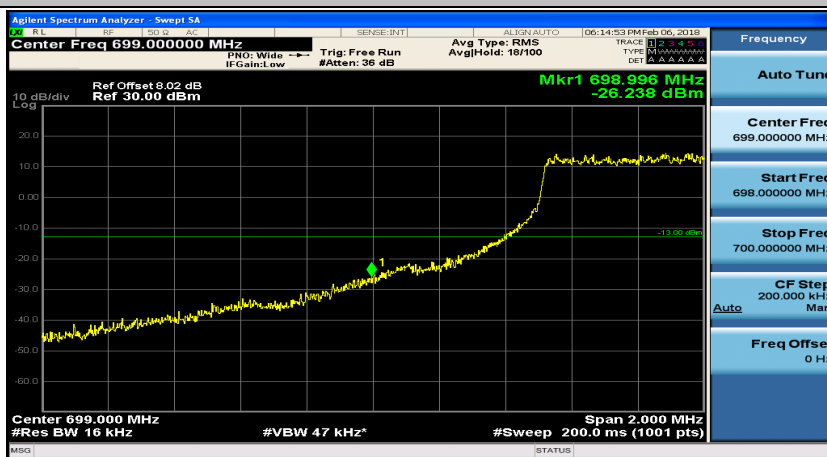

(Channel Bandwidth: 1.4 MHz)_LCH_QPSK_3RB#2