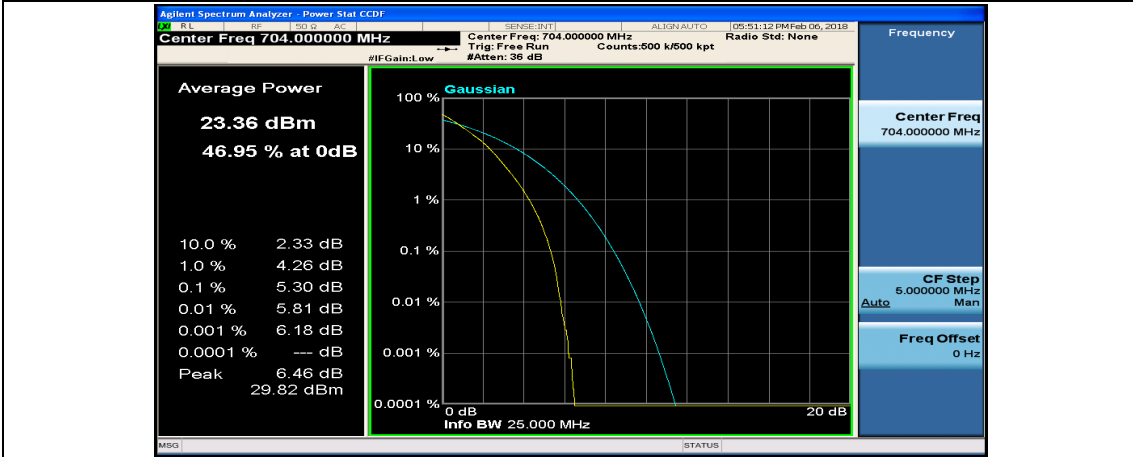

Channel Bandwidth: 10 MHz

Channel Bandwidth: 10 MHz_LCH_QPSK_25RB#12

Channel Bandwidth: 10 MHz_LCH_QPSK_25RB#25

Channel Bandwidth: 10 MHz_LCH_QPSK_50RB#0

Channel Bandwidth: 10 MHz_MCH_QPSK_1RB#49

Channel Bandwidth: 10 MHz_MCH_QPSK_25RB#0