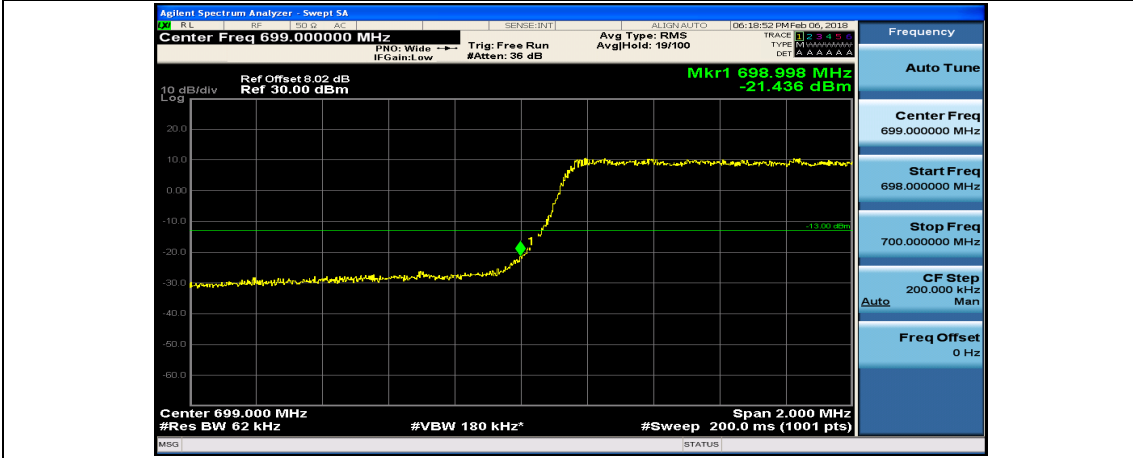

Channel Bandwidth: 3 MHz

(Channel Bandwidth: 3 MHz)_LCH_QPSK_1RB#14

(Channel Bandwidth: 3 MHz)_LCH_QPSK_8RB#0

(Channel Bandwidth: 3 MHz)_LCH_QPSK_8RB#4

(Channel Bandwidth: 3 MHz)_LCH_QPSK_8RB#7

(Channel Bandwidth: 3 MHz)_LCH_QPSK_15RB#0