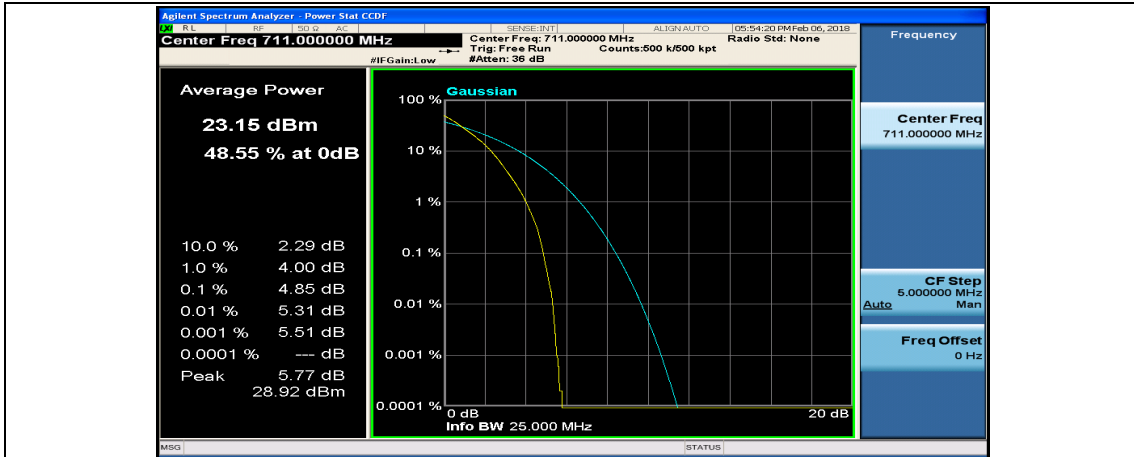

Channel Bandwidth: 10 MHz_HCH_QPSK_25RB#12