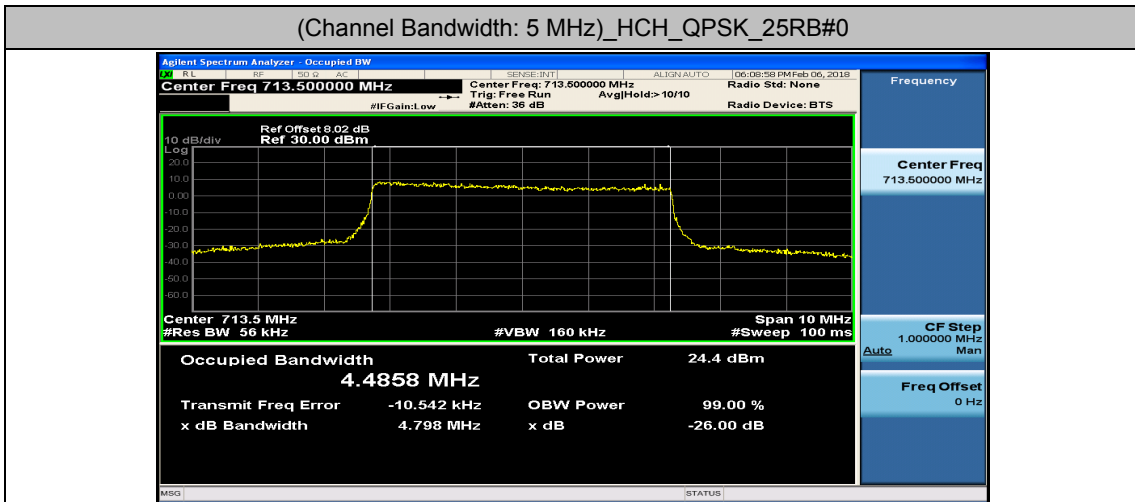

Channel Bandwidth: 5 MHz