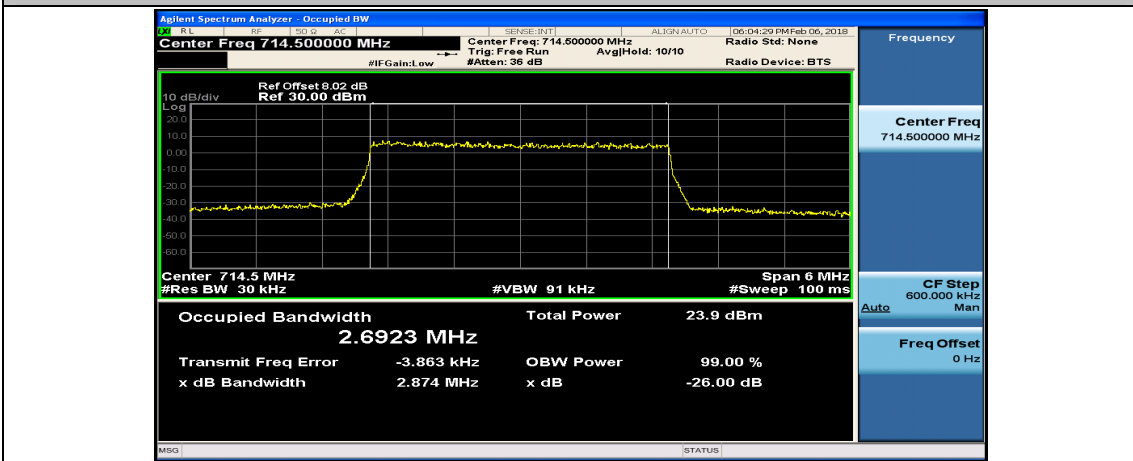

(Channel Bandwidth: 3 MHz)_HCH_16QAM_15RB#0