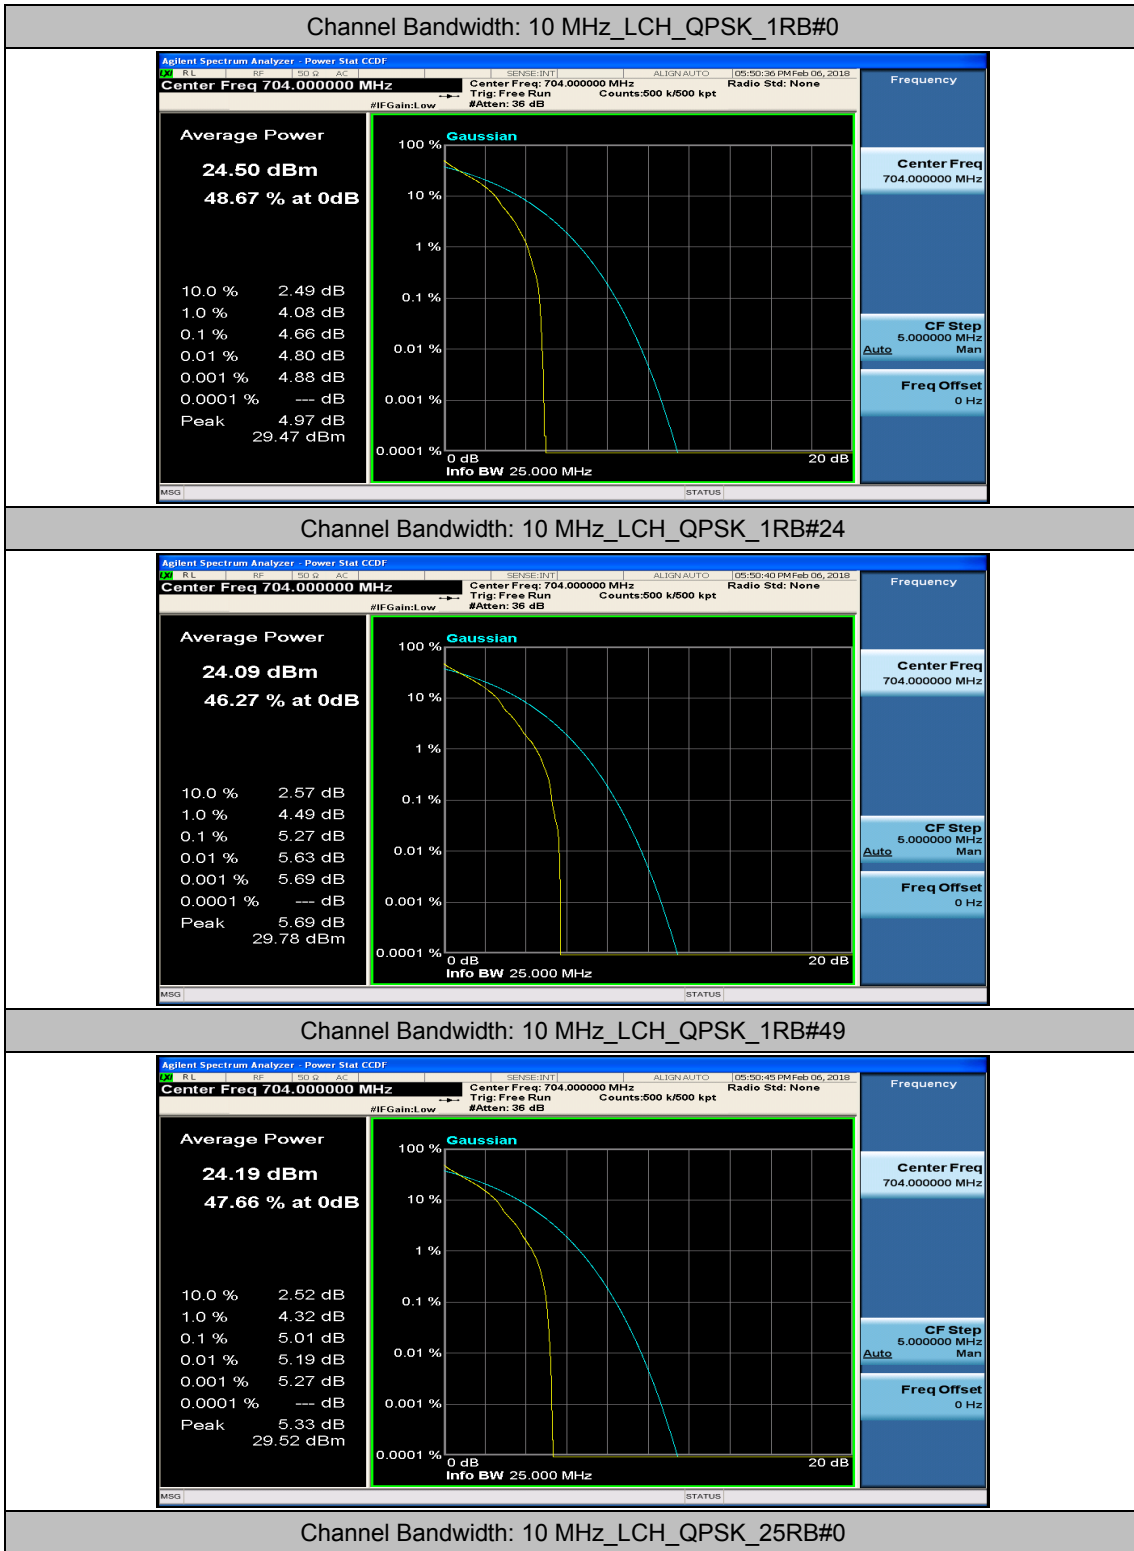

Channel Bandwidth: 10 MHz

Channel Bandwidth: 10 MHz_LCH_QPSK_25RB#12

Channel Bandwidth: 10 MHz_LCH_QPSK_25RB#25

Channel Bandwidth: 10 MHz_LCH_QPSK_50RB#0

Channel Bandwidth: 10 MHz_MCH_QPSK_1RB#49

Channel Bandwidth: 10 MHz_MCH_QPSK_25RB#0

Channel Bandwidth: 10 MHz_MCH_QPSK_25RB#12

Channel Bandwidth: 10 MHz_MCH_QPSK_25RB#25

Channel Bandwidth: 10 MHz_MCH_QPSK_50RB#0

Channel Bandwidth: 10 MHz_HCH_QPSK_1RB#0

Channel Bandwidth: 10 MHz_HCH_QPSK_1RB#24