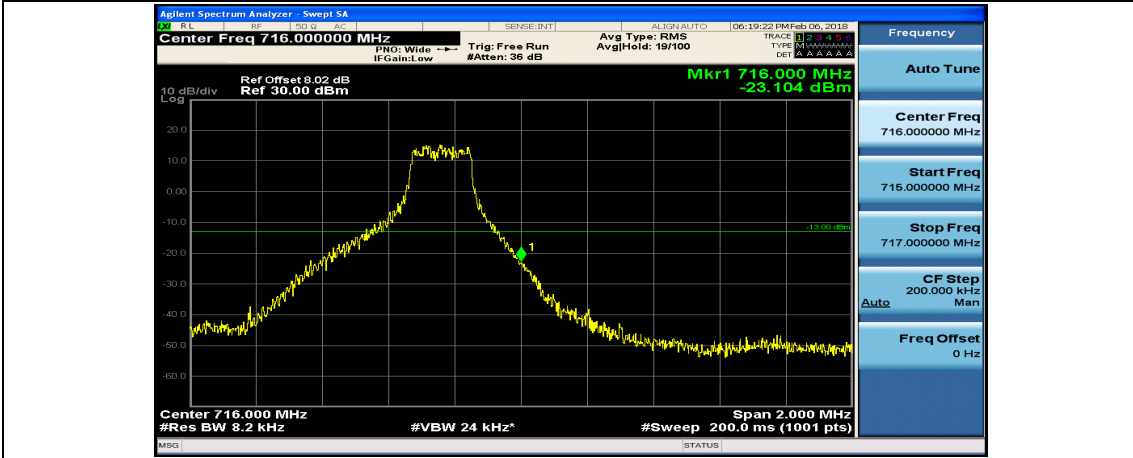

(Channel Bandwidth: 3 MHz)_HCH_QPSK_1RB#14