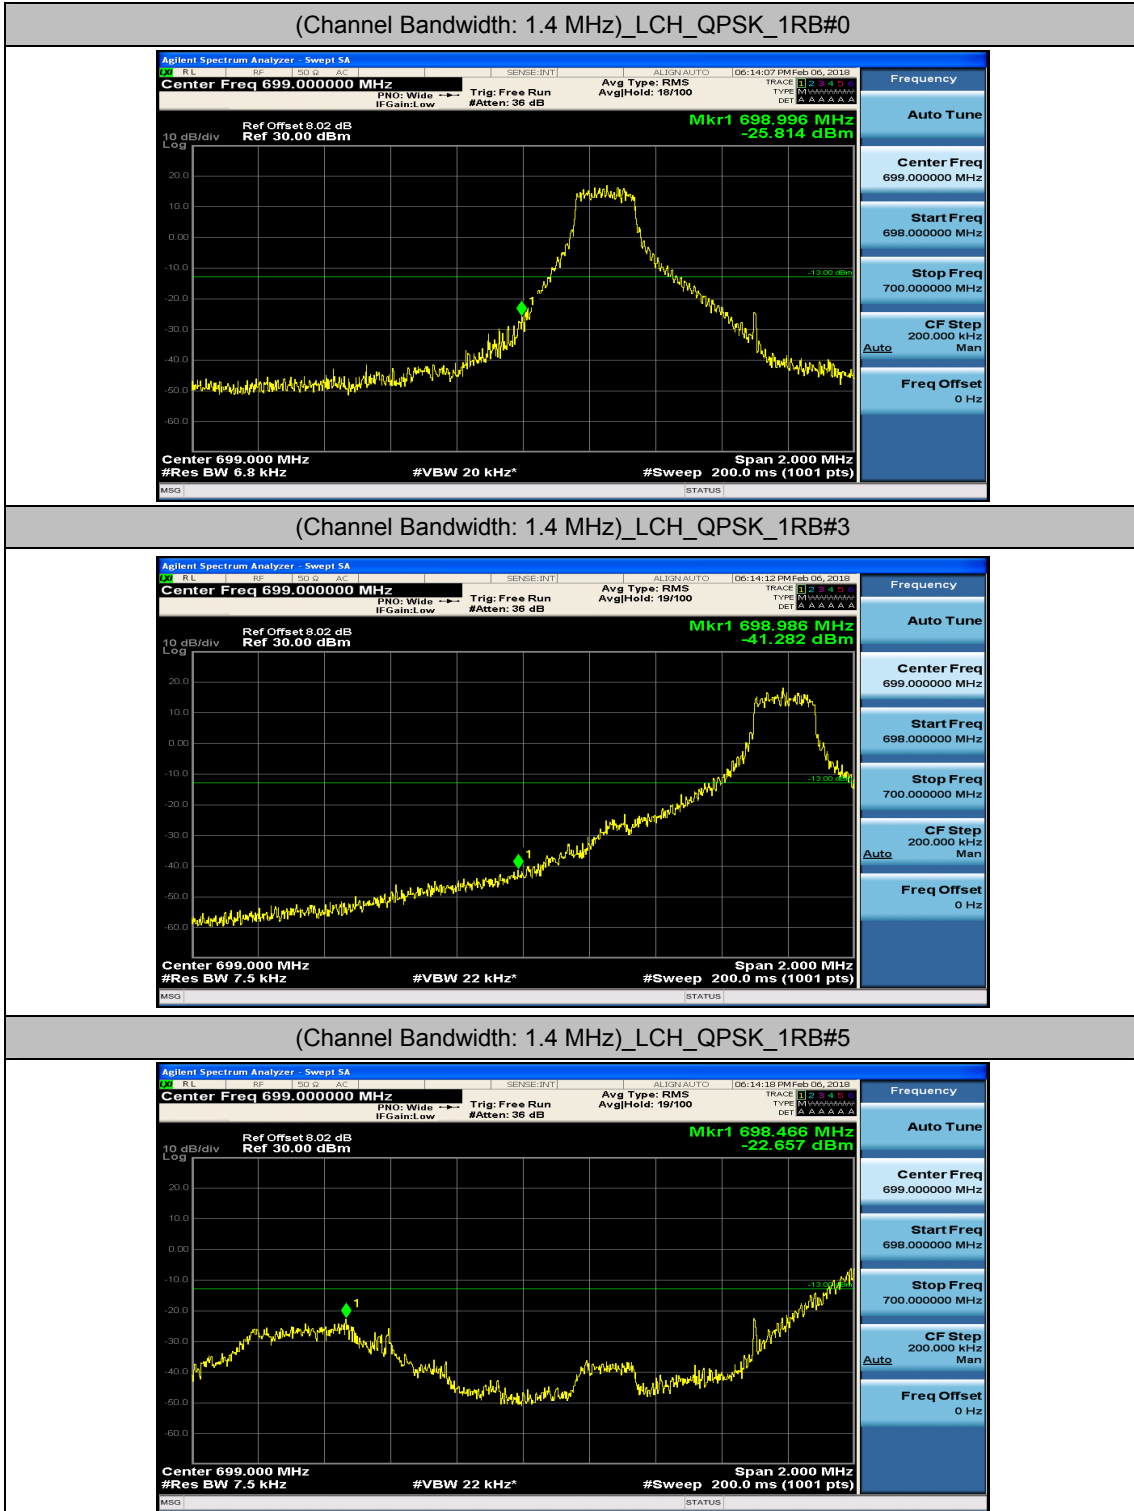

Channel Bandwidth: 10 MHz

Channel Bandwidth: 10 MHz_LCH_16QAM_50RB#0

Channel Bandwidth: 10 MHz_MCH_16QAM_50RB#0

Channel Bandwidth: 10 MHz_HCH_16QAM_50RB#0

Appendix D: Band Edge

Test Graphs

Channel Bandwidth: 1.4 MHz

(Channel Bandwidth: 1.4 MHz)_LCH_QPSK_3RB#0

(Channel Bandwidth: 1.4 MHz)_LCH_QPSK_3RB#2

(Channel Bandwidth: 1.4 MHz)_LCH_QPSK_3RB#3

(Channel Bandwidth: 1.4 MHz)_LCH_QPSK_6RB#0

(Channel Bandwidth: 1.4 MHz)_HCH_QPSK_1RB#0