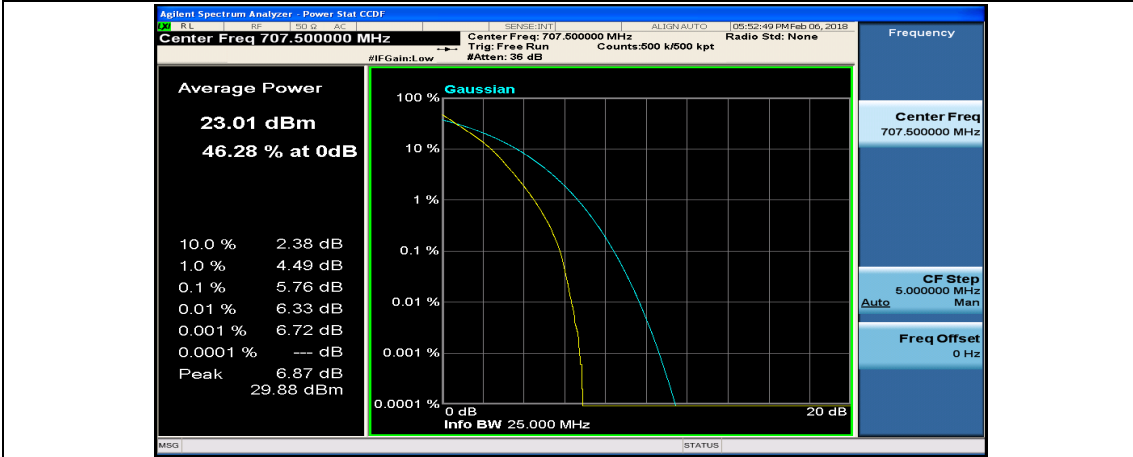

Channel Bandwidth: 10 MHz_MCH_QPSK_25RB#12