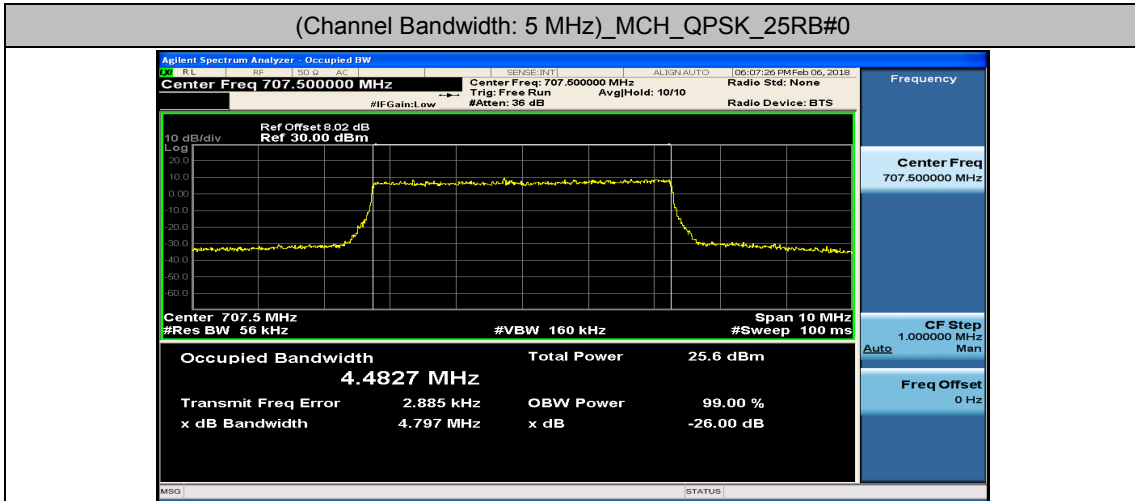

Channel Bandwidth: 5 MHz