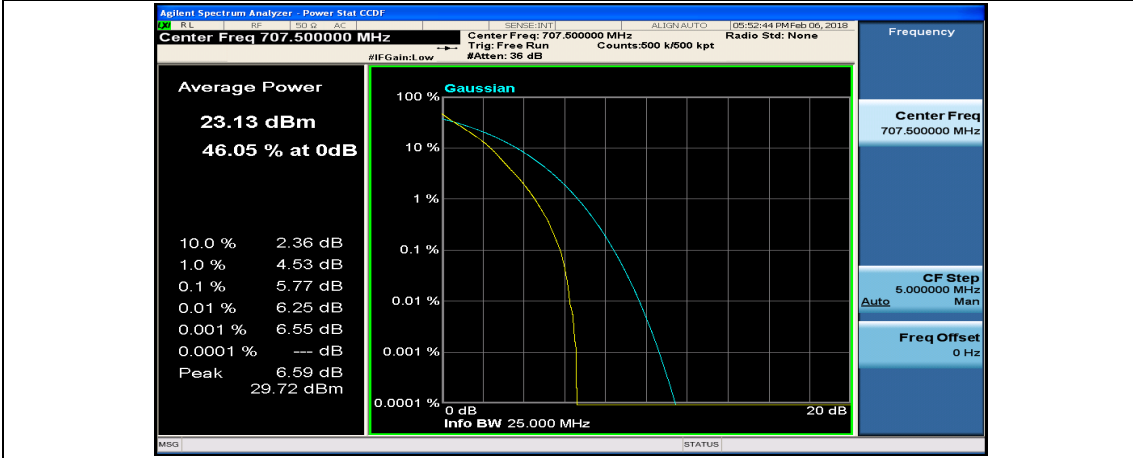

Channel Bandwidth: 10 MHz

Channel Bandwidth: 10 MHz_LCH_QPSK_25RB#12

Channel Bandwidth: 10 MHz_LCH_QPSK_25RB#25

Channel Bandwidth: 10 MHz_LCH_QPSK_50RB#0

Channel Bandwidth: 10 MHz_MCH_QPSK_1RB#49

Channel Bandwidth: 10 MHz_MCH_QPSK_25RB#0