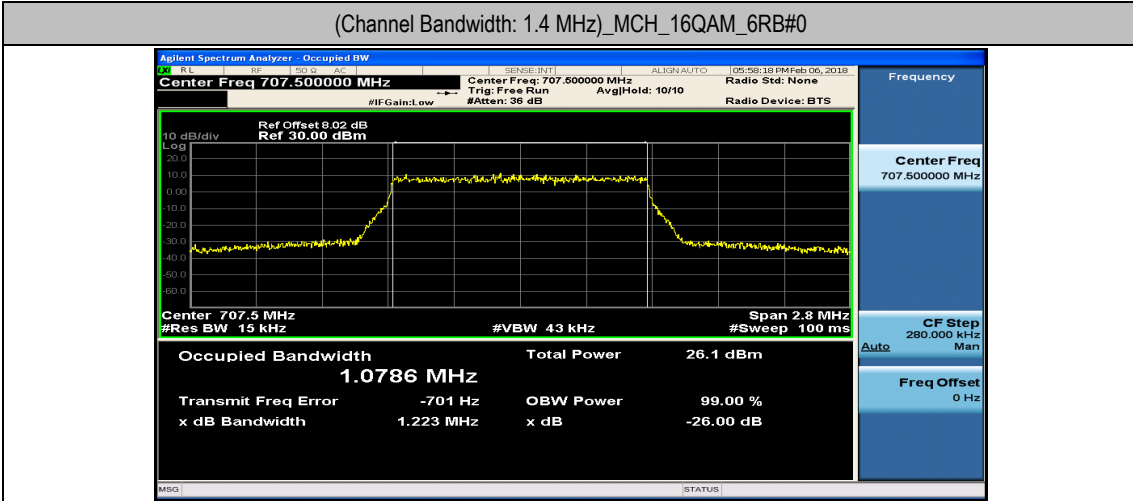

Test Graphs

Channel Bandwidth: 1.4 MHz

(Channel Bandwidth: 1.4 MHz)_LCH_16QAM_6RB#0

(Channel Bandwidth: 1.4 MHz)_MCH_16QAM_6RB#0

(Channel Bandwidth: 1.4 MHz)_HCH_16QAM_6RB#0

Channel Bandwidth: 3 MHz

(Channel Bandwidth: 3 MHz)_LCH_16QAM_15RB#0