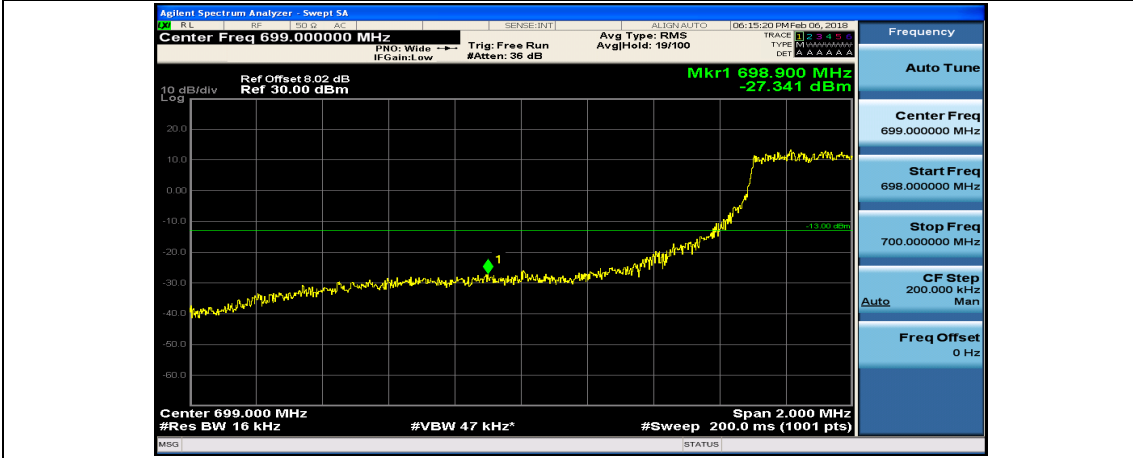

(Channel Bandwidth: 1.4 MHz)_LCH_16QAM_3RB#3