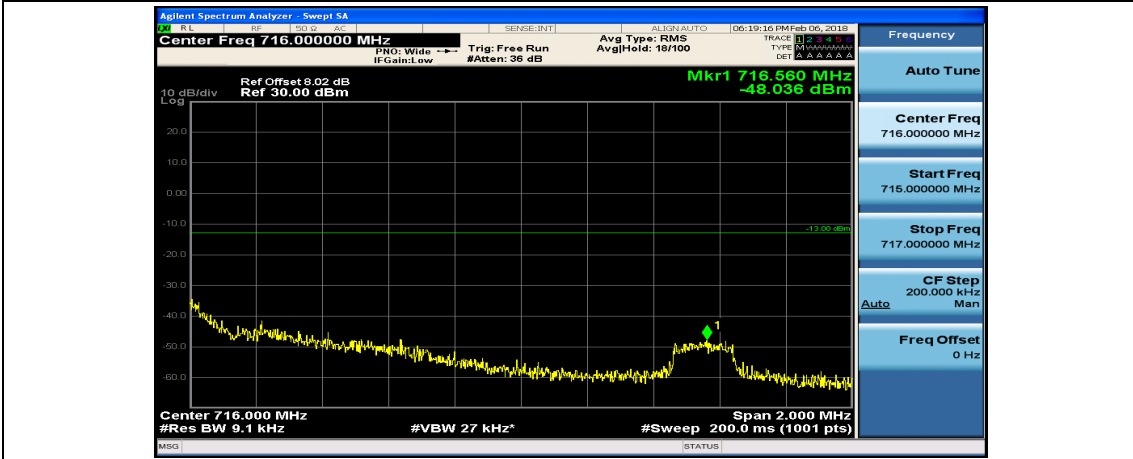

(Channel Bandwidth: 3 MHz)_HCH_QPSK_1RB#7