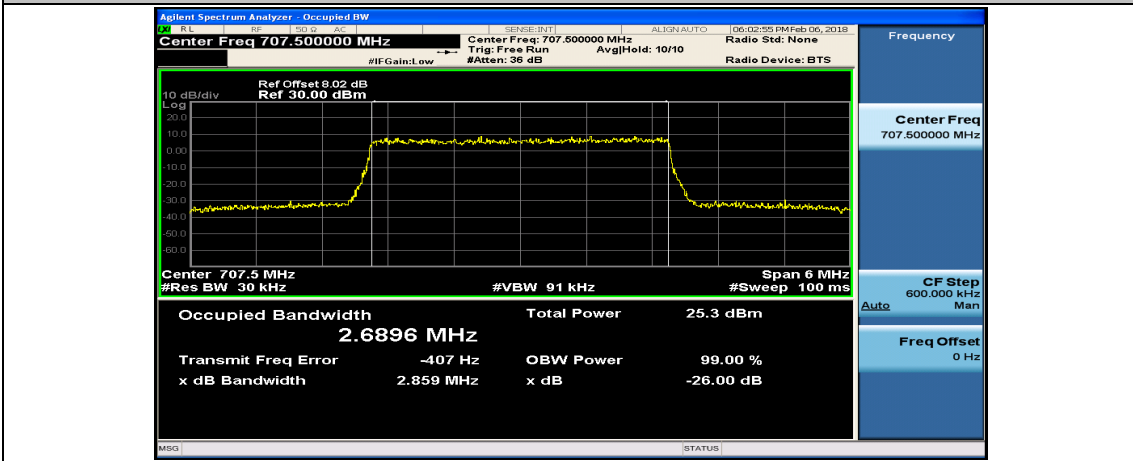

(Channel Bandwidth: 3 MHz)_MCH_16QAM_15RB#0