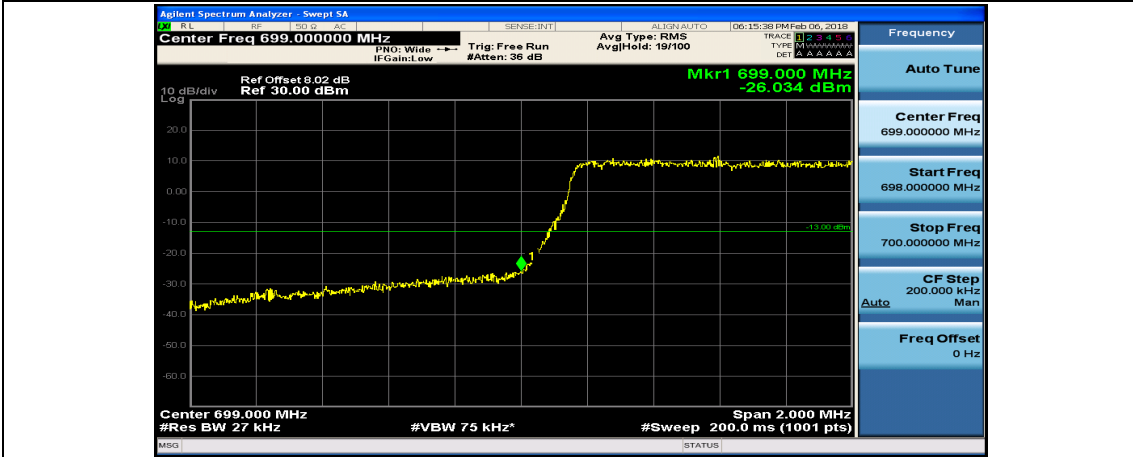

(Channel Bandwidth: 1.4 MHz)_LCH_16QAM_6RB#0