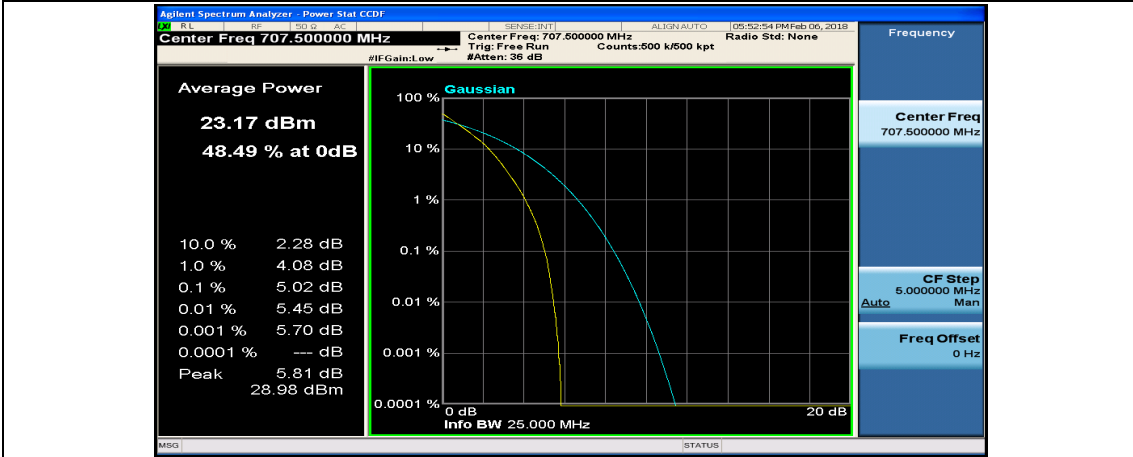

Channel Bandwidth: 10 MHz_MCH_QPSK_25RB#25