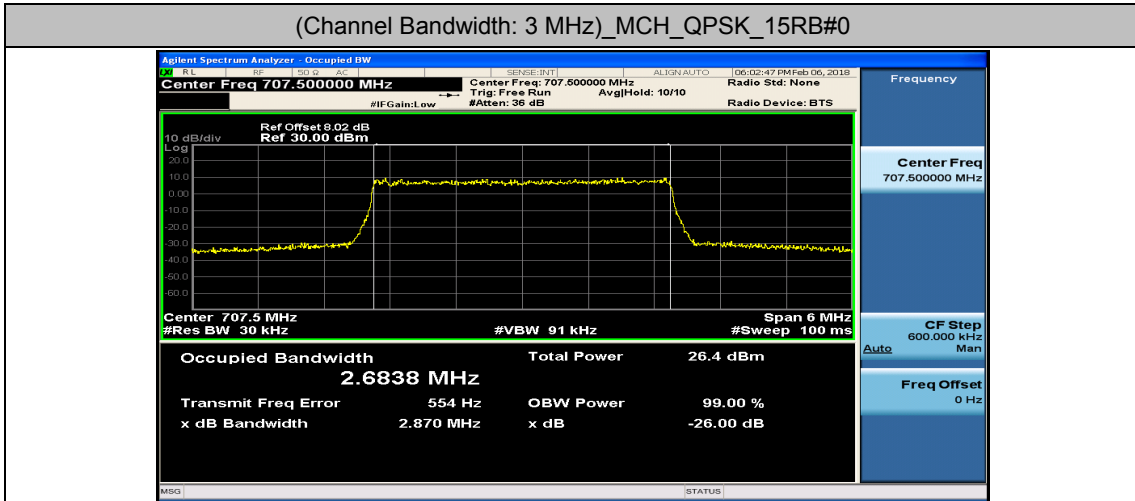

Test Graphs

Channel Bandwidth: 1.4 MHz

(Channel Bandwidth: 1.4 MHz)_LCH_16QAM_6RB#0

(Channel Bandwidth: 1.4 MHz)_MCH_16QAM_6RB#0

(Channel Bandwidth: 1.4 MHz)_HCH_16QAM_6RB#0

Channel Bandwidth: 3 MHz

(Channel Bandwidth: 3 MHz)_LCH_16QAM_15RB#0