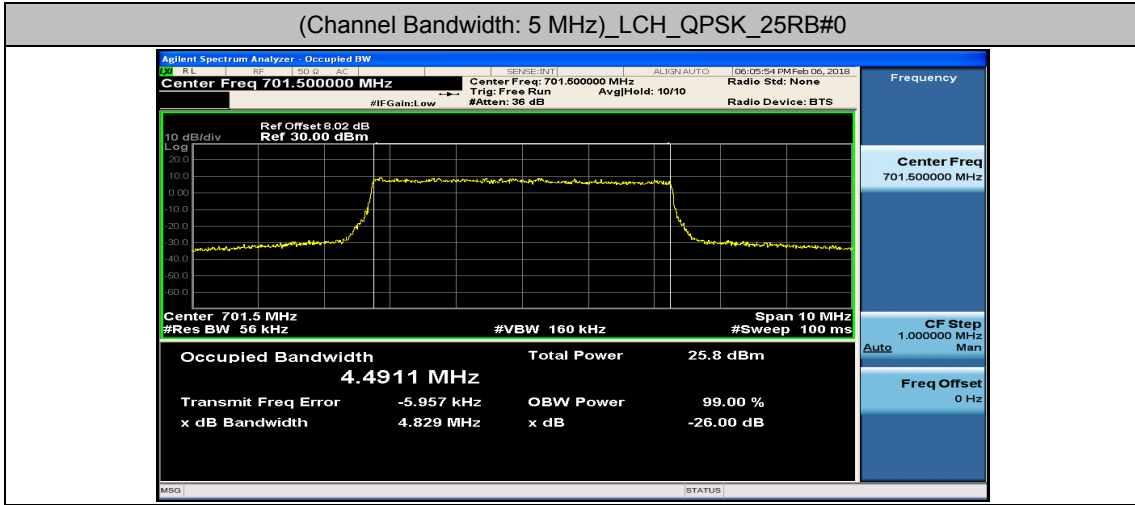

Channel Bandwidth: 5 MHz