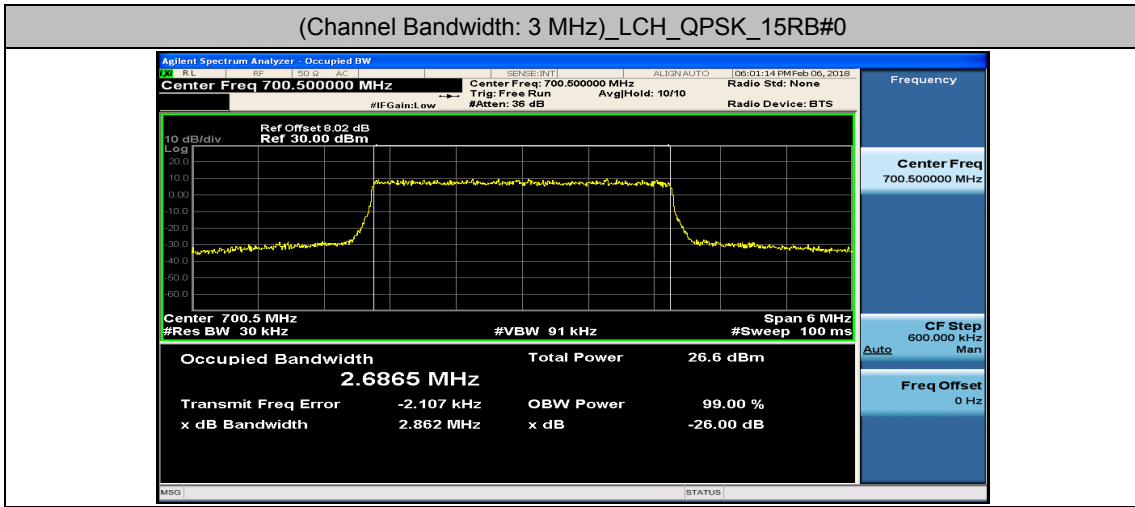

Test Graphs

Channel Bandwidth: 1.4 MHz

(Channel Bandwidth: 1.4 MHz)_LCH_16QAM_6RB#0

(Channel Bandwidth: 1.4 MHz)_MCH_16QAM_6RB#0

(Channel Bandwidth: 1.4 MHz)_HCH_16QAM_6RB#0

Channel Bandwidth: 3 MHz

(Channel Bandwidth: 3 MHz)_LCH_16QAM_15RB#0