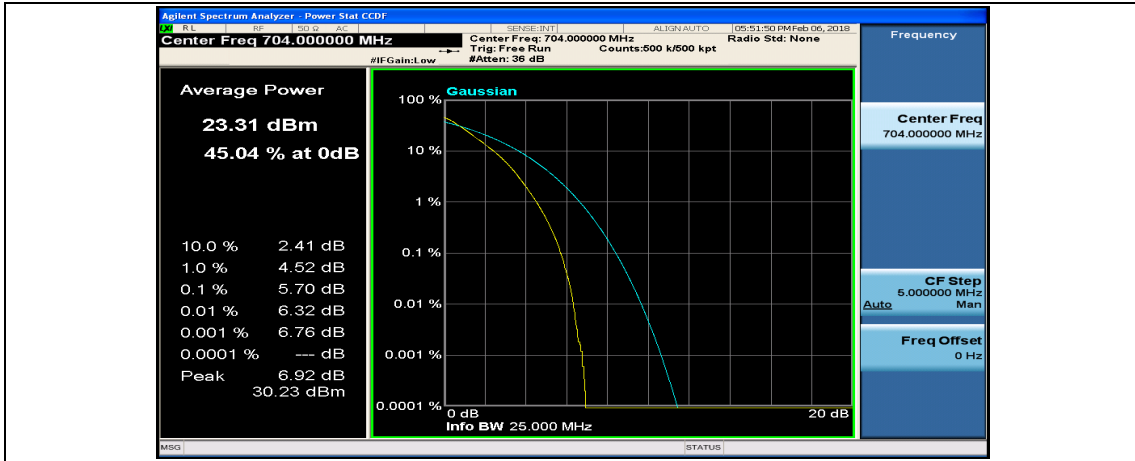

Channel Bandwidth: 10 MHz

Channel Bandwidth: 10 MHz_LCH_QPSK_25RB#12

Channel Bandwidth: 10 MHz_LCH_QPSK_25RB#25

Channel Bandwidth: 10 MHz_LCH_QPSK_50RB#0

Channel Bandwidth: 10 MHz_MCH_QPSK_1RB#49

Channel Bandwidth: 10 MHz_MCH_QPSK_25RB#0