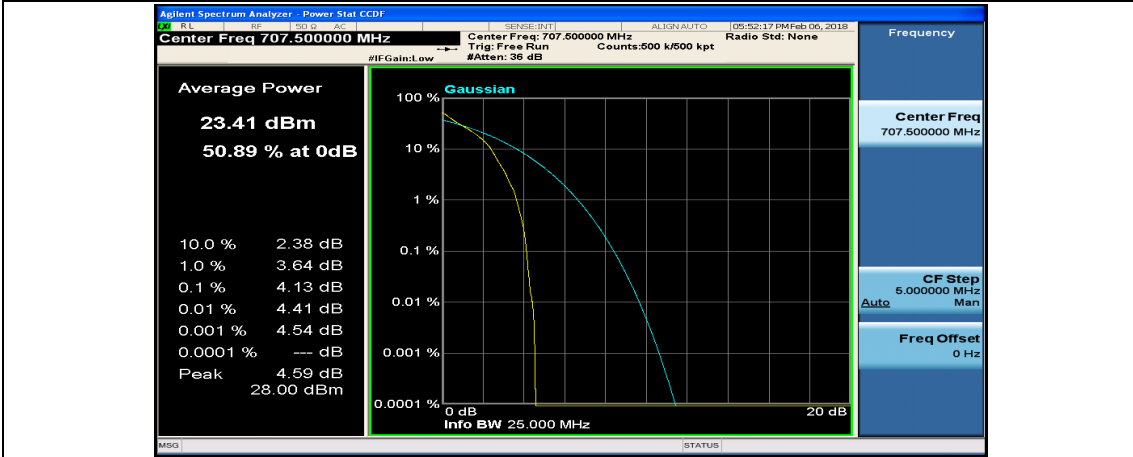

Channel Bandwidth: 10 MHz

Channel Bandwidth: 10 MHz_LCH_QPSK_25RB#12

Channel Bandwidth: 10 MHz_LCH_QPSK_25RB#25

Channel Bandwidth: 10 MHz_LCH_QPSK_50RB#0

Channel Bandwidth: 10 MHz_MCH_QPSK_1RB#49

Channel Bandwidth: 10 MHz_MCH_QPSK_25RB#0