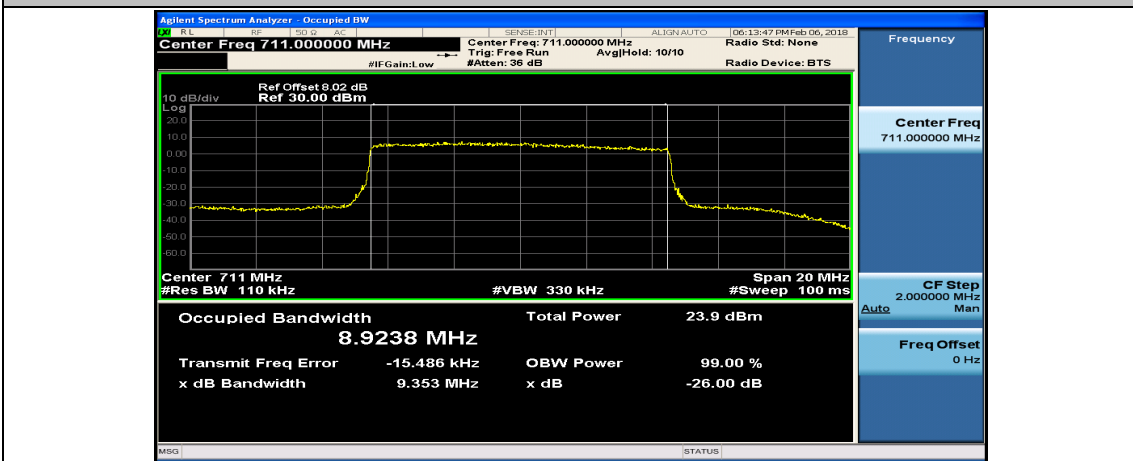

Channel Bandwidth: 10 MHz

Channel Bandwidth: 10 MHz_LCH_16QAM_50RB#0

Channel Bandwidth: 10 MHz_MCH_16QAM_50RB#0

Channel Bandwidth: 10 MHz_HCH_16QAM_50RB#0

Appendix D: Band Edge

Test Graphs

Channel Bandwidth: 1.4 MHz