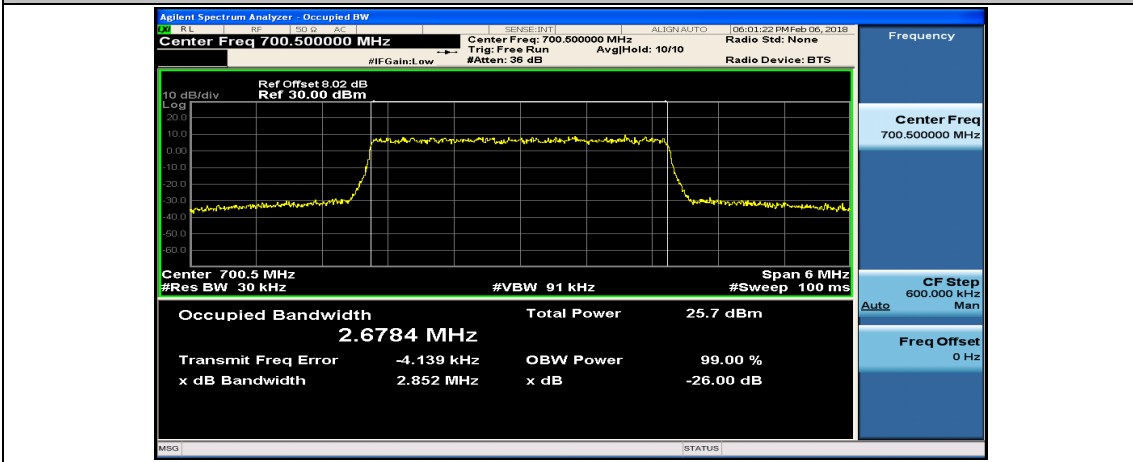

Test Graphs

Channel Bandwidth: 1.4 MHz

(Channel Bandwidth: 1.4 MHz)_LCH_16QAM_6RB#0

(Channel Bandwidth: 1.4 MHz)_MCH_16QAM_6RB#0

(Channel Bandwidth: 1.4 MHz)_HCH_16QAM_6RB#0

Channel Bandwidth: 3 MHz

(Channel Bandwidth: 3 MHz)_LCH_16QAM_15RB#0