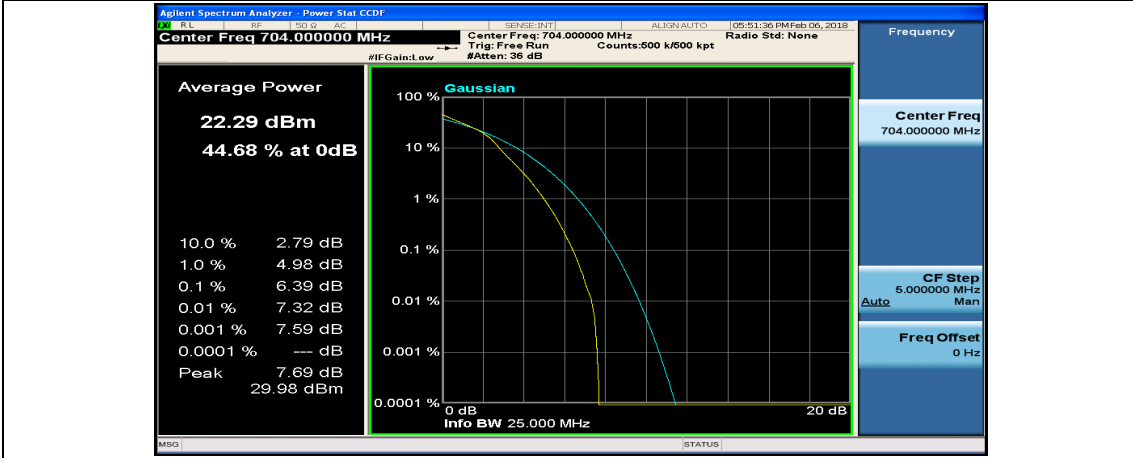

Channel Bandwidth: 10 MHz_HCH_QPSK_1RB#49

Channel Bandwidth: 10 MHz_HCH_QPSK_25RB#0

Channel Bandwidth: 10 MHz_HCH_QPSK_25RB#12

Channel Bandwidth: 10 MHz_LCH_16QAM_1RB#0

Channel Bandwidth: 10 MHz_LCH_16QAM_1RB#24

Channel Bandwidth: 10 MHz_LCH_16QAM_1RB#49

Channel Bandwidth: 10 MHz_LCH_16QAM_25RB#0

Channel Bandwidth: 10 MHz_LCH_16QAM_25RB#12

Channel Bandwidth: 10 MHz_LCH_16QAM_25RB#25

Channel Bandwidth: 10 MHz_LCH_16QAM_50RB#0