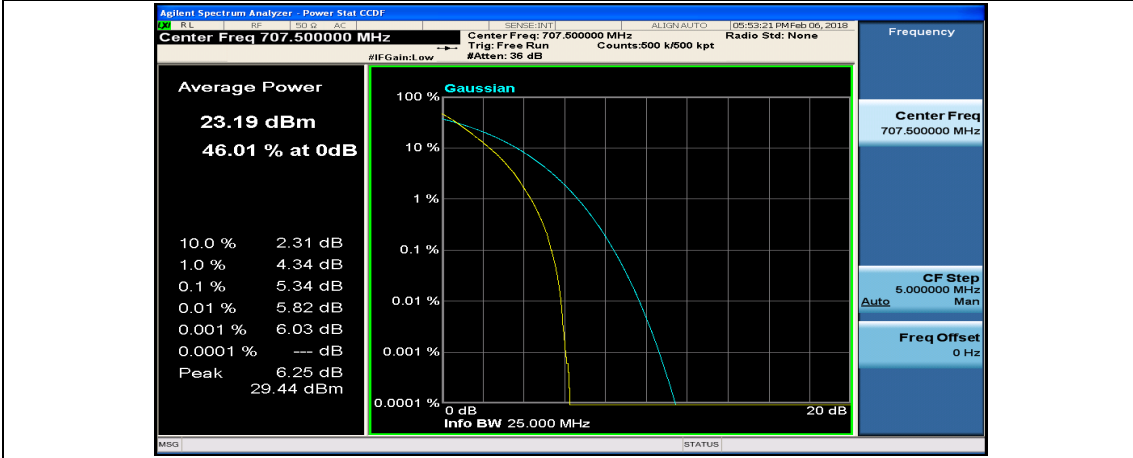

Channel Bandwidth: 10 MHz_MCH_QPSK_50RB#0