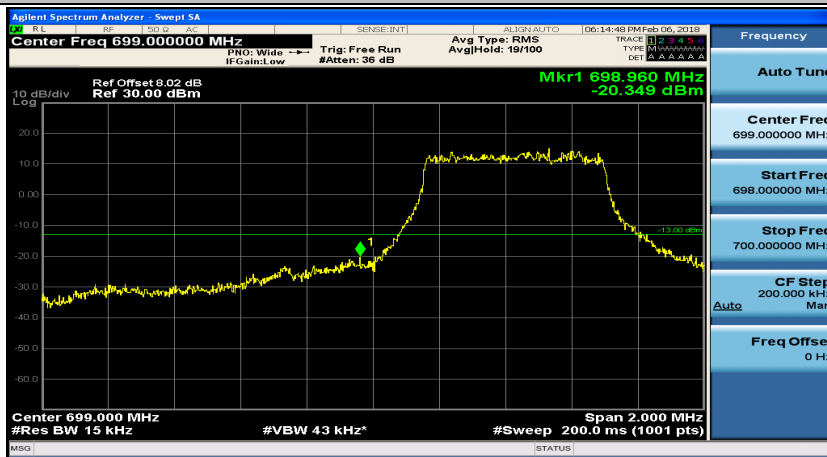

(Channel Bandwidth: 1.4 MHz)_LCH_QPSK_3RB#0