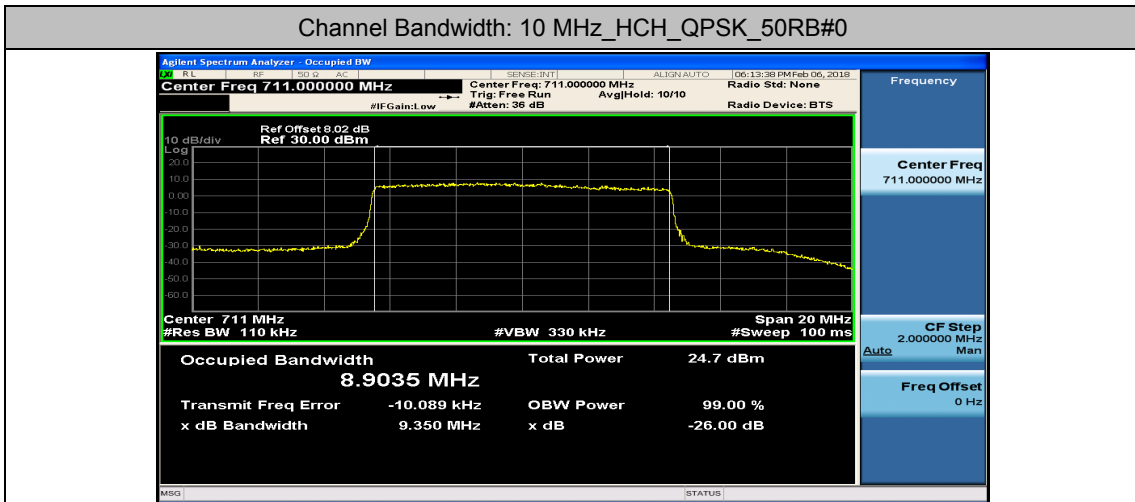

Channel Bandwidth: 10 MHz