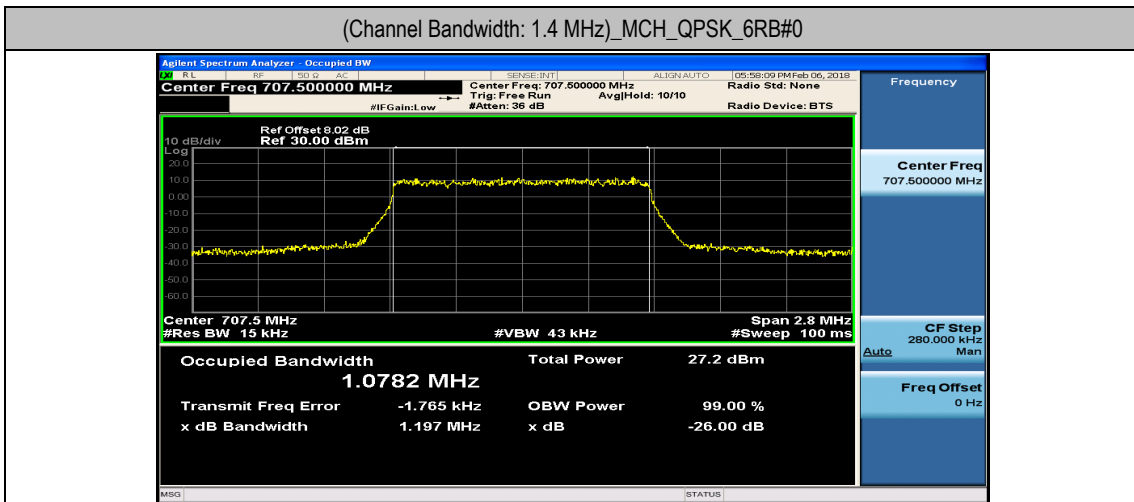

Test Graphs

Channel Bandwidth: 1.4 MHz