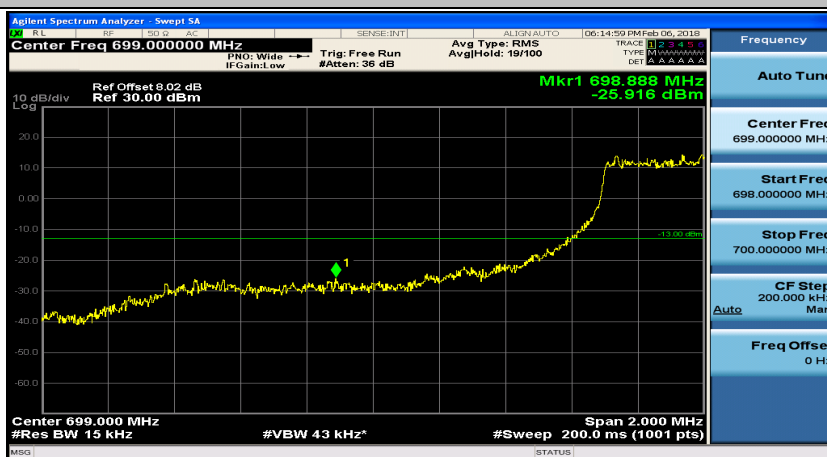

(Channel Bandwidth: 1.4 MHz)_LCH_QPSK_3RB#3

(Channel Bandwidth: 1.4 MHz)_LCH_QPSK_6RB#0