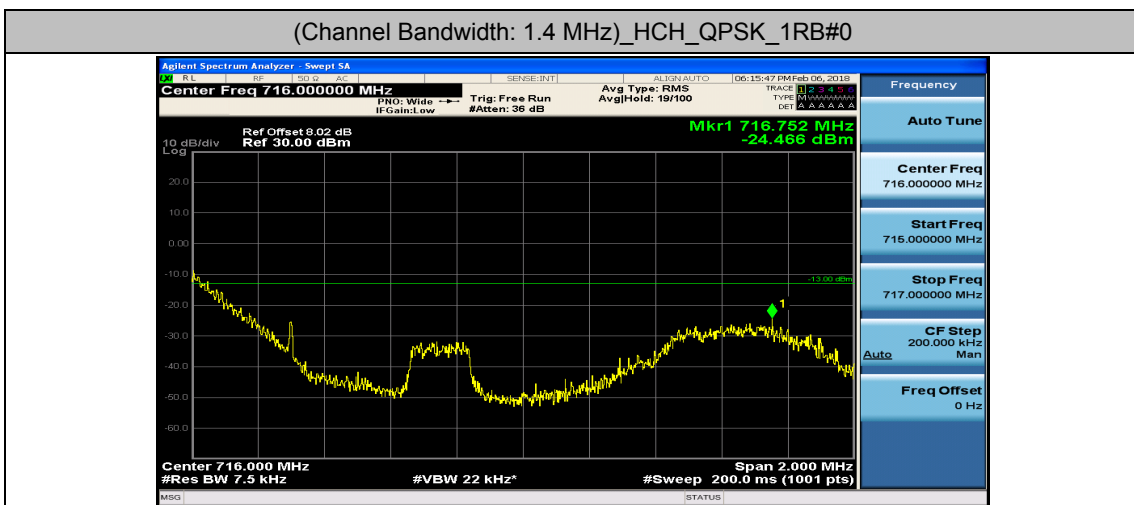

(Channel Bandwidth: 1.4 MHz)_LCH_QPSK_3RB#0

(Channel Bandwidth: 1.4 MHz)_LCH_QPSK_3RB#2

(Channel Bandwidth: 1.4 MHz)_LCH_QPSK_3RB#3

(Channel Bandwidth: 1.4 MHz)_LCH_QPSK_6RB#0

(Channel Bandwidth: 1.4 MHz)_HCH_QPSK_1RB#0