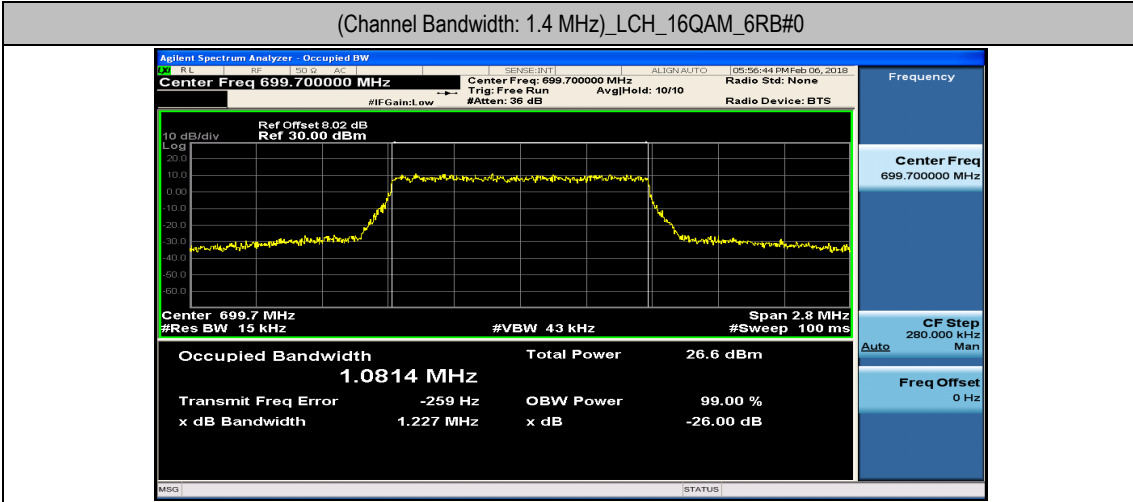

(Channel Bandwidth: 1.4 MHz)_MCH_16QAM_6RB#0

(Channel Bandwidth: 1.4 MHz)_LCH_16QAM_6RB#0