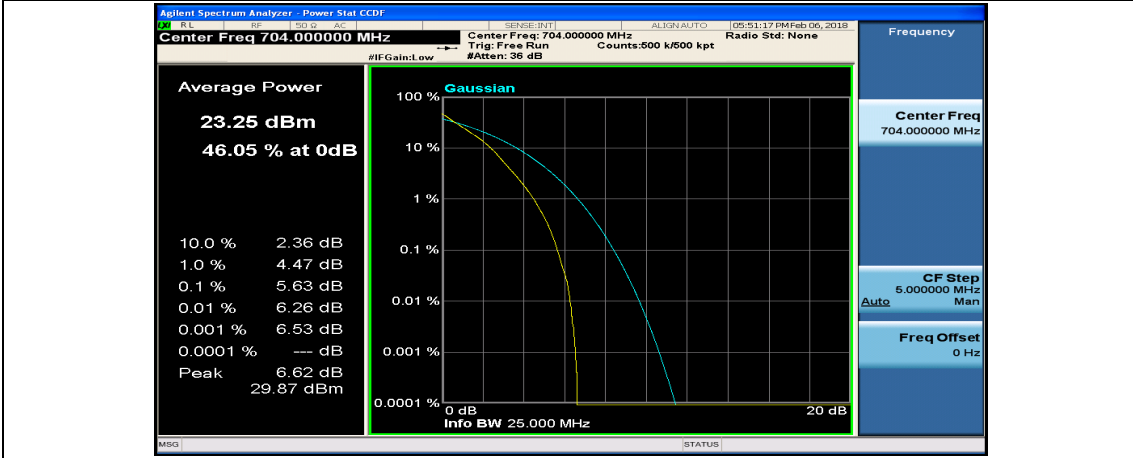

Channel Bandwidth: 10 MHz

Channel Bandwidth: 10 MHz_LCH_QPSK_25RB#12

Channel Bandwidth: 10 MHz_LCH_QPSK_25RB#25

Channel Bandwidth: 10 MHz_LCH_QPSK_50RB#0

Channel Bandwidth: 10 MHz_MCH_QPSK_1RB#49

Channel Bandwidth: 10 MHz_MCH_QPSK_25RB#0