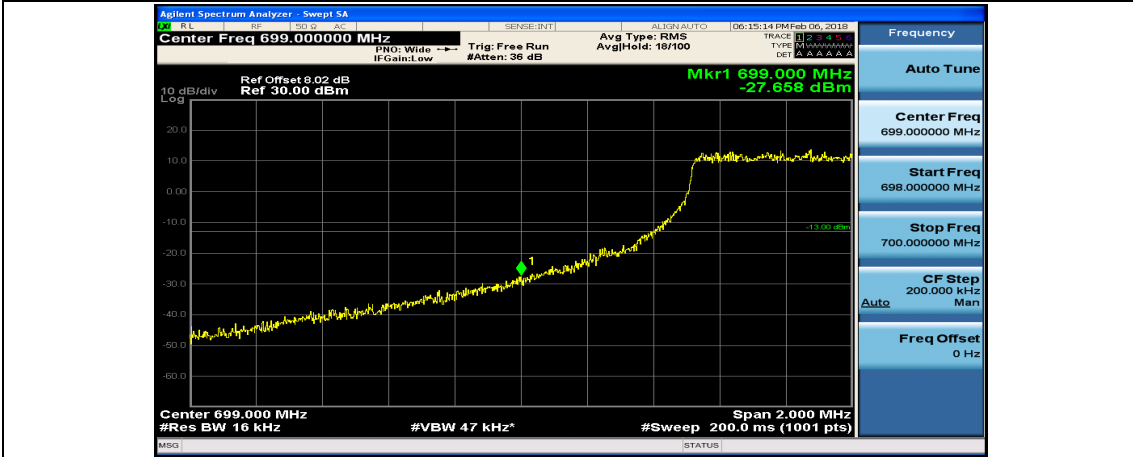

(Channel Bandwidth: 1.4 MHz)_LCH_16QAM_3RB#2