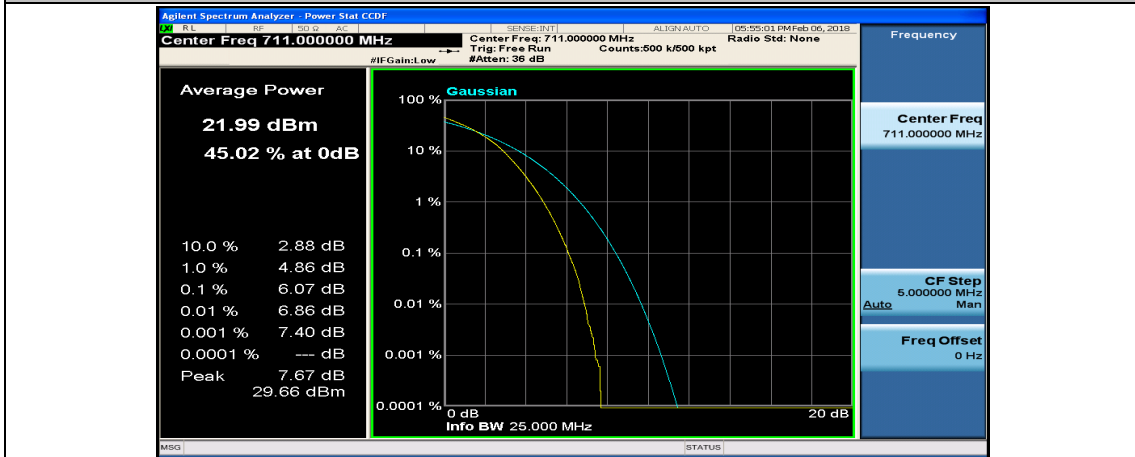

Channel Bandwidth: 10 MHz_HCH_16QAM_25RB#0

Channel Bandwidth: 10 MHz_HCH_16QAM_25RB#12

Channel Bandwidth: 10 MHz_HCH_16QAM_25RB#25

Channel Bandwidth: 10 MHz_HCH_16QAM_50RB#0

Appendix C: 26dB Bandwidth and Occupied Bandwidth