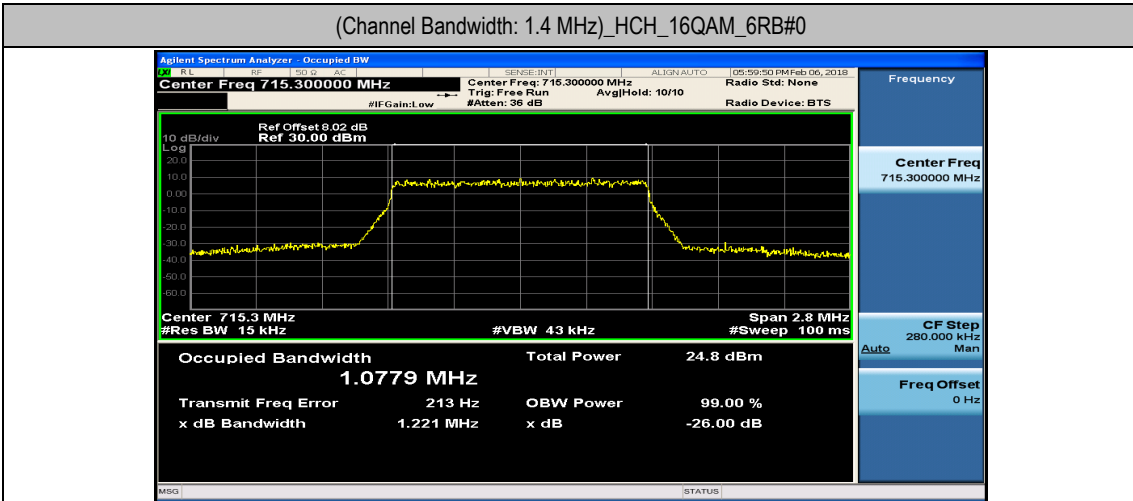

Test Graphs

Channel Bandwidth: 1.4 MHz

(Channel Bandwidth: 1.4 MHz)_LCH_16QAM_6RB#0

(Channel Bandwidth: 1.4 MHz)_MCH_16QAM_6RB#0

(Channel Bandwidth: 1.4 MHz)_HCH_16QAM_6RB#0

Channel Bandwidth: 3 MHz

(Channel Bandwidth: 3 MHz)_LCH_16QAM_15RB#0