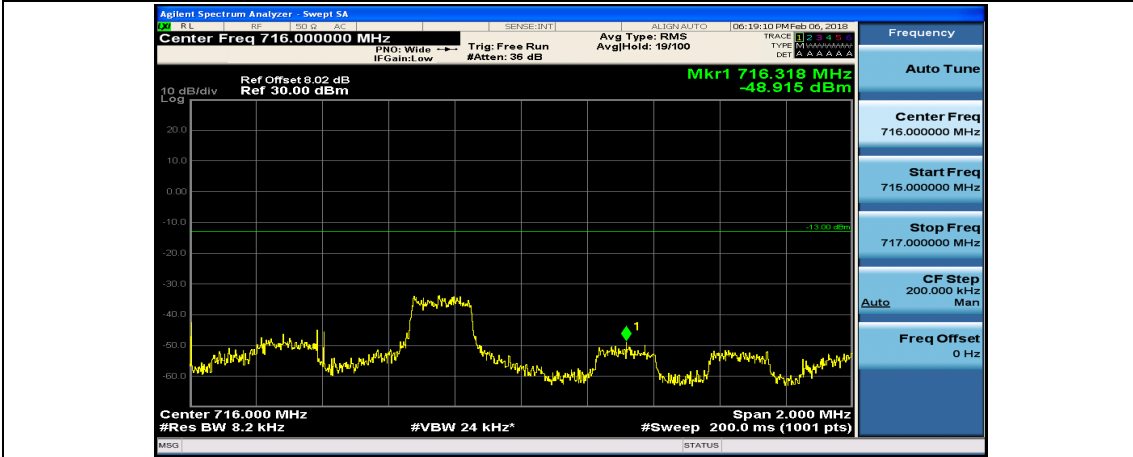

(Channel Bandwidth: 3 MHz)_HCH_QPSK_1RB#0