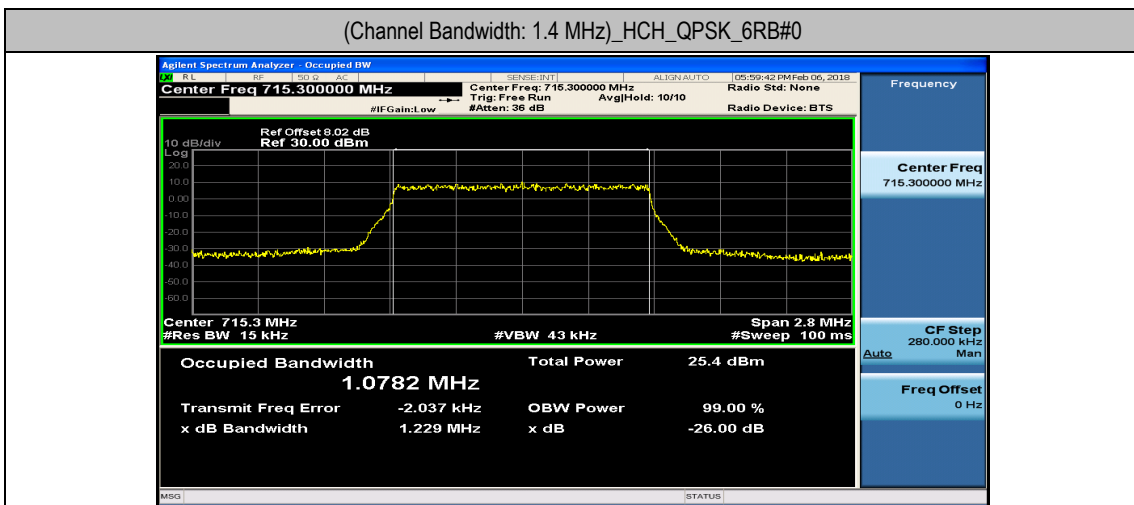

Test Graphs

Channel Bandwidth: 1.4 MHz