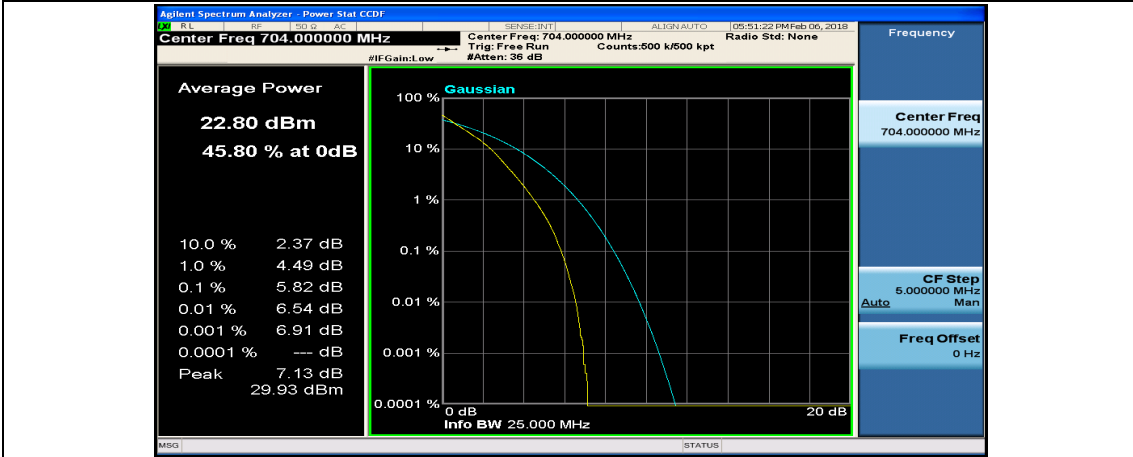

Channel Bandwidth: 10 MHz

Channel Bandwidth: 10 MHz_LCH_QPSK_25RB#12

Channel Bandwidth: 10 MHz_LCH_QPSK_25RB#25

Channel Bandwidth: 10 MHz_LCH_QPSK_50RB#0

Channel Bandwidth: 10 MHz_MCH_QPSK_1RB#49

Channel Bandwidth: 10 MHz_MCH_QPSK_25RB#0