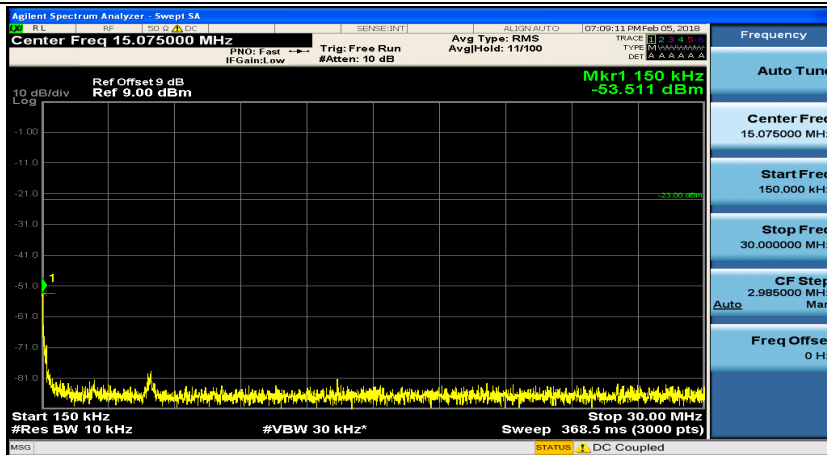

(Channel Bandwidth: 3 MHz)_LCH_16QAM_1RB#0

(Channel Bandwidth: 3 MHz)_LCH_16QAM_1RB#7