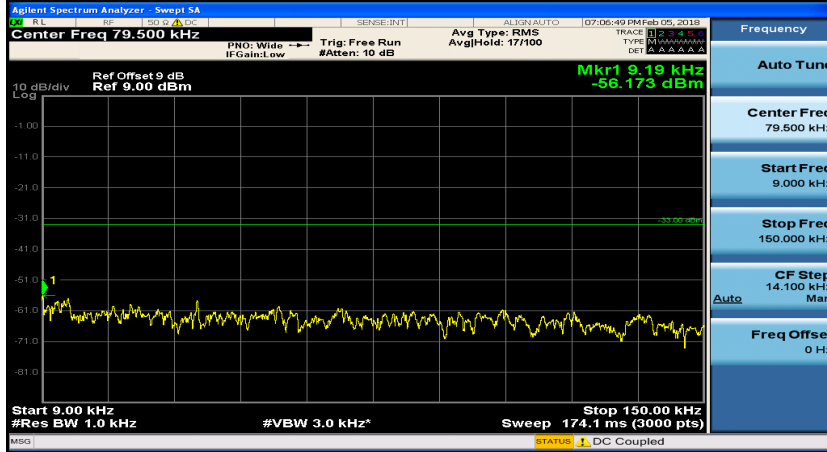

(Channel Bandwidth: 1.4 MHz)_HCH_16QAM_1RB#0

(Channel Bandwidth: 1.4 MHz)_HCH_16QAM_1RB#3