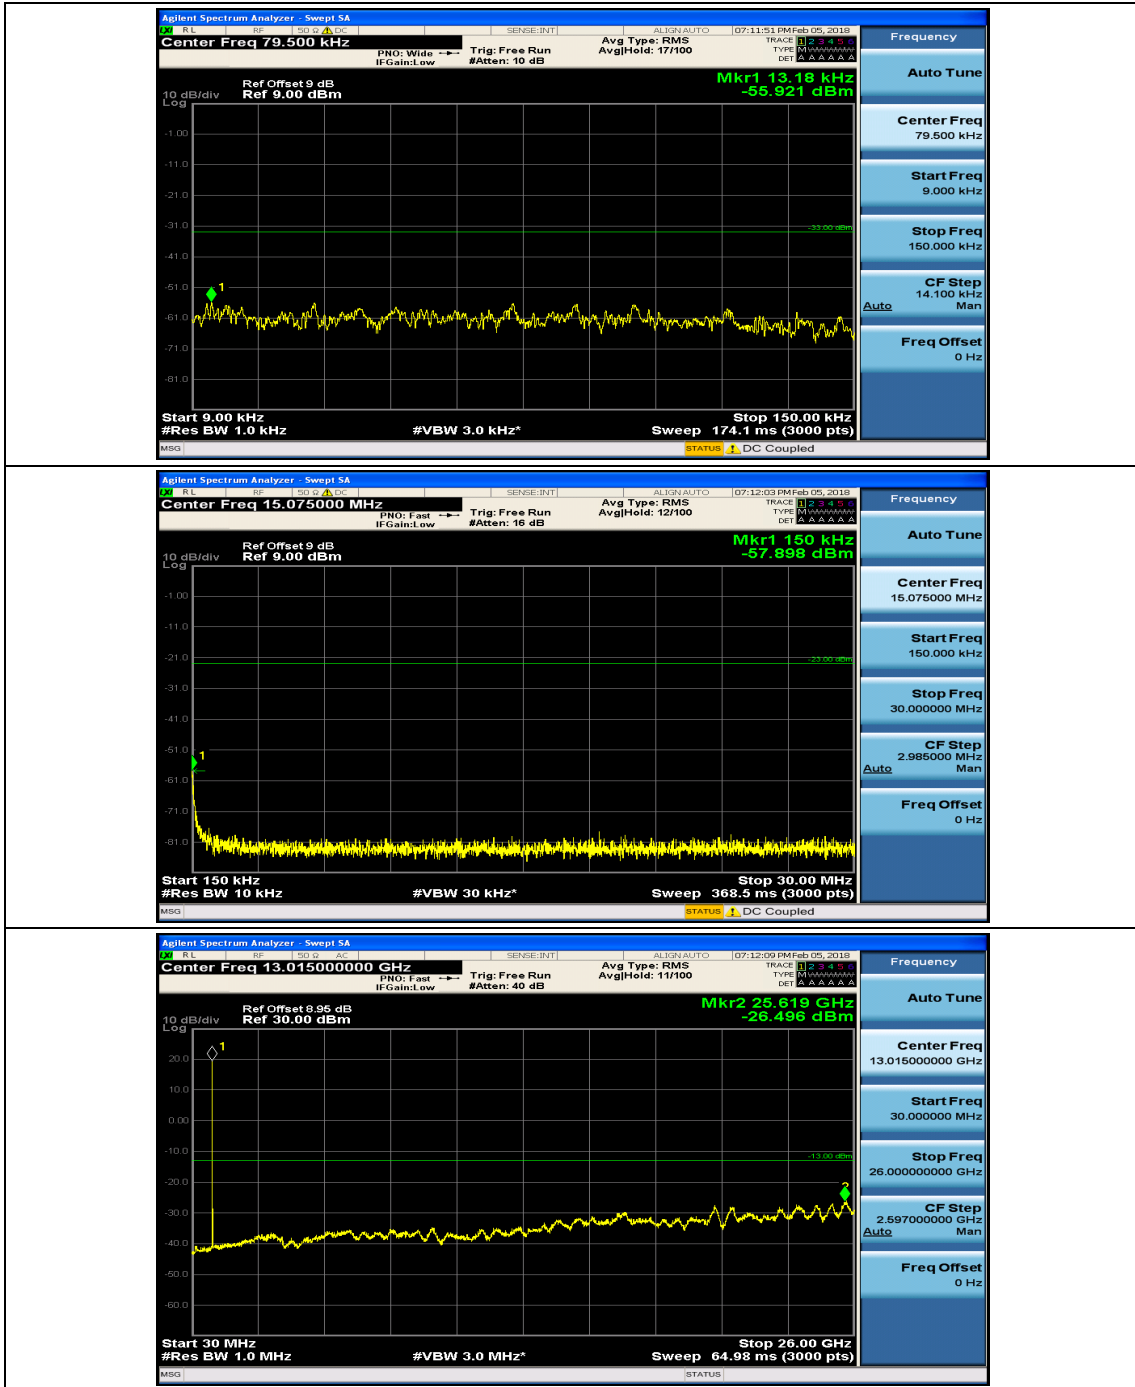

(Channel Bandwidth: 3 MHz)_HCH_QPSK_1RB#7

(Channel Bandwidth: 3 MHz)_LCH_16QAM_1RB#0

(Channel Bandwidth: 3 MHz)_LCH_16QAM_1RB#7

(Channel Bandwidth: 3 MHz)_MCH_16QAM_1RB#0

(Channel Bandwidth: 3 MHz)_MCH_16QAM_1RB#7