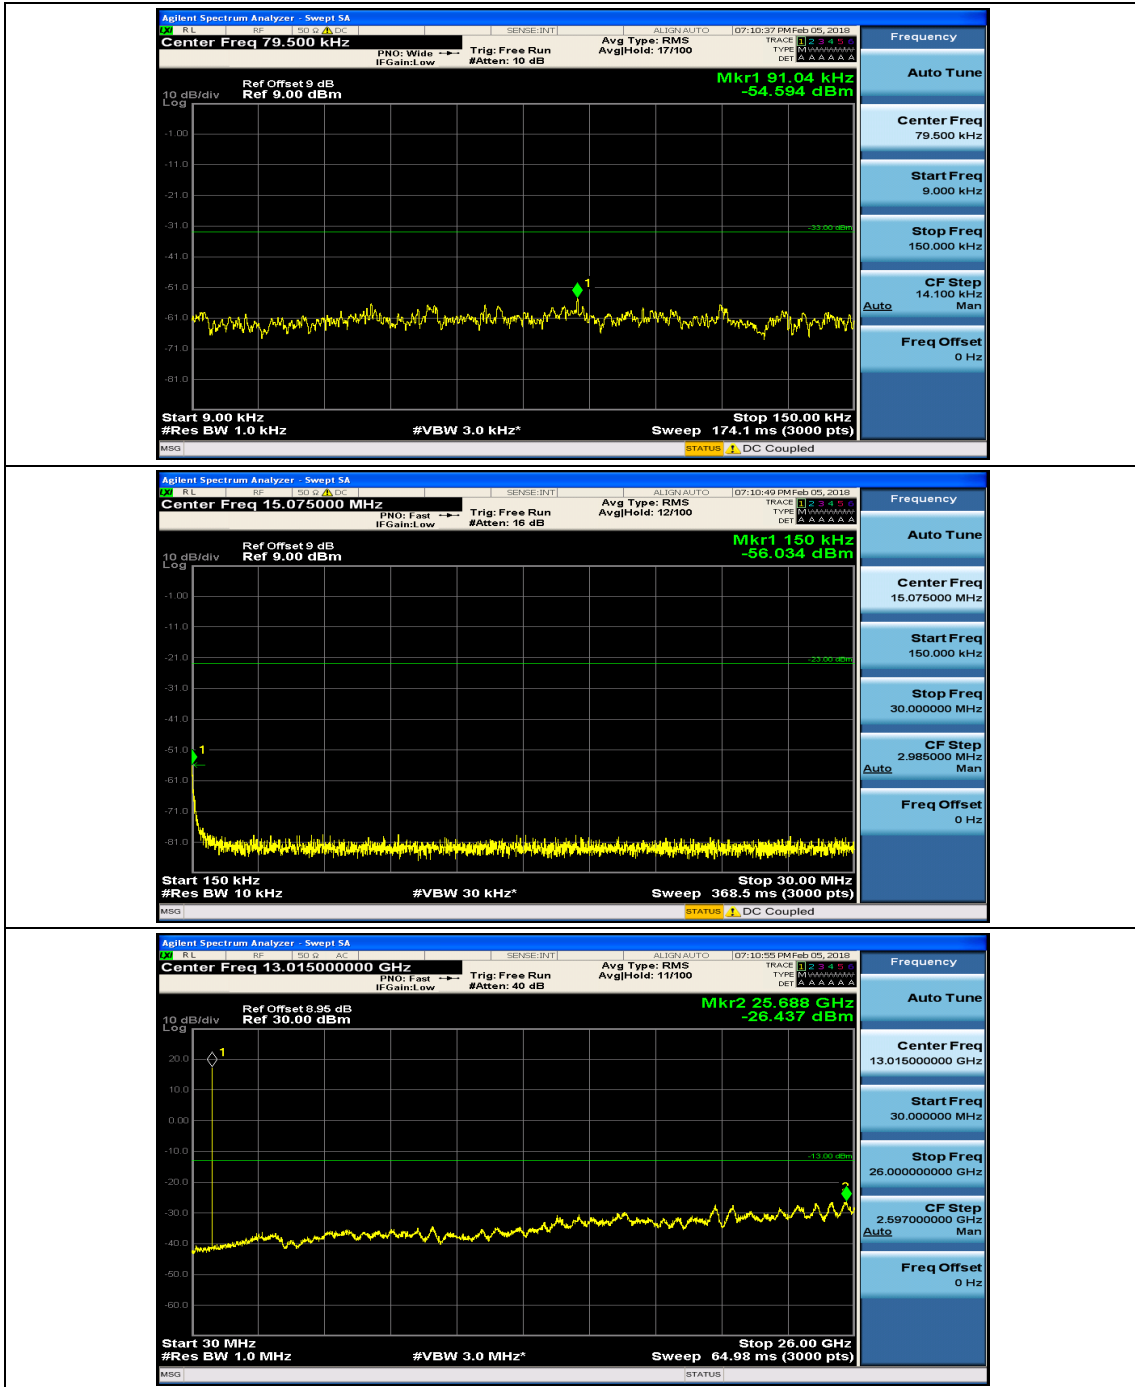

(Channel Bandwidth: 1.4 MHz)_HCH_16QAM_1RB#0

(Channel Bandwidth: 1.4 MHz)_HCH_16QAM_1RB#3

Channel Bandwidth: 3 MHz

(Channel Bandwidth: 3 MHz)_MCH_QPSK_1RB#0

(Channel Bandwidth: 3 MHz)_MCH_QPSK_1RB#7

(Channel Bandwidth: 3 MHz)_HCH_QPSK_1RB#0