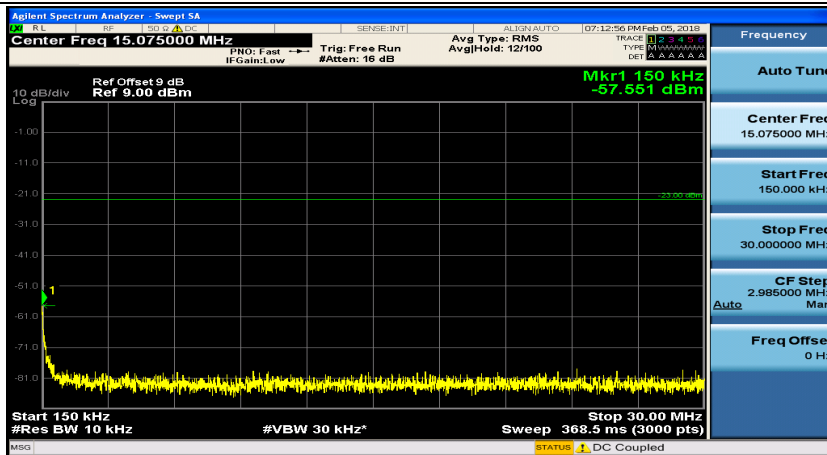

(Channel Bandwidth: 1.4 MHz)_HCH_16QAM_1RB#0

(Channel Bandwidth: 1.4 MHz)_HCH_16QAM_1RB#3

Channel Bandwidth: 3 MHz

(Channel Bandwidth: 3 MHz)_MCH_QPSK_1RB#0

(Channel Bandwidth: 3 MHz)_MCH_QPSK_1RB#7

(Channel Bandwidth: 3 MHz)_HCH_QPSK_1RB#0