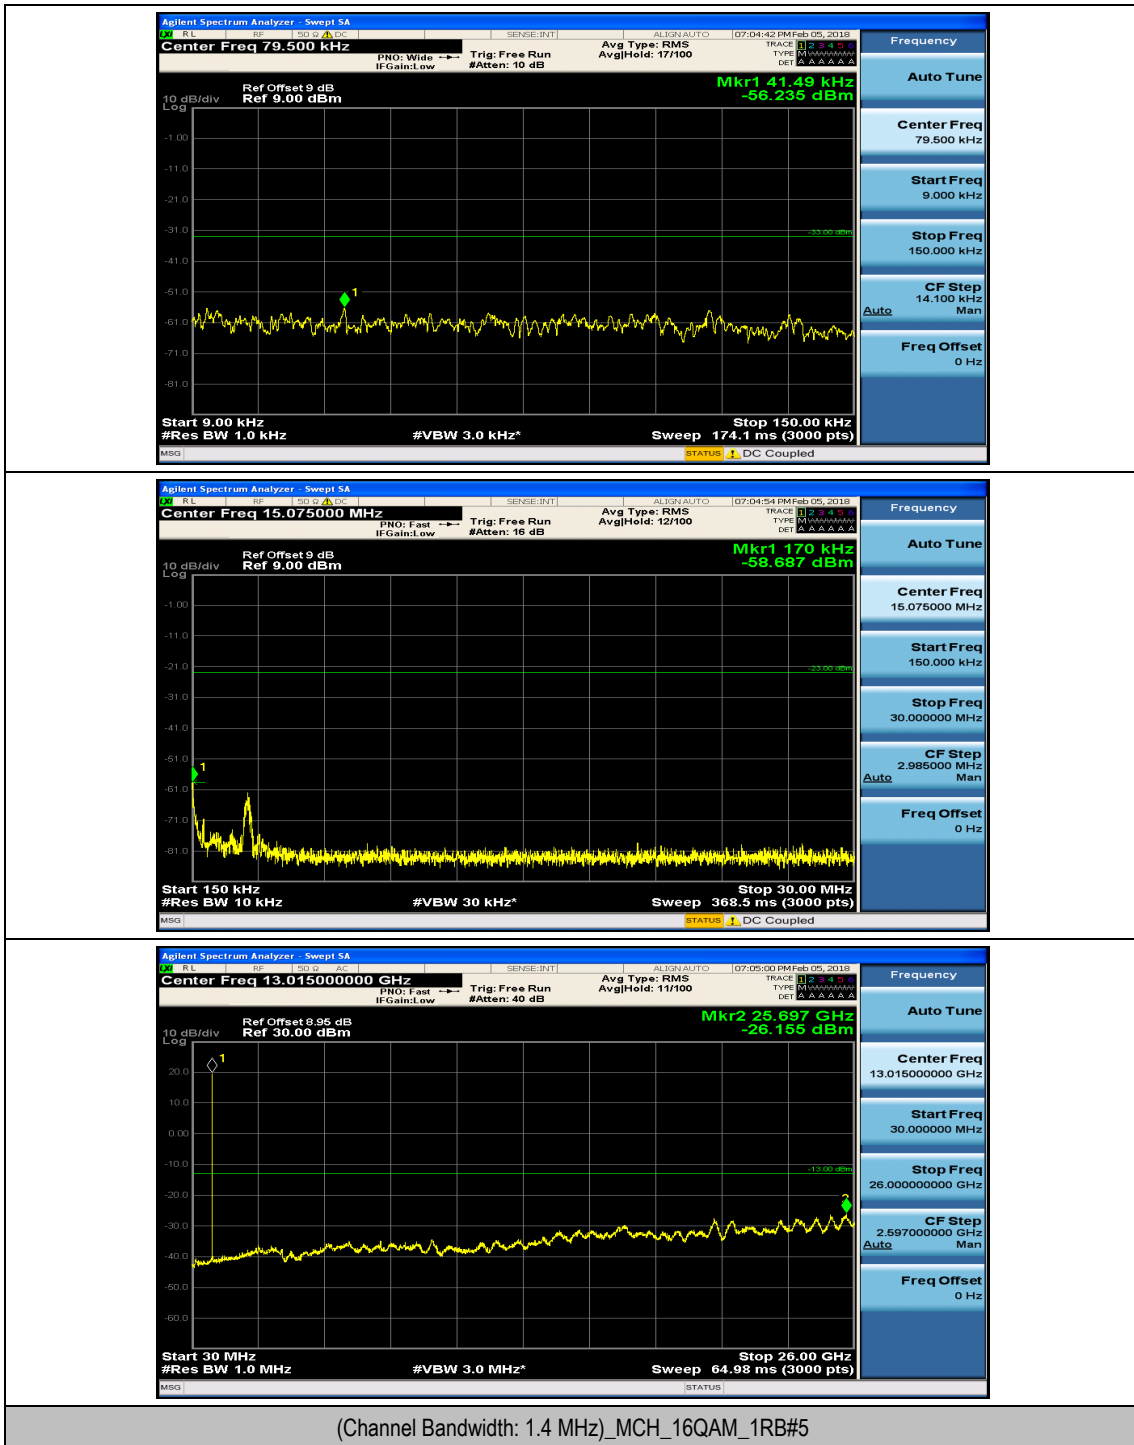

Appendix D: Conducted Spurious Emission

Test Graphs

Channel Bandwidth: 1.4 MHz

(Channel Bandwidth: 1.4 MHz)_MCH_QPSK_1RB#0

(Channel Bandwidth: 1.4 MHz)_MCH_QPSK_1RB#3

(Channel Bandwidth: 1.4 MHz)_HCH_QPSK_1RB#0

(Channel Bandwidth: 1.4 MHz)_HCH_QPSK_1RB#3

(Channel Bandwidth: 1.4 MHz)_LCH_16QAM_1RB#0

(Channel Bandwidth: 1.4 MHz)_LCH_16QAM_1RB#3

(Channel Bandwidth: 1.4 MHz)_MCH_16QAM_1RB#0

(Channel Bandwidth: 1.4 MHz)_MCH_16QAM_1RB#3