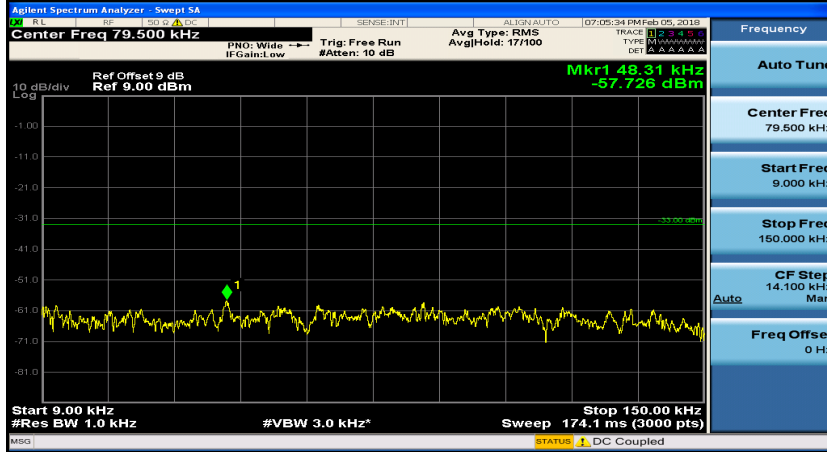

Appendix D: Conducted Spurious Emission

Test Graphs

Channel Bandwidth: 1.4 MHz

(Channel Bandwidth: 1.4 MHz)_MCH_QPSK_1RB#0

(Channel Bandwidth: 1.4 MHz)_MCH_QPSK_1RB#3

(Channel Bandwidth: 1.4 MHz)_HCH_QPSK_1RB#0