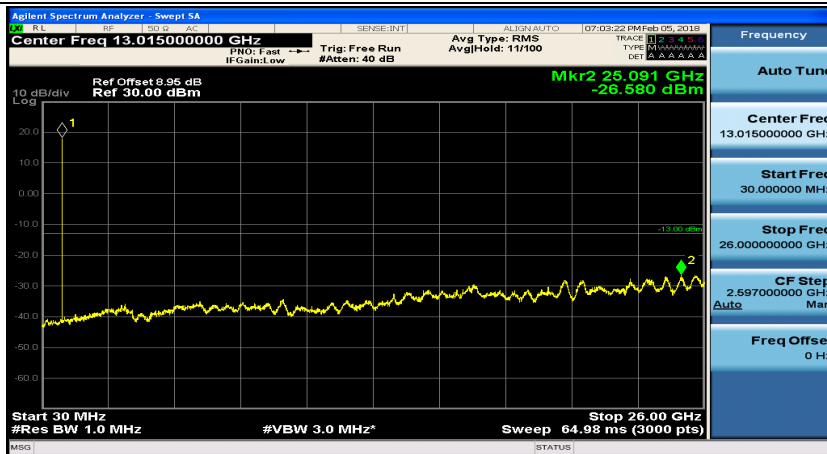

Appendix D: Conducted Spurious Emission

Test Graphs

Channel Bandwidth: 1.4 MHz

(Channel Bandwidth: 1.4 MHz)_MCH_QPSK_1RB#0

(Channel Bandwidth: 1.4 MHz)_MCH_QPSK_1RB#3

(Channel Bandwidth: 1.4 MHz)_HCH_QPSK_1RB#0