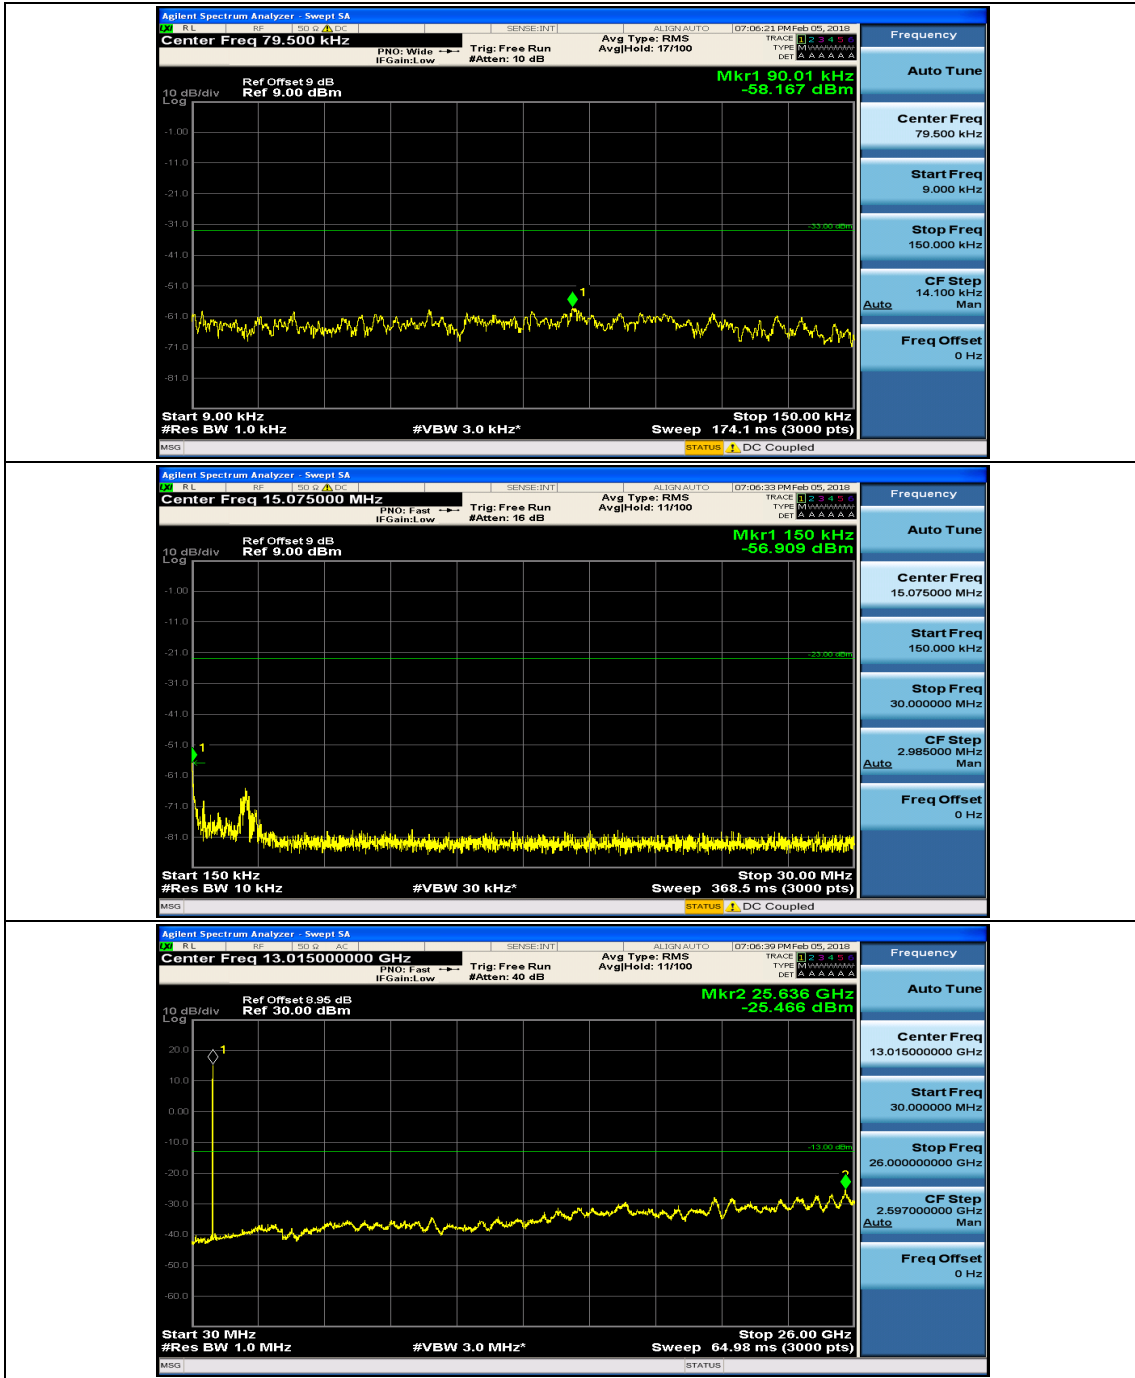

Channel Bandwidth: 10 MHz_LCH_16QAM_50RB#0

Channel Bandwidth: 10 MHz_HCH_16QAM_1RB#0

Channel Bandwidth: 10 MHz_HCH_16QAM_1RB#24

Channel Bandwidth: 10 MHz_HCH_16QAM_1RB#49

Channel Bandwidth: 10 MHz_HCH_16QAM_25RB#0

Appendix D: Conducted Spurious Emission

Test Graphs

Channel Bandwidth: 1.4 MHz

(Channel Bandwidth: 1.4 MHz)_MCH_QPSK_1RB#0

(Channel Bandwidth: 1.4 MHz)_MCH_QPSK_1RB#3

(Channel Bandwidth: 1.4 MHz)_HCH_QPSK_1RB#0

(Channel Bandwidth: 1.4 MHz)_HCH_QPSK_1RB#3

(Channel Bandwidth: 1.4 MHz)_LCH_16QAM_1RB#0

(Channel Bandwidth: 1.4 MHz)_LCH_16QAM_1RB#3

(Channel Bandwidth: 1.4 MHz)_MCH_16QAM_1RB#0

(Channel Bandwidth: 1.4 MHz)_MCH_16QAM_1RB#3