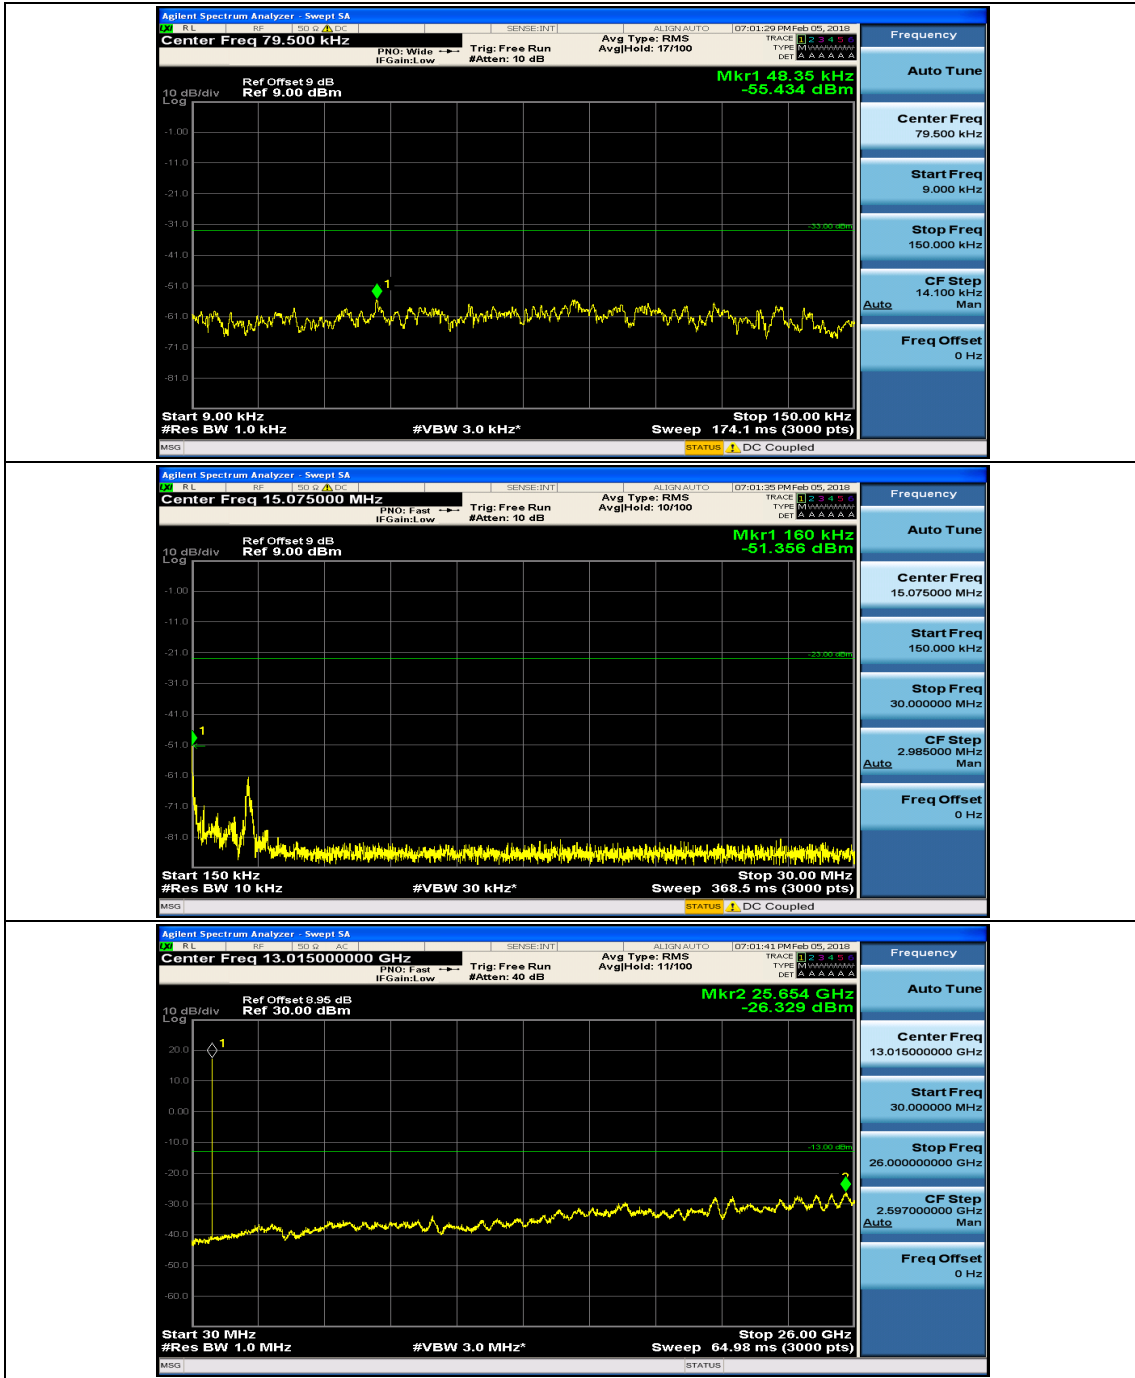

Channel Bandwidth: 10 MHz_HCH_QPSK_25RB#25

Channel Bandwidth: 10 MHz_LCH_16QAM_1RB#49

Channel Bandwidth: 10 MHz_LCH_16QAM_25RB#0

Channel Bandwidth: 10 MHz_LCH_16QAM_25RB#12

Channel Bandwidth: 10 MHz_LCH_16QAM_25RB#25

Channel Bandwidth: 10 MHz_LCH_16QAM_50RB#0

Channel Bandwidth: 10 MHz_HCH_16QAM_1RB#0

Channel Bandwidth: 10 MHz_HCH_16QAM_1RB#24

Channel Bandwidth: 10 MHz_HCH_16QAM_1RB#49

Channel Bandwidth: 10 MHz_HCH_16QAM_25RB#0

Appendix D: Conducted Spurious Emission

Test Graphs

Channel Bandwidth: 1.4 MHz

(Channel Bandwidth: 1.4 MHz)_MCH_QPSK_1RB#0

(Channel Bandwidth: 1.4 MHz)_MCH_QPSK_1RB#3

(Channel Bandwidth: 1.4 MHz)_HCH_QPSK_1RB#0