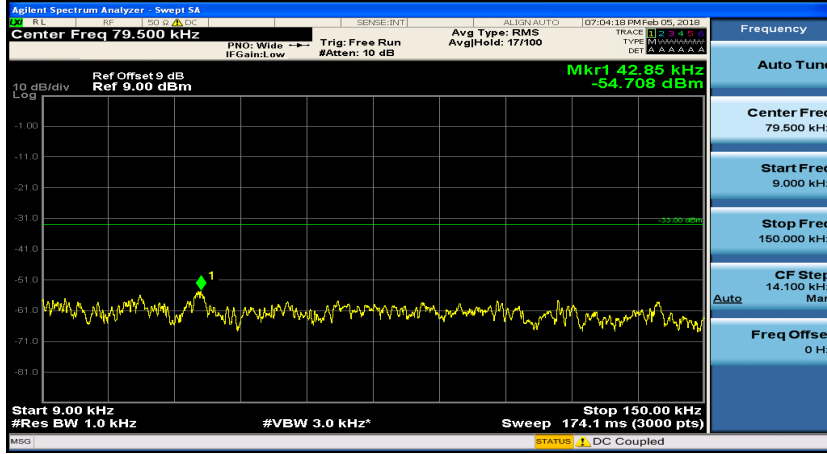

(Channel Bandwidth: 1.4 MHz)_HCH_QPSK_1RB#3

(Channel Bandwidth: 1.4 MHz)_LCH_16QAM_1RB#0

(Channel Bandwidth: 1.4 MHz)_LCH_16QAM_1RB#3

(Channel Bandwidth: 1.4 MHz)_MCH_16QAM_1RB#0

(Channel Bandwidth: 1.4 MHz)_MCH_16QAM_1RB#3