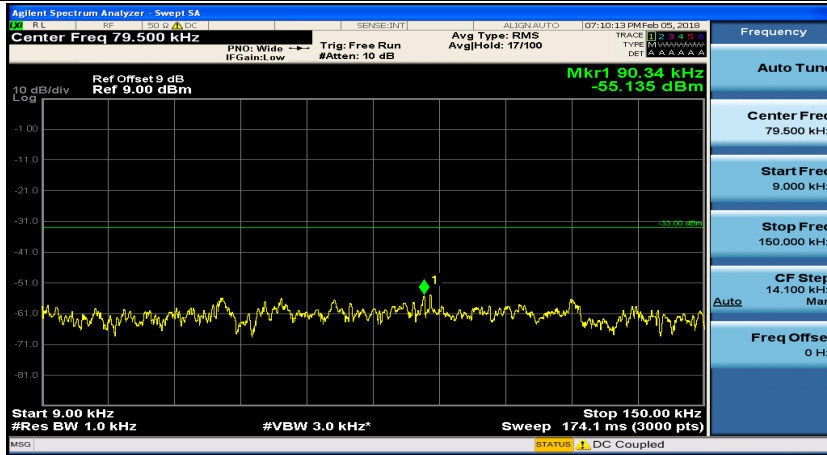

(Channel Bandwidth: 1.4 MHz)_HCH_16QAM_1RB#0

(Channel Bandwidth: 1.4 MHz)_HCH_16QAM_1RB#3

Channel Bandwidth: 3 MHz

(Channel Bandwidth: 3 MHz)_MCH_QPSK_1RB#0

(Channel Bandwidth: 3 MHz)_MCH_QPSK_1RB#7

(Channel Bandwidth: 3 MHz)_HCH_QPSK_1RB#0