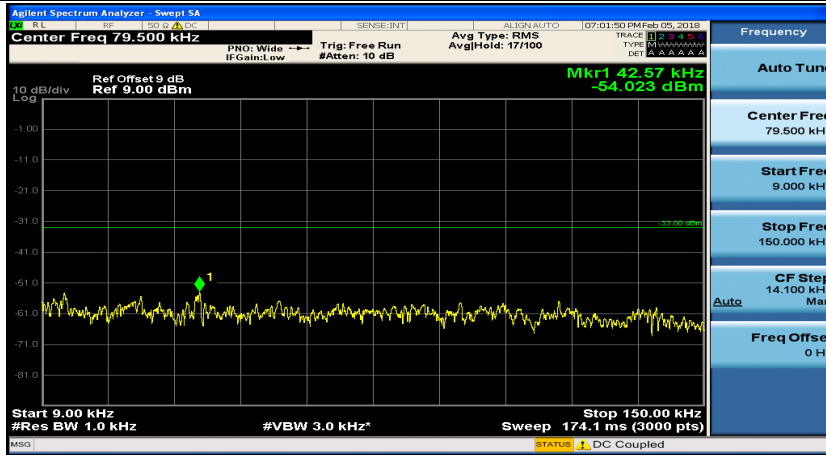

(Channel Bandwidth: 1.4 MHz)_LCH_16QAM_1RB#0

(Channel Bandwidth: 1.4 MHz)_LCH_16QAM_1RB#3