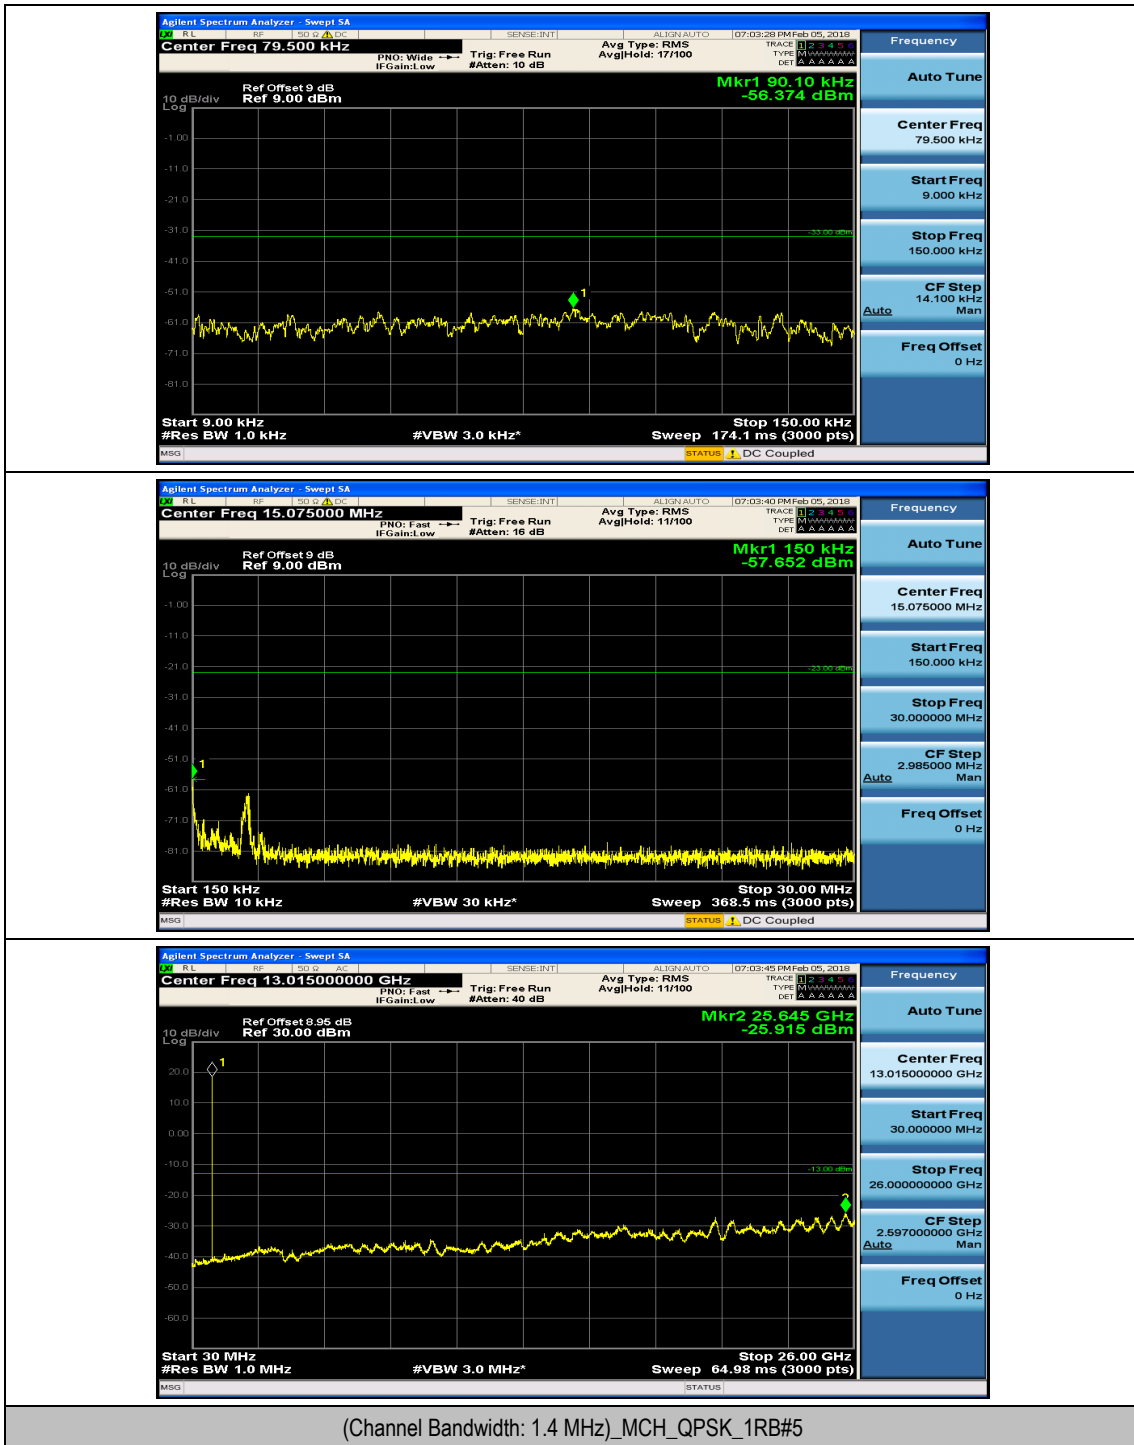

Appendix D: Conducted Spurious Emission

Test Graphs

Channel Bandwidth: 1.4 MHz

(Channel Bandwidth: 1.4 MHz)_MCH_QPSK_1RB#0

(Channel Bandwidth: 1.4 MHz)_MCH_QPSK_1RB#3

(Channel Bandwidth: 1.4 MHz)_HCH_QPSK_1RB#0

(Channel Bandwidth: 1.4 MHz)_HCH_QPSK_1RB#3

(Channel Bandwidth: 1.4 MHz)_LCH_16QAM_1RB#0

(Channel Bandwidth: 1.4 MHz)_LCH_16QAM_1RB#3

(Channel Bandwidth: 1.4 MHz)_MCH_16QAM_1RB#0

(Channel Bandwidth: 1.4 MHz)_MCH_16QAM_1RB#3