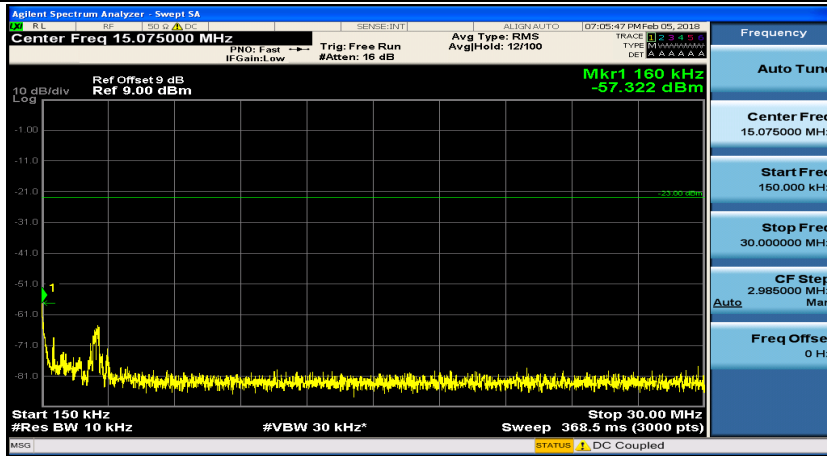

Appendix D: Conducted Spurious Emission

Test Graphs

Channel Bandwidth: 1.4 MHz

(Channel Bandwidth: 1.4 MHz)_MCH_QPSK_1RB#0

(Channel Bandwidth: 1.4 MHz)_MCH_QPSK_1RB#3

(Channel Bandwidth: 1.4 MHz)_HCH_QPSK_1RB#0