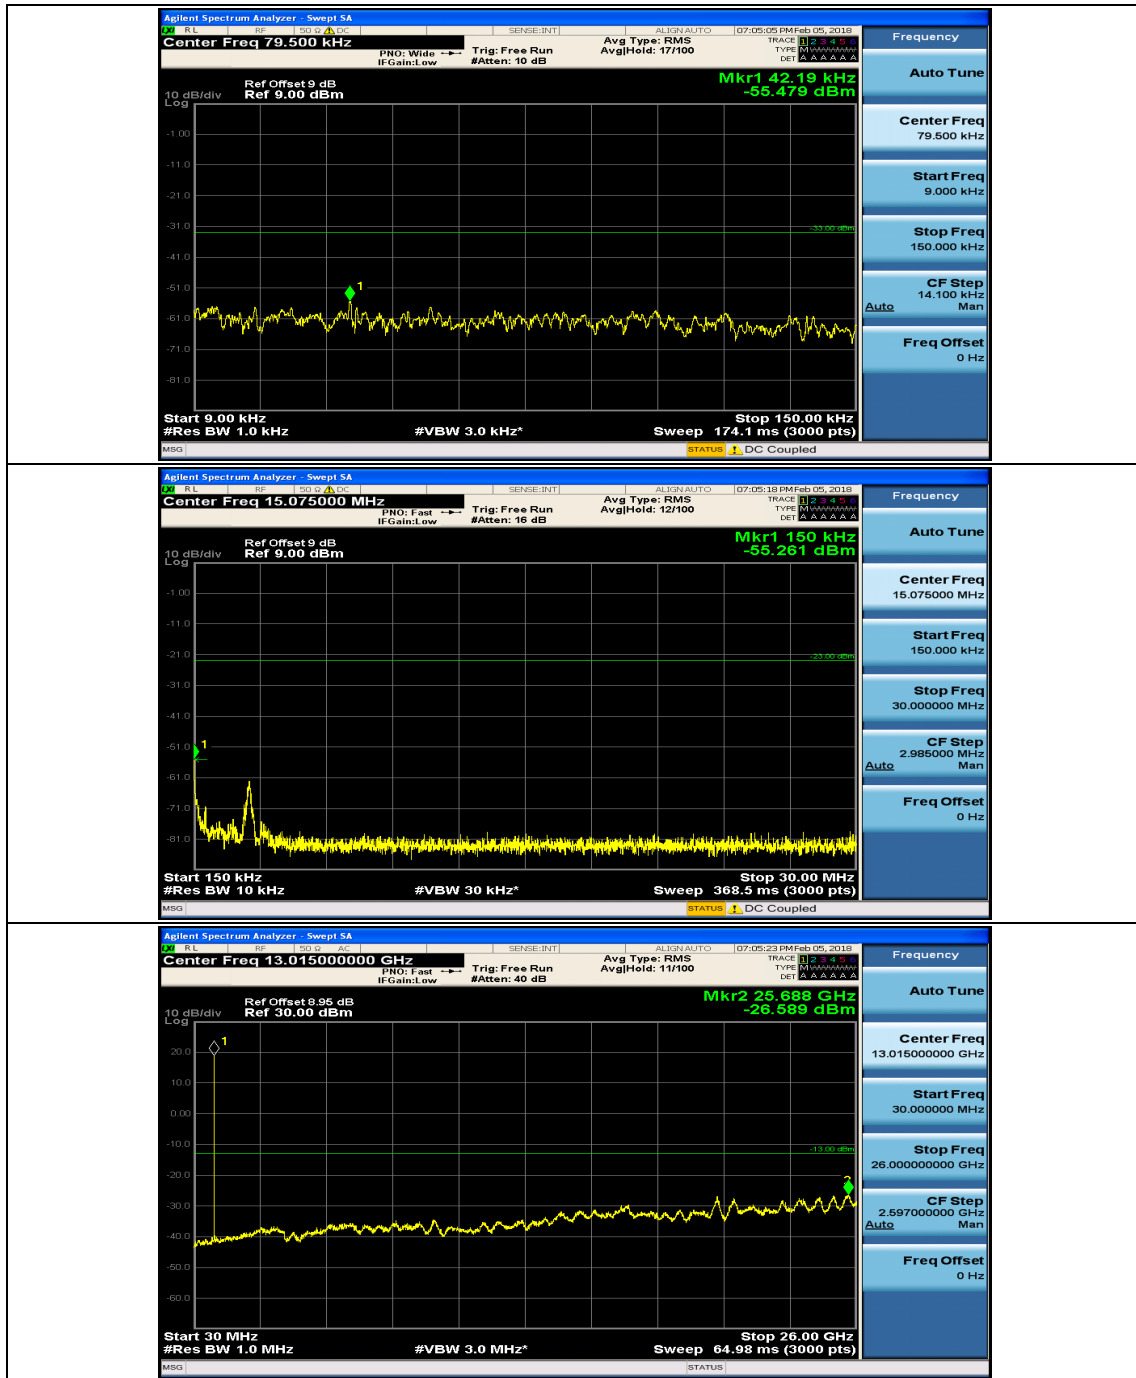

Appendix D: Conducted Spurious Emission

Test Graphs

Channel Bandwidth: 1.4 MHz

(Channel Bandwidth: 1.4 MHz)_MCH_QPSK_1RB#0

(Channel Bandwidth: 1.4 MHz)_MCH_QPSK_1RB#3

(Channel Bandwidth: 1.4 MHz)_HCH_QPSK_1RB#0

(Channel Bandwidth: 1.4 MHz)_HCH_QPSK_1RB#3

(Channel Bandwidth: 1.4 MHz)_LCH_16QAM_1RB#0

(Channel Bandwidth: 1.4 MHz)_LCH_16QAM_1RB#3

(Channel Bandwidth: 1.4 MHz)_MCH_16QAM_1RB#0

(Channel Bandwidth: 1.4 MHz)_MCH_16QAM_1RB#3