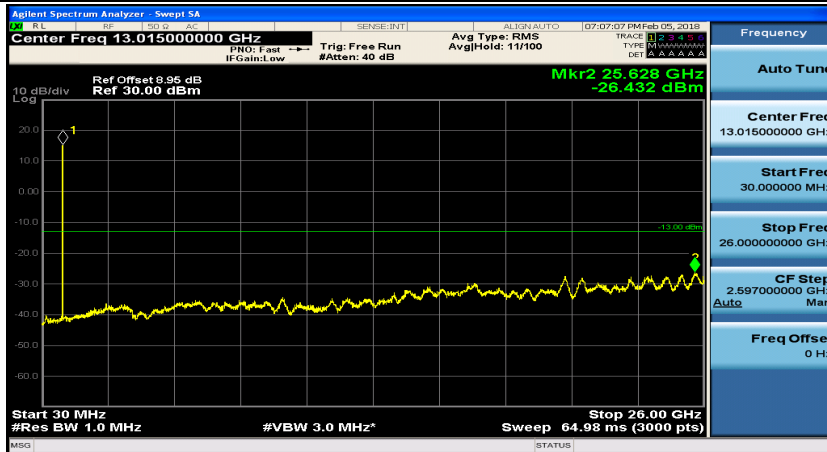

(Channel Bandwidth: 1.4 MHz)_HCH_16QAM_1RB#0

(Channel Bandwidth: 1.4 MHz)_HCH_16QAM_1RB#3