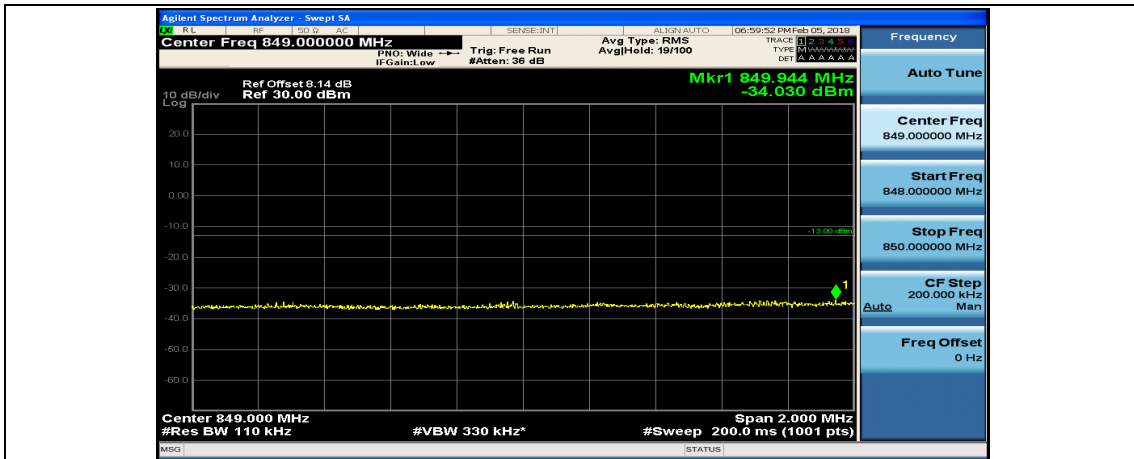

Channel Bandwidth: 10 MHz_LCH_16QAM_50RB#0

Channel Bandwidth: 10 MHz_HCH_16QAM_1RB#0

Channel Bandwidth: 10 MHz_HCH_16QAM_1RB#24

Channel Bandwidth: 10 MHz_HCH_16QAM_1RB#49

Channel Bandwidth: 10 MHz_HCH_16QAM_25RB#0

Appendix D: Conducted Spurious Emission

Test Graphs

Channel Bandwidth: 1.4 MHz

(Channel Bandwidth: 1.4 MHz)_MCH_QPSK_1RB#0

(Channel Bandwidth: 1.4 MHz)_MCH_QPSK_1RB#3

(Channel Bandwidth: 1.4 MHz)_HCH_QPSK_1RB#0