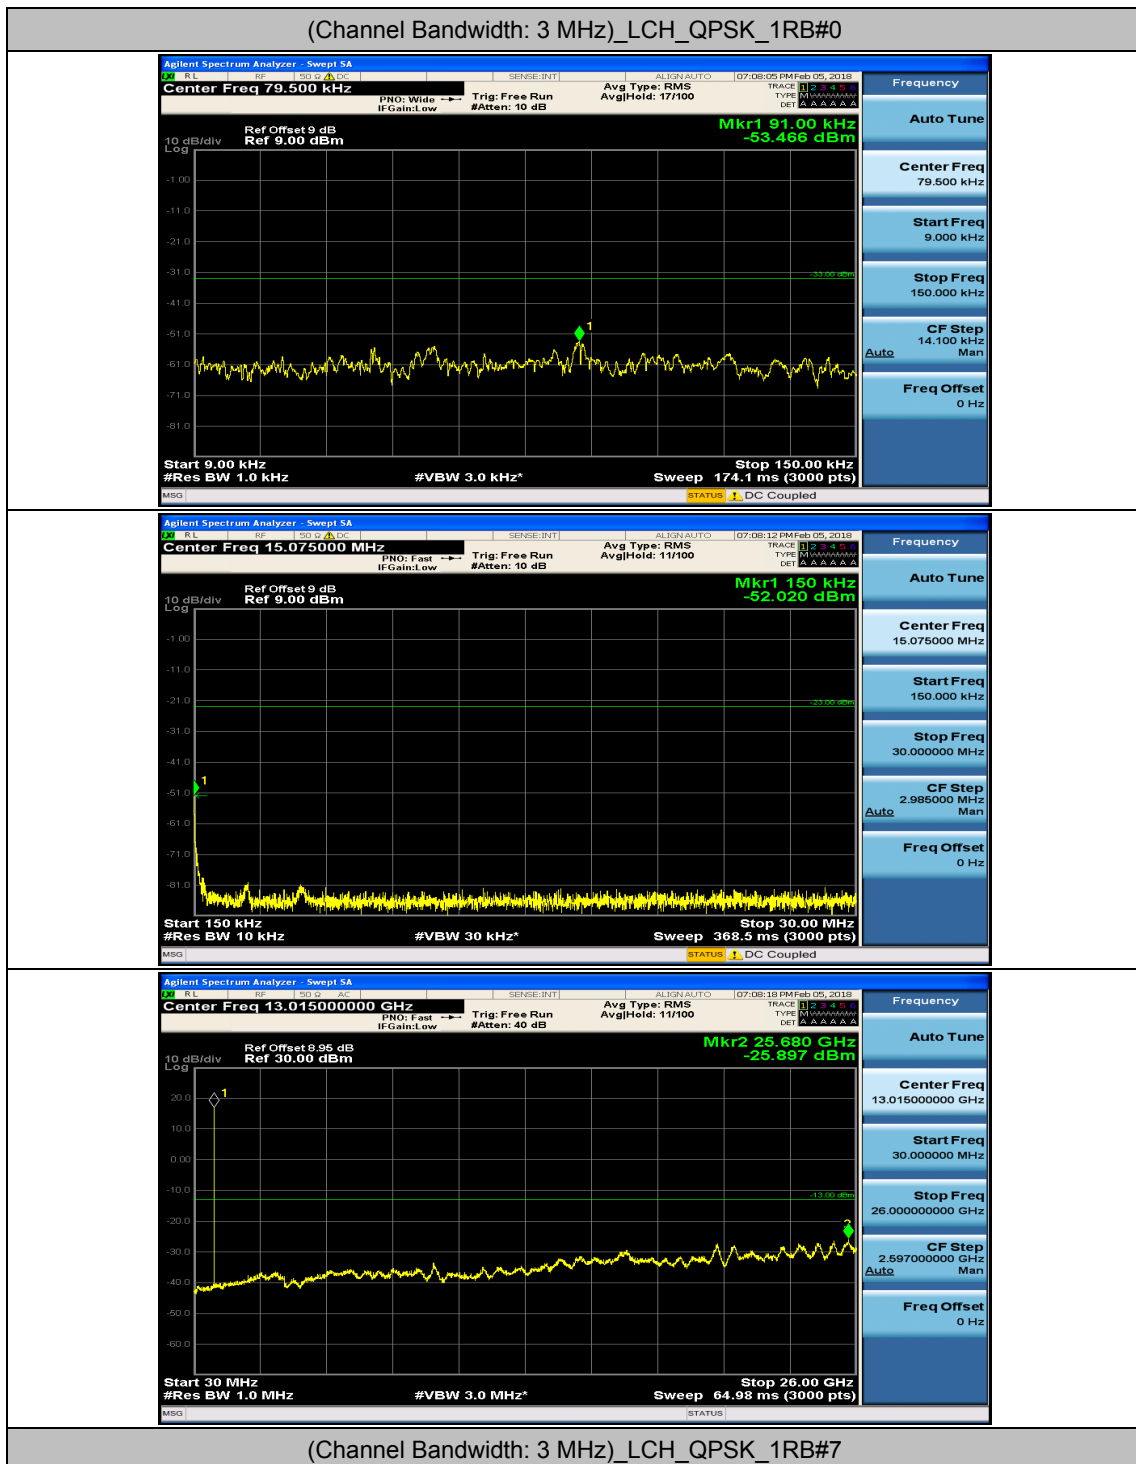

(Channel Bandwidth: 1.4 MHz)_HCH_16QAM_1RB#0

(Channel Bandwidth: 1.4 MHz)_HCH_16QAM_1RB#3

Channel Bandwidth: 3 MHz

(Channel Bandwidth: 3 MHz)_MCH_QPSK_1RB#0

(Channel Bandwidth: 3 MHz)_MCH_QPSK_1RB#7

(Channel Bandwidth: 3 MHz)_HCH_QPSK_1RB#0