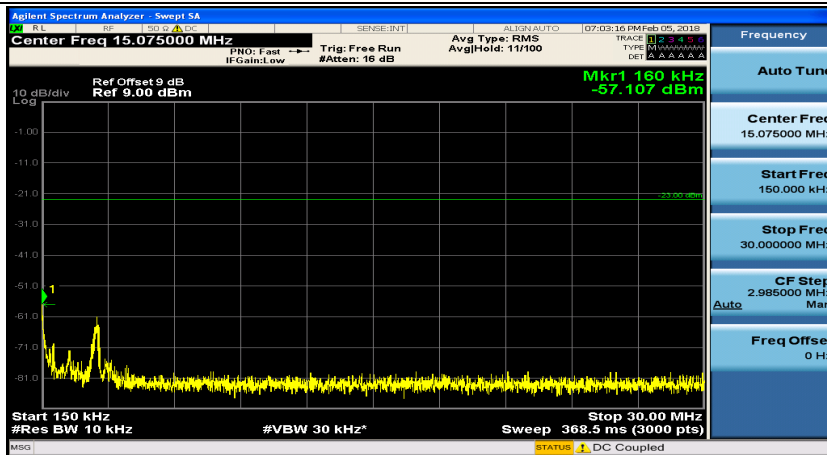

Appendix D: Conducted Spurious Emission

Test Graphs

Channel Bandwidth: 1.4 MHz

(Channel Bandwidth: 1.4 MHz)_MCH_QPSK_1RB#0

(Channel Bandwidth: 1.4 MHz)_MCH_QPSK_1RB#3

(Channel Bandwidth: 1.4 MHz)_HCH_QPSK_1RB#0