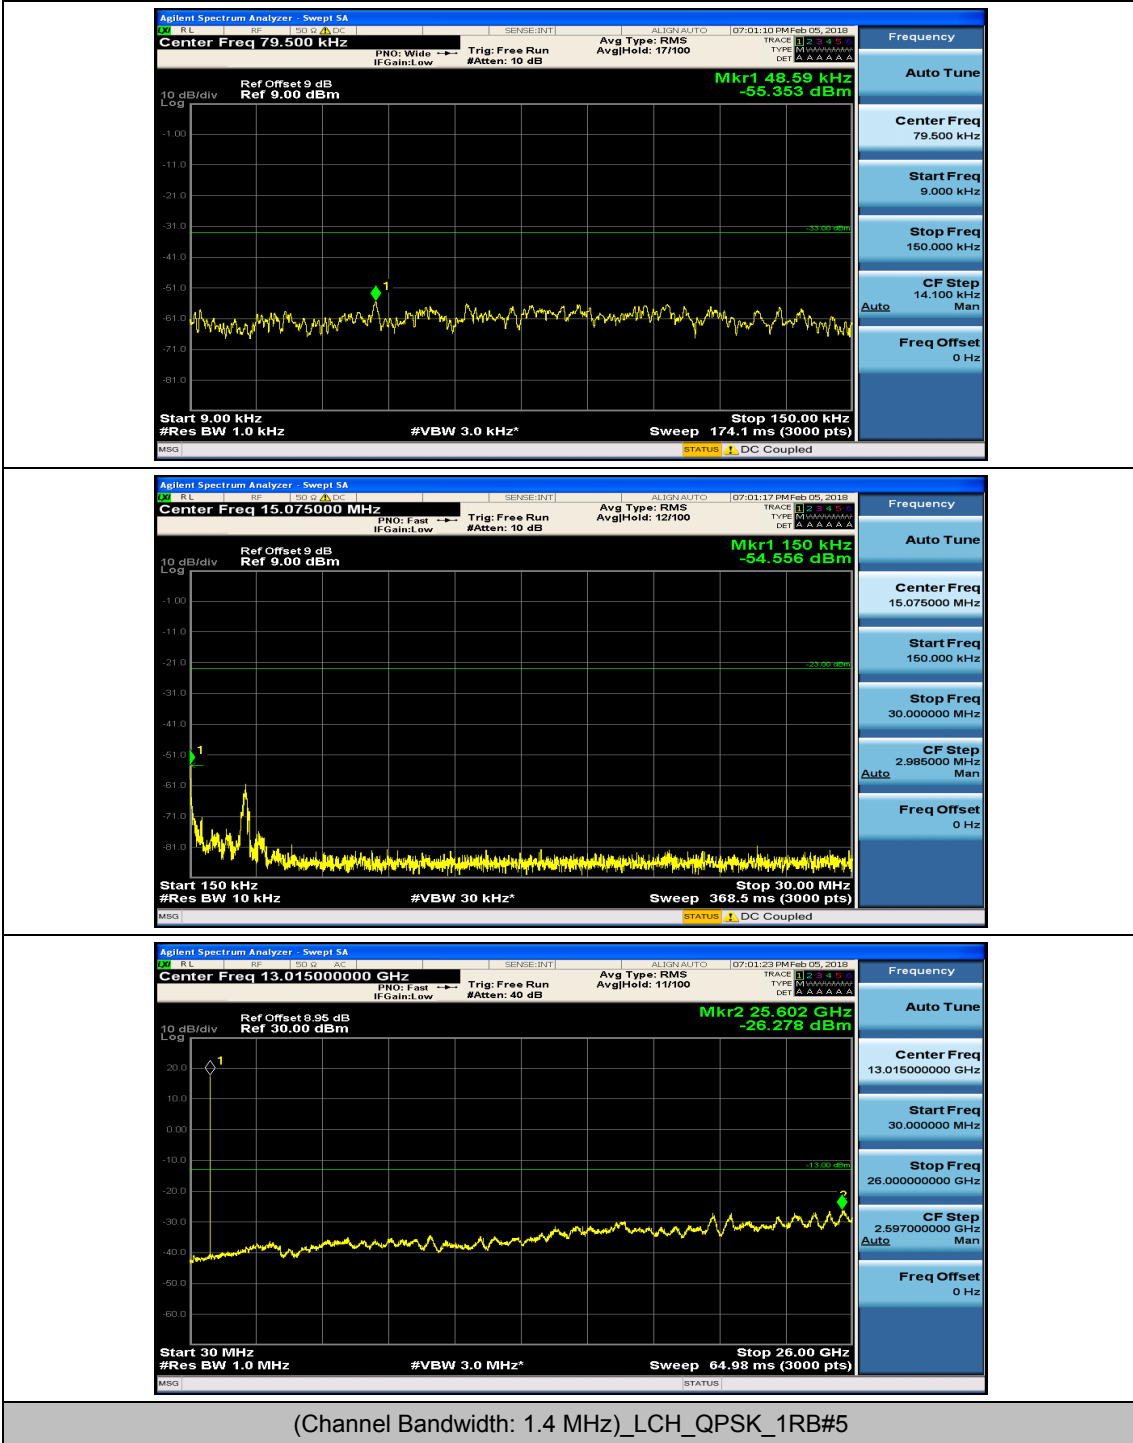

Channel Bandwidth: 10 MHz_LCH_16QAM_50RB#0

Channel Bandwidth: 10 MHz_HCH_16QAM_1RB#0

Channel Bandwidth: 10 MHz_HCH_16QAM_1RB#24

Channel Bandwidth: 10 MHz_HCH_16QAM_1RB#49

Channel Bandwidth: 10 MHz_HCH_16QAM_25RB#0

Appendix D: Conducted Spurious Emission

Test Graphs

Channel Bandwidth: 1.4 MHz

(Channel Bandwidth: 1.4 MHz)_MCH_QPSK_1RB#0

(Channel Bandwidth: 1.4 MHz)_MCH_QPSK_1RB#3

(Channel Bandwidth: 1.4 MHz)_HCH_QPSK_1RB#0