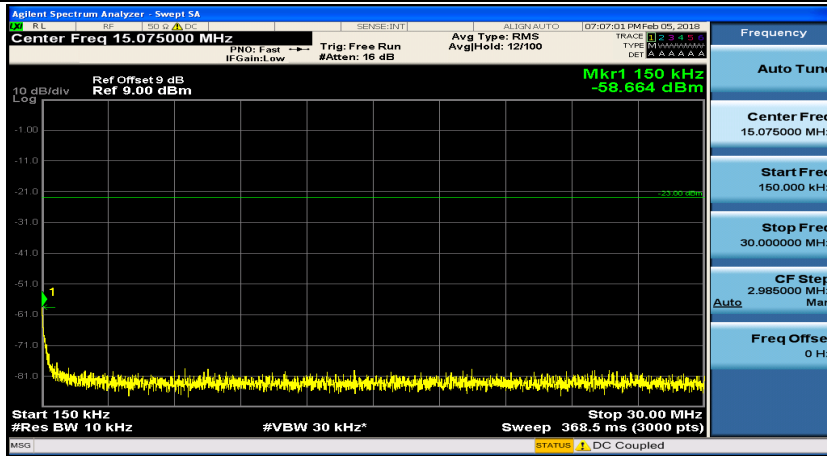

(Channel Bandwidth: 1.4 MHz)_HCH_16QAM_1RB#0

(Channel Bandwidth: 1.4 MHz)_HCH_16QAM_1RB#3