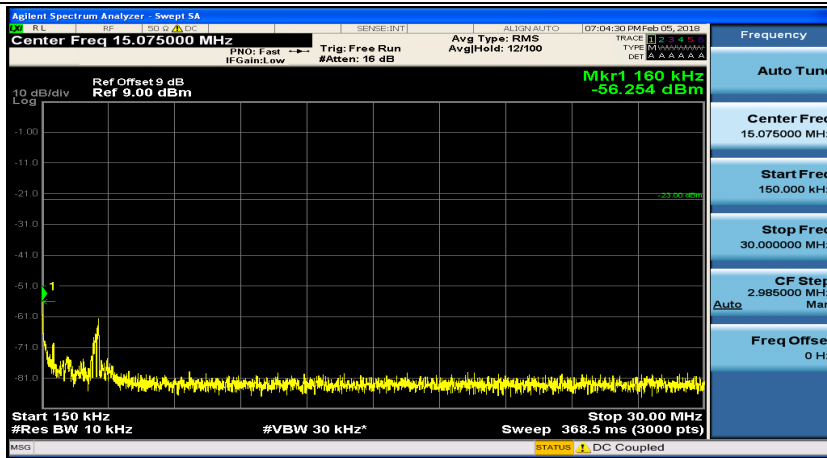

(Channel Bandwidth: 1.4 MHz)_HCH_QPSK_1RB#3

(Channel Bandwidth: 1.4 MHz)_LCH_16QAM_1RB#0

(Channel Bandwidth: 1.4 MHz)_LCH_16QAM_1RB#3

(Channel Bandwidth: 1.4 MHz)_MCH_16QAM_1RB#0

(Channel Bandwidth: 1.4 MHz)_MCH_16QAM_1RB#3