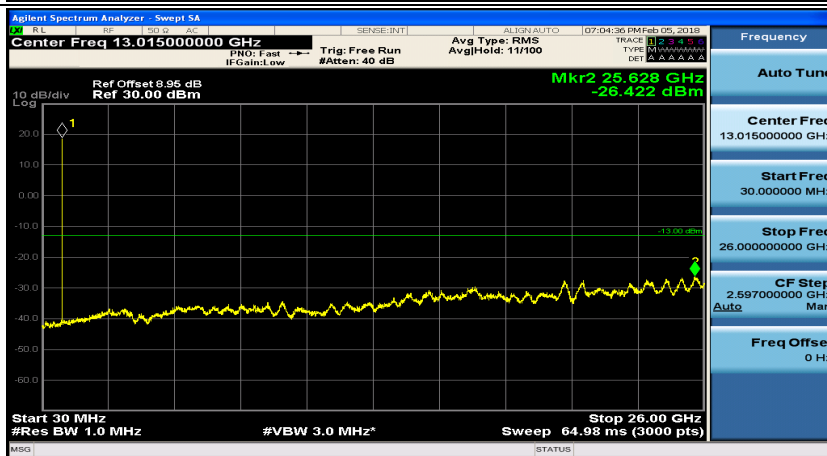

(Channel Bandwidth: 1.4 MHz)_HCH_QPSK_1RB#3

(Channel Bandwidth: 1.4 MHz)_LCH_16QAM_1RB#0

(Channel Bandwidth: 1.4 MHz)_LCH_16QAM_1RB#3

(Channel Bandwidth: 1.4 MHz)_MCH_16QAM_1RB#0

(Channel Bandwidth: 1.4 MHz)_MCH_16QAM_1RB#3