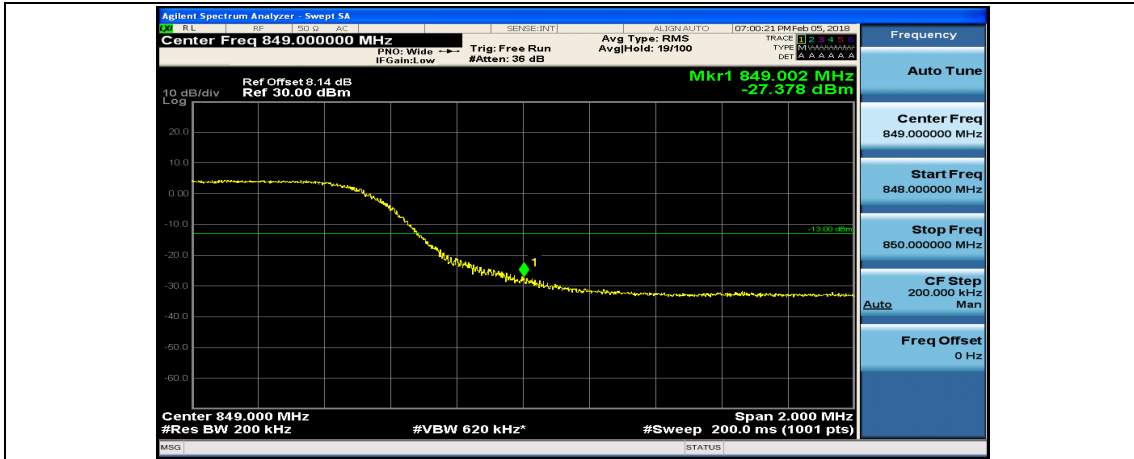

Channel Bandwidth: 10 MHz_LCH_16QAM_50RB#0

Channel Bandwidth: 10 MHz_HCH_16QAM_1RB#0

Channel Bandwidth: 10 MHz_HCH_16QAM_1RB#24

Channel Bandwidth: 10 MHz_HCH_16QAM_1RB#49

Channel Bandwidth: 10 MHz_HCH_16QAM_25RB#0

Appendix D: Conducted Spurious Emission

Test Graphs

Channel Bandwidth: 1.4 MHz

(Channel Bandwidth: 1.4 MHz)_MCH_QPSK_1RB#0

(Channel Bandwidth: 1.4 MHz)_MCH_QPSK_1RB#3

(Channel Bandwidth: 1.4 MHz)_HCH_QPSK_1RB#0