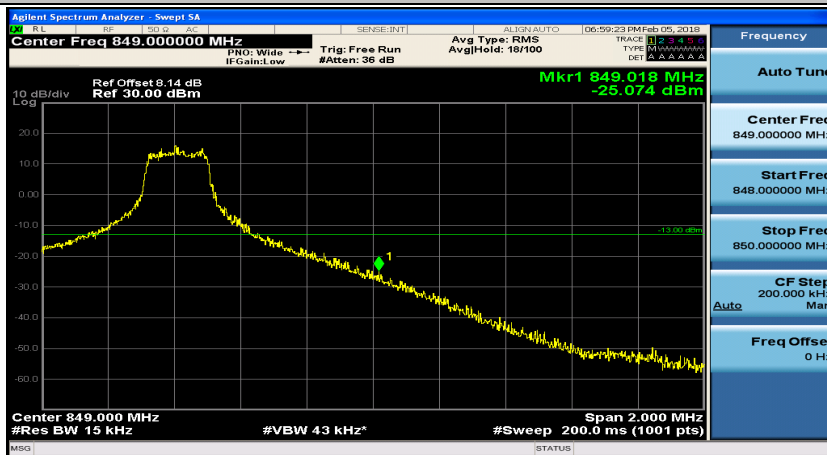

Channel Bandwidth: 10 MHz_LCH_16QAM_50RB#0

Channel Bandwidth: 10 MHz_HCH_16QAM_1RB#0

Channel Bandwidth: 10 MHz_HCH_16QAM_1RB#24

Channel Bandwidth: 10 MHz_HCH_16QAM_1RB#49

Channel Bandwidth: 10 MHz_HCH_16QAM_25RB#0

Appendix D: Conducted Spurious Emission

Test Graphs

Channel Bandwidth: 1.4 MHz

(Channel Bandwidth: 1.4 MHz)_MCH_QPSK_1RB#0

(Channel Bandwidth: 1.4 MHz)_MCH_QPSK_1RB#3

(Channel Bandwidth: 1.4 MHz)_HCH_QPSK_1RB#0