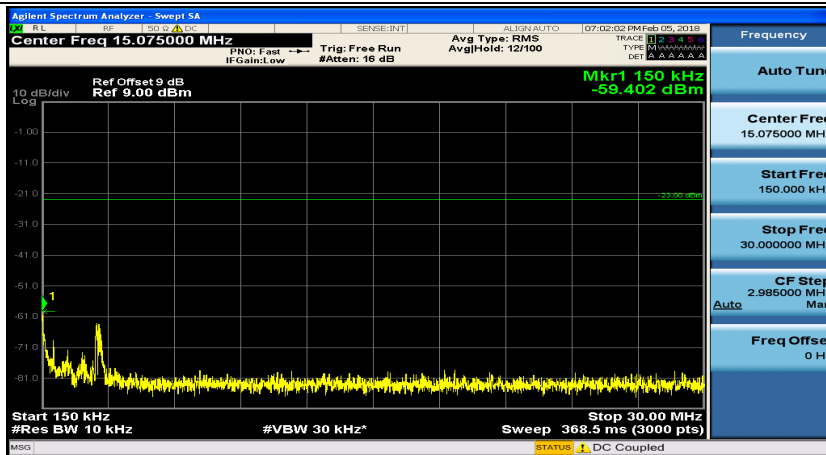

(Channel Bandwidth: 1.4 MHz)_LCH_16QAM_1RB#0

(Channel Bandwidth: 1.4 MHz)_LCH_16QAM_1RB#3