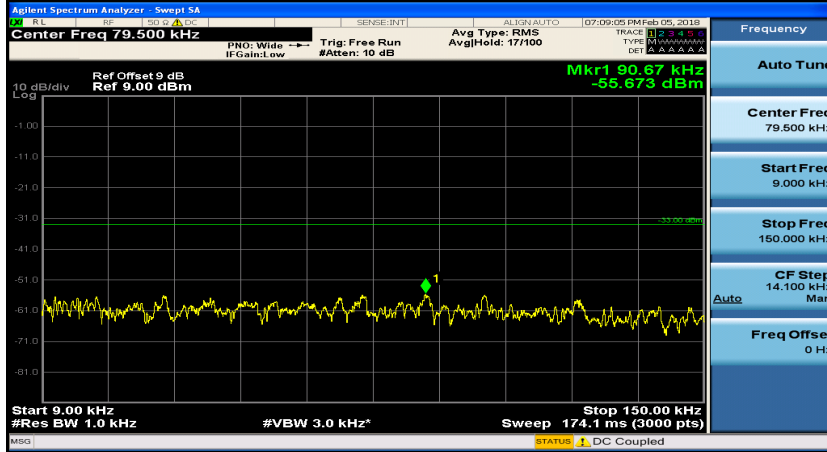

(Channel Bandwidth: 3 MHz)_LCH_16QAM_1RB#0

(Channel Bandwidth: 3 MHz)_LCH_16QAM_1RB#7