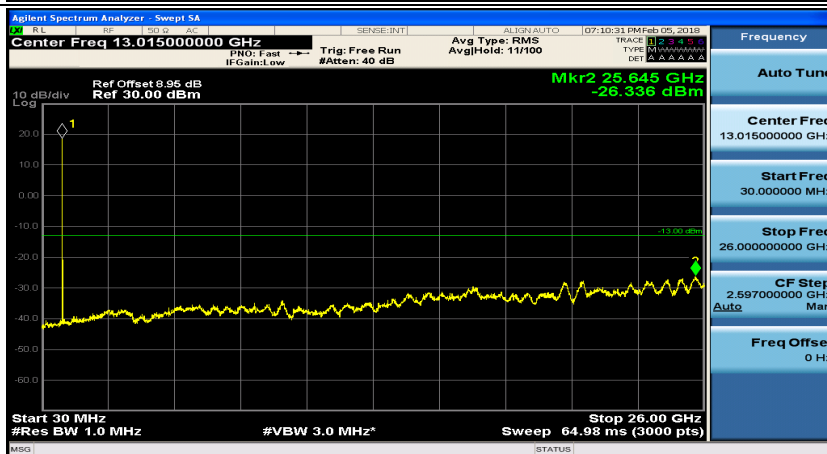

(Channel Bandwidth: 1.4 MHz)_HCH_16QAM_1RB#0

(Channel Bandwidth: 1.4 MHz)_HCH_16QAM_1RB#3

Channel Bandwidth: 3 MHz

(Channel Bandwidth: 3 MHz)_MCH_QPSK_1RB#0

(Channel Bandwidth: 3 MHz)_MCH_QPSK_1RB#7

(Channel Bandwidth: 3 MHz)_HCH_QPSK_1RB#0