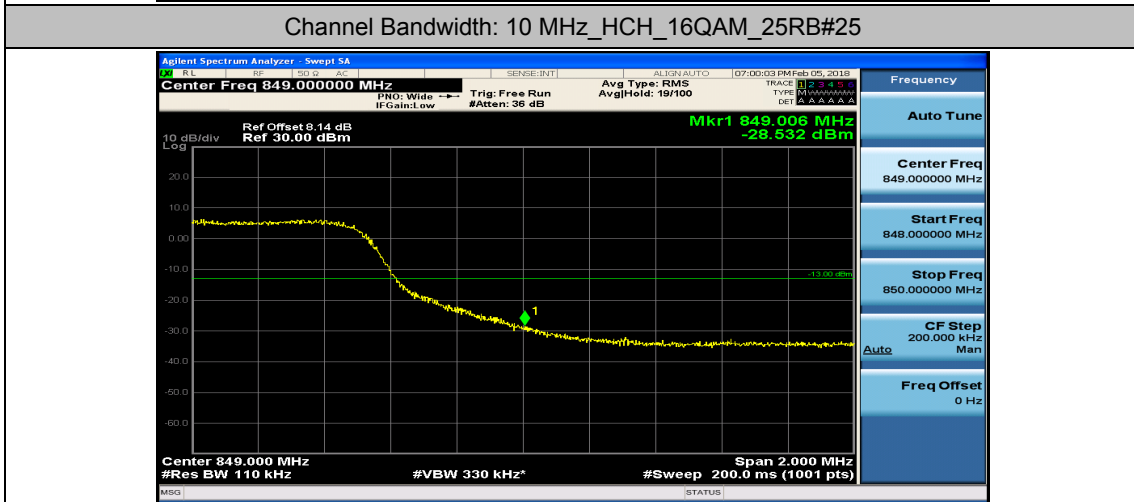

Channel Bandwidth: 10 MHz_LCH_16QAM_50RB#0

Channel Bandwidth: 10 MHz_HCH_16QAM_1RB#0

Channel Bandwidth: 10 MHz_HCH_16QAM_1RB#24

Channel Bandwidth: 10 MHz_HCH_16QAM_1RB#49

Channel Bandwidth: 10 MHz_HCH_16QAM_25RB#0

Appendix D: Conducted Spurious Emission

Test Graphs

Channel Bandwidth: 1.4 MHz

(Channel Bandwidth: 1.4 MHz)_MCH_QPSK_1RB#0

(Channel Bandwidth: 1.4 MHz)_MCH_QPSK_1RB#3

(Channel Bandwidth: 1.4 MHz)_HCH_QPSK_1RB#0