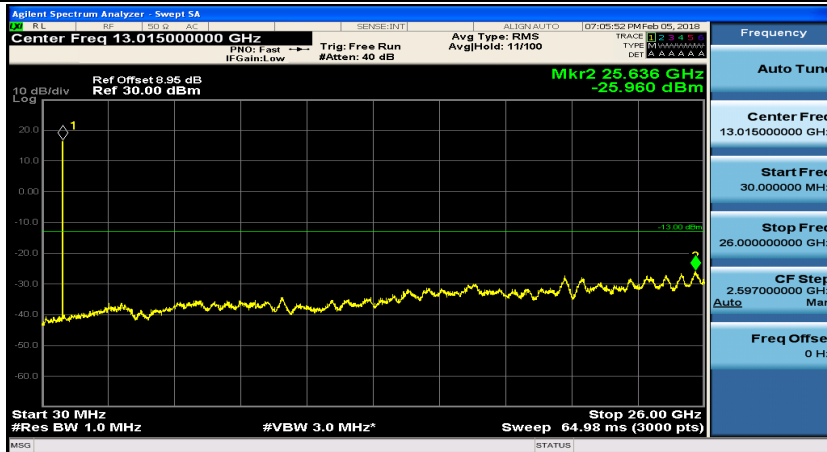

Appendix D: Conducted Spurious Emission

Test Graphs

Channel Bandwidth: 1.4 MHz

(Channel Bandwidth: 1.4 MHz)_MCH_QPSK_1RB#0

(Channel Bandwidth: 1.4 MHz)_MCH_QPSK_1RB#3

(Channel Bandwidth: 1.4 MHz)_HCH_QPSK_1RB#0