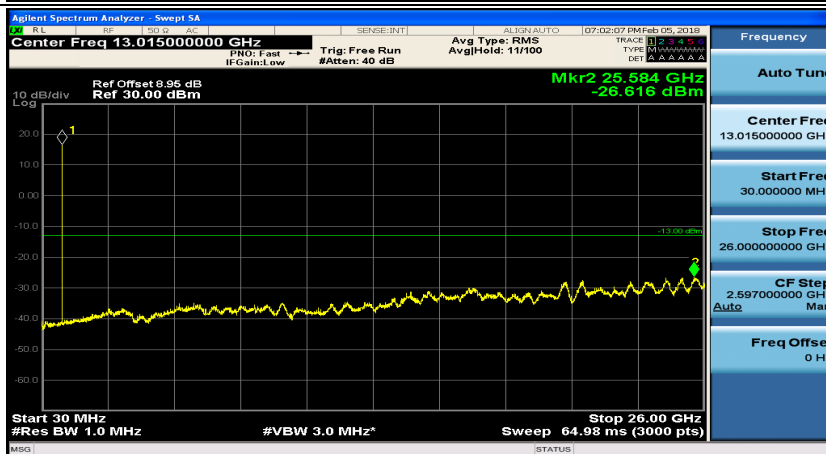

(Channel Bandwidth: 1.4 MHz)_LCH_16QAM_1RB#0

(Channel Bandwidth: 1.4 MHz)_LCH_16QAM_1RB#3