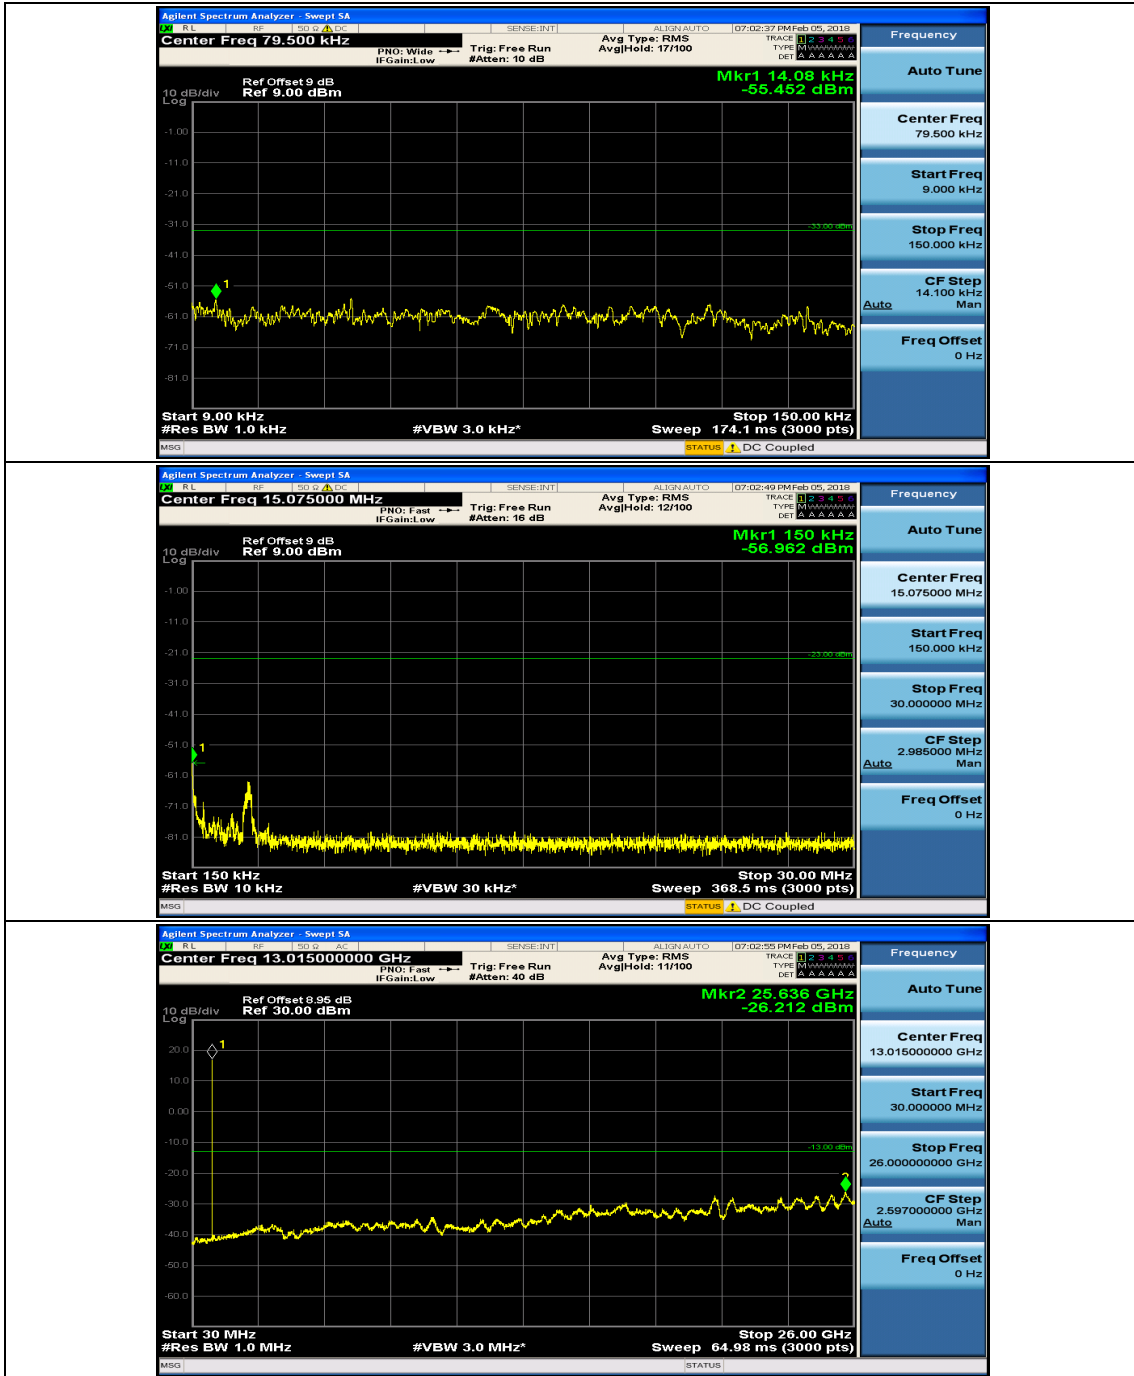

Appendix D: Conducted Spurious Emission

Test Graphs

Channel Bandwidth: 1.4 MHz

(Channel Bandwidth: 1.4 MHz)_MCH_QPSK_1RB#0

(Channel Bandwidth: 1.4 MHz)_MCH_QPSK_1RB#3

(Channel Bandwidth: 1.4 MHz)_HCH_QPSK_1RB#0

(Channel Bandwidth: 1.4 MHz)_HCH_QPSK_1RB#3

(Channel Bandwidth: 1.4 MHz)_LCH_16QAM_1RB#0

(Channel Bandwidth: 1.4 MHz)_LCH_16QAM_1RB#3

(Channel Bandwidth: 1.4 MHz)_MCH_16QAM_1RB#0

(Channel Bandwidth: 1.4 MHz)_MCH_16QAM_1RB#3

(Channel Bandwidth: 1.4 MHz)_HCH_16QAM_1RB#0

(Channel Bandwidth: 1.4 MHz)_HCH_16QAM_1RB#3

Channel Bandwidth: 3 MHz

(Channel Bandwidth: 3 MHz)_MCH_QPSK_1RB#0

(Channel Bandwidth: 3 MHz)_MCH_QPSK_1RB#7

(Channel Bandwidth: 3 MHz)_HCH_QPSK_1RB#0