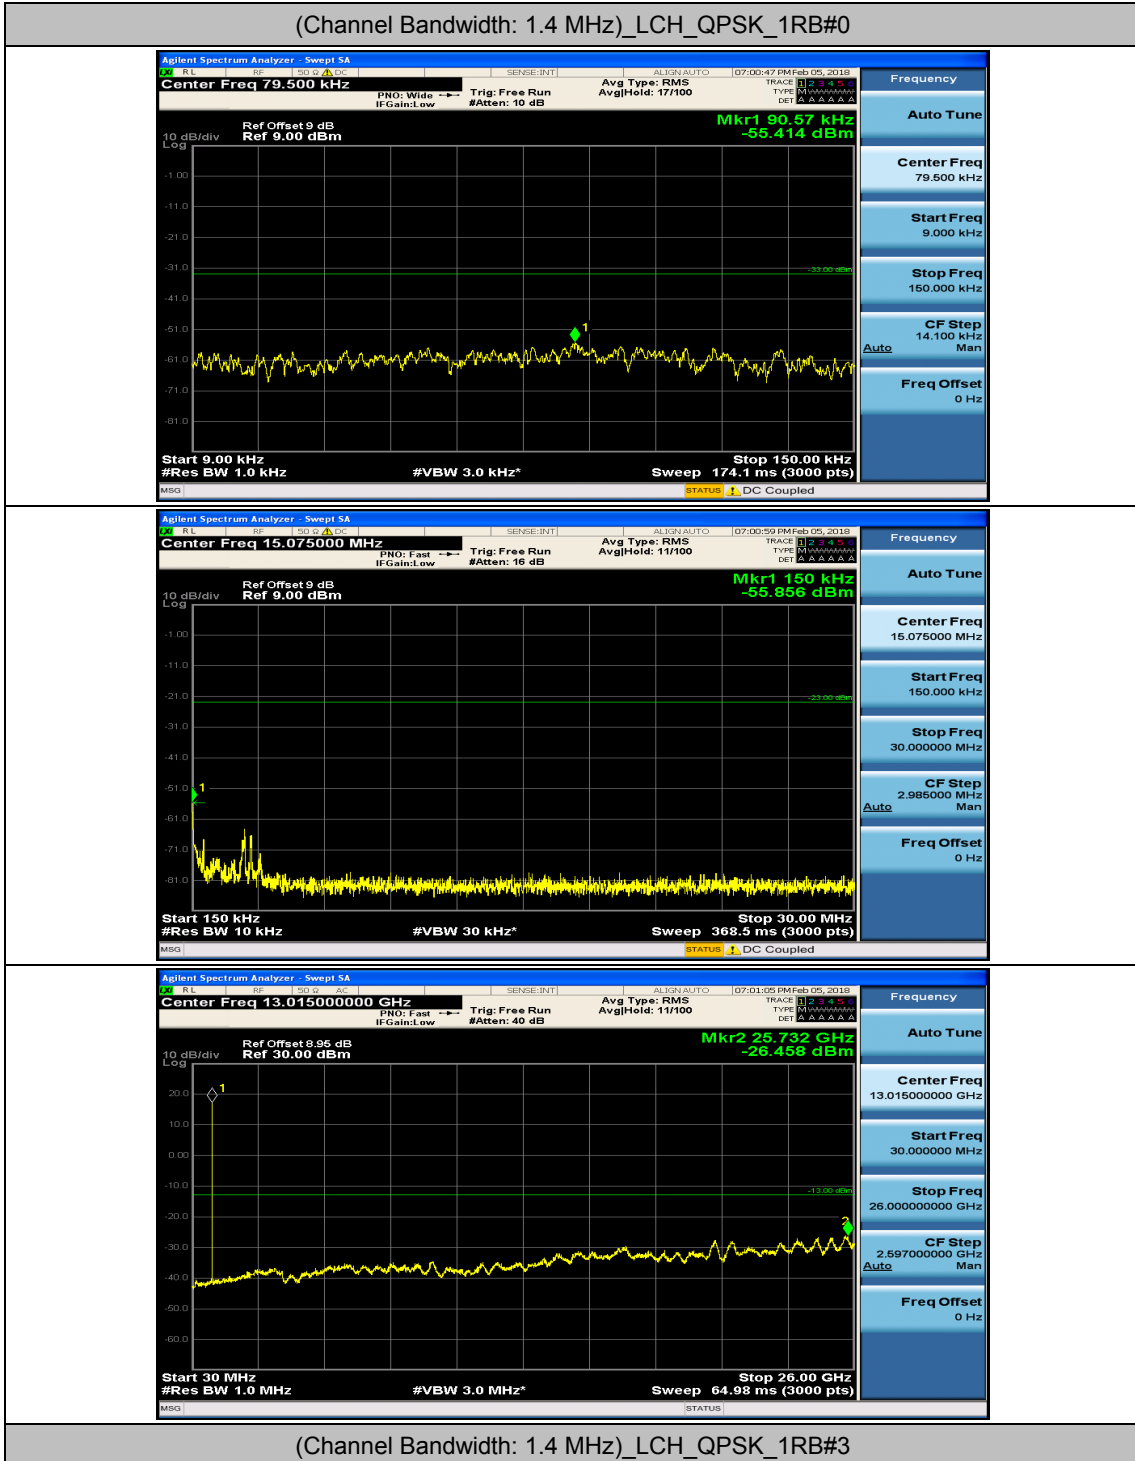

Channel Bandwidth: 10 MHz_LCH_16QAM_50RB#0

Channel Bandwidth: 10 MHz_HCH_16QAM_1RB#0

Channel Bandwidth: 10 MHz_HCH_16QAM_1RB#24

Channel Bandwidth: 10 MHz_HCH_16QAM_1RB#49

Channel Bandwidth: 10 MHz_HCH_16QAM_25RB#0

Appendix D: Conducted Spurious Emission

Test Graphs

Channel Bandwidth: 1.4 MHz

(Channel Bandwidth: 1.4 MHz)_MCH_QPSK_1RB#0

(Channel Bandwidth: 1.4 MHz)_MCH_QPSK_1RB#3

(Channel Bandwidth: 1.4 MHz)_HCH_QPSK_1RB#0