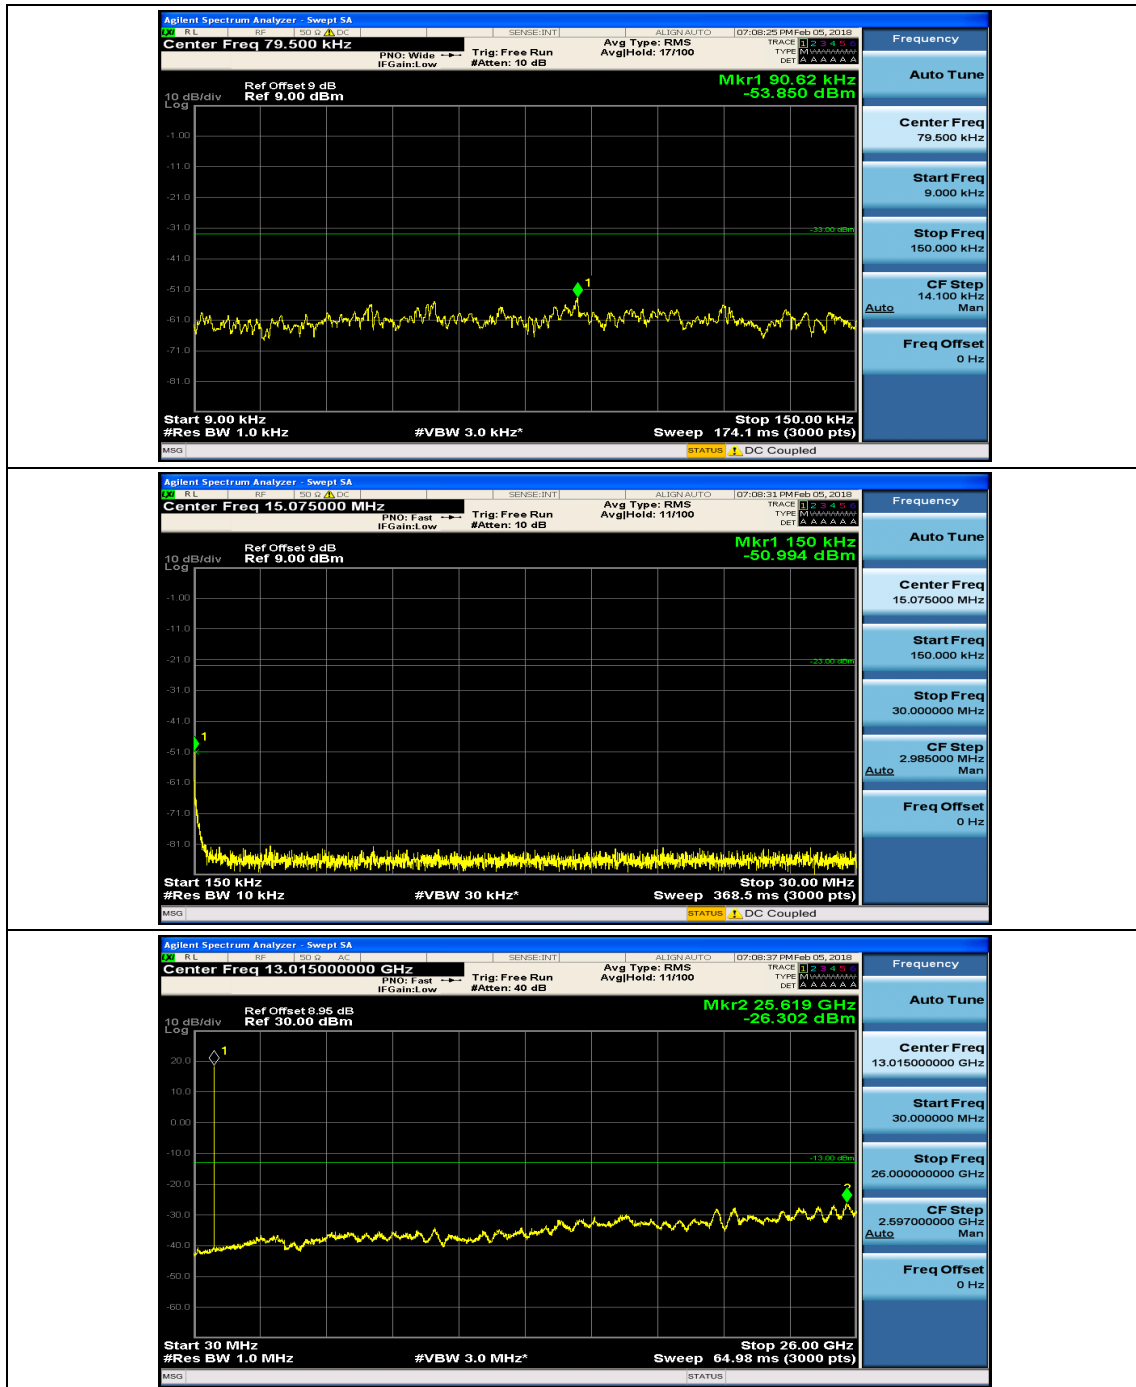

(Channel Bandwidth: 1.4 MHz)_HCH_16QAM_1RB#0

(Channel Bandwidth: 1.4 MHz)_HCH_16QAM_1RB#3

Channel Bandwidth: 3 MHz

(Channel Bandwidth: 3 MHz)_MCH_QPSK_1RB#0

(Channel Bandwidth: 3 MHz)_MCH_QPSK_1RB#7

(Channel Bandwidth: 3 MHz)_HCH_QPSK_1RB#0