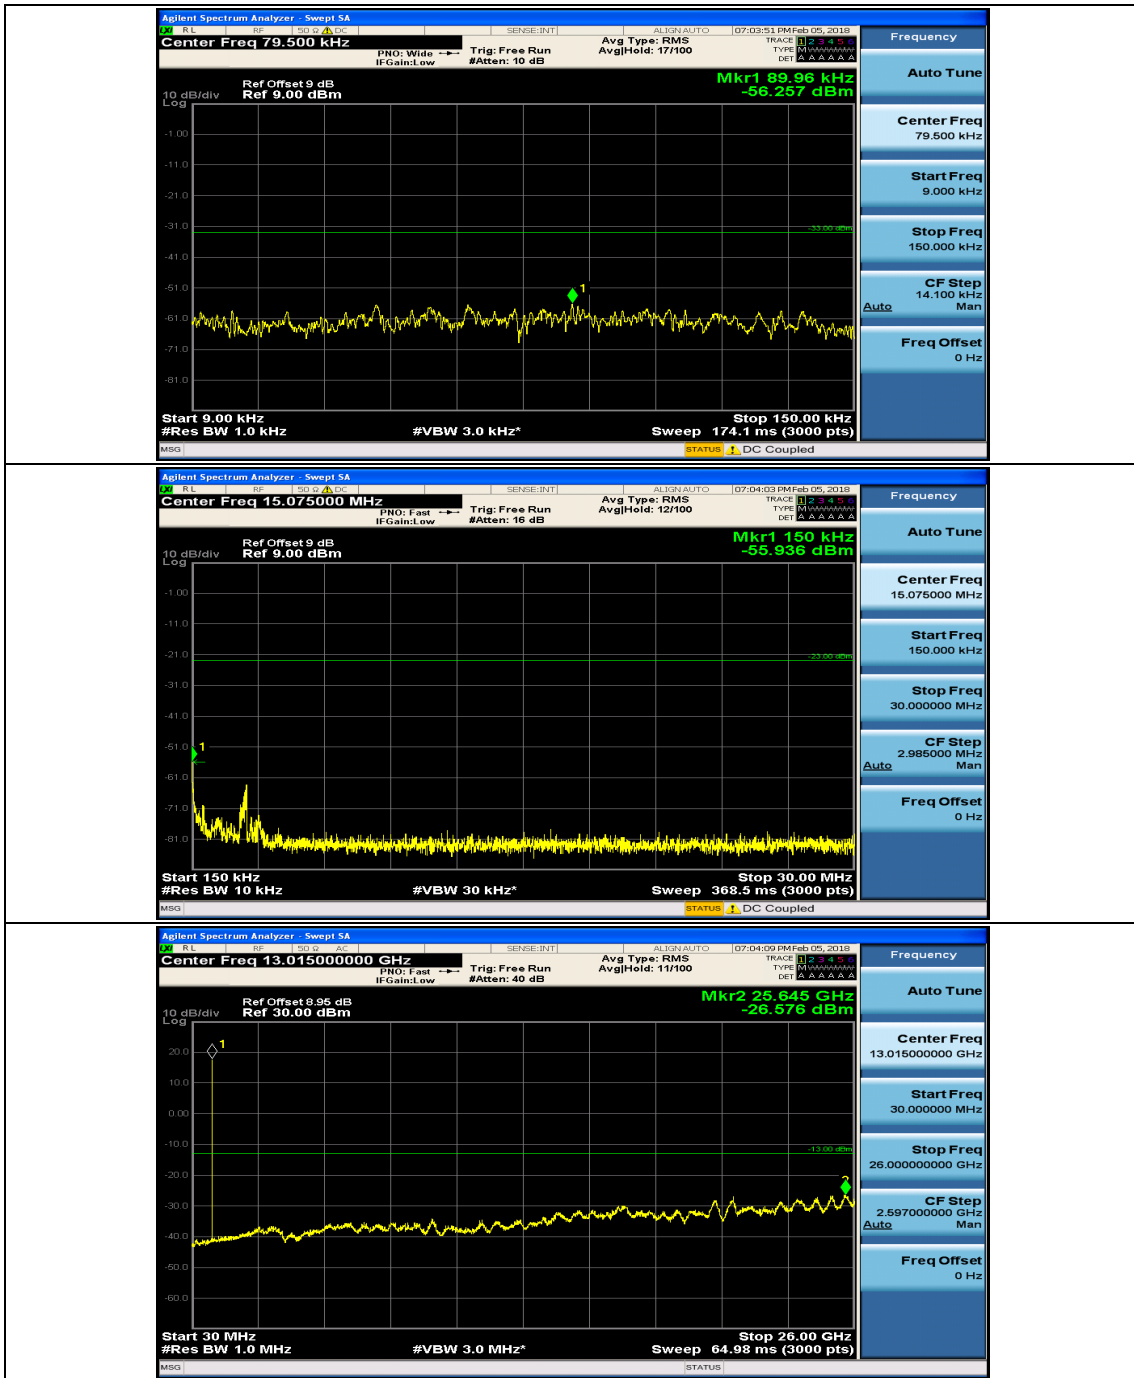

Channel Bandwidth: 10 MHz_LCH_16QAM_50RB#0

Channel Bandwidth: 10 MHz_HCH_16QAM_1RB#0

Channel Bandwidth: 10 MHz_HCH_16QAM_1RB#24

Channel Bandwidth: 10 MHz_HCH_16QAM_1RB#49

Channel Bandwidth: 10 MHz_HCH_16QAM_25RB#0

Appendix D: Conducted Spurious Emission

Test Graphs

Channel Bandwidth: 1.4 MHz

(Channel Bandwidth: 1.4 MHz)_MCH_QPSK_1RB#0

(Channel Bandwidth: 1.4 MHz)_MCH_QPSK_1RB#3

(Channel Bandwidth: 1.4 MHz)_HCH_QPSK_1RB#0

(Channel Bandwidth: 1.4 MHz)_HCH_QPSK_1RB#3

(Channel Bandwidth: 1.4 MHz)_LCH_16QAM_1RB#0

(Channel Bandwidth: 1.4 MHz)_LCH_16QAM_1RB#3

(Channel Bandwidth: 1.4 MHz)_MCH_16QAM_1RB#0

(Channel Bandwidth: 1.4 MHz)_MCH_16QAM_1RB#3