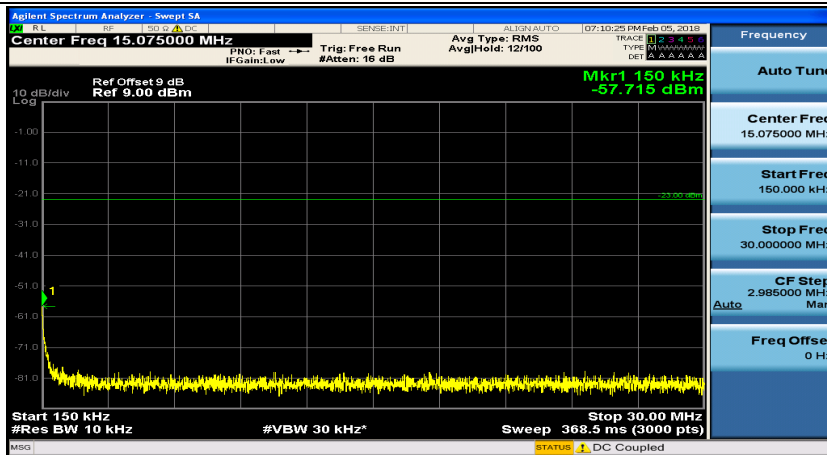

(Channel Bandwidth: 1.4 MHz)_HCH_16QAM_1RB#0

(Channel Bandwidth: 1.4 MHz)_HCH_16QAM_1RB#3

Channel Bandwidth: 3 MHz

(Channel Bandwidth: 3 MHz)_MCH_QPSK_1RB#0

(Channel Bandwidth: 3 MHz)_MCH_QPSK_1RB#7

(Channel Bandwidth: 3 MHz)_HCH_QPSK_1RB#0