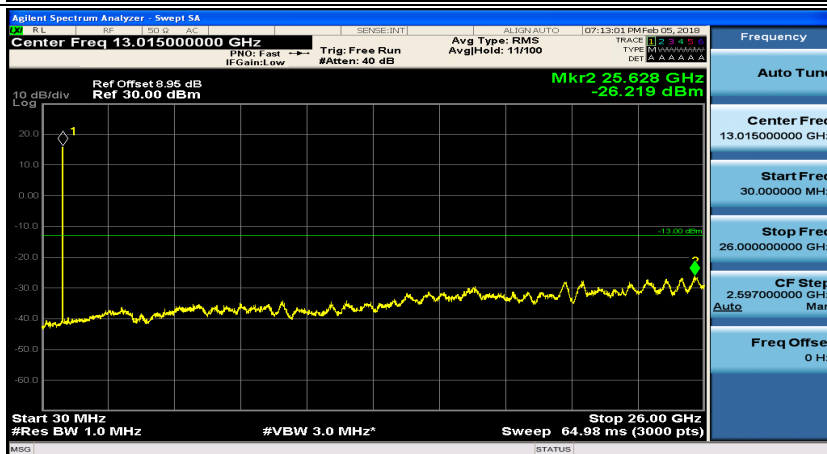

(Channel Bandwidth: 1.4 MHz)_HCH_16QAM_1RB#0

(Channel Bandwidth: 1.4 MHz)_HCH_16QAM_1RB#3

Channel Bandwidth: 3 MHz

(Channel Bandwidth: 3 MHz)_MCH_QPSK_1RB#0

(Channel Bandwidth: 3 MHz)_MCH_QPSK_1RB#7

(Channel Bandwidth: 3 MHz)_HCH_QPSK_1RB#0