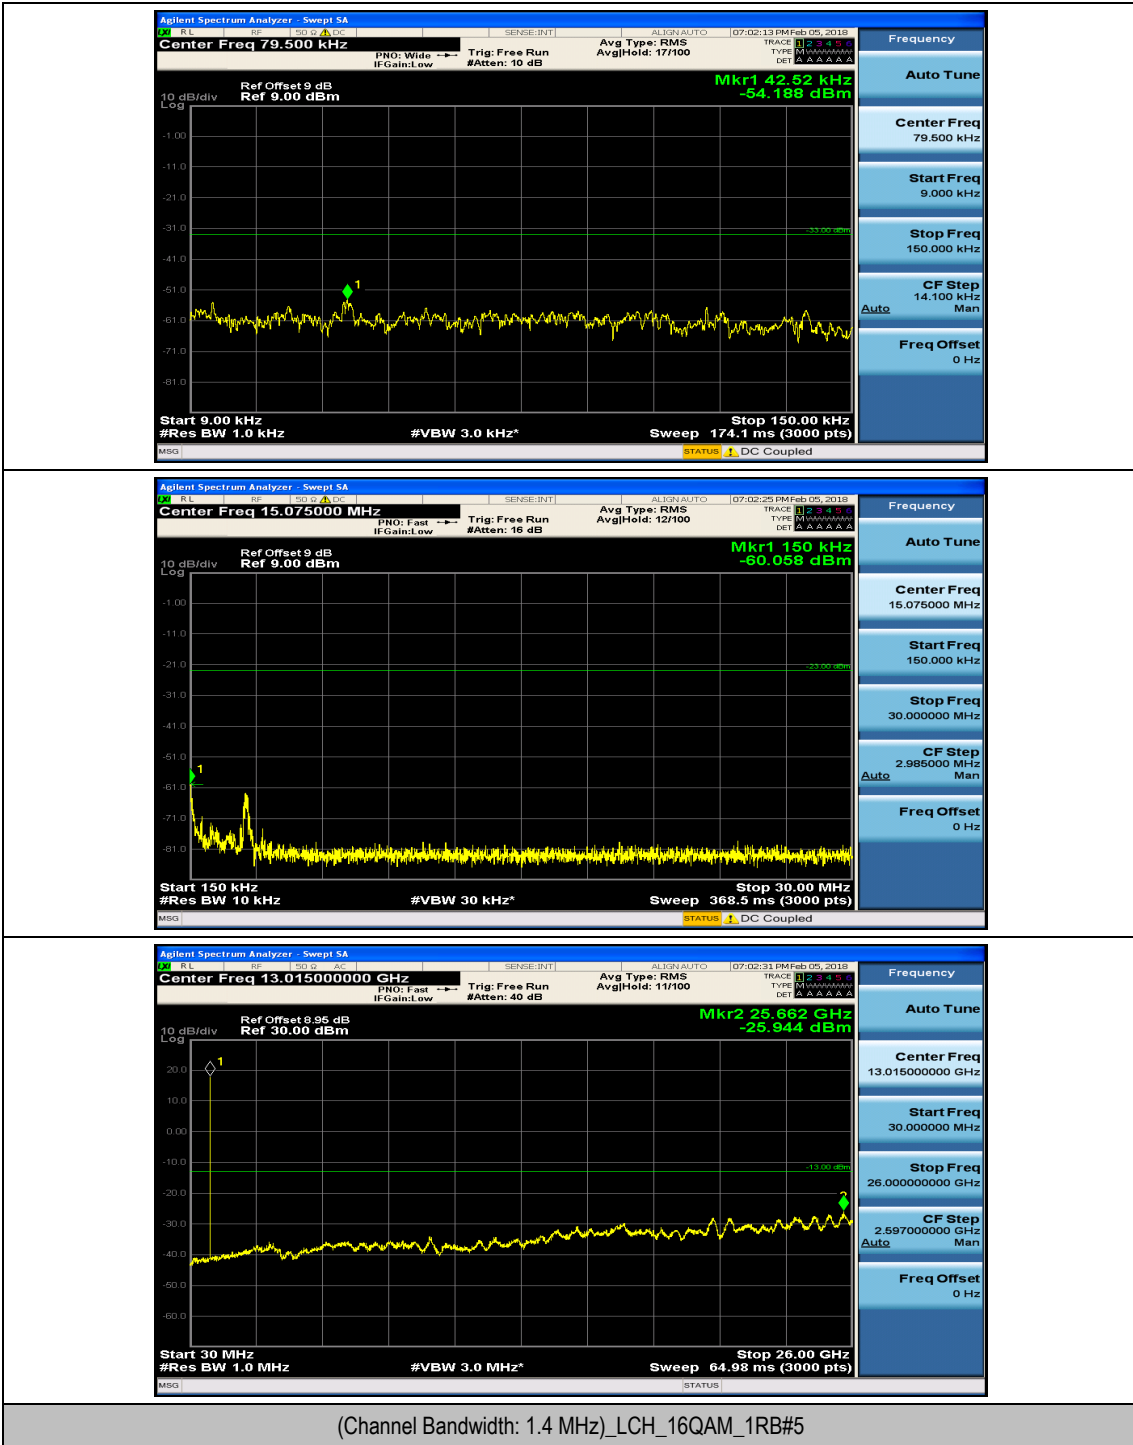

Appendix D: Conducted Spurious Emission

Test Graphs

Channel Bandwidth: 1.4 MHz

(Channel Bandwidth: 1.4 MHz)_MCH_QPSK_1RB#0

(Channel Bandwidth: 1.4 MHz)_MCH_QPSK_1RB#3

(Channel Bandwidth: 1.4 MHz)_HCH_QPSK_1RB#0

(Channel Bandwidth: 1.4 MHz)_HCH_QPSK_1RB#3

(Channel Bandwidth: 1.4 MHz)_LCH_16QAM_1RB#0

(Channel Bandwidth: 1.4 MHz)_LCH_16QAM_1RB#3

(Channel Bandwidth: 1.4 MHz)_MCH_16QAM_1RB#0

(Channel Bandwidth: 1.4 MHz)_MCH_16QAM_1RB#3