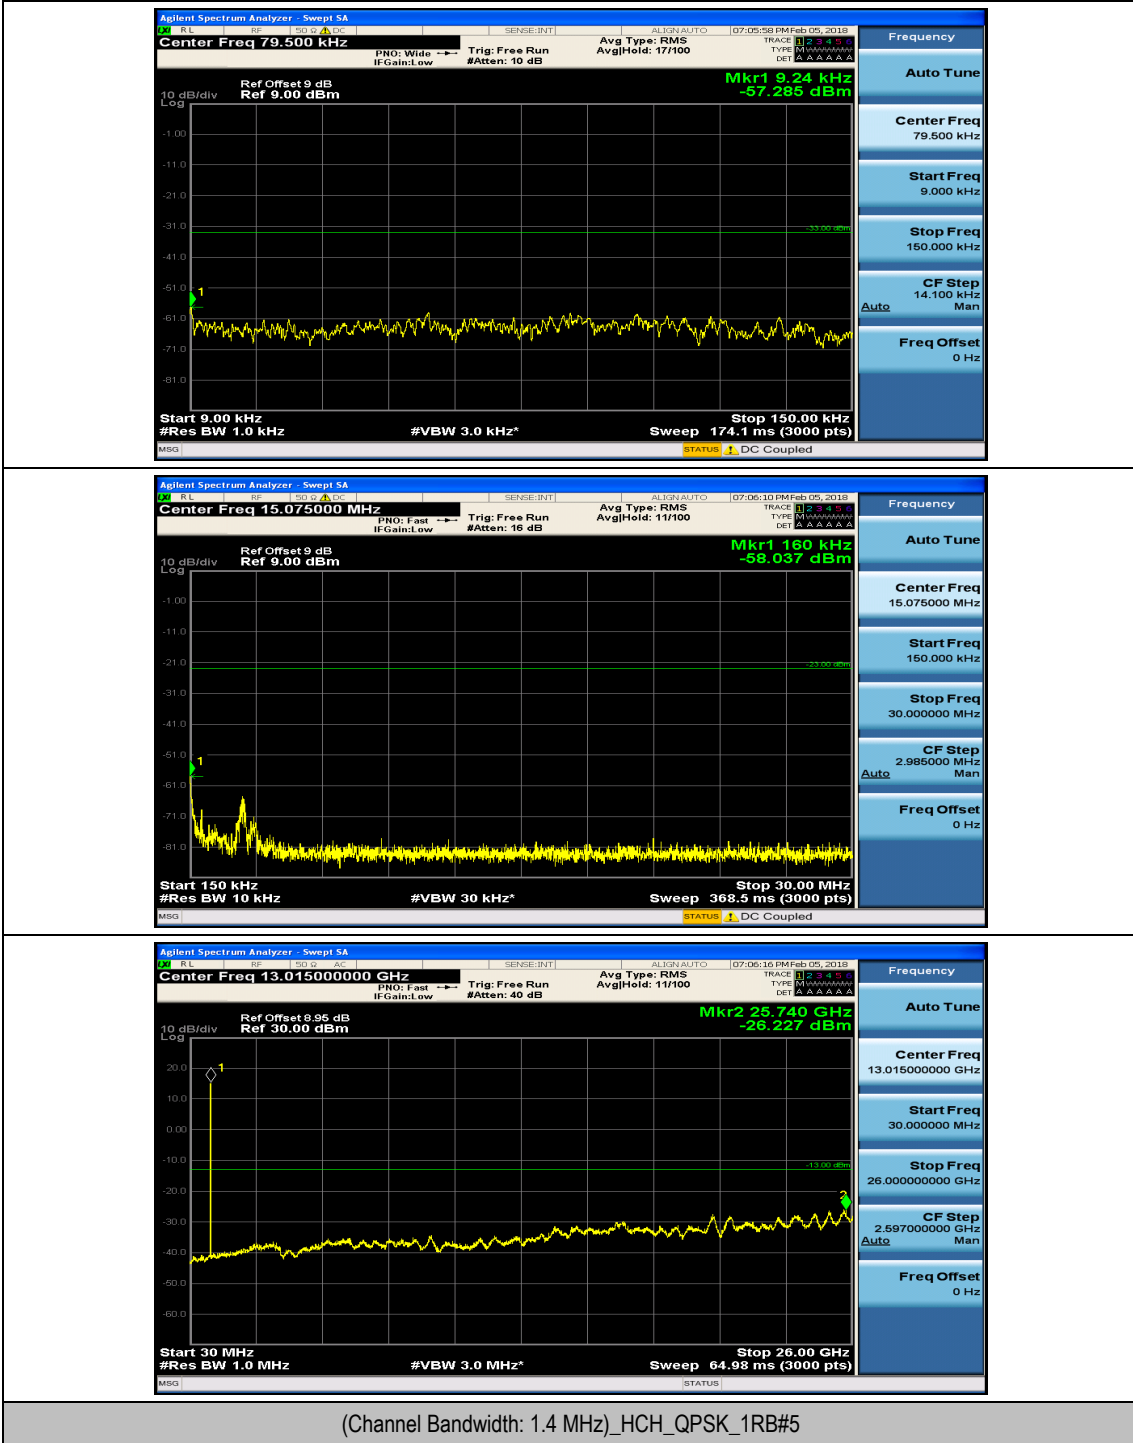

Appendix D: Conducted Spurious Emission

Test Graphs

Channel Bandwidth: 1.4 MHz

(Channel Bandwidth: 1.4 MHz)_MCH_QPSK_1RB#0

(Channel Bandwidth: 1.4 MHz)_MCH_QPSK_1RB#3

(Channel Bandwidth: 1.4 MHz)_HCH_QPSK_1RB#0

(Channel Bandwidth: 1.4 MHz)_HCH_QPSK_1RB#3

(Channel Bandwidth: 1.4 MHz)_LCH_16QAM_1RB#0

(Channel Bandwidth: 1.4 MHz)_LCH_16QAM_1RB#3

(Channel Bandwidth: 1.4 MHz)_MCH_16QAM_1RB#0

(Channel Bandwidth: 1.4 MHz)_MCH_16QAM_1RB#3