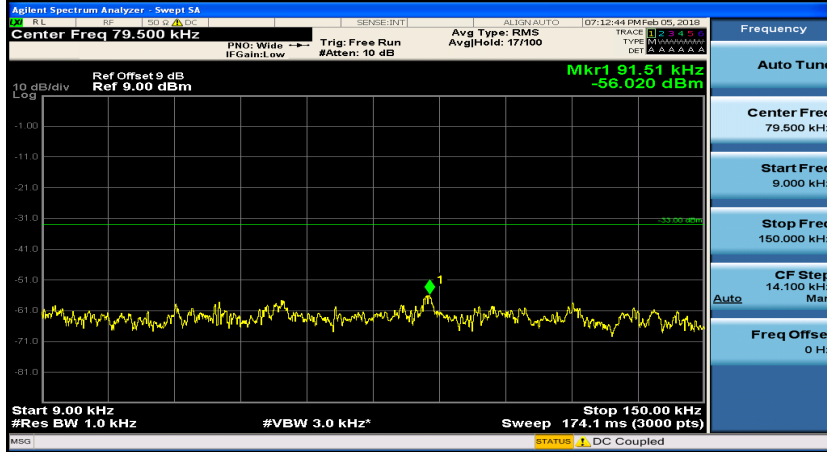

(Channel Bandwidth: 1.4 MHz)_HCH_16QAM_1RB#0

(Channel Bandwidth: 1.4 MHz)_HCH_16QAM_1RB#3

Channel Bandwidth: 3 MHz

(Channel Bandwidth: 3 MHz)_MCH_QPSK_1RB#0

(Channel Bandwidth: 3 MHz)_MCH_QPSK_1RB#7

(Channel Bandwidth: 3 MHz)_HCH_QPSK_1RB#0