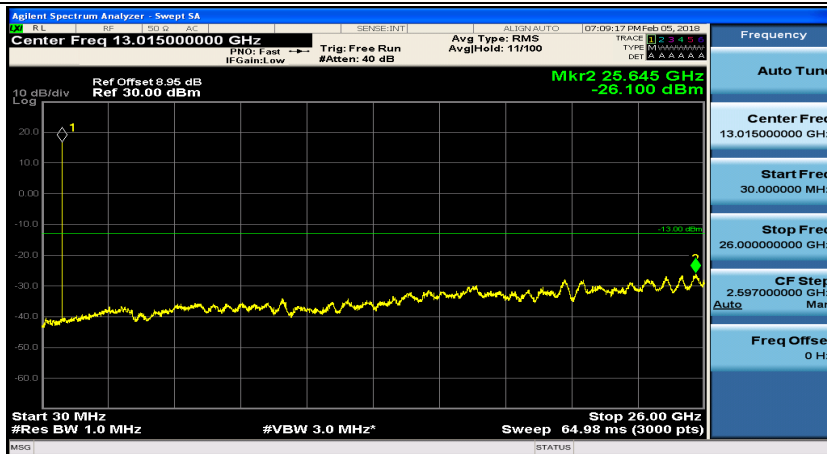

(Channel Bandwidth: 3 MHz)_LCH_16QAM_1RB#0

(Channel Bandwidth: 3 MHz)_LCH_16QAM_1RB#7