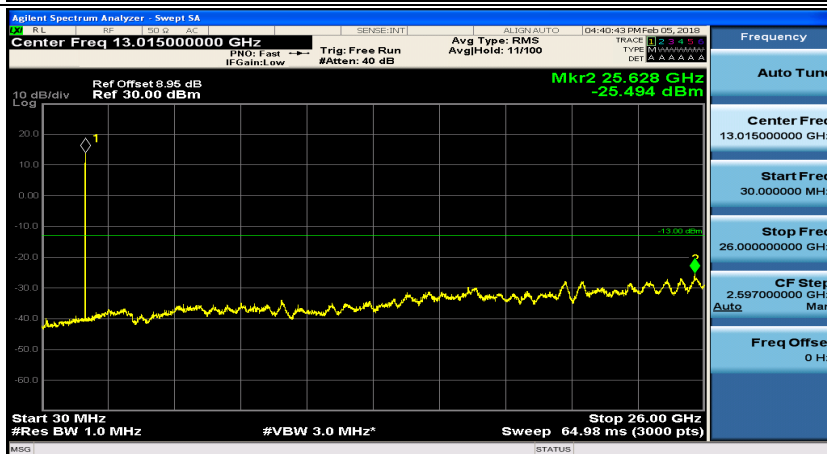

(Channel Bandwidth: 1.4 MHz)_MCH_16QAM_1RB#0

(Channel Bandwidth: 1.4 MHz)_MCH_16QAM_1RB#3