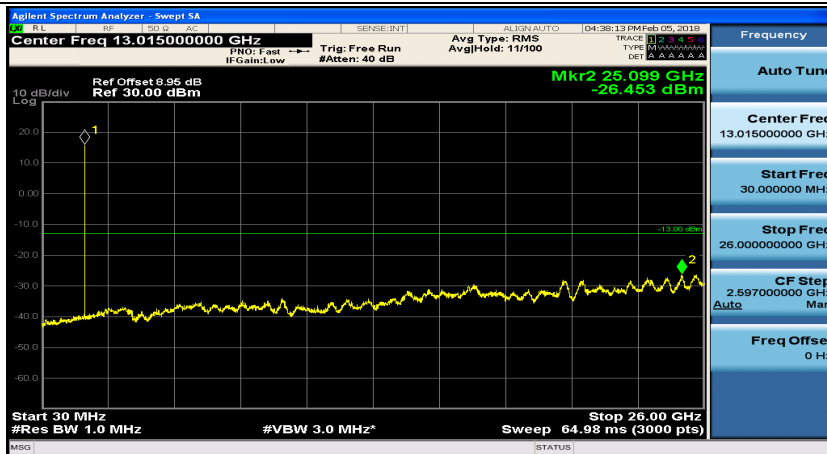

(Channel Bandwidth: 1.4 MHz)_MCH_QPSK_1RB#3

(Channel Bandwidth: 1.4 MHz)_HCH_QPSK_1RB#0

(Channel Bandwidth: 1.4 MHz)_HCH_QPSK_1RB#3

(Channel Bandwidth: 1.4 MHz)_HCH_QPSK_1RB#5

(Channel Bandwidth: 1.4 MHz)_LCH_16QAM_1RB#0