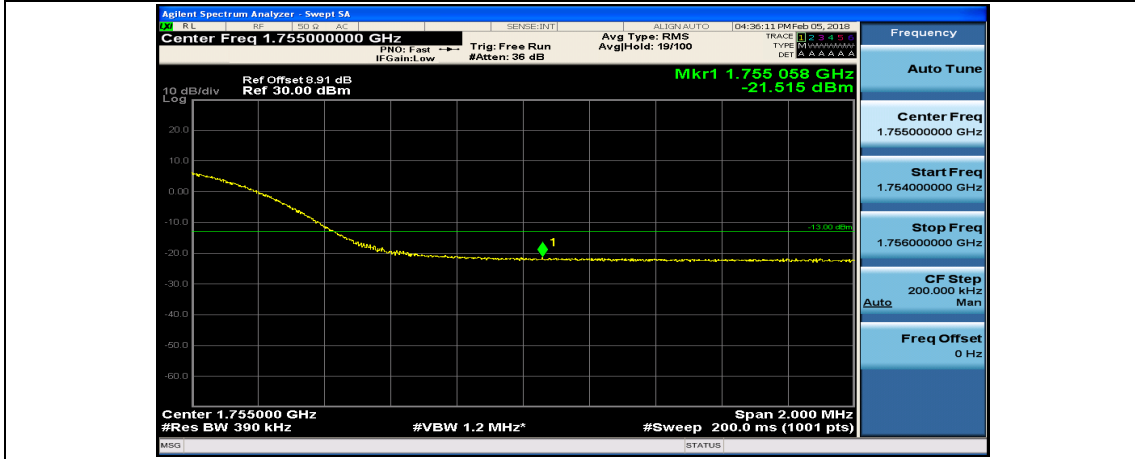

(Channel Bandwidth:20 MHz)_HCH_QPSK_1RB#99

(Channel Bandwidth:20 MHz)_HCH_QPSK_50RB#0

(Channel Bandwidth:20 MHz)_HCH_QPSK_50RB#25

(Channel Bandwidth:20 MHz)_HCH_QPSK_50RB#50

(Channel Bandwidth:20 MHz)_HCH_QPSK_100RB#0

(Channel Bandwidth:20 MHz)_LCH_16QAM_1RB#99

(Channel Bandwidth:20 MHz)_LCH_16QAM_50RB#0

(Channel Bandwidth:20 MHz)_LCH_16QAM_50RB#25

(Channel Bandwidth:20 MHz)_LCH_16QAM_50RB#50

(Channel Bandwidth:20 MHz)_LCH_16QAM_100RB#0