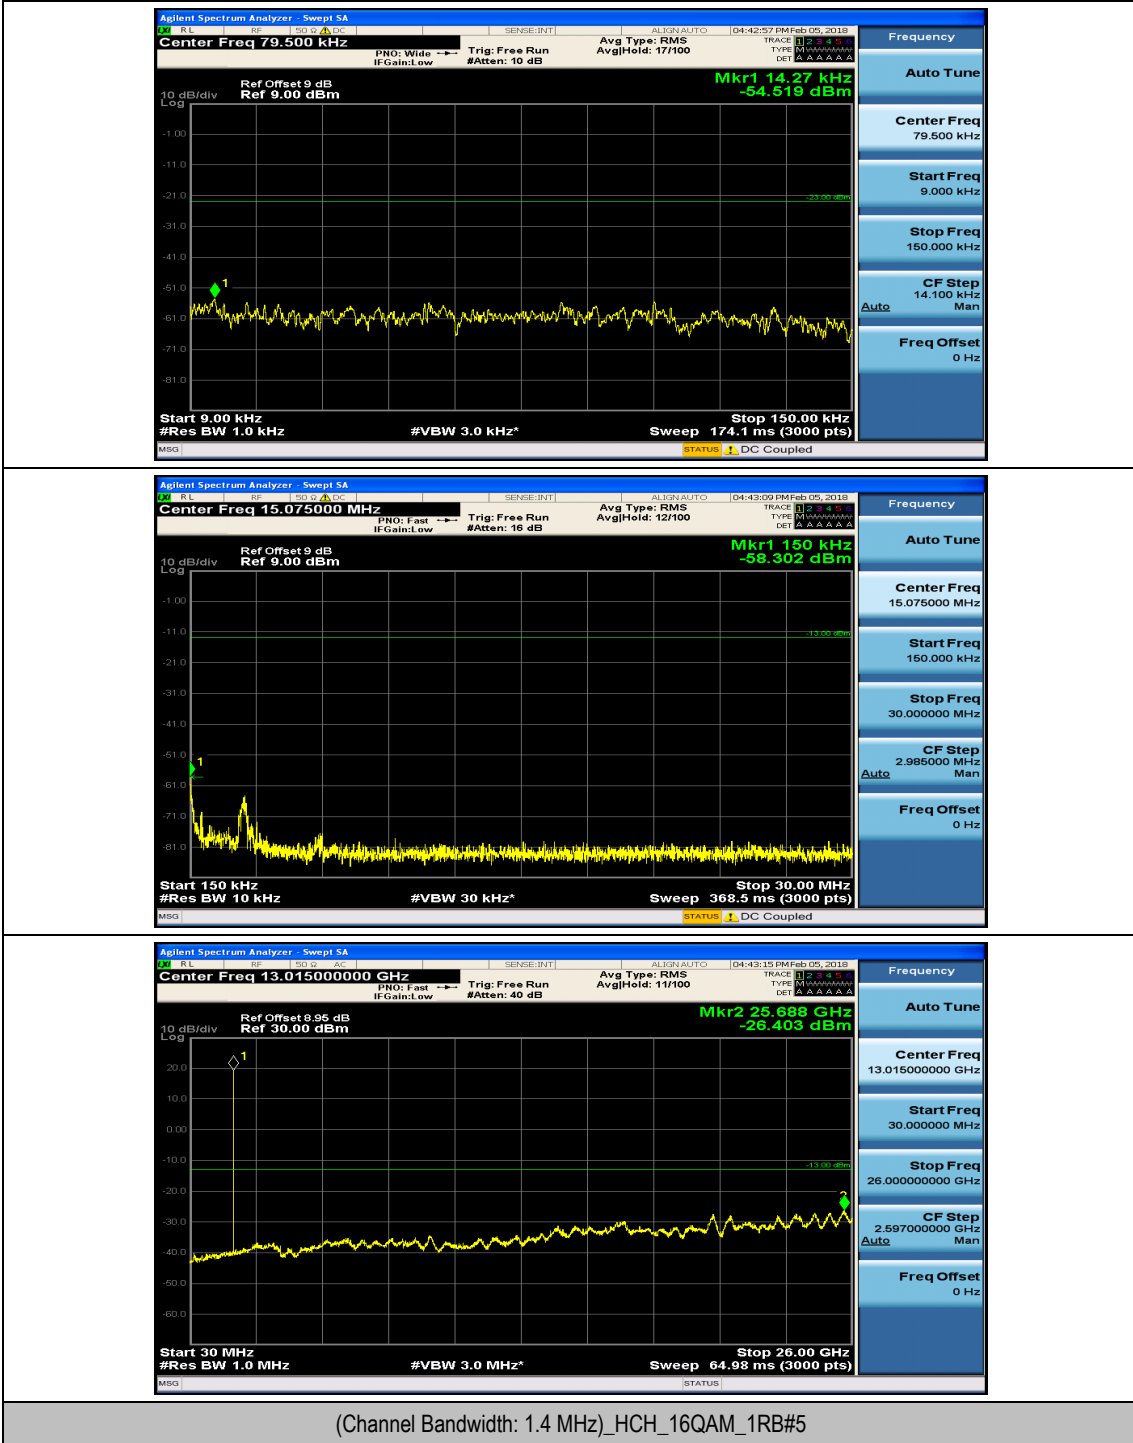

(Channel Bandwidth: 1.4 MHz)_LCH_16QAM_1RB#3

(Channel Bandwidth: 1.4 MHz)_MCH_16QAM_1RB#0

(Channel Bandwidth: 1.4 MHz)_MCH_16QAM_1RB#3

(Channel Bandwidth: 1.4 MHz)_HCH_16QAM_1RB#0

(Channel Bandwidth: 1.4 MHz)_HCH_16QAM_1RB#3