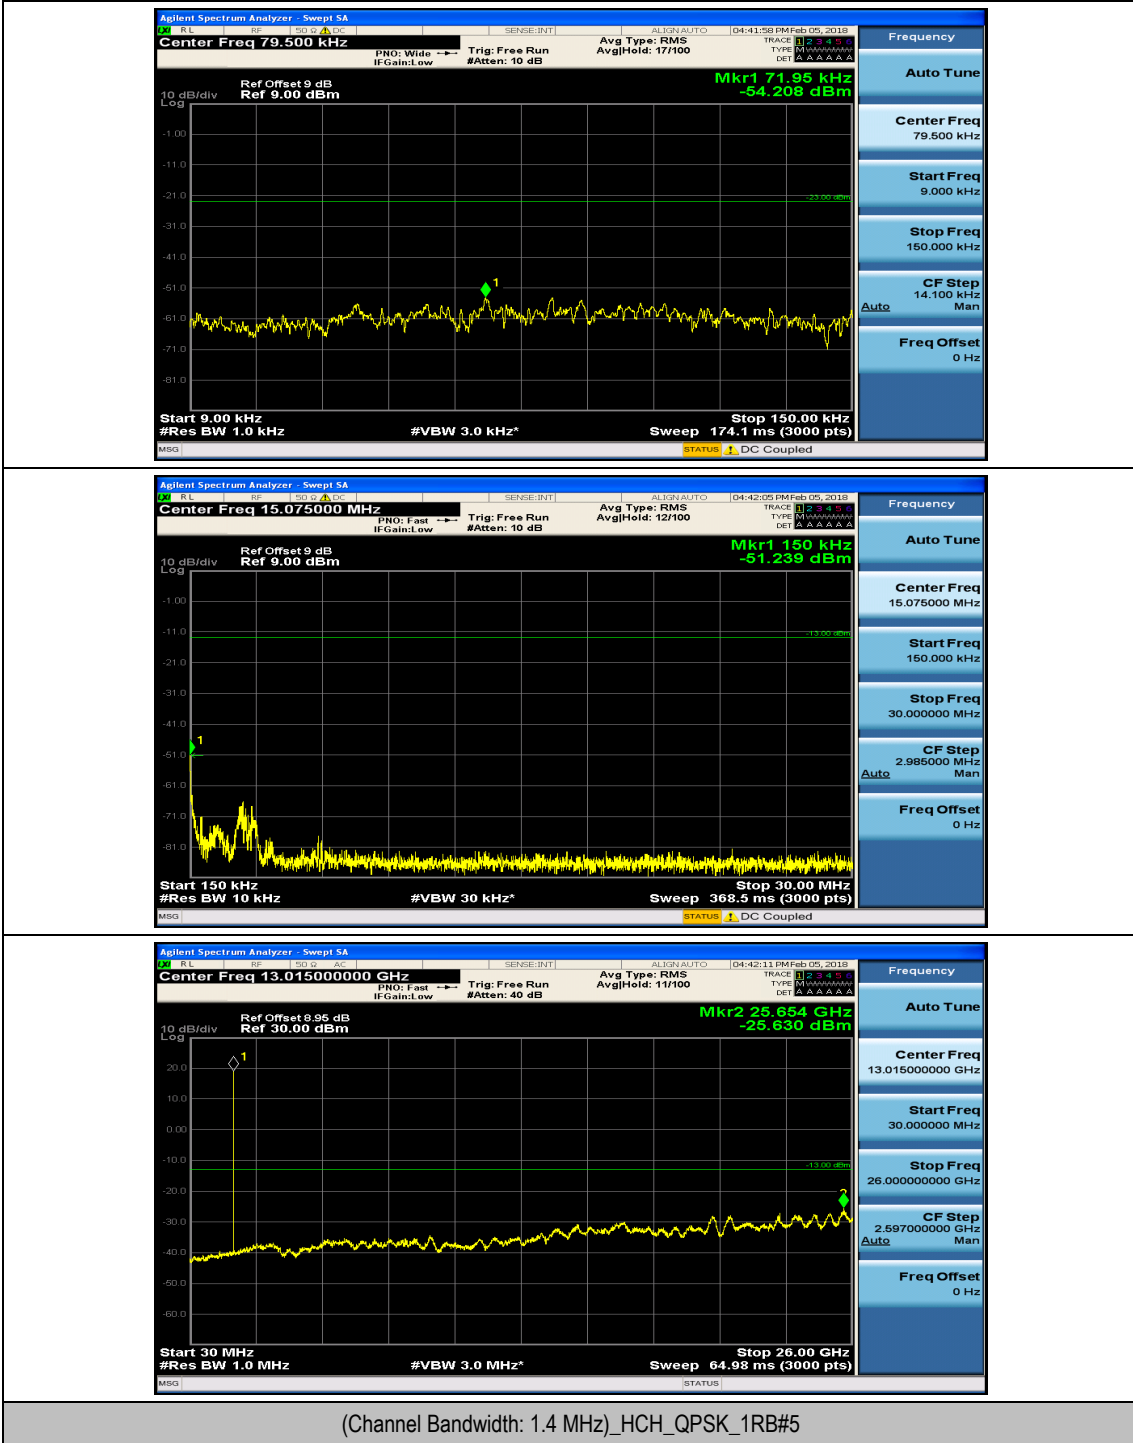

(Channel Bandwidth: 1.4 MHz)_MCH_QPSK_1RB#3

(Channel Bandwidth: 1.4 MHz)_HCH_QPSK_1RB#0

(Channel Bandwidth: 1.4 MHz)_HCH_QPSK_1RB#3

(Channel Bandwidth: 1.4 MHz)_HCH_QPSK_1RB#5

(Channel Bandwidth: 1.4 MHz)_LCH_16QAM_1RB#0