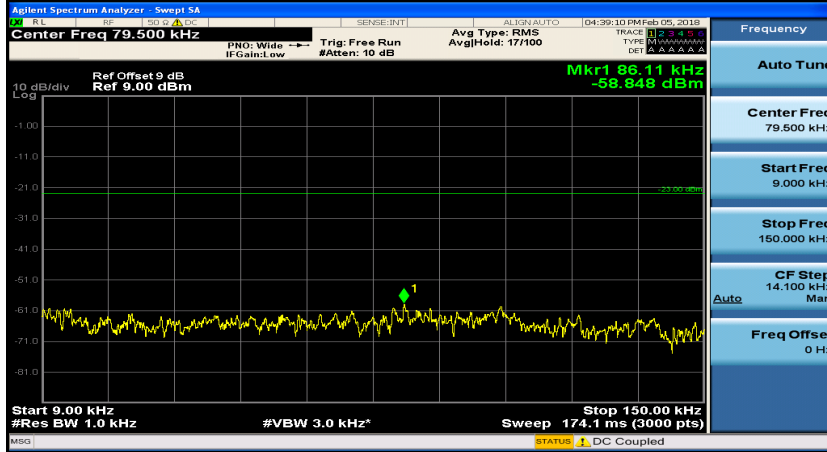

(Channel Bandwidth:20 MHz)_HCH_16QAM_50RB#50

(Channel Bandwidth:20 MHz)_HCH_16QAM_100RB#0

Appendix E: Conducted Spurious Emission

Test Graphs

Channel Bandwidth: 1.4 MHz

(Channel Bandwidth: 1.4 MHz)_MCH_QPSK_1RB#0