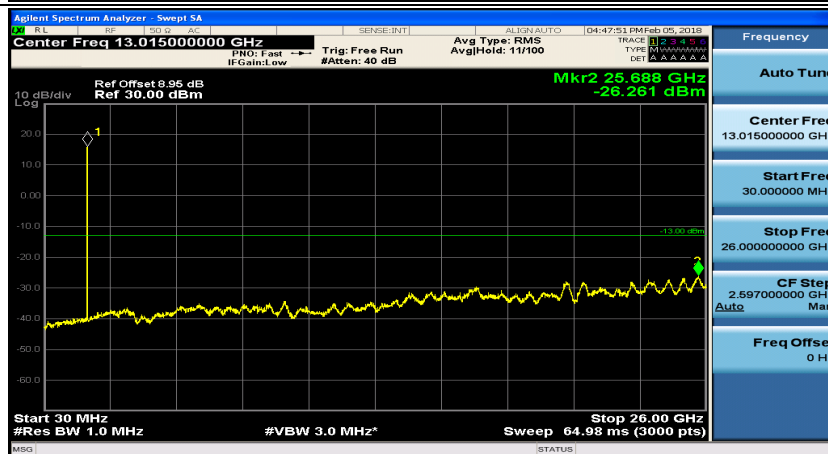

(Channel Bandwidth: 3 MHz)_MCH_16QAM_1RB#7