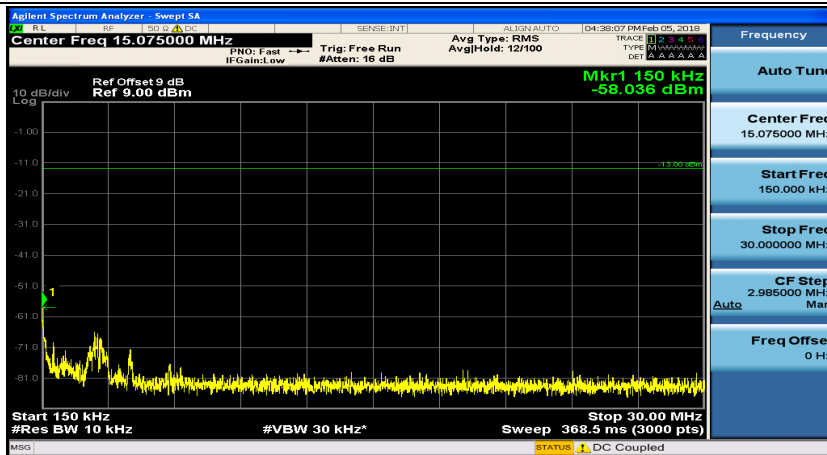

(Channel Bandwidth: 1.4 MHz)_MCH_QPSK_1RB#3

(Channel Bandwidth: 1.4 MHz)_HCH_QPSK_1RB#0

(Channel Bandwidth: 1.4 MHz)_HCH_QPSK_1RB#3

(Channel Bandwidth: 1.4 MHz)_HCH_QPSK_1RB#5

(Channel Bandwidth: 1.4 MHz)_LCH_16QAM_1RB#0