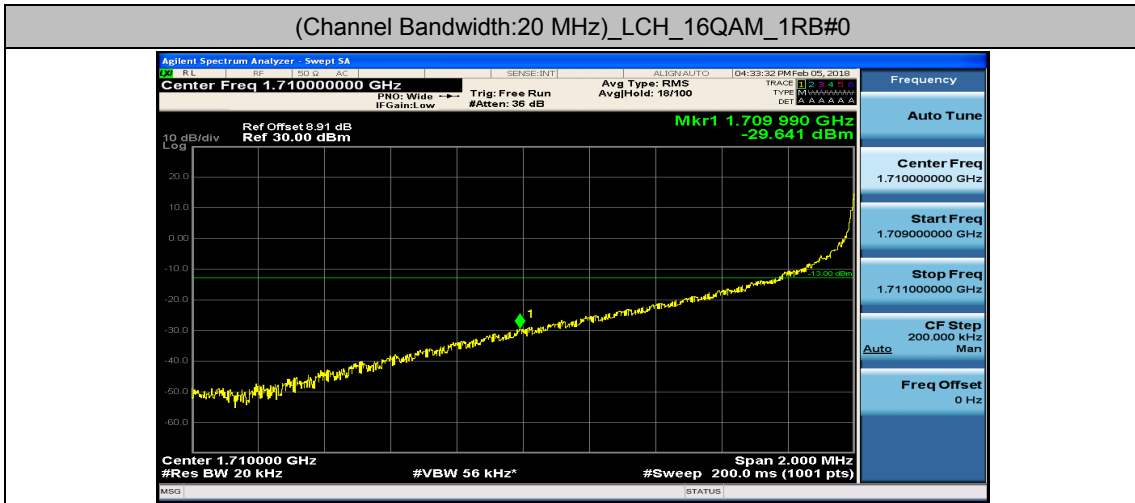

(Channel Bandwidth:20 MHz)_HCH_QPSK_1RB#99

(Channel Bandwidth:20 MHz)_HCH_QPSK_50RB#0

(Channel Bandwidth:20 MHz)_HCH_QPSK_50RB#25

(Channel Bandwidth:20 MHz)_HCH_QPSK_50RB#50

(Channel Bandwidth:20 MHz)_HCH_QPSK_100RB#0