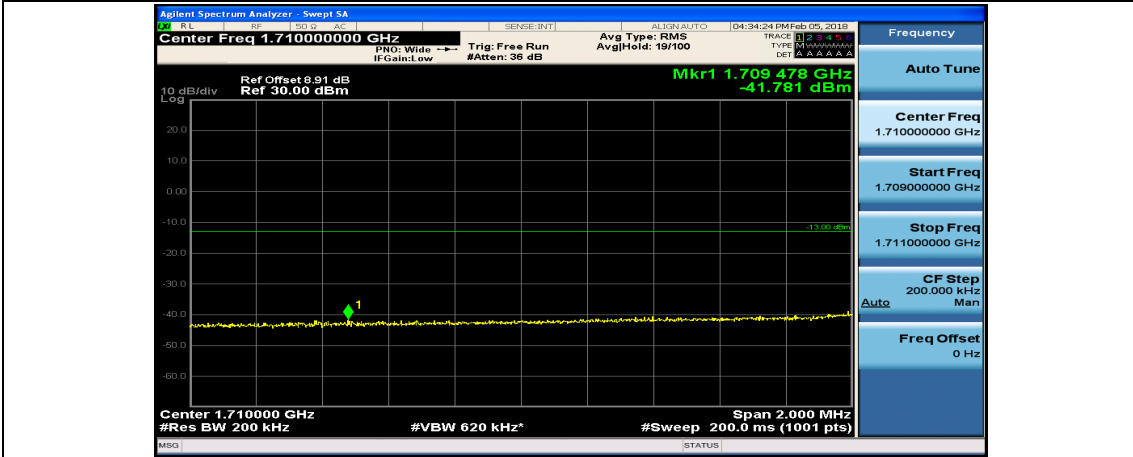

(Channel Bandwidth:20 MHz)_LCH_16QAM_1RB#99

(Channel Bandwidth:20 MHz)_LCH_16QAM_50RB#0

(Channel Bandwidth:20 MHz)_LCH_16QAM_50RB#25

(Channel Bandwidth:20 MHz)_LCH_16QAM_50RB#50

(Channel Bandwidth:20 MHz)_LCH_16QAM_100RB#0