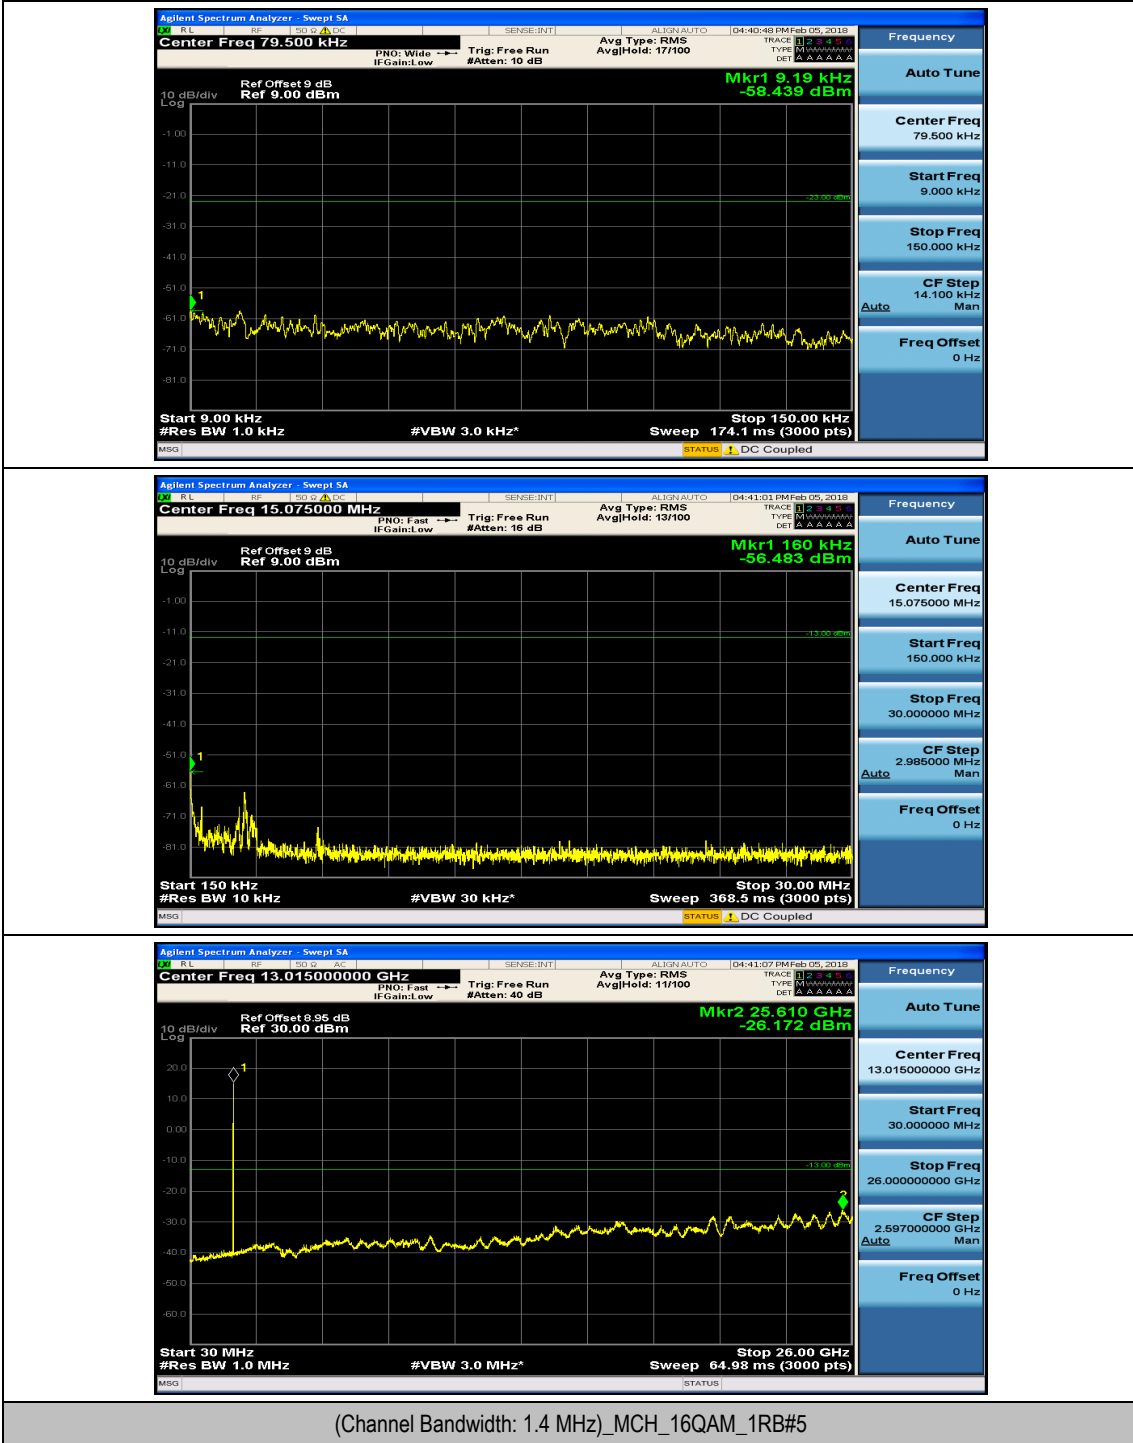

(Channel Bandwidth: 1.4 MHz)_LCH_16QAM_1RB#3

(Channel Bandwidth: 1.4 MHz)_MCH_16QAM_1RB#0

(Channel Bandwidth: 1.4 MHz)_MCH_16QAM_1RB#3

(Channel Bandwidth: 1.4 MHz)_HCH_16QAM_1RB#0

(Channel Bandwidth: 1.4 MHz)_HCH_16QAM_1RB#3