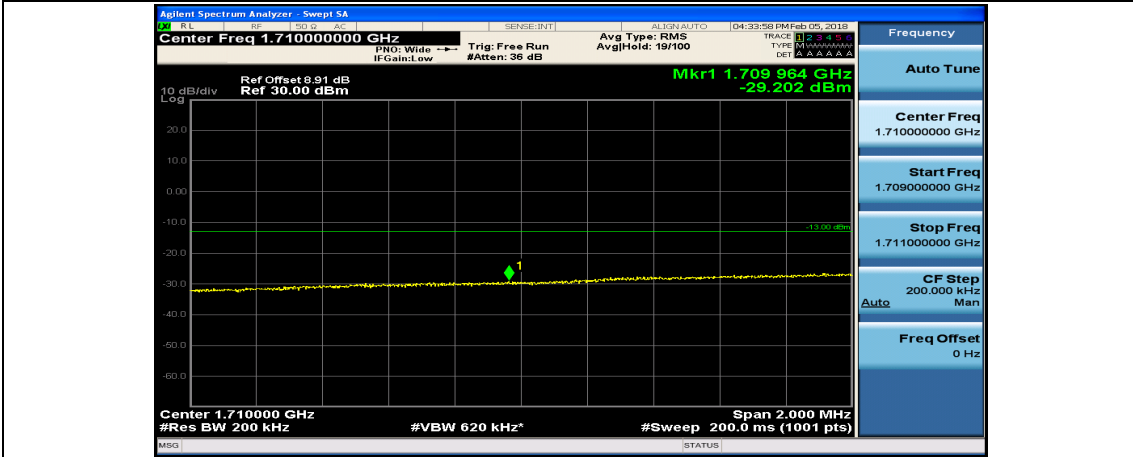

(Channel Bandwidth:20 MHz)_LCH_QPSK_50RB#25