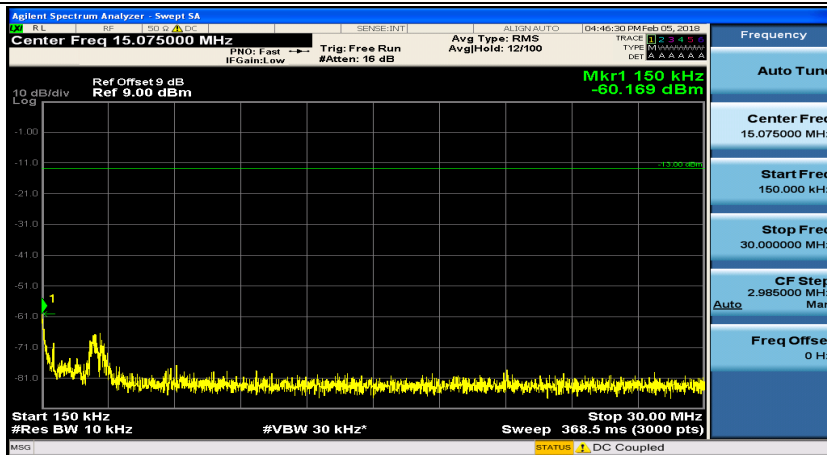

(Channel Bandwidth: 3 MHz)_MCH_QPSK_1RB#0

(Channel Bandwidth: 3 MHz)_MCH_QPSK_1RB#7