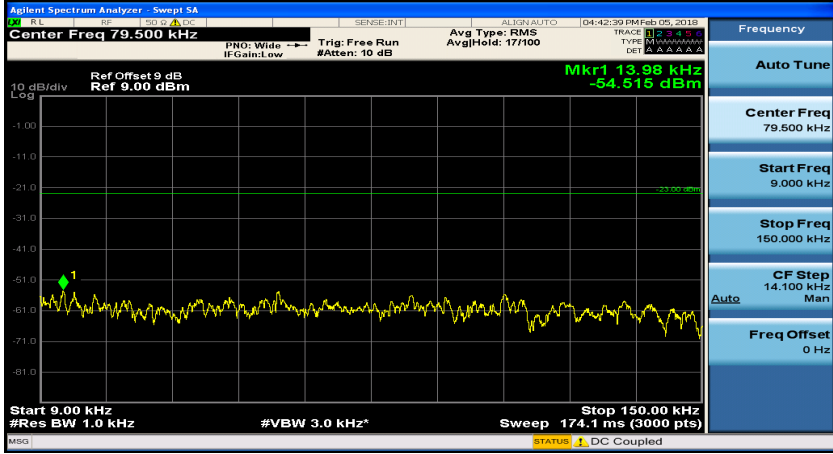

(Channel Bandwidth: 1.4 MHz)_LCH_16QAM_1RB#3

(Channel Bandwidth: 1.4 MHz)_MCH_16QAM_1RB#0

(Channel Bandwidth: 1.4 MHz)_MCH_16QAM_1RB#3

(Channel Bandwidth: 1.4 MHz)_HCH_16QAM_1RB#0

(Channel Bandwidth: 1.4 MHz)_HCH_16QAM_1RB#3