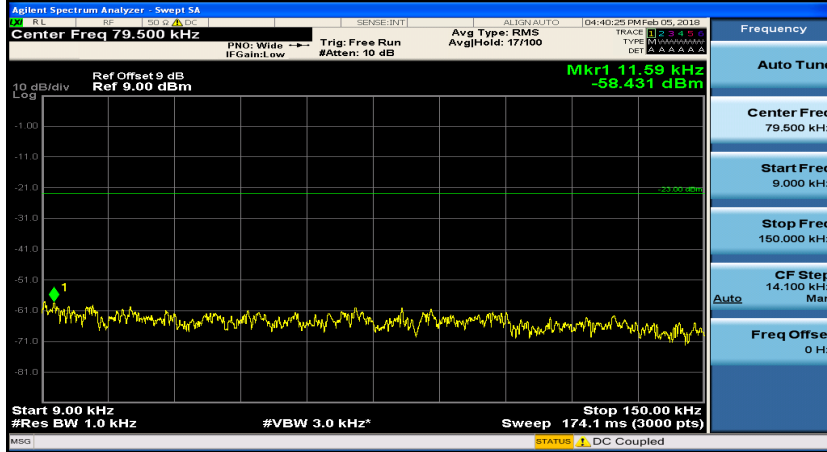

(Channel Bandwidth: 1.4 MHz)_MCH_16QAM_1RB#0

(Channel Bandwidth: 1.4 MHz)_MCH_16QAM_1RB#3