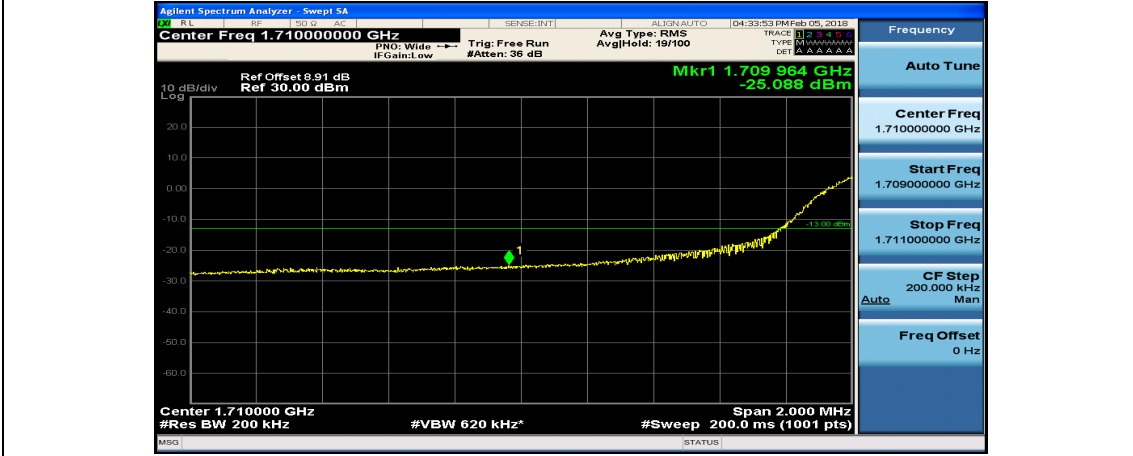

(Channel Bandwidth:15 MHz)_HCH_16QAM_37RB#38

(Channel Bandwidth:15 MHz)_HCH_16QAM_75RB#0

Channel Bandwidth: 20 MHz

(Channel Bandwidth:20 MHz)_LCH_QPSK_1RB#49

(Channel Bandwidth:20 MHz)_LCH_QPSK_1RB#99

(Channel Bandwidth:20 MHz)_LCH_QPSK_50RB#0