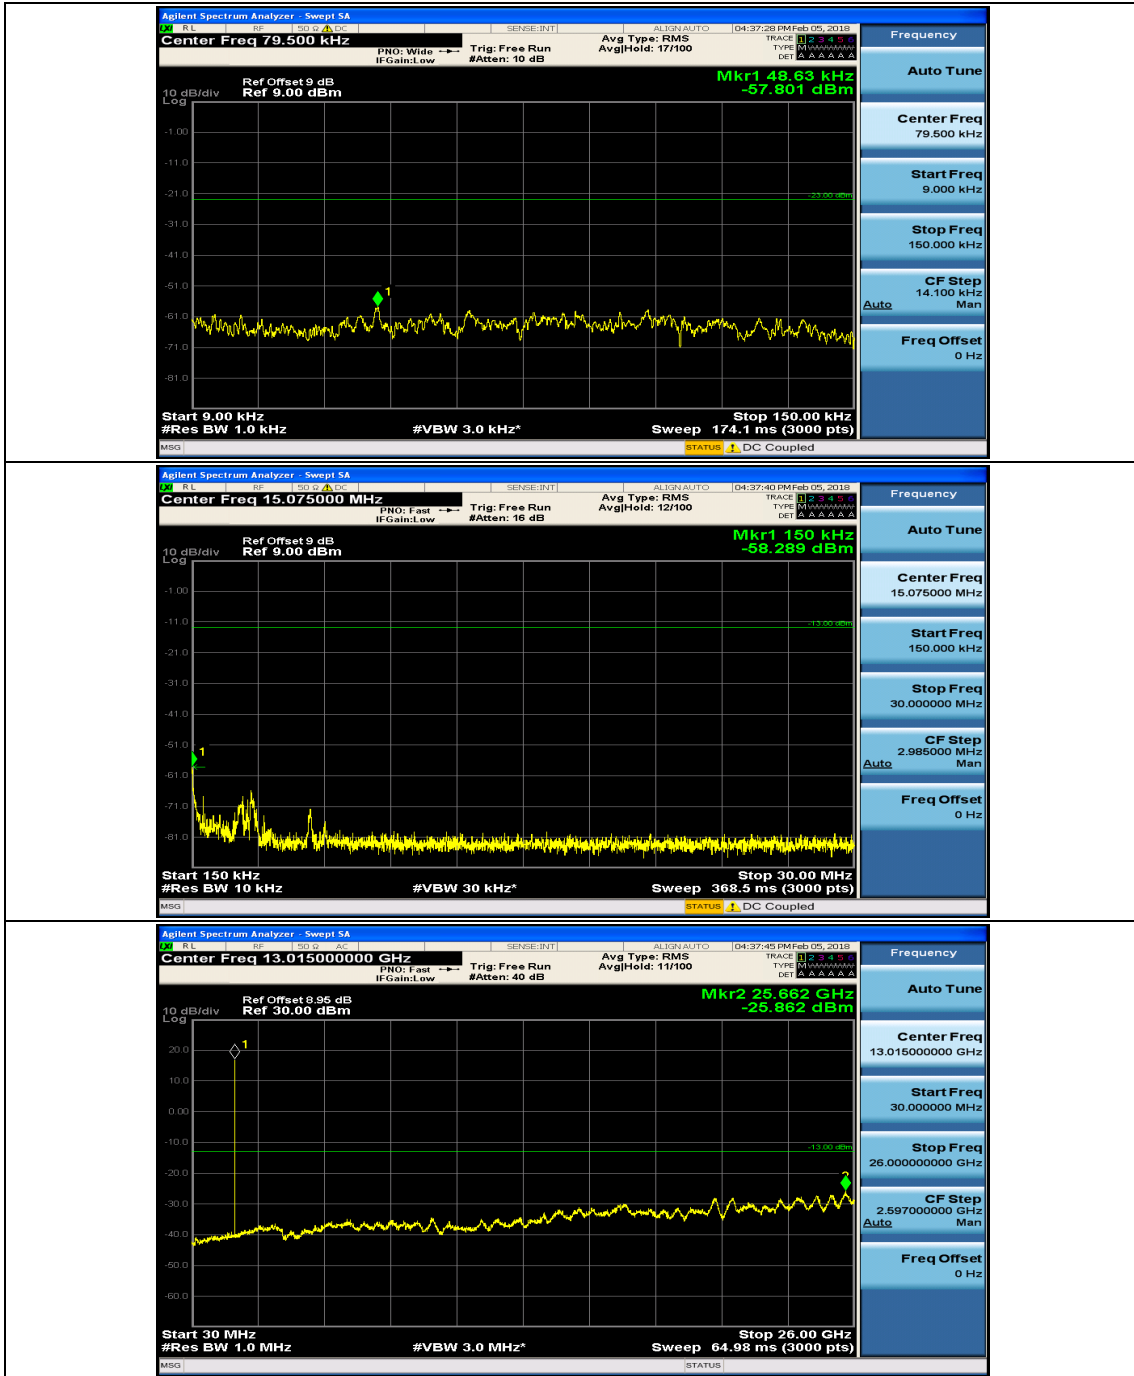

(Channel Bandwidth:20 MHz)_HCH_16QAM_50RB#50

(Channel Bandwidth:20 MHz)_HCH_16QAM_100RB#0

Appendix E: Conducted Spurious Emission

Test Graphs

Channel Bandwidth: 1.4 MHz

(Channel Bandwidth: 1.4 MHz)_MCH_QPSK_1RB#0