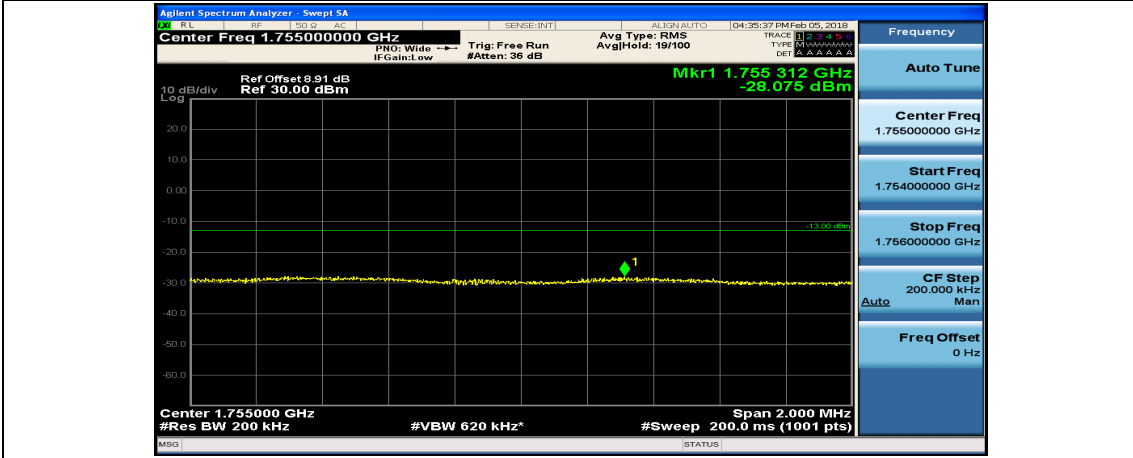

(Channel Bandwidth:20 MHz)_HCH_QPSK_50RB#25