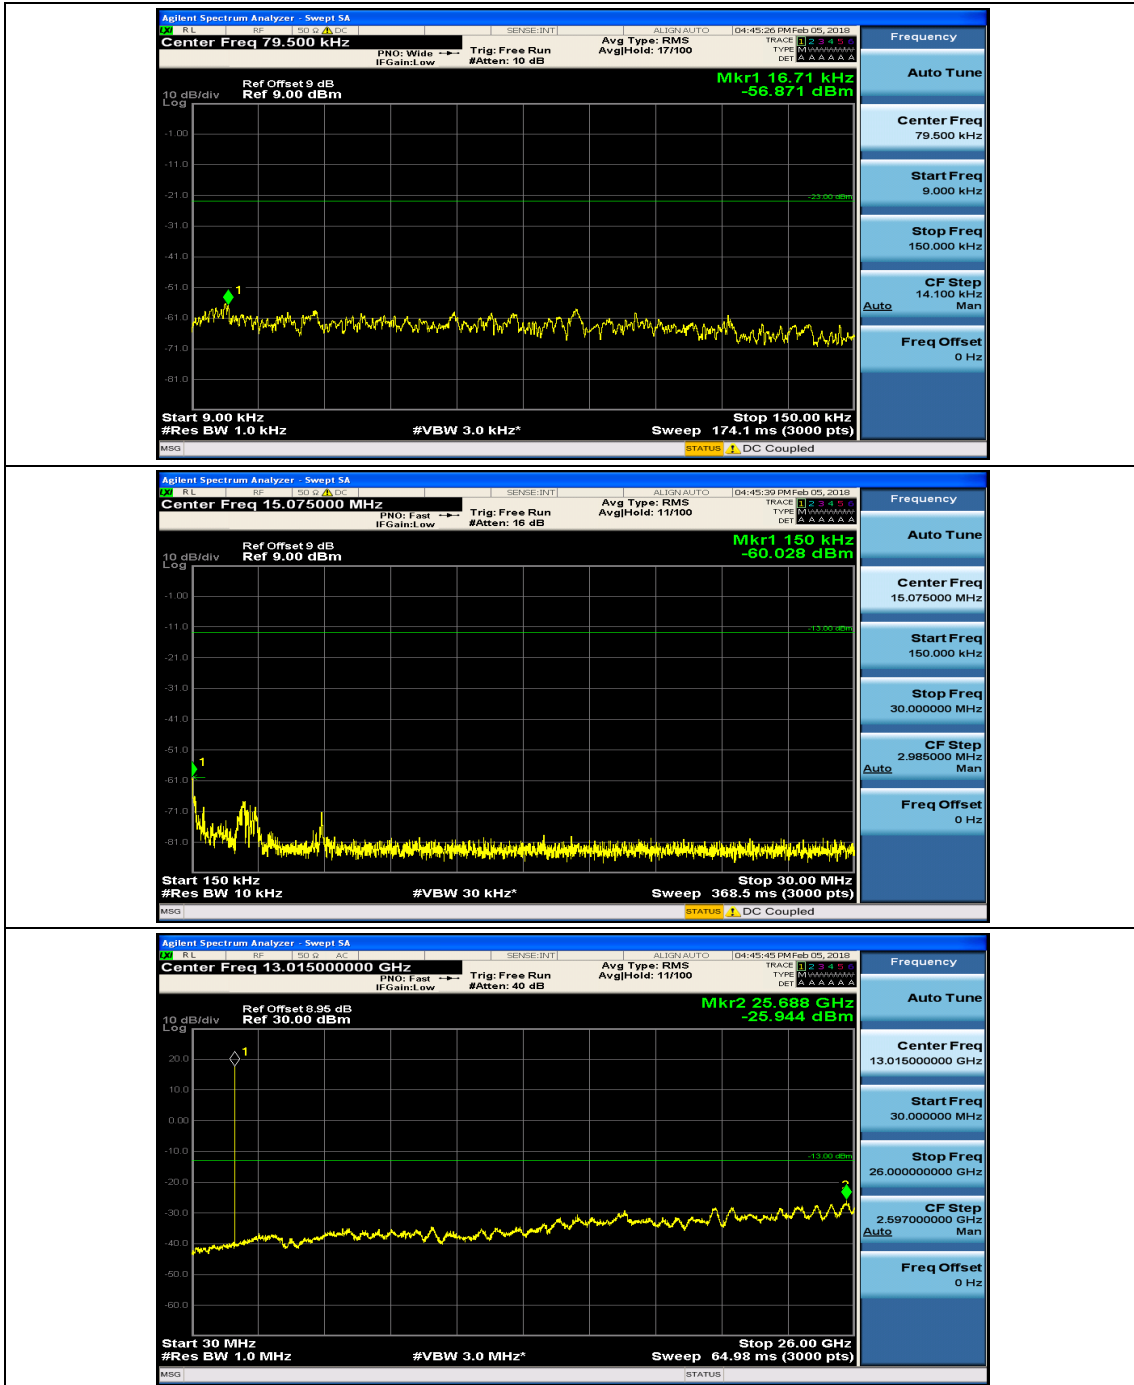

Channel Bandwidth: 3 MHz

(Channel Bandwidth: 3 MHz)_MCH_QPSK_1RB#0

(Channel Bandwidth: 3 MHz)_MCH_QPSK_1RB#7

(Channel Bandwidth: 3 MHz)_HCH_QPSK_1RB#0

(Channel Bandwidth: 3 MHz)_HCH_QPSK_1RB#7

(Channel Bandwidth: 3 MHz)_MCH_16QAM_1RB#0