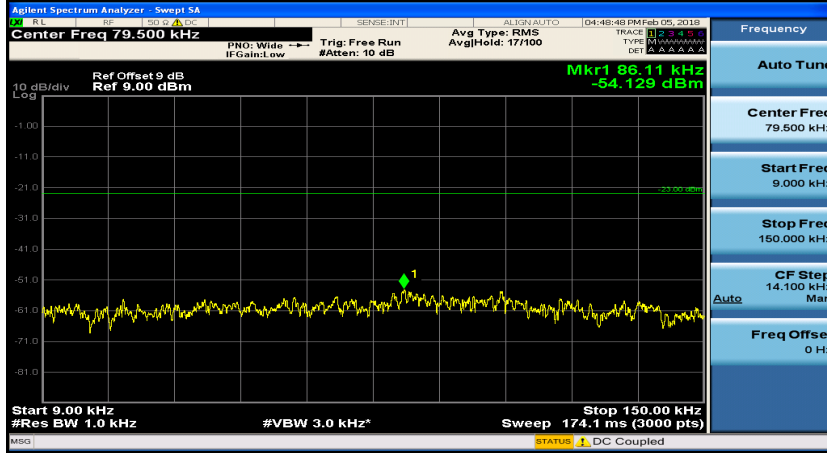

(Channel Bandwidth: 3 MHz)_HCH_QPSK_1RB#0

(Channel Bandwidth: 3 MHz)_HCH_QPSK_1RB#7