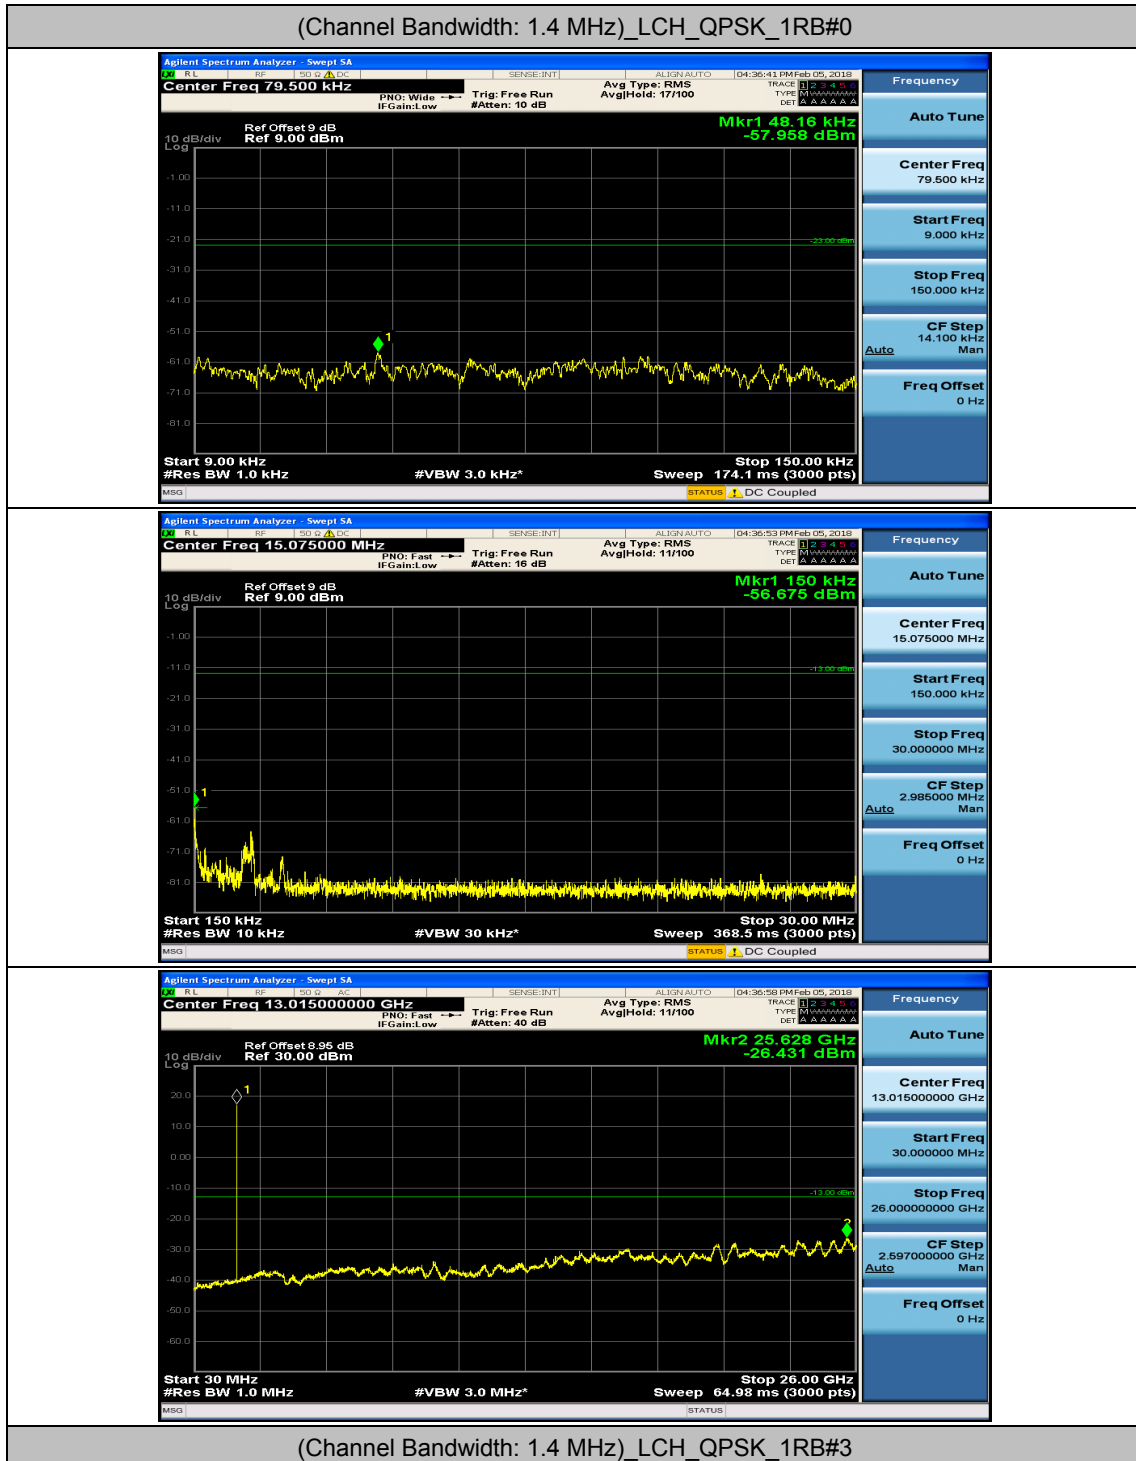

(Channel Bandwidth:20 MHz)_HCH_16QAM_50RB#50

(Channel Bandwidth:20 MHz)_HCH_16QAM_100RB#0

Appendix E: Conducted Spurious Emission

Test Graphs

Channel Bandwidth: 1.4 MHz

(Channel Bandwidth: 1.4 MHz)_MCH_QPSK_1RB#0