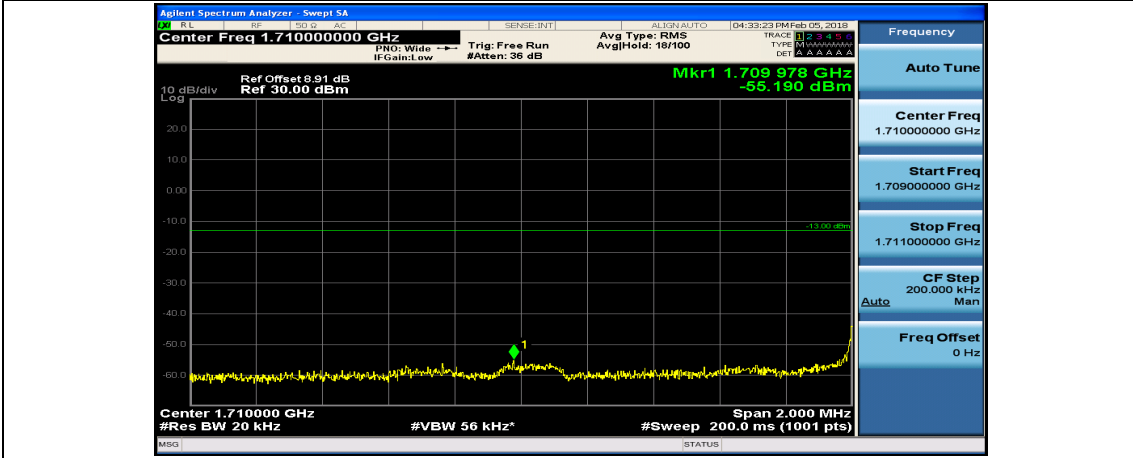

(Channel Bandwidth:15 MHz)_HCH_16QAM_37RB#38

(Channel Bandwidth:15 MHz)_HCH_16QAM_75RB#0

Channel Bandwidth: 20 MHz

(Channel Bandwidth:20 MHz)_LCH_QPSK_1RB#49

(Channel Bandwidth:20 MHz)_LCH_QPSK_1RB#99

(Channel Bandwidth:20 MHz)_LCH_QPSK_50RB#0