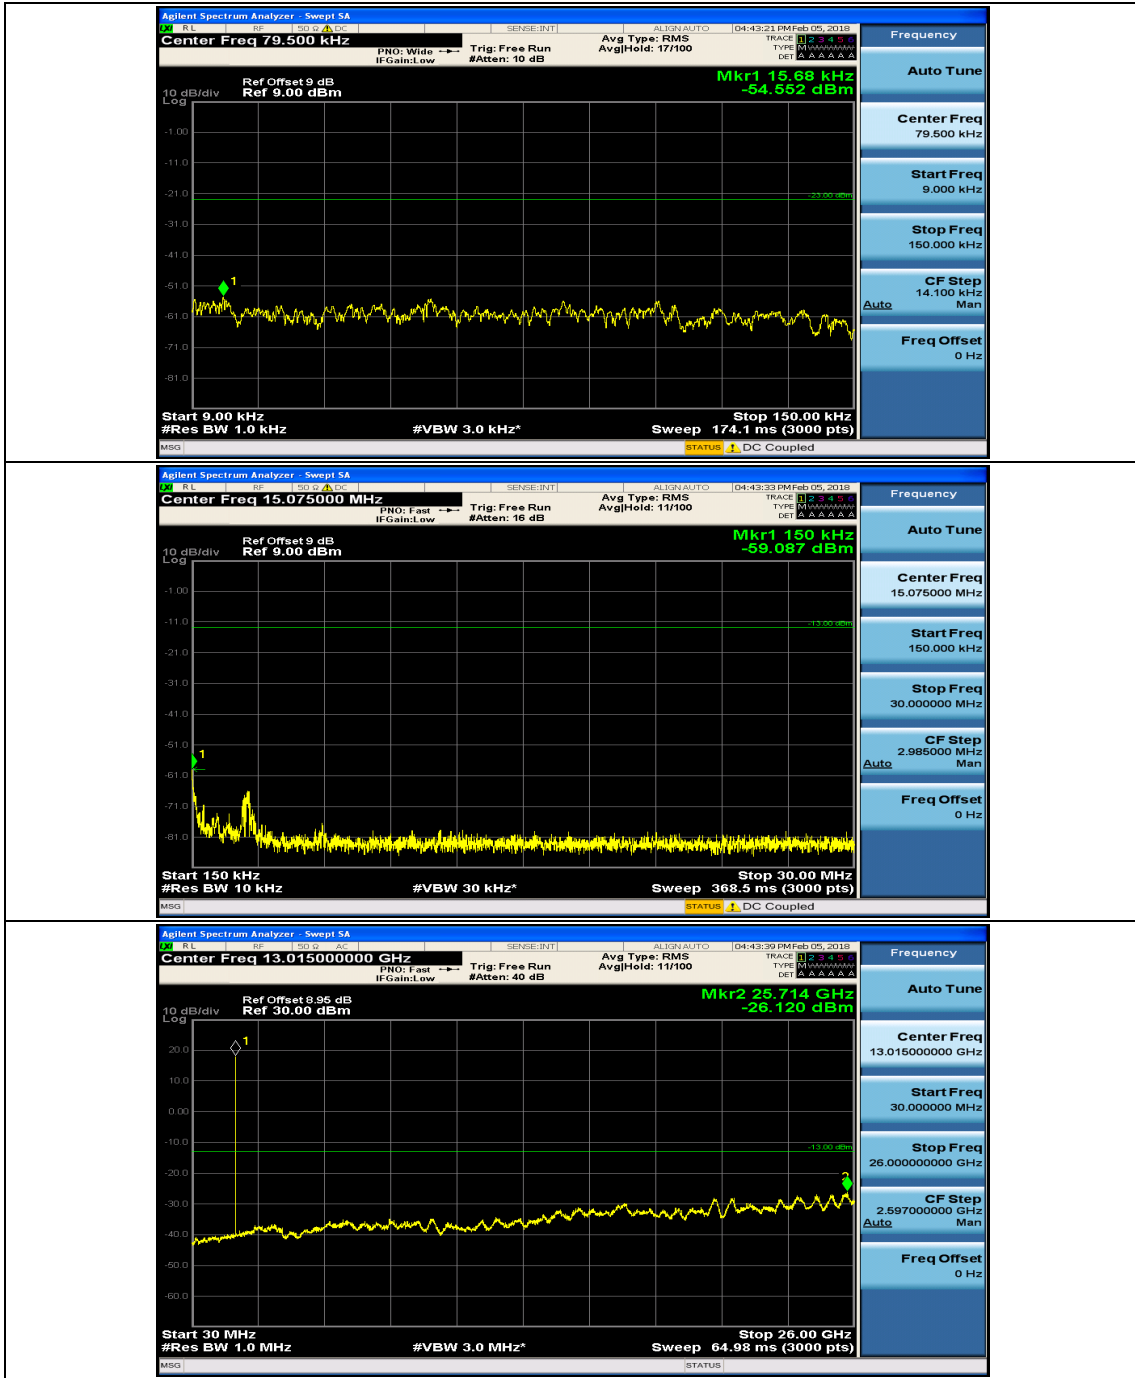

(Channel Bandwidth: 1.4 MHz)_LCH_16QAM_1RB#3

(Channel Bandwidth: 1.4 MHz)_MCH_16QAM_1RB#0

(Channel Bandwidth: 1.4 MHz)_MCH_16QAM_1RB#3

(Channel Bandwidth: 1.4 MHz)_HCH_16QAM_1RB#0

(Channel Bandwidth: 1.4 MHz)_HCH_16QAM_1RB#3