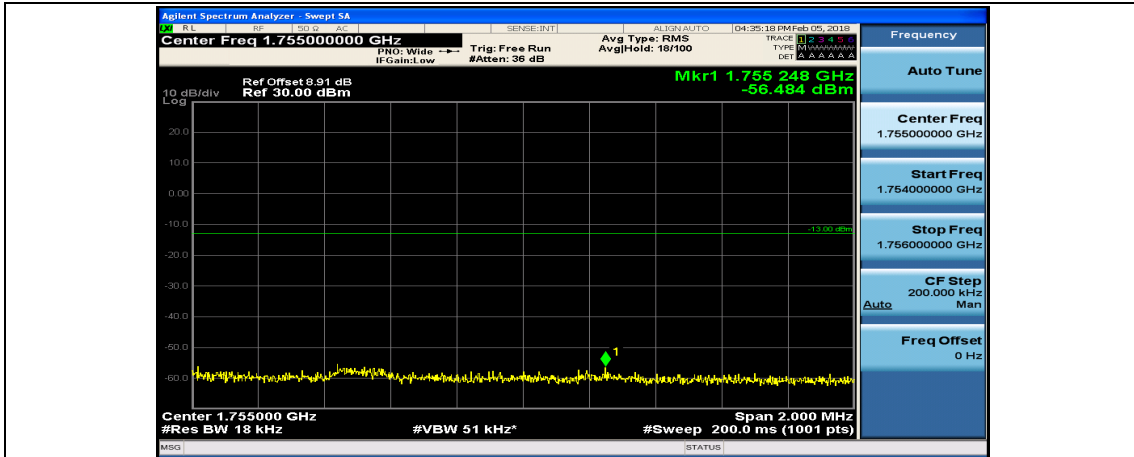

(Channel Bandwidth:20 MHz)_HCH_16QAM_1RB#49