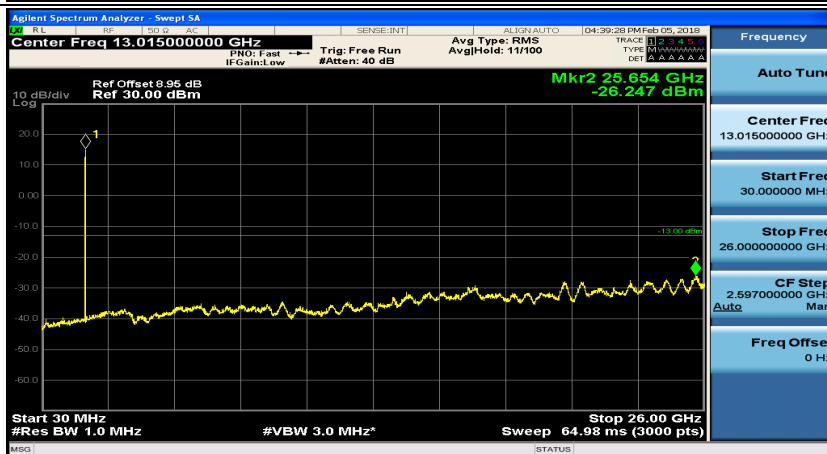

(Channel Bandwidth:20 MHz)_HCH_16QAM_50RB#50

(Channel Bandwidth:20 MHz)_HCH_16QAM_100RB#0

Appendix E: Conducted Spurious Emission

Test Graphs

Channel Bandwidth: 1.4 MHz

(Channel Bandwidth: 1.4 MHz)_MCH_QPSK_1RB#0