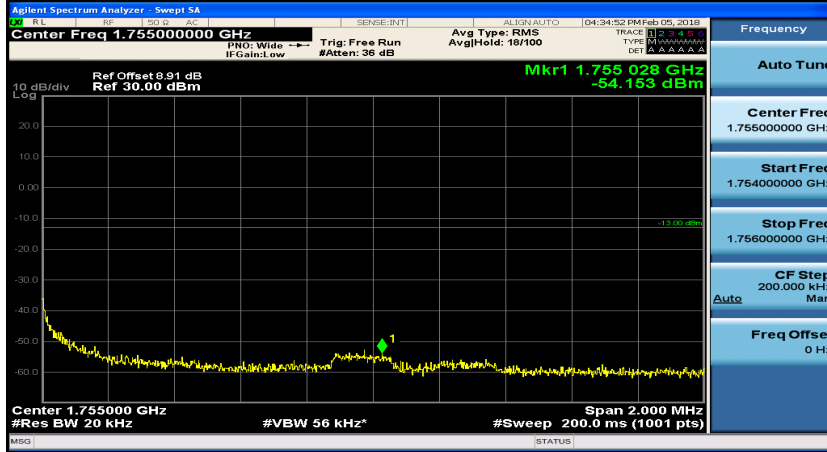

(Channel Bandwidth:20 MHz)_LCH_QPSK_50RB#25

(Channel Bandwidth:20 MHz)_LCH_QPSK_50RB#50

(Channel Bandwidth:20 MHz)_LCH_QPSK_100RB#0

(Channel Bandwidth:20 MHz)_HCH_QPSK_1RB#0

(Channel Bandwidth:20 MHz)_HCH_QPSK_1RB#49