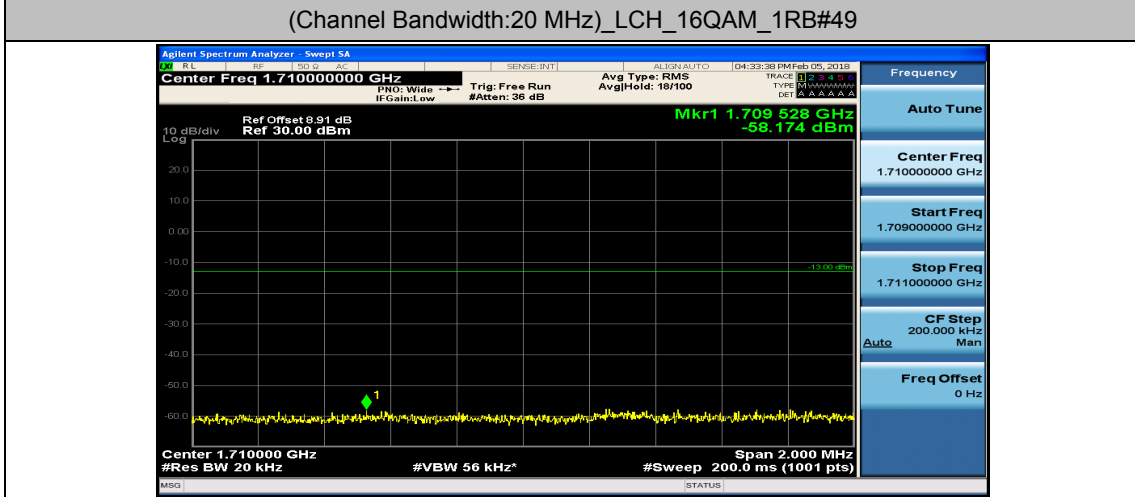

(Channel Bandwidth:20 MHz)_HCH_QPSK_1RB#99

(Channel Bandwidth:20 MHz)_HCH_QPSK_50RB#0

(Channel Bandwidth:20 MHz)_HCH_QPSK_50RB#25

(Channel Bandwidth:20 MHz)_HCH_QPSK_50RB#50

(Channel Bandwidth:20 MHz)_HCH_QPSK_100RB#0