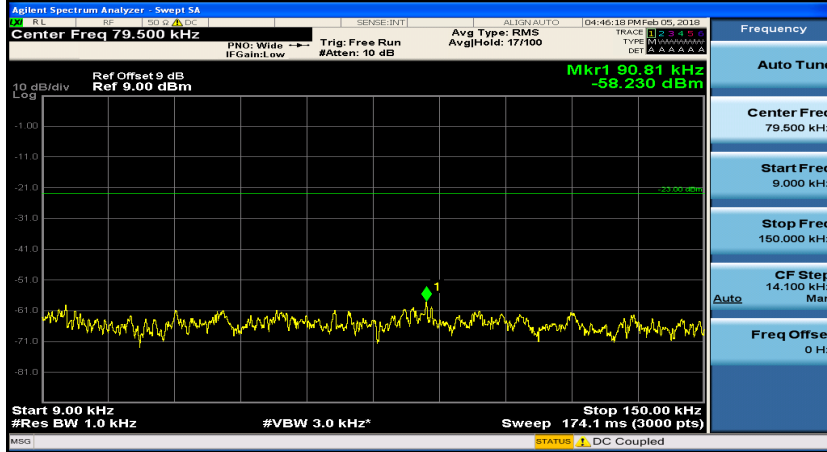

(Channel Bandwidth: 3 MHz)_MCH_QPSK_1RB#0

(Channel Bandwidth: 3 MHz)_MCH_QPSK_1RB#7