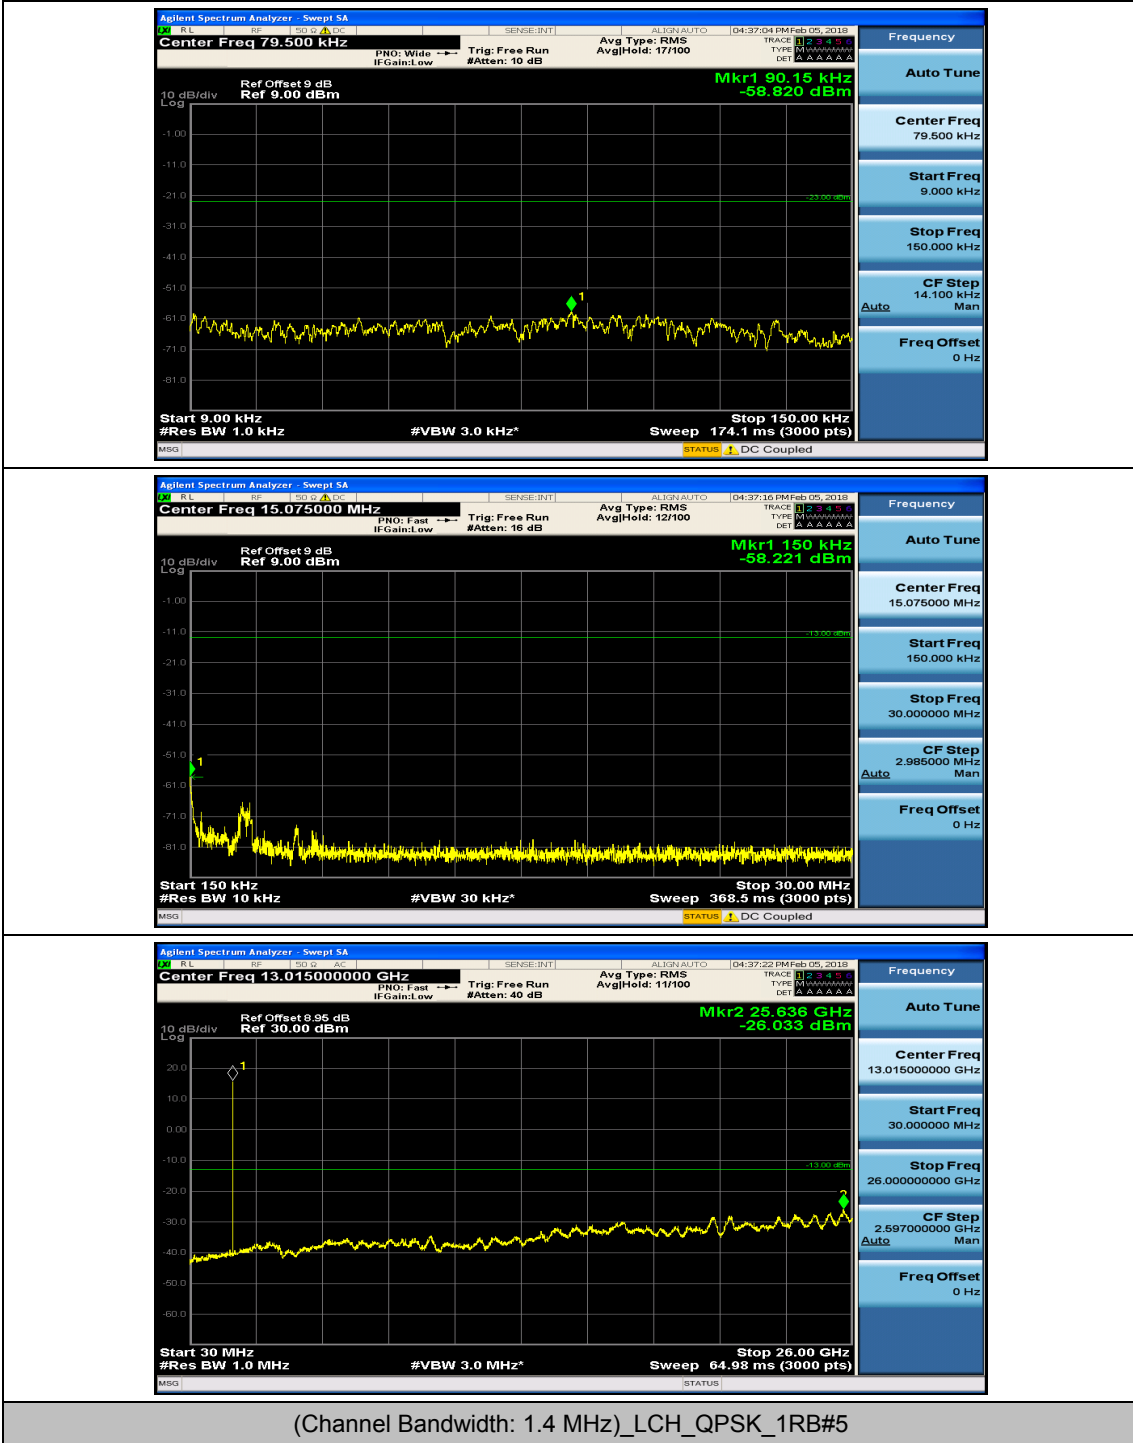

(Channel Bandwidth:20 MHz)_HCH_16QAM_50RB#50

(Channel Bandwidth:20 MHz)_HCH_16QAM_100RB#0

Appendix E: Conducted Spurious Emission

Test Graphs

Channel Bandwidth: 1.4 MHz

(Channel Bandwidth: 1.4 MHz)_MCH_QPSK_1RB#0