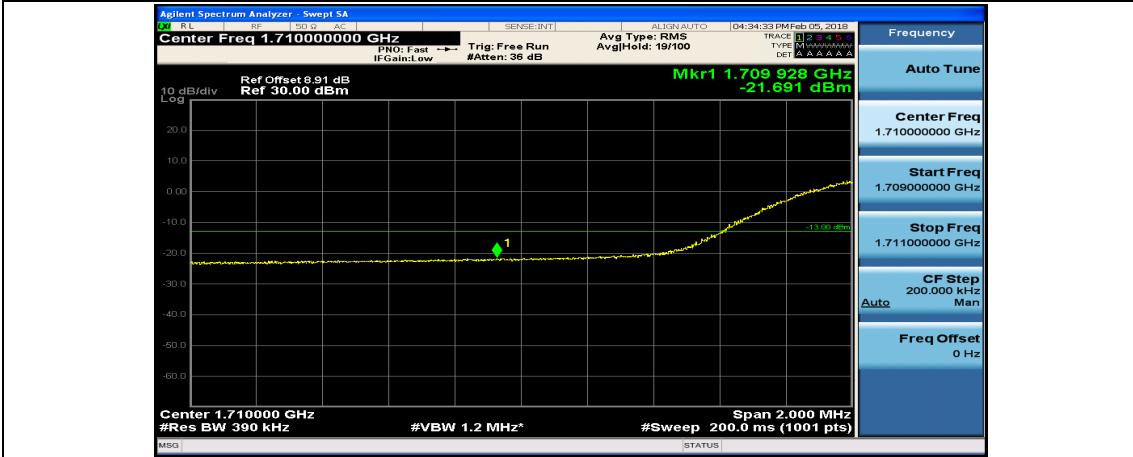

(Channel Bandwidth:20 MHz)_LCH_QPSK_100RB#0