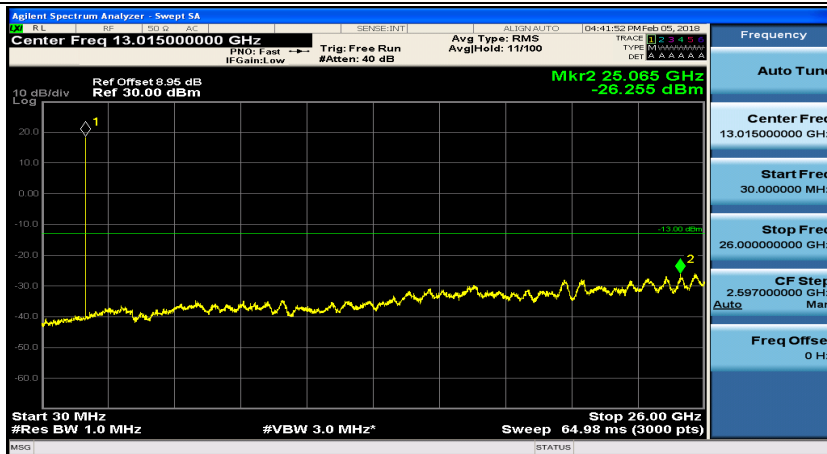

(Channel Bandwidth: 1.4 MHz)_HCH_QPSK_1RB#0

(Channel Bandwidth: 1.4 MHz)_HCH_QPSK_1RB#3