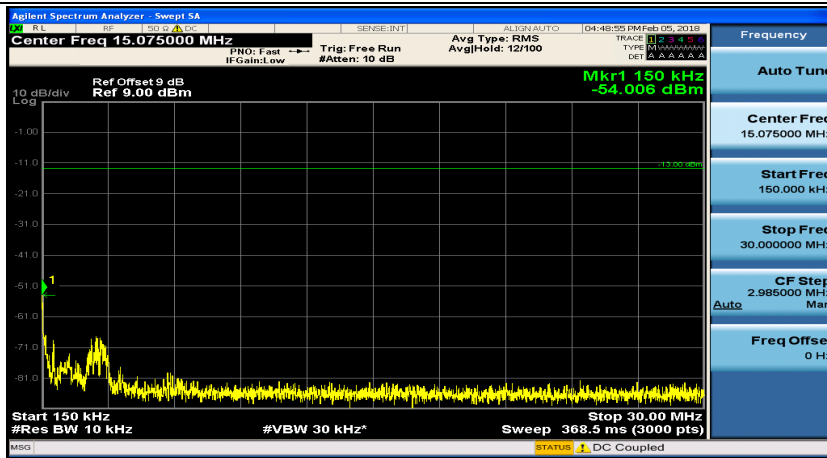

(Channel Bandwidth: 3 MHz)_HCH_QPSK_1RB#0

(Channel Bandwidth: 3 MHz)_HCH_QPSK_1RB#7