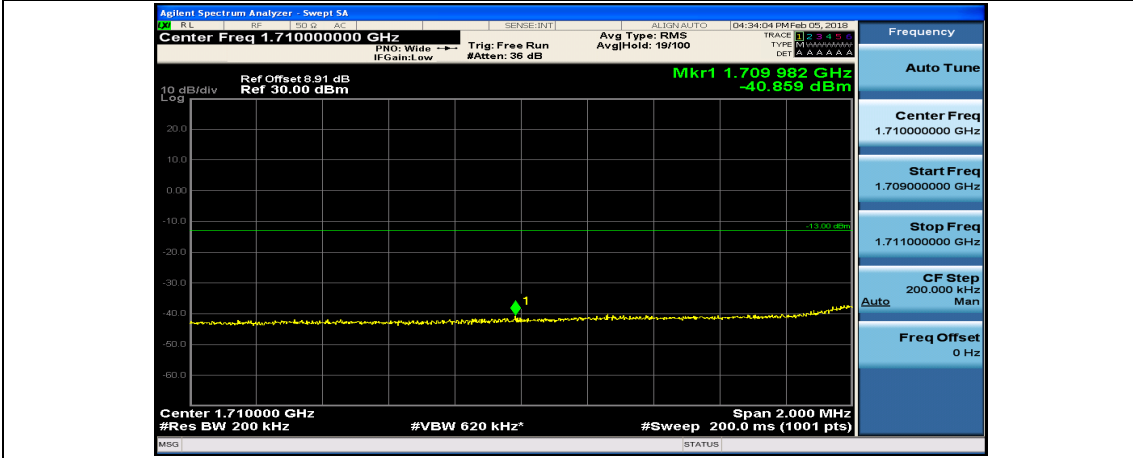

(Channel Bandwidth:20 MHz)_LCH_QPSK_50RB#50