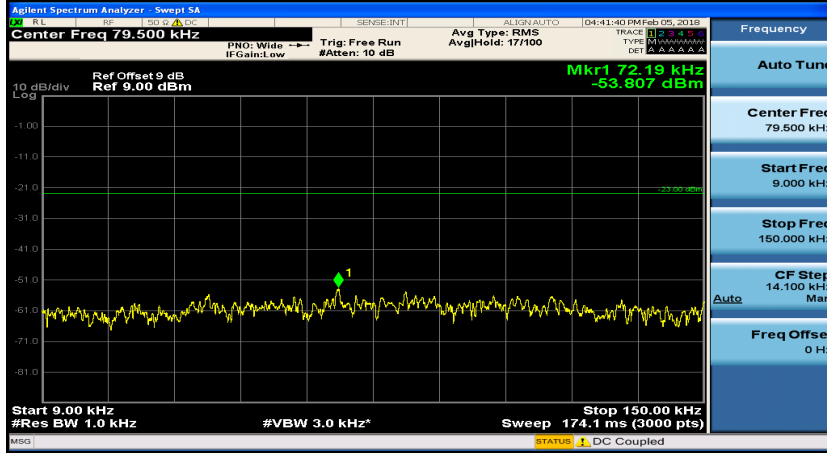

(Channel Bandwidth: 1.4 MHz)_HCH_QPSK_1RB#0

(Channel Bandwidth: 1.4 MHz)_HCH_QPSK_1RB#3