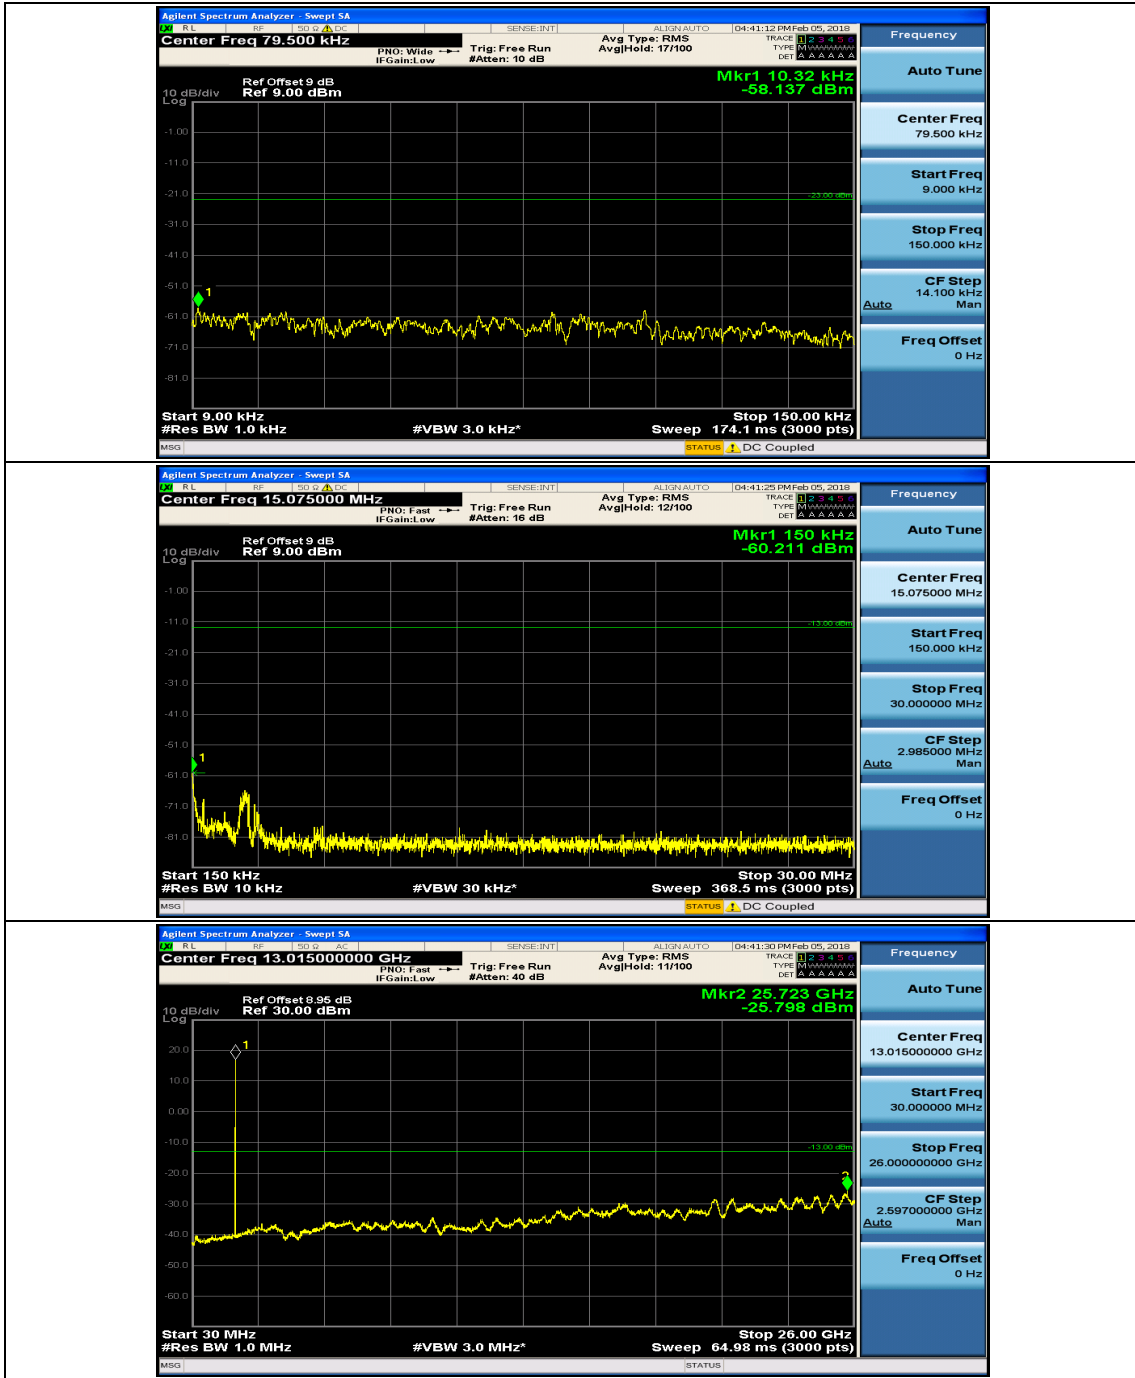

(Channel Bandwidth: 1.4 MHz)_LCH_16QAM_1RB#3

(Channel Bandwidth: 1.4 MHz)_MCH_16QAM_1RB#0

(Channel Bandwidth: 1.4 MHz)_MCH_16QAM_1RB#3

(Channel Bandwidth: 1.4 MHz)_HCH_16QAM_1RB#0

(Channel Bandwidth: 1.4 MHz)_HCH_16QAM_1RB#3