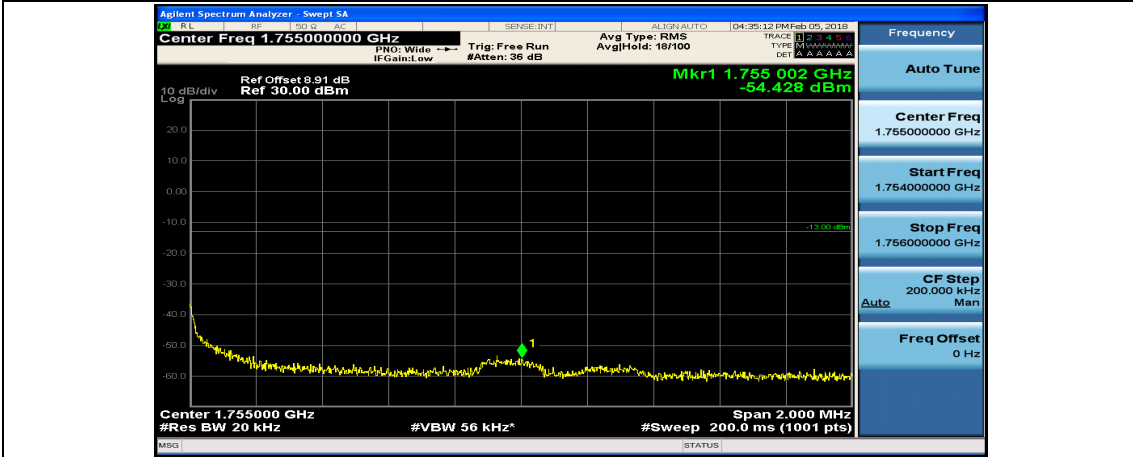

(Channel Bandwidth:20 MHz)_HCH_16QAM_1RB#0