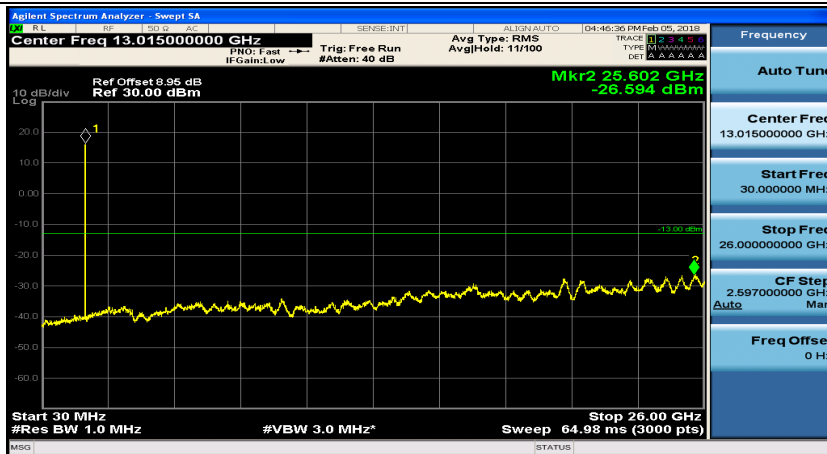

(Channel Bandwidth: 3 MHz)_MCH_QPSK_1RB#0

(Channel Bandwidth: 3 MHz)_MCH_QPSK_1RB#7