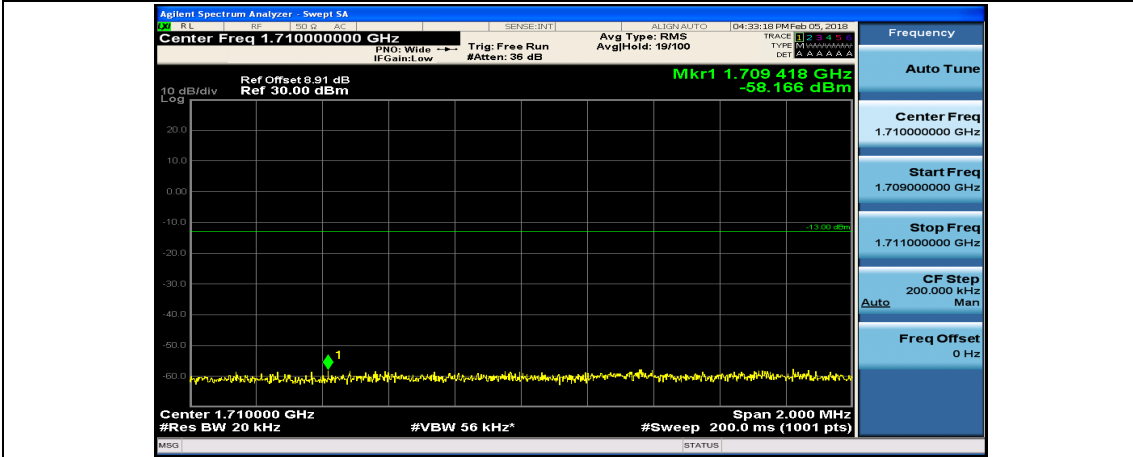

(Channel Bandwidth:15 MHz)_HCH_16QAM_37RB#38

(Channel Bandwidth:15 MHz)_HCH_16QAM_75RB#0

Channel Bandwidth: 20 MHz

(Channel Bandwidth:20 MHz)_LCH_QPSK_1RB#49

(Channel Bandwidth:20 MHz)_LCH_QPSK_1RB#99

(Channel Bandwidth:20 MHz)_LCH_QPSK_50RB#0