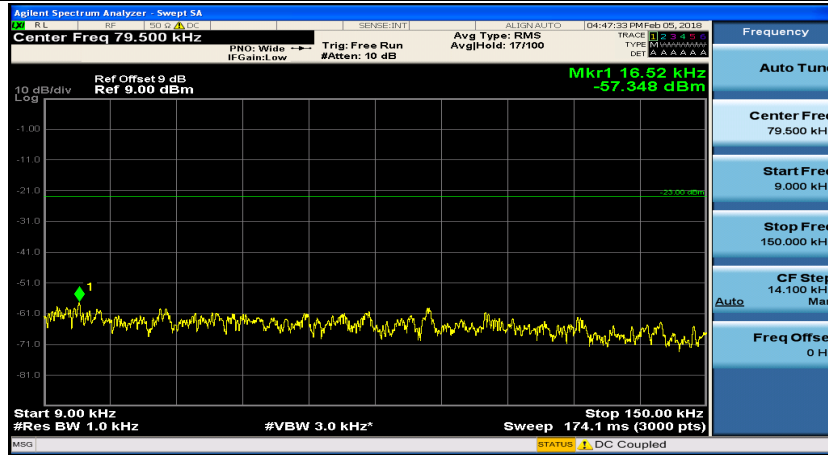

(Channel Bandwidth: 3 MHz)_MCH_16QAM_1RB#7