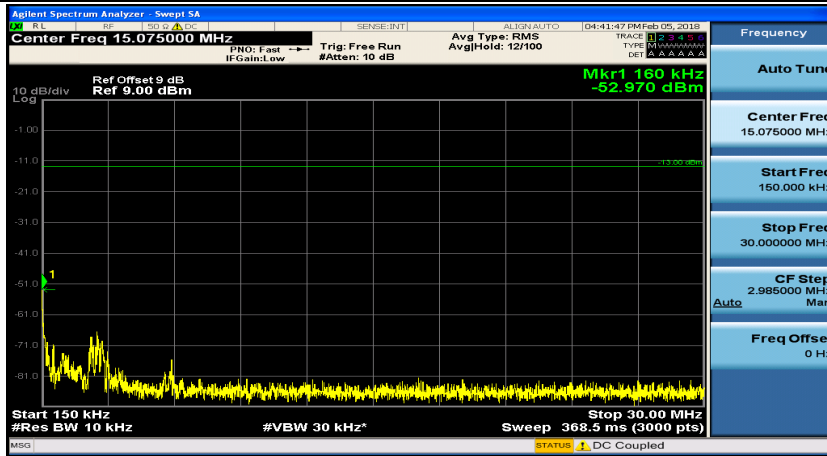

(Channel Bandwidth: 1.4 MHz)_HCH_QPSK_1RB#0

(Channel Bandwidth: 1.4 MHz)_HCH_QPSK_1RB#3