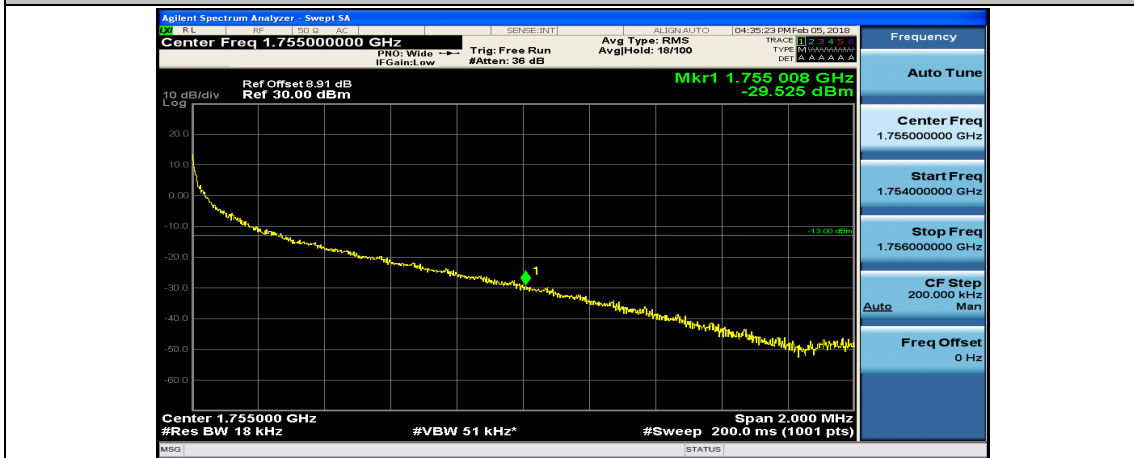

(Channel Bandwidth:20 MHz)_HCH_16QAM_1RB#99