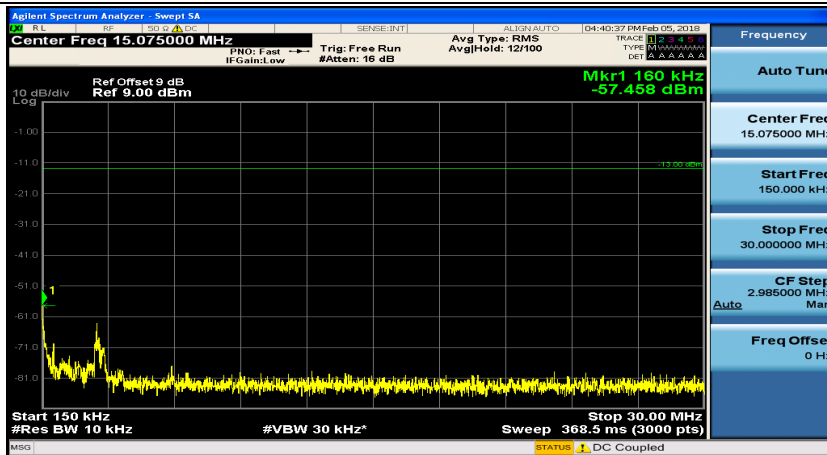

(Channel Bandwidth: 1.4 MHz)_MCH_16QAM_1RB#0

(Channel Bandwidth: 1.4 MHz)_MCH_16QAM_1RB#3