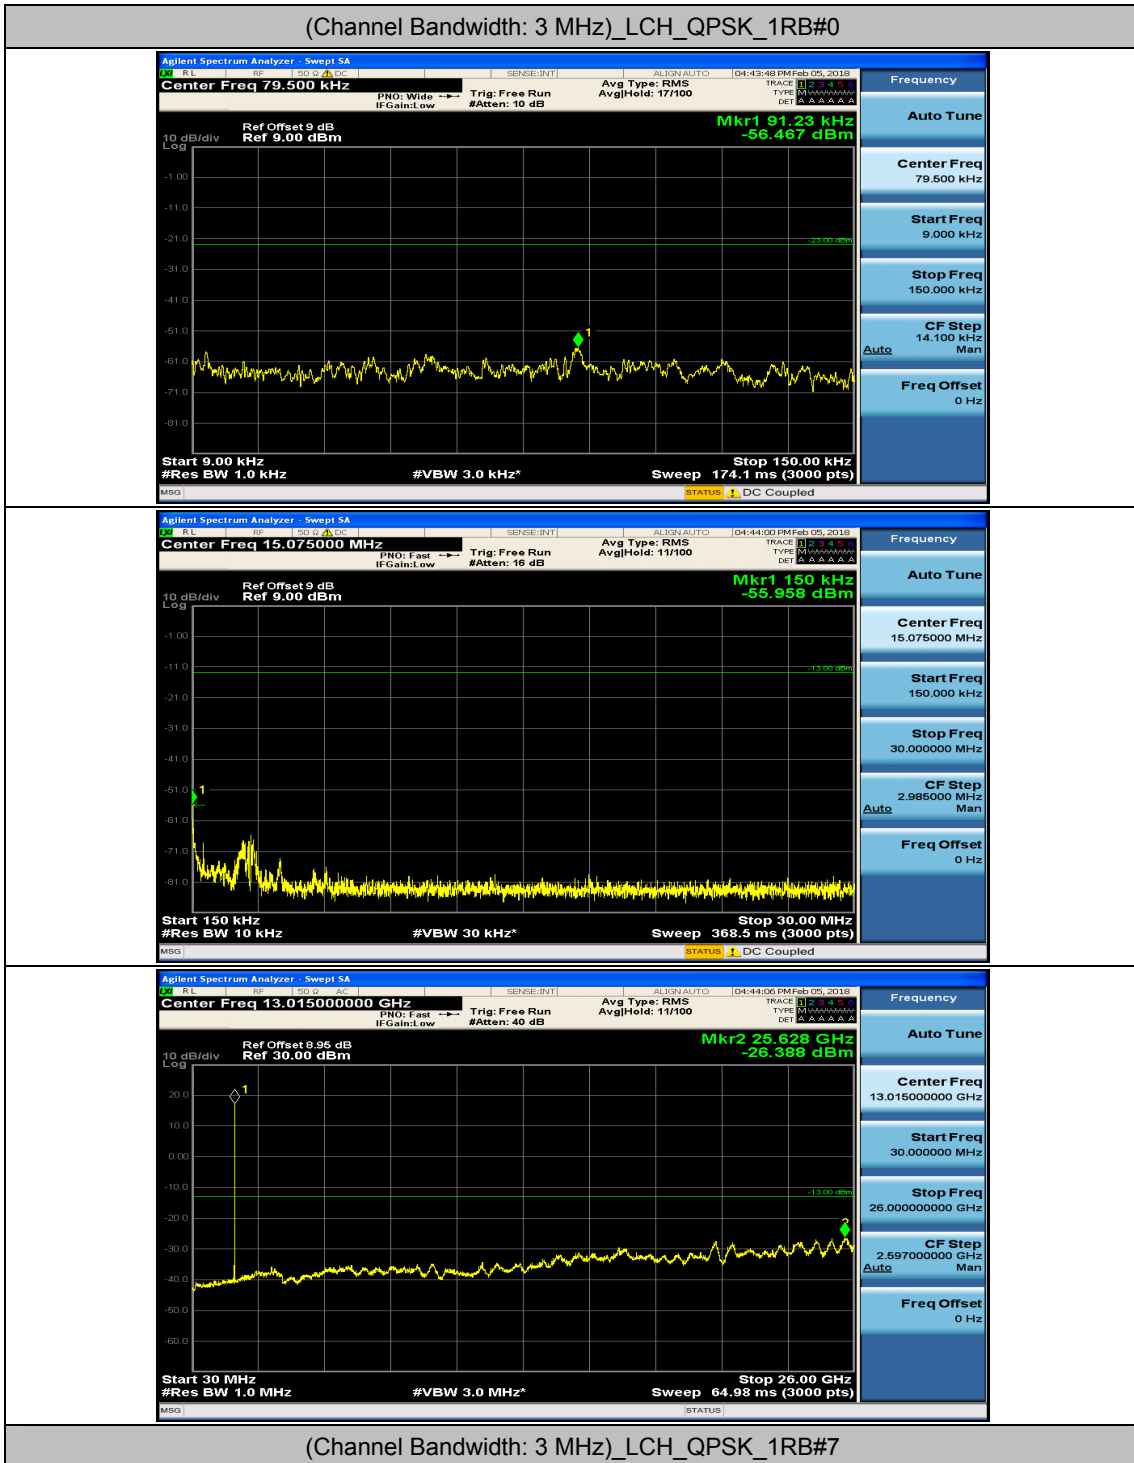

Channel Bandwidth: 3 MHz