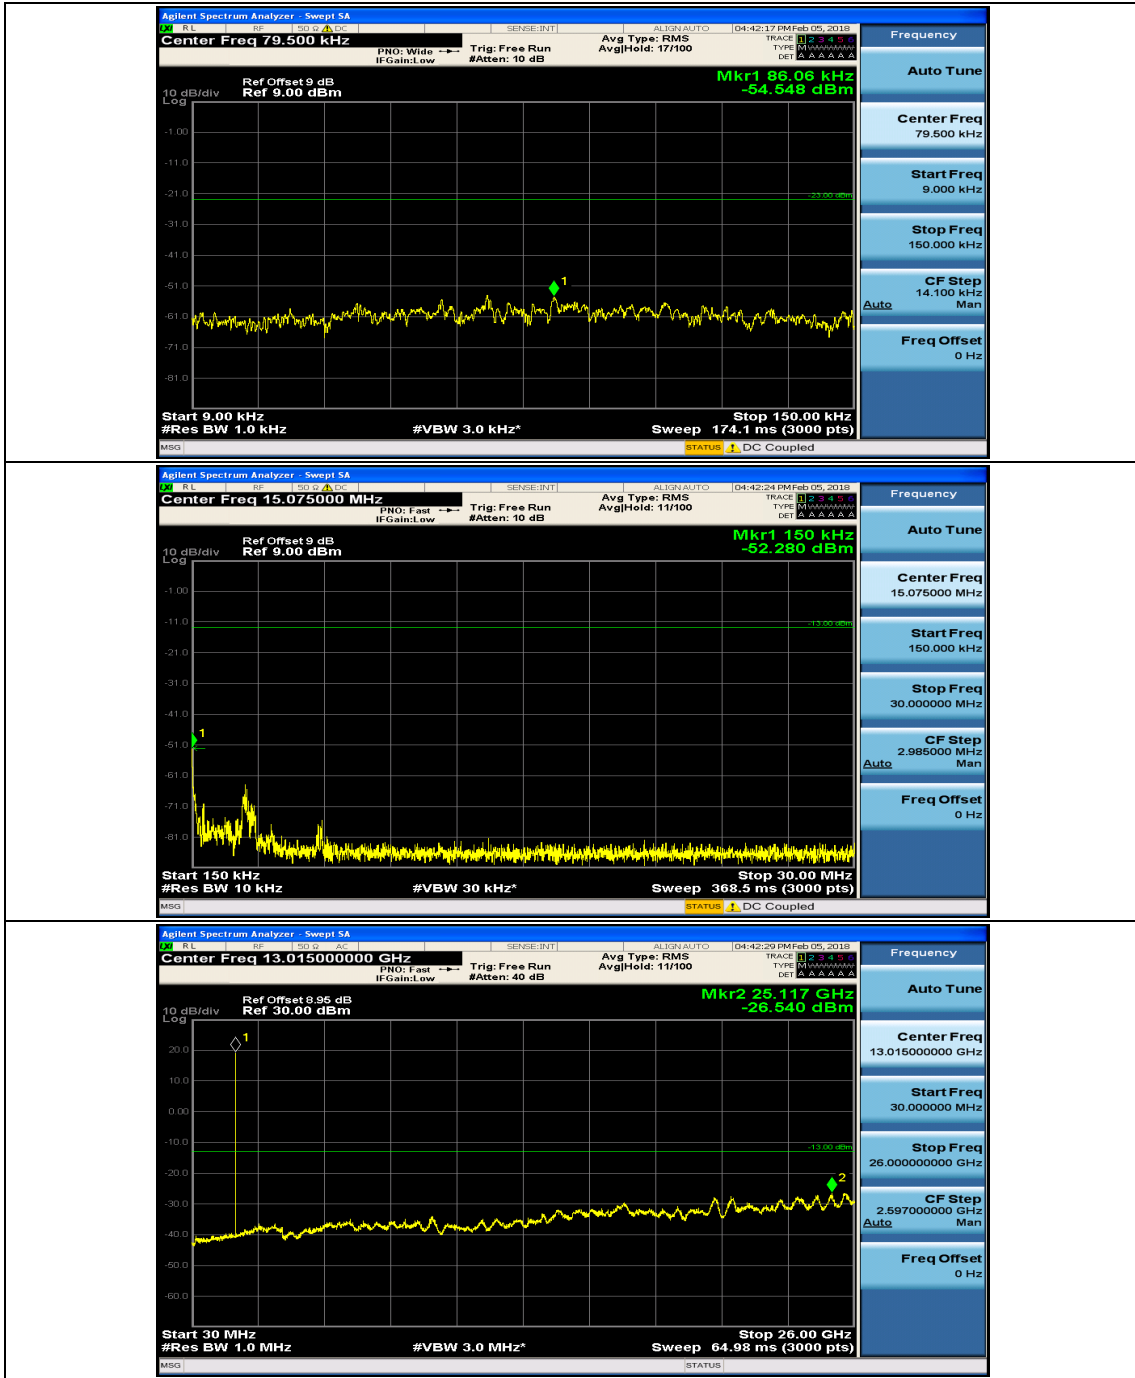

(Channel Bandwidth: 1.4 MHz)_MCH_QPSK_1RB#3

(Channel Bandwidth: 1.4 MHz)_HCH_QPSK_1RB#0

(Channel Bandwidth: 1.4 MHz)_HCH_QPSK_1RB#3

(Channel Bandwidth: 1.4 MHz)_HCH_QPSK_1RB#5

(Channel Bandwidth: 1.4 MHz)_LCH_16QAM_1RB#0