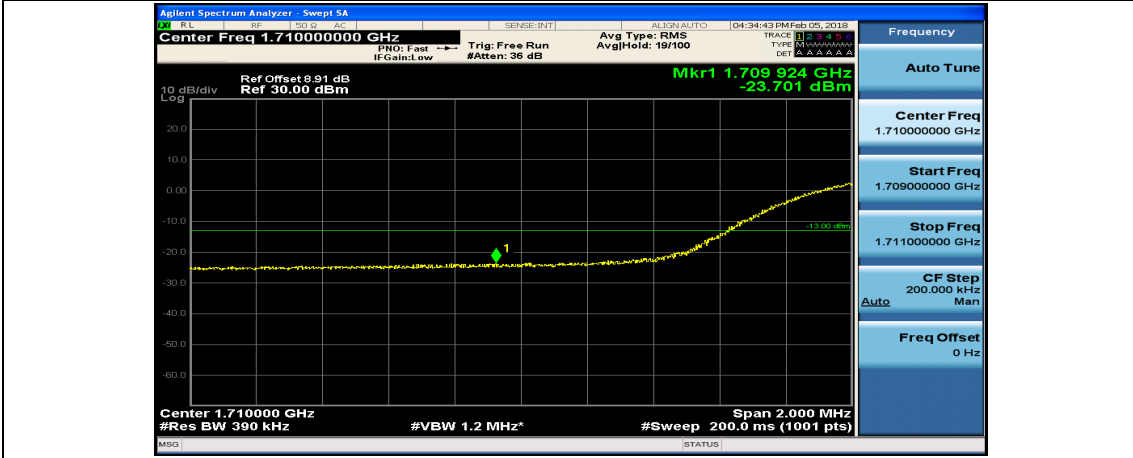

(Channel Bandwidth:20 MHz)_LCH_16QAM_1RB#99

(Channel Bandwidth:20 MHz)_LCH_16QAM_50RB#0

(Channel Bandwidth:20 MHz)_LCH_16QAM_50RB#25

(Channel Bandwidth:20 MHz)_LCH_16QAM_50RB#50

(Channel Bandwidth:20 MHz)_LCH_16QAM_100RB#0