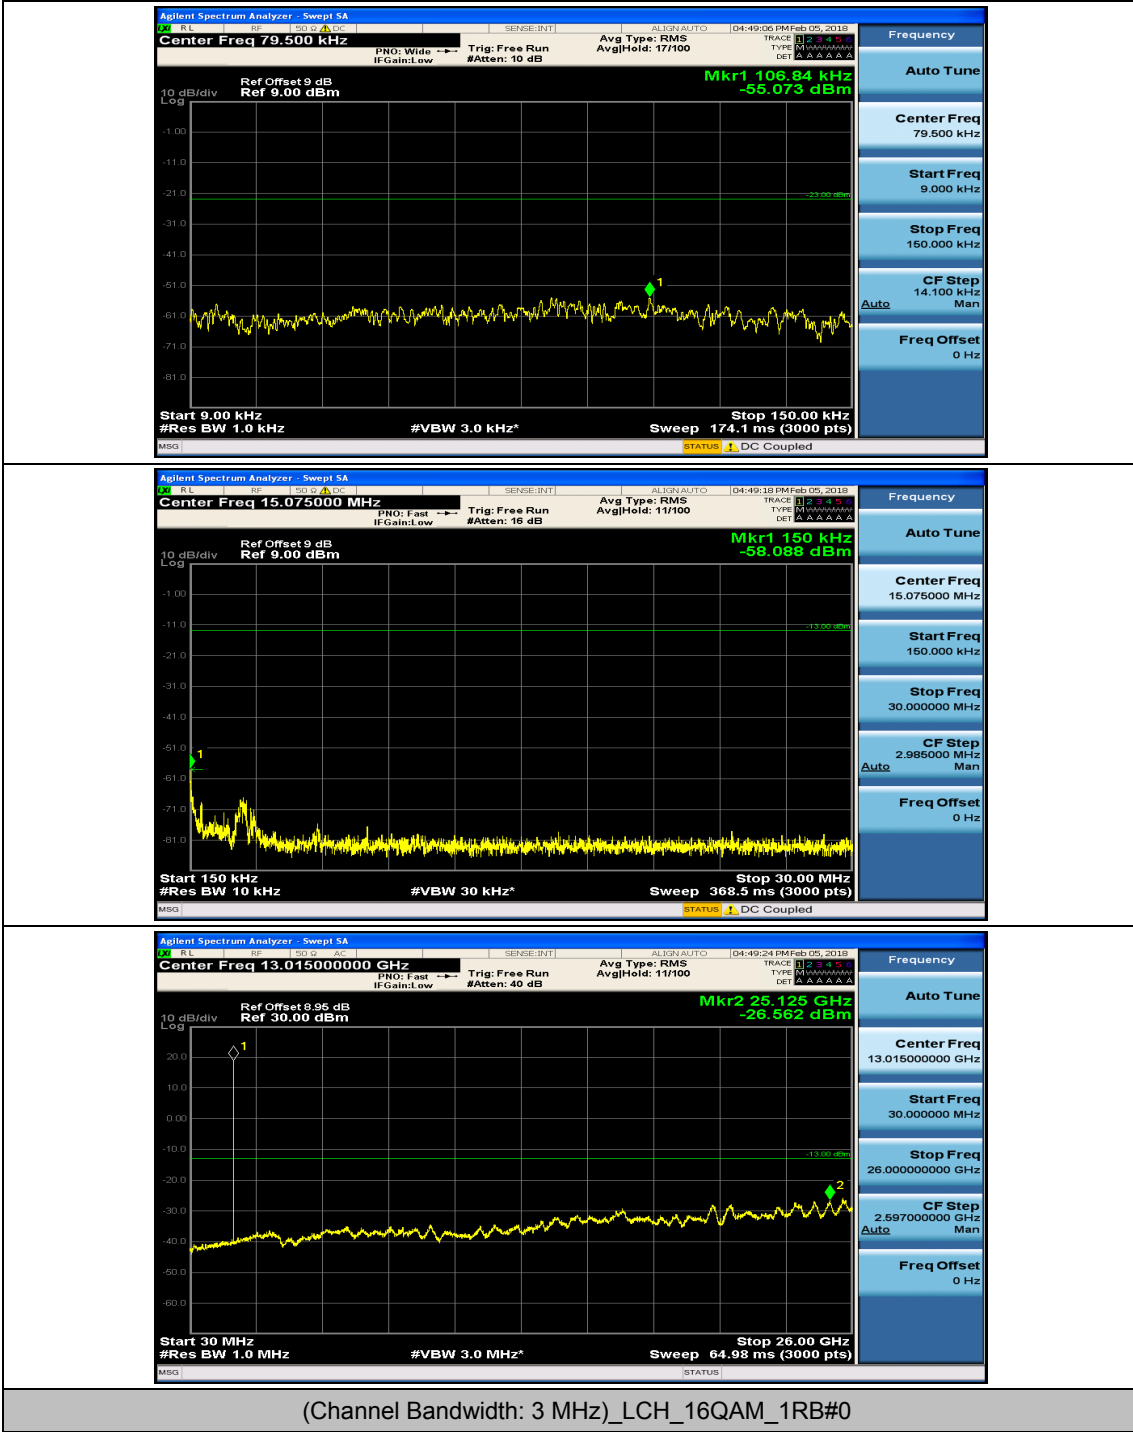

Channel Bandwidth: 3 MHz

(Channel Bandwidth: 3 MHz)_MCH_QPSK_1RB#0

(Channel Bandwidth: 3 MHz)_MCH_QPSK_1RB#7

(Channel Bandwidth: 3 MHz)_HCH_QPSK_1RB#0

(Channel Bandwidth: 3 MHz)_HCH_QPSK_1RB#7

(Channel Bandwidth: 3 MHz)_MCH_16QAM_1RB#0