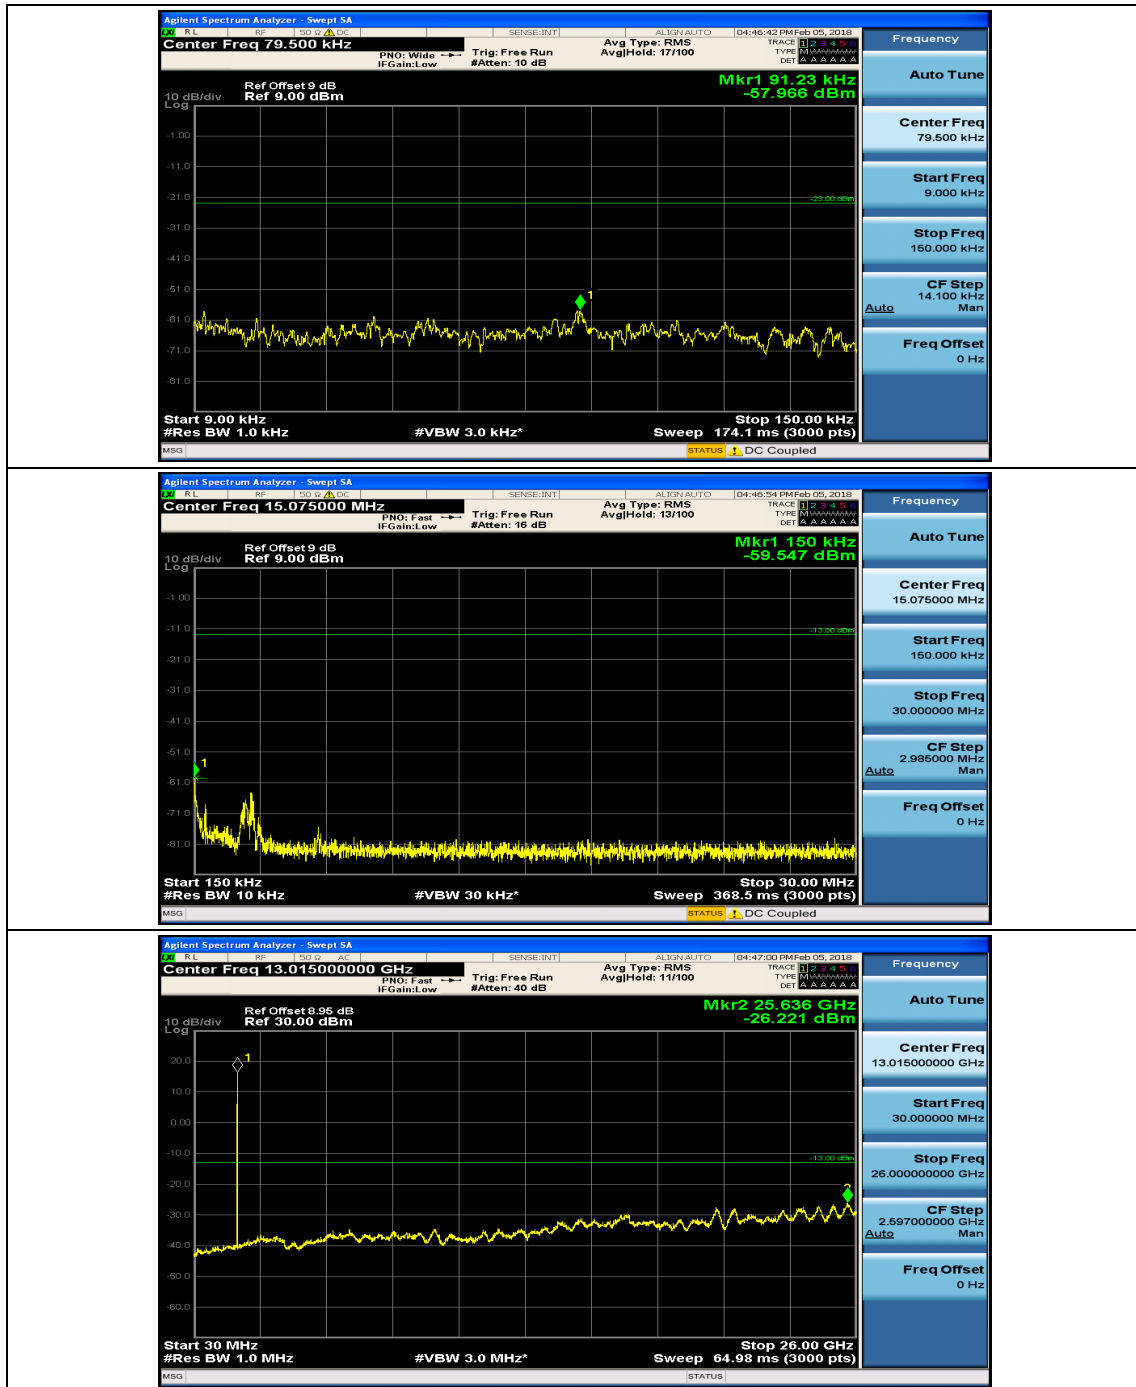

Channel Bandwidth: 3 MHz

(Channel Bandwidth: 3 MHz)_MCH_QPSK_1RB#0

(Channel Bandwidth: 3 MHz)_MCH_QPSK_1RB#7

(Channel Bandwidth: 3 MHz)_HCH_QPSK_1RB#0

(Channel Bandwidth: 3 MHz)_HCH_QPSK_1RB#7

(Channel Bandwidth: 3 MHz)_MCH_16QAM_1RB#0