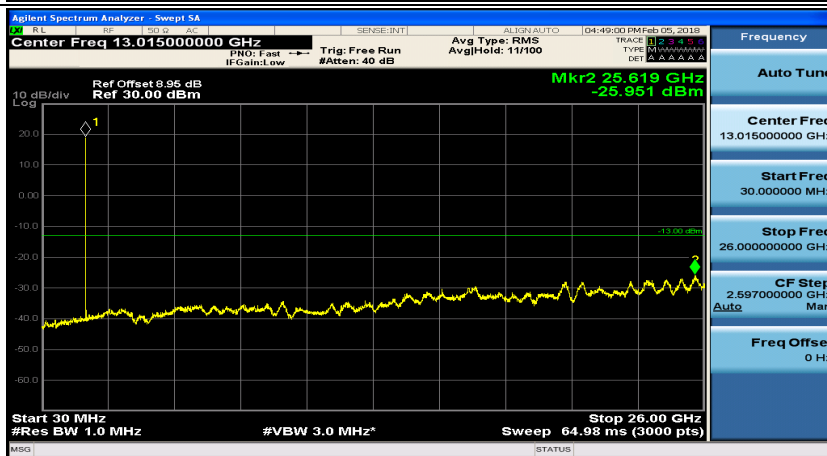

(Channel Bandwidth: 3 MHz)_HCH_QPSK_1RB#0

(Channel Bandwidth: 3 MHz)_HCH_QPSK_1RB#7