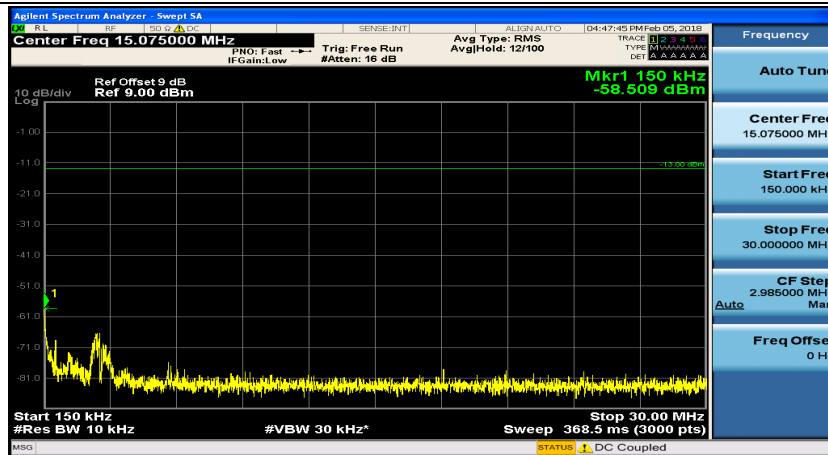

(Channel Bandwidth: 3 MHz)_MCH_16QAM_1RB#7