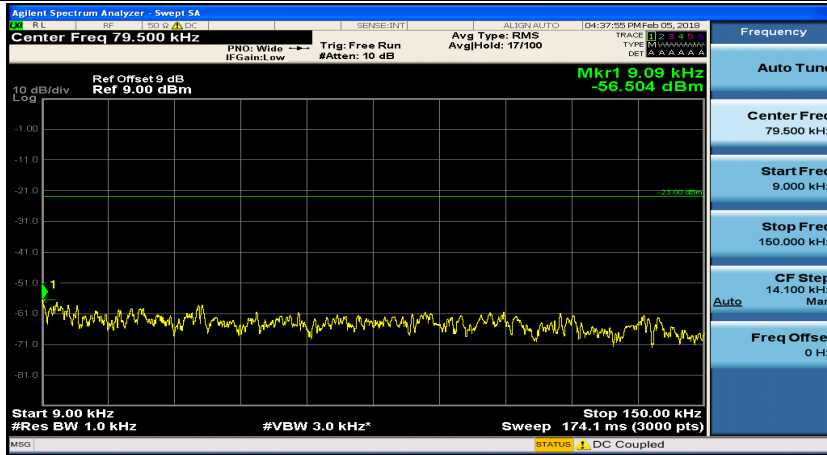

(Channel Bandwidth: 1.4 MHz)_MCH_QPSK_1RB#3

(Channel Bandwidth: 1.4 MHz)_HCH_QPSK_1RB#0

(Channel Bandwidth: 1.4 MHz)_HCH_QPSK_1RB#3

(Channel Bandwidth: 1.4 MHz)_HCH_QPSK_1RB#5

(Channel Bandwidth: 1.4 MHz)_LCH_16QAM_1RB#0