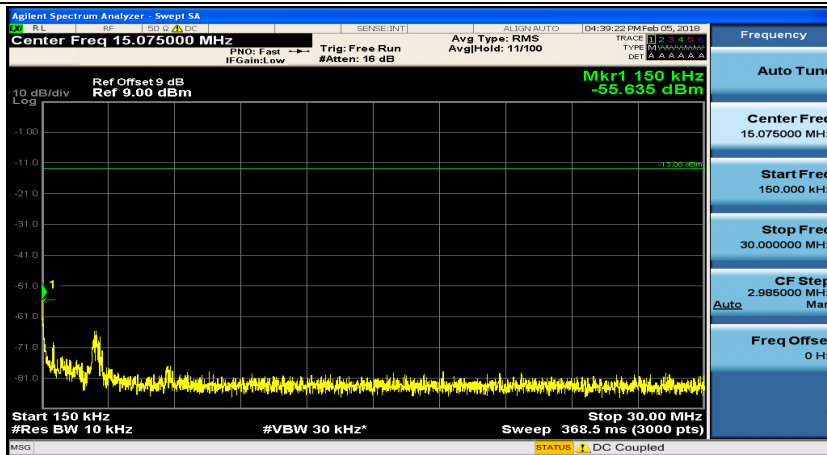

(Channel Bandwidth:20 MHz)_HCH_16QAM_50RB#50

(Channel Bandwidth:20 MHz)_HCH_16QAM_100RB#0

Appendix E: Conducted Spurious Emission

Test Graphs

Channel Bandwidth: 1.4 MHz

(Channel Bandwidth: 1.4 MHz)_MCH_QPSK_1RB#0