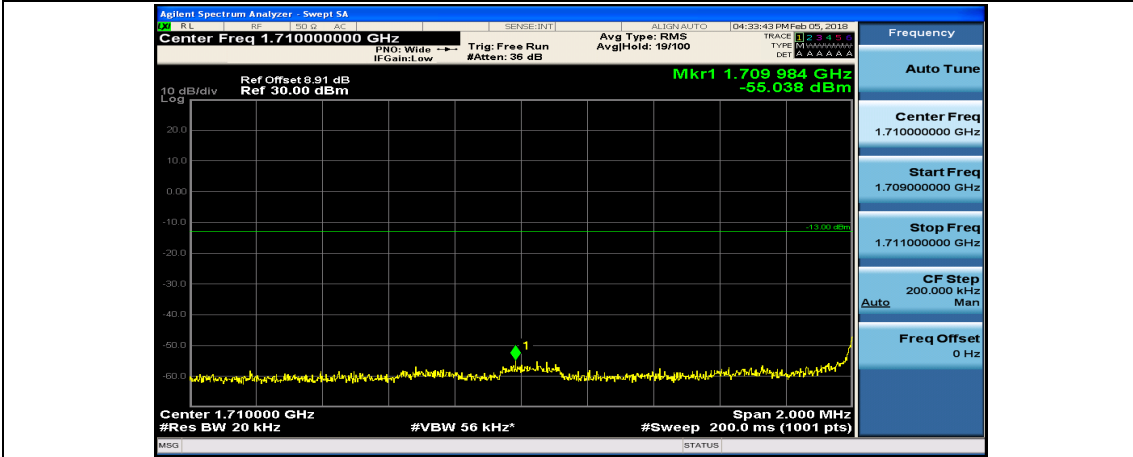

(Channel Bandwidth:20 MHz)_LCH_16QAM_1RB#99