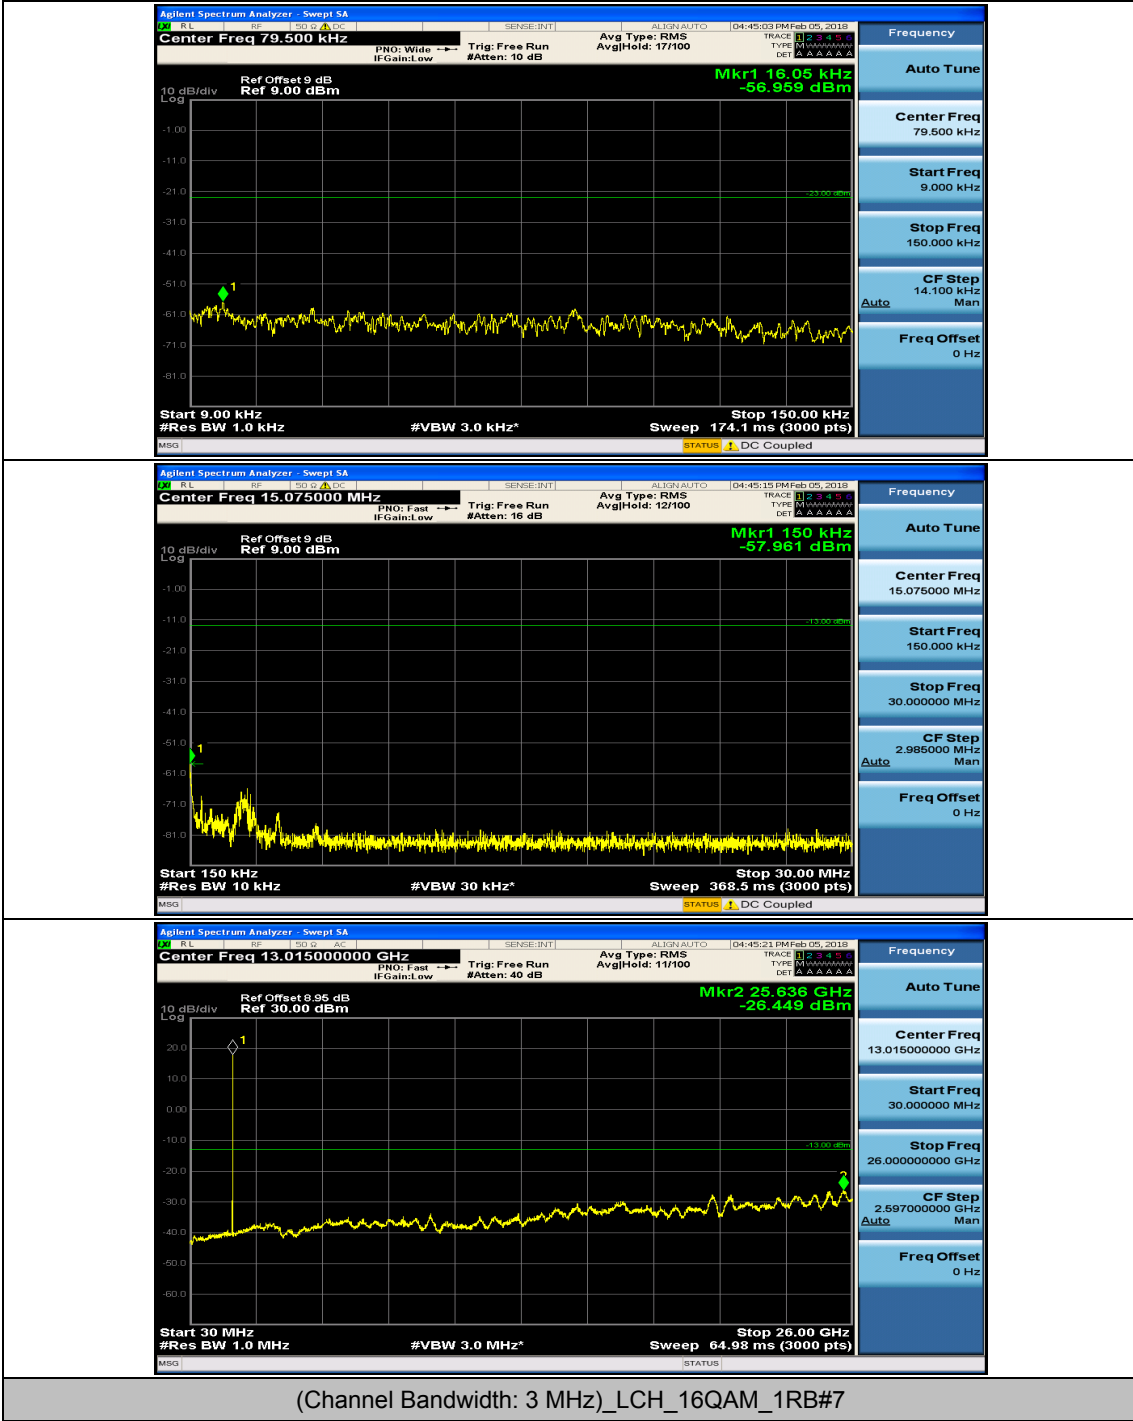

Channel Bandwidth: 3 MHz

(Channel Bandwidth: 3 MHz)_MCH_QPSK_1RB#0

(Channel Bandwidth: 3 MHz)_MCH_QPSK_1RB#7

(Channel Bandwidth: 3 MHz)_HCH_QPSK_1RB#0

(Channel Bandwidth: 3 MHz)_HCH_QPSK_1RB#7

(Channel Bandwidth: 3 MHz)_MCH_16QAM_1RB#0