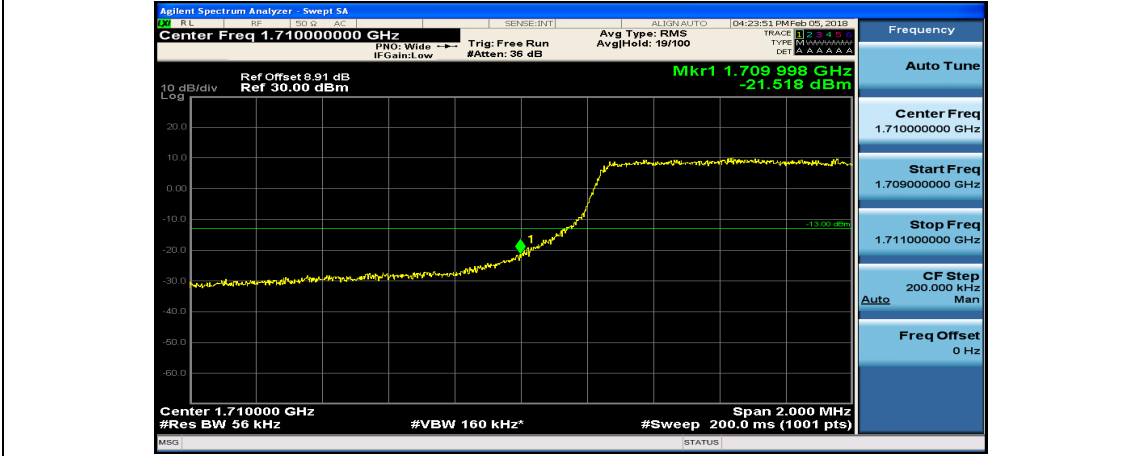

(Channel Bandwidth: 3 MHz)_HCH_16QAM_8RB#7

(Channel Bandwidth: 3 MHz)_HCH_16QAM_15RB#0

Channel Bandwidth: 5 MHz

(Channel Bandwidth: 5 MHz)_LCH_QPSK_1RB#12

(Channel Bandwidth: 5 MHz)_LCH_QPSK_1RB#24

(Channel Bandwidth: 5 MHz)_LCH_QPSK_12RB#0