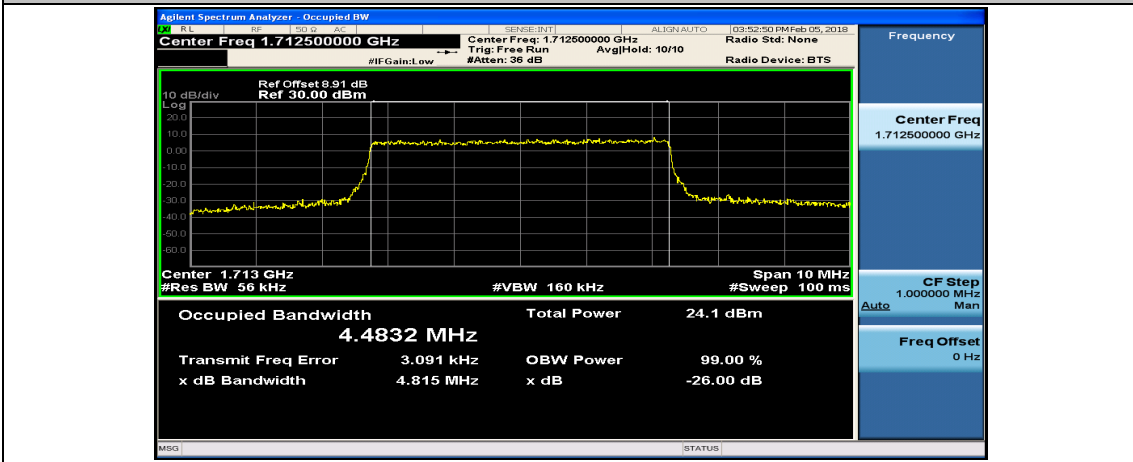

(Channel Bandwidth: 5 MHz)_LCH_16QAM_25RB#0

(Channel Bandwidth: 5 MHz)_MCH_16QAM_25RB#0

(Channel Bandwidth: 5 MHz)_HCH_16QAM_25RB#0

Channel Bandwidth: 10 MHz

Channel Bandwidth: 15 MHz

(Channel Bandwidth:15 MHz)_LCH_16QAM_75RB#0

(Channel Bandwidth:15 MHz)_MCH_16QAM_75RB#0

(Channel Bandwidth:15 MHz)_HCH_16QAM_75RB#0

Channel Bandwidth: 20 MHz

(Channel Bandwidth:20 MHz)_LCH_16QAM_100RB#0

(Channel Bandwidth:20 MHz)_MCH_16QAM_100RB#0

(Channel Bandwidth:20 MHz)_HCH_16QAM_100RB#0