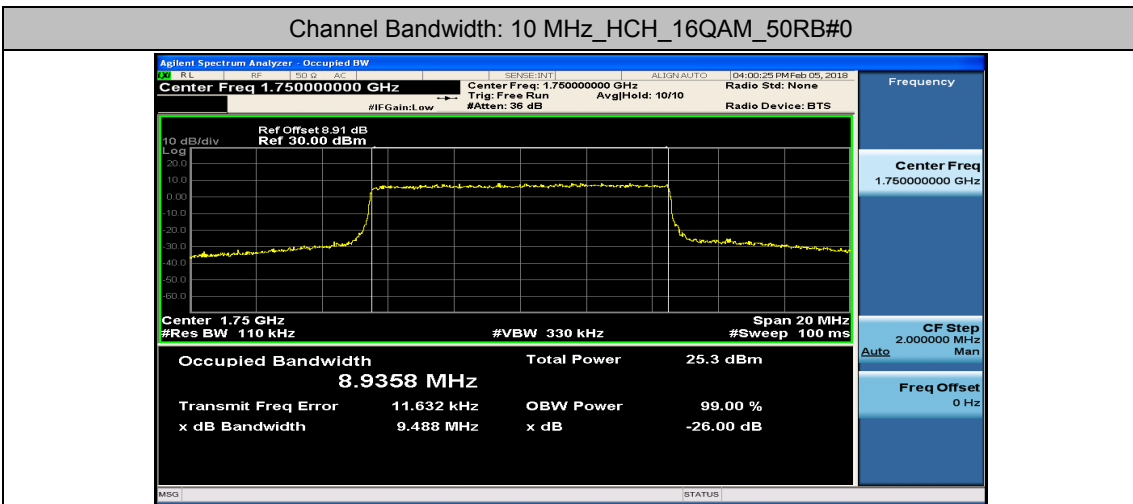

(Channel Bandwidth: 5 MHz)_LCH_16QAM_25RB#0

(Channel Bandwidth: 5 MHz)_MCH_16QAM_25RB#0

(Channel Bandwidth: 5 MHz)_HCH_16QAM_25RB#0

Channel Bandwidth: 10 MHz

Channel Bandwidth: 15 MHz

(Channel Bandwidth:15 MHz)_LCH_16QAM_75RB#0

(Channel Bandwidth:15 MHz)_MCH_16QAM_75RB#0

(Channel Bandwidth:15 MHz)_HCH_16QAM_75RB#0

Channel Bandwidth: 20 MHz

(Channel Bandwidth:20 MHz)_LCH_16QAM_100RB#0

(Channel Bandwidth:20 MHz)_MCH_16QAM_100RB#0

(Channel Bandwidth:20 MHz)_HCH_16QAM_100RB#0