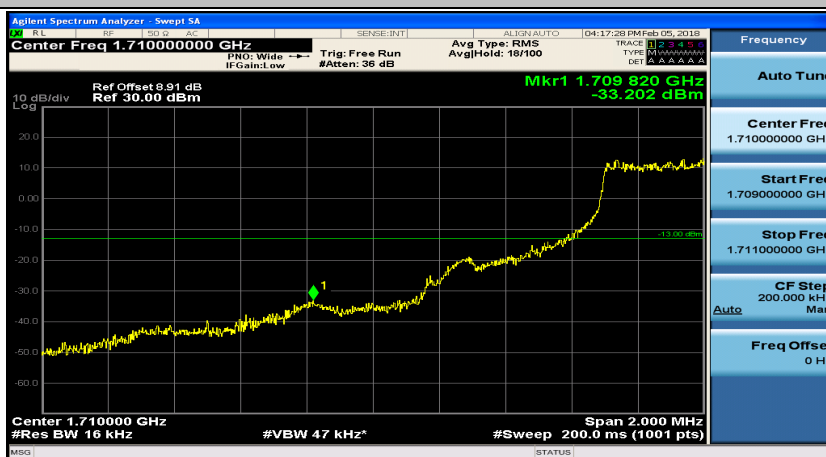

Appendix D: Band Edge

Test Graphs

Channel Bandwidth: 1.4 MHz

(Channel Bandwidth: 1.4 MHz)_LCH_QPSK_3RB#0

(Channel Bandwidth: 1.4 MHz)_LCH_QPSK_3RB#2

(Channel Bandwidth: 1.4 MHz)_LCH_QPSK_3RB#3

(Channel Bandwidth: 1.4 MHz)_LCH_QPSK_6RB#0