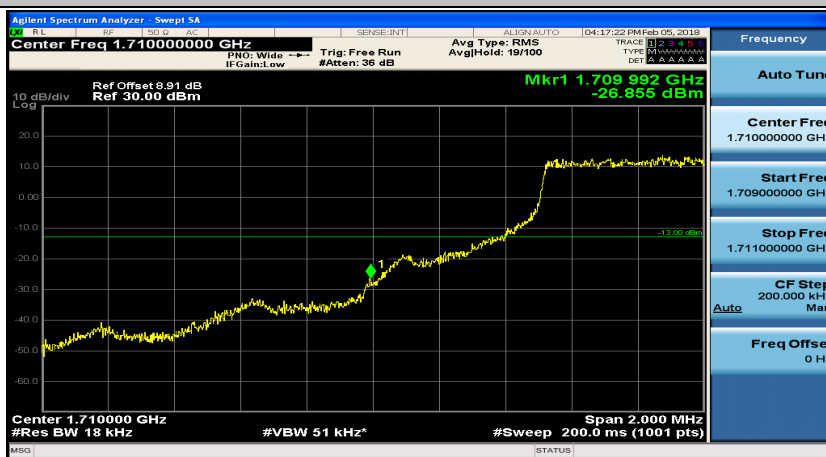

Appendix D: Band Edge

Test Graphs

Channel Bandwidth: 1.4 MHz

(Channel Bandwidth: 1.4 MHz)_LCH_QPSK_3RB#0

(Channel Bandwidth: 1.4 MHz)_LCH_QPSK_3RB#2

(Channel Bandwidth: 1.4 MHz)_LCH_QPSK_3RB#3

(Channel Bandwidth: 1.4 MHz)_LCH_QPSK_6RB#0