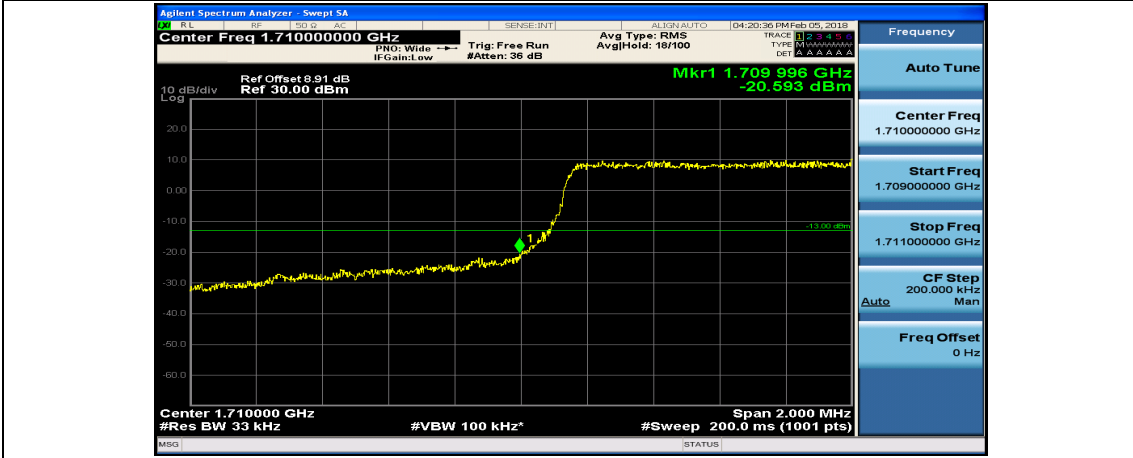

(Channel Bandwidth: 1.4 MHz)_HCH_16QAM_6RB#0

Channel Bandwidth: 3 MHz

(Channel Bandwidth: 3 MHz)_LCH_QPSK_1RB#14

(Channel Bandwidth: 3 MHz)_LCH_QPSK_8RB#0

(Channel Bandwidth: 3 MHz)_LCH_QPSK_8RB#4

(Channel Bandwidth: 3 MHz)_LCH_QPSK_8RB#7