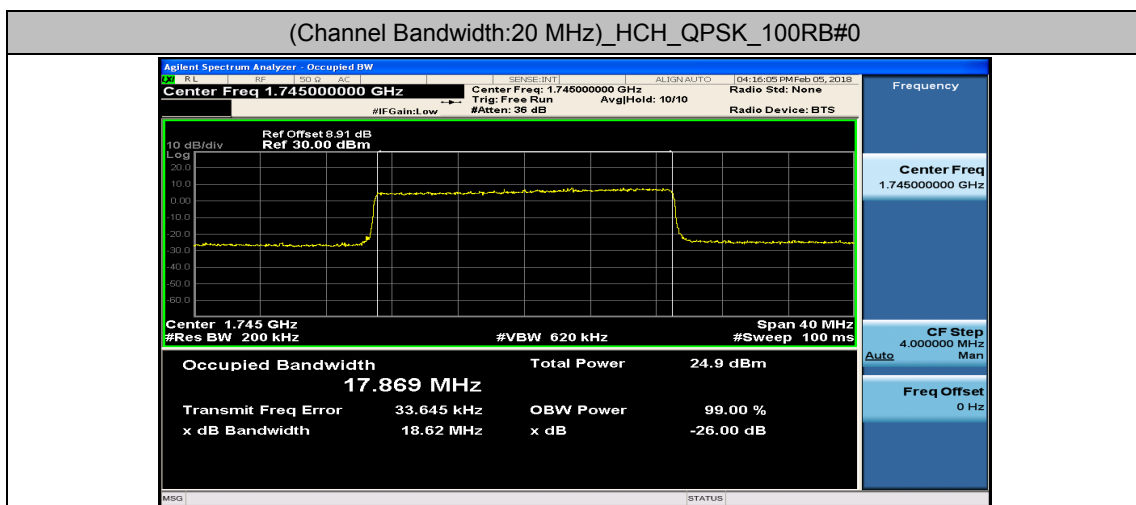

Channel Bandwidth: 20 MHz