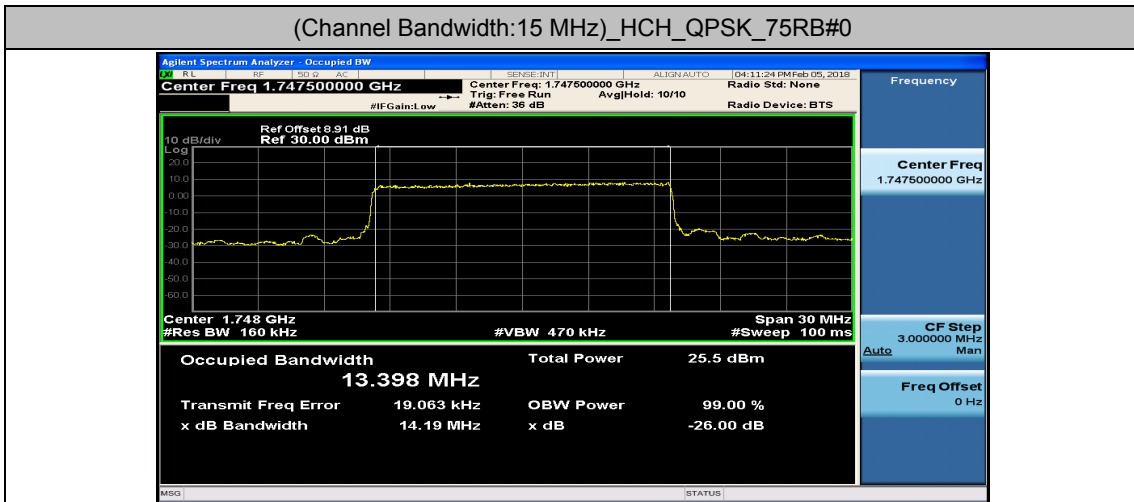

(Channel Bandwidth: 5 MHz)_LCH_16QAM_25RB#0

(Channel Bandwidth: 5 MHz)_MCH_16QAM_25RB#0

(Channel Bandwidth: 5 MHz)_HCH_16QAM_25RB#0

Channel Bandwidth: 10 MHz

Channel Bandwidth: 15 MHz

(Channel Bandwidth:15 MHz)_LCH_16QAM_75RB#0