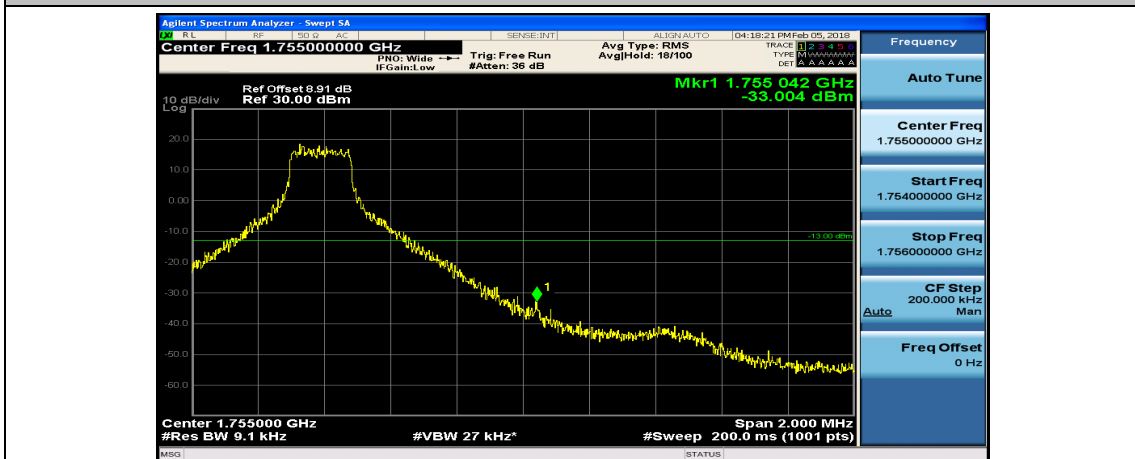

Appendix D: Band Edge

Test Graphs

Channel Bandwidth: 1.4 MHz

(Channel Bandwidth: 1.4 MHz)_LCH_QPSK_3RB#0

(Channel Bandwidth: 1.4 MHz)_LCH_QPSK_3RB#2

(Channel Bandwidth: 1.4 MHz)_LCH_QPSK_3RB#3

(Channel Bandwidth: 1.4 MHz)_LCH_QPSK_6RB#0

(Channel Bandwidth: 1.4 MHz)_HCH_QPSK_1RB#0

(Channel Bandwidth: 1.4 MHz)_HCH_QPSK_1RB#3

(Channel Bandwidth: 1.4 MHz)_HCH_QPSK_1RB#5

(Channel Bandwidth: 1.4 MHz)_HCH_QPSK_3RB#0

(Channel Bandwidth: 1.4 MHz)_HCH_QPSK_3RB#2