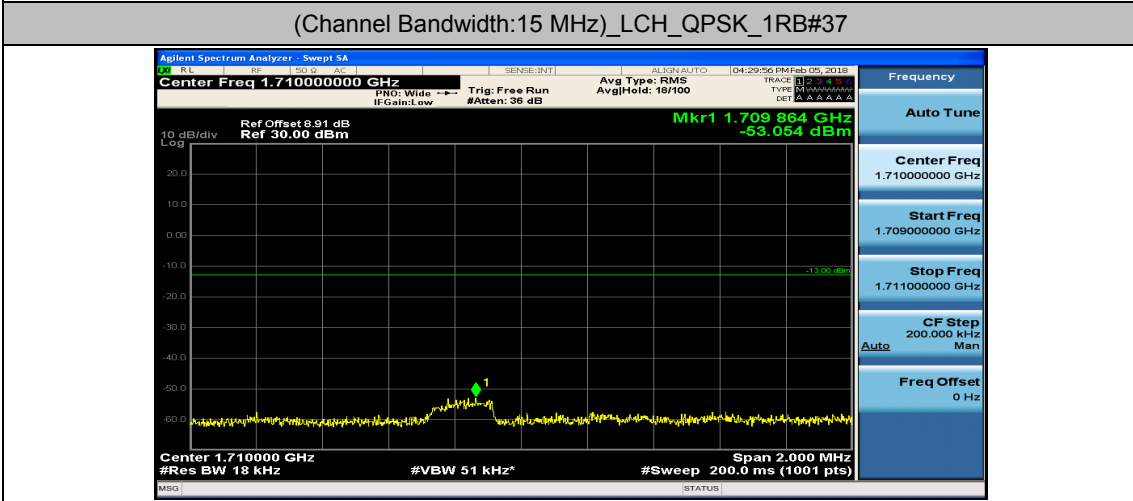

Channel Bandwidth: 10 MHz_LCH_16QAM_25RB#12

Channel Bandwidth: 10 MHz_HCH_16QAM_1RB#0

Channel Bandwidth: 10 MHz_HCH_16QAM_1RB#24

Channel Bandwidth: 10 MHz_HCH_16QAM_1RB#49

Channel Bandwidth: 10 MHz_HCH_16QAM_25RB#0

Channel Bandwidth: 15 MHz

(Channel Bandwidth:15 MHz)_LCH_QPSK_1RB#74