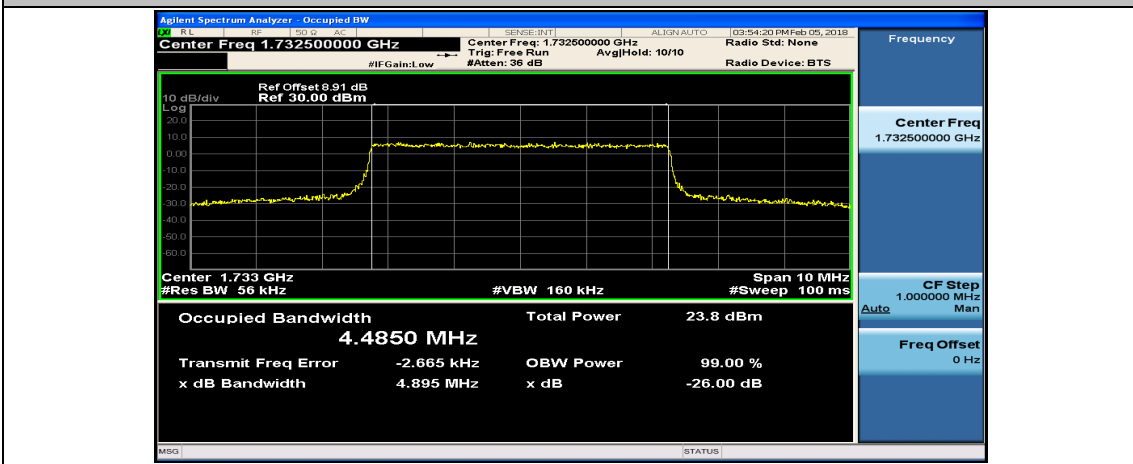

(Channel Bandwidth: 5 MHz)_LCH_16QAM_25RB#0

(Channel Bandwidth: 5 MHz)_MCH_16QAM_25RB#0

(Channel Bandwidth: 5 MHz)_HCH_16QAM_25RB#0

Channel Bandwidth: 10 MHz

Channel Bandwidth: 15 MHz

(Channel Bandwidth:15 MHz)_LCH_16QAM_75RB#0

(Channel Bandwidth:15 MHz)_MCH_16QAM_75RB#0

(Channel Bandwidth:15 MHz)_HCH_16QAM_75RB#0

Channel Bandwidth: 20 MHz

(Channel Bandwidth:20 MHz)_LCH_16QAM_100RB#0

(Channel Bandwidth:20 MHz)_MCH_16QAM_100RB#0

(Channel Bandwidth:20 MHz)_HCH_16QAM_100RB#0