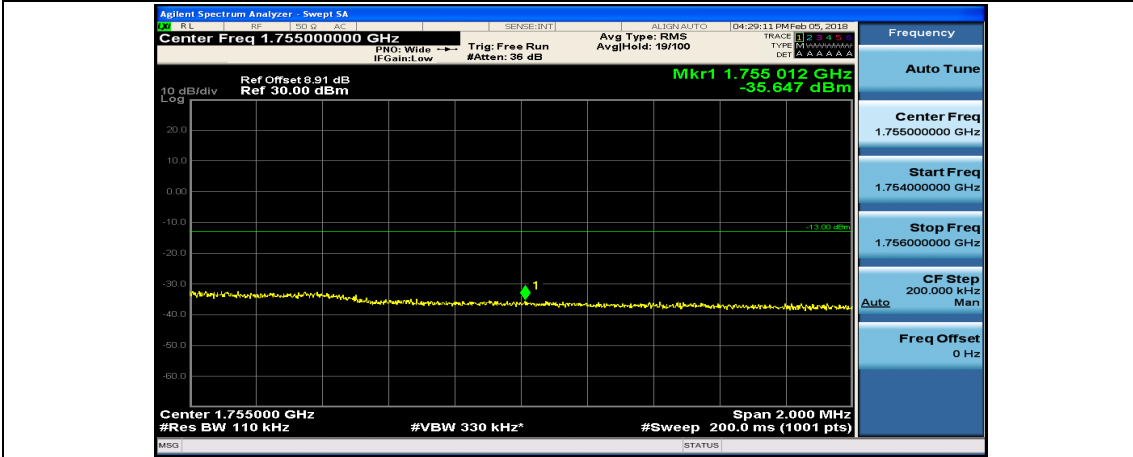

Channel Bandwidth: 10 MHz_LCH_16QAM_25RB#12

Channel Bandwidth: 10 MHz_HCH_16QAM_1RB#0

Channel Bandwidth: 10 MHz_HCH_16QAM_1RB#24

Channel Bandwidth: 10 MHz_HCH_16QAM_1RB#49

Channel Bandwidth: 10 MHz_HCH_16QAM_25RB#0

Channel Bandwidth: 15 MHz

(Channel Bandwidth:15 MHz)_LCH_QPSK_1RB#74