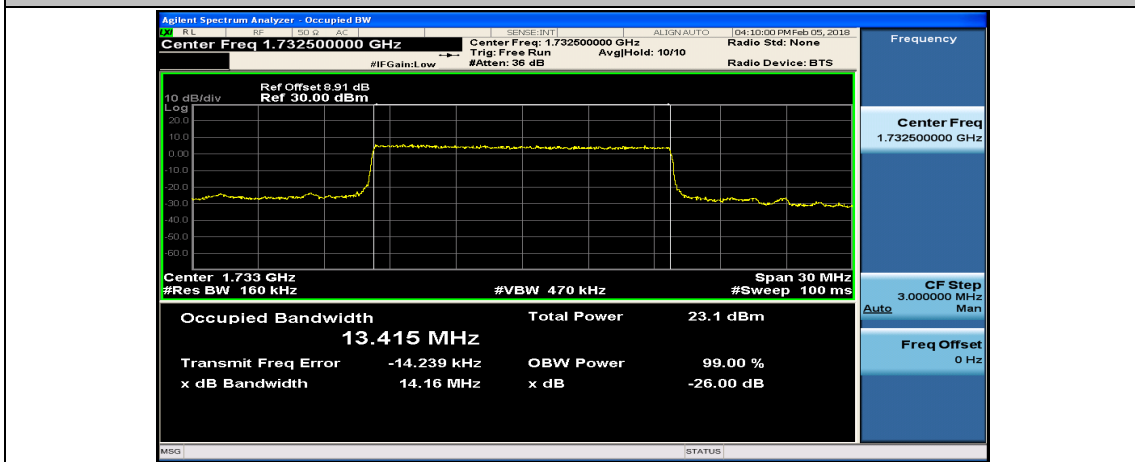

(Channel Bandwidth: 5 MHz)_LCH_16QAM_25RB#0

(Channel Bandwidth: 5 MHz)_MCH_16QAM_25RB#0

(Channel Bandwidth: 5 MHz)_HCH_16QAM_25RB#0

Channel Bandwidth: 10 MHz

Channel Bandwidth: 15 MHz

(Channel Bandwidth:15 MHz)_LCH_16QAM_75RB#0

(Channel Bandwidth:15 MHz)_MCH_16QAM_75RB#0

(Channel Bandwidth:15 MHz)_HCH_16QAM_75RB#0

Channel Bandwidth: 20 MHz

(Channel Bandwidth:20 MHz)_LCH_16QAM_100RB#0

(Channel Bandwidth:20 MHz)_MCH_16QAM_100RB#0

(Channel Bandwidth:20 MHz)_HCH_16QAM_100RB#0