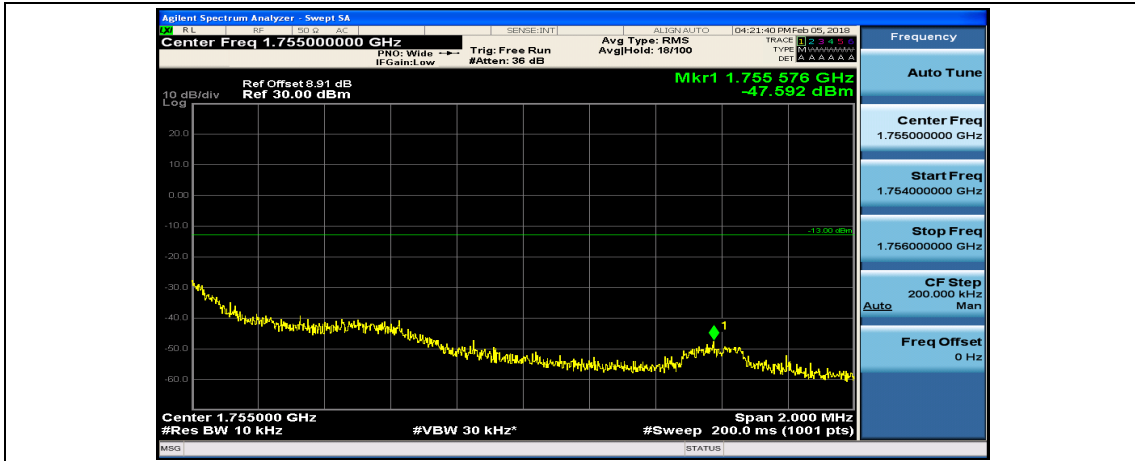

(Channel Bandwidth: 3 MHz)_HCH_QPSK_1RB#7