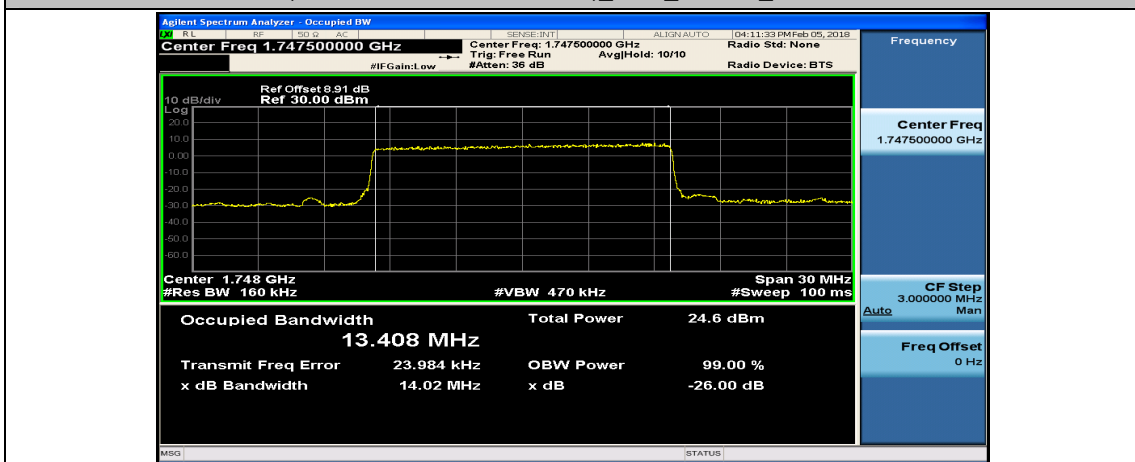

(Channel Bandwidth: 5 MHz)_LCH_16QAM_25RB#0

(Channel Bandwidth: 5 MHz)_MCH_16QAM_25RB#0

(Channel Bandwidth: 5 MHz)_HCH_16QAM_25RB#0

Channel Bandwidth: 10 MHz

Channel Bandwidth: 15 MHz

(Channel Bandwidth:15 MHz)_LCH_16QAM_75RB#0

(Channel Bandwidth:15 MHz)_MCH_16QAM_75RB#0

(Channel Bandwidth:15 MHz)_HCH_16QAM_75RB#0

Channel Bandwidth: 20 MHz

(Channel Bandwidth:20 MHz)_LCH_16QAM_100RB#0

(Channel Bandwidth:20 MHz)_MCH_16QAM_100RB#0

(Channel Bandwidth:20 MHz)_HCH_16QAM_100RB#0