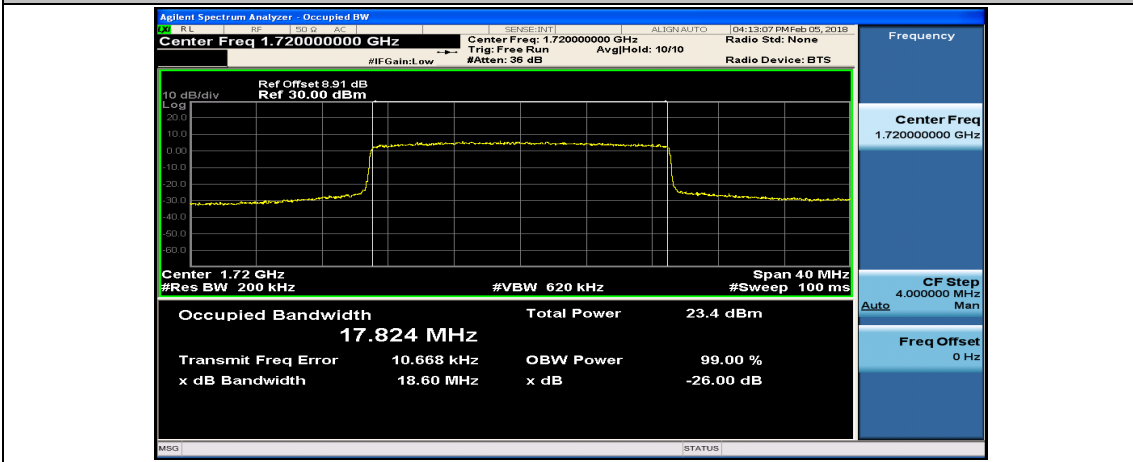

(Channel Bandwidth:15 MHz)_MCH_16QAM_75RB#0

(Channel Bandwidth:15 MHz)_HCH_16QAM_75RB#0

Channel Bandwidth: 20 MHz

(Channel Bandwidth:20 MHz)_LCH_16QAM_100RB#0

(Channel Bandwidth:20 MHz)_MCH_16QAM_100RB#0

(Channel Bandwidth:20 MHz)_HCH_16QAM_100RB#0

Appendix D: Band Edge

Test Graphs

Channel Bandwidth: 1.4 MHz

(Channel Bandwidth: 1.4 MHz)_LCH_QPSK_3RB#0

(Channel Bandwidth: 1.4 MHz)_LCH_QPSK_3RB#2

(Channel Bandwidth: 1.4 MHz)_LCH_QPSK_3RB#3

(Channel Bandwidth: 1.4 MHz)_LCH_QPSK_6RB#0