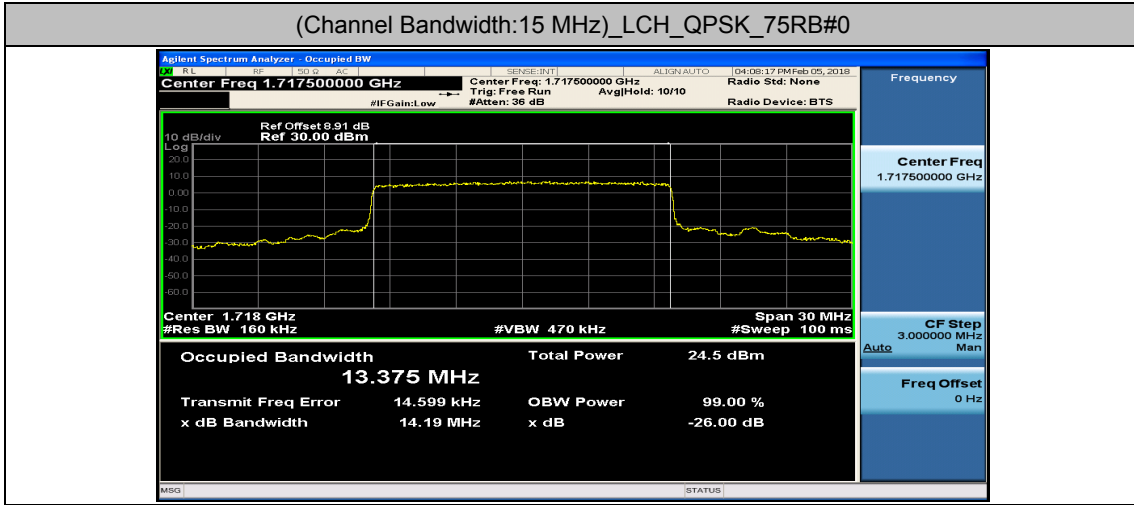

(Channel Bandwidth: 5 MHz)_LCH_16QAM_25RB#0

(Channel Bandwidth: 5 MHz)_MCH_16QAM_25RB#0

(Channel Bandwidth: 5 MHz)_HCH_16QAM_25RB#0

Channel Bandwidth: 10 MHz

Channel Bandwidth: 15 MHz

(Channel Bandwidth:15 MHz)_LCH_16QAM_75RB#0

(Channel Bandwidth:15 MHz)_MCH_16QAM_75RB#0

(Channel Bandwidth:15 MHz)_HCH_16QAM_75RB#0

Channel Bandwidth: 20 MHz

(Channel Bandwidth:20 MHz)_LCH_16QAM_100RB#0

(Channel Bandwidth:20 MHz)_MCH_16QAM_100RB#0

(Channel Bandwidth:20 MHz)_HCH_16QAM_100RB#0