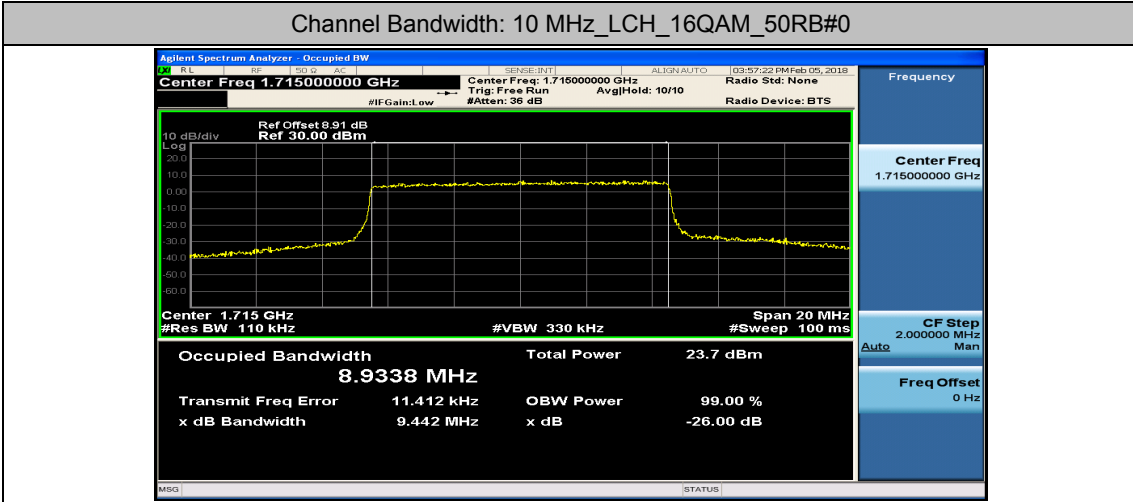

(Channel Bandwidth: 5 MHz)_LCH_16QAM_25RB#0

(Channel Bandwidth: 5 MHz)_MCH_16QAM_25RB#0

(Channel Bandwidth: 5 MHz)_HCH_16QAM_25RB#0

Channel Bandwidth: 10 MHz

Channel Bandwidth: 15 MHz

(Channel Bandwidth:15 MHz)_LCH_16QAM_75RB#0