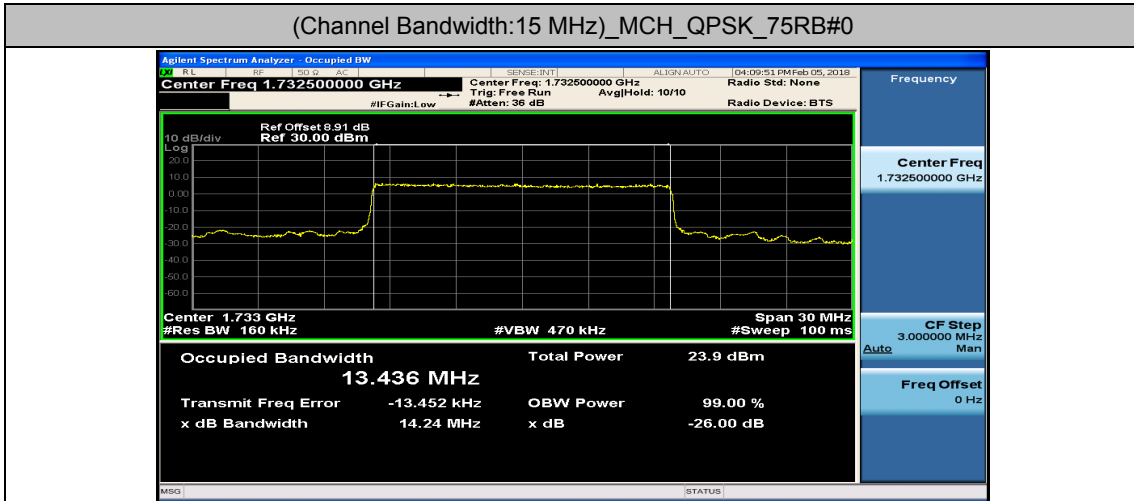

(Channel Bandwidth: 5 MHz)_LCH_16QAM_25RB#0

(Channel Bandwidth: 5 MHz)_MCH_16QAM_25RB#0

(Channel Bandwidth: 5 MHz)_HCH_16QAM_25RB#0

Channel Bandwidth: 10 MHz

Channel Bandwidth: 15 MHz

(Channel Bandwidth:15 MHz)_LCH_16QAM_75RB#0