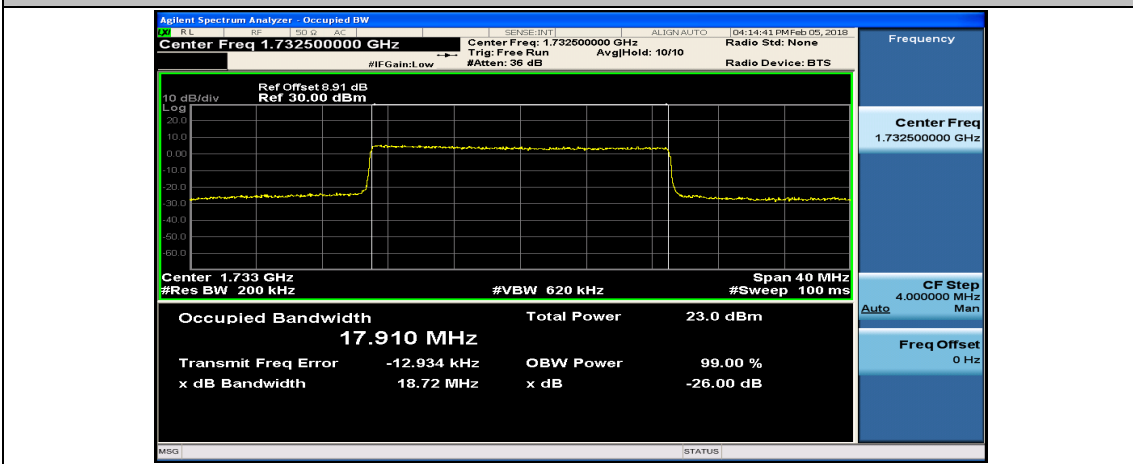

(Channel Bandwidth:15 MHz)_MCH_16QAM_75RB#0

(Channel Bandwidth:15 MHz)_HCH_16QAM_75RB#0

Channel Bandwidth: 20 MHz

(Channel Bandwidth:20 MHz)_LCH_16QAM_100RB#0

(Channel Bandwidth:20 MHz)_MCH_16QAM_100RB#0

(Channel Bandwidth:20 MHz)_HCH_16QAM_100RB#0