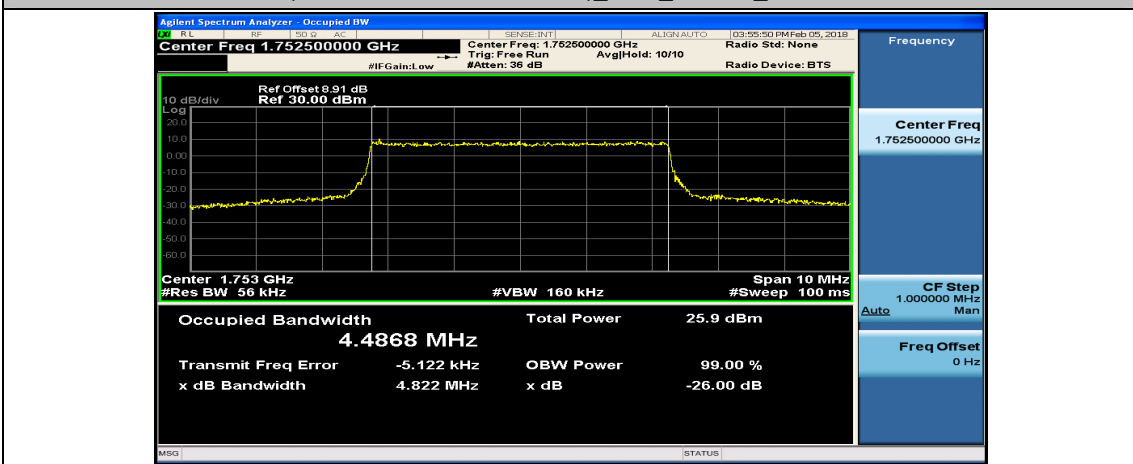

(Channel Bandwidth: 5 MHz)_LCH_16QAM_25RB#0

(Channel Bandwidth: 5 MHz)_MCH_16QAM_25RB#0

(Channel Bandwidth: 5 MHz)_HCH_16QAM_25RB#0

Channel Bandwidth: 10 MHz

Channel Bandwidth: 15 MHz

(Channel Bandwidth:15 MHz)_LCH_16QAM_75RB#0

(Channel Bandwidth:15 MHz)_MCH_16QAM_75RB#0

(Channel Bandwidth:15 MHz)_HCH_16QAM_75RB#0

Channel Bandwidth: 20 MHz

(Channel Bandwidth:20 MHz)_LCH_16QAM_100RB#0

(Channel Bandwidth:20 MHz)_MCH_16QAM_100RB#0

(Channel Bandwidth:20 MHz)_HCH_16QAM_100RB#0