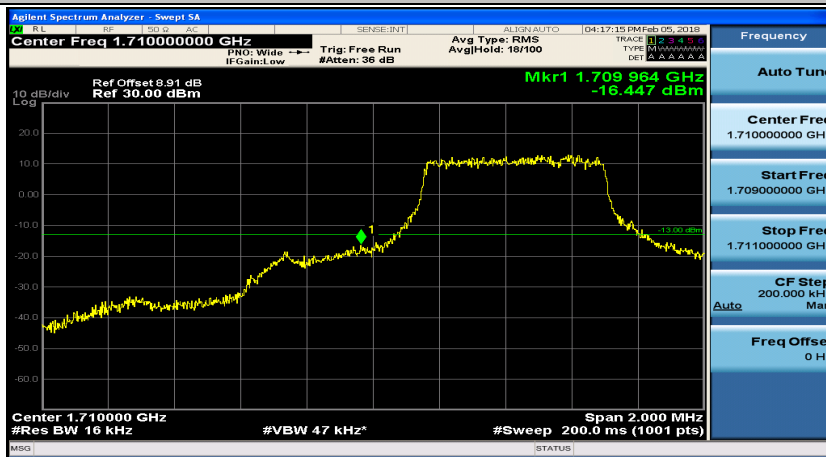

(Channel Bandwidth:15 MHz)_MCH_16QAM_75RB#0

(Channel Bandwidth:15 MHz)_HCH_16QAM_75RB#0

Channel Bandwidth: 20 MHz

(Channel Bandwidth:20 MHz)_LCH_16QAM_100RB#0

(Channel Bandwidth:20 MHz)_MCH_16QAM_100RB#0

(Channel Bandwidth:20 MHz)_HCH_16QAM_100RB#0

Appendix D: Band Edge

Test Graphs

Channel Bandwidth: 1.4 MHz

(Channel Bandwidth: 1.4 MHz)_LCH_QPSK_3RB#0

(Channel Bandwidth: 1.4 MHz)_LCH_QPSK_3RB#2

(Channel Bandwidth: 1.4 MHz)_LCH_QPSK_3RB#3

(Channel Bandwidth: 1.4 MHz)_LCH_QPSK_6RB#0