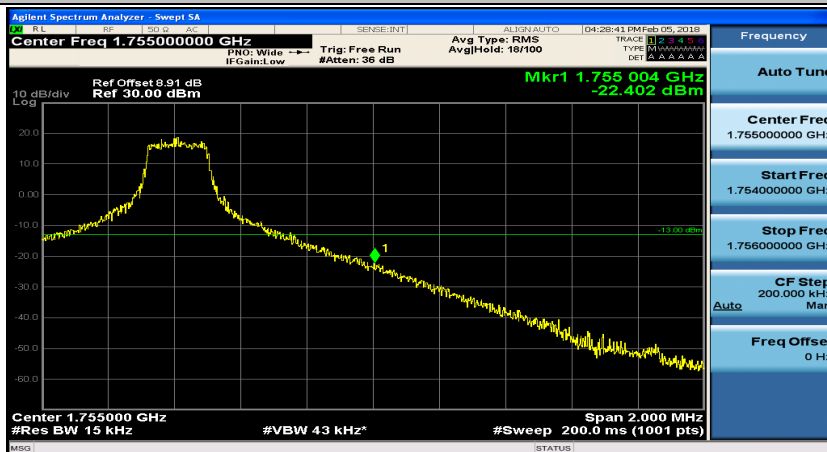

Channel Bandwidth: 10 MHz_HCH_16QAM_1RB#49

Channel Bandwidth: 10 MHz_HCH_16QAM_25RB#0