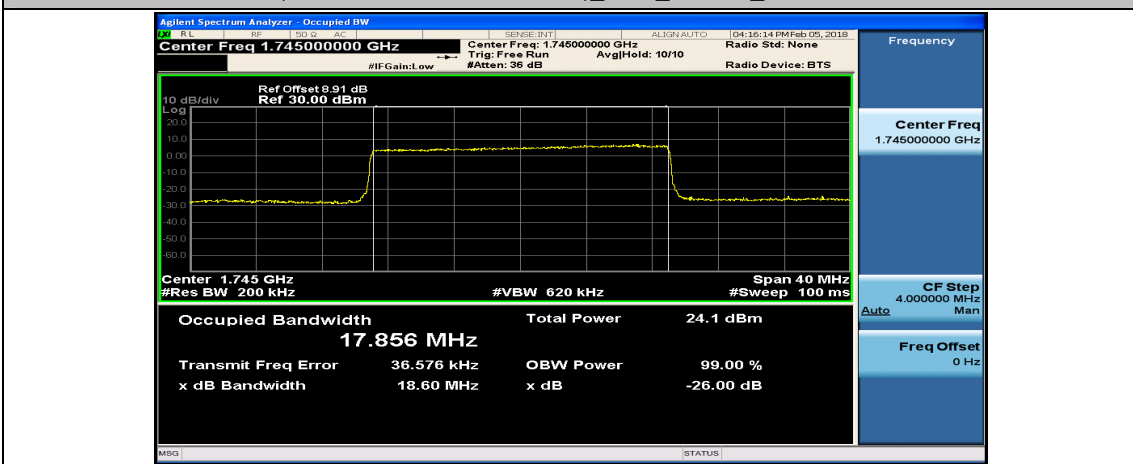

(Channel Bandwidth:15 MHz)_MCH_16QAM_75RB#0

(Channel Bandwidth:15 MHz)_HCH_16QAM_75RB#0

Channel Bandwidth: 20 MHz

(Channel Bandwidth:20 MHz)_LCH_16QAM_100RB#0

(Channel Bandwidth:20 MHz)_MCH_16QAM_100RB#0

(Channel Bandwidth:20 MHz)_HCH_16QAM_100RB#0

Appendix D: Band Edge

Test Graphs

Channel Bandwidth: 1.4 MHz

(Channel Bandwidth: 1.4 MHz)_LCH_QPSK_3RB#0

(Channel Bandwidth: 1.4 MHz)_LCH_QPSK_3RB#2

(Channel Bandwidth: 1.4 MHz)_LCH_QPSK_3RB#3

(Channel Bandwidth: 1.4 MHz)_LCH_QPSK_6RB#0