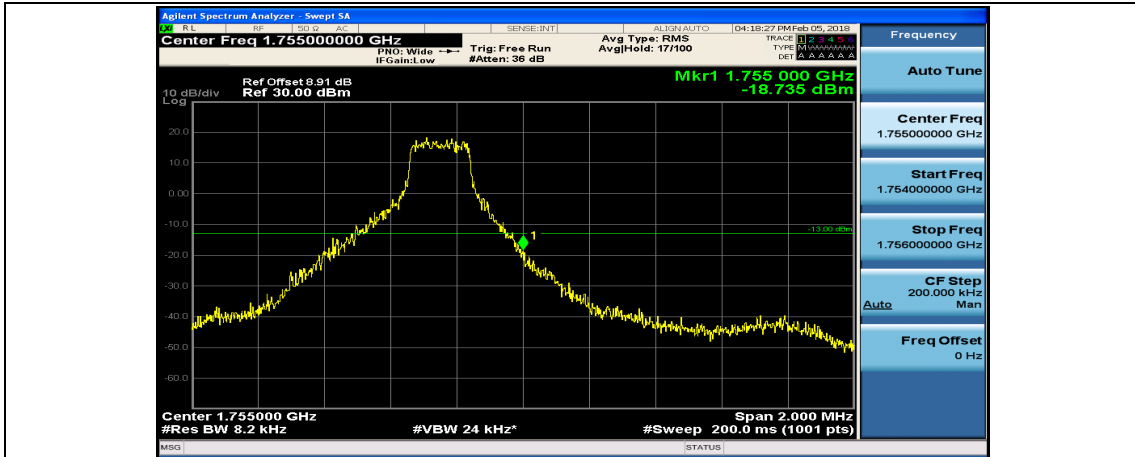

Appendix D: Band Edge

Test Graphs

Channel Bandwidth: 1.4 MHz

(Channel Bandwidth: 1.4 MHz)_LCH_QPSK_3RB#0

(Channel Bandwidth: 1.4 MHz)_LCH_QPSK_3RB#2

(Channel Bandwidth: 1.4 MHz)_LCH_QPSK_3RB#3

(Channel Bandwidth: 1.4 MHz)_LCH_QPSK_6RB#0

(Channel Bandwidth: 1.4 MHz)_HCH_QPSK_1RB#0

(Channel Bandwidth: 1.4 MHz)_HCH_QPSK_1RB#3

(Channel Bandwidth: 1.4 MHz)_HCH_QPSK_1RB#5

(Channel Bandwidth: 1.4 MHz)_HCH_QPSK_3RB#0

(Channel Bandwidth: 1.4 MHz)_HCH_QPSK_3RB#2