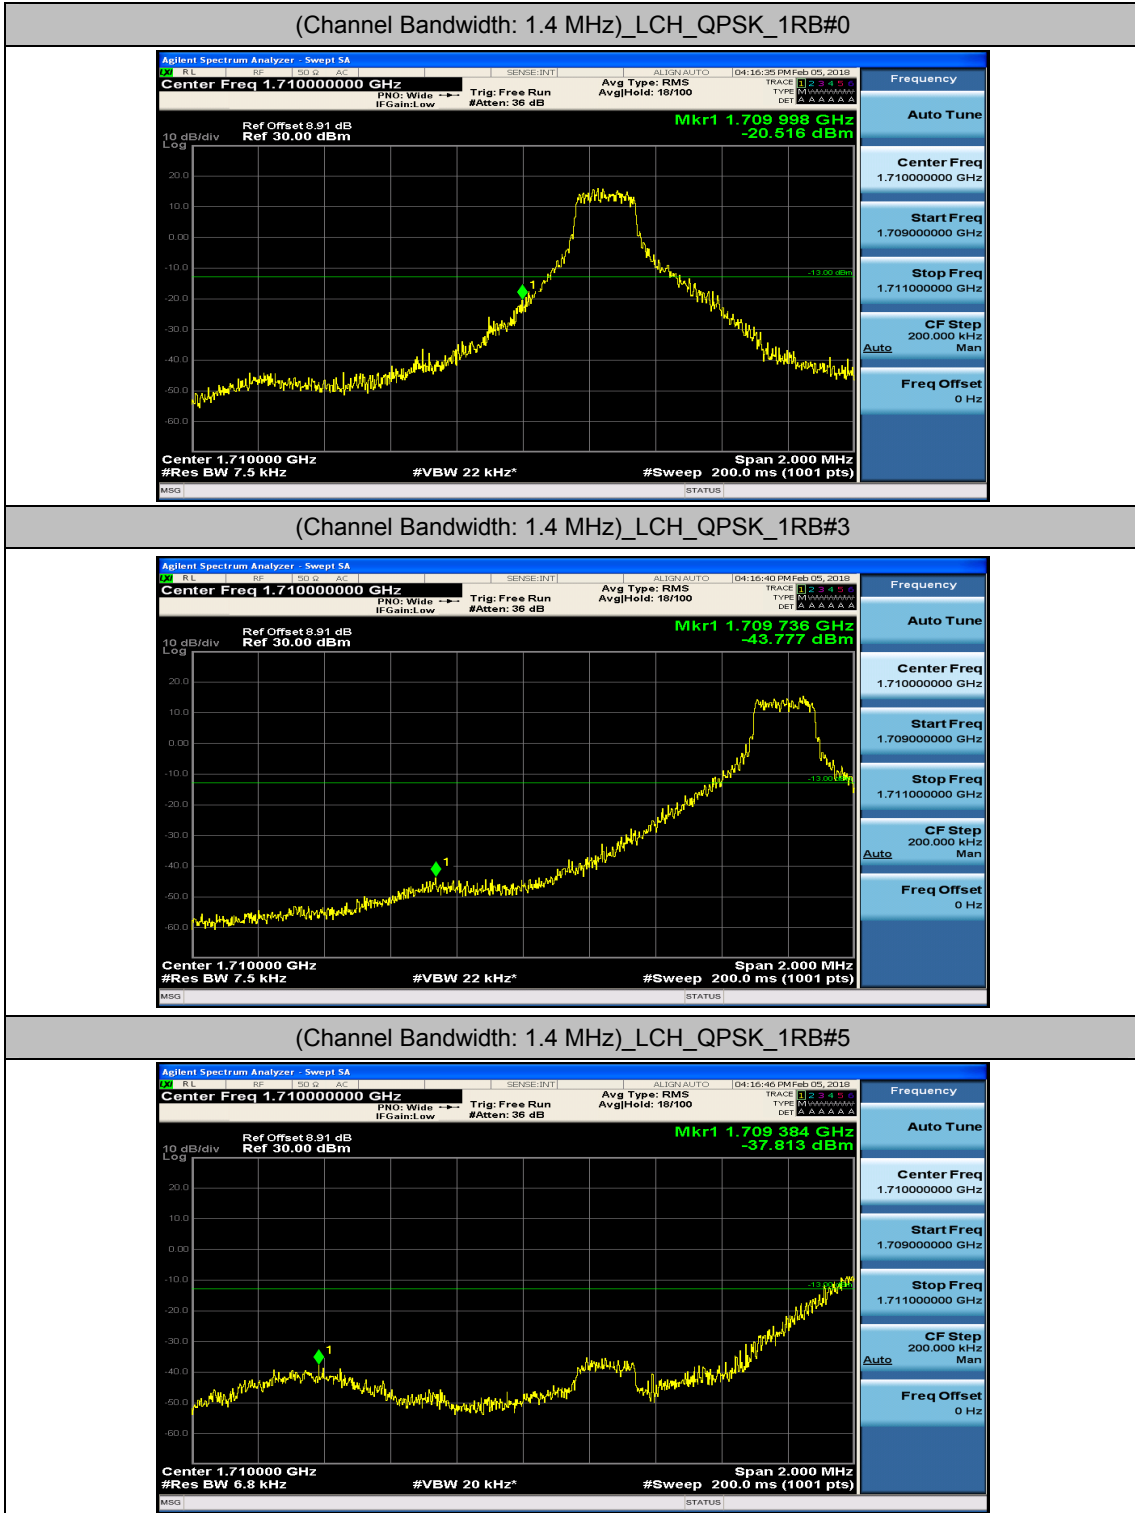

(Channel Bandwidth: 5 MHz)_LCH_16QAM_25RB#0

(Channel Bandwidth: 5 MHz)_MCH_16QAM_25RB#0

(Channel Bandwidth: 5 MHz)_HCH_16QAM_25RB#0

Channel Bandwidth: 10 MHz

Channel Bandwidth: 15 MHz

(Channel Bandwidth:15 MHz)_LCH_16QAM_75RB#0

(Channel Bandwidth:15 MHz)_MCH_16QAM_75RB#0

(Channel Bandwidth:15 MHz)_HCH_16QAM_75RB#0

Channel Bandwidth: 20 MHz

(Channel Bandwidth:20 MHz)_LCH_16QAM_100RB#0

(Channel Bandwidth:20 MHz)_MCH_16QAM_100RB#0

(Channel Bandwidth:20 MHz)_HCH_16QAM_100RB#0

Appendix D: Band Edge

Test Graphs

Channel Bandwidth: 1.4 MHz

(Channel Bandwidth: 1.4 MHz)_LCH_QPSK_3RB#0

(Channel Bandwidth: 1.4 MHz)_LCH_QPSK_3RB#2

(Channel Bandwidth: 1.4 MHz)_LCH_QPSK_3RB#3

(Channel Bandwidth: 1.4 MHz)_LCH_QPSK_6RB#0