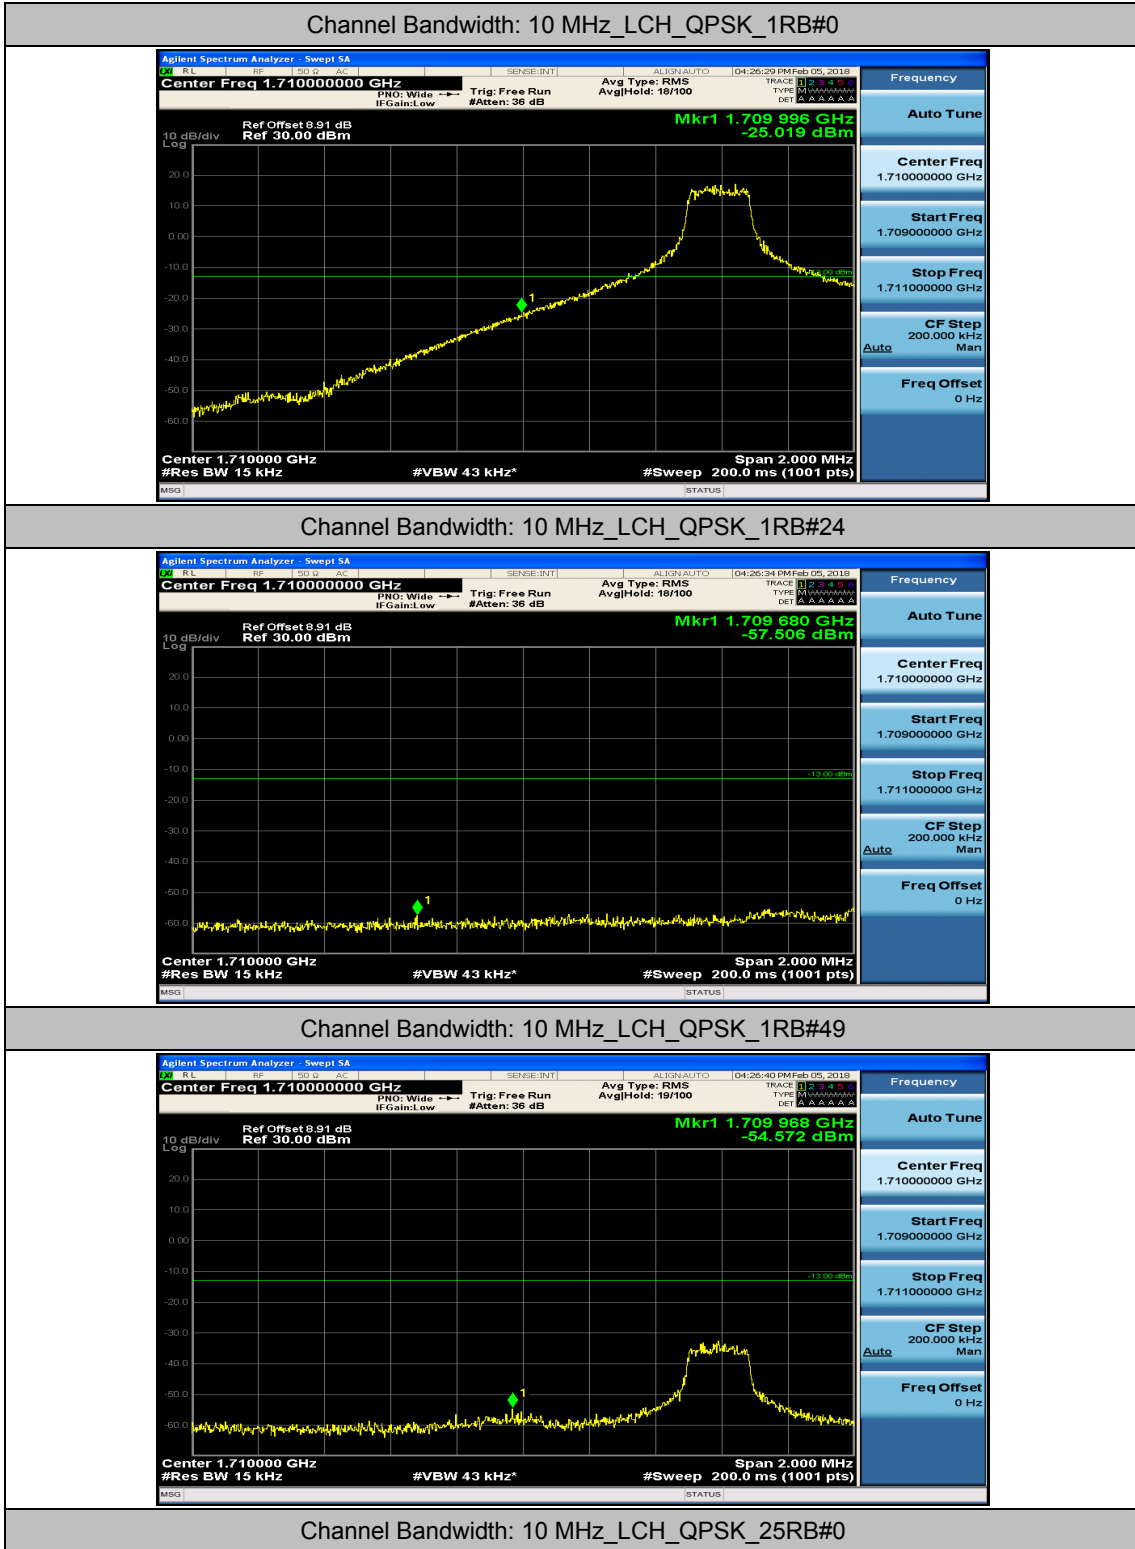

Channel Bandwidth: 10 MHz