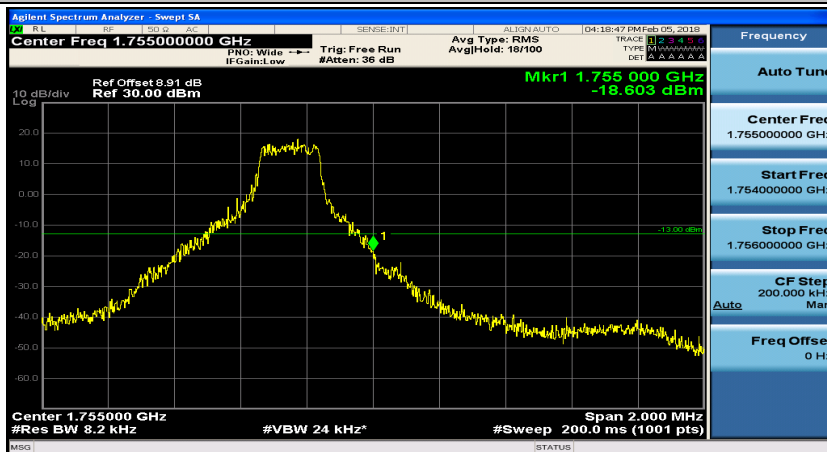

(Channel Bandwidth: 1.4 MHz)_HCH_16QAM_1RB#5