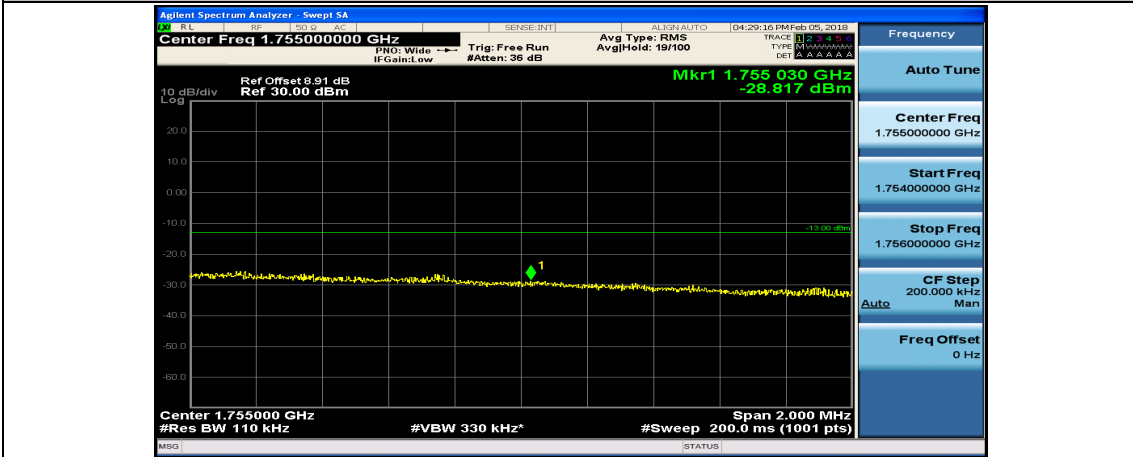

Channel Bandwidth: 10 MHz_LCH_16QAM_25RB#12

Channel Bandwidth: 10 MHz_HCH_16QAM_1RB#0

Channel Bandwidth: 10 MHz_HCH_16QAM_1RB#24

Channel Bandwidth: 10 MHz_HCH_16QAM_1RB#49

Channel Bandwidth: 10 MHz_HCH_16QAM_25RB#0

Channel Bandwidth: 15 MHz

(Channel Bandwidth:15 MHz)_LCH_QPSK_1RB#74