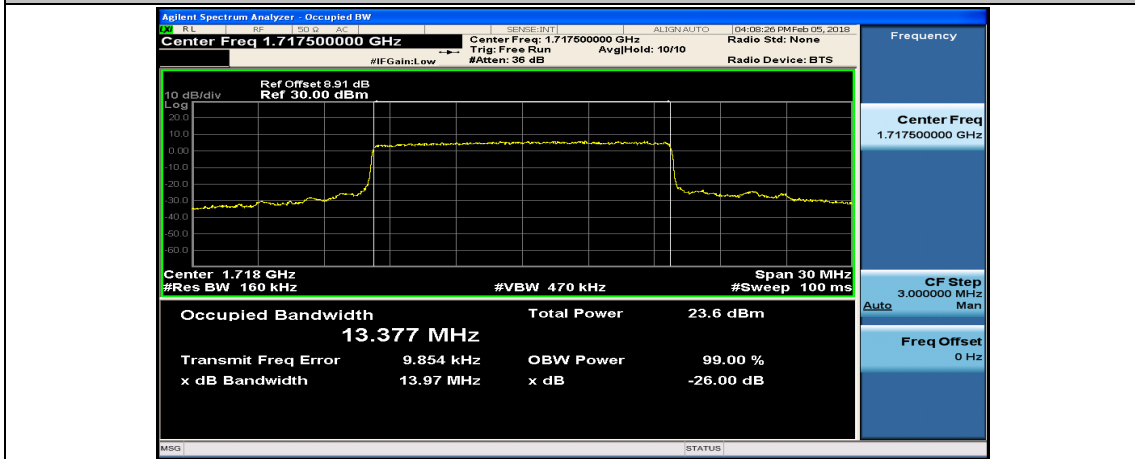

(Channel Bandwidth: 5 MHz)_LCH_16QAM_25RB#0

(Channel Bandwidth: 5 MHz)_MCH_16QAM_25RB#0

(Channel Bandwidth: 5 MHz)_HCH_16QAM_25RB#0

Channel Bandwidth: 10 MHz

Channel Bandwidth: 15 MHz

(Channel Bandwidth:15 MHz)_LCH_16QAM_75RB#0

(Channel Bandwidth:15 MHz)_MCH_16QAM_75RB#0

(Channel Bandwidth:15 MHz)_HCH_16QAM_75RB#0

Channel Bandwidth: 20 MHz

(Channel Bandwidth:20 MHz)_LCH_16QAM_100RB#0

(Channel Bandwidth:20 MHz)_MCH_16QAM_100RB#0

(Channel Bandwidth:20 MHz)_HCH_16QAM_100RB#0