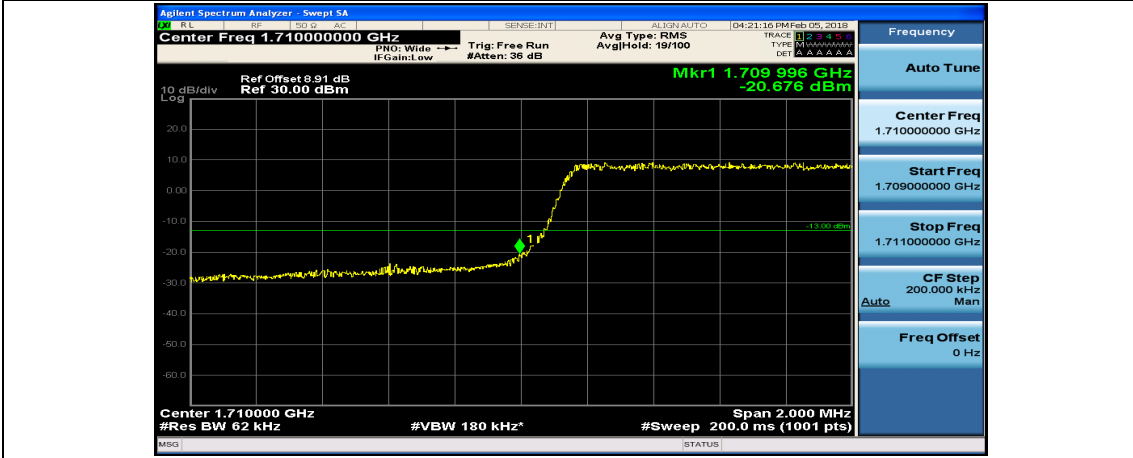

(Channel Bandwidth: 3 MHz)_LCH_QPSK_15RB#0