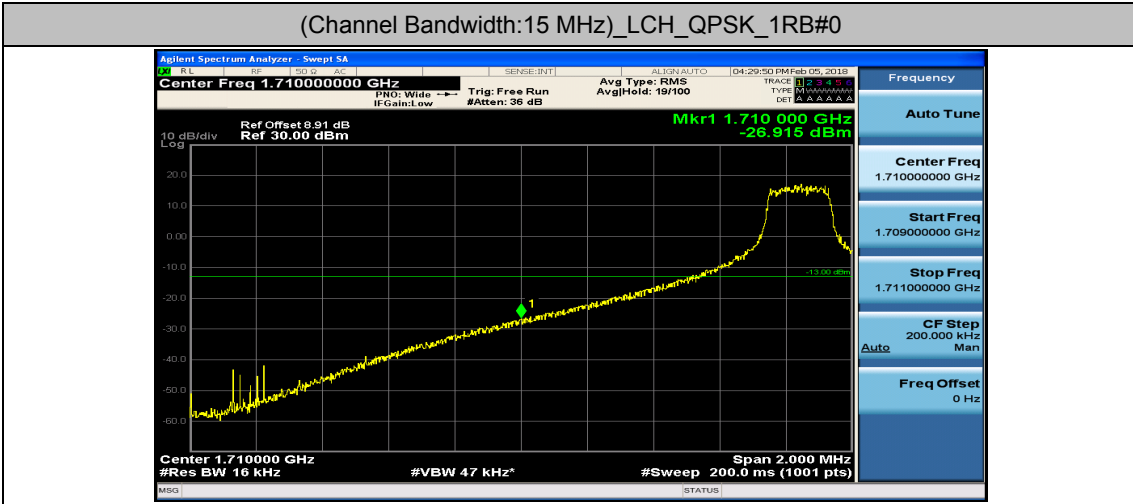

Channel Bandwidth: 10 MHz_LCH_16QAM_25RB#12

Channel Bandwidth: 10 MHz_HCH_16QAM_1RB#0

Channel Bandwidth: 10 MHz_HCH_16QAM_1RB#24

Channel Bandwidth: 10 MHz_HCH_16QAM_1RB#49

Channel Bandwidth: 10 MHz_HCH_16QAM_25RB#0

Channel Bandwidth: 15 MHz

(Channel Bandwidth:15 MHz)_LCH_QPSK_1RB#74