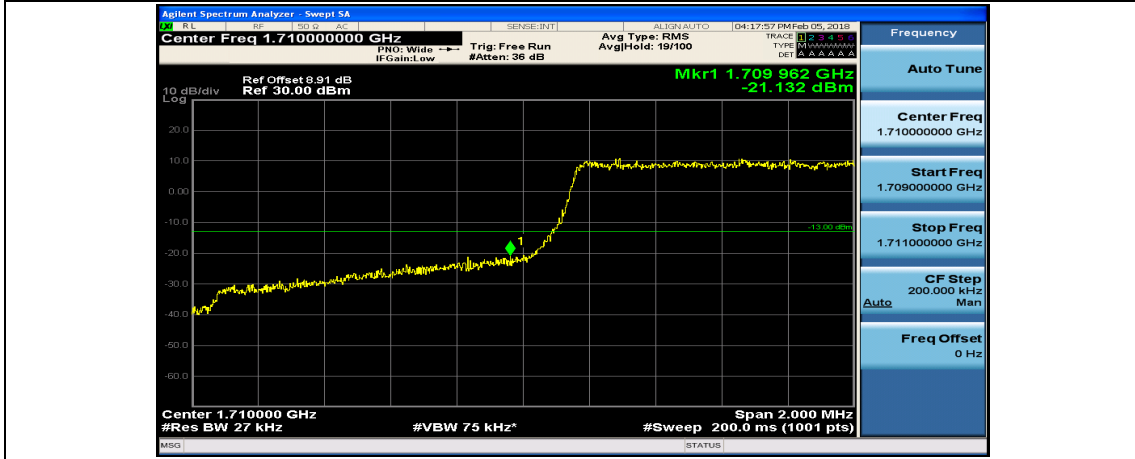

Appendix D: Band Edge

Test Graphs

Channel Bandwidth: 1.4 MHz

(Channel Bandwidth: 1.4 MHz)_LCH_QPSK_3RB#0

(Channel Bandwidth: 1.4 MHz)_LCH_QPSK_3RB#2

(Channel Bandwidth: 1.4 MHz)_LCH_QPSK_3RB#3

(Channel Bandwidth: 1.4 MHz)_LCH_QPSK_6RB#0