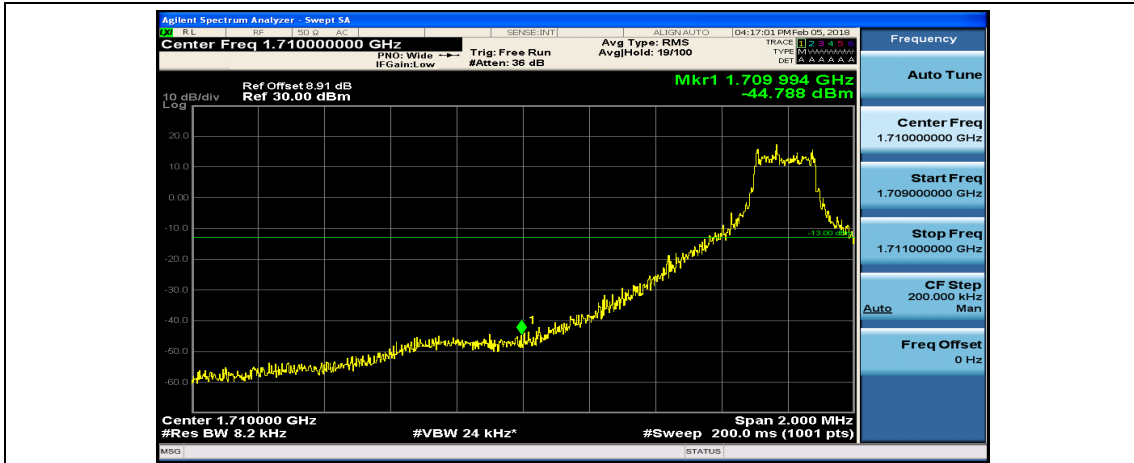

(Channel Bandwidth: 1.4 MHz)_HCH_QPSK_3RB#3

(Channel Bandwidth: 1.4 MHz)_HCH_QPSK_6RB#0

(Channel Bandwidth: 1.4 MHz)_LCH_16QAM_1RB#0

(Channel Bandwidth: 1.4 MHz)_LCH_16QAM_1RB#3

(Channel Bandwidth: 1.4 MHz)_LCH_16QAM_1RB#5