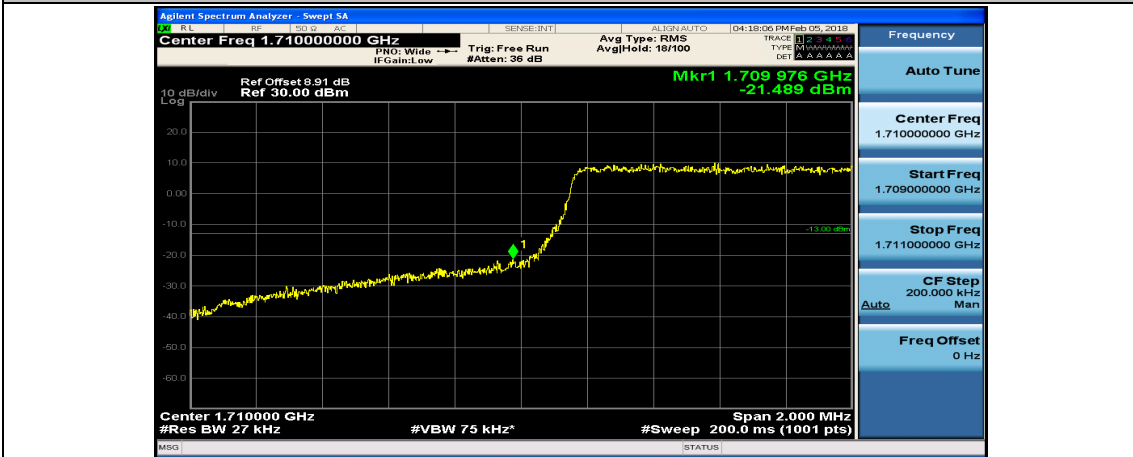

(Channel Bandwidth: 1.4 MHz)_LCH_16QAM_3RB#0

(Channel Bandwidth: 1.4 MHz)_LCH_16QAM_3RB#2

(Channel Bandwidth: 1.4 MHz)_LCH_16QAM_3RB#3

(Channel Bandwidth: 1.4 MHz)_LCH_16QAM_6RB#0

(Channel Bandwidth: 1.4 MHz)_HCH_16QAM_1RB#0