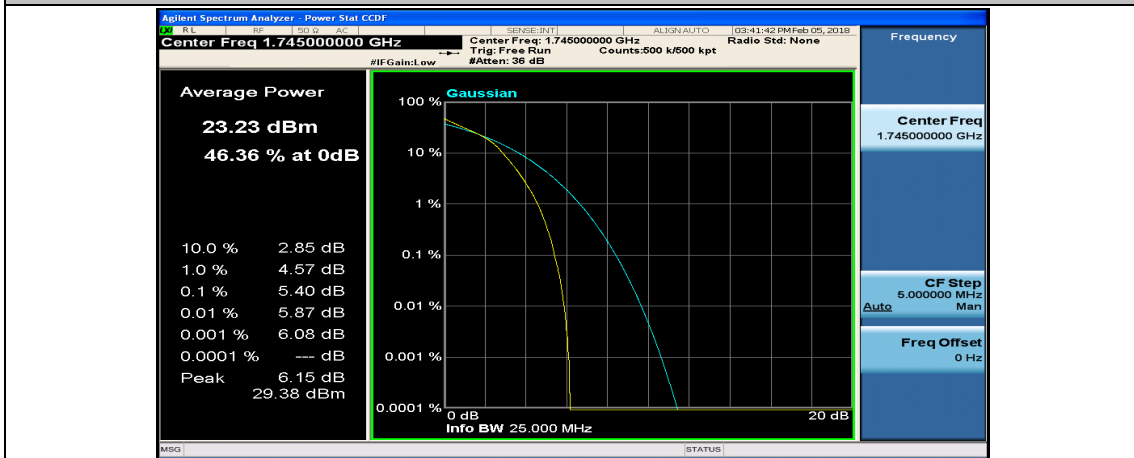

(Channel Bandwidth:20 MHz)_MCH_16QAM_100RB#0

(Channel Bandwidth:20 MHz)_HCH_16QAM_1RB#0

(Channel Bandwidth:20 MHz)_HCH_16QAM_1RB#49

(Channel Bandwidth:20 MHz)_HCH_16QAM_50RB#0

(Channel Bandwidth:20 MHz)_HCH_16QAM_100RB#0