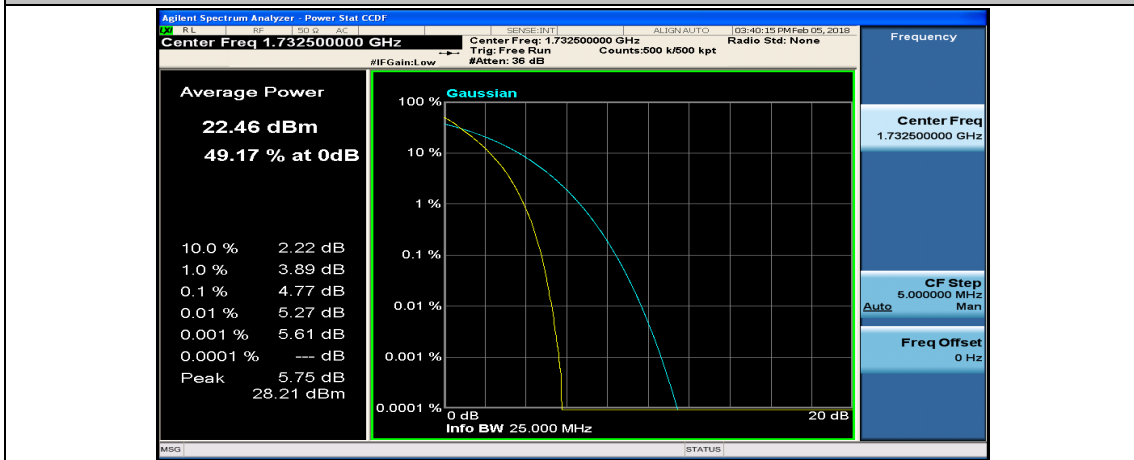

(Channel Bandwidth:20 MHz)_MCH_QPSK_1RB#99

(Channel Bandwidth:20 MHz)_MCH_QPSK_50RB#0

(Channel Bandwidth:20 MHz)_MCH_QPSK_50RB#25

(Channel Bandwidth:20 MHz)_MCH_QPSK_50RB#50

(Channel Bandwidth:20 MHz)_MCH_QPSK_100RB#0