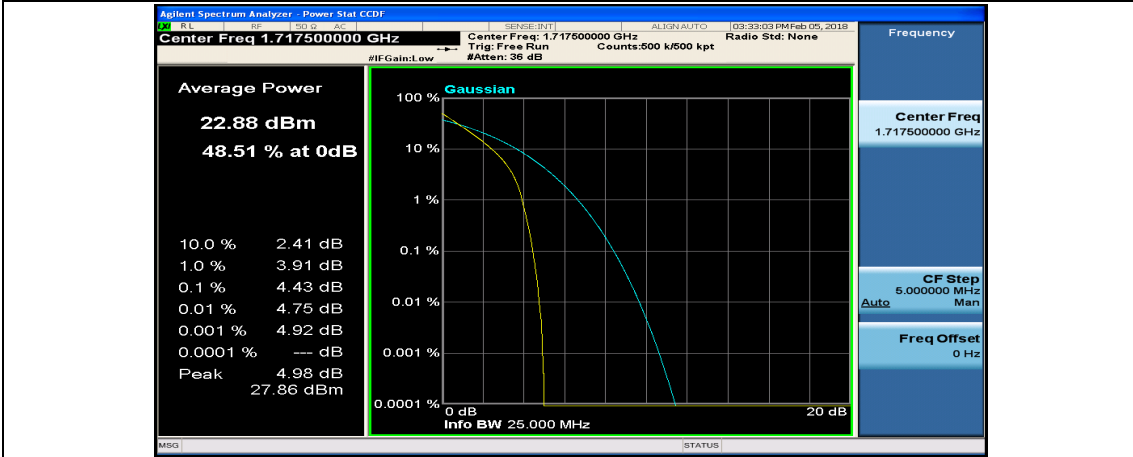

Channel Bandwidth: 10 MHz_HCH_16QAM_25RB#25

Channel Bandwidth: 10 MHz_HCH_16QAM_50RB#0

Channel Bandwidth: 15 MHz

(Channel Bandwidth:15 MHz)_LCH_QPSK_37RB#18

(Channel Bandwidth:15 MHz)_LCH_QPSK_37RB#38

(Channel Bandwidth:15 MHz)_LCH_QPSK_75RB#0