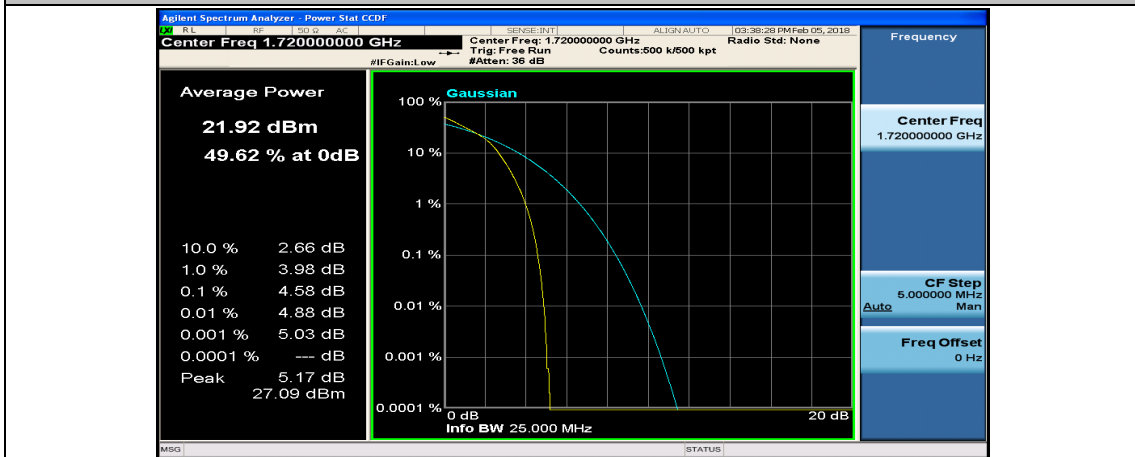

(Channel Bandwidth:20 MHz)_LCH_16QAM_50RB#50