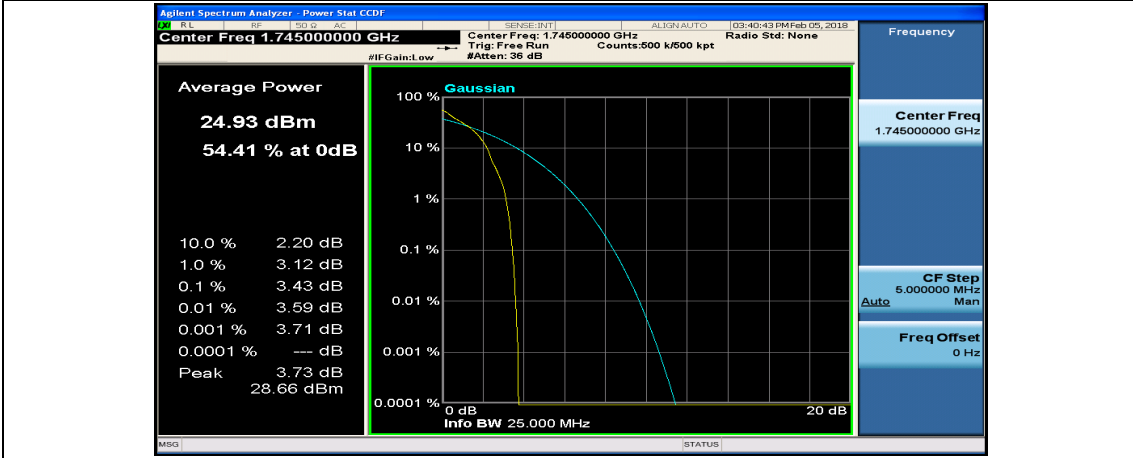

(Channel Bandwidth:20 MHz)_HCH_QPSK_1RB#99