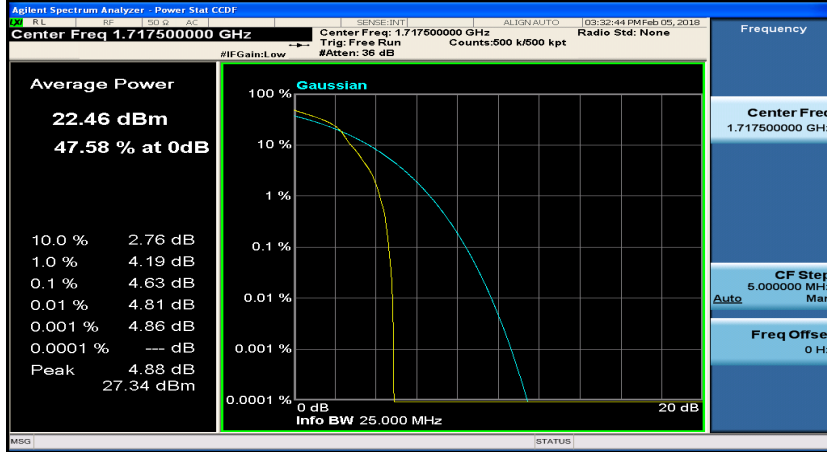

(Channel Bandwidth:15 MHz)_HCH_QPSK_37RB#0

(Channel Bandwidth:15 MHz)_HCH_QPSK_37RB#18

(Channel Bandwidth: 15 MHz)_HCH_QPSK_37RB#38

(Channel Bandwidth: 15 MHz)_HCH_QPSK_75RB#0

(Channel Bandwidth:15 MHz)_LCH_16QAM_1RB#0