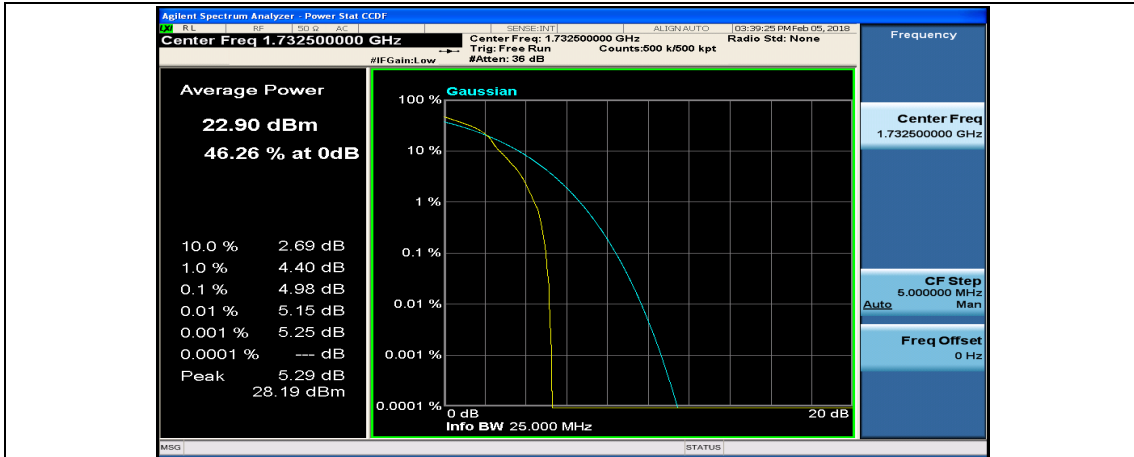

(Channel Bandwidth:20 MHz)_MCH_16QAM_1RB#99