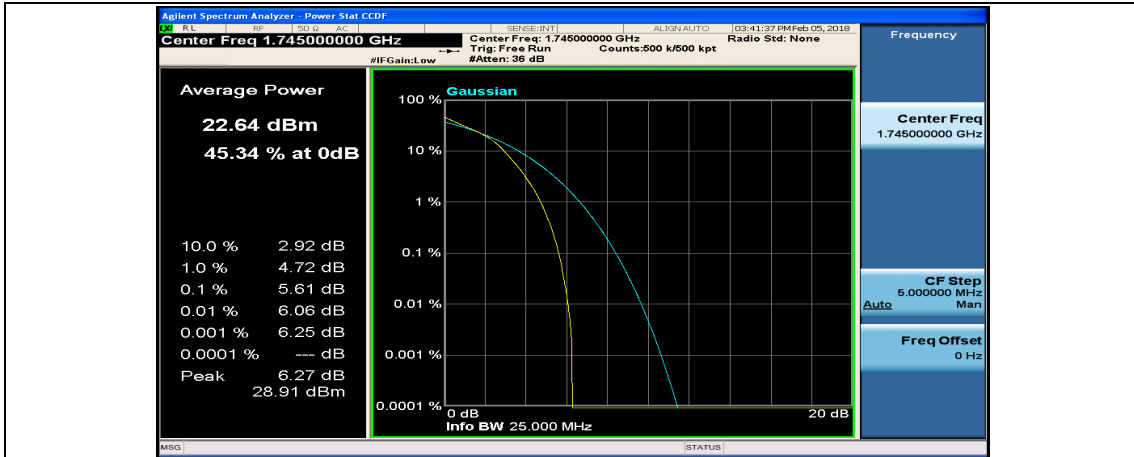

(Channel Bandwidth:20 MHz)_MCH_16QAM_100RB#0

(Channel Bandwidth:20 MHz)_HCH_16QAM_1RB#0

(Channel Bandwidth:20 MHz)_HCH_16QAM_1RB#49

(Channel Bandwidth:20 MHz)_HCH_16QAM_50RB#0

(Channel Bandwidth:20 MHz)_HCH_16QAM_100RB#0