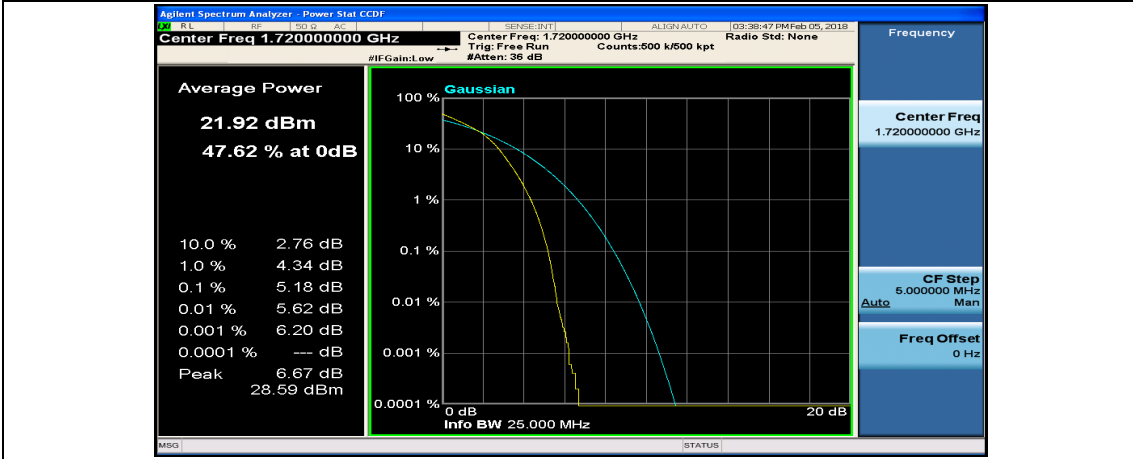

(Channel Bandwidth:20 MHz)_LCH_16QAM_50RB#0

(Channel Bandwidth:20 MHz)_LCH_16QAM_50RB#25

(Channel Bandwidth:20 MHz)_LCH_16QAM_50RB#50

(Channel Bandwidth:20 MHz)_LCH_16QAM_100RB#0

(Channel Bandwidth:20 MHz)_MCH_16QAM_1RB#0