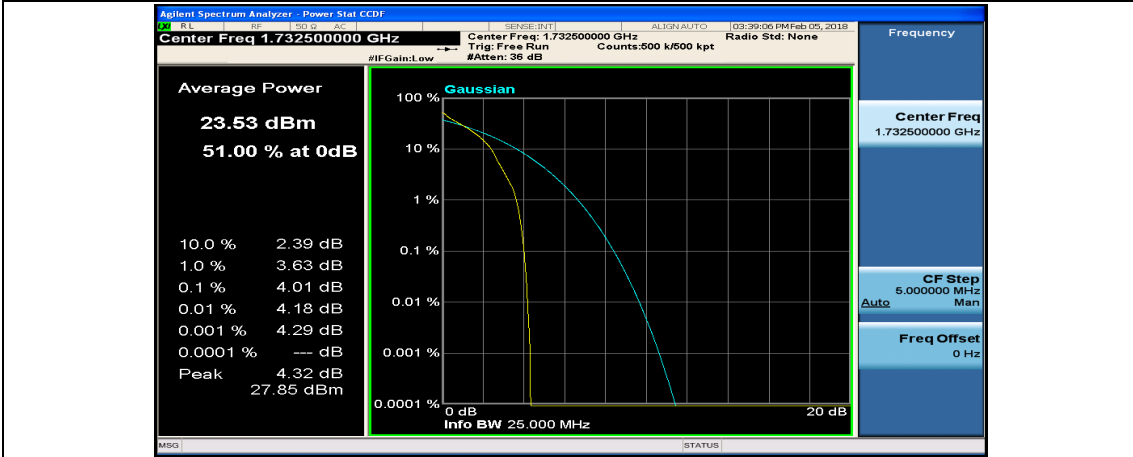

(Channel Bandwidth:20 MHz)_MCH_QPSK_1RB#99