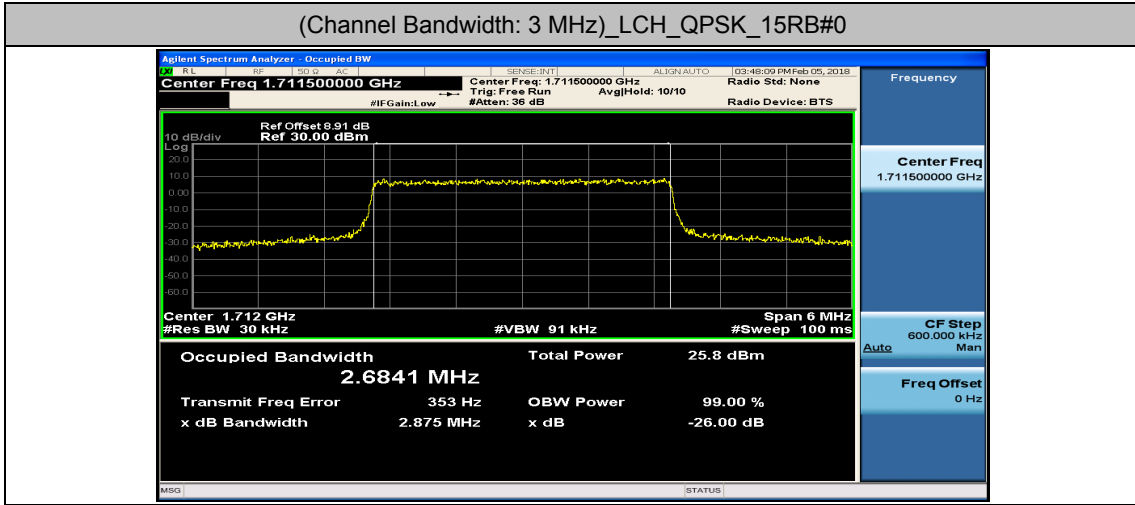

Test Graphs

Channel Bandwidth: 1.4 MHz

(Channel Bandwidth: 1.4 MHz)_LCH_16QAM_6RB#0

(Channel Bandwidth: 1.4 MHz)_MCH_16QAM_6RB#0

(Channel Bandwidth: 1.4 MHz)_HCH_16QAM_6RB#0

Channel Bandwidth: 3 MHz

(Channel Bandwidth: 3 MHz)_LCH_16QAM_15RB#0