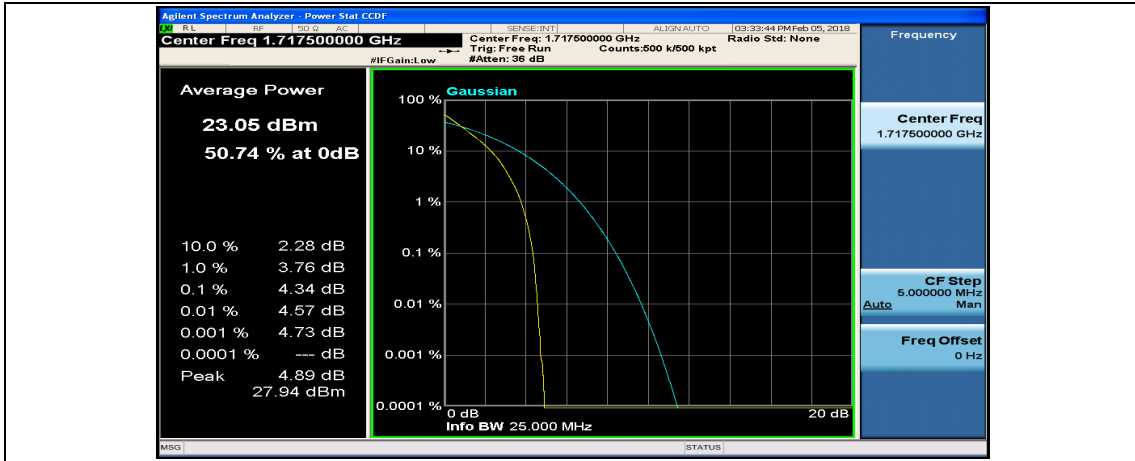

Channel Bandwidth: 10 MHz_HCH_16QAM_25RB#25

Channel Bandwidth: 10 MHz_HCH_16QAM_50RB#0

Channel Bandwidth: 15 MHz

(Channel Bandwidth:15 MHz)_LCH_QPSK_37RB#18

(Channel Bandwidth:15 MHz)_LCH_QPSK_37RB#38

(Channel Bandwidth:15 MHz)_LCH_QPSK_75RB#0