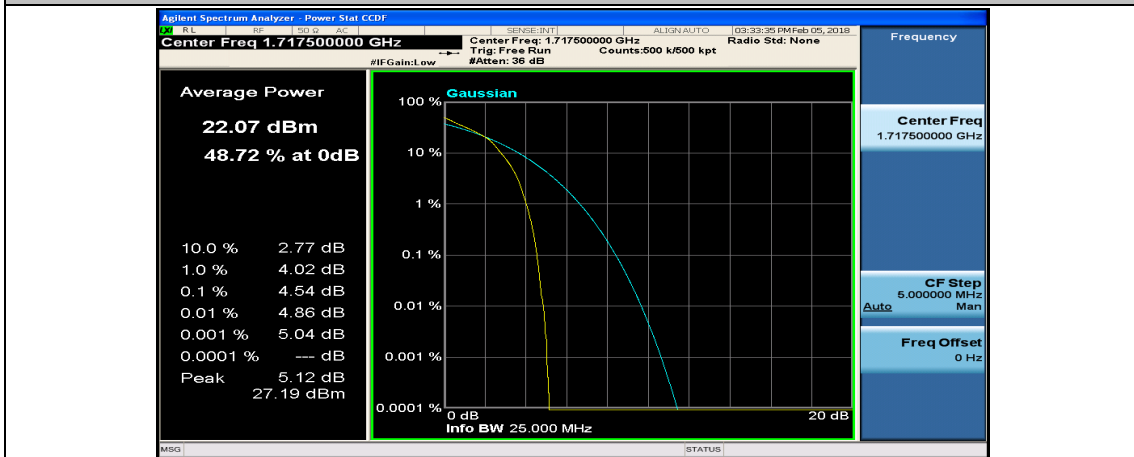

(Channel Bandwidth:15 MHz)_LCH_16QAM_1RB#37

(Channel Bandwidth:15 MHz)_LCH_16QAM_1RB#74

(Channel Bandwidth:15 MHz)_LCH_16QAM_37RB#0

(Channel Bandwidth:15 MHz)_LCH_16QAM_37RB#18

(Channel Bandwidth:15 MHz)_LCH_16QAM_37RB#38