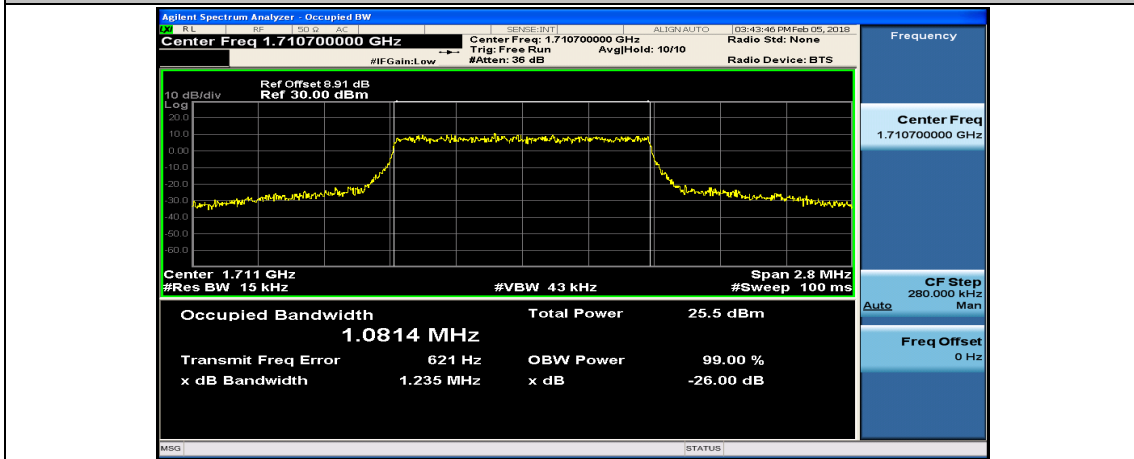

(Channel Bandwidth: 1.4 MHz)_LCH_16QAM_6RB#0