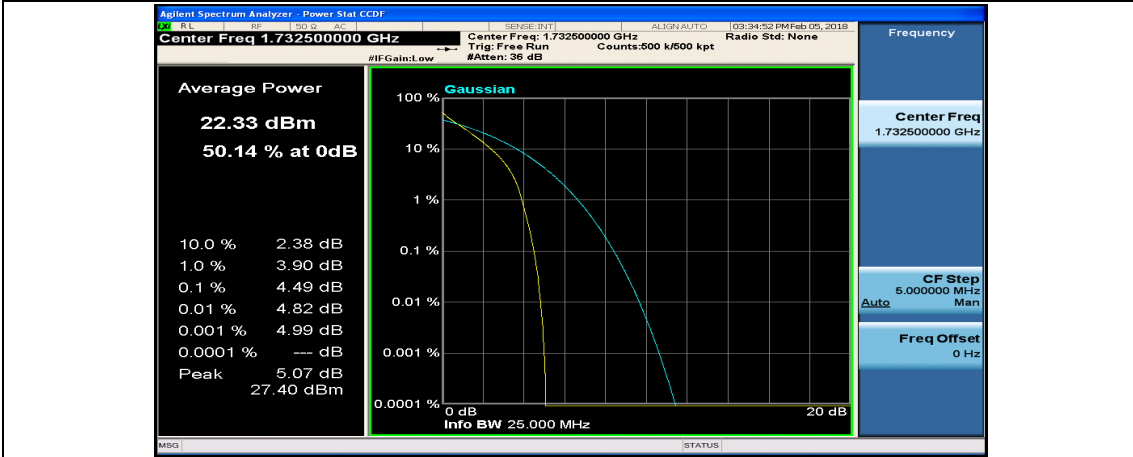

(Channel Bandwidth:15 MHz)_MCH_QPSK_37RB#38