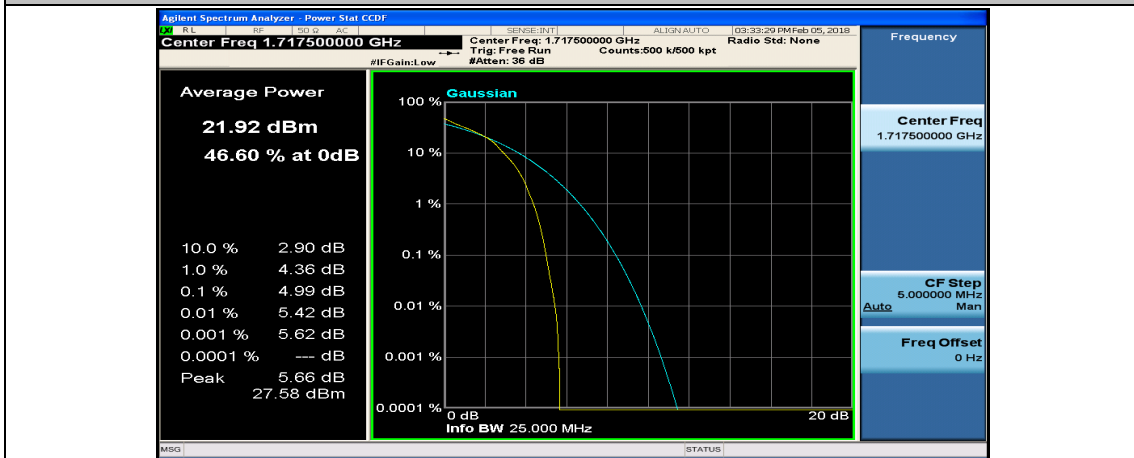

(Channel Bandwidth:15 MHz)_LCH_16QAM_1RB#37

(Channel Bandwidth:15 MHz)_LCH_16QAM_1RB#74

(Channel Bandwidth:15 MHz)_LCH_16QAM_37RB#0

(Channel Bandwidth:15 MHz)_LCH_16QAM_37RB#18

(Channel Bandwidth:15 MHz)_LCH_16QAM_37RB#38