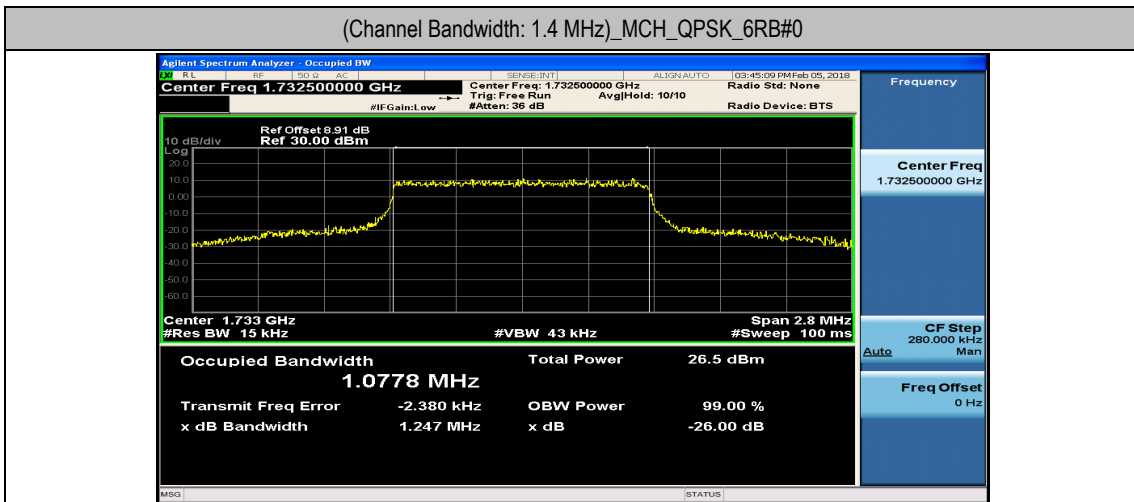

Test Graphs

Channel Bandwidth: 1.4 MHz