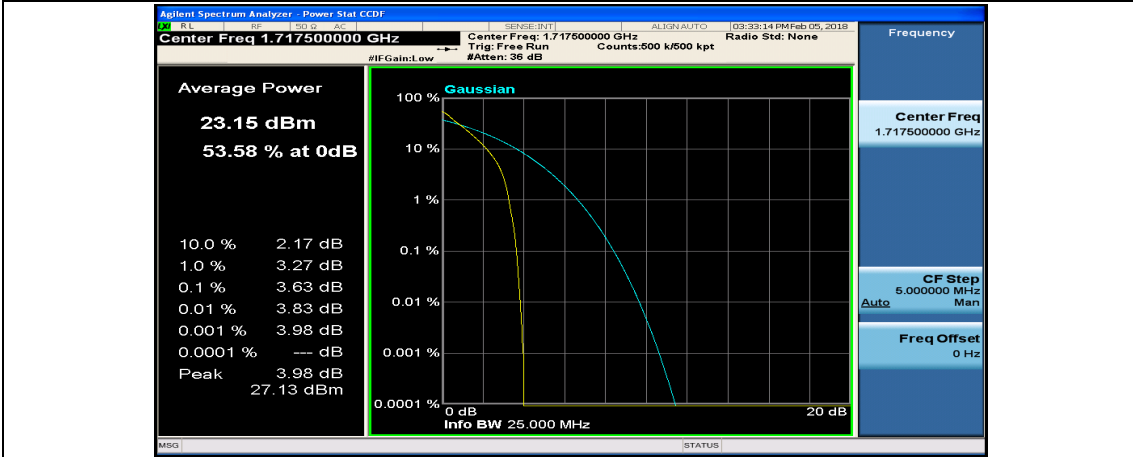

Channel Bandwidth: 10 MHz_HCH_16QAM_25RB#25

Channel Bandwidth: 10 MHz_HCH_16QAM_50RB#0

Channel Bandwidth: 15 MHz

(Channel Bandwidth:15 MHz)_LCH_QPSK_37RB#18

(Channel Bandwidth:15 MHz)_LCH_QPSK_37RB#38

(Channel Bandwidth:15 MHz)_LCH_QPSK_75RB#0