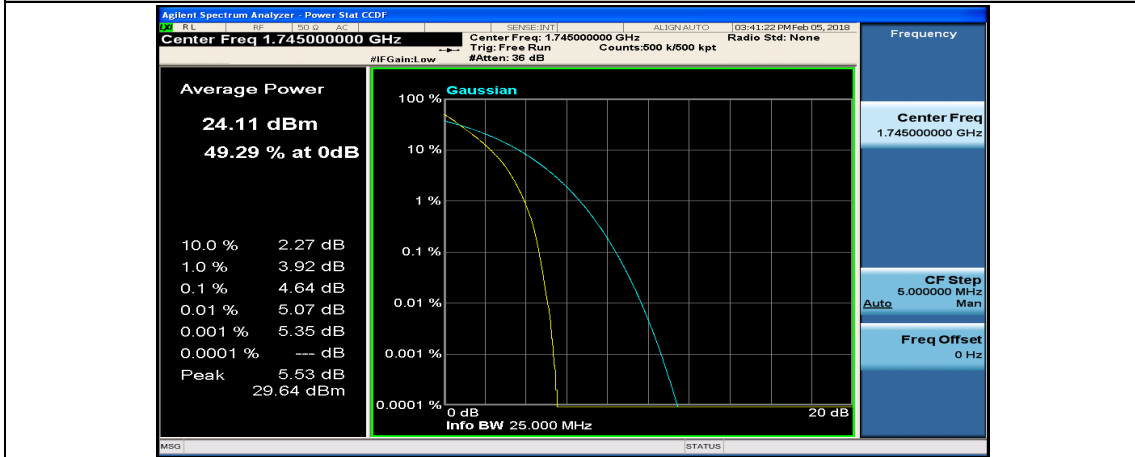

(Channel Bandwidth:20 MHz)_HCH_QPSK_50RB#50