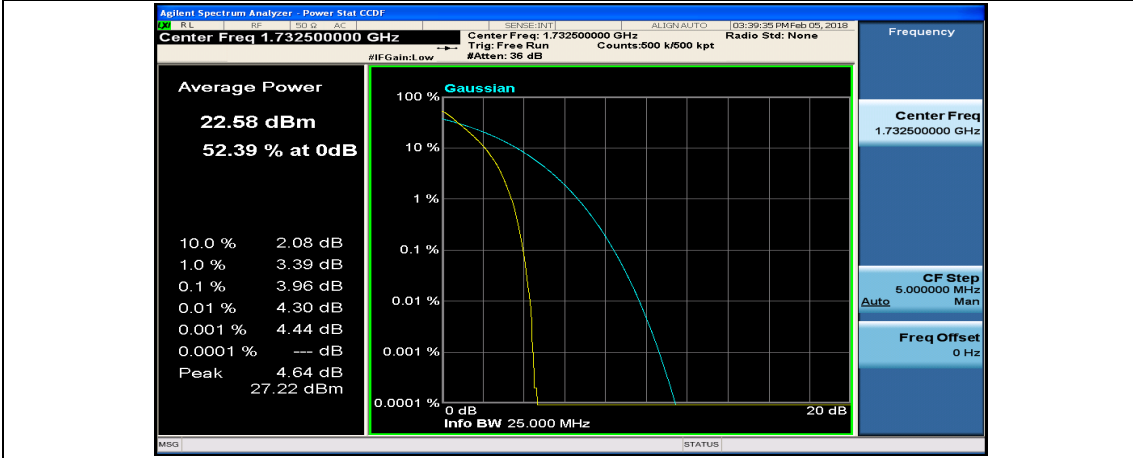

(Channel Bandwidth:20 MHz)_MCH_QPSK_50RB#0