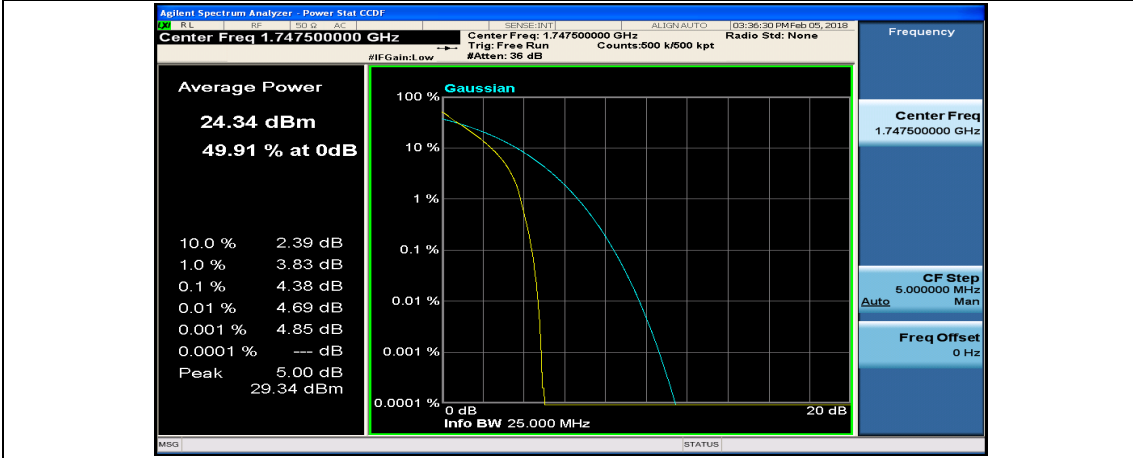

(Channel Bandwidth: 15 MHz)_HCH_QPSK_37RB#38