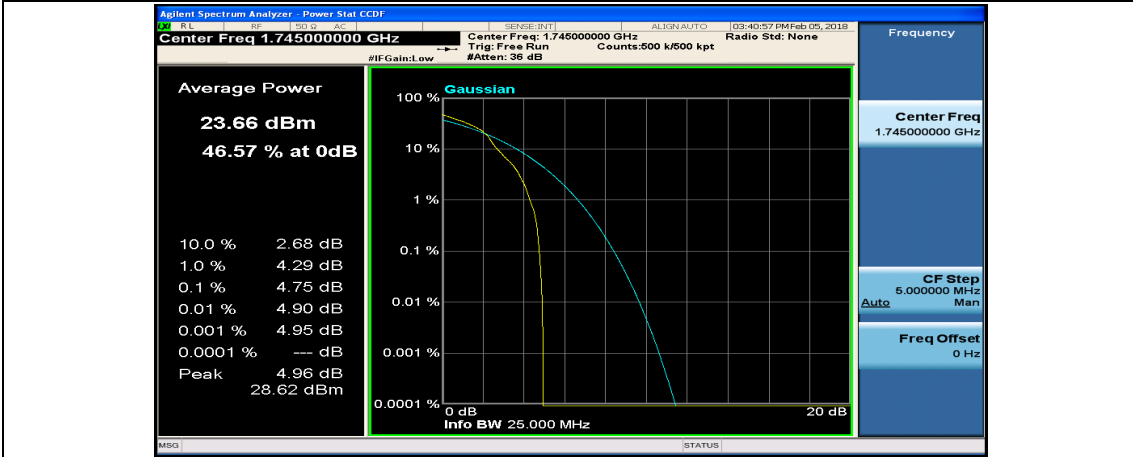

(Channel Bandwidth:20 MHz)_HCH_16QAM_1RB#49