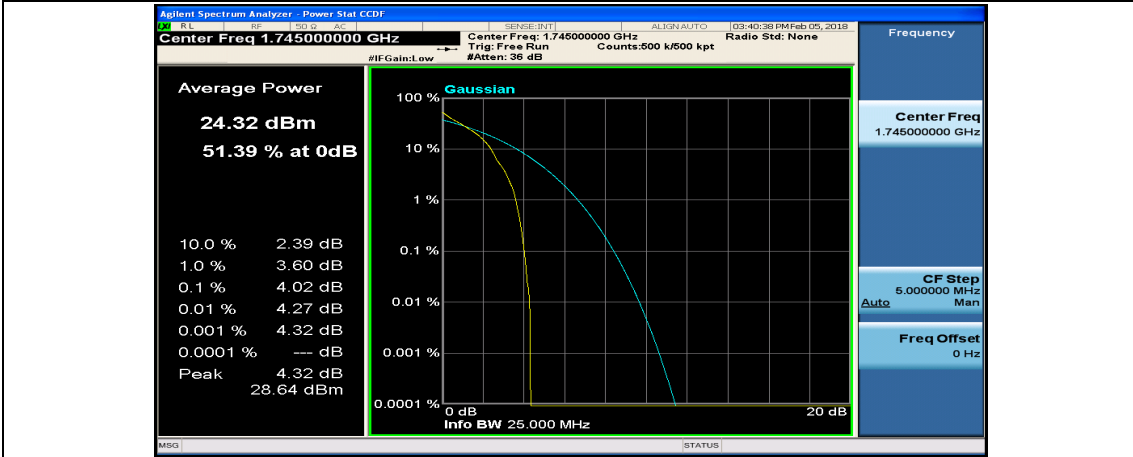

(Channel Bandwidth:20 MHz)_HCH_QPSK_1RB#0

(Channel Bandwidth:20 MHz)_HCH_QPSK_1RB#49