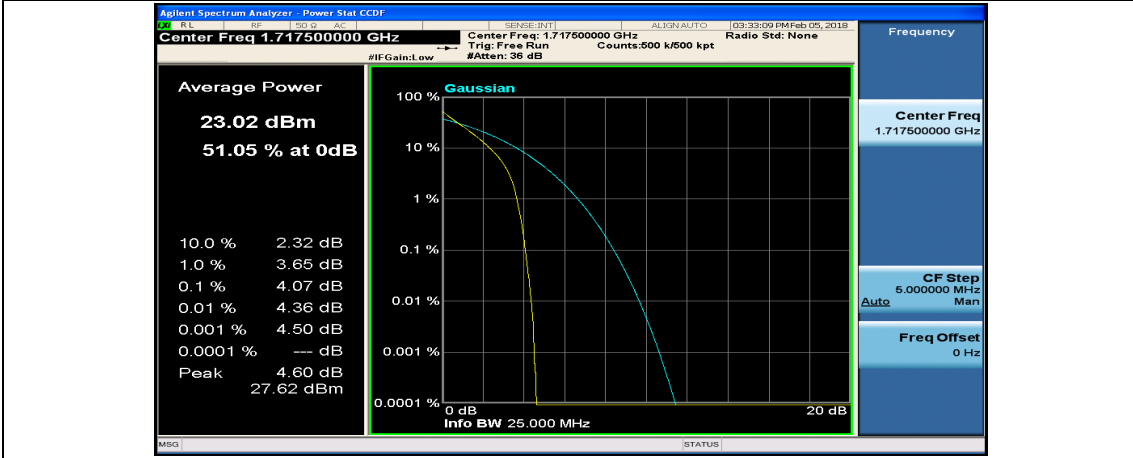

Channel Bandwidth: 10 MHz_HCH_16QAM_25RB#25

Channel Bandwidth: 10 MHz_HCH_16QAM_50RB#0

Channel Bandwidth: 15 MHz

(Channel Bandwidth:15 MHz)_LCH_QPSK_37RB#18

(Channel Bandwidth:15 MHz)_LCH_QPSK_37RB#38

(Channel Bandwidth:15 MHz)_LCH_QPSK_75RB#0