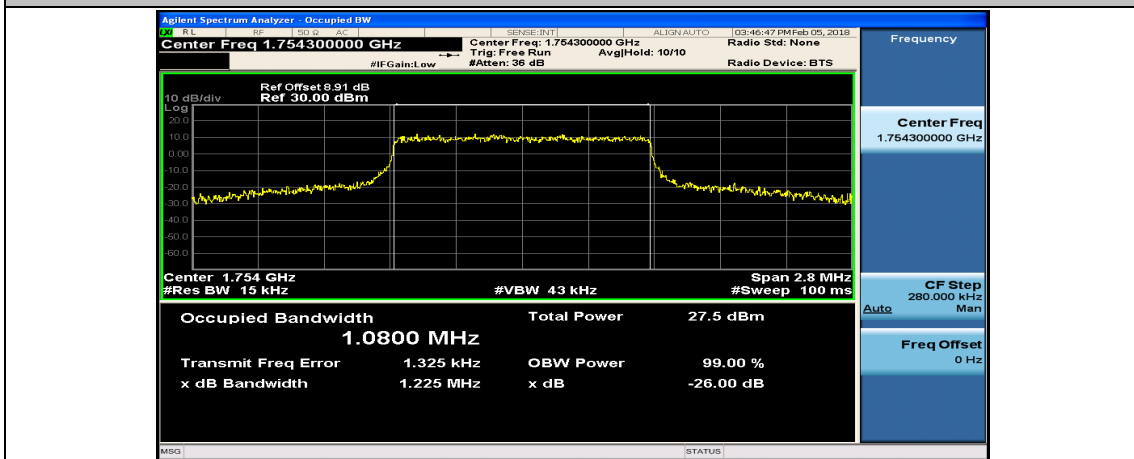

Channel Bandwidth: 20 MHz

Channel Bandwidth: 20 MHz						
Modulation	Channel	RB Configuration		Occupied Bandwidth (MHz)	26dB Bandwidth (MHz)	Verdict
		Size	Offset			
QPSK	LCH	100	0	17.811	18.62	PASS
	MCH	100	0	17.911	18.86	PASS
	HCH	100	0	17.869	18.62	PASS
16QAM	LCH	100	0	17.824	18.60	PASS
	MCH	100	0	17.910	18.72	PASS
	HCH	100	0	17.856	18.60	PASS

Test Graphs

Channel Bandwidth: 1.4 MHz

(Channel Bandwidth: 1.4 MHz)_LCH_16QAM_6RB#0

(Channel Bandwidth: 1.4 MHz)_MCH_16QAM_6RB#0

(Channel Bandwidth: 1.4 MHz)_HCH_16QAM_6RB#0

Channel Bandwidth: 3 MHz

(Channel Bandwidth: 3 MHz)_LCH_16QAM_15RB#0