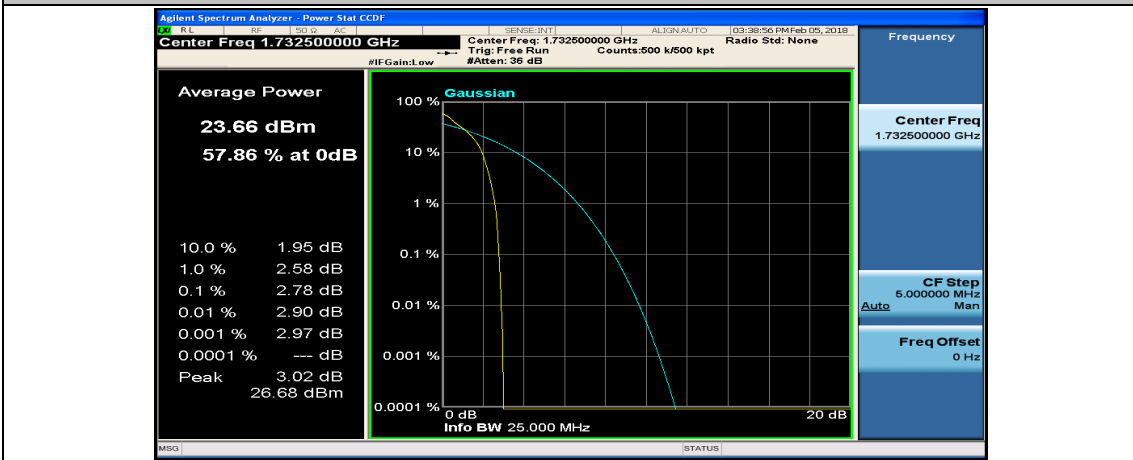

Channel Bandwidth: 20 MHz

(Channel Bandwidth:20 MHz)_LCH_QPSK_50RB#25

(Channel Bandwidth:20 MHz)_LCH_QPSK_50RB#50

(Channel Bandwidth:20 MHz)_LCH_QPSK_100RB#0

(Channel Bandwidth:20 MHz)_MCH_QPSK_1RB#0

(Channel Bandwidth:20 MHz)_MCH_QPSK_1RB#49