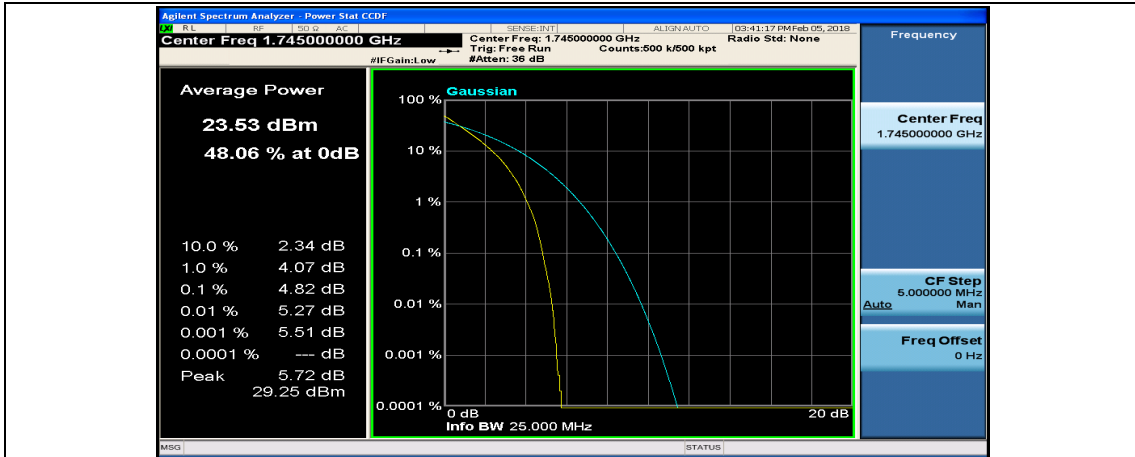

(Channel Bandwidth:20 MHz)_HCH_QPSK_1RB#0

(Channel Bandwidth:20 MHz)_HCH_QPSK_1RB#49

(Channel Bandwidth:20 MHz)_HCH_QPSK_1RB#99

(Channel Bandwidth:20 MHz)_HCH_QPSK_50RB#0

(Channel Bandwidth:20 MHz)_HCH_QPSK_50RB#25