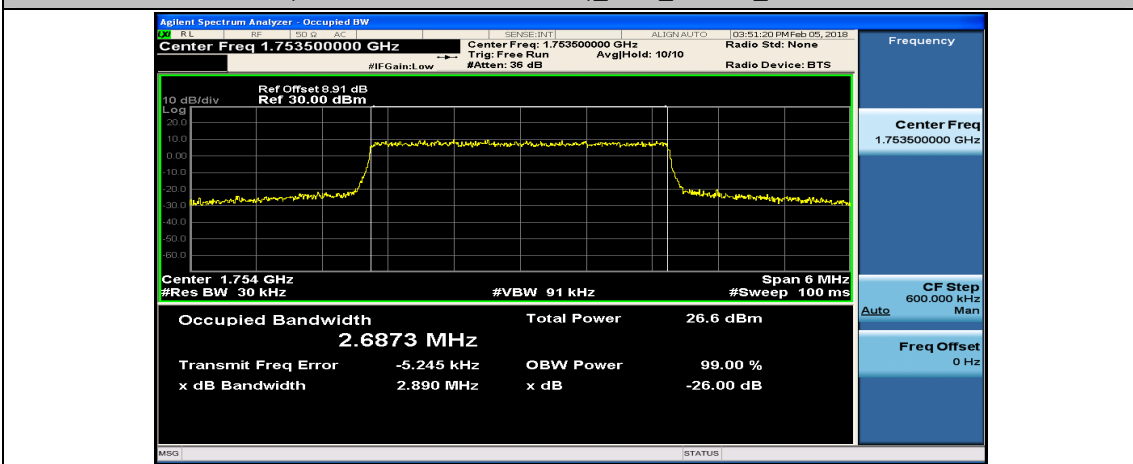

(Channel Bandwidth: 3 MHz)_HCH_16QAM_15RB#0