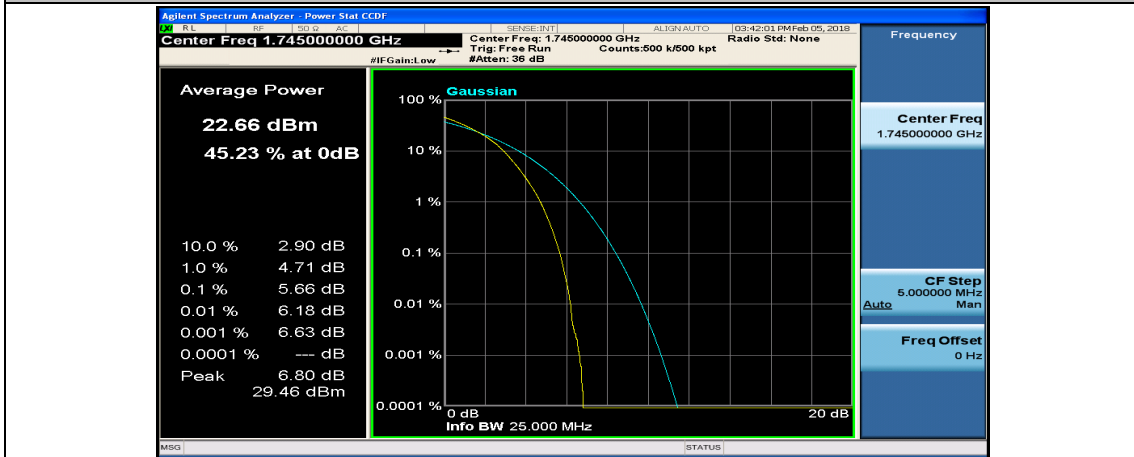

(Channel Bandwidth:20 MHz)_MCH_16QAM_100RB#0

(Channel Bandwidth:20 MHz)_HCH_16QAM_1RB#0

(Channel Bandwidth:20 MHz)_HCH_16QAM_1RB#49

(Channel Bandwidth:20 MHz)_HCH_16QAM_50RB#0

(Channel Bandwidth:20 MHz)_HCH_16QAM_100RB#0