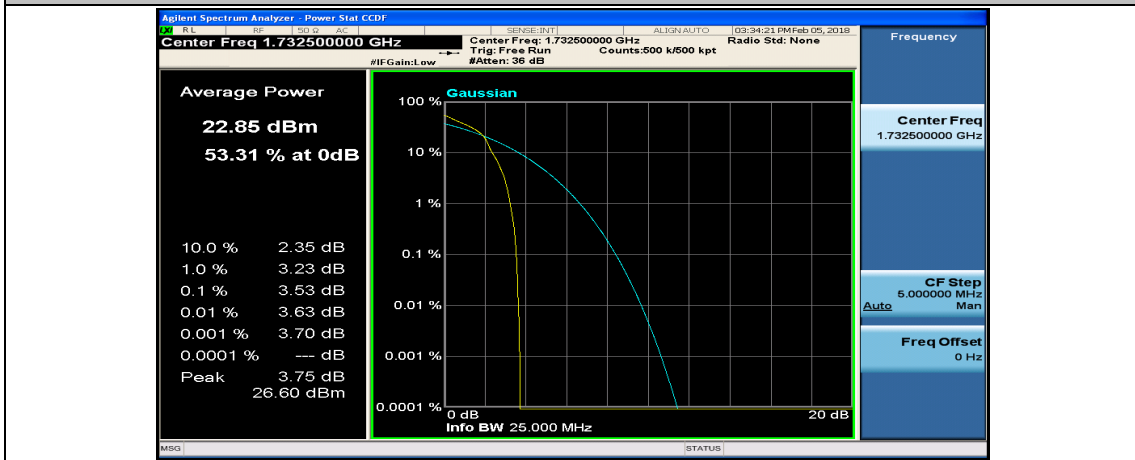

(Channel Bandwidth:15 MHz)_MCH_16QAM_1RB#0