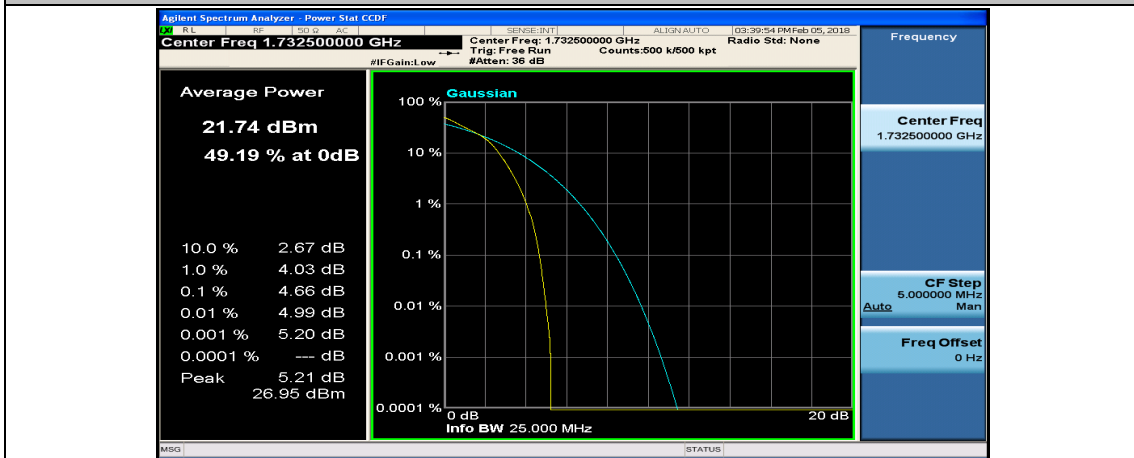

(Channel Bandwidth:20 MHz)_MCH_16QAM_50RB#0