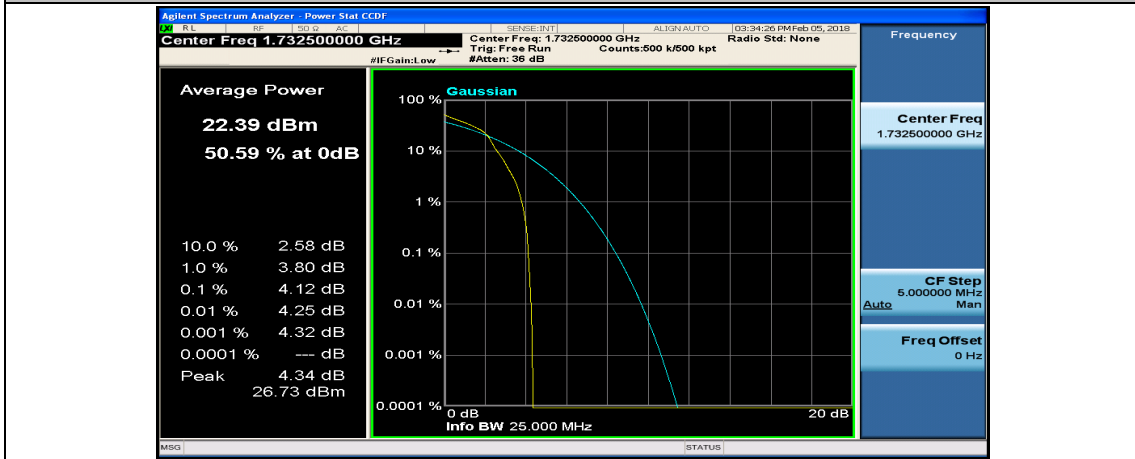

(Channel Bandwidth:15 MHz)_MCH_16QAM_1RB#37