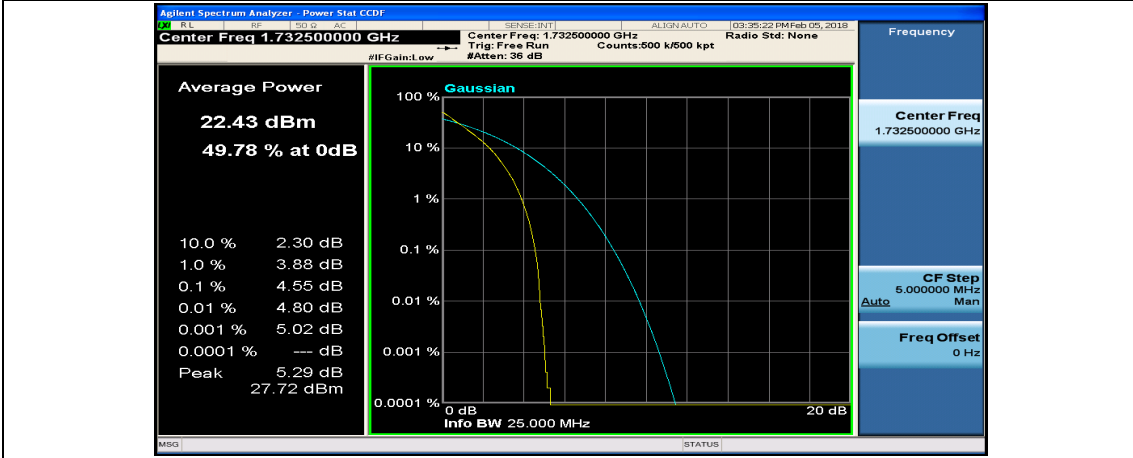

(Channel Bandwidth:15 MHz)_MCH_QPSK_75RB#0