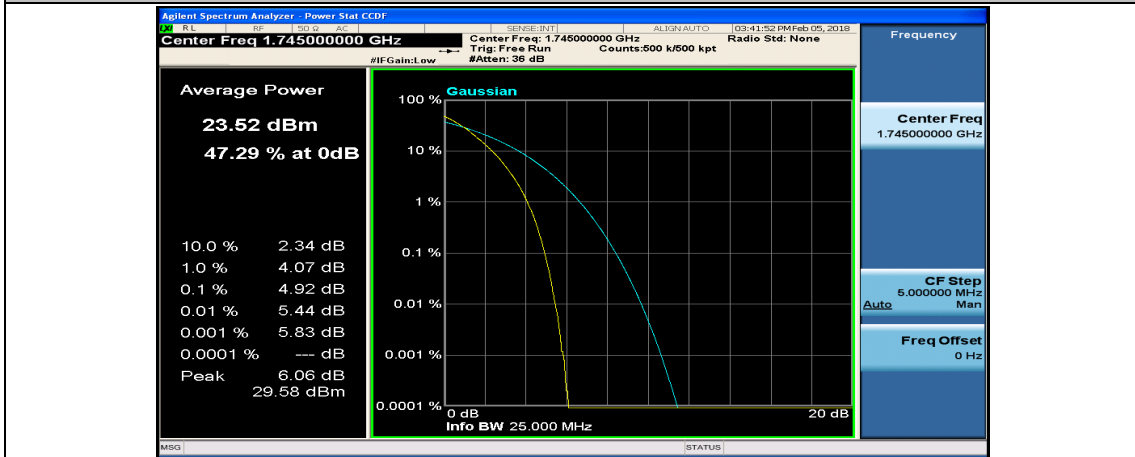

(Channel Bandwidth:20 MHz)_HCH_QPSK_100RB#0