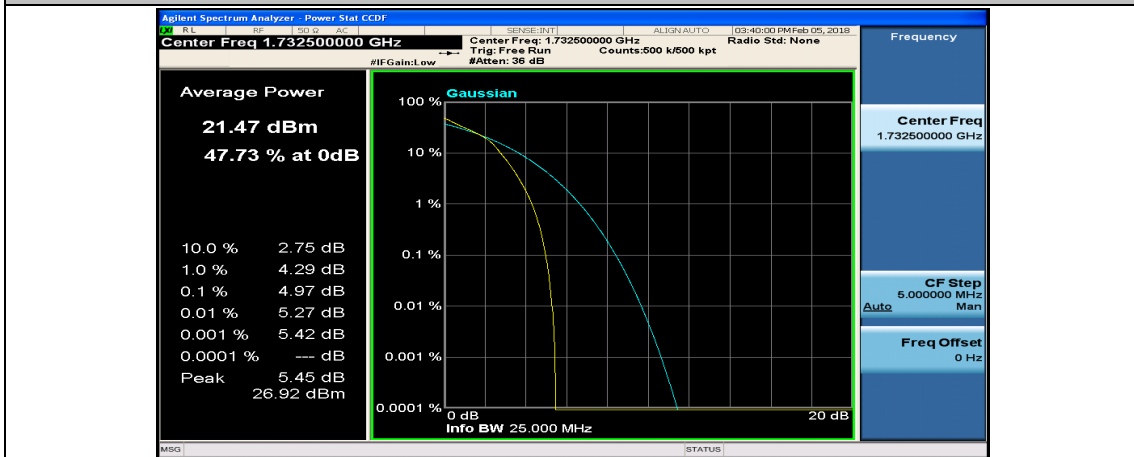

(Channel Bandwidth:20 MHz)_MCH_16QAM_1RB#49

(Channel Bandwidth:20 MHz)_MCH_16QAM_1RB#99

(Channel Bandwidth:20 MHz)_MCH_16QAM_50RB#0

(Channel Bandwidth:20 MHz)_MCH_16QAM_50RB#25

(Channel Bandwidth:20 MHz)_MCH_16QAM_50RB#50