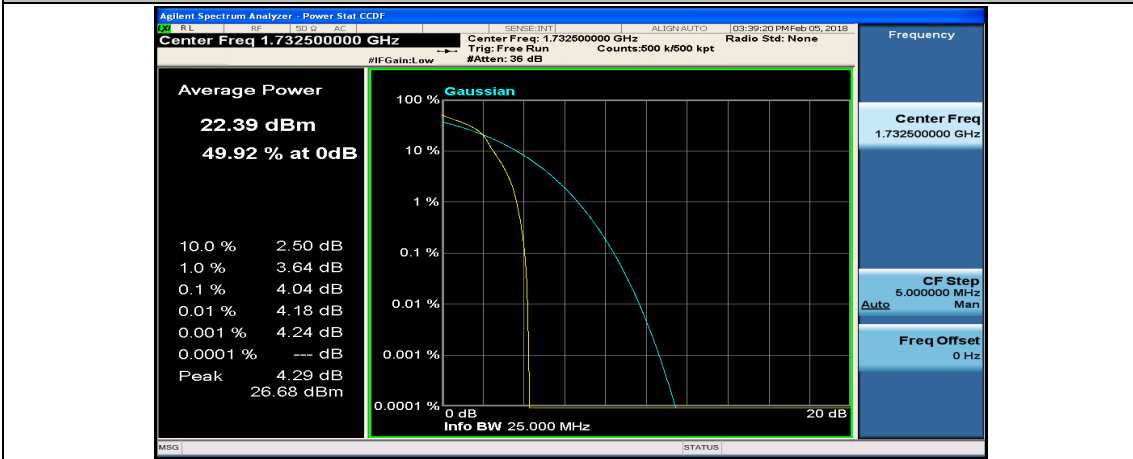

(Channel Bandwidth:20 MHz)_MCH_16QAM_1RB#49