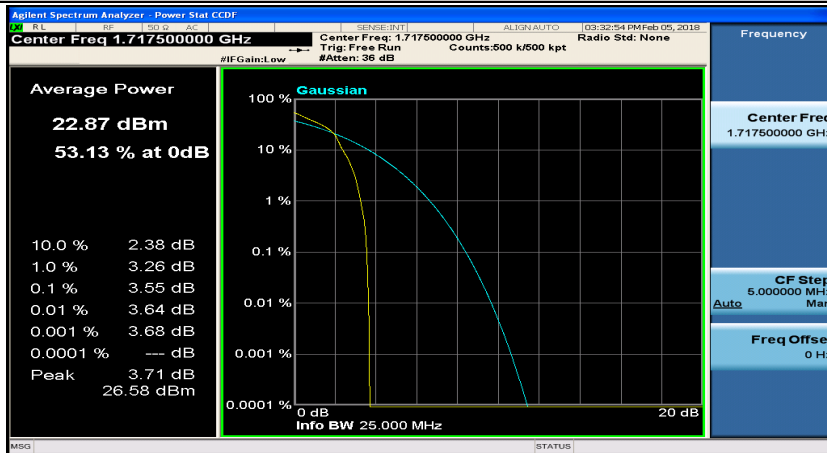

(Channel Bandwidth:15 MHz)_LCH_16QAM_1RB#74