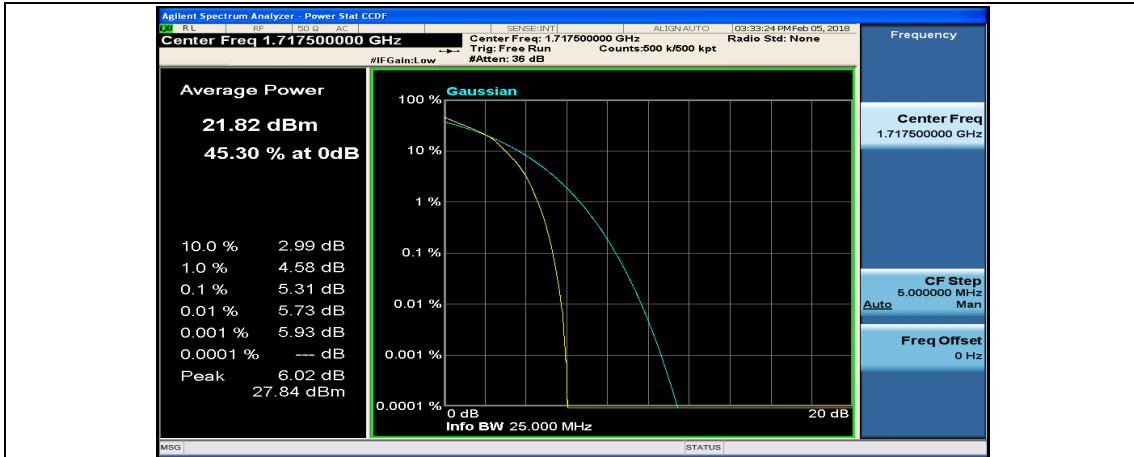

(Channel Bandwidth:15 MHz)_LCH_16QAM_37RB#0