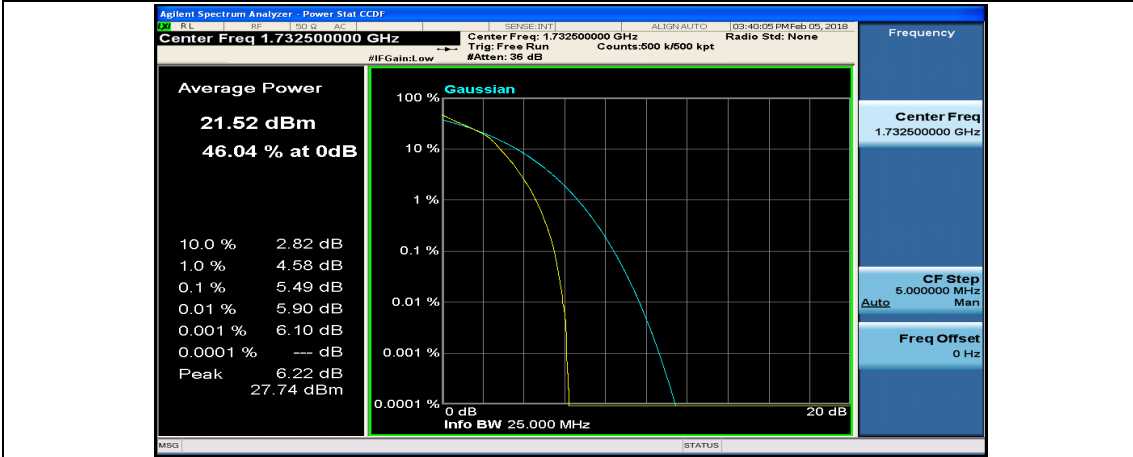

(Channel Bandwidth:20 MHz)_MCH_16QAM_1RB#49

(Channel Bandwidth:20 MHz)_MCH_16QAM_1RB#99

(Channel Bandwidth:20 MHz)_MCH_16QAM_50RB#0

(Channel Bandwidth:20 MHz)_MCH_16QAM_50RB#25

(Channel Bandwidth:20 MHz)_MCH_16QAM_50RB#50