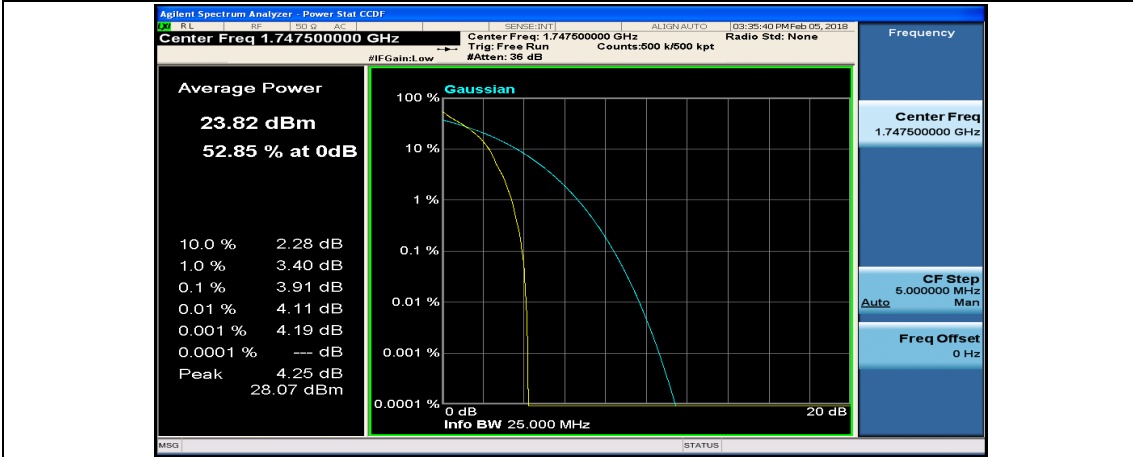

(Channel Bandwidth:15 MHz)_HCH_QPSK_1RB#0