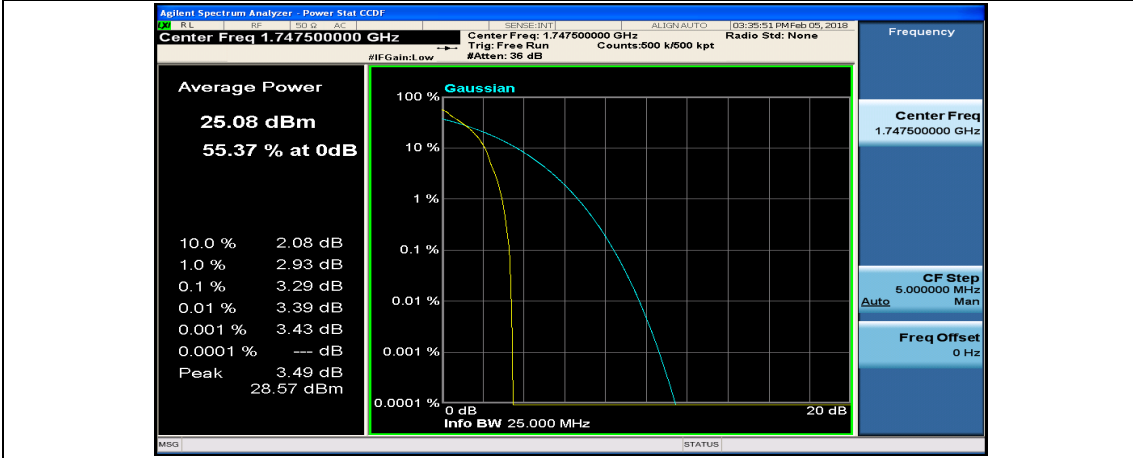

(Channel Bandwidth:15 MHz)_MCH_QPSK_37RB#38

(Channel Bandwidth:15 MHz)_MCH_QPSK_75RB#0

(Channel Bandwidth:15 MHz)_HCH_QPSK_1RB#0

(Channel Bandwidth:15 MHz)_HCH_QPSK_1RB#37

(Channel Bandwidth:15 MHz)_HCH_QPSK_1RB#74