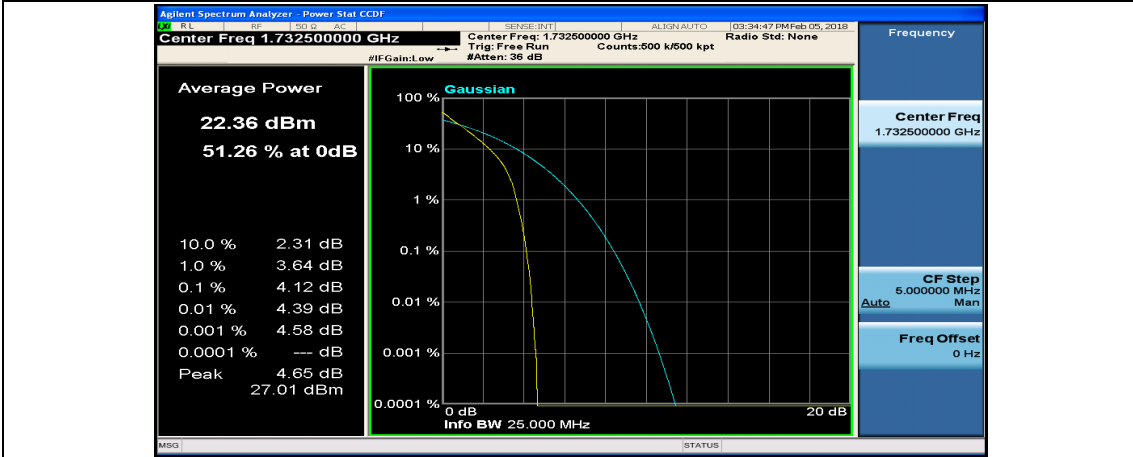

(Channel Bandwidth:15 MHz)_MCH_QPSK_1RB#0

(Channel Bandwidth:15 MHz)_MCH_QPSK_1RB#37

(Channel Bandwidth:15 MHz)_MCH_QPSK_1RB#74

(Channel Bandwidth:15 MHz)_MCH_QPSK_37RB#0

(Channel Bandwidth:15 MHz)_MCH_QPSK_37RB#18