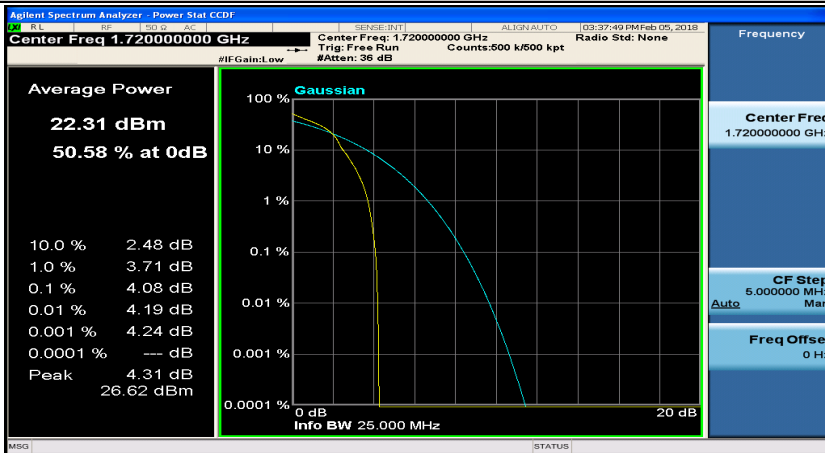

(Channel Bandwidth:20 MHz)_HCH_QPSK_50RB#50

(Channel Bandwidth:20 MHz)_HCH_QPSK_100RB#0

(Channel Bandwidth:20 MHz)_LCH_16QAM_1RB#0

(Channel Bandwidth:20 MHz)_LCH_16QAM_1RB#49

(Channel Bandwidth:20 MHz)_LCH_16QAM_1RB#99