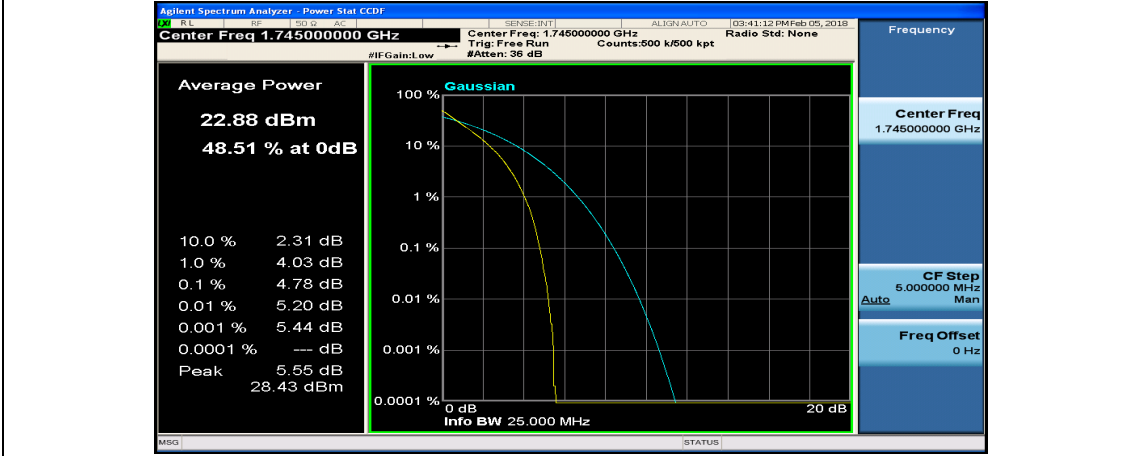

(Channel Bandwidth:20 MHz)_HCH_QPSK_1RB#0

(Channel Bandwidth:20 MHz)_HCH_QPSK_1RB#49

(Channel Bandwidth:20 MHz)_HCH_QPSK_1RB#99

(Channel Bandwidth:20 MHz)_HCH_QPSK_50RB#0

(Channel Bandwidth:20 MHz)_HCH_QPSK_50RB#25