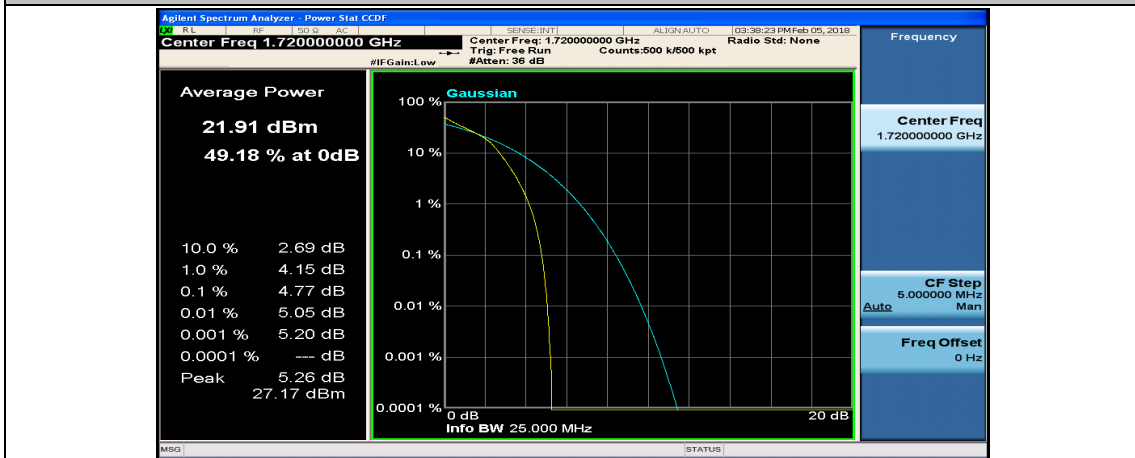

(Channel Bandwidth:20 MHz)_LCH_16QAM_50RB#25