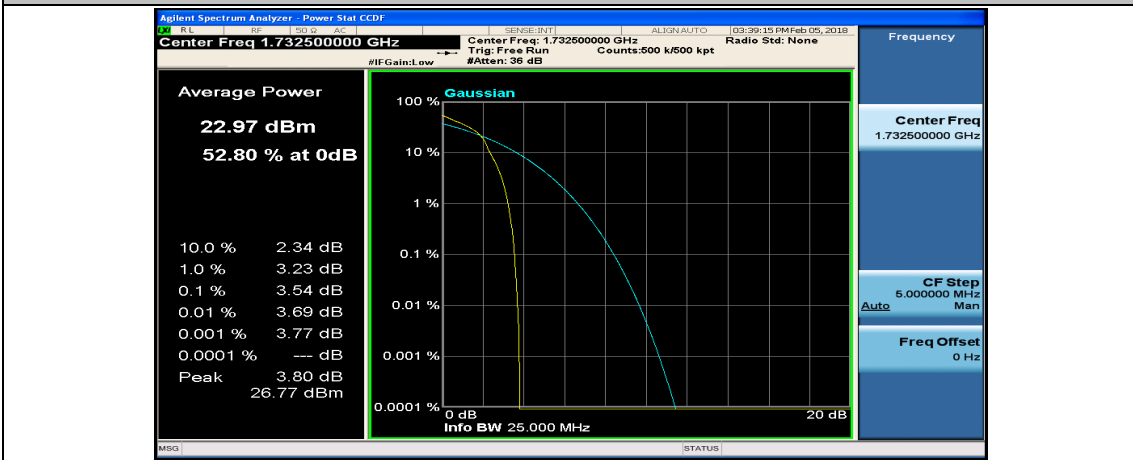

(Channel Bandwidth:20 MHz)_LCH_16QAM_50RB#0

(Channel Bandwidth:20 MHz)_LCH_16QAM_50RB#25

(Channel Bandwidth:20 MHz)_LCH_16QAM_50RB#50

(Channel Bandwidth:20 MHz)_LCH_16QAM_100RB#0

(Channel Bandwidth:20 MHz)_MCH_16QAM_1RB#0