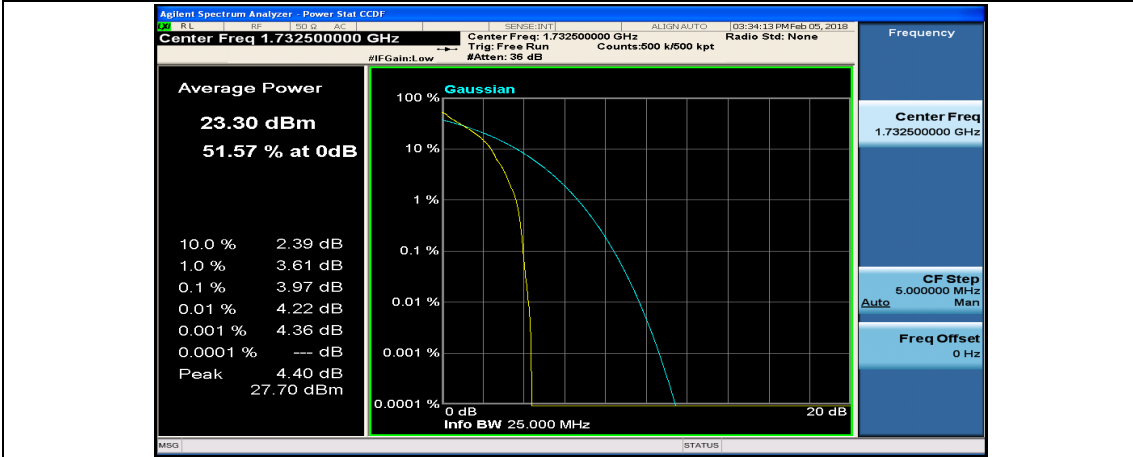

(Channel Bandwidth:15 MHz)_MCH_QPSK_1RB#74