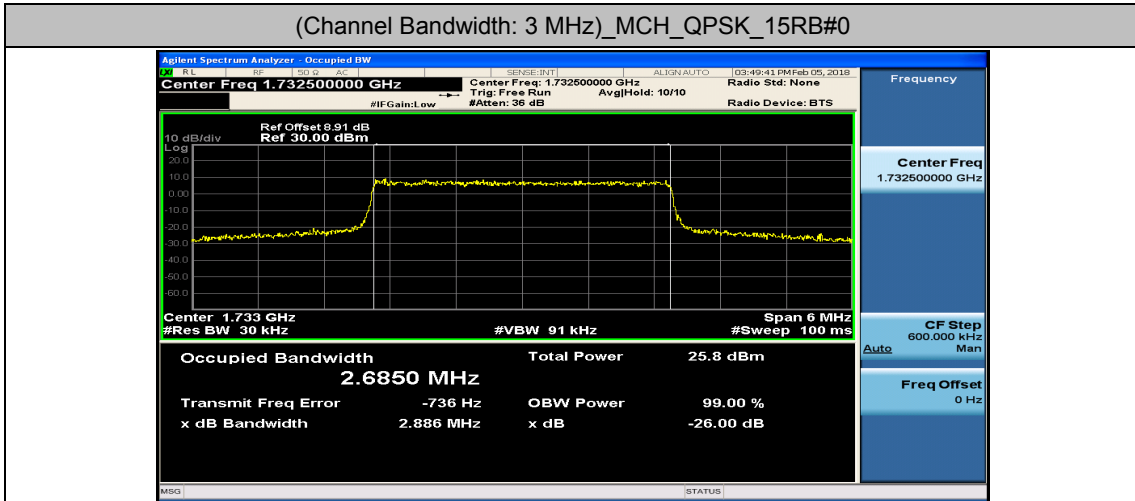

Channel Bandwidth: 20 MHz

Channel Bandwidth: 20 MHz						
Modulation	Channel	RB Configuration		Occupied Bandwidth (MHz)	26dB Bandwidth (MHz)	Verdict
		Size	Offset			
QPSK	LCH	100	0	17.811	18.62	PASS
	MCH	100	0	17.911	18.86	PASS
	HCH	100	0	17.869	18.62	PASS
16QAM	LCH	100	0	17.824	18.60	PASS
	MCH	100	0	17.910	18.72	PASS
	HCH	100	0	17.856	18.60	PASS

Test Graphs

Channel Bandwidth: 1.4 MHz

(Channel Bandwidth: 1.4 MHz)_LCH_16QAM_6RB#0

(Channel Bandwidth: 1.4 MHz)_MCH_16QAM_6RB#0

(Channel Bandwidth: 1.4 MHz)_HCH_16QAM_6RB#0

Channel Bandwidth: 3 MHz

(Channel Bandwidth: 3 MHz)_LCH_16QAM_15RB#0