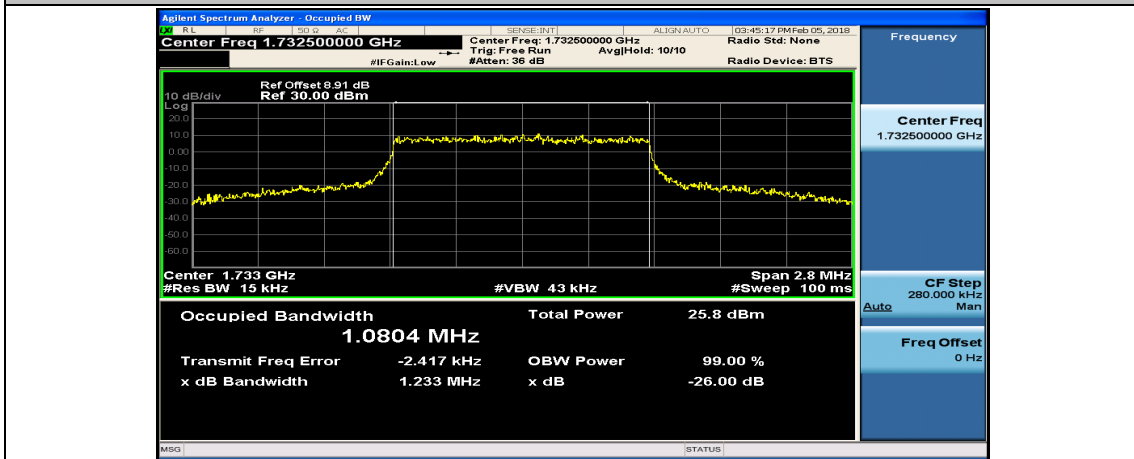

Channel Bandwidth: 20 MHz

Channel Bandwidth: 20 MHz						
Modulation	Channel	RB Configuration		Occupied Bandwidth (MHz)	26dB Bandwidth (MHz)	Verdict
		Size	Offset			
QPSK	LCH	100	0	17.811	18.62	PASS
	MCH	100	0	17.911	18.86	PASS
	HCH	100	0	17.869	18.62	PASS
16QAM	LCH	100	0	17.824	18.60	PASS
	MCH	100	0	17.910	18.72	PASS
	HCH	100	0	17.856	18.60	PASS

Test Graphs

Channel Bandwidth: 1.4 MHz

(Channel Bandwidth: 1.4 MHz)_LCH_16QAM_6RB#0

(Channel Bandwidth: 1.4 MHz)_MCH_16QAM_6RB#0

(Channel Bandwidth: 1.4 MHz)_HCH_16QAM_6RB#0

Channel Bandwidth: 3 MHz

(Channel Bandwidth: 3 MHz)_LCH_16QAM_15RB#0