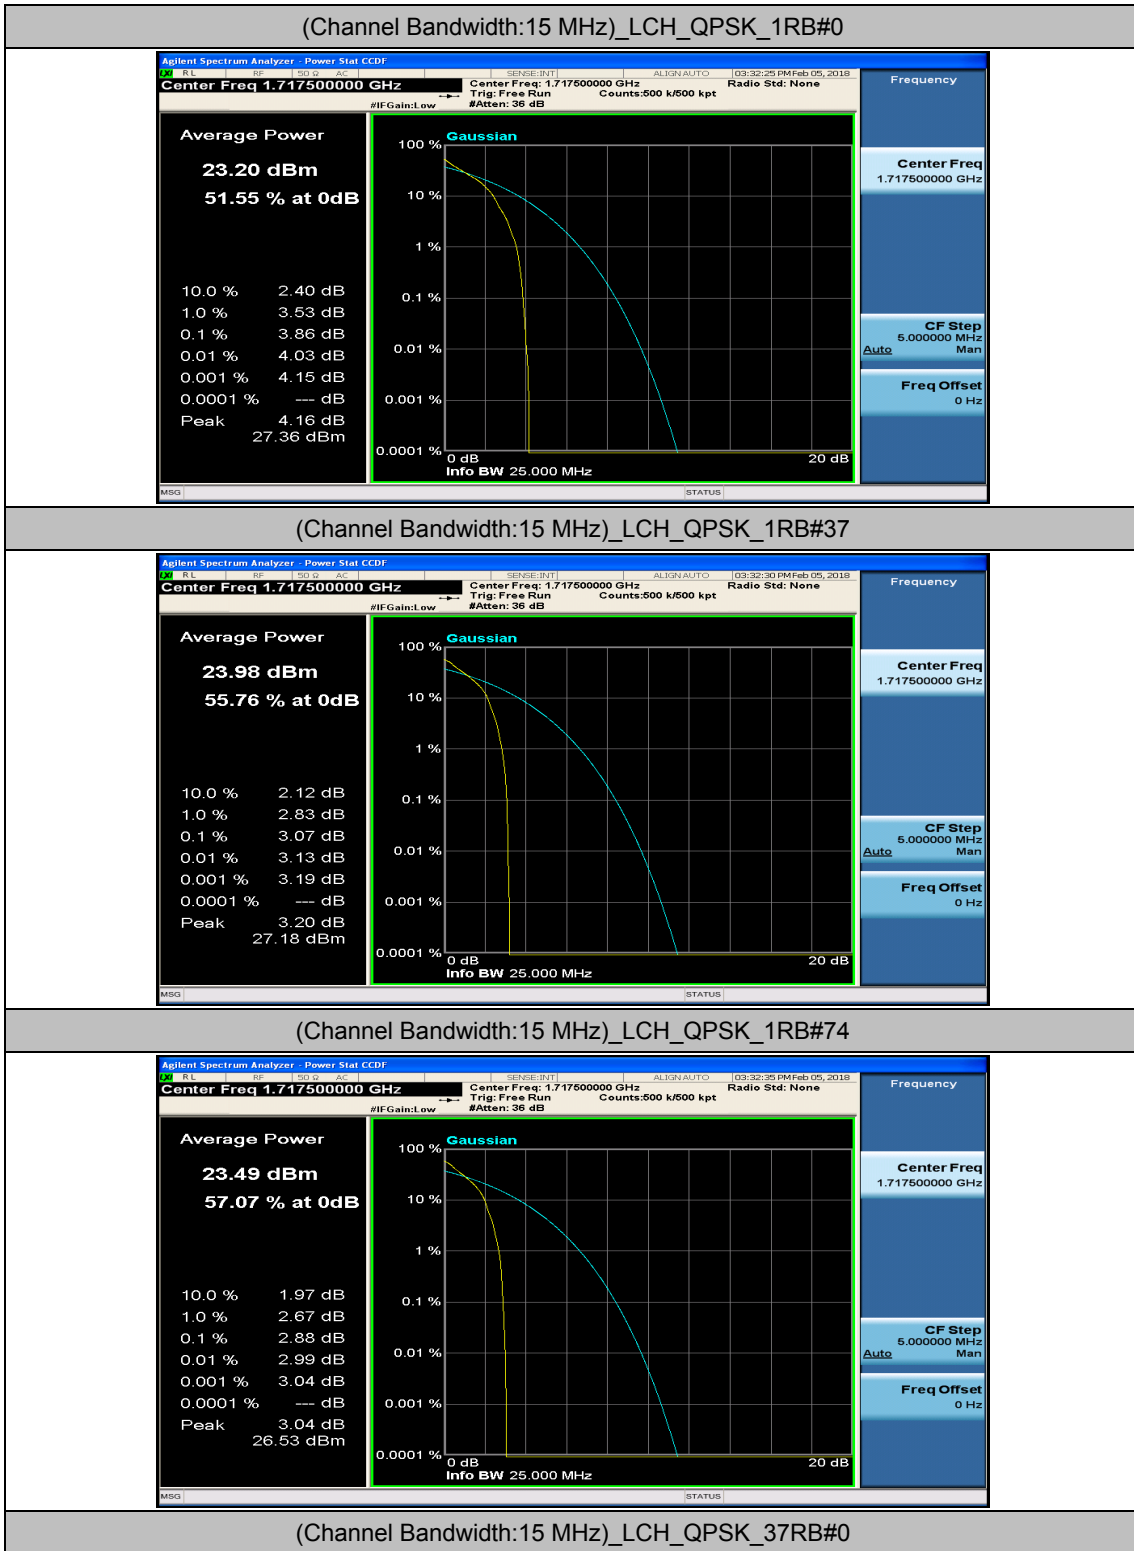

Channel Bandwidth: 15 MHz