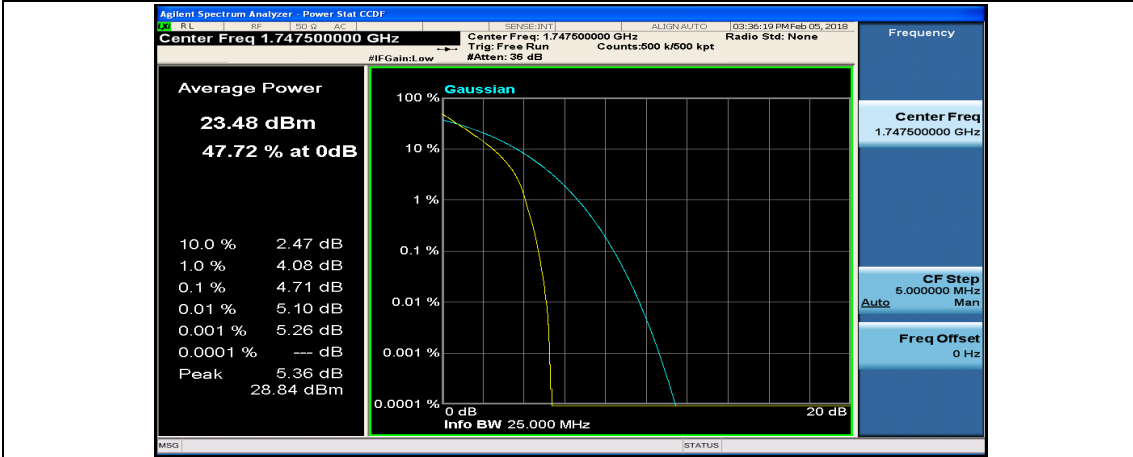

(Channel Bandwidth:15 MHz)_HCH_QPSK_37RB#0