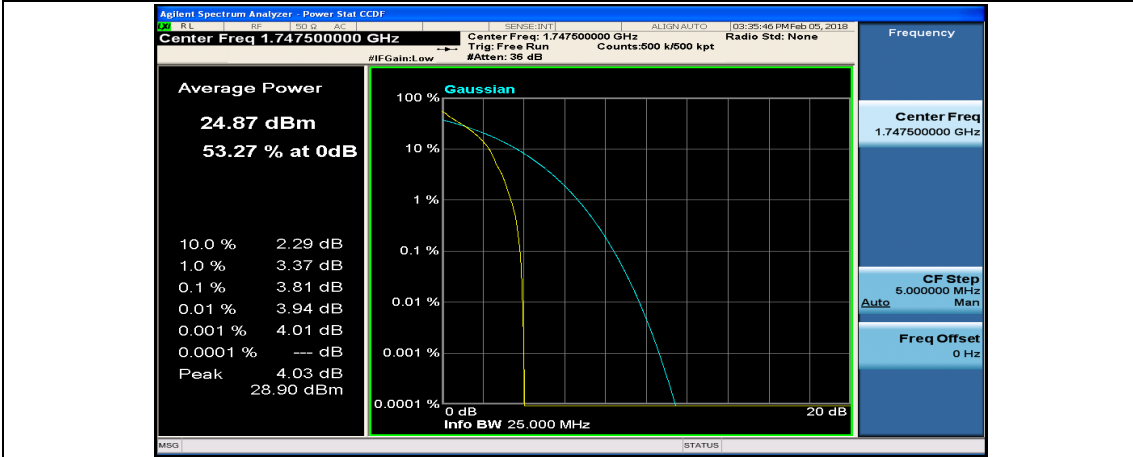

(Channel Bandwidth:15 MHz)_MCH_QPSK_37RB#38

(Channel Bandwidth:15 MHz)_MCH_QPSK_75RB#0

(Channel Bandwidth:15 MHz)_HCH_QPSK_1RB#0

(Channel Bandwidth:15 MHz)_HCH_QPSK_1RB#37

(Channel Bandwidth:15 MHz)_HCH_QPSK_1RB#74