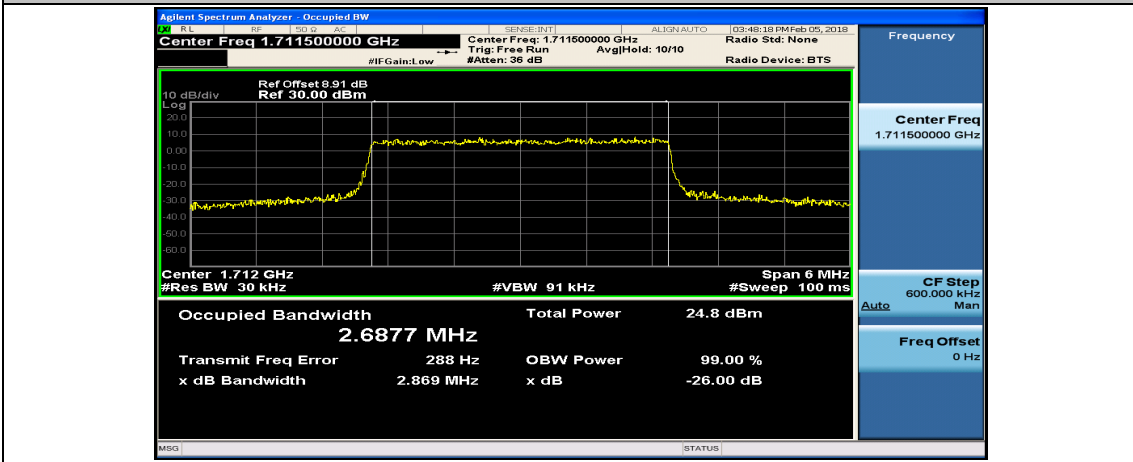

Test Graphs

Channel Bandwidth: 1.4 MHz

(Channel Bandwidth: 1.4 MHz)_LCH_16QAM_6RB#0

(Channel Bandwidth: 1.4 MHz)_MCH_16QAM_6RB#0

(Channel Bandwidth: 1.4 MHz)_HCH_16QAM_6RB#0

Channel Bandwidth: 3 MHz

(Channel Bandwidth: 3 MHz)_LCH_16QAM_15RB#0