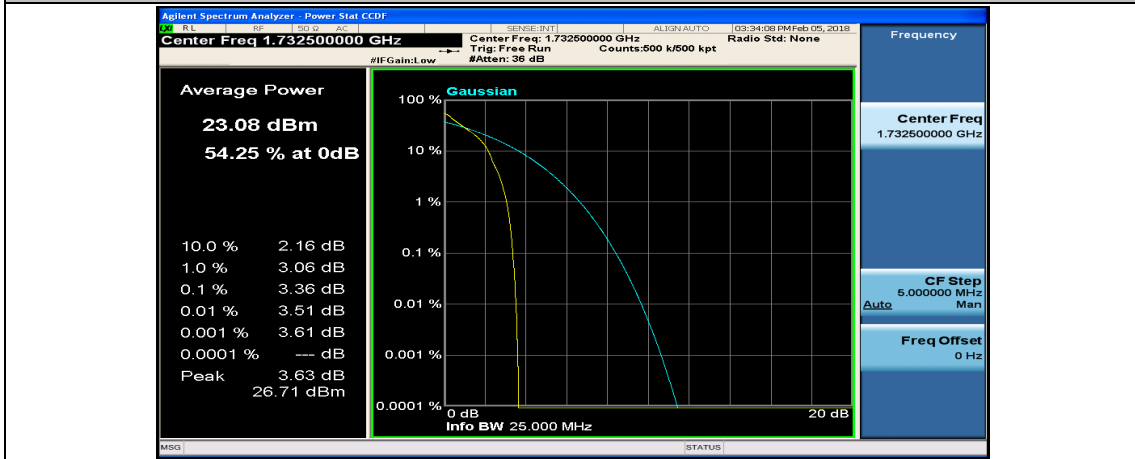

(Channel Bandwidth:15 MHz)_MCH_QPSK_1RB#37