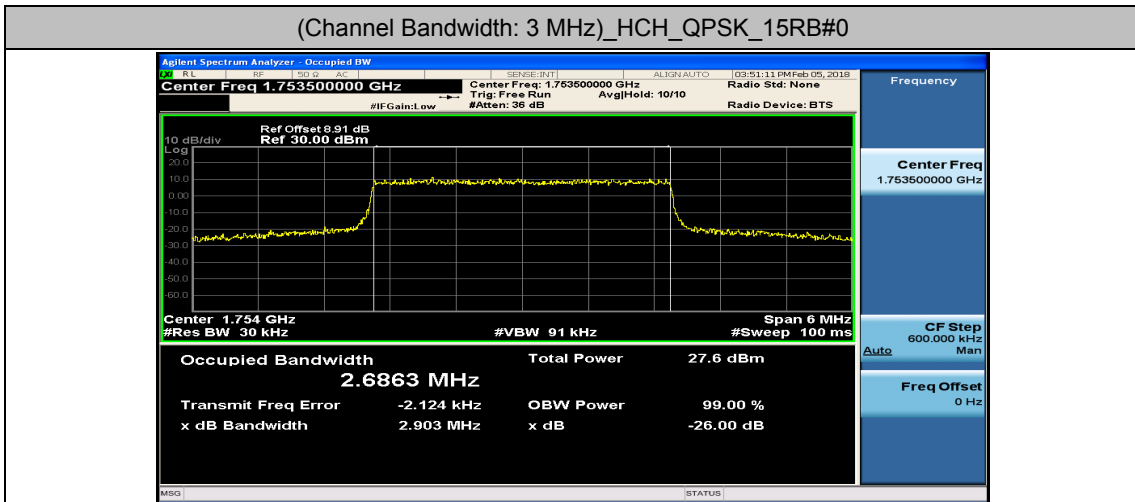

Channel Bandwidth: 20 MHz

Channel Bandwidth: 20 MHz						
Modulation	Channel	RB Configuration		Occupied Bandwidth (MHz)	26dB Bandwidth (MHz)	Verdict
		Size	Offset			
QPSK	LCH	100	0	17.811	18.62	PASS
	MCH	100	0	17.911	18.86	PASS
	HCH	100	0	17.869	18.62	PASS
16QAM	LCH	100	0	17.824	18.60	PASS
	MCH	100	0	17.910	18.72	PASS
	HCH	100	0	17.856	18.60	PASS

Test Graphs

Channel Bandwidth: 1.4 MHz

(Channel Bandwidth: 1.4 MHz)_LCH_16QAM_6RB#0

(Channel Bandwidth: 1.4 MHz)_MCH_16QAM_6RB#0

(Channel Bandwidth: 1.4 MHz)_HCH_16QAM_6RB#0

Channel Bandwidth: 3 MHz

(Channel Bandwidth: 3 MHz)_LCH_16QAM_15RB#0