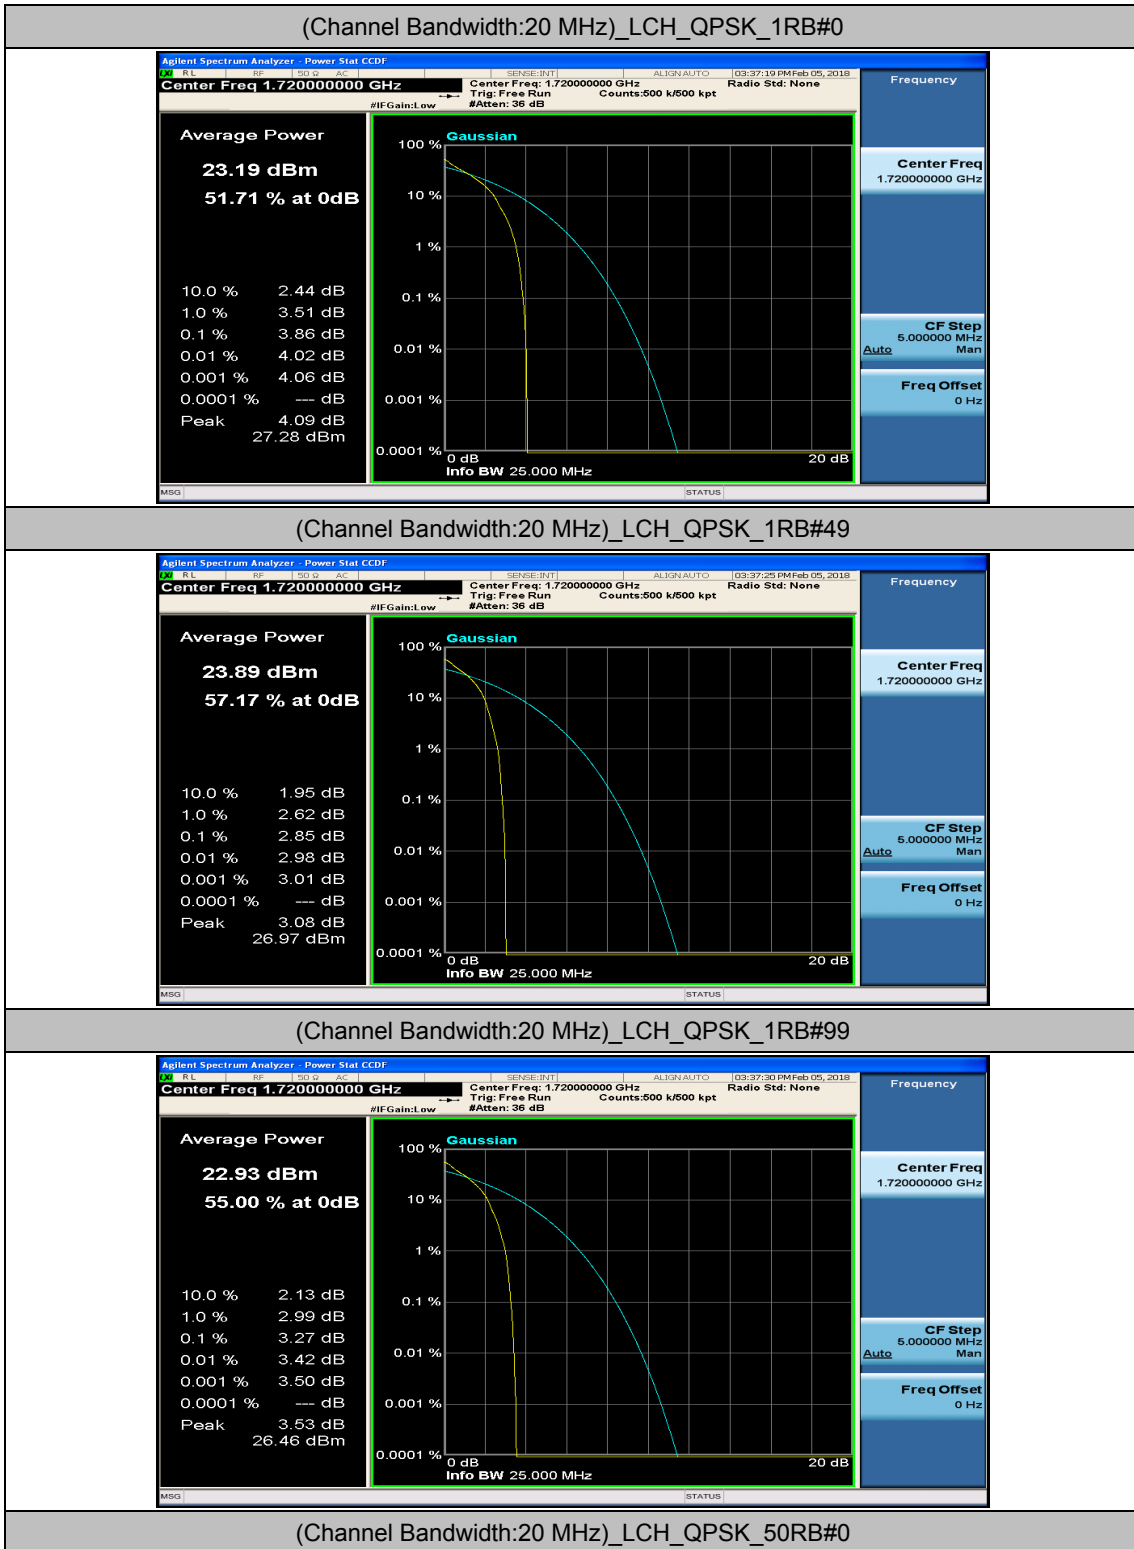

Channel Bandwidth: 20 MHz