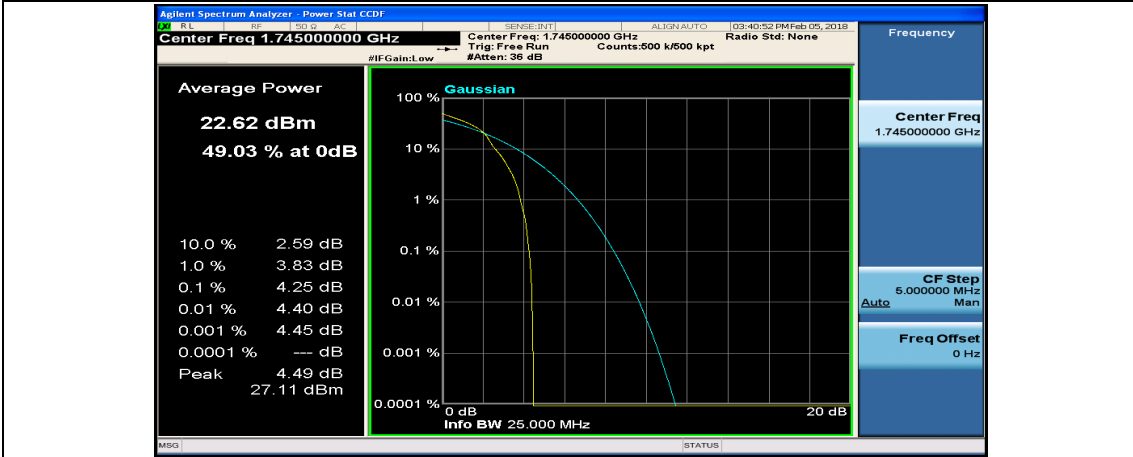

(Channel Bandwidth:20 MHz)_HCH_16QAM_1RB#0