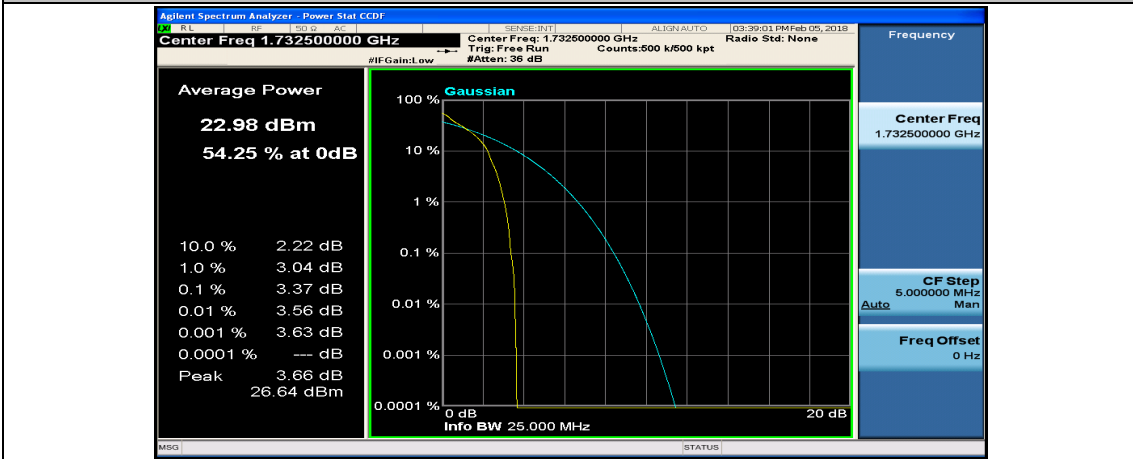

Channel Bandwidth: 20 MHz

(Channel Bandwidth:20 MHz)_LCH_QPSK_50RB#25

(Channel Bandwidth:20 MHz)_LCH_QPSK_50RB#50

(Channel Bandwidth:20 MHz)_LCH_QPSK_100RB#0

(Channel Bandwidth:20 MHz)_MCH_QPSK_1RB#0

(Channel Bandwidth:20 MHz)_MCH_QPSK_1RB#49