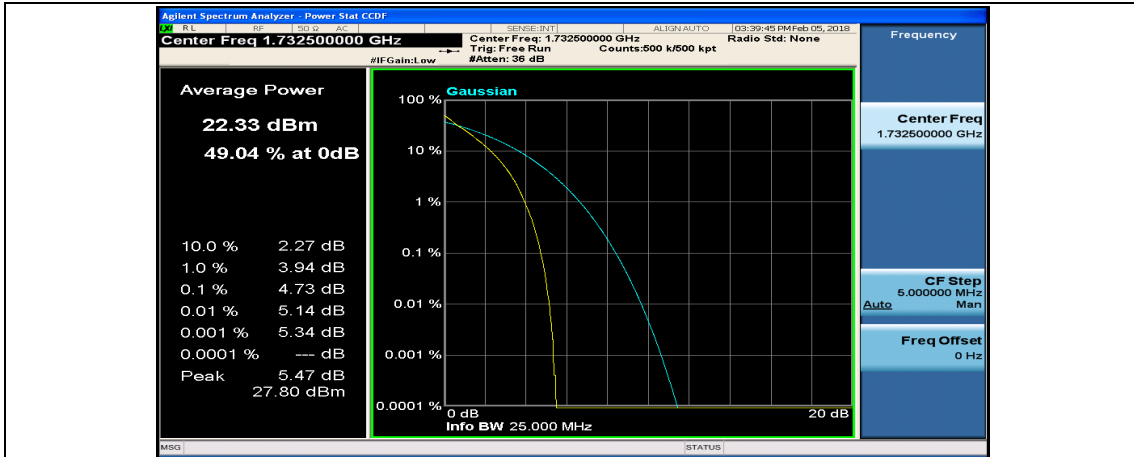

(Channel Bandwidth:20 MHz)_MCH_QPSK_1RB#99

(Channel Bandwidth:20 MHz)_MCH_QPSK_50RB#0

(Channel Bandwidth:20 MHz)_MCH_QPSK_50RB#25

(Channel Bandwidth:20 MHz)_MCH_QPSK_50RB#50

(Channel Bandwidth:20 MHz)_MCH_QPSK_100RB#0