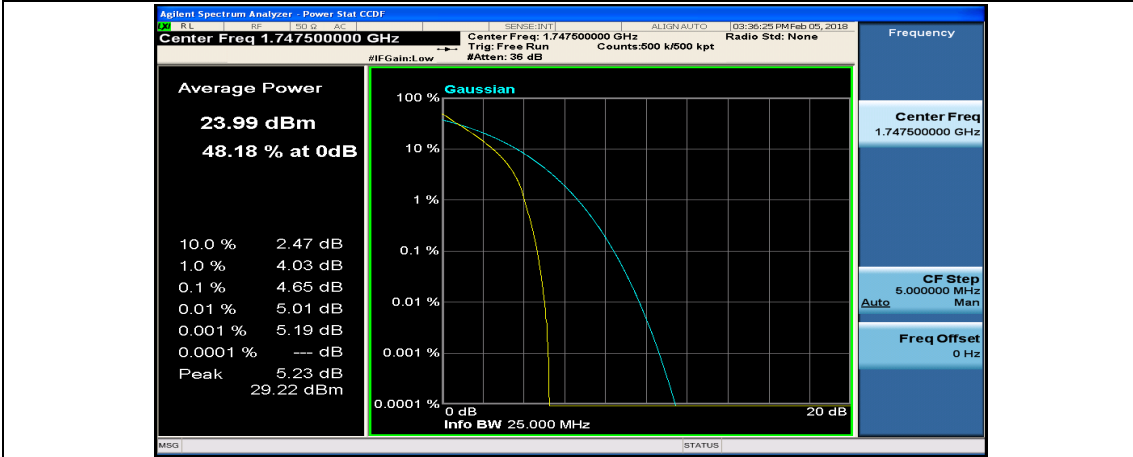

(Channel Bandwidth:15 MHz)_HCH_QPSK_37RB#18