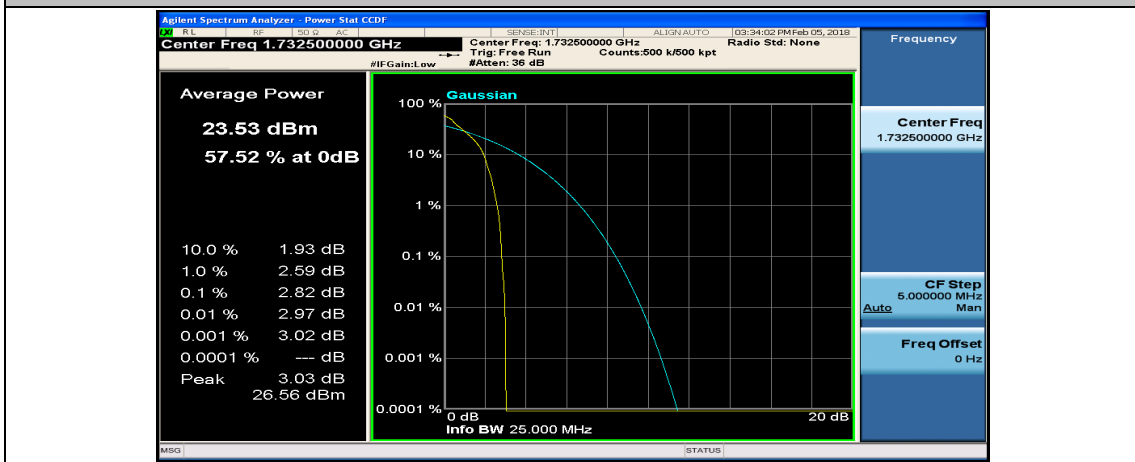

(Channel Bandwidth:15 MHz)_MCH_QPSK_1RB#0