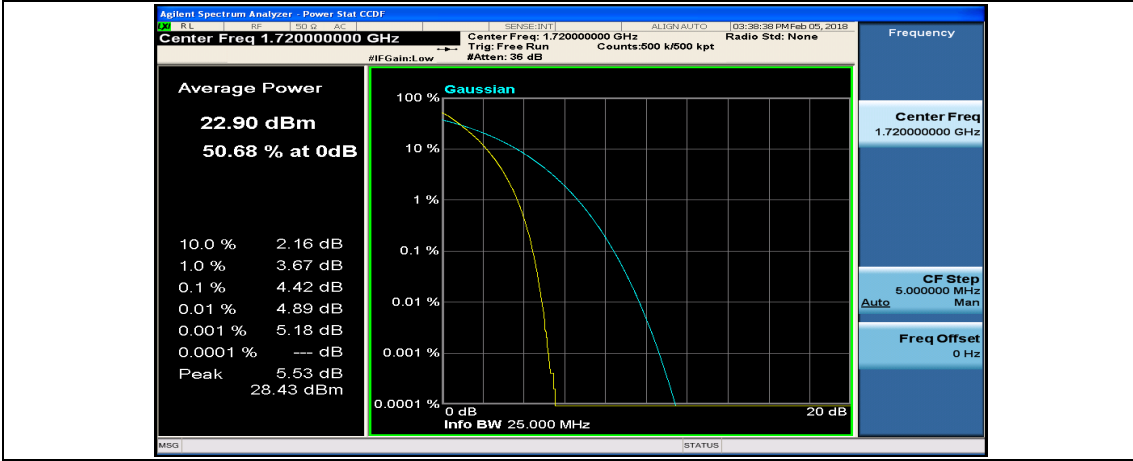

Channel Bandwidth: 20 MHz

(Channel Bandwidth:20 MHz)_LCH_QPSK_50RB#25

(Channel Bandwidth:20 MHz)_LCH_QPSK_50RB#50

(Channel Bandwidth:20 MHz)_LCH_QPSK_100RB#0

(Channel Bandwidth:20 MHz)_MCH_QPSK_1RB#0

(Channel Bandwidth:20 MHz)_MCH_QPSK_1RB#49