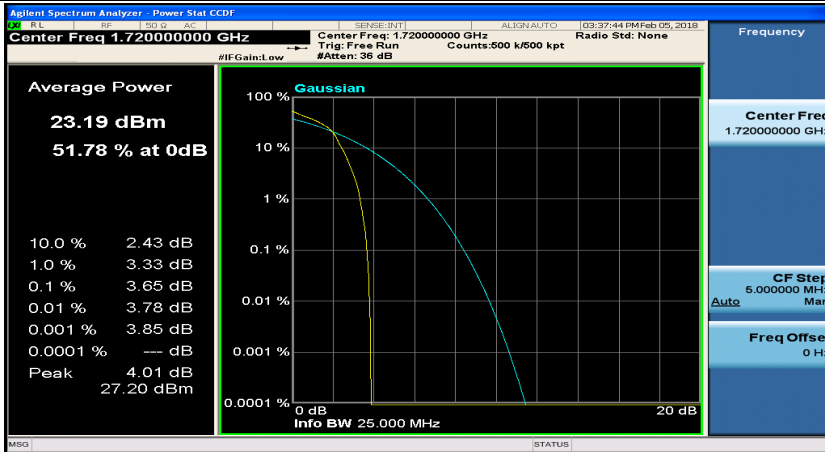

(Channel Bandwidth:20 MHz)_HCH_QPSK_50RB#50

(Channel Bandwidth:20 MHz)_HCH_QPSK_100RB#0

(Channel Bandwidth:20 MHz)_LCH_16QAM_1RB#0

(Channel Bandwidth:20 MHz)_LCH_16QAM_1RB#49

(Channel Bandwidth:20 MHz)_LCH_16QAM_1RB#99