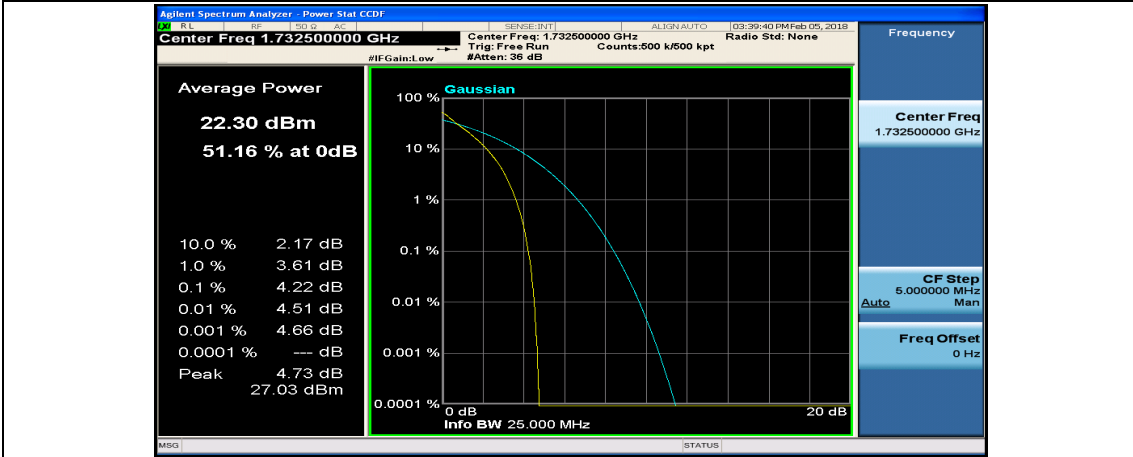

(Channel Bandwidth:20 MHz)_MCH_QPSK_50RB#25