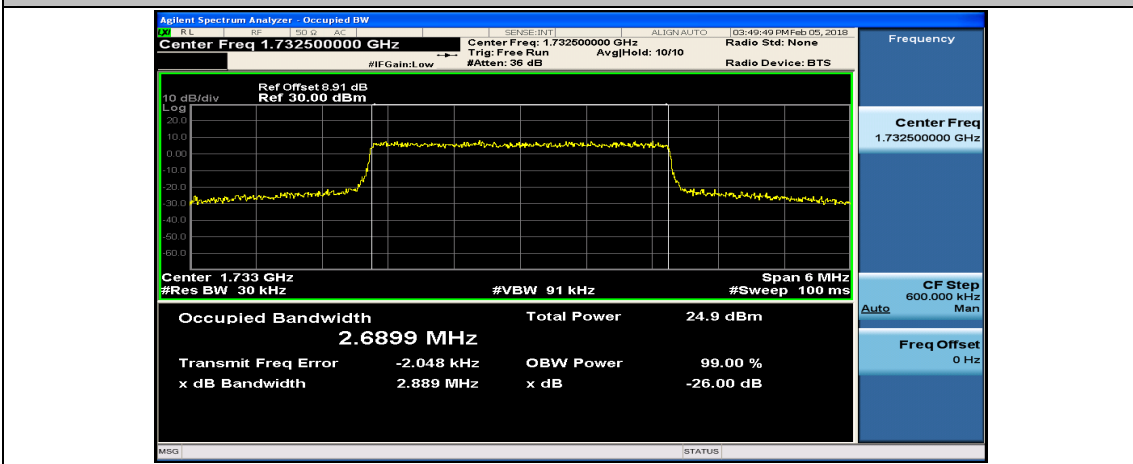

(Channel Bandwidth: 3 MHz)_MCH_16QAM_15RB#0