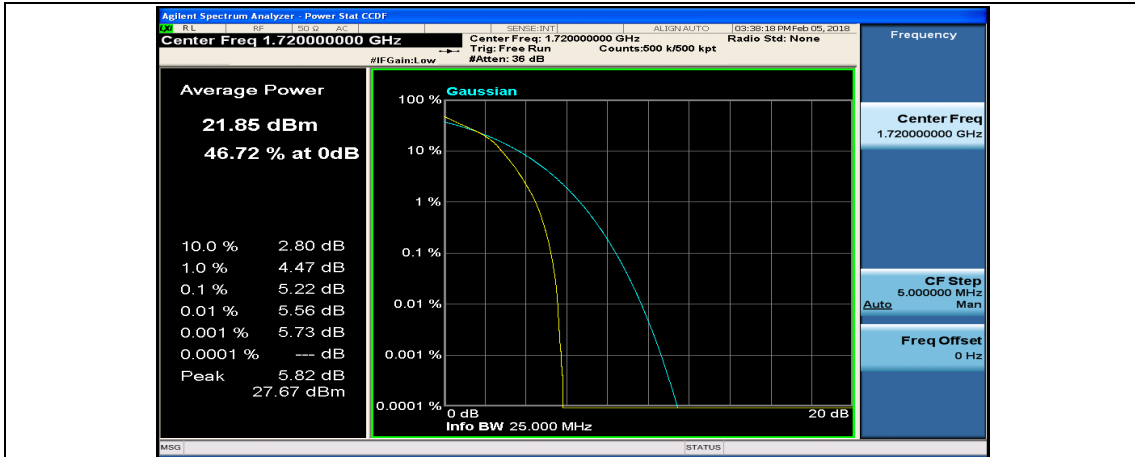

(Channel Bandwidth:20 MHz)_LCH_16QAM_50RB#0