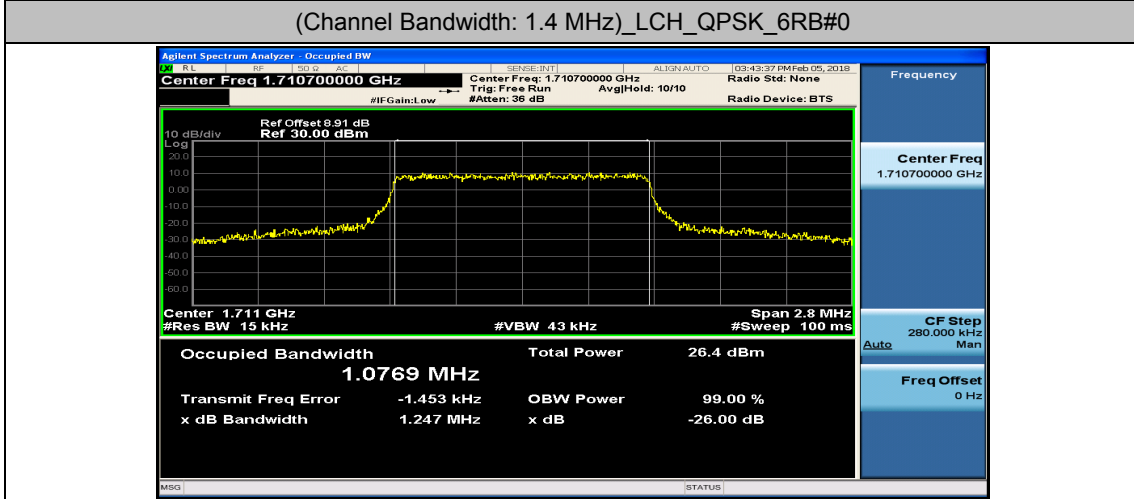

Test Graphs

Channel Bandwidth: 1.4 MHz