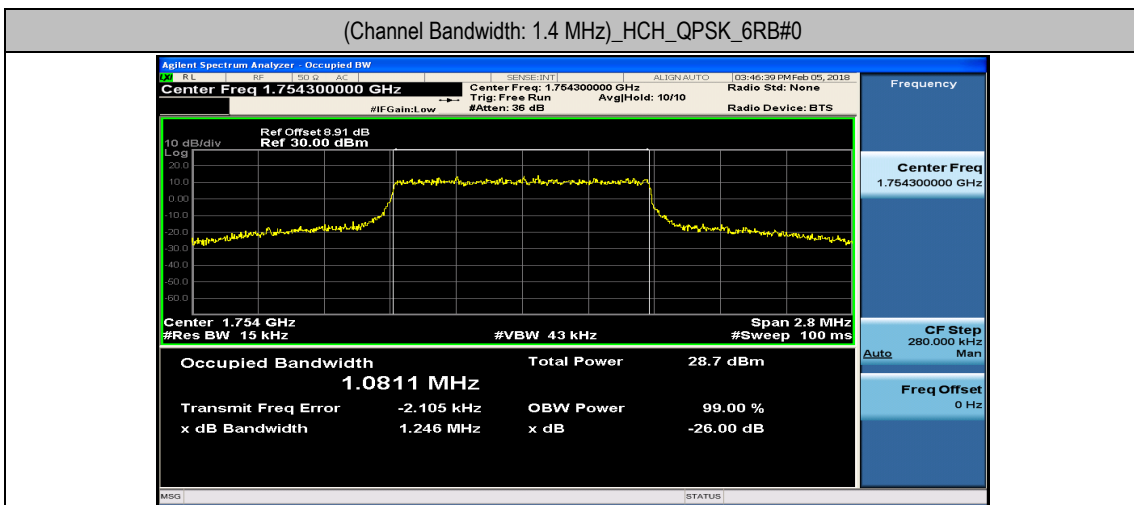

Test Graphs

Channel Bandwidth: 1.4 MHz