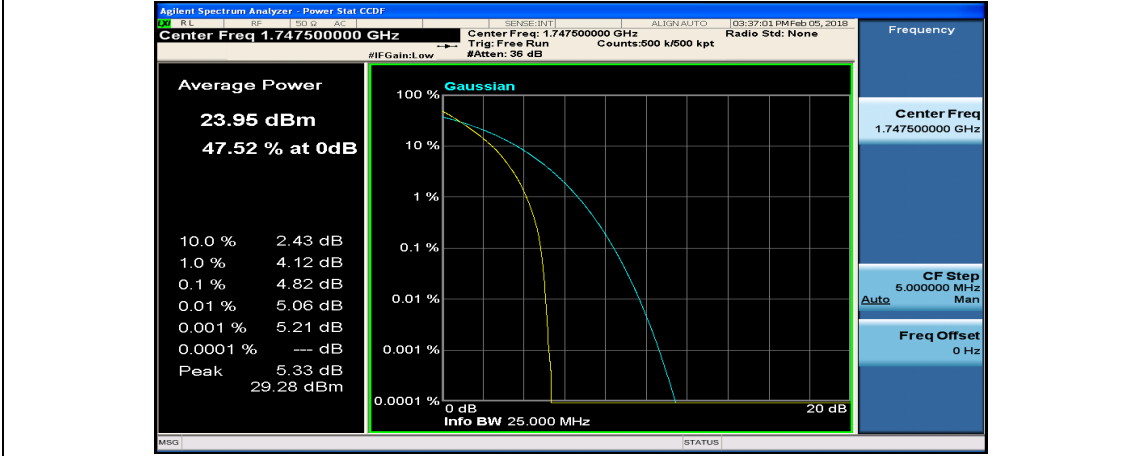

(Channel Bandwidth:15 MHz)_HCH_QPSK_37RB#0

(Channel Bandwidth:15 MHz)_HCH_QPSK_37RB#18

(Channel Bandwidth: 15 MHz)_HCH_QPSK_37RB#38

(Channel Bandwidth: 15 MHz)_HCH_QPSK_75RB#0

(Channel Bandwidth:15 MHz)_LCH_16QAM_1RB#0