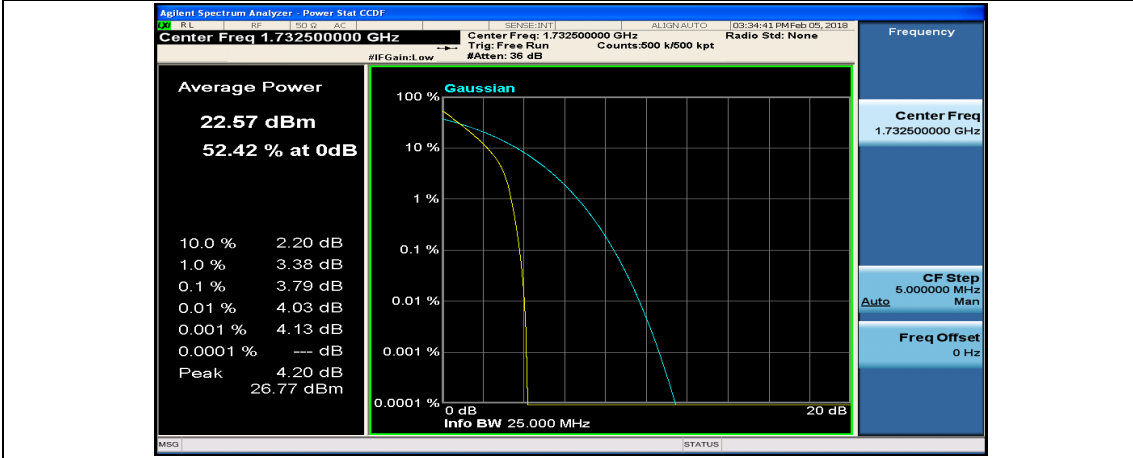

(Channel Bandwidth:15 MHz)_MCH_QPSK_1RB#0

(Channel Bandwidth:15 MHz)_MCH_QPSK_1RB#37

(Channel Bandwidth:15 MHz)_MCH_QPSK_1RB#74

(Channel Bandwidth:15 MHz)_MCH_QPSK_37RB#0

(Channel Bandwidth:15 MHz)_MCH_QPSK_37RB#18