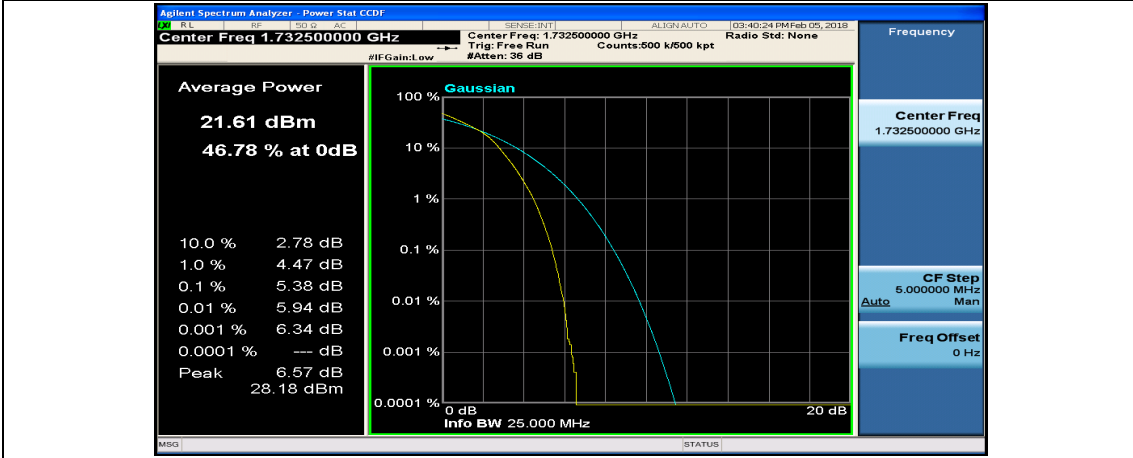

(Channel Bandwidth:20 MHz)_MCH_16QAM_100RB#0