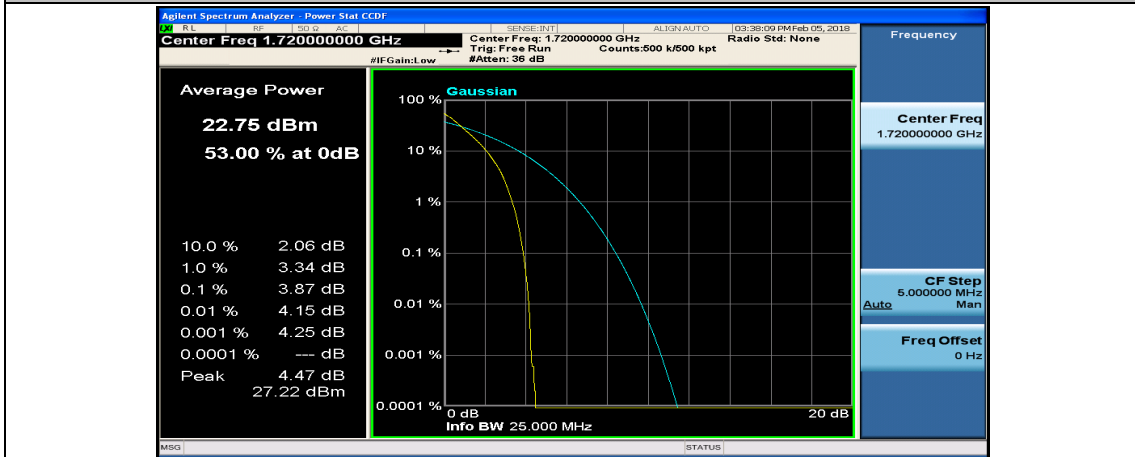

Channel Bandwidth: 20 MHz

(Channel Bandwidth:20 MHz)_LCH_QPSK_50RB#25

(Channel Bandwidth:20 MHz)_LCH_QPSK_50RB#50

(Channel Bandwidth:20 MHz)_LCH_QPSK_100RB#0

(Channel Bandwidth:20 MHz)_MCH_QPSK_1RB#0

(Channel Bandwidth:20 MHz)_MCH_QPSK_1RB#49