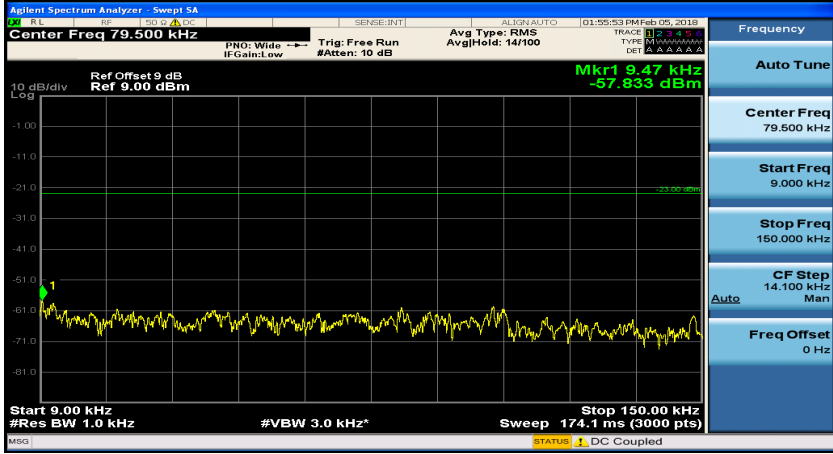

Frequency
Auto Tune
Center Freq 79.500 kHz
Start Freq 9.000 kHz
Stop Freq 150.000 kHz
CF Step 14.100 kHz Man
Freq Offset 0 Hz

Frequency
Auto Tune
Center Freq 15.075000 MHz
Start Freq 150.000 kHz
Stop Freq 30.000000 MHz
CF Step 2.995000 MHz Man
Freq Offset 0 Hz

Frequency
Auto Tune
Center Freq 13.015000000 GHz
Start Freq 30.000000 MHz
Stop Freq 26.000000000 GHz
CF Step 2.597000000 GHz Auto Man
Freq Offset 0 Hz

(Channel Bandwidth: 5 MHz)_HCH_QPSK_1RB#12

(Channel Bandwidth: 5 MHz)_LCH_16QAM_1RB#0