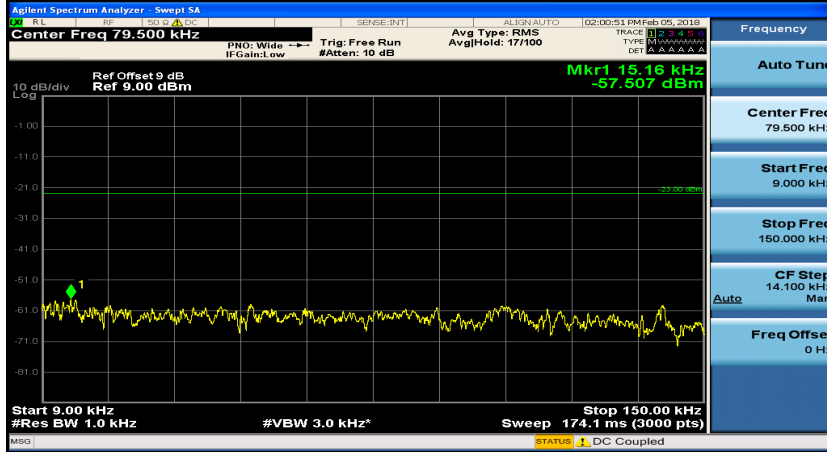

Frequency
Auto Tune
Center Freq 13.015000000 GHz
Start Freq 30.000000 MHz
Stop Freq 26.000000000 GHz
CF Step 2.597000000 GHz Auto Man
Freq Offset 0 Hz

(Channel Bandwidth: 5 MHz)_HCH_QPSK_1RB#12

(Channel Bandwidth: 5 MHz)_LCH_16QAM_1RB#0

(Channel Bandwidth: 5 MHz)_LCH_16QAM_1RB#12

(Channel Bandwidth: 5 MHz)_LCH_16QAM_1RB#24

(Channel Bandwidth: 5 MHz)_MCH_16QAM_1RB#0

(Channel Bandwidth: 5 MHz)_MCH_16QAM_1RB#12

(Channel Bandwidth: 5 MHz)_HCH_16QAM_1RB#0