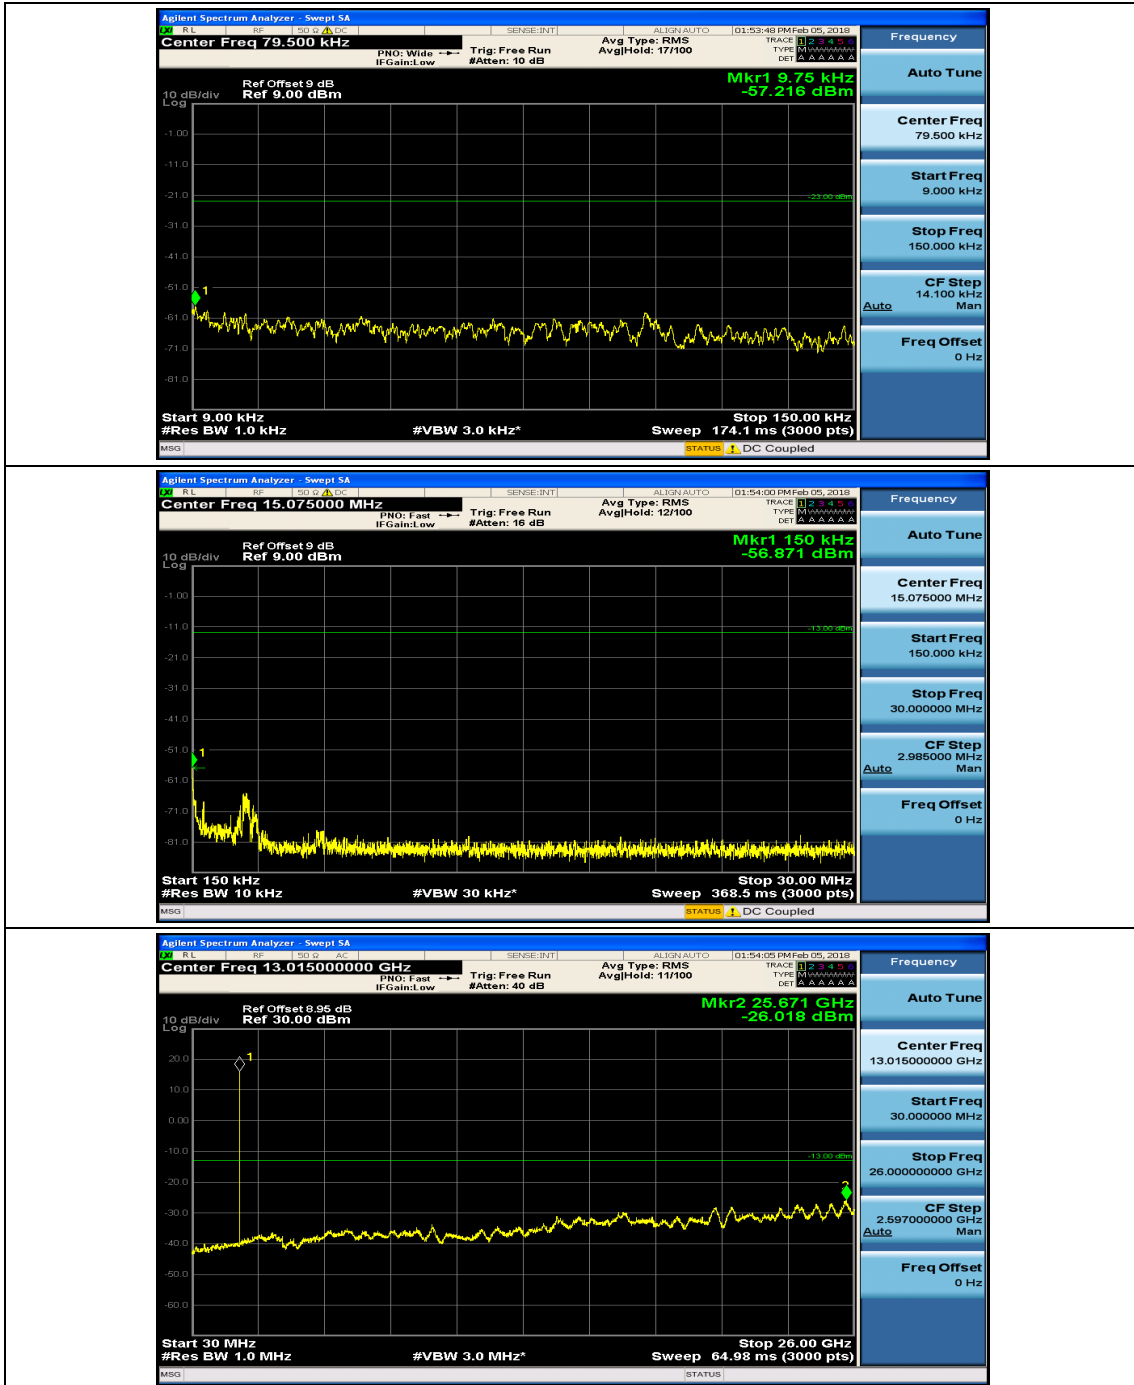

(Channel Bandwidth: 3 MHz)_HCH_16QAM_1RB#0

(Channel Bandwidth: 3 MHz)_HCH_16QAM_1RB#7

Channel Bandwidth: 5 MHz

(Channel Bandwidth: 5 MHz)_MCH_QPSK_1RB#0

(Channel Bandwidth: 5 MHz)_MCH_QPSK_1RB#12

(Channel Bandwidth: 5 MHz)_HCH_QPSK_1RB#0

Frequency
Auto Tune
Center Freq 79.500 kHz
Start Freq 9.000 kHz
Stop Freq 150.000 kHz
CF Step 14.100 kHz Man
Freq Offset 0 Hz

Frequency
Auto Tune
Center Freq 15.075000 MHz
Start Freq 150.000 kHz
Stop Freq 30.000000 MHz
CF Step 2.995000 MHz Man
Freq Offset 0 Hz

Frequency
Auto Tune
Center Freq 13.015000000 GHz
Start Freq 30.000000 MHz
Stop Freq 26.000000000 GHz
CF Step 2.597000000 GHz Auto Man
Freq Offset 0 Hz

(Channel Bandwidth: 5 MHz)_HCH_QPSK_1RB#12

(Channel Bandwidth: 5 MHz)_LCH_16QAM_1RB#0