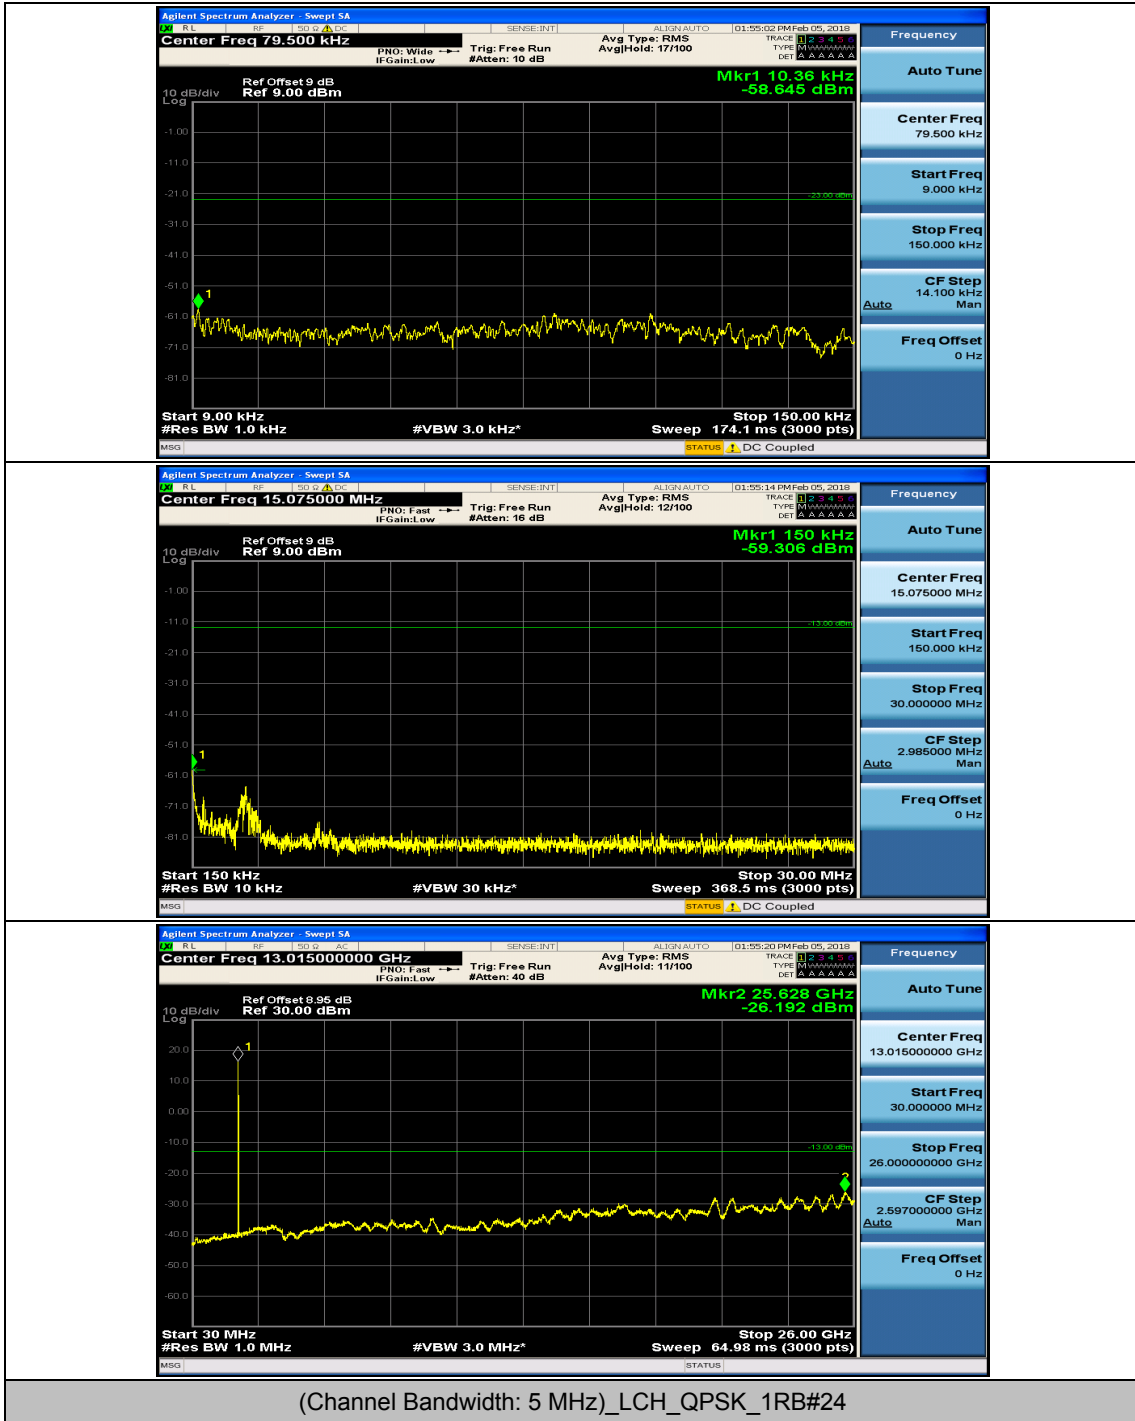

(Channel Bandwidth: 3 MHz)_HCH_16QAM_1RB#0

(Channel Bandwidth: 3 MHz)_HCH_16QAM_1RB#7

Channel Bandwidth: 5 MHz

(Channel Bandwidth: 5 MHz)_MCH_QPSK_1RB#0

(Channel Bandwidth: 5 MHz)_MCH_QPSK_1RB#12

(Channel Bandwidth: 5 MHz)_HCH_QPSK_1RB#0

Frequency
Auto Tune
Center Freq 79.500 kHz
Start Freq 9.000 kHz
Stop Freq 150.000 kHz
CF Step 14.100 kHz Man
Freq Offset 0 Hz

Frequency
Auto Tune
Center Freq 15.075000 MHz
Start Freq 150.000 kHz
Stop Freq 30.000000 MHz
CF Step 2.995000 MHz Man
Freq Offset 0 Hz

Frequency
Auto Tune
Center Freq 13.015000000 GHz
Start Freq 30.000000 MHz
Stop Freq 26.000000000 GHz
CF Step 2.597000000 GHz Auto Man
Freq Offset 0 Hz

(Channel Bandwidth: 5 MHz)_HCH_QPSK_1RB#12

(Channel Bandwidth: 5 MHz)_LCH_16QAM_1RB#0