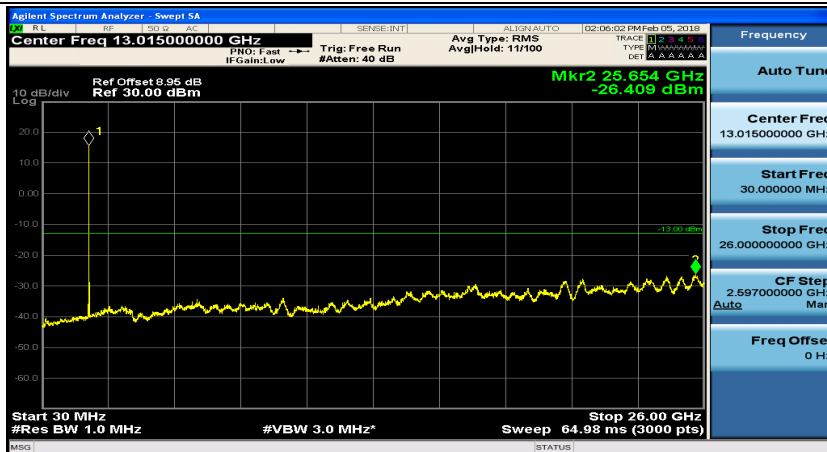

Channel Bandwidth: 10 MHz_MCH_16QAM_1RB#0

Channel Bandwidth: 10 MHz_MCH_16QAM_1RB#24