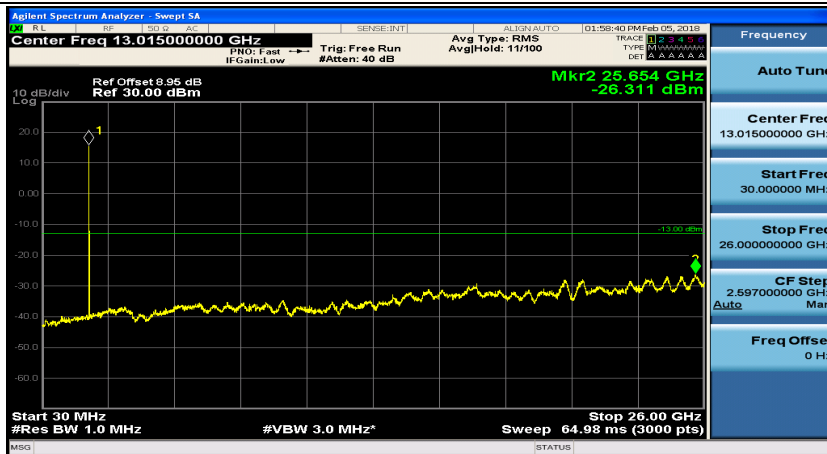

(Channel Bandwidth: 5 MHz)_MCH_16QAM_1RB#0

(Channel Bandwidth: 5 MHz)_MCH_16QAM_1RB#12