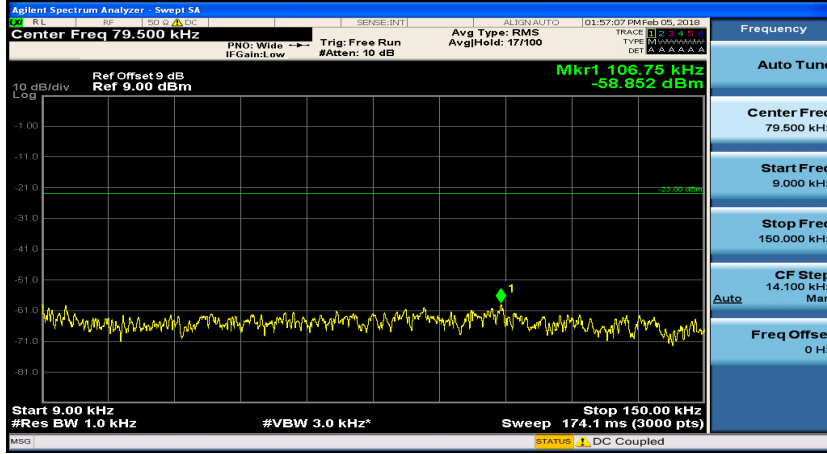

(Channel Bandwidth: 3 MHz)_HCH_16QAM_1RB#0

(Channel Bandwidth: 3 MHz)_HCH_16QAM_1RB#7

Channel Bandwidth: 5 MHz

(Channel Bandwidth: 5 MHz)_MCH_QPSK_1RB#0

(Channel Bandwidth: 5 MHz)_MCH_QPSK_1RB#12

(Channel Bandwidth: 5 MHz)_HCH_QPSK_1RB#0

Frequency
Auto Tune
Center Freq 79.500 kHz
Start Freq 9.000 kHz
Stop Freq 150.000 kHz
CF Step 14.100 kHz Man
Freq Offset 0 Hz

Frequency
Auto Tune
Center Freq 15.075000 MHz
Start Freq 150.000 kHz
Stop Freq 30.000000 MHz
CF Step 2.995000 MHz Man
Freq Offset 0 Hz

Frequency
Auto Tune
Center Freq 13.015000000 GHz
Start Freq 30.000000 MHz
Stop Freq 26.000000000 GHz
CF Step 2.597000000 GHz Auto Man
Freq Offset 0 Hz

(Channel Bandwidth: 5 MHz)_HCH_QPSK_1RB#12

(Channel Bandwidth: 5 MHz)_LCH_16QAM_1RB#0