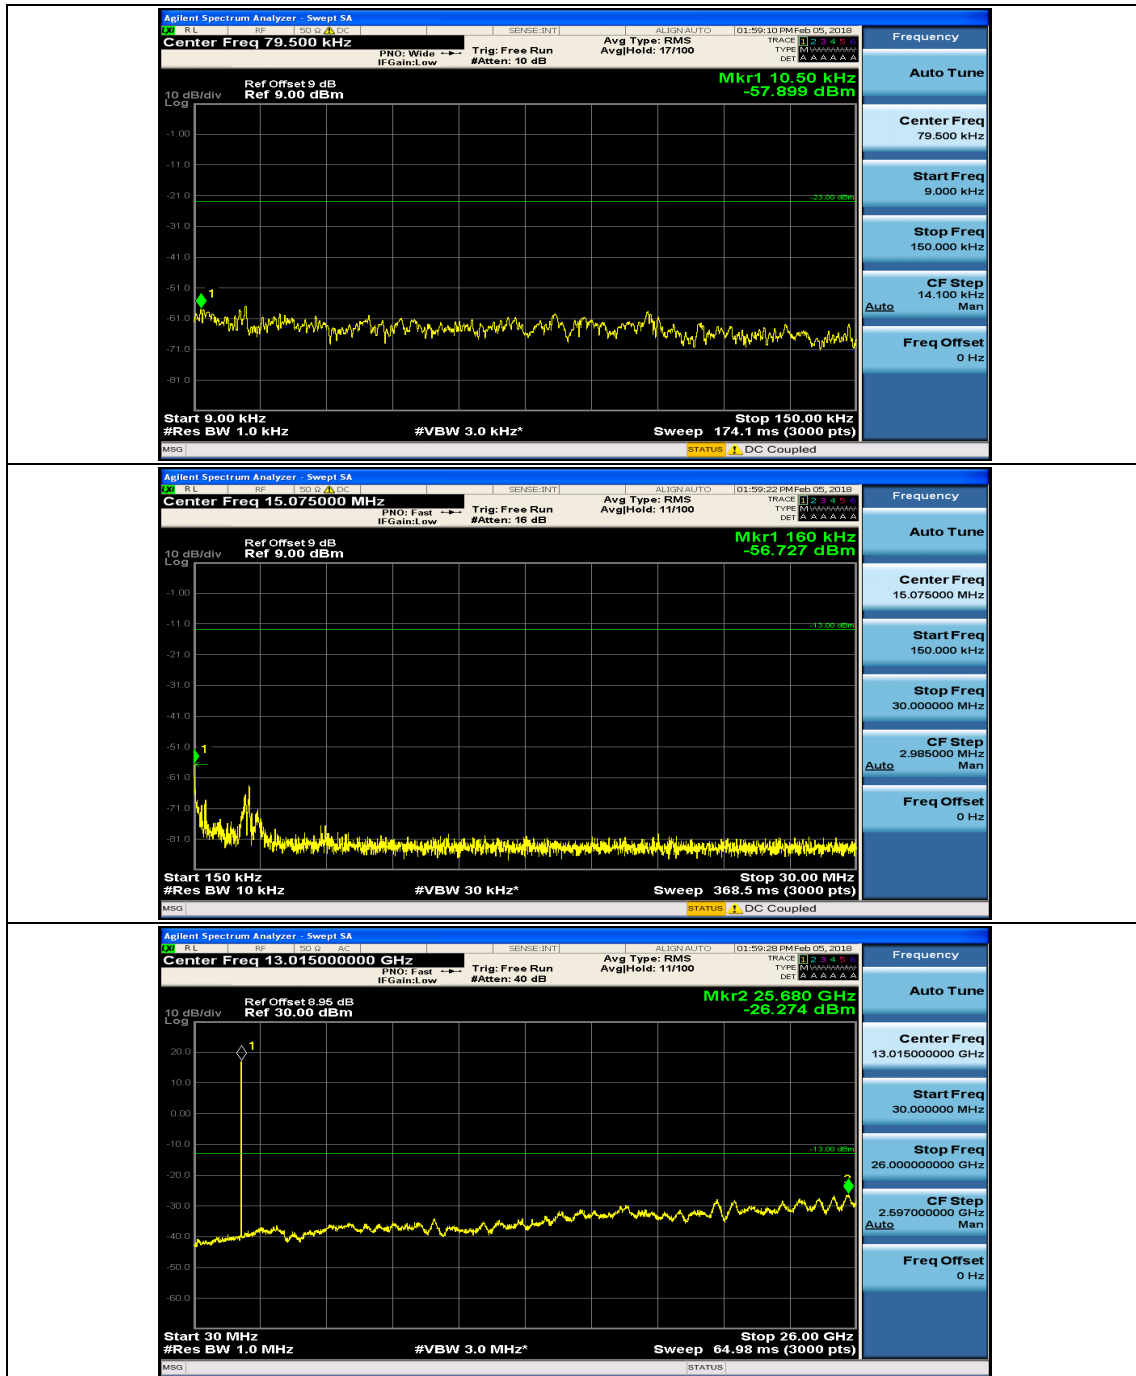

Frequency
Auto Tune
Center Freq 13.015000000 GHz
Start Freq 30.000000 MHz
Stop Freq 26.000000000 GHz
CF Step 2.597000000 GHz Auto Man
Freq Offset 0 Hz

(Channel Bandwidth: 5 MHz)_HCH_QPSK_1RB#12

(Channel Bandwidth: 5 MHz)_LCH_16QAM_1RB#0

(Channel Bandwidth: 5 MHz)_LCH_16QAM_1RB#12

(Channel Bandwidth: 5 MHz)_LCH_16QAM_1RB#24

(Channel Bandwidth: 5 MHz)_MCH_16QAM_1RB#0

(Channel Bandwidth: 5 MHz)_MCH_16QAM_1RB#12

(Channel Bandwidth: 5 MHz)_HCH_16QAM_1RB#0

(Channel Bandwidth: 5 MHz)_HCH_16QAM_1RB#12

Channel Bandwidth: 10 MHz

Channel Bandwidth: 10 MHz_MCH_QPSK_1RB#0

Channel Bandwidth: 10 MHz_MCH_QPSK_1RB#24

Channel Bandwidth: 10 MHz_LCH_16QAM_1RB#0

Channel Bandwidth: 10 MHz_LCH_16QAM_1RB#24