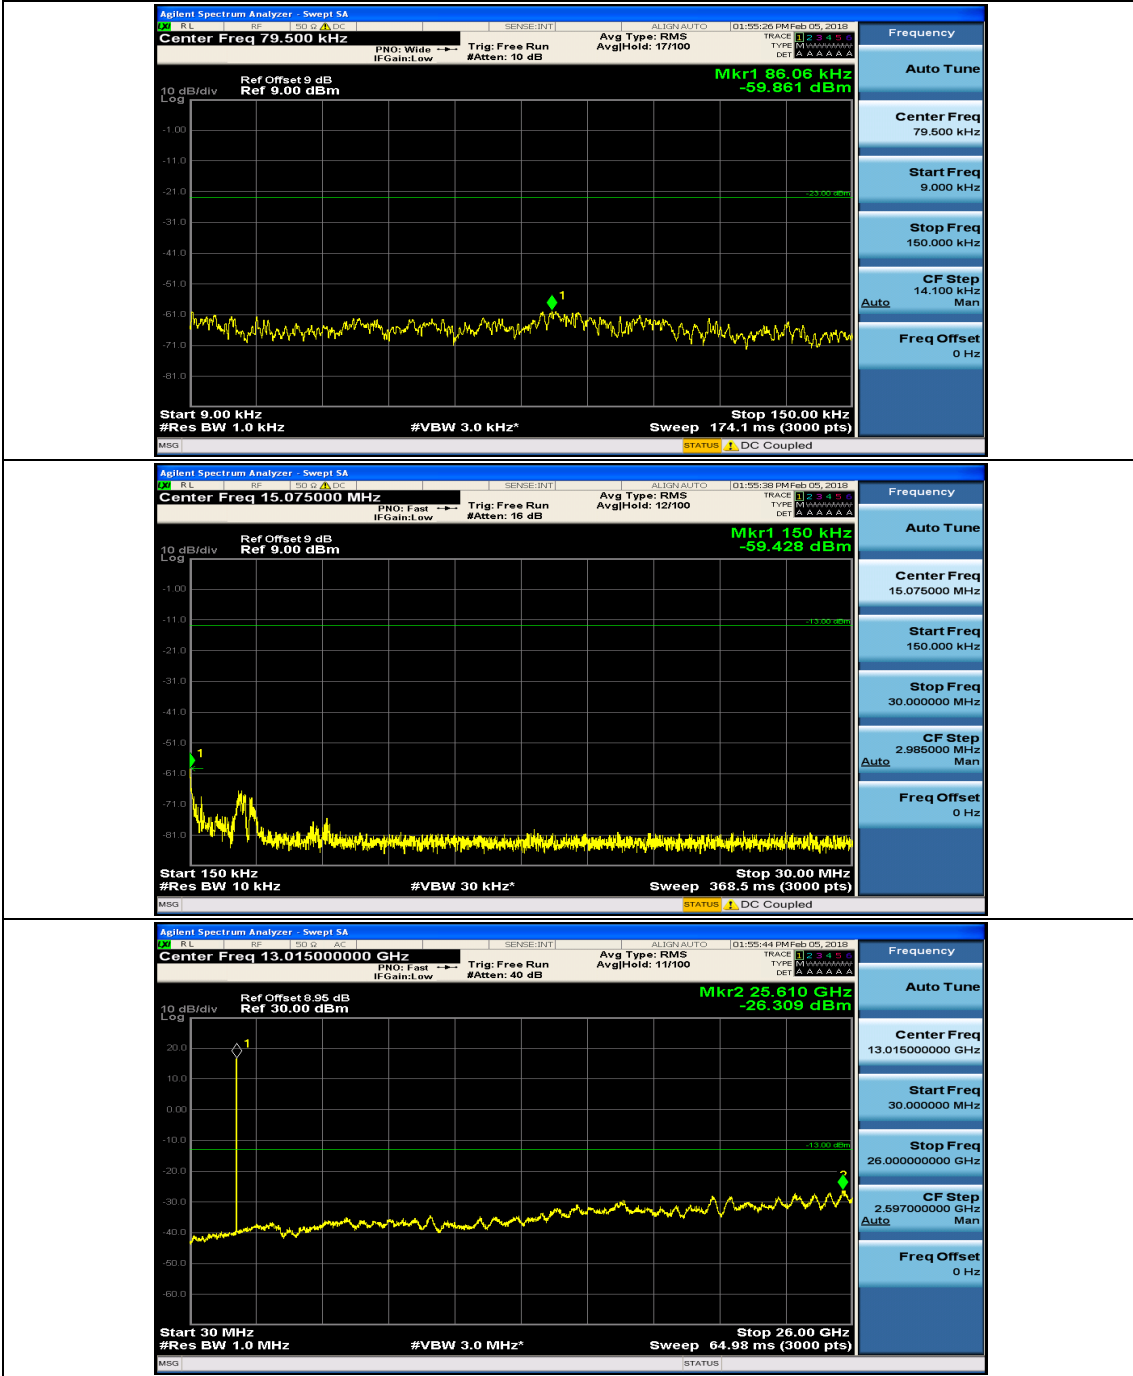

(Channel Bandwidth: 3 MHz)_HCH_16QAM_1RB#0

(Channel Bandwidth: 3 MHz)_HCH_16QAM_1RB#7

Channel Bandwidth: 5 MHz

(Channel Bandwidth: 5 MHz)_MCH_QPSK_1RB#0

(Channel Bandwidth: 5 MHz)_MCH_QPSK_1RB#12

(Channel Bandwidth: 5 MHz)_HCH_QPSK_1RB#0

Frequency
Auto Tune
Center Freq 79.500 kHz
Start Freq 9.000 kHz
Stop Freq 150.000 kHz
CF Step 14.100 kHz Man
Freq Offset 0 Hz

Frequency
Auto Tune
Center Freq 15.075000 MHz
Start Freq 150.000 kHz
Stop Freq 30.000000 MHz
CF Step 2.995000 MHz Man
Freq Offset 0 Hz

Frequency
Auto Tune
Center Freq 13.015000000 GHz
Start Freq 30.000000 MHz
Stop Freq 26.000000000 GHz
CF Step 2.597000000 GHz Auto Man
Freq Offset 0 Hz

(Channel Bandwidth: 5 MHz)_HCH_QPSK_1RB#12

(Channel Bandwidth: 5 MHz)_LCH_16QAM_1RB#0