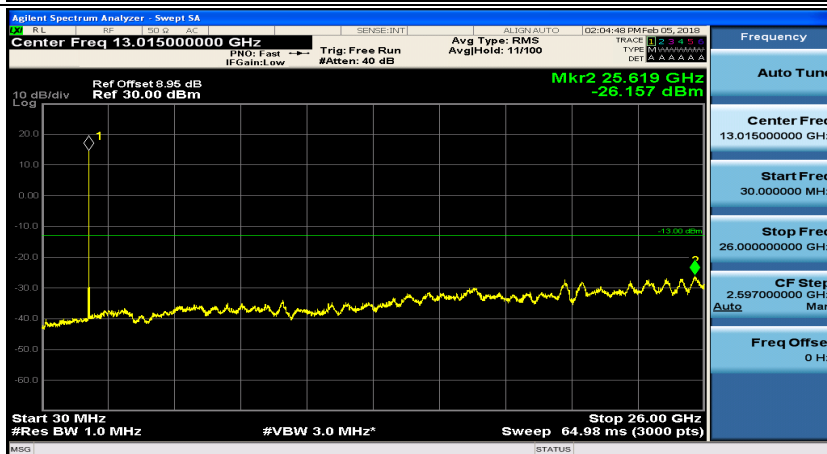

Channel Bandwidth: 10 MHz_MCH_QPSK_1RB#0

Channel Bandwidth: 10 MHz_MCH_QPSK_1RB#24