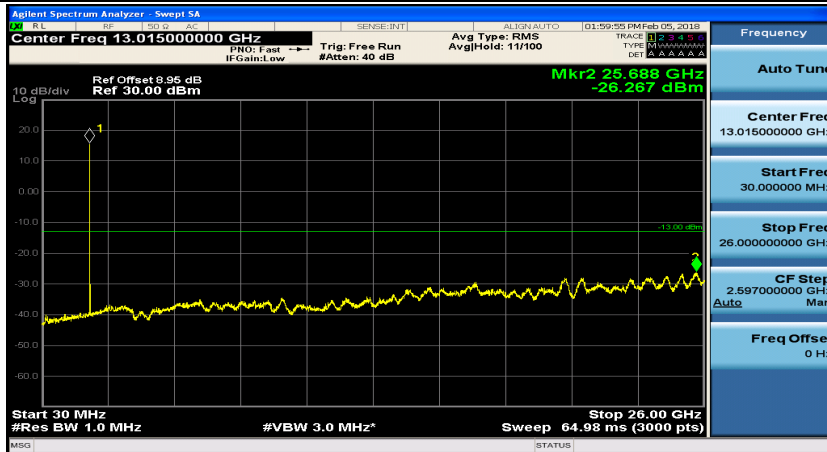

(Channel Bandwidth: 3 MHz)_HCH_16QAM_1RB#0

(Channel Bandwidth: 3 MHz)_HCH_16QAM_1RB#7

Channel Bandwidth: 5 MHz

(Channel Bandwidth: 5 MHz)_MCH_QPSK_1RB#0

(Channel Bandwidth: 5 MHz)_MCH_QPSK_1RB#12

(Channel Bandwidth: 5 MHz)_HCH_QPSK_1RB#0

Frequency
Auto Tune
Center Freq 79.500 kHz
Start Freq 9.000 kHz
Stop Freq 150.000 kHz
CF Step 14.100 kHz Man
Freq Offset 0 Hz

Frequency
Auto Tune
Center Freq 15.075000 MHz
Start Freq 150.000 kHz
Stop Freq 30.000000 MHz
CF Step 2.995000 MHz Man
Freq Offset 0 Hz

Frequency
Auto Tune
Center Freq 13.015000000 GHz
Start Freq 30.000000 MHz
Stop Freq 26.000000000 GHz
CF Step 2.597000000 GHz Auto Man
Freq Offset 0 Hz

(Channel Bandwidth: 5 MHz)_HCH_QPSK_1RB#12

(Channel Bandwidth: 5 MHz)_LCH_16QAM_1RB#0