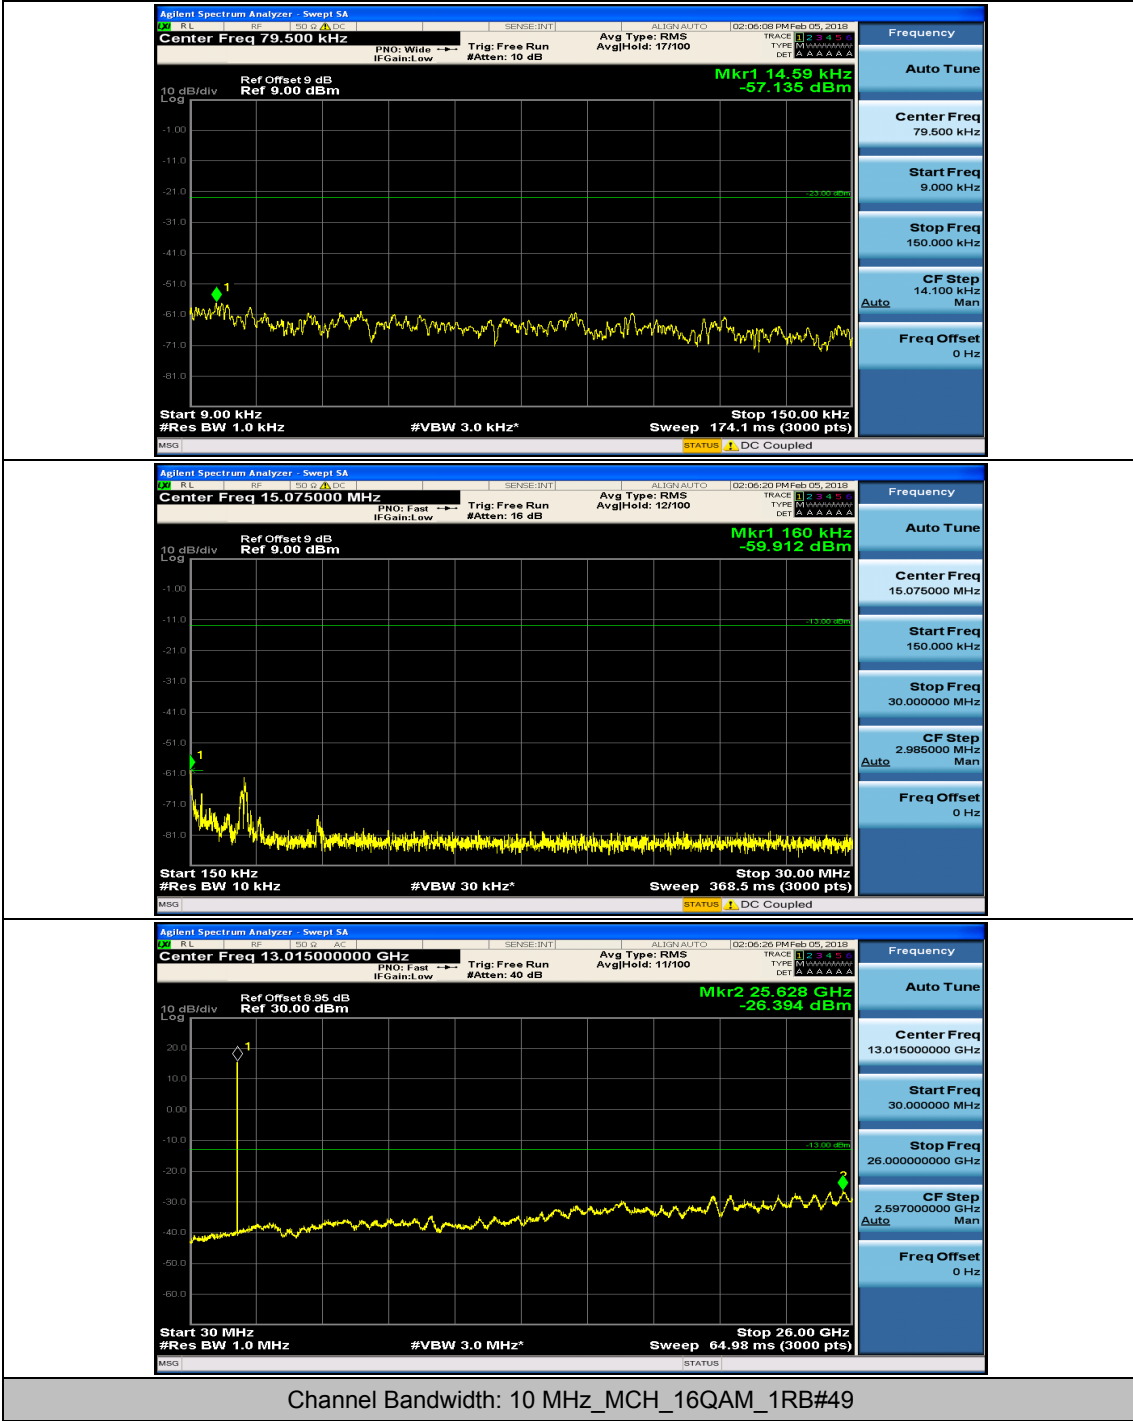

(Channel Bandwidth: 5 MHz)_HCH_16QAM_1RB#12

Channel Bandwidth: 10 MHz

Channel Bandwidth: 10 MHz_MCH_QPSK_1RB#0

Channel Bandwidth: 10 MHz_MCH_QPSK_1RB#24

Channel Bandwidth: 10 MHz_LCH_16QAM_1RB#0

Channel Bandwidth: 10 MHz_LCH_16QAM_1RB#24

Channel Bandwidth: 10 MHz_MCH_16QAM_1RB#0

Channel Bandwidth: 10 MHz_MCH_16QAM_1RB#24

Channel Bandwidth: 10 MHz_HCH_16QAM_1RB#0

Channel Bandwidth: 10 MHz_HCH_16QAM_1RB#24