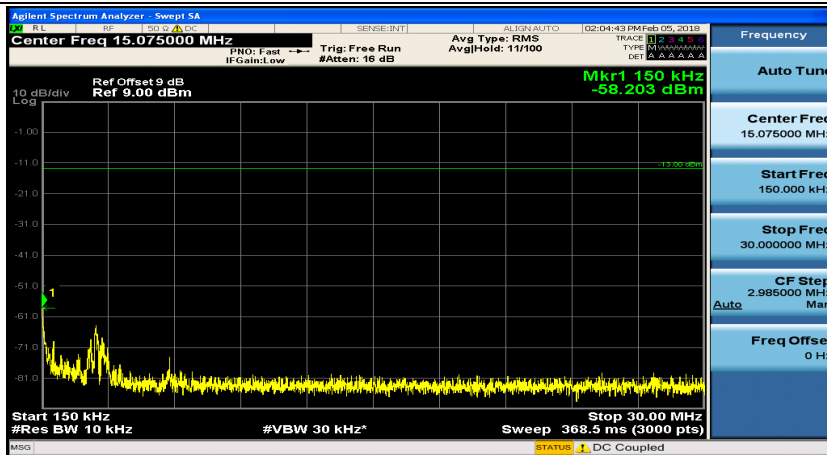

Channel Bandwidth: 10 MHz_MCH_QPSK_1RB#0

Channel Bandwidth: 10 MHz_MCH_QPSK_1RB#24