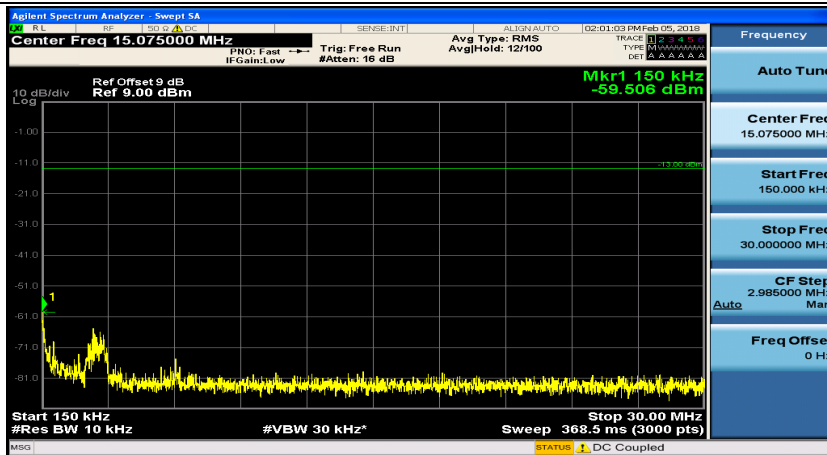

Frequency
Auto Tune
Center Freq 13.015000000 GHz
Start Freq 30.000000 MHz
Stop Freq 26.000000000 GHz
CF Step 2.597000000 GHz Auto Man
Freq Offset 0 Hz

(Channel Bandwidth: 5 MHz)_HCH_QPSK_1RB#12

(Channel Bandwidth: 5 MHz)_LCH_16QAM_1RB#0

(Channel Bandwidth: 5 MHz)_LCH_16QAM_1RB#12

(Channel Bandwidth: 5 MHz)_LCH_16QAM_1RB#24

(Channel Bandwidth: 5 MHz)_MCH_16QAM_1RB#0

(Channel Bandwidth: 5 MHz)_MCH_16QAM_1RB#12

(Channel Bandwidth: 5 MHz)_HCH_16QAM_1RB#0