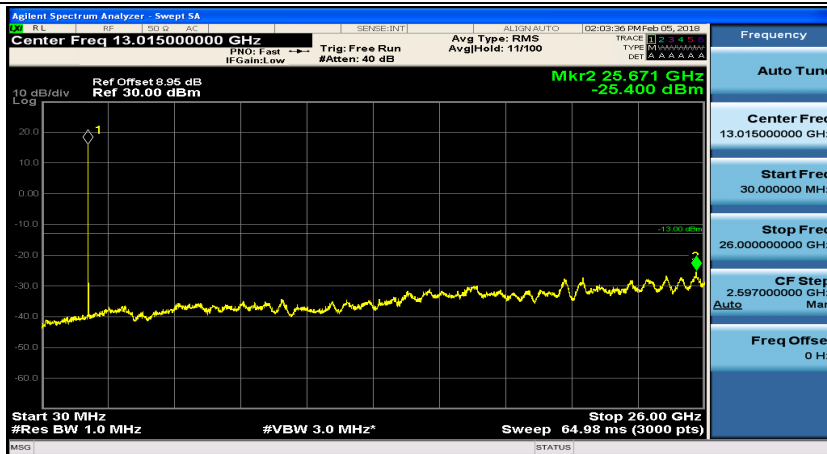

Channel Bandwidth: 10 MHz_LCH_16QAM_1RB#0

Channel Bandwidth: 10 MHz_LCH_16QAM_1RB#24