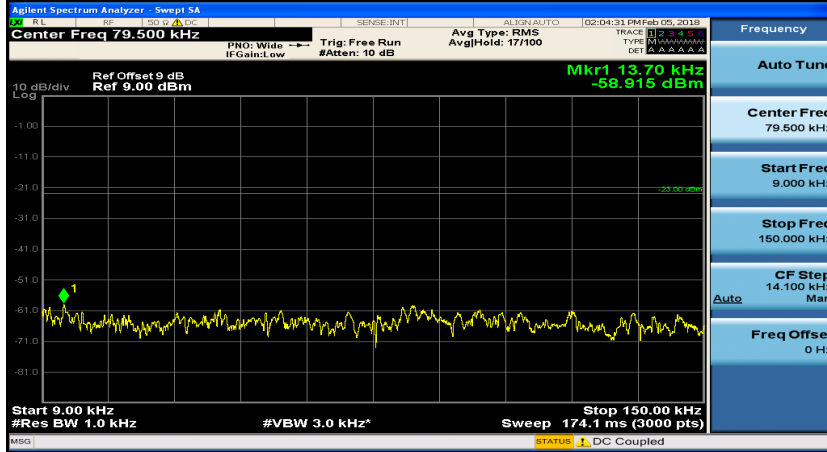

Channel Bandwidth: 10 MHz_MCH_QPSK_1RB#0

Channel Bandwidth: 10 MHz_MCH_QPSK_1RB#24