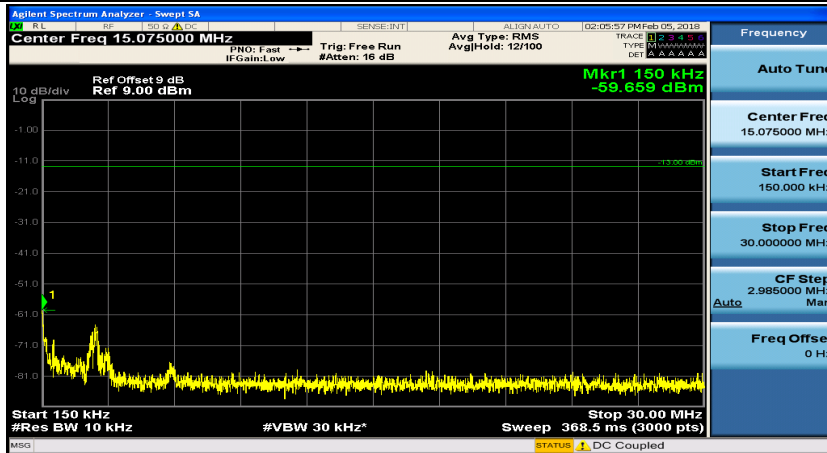

Channel Bandwidth: 10 MHz_MCH_16QAM_1RB#0

Channel Bandwidth: 10 MHz_MCH_16QAM_1RB#24