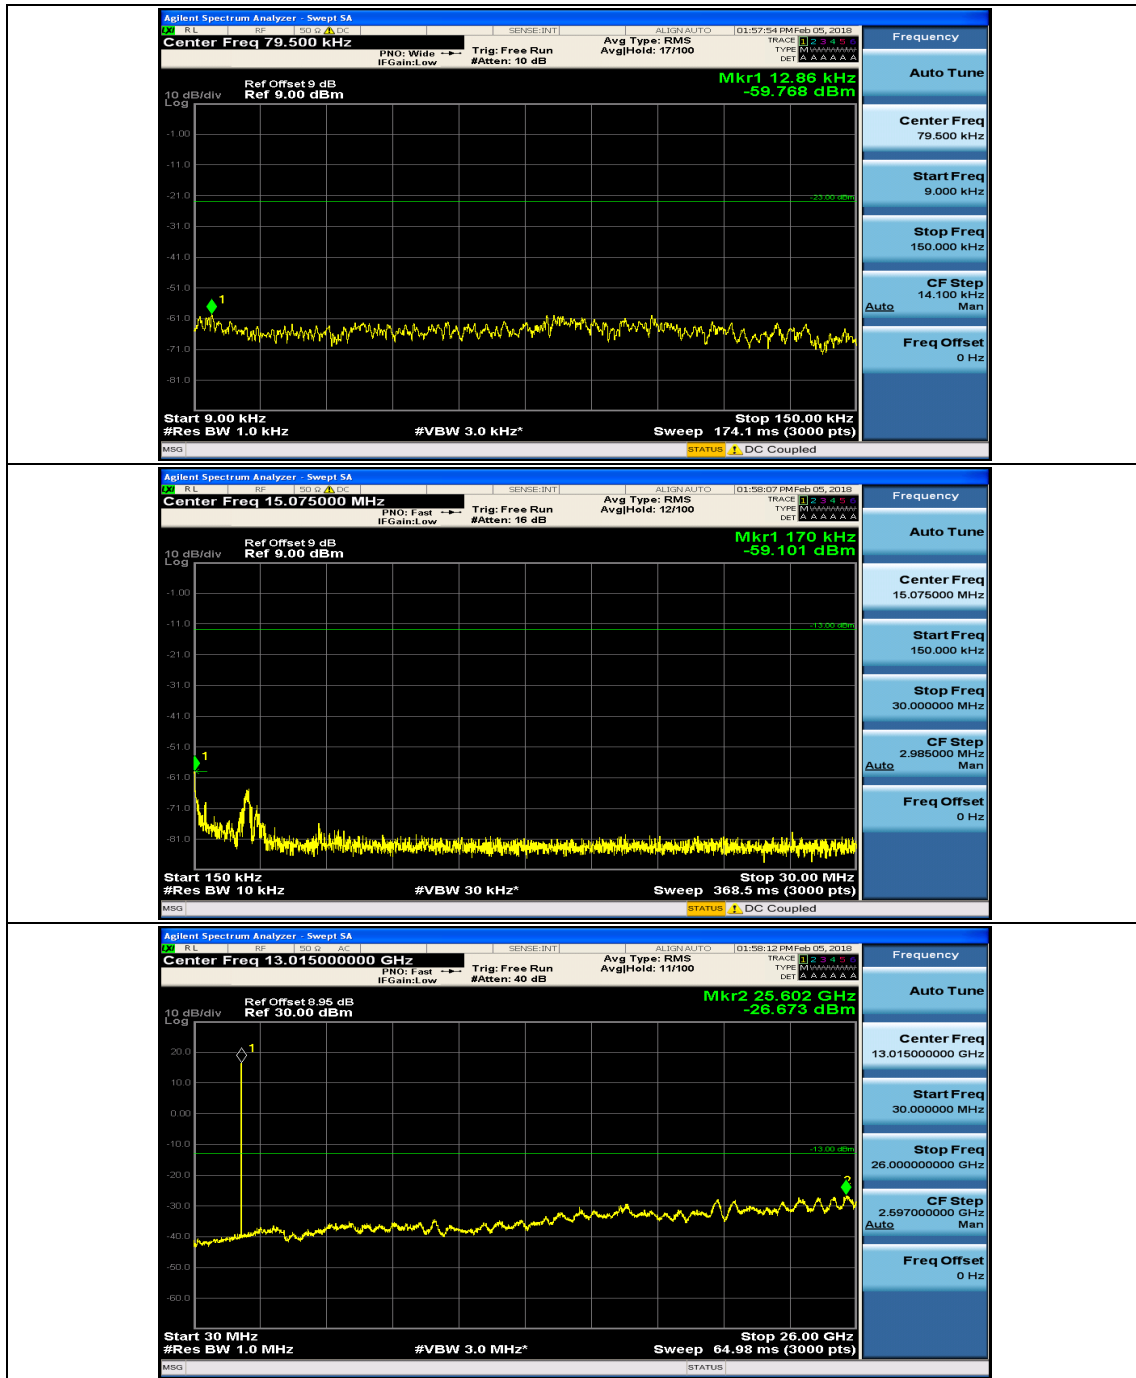

(Channel Bandwidth: 3 MHz)_HCH_16QAM_1RB#0

(Channel Bandwidth: 3 MHz)_HCH_16QAM_1RB#7

Channel Bandwidth: 5 MHz

(Channel Bandwidth: 5 MHz)_MCH_QPSK_1RB#0

(Channel Bandwidth: 5 MHz)_MCH_QPSK_1RB#12

(Channel Bandwidth: 5 MHz)_HCH_QPSK_1RB#0

Frequency
Auto Tune
Center Freq 79.500 kHz
Start Freq 9.000 kHz
Stop Freq 150.000 kHz
CF Step 14.100 kHz Man
Freq Offset 0 Hz

Frequency
Auto Tune
Center Freq 15.075000 MHz
Start Freq 150.000 kHz
Stop Freq 30.000000 MHz
CF Step 2.995000 MHz Man
Freq Offset 0 Hz

Frequency
Auto Tune
Center Freq 13.015000000 GHz
Start Freq 30.000000 MHz
Stop Freq 26.000000000 GHz
CF Step 2.597000000 GHz Auto Man
Freq Offset 0 Hz

(Channel Bandwidth: 5 MHz)_HCH_QPSK_1RB#12

(Channel Bandwidth: 5 MHz)_LCH_16QAM_1RB#0