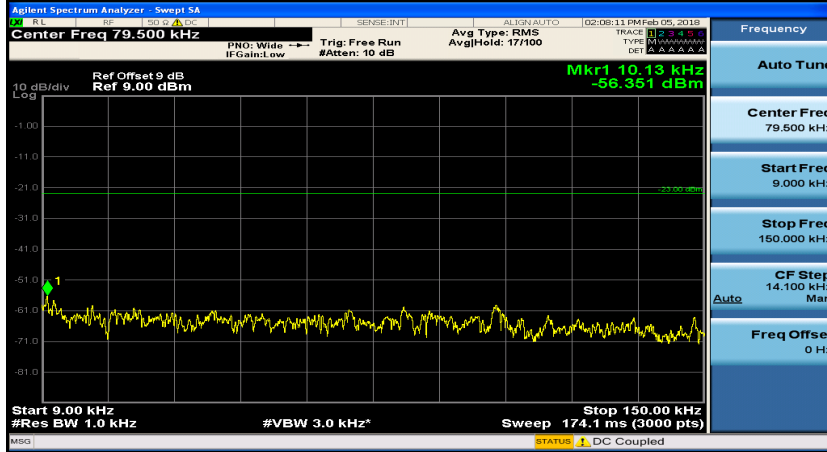

Channel Bandwidth: 10 MHz_HCH_16QAM_1RB#0

Channel Bandwidth: 10 MHz_HCH_16QAM_1RB#24