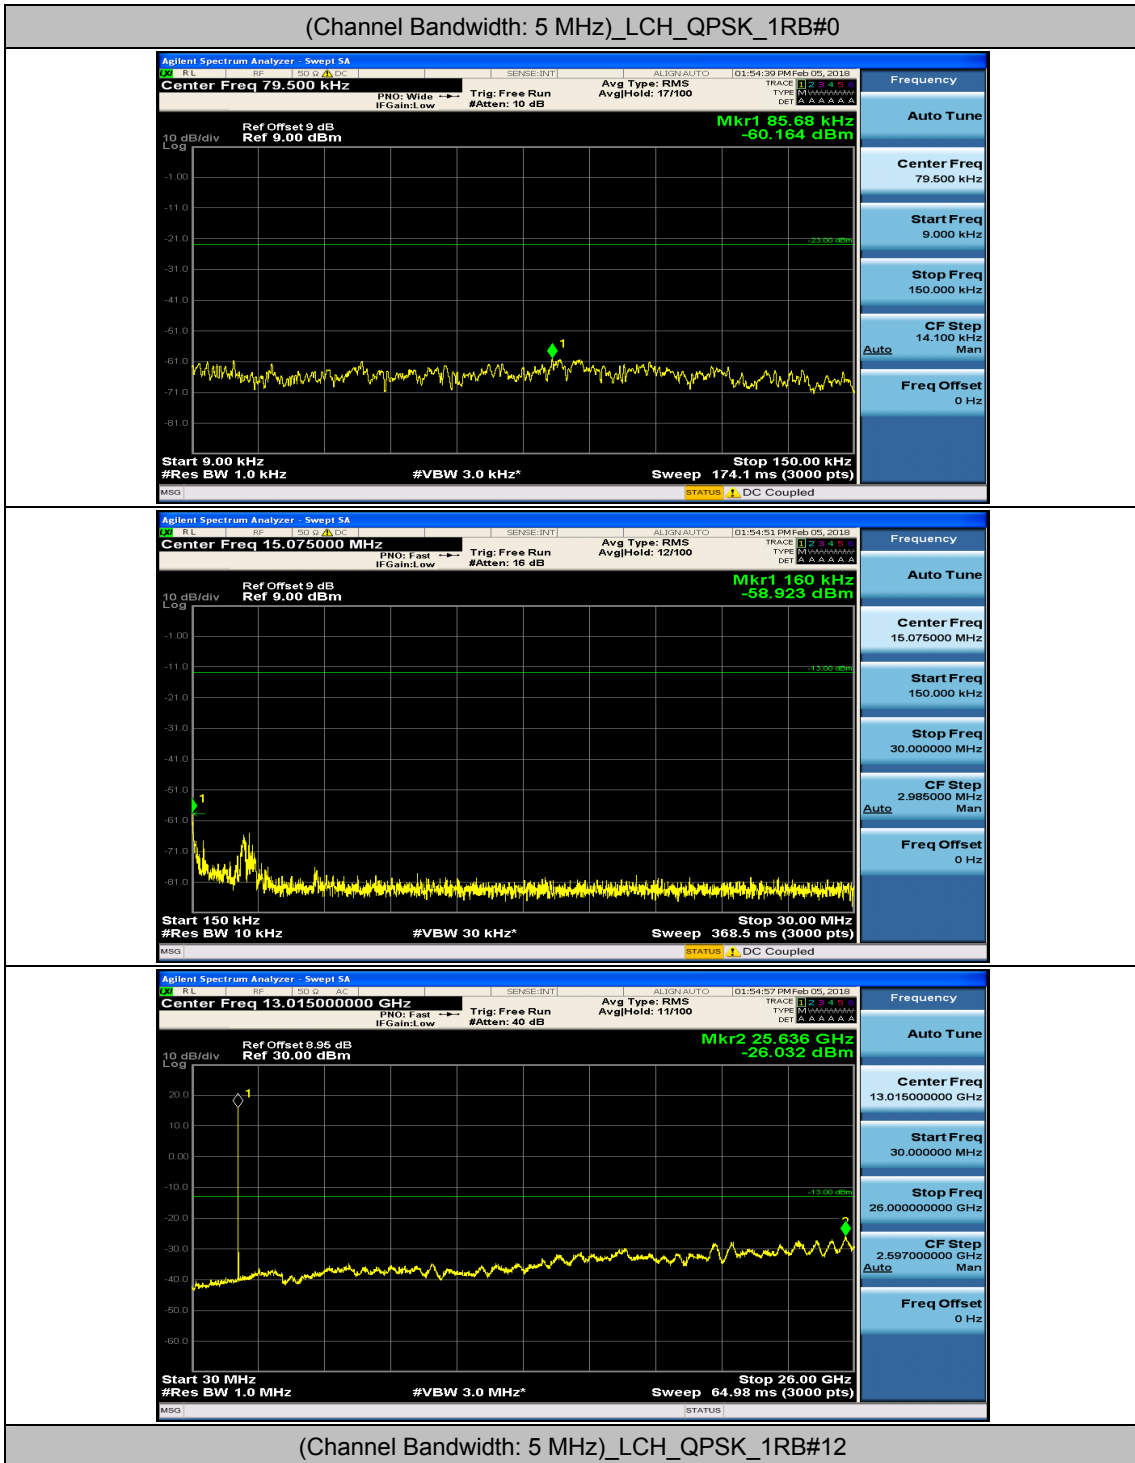

(Channel Bandwidth: 3 MHz)_HCH_16QAM_1RB#0

(Channel Bandwidth: 3 MHz)_HCH_16QAM_1RB#7

Channel Bandwidth: 5 MHz

(Channel Bandwidth: 5 MHz)_MCH_QPSK_1RB#0

(Channel Bandwidth: 5 MHz)_MCH_QPSK_1RB#12

(Channel Bandwidth: 5 MHz)_HCH_QPSK_1RB#0

Frequency
Auto Tune
Center Freq 79.500 kHz
Start Freq 9.000 kHz
Stop Freq 150.000 kHz
CF Step 14.100 kHz Man
Freq Offset 0 Hz

Frequency
Auto Tune
Center Freq 15.075000 MHz
Start Freq 150.000 kHz
Stop Freq 30.000000 MHz
CF Step 2.995000 MHz Man
Freq Offset 0 Hz

Frequency
Auto Tune
Center Freq 13.015000000 GHz
Start Freq 30.000000 MHz
Stop Freq 26.000000000 GHz
CF Step 2.597000000 GHz Auto Man
Freq Offset 0 Hz

(Channel Bandwidth: 5 MHz)_HCH_QPSK_1RB#12

(Channel Bandwidth: 5 MHz)_LCH_16QAM_1RB#0