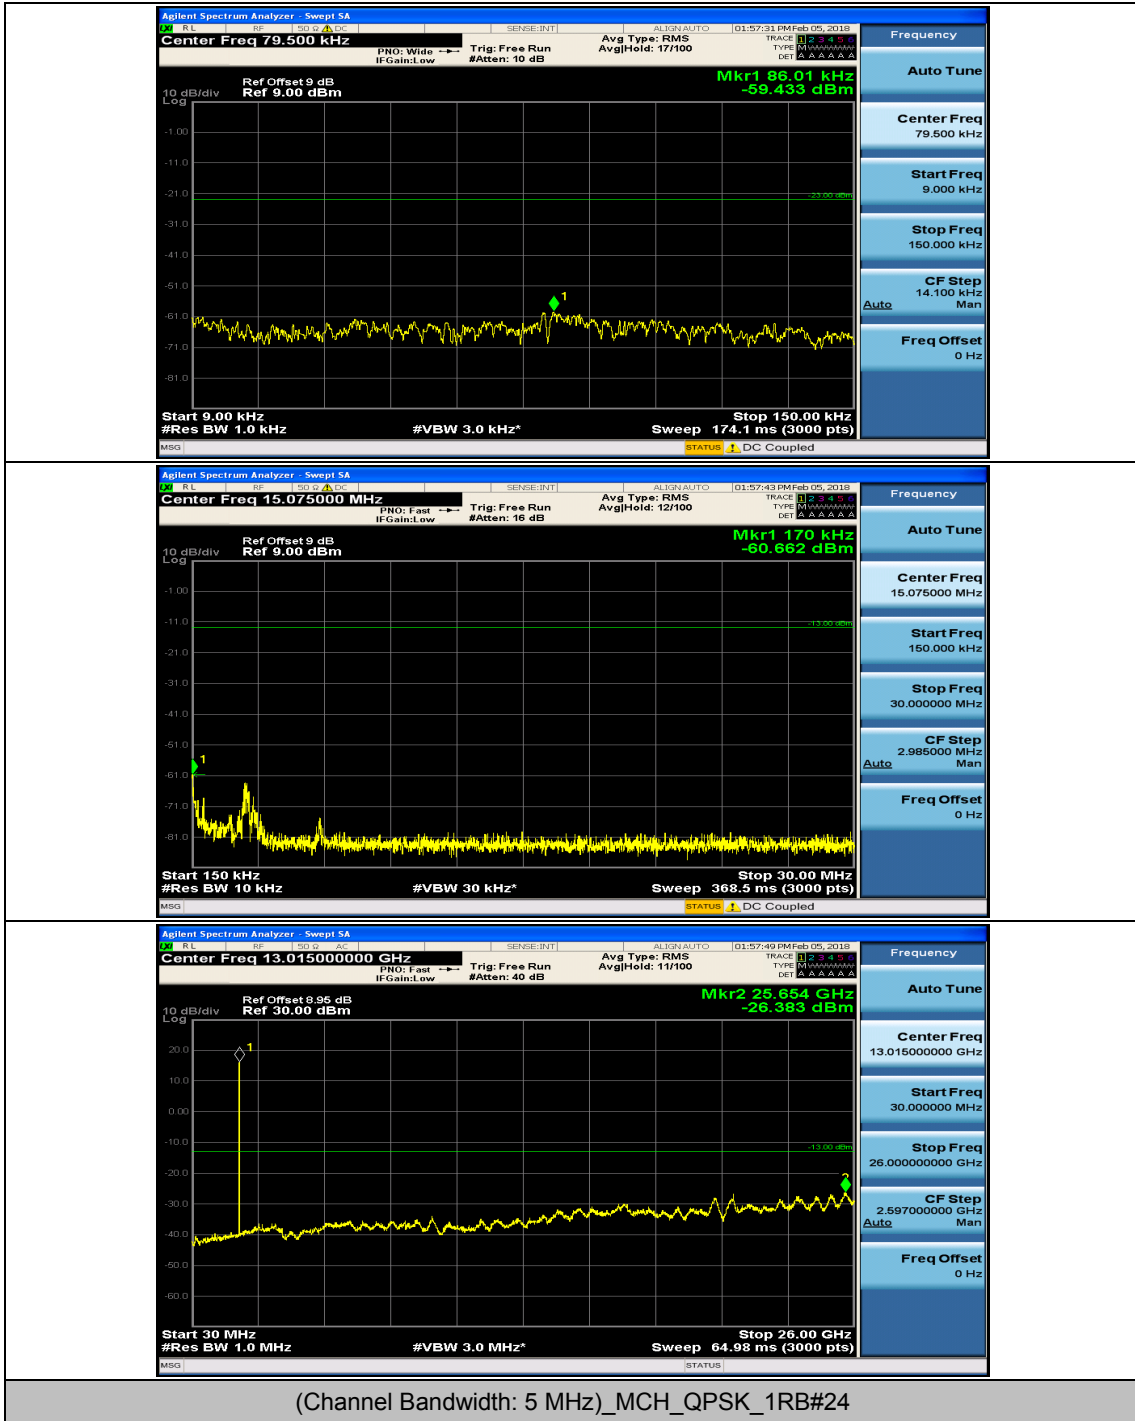

(Channel Bandwidth: 3 MHz)_HCH_16QAM_1RB#0

(Channel Bandwidth: 3 MHz)_HCH_16QAM_1RB#7

Channel Bandwidth: 5 MHz

(Channel Bandwidth: 5 MHz)_MCH_QPSK_1RB#0

(Channel Bandwidth: 5 MHz)_MCH_QPSK_1RB#12

(Channel Bandwidth: 5 MHz)_HCH_QPSK_1RB#0

Frequency
Auto Tune
Center Freq 79.500 kHz
Start Freq 9.000 kHz
Stop Freq 150.000 kHz
CF Step 14.100 kHz Man
Freq Offset 0 Hz

Frequency
Auto Tune
Center Freq 15.075000 MHz
Start Freq 150.000 kHz
Stop Freq 30.000000 MHz
CF Step 2.995000 MHz Man
Freq Offset 0 Hz

Frequency
Auto Tune
Center Freq 13.015000000 GHz
Start Freq 30.000000 MHz
Stop Freq 26.000000000 GHz
CF Step 2.597000000 GHz Auto Man
Freq Offset 0 Hz

(Channel Bandwidth: 5 MHz)_HCH_QPSK_1RB#12

(Channel Bandwidth: 5 MHz)_LCH_16QAM_1RB#0