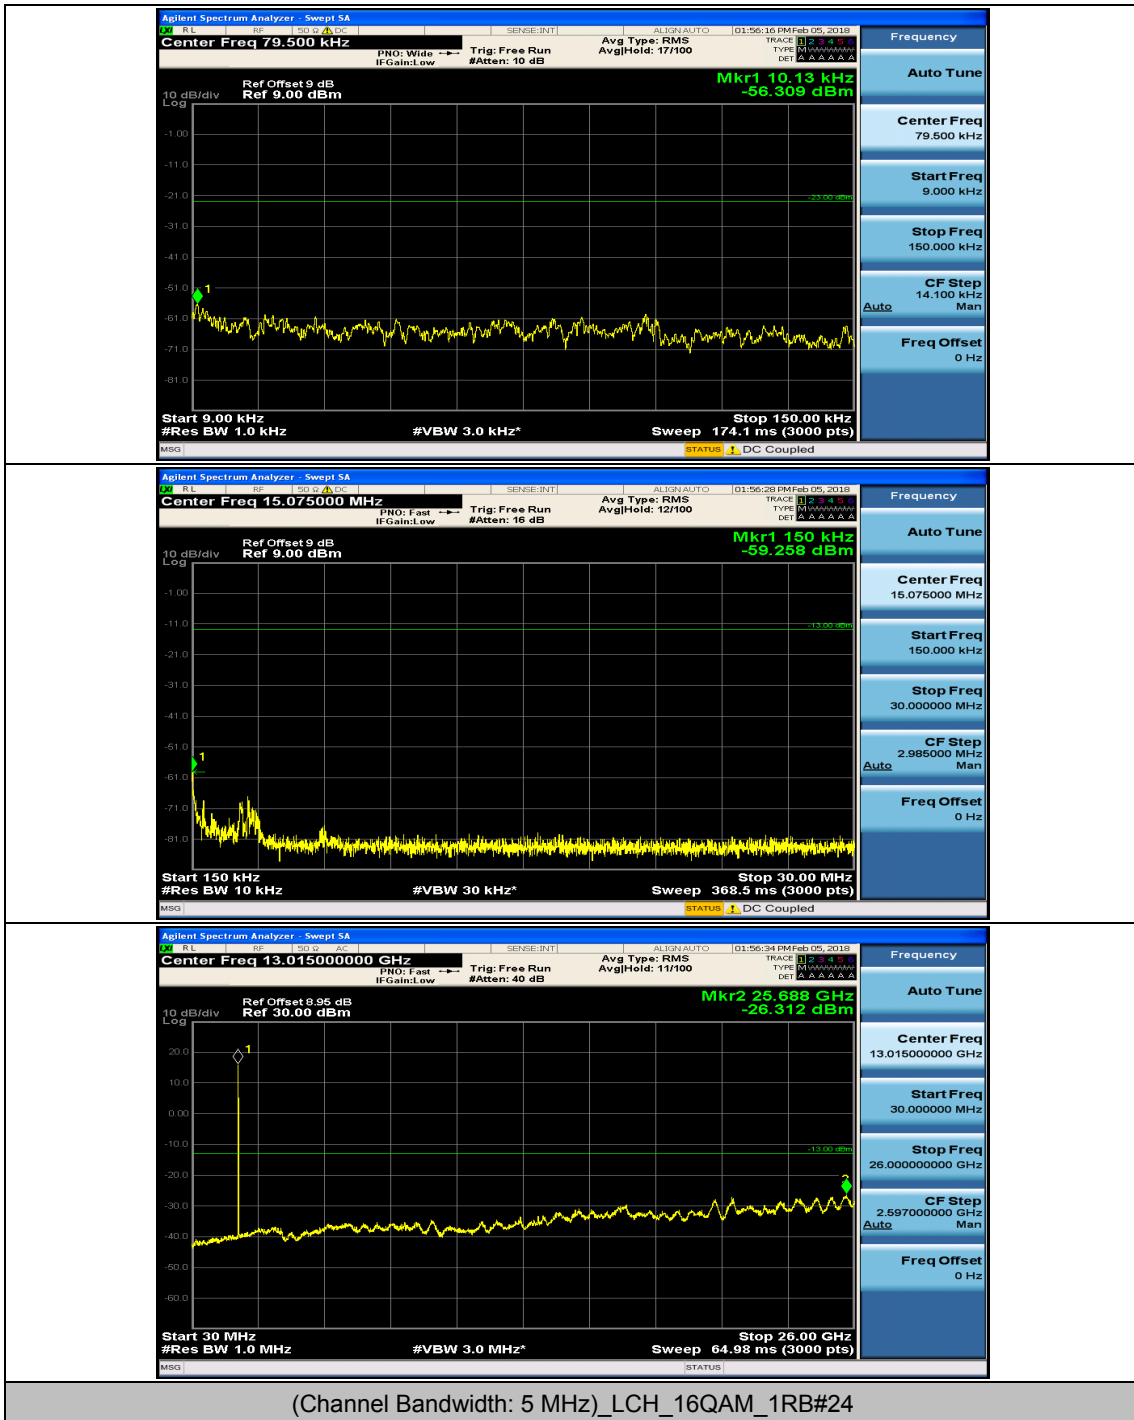

Frequency
Auto Tune
Center Freq 13.015000000 GHz
Start Freq 30.000000 MHz
Stop Freq 26.000000000 GHz
CF Step 2.597000000 GHz Auto Man
Freq Offset 0 Hz

(Channel Bandwidth: 5 MHz)_HCH_QPSK_1RB#12

(Channel Bandwidth: 5 MHz)_LCH_16QAM_1RB#0

(Channel Bandwidth: 5 MHz)_LCH_16QAM_1RB#12

(Channel Bandwidth: 5 MHz)_LCH_16QAM_1RB#24

(Channel Bandwidth: 5 MHz)_MCH_16QAM_1RB#0

(Channel Bandwidth: 5 MHz)_MCH_16QAM_1RB#12

(Channel Bandwidth: 5 MHz)_HCH_16QAM_1RB#0