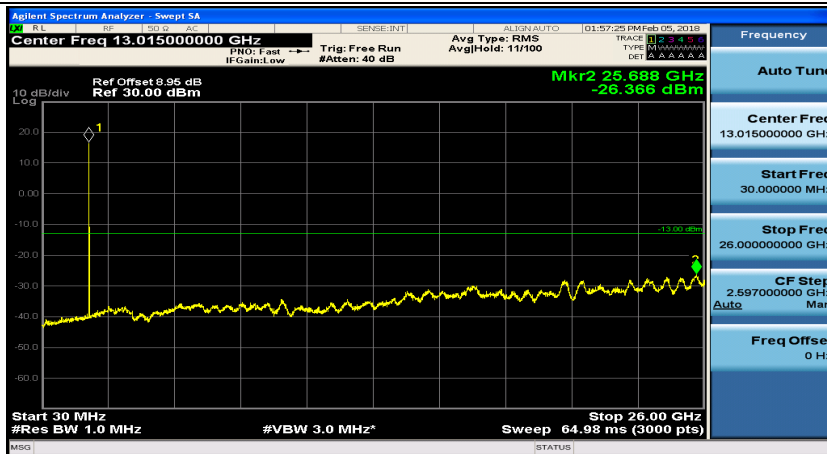

(Channel Bandwidth: 3 MHz)_HCH_16QAM_1RB#0

(Channel Bandwidth: 3 MHz)_HCH_16QAM_1RB#7

Channel Bandwidth: 5 MHz

(Channel Bandwidth: 5 MHz)_MCH_QPSK_1RB#0

(Channel Bandwidth: 5 MHz)_MCH_QPSK_1RB#12

(Channel Bandwidth: 5 MHz)_HCH_QPSK_1RB#0

Frequency
Auto Tune
Center Freq 79.500 kHz
Start Freq 9.000 kHz
Stop Freq 150.000 kHz
CF Step 14.100 kHz Man
Freq Offset 0 Hz

Frequency
Auto Tune
Center Freq 15.075000 MHz
Start Freq 150.000 kHz
Stop Freq 30.000000 MHz
CF Step 2.995000 MHz Man
Freq Offset 0 Hz

Frequency
Auto Tune
Center Freq 13.015000000 GHz
Start Freq 30.000000 MHz
Stop Freq 26.000000000 GHz
CF Step 2.597000000 GHz Auto Man
Freq Offset 0 Hz

(Channel Bandwidth: 5 MHz)_HCH_QPSK_1RB#12

(Channel Bandwidth: 5 MHz)_LCH_16QAM_1RB#0