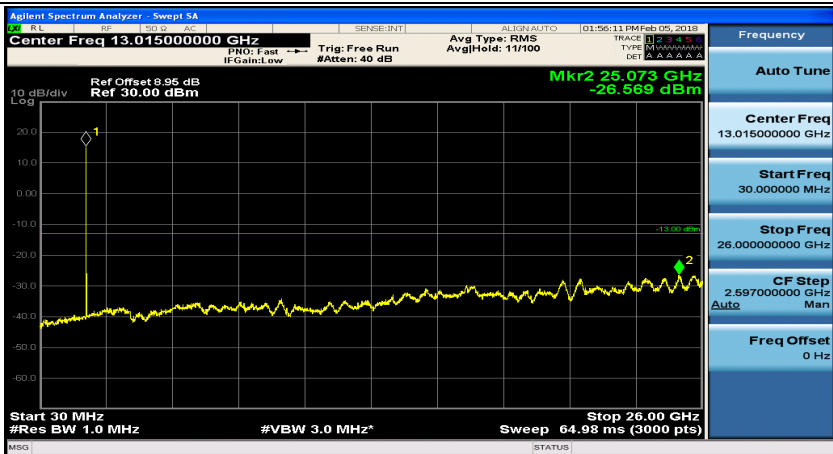

Frequency
Auto Tune
Center Freq 79.500 kHz
Start Freq 9.000 kHz
Stop Freq 150.000 kHz
CF Step 14.100 kHz Man
Freq Offset 0 Hz

Frequency
Auto Tune
Center Freq 15.075000 MHz
Start Freq 150.000 kHz
Stop Freq 30.000000 MHz
CF Step 2.995000 MHz Man
Freq Offset 0 Hz

Frequency
Auto Tune
Center Freq 13.015000000 GHz
Start Freq 30.000000 MHz
Stop Freq 26.000000000 GHz
CF Step 2.597000000 GHz Auto Man
Freq Offset 0 Hz

(Channel Bandwidth: 5 MHz)_HCH_QPSK_1RB#12

(Channel Bandwidth: 5 MHz)_LCH_16QAM_1RB#0