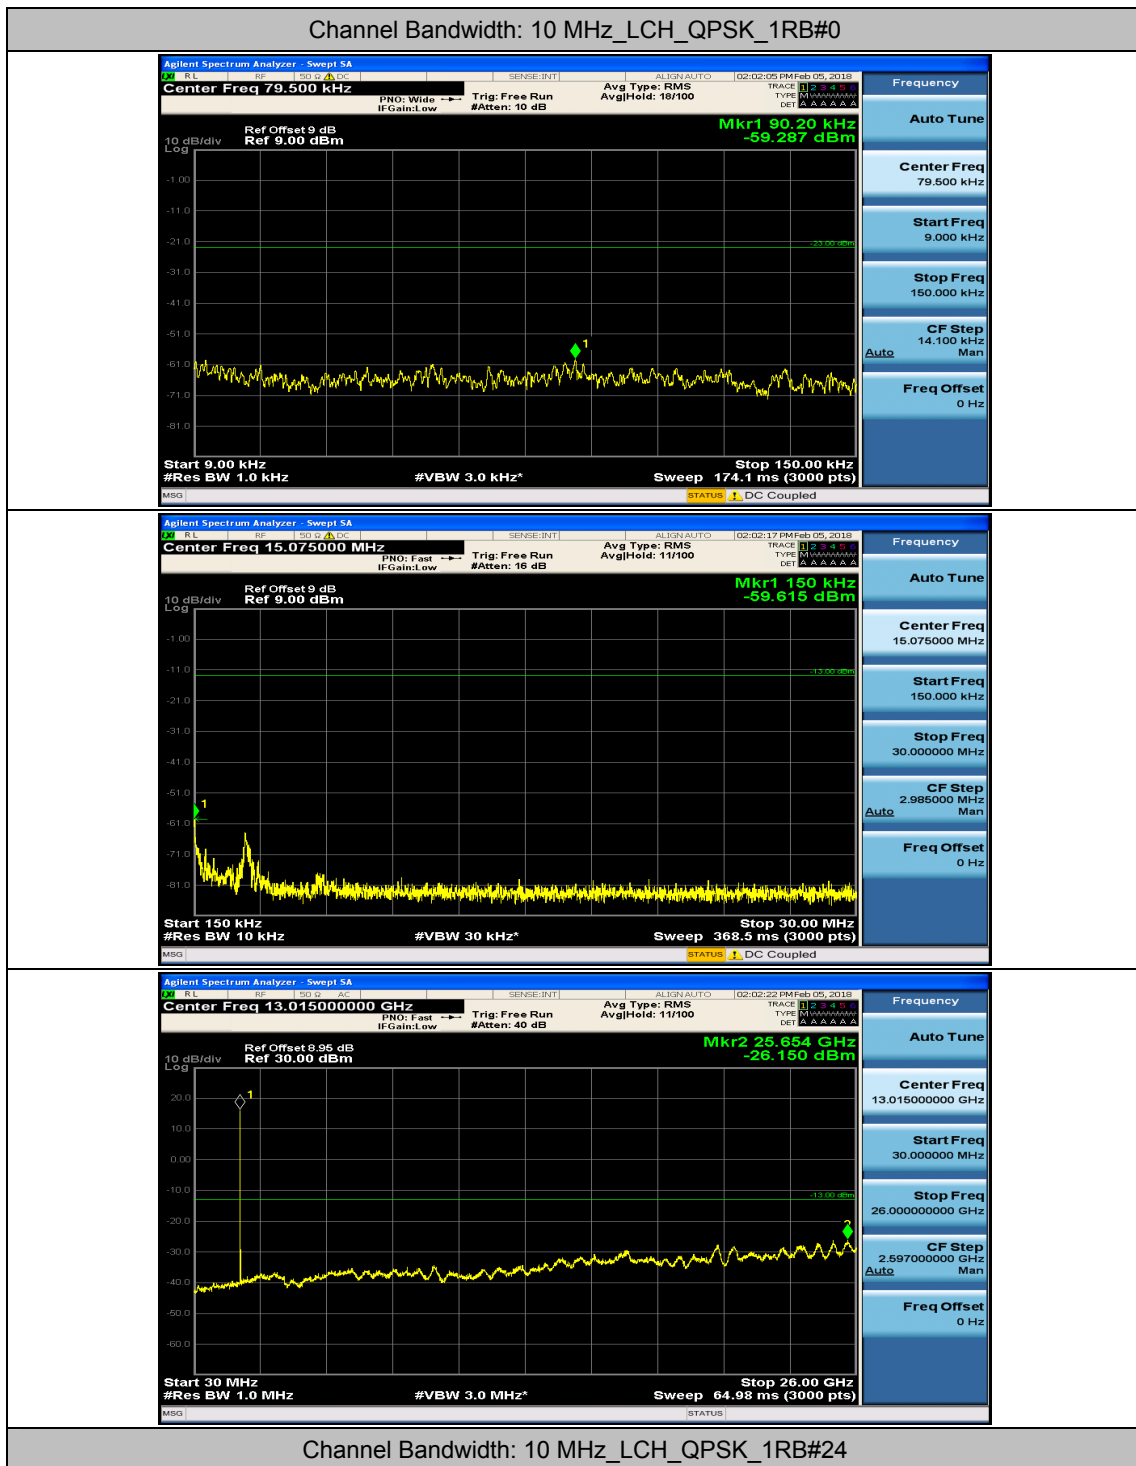

Channel Bandwidth: 10 MHz