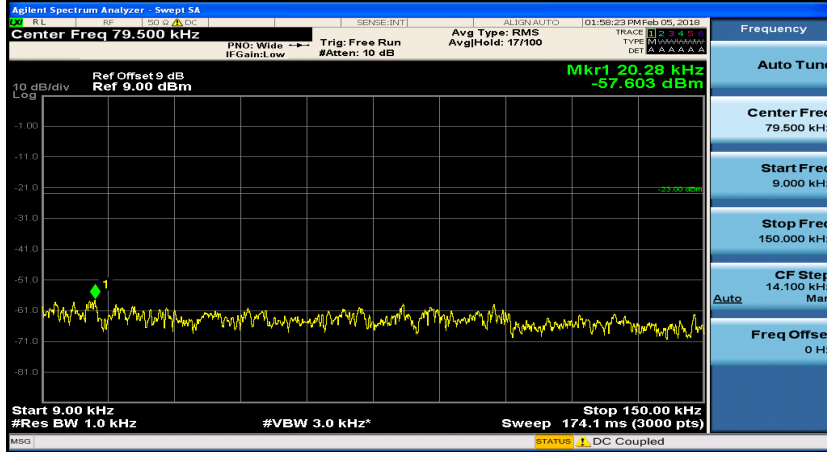

(Channel Bandwidth: 5 MHz)_MCH_16QAM_1RB#0

(Channel Bandwidth: 5 MHz)_MCH_16QAM_1RB#12