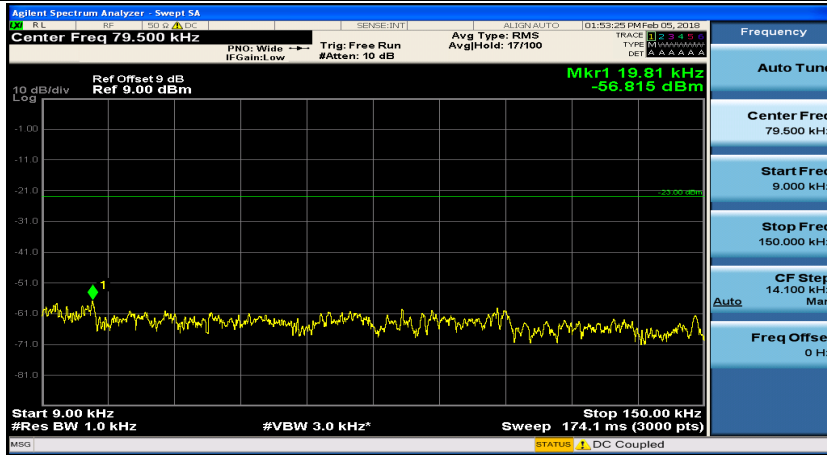

(Channel Bandwidth: 3 MHz)_HCH_16QAM_1RB#0

(Channel Bandwidth: 3 MHz)_HCH_16QAM_1RB#7

Channel Bandwidth: 5 MHz

(Channel Bandwidth: 5 MHz)_MCH_QPSK_1RB#0

(Channel Bandwidth: 5 MHz)_MCH_QPSK_1RB#12

(Channel Bandwidth: 5 MHz)_HCH_QPSK_1RB#0

Frequency
Auto Tune
Center Freq 79.500 kHz
Start Freq 9.000 kHz
Stop Freq 150.000 kHz
CF Step 14.100 kHz Man
Freq Offset 0 Hz

Frequency
Auto Tune
Center Freq 15.075000 MHz
Start Freq 150.000 kHz
Stop Freq 30.000000 MHz
CF Step 2.995000 MHz Man
Freq Offset 0 Hz

Frequency
Auto Tune
Center Freq 13.015000000 GHz
Start Freq 30.000000 MHz
Stop Freq 26.000000000 GHz
CF Step 2.597000000 GHz Auto Man
Freq Offset 0 Hz

(Channel Bandwidth: 5 MHz)_HCH_QPSK_1RB#12

(Channel Bandwidth: 5 MHz)_LCH_16QAM_1RB#0