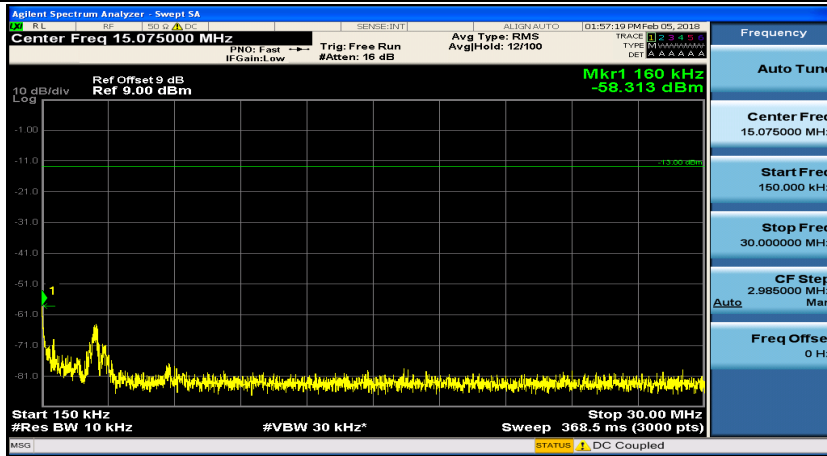

(Channel Bandwidth: 3 MHz)_HCH_16QAM_1RB#0

(Channel Bandwidth: 3 MHz)_HCH_16QAM_1RB#7

Channel Bandwidth: 5 MHz

(Channel Bandwidth: 5 MHz)_MCH_QPSK_1RB#0

(Channel Bandwidth: 5 MHz)_MCH_QPSK_1RB#12

(Channel Bandwidth: 5 MHz)_HCH_QPSK_1RB#0

Frequency
Auto Tune
Center Freq 79.500 kHz
Start Freq 9.000 kHz
Stop Freq 150.000 kHz
CF Step 14.100 kHz Man
Freq Offset 0 Hz

Frequency
Auto Tune
Center Freq 15.075000 MHz
Start Freq 150.000 kHz
Stop Freq 30.000000 MHz
CF Step 2.995000 MHz Man
Freq Offset 0 Hz

Frequency
Auto Tune
Center Freq 13.015000000 GHz
Start Freq 30.000000 MHz
Stop Freq 26.000000000 GHz
CF Step 2.597000000 GHz Auto Man
Freq Offset 0 Hz

(Channel Bandwidth: 5 MHz)_HCH_QPSK_1RB#12

(Channel Bandwidth: 5 MHz)_LCH_16QAM_1RB#0