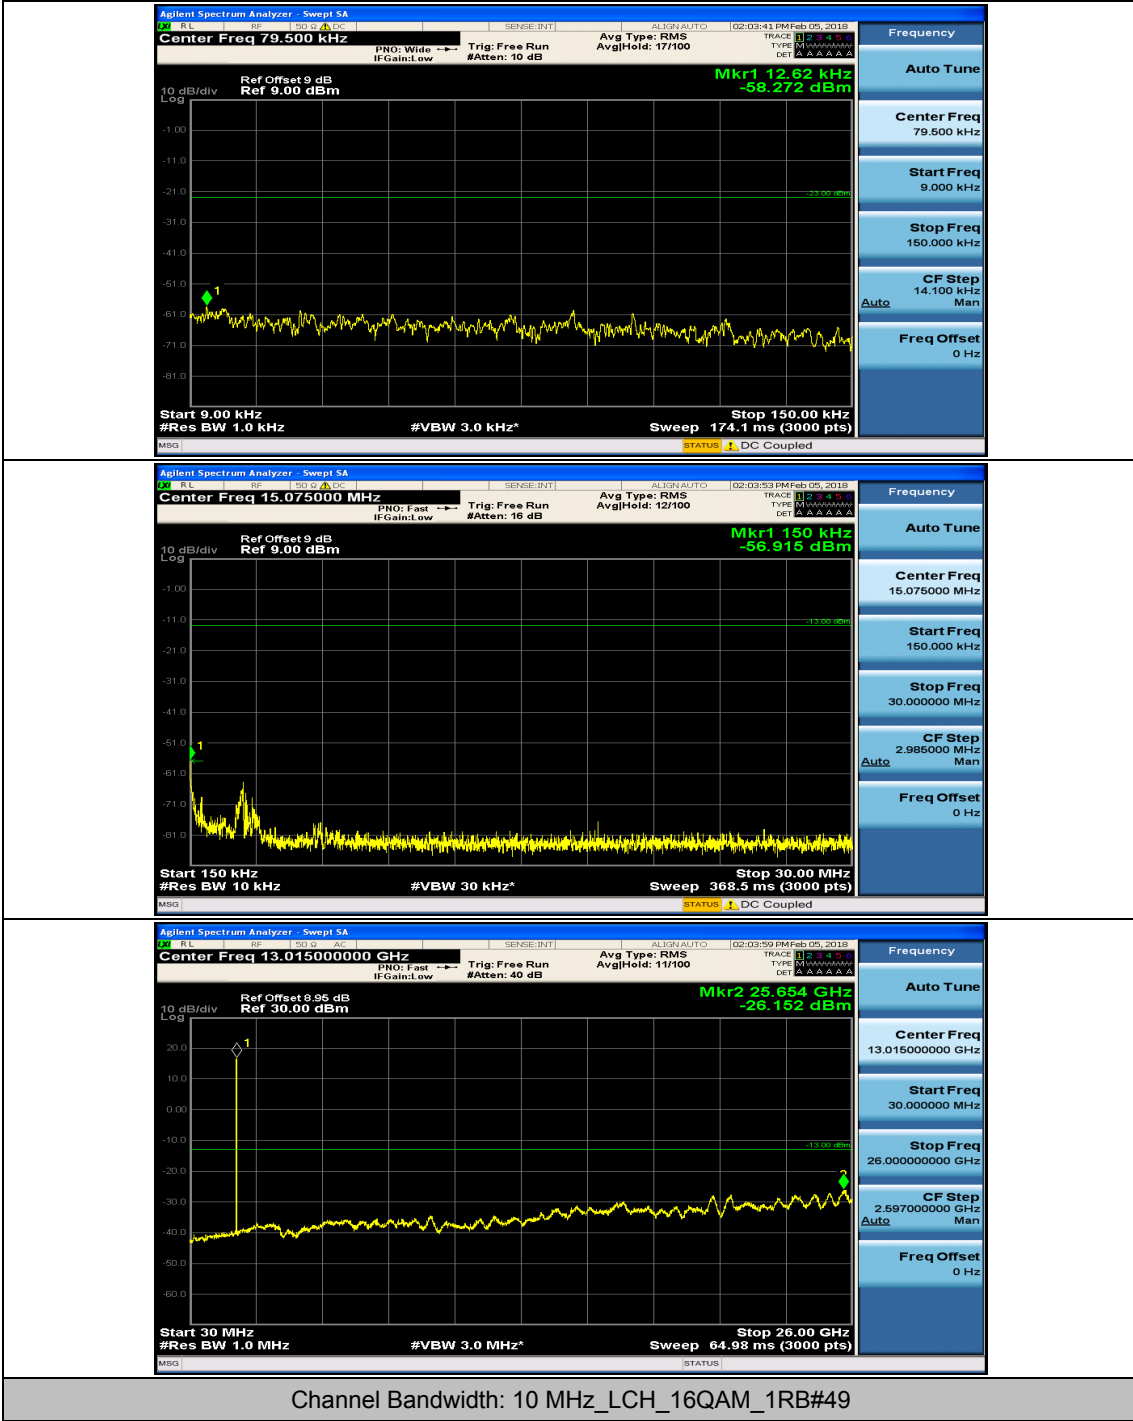

(Channel Bandwidth: 5 MHz)_HCH_16QAM_1RB#12

Channel Bandwidth: 10 MHz

Channel Bandwidth: 10 MHz_MCH_QPSK_1RB#0

Channel Bandwidth: 10 MHz_MCH_QPSK_1RB#24

Channel Bandwidth: 10 MHz_LCH_16QAM_1RB#0

Channel Bandwidth: 10 MHz_LCH_16QAM_1RB#24

Channel Bandwidth: 10 MHz_MCH_16QAM_1RB#0

Channel Bandwidth: 10 MHz_MCH_16QAM_1RB#24

Channel Bandwidth: 10 MHz_HCH_16QAM_1RB#0

Channel Bandwidth: 10 MHz_HCH_16QAM_1RB#24