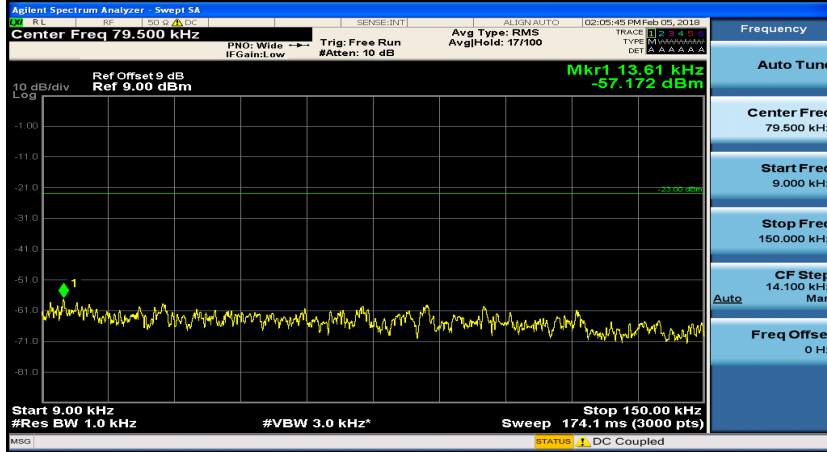

Channel Bandwidth: 10 MHz_MCH_16QAM_1RB#0

Channel Bandwidth: 10 MHz_MCH_16QAM_1RB#24