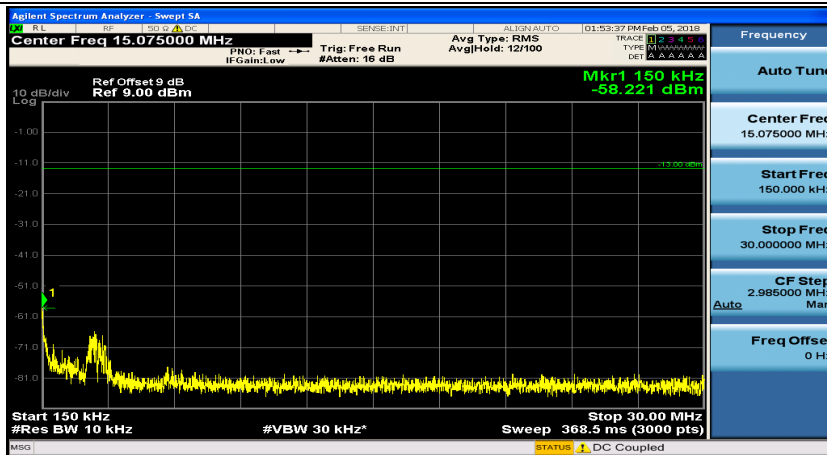

(Channel Bandwidth: 3 MHz)_HCH_16QAM_1RB#0

(Channel Bandwidth: 3 MHz)_HCH_16QAM_1RB#7

Channel Bandwidth: 5 MHz

(Channel Bandwidth: 5 MHz)_MCH_QPSK_1RB#0

(Channel Bandwidth: 5 MHz)_MCH_QPSK_1RB#12

(Channel Bandwidth: 5 MHz)_HCH_QPSK_1RB#0

Frequency
Auto Tune
Center Freq 79.500 kHz
Start Freq 9.000 kHz
Stop Freq 150.000 kHz
CF Step 14.100 kHz Man
Freq Offset 0 Hz

Frequency
Auto Tune
Center Freq 15.075000 MHz
Start Freq 150.000 kHz
Stop Freq 30.000000 MHz
CF Step 2.995000 MHz Man
Freq Offset 0 Hz

Frequency
Auto Tune
Center Freq 13.015000000 GHz
Start Freq 30.000000 MHz
Stop Freq 26.000000000 GHz
CF Step 2.597000000 GHz Auto Man
Freq Offset 0 Hz

(Channel Bandwidth: 5 MHz)_HCH_QPSK_1RB#12

(Channel Bandwidth: 5 MHz)_LCH_16QAM_1RB#0