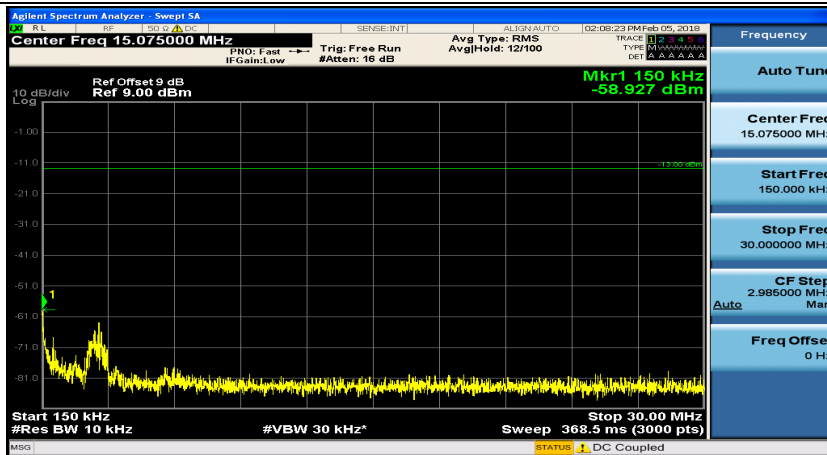

Channel Bandwidth: 10 MHz_HCH_16QAM_1RB#0

Channel Bandwidth: 10 MHz_HCH_16QAM_1RB#24