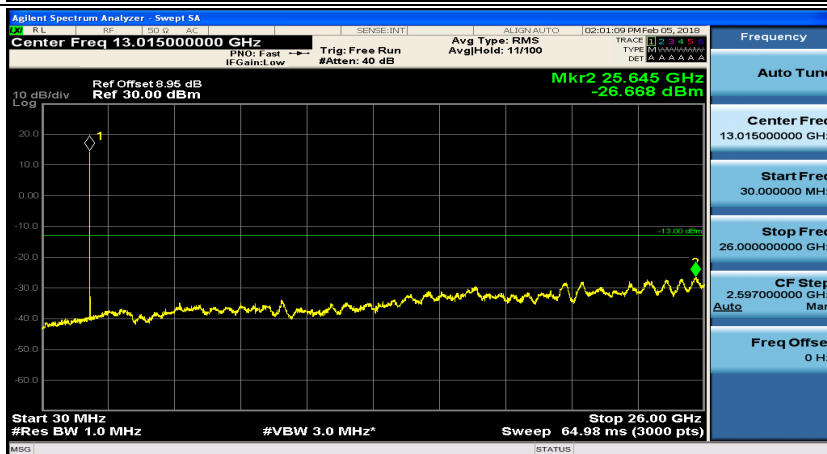

Frequency
Auto Tune
Center Freq 13.015000000 GHz
Start Freq 30.000000 MHz
Stop Freq 26.000000000 GHz
CF Step 2.597000000 GHz Auto Man
Freq Offset 0 Hz

(Channel Bandwidth: 5 MHz)_HCH_QPSK_1RB#12

(Channel Bandwidth: 5 MHz)_LCH_16QAM_1RB#0

(Channel Bandwidth: 5 MHz)_LCH_16QAM_1RB#12

(Channel Bandwidth: 5 MHz)_LCH_16QAM_1RB#24

(Channel Bandwidth: 5 MHz)_MCH_16QAM_1RB#0

(Channel Bandwidth: 5 MHz)_MCH_16QAM_1RB#12

(Channel Bandwidth: 5 MHz)_HCH_16QAM_1RB#0