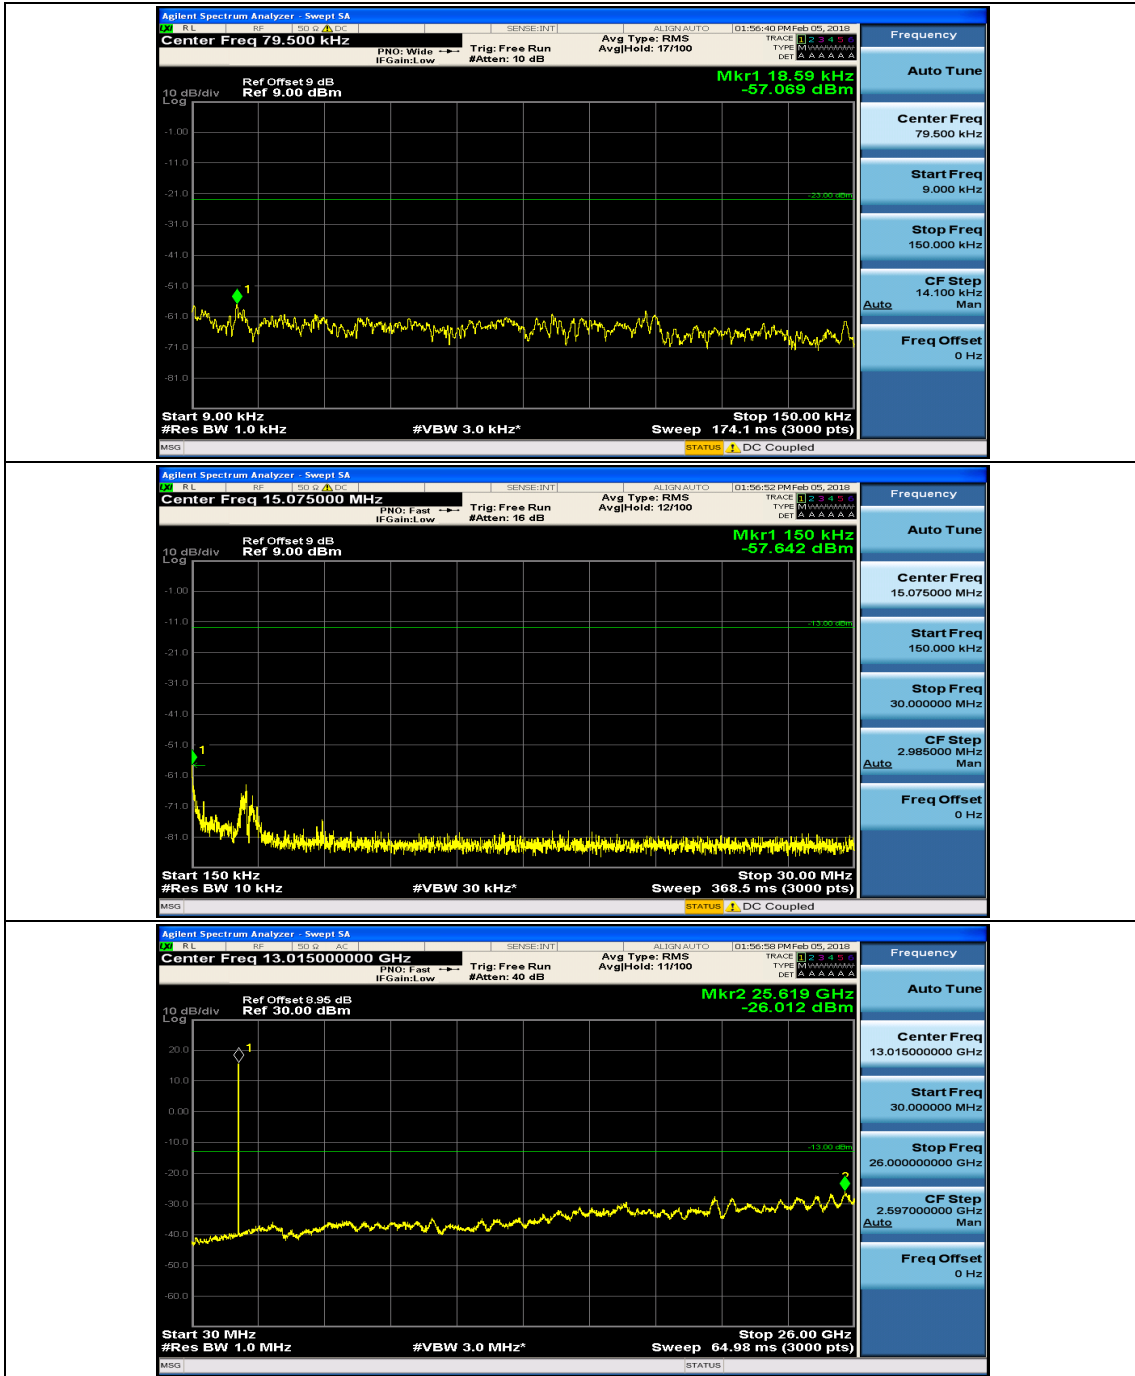

Frequency
Auto Tune
Center Freq 79.500 kHz
Start Freq 9.000 kHz
Stop Freq 150.000 kHz
CF Step 14.100 kHz Man
Freq Offset 0 Hz

Frequency
Auto Tune
Center Freq 15.075000 MHz
Start Freq 150.000 kHz
Stop Freq 30.000000 MHz
CF Step 2.995000 MHz Man
Freq Offset 0 Hz

Frequency
Auto Tune
Center Freq 13.015000000 GHz
Start Freq 30.000000 MHz
Stop Freq 26.000000000 GHz
CF Step 2.597000000 GHz Auto Man
Freq Offset 0 Hz

(Channel Bandwidth: 5 MHz)_HCH_QPSK_1RB#12

(Channel Bandwidth: 5 MHz)_LCH_16QAM_1RB#0

(Channel Bandwidth: 5 MHz)_LCH_16QAM_1RB#12

(Channel Bandwidth: 5 MHz)_LCH_16QAM_1RB#24

(Channel Bandwidth: 5 MHz)_MCH_16QAM_1RB#0

(Channel Bandwidth: 5 MHz)_MCH_16QAM_1RB#12

(Channel Bandwidth: 5 MHz)_HCH_16QAM_1RB#0