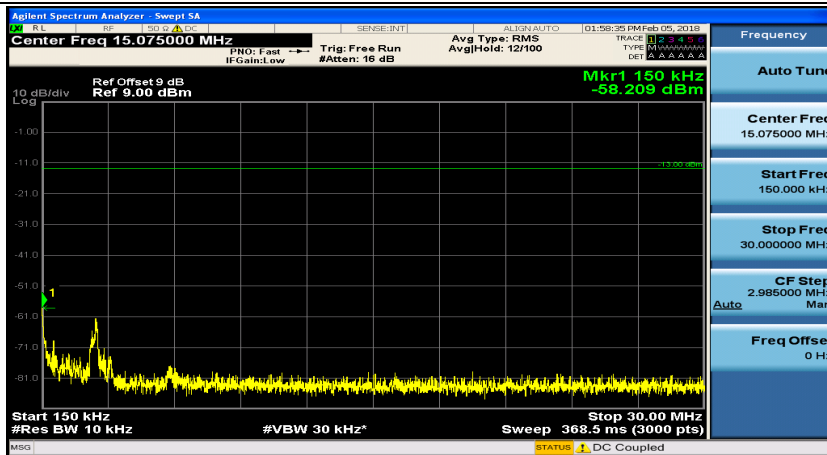

(Channel Bandwidth: 5 MHz)_MCH_16QAM_1RB#0

(Channel Bandwidth: 5 MHz)_MCH_16QAM_1RB#12