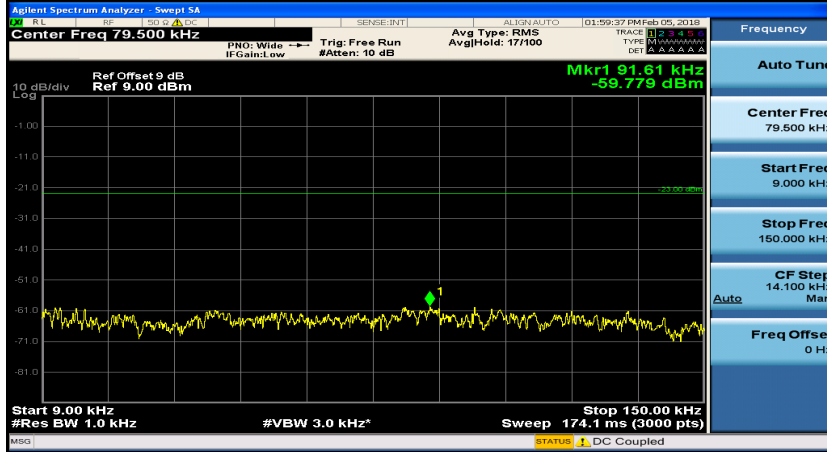

(Channel Bandwidth: 3 MHz)_HCH_16QAM_1RB#0

(Channel Bandwidth: 3 MHz)_HCH_16QAM_1RB#7

Channel Bandwidth: 5 MHz

(Channel Bandwidth: 5 MHz)_MCH_QPSK_1RB#0

(Channel Bandwidth: 5 MHz)_MCH_QPSK_1RB#12

(Channel Bandwidth: 5 MHz)_HCH_QPSK_1RB#0

Frequency
Auto Tune
Center Freq 79.500 kHz
Start Freq 9.000 kHz
Stop Freq 150.000 kHz
CF Step 14.100 kHz Man
Freq Offset 0 Hz

Frequency
Auto Tune
Center Freq 15.075000 MHz
Start Freq 150.000 kHz
Stop Freq 30.000000 MHz
CF Step 2.995000 MHz Man
Freq Offset 0 Hz

Frequency
Auto Tune
Center Freq 13.015000000 GHz
Start Freq 30.000000 MHz
Stop Freq 26.000000000 GHz
CF Step 2.597000000 GHz Auto Man
Freq Offset 0 Hz

(Channel Bandwidth: 5 MHz)_HCH_QPSK_1RB#12

(Channel Bandwidth: 5 MHz)_LCH_16QAM_1RB#0