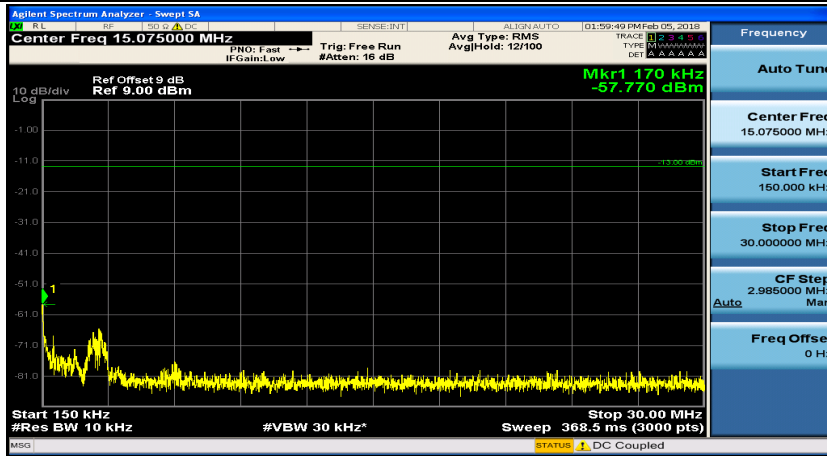

(Channel Bandwidth: 3 MHz)_HCH_16QAM_1RB#0

(Channel Bandwidth: 3 MHz)_HCH_16QAM_1RB#7

Channel Bandwidth: 5 MHz

(Channel Bandwidth: 5 MHz)_MCH_QPSK_1RB#0

(Channel Bandwidth: 5 MHz)_MCH_QPSK_1RB#12

(Channel Bandwidth: 5 MHz)_HCH_QPSK_1RB#0

Frequency
Auto Tune
Center Freq 79.500 kHz
Start Freq 9.000 kHz
Stop Freq 150.000 kHz
CF Step 14.100 kHz Man
Freq Offset 0 Hz

Frequency
Auto Tune
Center Freq 15.075000 MHz
Start Freq 150.000 kHz
Stop Freq 30.000000 MHz
CF Step 2.995000 MHz Man
Freq Offset 0 Hz

Frequency
Auto Tune
Center Freq 13.015000000 GHz
Start Freq 30.000000 MHz
Stop Freq 26.000000000 GHz
CF Step 2.597000000 GHz Auto Man
Freq Offset 0 Hz

(Channel Bandwidth: 5 MHz)_HCH_QPSK_1RB#12

(Channel Bandwidth: 5 MHz)_LCH_16QAM_1RB#0