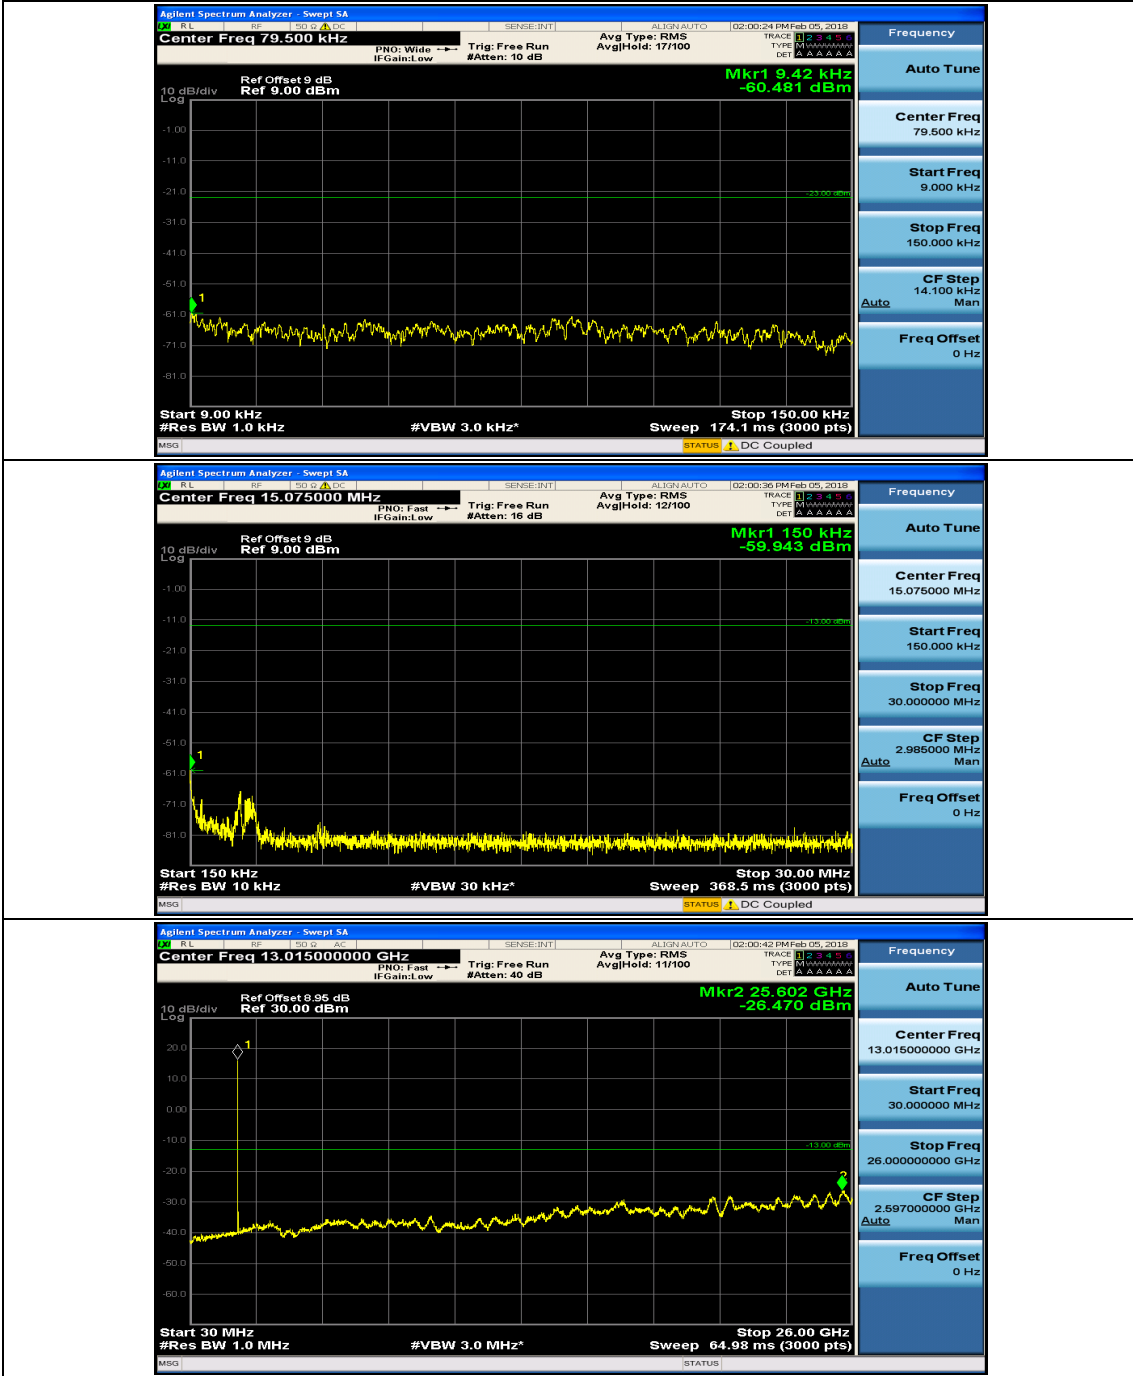

(Channel Bandwidth: 3 MHz)_HCH_16QAM_1RB#0

(Channel Bandwidth: 3 MHz)_HCH_16QAM_1RB#7

Channel Bandwidth: 5 MHz

(Channel Bandwidth: 5 MHz)_MCH_QPSK_1RB#0

(Channel Bandwidth: 5 MHz)_MCH_QPSK_1RB#12

(Channel Bandwidth: 5 MHz)_HCH_QPSK_1RB#0

Frequency
Auto Tune
Center Freq 79.500 kHz
Start Freq 9.000 kHz
Stop Freq 150.000 kHz
CF Step 14.100 kHz Man
Freq Offset 0 Hz

Frequency
Auto Tune
Center Freq 15.075000 MHz
Start Freq 150.000 kHz
Stop Freq 30.000000 MHz
CF Step 2.995000 MHz Man
Freq Offset 0 Hz

Frequency
Auto Tune
Center Freq 13.015000000 GHz
Start Freq 30.000000 MHz
Stop Freq 26.000000000 GHz
CF Step 2.597000000 GHz Auto Man
Freq Offset 0 Hz

(Channel Bandwidth: 5 MHz)_HCH_QPSK_1RB#12

(Channel Bandwidth: 5 MHz)_LCH_16QAM_1RB#0