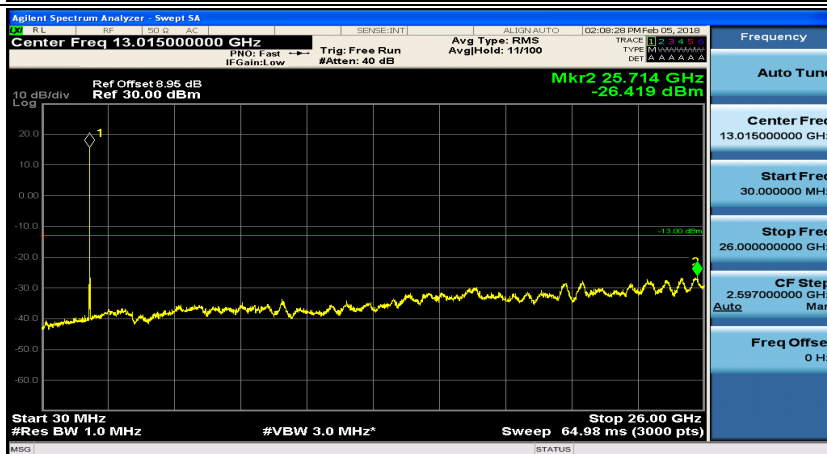

Channel Bandwidth: 10 MHz_HCH_16QAM_1RB#0

Channel Bandwidth: 10 MHz_HCH_16QAM_1RB#24