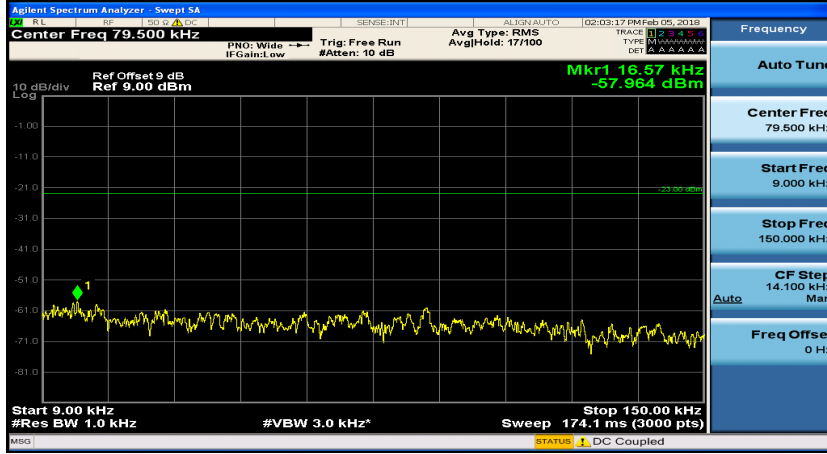

Channel Bandwidth: 10 MHz_LCH_16QAM_1RB#0

Channel Bandwidth: 10 MHz_LCH_16QAM_1RB#24