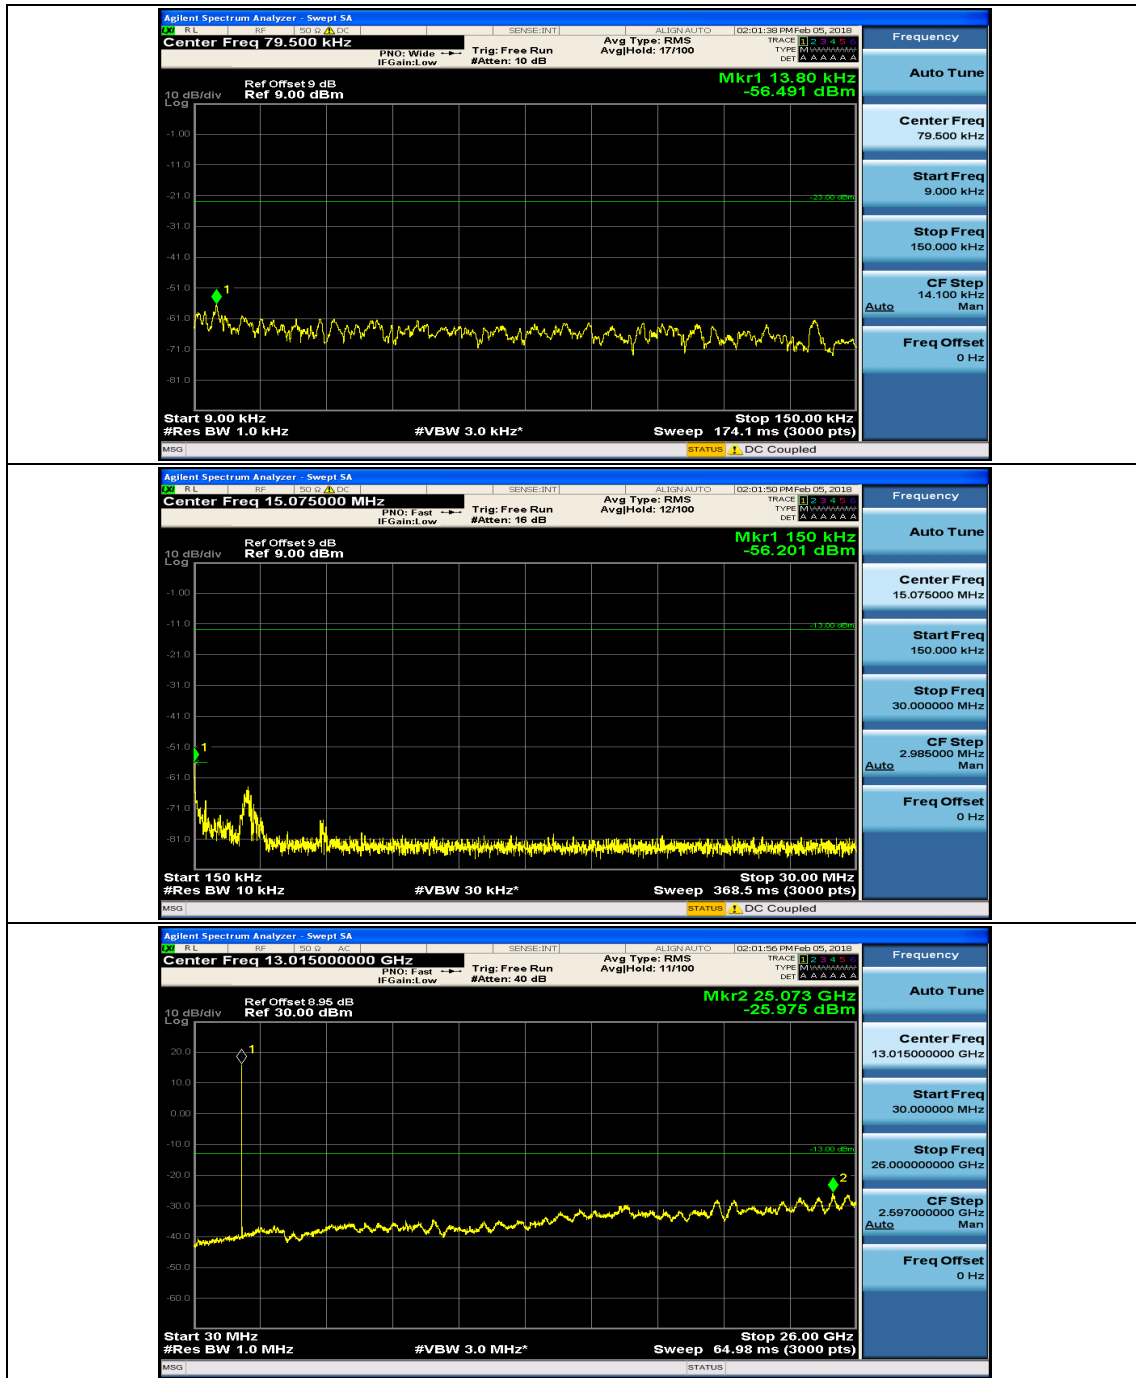

Frequency
Auto Tune
Center Freq 13.015000000 GHz
Start Freq 30.000000 MHz
Stop Freq 26.000000000 GHz
CF Step 2.597000000 GHz Auto Man
Freq Offset 0 Hz

(Channel Bandwidth: 5 MHz)_HCH_QPSK_1RB#12

(Channel Bandwidth: 5 MHz)_LCH_16QAM_1RB#0

(Channel Bandwidth: 5 MHz)_LCH_16QAM_1RB#12

(Channel Bandwidth: 5 MHz)_LCH_16QAM_1RB#24

(Channel Bandwidth: 5 MHz)_MCH_16QAM_1RB#0

(Channel Bandwidth: 5 MHz)_MCH_16QAM_1RB#12

(Channel Bandwidth: 5 MHz)_HCH_16QAM_1RB#0

(Channel Bandwidth: 5 MHz)_HCH_16QAM_1RB#12

Channel Bandwidth: 10 MHz

Channel Bandwidth: 10 MHz_MCH_QPSK_1RB#0

Channel Bandwidth: 10 MHz_MCH_QPSK_1RB#24

Channel Bandwidth: 10 MHz_LCH_16QAM_1RB#0

Channel Bandwidth: 10 MHz_LCH_16QAM_1RB#24