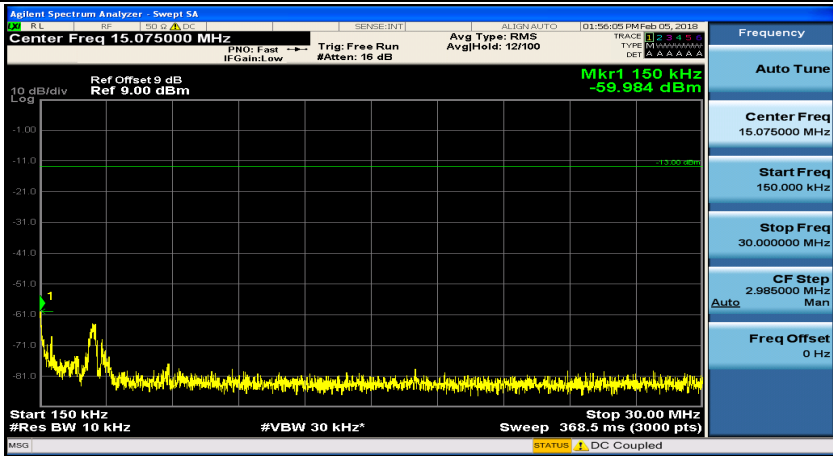

Frequency
Auto Tune
Center Freq 79.500 kHz
Start Freq 9.000 kHz
Stop Freq 150.000 kHz
CF Step 14.100 kHz Man
Freq Offset 0 Hz

Frequency
Auto Tune
Center Freq 15.075000 MHz
Start Freq 150.000 kHz
Stop Freq 30.000000 MHz
CF Step 2.995000 MHz Man
Freq Offset 0 Hz

Frequency
Auto Tune
Center Freq 13.015000000 GHz
Start Freq 30.000000 MHz
Stop Freq 26.000000000 GHz
CF Step 2.597000000 GHz Auto Man
Freq Offset 0 Hz

(Channel Bandwidth: 5 MHz)_HCH_QPSK_1RB#12

(Channel Bandwidth: 5 MHz)_LCH_16QAM_1RB#0