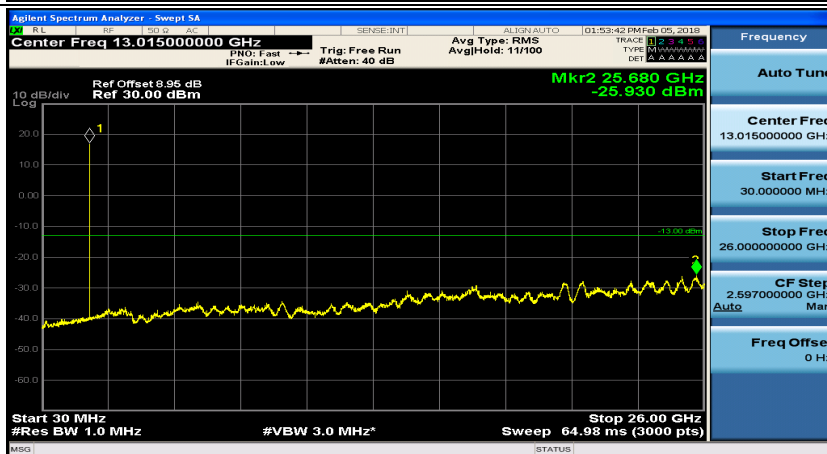

(Channel Bandwidth: 3 MHz)_HCH_16QAM_1RB#0

(Channel Bandwidth: 3 MHz)_HCH_16QAM_1RB#7

Channel Bandwidth: 5 MHz

(Channel Bandwidth: 5 MHz)_MCH_QPSK_1RB#0

(Channel Bandwidth: 5 MHz)_MCH_QPSK_1RB#12

(Channel Bandwidth: 5 MHz)_HCH_QPSK_1RB#0

Frequency
Auto Tune
Center Freq 79.500 kHz
Start Freq 9.000 kHz
Stop Freq 150.000 kHz
CF Step 14.100 kHz Man
Freq Offset 0 Hz

Frequency
Auto Tune
Center Freq 15.075000 MHz
Start Freq 150.000 kHz
Stop Freq 30.000000 MHz
CF Step 2.995000 MHz Man
Freq Offset 0 Hz

Frequency
Auto Tune
Center Freq 13.015000000 GHz
Start Freq 30.000000 MHz
Stop Freq 26.000000000 GHz
CF Step 2.597000000 GHz Auto Man
Freq Offset 0 Hz

(Channel Bandwidth: 5 MHz)_HCH_QPSK_1RB#12

(Channel Bandwidth: 5 MHz)_LCH_16QAM_1RB#0