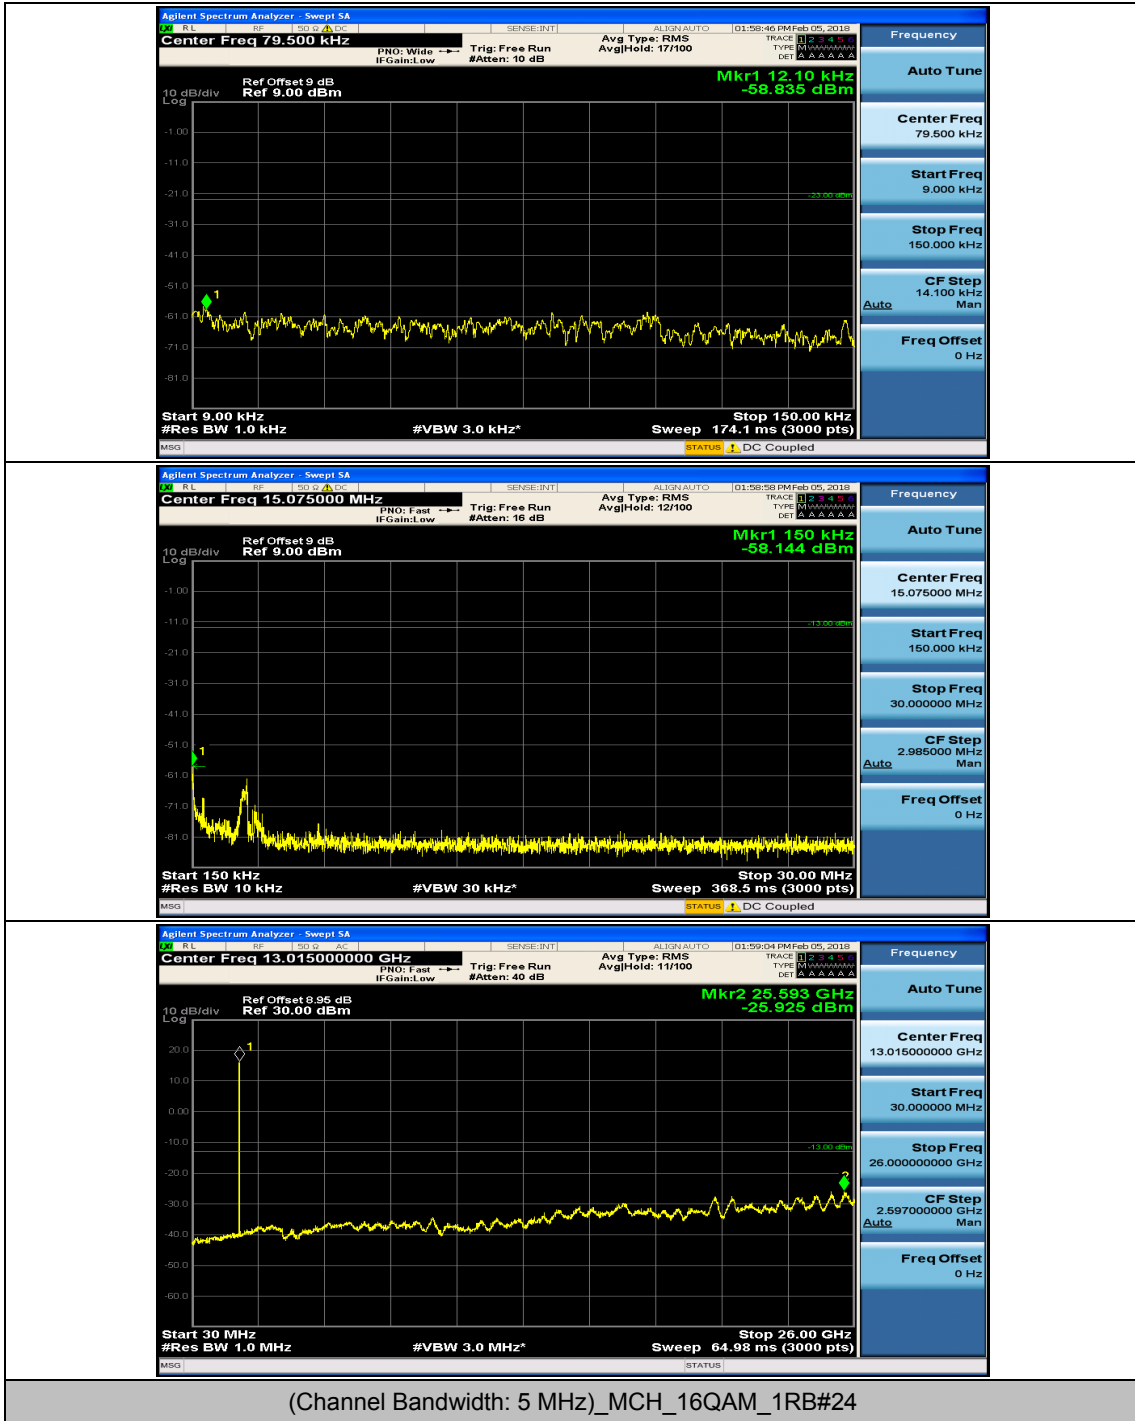

Frequency
Auto Tune
Center Freq 13.015000000 GHz
Start Freq 30.000000 MHz
Stop Freq 26.000000000 GHz
CF Step 2.597000000 GHz Auto Man
Freq Offset 0 Hz

(Channel Bandwidth: 5 MHz)_HCH_QPSK_1RB#12

(Channel Bandwidth: 5 MHz)_LCH_16QAM_1RB#0

(Channel Bandwidth: 5 MHz)_LCH_16QAM_1RB#12

(Channel Bandwidth: 5 MHz)_LCH_16QAM_1RB#24

(Channel Bandwidth: 5 MHz)_MCH_16QAM_1RB#0

(Channel Bandwidth: 5 MHz)_MCH_16QAM_1RB#12

(Channel Bandwidth: 5 MHz)_HCH_16QAM_1RB#0