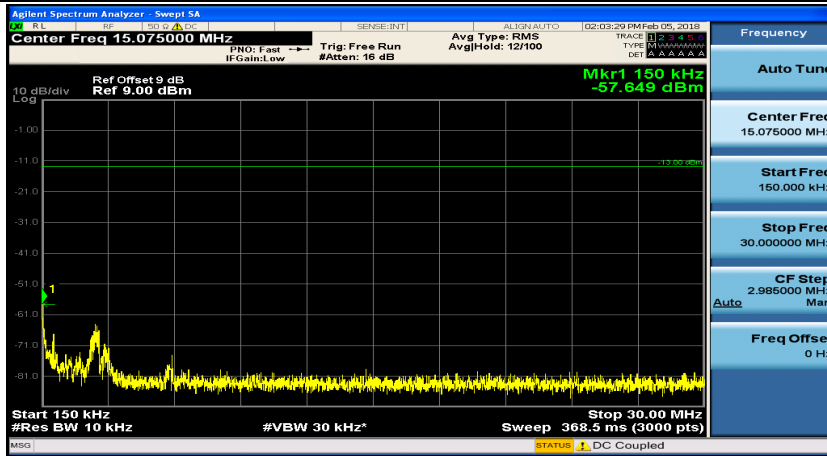

Channel Bandwidth: 10 MHz_LCH_16QAM_1RB#0

Channel Bandwidth: 10 MHz_LCH_16QAM_1RB#24