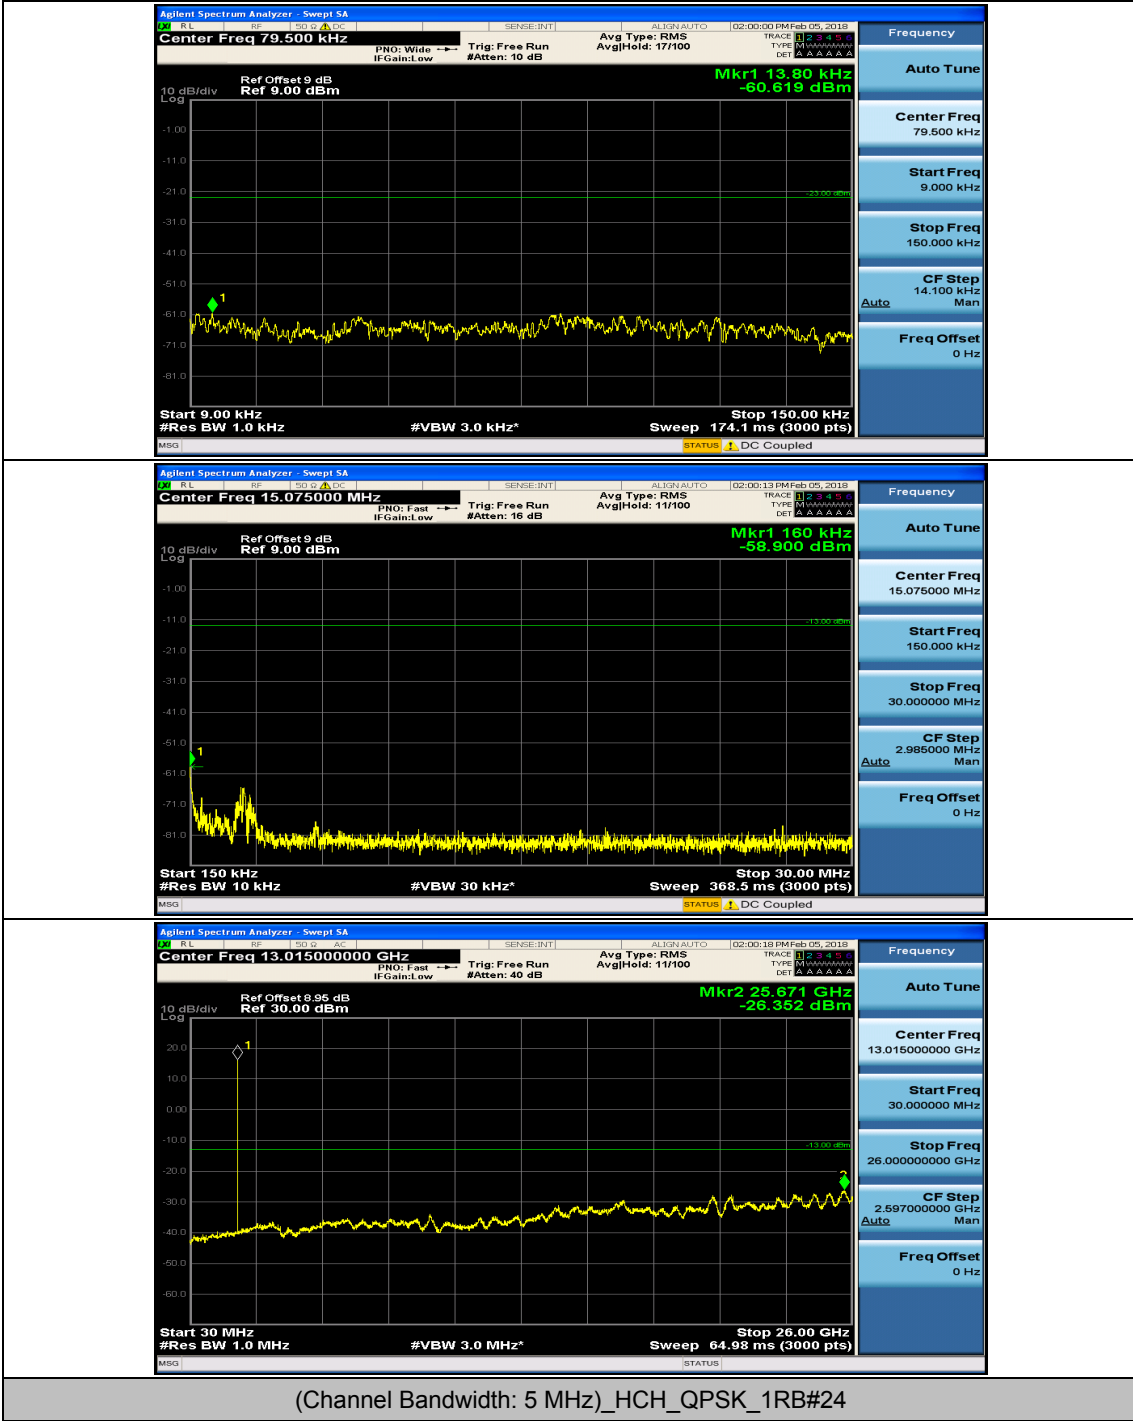

(Channel Bandwidth: 3 MHz)_HCH_16QAM_1RB#0

(Channel Bandwidth: 3 MHz)_HCH_16QAM_1RB#7

Channel Bandwidth: 5 MHz

(Channel Bandwidth: 5 MHz)_MCH_QPSK_1RB#0

(Channel Bandwidth: 5 MHz)_MCH_QPSK_1RB#12

(Channel Bandwidth: 5 MHz)_HCH_QPSK_1RB#0

Frequency
Auto Tune
Center Freq 79.500 kHz
Start Freq 9.000 kHz
Stop Freq 150.000 kHz
CF Step 14.100 kHz Man
Freq Offset 0 Hz

Frequency
Auto Tune
Center Freq 15.075000 MHz
Start Freq 150.000 kHz
Stop Freq 30.000000 MHz
CF Step 2.995000 MHz Man
Freq Offset 0 Hz

Frequency
Auto Tune
Center Freq 13.015000000 GHz
Start Freq 30.000000 MHz
Stop Freq 26.000000000 GHz
CF Step 2.597000000 GHz Auto Man
Freq Offset 0 Hz

(Channel Bandwidth: 5 MHz)_HCH_QPSK_1RB#12

(Channel Bandwidth: 5 MHz)_LCH_16QAM_1RB#0