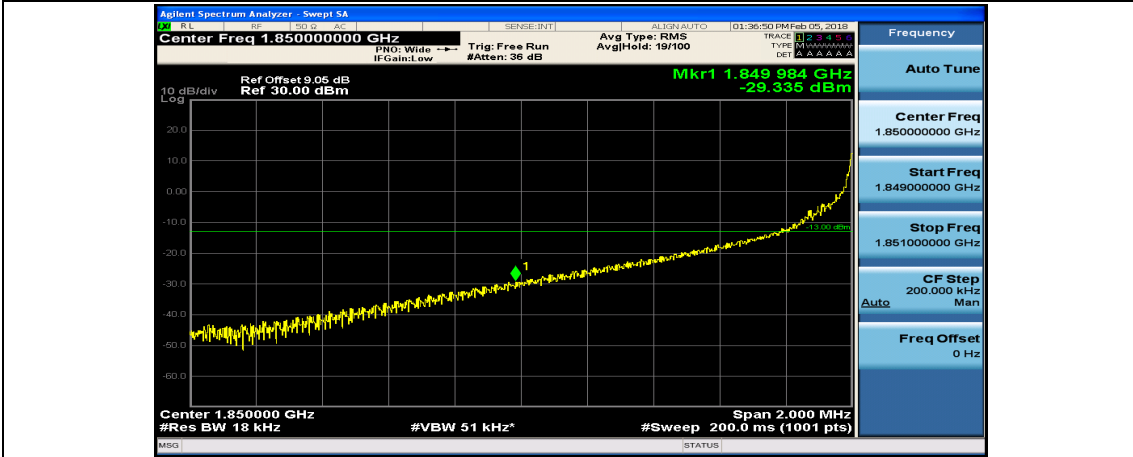

(Channel Bandwidth:20 MHz)_LCH_16QAM_1RB#0