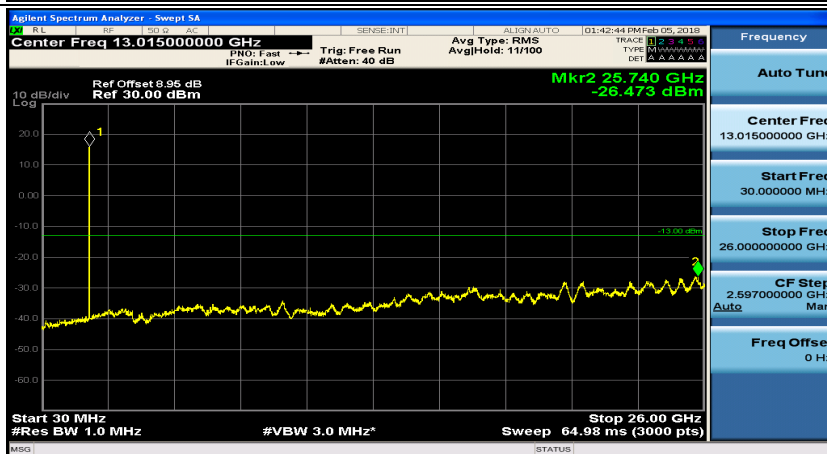

Appendix E: Conducted Spurious Emission

Test Graphs

Channel Bandwidth: 1.4 MHz

(Channel Bandwidth: 1.4 MHz)_MCH_QPSK_1RB#0

(Channel Bandwidth: 1.4 MHz)_MCH_QPSK_1RB#3

(Channel Bandwidth: 1.4 MHz)_HCH_QPSK_1RB#0