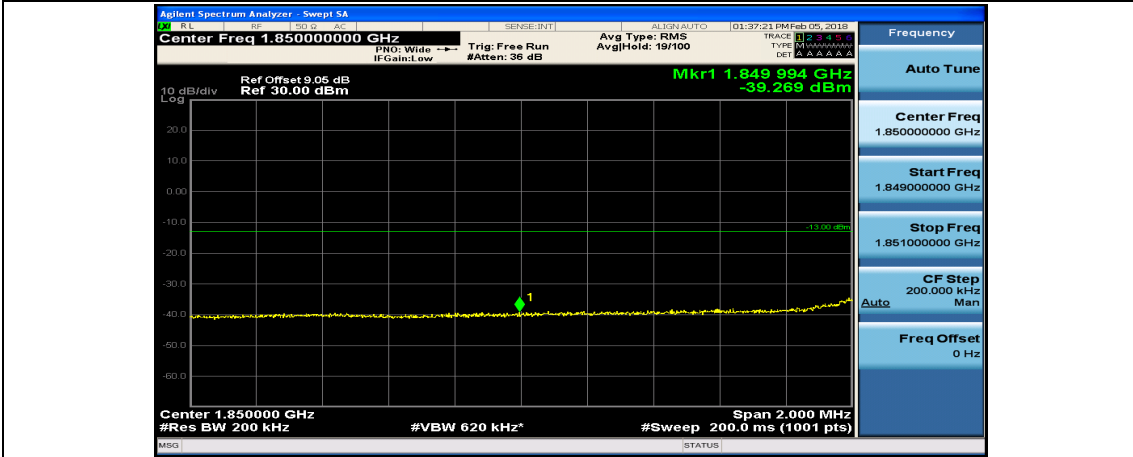

(Channel Bandwidth:15 MHz)_HCH_16QAM_1RB#37

(Channel Bandwidth:15 MHz)_HCH_16QAM_1RB#74

(Channel Bandwidth:15 MHz)_HCH_16QAM_37RB#0

(Channel Bandwidth:15 MHz)_HCH_16QAM_37RB#18

Channel Bandwidth: 20 MHz

(Channel Bandwidth:20 MHz)_LCH_QPSK_50RB#25

(Channel Bandwidth:20 MHz)_LCH_QPSK_50RB#50

(Channel Bandwidth:20 MHz)_LCH_QPSK_100RB#0

(Channel Bandwidth:20 MHz)_HCH_QPSK_50RB#0

(Channel Bandwidth:20 MHz)_HCH_QPSK_50RB#25

(Channel Bandwidth:20 MHz)_HCH_QPSK_50RB#50