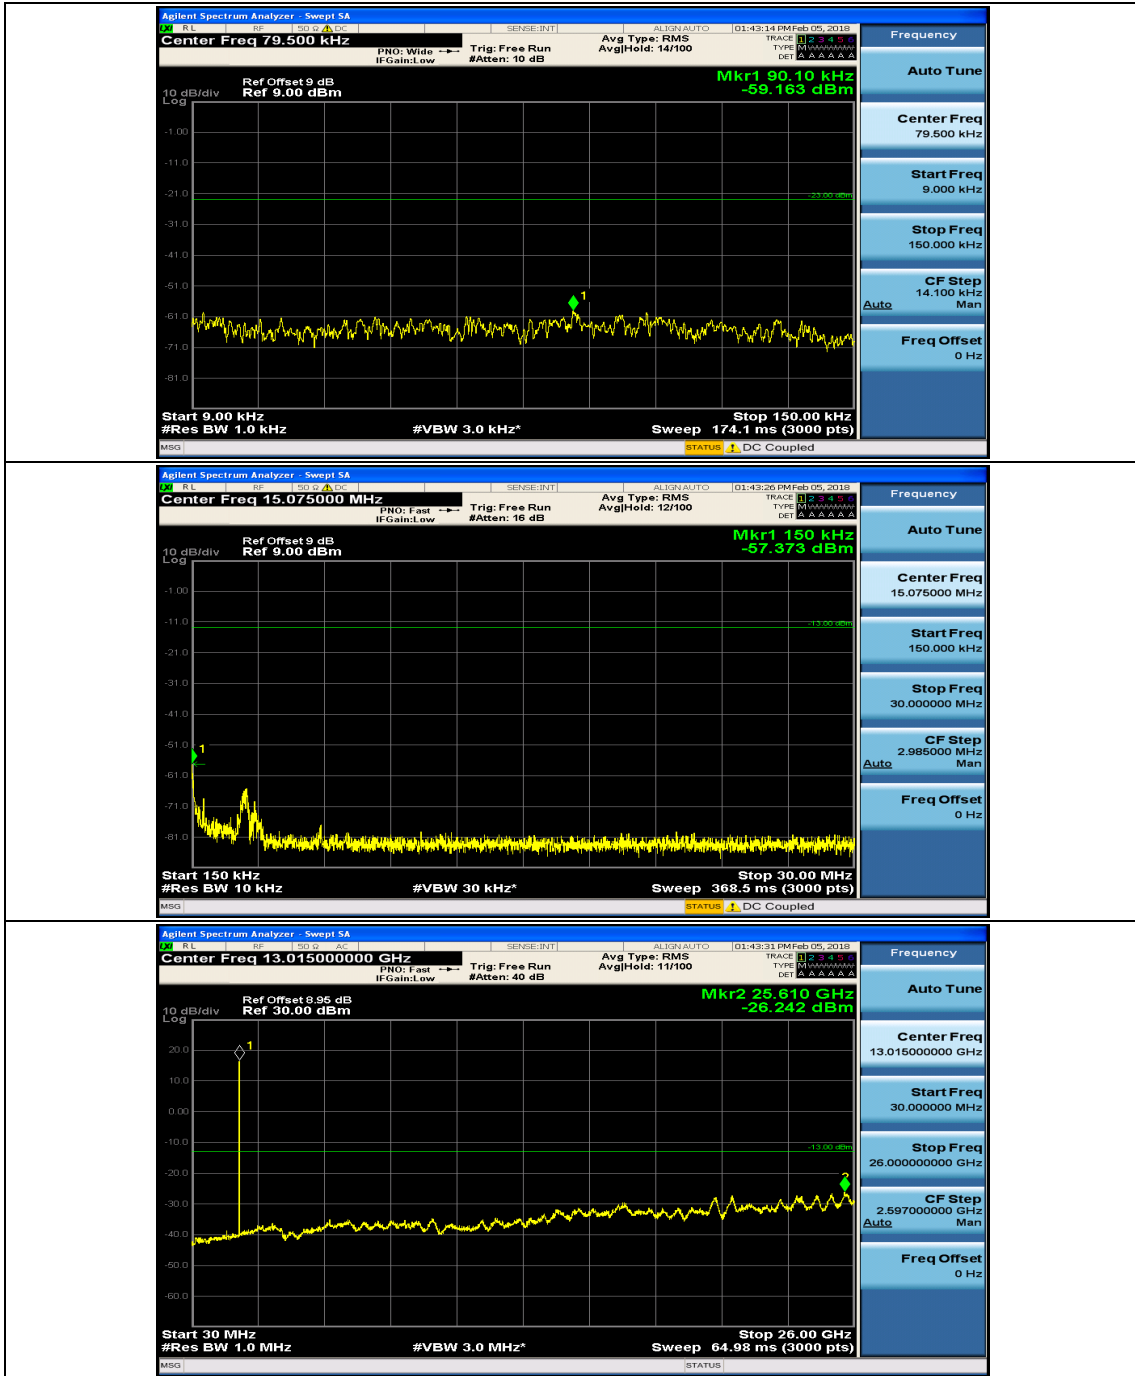

Appendix E: Conducted Spurious Emission

Test Graphs

Channel Bandwidth: 1.4 MHz

(Channel Bandwidth: 1.4 MHz)_MCH_QPSK_1RB#0

(Channel Bandwidth: 1.4 MHz)_MCH_QPSK_1RB#3

(Channel Bandwidth: 1.4 MHz)_HCH_QPSK_1RB#0