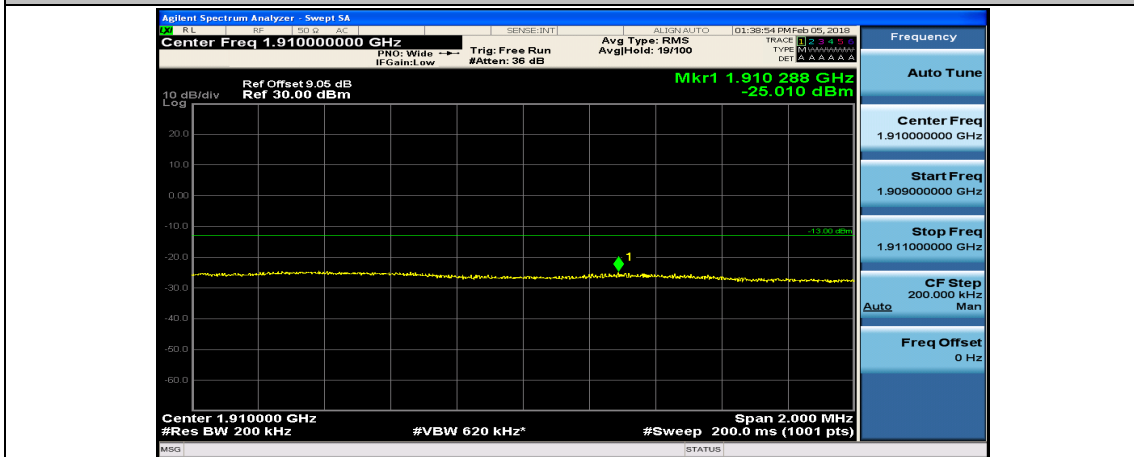

(Channel Bandwidth:20 MHz)_LCH_QPSK_50RB#50

(Channel Bandwidth:20 MHz)_LCH_QPSK_100RB#0

(Channel Bandwidth:20 MHz)_HCH_QPSK_50RB#0

(Channel Bandwidth:20 MHz)_HCH_QPSK_50RB#25

(Channel Bandwidth:20 MHz)_HCH_QPSK_50RB#50