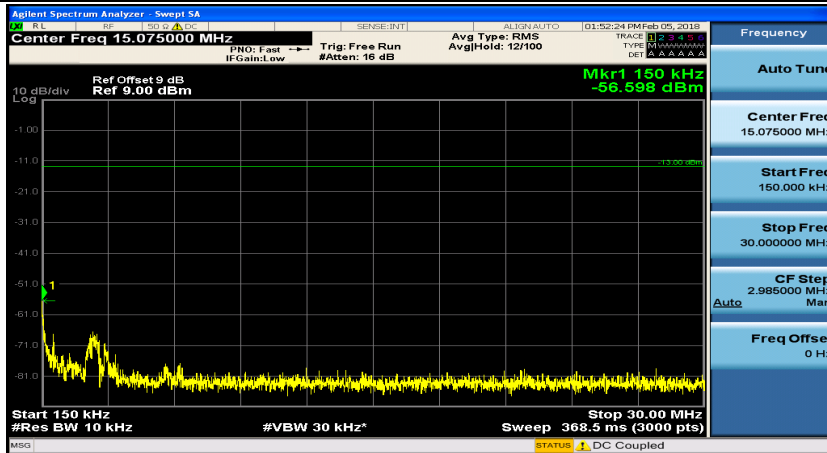

(Channel Bandwidth: 1.4 MHz)_HCH_16QAM_1RB#0

(Channel Bandwidth: 1.4 MHz)_HCH_16QAM_1RB#3

Channel Bandwidth: 3 MHz

(Channel Bandwidth: 3 MHz)_MCH_QPSK_1RB#0

(Channel Bandwidth: 3 MHz)_MCH_QPSK_1RB#7

(Channel Bandwidth: 3 MHz)_HCH_QPSK_1RB#0