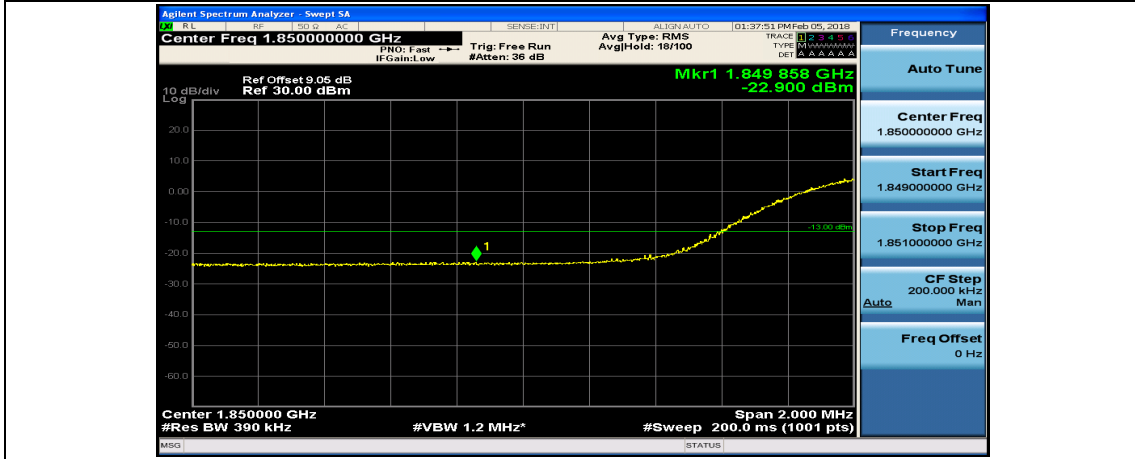

(Channel Bandwidth:15 MHz)_HCH_16QAM_1RB#37

(Channel Bandwidth:15 MHz)_HCH_16QAM_1RB#74

(Channel Bandwidth:15 MHz)_HCH_16QAM_37RB#0

(Channel Bandwidth:15 MHz)_HCH_16QAM_37RB#18

Channel Bandwidth: 20 MHz

(Channel Bandwidth:20 MHz)_LCH_QPSK_50RB#25

(Channel Bandwidth:20 MHz)_LCH_QPSK_50RB#50

(Channel Bandwidth:20 MHz)_LCH_QPSK_100RB#0

(Channel Bandwidth:20 MHz)_HCH_QPSK_50RB#0

(Channel Bandwidth:20 MHz)_HCH_QPSK_50RB#25

(Channel Bandwidth:20 MHz)_HCH_QPSK_50RB#50