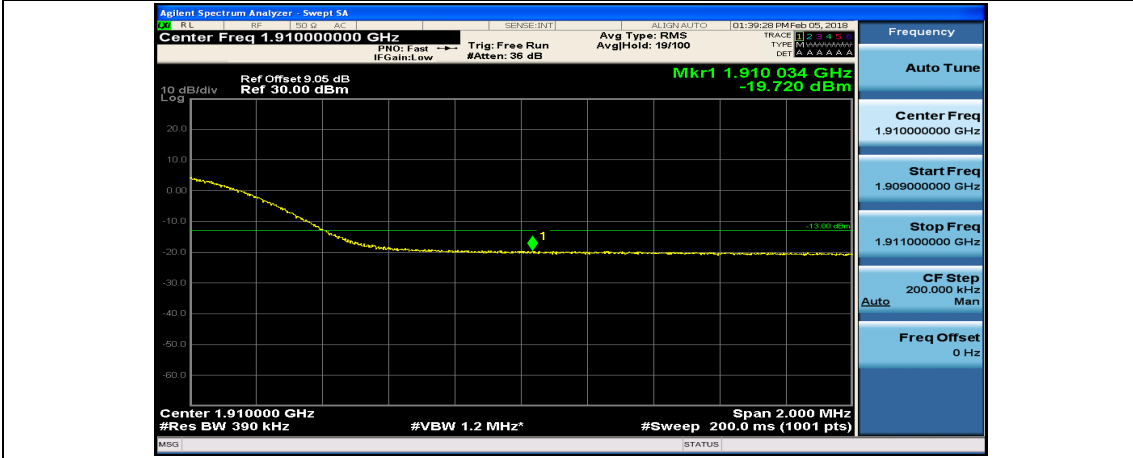

(Channel Bandwidth:20 MHz)_HCH_QPSK_100RB#0