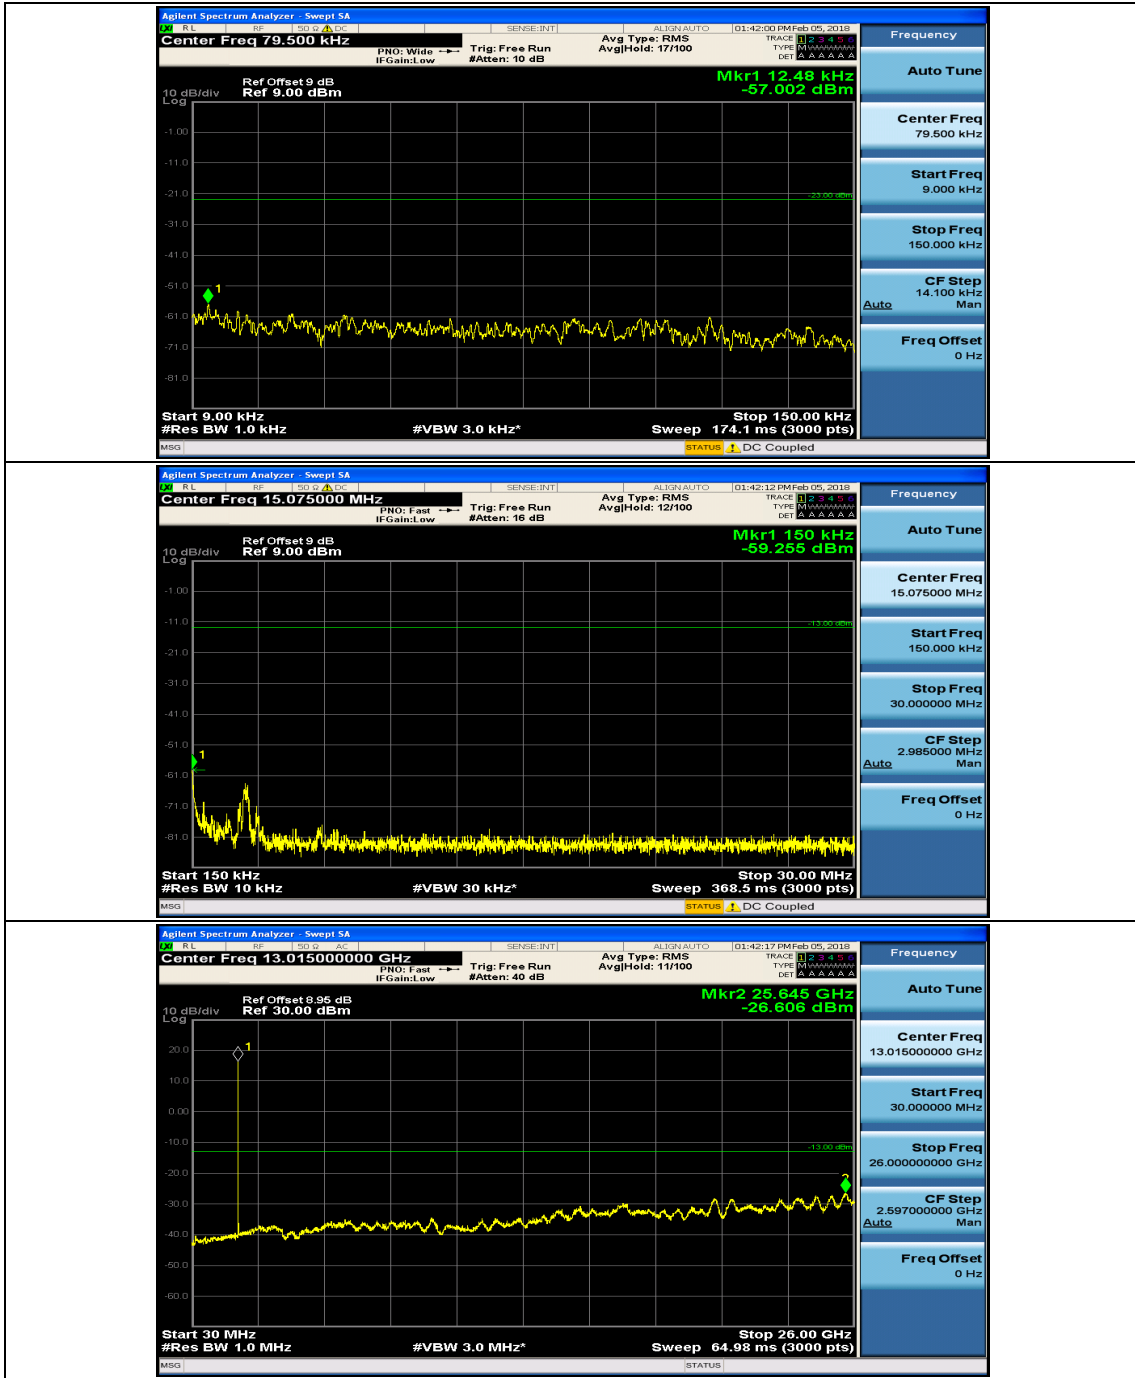

Appendix E: Conducted Spurious Emission

Test Graphs

Channel Bandwidth: 1.4 MHz

(Channel Bandwidth: 1.4 MHz)_MCH_QPSK_1RB#0

(Channel Bandwidth: 1.4 MHz)_MCH_QPSK_1RB#3

(Channel Bandwidth: 1.4 MHz)_HCH_QPSK_1RB#0

(Channel Bandwidth: 1.4 MHz)_HCH_QPSK_1RB#3

(Channel Bandwidth: 1.4 MHz)_LCH_16QAM_1RB#0

(Channel Bandwidth: 1.4 MHz)_LCH_16QAM_1RB#3

(Channel Bandwidth: 1.4 MHz)_MCH_16QAM_1RB#0

(Channel Bandwidth: 1.4 MHz)_MCH_16QAM_1RB#3