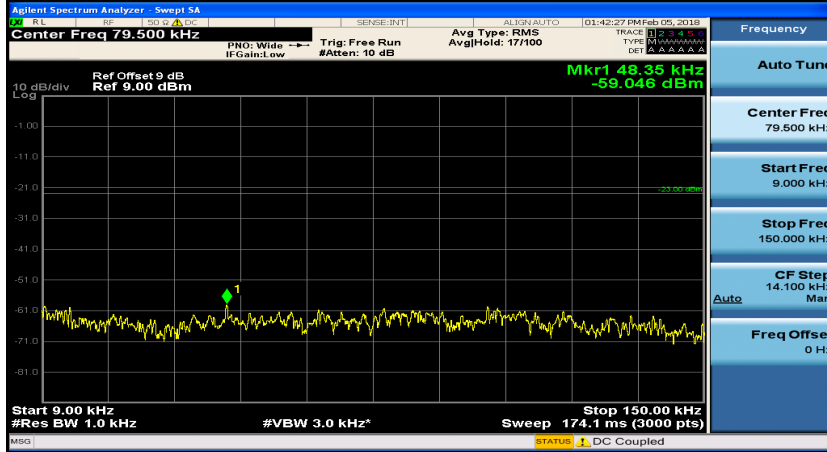

Appendix E: Conducted Spurious Emission

Test Graphs

Channel Bandwidth: 1.4 MHz

(Channel Bandwidth: 1.4 MHz)_MCH_QPSK_1RB#0

(Channel Bandwidth: 1.4 MHz)_MCH_QPSK_1RB#3

(Channel Bandwidth: 1.4 MHz)_HCH_QPSK_1RB#0