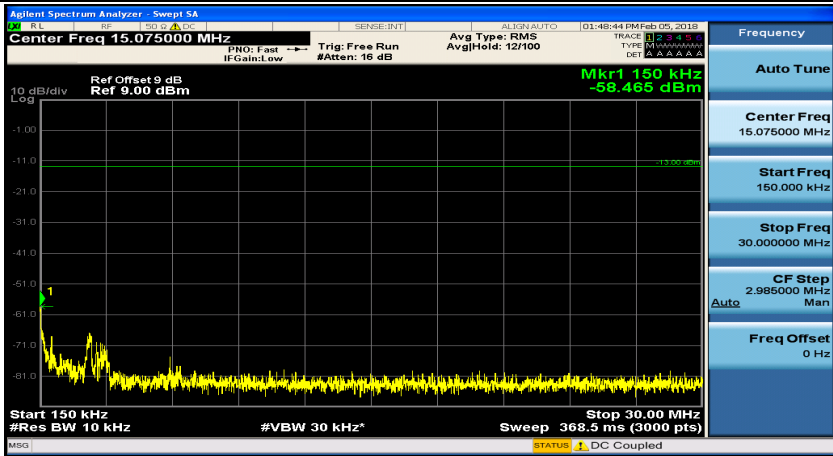

(Channel Bandwidth: 3 MHz)_LCH_16QAM_1RB#0

(Channel Bandwidth: 3 MHz)_LCH_16QAM_1RB#7