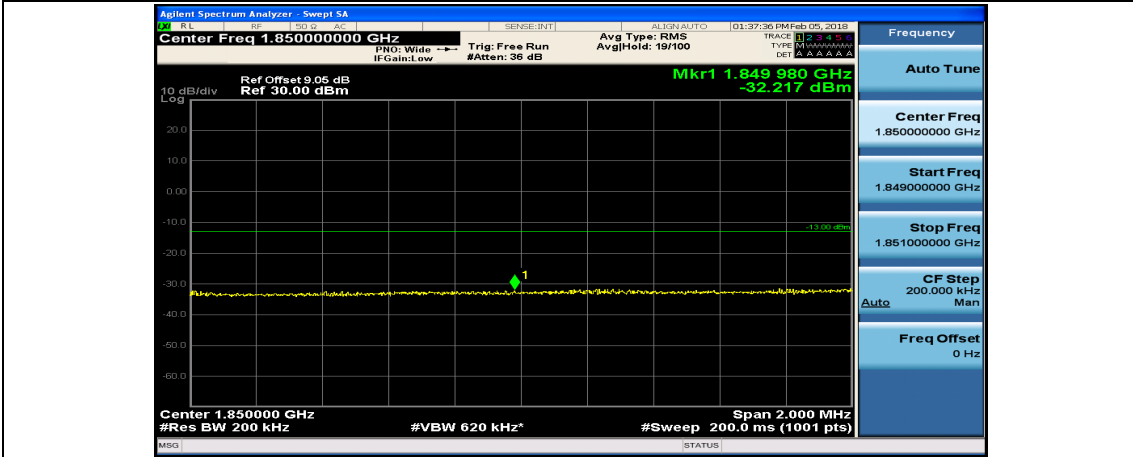

(Channel Bandwidth:20 MHz)_LCH_16QAM_50RB#25