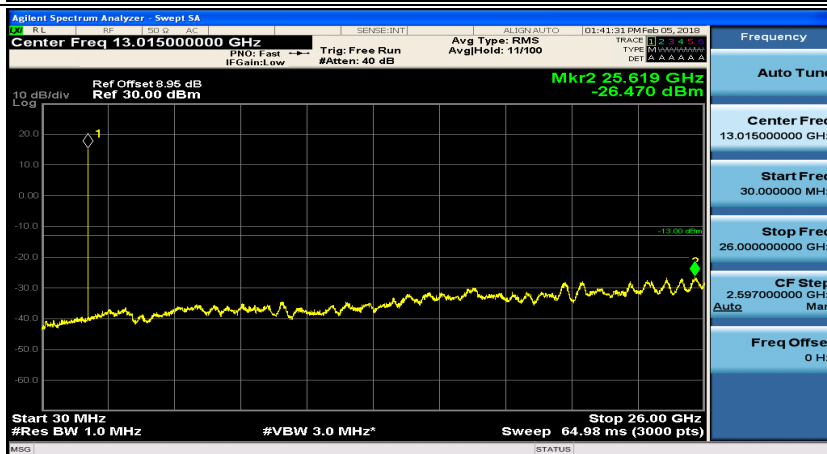

(Channel Bandwidth: 1.4 MHz)_LCH_16QAM_1RB#0

(Channel Bandwidth: 1.4 MHz)_LCH_16QAM_1RB#3