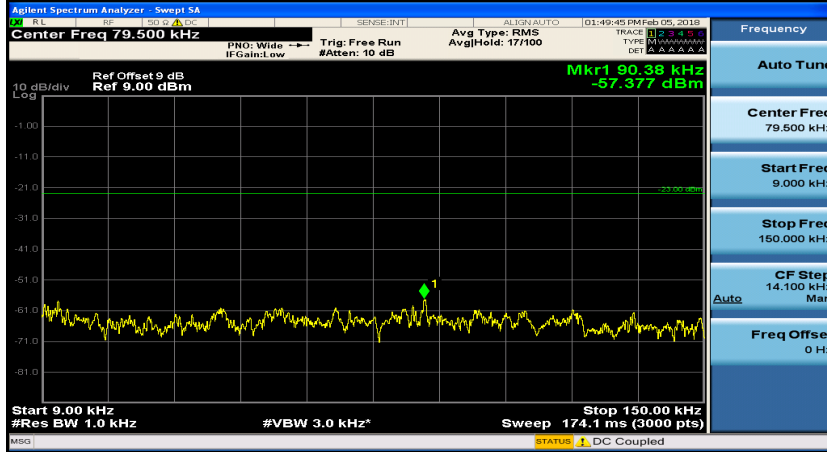

(Channel Bandwidth: 1.4 MHz)_HCH_16QAM_1RB#0

(Channel Bandwidth: 1.4 MHz)_HCH_16QAM_1RB#3

Channel Bandwidth: 3 MHz

(Channel Bandwidth: 3 MHz)_MCH_QPSK_1RB#0

(Channel Bandwidth: 3 MHz)_MCH_QPSK_1RB#7

(Channel Bandwidth: 3 MHz)_HCH_QPSK_1RB#0