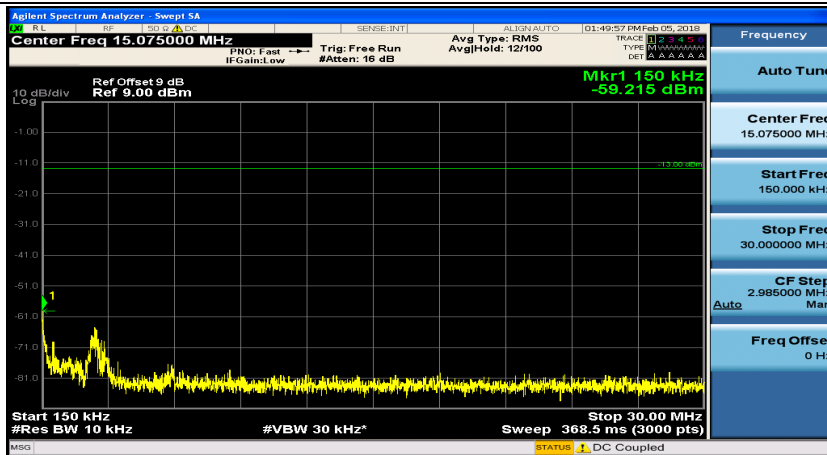

(Channel Bandwidth: 1.4 MHz)_HCH_16QAM_1RB#0

(Channel Bandwidth: 1.4 MHz)_HCH_16QAM_1RB#3

Channel Bandwidth: 3 MHz

(Channel Bandwidth: 3 MHz)_MCH_QPSK_1RB#0

(Channel Bandwidth: 3 MHz)_MCH_QPSK_1RB#7

(Channel Bandwidth: 3 MHz)_HCH_QPSK_1RB#0