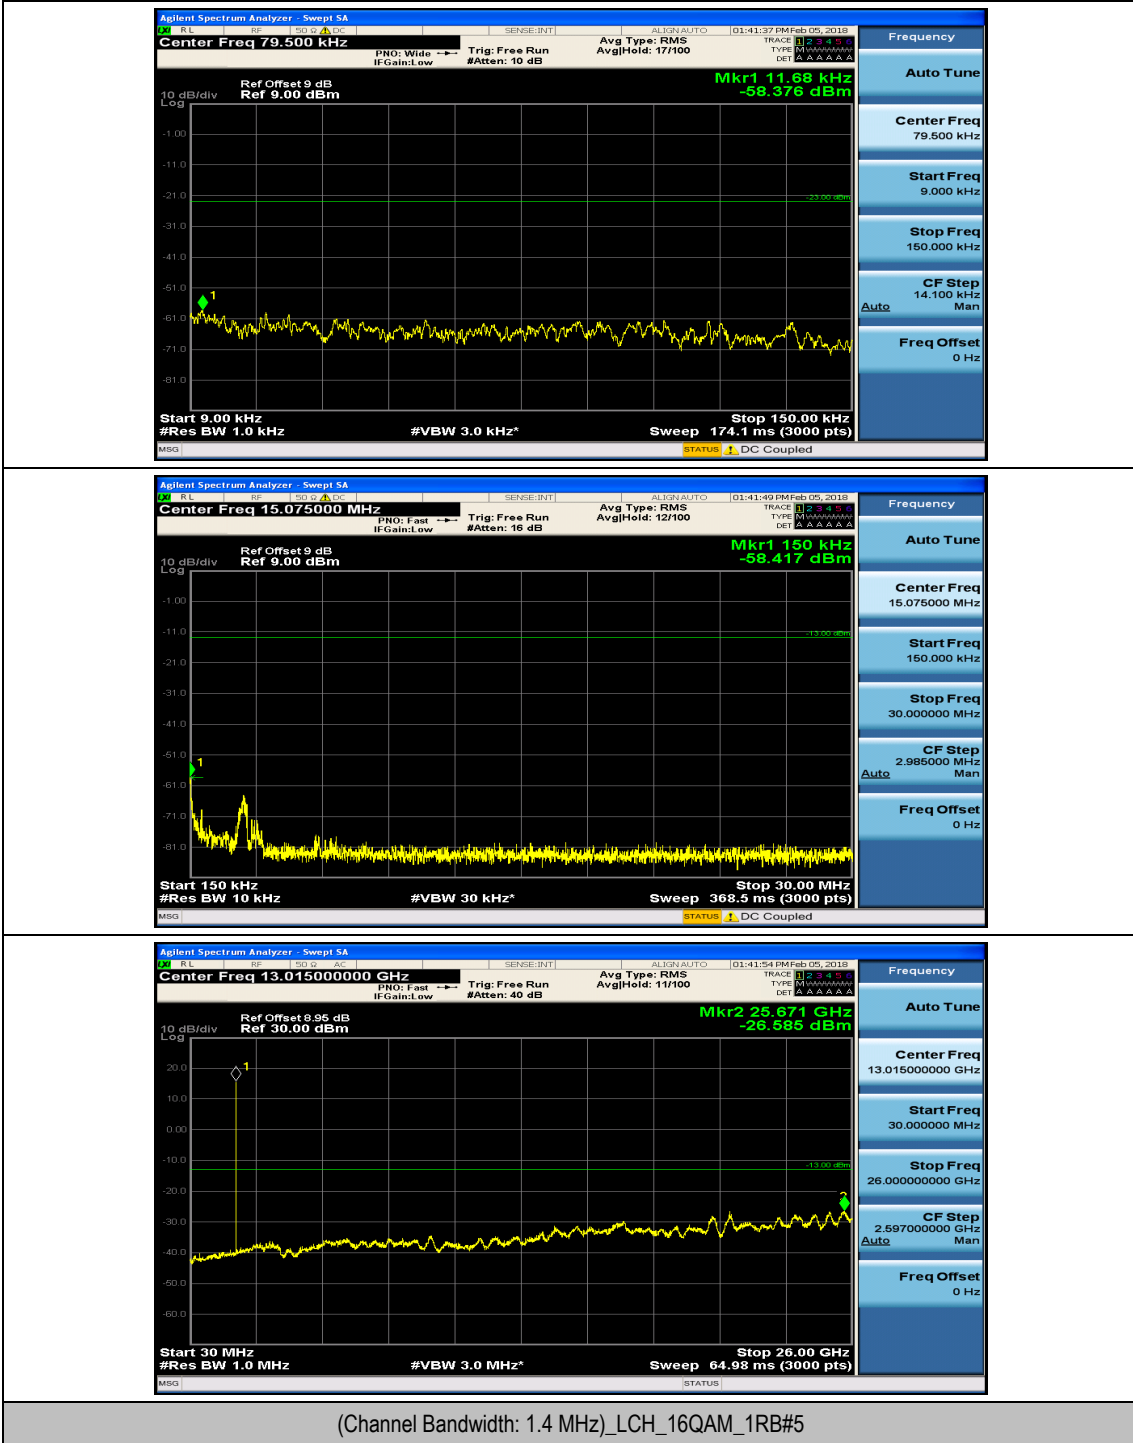

Appendix E: Conducted Spurious Emission

Test Graphs

Channel Bandwidth: 1.4 MHz

(Channel Bandwidth: 1.4 MHz)_MCH_QPSK_1RB#0

(Channel Bandwidth: 1.4 MHz)_MCH_QPSK_1RB#3

(Channel Bandwidth: 1.4 MHz)_HCH_QPSK_1RB#0

(Channel Bandwidth: 1.4 MHz)_HCH_QPSK_1RB#3

(Channel Bandwidth: 1.4 MHz)_LCH_16QAM_1RB#0

(Channel Bandwidth: 1.4 MHz)_LCH_16QAM_1RB#3

(Channel Bandwidth: 1.4 MHz)_MCH_16QAM_1RB#0

(Channel Bandwidth: 1.4 MHz)_MCH_16QAM_1RB#3