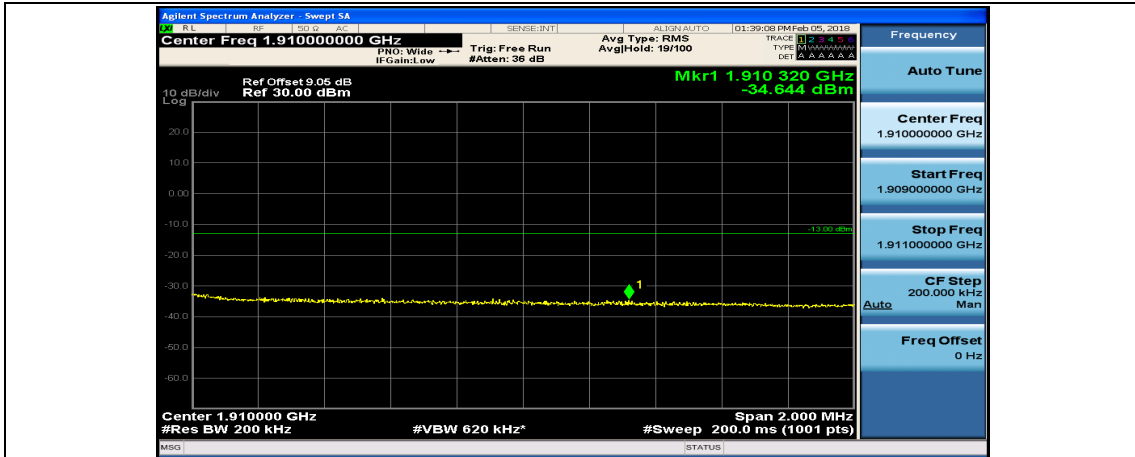

(Channel Bandwidth:20 MHz)_HCH_16QAM_50RB#0