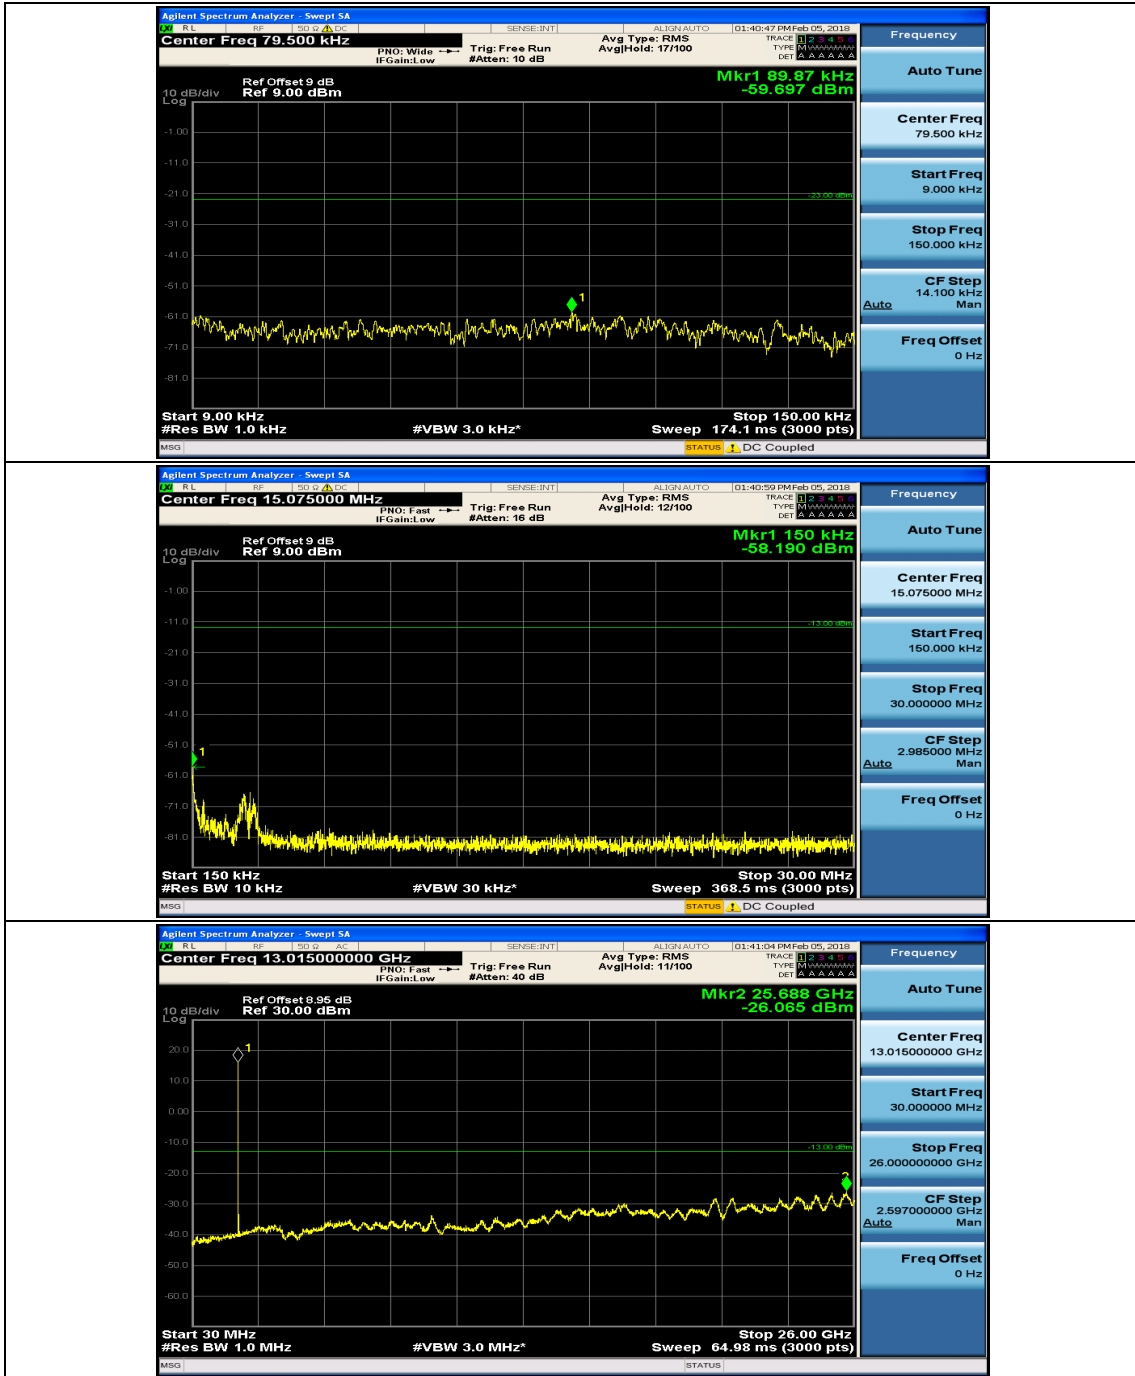

(Channel Bandwidth:20 MHz)_HCH_16QAM_1RB#99

(Channel Bandwidth:20 MHz)_HCH_16QAM_50RB#0

(Channel Bandwidth:20 MHz)_HCH_16QAM_50RB#25

(Channel Bandwidth:20 MHz)_HCH_16QAM_50RB#50

(Channel Bandwidth:20 MHz)_HCH_16QAM_100RB#0

Appendix E: Conducted Spurious Emission

Test Graphs

Channel Bandwidth: 1.4 MHz

(Channel Bandwidth: 1.4 MHz)_MCH_QPSK_1RB#0

(Channel Bandwidth: 1.4 MHz)_MCH_QPSK_1RB#3

(Channel Bandwidth: 1.4 MHz)_HCH_QPSK_1RB#0