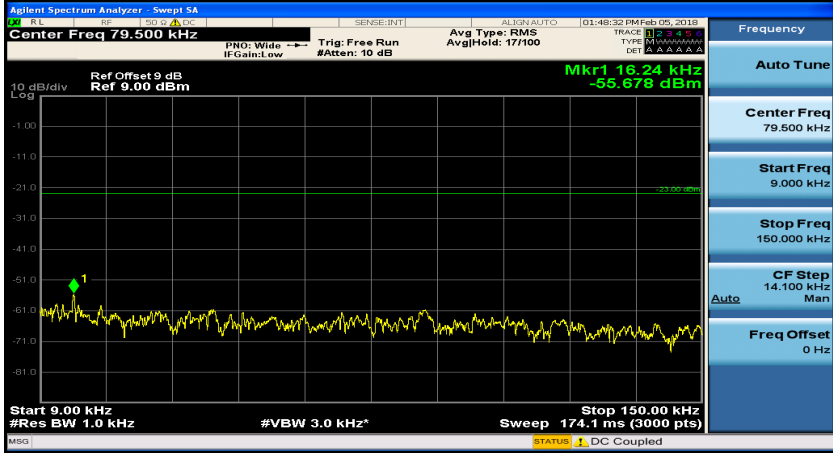

(Channel Bandwidth: 3 MHz)_LCH_16QAM_1RB#0

(Channel Bandwidth: 3 MHz)_LCH_16QAM_1RB#7