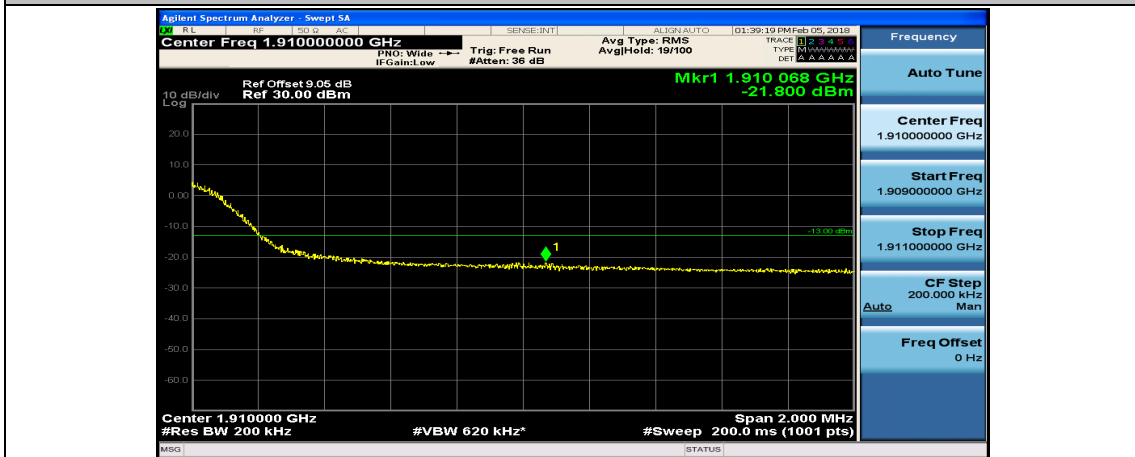

(Channel Bandwidth:20 MHz)_HCH_16QAM_1RB#99

(Channel Bandwidth:20 MHz)_HCH_16QAM_50RB#0

(Channel Bandwidth:20 MHz)_HCH_16QAM_50RB#25

(Channel Bandwidth:20 MHz)_HCH_16QAM_50RB#50

(Channel Bandwidth:20 MHz)_HCH_16QAM_100RB#0