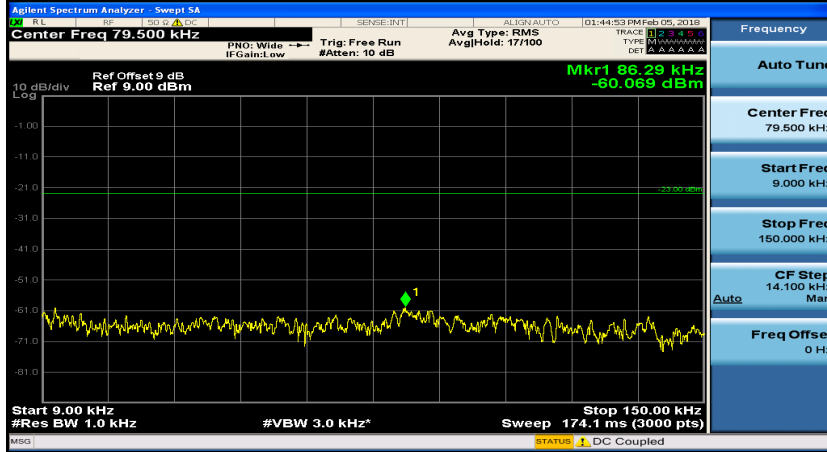

Appendix E: Conducted Spurious Emission

Test Graphs

Channel Bandwidth: 1.4 MHz

(Channel Bandwidth: 1.4 MHz)_MCH_QPSK_1RB#0

(Channel Bandwidth: 1.4 MHz)_MCH_QPSK_1RB#3

(Channel Bandwidth: 1.4 MHz)_HCH_QPSK_1RB#0