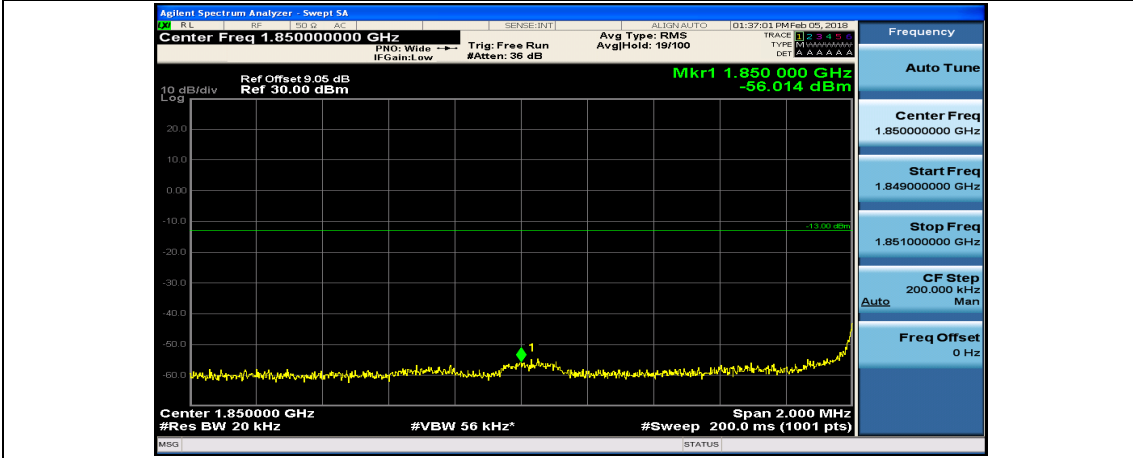

(Channel Bandwidth:20 MHz)_HCH_QPSK_100RB#0

(Channel Bandwidth:20 MHz)_LCH_16QAM_1RB#0

(Channel Bandwidth:20 MHz)_LCH_16QAM_1RB#49

(Channel Bandwidth:20 MHz)_LCH_16QAM_1RB#99

(Channel Bandwidth:20 MHz)_LCH_16QAM_50RB#0