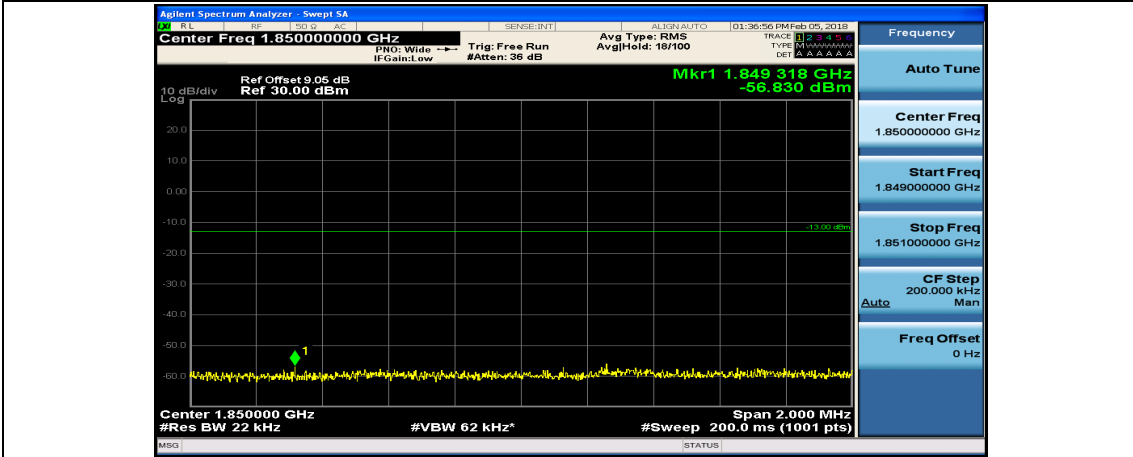

(Channel Bandwidth:20 MHz)_LCH_16QAM_1RB#49