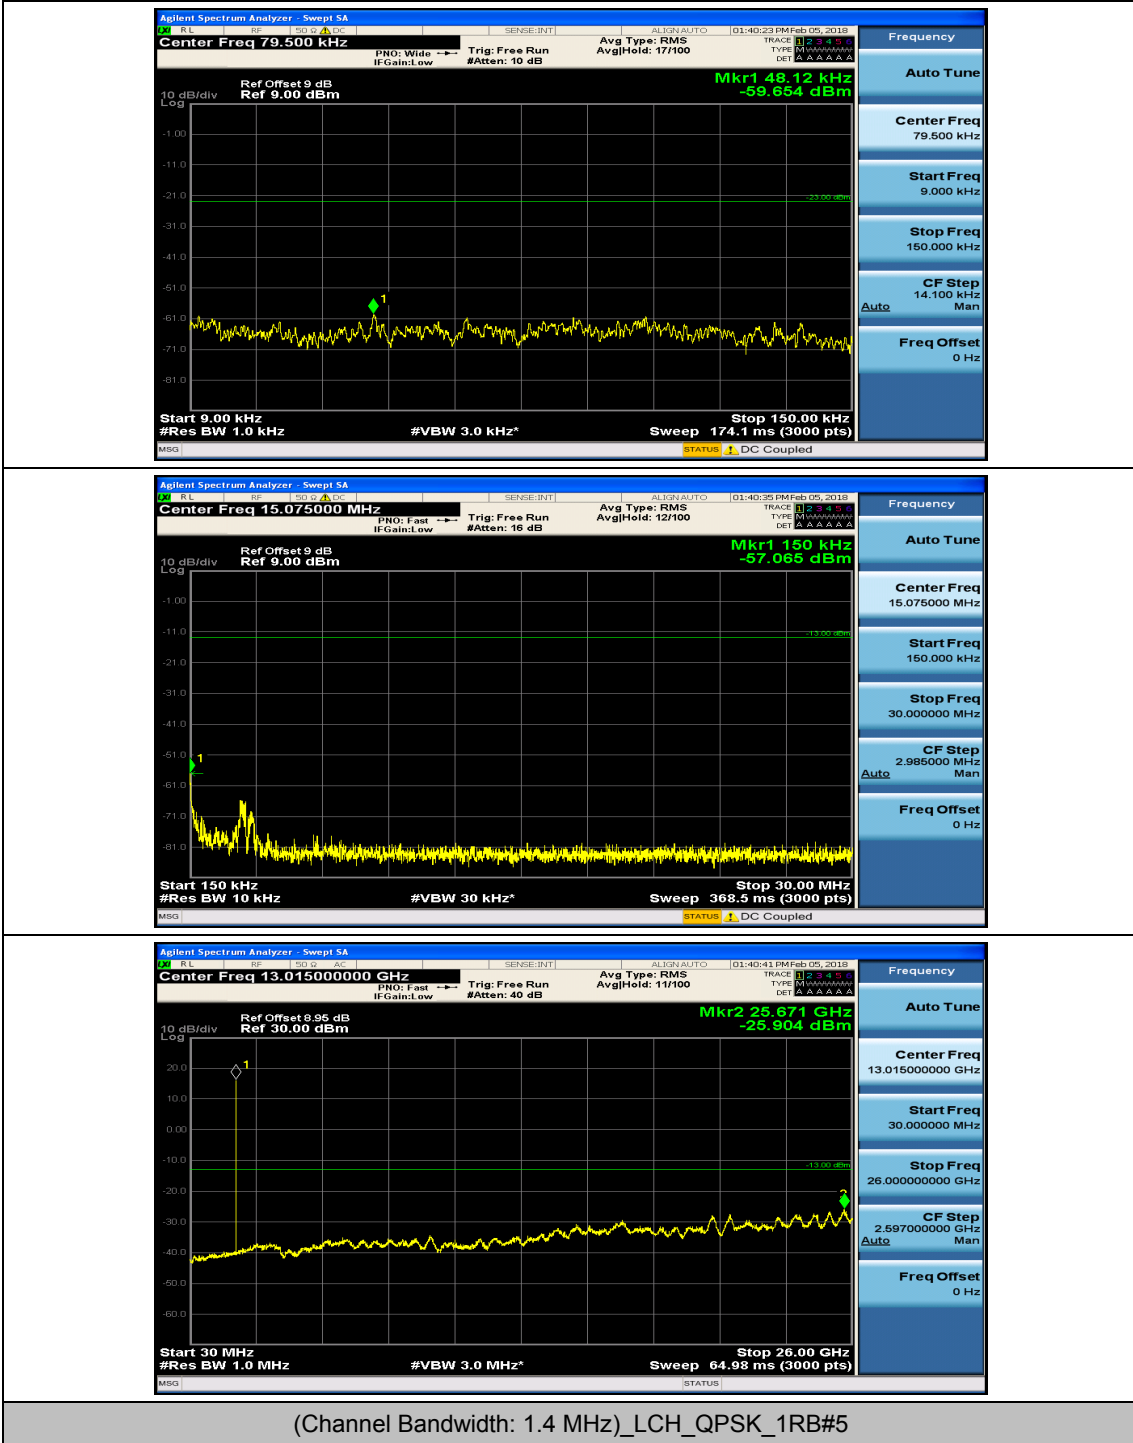

(Channel Bandwidth:20 MHz)_HCH_16QAM_1RB#99

(Channel Bandwidth:20 MHz)_HCH_16QAM_50RB#0

(Channel Bandwidth:20 MHz)_HCH_16QAM_50RB#25

(Channel Bandwidth:20 MHz)_HCH_16QAM_50RB#50

(Channel Bandwidth:20 MHz)_HCH_16QAM_100RB#0

Appendix E: Conducted Spurious Emission

Test Graphs

Channel Bandwidth: 1.4 MHz

(Channel Bandwidth: 1.4 MHz)_MCH_QPSK_1RB#0

(Channel Bandwidth: 1.4 MHz)_MCH_QPSK_1RB#3

(Channel Bandwidth: 1.4 MHz)_HCH_QPSK_1RB#0