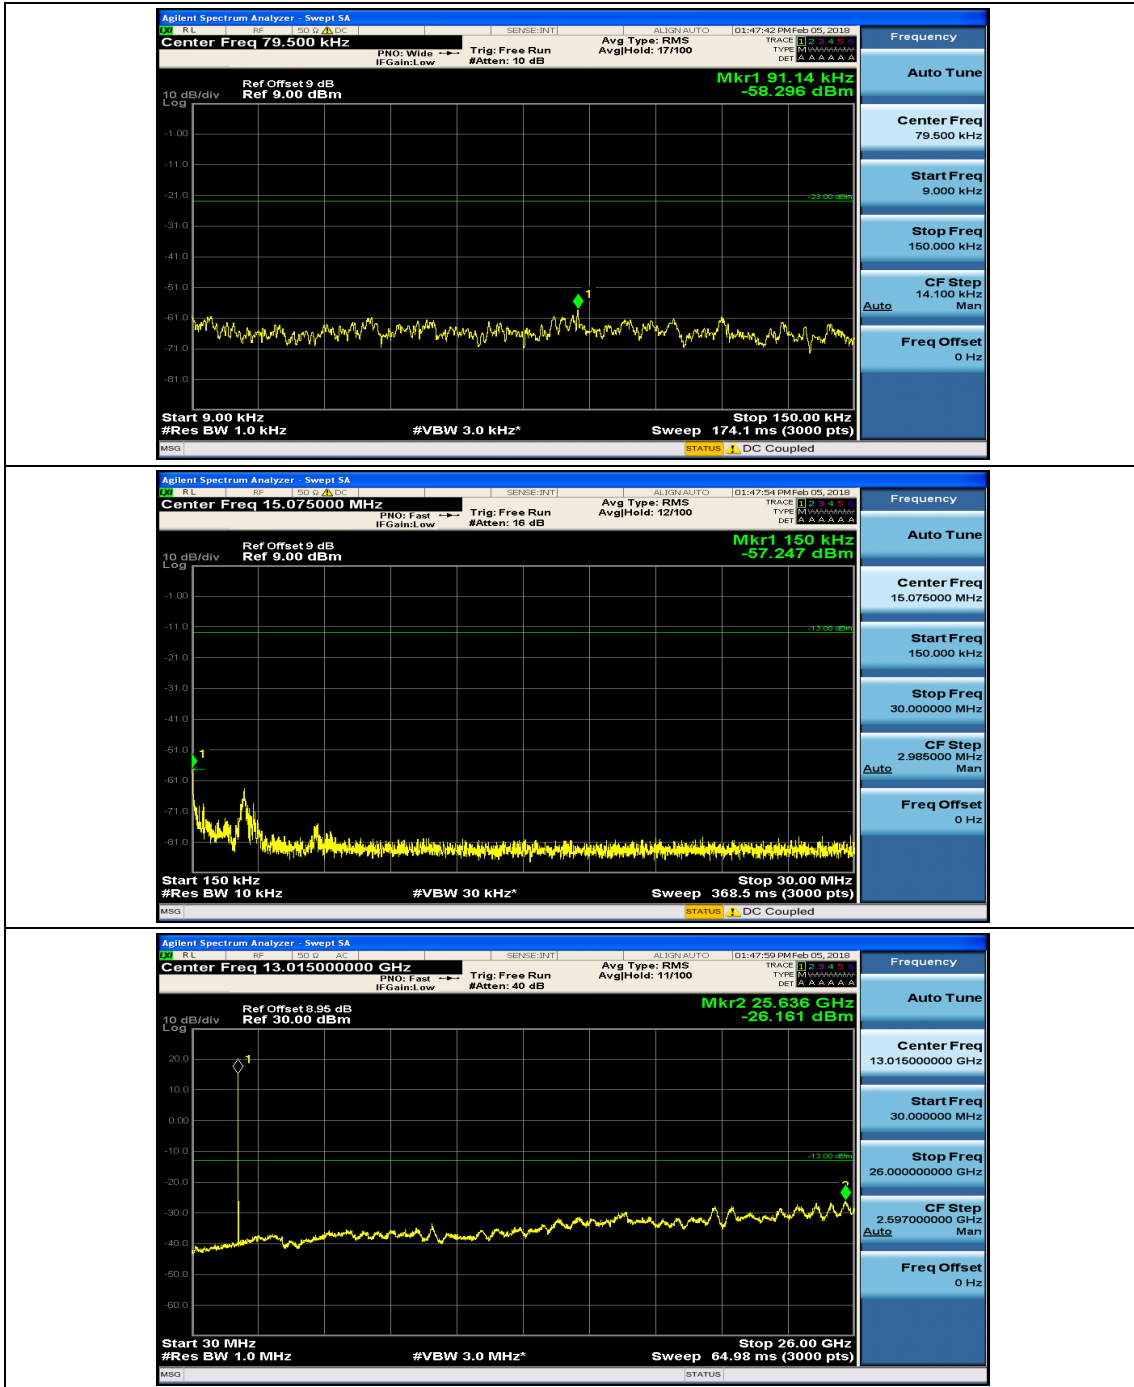

(Channel Bandwidth: 1.4 MHz)_HCH_16QAM_1RB#0

(Channel Bandwidth: 1.4 MHz)_HCH_16QAM_1RB#3

Channel Bandwidth: 3 MHz

(Channel Bandwidth: 3 MHz)_MCH_QPSK_1RB#0

(Channel Bandwidth: 3 MHz)_MCH_QPSK_1RB#7

(Channel Bandwidth: 3 MHz)_HCH_QPSK_1RB#0