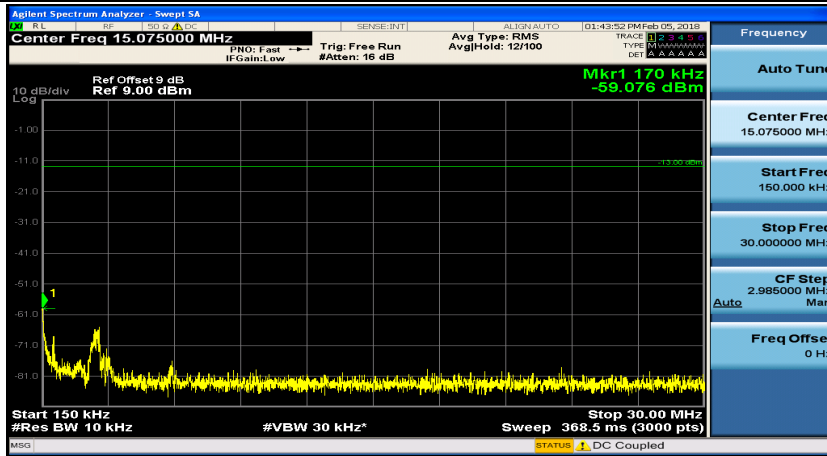

(Channel Bandwidth: 1.4 MHz)_HCH_QPSK_1RB#3

(Channel Bandwidth: 1.4 MHz)_LCH_16QAM_1RB#0

(Channel Bandwidth: 1.4 MHz)_LCH_16QAM_1RB#3

(Channel Bandwidth: 1.4 MHz)_MCH_16QAM_1RB#0

(Channel Bandwidth: 1.4 MHz)_MCH_16QAM_1RB#3