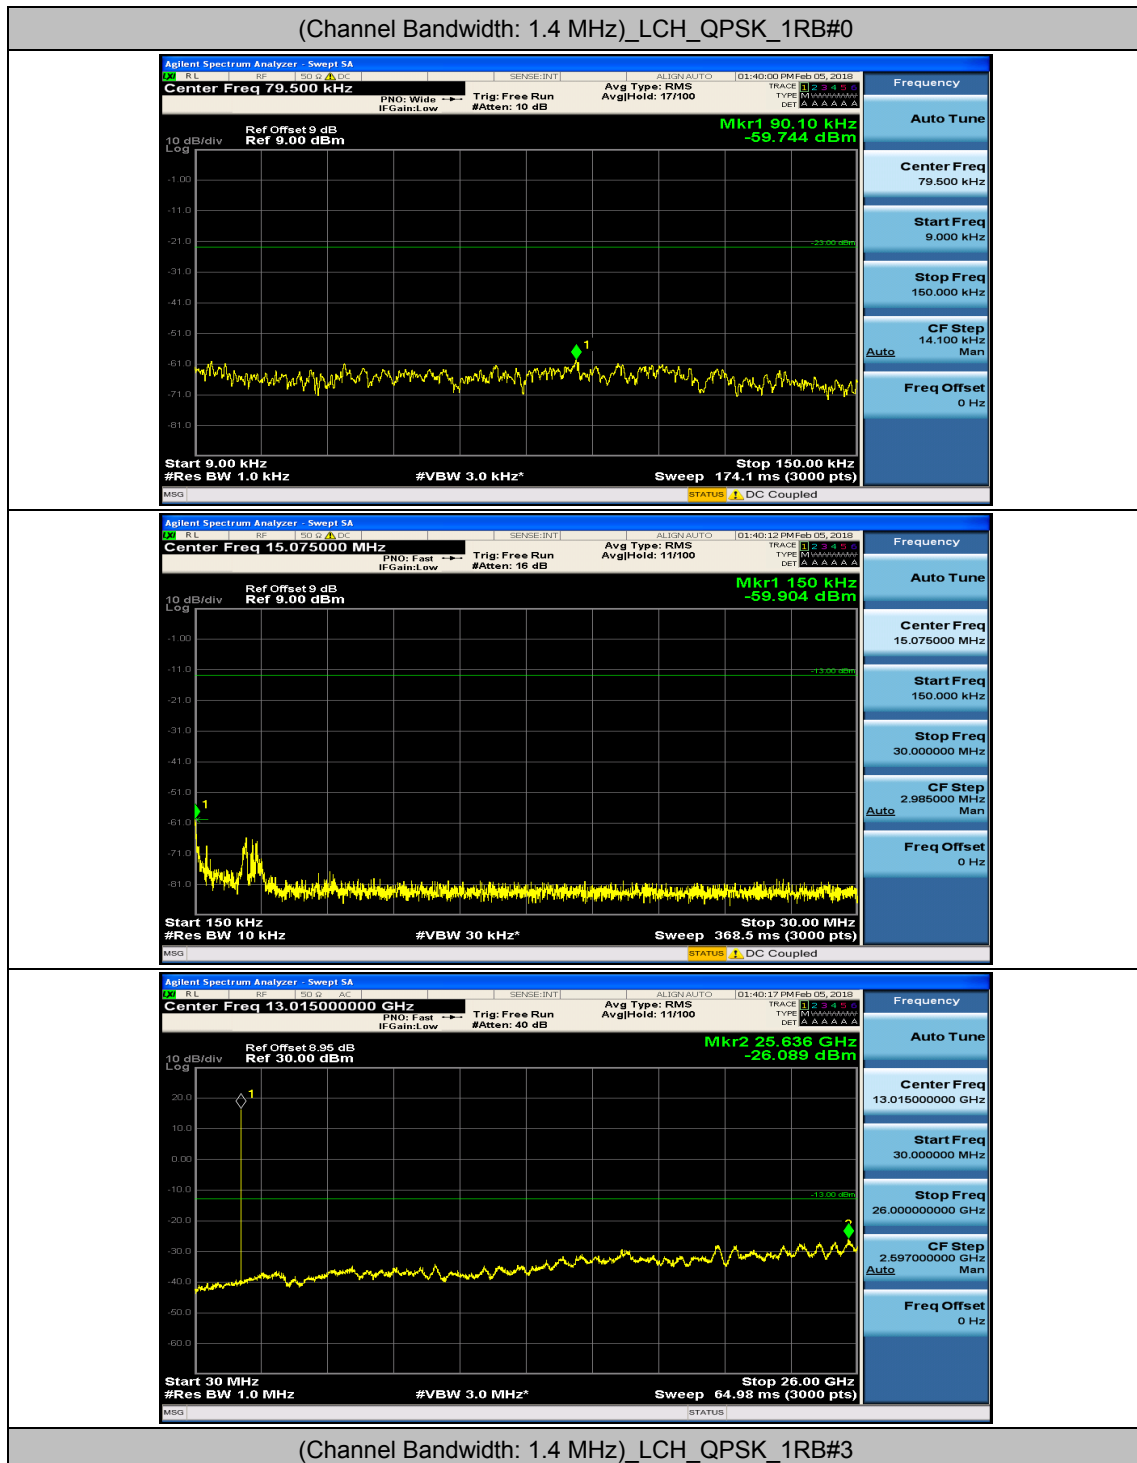

(Channel Bandwidth:20 MHz)_HCH_16QAM_1RB#99

(Channel Bandwidth:20 MHz)_HCH_16QAM_50RB#0

(Channel Bandwidth:20 MHz)_HCH_16QAM_50RB#25

(Channel Bandwidth:20 MHz)_HCH_16QAM_50RB#50

(Channel Bandwidth:20 MHz)_HCH_16QAM_100RB#0

Appendix E: Conducted Spurious Emission

Test Graphs

Channel Bandwidth: 1.4 MHz

(Channel Bandwidth: 1.4 MHz)_MCH_QPSK_1RB#0

(Channel Bandwidth: 1.4 MHz)_MCH_QPSK_1RB#3

(Channel Bandwidth: 1.4 MHz)_HCH_QPSK_1RB#0