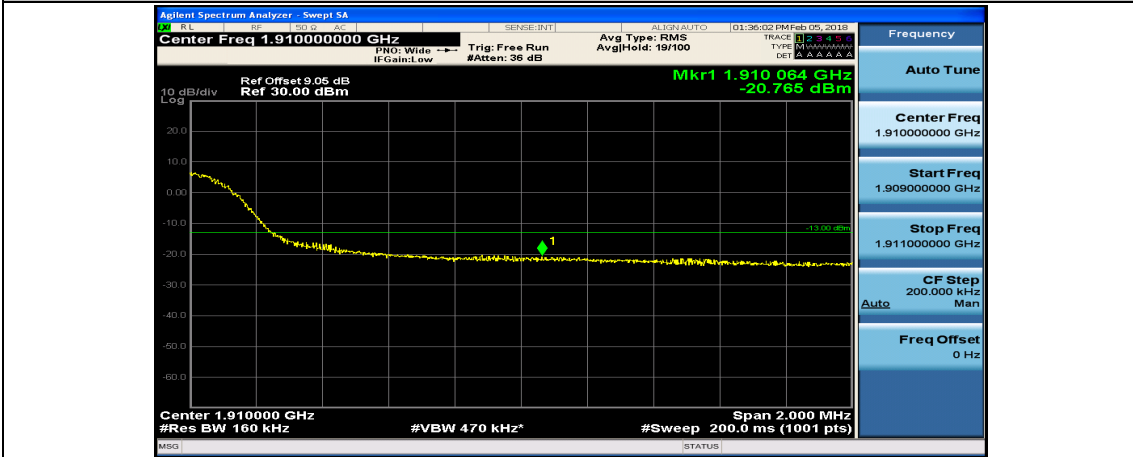

(Channel Bandwidth:15 MHz)_HCH_16QAM_1RB#37

(Channel Bandwidth:15 MHz)_HCH_16QAM_1RB#74

(Channel Bandwidth:15 MHz)_HCH_16QAM_37RB#0

(Channel Bandwidth:15 MHz)_HCH_16QAM_37RB#18

Channel Bandwidth: 20 MHz

(Channel Bandwidth:20 MHz)_LCH_QPSK_50RB#25