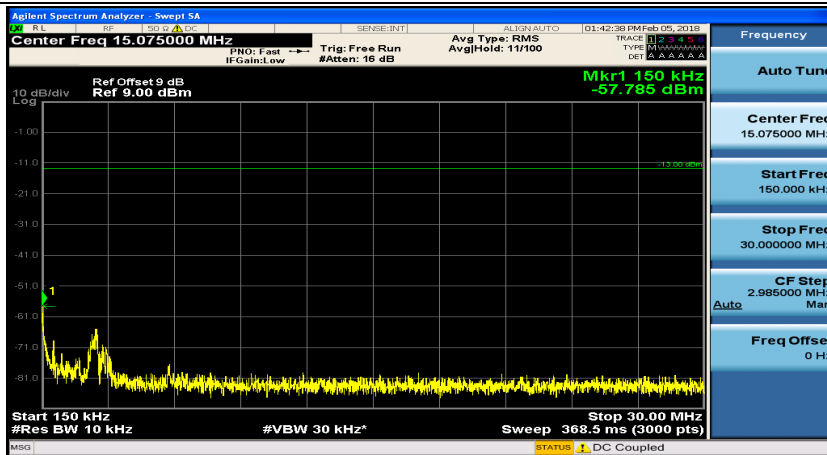

Appendix E: Conducted Spurious Emission

Test Graphs

Channel Bandwidth: 1.4 MHz

(Channel Bandwidth: 1.4 MHz)_MCH_QPSK_1RB#0

(Channel Bandwidth: 1.4 MHz)_MCH_QPSK_1RB#3

(Channel Bandwidth: 1.4 MHz)_HCH_QPSK_1RB#0