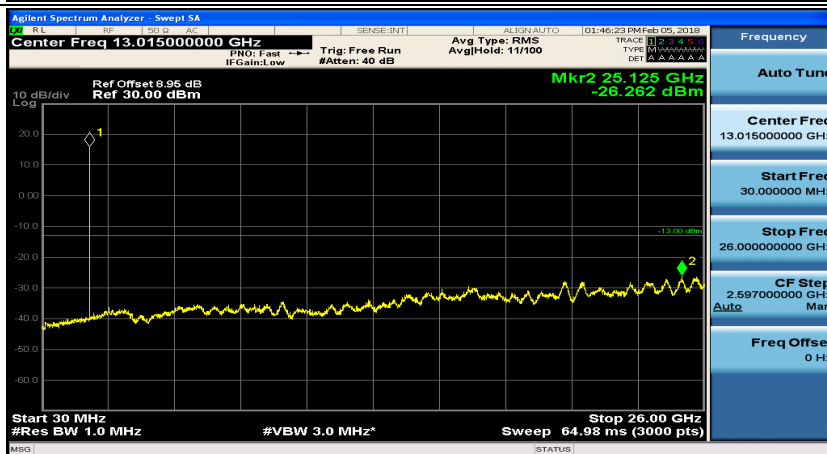

(Channel Bandwidth: 1.4 MHz)_HCH_16QAM_1RB#0

(Channel Bandwidth: 1.4 MHz)_HCH_16QAM_1RB#3