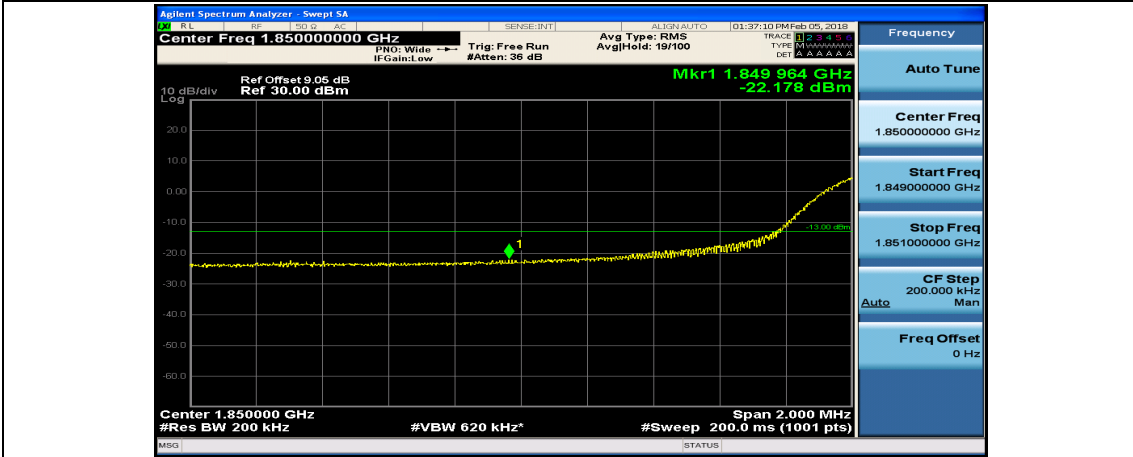

(Channel Bandwidth:15 MHz)_HCH_16QAM_1RB#37

(Channel Bandwidth:15 MHz)_HCH_16QAM_1RB#74

(Channel Bandwidth:15 MHz)_HCH_16QAM_37RB#0

(Channel Bandwidth:15 MHz)_HCH_16QAM_37RB#18

Channel Bandwidth: 20 MHz

(Channel Bandwidth:20 MHz)_LCH_QPSK_50RB#25