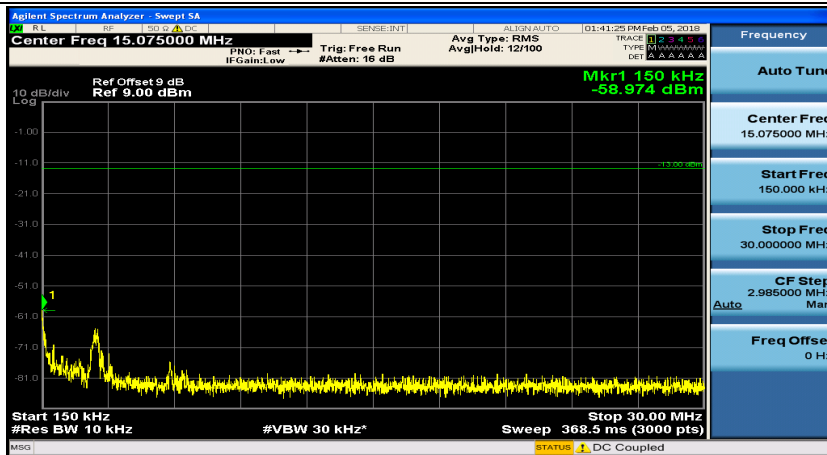

(Channel Bandwidth: 1.4 MHz)_LCH_16QAM_1RB#0

(Channel Bandwidth: 1.4 MHz)_LCH_16QAM_1RB#3