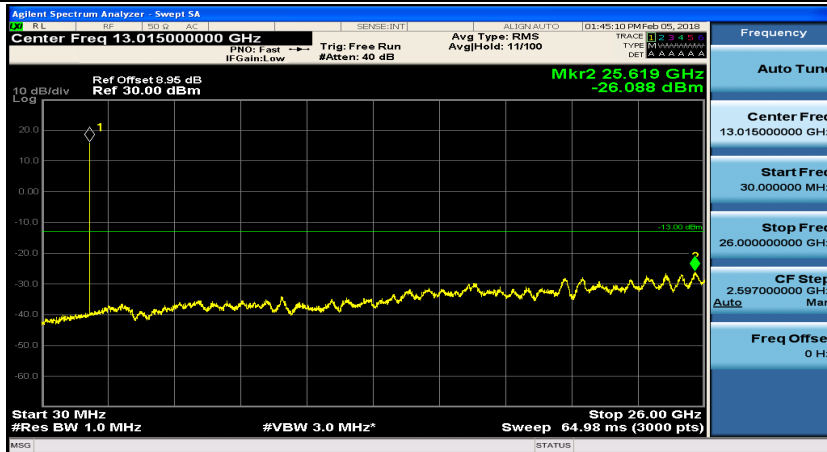

Appendix E: Conducted Spurious Emission

Test Graphs

Channel Bandwidth: 1.4 MHz

(Channel Bandwidth: 1.4 MHz)_MCH_QPSK_1RB#0

(Channel Bandwidth: 1.4 MHz)_MCH_QPSK_1RB#3

(Channel Bandwidth: 1.4 MHz)_HCH_QPSK_1RB#0