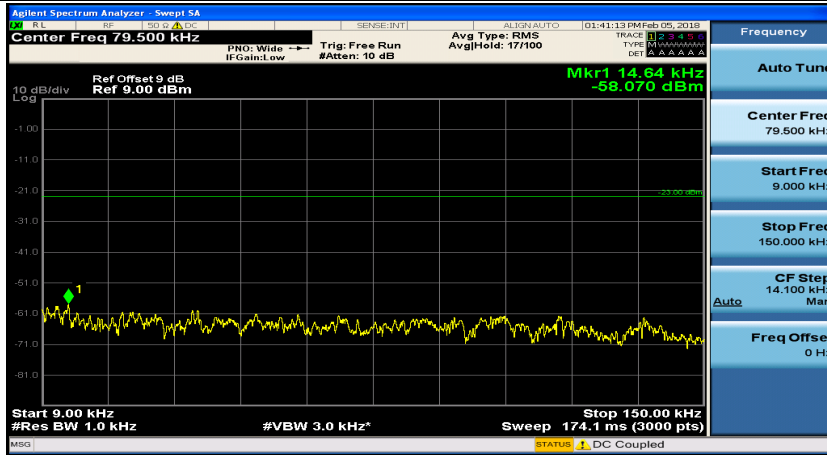

(Channel Bandwidth: 1.4 MHz)_LCH_16QAM_1RB#0

(Channel Bandwidth: 1.4 MHz)_LCH_16QAM_1RB#3