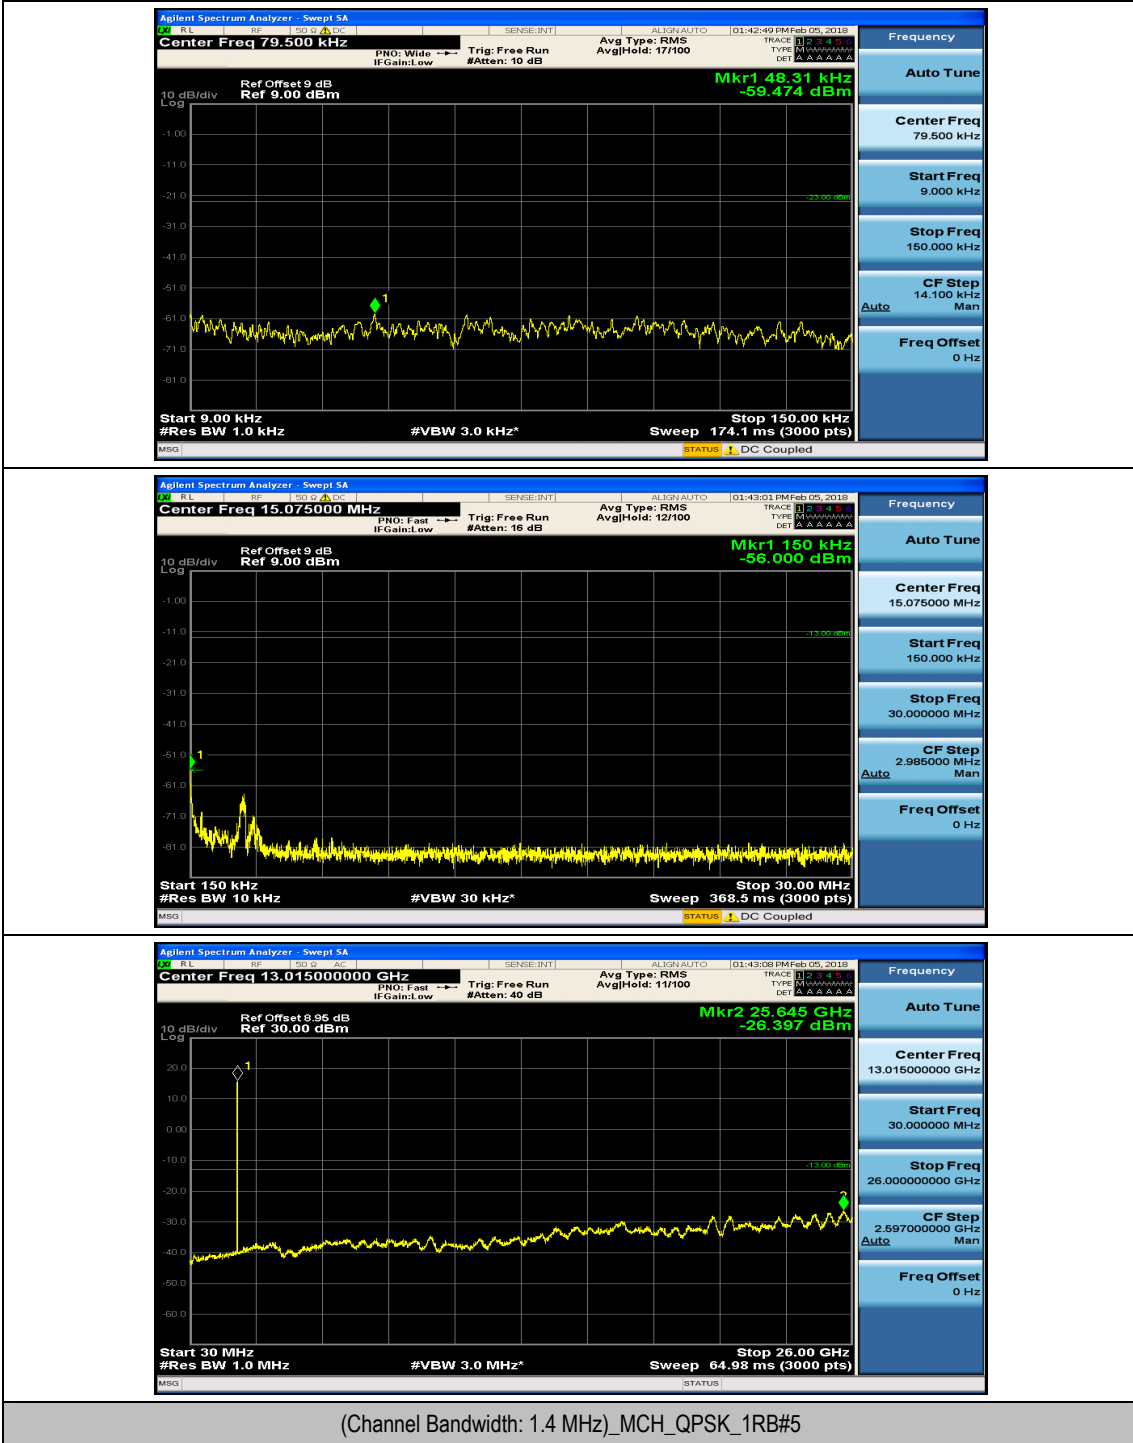

Appendix E: Conducted Spurious Emission

Test Graphs

Channel Bandwidth: 1.4 MHz

(Channel Bandwidth: 1.4 MHz)_MCH_QPSK_1RB#0

(Channel Bandwidth: 1.4 MHz)_MCH_QPSK_1RB#3

(Channel Bandwidth: 1.4 MHz)_HCH_QPSK_1RB#0