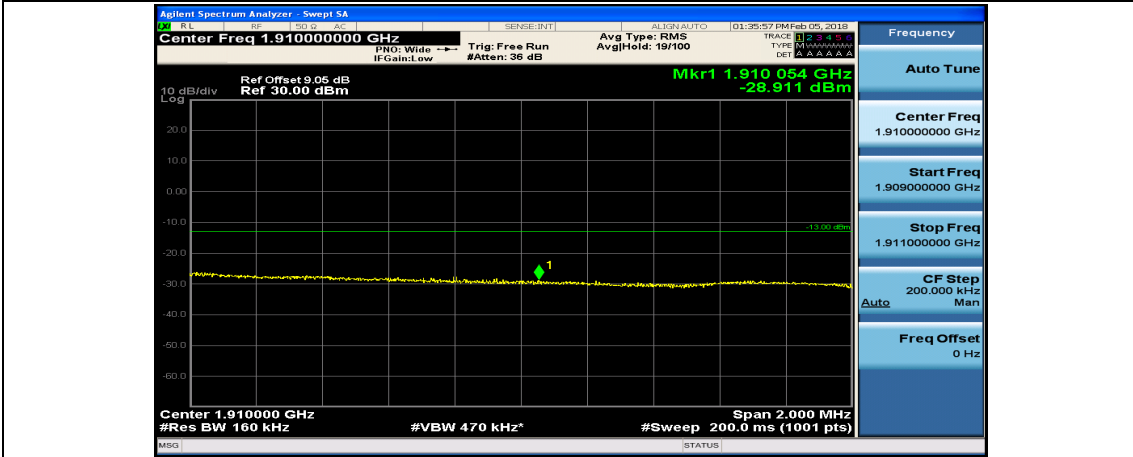

(Channel Bandwidth:15 MHz)_HCH_16QAM_1RB#37

(Channel Bandwidth:15 MHz)_HCH_16QAM_1RB#74

(Channel Bandwidth:15 MHz)_HCH_16QAM_37RB#0

(Channel Bandwidth:15 MHz)_HCH_16QAM_37RB#18

Channel Bandwidth: 20 MHz

(Channel Bandwidth:20 MHz)_LCH_QPSK_50RB#25

(Channel Bandwidth:20 MHz)_LCH_QPSK_50RB#50

(Channel Bandwidth:20 MHz)_LCH_QPSK_100RB#0

(Channel Bandwidth:20 MHz)_HCH_QPSK_50RB#0

(Channel Bandwidth:20 MHz)_HCH_QPSK_50RB#25

(Channel Bandwidth:20 MHz)_HCH_QPSK_50RB#50