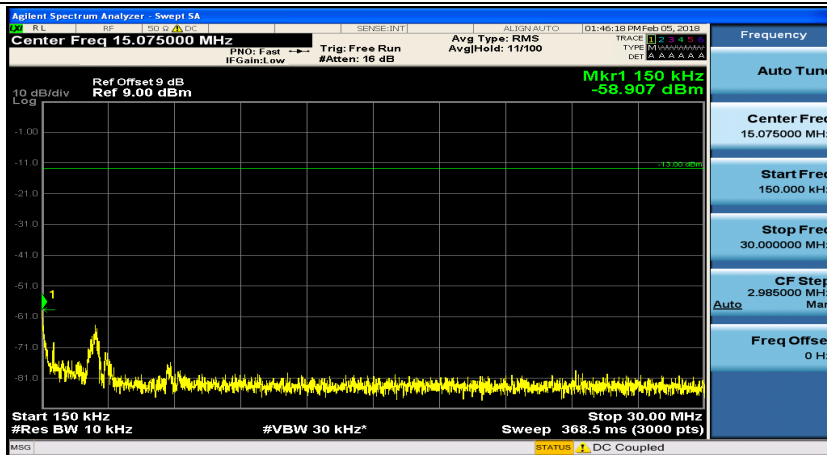

(Channel Bandwidth: 1.4 MHz)_HCH_16QAM_1RB#0

(Channel Bandwidth: 1.4 MHz)_HCH_16QAM_1RB#3