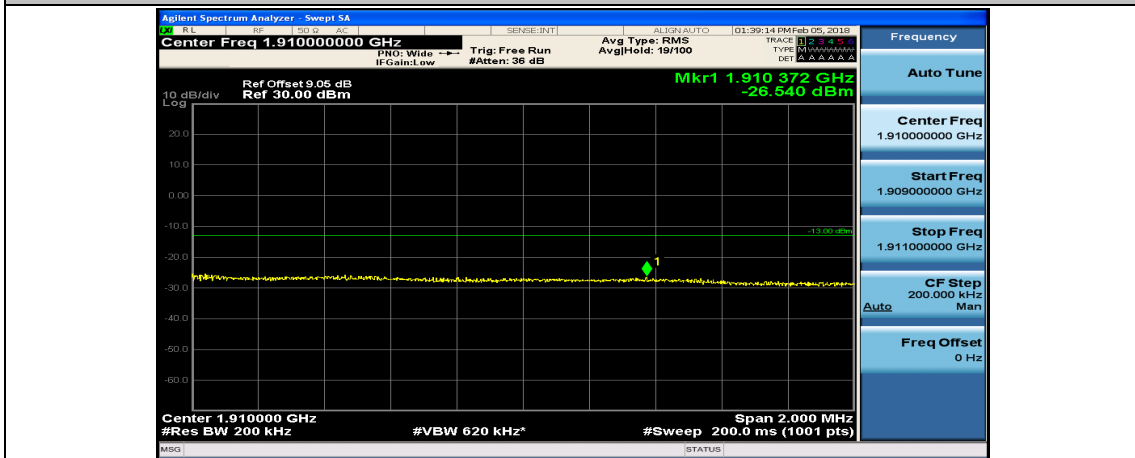

(Channel Bandwidth:20 MHz)_HCH_16QAM_50RB#25