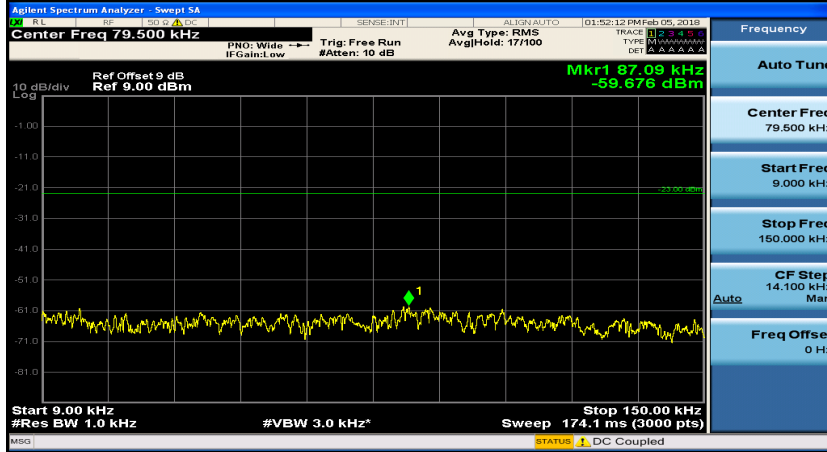

(Channel Bandwidth: 1.4 MHz)_HCH_16QAM_1RB#0

(Channel Bandwidth: 1.4 MHz)_HCH_16QAM_1RB#3

Channel Bandwidth: 3 MHz

(Channel Bandwidth: 3 MHz)_MCH_QPSK_1RB#0

(Channel Bandwidth: 3 MHz)_MCH_QPSK_1RB#7

(Channel Bandwidth: 3 MHz)_HCH_QPSK_1RB#0