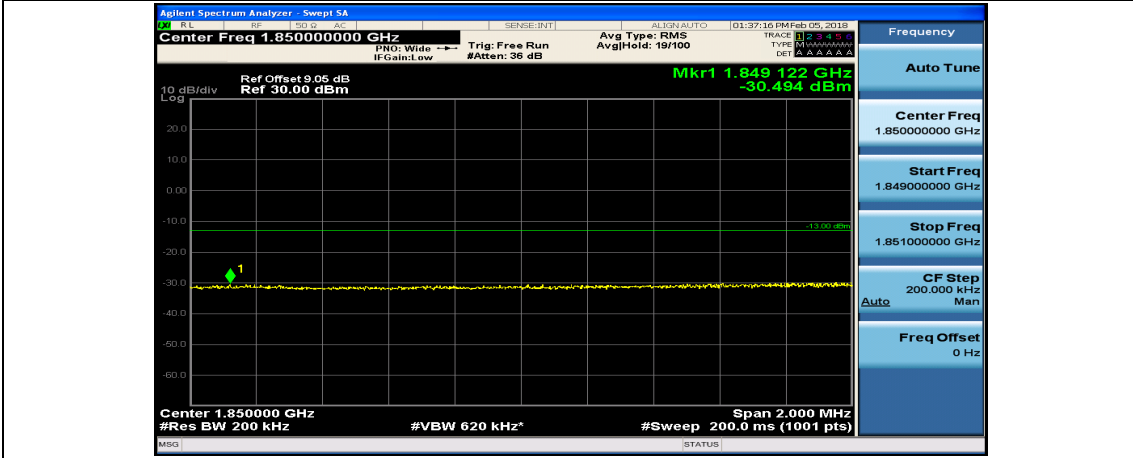

(Channel Bandwidth:15 MHz)_HCH_16QAM_1RB#37

(Channel Bandwidth:15 MHz)_HCH_16QAM_1RB#74

(Channel Bandwidth:15 MHz)_HCH_16QAM_37RB#0

(Channel Bandwidth:15 MHz)_HCH_16QAM_37RB#18

Channel Bandwidth: 20 MHz

(Channel Bandwidth:20 MHz)_LCH_QPSK_50RB#25

(Channel Bandwidth:20 MHz)_LCH_QPSK_50RB#50

(Channel Bandwidth:20 MHz)_LCH_QPSK_100RB#0

(Channel Bandwidth:20 MHz)_HCH_QPSK_50RB#0

(Channel Bandwidth:20 MHz)_HCH_QPSK_50RB#25

(Channel Bandwidth:20 MHz)_HCH_QPSK_50RB#50