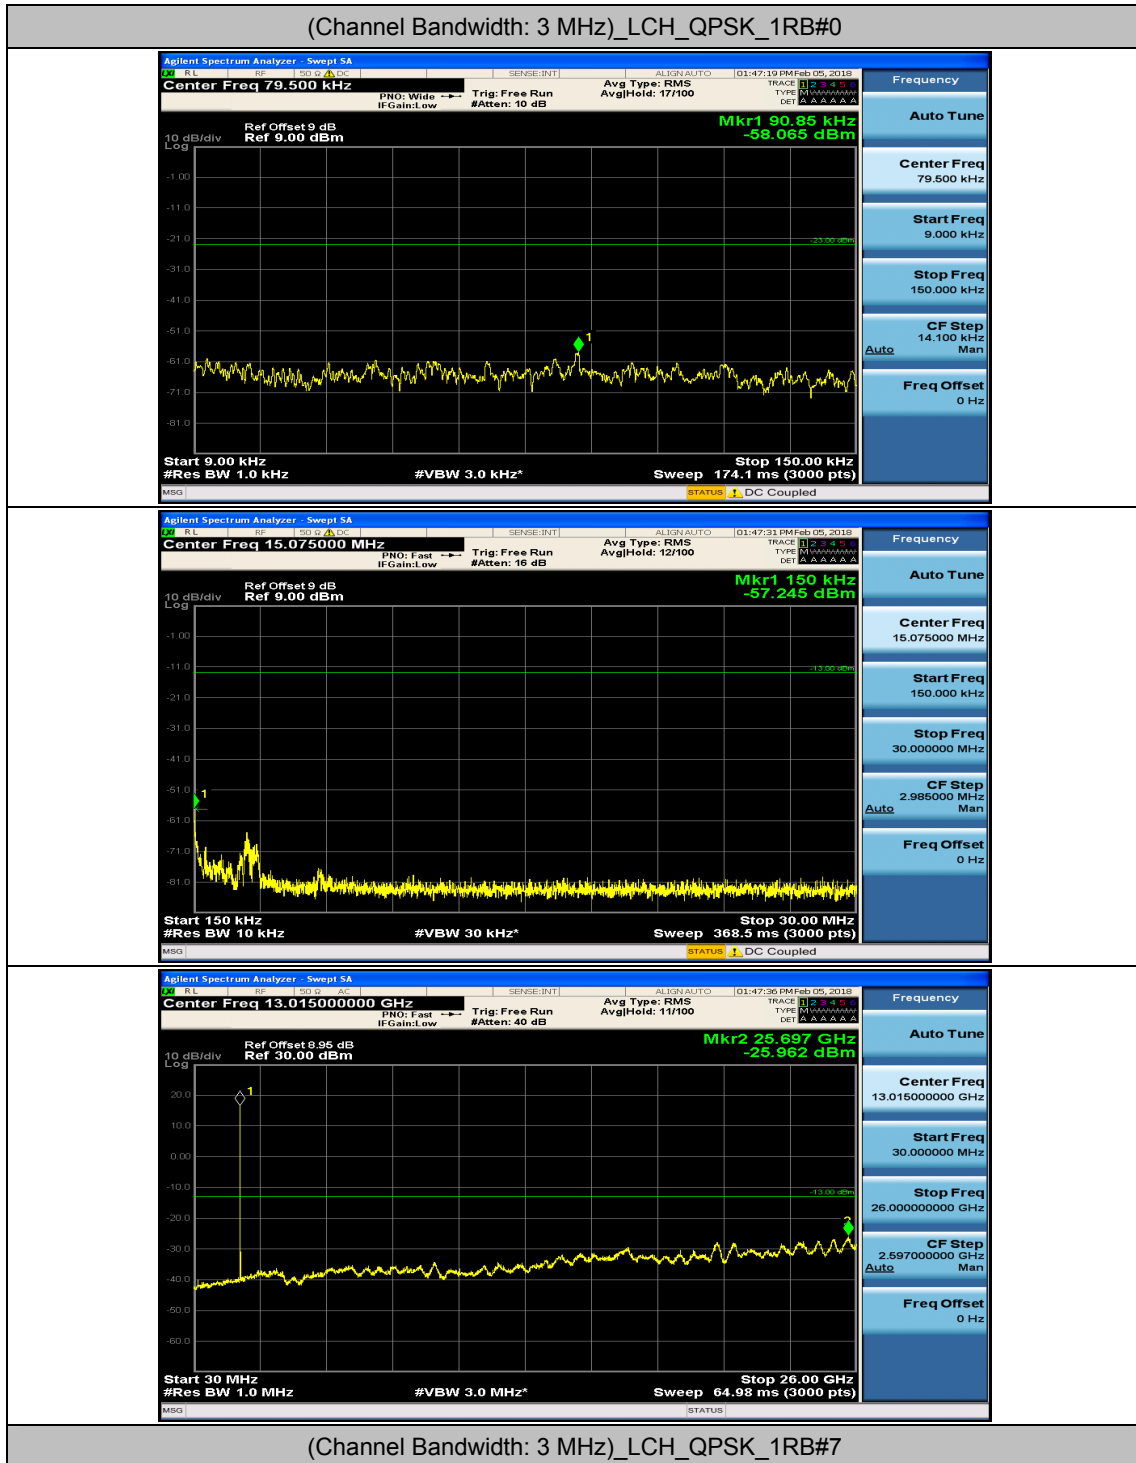

(Channel Bandwidth: 1.4 MHz)_HCH_16QAM_1RB#0

(Channel Bandwidth: 1.4 MHz)_HCH_16QAM_1RB#3

Channel Bandwidth: 3 MHz

(Channel Bandwidth: 3 MHz)_MCH_QPSK_1RB#0

(Channel Bandwidth: 3 MHz)_MCH_QPSK_1RB#7

(Channel Bandwidth: 3 MHz)_HCH_QPSK_1RB#0