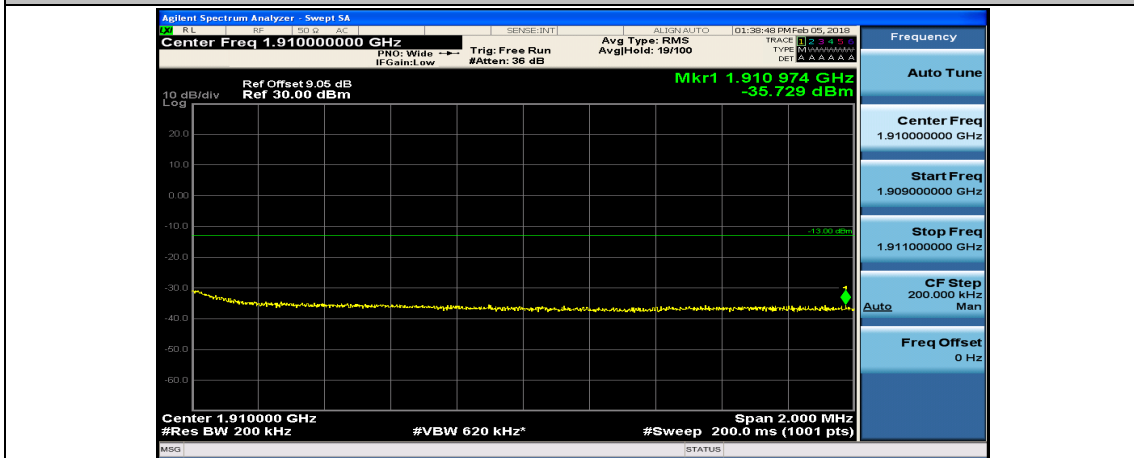

(Channel Bandwidth:20 MHz)_LCH_QPSK_50RB#50

(Channel Bandwidth:20 MHz)_LCH_QPSK_100RB#0

(Channel Bandwidth:20 MHz)_HCH_QPSK_50RB#0

(Channel Bandwidth:20 MHz)_HCH_QPSK_50RB#25

(Channel Bandwidth:20 MHz)_HCH_QPSK_50RB#50