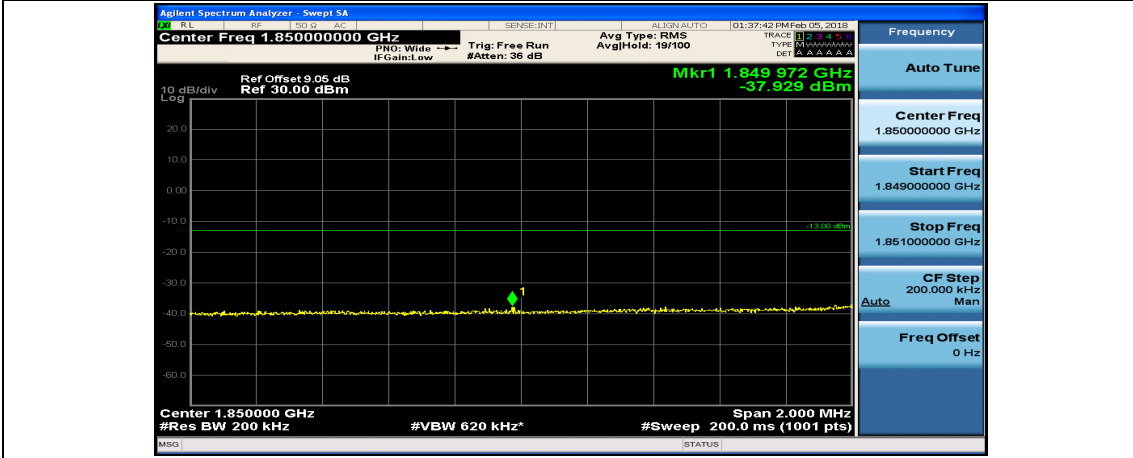

(Channel Bandwidth:20 MHz)_LCH_16QAM_50RB#50