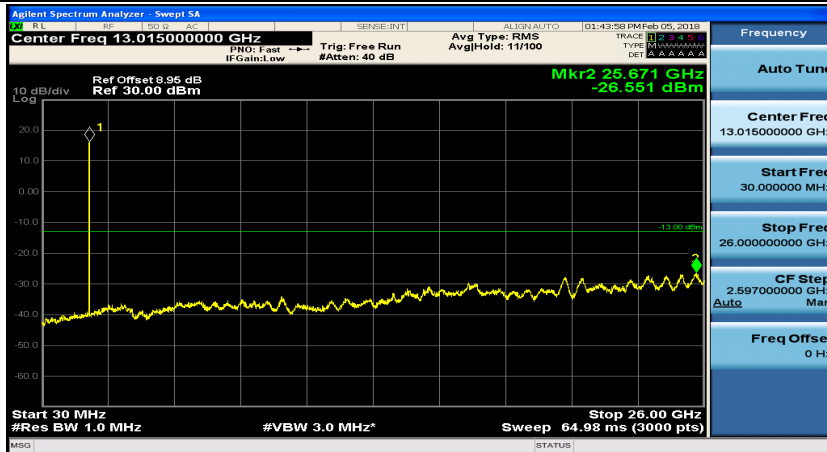

(Channel Bandwidth: 1.4 MHz)_HCH_QPSK_1RB#3

(Channel Bandwidth: 1.4 MHz)_LCH_16QAM_1RB#0

(Channel Bandwidth: 1.4 MHz)_LCH_16QAM_1RB#3

(Channel Bandwidth: 1.4 MHz)_MCH_16QAM_1RB#0

(Channel Bandwidth: 1.4 MHz)_MCH_16QAM_1RB#3