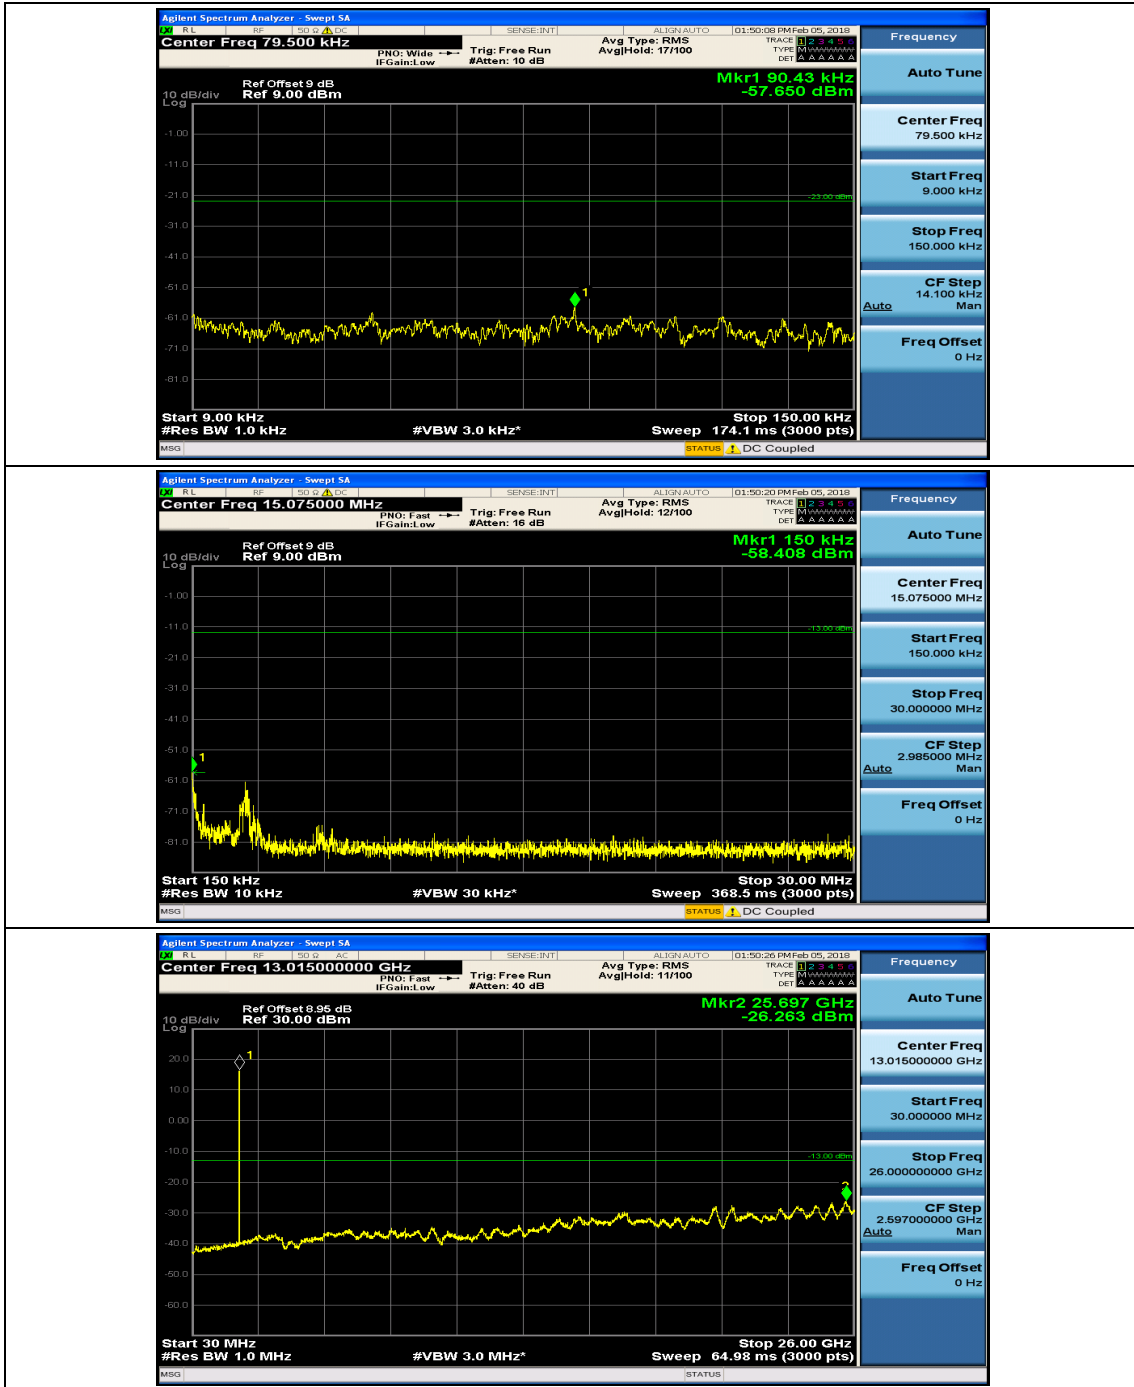

(Channel Bandwidth: 1.4 MHz)_HCH_16QAM_1RB#0

(Channel Bandwidth: 1.4 MHz)_HCH_16QAM_1RB#3

Channel Bandwidth: 3 MHz

(Channel Bandwidth: 3 MHz)_MCH_QPSK_1RB#0

(Channel Bandwidth: 3 MHz)_MCH_QPSK_1RB#7

(Channel Bandwidth: 3 MHz)_HCH_QPSK_1RB#0