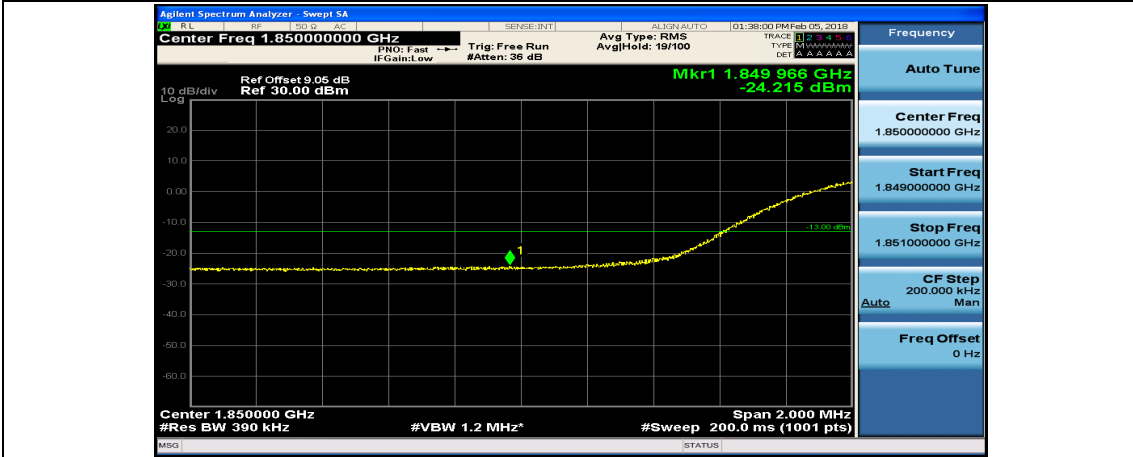

(Channel Bandwidth:20 MHz)_LCH_16QAM_100RB#0