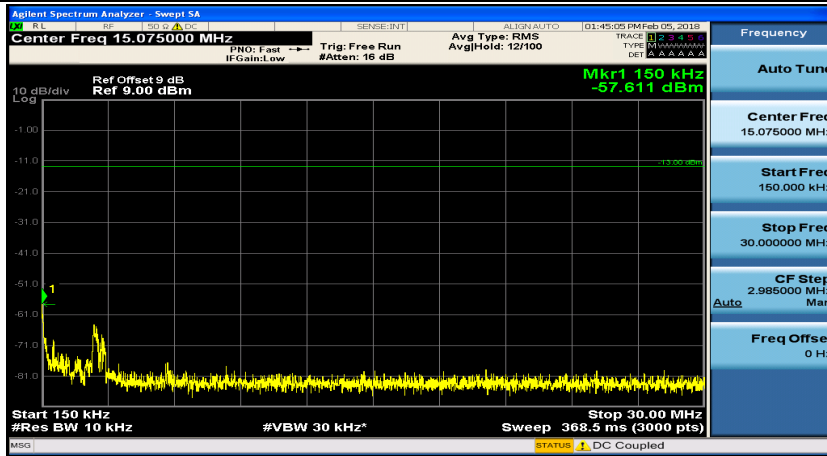

Appendix E: Conducted Spurious Emission

Test Graphs

Channel Bandwidth: 1.4 MHz

(Channel Bandwidth: 1.4 MHz)_MCH_QPSK_1RB#0

(Channel Bandwidth: 1.4 MHz)_MCH_QPSK_1RB#3

(Channel Bandwidth: 1.4 MHz)_HCH_QPSK_1RB#0