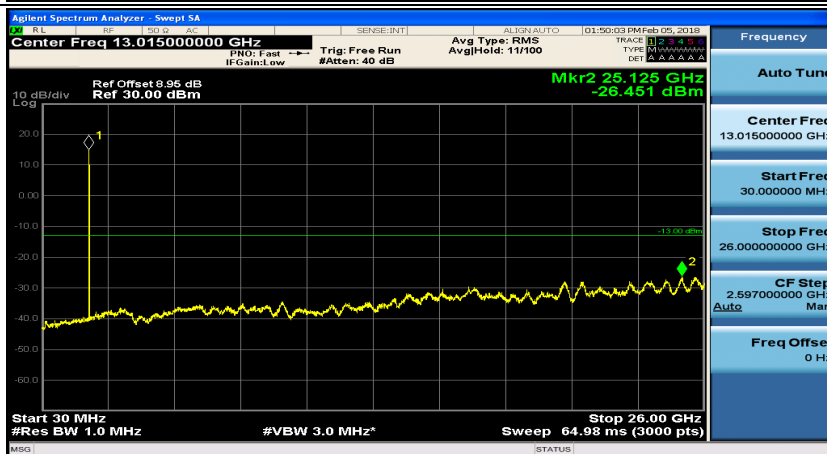

(Channel Bandwidth: 1.4 MHz)_HCH_16QAM_1RB#0

(Channel Bandwidth: 1.4 MHz)_HCH_16QAM_1RB#3

Channel Bandwidth: 3 MHz

(Channel Bandwidth: 3 MHz)_MCH_QPSK_1RB#0

(Channel Bandwidth: 3 MHz)_MCH_QPSK_1RB#7

(Channel Bandwidth: 3 MHz)_HCH_QPSK_1RB#0