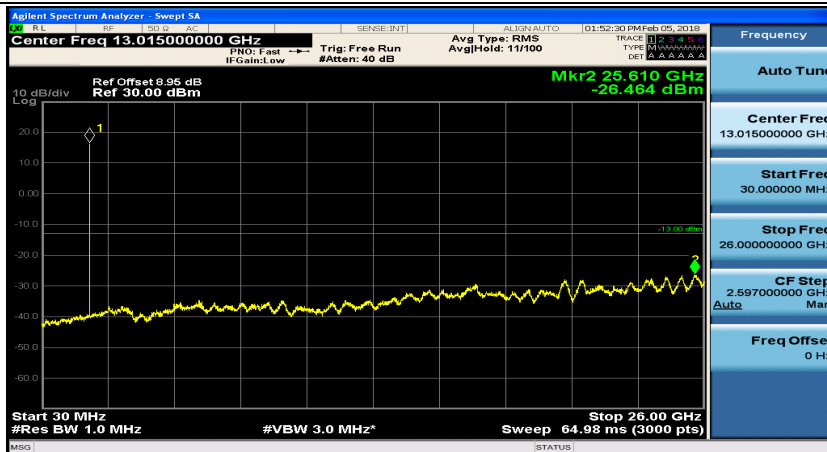

(Channel Bandwidth: 1.4 MHz)_HCH_16QAM_1RB#0

(Channel Bandwidth: 1.4 MHz)_HCH_16QAM_1RB#3

Channel Bandwidth: 3 MHz

(Channel Bandwidth: 3 MHz)_MCH_QPSK_1RB#0

(Channel Bandwidth: 3 MHz)_MCH_QPSK_1RB#7

(Channel Bandwidth: 3 MHz)_HCH_QPSK_1RB#0