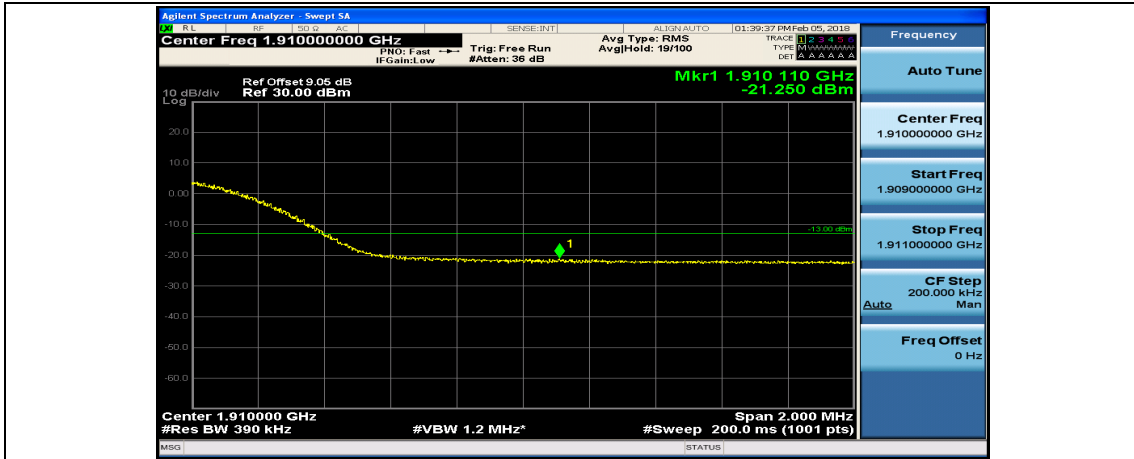

(Channel Bandwidth:20 MHz)_HCH_16QAM_1RB#99

(Channel Bandwidth:20 MHz)_HCH_16QAM_50RB#0

(Channel Bandwidth:20 MHz)_HCH_16QAM_50RB#25

(Channel Bandwidth:20 MHz)_HCH_16QAM_50RB#50

(Channel Bandwidth:20 MHz)_HCH_16QAM_100RB#0