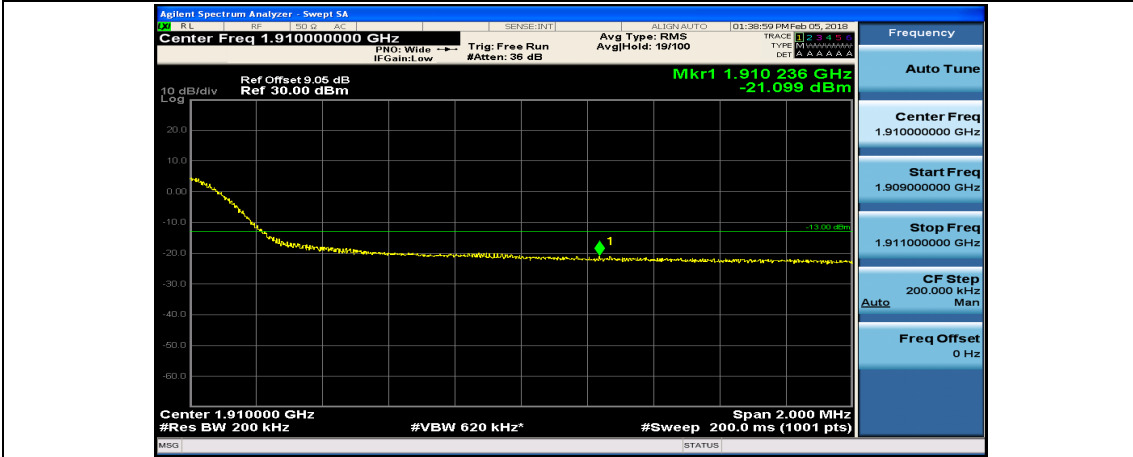

(Channel Bandwidth:20 MHz)_LCH_QPSK_50RB#50

(Channel Bandwidth:20 MHz)_LCH_QPSK_100RB#0

(Channel Bandwidth:20 MHz)_HCH_QPSK_50RB#0

(Channel Bandwidth:20 MHz)_HCH_QPSK_50RB#25

(Channel Bandwidth:20 MHz)_HCH_QPSK_50RB#50