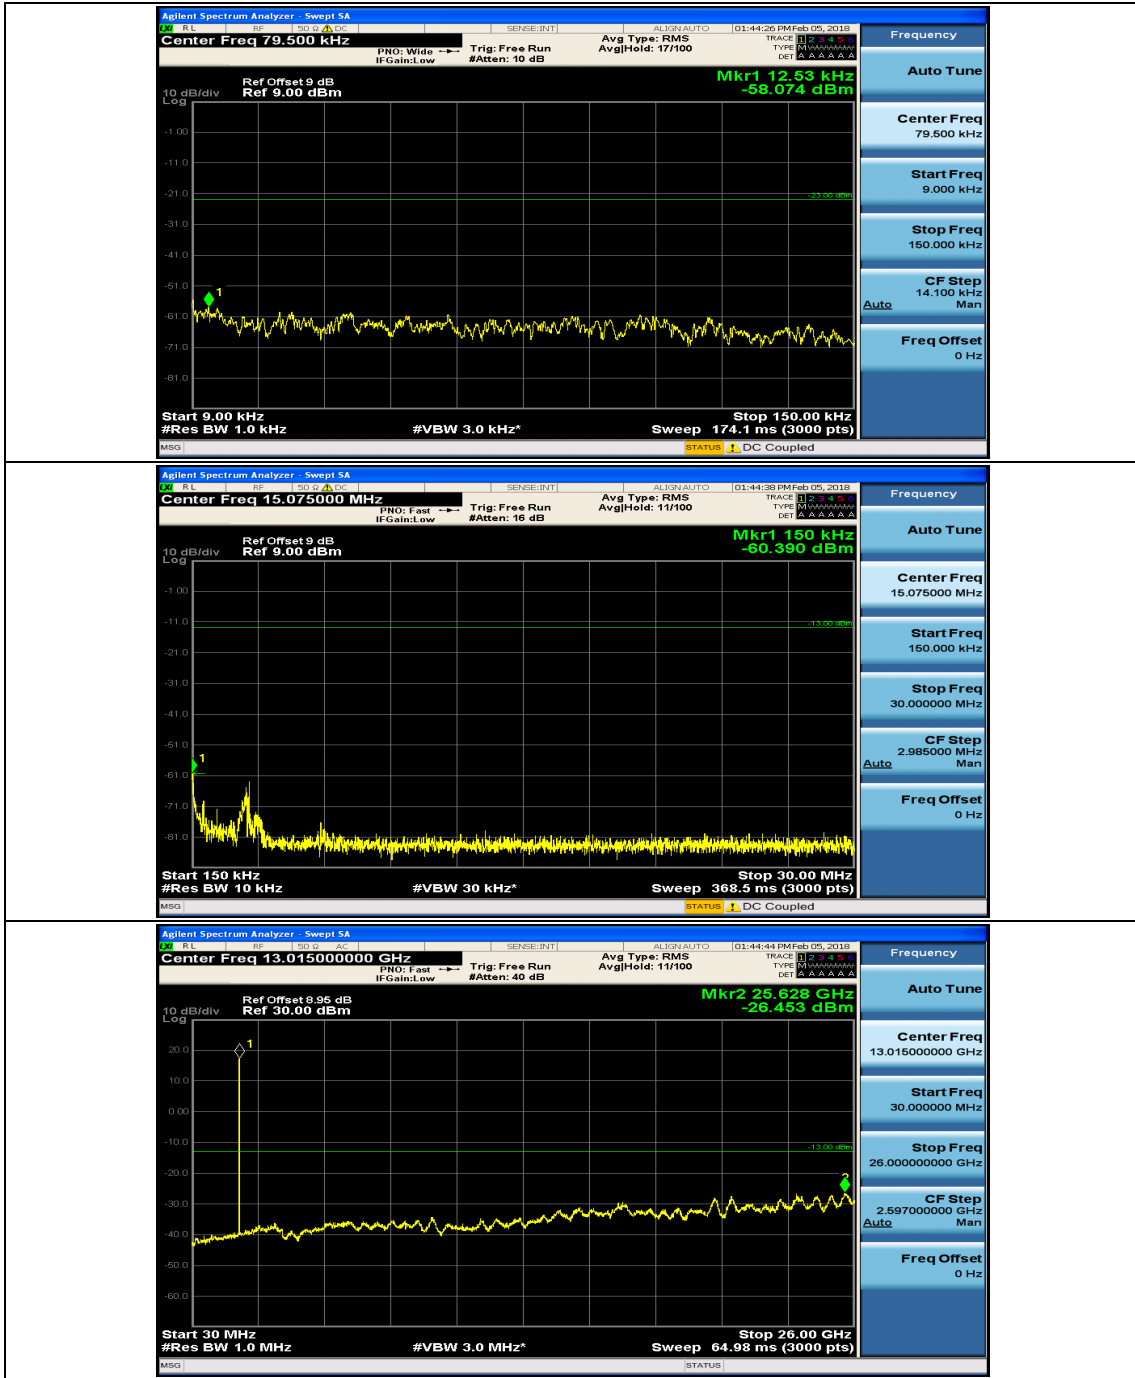

Appendix E: Conducted Spurious Emission

Test Graphs

Channel Bandwidth: 1.4 MHz

(Channel Bandwidth: 1.4 MHz)_MCH_QPSK_1RB#0

(Channel Bandwidth: 1.4 MHz)_MCH_QPSK_1RB#3

(Channel Bandwidth: 1.4 MHz)_HCH_QPSK_1RB#0

(Channel Bandwidth: 1.4 MHz)_HCH_QPSK_1RB#3

(Channel Bandwidth: 1.4 MHz)_LCH_16QAM_1RB#0

(Channel Bandwidth: 1.4 MHz)_LCH_16QAM_1RB#3

(Channel Bandwidth: 1.4 MHz)_MCH_16QAM_1RB#0

(Channel Bandwidth: 1.4 MHz)_MCH_16QAM_1RB#3