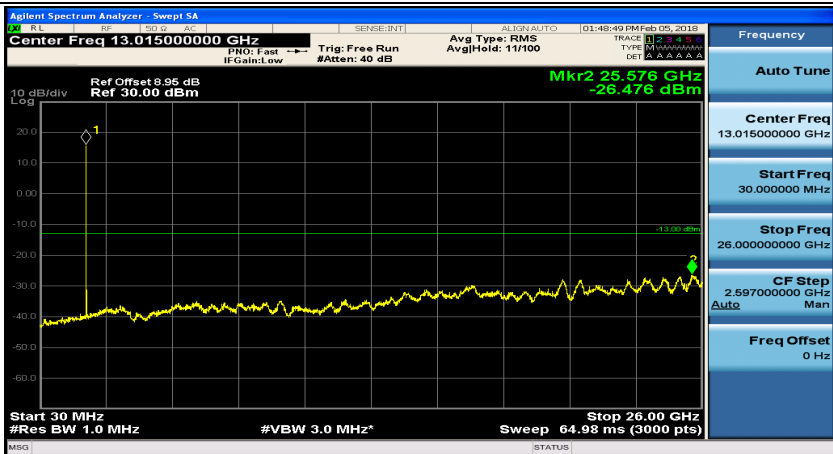

(Channel Bandwidth: 3 MHz)_LCH_16QAM_1RB#0

(Channel Bandwidth: 3 MHz)_LCH_16QAM_1RB#7