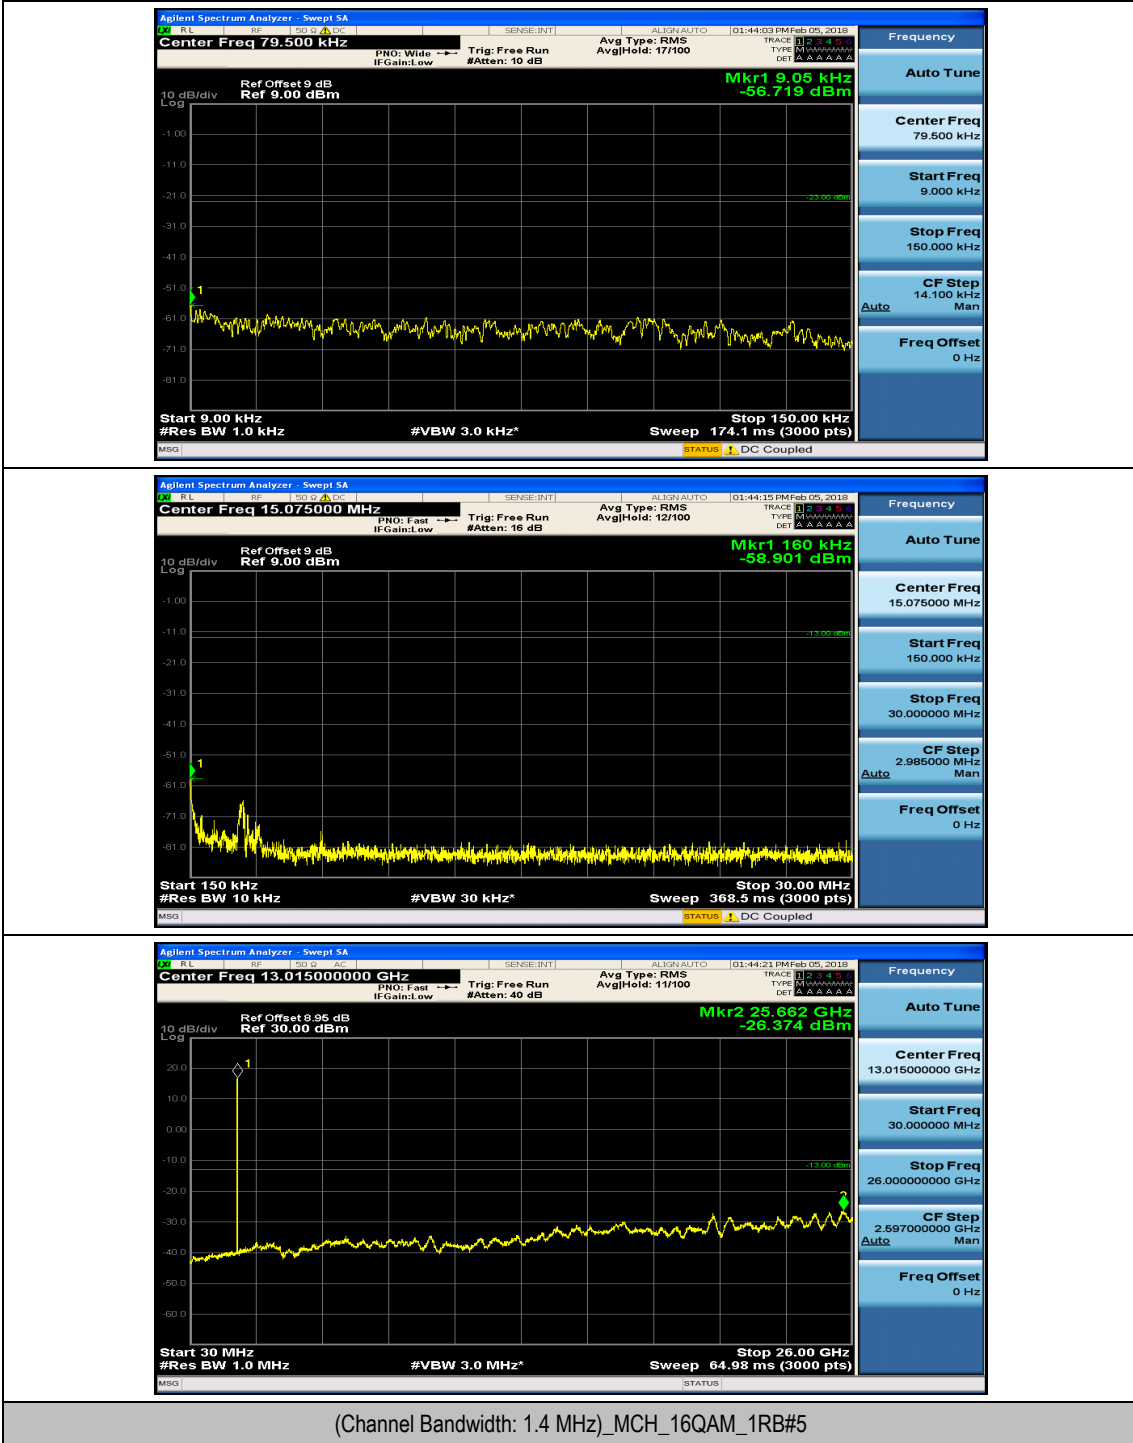

Appendix E: Conducted Spurious Emission

Test Graphs

Channel Bandwidth: 1.4 MHz

(Channel Bandwidth: 1.4 MHz)_MCH_QPSK_1RB#0

(Channel Bandwidth: 1.4 MHz)_MCH_QPSK_1RB#3

(Channel Bandwidth: 1.4 MHz)_HCH_QPSK_1RB#0

(Channel Bandwidth: 1.4 MHz)_HCH_QPSK_1RB#3

(Channel Bandwidth: 1.4 MHz)_LCH_16QAM_1RB#0

(Channel Bandwidth: 1.4 MHz)_LCH_16QAM_1RB#3

(Channel Bandwidth: 1.4 MHz)_MCH_16QAM_1RB#0

(Channel Bandwidth: 1.4 MHz)_MCH_16QAM_1RB#3