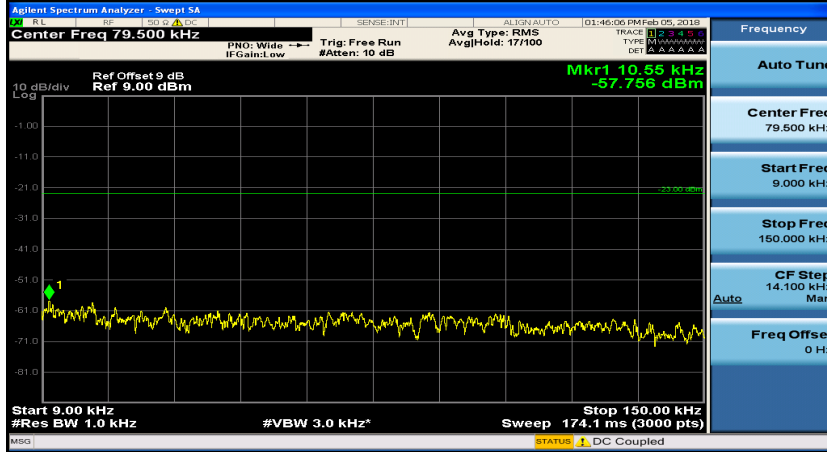

(Channel Bandwidth: 1.4 MHz)_HCH_16QAM_1RB#0

(Channel Bandwidth: 1.4 MHz)_HCH_16QAM_1RB#3