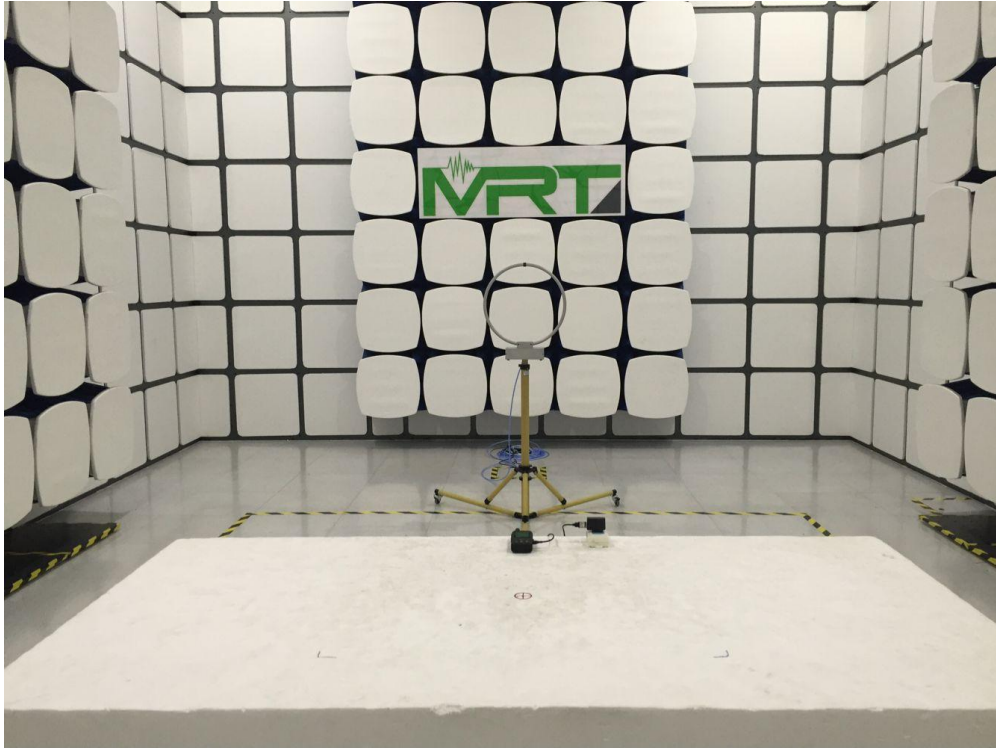

## FCC Part15C Test Setup Photo

Description: Front view of Conducted Emission Test Setup

Description: Back view of Conducted Emission Test Setup

Description: Radiated Emission Test Setup for 9kHz ~ 30MHz

Description: Radiated Emission Test Setup for 30MHz ~ 1GHz

Description: Radiated Emission Test Setup for 1GHz ~ 18GHz

Description: Radiated Emission Test Setup for 18GHz ~ 40GHz