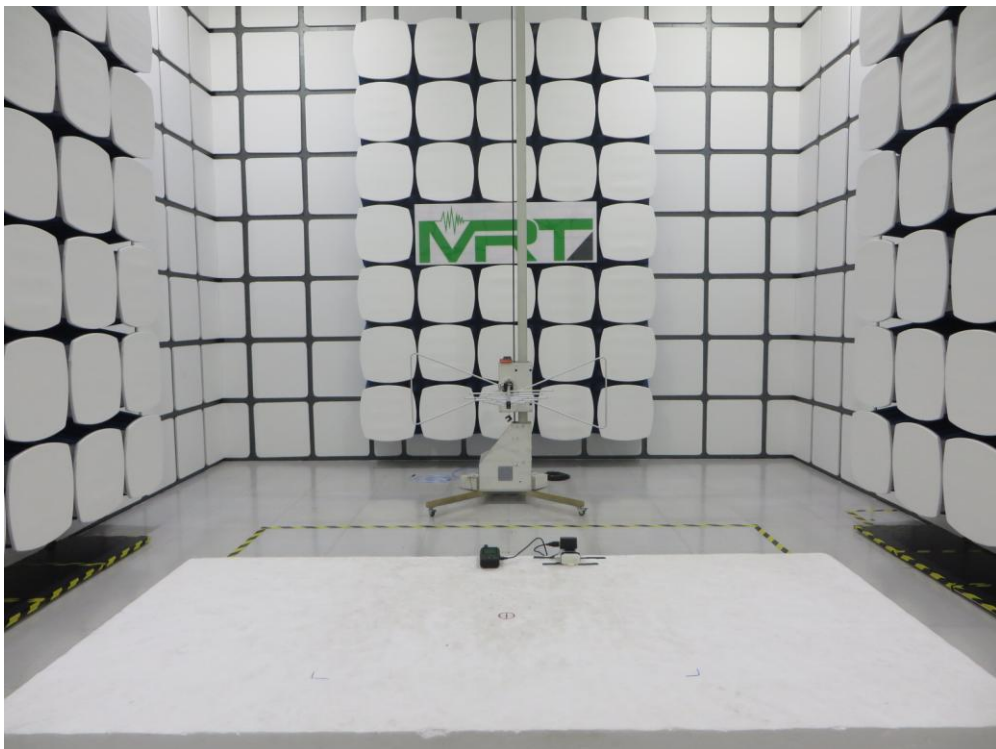

## FCC Part15C Test Setup Photo

Description: Front view of Conducted Emission Test Setup

Description: Back view of Conducted Emission Test Setup

Description: Radiated Emission Test Setup for 9kHz ~ 30MHz

Description: Radiated Emission Test Setup for 30MHz ~ 1GHz

Description: Radiated Emission Test Setup for 1GHz ~ 18GHz

Description: Radiated Emission Test Setup for 18GHz ~ 40GHz