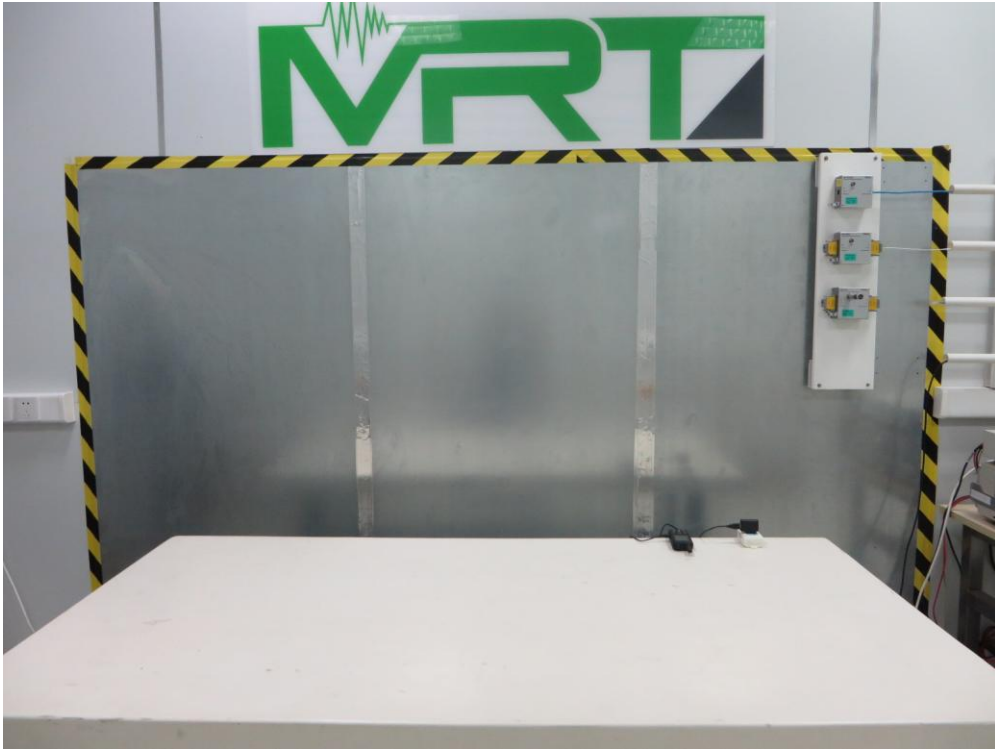

## FCC Part15C Test Setup Photo

Description: Front view of Conducted Emission Test Setup

Description: Back view of Conducted Emission Test Setup

Description: Radiated Emission Test Setup for 9kHz ~ 30MHz

Description: Radiated Emission Test Setup for 30MHz ~ 1GHz

Description: Radiated Emission Test Setup for 1GHz ~ 18GHz

Description: Radiated Emission Test Setup for 18GHz ~ 40GHz