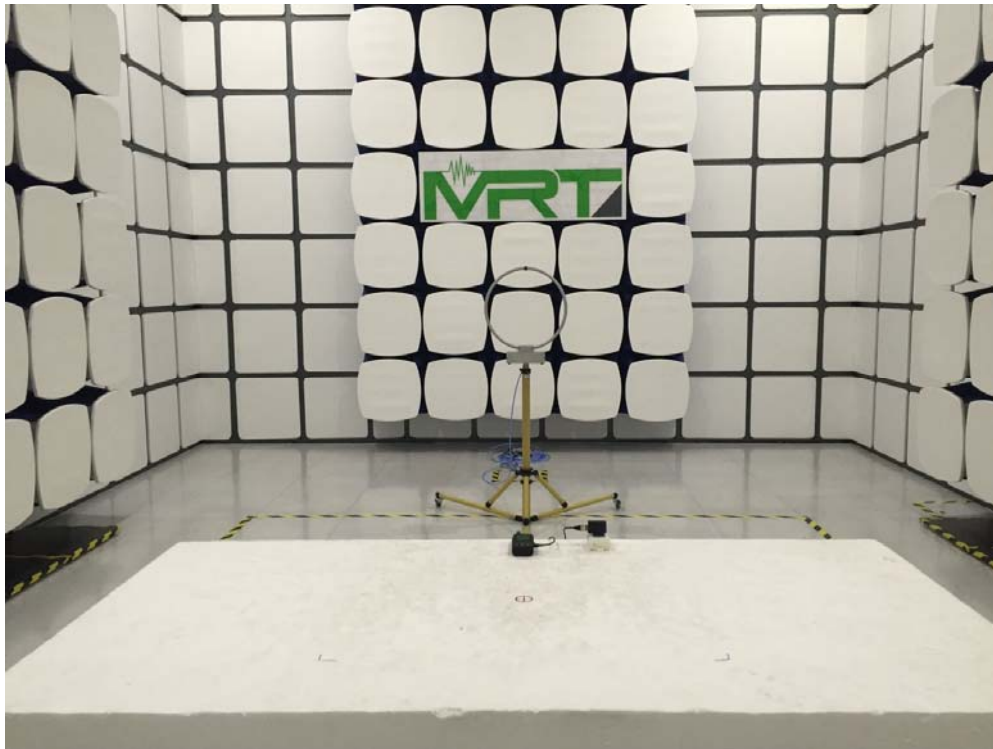

RF Test Setup Photo

Description: Front view of Conducted Emission Test Setup

Description: Back view of Conducted Emission Test Setup

Description: Radiated Emission Test Setup for 9kHz ~ 30MHz

Description: Radiated Emission Test Setup for 30MHz ~ 1GHz

Description: Radiated Emission Test Setup for 1GHz ~ 18GHz

Description: Radiated Emission Test Setup for 18GHz ~ 40GHz