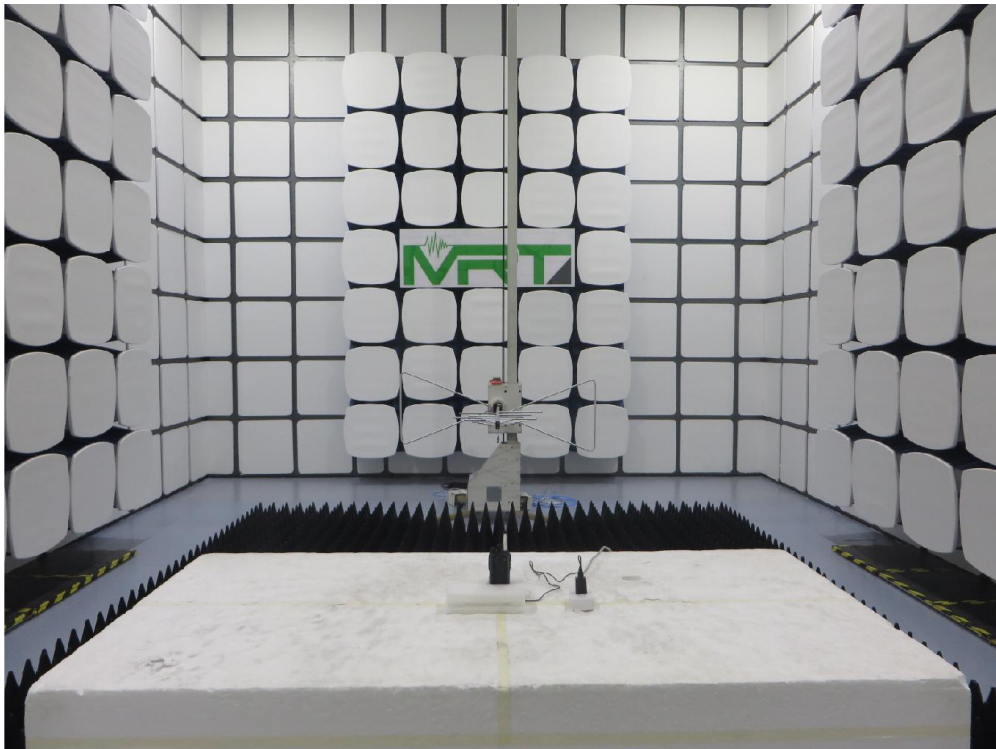

FCC Part 22H & 24E Test Setup Photo

Description: Radiated Emission Test Setup for 30MHz ~ 1GHz

Description: Radiated Emission Test Setup for 1GHz ~ 12.75GHz