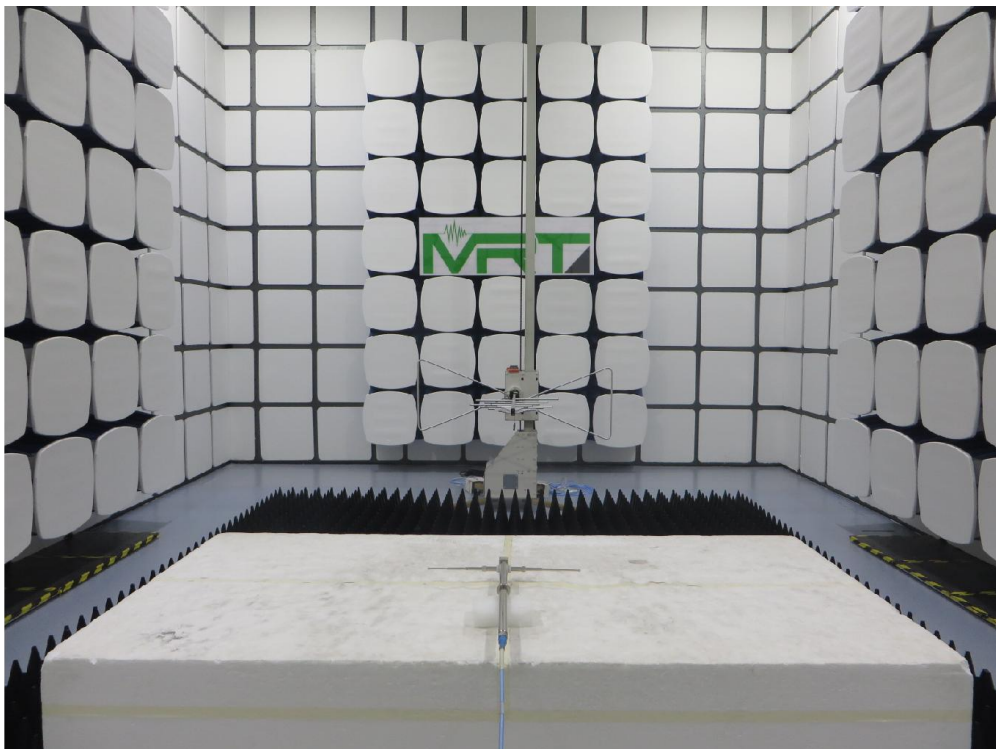

FCC Part 22H & 24E Test Setup Photo

Description: Radiated Emission Test Setup for 30MHz ~ 1GHz

Description: Radiated Emission Test Setup for 1GHz ~ 12.75GHz