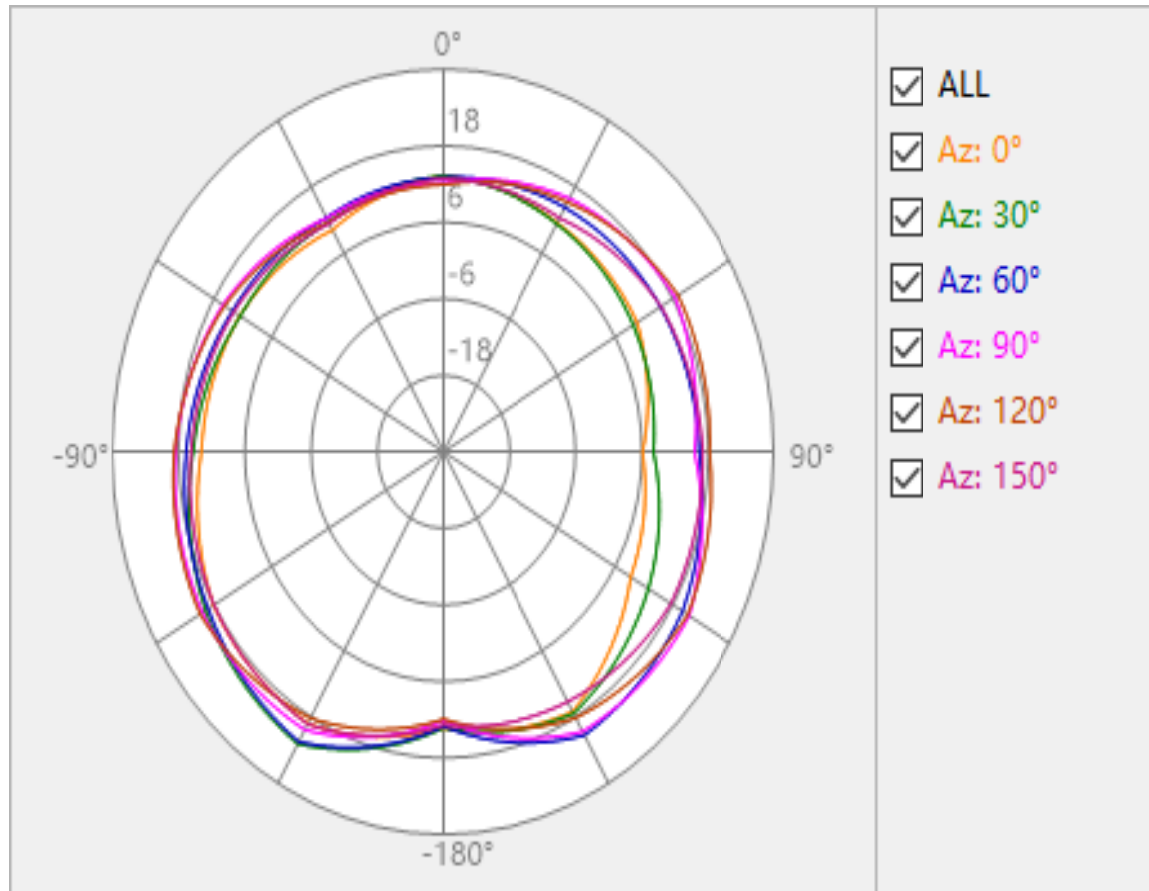

Manufacturer Address: 3rd Floor, West of Building 1, Hezhou Zhongkono Industrial Park, Hangcheng Street, Bao'an District, Shenzhen

Low frequency

Intermediate frequency

High frequency

B5	13.52		W2	17.02		GSM850	20.55	
	13.19			17.12			20.92	
	12.39	-89.59		17.45	-104.89		21.45	-100.12
B7	16.58		W5	11.84		PCS1900	22.88	
	16.91			11.01			23.57	
	17.1	-90.37		12.51	-100.45		23.12	-104.85
B38	17.74							
	16.7							
	16.16	-90.13						
B40	16.25							
	16.26							
	16.28	-90.67						
B41	16.02							
	16.78							
	16.26	-90.46						

2400 MHz

2450 MHz

2500 MHz

5150MHz

5500 MHz

5850MHz

NFC ANT

GSM/WCDMA/LTE MAIN ANT