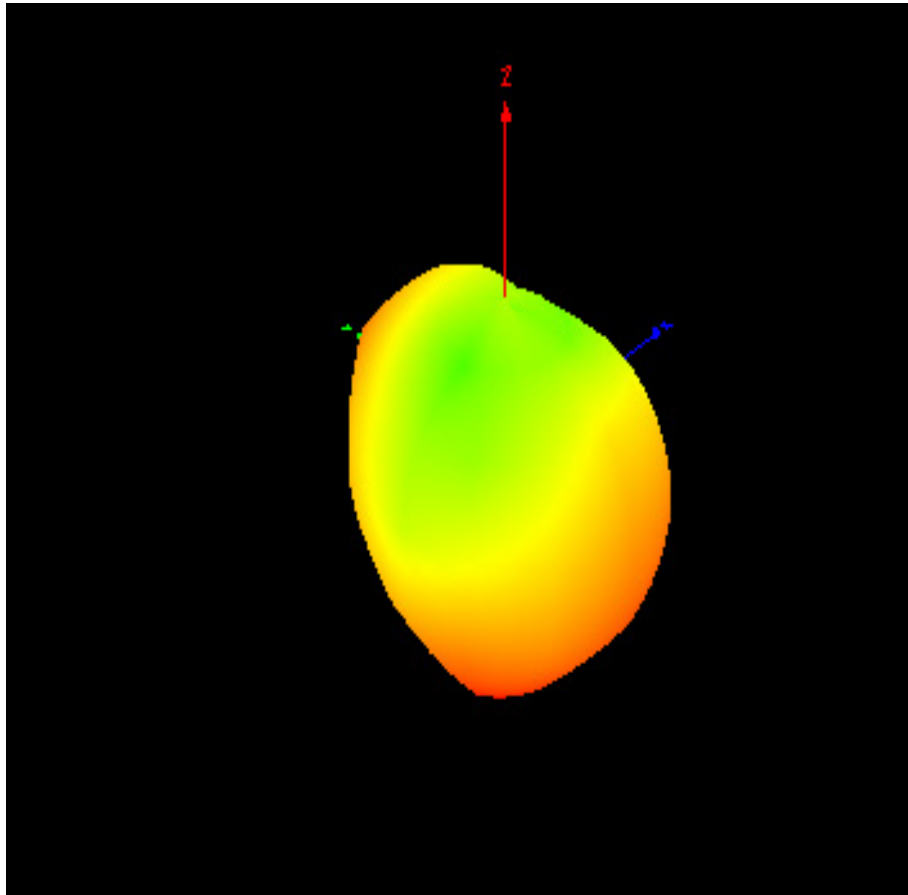

Manufacturer Address: 3rd Floor, West of Building 1, Hezhou Zhongkono Industrial Park, Hangcheng Street, Bao'an District, Shenzhen

Low frequency

Intermediate frequency

High frequency

B5	13.52		W2	17.02		GSM850	20.55	
	13.19			17.12			20.92	
	12.39	-89.59		17.45	-104.89		21.45	-100.12
B7	16.58		W5	11.84		PCS1900	22.88	
	16.91			11.01			23.57	
	17.1	-90.37		12.51	-100.45		23.12	-104.85
B38	17.74							
	16.7							
	16.16	-90.13						
B40	16.25							
	16.26							
	16.28	-90.67						
B41	16.02							
	16.78							
	16.26	-90.46						

2400 MHz

2450 MHz

2500 MHz

5150MHz

5500 MHz

5850MHz

NFC ANT

GSM/WCDMA/LTE MAIN ANT