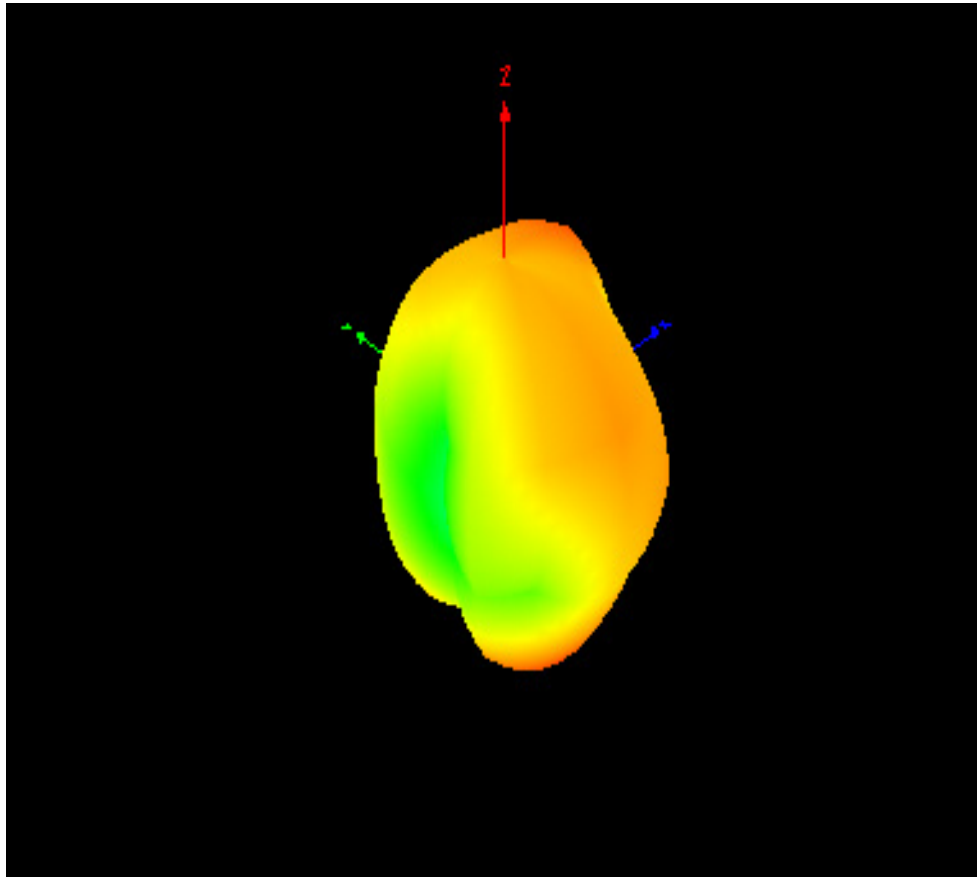

Manufacturer Address: 3rd Floor, West of Building 1, Hezhou Zhongkono Industrial Park, Hangcheng Street, Bao'an District, Shenzhen

Low frequency

Intermediate frequency

High frequency

B5	13.52		W2	17.02		GSM850	20.55	
	13.19			17.12			20.92	
	12.39	-89.59		17.45	-104.89		21.45	-100.12
B7	16.58		W5	11.84		PCS1900	22.88	
	16.91			11.01			23.57	
	17.1	-90.37		12.51	-100.45		23.12	-104.85
B38	17.74							
	16.7							
	16.16	-90.13						
B40	16.25							
	16.26							
	16.28	-90.67						
B41	16.02							
	16.78							
	16.26	-90.46						

2400 MHz

2450 MHz

2500 MHz

5150MHz

5500 MHz

5850MHz

NFC ANT

GSM/WCDMA/LTE MAIN ANT