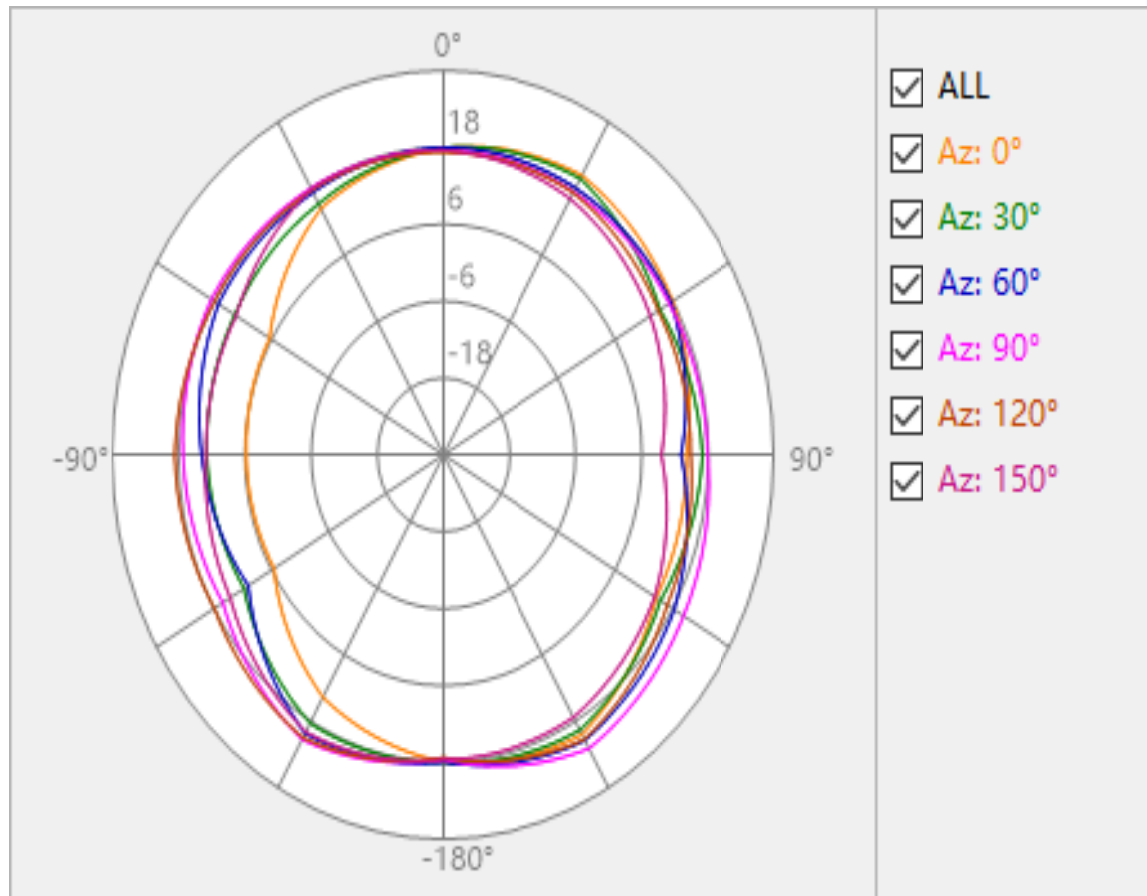

Manufacturer Address: 3rd Floor, West of Building 1, Hezhou Zhongkono Industrial Park, Hangcheng Street, Bao'an District, Shenzhen

Low frequency

Intermediate frequency

High frequency

B5	13.52		W2	17.02		GSM850	20.55	
	13.19			17.12			20.92	
	12.39	-89.59		17.45	-104.89		21.45	-100.12
B7	16.58		W5	11.84		PCS1900	22.88	
	16.91			11.01			23.57	
	17.1	-90.37		12.51	-100.45		23.12	-104.85
B38	17.74							
	16.7							
	16.16	-90.13						
B40	16.25							
	16.26							
	16.28	-90.67						
B41	16.02							
	16.78							
	16.26	-90.46						

2400 MHz

2450 MHz

2500 MHz

5150MHz

5500 MHz

5850MHz

NFC ANT

GSM/WCDMA/LTE MAIN ANT