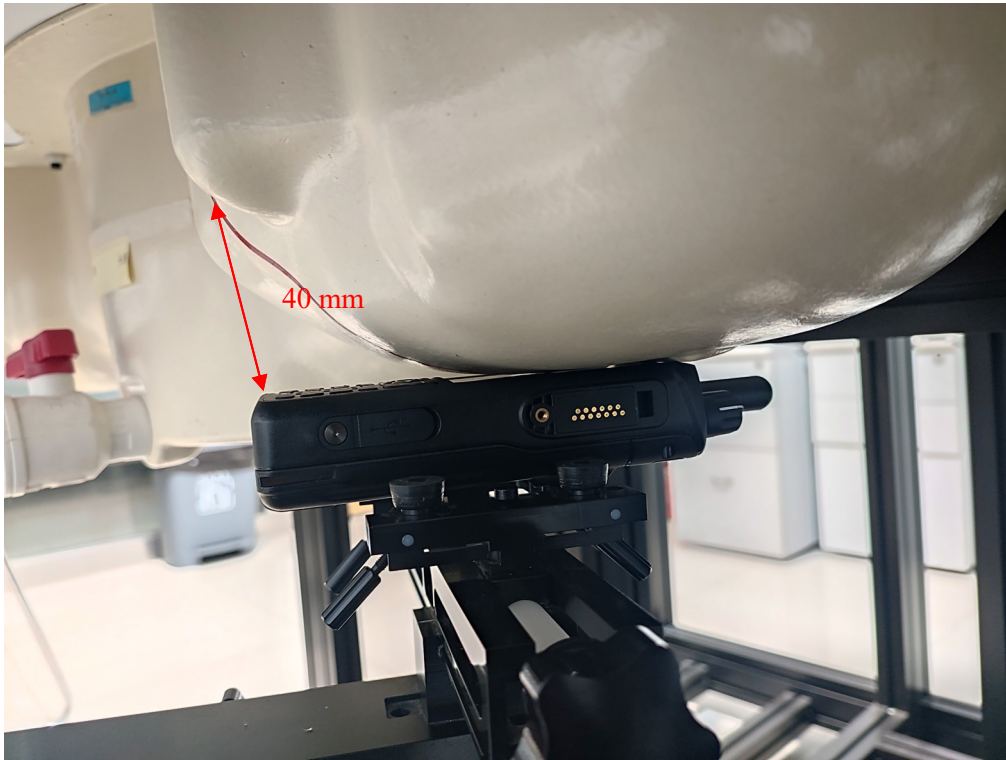

APPENDIX B EUT TEST POSITION PHOTOS

Liquid depth $\geq 15\text{cm}$

Phantom: SAM-Twin V8.0 P1aP2a; Type: QD 000 P41 AA ; Serial: 1962

Head Flat Setup Photo

Head Left Cheek Setup Photo (0 mm)

Head Left Tilt Setup Photo (0 mm)

Head Right Cheek Setup Photo (0 mm)

Head Right Tilt Setup Photo (0 mm)

Face Up Setup Photo (25 mm)

Body (Worn) Back Setup Photo (0 mm)