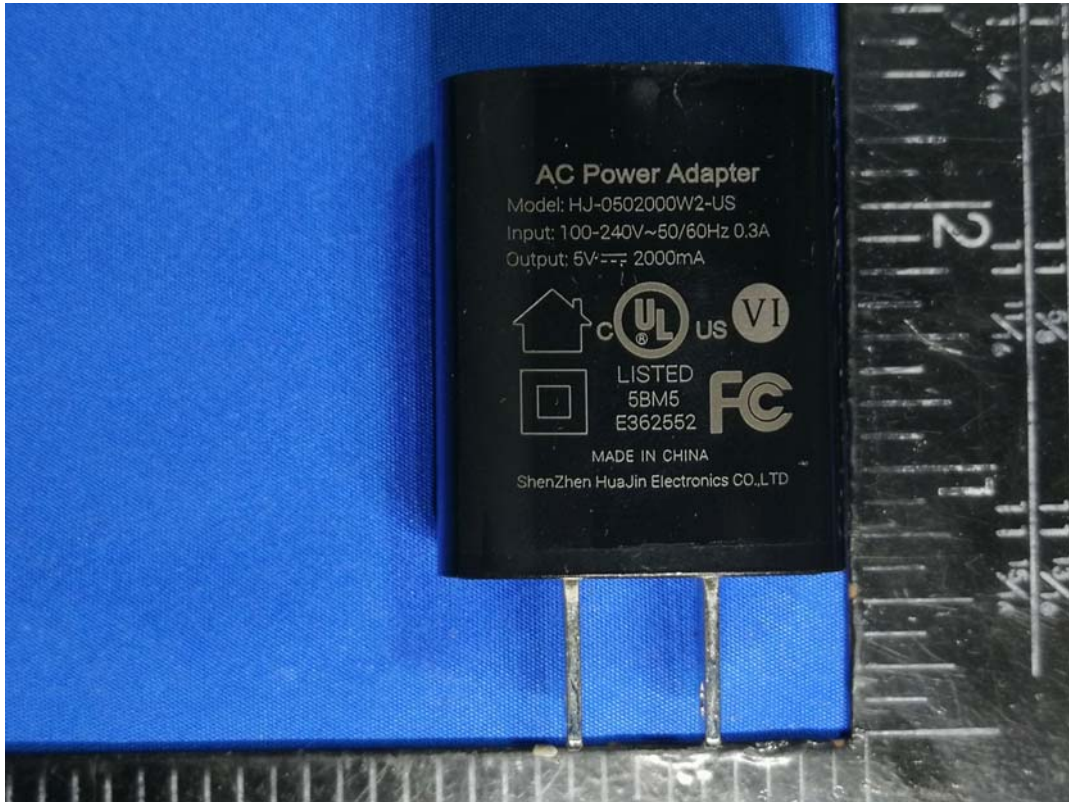

EXHIBIT B - EUT EXTERNAL PHOTOGRAPHS

AC Power Adapter

Model: HJ-0502000W2-US
Input: 100-240V~50/60Hz 0.3A
Output: 5V~ 2000mA

LISTED
5BM5
E362552

MADE IN CHINA
ShenZhen HuaJin Electronics CO.,LTD