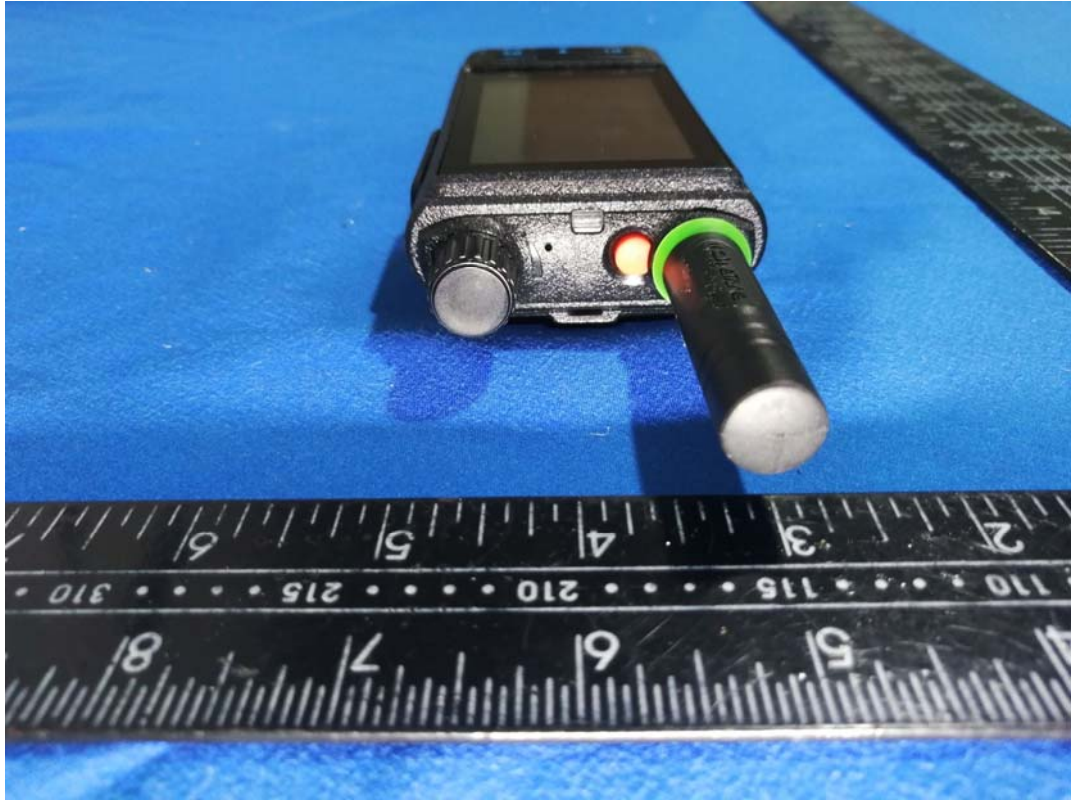

EXHIBIT B - EUT EXTERNAL PHOTOGRAPHS

AC Power Adapter

Model: HJ-0502000W2-US
Input: 100-240V~50/60Hz 0.3A
Output: 5V~ 2000mA

LISTED
5BM5
E362552

MADE IN CHINA
ShenZhen HuaJin Electronics CO.,LTD