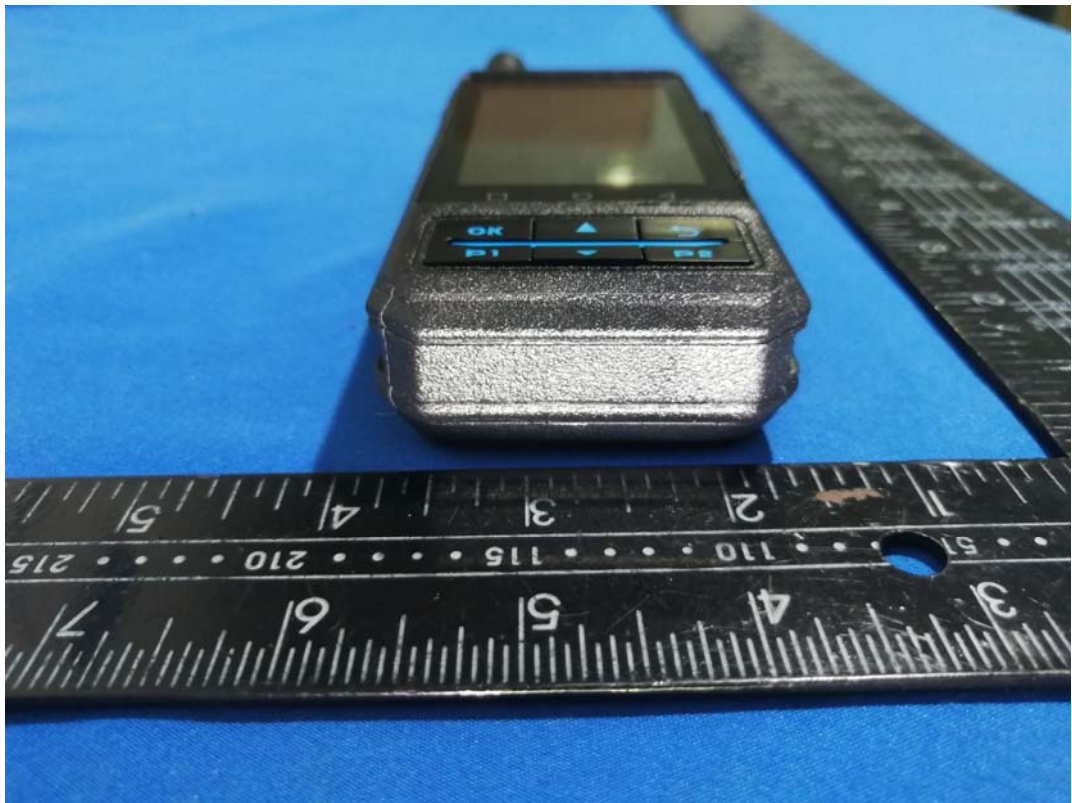

EXHIBIT B - EUT EXTERNAL PHOTOGRAPHS

AC Power Adapter

Model: HJ-0502000W2-US
Input: 100-240V~50/60Hz 0.3A
Output: 5V~ 2000mA

LISTED
5BM5
E362552

MADE IN CHINA
ShenZhen HuaJin Electronics CO.,LTD