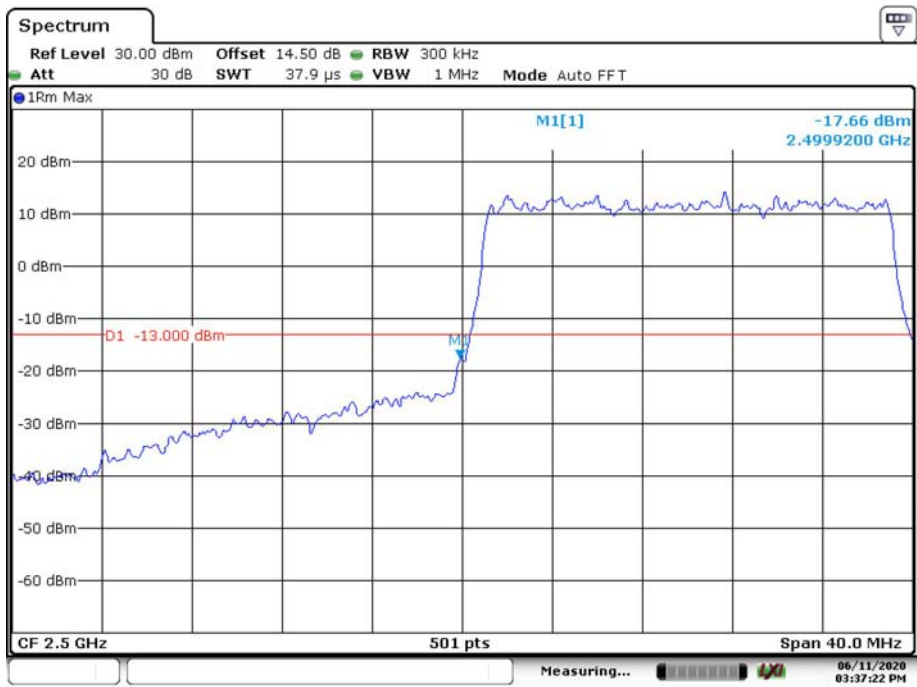

20M QPSK Left Band Edge

Date: 11 JUN 2020 15:37:22