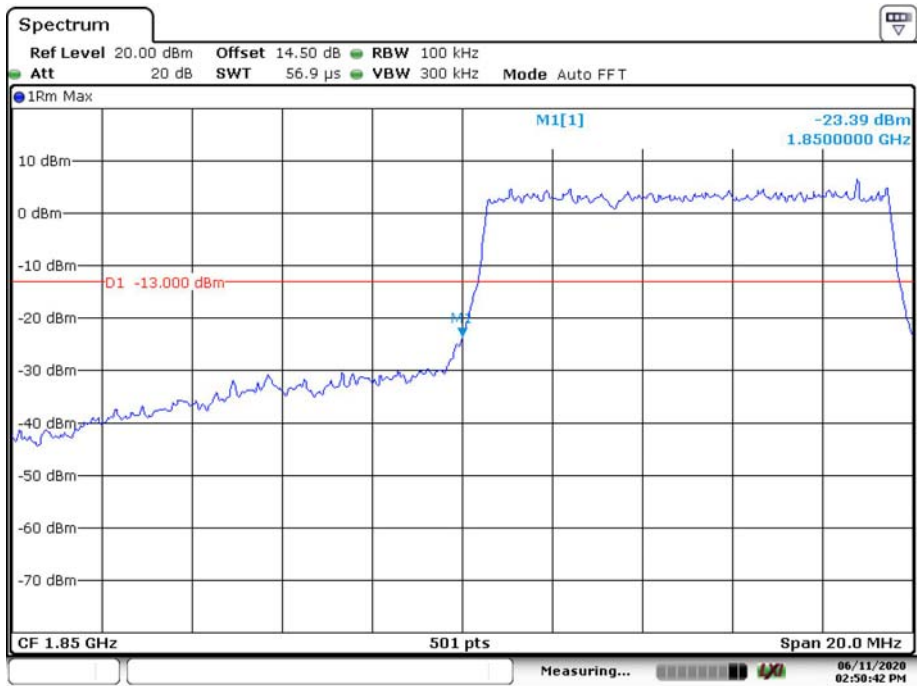

10M 16QAM Left Band Edge

Date: 11.JUN.2020 14:50:42