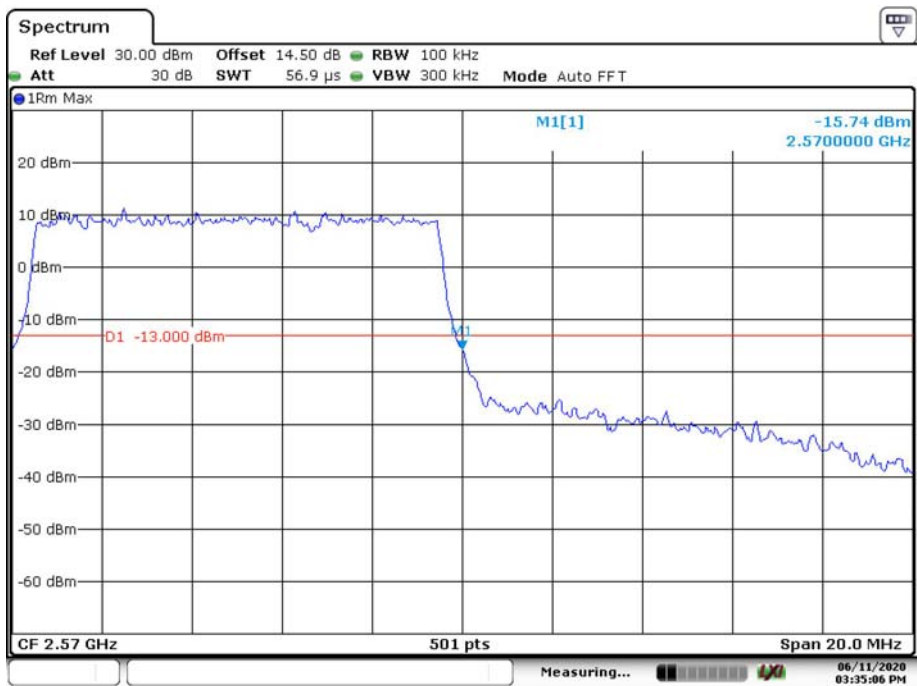

10M 16QAM Right Band Edge

Date: 11.JUN.2020 15:35:06