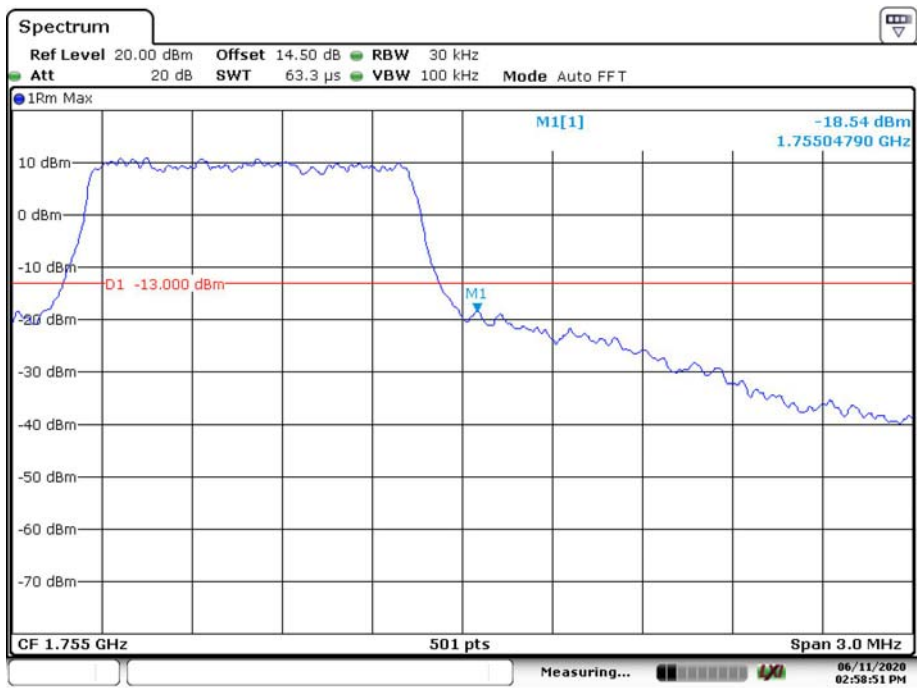

1.4M 16QAM Right Band Edge

Date: 11.JUN.2020 14:58:51