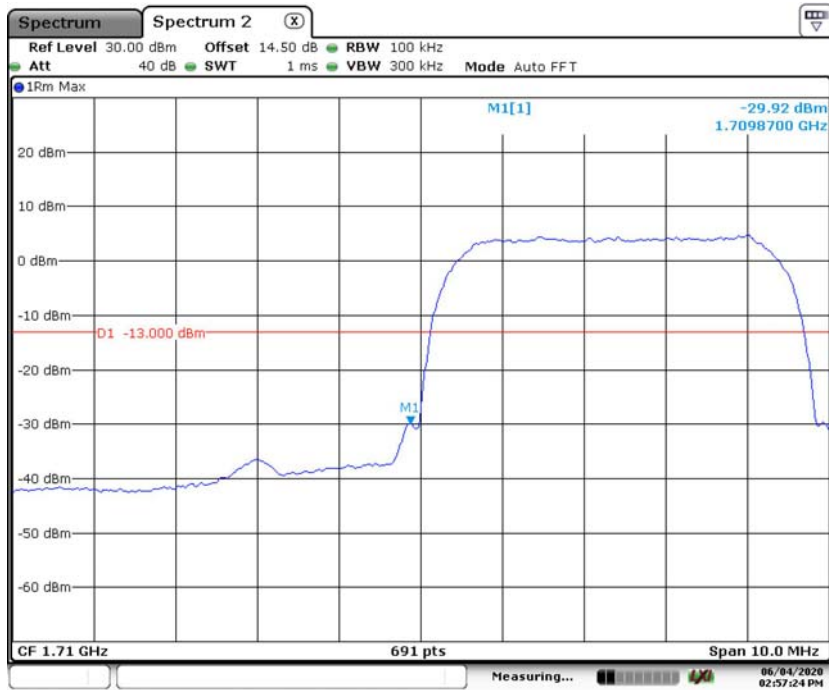

### WCDMA Band 2 HSDPA, Right Band Edge

Date: 4.JUN.2020 14:41:51

### WCDMA Band 2 HSUPA, Left Band Edge

Date: 4.JUN.2020 14:09:06

### WCDMA Band 2 HSUPA, Right Band Edge

Date: 4.JUN.2020 14:10:19

### WCDMA Band 4 Rel 99, Left Band Edge

Date: 4.JUN.2020 14:57:23