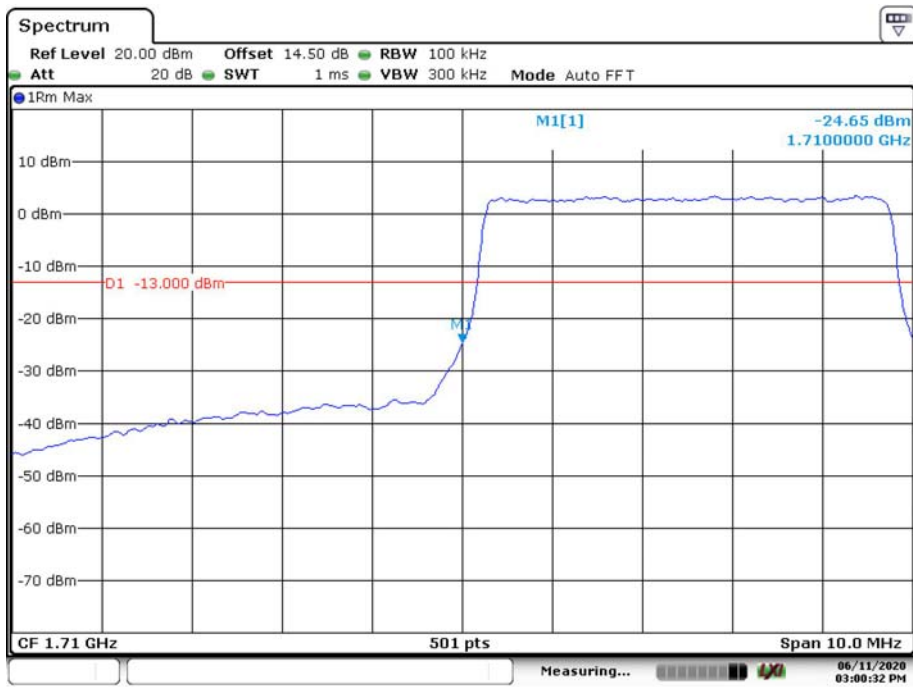

### 5M QPSK Left Band Edge

Date: 11.JUN.2020 15:00:32