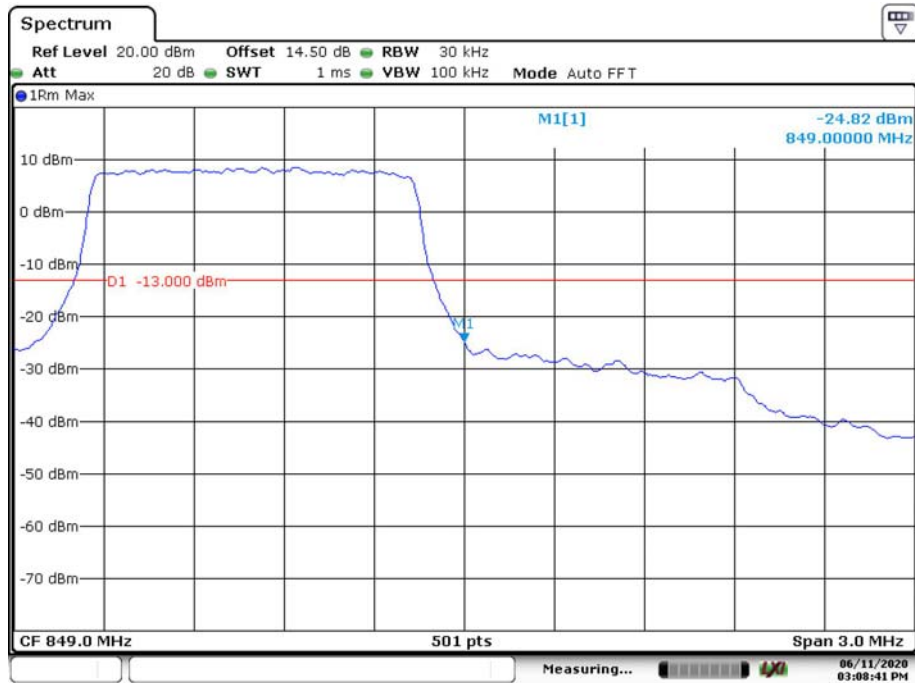

### 20M 16QAM Right Band Edge

Date: 11.JUN.2020 15:07:19

LTE Band 5

QPSK\_1.4MHz\_6 RB\_ Left

Date: 11.JUN.2020 15:07:55

QPSK\_1.4MHz\_6 RB\_ Right

Date: 11.JUN.2020 15:08:41