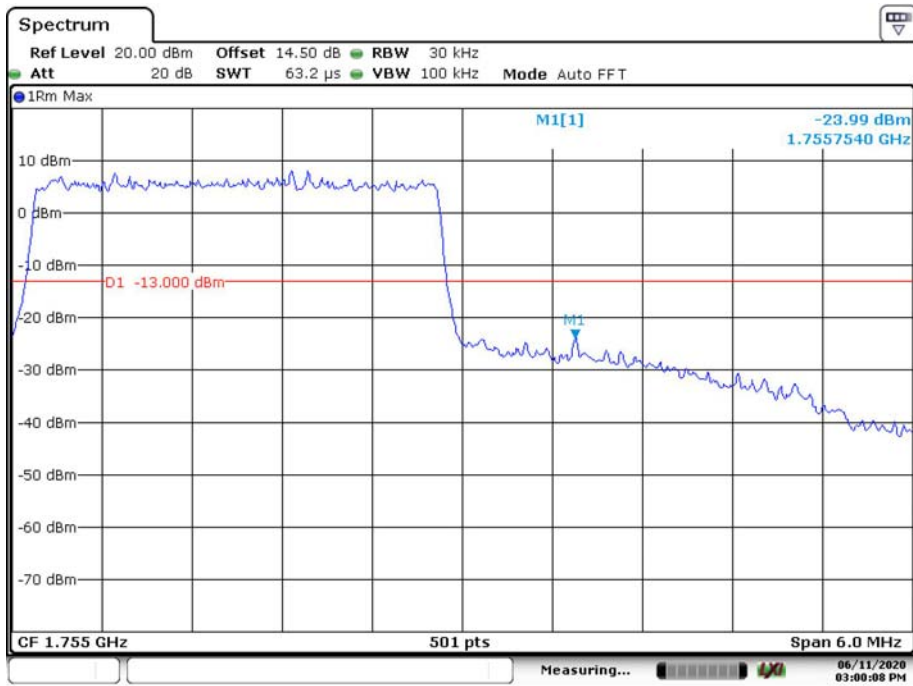

3M 16QAM Right Band Edge

Date: 11.JUN.2020 15:00:08