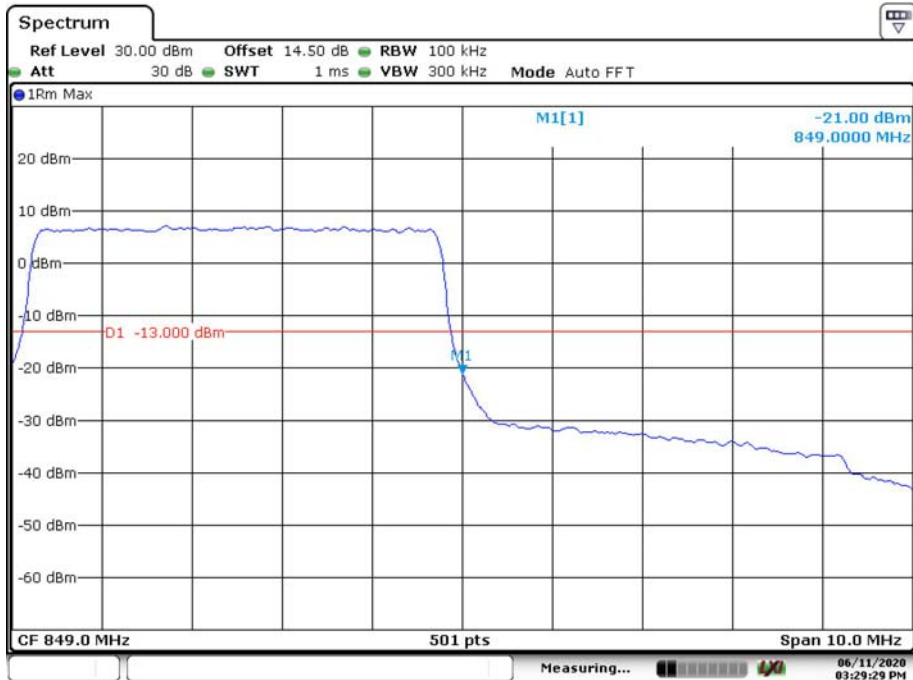

QPSK_5MHz_25 RB_Right

Date: 11.JUN.2020 15:29:28