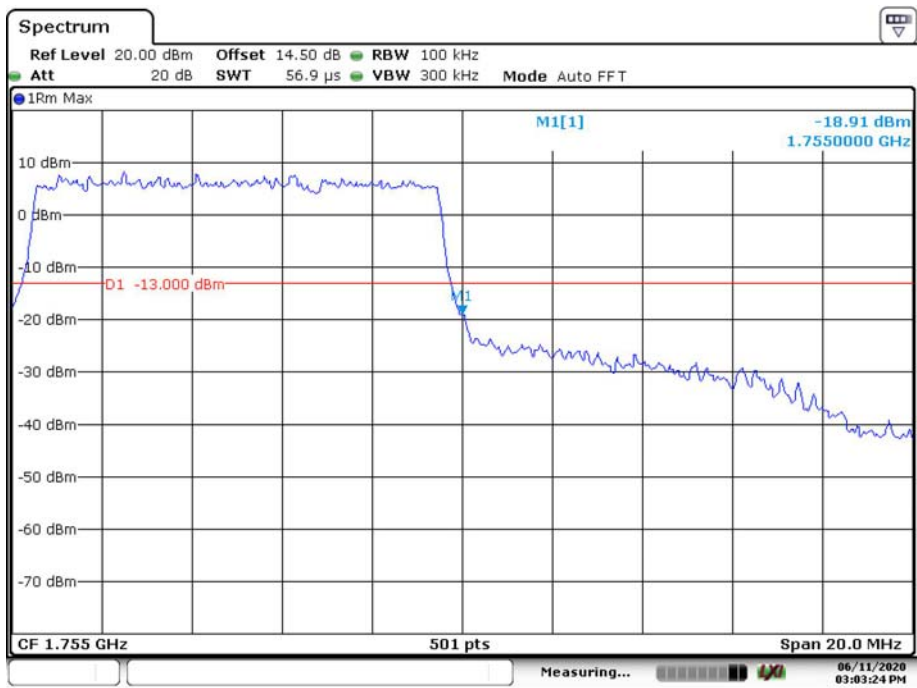

10M 16QAM Right Band Edge

Date: 11.JUN.2020 15:03:24