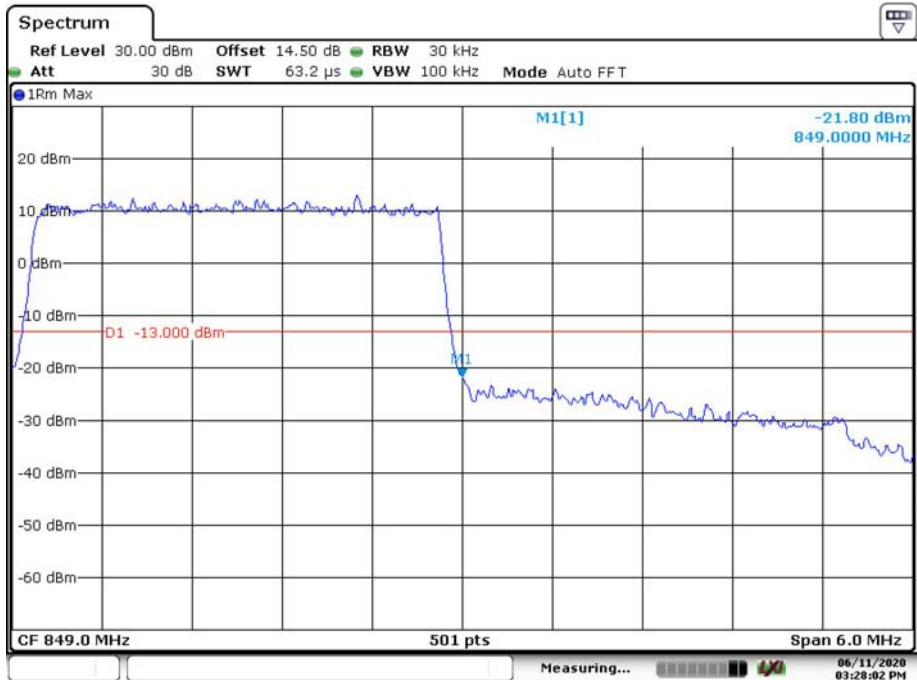

QPSK_3MHz_15 RB_Right

Date: 11.JUN.2020 15:28:02