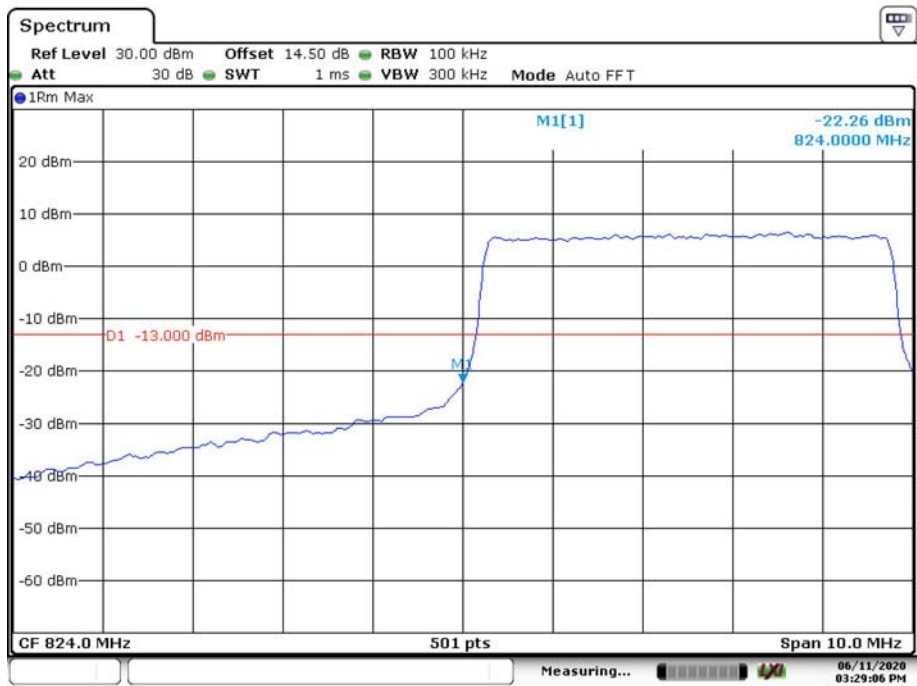

16QAM_5MHz_25 RB_Left

Date: 11.JUN.2020 15:29:06