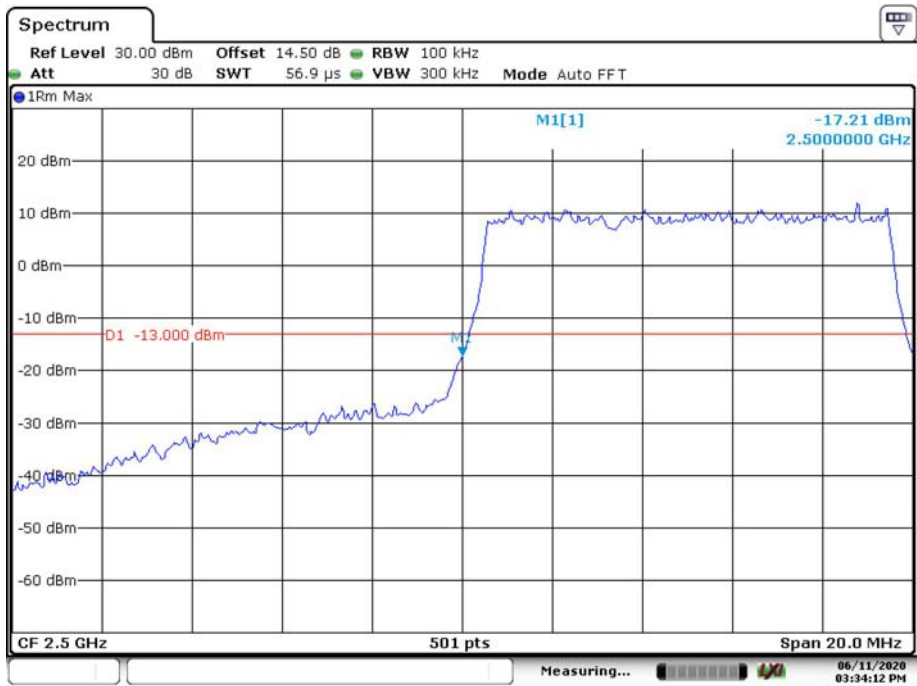

10M 16QAM Left Band Edge

Date: 11.JUN.2020 15:34:12