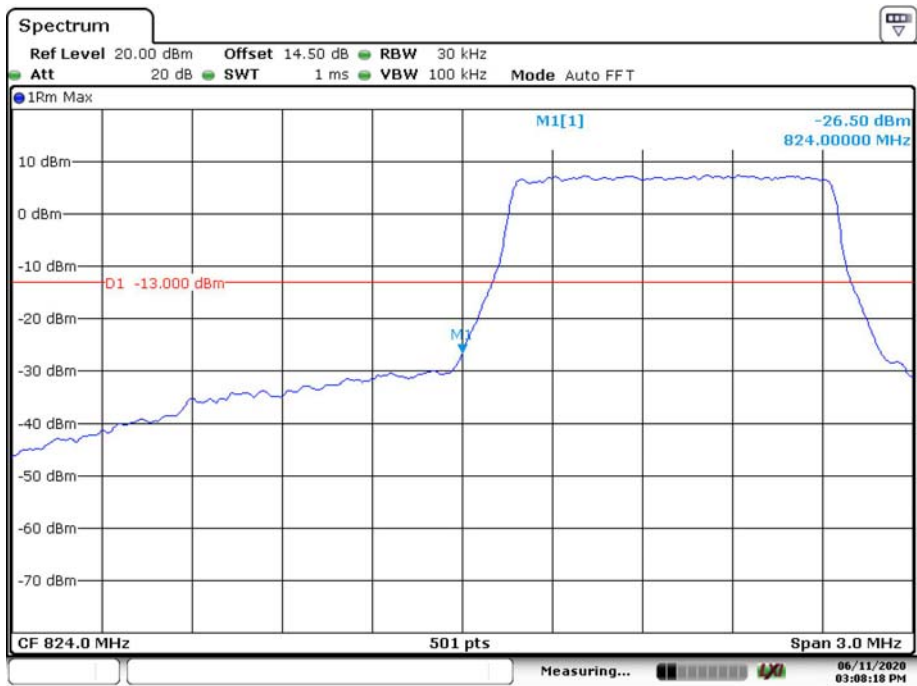

16QAM_1.4MHz_6 RB_Left

Date: 11.JUN.2020 15:08:18