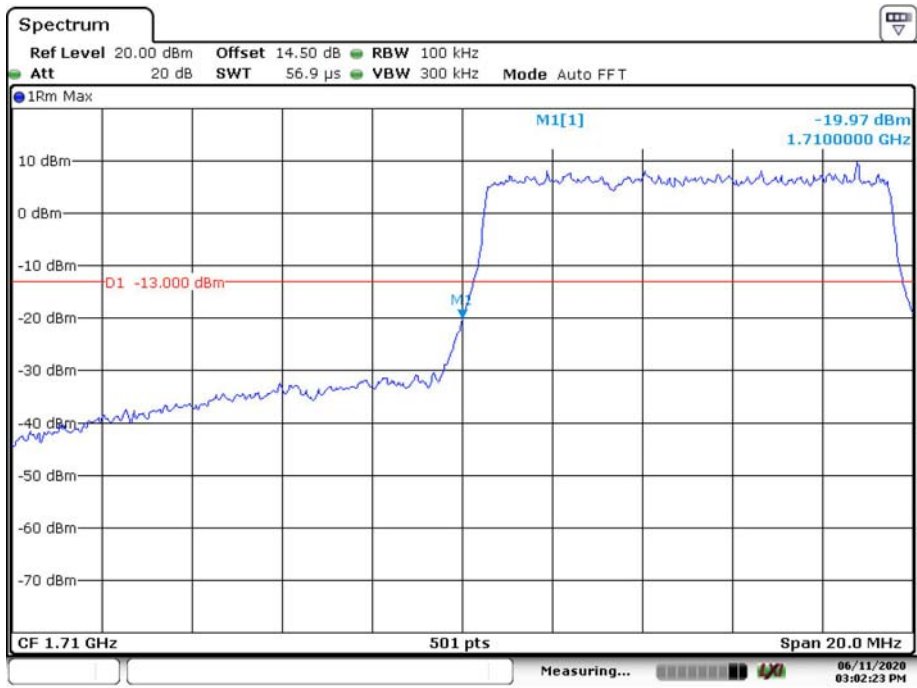

10M 16QAM Left Band Edge

Date: 11.JUN.2020 15:02:23