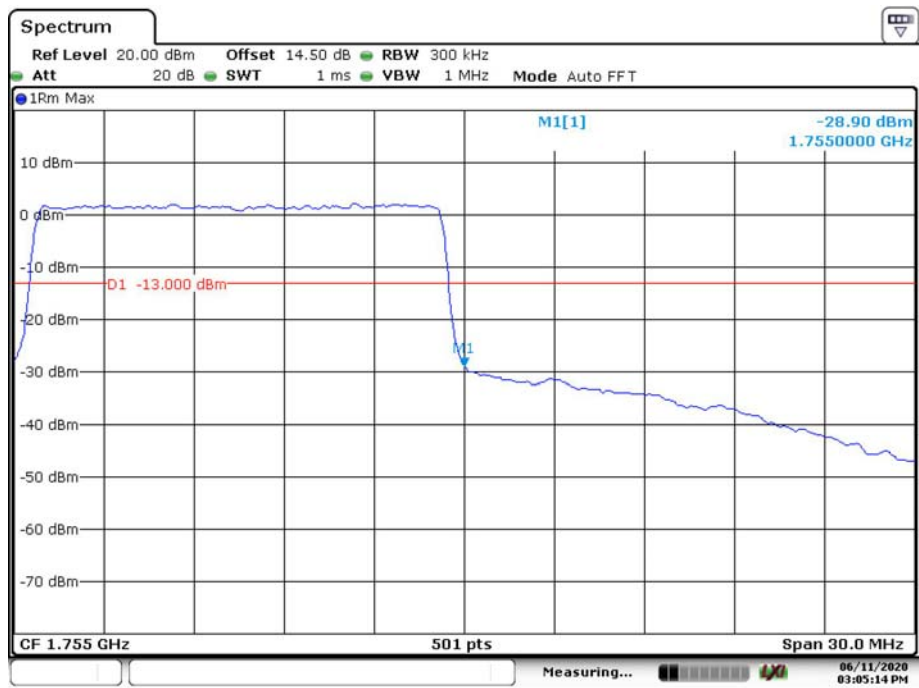

15M 16QAM Right Band Edge

Date: 11.JUN.2020 15:05:14