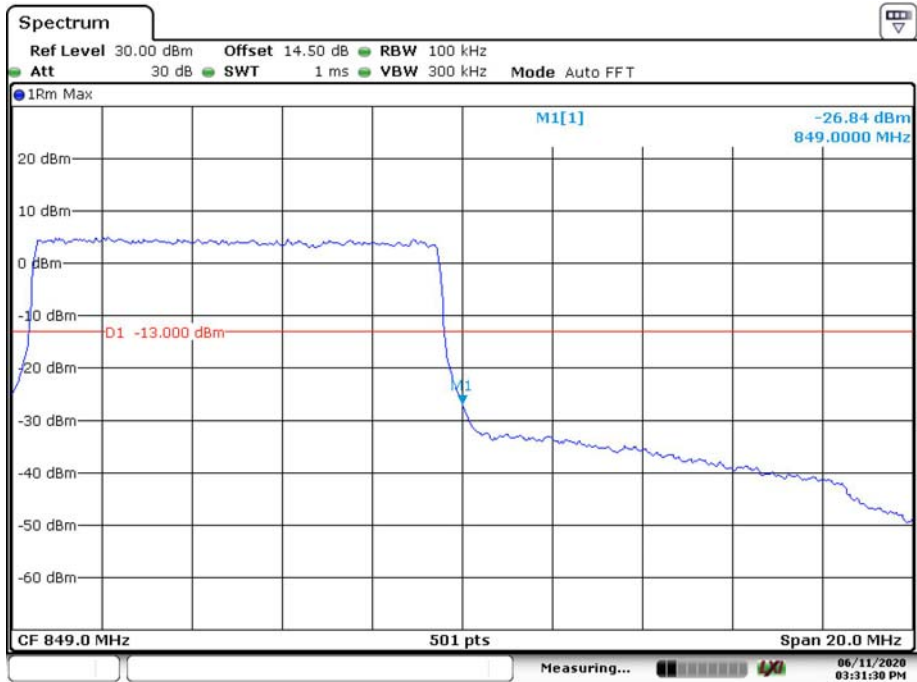

QPSK_10MHz_50 RB_Right

Date: 11.JUN.2020 15:31:29