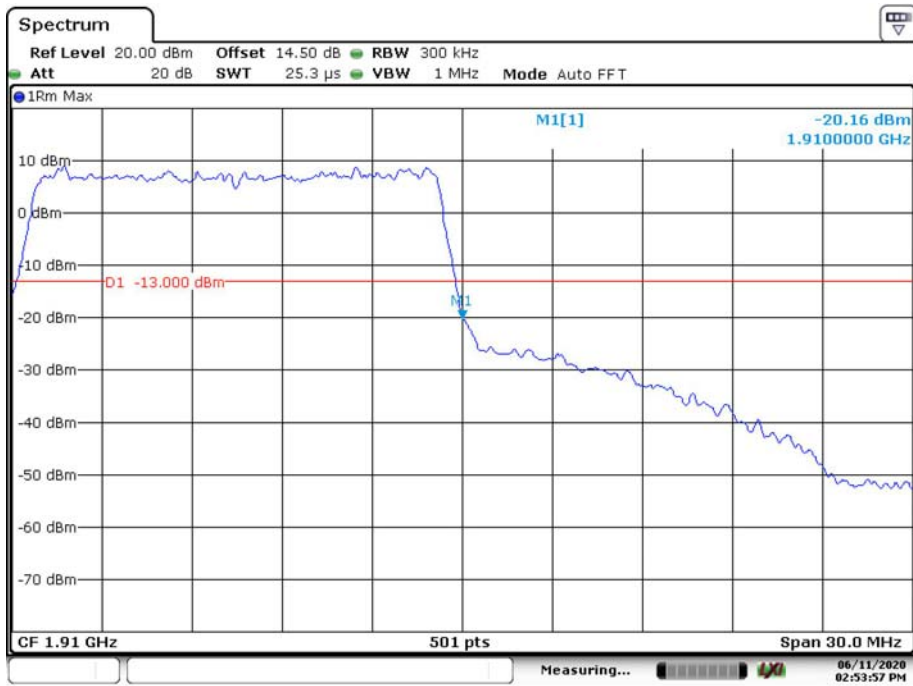

15M 16QAM Right Band Edge

Date: 11.JUN.2020 14:53:56