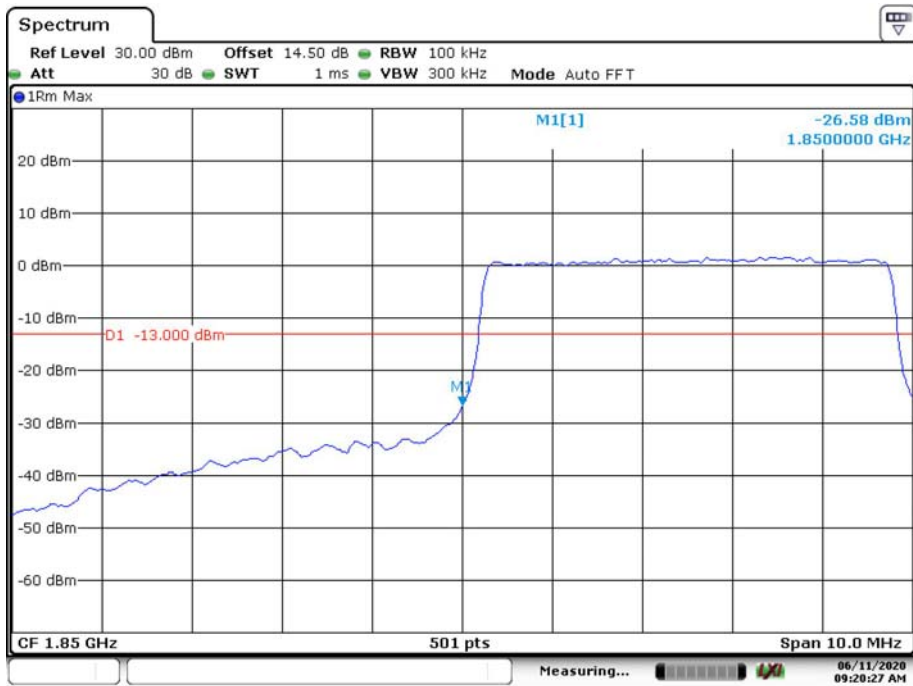

5M 16QAM Left Band Edge

Date: 11.JUN.2020 09:20:27