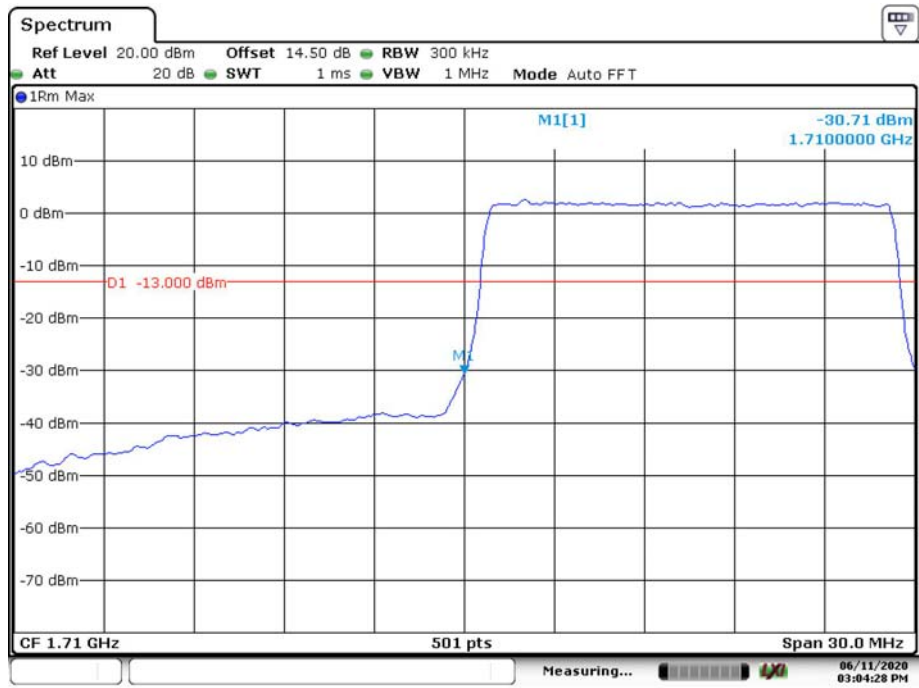

15M 16QAM Left Band Edge

Date: 11.JUN.2020 15:04:28