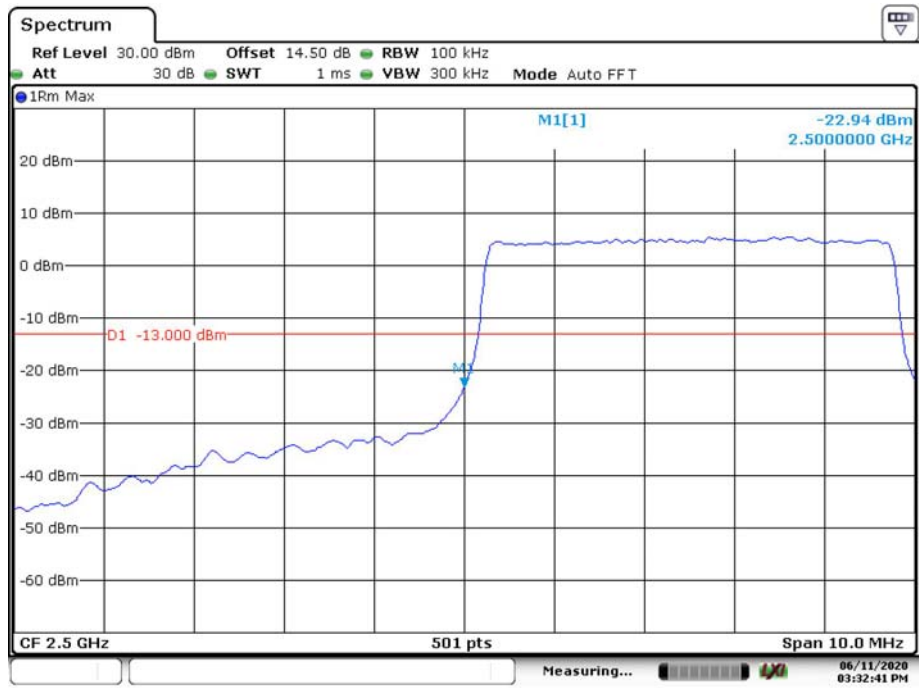

5M 16QAM Left Band Edge

Date: 11.JUN.2020 15:32:41