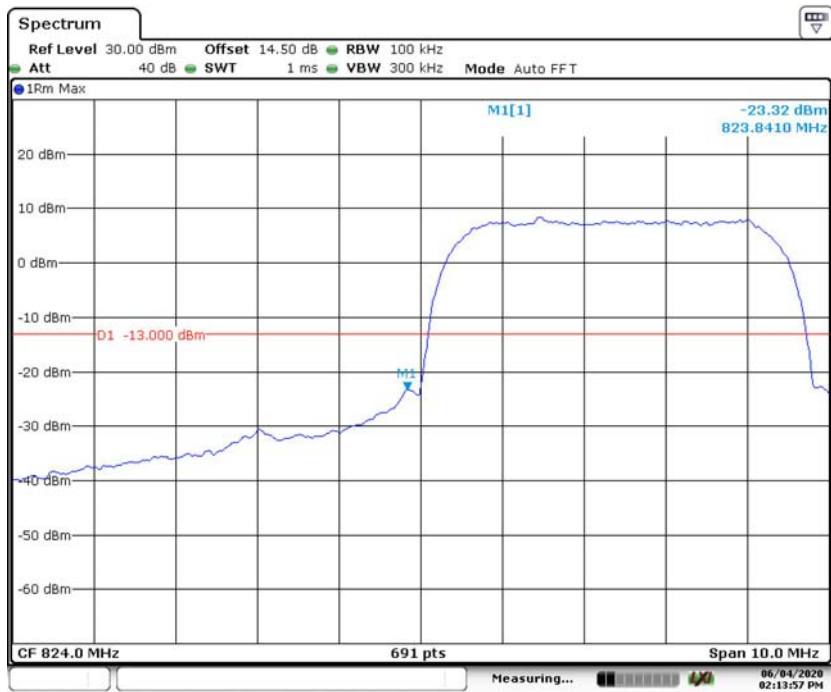

WCDMA Band 5 HSUPA, Left Band Edge

Date: 4.JUN.2020 14:13:57