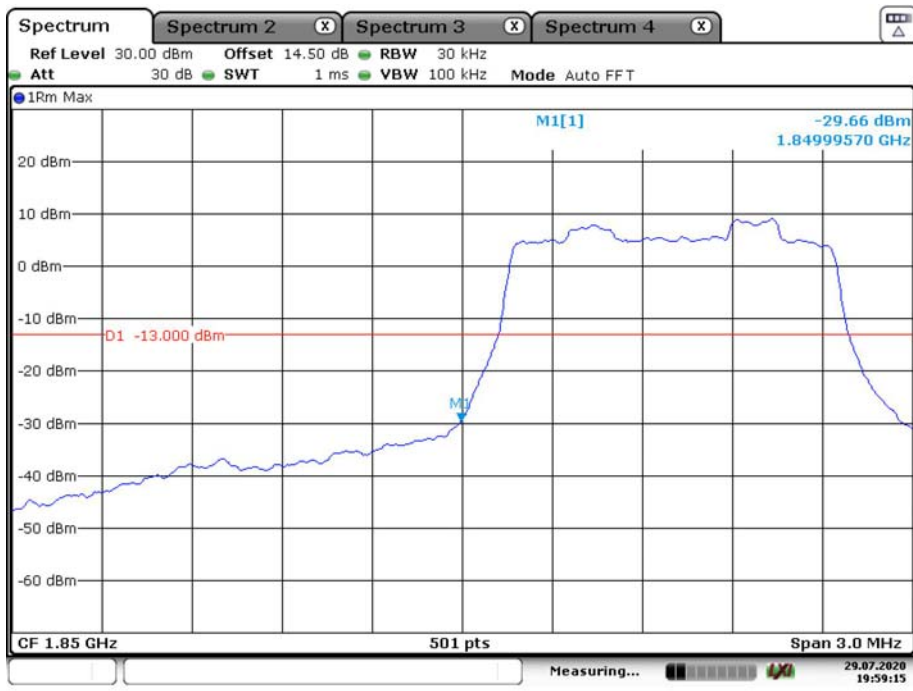

LTE Band 2

1.4M QPSK Left Band Edge

Date: 29.JUL.2020 19:59:15