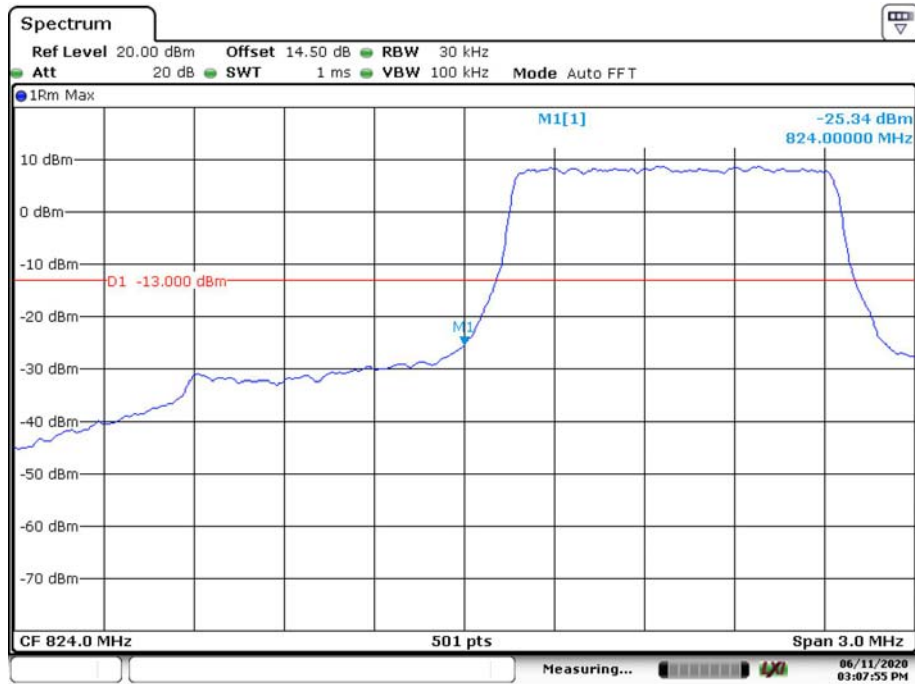

### 20M QPSK Right Band Edge

Date: 11 JUN 2020 15:06:53

### 20M 16QAM Left Band Edge

Date: 11.JUN.2020 15:06:14

### 20M 16QAM Right Band Edge

Date: 11.JUN.2020 15:07:19

LTE Band 5

QPSK\_1.4MHz\_6 RB\_ Left

Date: 11.JUN.2020 15:07:55

QPSK\_1.4MHz\_6 RB\_ Right

Date: 11.JUN.2020 15:08:41