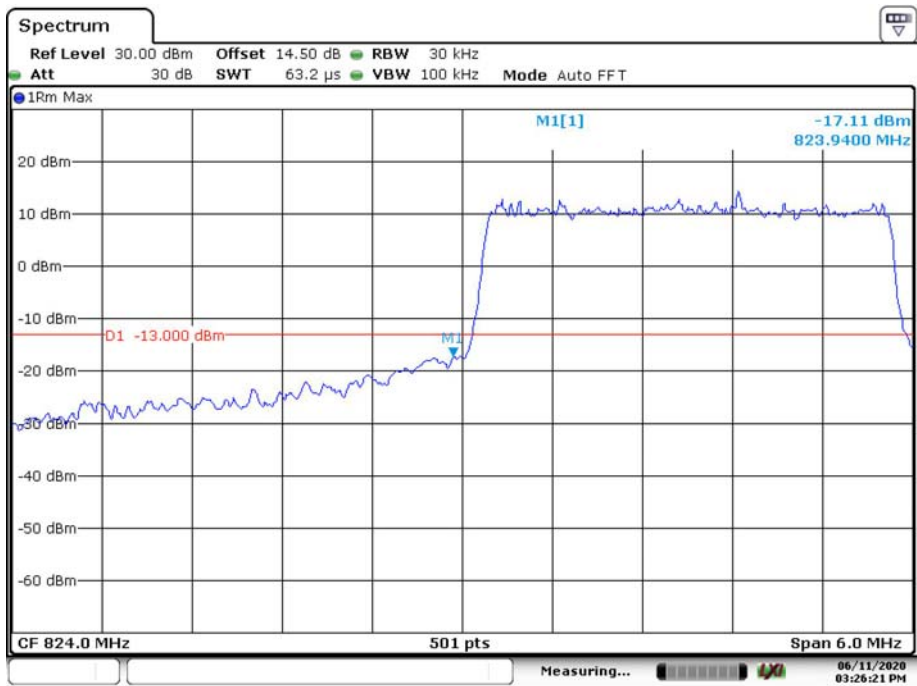

QPSK_3MHz_15 RB_Left

Date: 11.JUN.2020 15:26:20