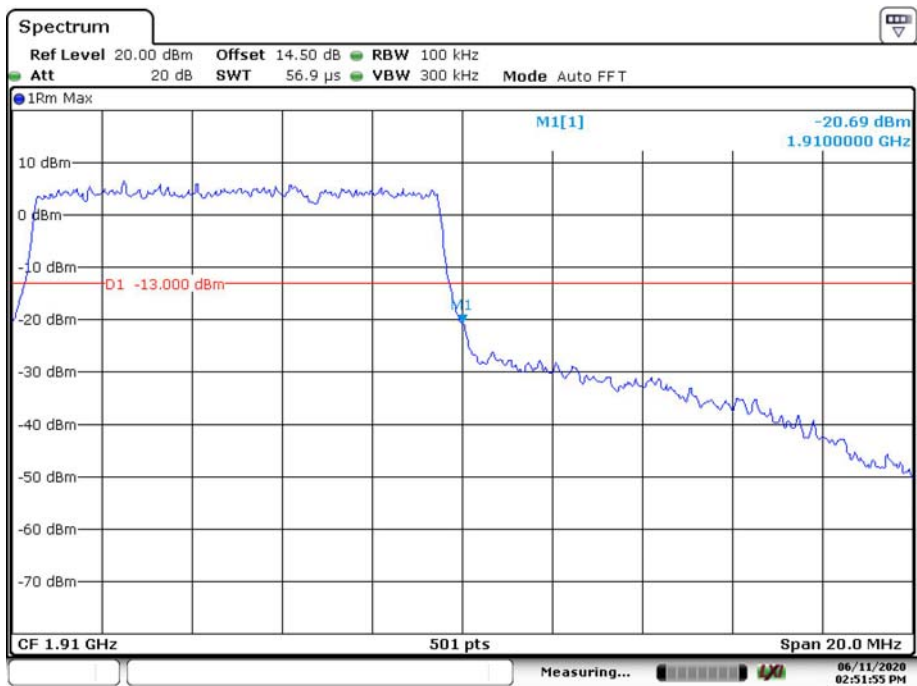

10M 16QAM Right Band Edge

Date: 11.JUN.2020 14:51:54