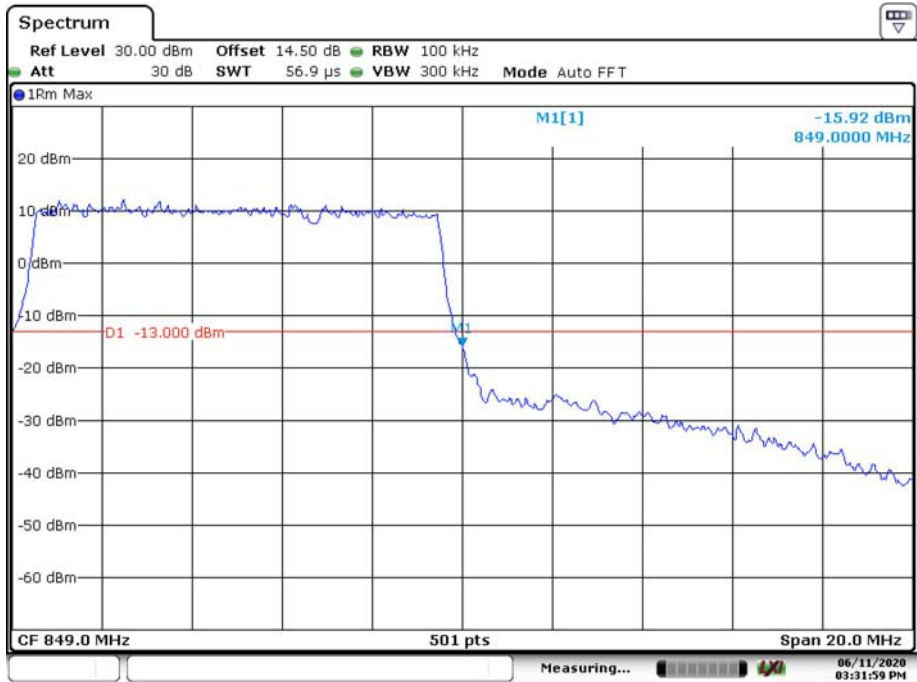

16QAM_10MHz_ 50 RB_ Right

Date: 11.JUN.2020 15:31:59