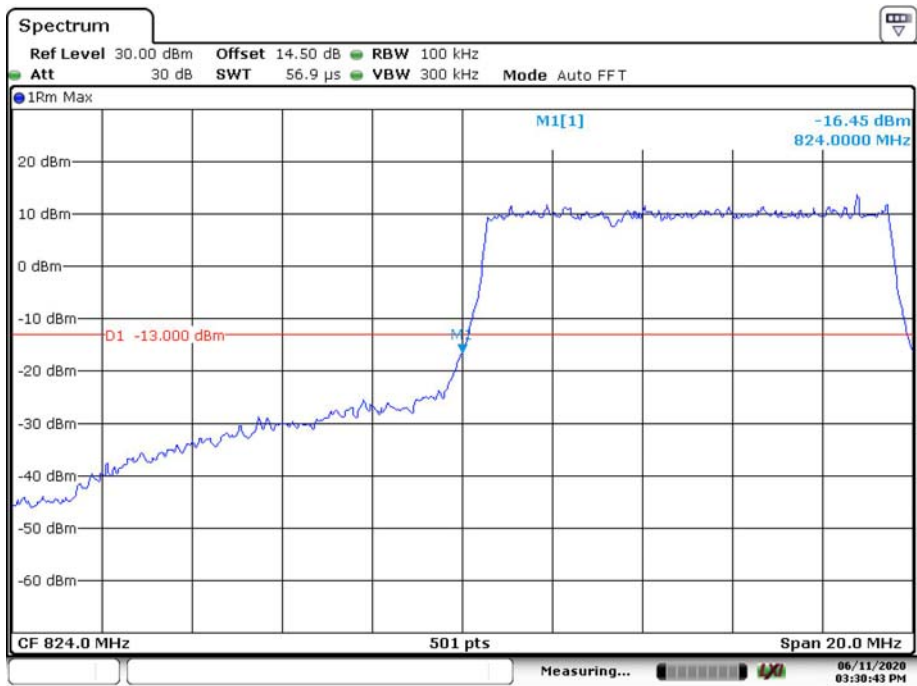

16QAM_10MHz_ 50 RB_ Left

Date: 11.JUN.2020 15:30:42