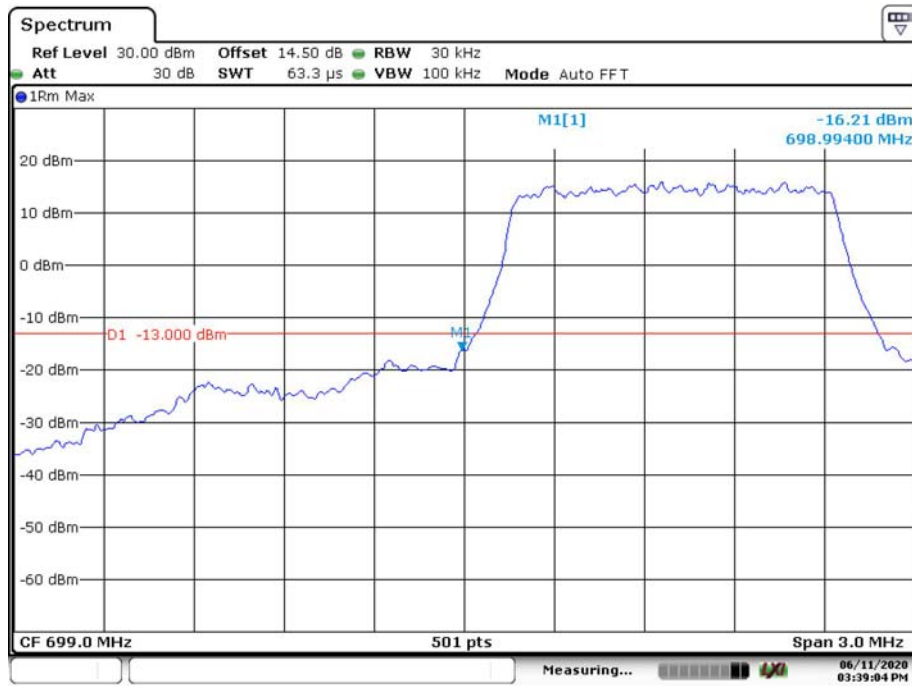

LTE Band 12

1.4M QPSK Left Band Edge

Date: 11.JUN.2020 15:39:04