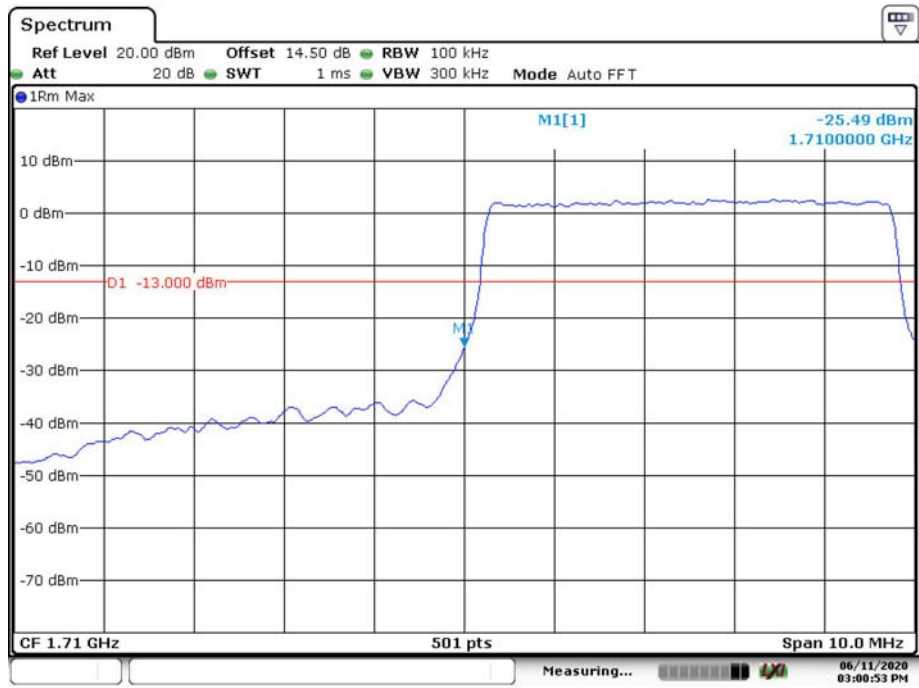

5M 16QAM Left Band Edge

Date: 11.JUN.2020 15:00:52