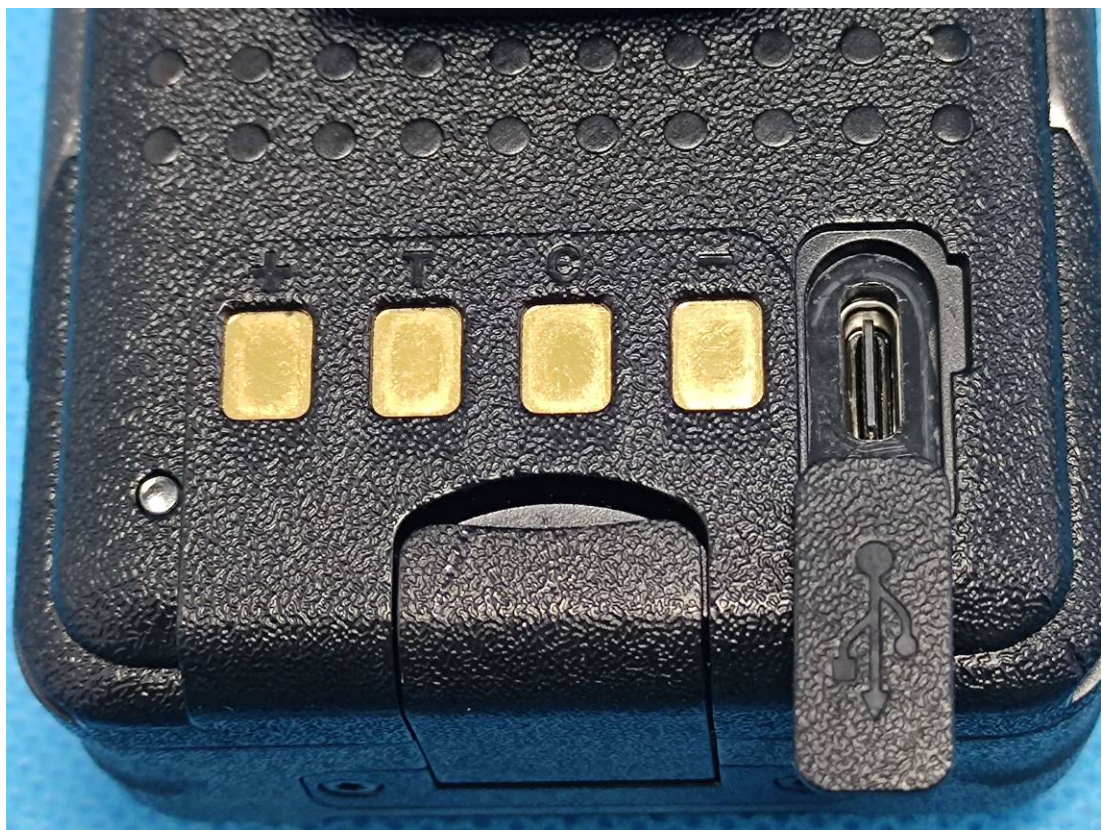

EXHIBIT B - EUT EXTERNAL PHOTOGRAPHS

GPS Antenna

Adapter

Charger