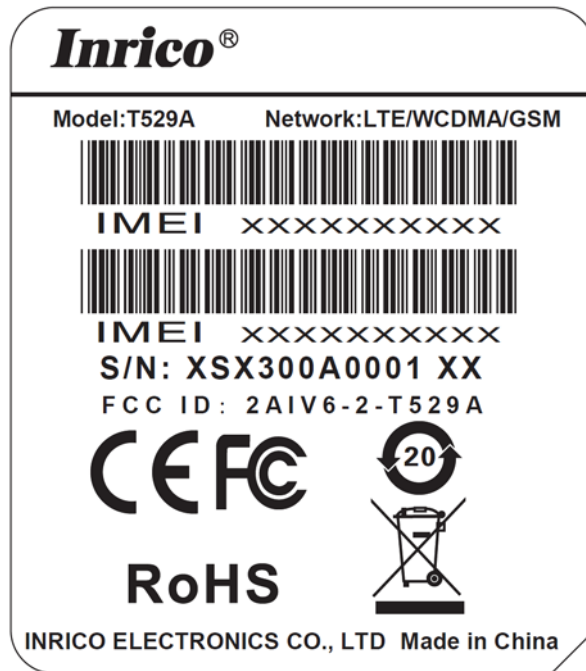

### FCC ID Label

### FCC ID Label Location Information

The label shown shall be permanently affixed at a conspicuous location on the device and be readily visible to the user at the time purchase (Labeling requirements per 2.925)