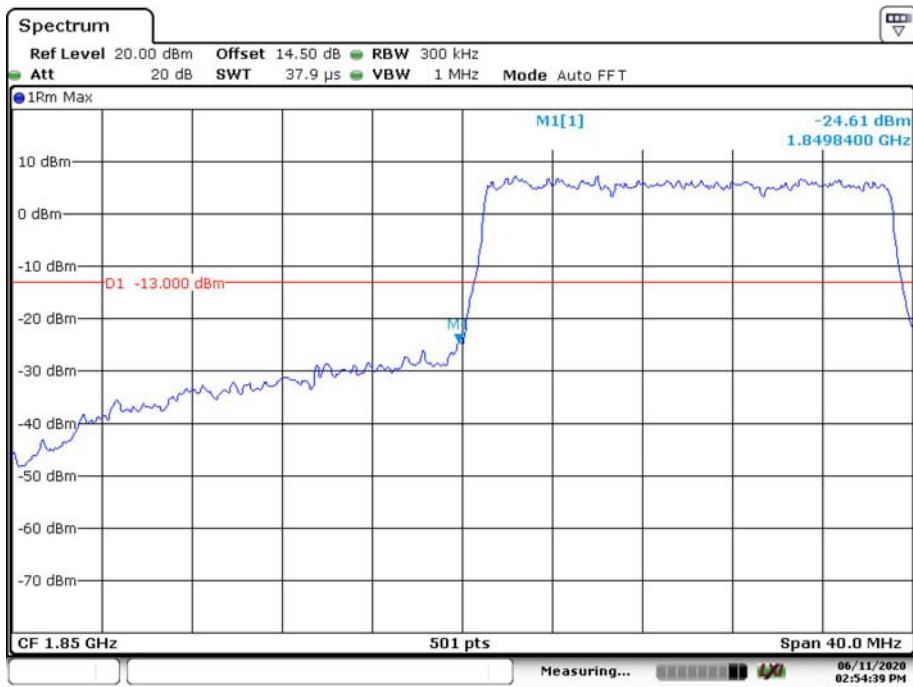

Date: 11.JUN.2020 14:52:23

15M QPSK Right Band Edge

Date: 11.JUN.2020 14:53:22

15M 16QAM Left Band Edge

Date: 11.JUN.2020 14:52:52

15M 16QAM Right Band Edge

Date: 11.JUN.2020 14:53:56

20M QPSK Left Band Edge

Date: 11 JUN 2020 14:54:39

20M QPSK Right Band Edge

Date: 11 JUN 2020 14:55:44

20M 16QAM Left Band Edge

20M 16QAM Right Band Edge

LTE Band 4

1.4M QPSK Left Band Edge

Date: 11.JUN.2020 14:56:45