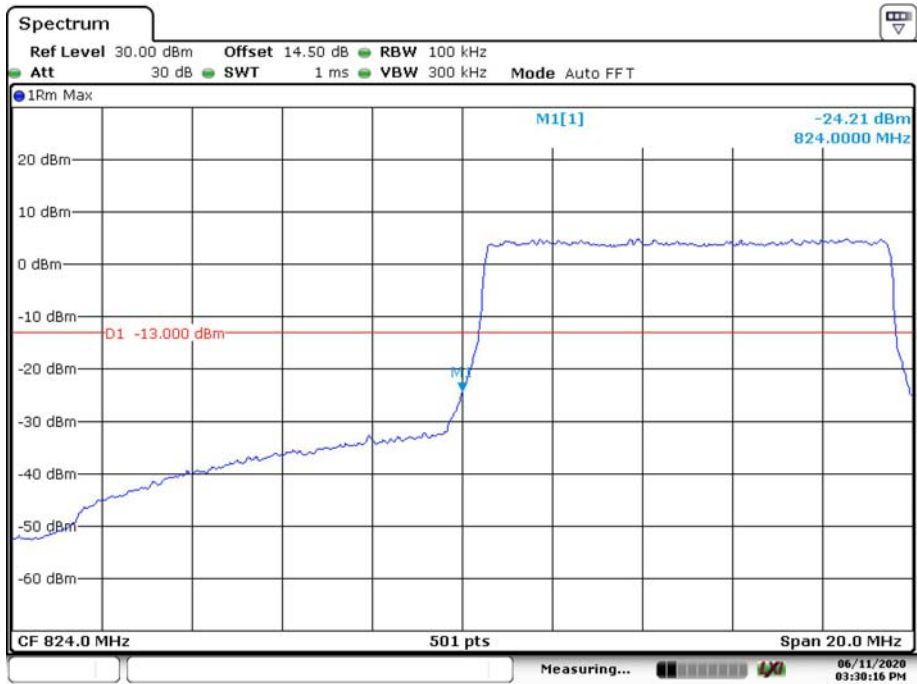

QPSK_5MHz_25 RB_Right

16QAM_5MHz_25 RB_Left

Date: 11.JUN.2020 15:29:06

16QAM_5MHz_25 RB_Right

Date: 11.JUN.2020 15:29:48

QPSK_10MHz_50 RB_Left

Date: 11.JUN.2020 15:30:16

QPSK_10MHz_50 RB_Right

Date: 11.JUN.2020 15:31:29

16QAM_10MHz_ 50 RB_ Left

Date: 11.JUN.2020 15:30:42

16QAM_10MHz_ 50 RB_ Right

Date: 11.JUN.2020 15:31:59

LTE Band 7

5M QPSK Left Band Edge

Date: 11.JUN.2020 15:32:21