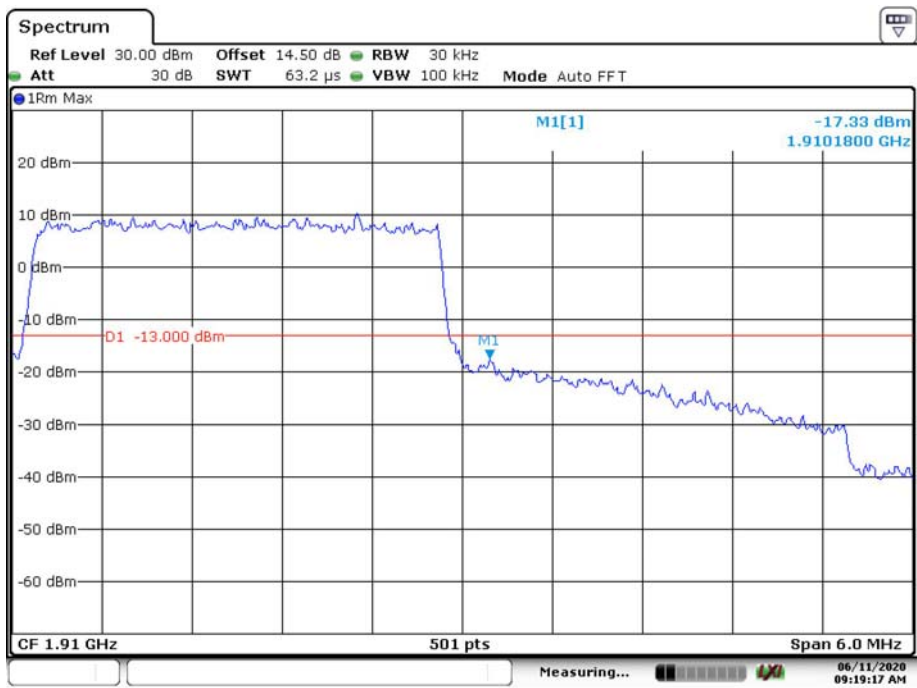

3M QPSK Right Band Edge

Date: 11.JUN.2020 09:19:17