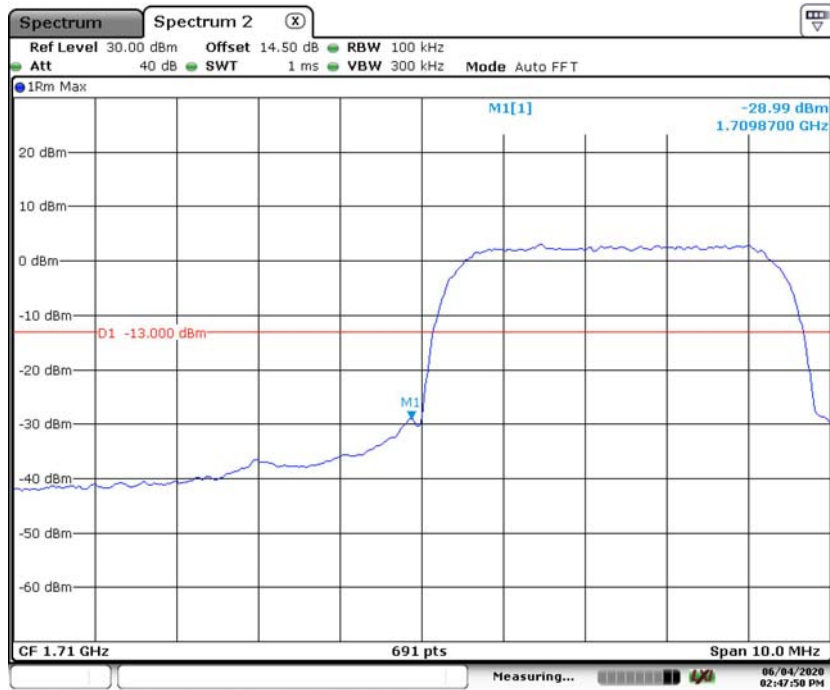

Date: 4.JUN.2020 14:41:51

WCDMA Band 2 HSUPA, Left Band Edge

WCDMA Band 2 HSUPA, Right Band Edge

WCDMA Band 4 Rel 99, Left Band Edge

Date: 4.JUN.2020 14:57:23

WCDMA Band 4 Rel 99, Right Band Edge

Date: 4.JUN.2020 15:00:06

WCDMA Band 4 HSDPA, Left Band Edge

Date: 4.JUN.2020 14:47:51

WCDMA Band 4 HSDPA, Right Band Edge

Date: 4.JUN.2020 14:44:45

WCDMA Band 4 HSUPA, Left Band Edge

Date: 4.JUN.2020 14:12:37

WCDMA Band 4 HSUPA, Right Band Edge