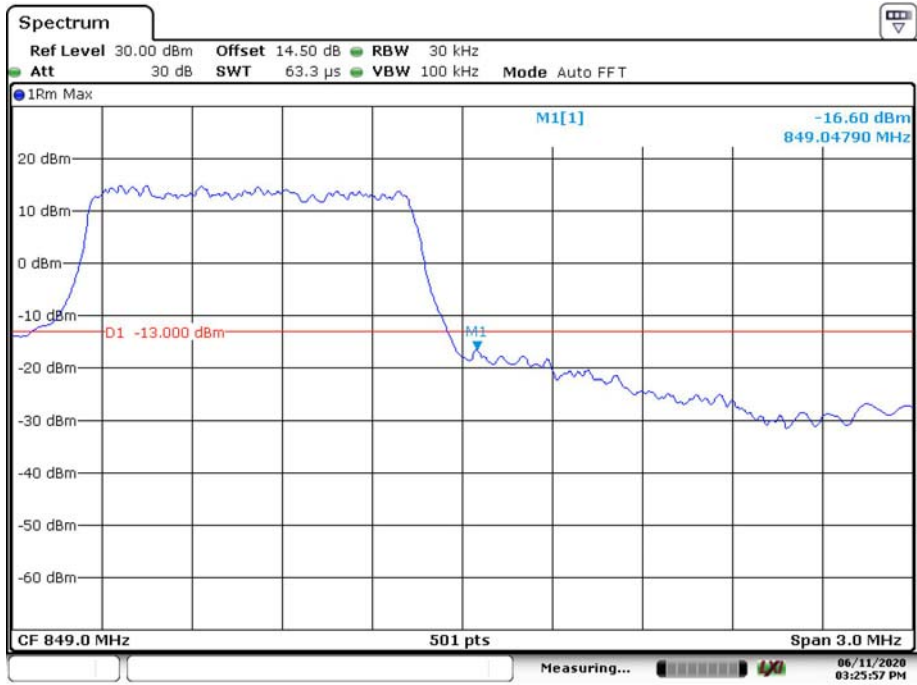

16QAM_1.4MHz_6 RB_Right