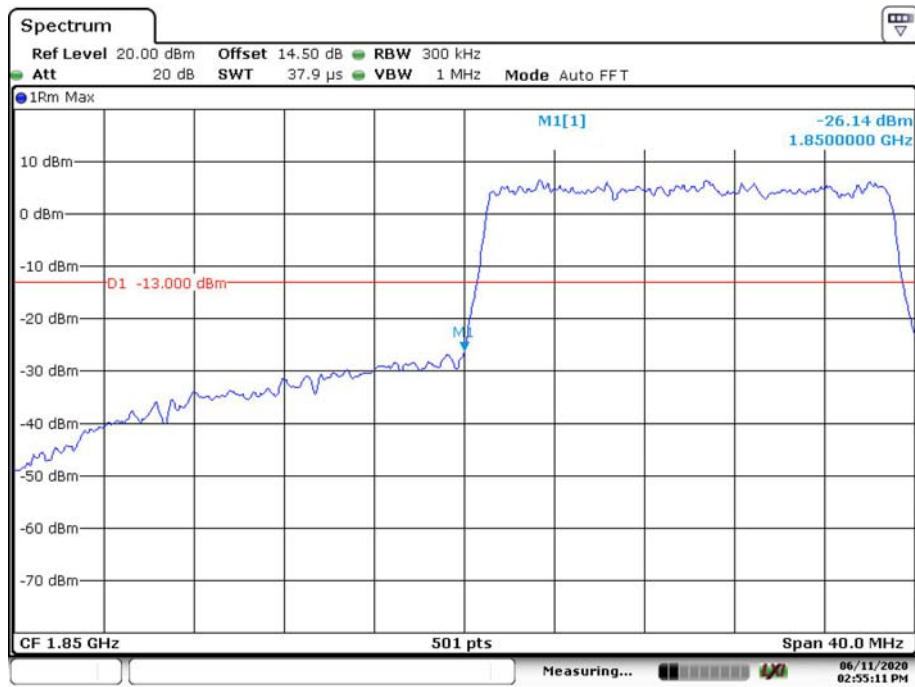

Date: 11.JUN.2020 14:52:23

15M QPSK Right Band Edge

Date: 11.JUN.2020 14:53:22

15M 16QAM Left Band Edge

Date: 11.JUN.2020 14:52:52

15M 16QAM Right Band Edge

Date: 11.JUN.2020 14:53:56

20M QPSK Left Band Edge

Date: 11 JUN 2020 14:54:39

20M QPSK Right Band Edge

Date: 11 JUN 2020 14:55:44

20M 16QAM Left Band Edge

20M 16QAM Right Band Edge

LTE Band 4

1.4M QPSK Left Band Edge

Date: 11.JUN.2020 14:56:45