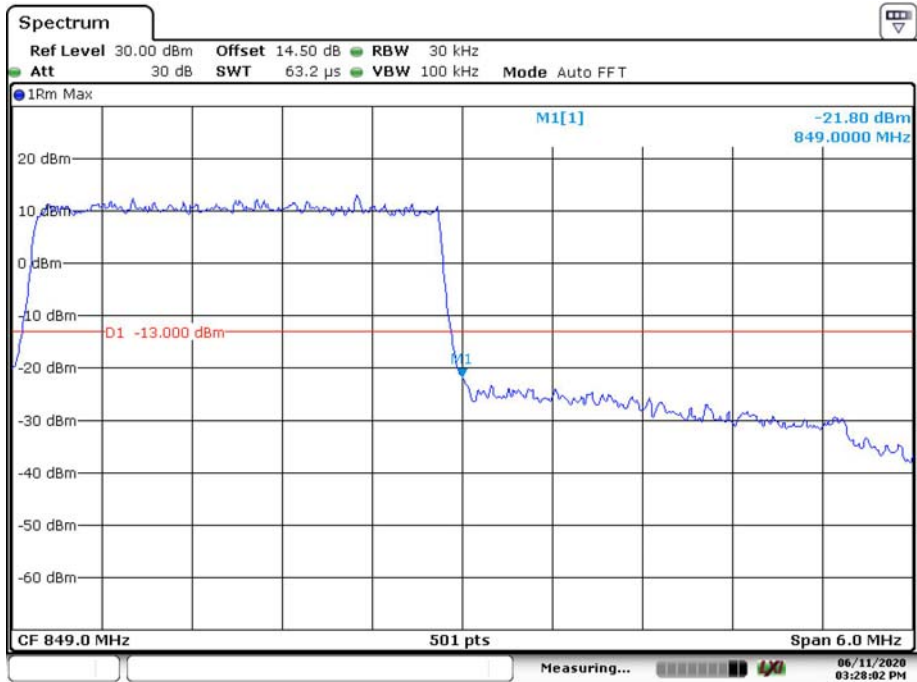

QPSK_3MHz_15 RB_Right

Date: 11.JUN.2020 15:28:02