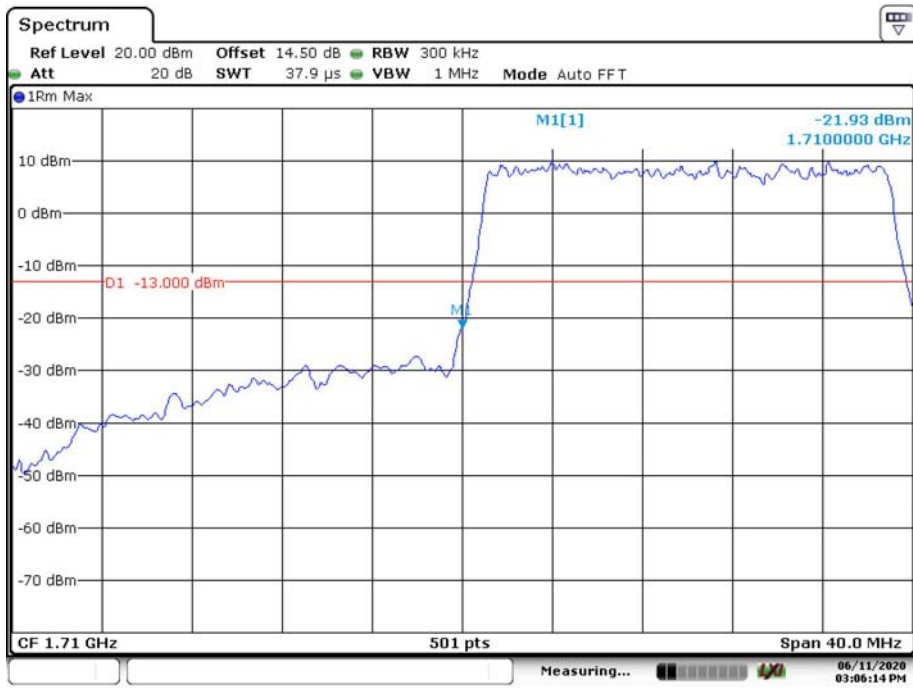

15M 16QAM Right Band Edge

Date: 11.JUN.2020 15:05:14

20M QPSK Left Band Edge

Date: 11.JUN.2020 15:05:48

20M QPSK Right Band Edge

Date: 11.JUN.2020 15:06:53

20M 16QAM Left Band Edge

Date: 11.JUN.2020 15:06:14

20M 16QAM Right Band Edge

Date: 11.JUN.2020 15:07:19

LTE Band 5

QPSK_1.4MHz_6 RB_ Left

Date: 11.JUN.2020 15:07:55

QPSK_1.4MHz_6 RB_ Right

Date: 11.JUN.2020 15:08:41

16QAM_1.4MHz_6 RB_Left