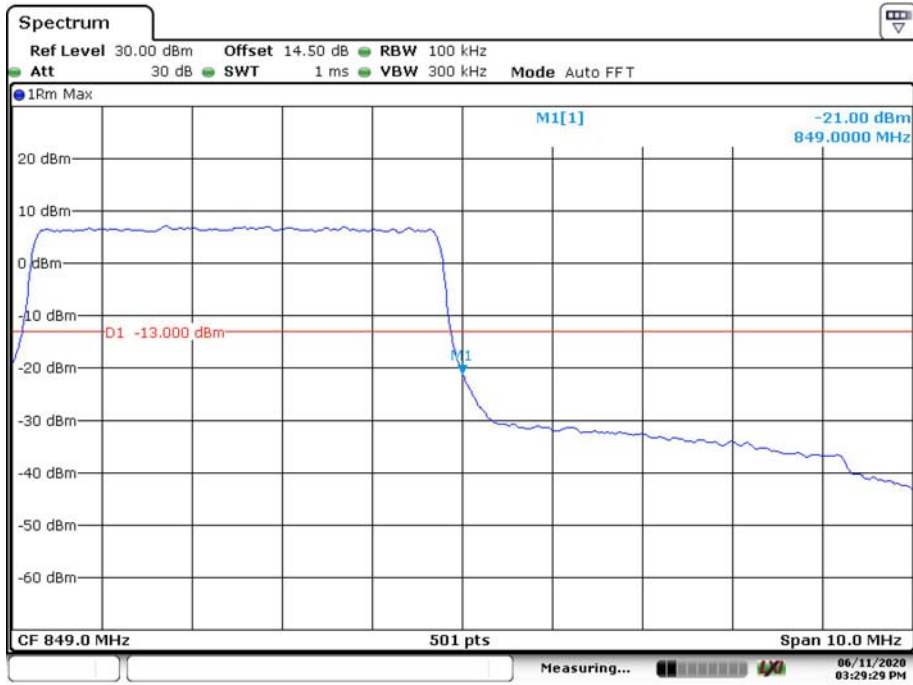

QPSK_5MHz_25 RB_Right