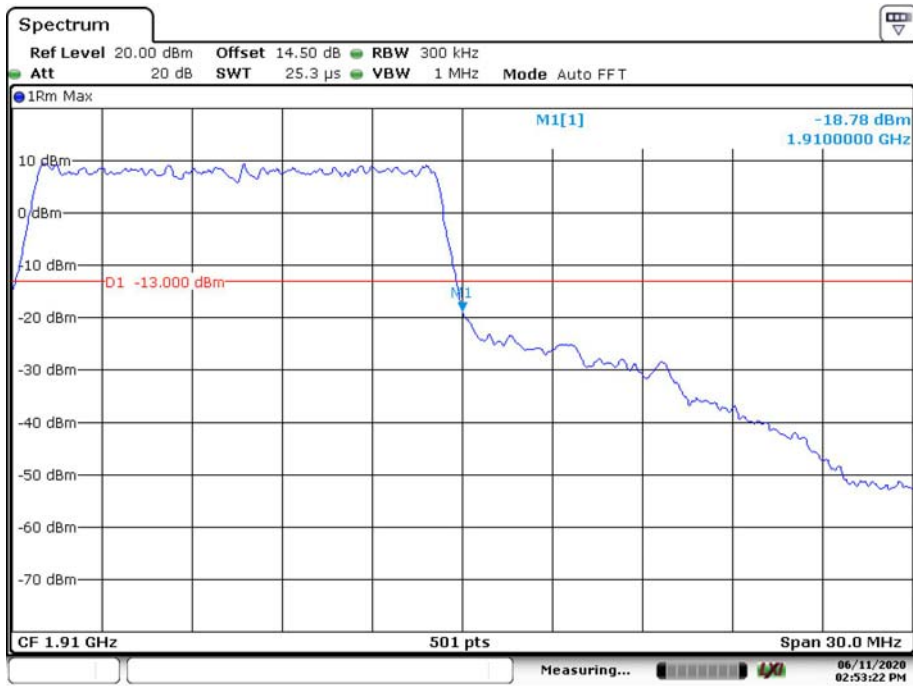

15M QPSK Right Band Edge

Date: 11.JUN.2020 14:53:22