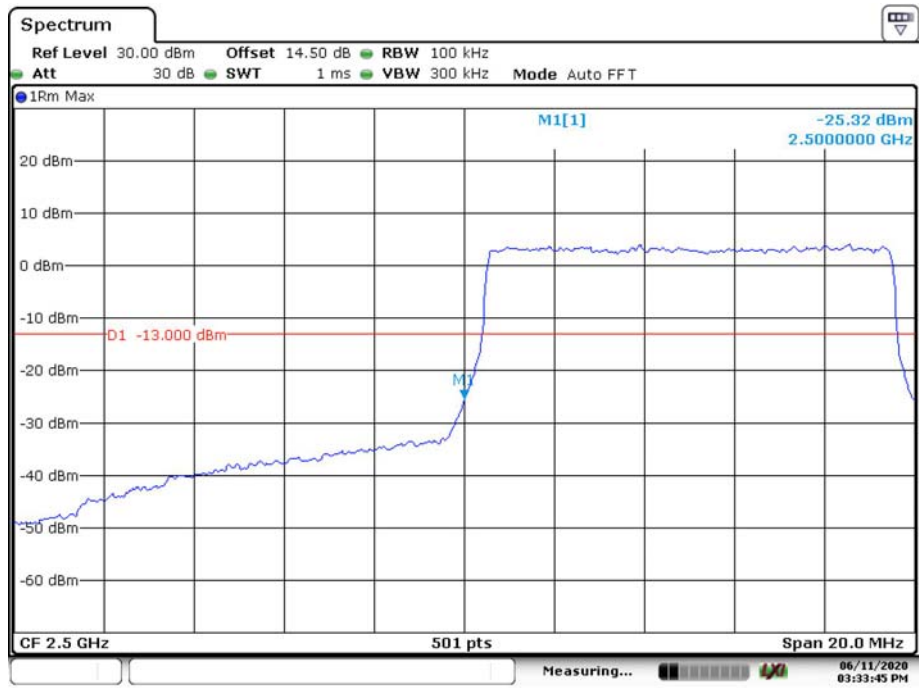

Date: 11.JUN.2020 15:31:29

16QAM_10MHz_ 50 RB_ Left

Date: 11.JUN.2020 15:30:42

16QAM_10MHz_ 50 RB_ Right

Date: 11.JUN.2020 15:31:59

LTE Band 7

5M QPSK Left Band Edge

Date: 11.JUN.2020 15:32:21

5M QPSK Right Band Edge

Date: 11.JUN.2020 15:33:05

5M 16QAM Left Band Edge

Date: 11.JUN.2020 15:32:41

5M 16QAM Right Band Edge

Date: 11.JUN.2020 15:33:21

10M QPSK Left Band Edge

Date: 11.JUN.2020 15:33:44

10M QPSK Right Band Edge

Date: 11.JUN.2020 15:34:39

10M 16QAM Left Band Edge

Date: 11.JUN.2020 15:34:12

10M 16QAM Right Band Edge

Date: 11.JUN.2020 15:35:06

15M QPSK Left Band Edge

Date: 11.JUN.2020 15:35:34