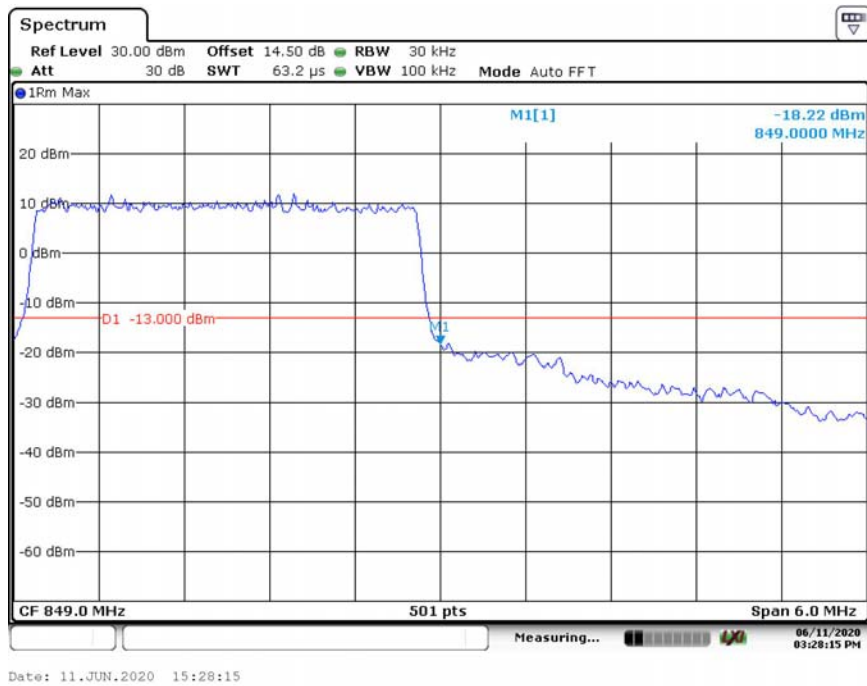

16QAM_3MHz_15 RB_Right