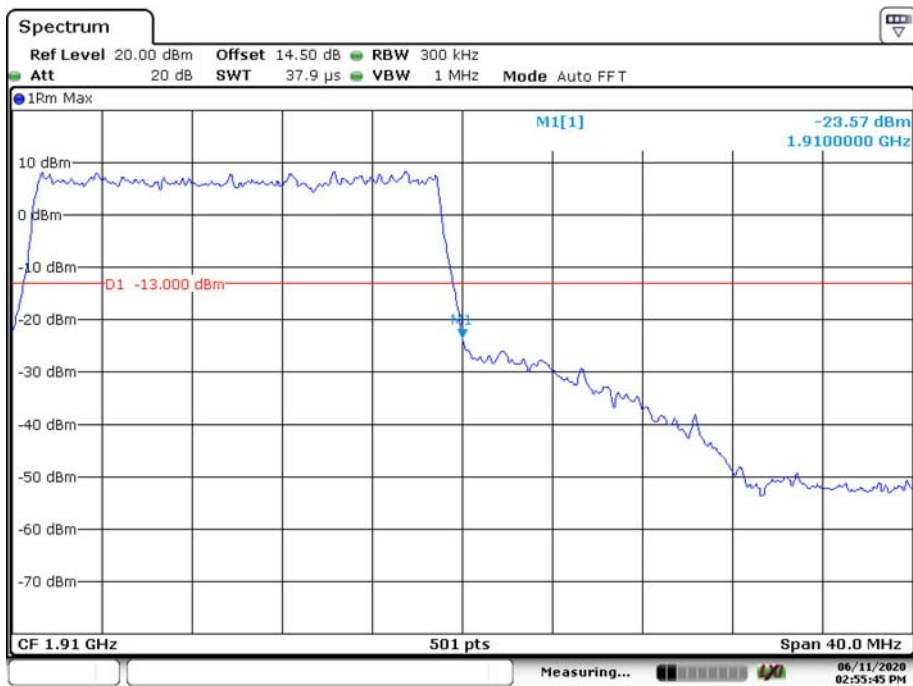

Date: 11.JUN.2020 14:52:23

15M QPSK Right Band Edge

Date: 11.JUN.2020 14:53:22

15M 16QAM Left Band Edge

Date: 11.JUN.2020 14:52:52

15M 16QAM Right Band Edge

Date: 11.JUN.2020 14:53:56

20M QPSK Left Band Edge

Date: 11 JUN 2020 14:54:39

20M QPSK Right Band Edge

Date: 11 JUN 2020 14:55:44

20M 16QAM Left Band Edge

20M 16QAM Right Band Edge

LTE Band 4

1.4M QPSK Left Band Edge

Date: 11.JUN.2020 14:56:45