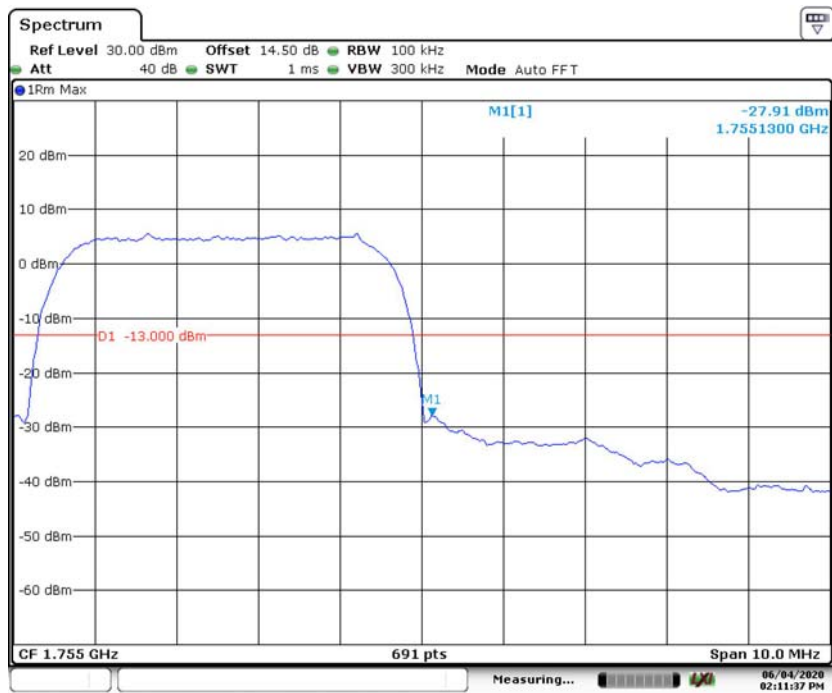

WCDMA Band 4 HSDPA, Left Band Edge

Date: 4.JUN.2020 14:47:51

WCDMA Band 4 HSDPA, Right Band Edge

Date: 4.JUN.2020 14:44:45

WCDMA Band 4 HSUPA, Left Band Edge

Date: 4.JUN.2020 14:12:37

WCDMA Band 4 HSUPA, Right Band Edge

Date: 4.JUN.2020 14:11:38

WCDMA Band 5 Rel 99, Left Band Edge

Date: 4.JUN.2020 14:56:03

WCDMA Band 5 Rel 99, Right Band Edge

Date: 4.JUN.2020 14:53:55

WCDMA Band 5 HSDPA, Left Band Edge

Date: 4.JUN.2020 14:49:54