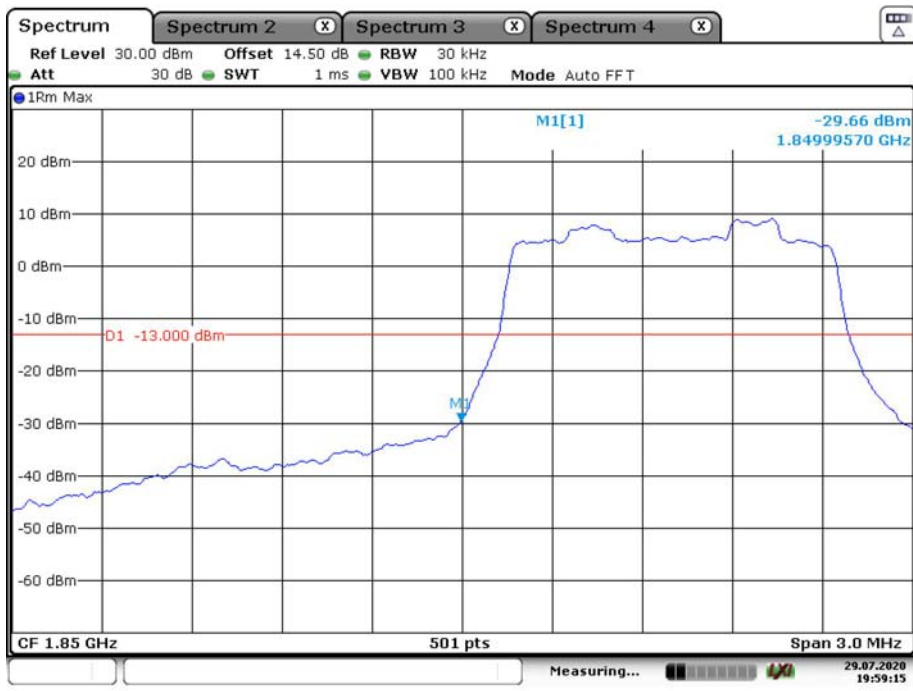

WCDMA Band 5 HSDPA, Right Band Edge

Date: 4.JUN.2020 14:52:28

WCDMA Band 5 HSUPA, Left Band Edge

Date: 4.JUN.2020 14:13:57

WCDMA Band 5 HSUPA, Right Band Edge

Date: 4.JUN.2020 14:15:16

LTE Band 2

1.4M QPSK Left Band Edge