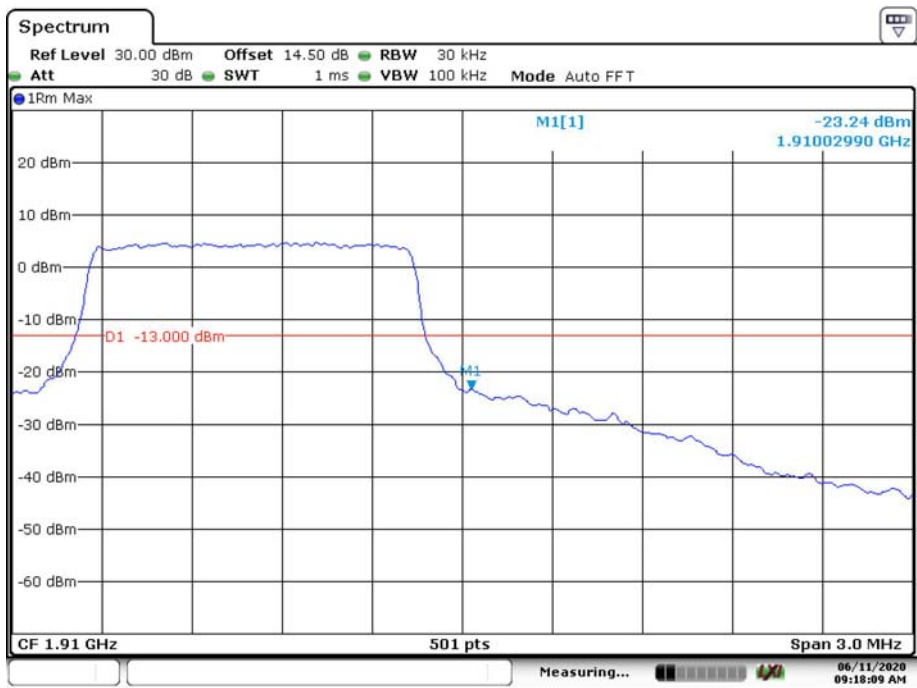

WCDMA Band 5 HSDPA, Right Band Edge

Date: 4.JUN.2020 14:52:28

WCDMA Band 5 HSUPA, Left Band Edge

Date: 4.JUN.2020 14:13:57

WCDMA Band 5 HSUPA, Right Band Edge

Date: 4.JUN.2020 14:15:16

LTE Band 2

1.4M QPSK Left Band Edge

Date: 29.JUL.2020 19:59:15

1.4M QPSK Right Band Edge

Date: 11.JUN.2020 09:17:50

1.4M 16QAM Left Band Edge

Date: 29.JUL.2020 20:00:18

1.4M 16QAM Right Band Edge

Date: 11.JUN.2020 09:18:09

3M QPSK Left Band Edge