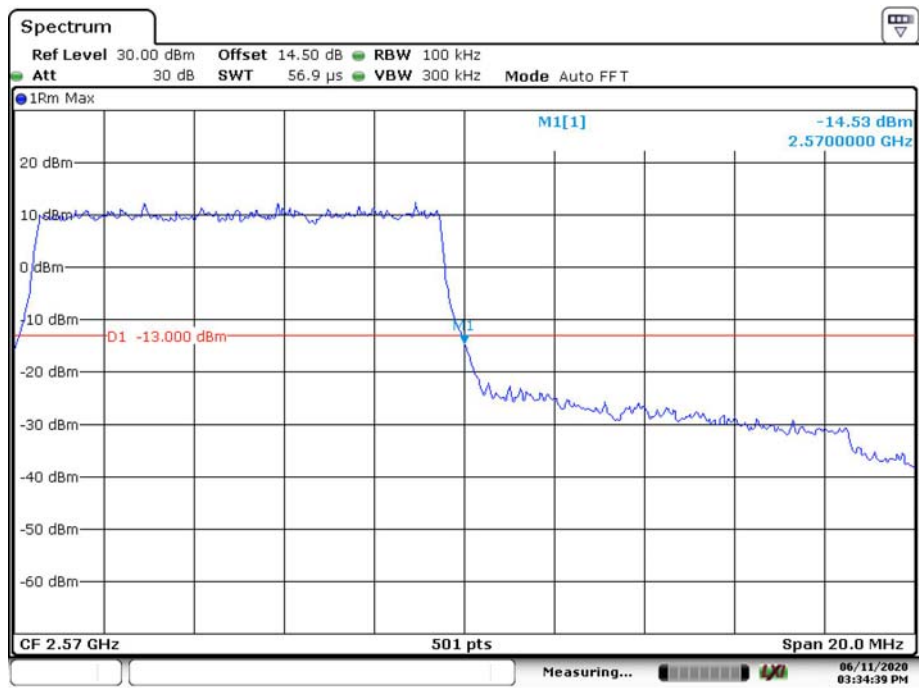

Date: 11.JUN.2020 15:31:29

16QAM_10MHz_ 50 RB_ Left

Date: 11.JUN.2020 15:30:42

16QAM_10MHz_ 50 RB_ Right

Date: 11.JUN.2020 15:31:59

LTE Band 7

5M QPSK Left Band Edge

Date: 11.JUN.2020 15:32:21

5M QPSK Right Band Edge

Date: 11.JUN.2020 15:33:05

5M 16QAM Left Band Edge

Date: 11.JUN.2020 15:32:41

5M 16QAM Right Band Edge

Date: 11.JUN.2020 15:33:21

10M QPSK Left Band Edge

Date: 11.JUN.2020 15:33:44

10M QPSK Right Band Edge

Date: 11.JUN.2020 15:34:39

10M 16QAM Left Band Edge

Date: 11.JUN.2020 15:34:12

10M 16QAM Right Band Edge

Date: 11.JUN.2020 15:35:06

15M QPSK Left Band Edge

Date: 11.JUN.2020 15:35:34