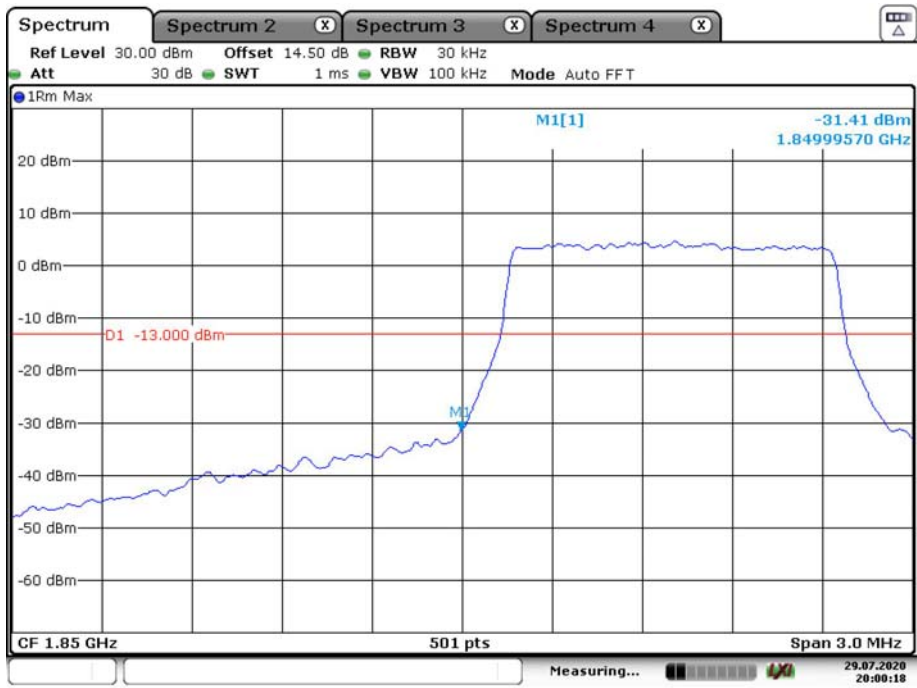

1.4M 16QAM Left Band Edge

Date: 29.JUL.2020 20:00:18