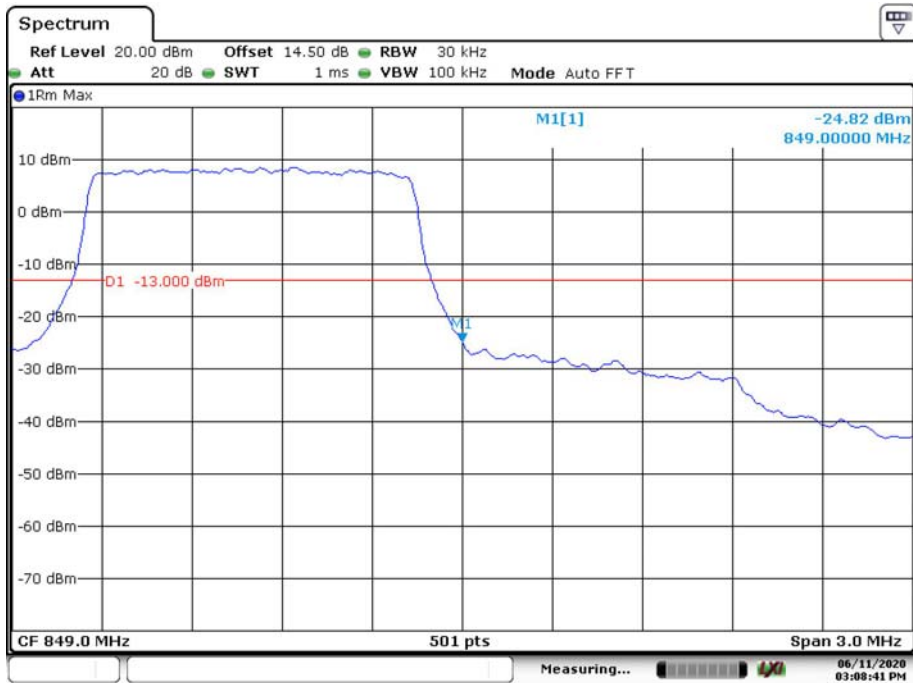

15M 16QAM Right Band Edge

Date: 11.JUN.2020 15:05:14

20M QPSK Left Band Edge

Date: 11.JUN.2020 15:05:48

20M QPSK Right Band Edge

Date: 11.JUN.2020 15:06:53

20M 16QAM Left Band Edge

Date: 11.JUN.2020 15:06:14

20M 16QAM Right Band Edge

Date: 11.JUN.2020 15:07:19

LTE Band 5

QPSK_1.4MHz_6 RB_ Left

Date: 11.JUN.2020 15:07:55

QPSK_1.4MHz_6 RB_ Right

Date: 11.JUN.2020 15:08:41

16QAM_1.4MHz_6 RB_Left