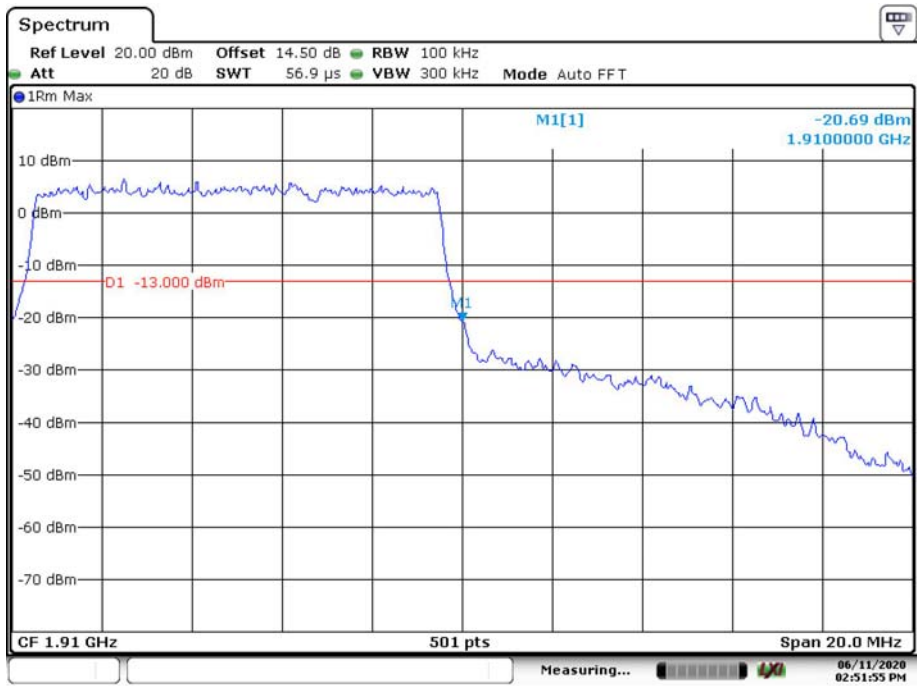

Date: 11.JUN.2020 14:50:16

10M QPSK Right Band Edge

Date: 11.JUN.2020 14:51:12

10M 16QAM Left Band Edge

Date: 11.JUN.2020 14:50:42

10M 16QAM Right Band Edge

Date: 11.JUN.2020 14:51:54

15M QPSK Left Band Edge

Date: 11 JUN 2020 14:54:39

20M QPSK Right Band Edge

Date: 11 JUN 2020 14:55:44

20M 16QAM Left Band Edge

20M 16QAM Right Band Edge

LTE Band 4

1.4M QPSK Left Band Edge

Date: 11.JUN.2020 14:56:45