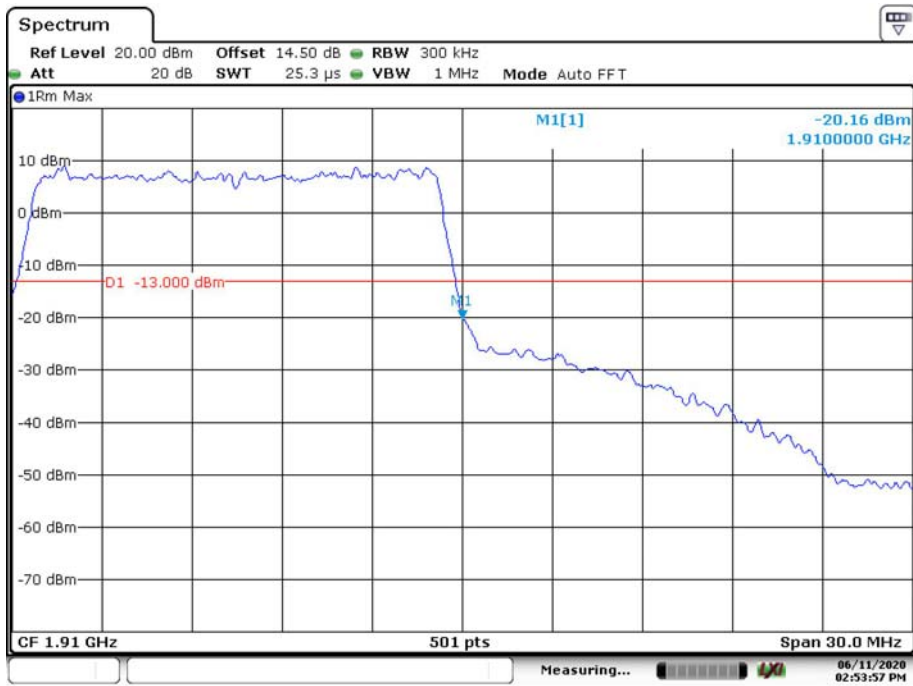

Date: 11.JUN.2020 14:52:23

15M QPSK Right Band Edge

Date: 11.JUN.2020 14:53:22

15M 16QAM Left Band Edge

Date: 11.JUN.2020 14:52:52

15M 16QAM Right Band Edge

Date: 11.JUN.2020 14:53:56

20M QPSK Left Band Edge

Date: 11 JUN 2020 14:54:39

20M QPSK Right Band Edge

Date: 11 JUN 2020 14:55:44

20M 16QAM Left Band Edge

20M 16QAM Right Band Edge

LTE Band 4

1.4M QPSK Left Band Edge

Date: 11.JUN.2020 14:56:45