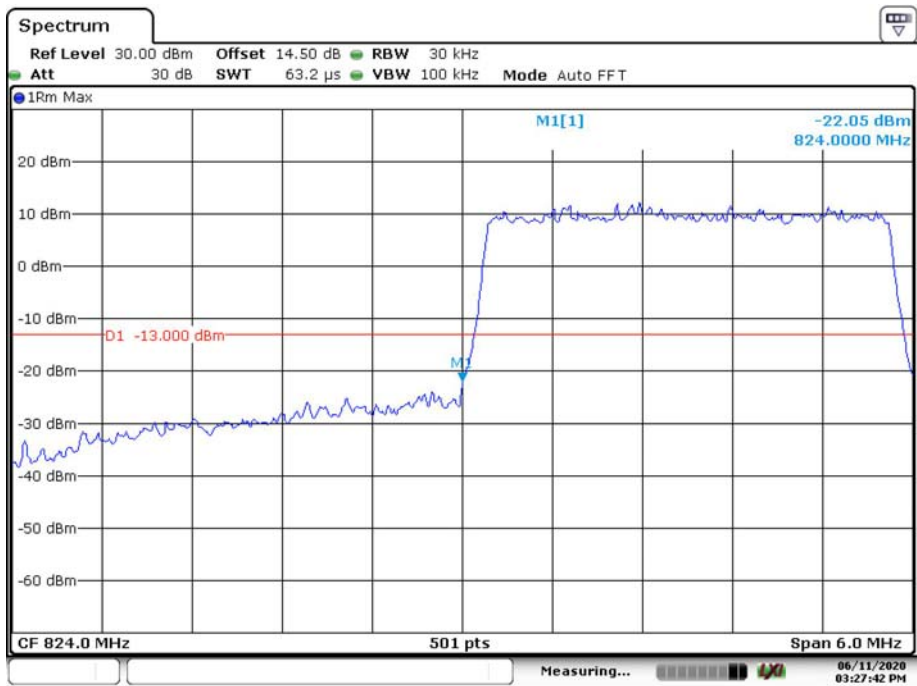

16QAM_3MHz_15 RB_Left