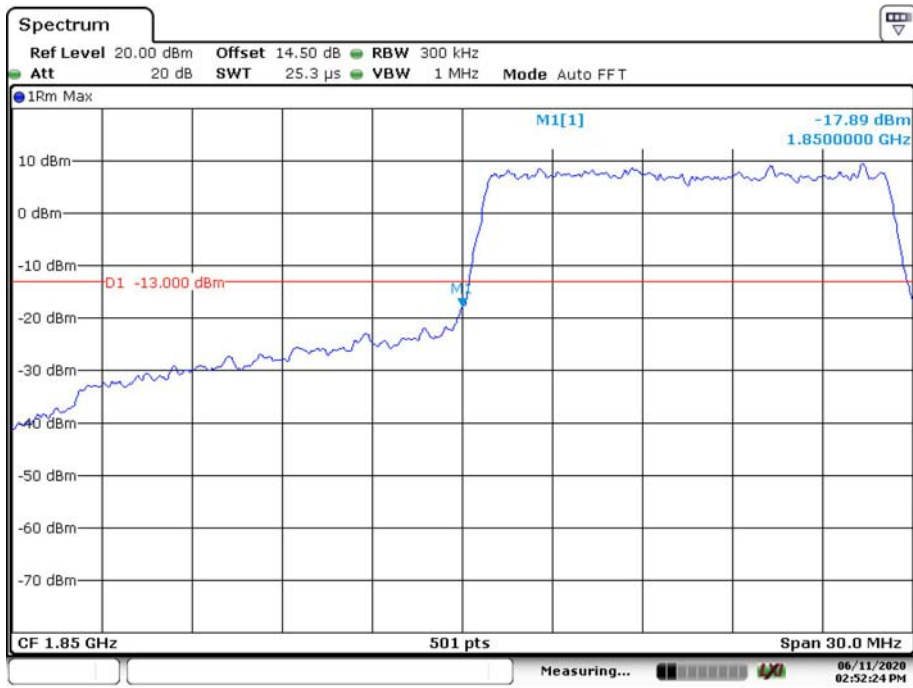

Date: 11.JUN.2020 14:50:16

10M QPSK Right Band Edge

Date: 11.JUN.2020 14:51:12

10M 16QAM Left Band Edge

Date: 11.JUN.2020 14:50:42

10M 16QAM Right Band Edge

Date: 11.JUN.2020 14:51:54

15M QPSK Left Band Edge

Date: 11.JUN.2020 14:52:23

15M QPSK Right Band Edge

Date: 11.JUN.2020 14:53:22

15M 16QAM Left Band Edge

Date: 11.JUN.2020 14:52:52

15M 16QAM Right Band Edge

Date: 11.JUN.2020 14:53:56

20M QPSK Left Band Edge

Date: 11 JUN 2020 14:54:39

20M QPSK Right Band Edge

Date: 11 JUN 2020 14:55:44

20M 16QAM Left Band Edge

20M 16QAM Right Band Edge

LTE Band 4

1.4M QPSK Left Band Edge

Date: 11.JUN.2020 14:56:45