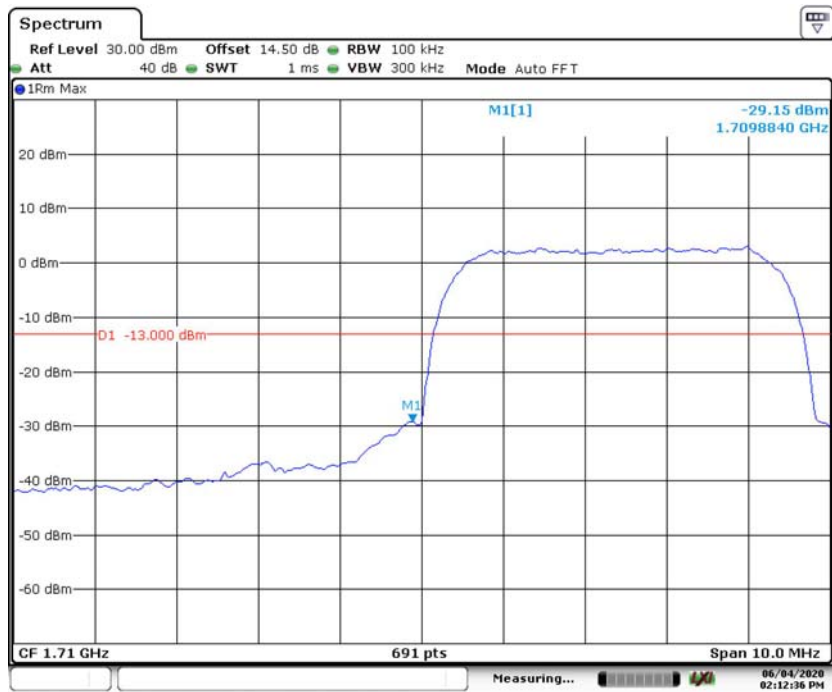

WCDMA Band 4 HSDPA, Left Band Edge

Date: 4.JUN.2020 14:47:51

WCDMA Band 4 HSDPA, Right Band Edge

Date: 4.JUN.2020 14:44:45

WCDMA Band 4 HSUPA, Left Band Edge

Date: 4.JUN.2020 14:12:37

WCDMA Band 4 HSUPA, Right Band Edge

Date: 4.JUN.2020 14:11:38

WCDMA Band 5 Rel 99, Left Band Edge

Date: 4.JUN.2020 14:56:03

WCDMA Band 5 Rel 99, Right Band Edge

Date: 4.JUN.2020 14:53:55

WCDMA Band 5 HSDPA, Left Band Edge

Date: 4.JUN.2020 14:49:54