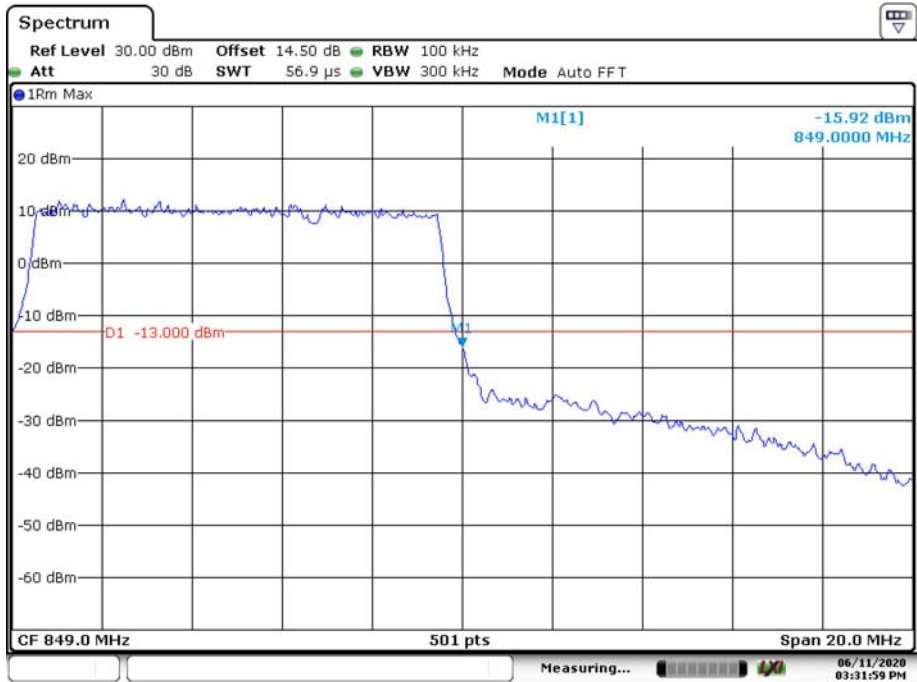

Date: 11.JUN.2020 15:31:29

16QAM_10MHz_ 50 RB_ Left

Date: 11.JUN.2020 15:30:42

16QAM_10MHz_ 50 RB_ Right

Date: 11.JUN.2020 15:31:59

LTE Band 7

5M QPSK Left Band Edge

Date: 11.JUN.2020 15:32:21