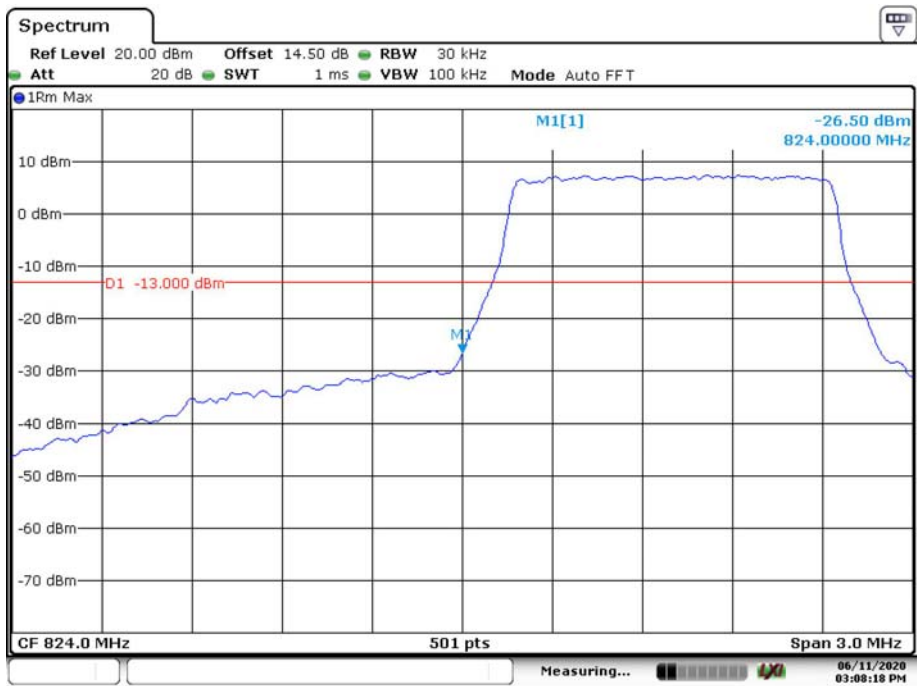

20M 16QAM Right Band Edge

Date: 11.JUN.2020 15:07:19

LTE Band 5

QPSK_1.4MHz_6 RB_ Left

Date: 11.JUN.2020 15:07:55

QPSK_1.4MHz_6 RB_ Right

Date: 11.JUN.2020 15:08:41

16QAM_1.4MHz_6 RB_Left