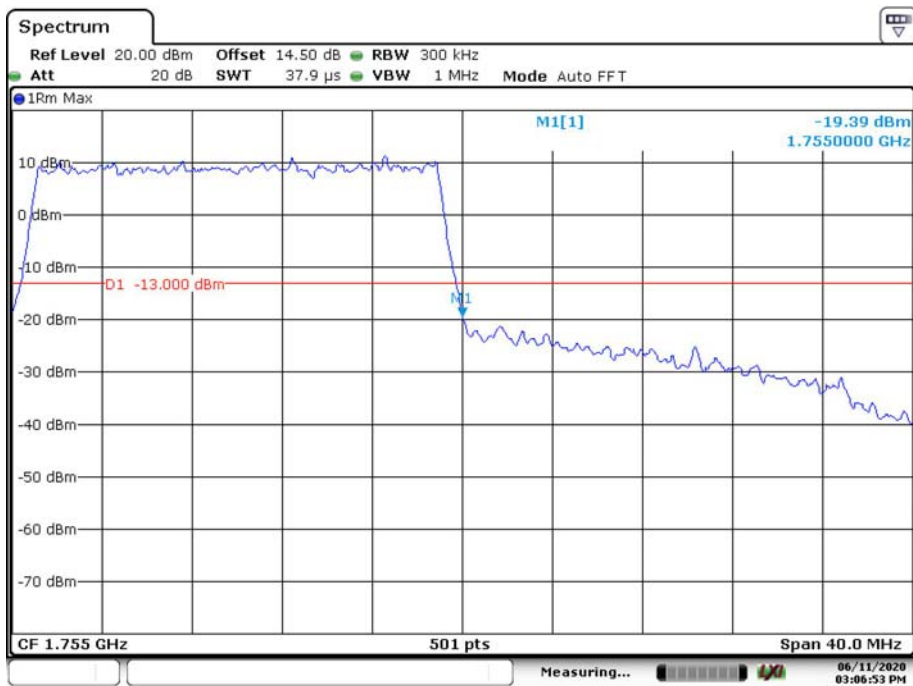

15M 16QAM Right Band Edge

Date: 11.JUN.2020 15:05:14

20M QPSK Left Band Edge

Date: 11.JUN.2020 15:05:48

20M QPSK Right Band Edge

Date: 11.JUN.2020 15:06:53

20M 16QAM Left Band Edge

Date: 11.JUN.2020 15:06:14

20M 16QAM Right Band Edge

Date: 11.JUN.2020 15:07:19

LTE Band 5

QPSK_1.4MHz_6 RB_ Left

Date: 11.JUN.2020 15:07:55

QPSK_1.4MHz_6 RB_ Right

Date: 11.JUN.2020 15:08:41

16QAM_1.4MHz_6 RB_Left