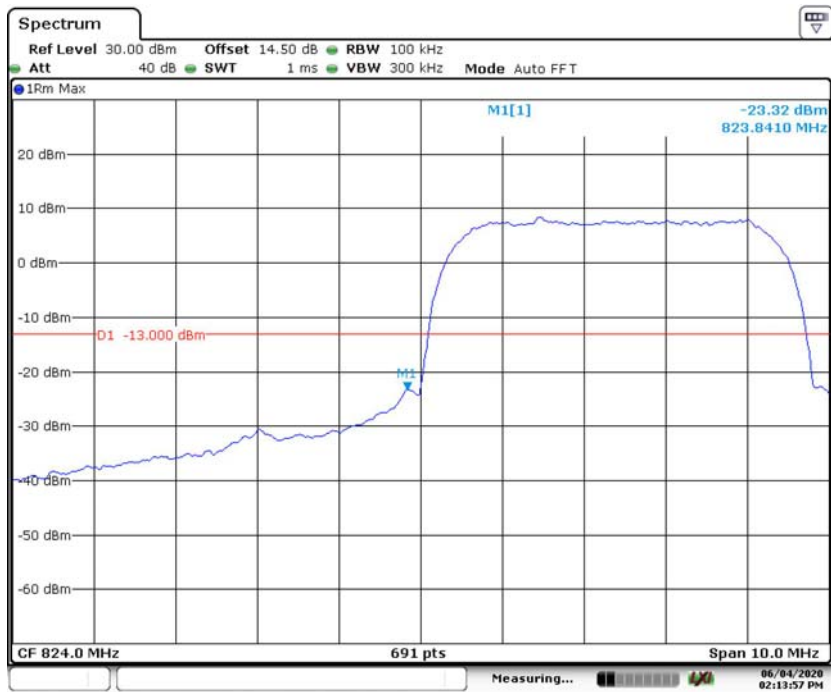

Date: 4.JUN.2020 14:11:38

WCDMA Band 5 Rel 99, Left Band Edge

Date: 4.JUN.2020 14:56:03

WCDMA Band 5 Rel 99, Right Band Edge

Date: 4.JUN.2020 14:53:55

WCDMA Band 5 HSDPA, Left Band Edge

Date: 4.JUN.2020 14:49:54

WCDMA Band 5 HSDPA, Right Band Edge

Date: 4.JUN.2020 14:52:28

WCDMA Band 5 HSUPA, Left Band Edge

Date: 4.JUN.2020 14:13:57

WCDMA Band 5 HSUPA, Right Band Edge

Date: 4.JUN.2020 14:15:16

LTE Band 2

1.4M QPSK Left Band Edge