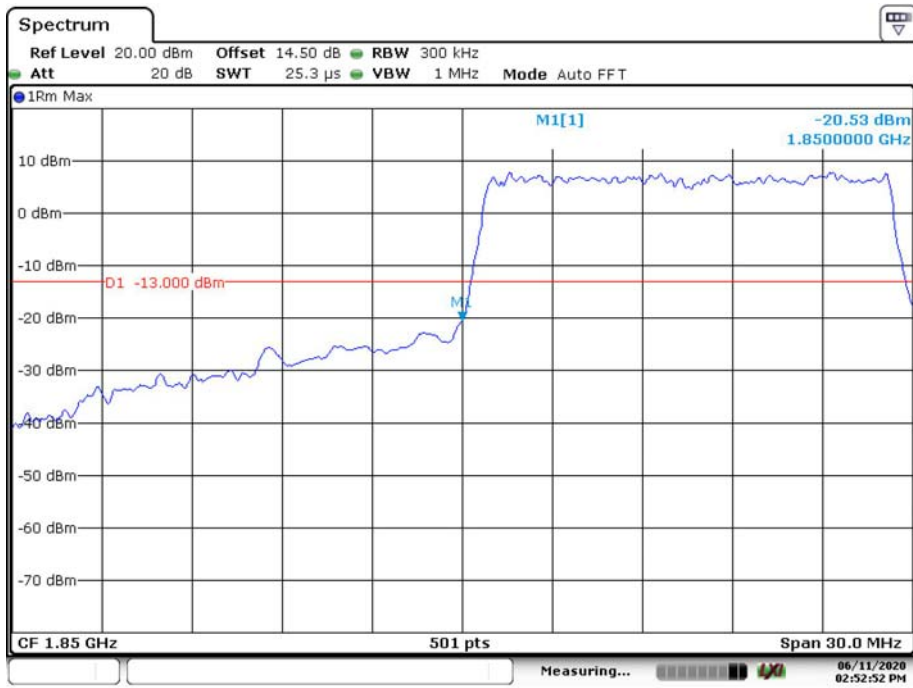

15M 16QAM Left Band Edge

Date: 11.JUN.2020 14:52:52