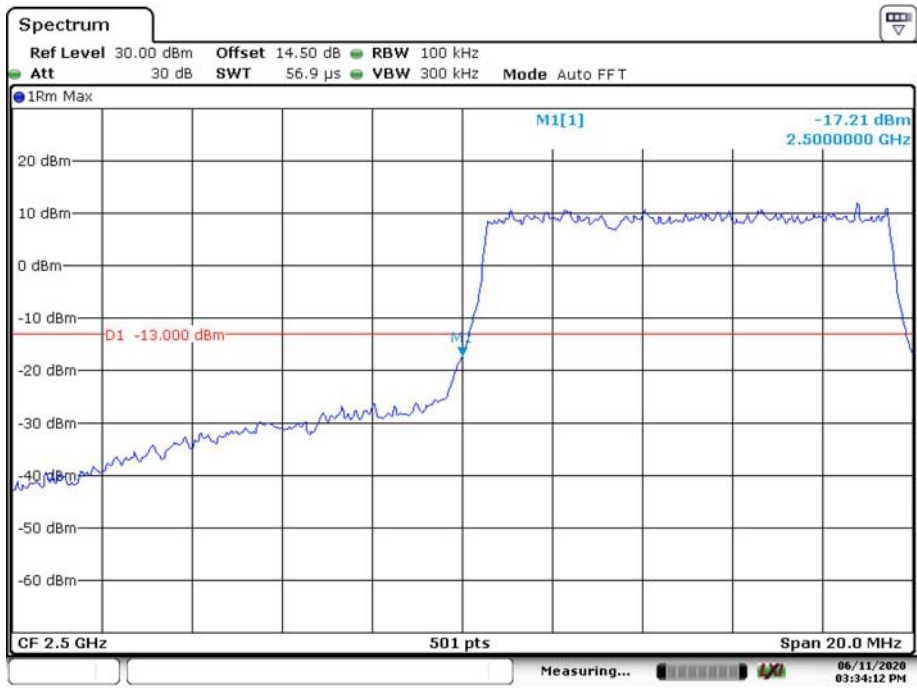

Date: 11.JUN.2020 15:31:29

16QAM_10MHz_ 50 RB_ Left

Date: 11.JUN.2020 15:30:42

16QAM_10MHz_ 50 RB_ Right

Date: 11.JUN.2020 15:31:59

LTE Band 7

5M QPSK Left Band Edge

Date: 11.JUN.2020 15:32:21

5M QPSK Right Band Edge

Date: 11.JUN.2020 15:33:05

5M 16QAM Left Band Edge

Date: 11.JUN.2020 15:32:41

5M 16QAM Right Band Edge

Date: 11.JUN.2020 15:33:21

10M QPSK Left Band Edge

Date: 11.JUN.2020 15:33:44

10M QPSK Right Band Edge

Date: 11.JUN.2020 15:34:39

10M 16QAM Left Band Edge

Date: 11.JUN.2020 15:34:12

10M 16QAM Right Band Edge

Date: 11.JUN.2020 15:35:06

15M QPSK Left Band Edge

Date: 11.JUN.2020 15:35:34