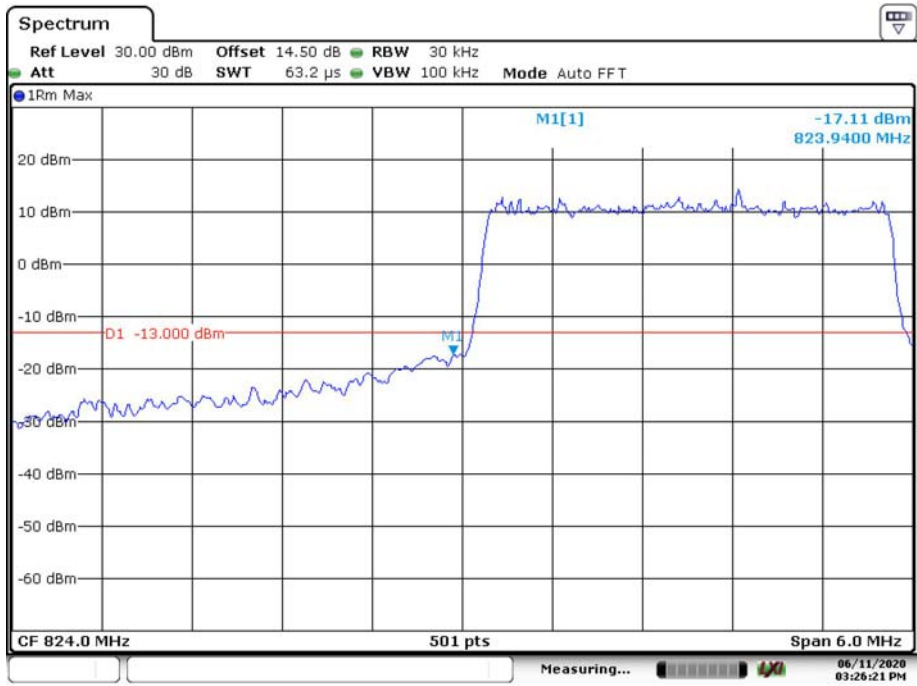

QPSK_3MHz_15 RB_Left

Date: 11.JUN.2020 15:26:20