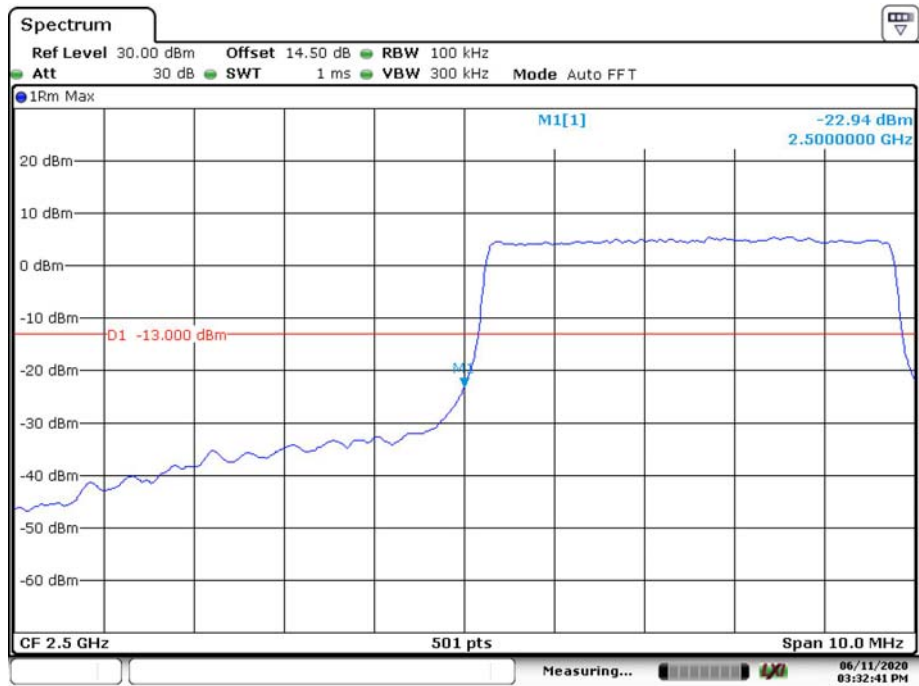

Date: 11.JUN.2020 15:31:29

16QAM_10MHz_ 50 RB_ Left

Date: 11.JUN.2020 15:30:42

16QAM_10MHz_ 50 RB_ Right

Date: 11.JUN.2020 15:31:59

LTE Band 7

5M QPSK Left Band Edge

Date: 11.JUN.2020 15:32:21

5M QPSK Right Band Edge

Date: 11.JUN.2020 15:33:05

5M 16QAM Left Band Edge

Date: 11.JUN.2020 15:32:41

5M 16QAM Right Band Edge

Date: 11.JUN.2020 15:33:21

10M QPSK Left Band Edge

Date: 11.JUN.2020 15:33:44