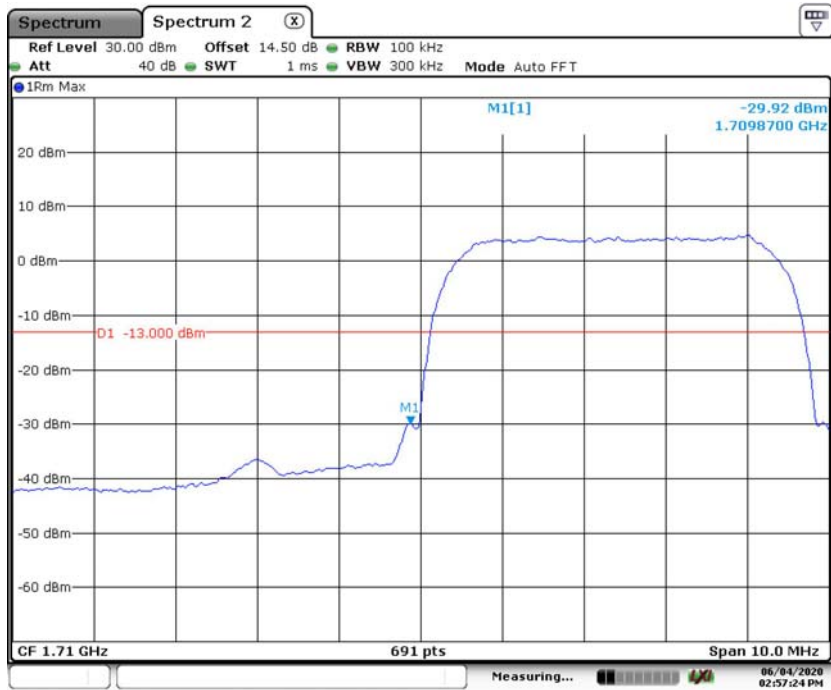

Date: 4.JUN.2020 14:41:51

WCDMA Band 2 HSUPA, Left Band Edge

WCDMA Band 2 HSUPA, Right Band Edge

WCDMA Band 4 Rel 99, Left Band Edge

Date: 4.JUN.2020 14:57:23

WCDMA Band 4 Rel 99, Right Band Edge

Date: 4.JUN.2020 15:00:06

WCDMA Band 4 HSDPA, Left Band Edge

Date: 4.JUN.2020 14:47:51

WCDMA Band 4 HSDPA, Right Band Edge

Date: 4.JUN.2020 14:44:45

WCDMA Band 4 HSUPA, Left Band Edge

Date: 4.JUN.2020 14:12:37

WCDMA Band 4 HSUPA, Right Band Edge