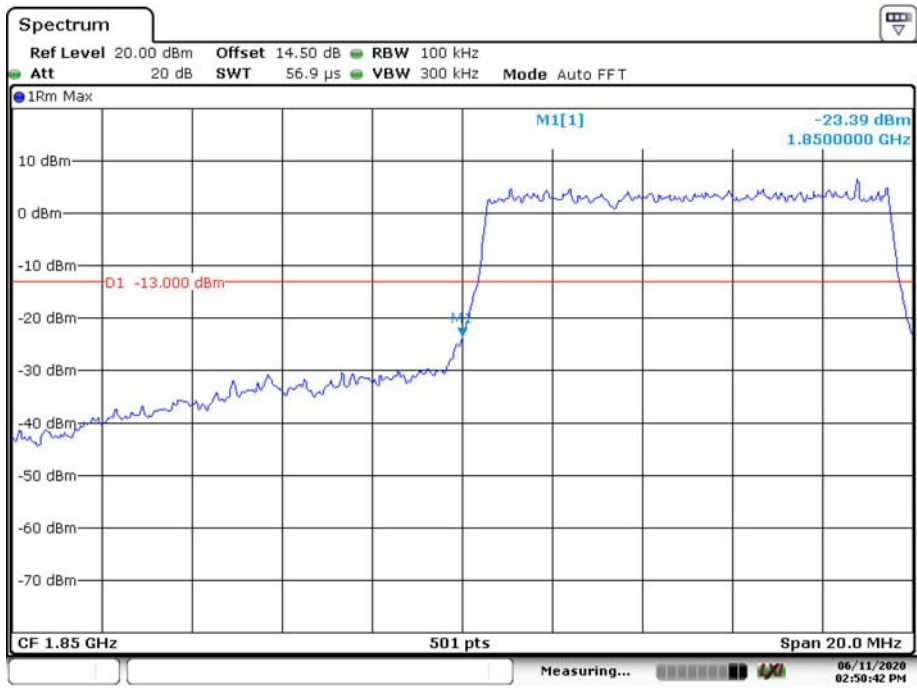

Date: 11.JUN.2020 09:20:08

5M QPSK Right Band Edge

Date: 11.JUN.2020 09:20:47

5M 16QAM Left Band Edge

Date: 11.JUN.2020 09:20:27

5M 16QAM Right Band Edge

Date: 11.JUN.2020 09:21:06

10M QPSK Left Band Edge

Date: 11.JUN.2020 14:50:16

10M QPSK Right Band Edge

Date: 11.JUN.2020 14:51:12

10M 16QAM Left Band Edge

Date: 11.JUN.2020 14:50:42

10M 16QAM Right Band Edge

Date: 11.JUN.2020 14:51:54

15M QPSK Left Band Edge