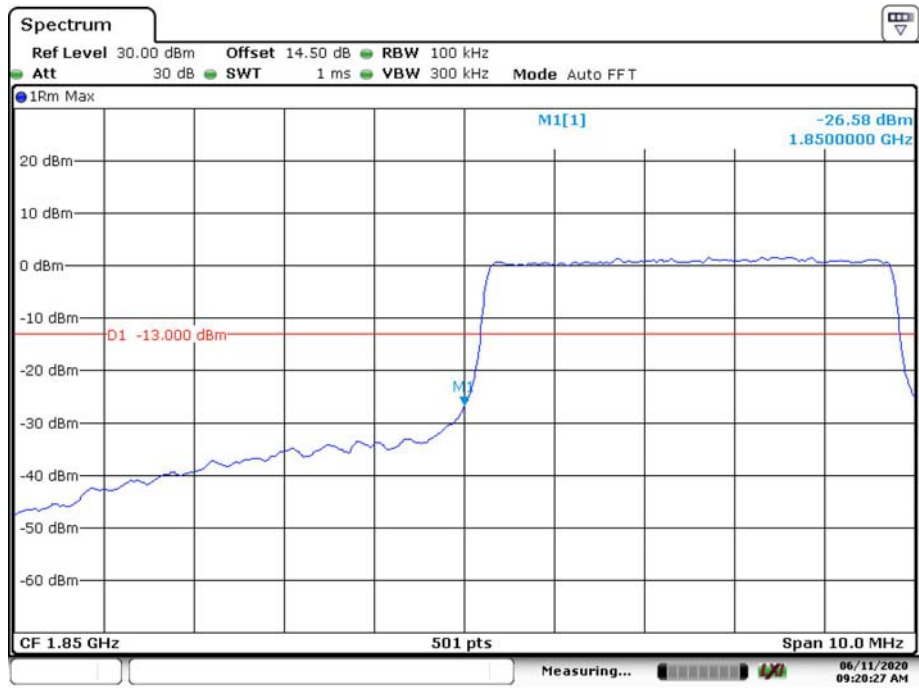

5M 16QAM Left Band Edge

Date: 11.JUN.2020 09:20:27