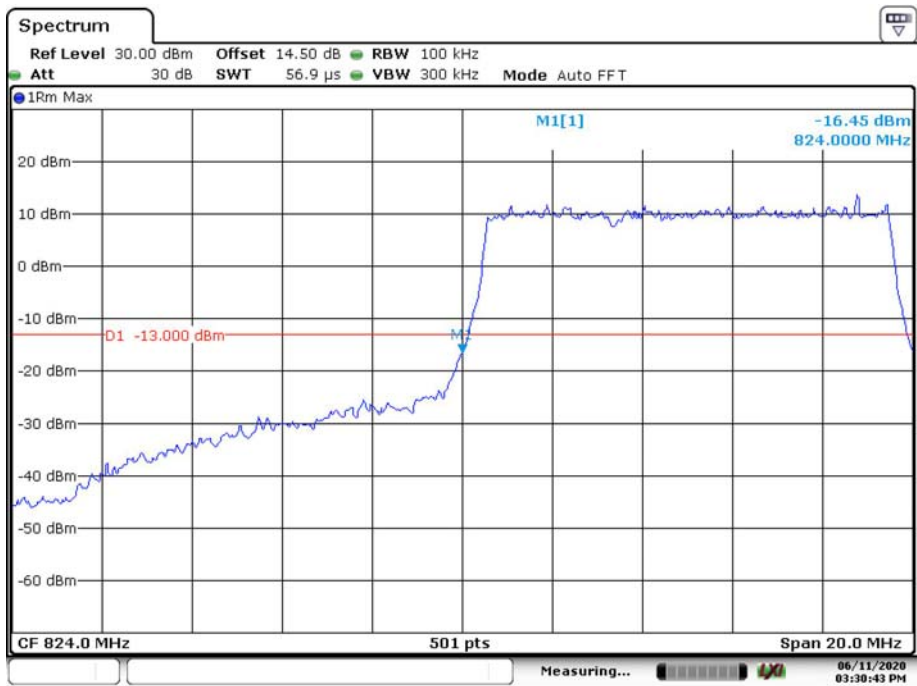

QPSK_5MHz_25 RB_Right

16QAM_5MHz_25 RB_Left

Date: 11.JUN.2020 15:29:06

16QAM_5MHz_25 RB_Right

Date: 11.JUN.2020 15:29:48

QPSK_10MHz_50 RB_Left

Date: 11.JUN.2020 15:30:16

QPSK_10MHz_50 RB_Right

Date: 11.JUN.2020 15:31:29

16QAM_10MHz_ 50 RB_ Left

Date: 11.JUN.2020 15:30:42

16QAM_10MHz_ 50 RB_ Right

Date: 11.JUN.2020 15:31:59

LTE Band 7

5M QPSK Left Band Edge

Date: 11.JUN.2020 15:32:21