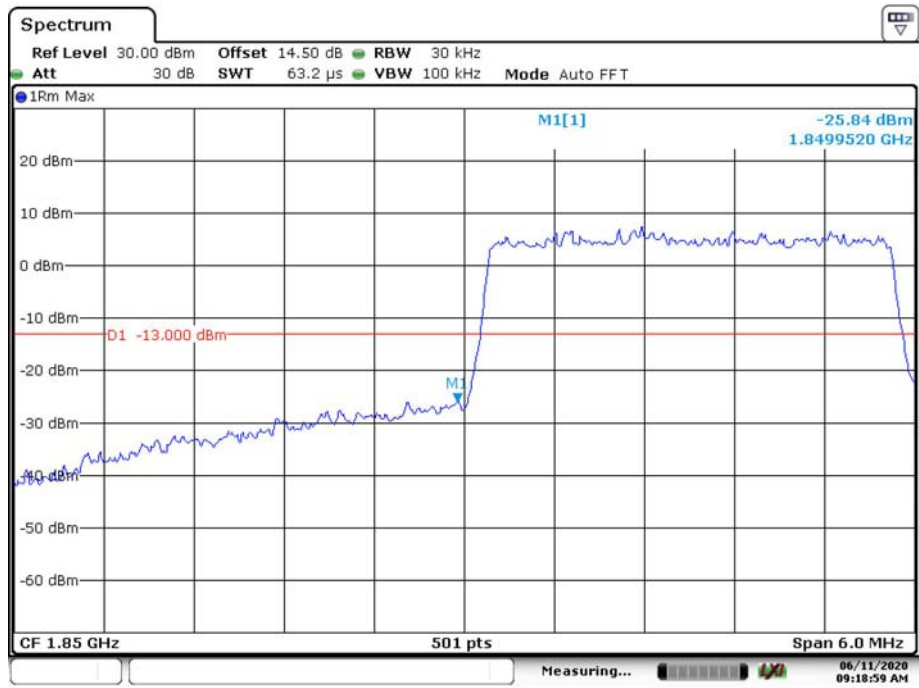

3M 16QAM Left Band Edge

Date: 11.JUN.2020 09:18:59