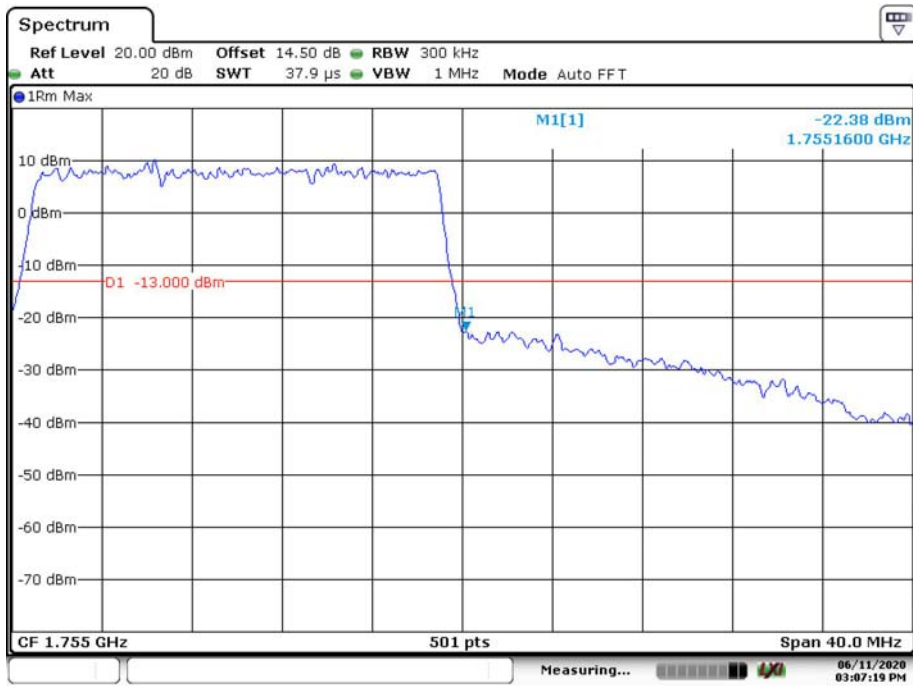

15M 16QAM Right Band Edge

Date: 11.JUN.2020 15:05:14

20M QPSK Left Band Edge

Date: 11.JUN.2020 15:05:48

20M QPSK Right Band Edge

Date: 11.JUN.2020 15:06:53

20M 16QAM Left Band Edge

Date: 11.JUN.2020 15:06:14

20M 16QAM Right Band Edge

Date: 11.JUN.2020 15:07:19

LTE Band 5

QPSK_1.4MHz_6 RB_ Left

Date: 11.JUN.2020 15:07:55

QPSK_1.4MHz_6 RB_ Right

Date: 11.JUN.2020 15:08:41

16QAM_1.4MHz_6 RB_Left