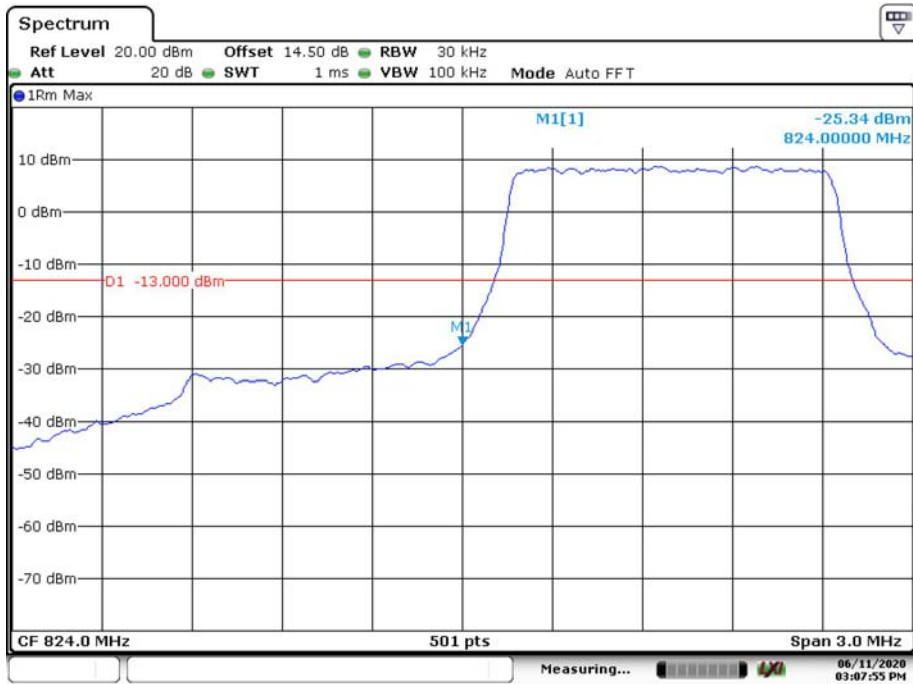

15M 16QAM Right Band Edge

Date: 11.JUN.2020 15:05:14

20M QPSK Left Band Edge

Date: 11.JUN.2020 15:05:48

20M QPSK Right Band Edge

Date: 11.JUN.2020 15:06:53

20M 16QAM Left Band Edge

Date: 11.JUN.2020 15:06:14

20M 16QAM Right Band Edge

Date: 11.JUN.2020 15:07:19

LTE Band 5

QPSK_1.4MHz_6 RB_ Left

Date: 11.JUN.2020 15:07:55

QPSK_1.4MHz_6 RB_ Right

Date: 11.JUN.2020 15:08:41

16QAM_1.4MHz_6 RB_Left