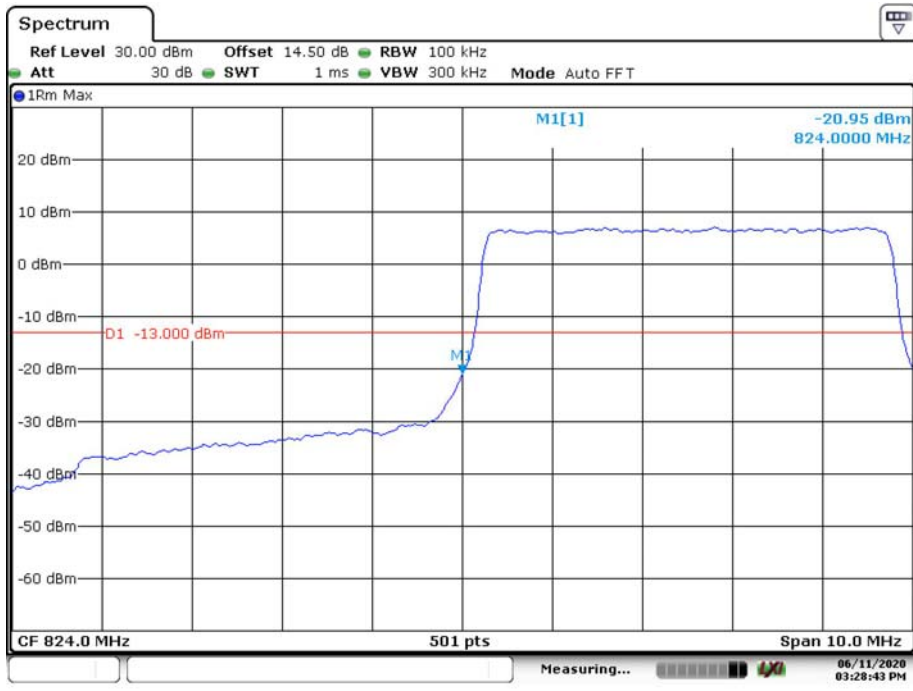

QPSK_5MHz_25 RB_Left