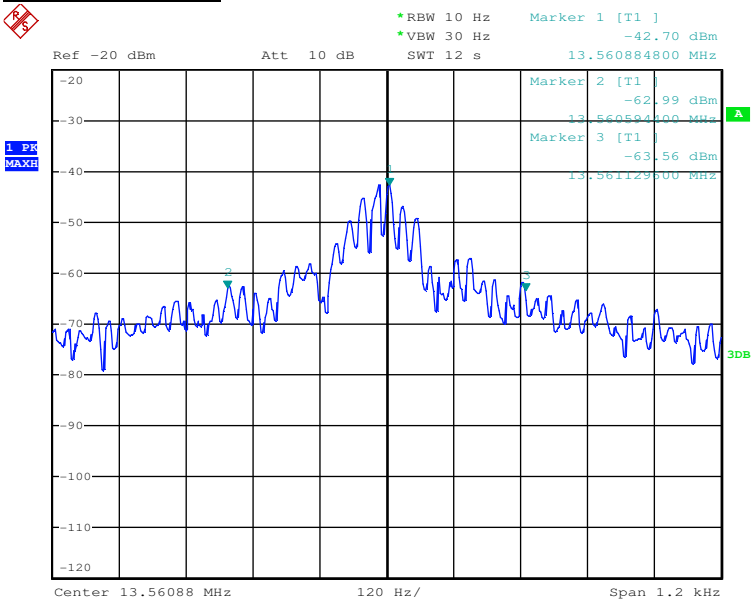

## Test Results

### Radiated Emission

### 20dB Bandwidth

Date: 13.APR.2017 14:53:32