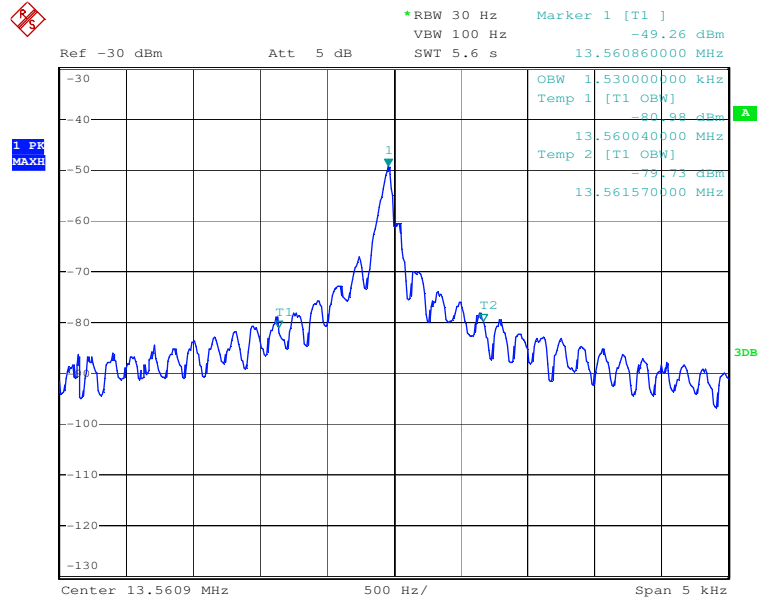

## Test Results

### Radiated Emission

### 20dB Bandwidth

Date: 13.APR.2017 14:53:32

### 99% Bandwidth

Date: 4.MAY.2017 17:31:46