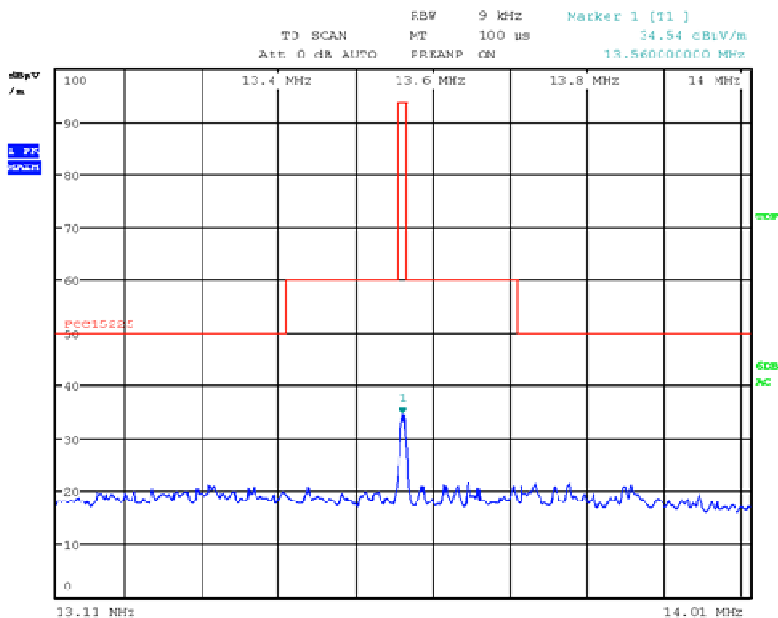

## Test Results

### Radiated Emission

### 20dB Bandwidth

Date: 13.APR.2017 14:53:32