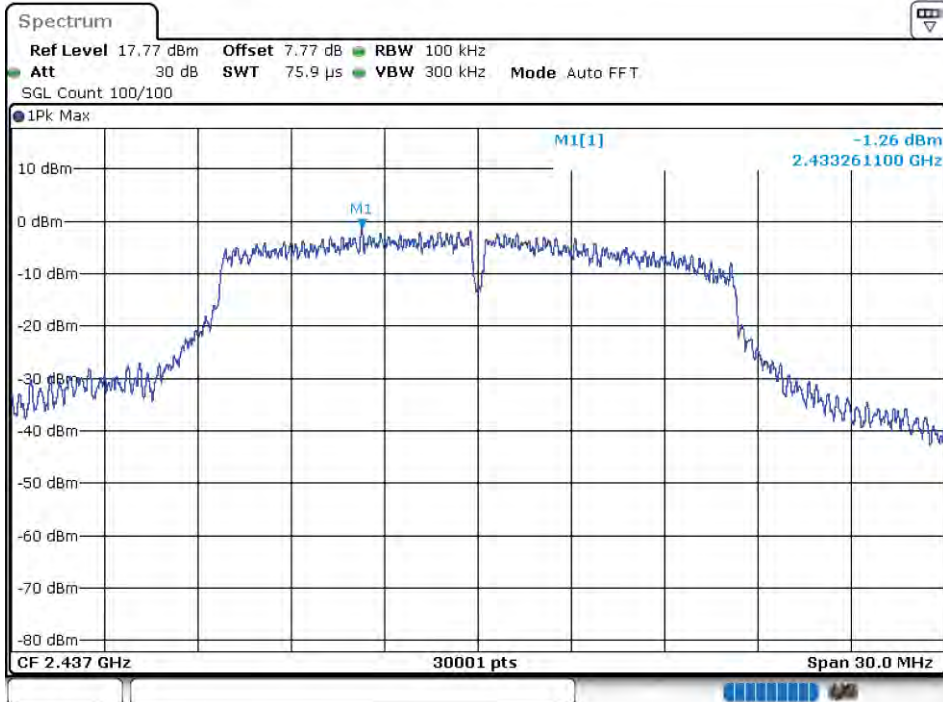

Tx. Spurious NVNT 802.11g 2437MHz Ant 2 Ref