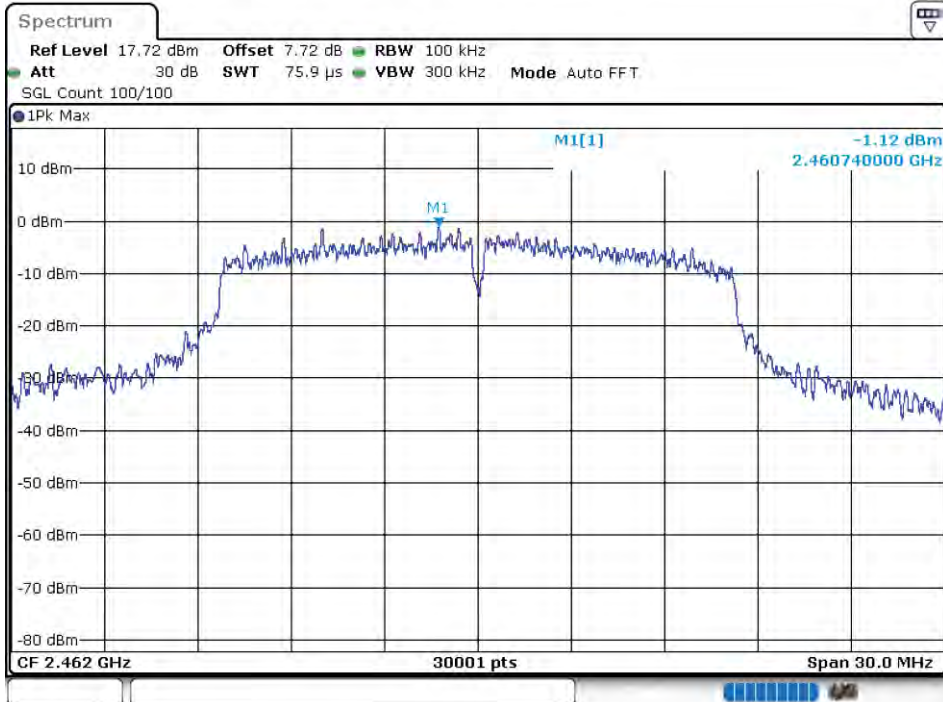

Tx. Spurious NVNT 802.11g 2462MHz Ant 2 Ref