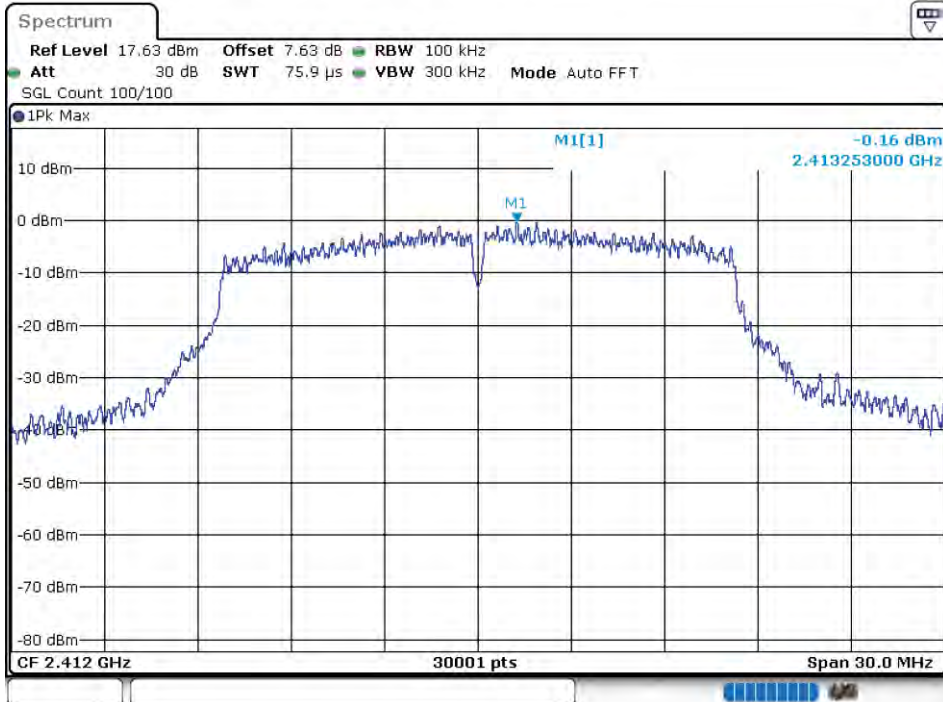

Tx. Spurious NVNT 802.11g 2437MHz Ant 1 Emission

Tx. Spurious NVNT 802.11g 2462MHz Ant 1 Ref

Tx. Spurious NVNT 802.11g 2462MHz Ant 1 Emission

Tx. Spurious NVNT 802.11g 2412MHz Ant 2 Ref

Tx. Spurious NVNT 802.11g 2412MHz Ant 2 Emission