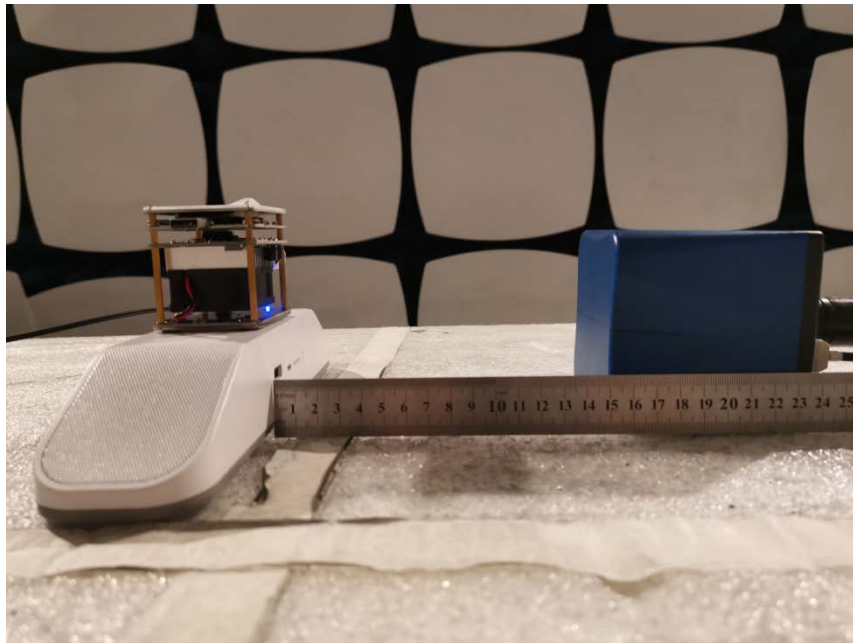

## Annex B Test Setup Photos

Top Side With Loading\_20cm

Front Side With Loading\_15cm

Back Side With Loading\_15cm

Left Side With Loading\_15cm

Right Side With Loading\_15cm