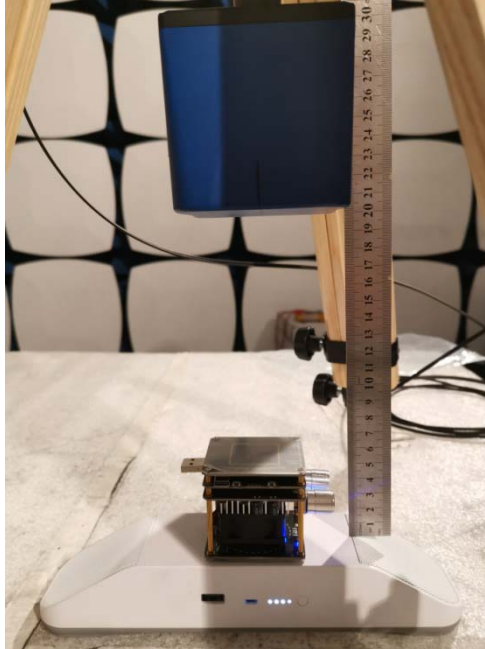

## Annex B Test Setup Photos

Top Side With Loading\_20cm

Front Side With Loading\_15cm

Back Side With Loading\_15cm

Left Side With Loading\_15cm

Right Side With Loading\_15cm