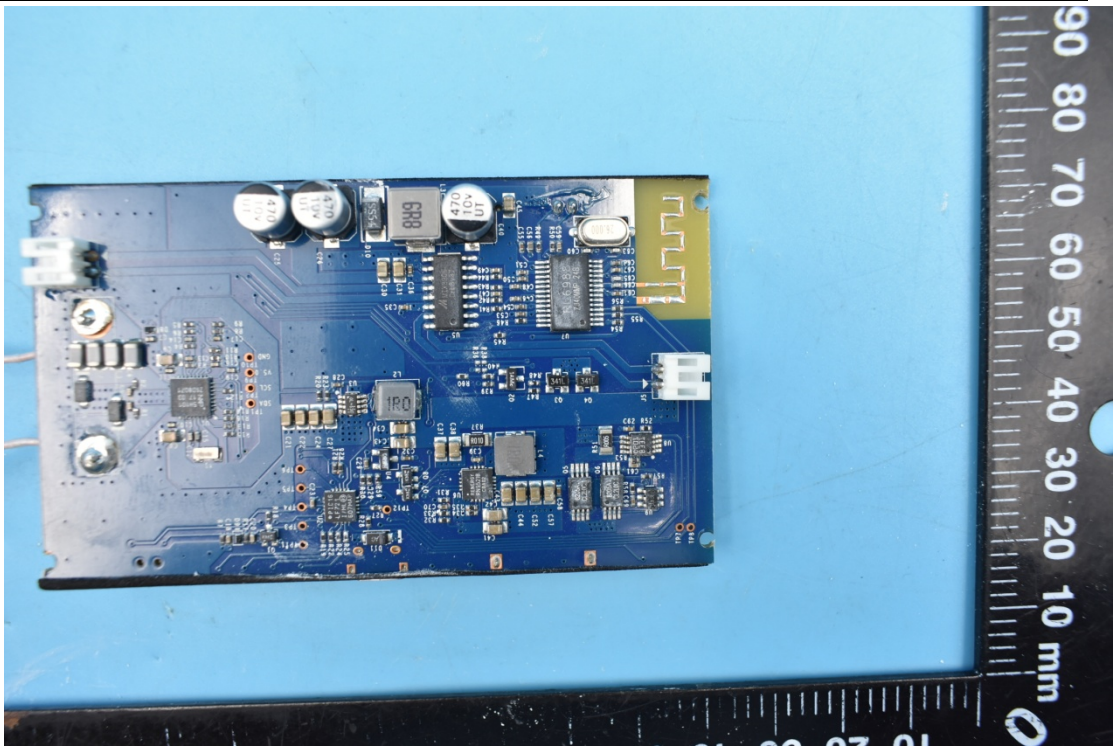

FCC ID:2AITNFORTE

Internal Photos

1. EUT uncover view

2. Antenna view