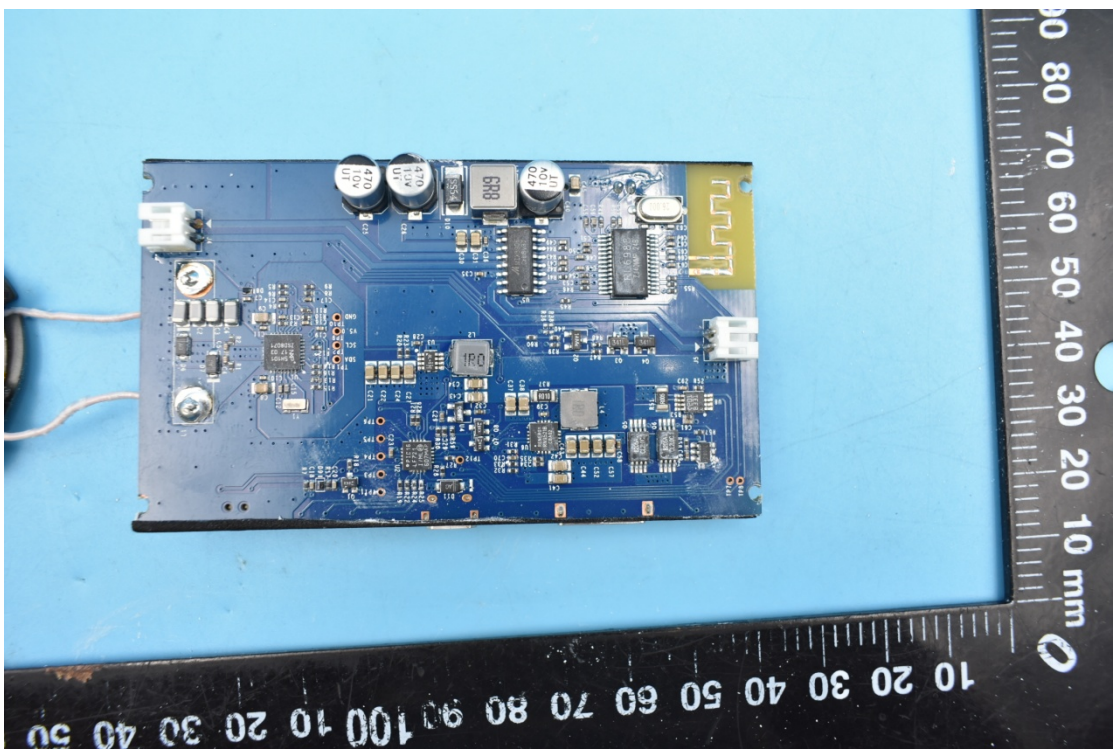

FCC ID:2AITNFORTE

Internal Photos

1. EUT uncover view

2. Antenna view