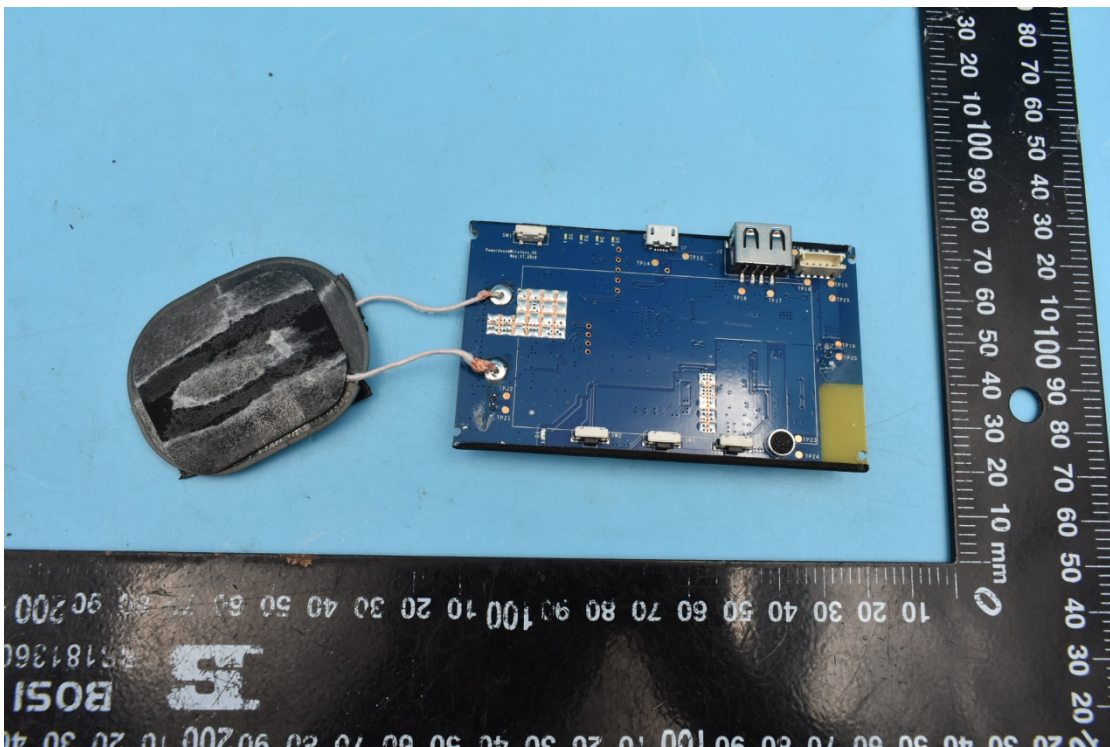

FCC ID:2AITNFORTE

Internal Photos

1. EUT uncover view

2. Antenna view