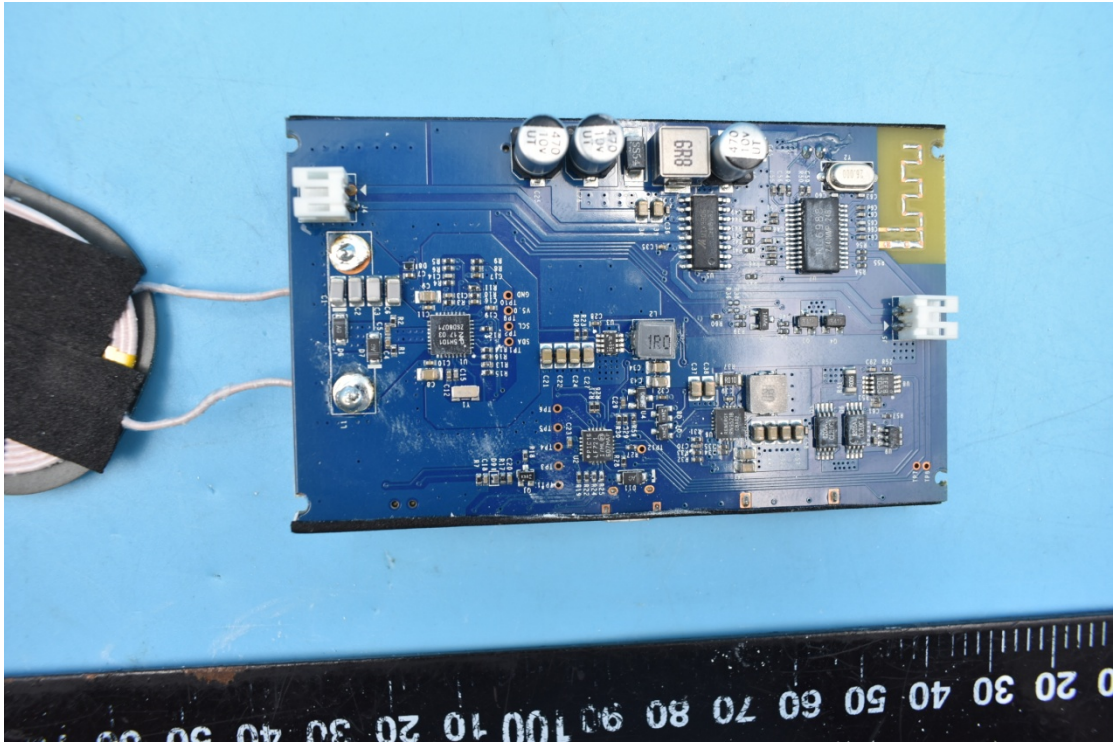

FCC ID:2AITNFORTE

Internal Photos

1. EUT uncover view

2. Antenna view