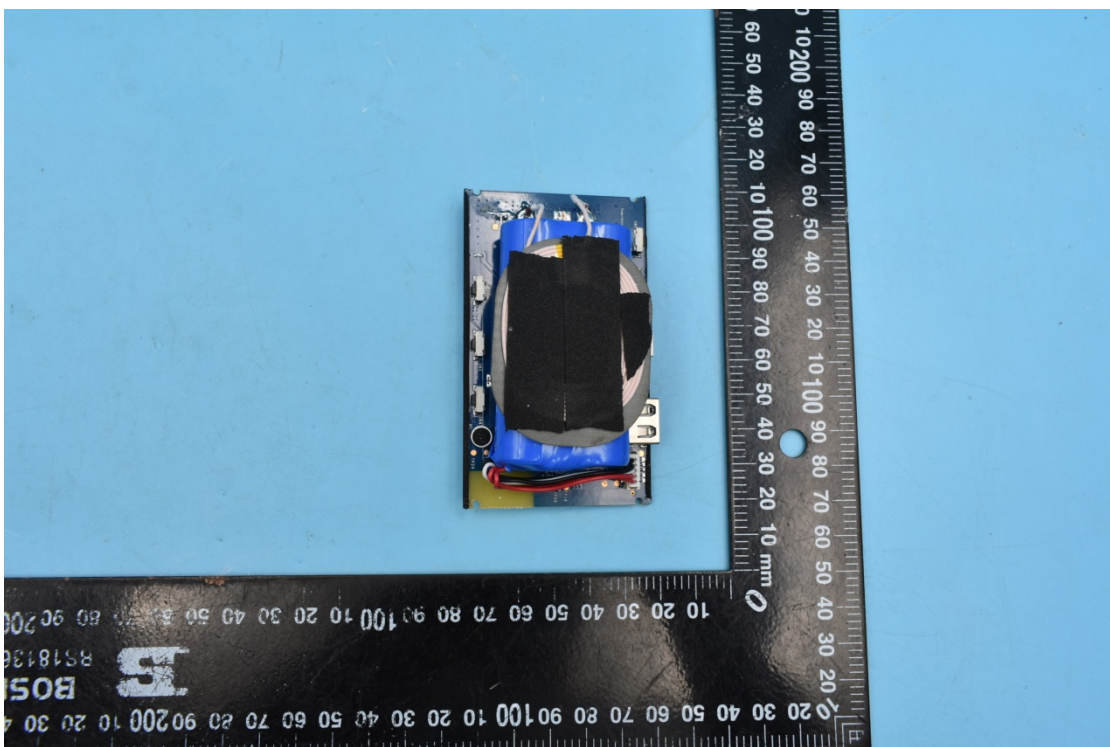

FCC ID:2AITNFORTE

Internal Photos

1. EUT uncover view

2. Antenna view