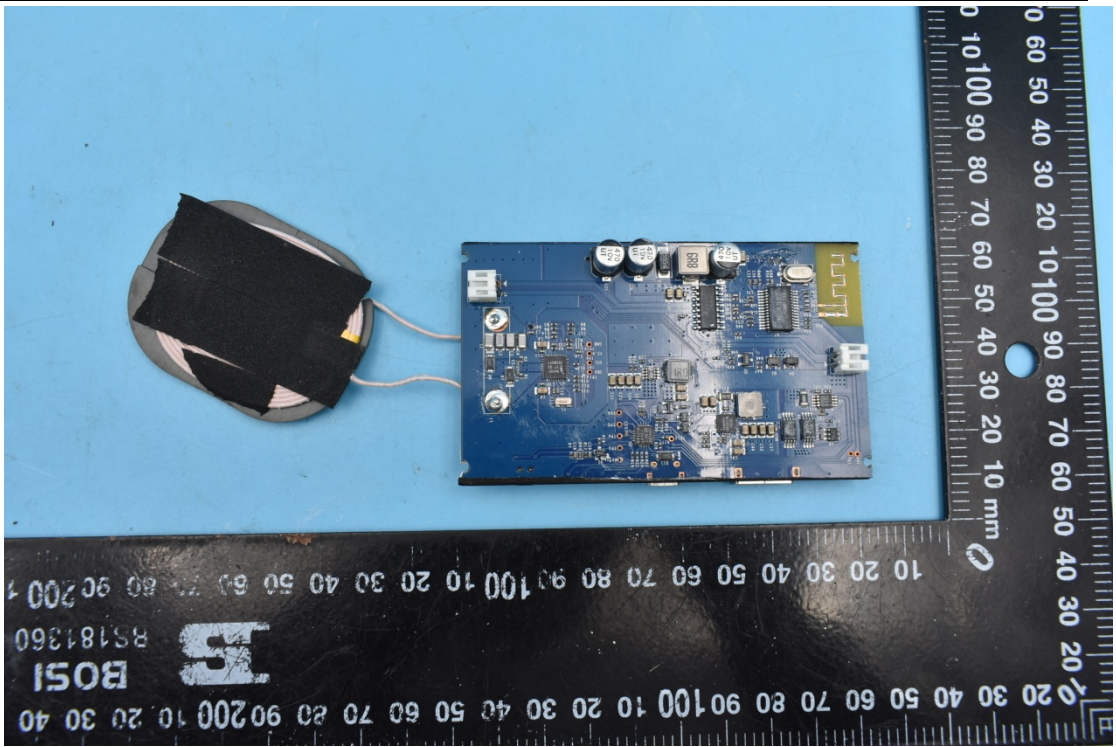

FCC ID:2AITNFORTE

Internal Photos

1. EUT uncover view

2. Antenna view