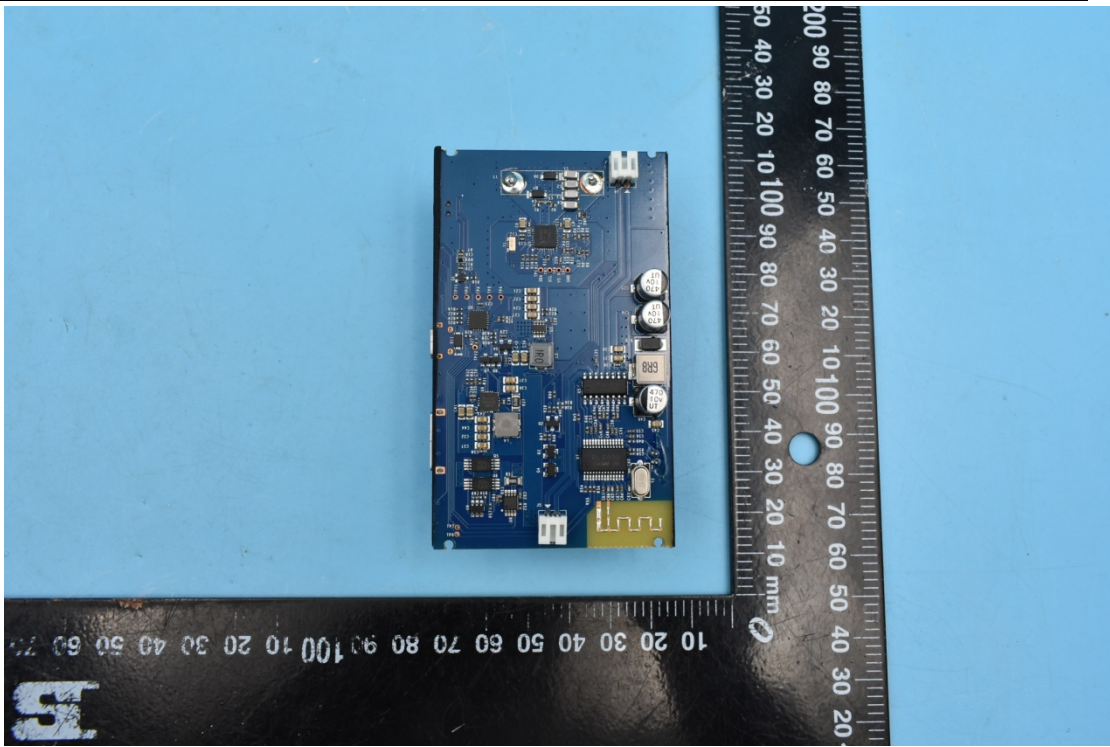

FCC ID:2AITNFORTE

Internal Photos

1. EUT uncover view

2. Antenna view