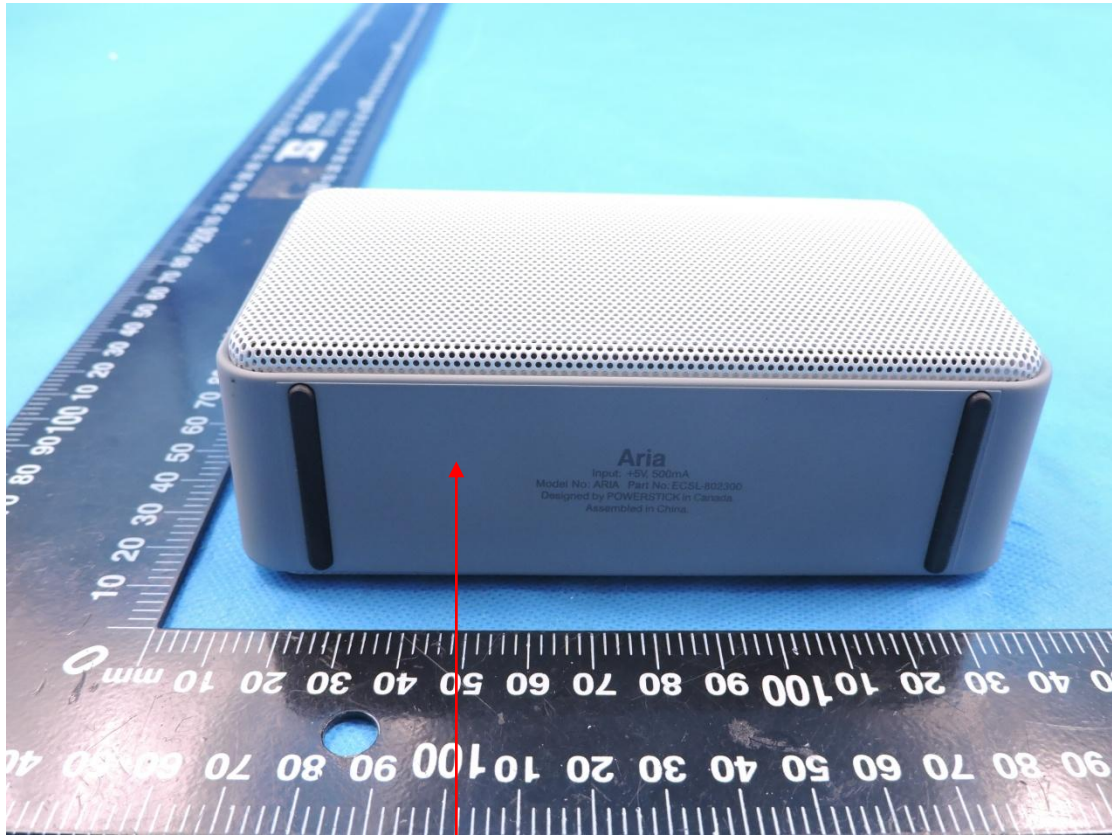

FCC Label

Portable bluetooth speaker

Model name: Aria

FCC ID: 2AITNARIA

This device complies with part 15 of the FCC Rules. Operation is subject to the following two conditions: (1) This device may not cause harmful interference, and (2) this device must accept any interference received, including interference that may cause undesired operation.

W:20mm

L:30mm