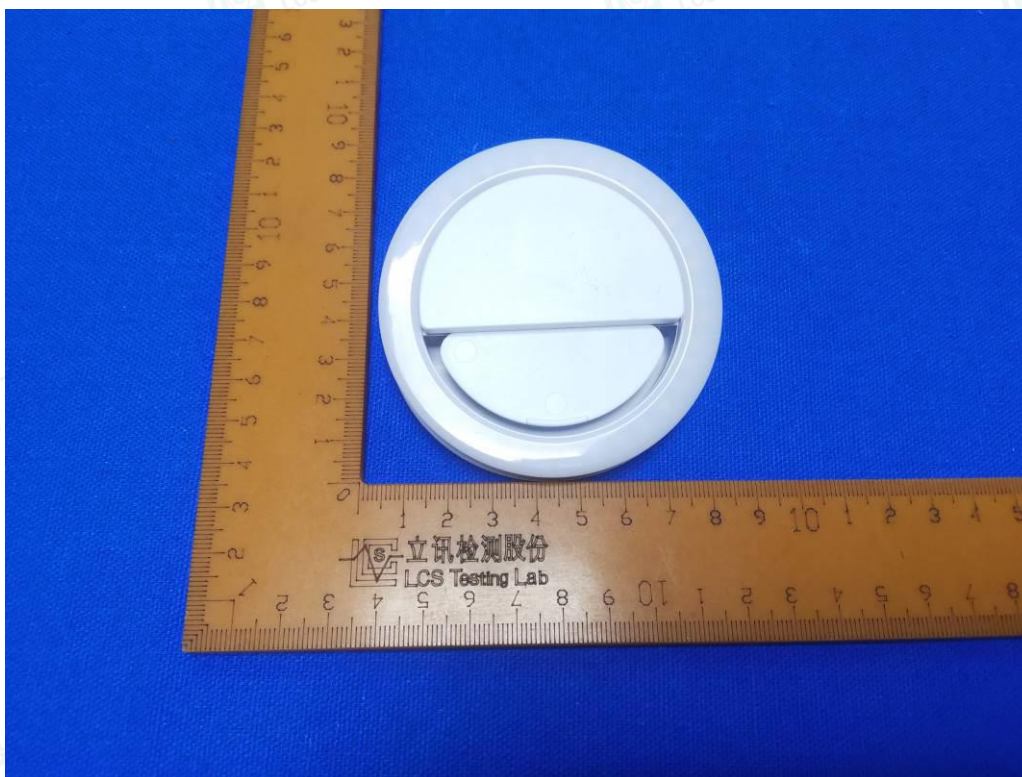

External Photos of the EUT

Fig. 1

Fig. 2

Shenzhen LCS Compliance Testing Laboratory Ltd.

Add: 101, 201 Bldg A & 301 Bldg C, Juji Industrial Park Yabianxueziwei, Shajing Street, Baoan District, Shenzhen, 518000, China