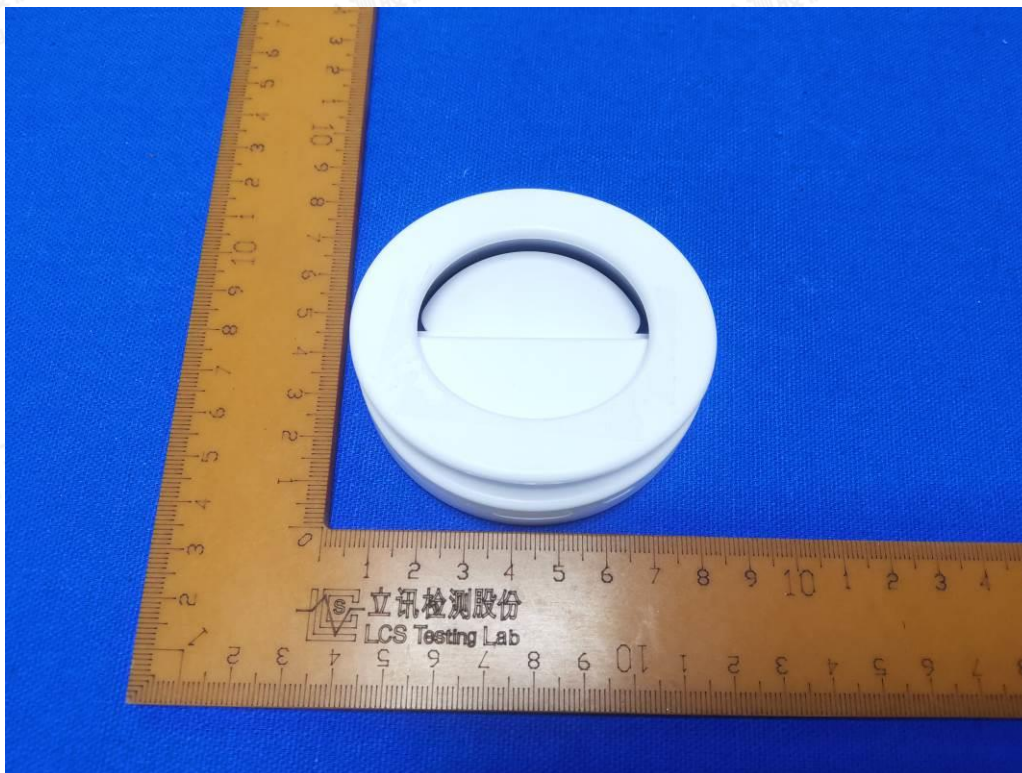

External Photos of the EUT

Fig. 1

Fig. 2

Shenzhen LCS Compliance Testing Laboratory Ltd.

Add: 101, 201 Bldg A & 301 Bldg C, Juji Industrial Park Yabianxueziwei, Shajing Street, Baoan District, Shenzhen, 518000, China