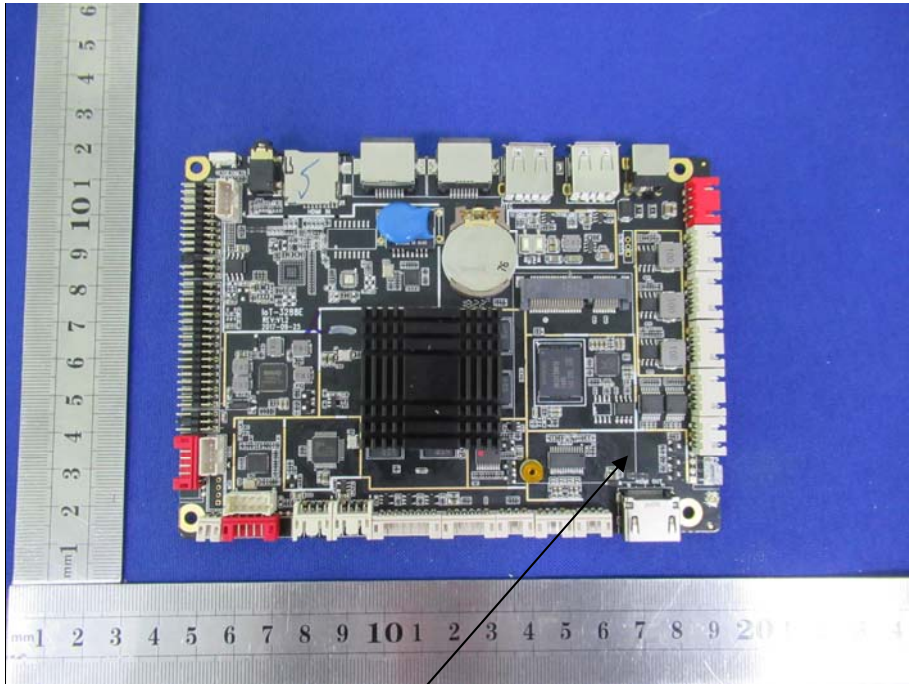

Label & label location

Size:15*15mm

IoT-3288E	
FCC ID: 2A1TM-IOT3288E	
Shenzhen Smart Device Technology Co., LTD	
SSMEC Building, Gao Xin Nan First Avenue	
Hi-Tech Park South, Nanshan, Shenzhen, China	