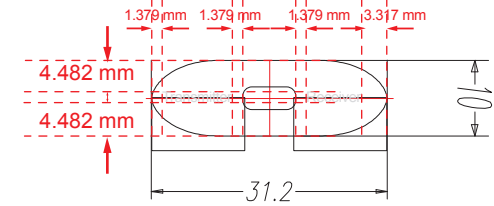

Comfirm Date:

2017.11.10

Screen Color: PANTONE Cool Gray 3C

Scale: 1:1