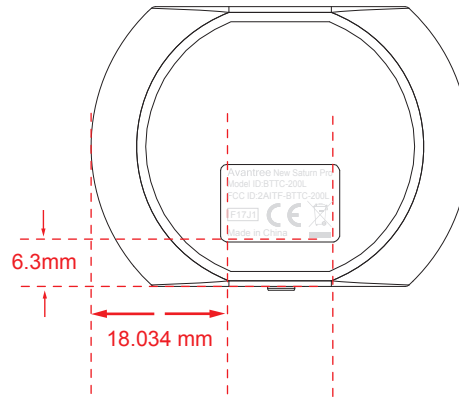

Product  
Silkscreen

**BTTC-200L**

Logo:

Avantree

Date:

2017.11.10

FCC ID:

2AITF-BTTC-200L

Comfirm Date:

2017.11.10

Screen Color: PANTONE Cool Gray 3C

Scale: 1:1