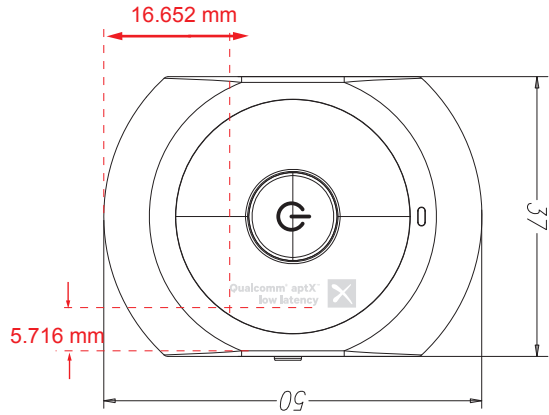

Product  
Silkscreen

**BTTC-200L**

Logo:

Avantree

Date:

2017.11.10

FCC ID:

2AITF-BTTC-200L

Comfirm Date:

2017.11.10

Screen Color: PANTONE Cool Gray 3C

Scale: 1:1