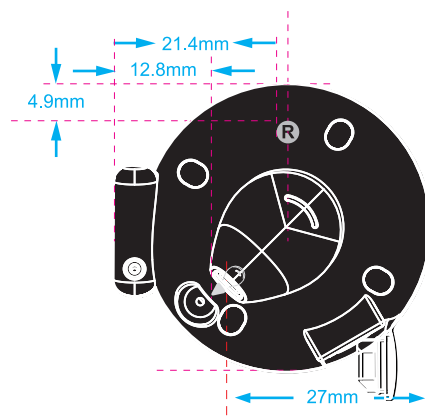

Left

Right

Right

L — W3xH3mm  
 R — W3xH3mm  
 Screen Color: Pantone Cool Gray 6C

Color: Pantone Cool Gray 11C  
 Color: Pantone Cool Gray 6C  
 Color: Pantone Cool Gray 11C

Scale: 1:1