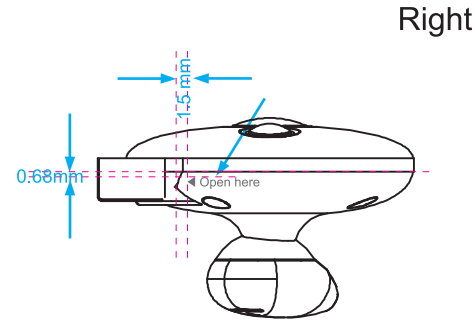

Left

Right

Right

L — W3xH3mm  
 R — W3xH3mm  
 Screen Color: Pantone Cool Gray 6C

Color: Pantone Cool Gray 11C  
 Color: Pantone Cool Gray 6C  
 Color: Pantone Cool Gray 11C

Scale: 1:1