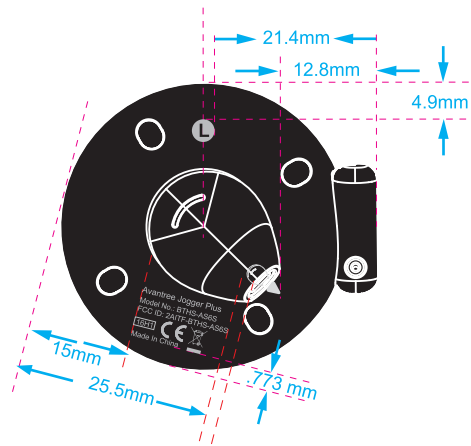

Left

Right

Right

L — W3xH3mm  
 R — W3xH3mm  
 Screen Color: Pantone Cool Gray 6C

Color: Pantone Cool Gray 11C  
 Color: Pantone Cool Gray 6C  
 Color: Pantone Cool Gray 11C

Scale: 1:1